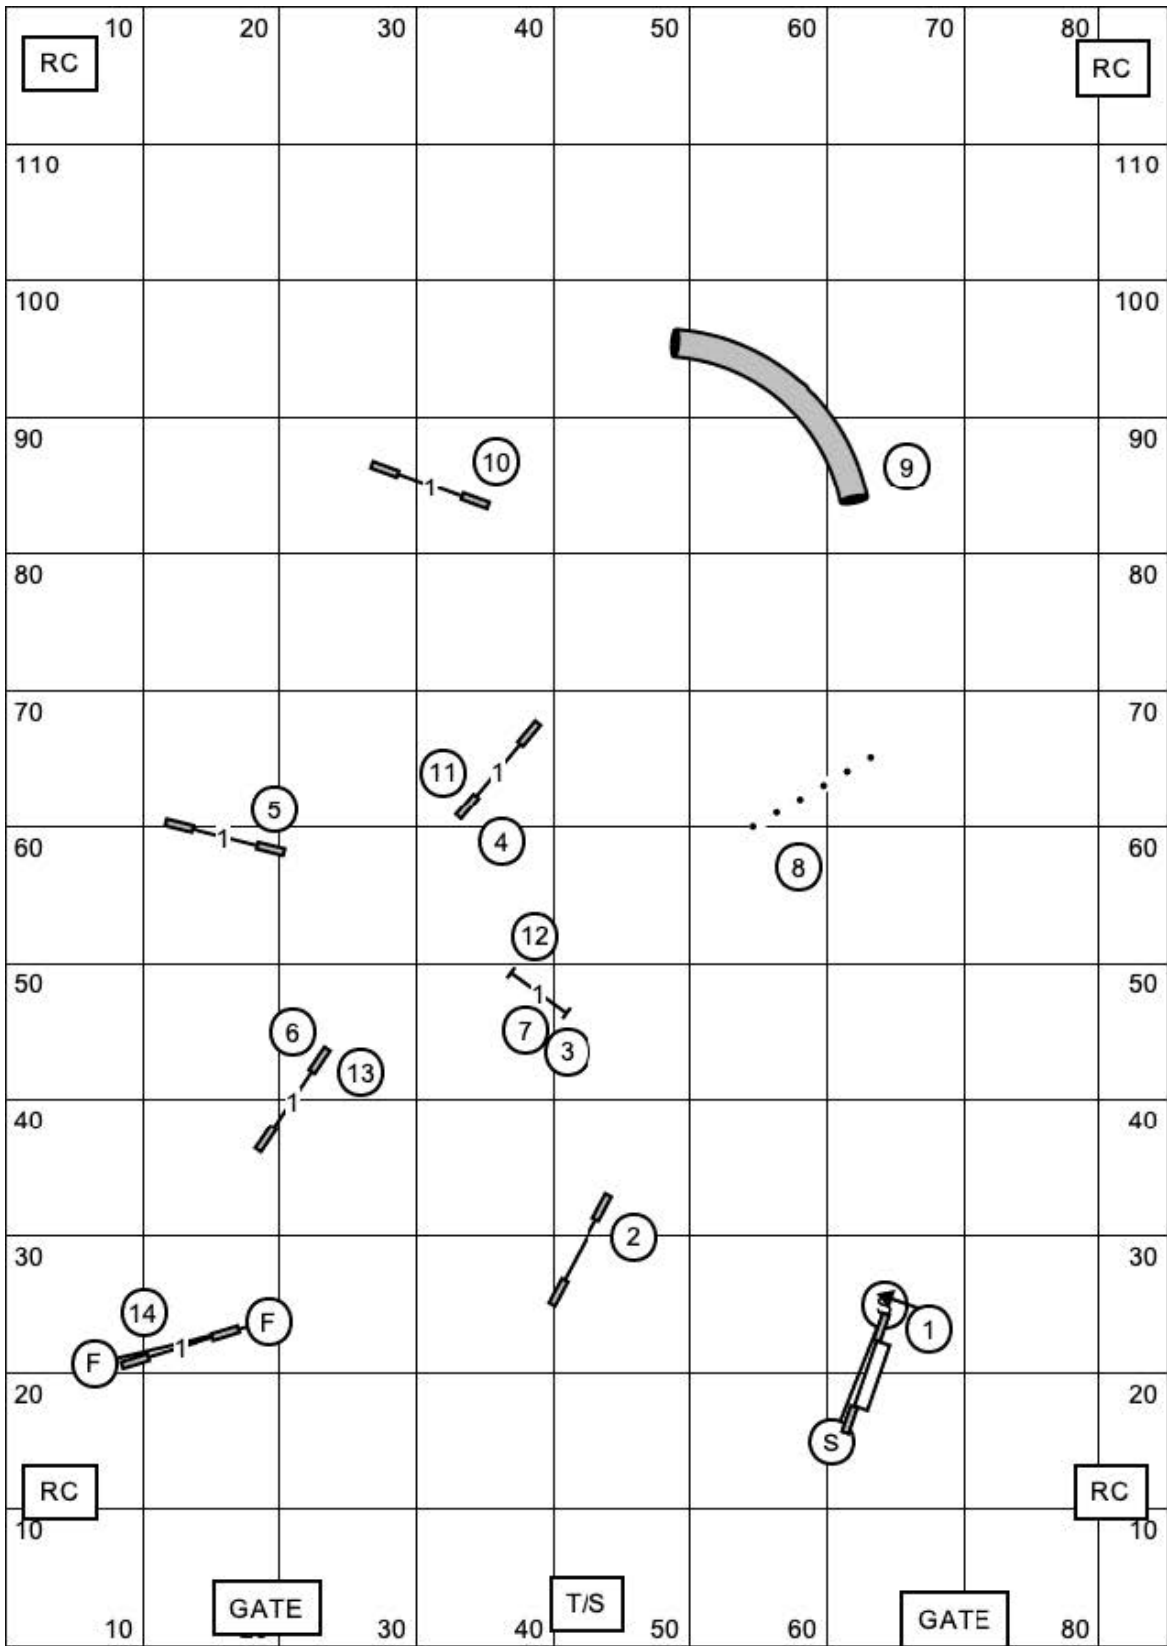

Southern Adirondack Agility Club

High Goal Farm

Sunday, July 11, 2021

**Excellent/Master JWW**

85' x 120' indoors on mats

Erin Schaefer

Next dog  
in # 10

Southern Adirondack Agility Club

High Goal Farm

Sunday, July 11, 2021

**Open JWW**

85' x 120' indoors on mats

Erin Schaefer

Next dog  
in # 9

Southern Adirondack Agility Club

High Goal Farm

Sunday, July 11, 2021

**Novice JWW**

85' x 120' indoors on mats

Erin Schaefer

Next dog  
in # 8

Southern Adirondack Agility Club

High Goal Farm

Sunday, July 11, 2021

85' x 120' indoors on mats

Erin Schaefer

Next dog  
in # 9

Southern Adirondack Agility Club

High Goal Farm

Sunday, July 11, 2021

**Open Standard**

85' x 120' indoors on mats