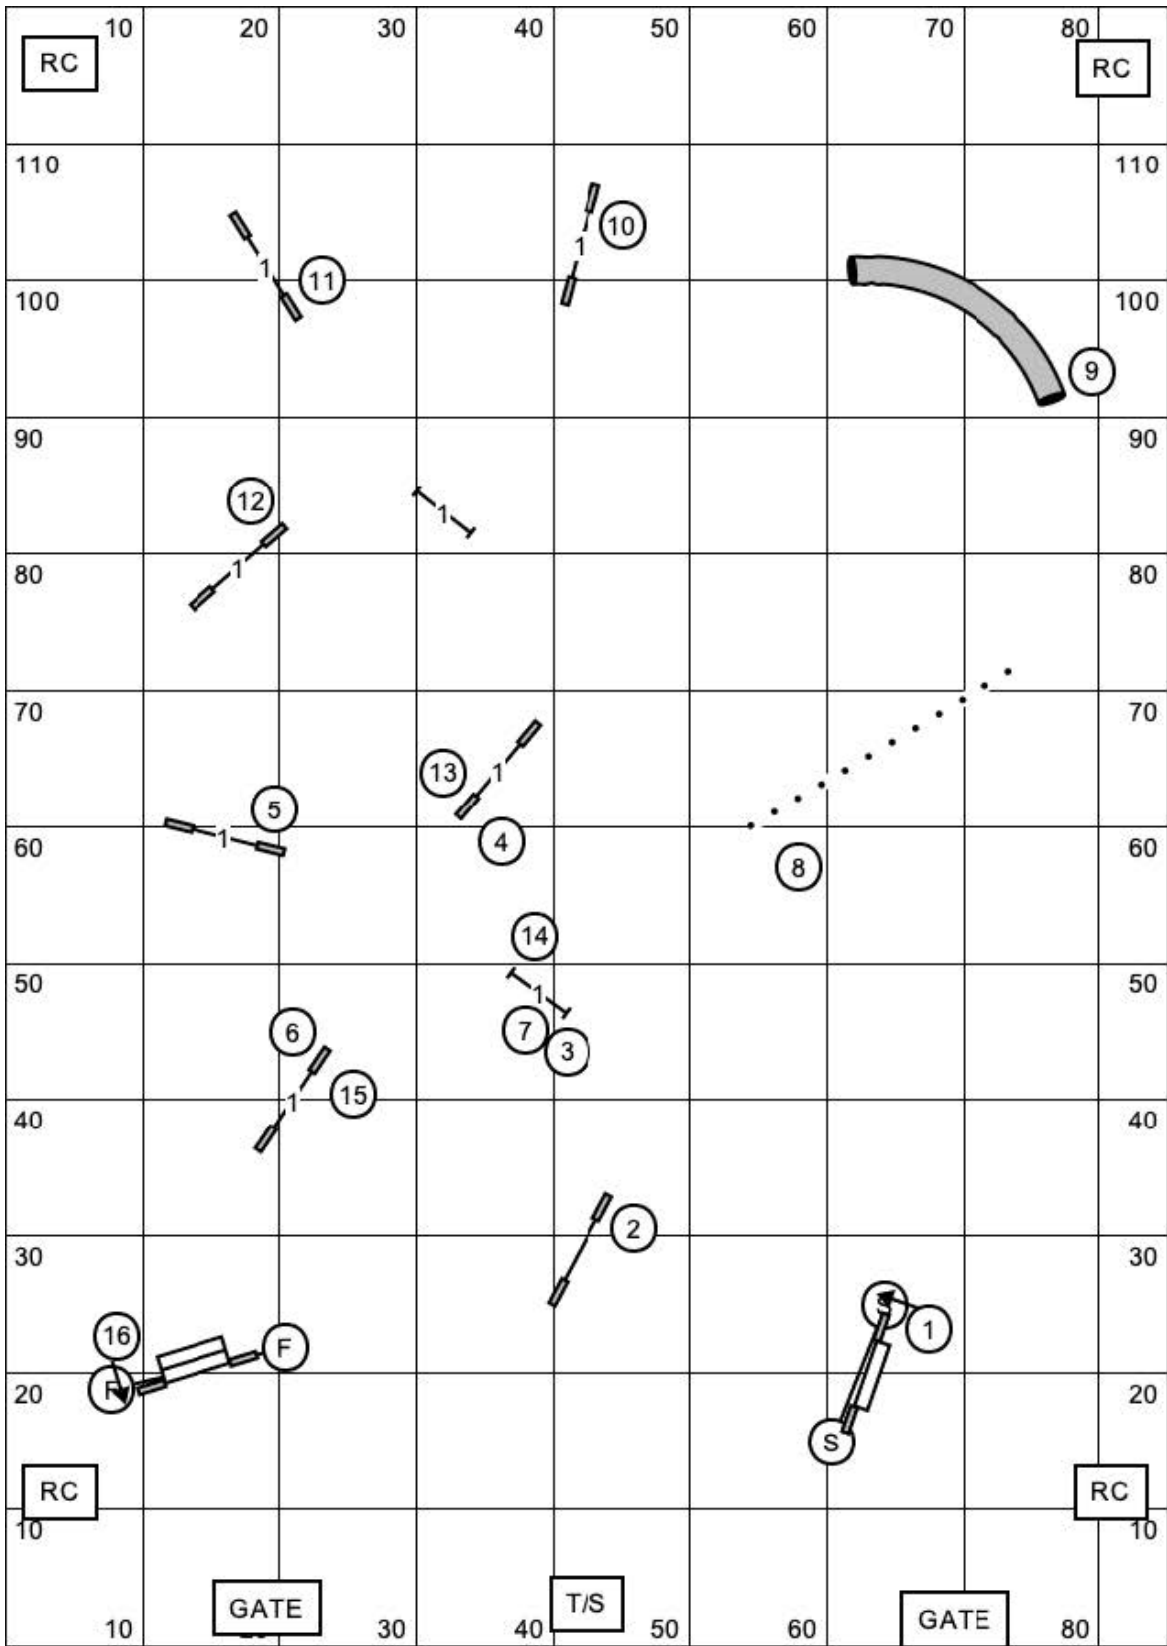

Southern Adirondack Agility Club

High Goal Farm

Sunday, July 11, 2021

**Excellent/Master JWW**

85' x 120' indoors on mats

Erin Schaefer

Next dog  
in # 10

Southern Adirondack Agility Club

High Goal Farm

Sunday, July 11, 2021

**Open JWW**

85' x 120' indoors on mats

Erin Schaefer

Next dog  
in # 9

Southern Adirondack Agility Club

High Goal Farm

Sunday, July 11, 2021

**Novice JWW**

85' x 120' indoors on mats

Erin Schaefer

Next dog  
in # 8

Southern Adirondack Agility Club

High Goal Farm

Sunday, July 11, 2021

85' x 120' indoors on mats

Erin Schaefer

Next dog  
in # 9

Southern Adirondack Agility Club

High Goal Farm

Sunday, July 11, 2021

**Open Standard**

85' x 120' indoors on mats