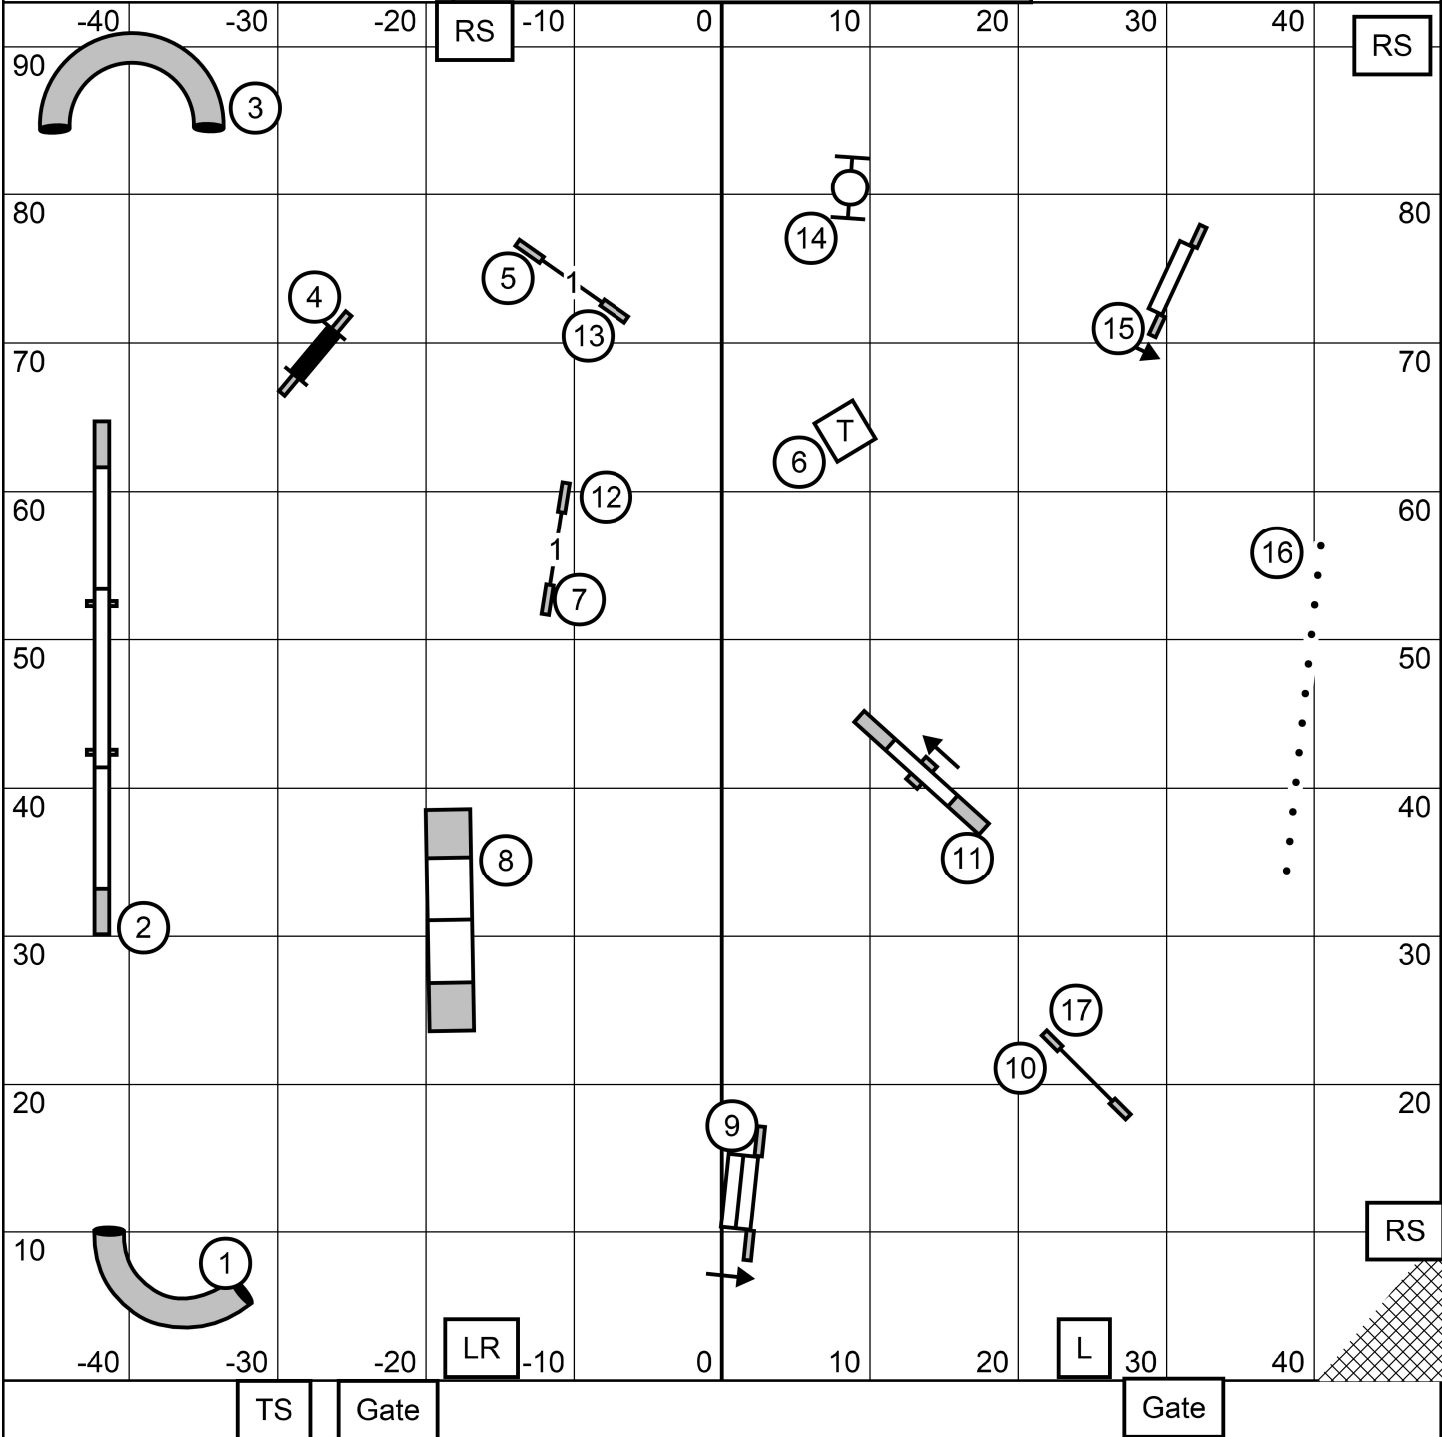

Collie Club of New England
Ex/Mas Standard **Sat-7/24/21**
 Susan Stephon Indoors on Turf
 E-timing Ring Size 97 x 93

Collie Club of New England
Open Standard Sat-7/24/21
 Susan Stephon
 Indoors on Turf
 Ring Size 97 x 93

Collie Club of New England
Novice Standard **Sat-7/24/21**
 Susan Stephon Indoors on Turf
 E-timing Ring Size 97 x 93

TS Gate LR RS L Gate

Collie Club of New England
Open JWW **Sat-7/24/21**
 Susan Stephon Indoors on Turf
 E-timing Ring Size 97 x 93