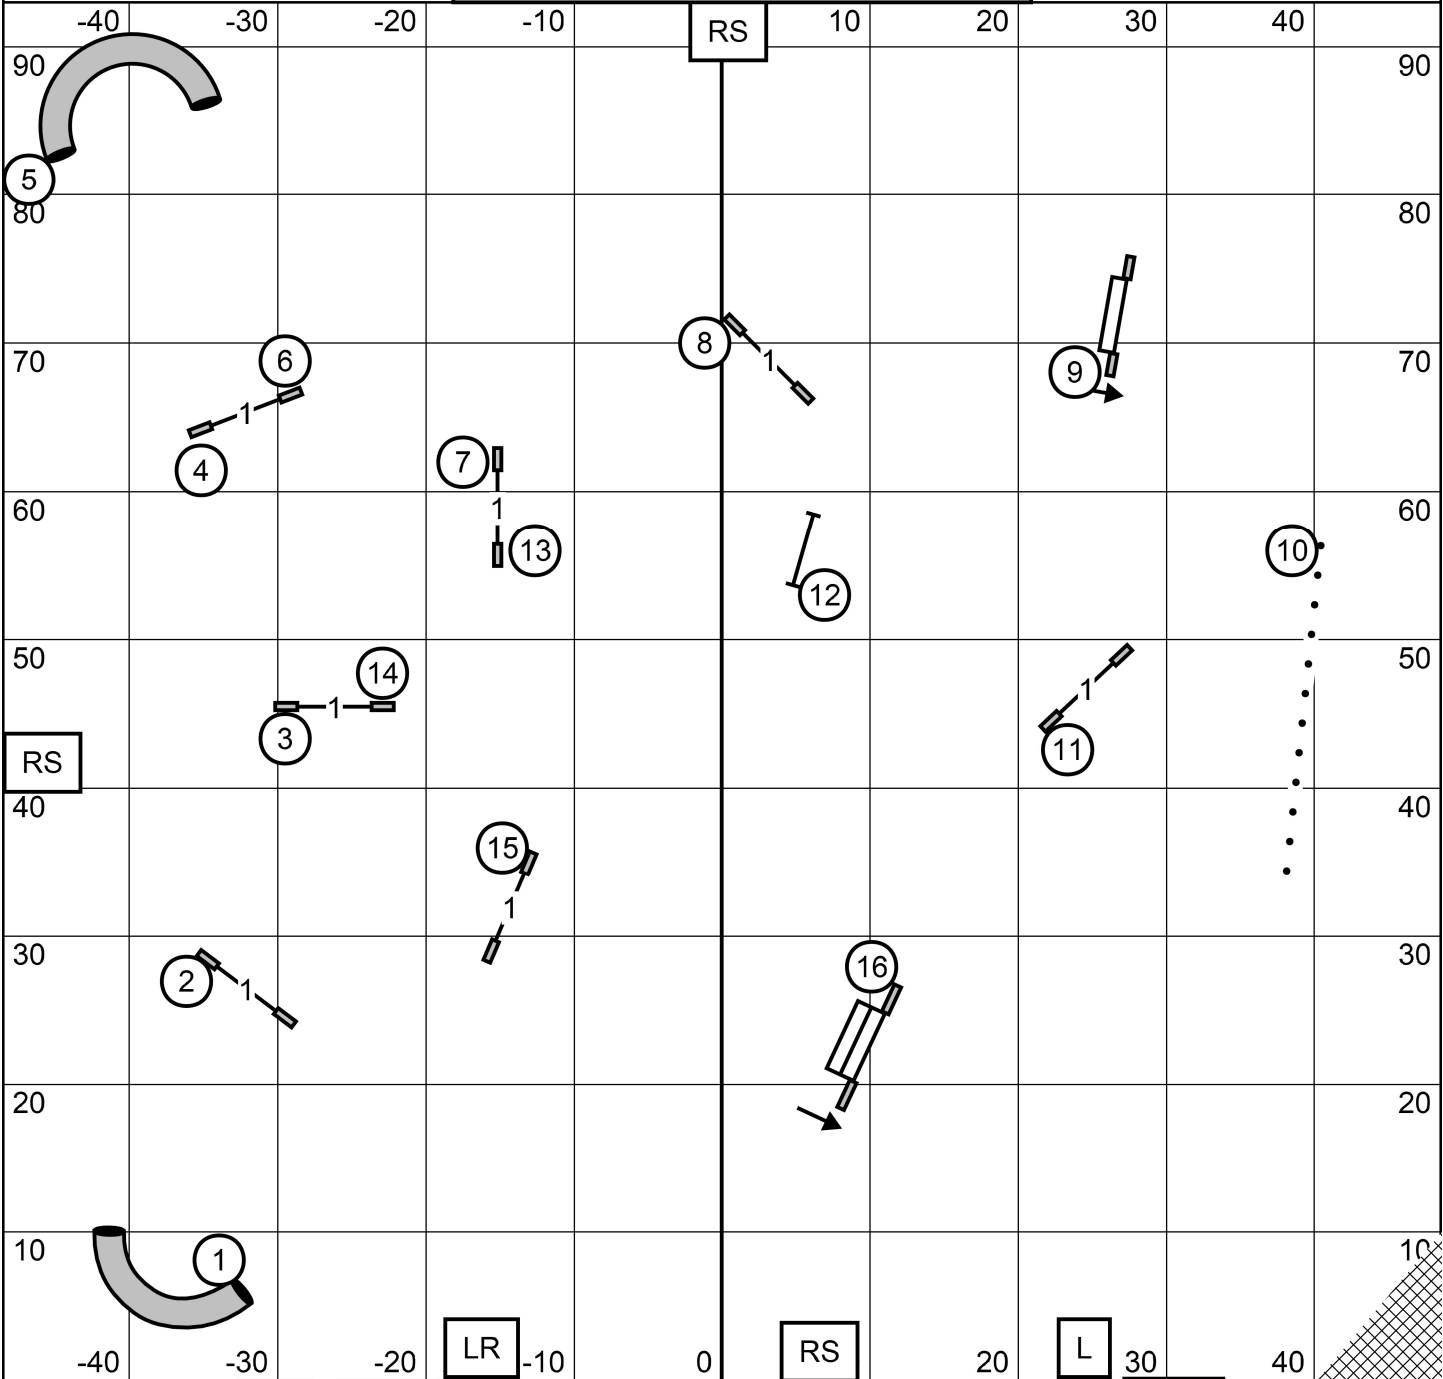

Collie Club of New England
Ex/Mas Standard **Sat-7/24/21**
 Susan Stephon Indoors on Turf
 E-timing Ring Size 97 x 93

Collie Club of New England
Open Standard Sat-7/24/21
 Susan Stephon
 Indoors on Turf
 Ring Size 97 x 93

Collie Club of New England
Novice Standard **Sat-7/24/21**
 Susan Stephon Indoors on Turf
 E-timing Ring Size 97 x 93

TS Gate LR RS L Gate

Collie Club of New England
Open JWW **Sat-7/24/21**
 Susan Stephon Indoors on Turf
 E-timing Ring Size 97 x 93

TS Gate LR RS L Gate

Collie Club of New England
Novice JWW Sat-7/24/21
 Susan Stephon Indoors on Turf
 E-timing Ring Size 97 x 93

Exit

Collie Club of New England
 FAST
 July 24, 2021
 North Smithfield, RI
 Judge: John Defilippi