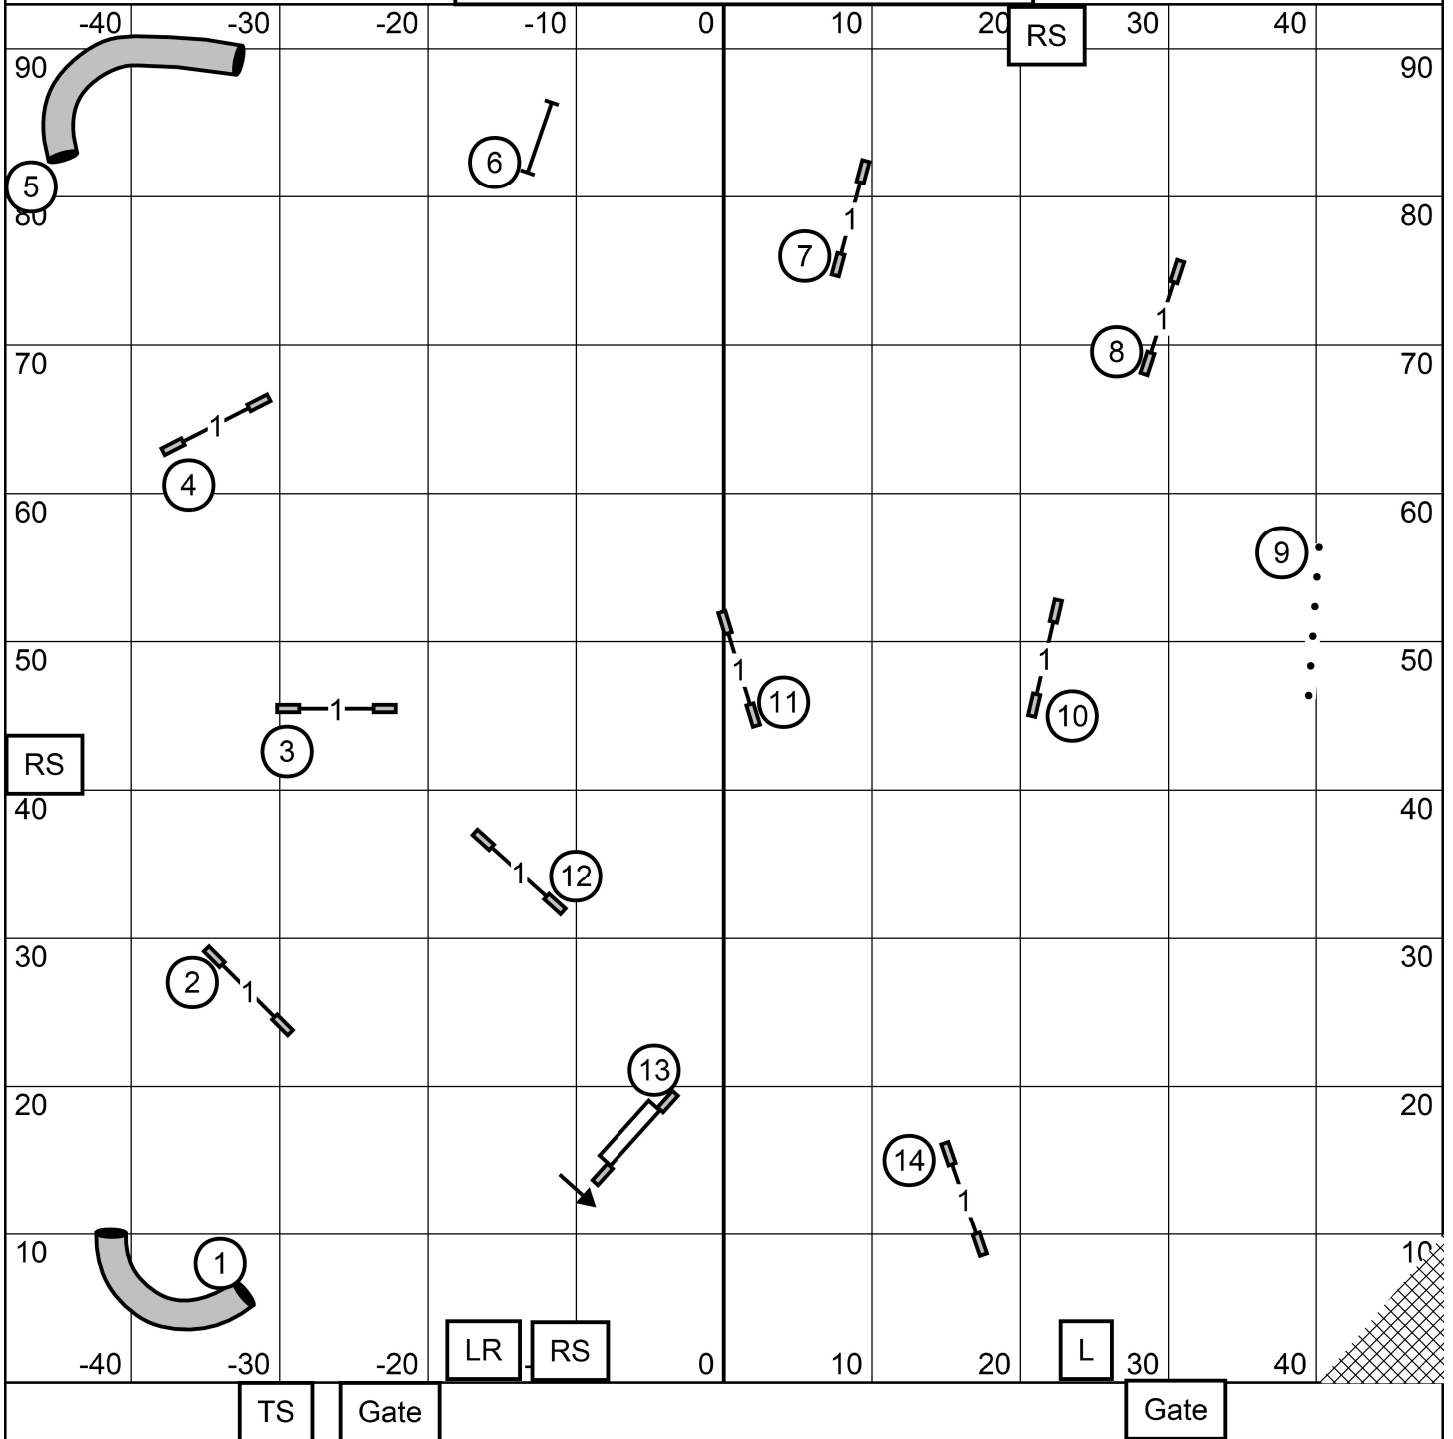

Collie Club of New England
Novice JWW Sat-7/24/21
Susan Stephon Indoors on Turf
E-timing Ring Size 97 x 93