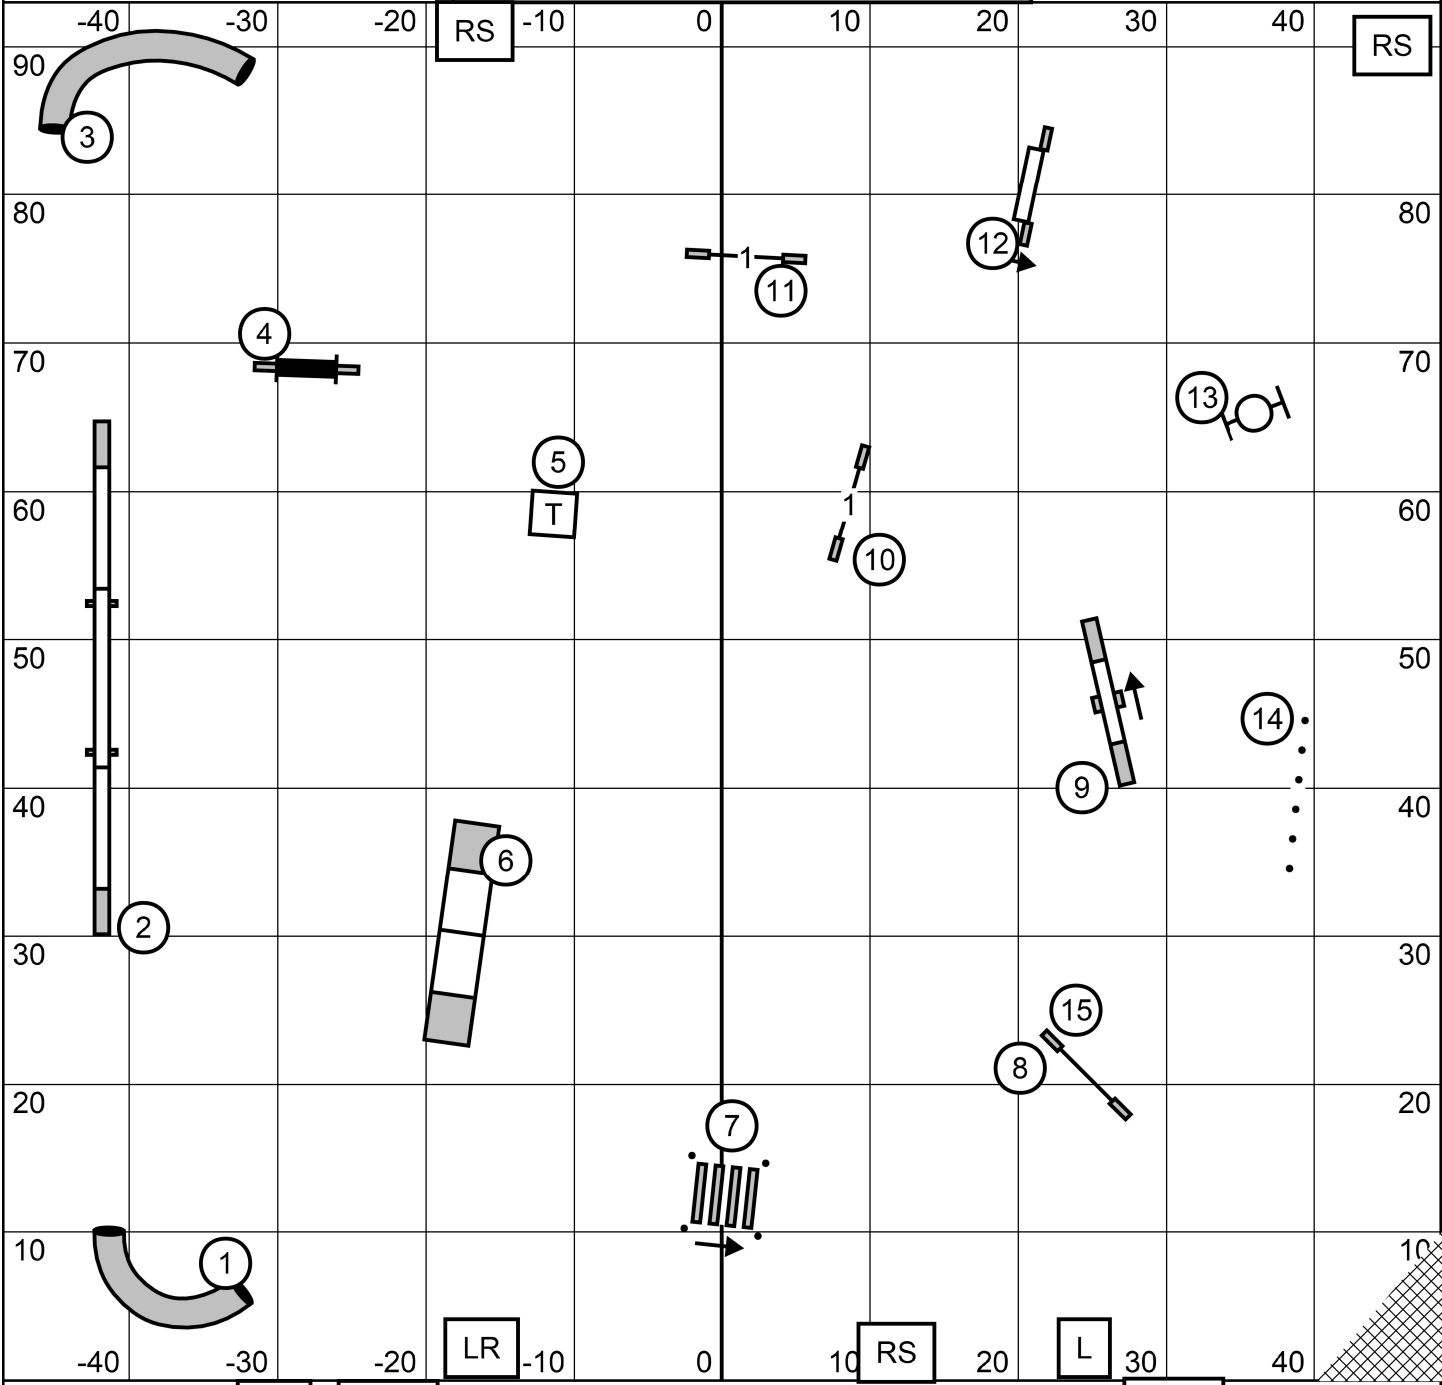

Collie Club of New England
Ex/Mas Standard **Sat-7/24/21**
 Susan Stephon Indoors on Turf
 E-timing Ring Size 97 x 93

Collie Club of New England
Open Standard Sat-7/24/21
 Susan Stephon
 Indoors on Turf
 Ring Size 97 x 93

Collie Club of New England
Novice Standard **Sat-7/24/21**
 Susan Stephon Indoors on Turf
 E-timing Ring Size 97 x 93

TS Gate LR RS L Gate

Collie Club of New England
Open JWW **Sat-7/24/21**
 Susan Stephon Indoors on Turf
 E-timing Ring Size 97 x 93