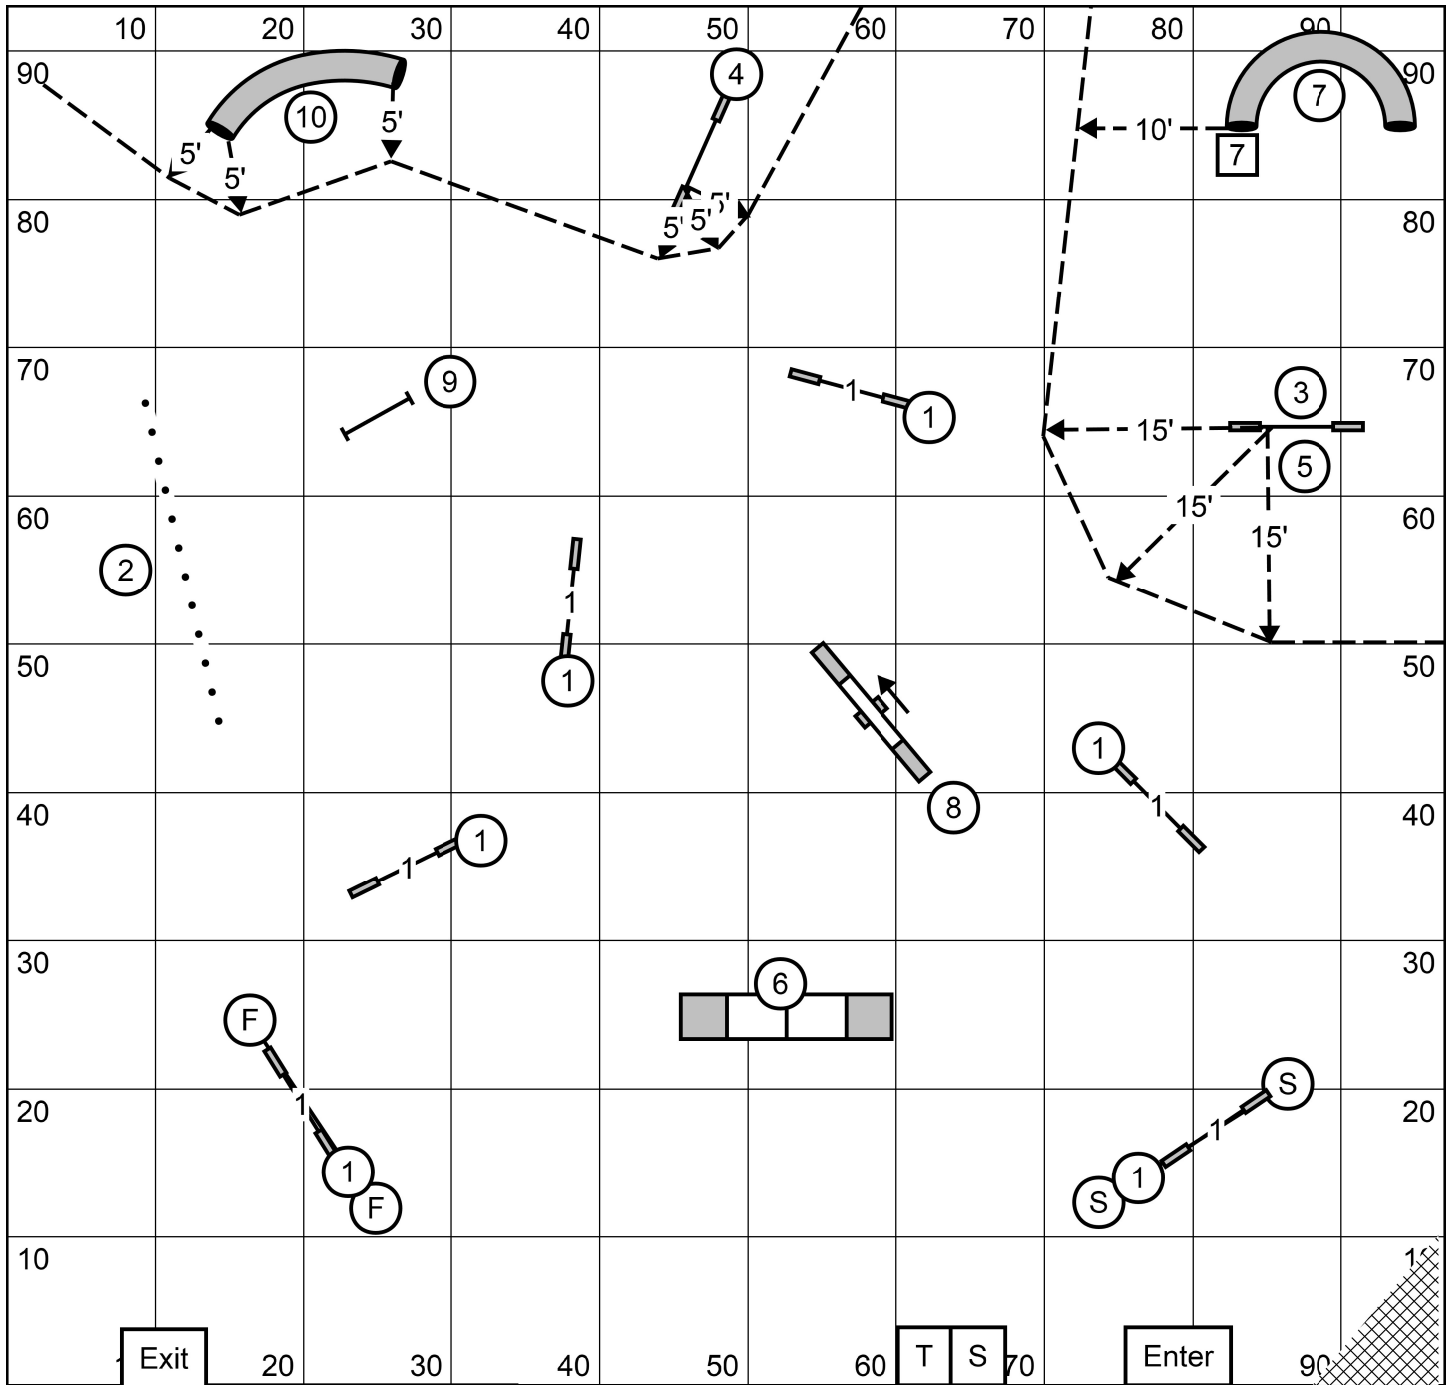

Exit

Collie Club of New England
FAST
July 24, 2021
North Smithfield, RI
Judge: John Defilippi

T S

Enter

Excellent/Master Send: (5) (7) (3)

Open Send: (5) (7)

Novice Send: (4) (10) or (10) (4) in-flow