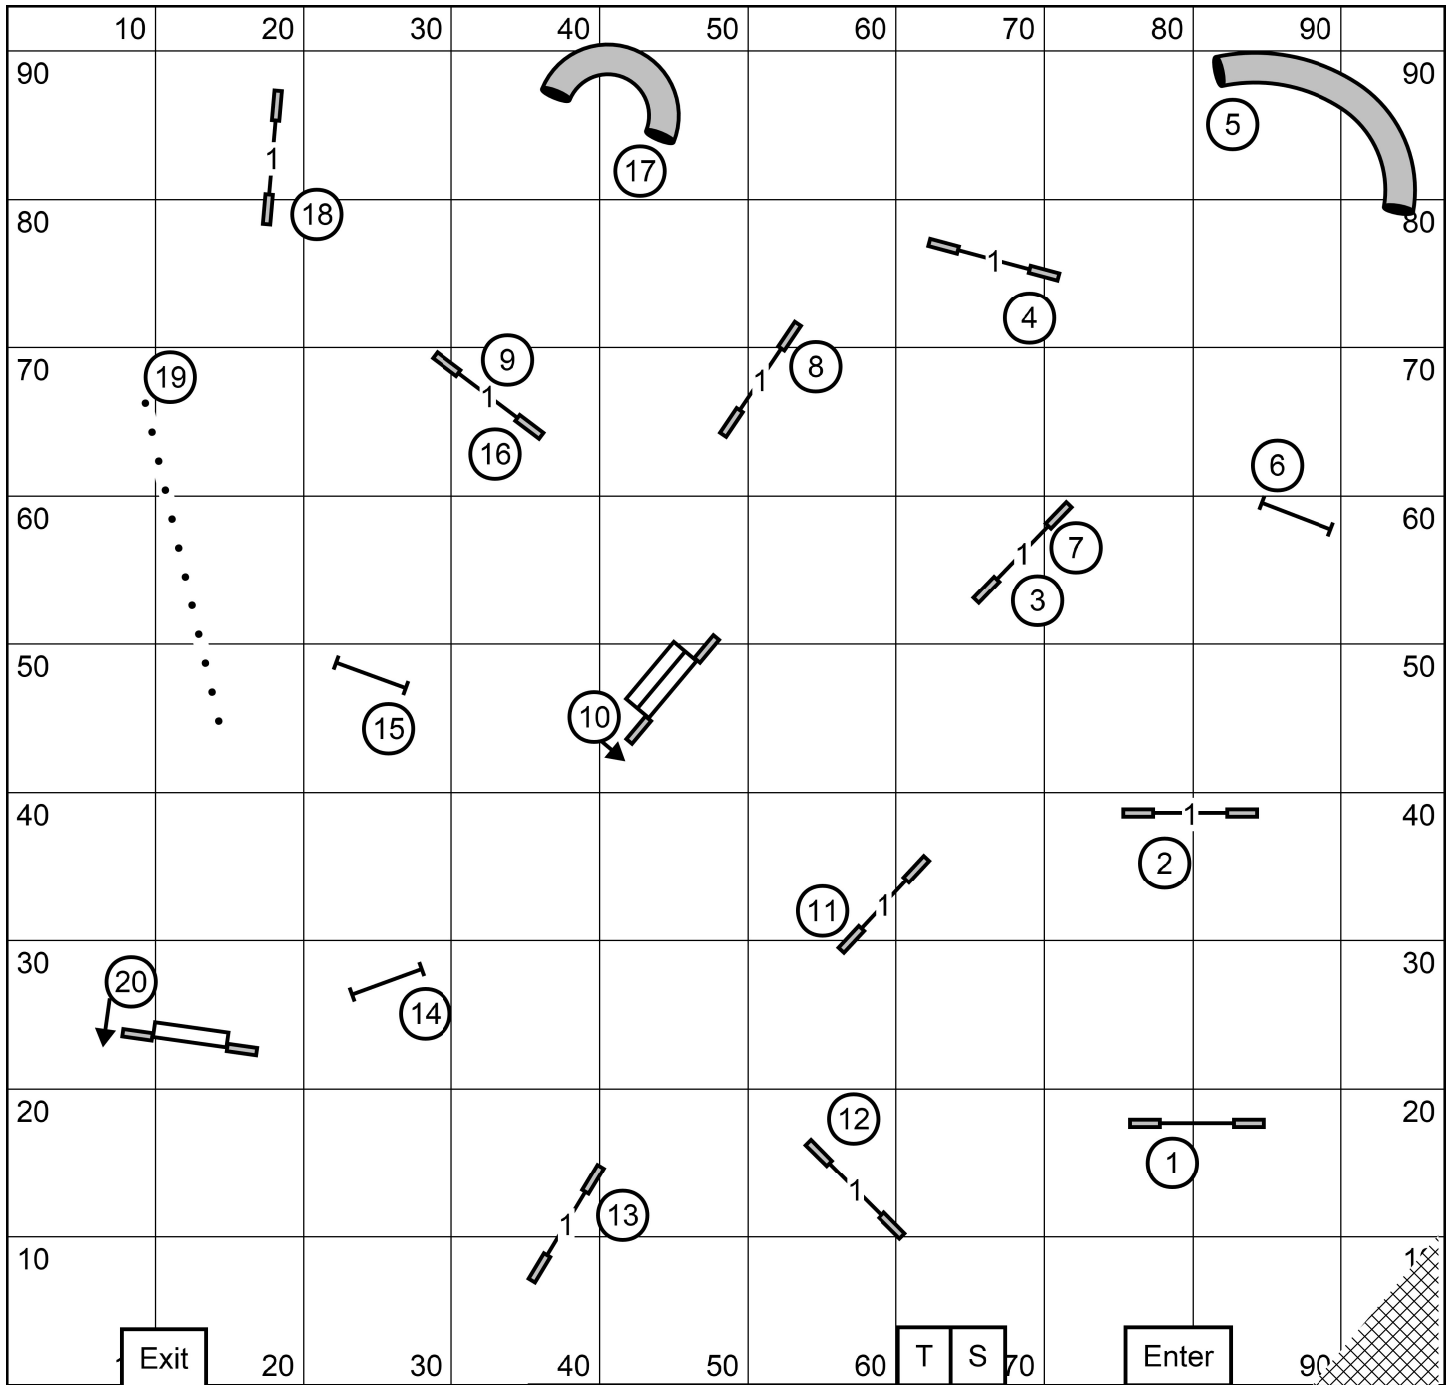

Collie Club of New England
Excellent/Master JWW
July 24, 2021
North Smithfield, RI
Judge: John Defilippi