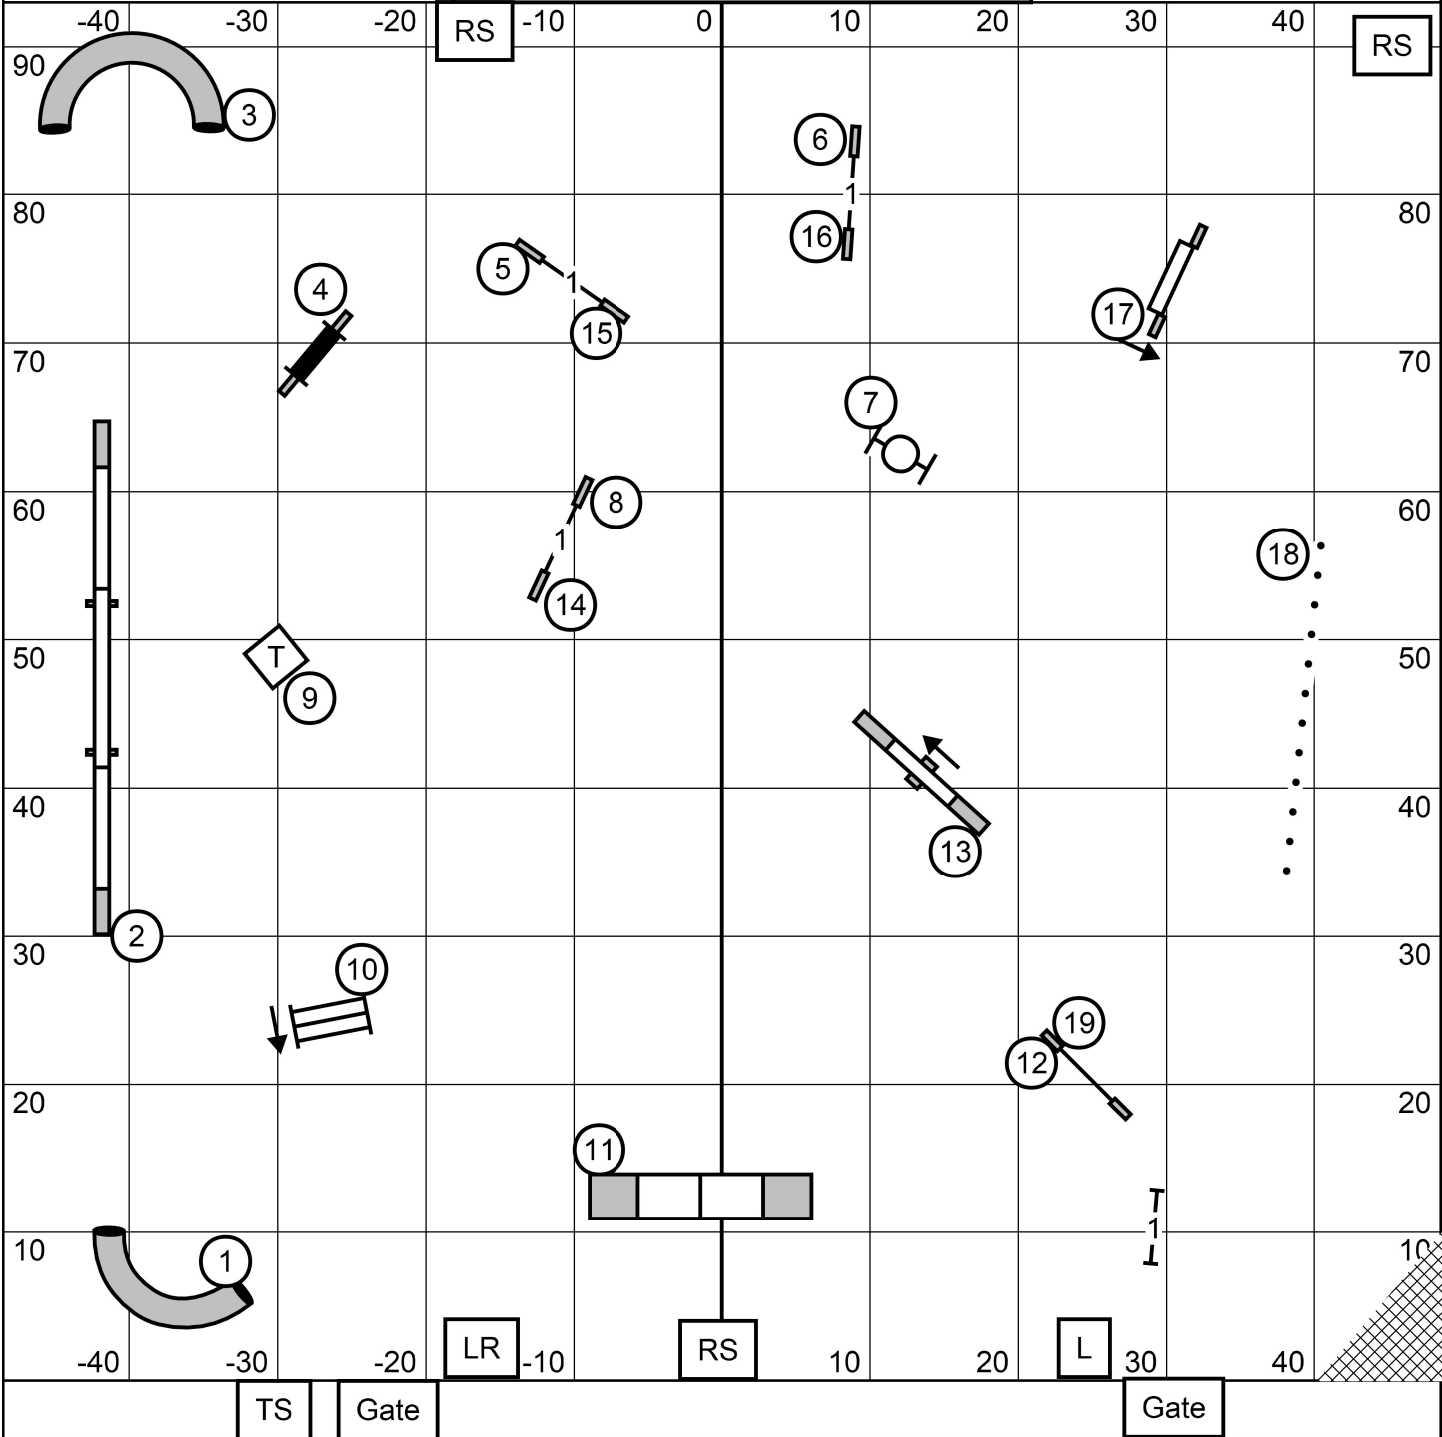

Collie Club of New England
Ex/Mas Standard **Sat-7/24/21**
 Susan Stephon Indoors on Turf
 E-timing Ring Size 97 x 93

Collie Club of New England
Open Standard Sat-7/24/21
 Susan Stephon
 Indoors on Turf
 Ring Size 97 x 93

Collie Club of New England
Novice Standard **Sat-7/24/21**
 Susan Stephon Indoors on Turf
 E-timing Ring Size 97 x 93

TS Gate LR RS L Gate

Collie Club of New England
Open JWW **Sat-7/24/21**
 Susan Stephon Indoors on Turf
 E-timing Ring Size 97 x 93

TS Gate LR RS L Gate

Collie Club of New England
Novice JWW Sat-7/24/21
 Susan Stephon Indoors on Turf
 E-timing Ring Size 97 x 93

Exit

Collie Club of New England
 FAST
 July 24, 2021
 North Smithfield, RI
 Judge: John Defilippi