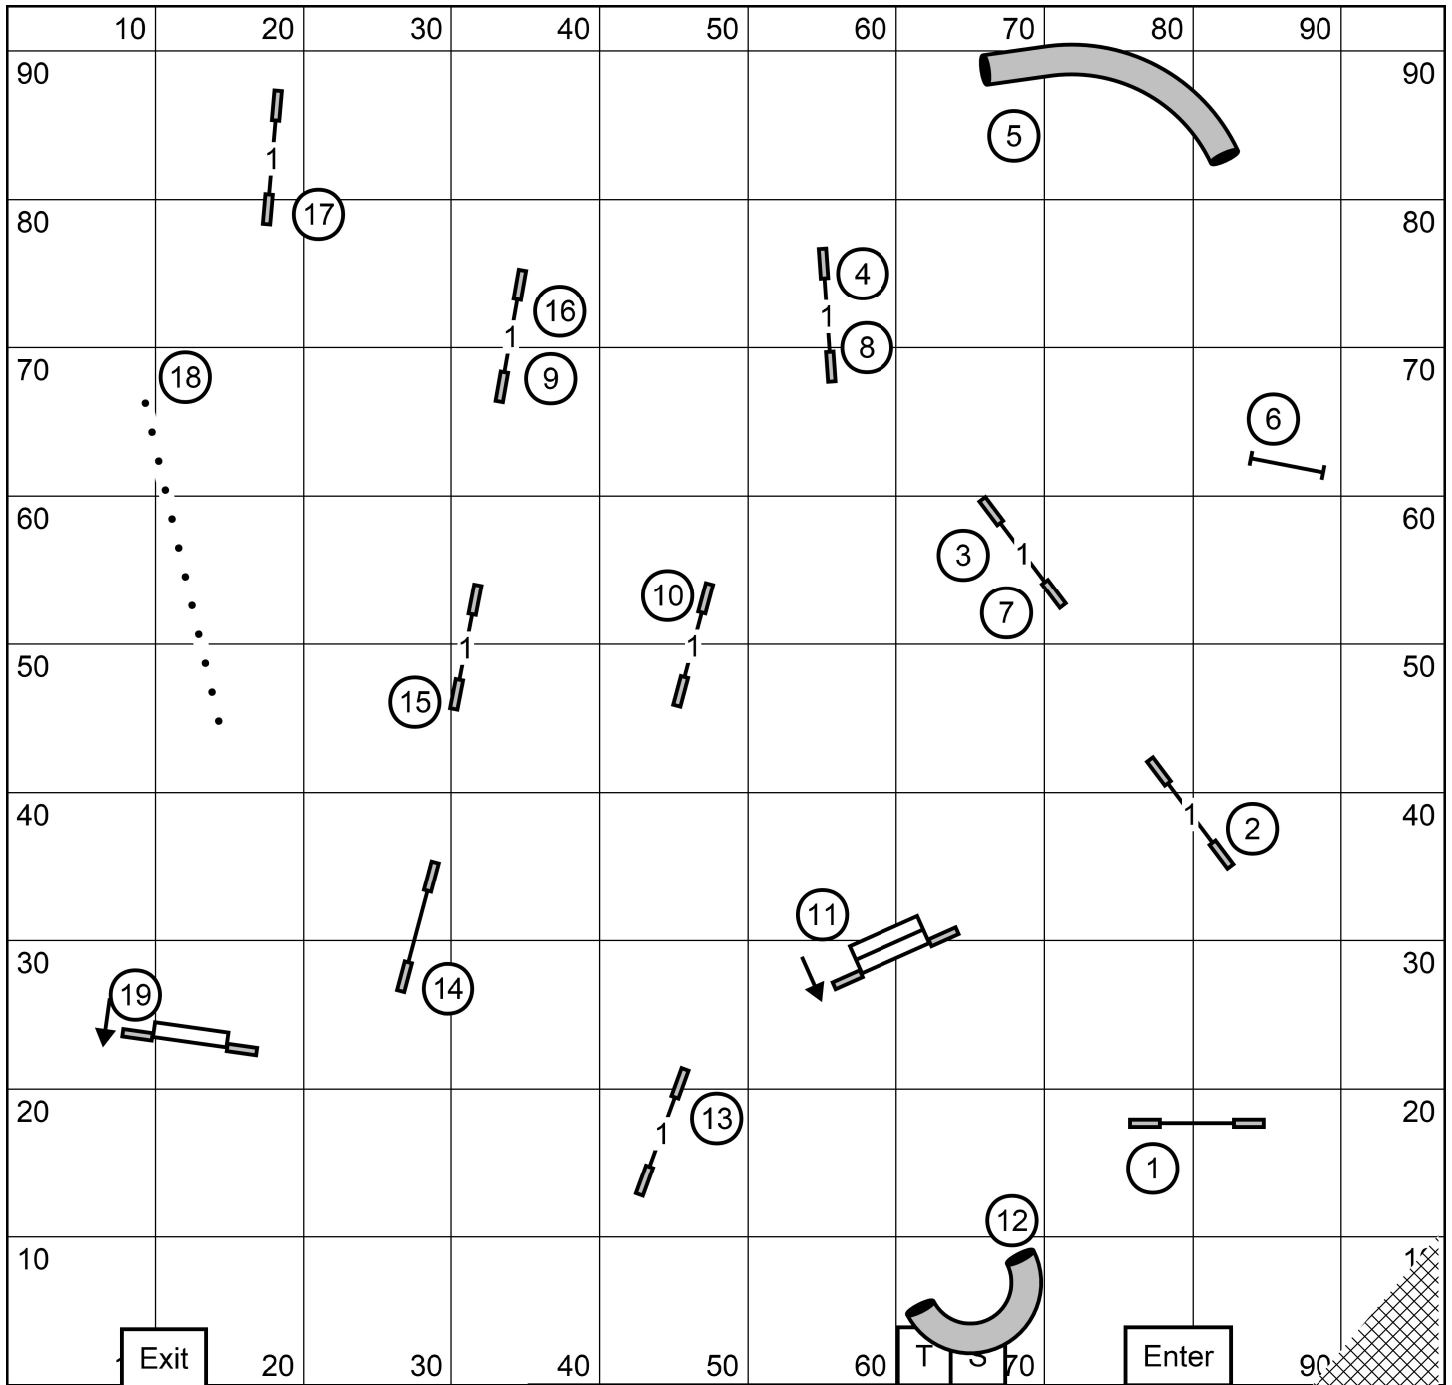

T S

Enter

Excellent/Master Send: (5) (7) (3)

Open Send: (5) (7)

Novice Send: (4) (10) or (10) (4) in-flow

Collie Club of New England
 Excellent/Master JWW
 July 24, 2021
 North Smithfield, RI
 Judge: John Defilippi