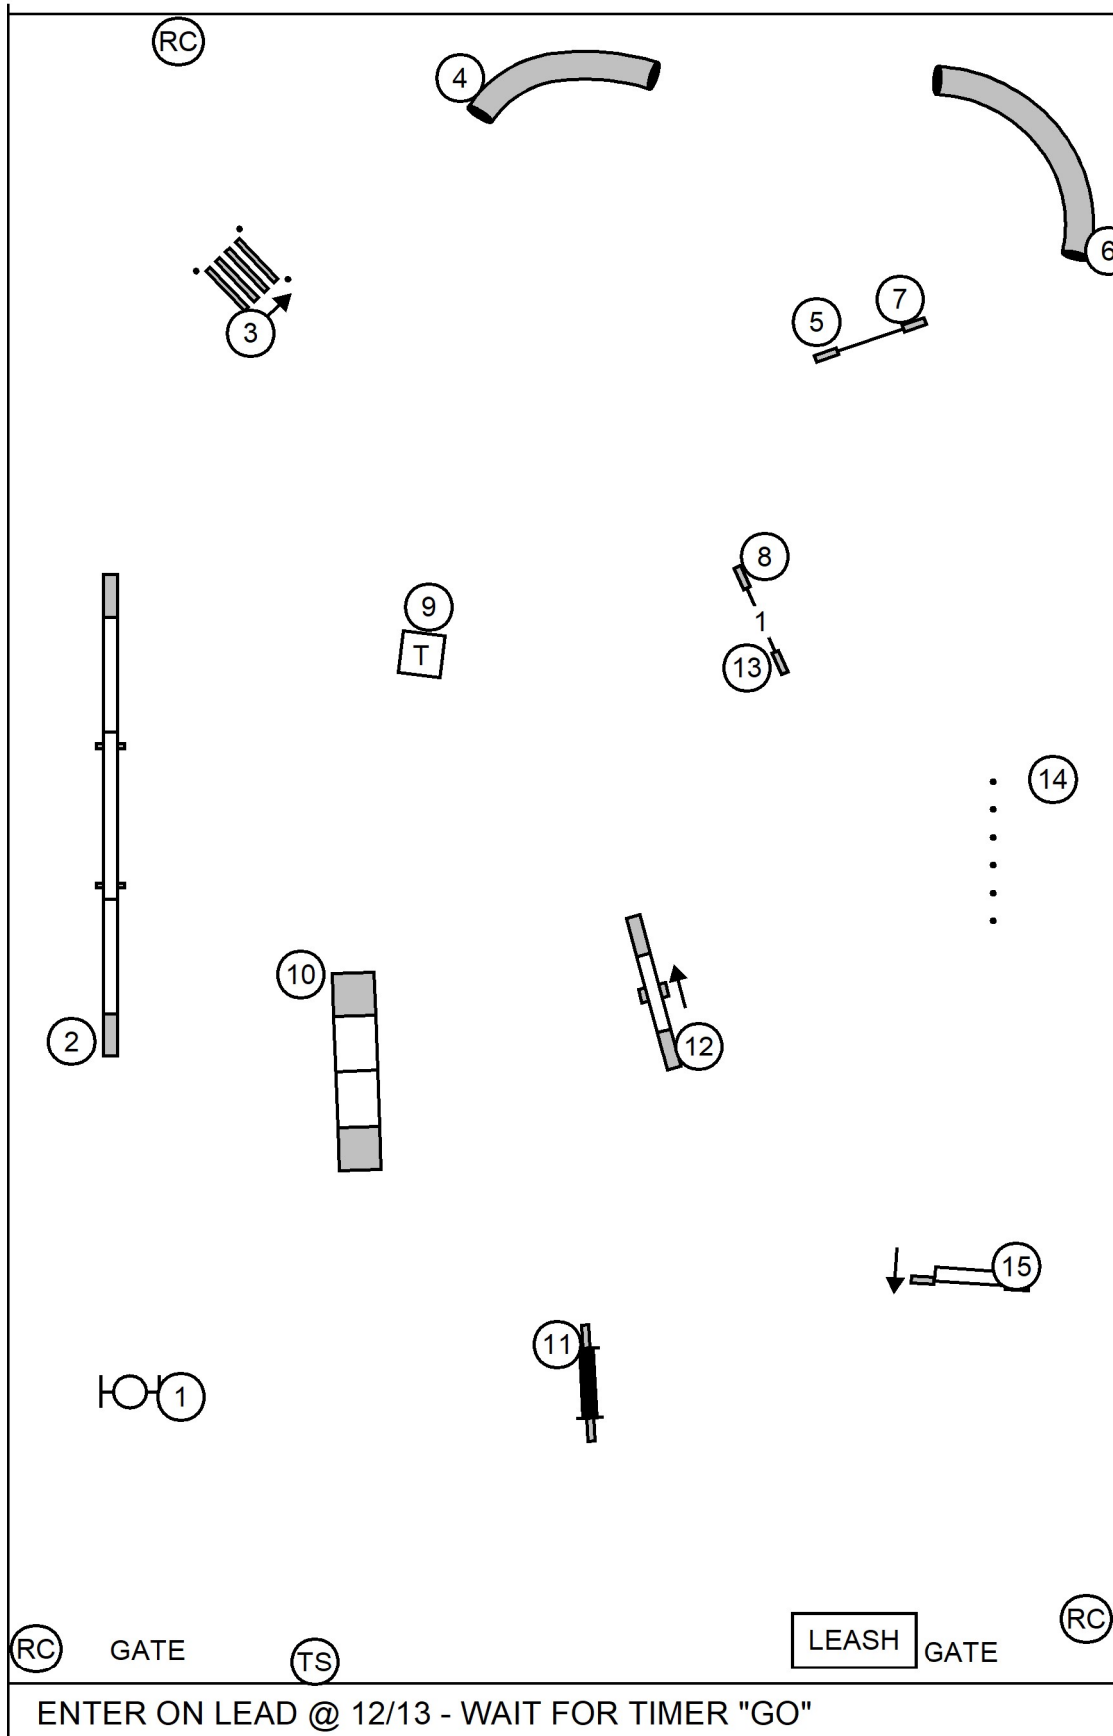

(RC) GATE LEASH

(RC) GATE (TS)

ENTER ON LEAD @ 12/13 - WAIT FOR TIMER "GO"

NOVICE STANDARD

08/08/21- CENTRAL NY SHETLAND SHEEPDOG CLUB -JUDGE LINDA ROBERTSON

TIME 2 BEAT

08/08/21- CENTRAL NY SHETLAND SHEEPDOG CLUB -JUDGE LINDA ROBERTSON

ENTER ON LEAD @ 13 - WAIT FOR TIMER "GO"

MCT:20-24C=50, 16=55, 12/8/4=60

MASTER/EXC JWW

08/08/21- CENTRAL NY SHETLAND SHEEPDOG CLUB -JUDGE LINDA ROBERTSON

RC

RC

RC

GATE

GATE

LEASH

(TS)

GATE

(RC)

ENTER ON LEAD @ 11 - WAIT FOR TIMER "GO"