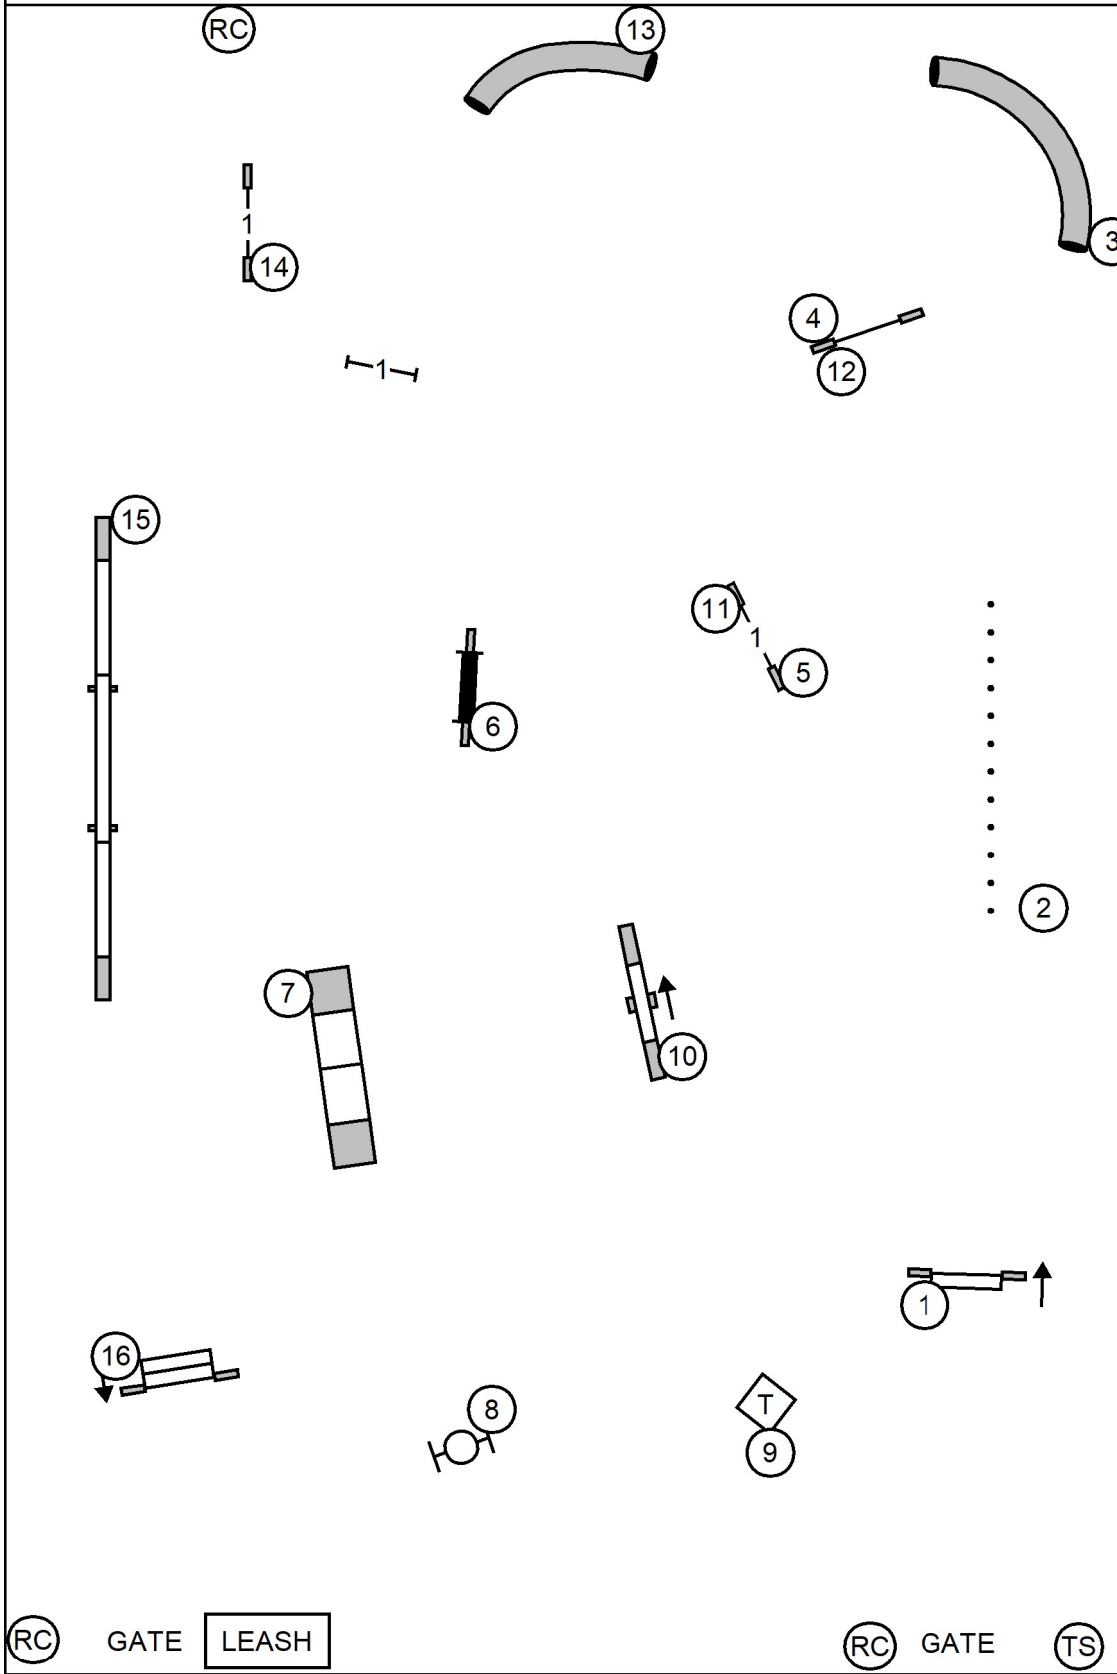

(RC) GATE LEASH

(RC) GATE (TS)

ENTER ON LEAD @ 12/13 - WAIT FOR TIMER "GO"

NOVICE STANDARD

08/08/21- CENTRAL NY SHETLAND SHEEPDOG CLUB -JUDGE LINDA ROBERTSON

TIME 2 BEAT

08/08/21- CENTRAL NY SHETLAND SHEEPDOG CLUB -JUDGE LINDA ROBERTSON

ENTER ON LEAD @ 13 - WAIT FOR TIMER "GO"

MCT:20-24C=50, 16=55, 12/8/4=60

MASTER/EXC JWW

08/08/21- CENTRAL NY SHETLAND SHEEPDOG CLUB -JUDGE LINDA ROBERTSON

RC

RC

RC

GATE

LEASH

RC

TS

GATE

ENTER ON LEAD @ 12/13 - WAIT FOR TIMER "GO"

OPEN JWW

08/08/21- CENTRAL NY SHETLAND SHEEPDOG CLUB -JUDGE LINDA ROBERTSON

RC

GATE

LEASH

(TS)

GATE

(RC)

ENTER ON LEAD @ 11 - WAIT FOR TIMER "GO"