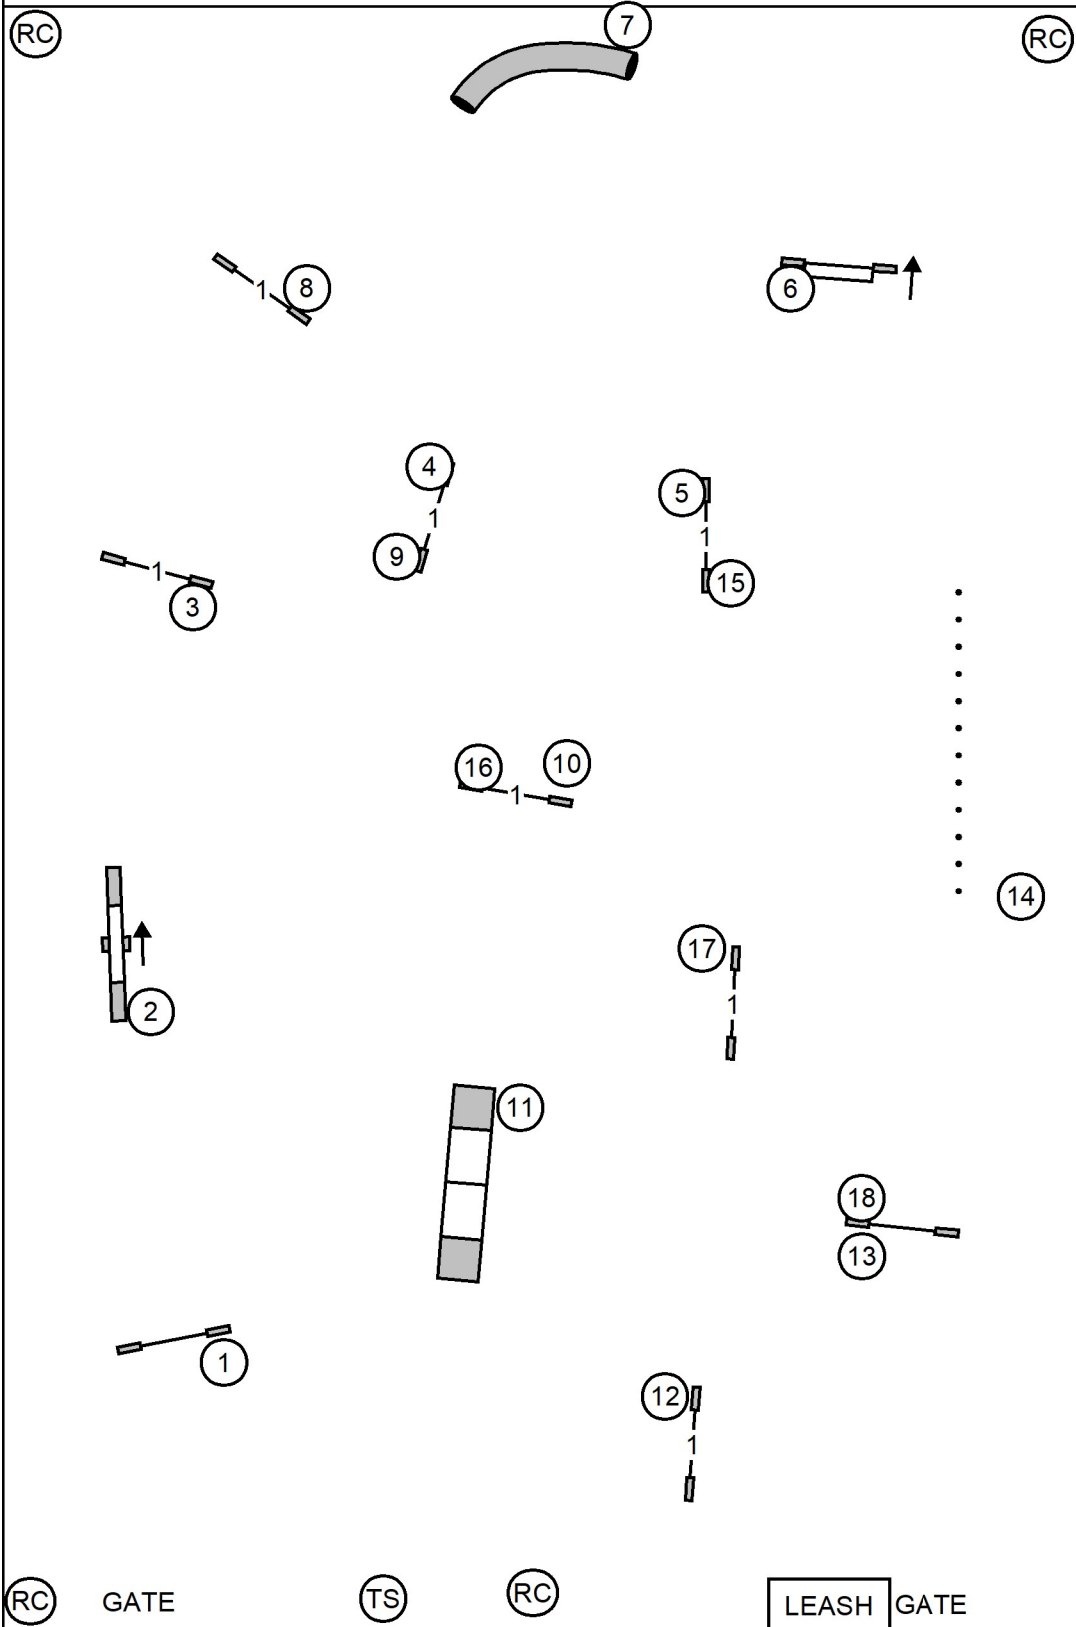

(RC) GATE LEASH

(RC) GATE (TS)

ENTER ON LEAD @ 12/13 - WAIT FOR TIMER "GO"

NOVICE STANDARD

08/08/21- CENTRAL NY SHETLAND SHEEPDOG CLUB -JUDGE LINDA ROBERTSON

TIME 2 BEAT

08/08/21- CENTRAL NY SHETLAND SHEEPDOG CLUB -JUDGE LINDA ROBERTSON

ENTER ON LEAD @ 13 - WAIT FOR TIMER "GO"

MCT:20-24C=50, 16=55, 12/8/4=60

MASTER/EXC JWW

08/08/21- CENTRAL NY SHETLAND SHEEPDOG CLUB -JUDGE LINDA ROBERTSON

RC

RC

RC

GATE

LEASH

RC

TS

GATE

ENTER ON LEAD @ 12/13 - WAIT FOR TIMER "GO"

OPEN JWW

08/08/21- CENTRAL NY SHETLAND SHEEPDOG CLUB -JUDGE LINDA ROBERTSON

RC

GATE

LEASH

(TS)

GATE

(RC)

ENTER ON LEAD @ 11 - WAIT FOR TIMER "GO"