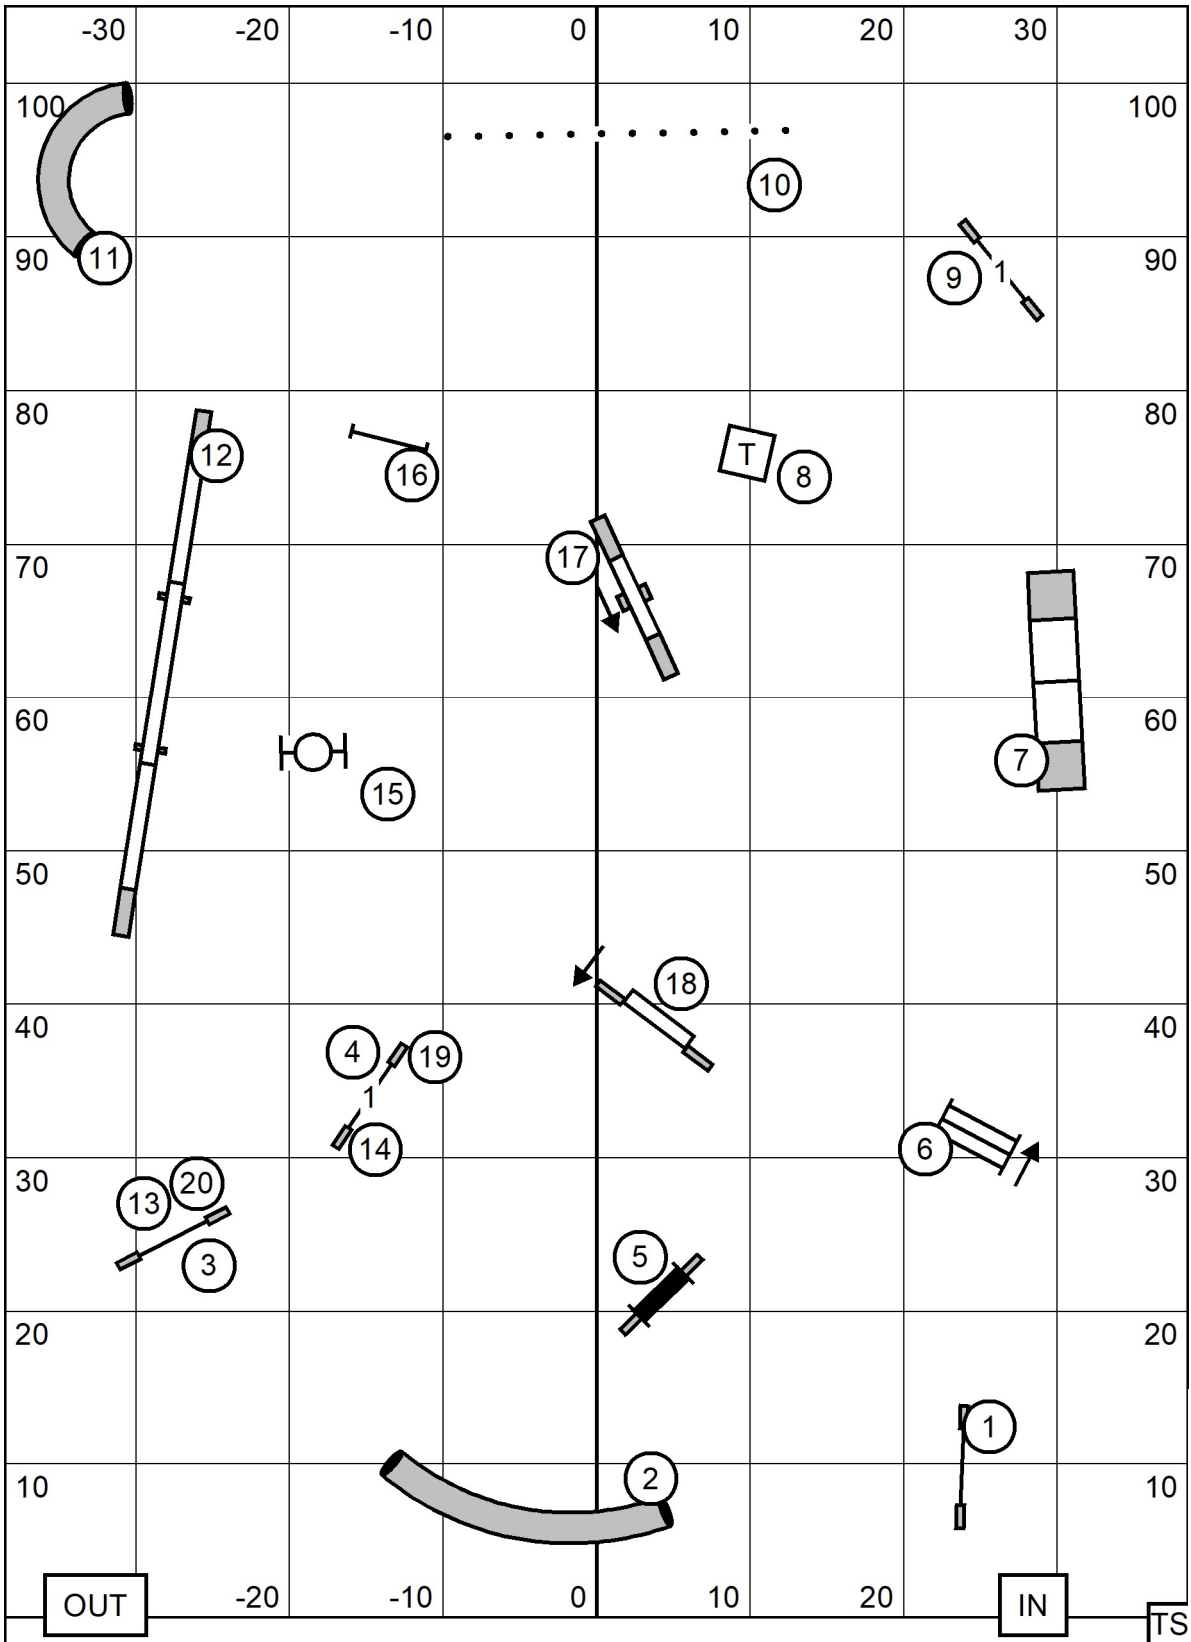

NORTH SHORE KENNEL CLUB
 FRIDAY: Aug 20, 2021 Indoors; Turf
 Judge: Sandy Moody 76 x 105

- 6 5 4 ——— EX/MAS
- 6 ——— 5 OPEN
- 6 5 - - - - - NOV

FAST

OUT

IN

TS

F 6'

2 Bl

1 Bl

S

NORTH SHORE KENNEL CLUB
 FRIDAY: Aug 20, 2021 Indoors; Turf
 Judge: Sandy Moody 76 x 105

T2B 1

OUT

IN

TS

OUT

IN

TS

NORTH SHORE KENNEL CLUB
 FRIDAY: Aug 20, 2021 Indoors; Turf
 Judge: Sandy Moody 76 x 105

T2B 2

NORTH SHORE KENNEL CLUB
 FRIDAY: Aug 20, 2021 Indoors; Turf
 Judge: Sandy Moody 76 x 105

EX/MAS STANDARD

OUT

IN

TS

NORTH SHORE KENNEL CLUB

FRIDAY: Aug 20, 2021
 Judge: Sandy Moody

Indoors; Turf
 76 x 105

EX/MAS
JWW