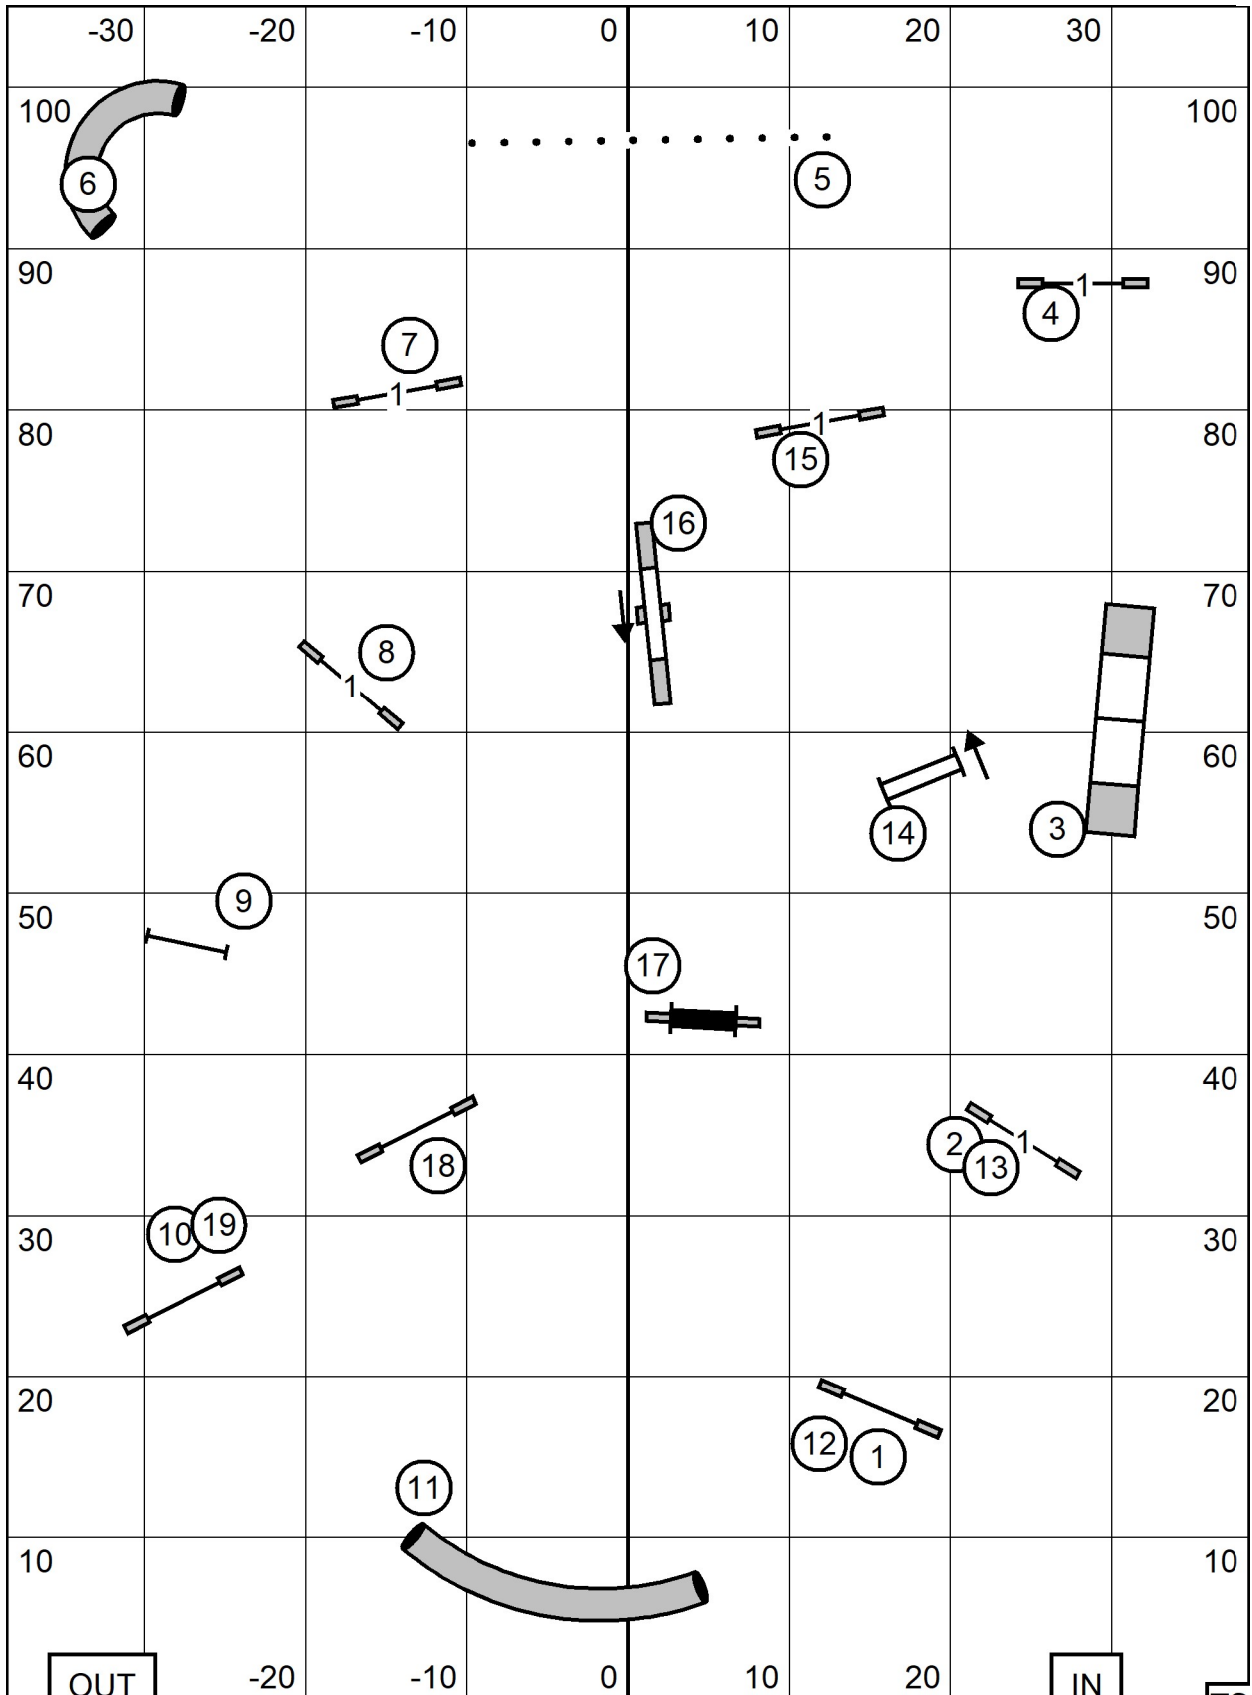

NORTH SHORE KENNEL CLUB
 FRIDAY: Aug 20, 2021 Indoors; Turf
 Judge: Sandy Moody 76 x 105

- 6 5 4 ——— EX/MAS
- 6 ——— 5 OPEN
- 6 5 - - - - - NOV

FAST

OUT

IN

TS

F 6'

2 Bl

1 Bl

S

NORTH SHORE KENNEL CLUB
 FRIDAY: Aug 20, 2021 Indoors; Turf
 Judge: Sandy Moody 76 x 105

T2B 1

OUT

IN

TS

OUT

IN

TS

NORTH SHORE KENNEL CLUB
 FRIDAY: Aug 20, 2021 Indoors; Turf
 Judge: Sandy Moody 76 x 105

T2B 2

NORTH SHORE KENNEL CLUB
 FRIDAY: Aug 20, 2021 Indoors; Turf
 Judge: Sandy Moody 76 x 105

EX/MAS STANDARD

OUT

IN

TS

NORTH SHORE KENNEL CLUB

FRIDAY: Aug 20, 2021
 Judge: Sandy Moody

Indoors; Turf
 76 x 105

EX/MAS
JWW