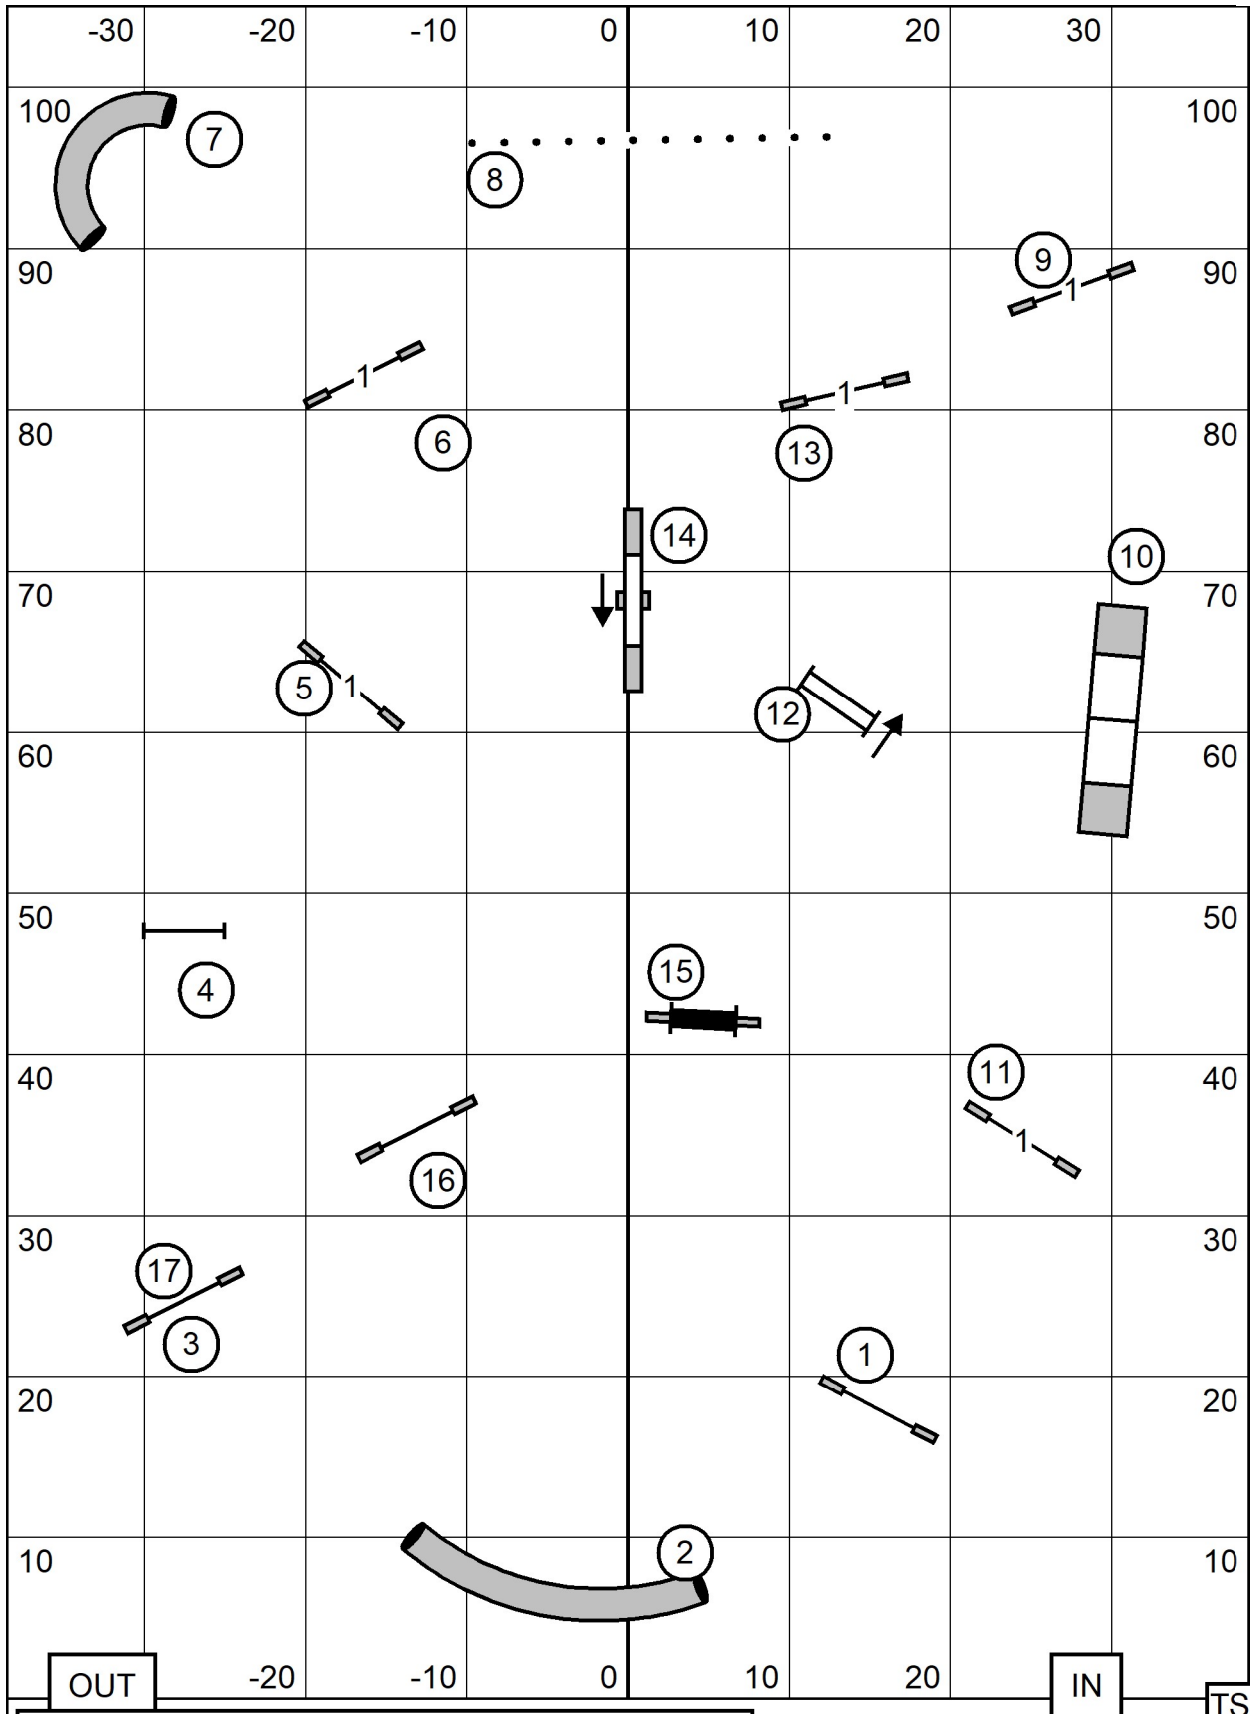

NORTH SHORE KENNEL CLUB
 FRIDAY: Aug 20, 2021 Indoors; Turf
 Judge: Sandy Moody 76 x 105

- 6 5 4 ——— EX/MAS
- 6 ——— 5 OPEN
- 6 5 - - - - - NOV

FAST

OUT

IN

TS

F 6'

2 Bl

1 Bl

S

NORTH SHORE KENNEL CLUB
 FRIDAY: Aug 20, 2021 Indoors; Turf
 Judge: Sandy Moody 76 x 105

T2B 1

OUT

IN

TS

OUT

IN

TS

NORTH SHORE KENNEL CLUB
 FRIDAY: Aug 20, 2021 Indoors; Turf
 Judge: Sandy Moody 76 x 105

T2B 2

NORTH SHORE KENNEL CLUB
 FRIDAY: Aug 20, 2021 Indoors; Turf
 Judge: Sandy Moody 76 x 105

EX/MAS STANDARD

OUT

IN

TS

NORTH SHORE KENNEL CLUB

FRIDAY: Aug 20, 2021
 Judge: Sandy Moody

Indoors; Turf
 76 x 105

EX/MAS
JWW