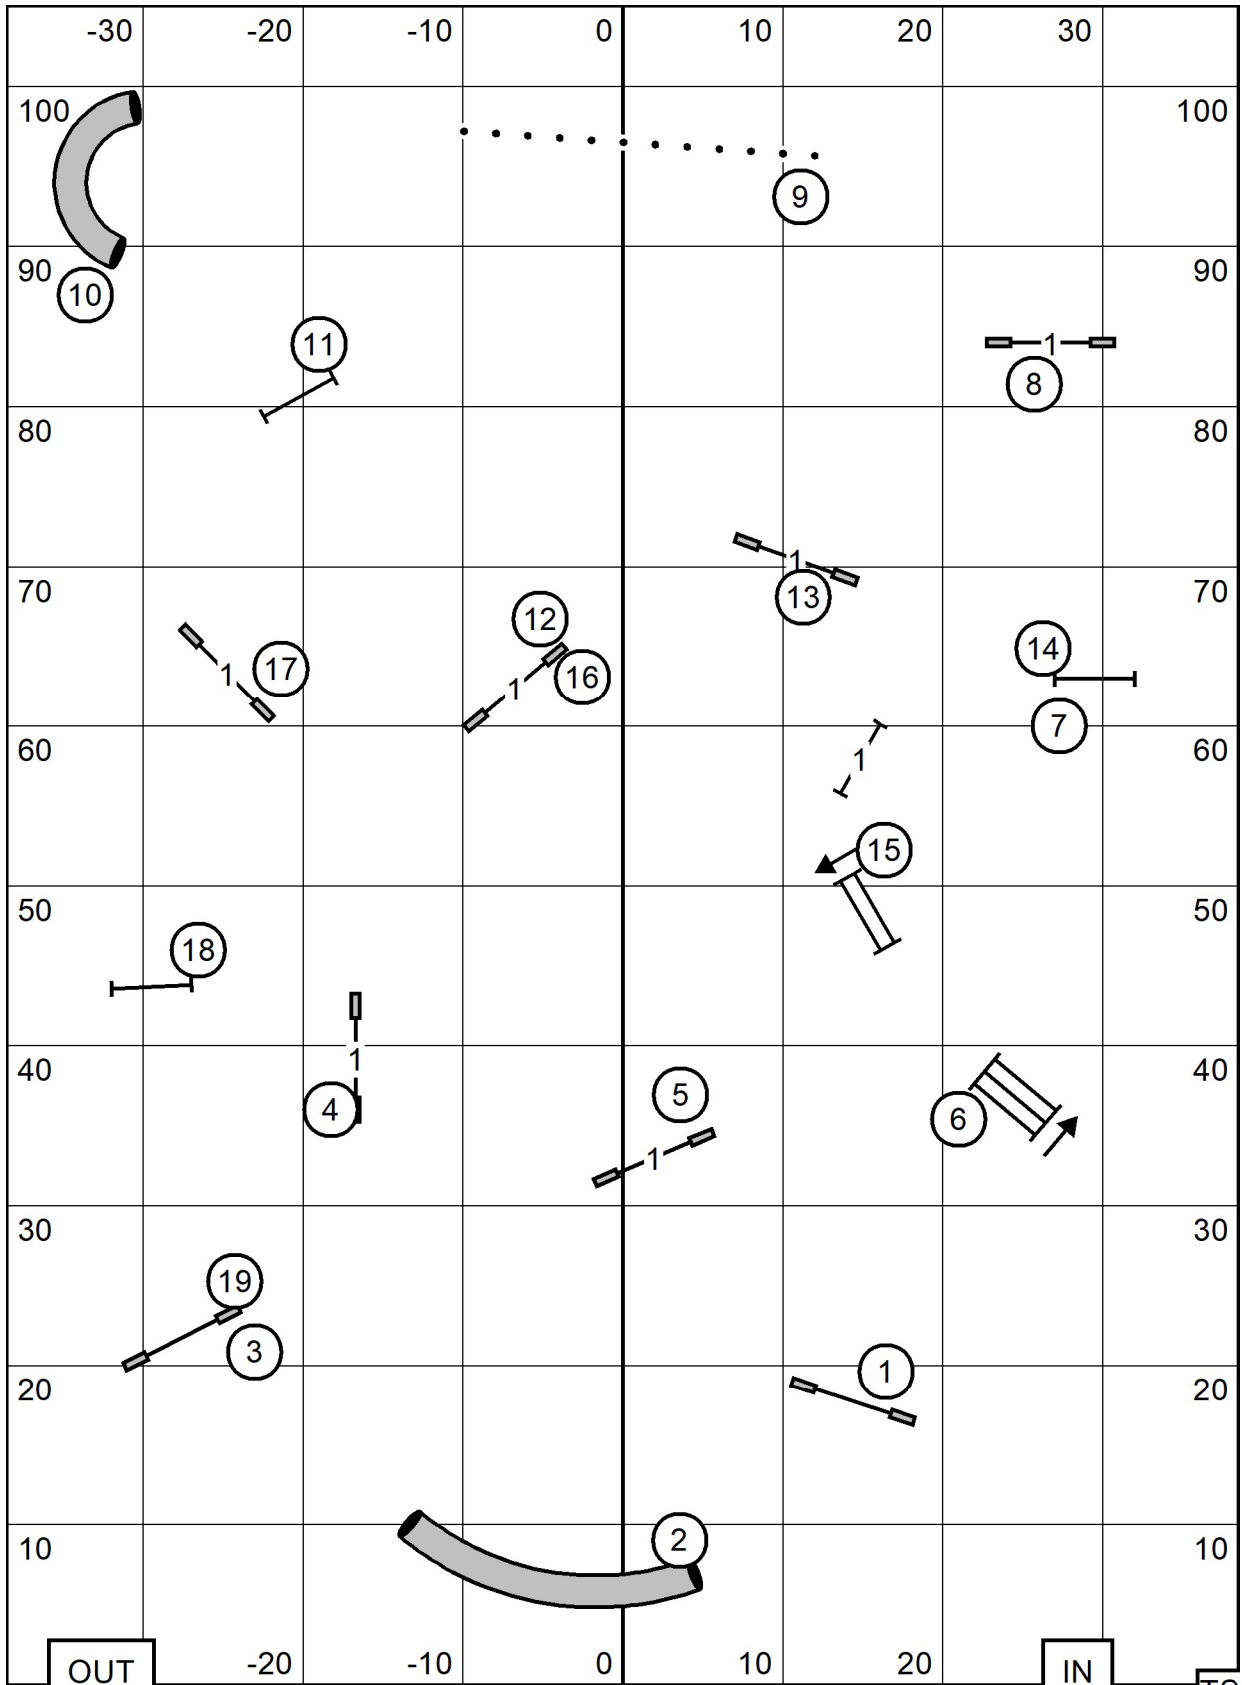

NORTH SHORE KENNEL CLUB
 FRIDAY: Aug 20, 2021 Indoors; Turf
 Judge: Sandy Moody 76 x 105

- 6 5 4 ——— EX/MAS
- 6 ——— 5 OPEN
- 6 5 - - - - - NOV

FAST

OUT

IN

TS

F 6'

2 Bl

1 Bl

S

NORTH SHORE KENNEL CLUB
 FRIDAY: Aug 20, 2021 Indoors; Turf
 Judge: Sandy Moody 76 x 105

T2B 1

OUT

IN

TS

OUT

IN

TS

NORTH SHORE KENNEL CLUB
 FRIDAY: Aug 20, 2021 Indoors; Turf
 Judge: Sandy Moody 76 x 105

T2B 2

NORTH SHORE KENNEL CLUB
 FRIDAY: Aug 20, 2021 Indoors; Turf
 Judge: Sandy Moody 76 x 105

EX/MAS STANDARD

OUT

IN

TS

NORTH SHORE KENNEL CLUB

FRIDAY: Aug 20, 2021
 Judge: Sandy Moody

Indoors; Turf
 76 x 105

EX/MAS
JWW