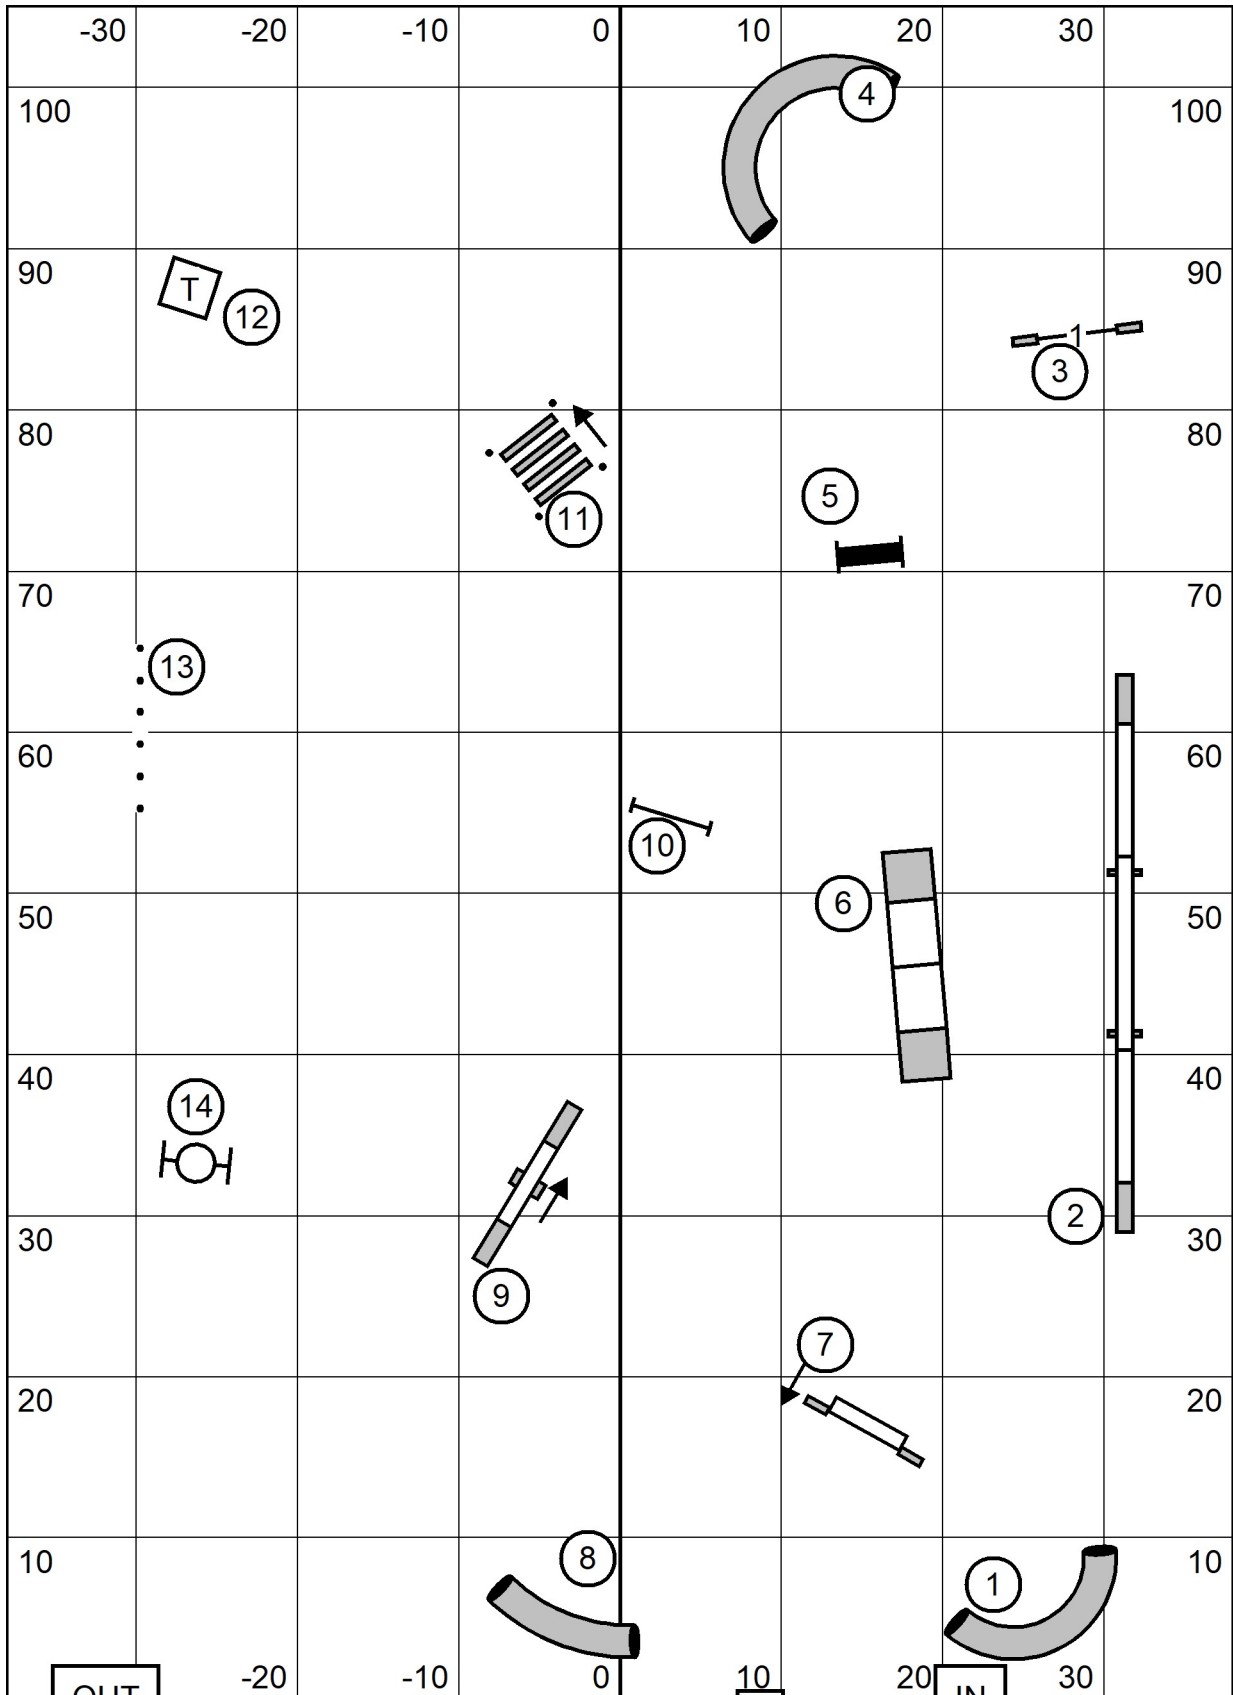

TS EX/MAS  
 STD

NORTH SHORE KENNEL CLUB  
 SATURDAY: Aug 21, 2021 Indoors; Turf  
 Judge: Sandy Moody 76 x 105

**NOVICE  
STD**