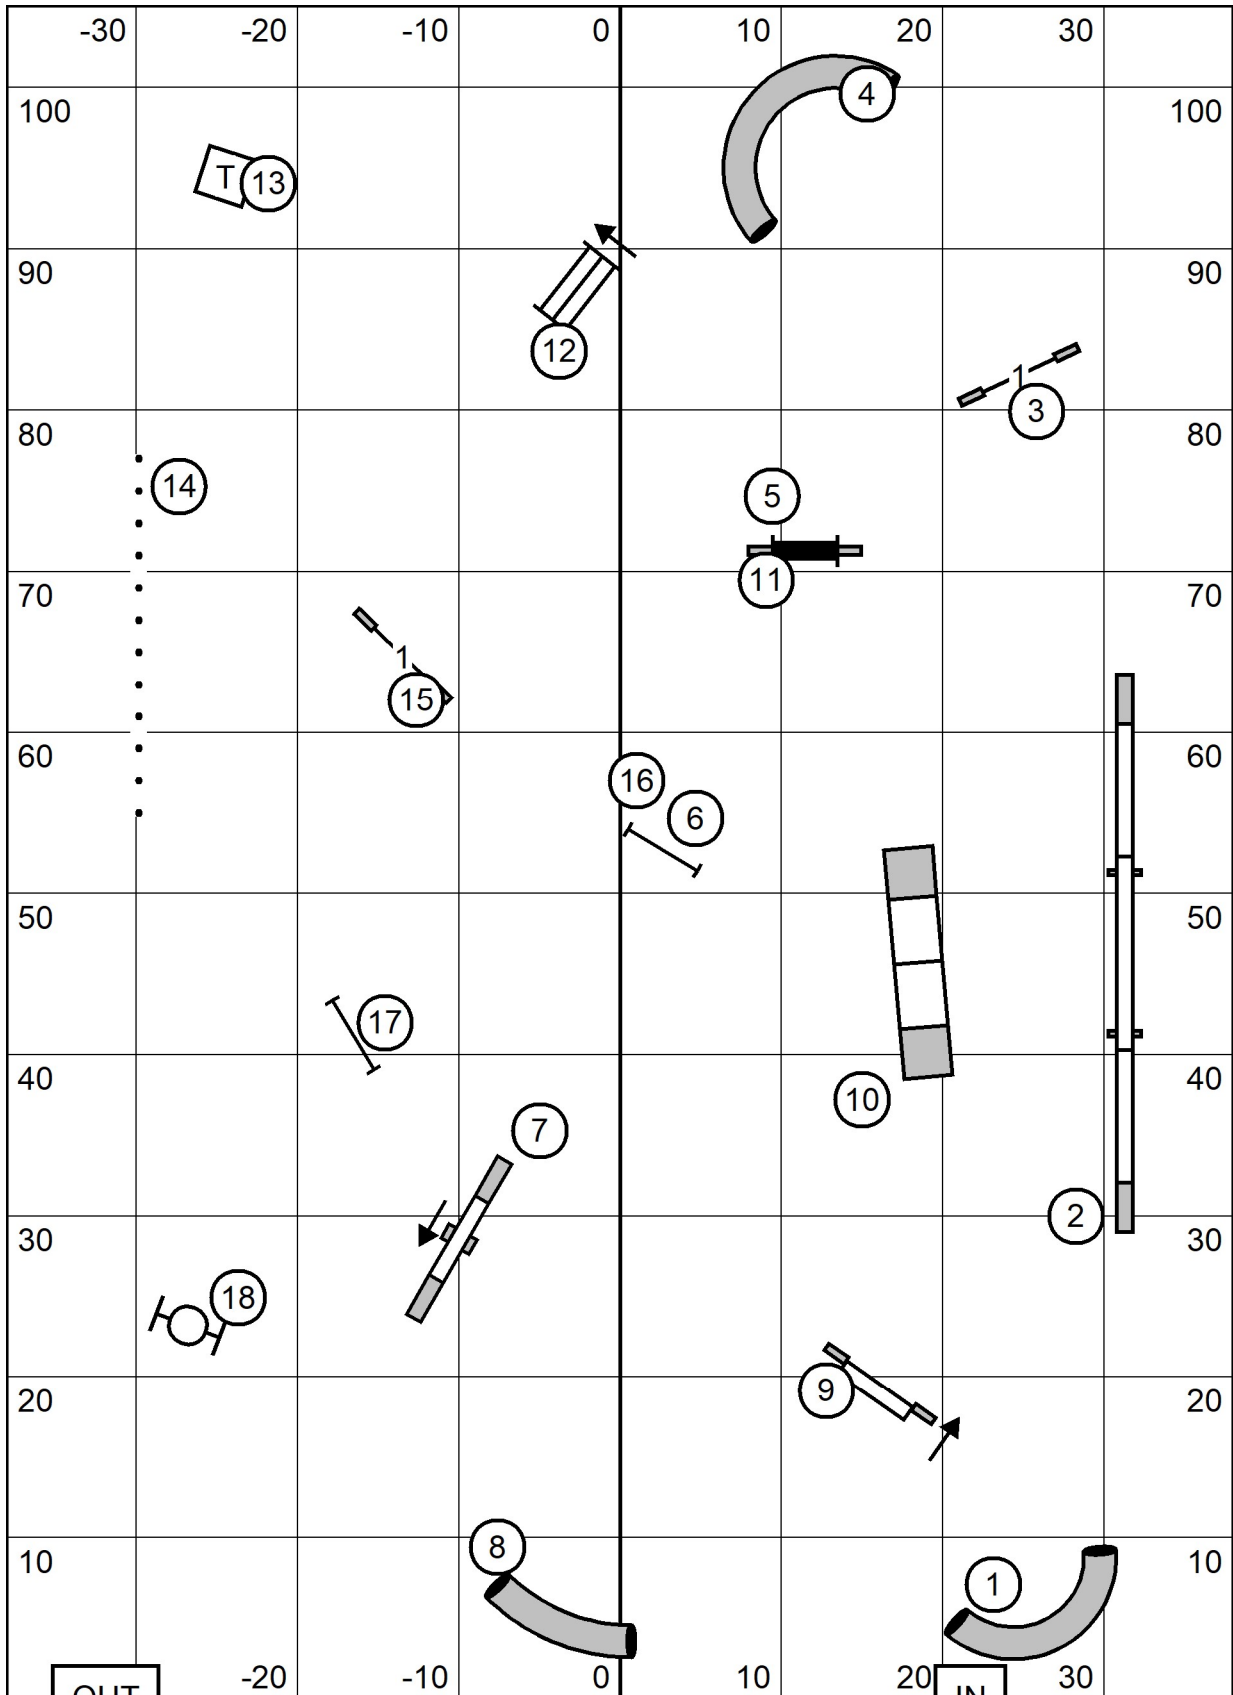

NORTH SHORE KENNEL CLUB  
 SATURDAY: Aug 21, 2021 Indoors; Turf  
 Judge: Sandy Moody 76 x 105

**PREMIER**  
**JWW**

OUT

IN

TS

NORTH SHORE KENNEL CLUB  
 SATURDAY: Aug 21, 2021 Indoors; Turf  
 Judge: Sandy Moody 76 x 105

EX/MAS  
 JWW

OUT

IN

NORTH SHORE KENNEL CLUB  
 SATURDAY: Aug 21, 2021 Indoors; Turf  
 Judge: Sandy Moody 76 x 105

OPEN  
 JWW

NORTH SHORE KENNEL CLUB  
 SATURDAY: Aug 21, 2021 Indoors; Turf  
 Judge: Sandy Miody 76 x 105

**NOVICE**  
**JWW**

OUT

IN

TS

NORTH SHORE KENNEL CLUB

PREMIER  
STD

SATURDAY: Aug 21, 2021 Indoors; Turf  
Judge: Sandy Moody 76 x 105

NORTH SHORE KENNEL CLUB  
 SATURDAY: Aug 21, 2021 Indoors; Turf  
 Judge: Sandy Miody 76 x 105

TS EX/MAS  
 STD

NORTH SHORE KENNEL CLUB  
 SATURDAY: Aug 21, 2021 Indoors; Turf  
 Judge: Sandy Moody 76 x 105

**NOVICE  
STD**