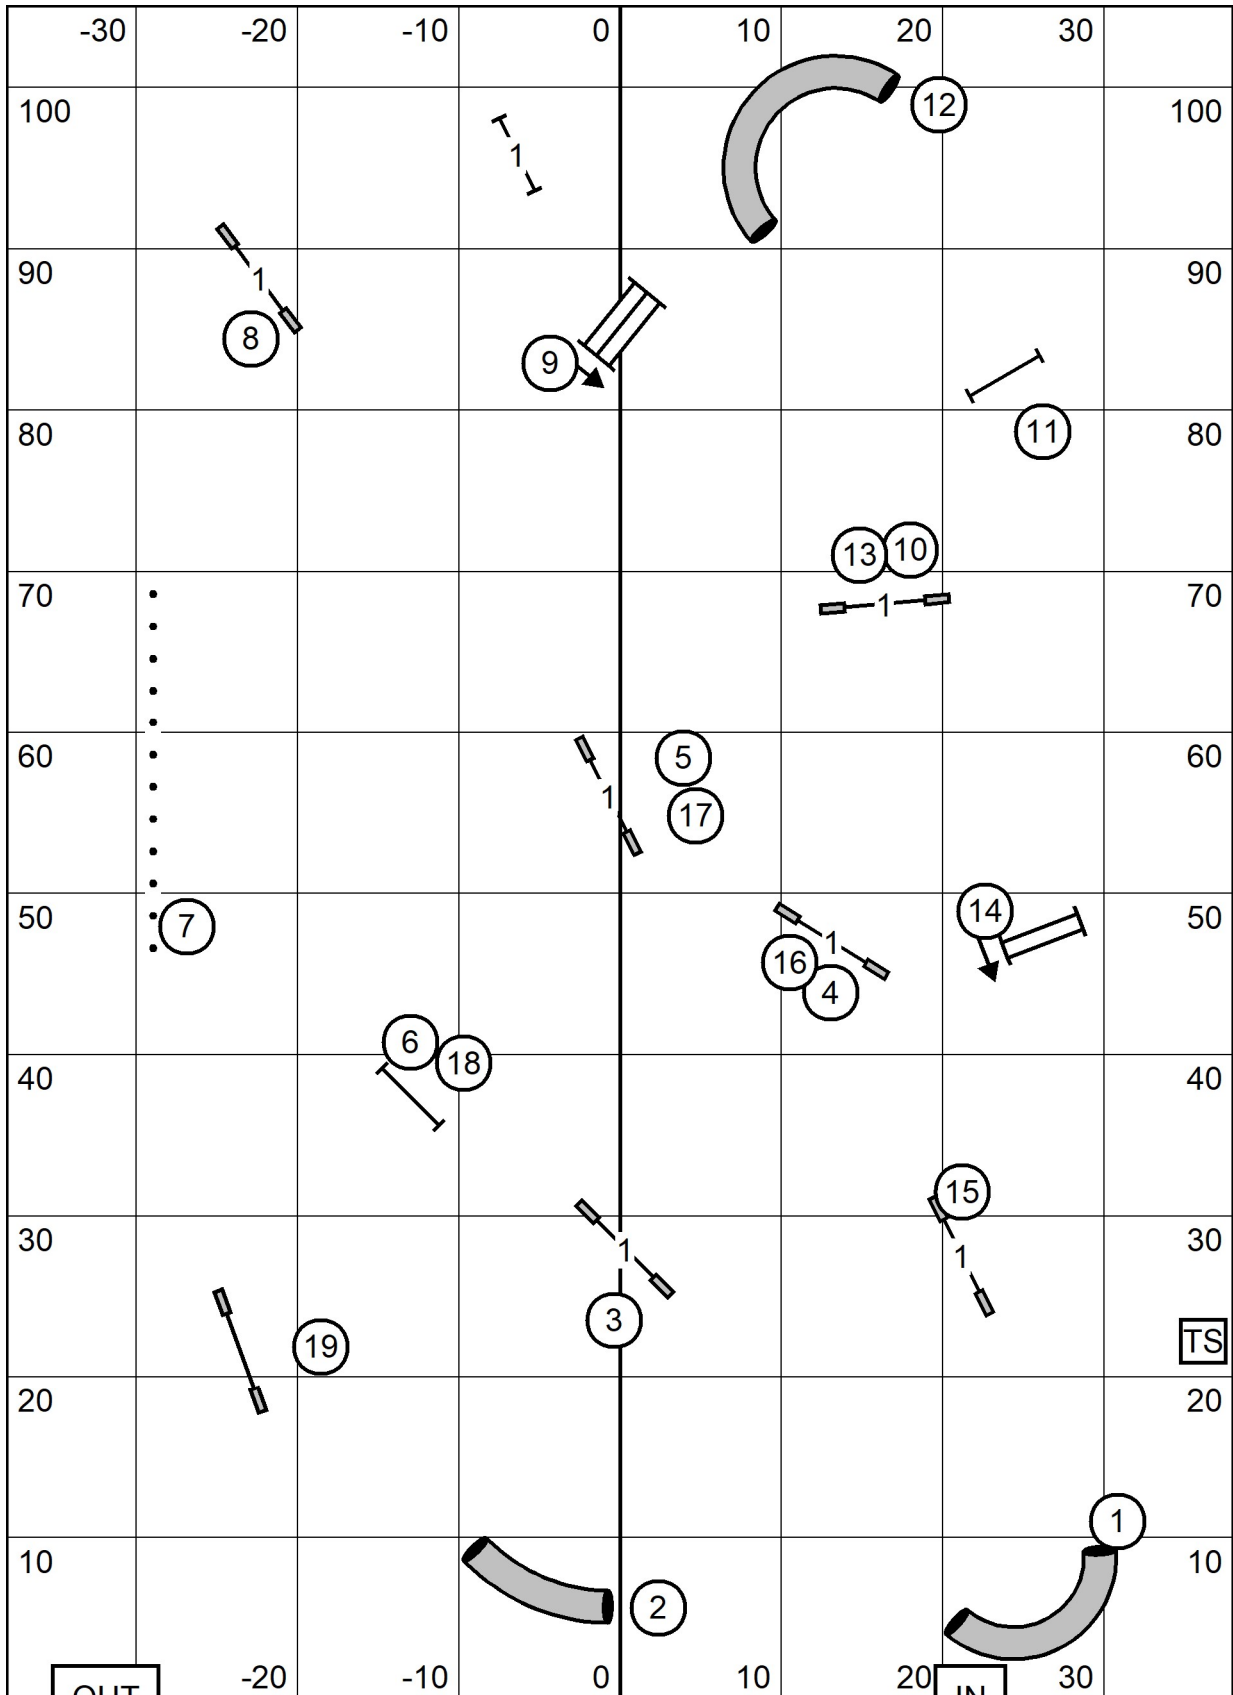

NORTH SHORE KENNEL CLUB  
 SATURDAY: Aug 21, 2021 Indoors; Turf  
 Judge: Sandy Moody 76 x 105

**PREMIER**  
**JWW**

OUT

IN

TS

NORTH SHORE KENNEL CLUB  
 SATURDAY: Aug 21, 2021 Indoors; Turf  
 Judge: Sandy Moody 76 x 105

EX/MAS  
 JWW

OUT

IN

NORTH SHORE KENNEL CLUB  
 SATURDAY: Aug 21, 2021 Indoors; Turf  
 Judge: Sandy Moody 76 x 105

OPEN  
 JWW

NORTH SHORE KENNEL CLUB  
 SATURDAY: Aug 21, 2021 Indoors; Turf  
 Judge: Sandy Miody 76 x 105

**NOVICE**  
**JWW**

OUT

IN

TS

NORTH SHORE KENNEL CLUB

PREMIER  
STD

SATURDAY: Aug 21, 2021 Indoors; Turf  
Judge: Sandy Moody 76 x 105

NORTH SHORE KENNEL CLUB  
 SATURDAY: Aug 21, 2021 Indoors; Turf  
 Judge: Sandy Miody 76 x 105

TS EX/MAS  
 STD

NORTH SHORE KENNEL CLUB  
 SATURDAY: Aug 21, 2021 Indoors; Turf  
 Judge: Sandy Moody 76 x 105

**NOVICE  
STD**