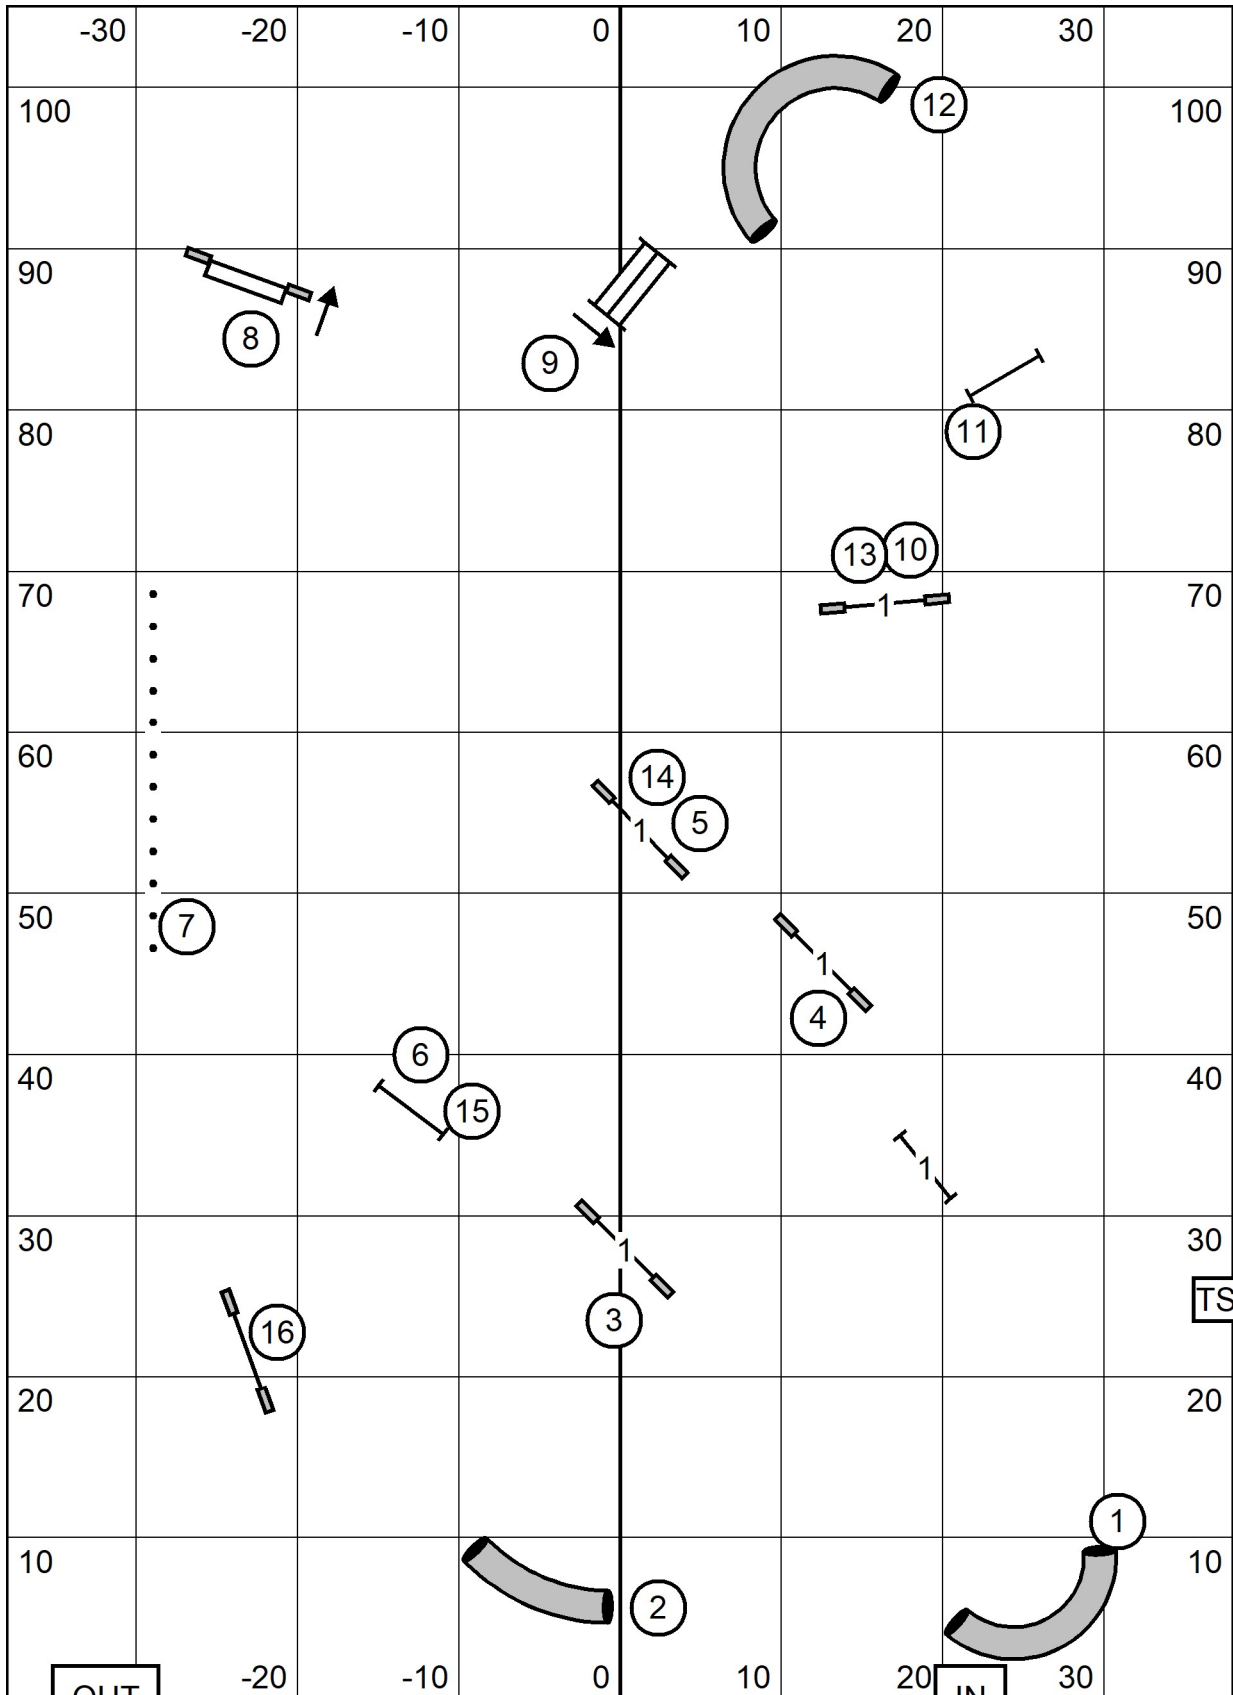

NORTH SHORE KENNEL CLUB  
 SATURDAY: Aug 21, 2021 Indoors; Turf  
 Judge: Sandy Moody 76 x 105

**PREMIER**  
**JWW**

OUT

IN

TS

NORTH SHORE KENNEL CLUB  
 SATURDAY: Aug 21, 2021 Indoors; Turf  
 Judge: Sandy Moody 76 x 105

EX/MAS  
 JWW

OUT

IN

NORTH SHORE KENNEL CLUB  
 SATURDAY: Aug 21, 2021 Indoors; Turf  
 Judge: Sandy Moody 76 x 105

OPEN  
 JWW

NORTH SHORE KENNEL CLUB  
 SATURDAY: Aug 21, 2021 Indoors; Turf  
 Judge: Sandy Miody 76 x 105

**NOVICE**  
**JWW**

OUT

IN

TS

NORTH SHORE KENNEL CLUB

PREMIER  
STD

SATURDAY: Aug 21, 2021 Indoors; Turf  
Judge: Sandy Moody 76 x 105

NORTH SHORE KENNEL CLUB  
 SATURDAY: Aug 21, 2021 Indoors; Turf  
 Judge: Sandy Miody 76 x 105

TS EX/MAS  
 STD

NORTH SHORE KENNEL CLUB  
 SATURDAY: Aug 21, 2021 Indoors; Turf  
 Judge: Sandy Moody 76 x 105

**NOVICE  
STD**