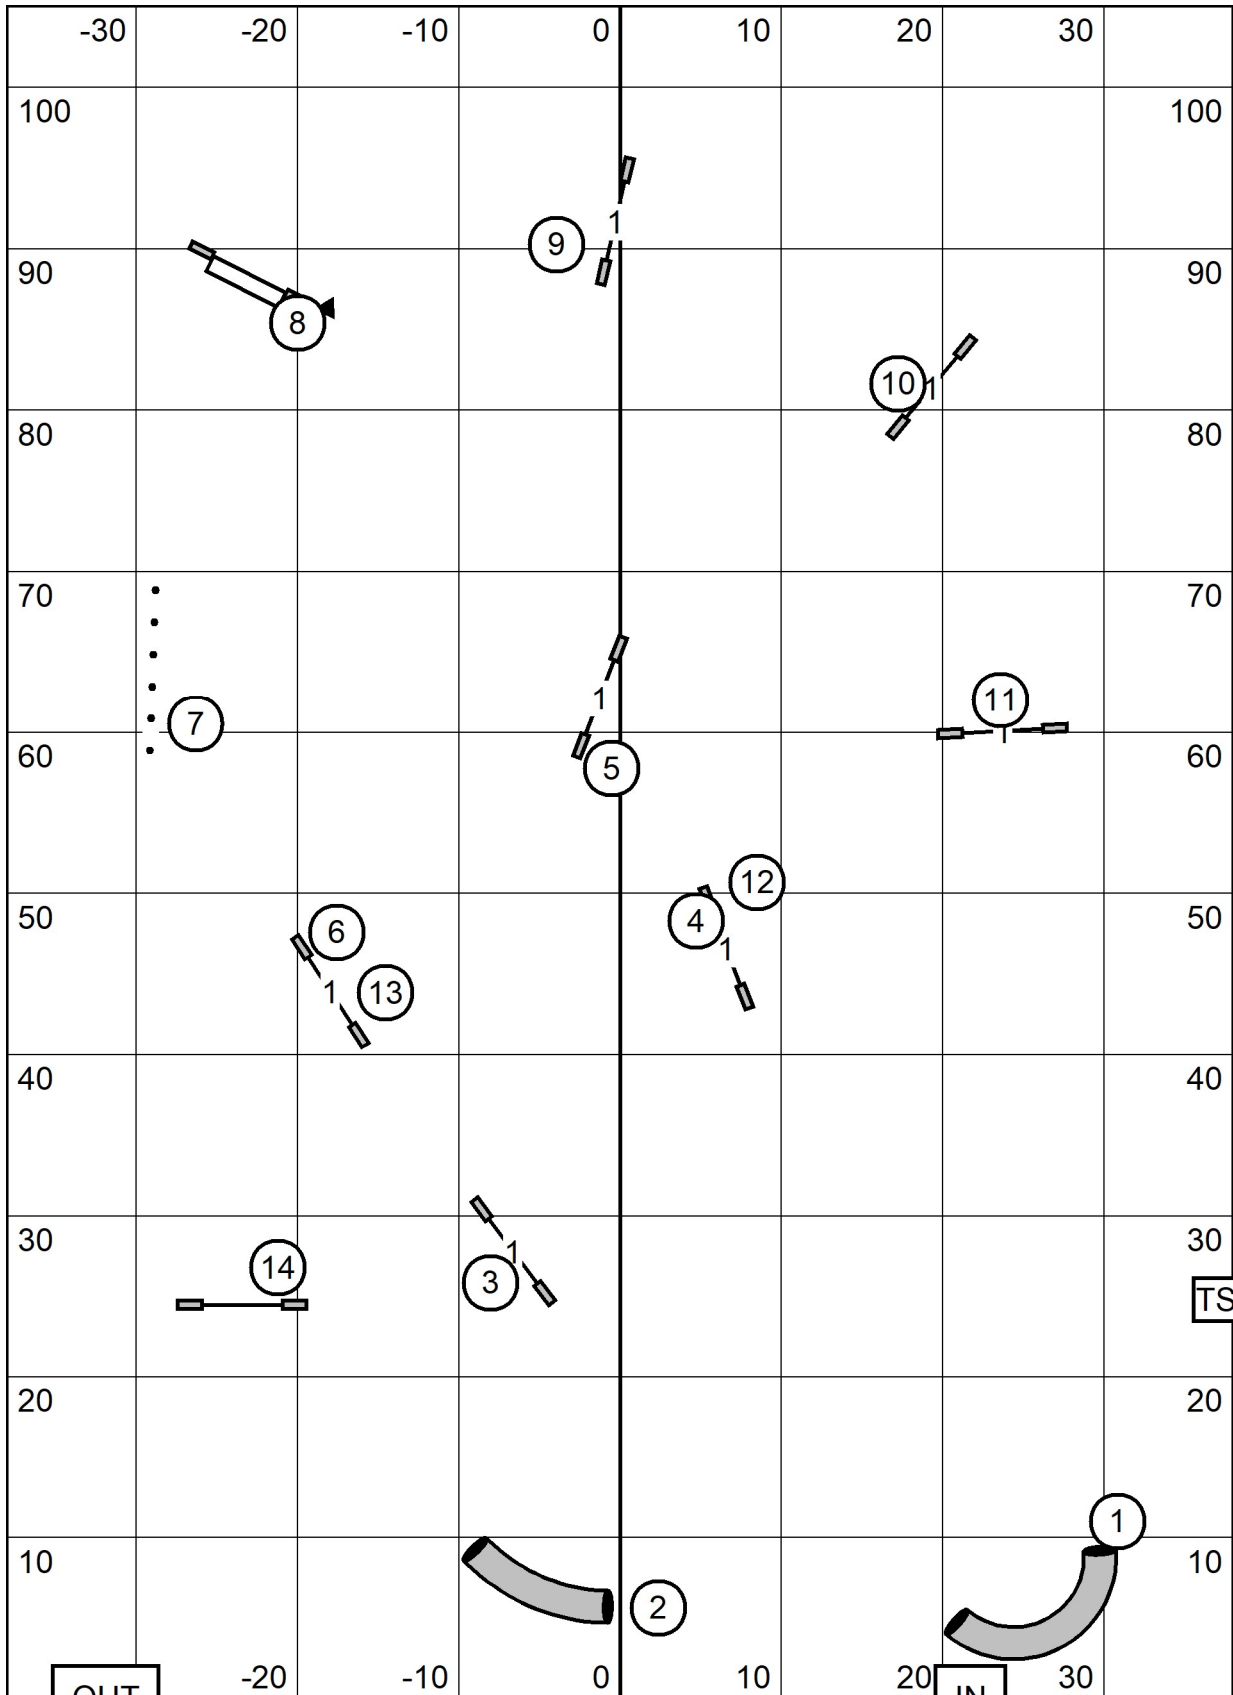

NORTH SHORE KENNEL CLUB  
 SATURDAY: Aug 21, 2021 Indoors; Turf  
 Judge: Sandy Moody 76 x 105

**PREMIER**  
**JWW**

OUT

IN

TS

NORTH SHORE KENNEL CLUB  
 SATURDAY: Aug 21, 2021 Indoors; Turf  
 Judge: Sandy Moody 76 x 105

EX/MAS  
 JWW

OUT

IN

NORTH SHORE KENNEL CLUB  
 SATURDAY: Aug 21, 2021 Indoors; Turf  
 Judge: Sandy Moody 76 x 105

OPEN  
 JWW

NORTH SHORE KENNEL CLUB  
 SATURDAY: Aug 21, 2021 Indoors; Turf  
 Judge: Sandy Miody 76 x 105

**NOVICE**  
**JWW**

OUT

IN

TS

NORTH SHORE KENNEL CLUB

PREMIER  
STD

SATURDAY: Aug 21, 2021 Indoors; Turf  
Judge: Sandy Moody 76 x 105

NORTH SHORE KENNEL CLUB  
 SATURDAY: Aug 21, 2021 Indoors; Turf  
 Judge: Sandy Miody 76 x 105

TS EX/MAS  
 STD

NORTH SHORE KENNEL CLUB  
 SATURDAY: Aug 21, 2021 Indoors; Turf  
 Judge: Sandy Moody 76 x 105

**NOVICE  
STD**