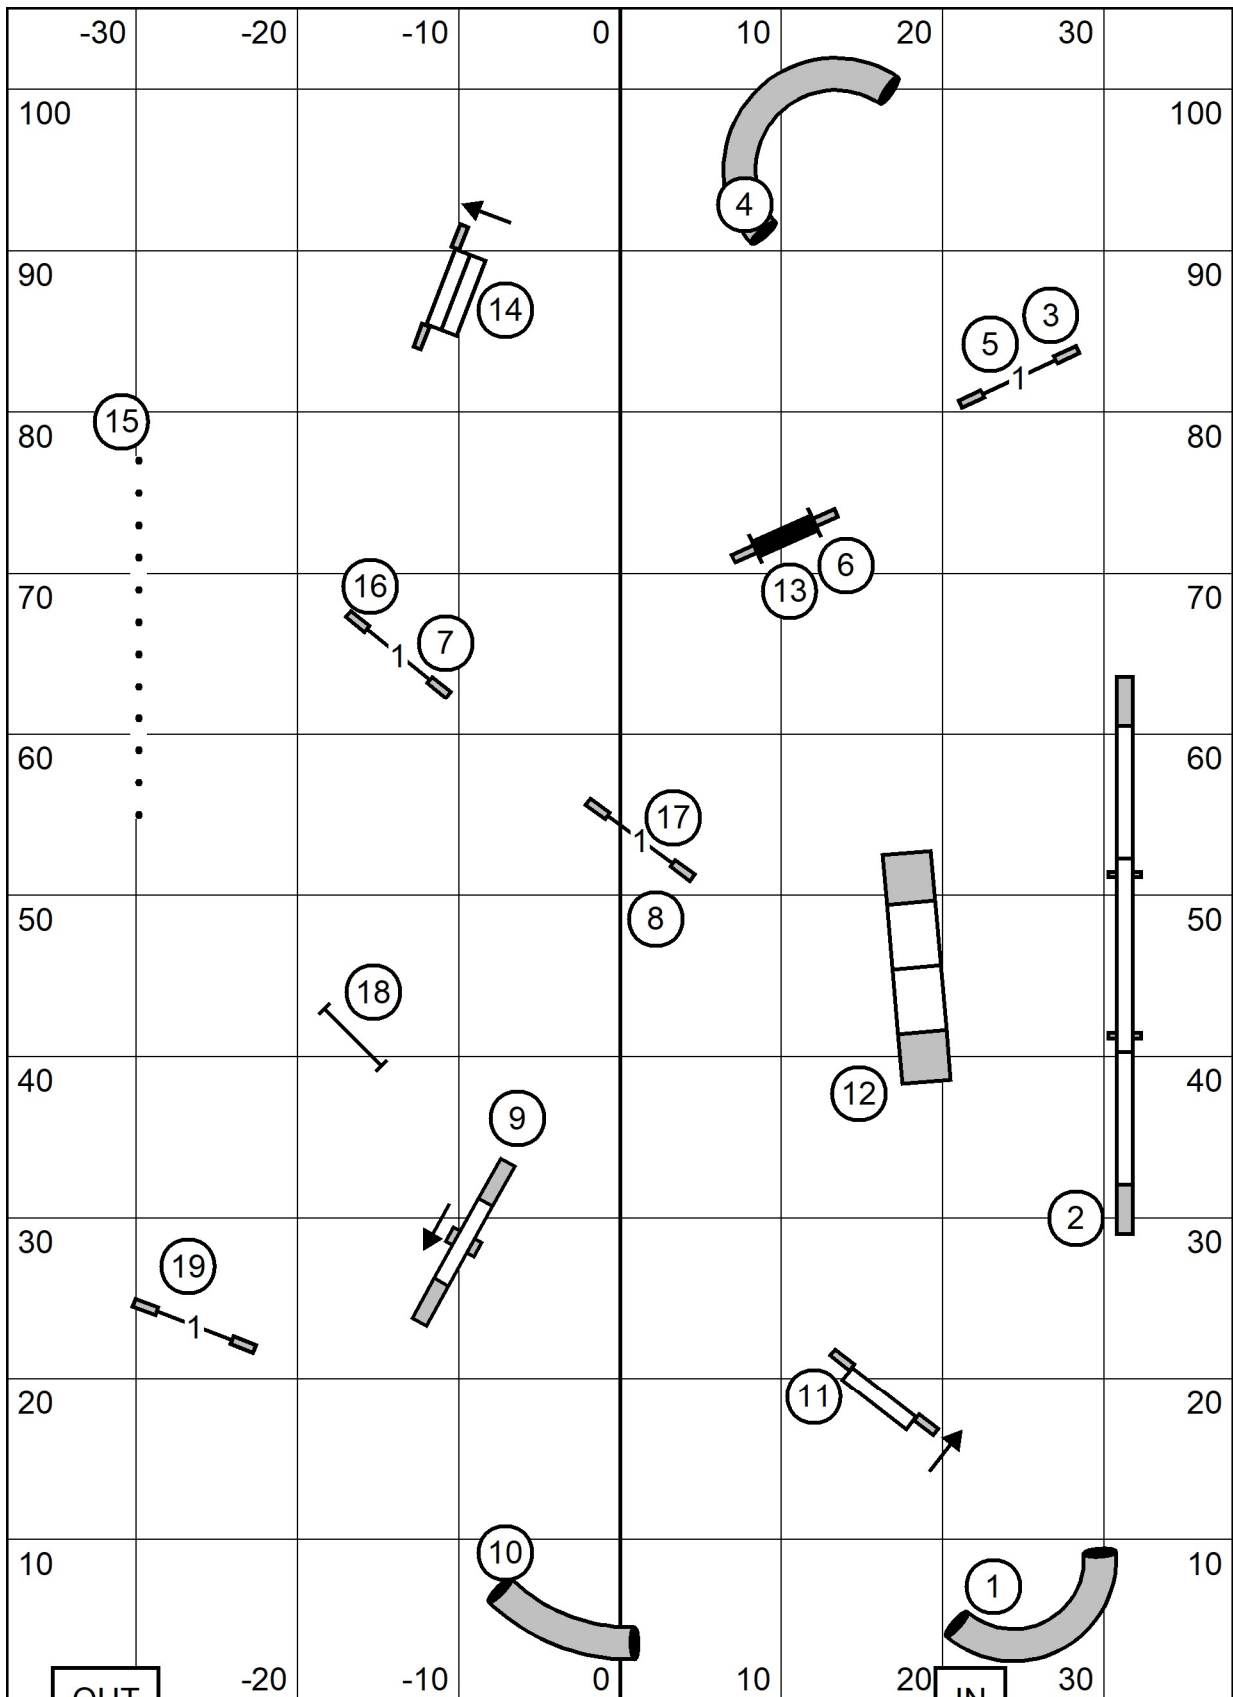

NORTH SHORE KENNEL CLUB  
 SATURDAY: Aug 21, 2021 Indoors; Turf  
 Judge: Sandy Moody 76 x 105

**PREMIER**  
**JWW**

OUT

IN

TS

NORTH SHORE KENNEL CLUB  
 SATURDAY: Aug 21, 2021 Indoors; Turf  
 Judge: Sandy Moody 76 x 105

EX/MAS  
 JWW

OUT

IN

NORTH SHORE KENNEL CLUB  
 SATURDAY: Aug 21, 2021 Indoors; Turf  
 Judge: Sandy Moody 76 x 105

OPEN  
 JWW

NORTH SHORE KENNEL CLUB  
 SATURDAY: Aug 21, 2021 Indoors; Turf  
 Judge: Sandy Miody 76 x 105

**NOVICE**  
**JWW**

OUT

IN

TS

NORTH SHORE KENNEL CLUB

PREMIER  
STD

SATURDAY: Aug 21, 2021 Indoors; Turf  
Judge: Sandy Moody 76 x 105

NORTH SHORE KENNEL CLUB  
 SATURDAY: Aug 21, 2021 Indoors; Turf  
 Judge: Sandy Miody 76 x 105

TS EX/MAS  
 STD

NORTH SHORE KENNEL CLUB  
 SATURDAY: Aug 21, 2021 Indoors; Turf  
 Judge: Sandy Moody 76 x 105

**NOVICE  
STD**