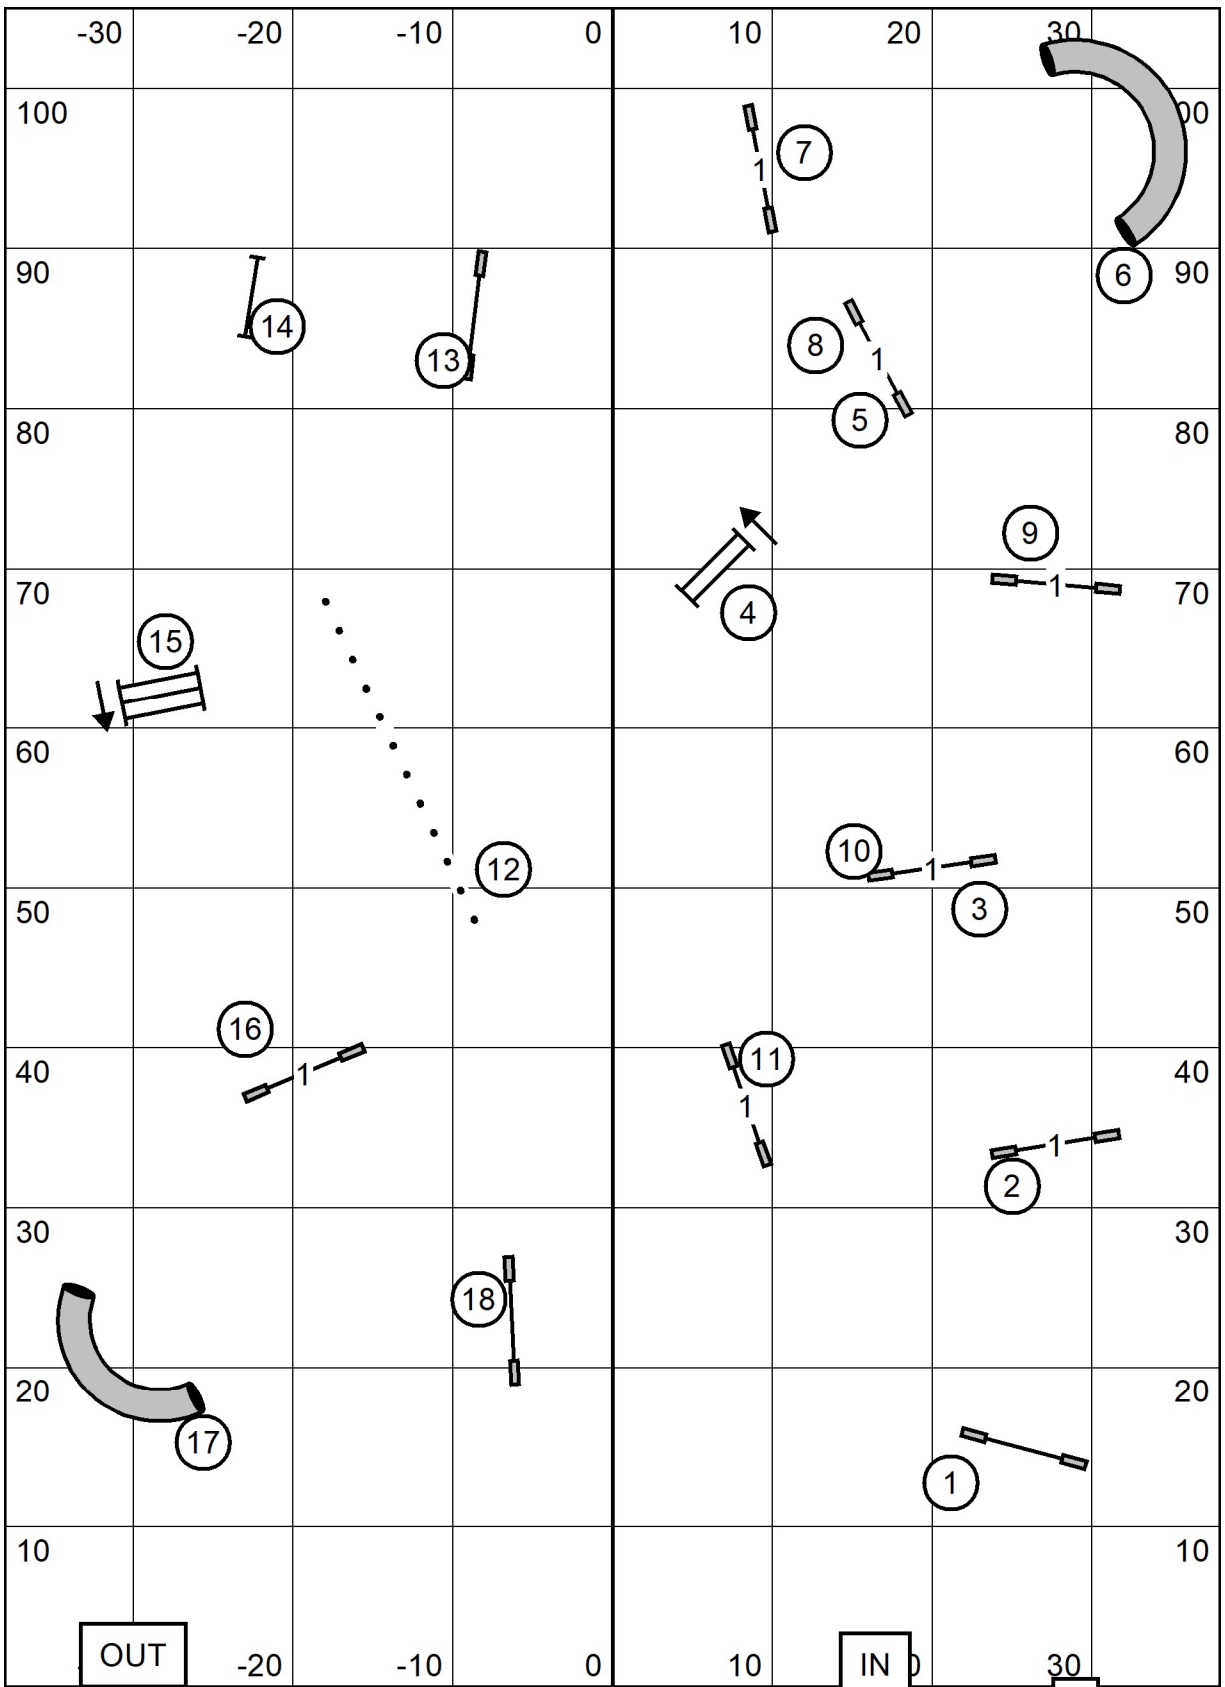

NORTH SHORE KENNEL CLUB
 SUNDAY: Aug 22, 2021 Indoors; Turf
 Judge: Sandy Moody 76 x 105

IN D 30
 TS
EX/MAS
STD

NORTH SHORE KENNEL CLUB
 SUNDAY: Aug 22, 2021 Indoors; Turf
 Judge: Sandy Moody 76 x 105

OUT IN TS

**OPEN
STD**

OUT

IN

TS

NORTH SHORE KENNEL CLUB
 SUNDAY: Aug 22, 2021 Indoors; Turf
 Judge: Sandy Moody 76 x 105

NOVICE
 STD

NORTH SHORE KENNEL CLUB
 SUNDAY: Aug 22, 2021 Indoors; Turf
 Judge: Sandy Moody 76 x 105

7 5 3 — EXM 3 5 7
5 3 - - - - - OPN
5 - - - - - 3 - - - - - NO

FAST

NORTH SHORE KENNEL CLUB

SUNDAY: Aug 22, 2021

Indoors; Turf

Judge: Sandy Moody

76 x 105

T2B

NORTH SHORE KENNEL CLUB
 SUNDAY: Aug 22, 2021 Indoors; Turf
 Judge: Sandy Moody 76 x 105

IN D 30
EX/MAS
JWW

NORTH SHORE KENNEL CLUB

SUNDAY: Aug 22, 2021 Indoors; Turf
 Judge: Sandy Moody 76 x 105

**OPEN
 JWW**