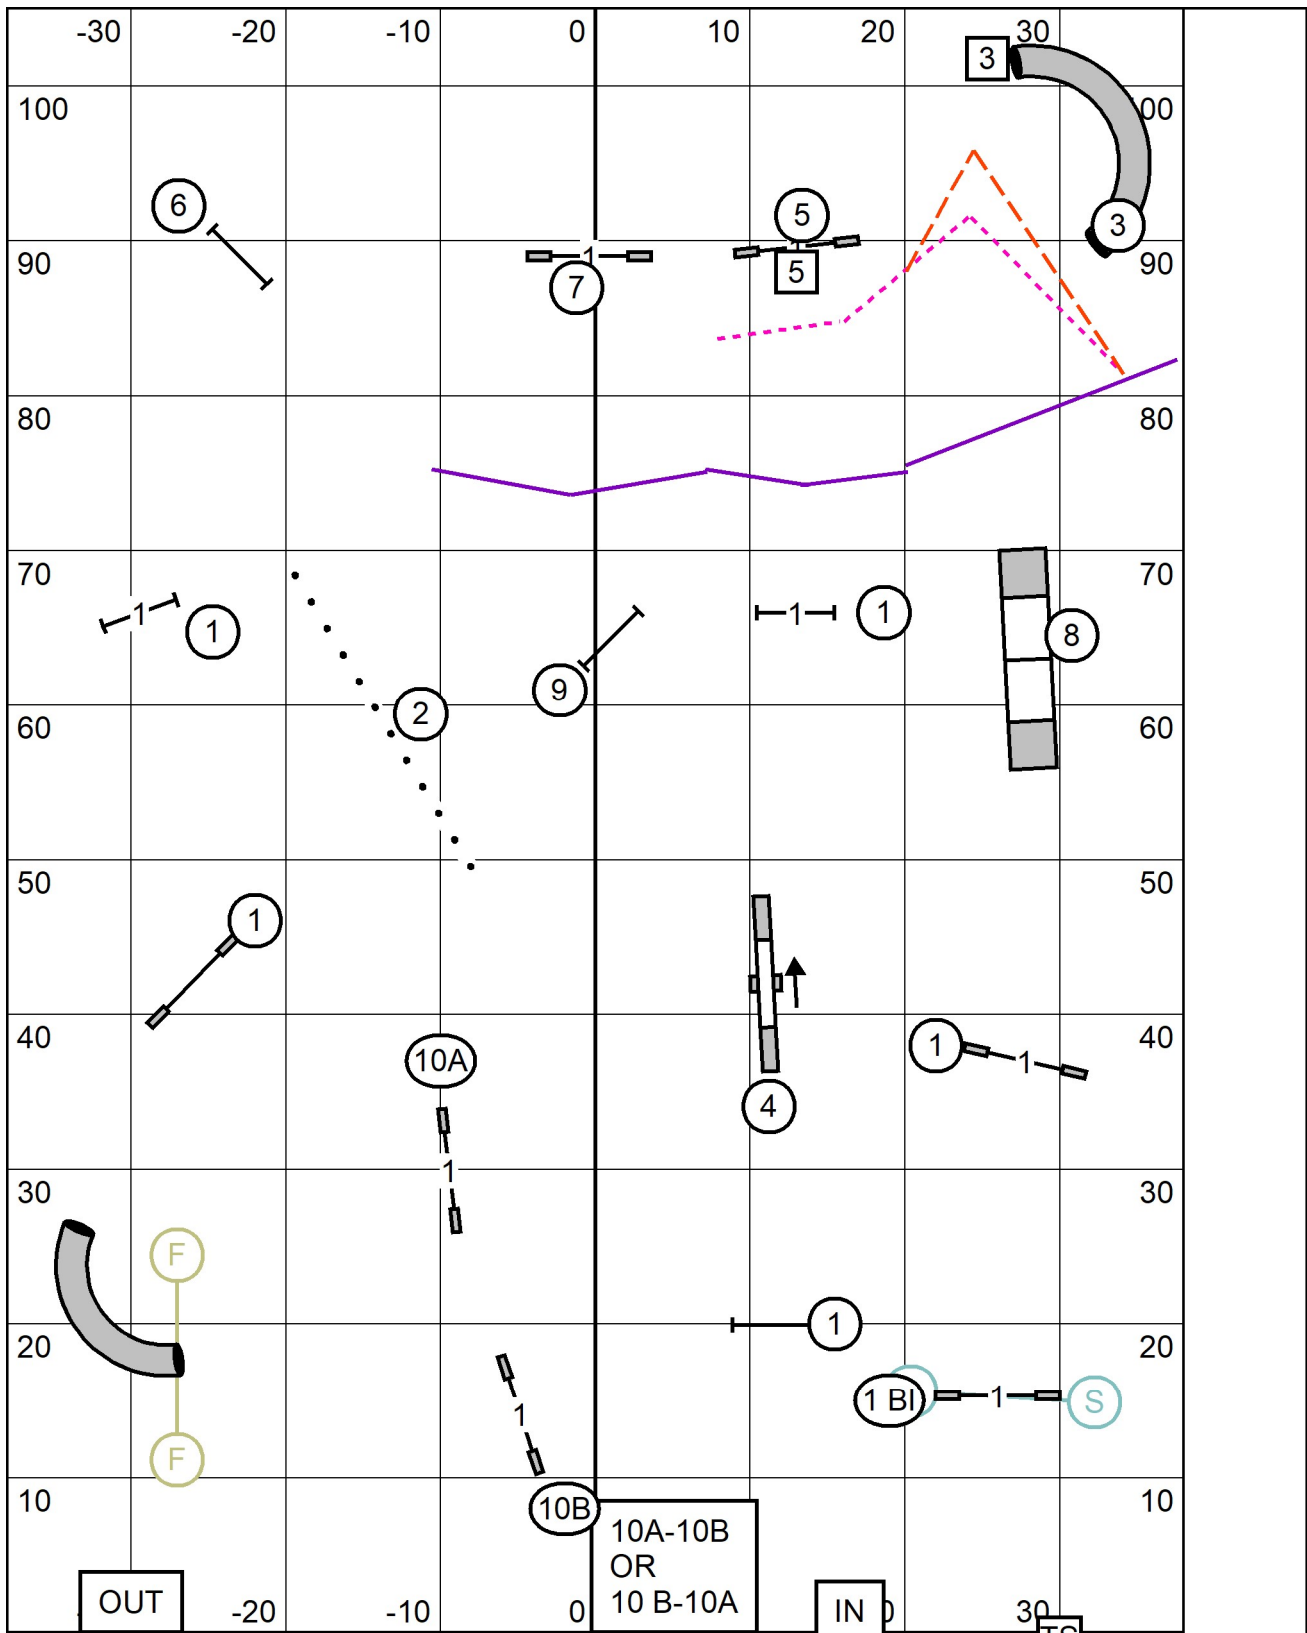

NORTH SHORE KENNEL CLUB
 SUNDAY: Aug 22, 2021 Indoors; Turf
 Judge: Sandy Moody 76 x 105

IN D 30
 TS
EX/MAS
STD

NORTH SHORE KENNEL CLUB
 SUNDAY: Aug 22, 2021 Indoors; Turf
 Judge: Sandy Moody 76 x 105

OUT IN TS

**OPEN
STD**

OUT

IN

TS

NORTH SHORE KENNEL CLUB
 SUNDAY: Aug 22, 2021 Indoors; Turf
 Judge: Sandy Moody 76 x 105

NOVICE
 STD

NORTH SHORE KENNEL CLUB
 SUNDAY: Aug 22, 2021 Indoors; Turf
 Judge: Sandy Moody 76 x 105

7 5 3 — EXM 3 5 7
5 3 - - - - - OPN
5 - - - - - 3 - - - - - NO

FAST

NORTH SHORE KENNEL CLUB

SUNDAY: Aug 22, 2021

Indoors; Turf

Judge: Sandy Moody

76 x 105

T2B

NORTH SHORE KENNEL CLUB
 SUNDAY: Aug 22, 2021 Indoors; Turf
 Judge: Sandy Moody 76 x 105

IN D 30
EX/MAS
JWW

NORTH SHORE KENNEL CLUB

SUNDAY: Aug 22, 2021 Indoors; Turf
 Judge: Sandy Moody 76 x 105

**OPEN
 JWW**