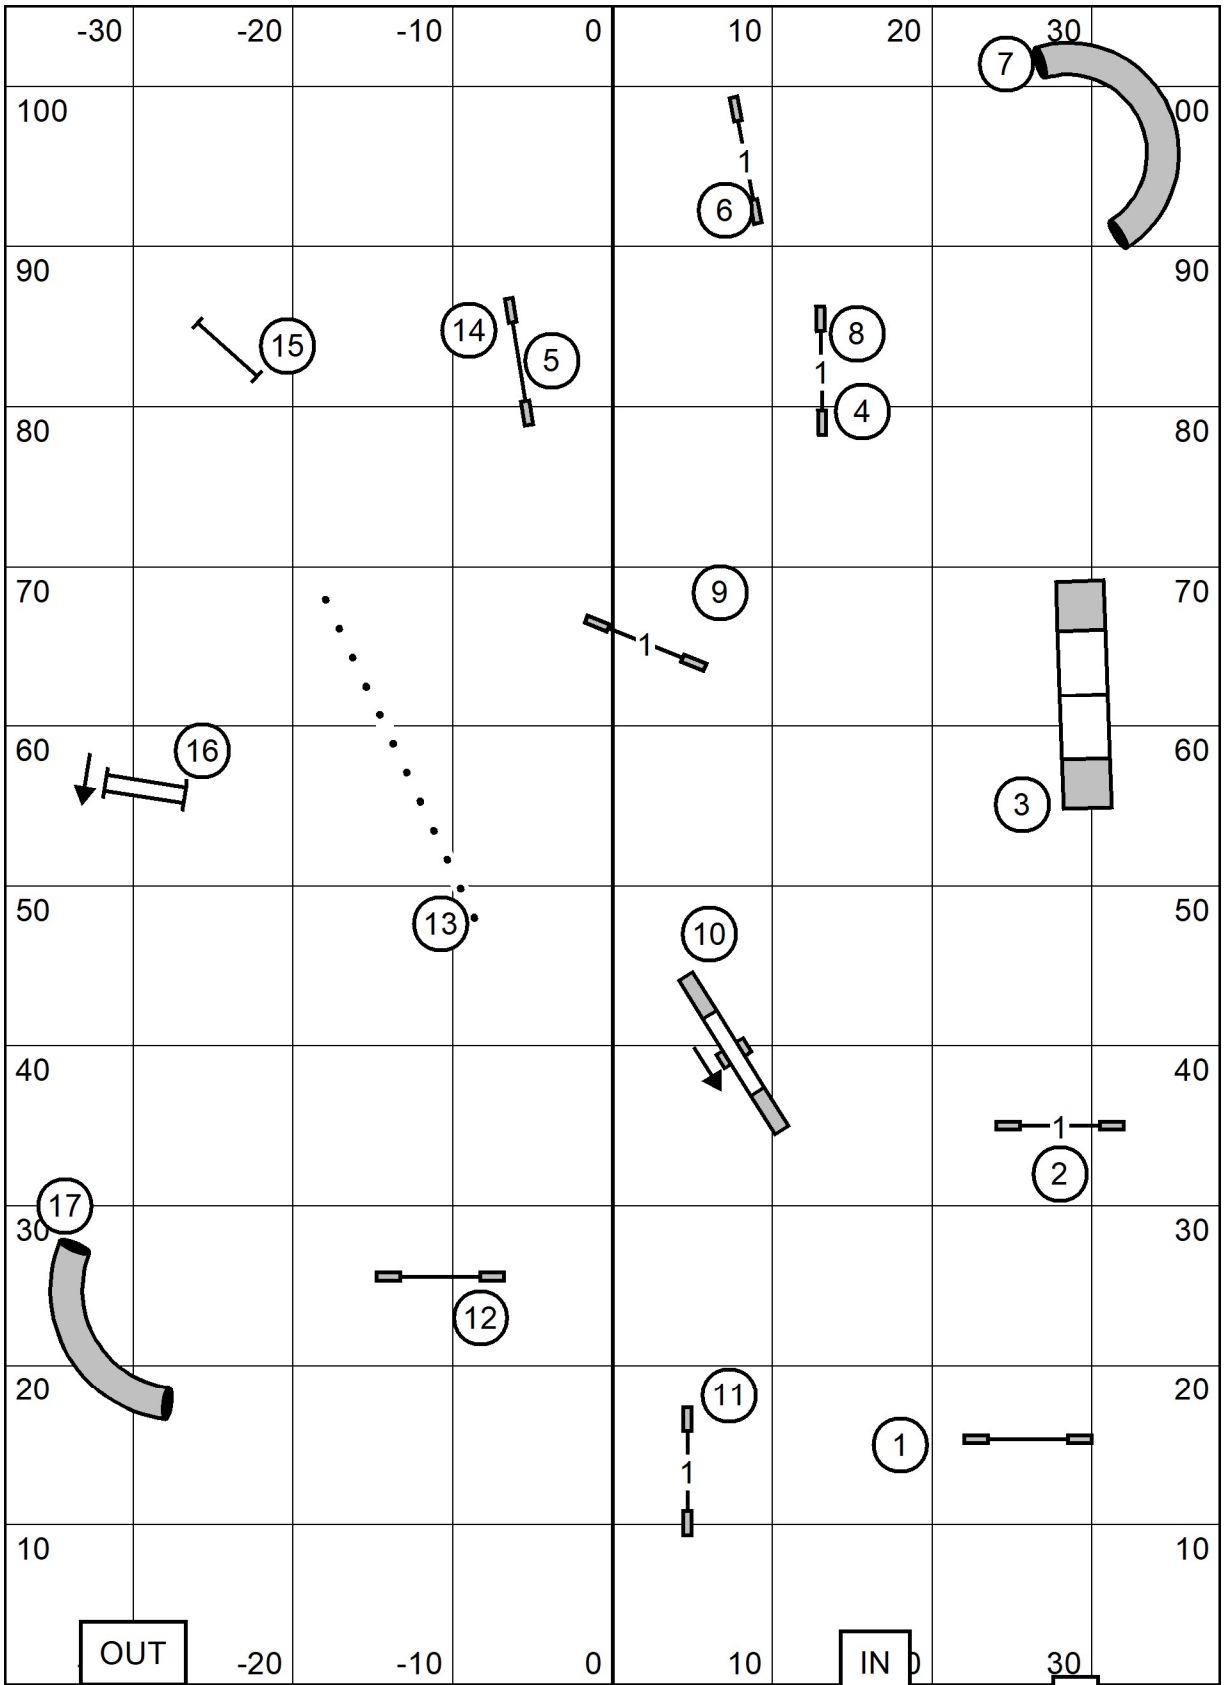

NORTH SHORE KENNEL CLUB
 SUNDAY: Aug 22, 2021 Indoors; Turf
 Judge: Sandy Moody 76 x 105

IN D 30
 TS
EX/MAS
STD

NORTH SHORE KENNEL CLUB
 SUNDAY: Aug 22, 2021 Indoors; Turf
 Judge: Sandy Moody 76 x 105

OUT IN TS

**OPEN
STD**

OUT

IN

TS

NORTH SHORE KENNEL CLUB
 SUNDAY: Aug 22, 2021 Indoors; Turf
 Judge: Sandy Moody 76 x 105

NOVICE
 STD

NORTH SHORE KENNEL CLUB
 SUNDAY: Aug 22, 2021 Indoors; Turf
 Judge: Sandy Moody 76 x 105

7 5 3 — EXM 3 5 7
5 3 - - - - - OPN
5 - - - - - 3 - - - - - NO

FAST

NORTH SHORE KENNEL CLUB

SUNDAY: Aug 22, 2021

Indoors; Turf

Judge: Sandy Moody

76 x 105

T2B

NORTH SHORE KENNEL CLUB
 SUNDAY: Aug 22, 2021 Indoors; Turf
 Judge: Sandy Moody 76 x 105

IN D 30
EX/MAS
JWW

NORTH SHORE KENNEL CLUB

SUNDAY: Aug 22, 2021 Indoors; Turf
 Judge: Sandy Moody 76 x 105

**OPEN
 JWW**