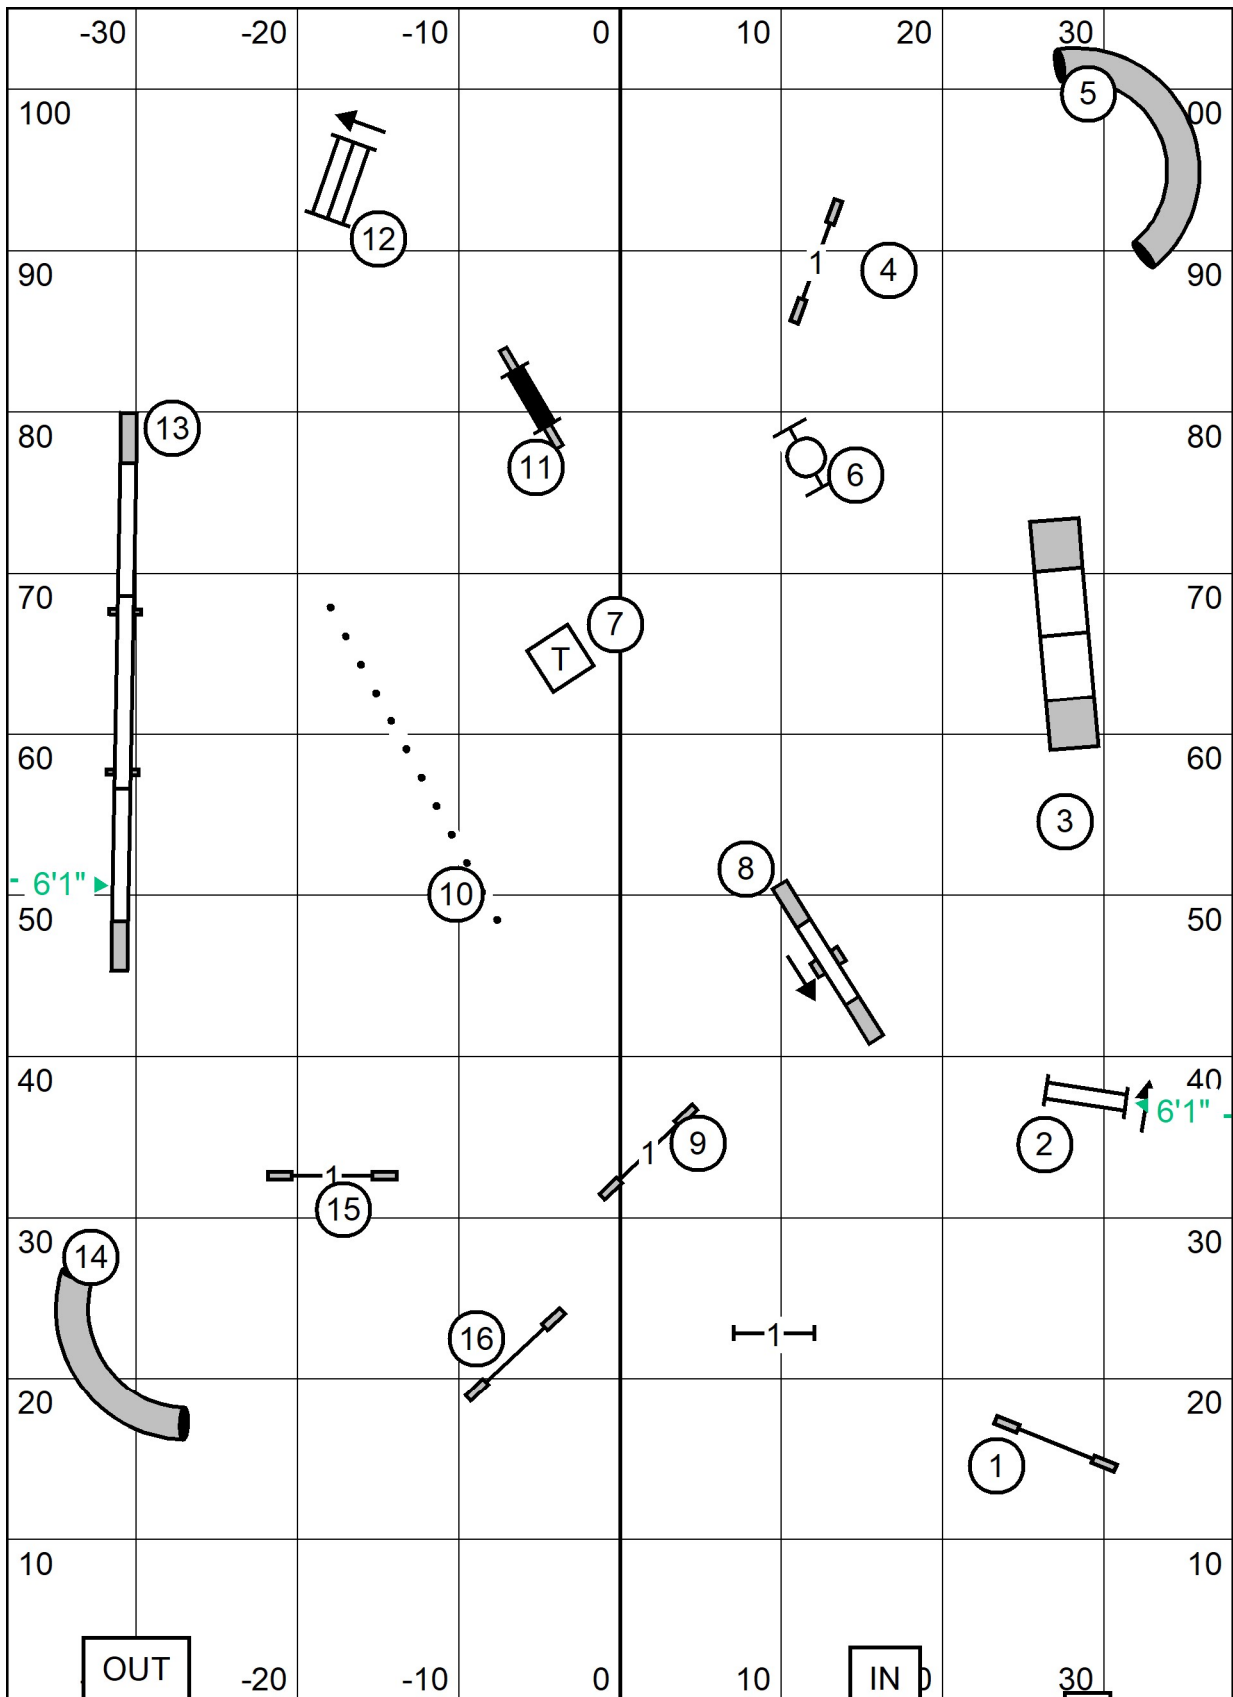

NORTH SHORE KENNEL CLUB
 SUNDAY: Aug 22, 2021 Indoors; Turf
 Judge: Sandy Moody 76 x 105

IN D 30
 TS
EX/MAS
STD

NORTH SHORE KENNEL CLUB
 SUNDAY: Aug 22, 2021 Indoors; Turf
 Judge: Sandy Moody 76 x 105

OUT IN TS

**OPEN
STD**

OUT

IN

TS

NORTH SHORE KENNEL CLUB
 SUNDAY: Aug 22, 2021 Indoors; Turf
 Judge: Sandy Moody 76 x 105

NOVICE
 STD

NORTH SHORE KENNEL CLUB
 SUNDAY: Aug 22, 2021 Indoors; Turf
 Judge: Sandy Moody 76 x 105

7 5 3 — EXM 3 5 7
5 3 - - - - - OPN
5 - - - - - 3 - - - - - NO

FAST

NORTH SHORE KENNEL CLUB

SUNDAY: Aug 22, 2021

Indoors; Turf

Judge: Sandy Moody

76 x 105

T2B

NORTH SHORE KENNEL CLUB

SUNDAY: Aug 22, 2021 Indoors; Turf
 Judge: Sandy Moody 76 x 105

NOVICE
JWW