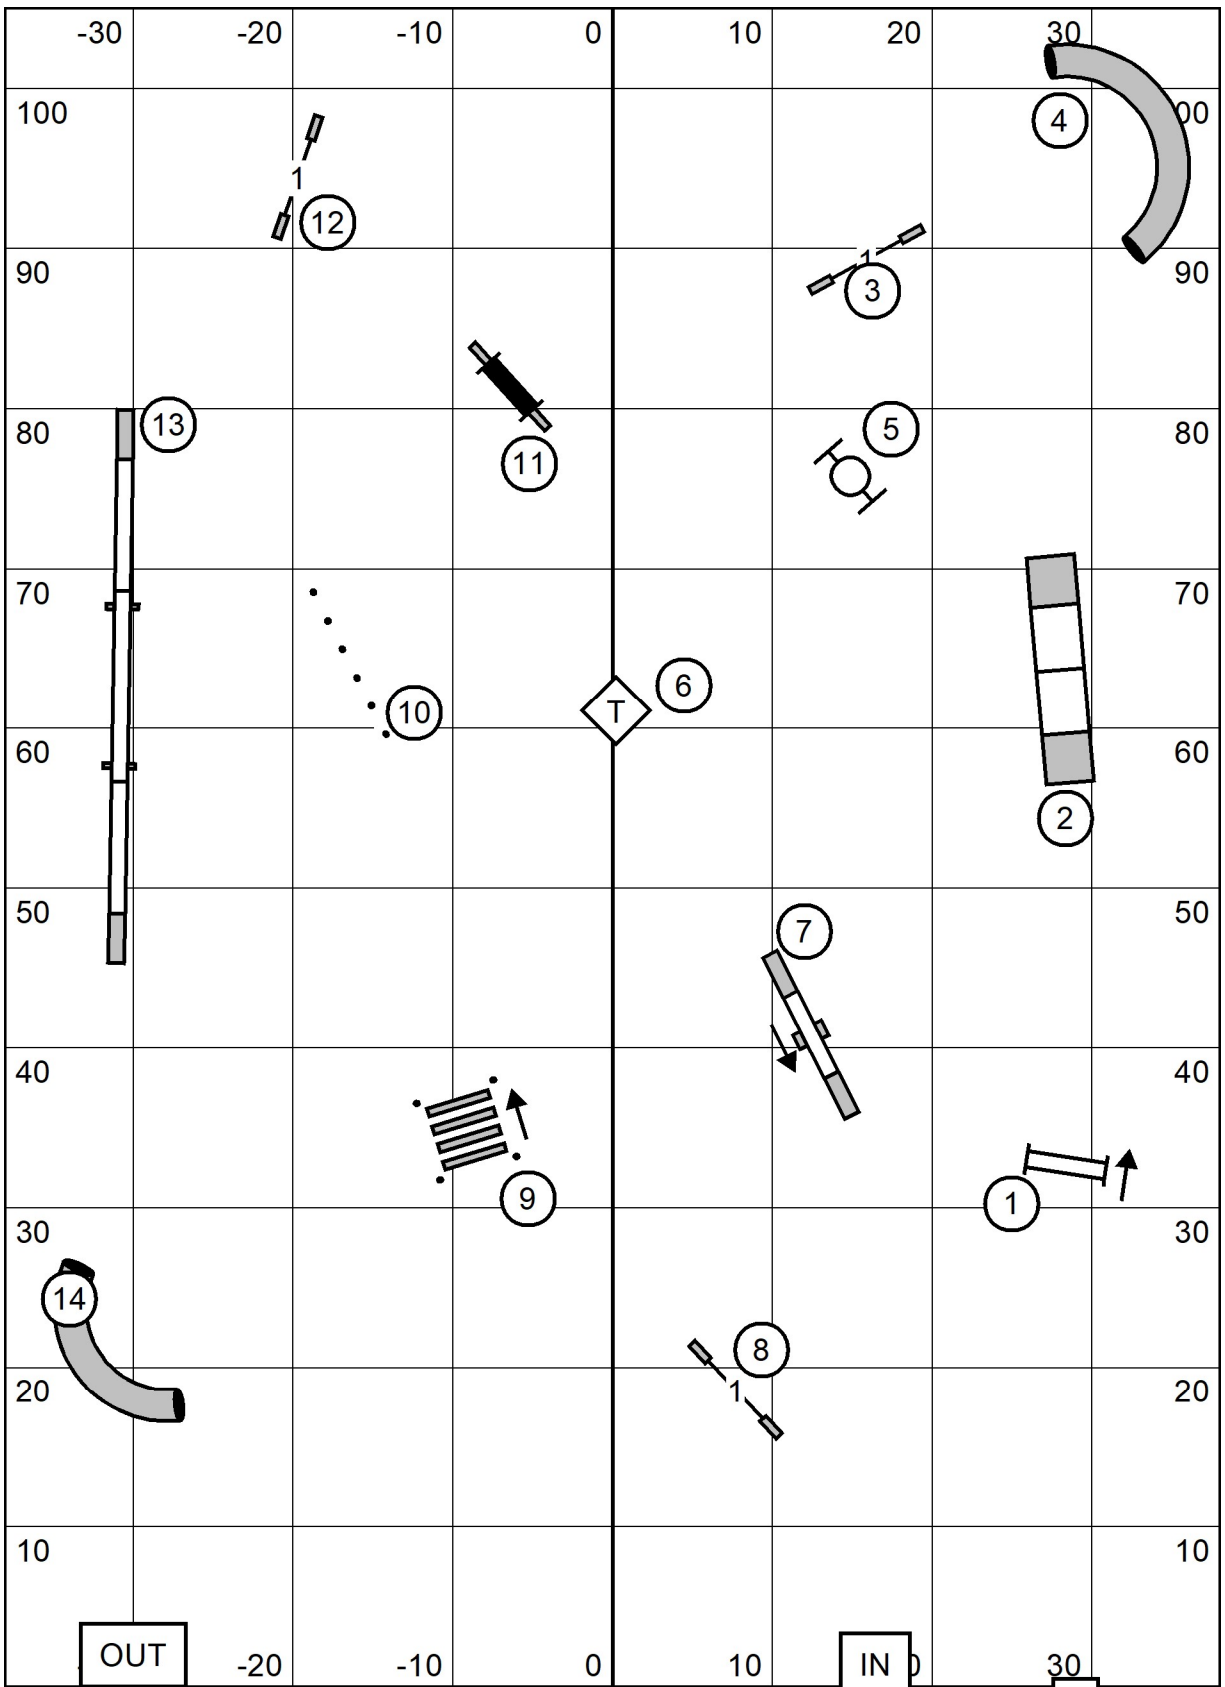

NORTH SHORE KENNEL CLUB
 SUNDAY: Aug 22, 2021 Indoors; Turf
 Judge: Sandy Moody 76 x 105

IN D 30
 TS
EX/MAS
STD

NORTH SHORE KENNEL CLUB
 SUNDAY: Aug 22, 2021 Indoors; Turf
 Judge: Sandy Moody 76 x 105

OUT IN TS

**OPEN
STD**

OUT

IN

TS

NORTH SHORE KENNEL CLUB
 SUNDAY: Aug 22, 2021 Indoors; Turf
 Judge: Sandy Moody 76 x 105

NOVICE
 STD

NORTH SHORE KENNEL CLUB
 SUNDAY: Aug 22, 2021 Indoors; Turf
 Judge: Sandy Moody 76 x 105

7 5 3 — EXM 3 5 7
5 3 - - - - - OPN
5 - - - - - 3 - - - - - NO

FAST

NORTH SHORE KENNEL CLUB

SUNDAY: Aug 22, 2021

Indoors; Turf

Judge: Sandy Moody

76 x 105

T2B

NORTH SHORE KENNEL CLUB

SUNDAY: Aug 22, 2021 Indoors; Turf
 Judge: Sandy Moody 76 x 105

NOVICE
JWW