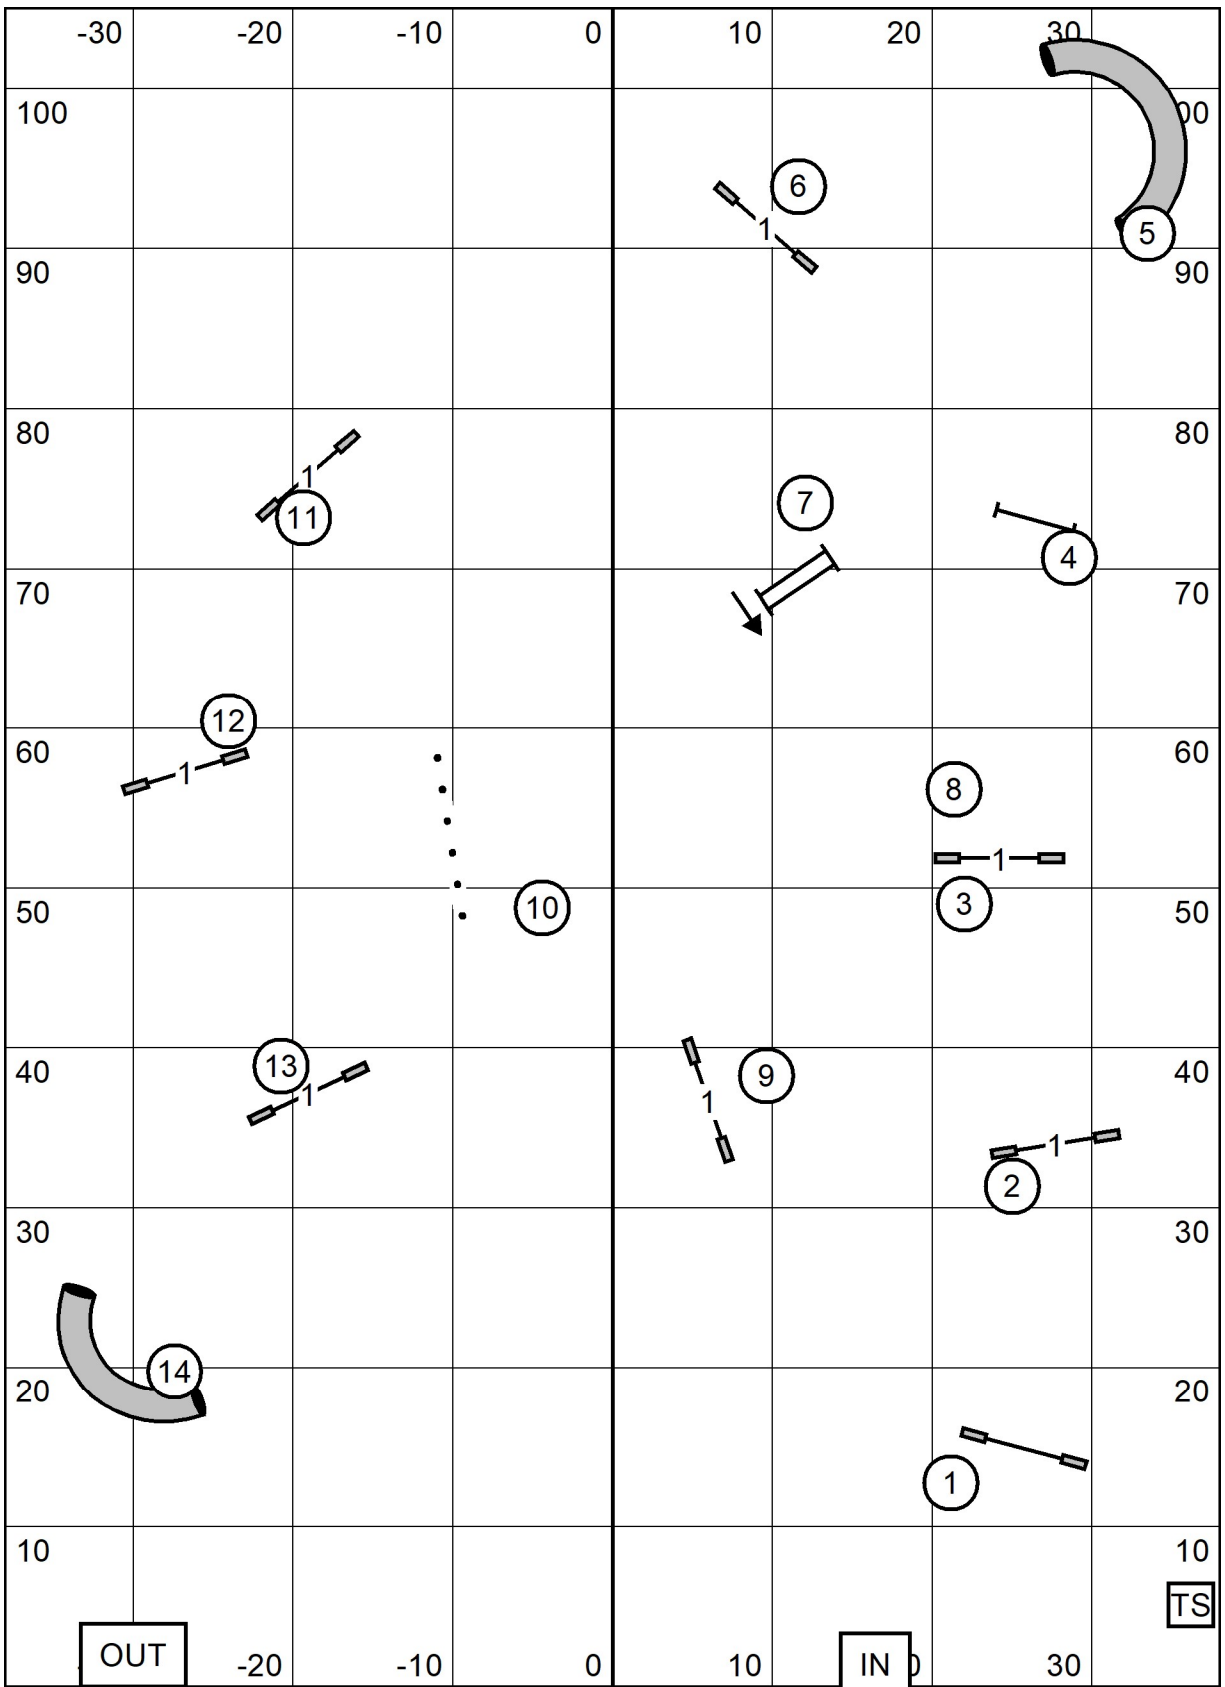

7 5 3 — EXM 3 5 7
5 3 - - - - - OPN
5 - - - - - 3 - - - - - NO

FAST

NORTH SHORE KENNEL CLUB

SUNDAY: Aug 22, 2021

Indoors; Turf

Judge: Sandy Moody

76 x 105

T2B

NORTH SHORE KENNEL CLUB
 SUNDAY: Aug 22, 2021 Indoors; Turf
 Judge: Sandy Moody 76 x 105

IN D 30
EX/MAS
JWW

NORTH SHORE KENNEL CLUB

SUNDAY: Aug 22, 2021 Indoors; Turf
 Judge: Sandy Moody 76 x 105

**OPEN
 JWW**

NORTH SHORE KENNEL CLUB

SUNDAY: Aug 22, 2021 Indoors; Turf
 Judge: Sandy Moody 76 x 105

NOVICE
JWW