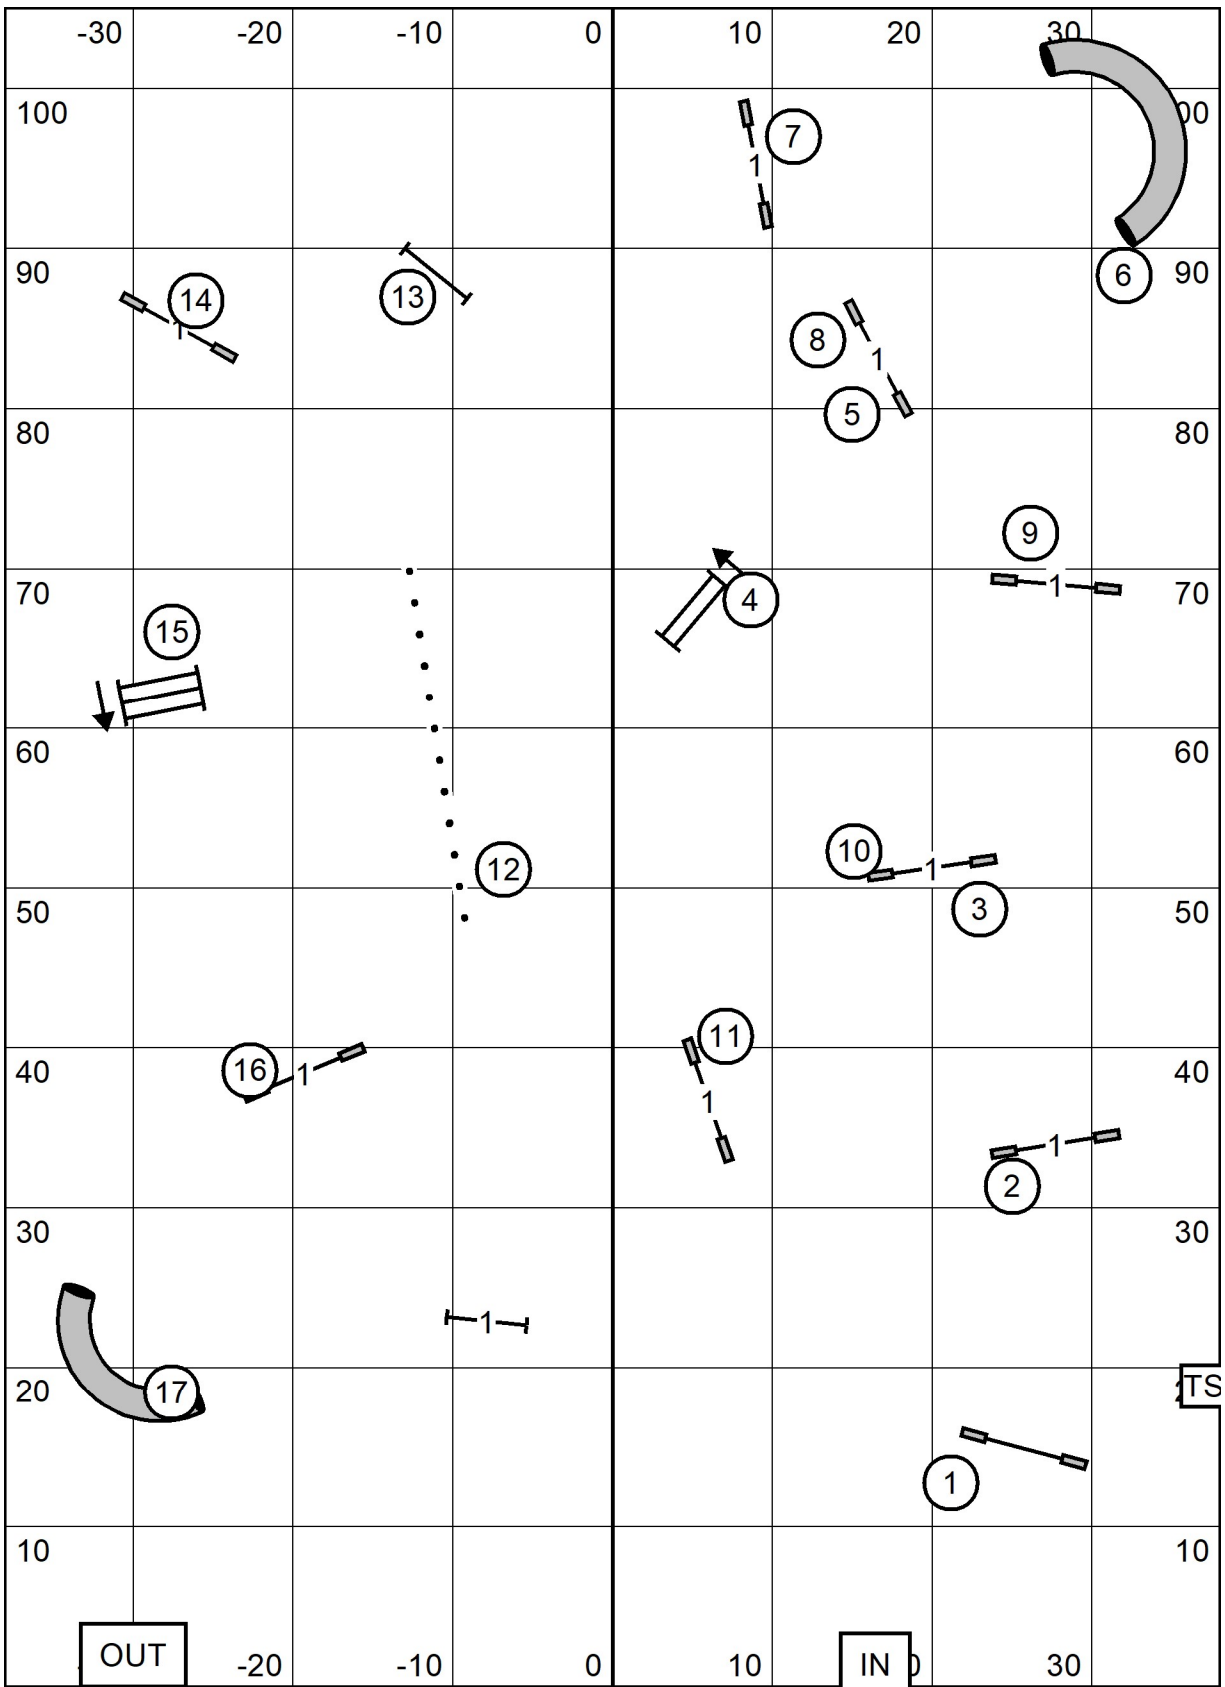

NORTH SHORE KENNEL CLUB
 SUNDAY: Aug 22, 2021 Indoors; Turf
 Judge: Sandy Moody 76 x 105

IN D 30
 TS
EX/MAS
STD

NORTH SHORE KENNEL CLUB
 SUNDAY: Aug 22, 2021 Indoors; Turf
 Judge: Sandy Moody 76 x 105

OUT IN TS

**OPEN
STD**

OUT

IN

TS

NORTH SHORE KENNEL CLUB
 SUNDAY: Aug 22, 2021 Indoors; Turf
 Judge: Sandy Moody 76 x 105

NOVICE
 STD

NORTH SHORE KENNEL CLUB
 SUNDAY: Aug 22, 2021 Indoors; Turf
 Judge: Sandy Moody 76 x 105

7 5 3 — EXM 3 5 7
5 3 - - - - - OPN
5 - - - - - 3 - - - - - NO

FAST

NORTH SHORE KENNEL CLUB

SUNDAY: Aug 22, 2021

Indoors; Turf

Judge: Sandy Moody

76 x 105

T2B

NORTH SHORE KENNEL CLUB
 SUNDAY: Aug 22, 2021 Indoors; Turf
 Judge: Sandy Moody 76 x 105

IN D 30
EX/MAS
JWW

NORTH SHORE KENNEL CLUB

SUNDAY: Aug 22, 2021 Indoors; Turf
 Judge: Sandy Moody 76 x 105

**OPEN
 JWW**