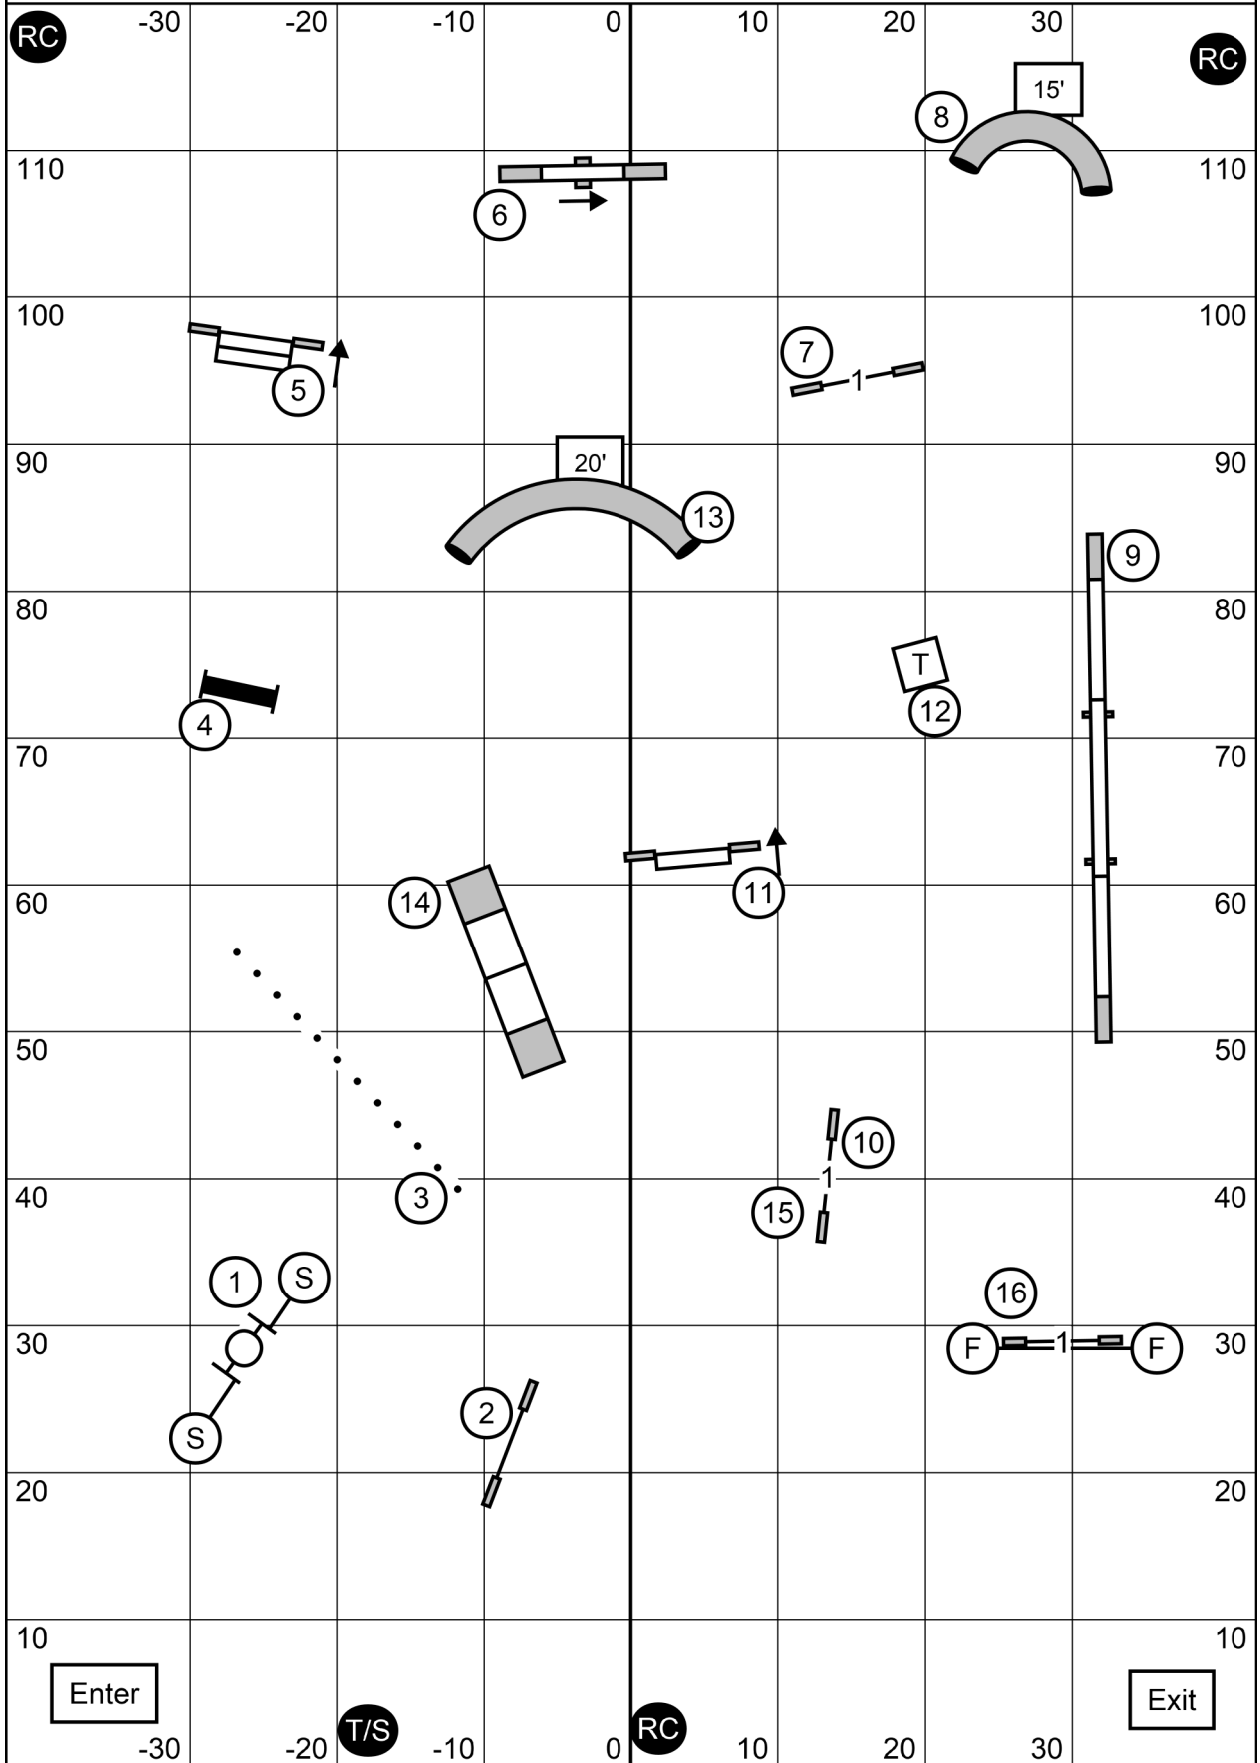

Please enter when dog prior is at #15 Table.

Please enter when dog prior is at #12 Table.

NOVICE STANDARD

Sunday/August 29, 2021

Judge: Laura A. English

Southern Adirondack Agility Club Indoors/Matting-85X120-High Goal Farm Greenwich, NY

Please enter when dog prior is at #10 Table.

Please enter when dog prior is at #10 Table.

Please enter when dog prior is at #15.

Please enter when dog prior is at #12.

NOVICE JWW

Sunday/August 29, 2021

Judge: Laura A. English

Southern Adirondack Agility Club Indoors/Matting-85X120-High Goal Farm Greenwich, NY

Please enter when dog prior is at #11 Tunnel.