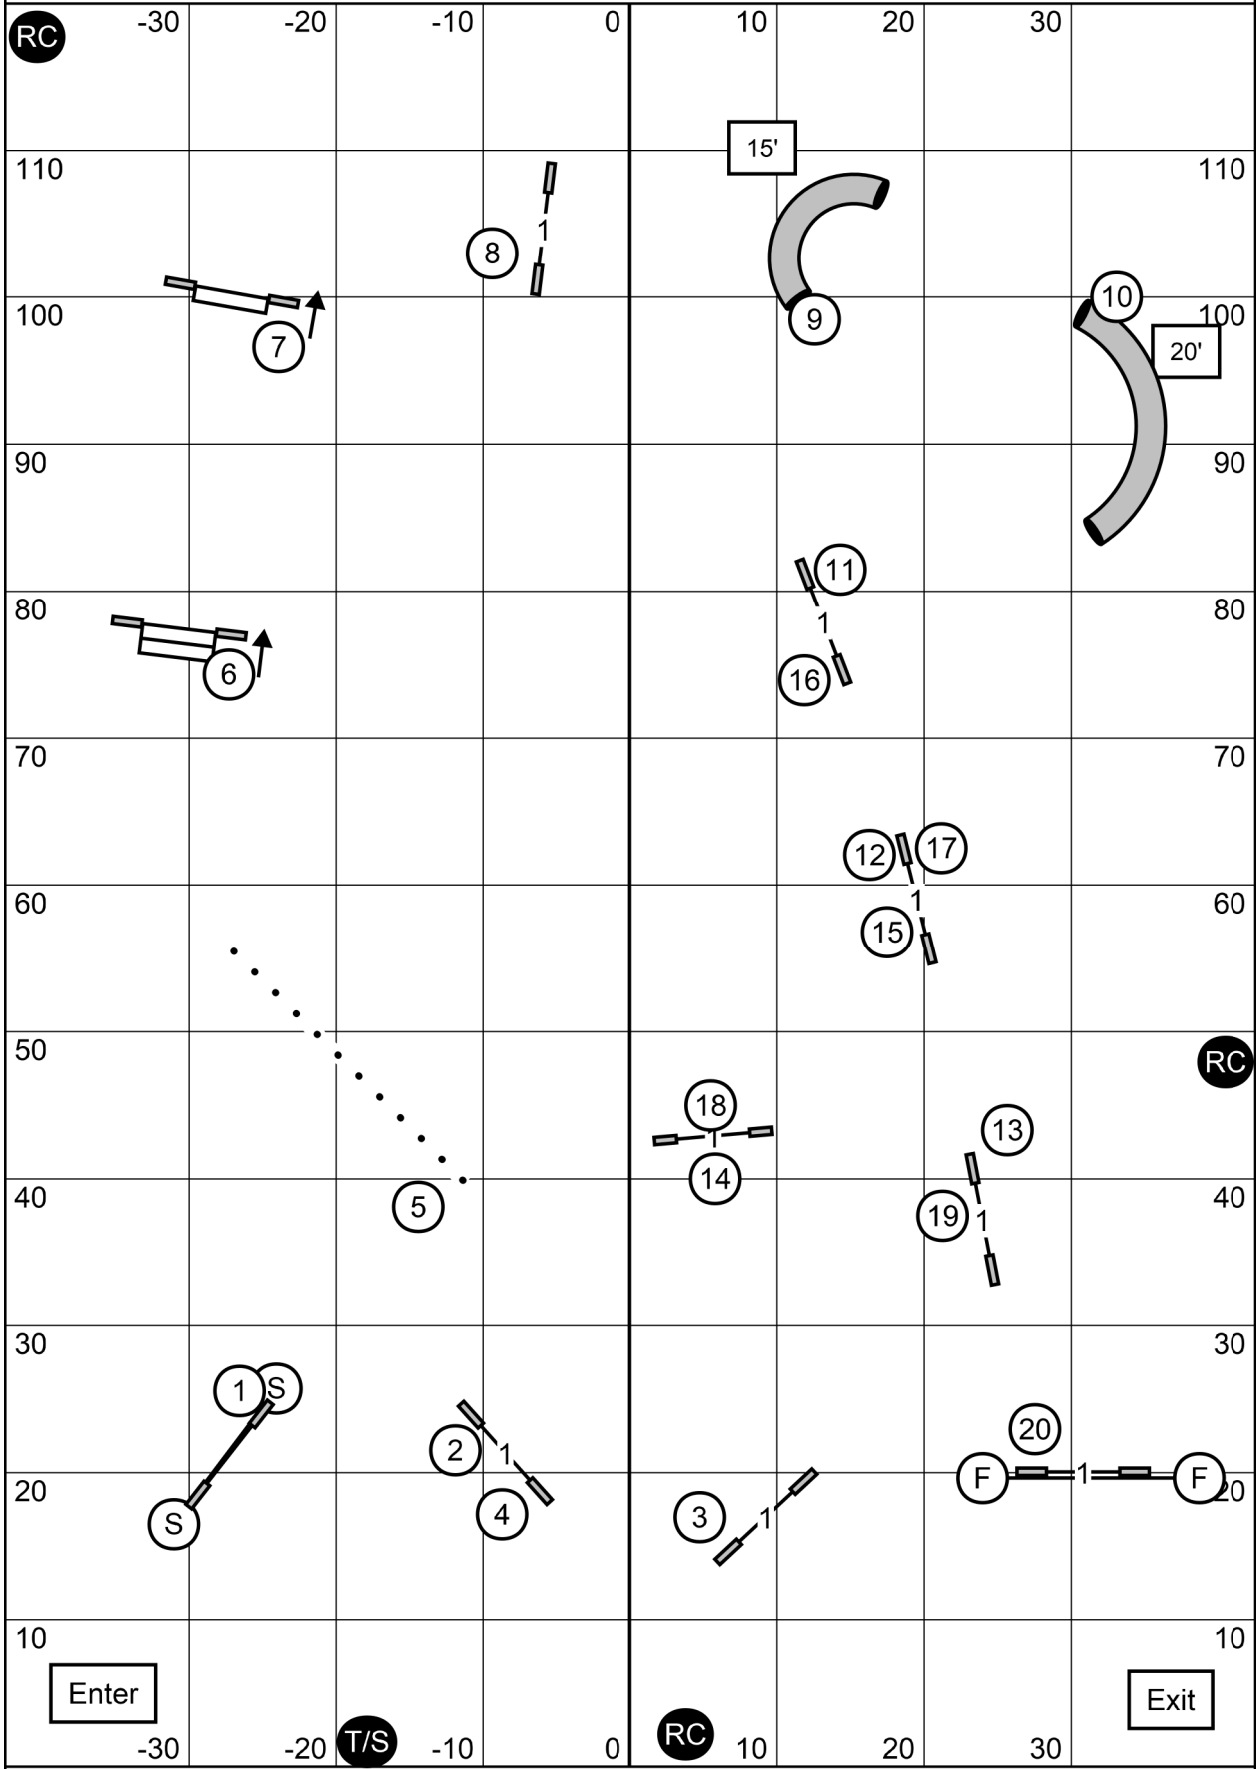

Please enter when dog prior is at #15 Table.

Please enter when dog prior is at #12 Table.

NOVICE STANDARD

Sunday/August 29, 2021

Judge: Laura A. English

Southern Adirondack Agility Club Indoors/Matting-85X120-High Goal Farm Greenwich, NY

Please enter when dog prior is at #10 Table.

Please enter when dog prior is at #10 Table.

Please enter when dog prior is at #15.

Please enter when dog prior is at #12.

NOVICE JWW

Sunday/August 29, 2021

Judge: Laura A. English

Southern Adirondack Agility Club Indoors/Matting-85X120-High Goal Farm Greenwich, NY

Please enter when dog prior is at #11 Tunnel.