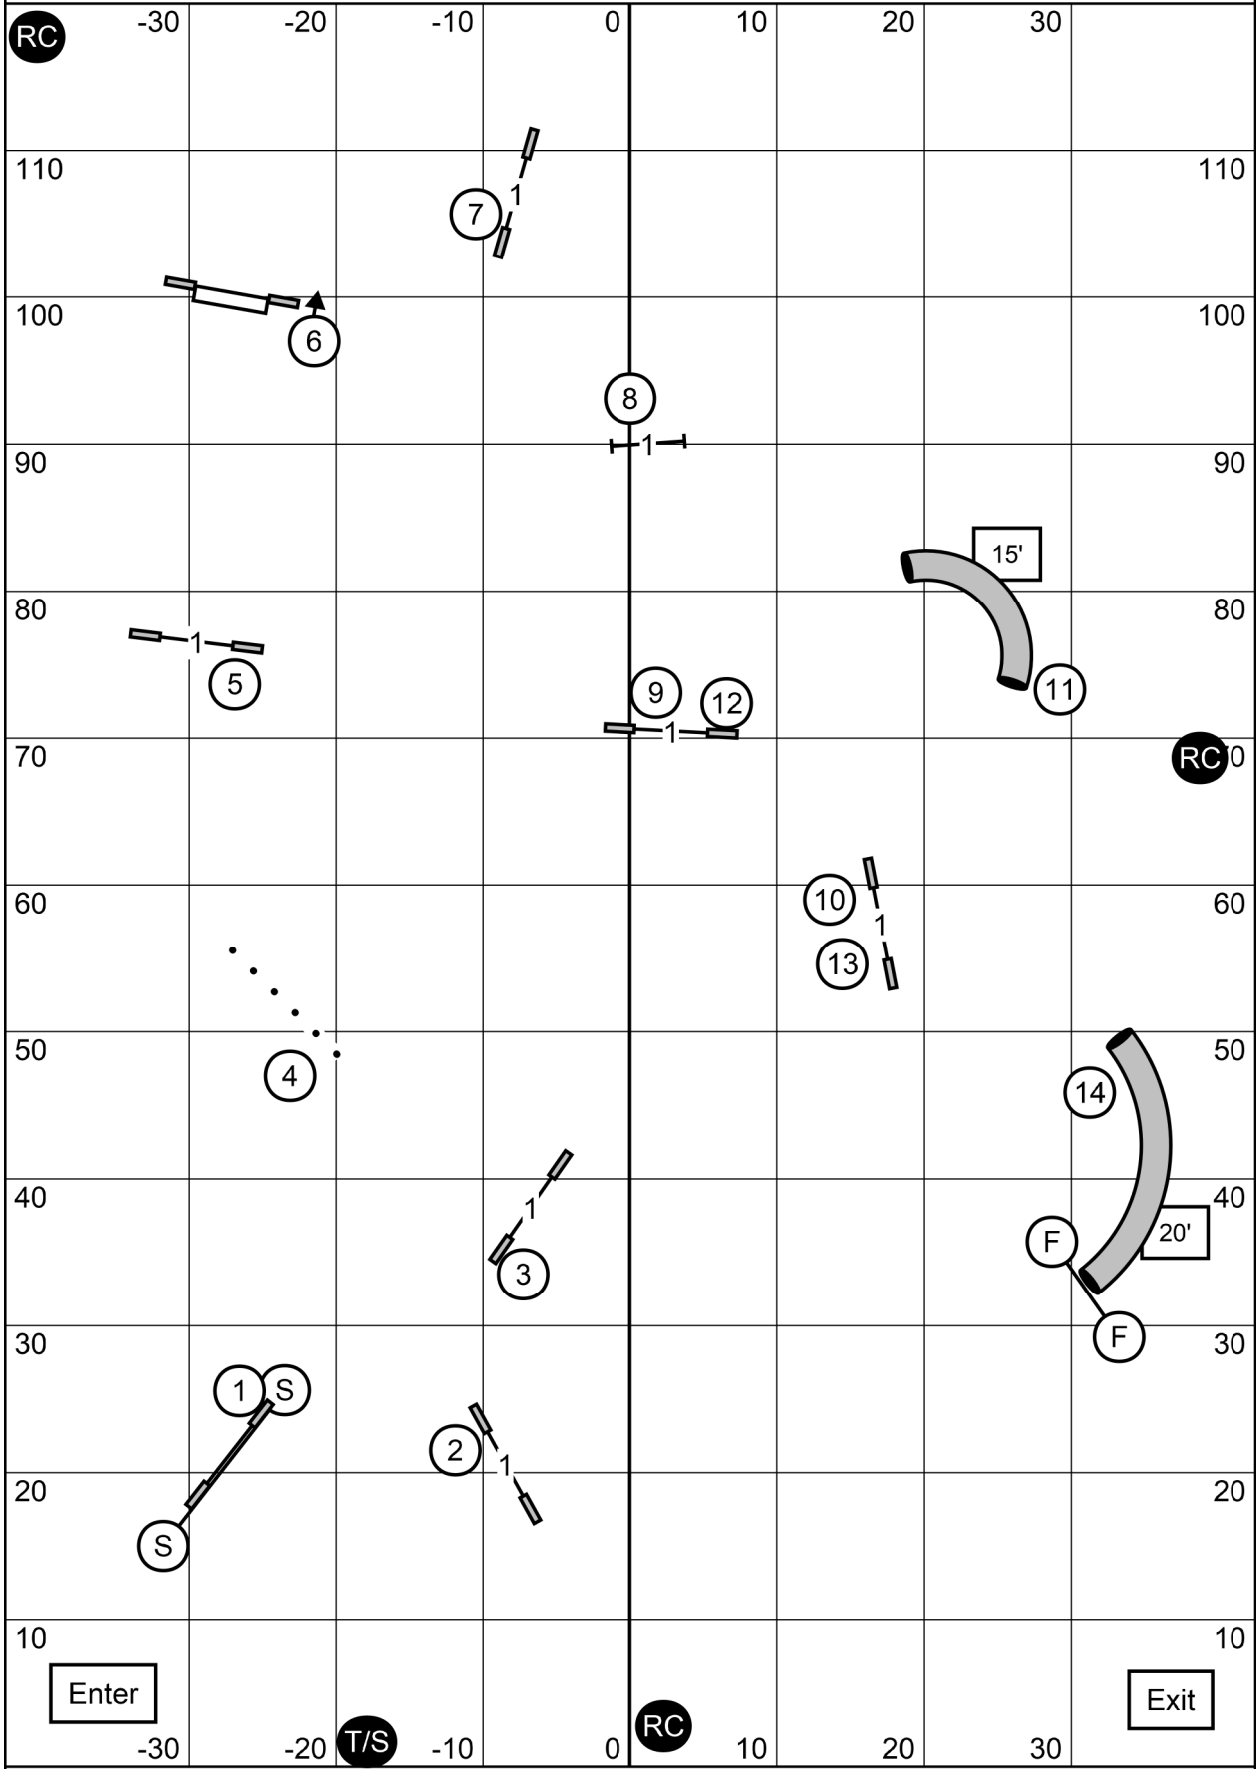

Please enter when dog prior is at #15 Table.

Please enter when dog prior is at #12 Table.

NOVICE STANDARD

Sunday/August 29, 2021

Judge: Laura A. English

Southern Adirondack Agility Club Indoors/Matting-85X120-High Goal Farm Greenwich, NY

Please enter when dog prior is at #10 Table.

Please enter when dog prior is at #10 Table.

Please enter when dog prior is at #15.

Please enter when dog prior is at #12.

NOVICE JWW

Sunday/August 29, 2021

Judge: Laura A. English

Southern Adirondack Agility Club Indoors/Matting-85X120-High Goal Farm Greenwich, NY

Please enter when dog prior is at #11 Tunnel.