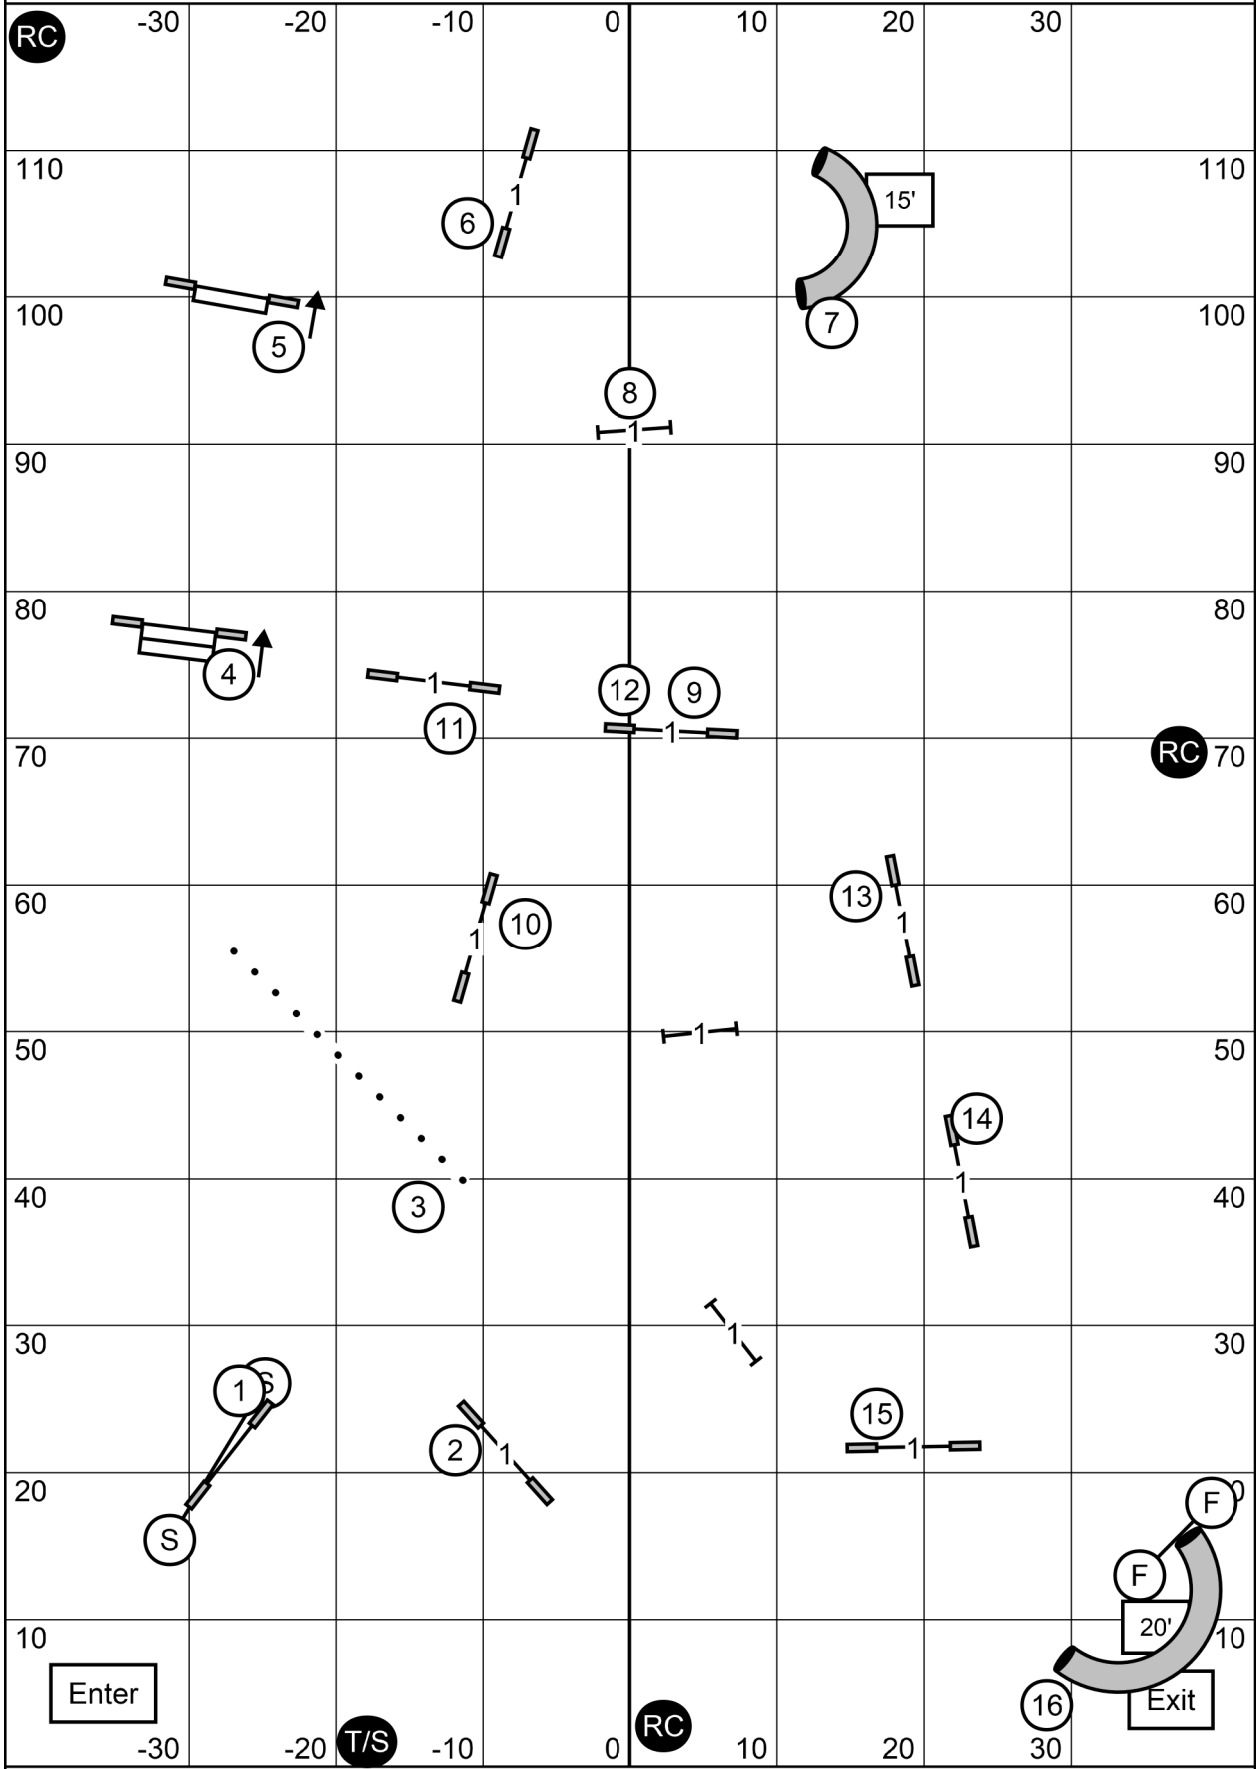

Please enter when dog prior is at #15 Table.

Please enter when dog prior is at #12 Table.

NOVICE STANDARD

Sunday/August 29, 2021

Judge: Laura A. English

Southern Adirondack Agility Club Indoors/Matting-85X120-High Goal Farm Greenwich, NY

Please enter when dog prior is at #10 Table.

Please enter when dog prior is at #10 Table.

Please enter when dog prior is at #15.

Please enter when dog prior is at #12.

NOVICE JWW

Sunday/August 29, 2021

Judge: Laura A. English

Southern Adirondack Agility Club Indoors/Matting-85X120-High Goal Farm Greenwich, NY

Please enter when dog prior is at #11 Tunnel.