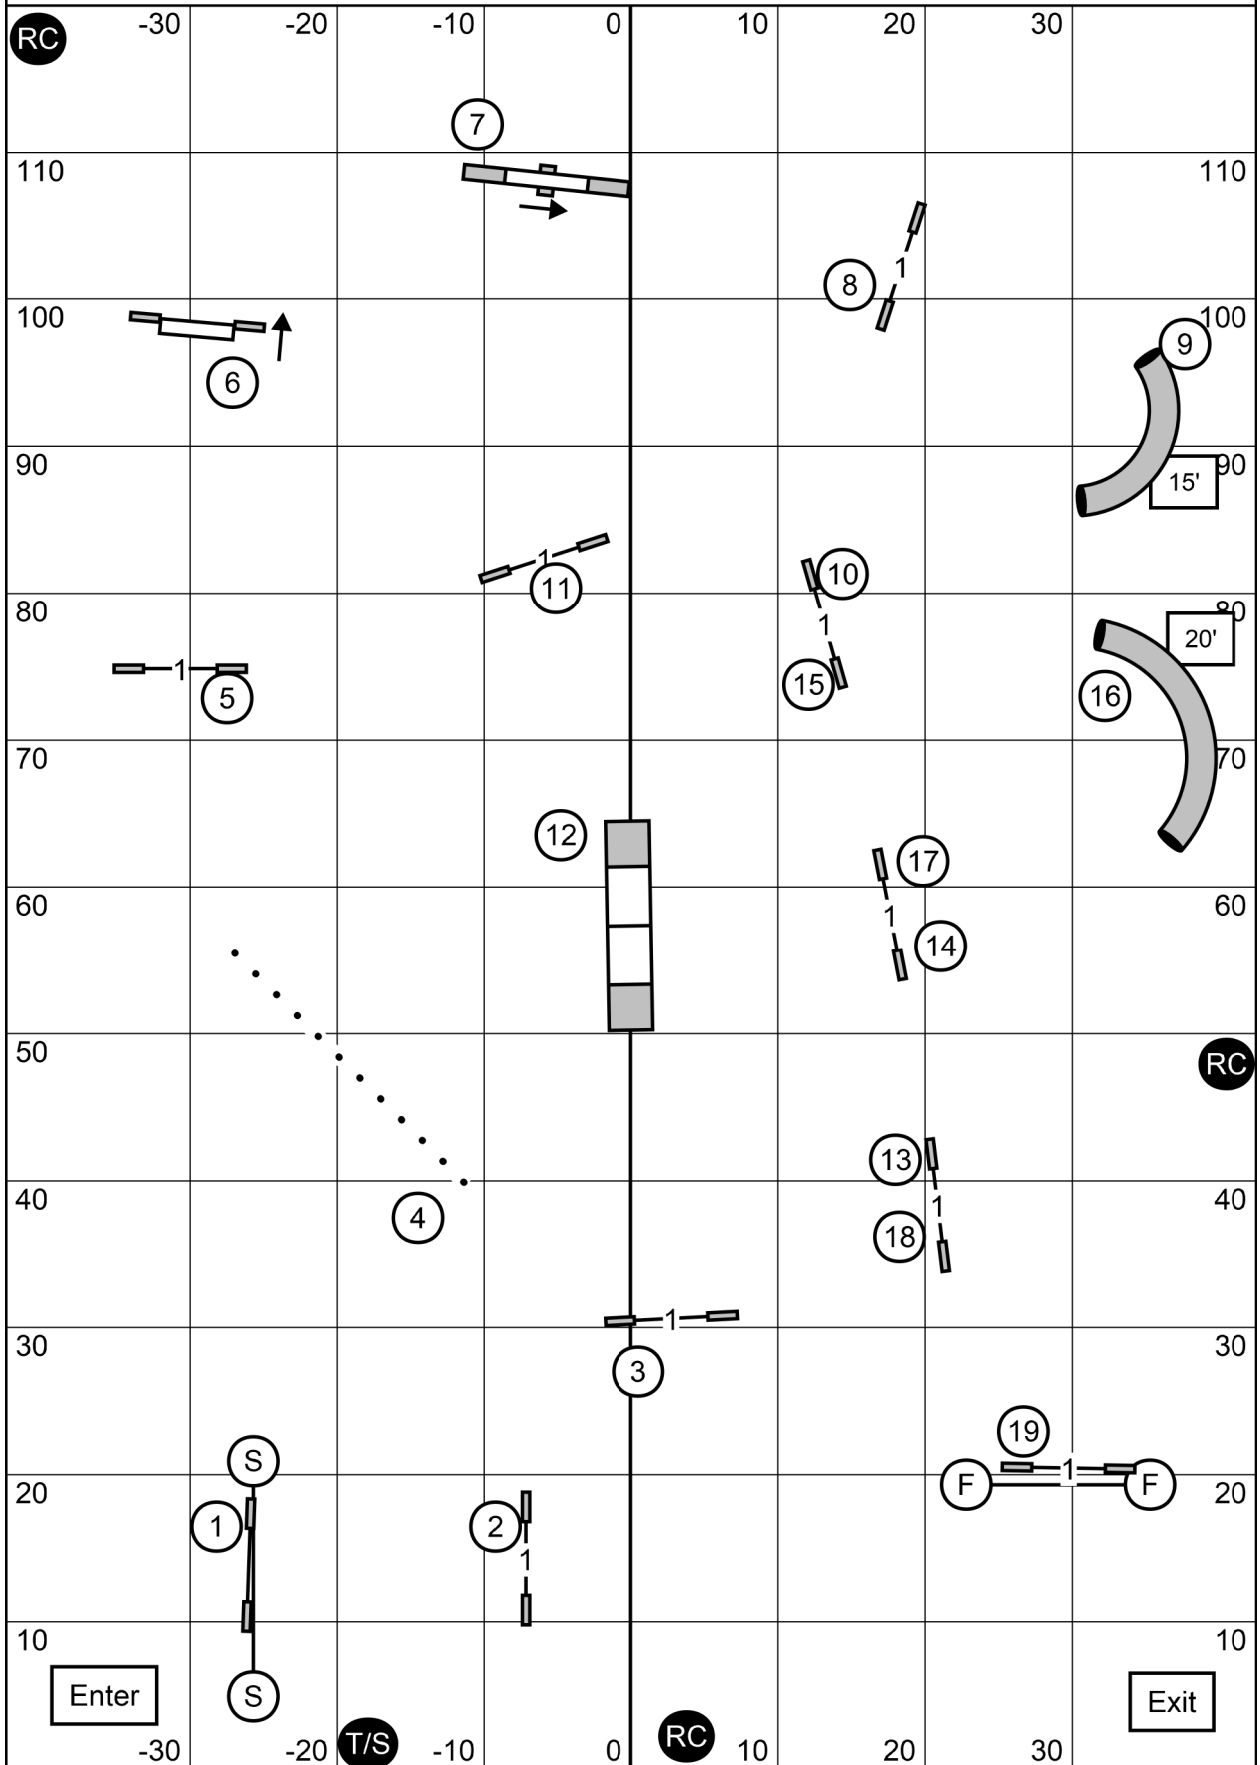

Please enter when dog prior is at #15 Table.

Please enter when dog prior is at #12 Table.

NOVICE STANDARD

Sunday/August 29, 2021

Judge: Laura A. English

Southern Adirondack Agility Club Indoors/Matting-85X120-High Goal Farm Greenwich, NY

Please enter when dog prior is at #10 Table.

Please enter when dog prior is at #10 Table.

Please enter when dog prior is at #15.

Please enter when dog prior is at #12.

NOVICE JWW

Sunday/August 29, 2021

Judge: Laura A. English

Southern Adirondack Agility Club Indoors/Matting-85X120-High Goal Farm Greenwich, NY

Please enter when dog prior is at #11 Tunnel.