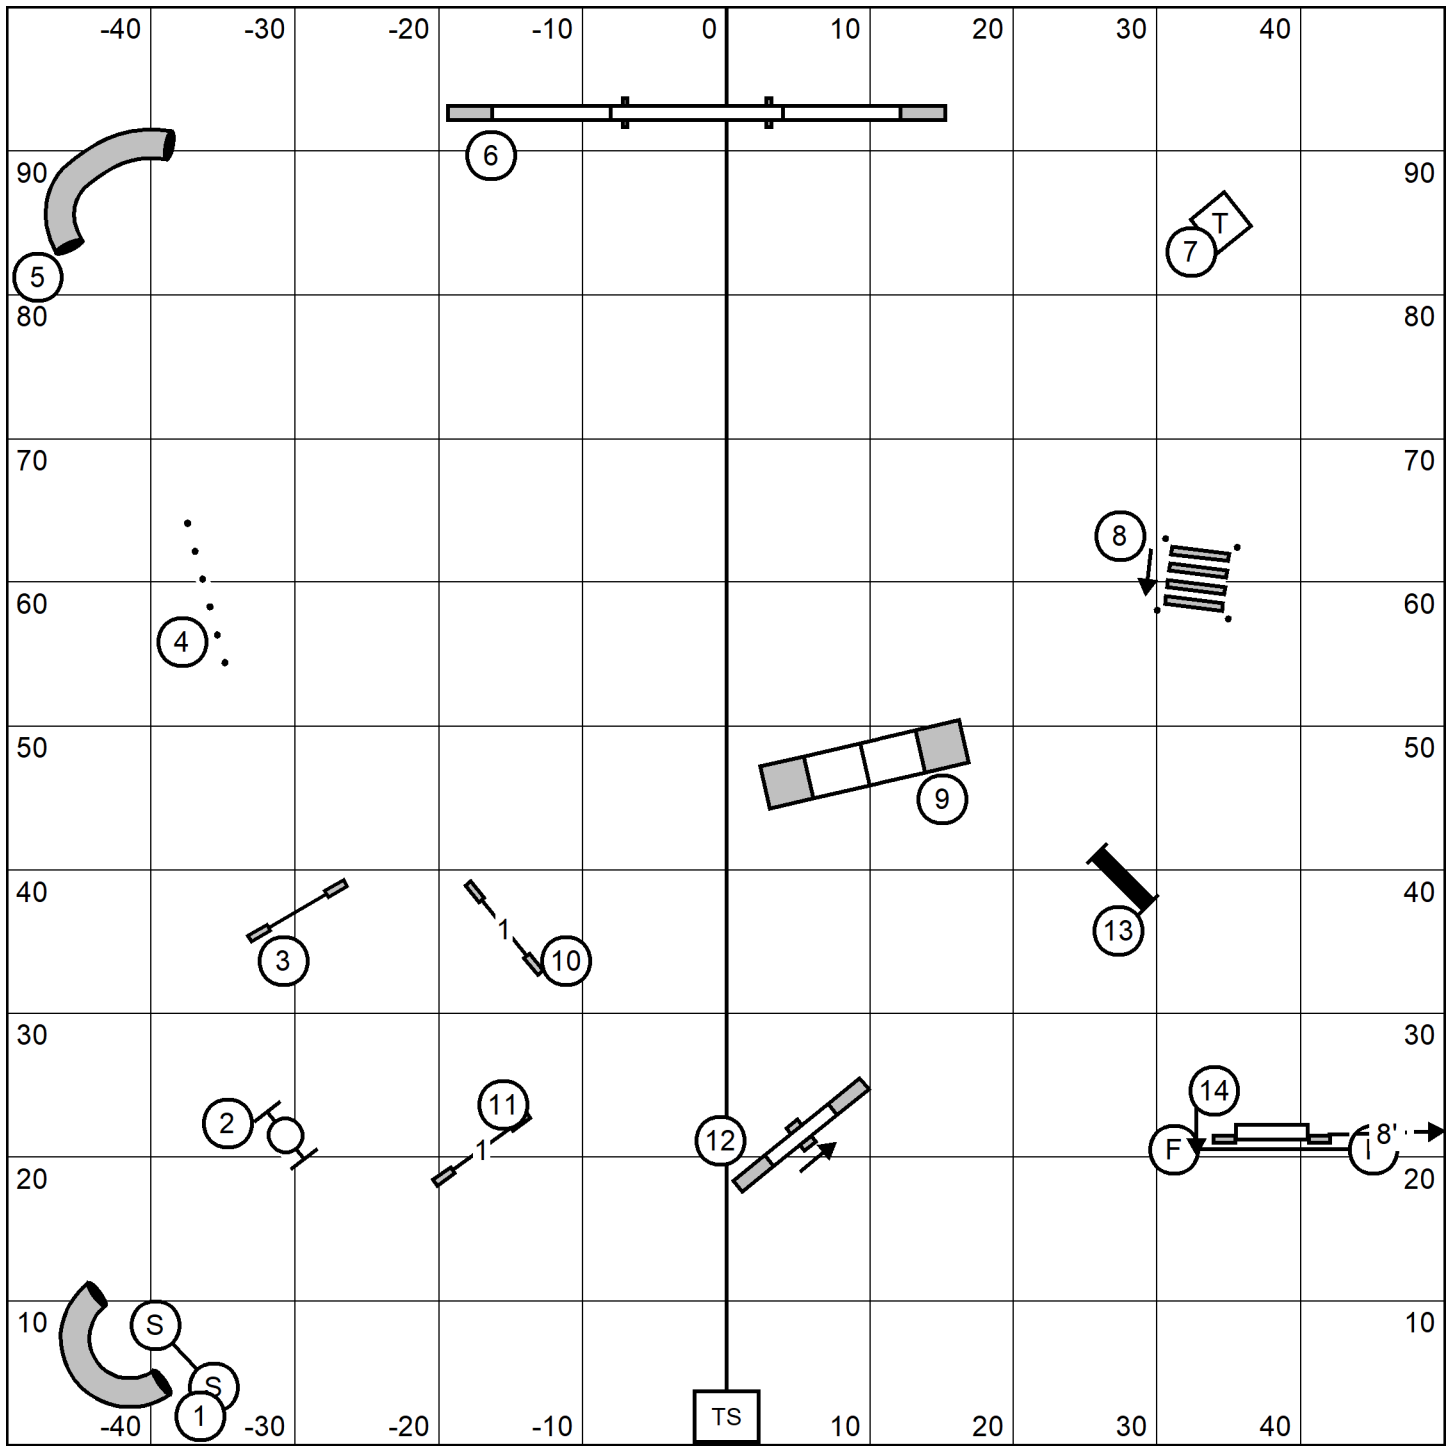

Pioneer Valley Kennel Club
Westfield Fairgrounds, Westfield, MA
18 Sep. 2021 Sat
Judge: Dr. Roger O'Sullivan

**NOVICE
STANDARD**