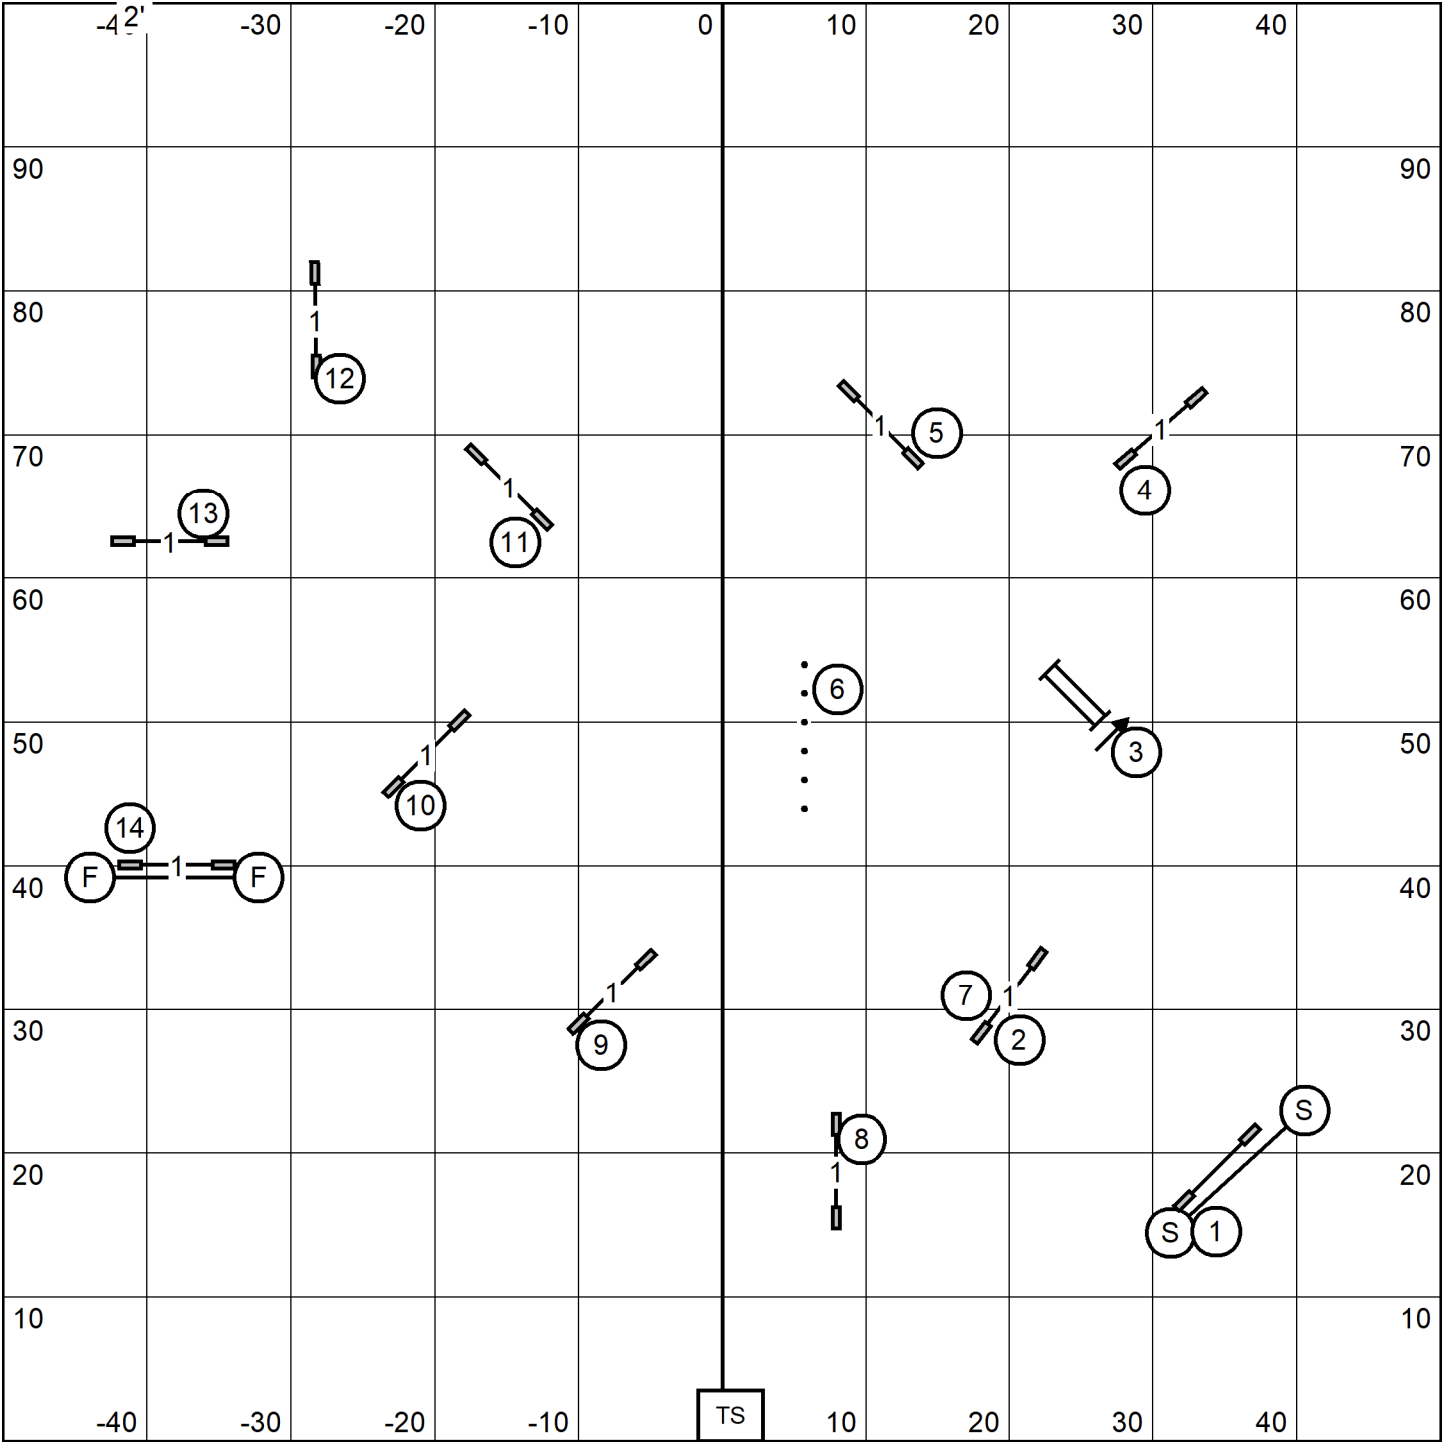

Pioneer Valley Kennel Club  
 Westfield Fairgrounds, Westfield, MA  
 18 Sep. 2021 Sat  
 Judge: Dr. Roger O'Sullivan

**EX/MAS  
 STANDARD**

Pioneer Valley Kennel Club  
 Westfield Fairgrounds, Westfield, MA  
 18 Sep. 2021 Sat  
 Judge: Dr. Roger O'Sullivan

**NOVICE  
 JWW**

**Pioneer Valley Kennel Club**  
**Westfield Fairgrounds, Westfield, MA**  
**18 Sep. 2021 Sat**  
**Judge: Dr. Roger O'Sullivan**

**OPEN**  
**STANDARD**

Pioneer Valley Kennel Club  
 Westfield Fairgrounds, Westfield, MA  
 18 Sep. 2021 Sat  
 Judge: Dr. Roger O'Sullivan

# FAST ALL LEVELS

**Pioneer Valley Kennel Club**  
**Westfield Fairgrounds, Westfield, MA**  
**18 Sep. 2021 Sat**  
**Judge: Dr. Roger O'Sullivan**

Novice (4) (8) in flow  
 Open (4) (8) (3) in flow  
 Ex/Master (4) (8) (3) in flow