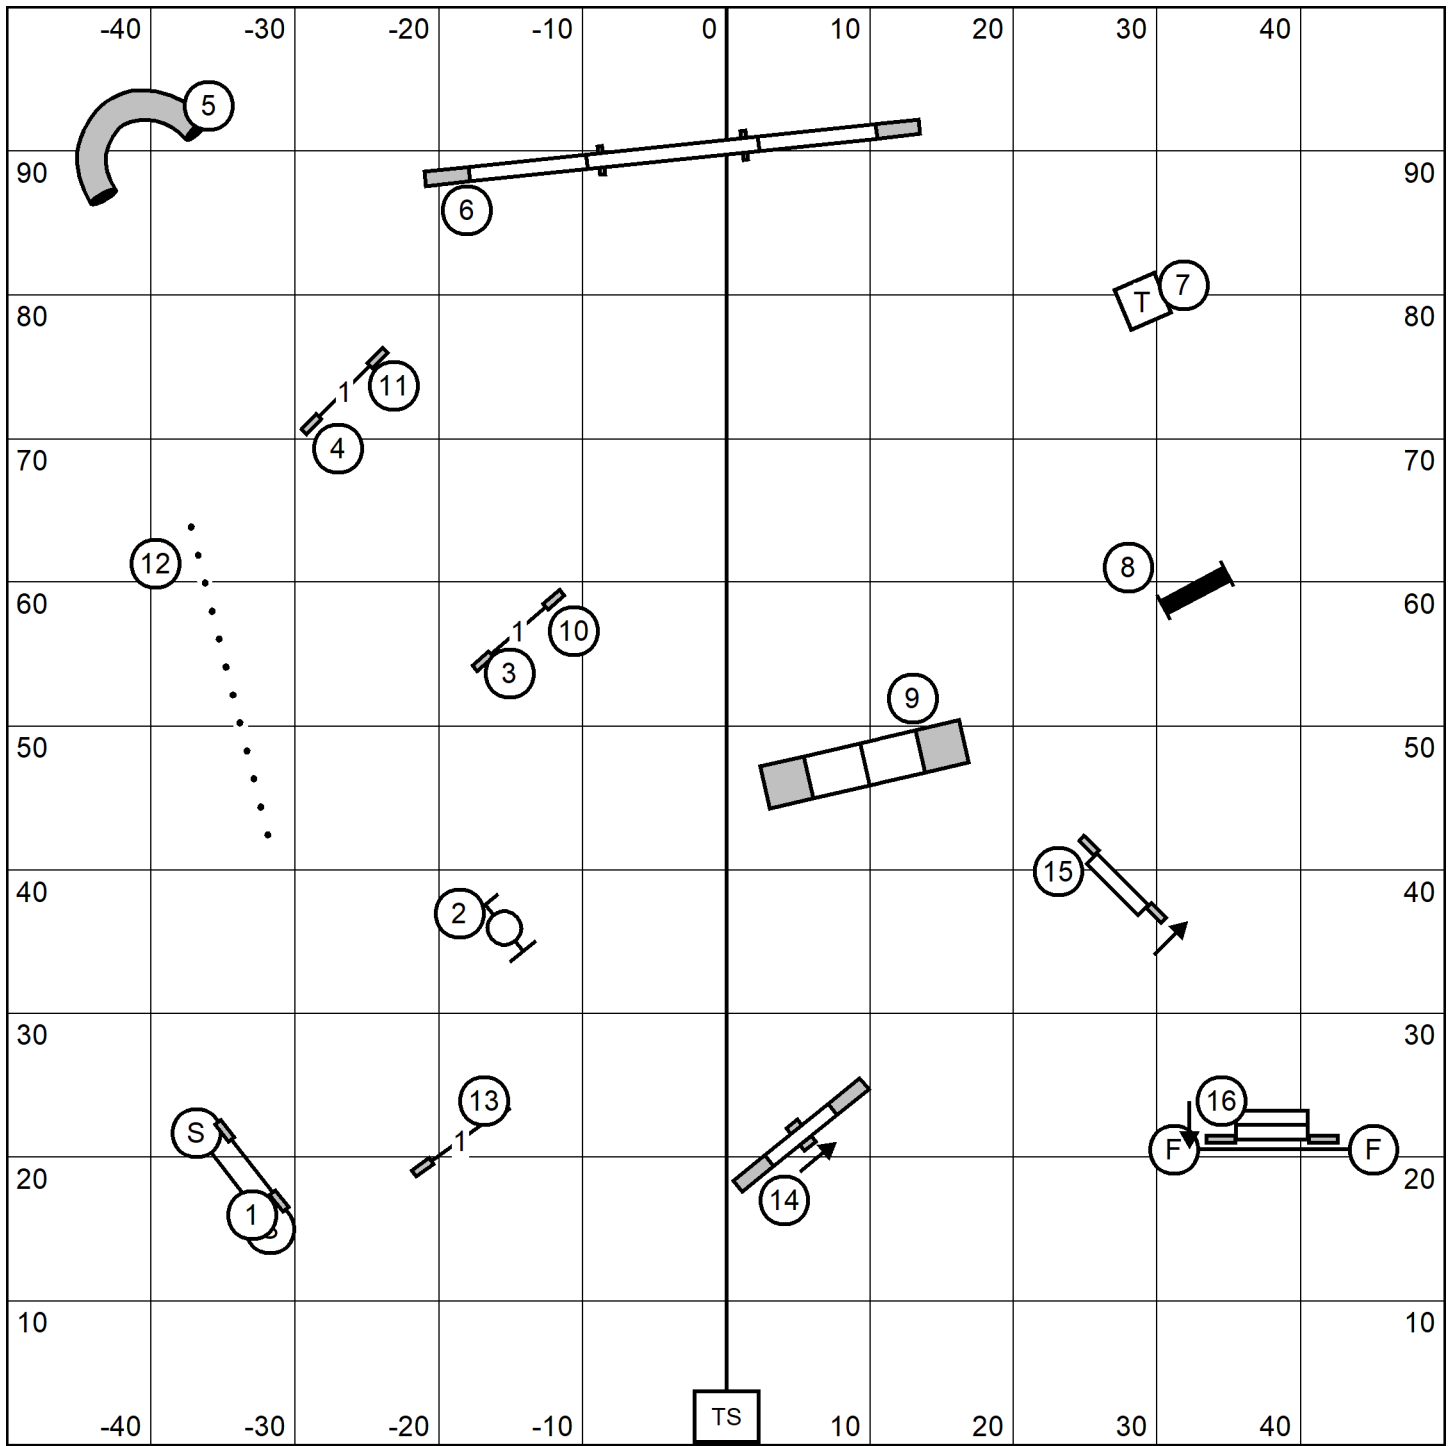

Pioneer Valley Kennel Club
Westfield Fairgrounds, Westfield, MA
18 Sep. 2021 Sat
Judge: Dr. Roger O'Sullivan

OPEN
STANDARD