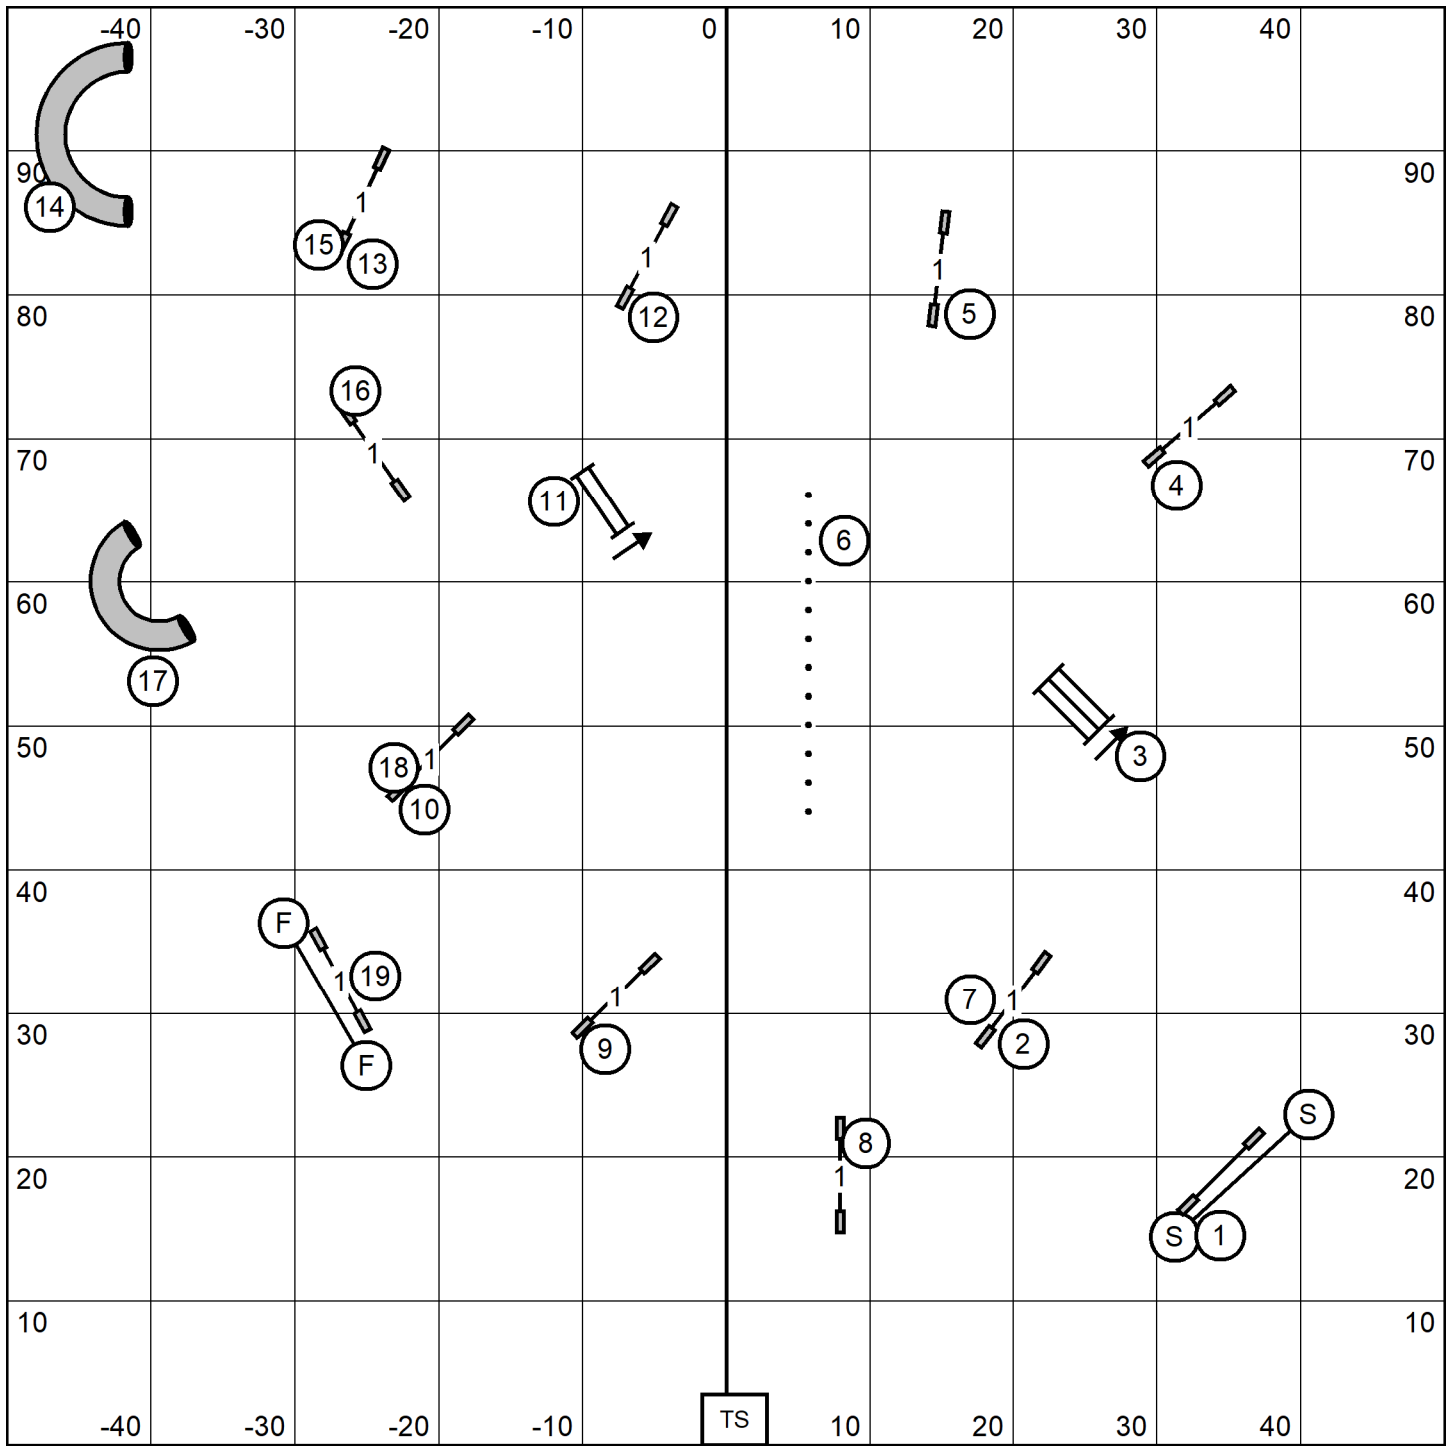

Pioneer Valley Kennel Club
Westfield Fairgrounds, Westfield, MA
18 Sep. 2021 Sat
Judge: Dr. Roger O'Sullivan

EX/MAS
JWW