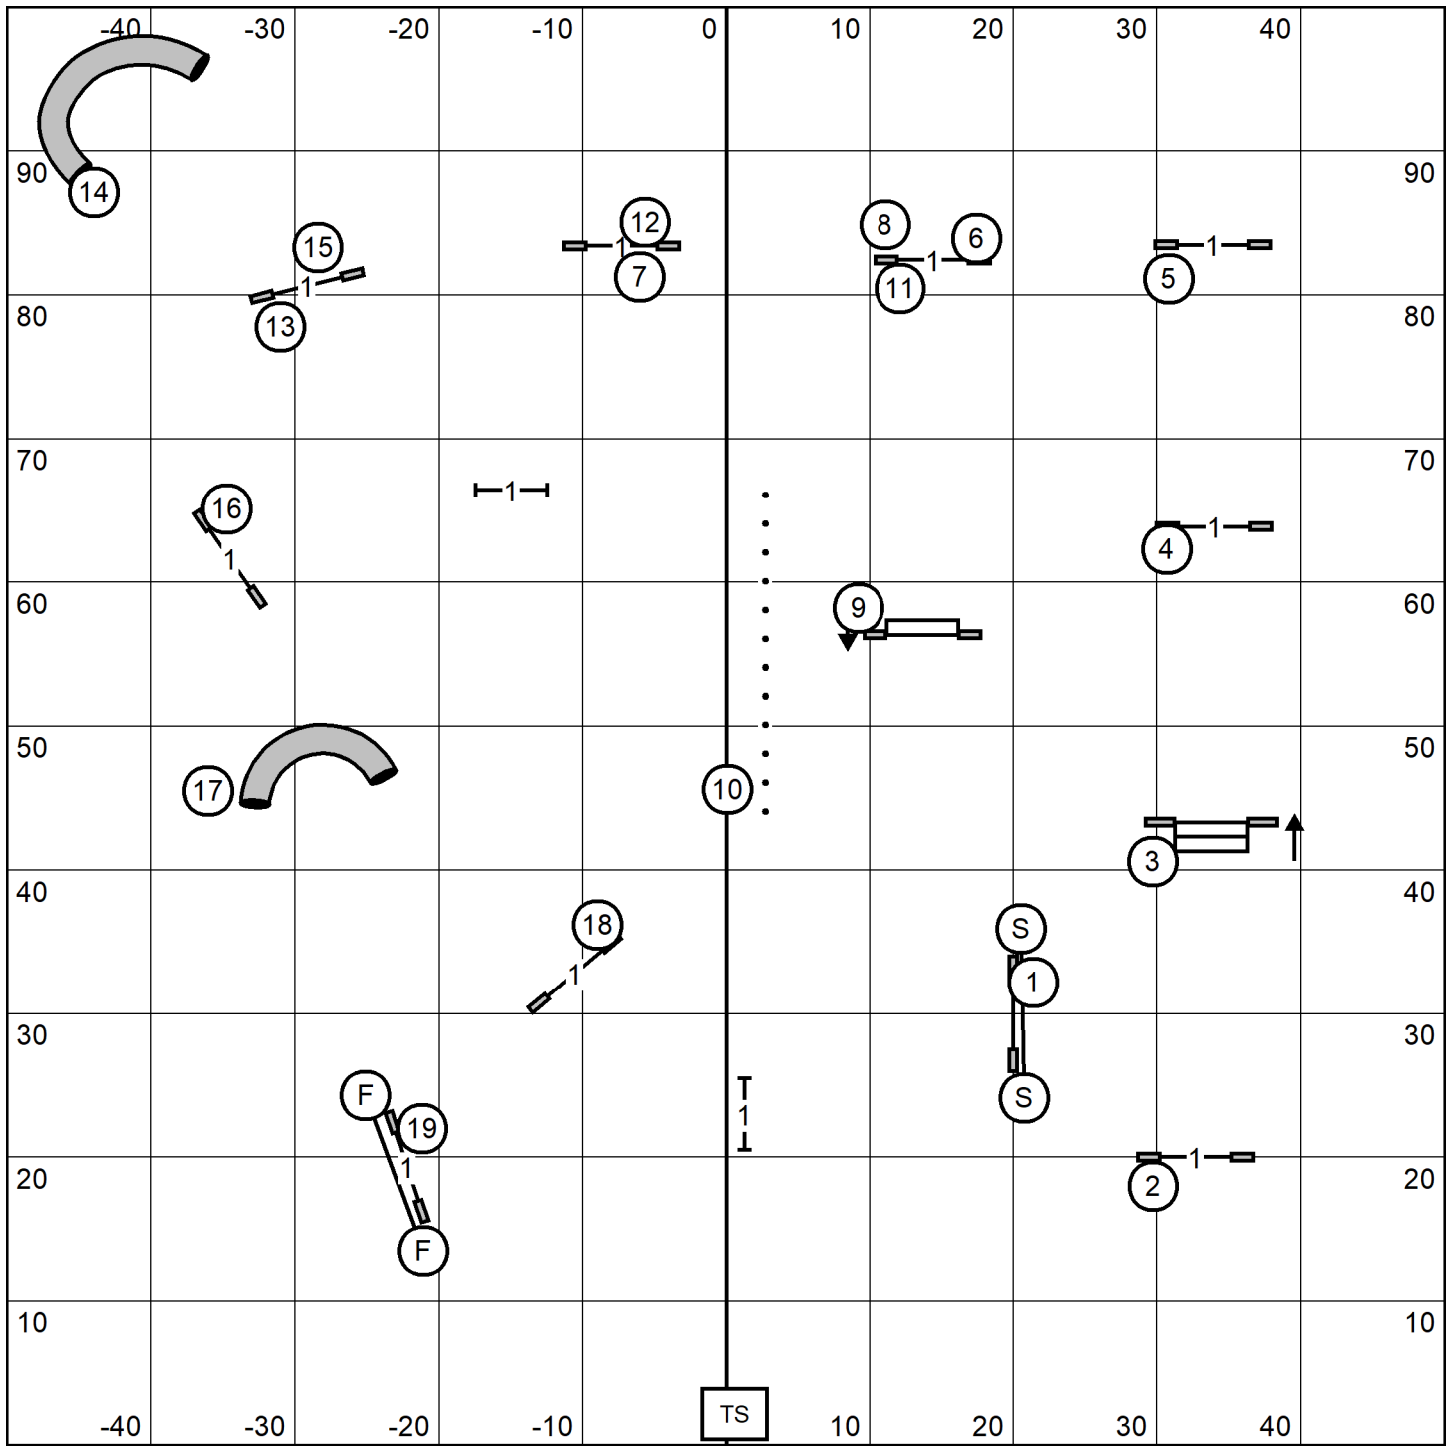

Pioneer Valley Kennel Club
Westfield Fairgrounds, Westfield, MA
18 Sep. 2021 Sat
Judge: Dr. Roger O'Sullivan

**PREMIER
JWW**