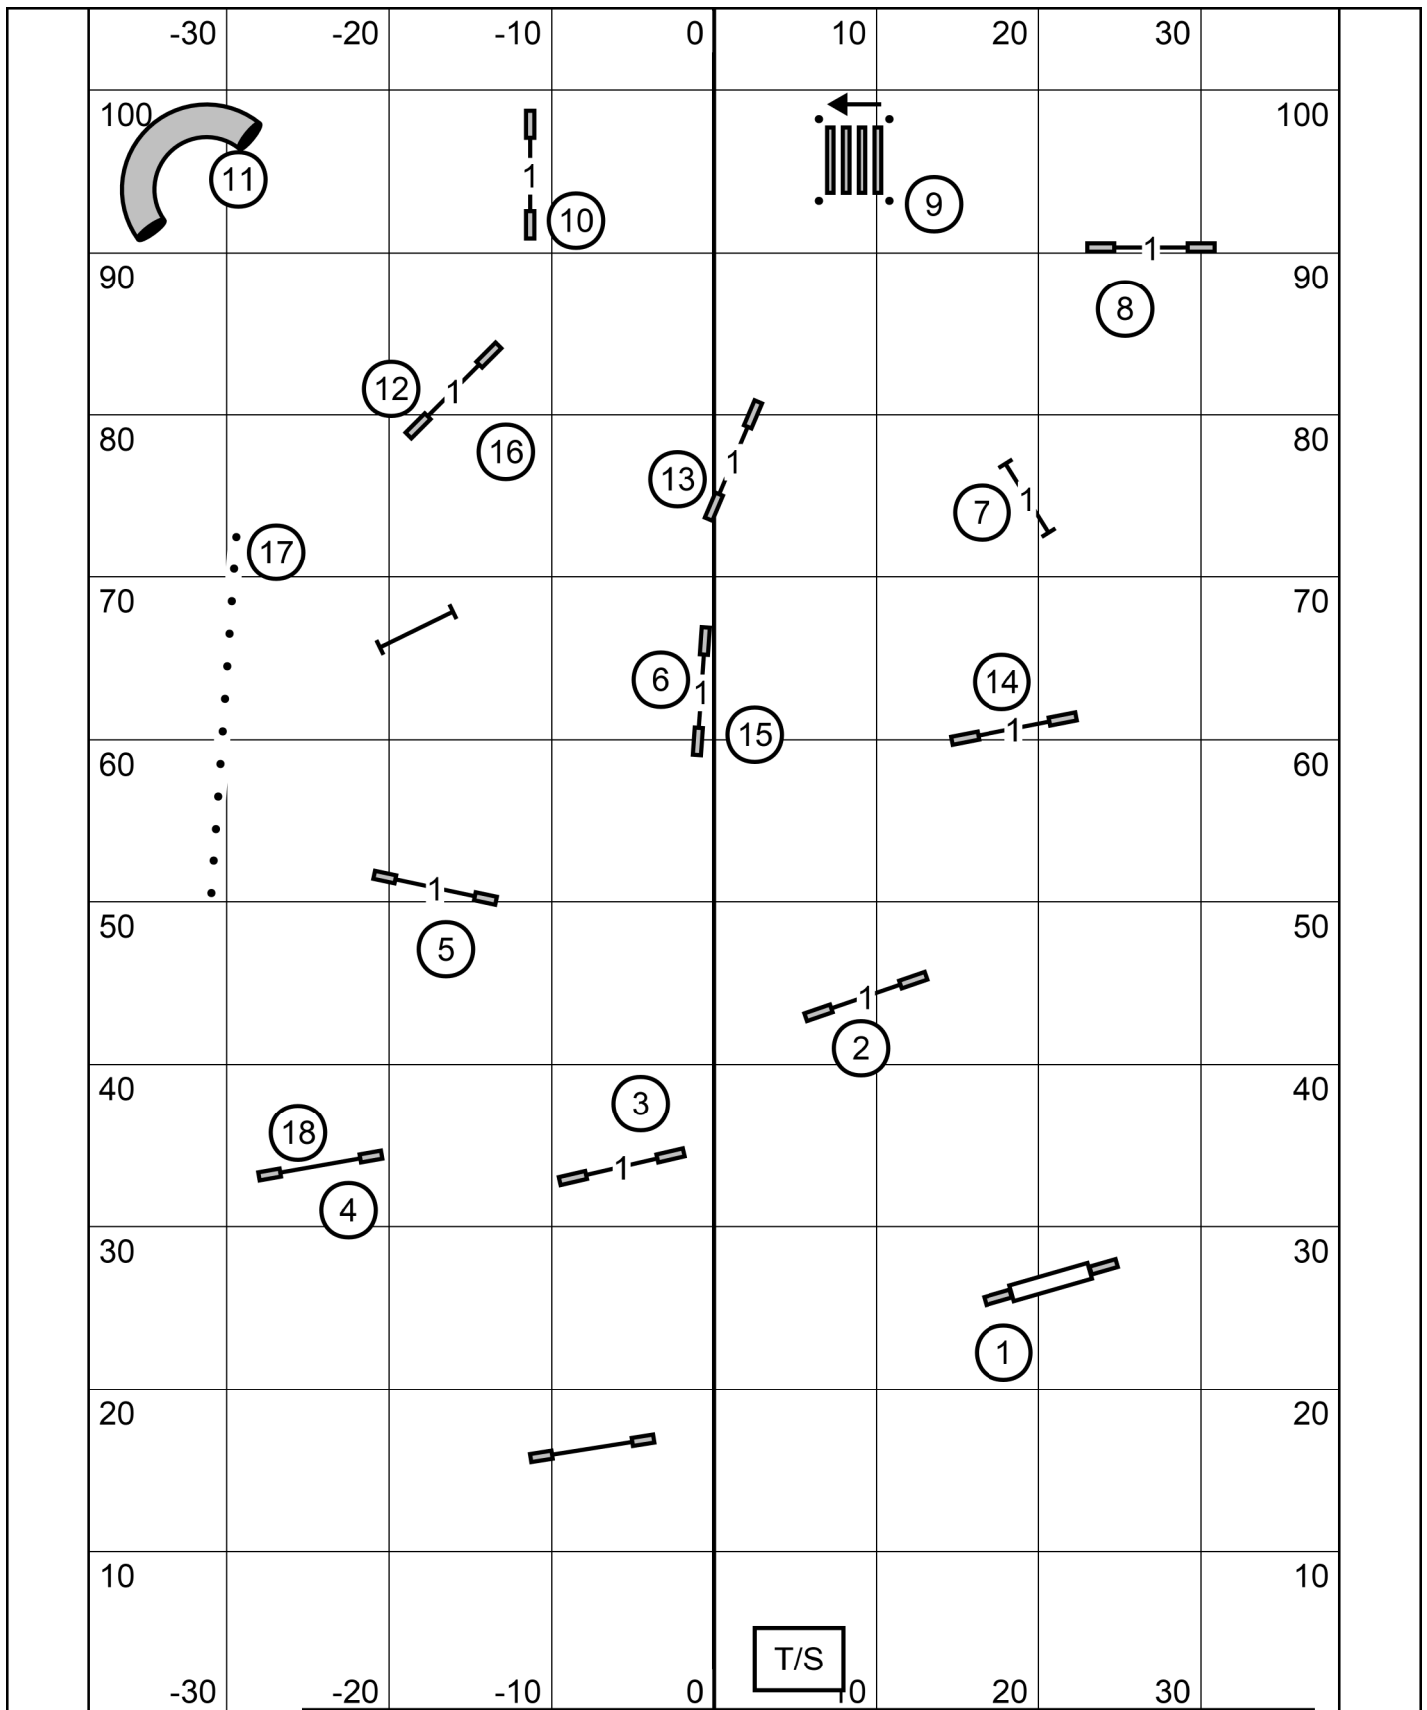

Big to
Little

one walk for all

WACHUSETT KENNEL CLUB
 Indoors on Turf, 77x105, e-timing
 Saturday September 25, 2021
 Designer and Judge: Paul Mount
1. PREMIER JUMPERS WITH WEAVERS / P

20/24 walk/run
16-4 walk/run

next in ring:
 second time
 thru tunnel

EX-MASTER 3-4-bottom side of 5 in flow (round numbers)
 OPEN 3-4-either end of 5 (light squares) in flow behind dashed lines
 NOVICE 3-4 or 4-5 (light squares) behind dotted lines, right to left

all levels together
 as follows:
 all 24, 20, 20 P walk
 all the rest walk
 big dogs run
 small dogs run

WACHUSETT KENNEL CLUB
 at American K9 Country, Amherst NH
 Saturday Sep 25, 2021
 Designer and Judge: Paul Mount
5 6 7 ALL FAST /P

24 & 20 walk, run
the rest walk, run

WACHUSETT KENNEL CLUB
Indoors on Turf, 77x105, e-timing
Saturday Sep 25, 2021
Designer and Judge: Paul Mount
EXCELLENT / MASTER STANDARD /P

next dog in:
dog taking
teeter