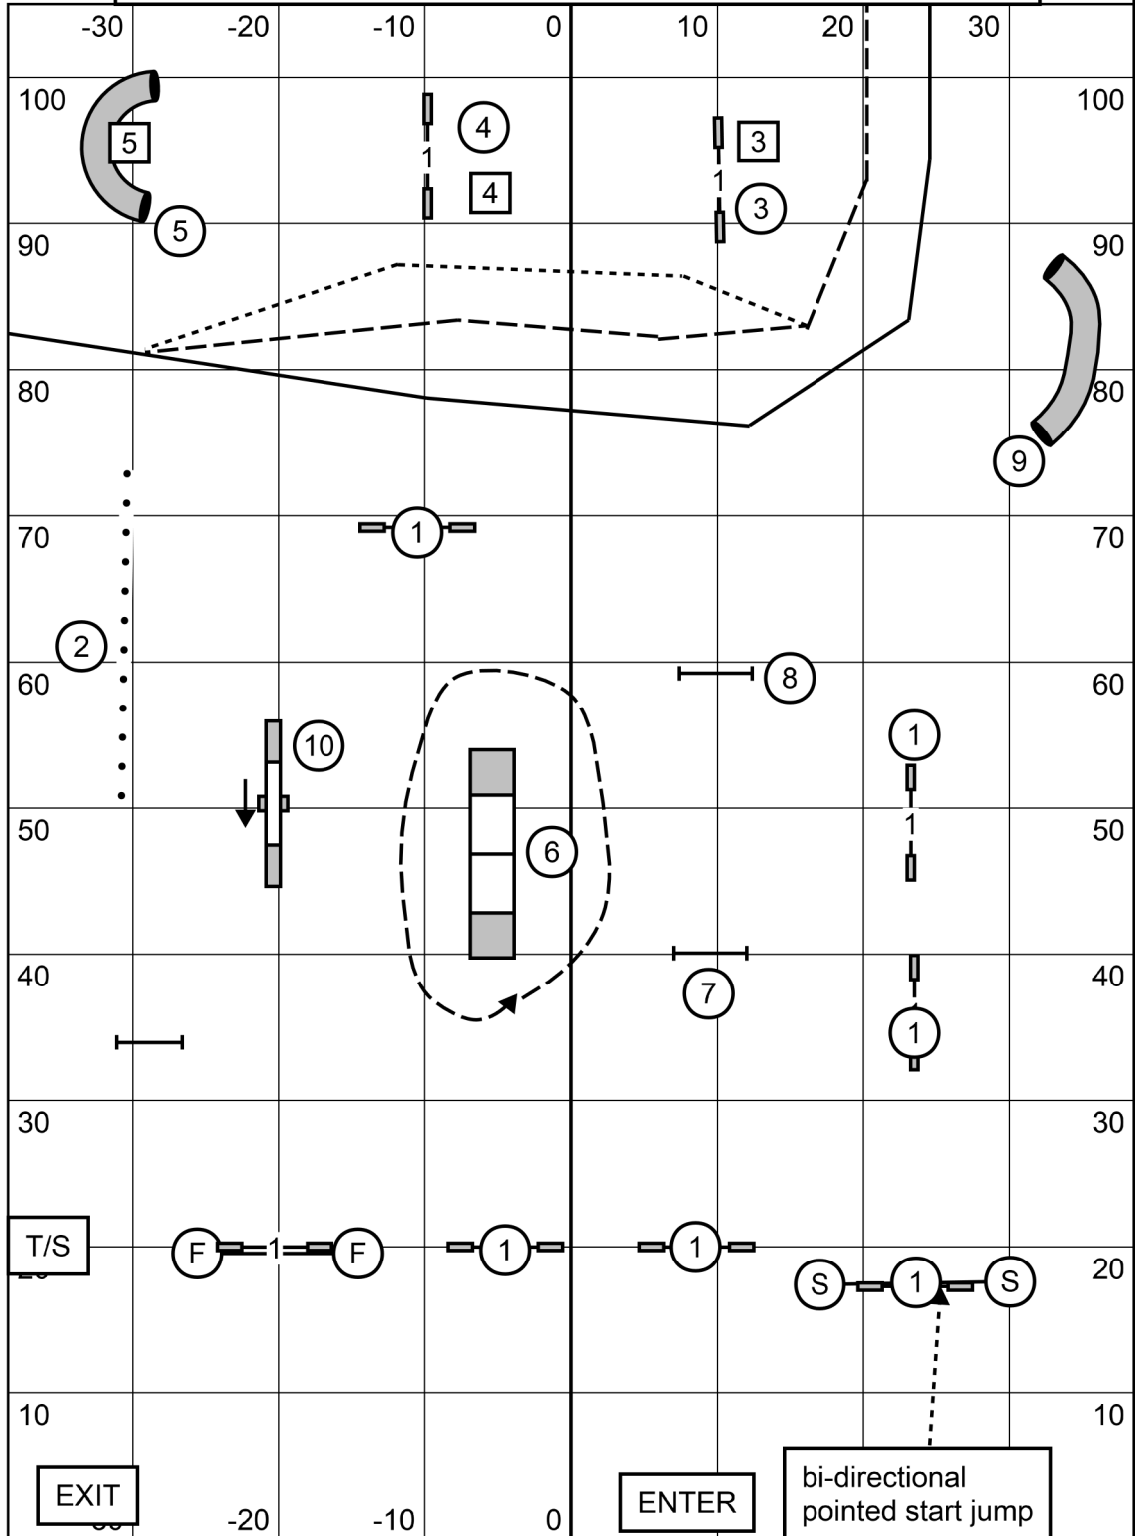

next in ring:
 second time
 thru tunnel

EX-MASTER 3-4-bottom side of 5 in flow (round numbers)
 OPEN 3-4-either end of 5 (light squares) in flow behind dashed lines
 NOVICE 3-4 or 4-5 (light squares) behind dotted lines, right to left

all levels together
 as follows:
 all 24, 20, 20 P walk
 all the rest walk
 big dogs run
 small dogs run

WACHUSETT KENNEL CLUB
 at American K9 Country, Amherst NH
 Saturday Sep 25, 2021
 Designer and Judge: Paul Mount
5 6 7 ALL FAST /P

24 & 20 walk, run
the rest walk, run

WACHUSETT KENNEL CLUB
Indoors on Turf, 77x105, e-timing
Saturday Sep 25, 2021
Designer and Judge: Paul Mount
EXCELLENT / MASTER STANDARD /P

next dog in:
dog taking
teeter

big to
little

one walk/run

T/S
 WACHUSETT KENNEL CLUB
 Indoors on Turf, 77x105, e-timing
 Saturday Sep 25, 2021
 Designer and Judge: Paul Mount
 OPEN STANDARD /P

big to
little

one walk

WACHUSETT KENNEL CLUB
Indoors on Turf, 77x105, e-timing
Saturday Sep 25, 2021
Desginer and Judge: Paul Mount
10. NOVICE STANDARD /A/B/P REVISED