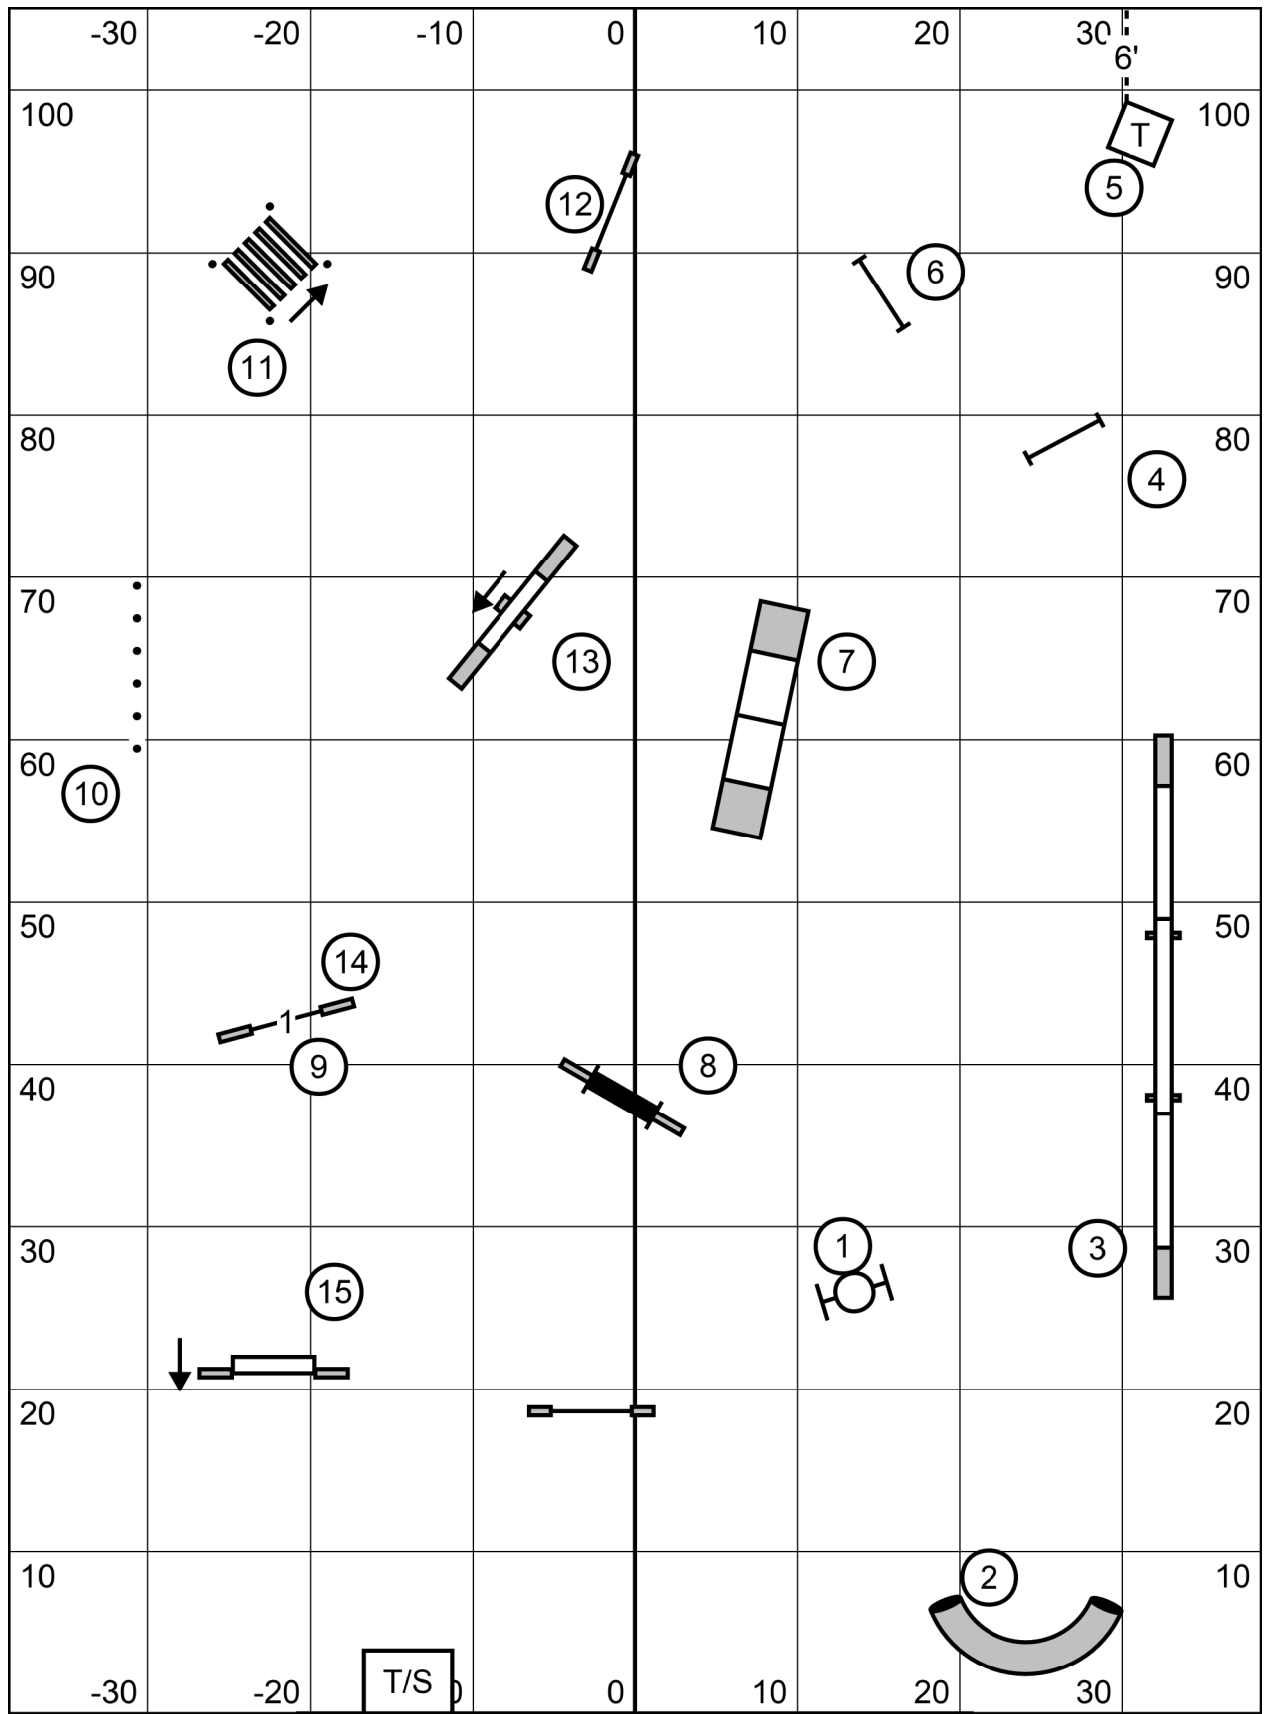

next in ring:
 second time
 thru tunnel

EX-MASTER 3-4-bottom side of 5 in flow (round numbers)
 OPEN 3-4-either end of 5 (light squares) in flow behind dashed lines
 NOVICE 3-4 or 4-5 (light squares) behind dotted lines, right to left

all levels together
 as follows:
 all 24, 20, 20 P walk
 all the rest walk
 big dogs run
 small dogs run

WACHUSETT KENNEL CLUB
 at American K9 Country, Amherst NH
 Saturday Sep 25, 2021
 Designer and Judge: Paul Mount
5 6 7 ALL FAST /P

24 & 20 walk, run
the rest walk, run

WACHUSETT KENNEL CLUB
Indoors on Turf, 77x105, e-timing
Saturday Sep 25, 2021
Designer and Judge: Paul Mount
EXCELLENT / MASTER STANDARD /P

next dog in:
dog taking
teeter

big to
little

one walk/run

T/S
 WACHUSETT KENNEL CLUB
 Indoors on Turf, 77x105, e-timing
 Saturday Sep 25, 2021
 Designer and Judge: Paul Mount
 OPEN STANDARD /P

big to
little

one walk

WACHUSETT KENNEL CLUB
Indoors on Turf, 77x105, e-timing
Saturday Sep 25, 2021
Desginer and Judge: Paul Mount
10. NOVICE STANDARD /A/B/P REVISED