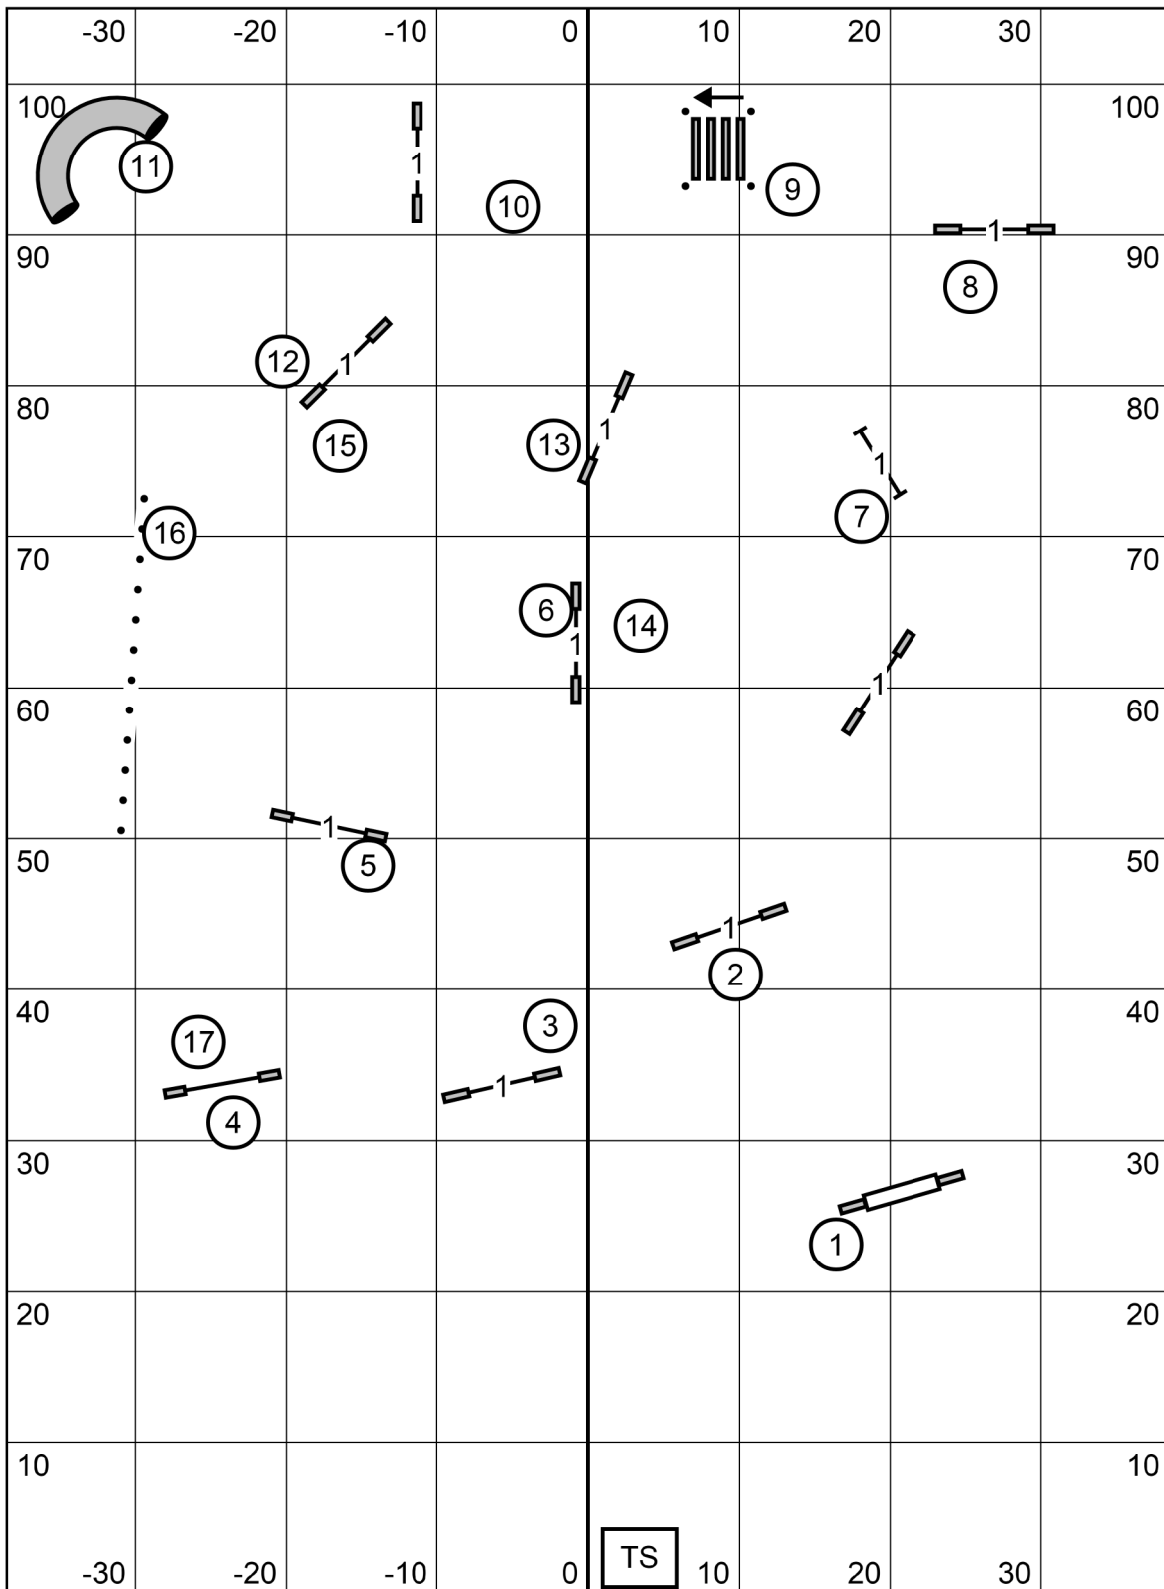

big to little
one walk
for all

WACHUSETT KENNEL CLUB
Indoors on Turf, 77x105, e-timing
Saturday Sep 25, 2021
Designer and Judge: Paul Mount
OPEN JUMPERS WITH WEAVES /P

next dog in:
weave poles