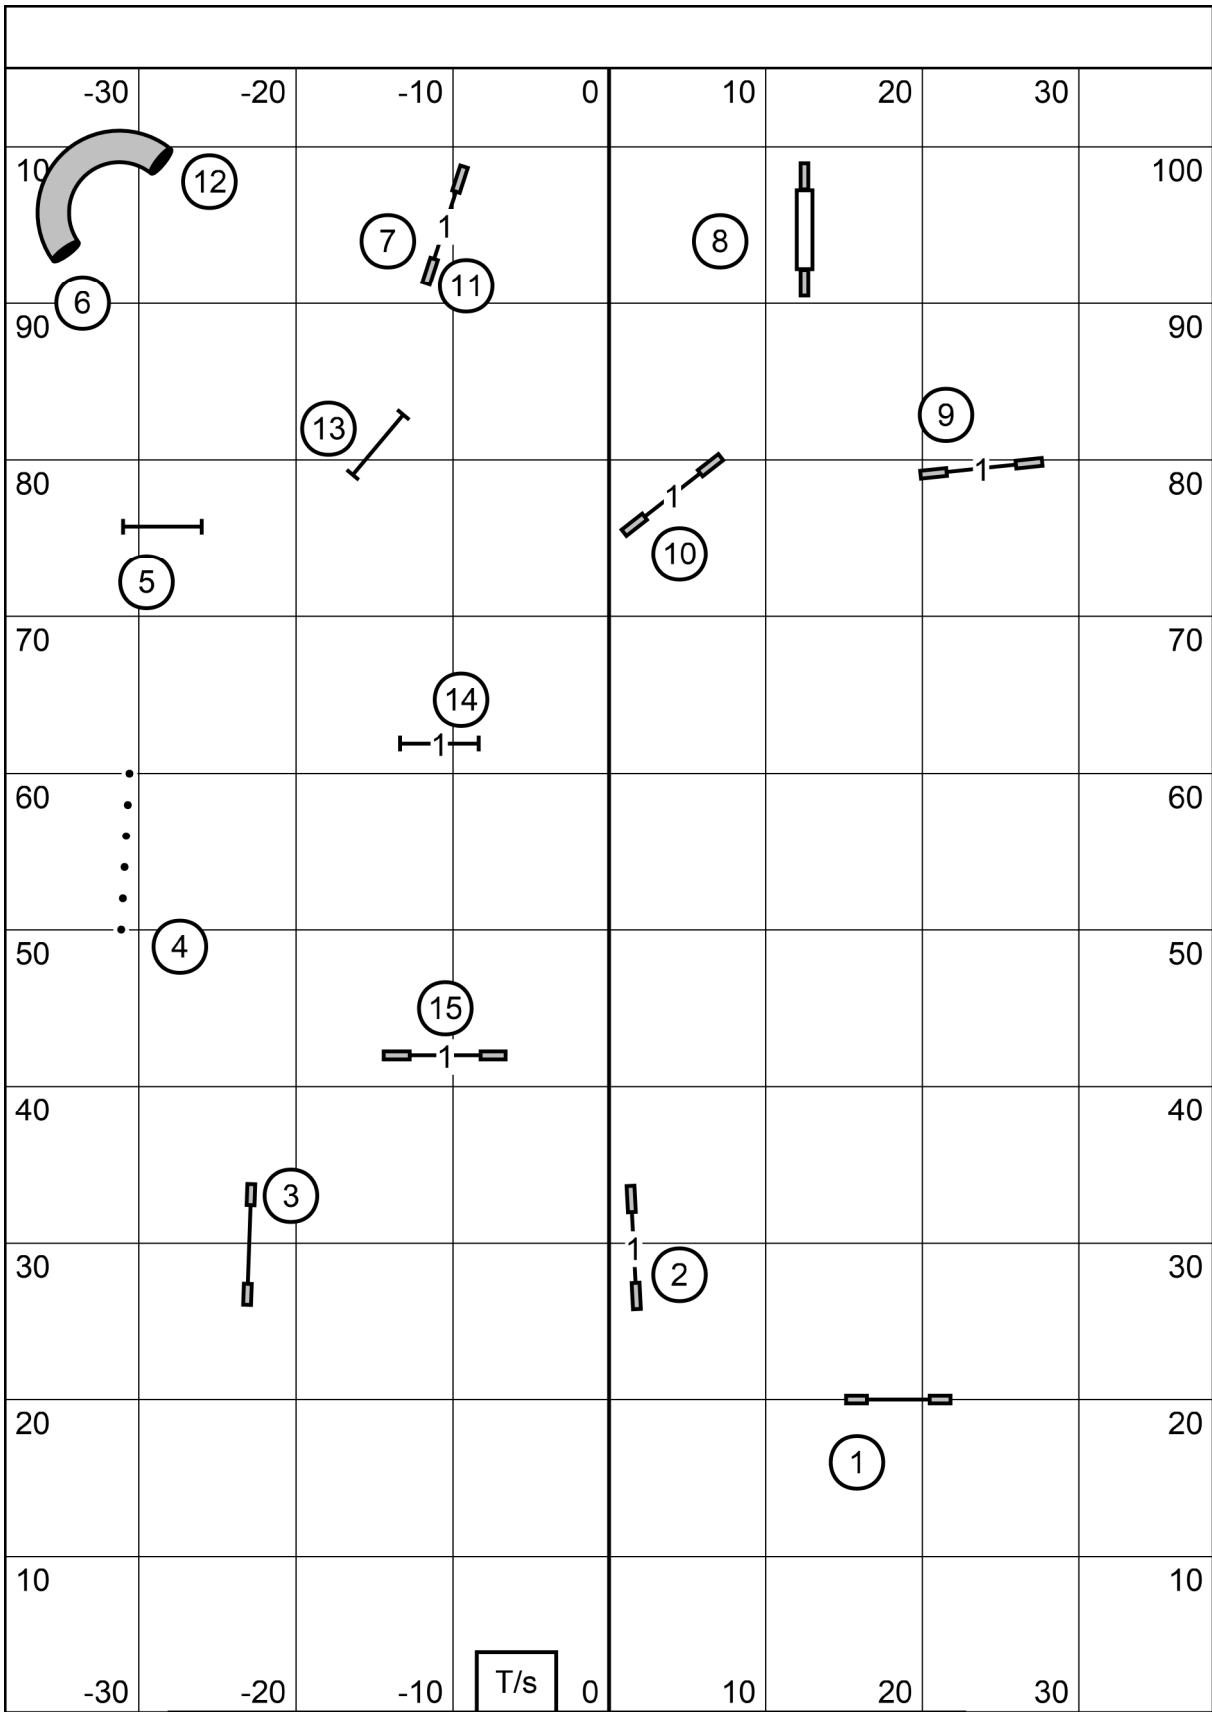

big to
little

WACHUSETT KENNEL CLUB
Indoors on Turf, 77x105, e-timing
Saturday Sep 25, 2021
Designer and Judge: Paul Mount
4. NOVICE JUMPERS WITH WEAVES /A/B/P

next in ring:
second time
thru tunnel