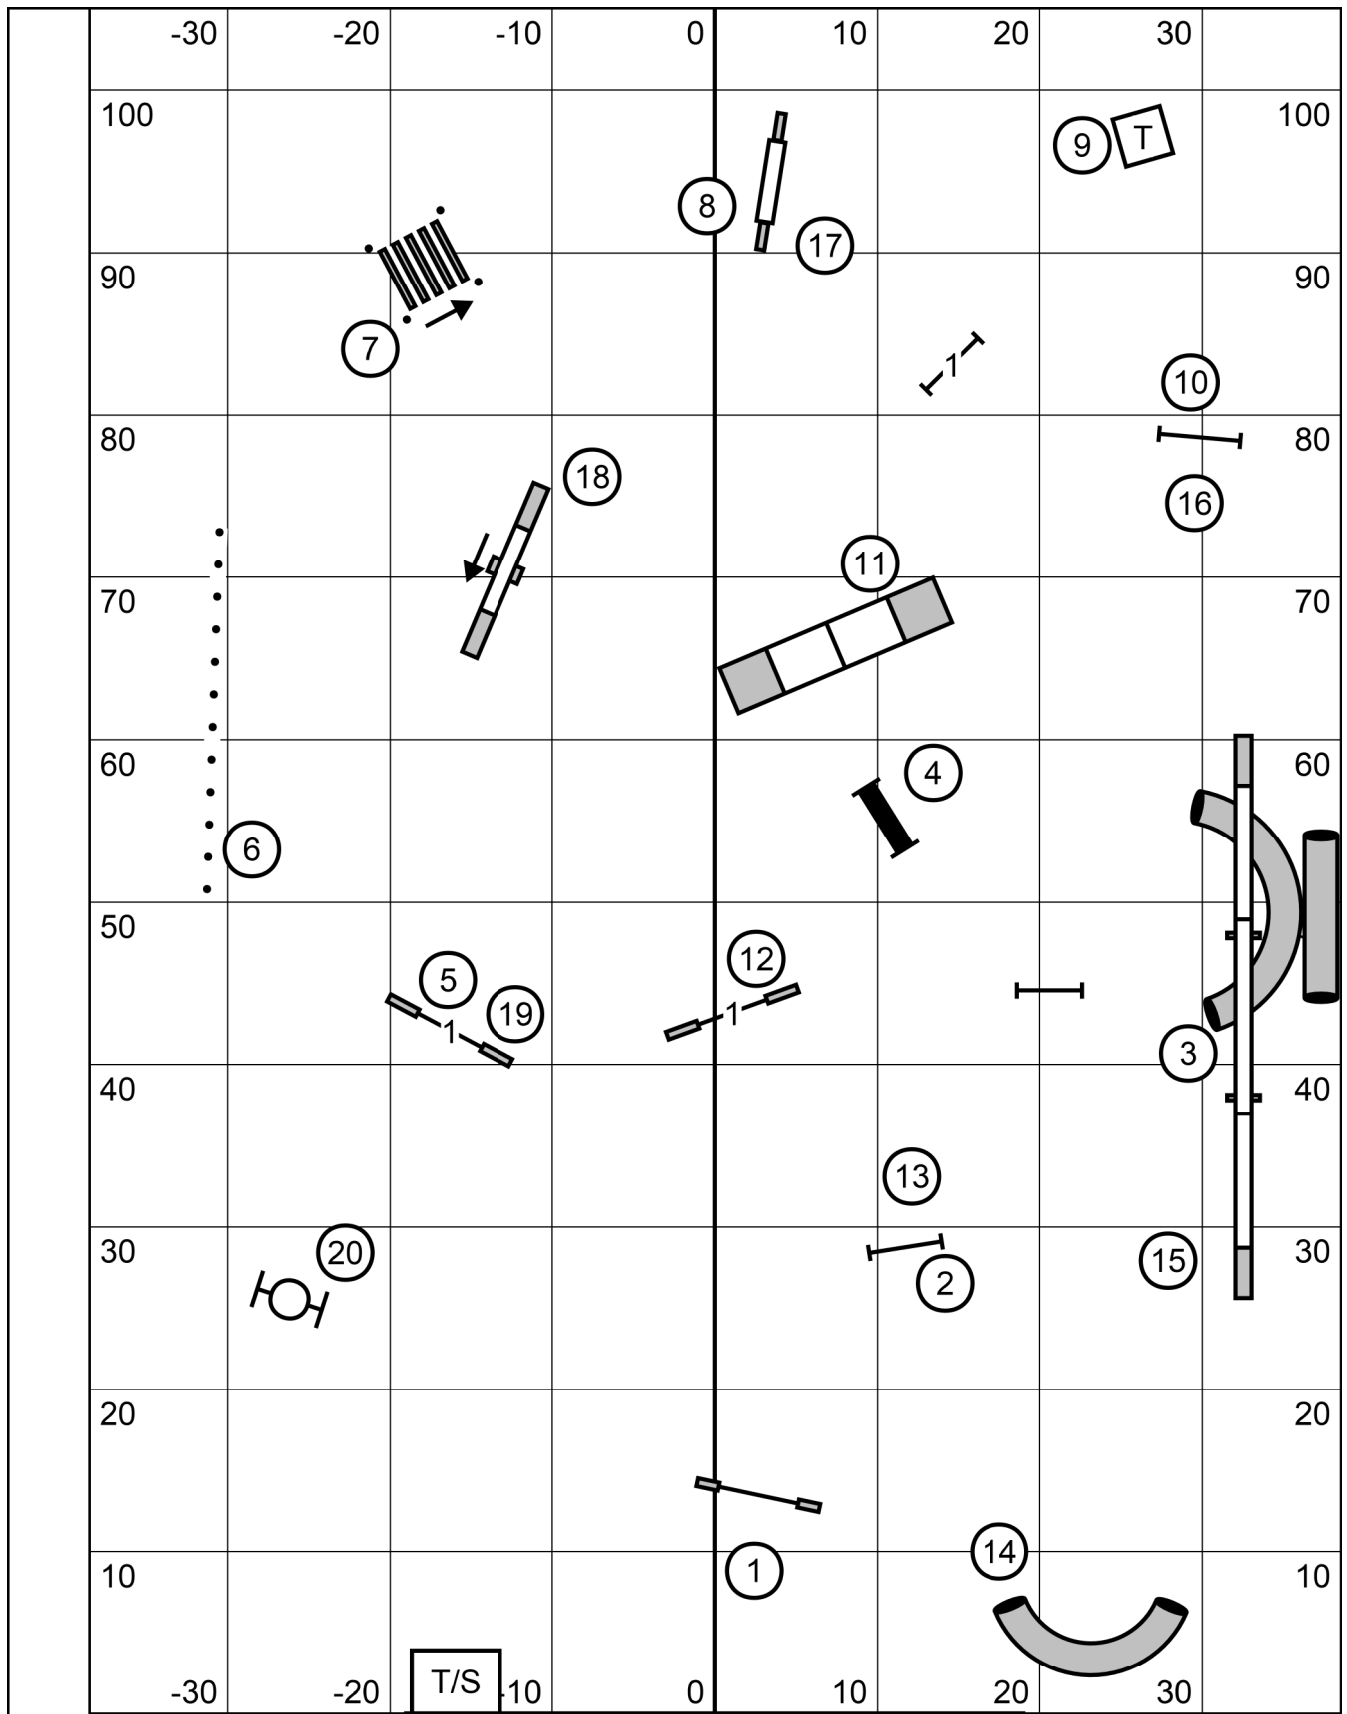

next in ring:
 second time
 thru tunnel

EX-MASTER 3-4-bottom side of 5 in flow (round numbers)
 OPEN 3-4-either end of 5 (light squares) in flow behind dashed lines
 NOVICE 3-4 or 4-5 (light squares) behind dotted lines, right to left

all levels together
 as follows:
 all 24, 20, 20 P walk
 all the rest walk
 big dogs run
 small dogs run

WACHUSETT KENNEL CLUB
 at American K9 Country, Amherst NH
 Saturday Sep 25, 2021
 Designer and Judge: Paul Mount
5 6 7 ALL FAST /P

24 & 20 walk, run
the rest walk, run

WACHUSETT KENNEL CLUB
Indoors on Turf, 77x105, e-timing
Saturday Sep 25, 2021
Designer and Judge: Paul Mount
EXCELLENT / MASTER STANDARD /P

next dog in:
dog taking
teeter

big to
little

one walk/run

T/S
 WACHUSETT KENNEL CLUB
 Indoors on Turf, 77x105, e-timing
 Saturday Sep 25, 2021
 Designer and Judge: Paul Mount
 OPEN STANDARD /P

big to
little

one walk

WACHUSETT KENNEL CLUB
Indoors on Turf, 77x105, e-timing
Saturday Sep 25, 2021
Desginer and Judge: Paul Mount
10. NOVICE STANDARD /A/B/P REVISED