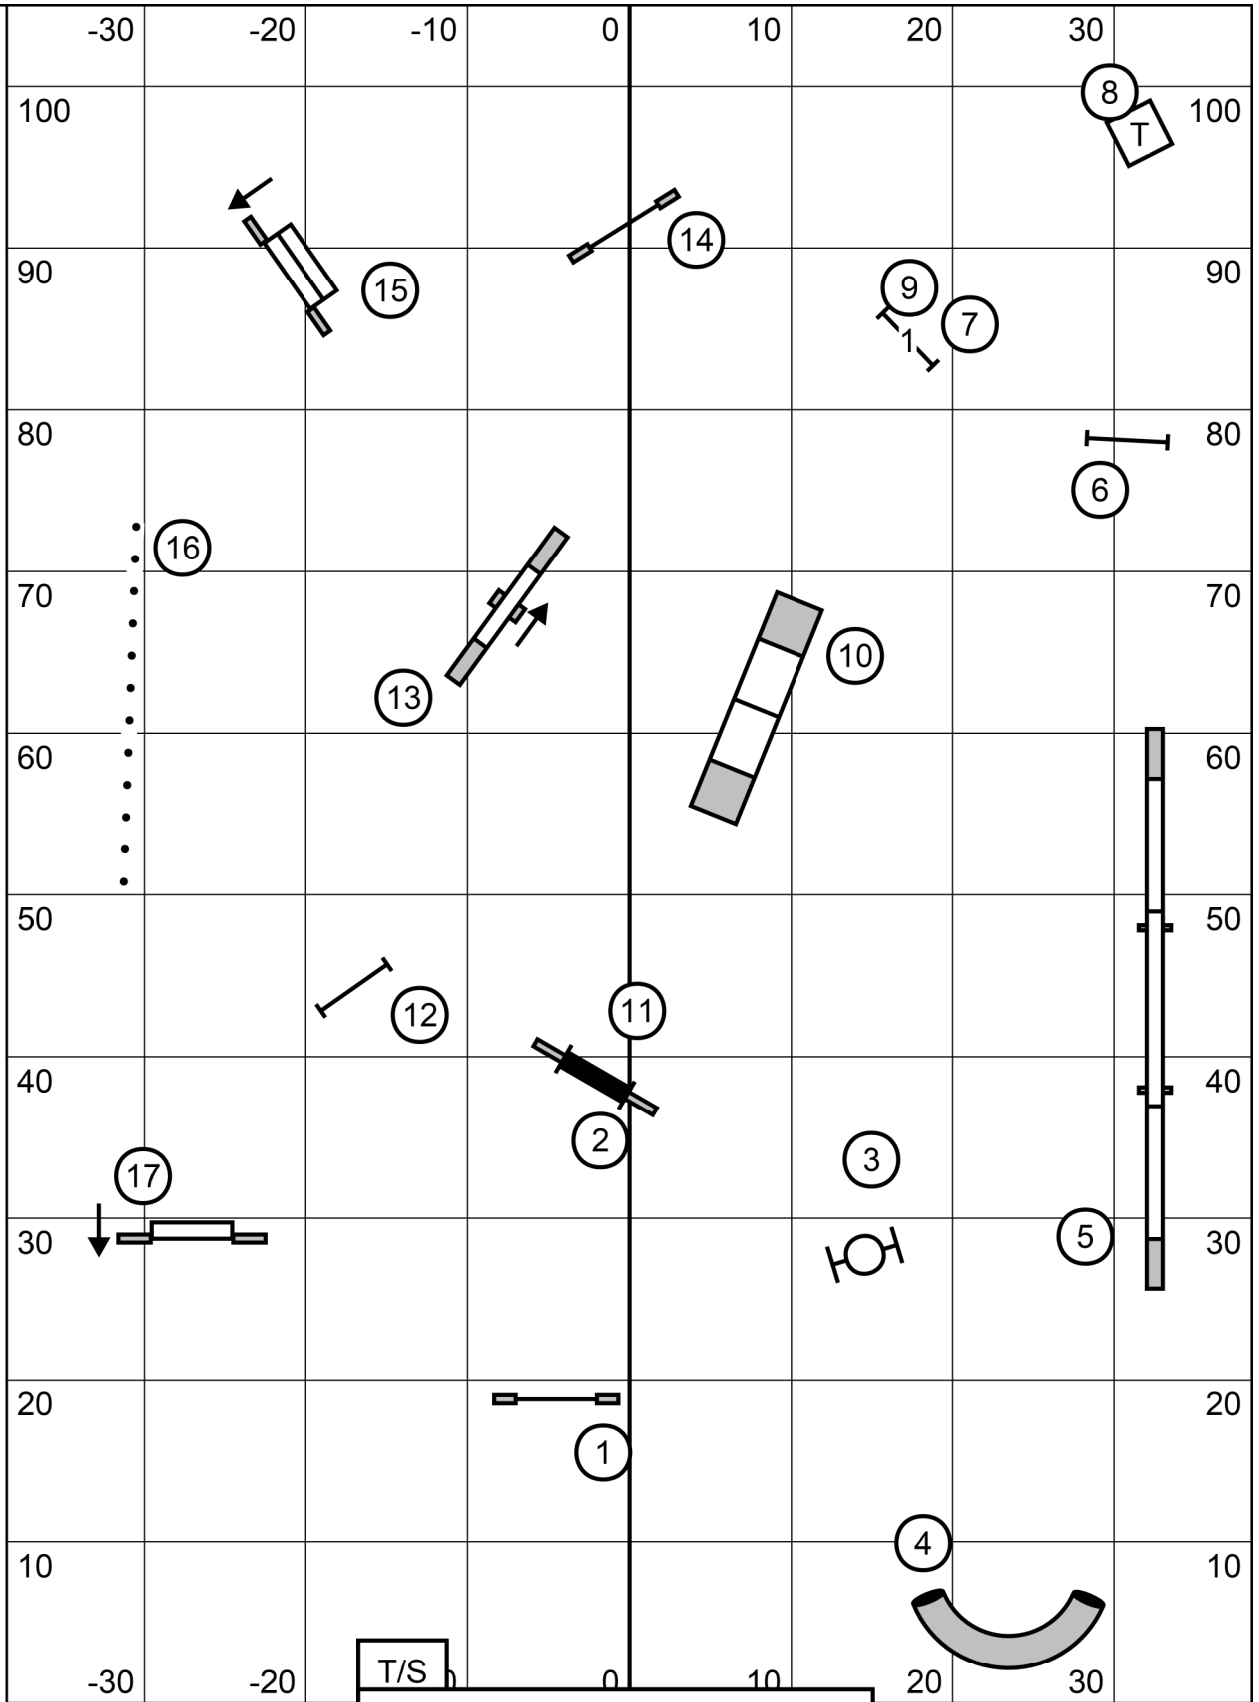

next in ring:
 second time
 thru tunnel

EX-MASTER 3-4-bottom side of 5 in flow (round numbers)
 OPEN 3-4-either end of 5 (light squares) in flow behind dashed lines
 NOVICE 3-4 or 4-5 (light squares) behind dotted lines, right to left

all levels together
 as follows:
 all 24, 20, 20 P walk
 all the rest walk
 big dogs run
 small dogs run

WACHUSETT KENNEL CLUB
 at American K9 Country, Amherst NH
 Saturday Sep 25, 2021
 Designer and Judge: Paul Mount
5 6 7 ALL FAST /P

24 & 20 walk, run
the rest walk, run

WACHUSETT KENNEL CLUB
Indoors on Turf, 77x105, e-timing
Saturday Sep 25, 2021
Designer and Judge: Paul Mount
EXCELLENT / MASTER STANDARD /P

next dog in:
dog taking
teeter

big to
little

one walk/run

T/S
 WACHUSETT KENNEL CLUB
 Indoors on Turf, 77x105, e-timing
 Saturday Sep 25, 2021
 Designer and Judge: Paul Mount
 OPEN STANDARD /P

big to
little

one walk

WACHUSETT KENNEL CLUB
Indoors on Turf, 77x105, e-timing
Saturday Sep 25, 2021
Desginer and Judge: Paul Mount
10. NOVICE STANDARD /A/B/P REVISED