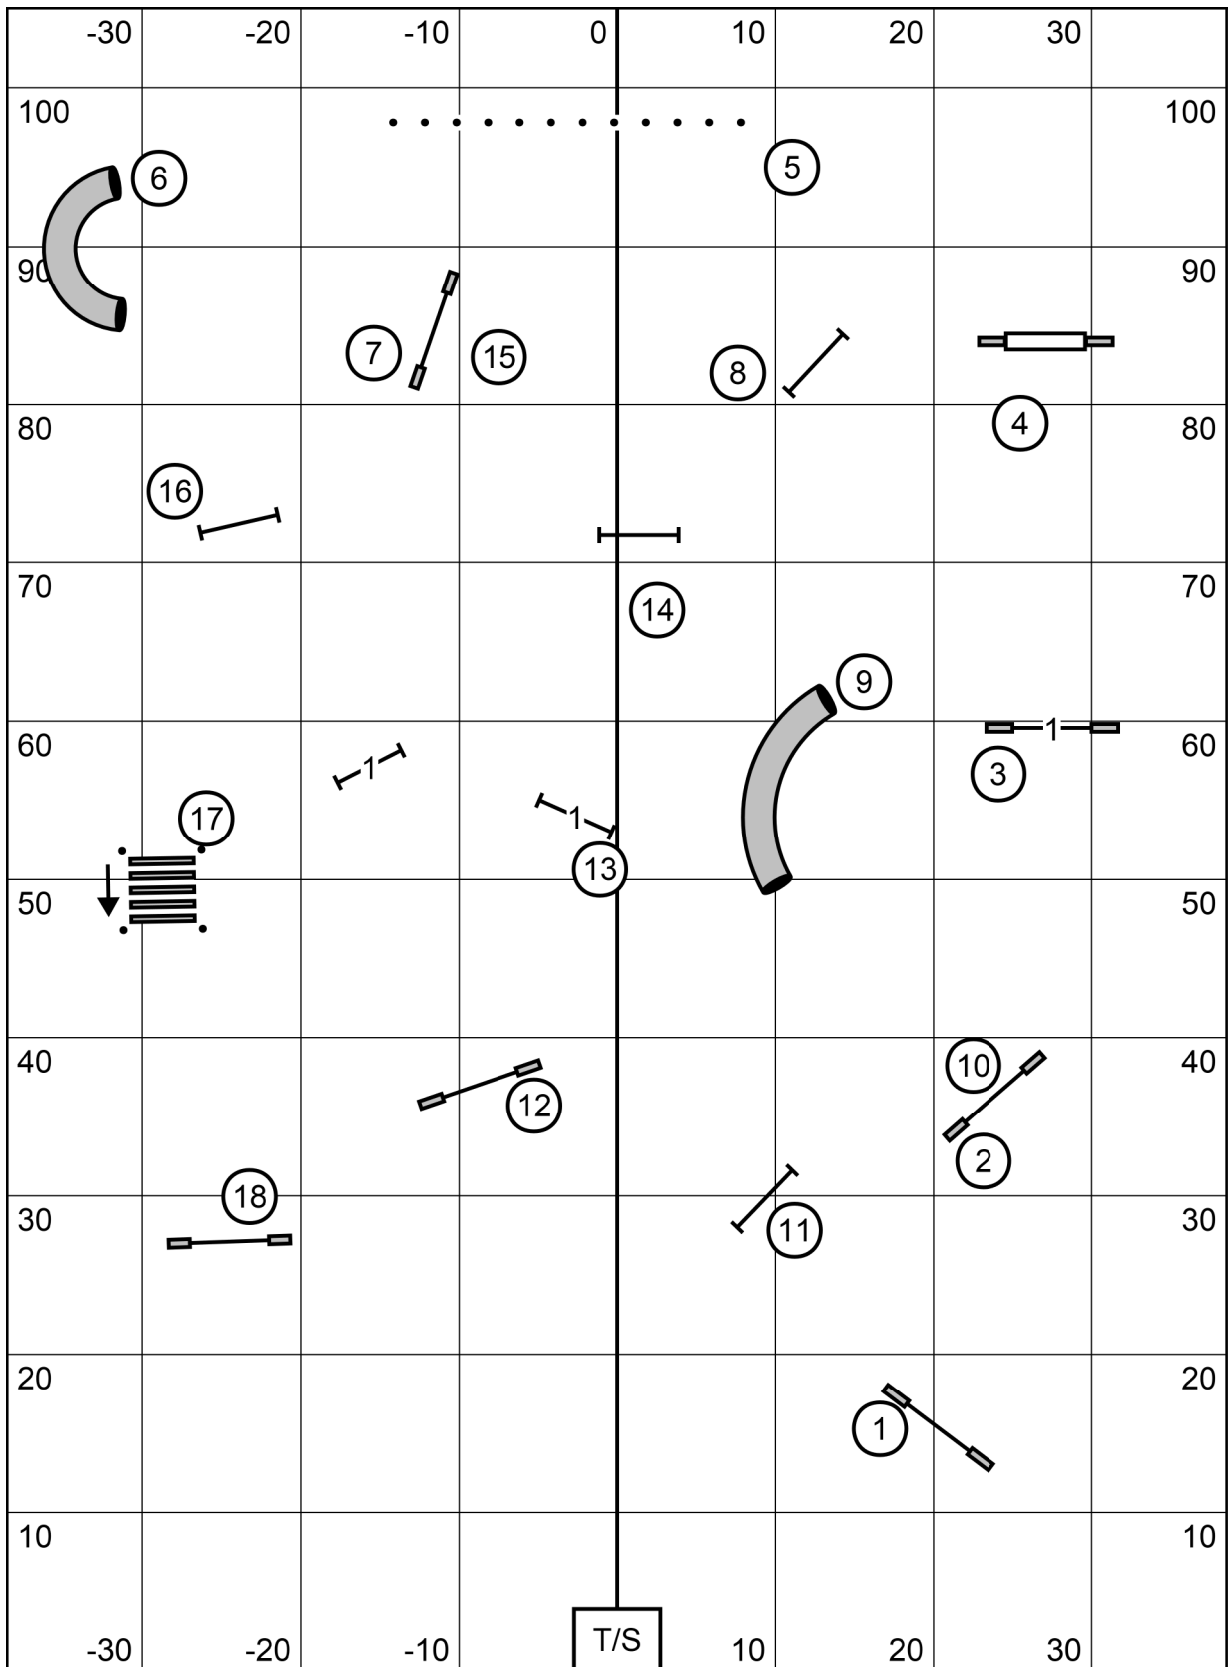

WACHUSETT KC
Indoors on Turf, 77x105, e-timing
Sunday Sep 26, 2021
Designer and Judge: Paul Mount
OPEN STANDARD /P

next dog in:
first tunnel

little
to big

WACHUSETT KC
Indoors on Turf, 77x105, e-timing
Sunday Sep 26, 2021
Designer and Judge: Paul Mount
4. NOVICE STANDARD /P

next:
finishing
a-Frame

little to big
walk little 4-16
walk big
run littles
run bigs

WACHUSETT KC
Indoors on Turf, 77x105, e-timing
Sunday Sep 26, 2021
Designer and Judge: Paul Mount
5. TIME 2 BEAT /P

next dog in:
taking 16