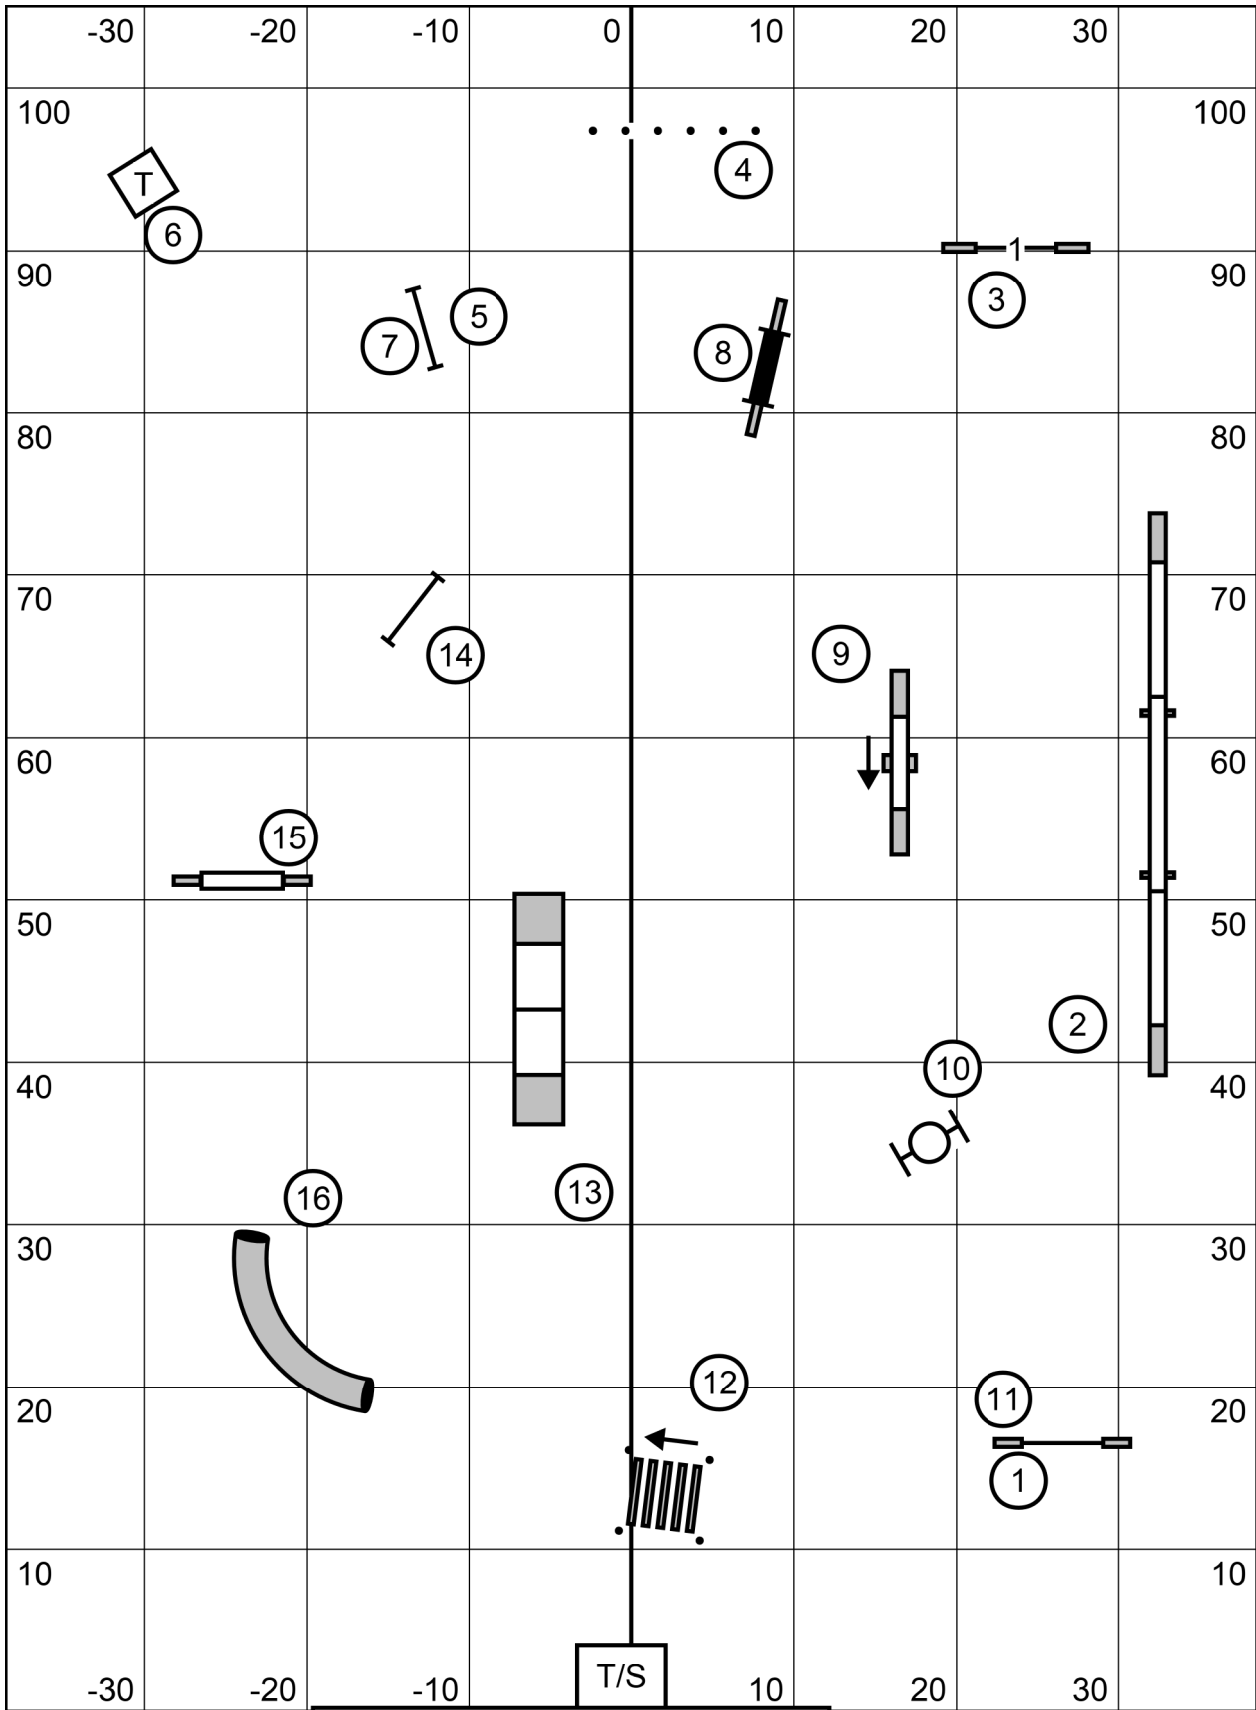

little to big
one walk for all

WACHUSETT KENNEL CLUB
Indoors on Turf, 77x105, etiming
Sunday Sep 26, 2021
Designer and Judge: Paul Mount
1. PREMIER STANDARD /P

next: dog
headed to
A-Frame

walk little
4-16
run
walk big
run

WACHUSETT KENNEL CLUB
on turf at American K9 Country, Amherst NH
Sunday Sep 26, 2021
Designer and Judge: Paul Mount
2. EXCELLENT / MASTER STANDARD / P

next dog in:
taking the
first tunnel

little to big
one walk

WACHUSETT KC
Indoors on Turf, 77x105, e-timing
Sunday Sep 26, 2021
Designer and Judge: Paul Mount
OPEN STANDARD /P

next dog in:
first tunnel

little
to big

WACHUSETT KC
Indoors on Turf, 77x105, e-timing
Sunday Sep 26, 2021
Designer and Judge: Paul Mount
4. NOVICE STANDARD /P

next:
finishing
a-Frame

little to big
walk little 4-16
walk big
run littles
run bigs

WACHUSETT KC
Indoors on Turf, 77x105, e-timing
Sunday Sep 26, 2021
Designer and Judge: Paul Mount
5. TIME 2 BEAT /P

next dog in:
taking 16