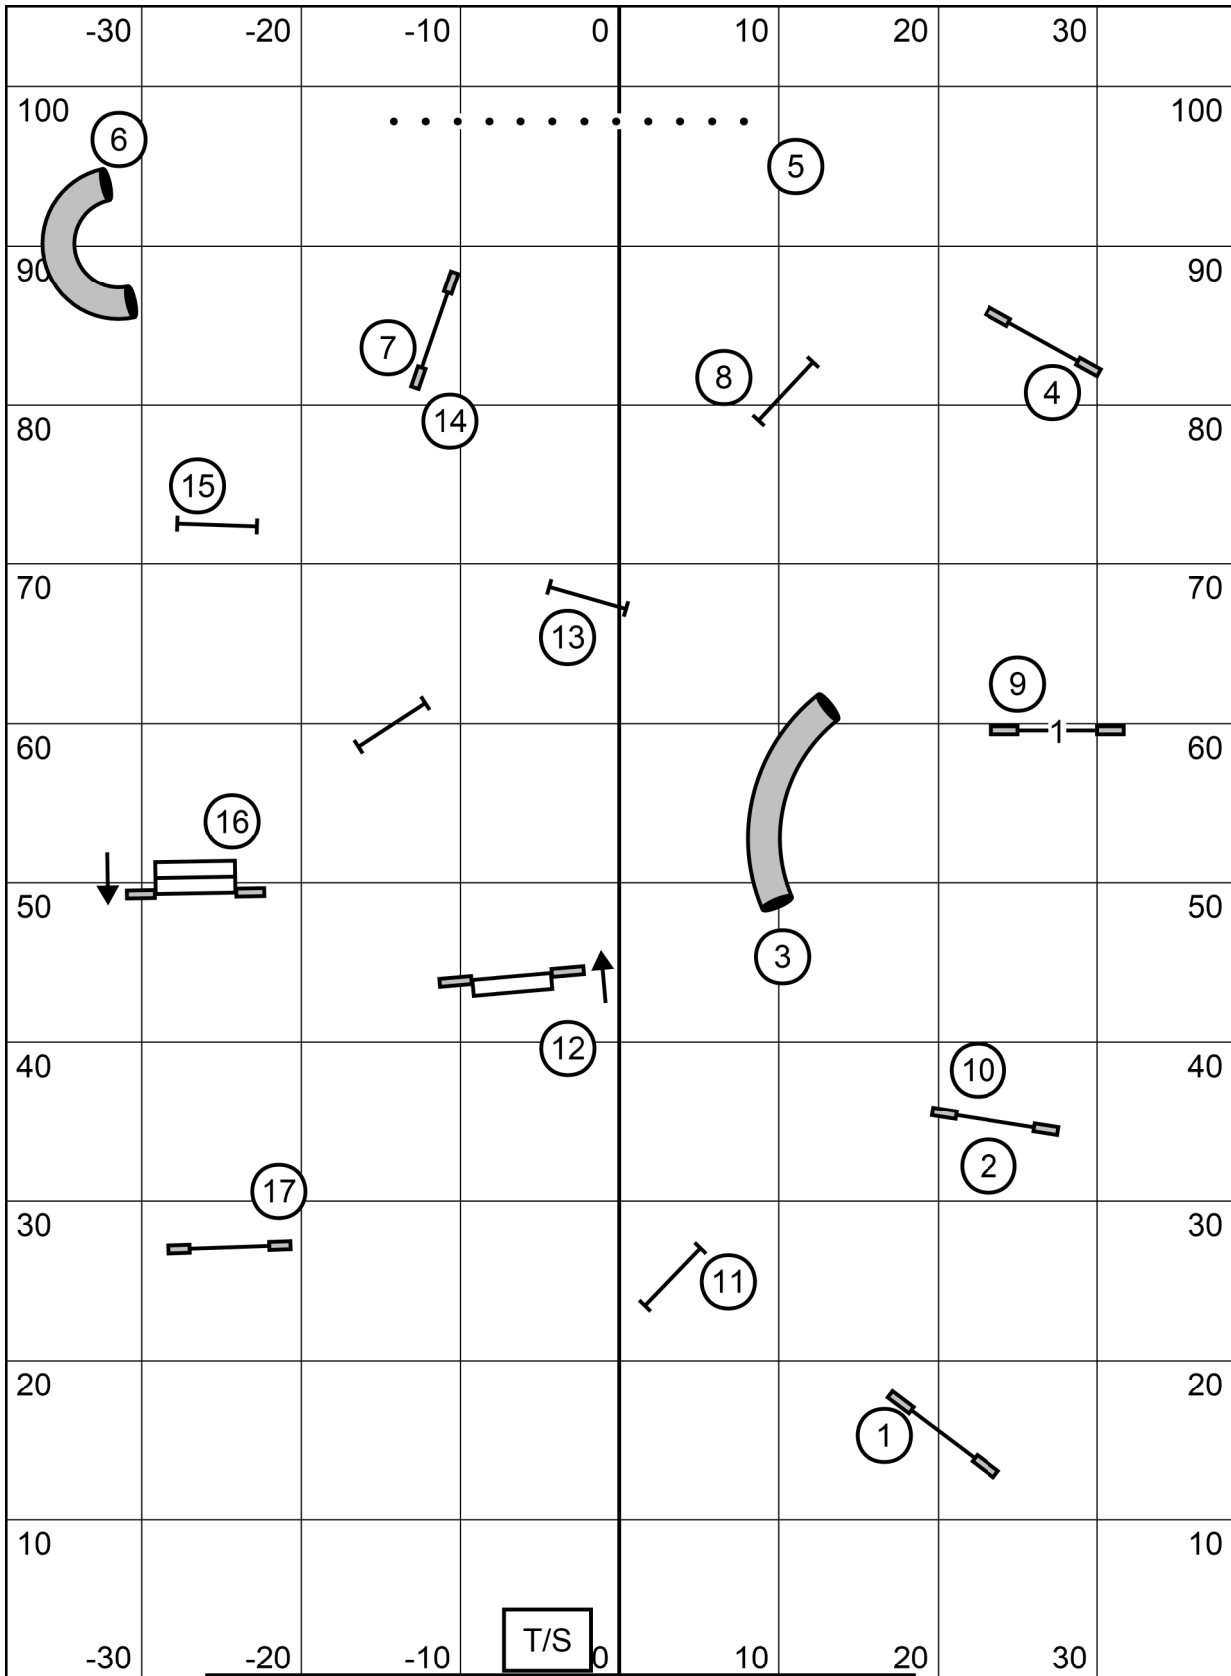

next:
finishing
a-Frame

little to big
walk little 4-16
walk big
run littles
run bigs

WACHUSETT KC
Indoors on Turf, 77x105, e-timing
Sunday Sep 26, 2021
Designer and Judge: Paul Mount
5. TIME 2 BEAT /P

next dog in:
taking 16

WACHUSETT KENNEL CLUB
 on turf at American K9 Country, Amherst NH
 Sunday Sep 26, 2021
 Designer and Judge: Paul Mount
EXCELLENT MASTER JUMPERS WITH WEAVES /P

little to
big
one
walk/run

WACHUSETT KC
Indoors on Turf, 77x105, e-timing
Sunday Sep 26, 2021
Designer and Judge: Paul Mount
7. OPEN JUMPERS WITH WEAVES /P