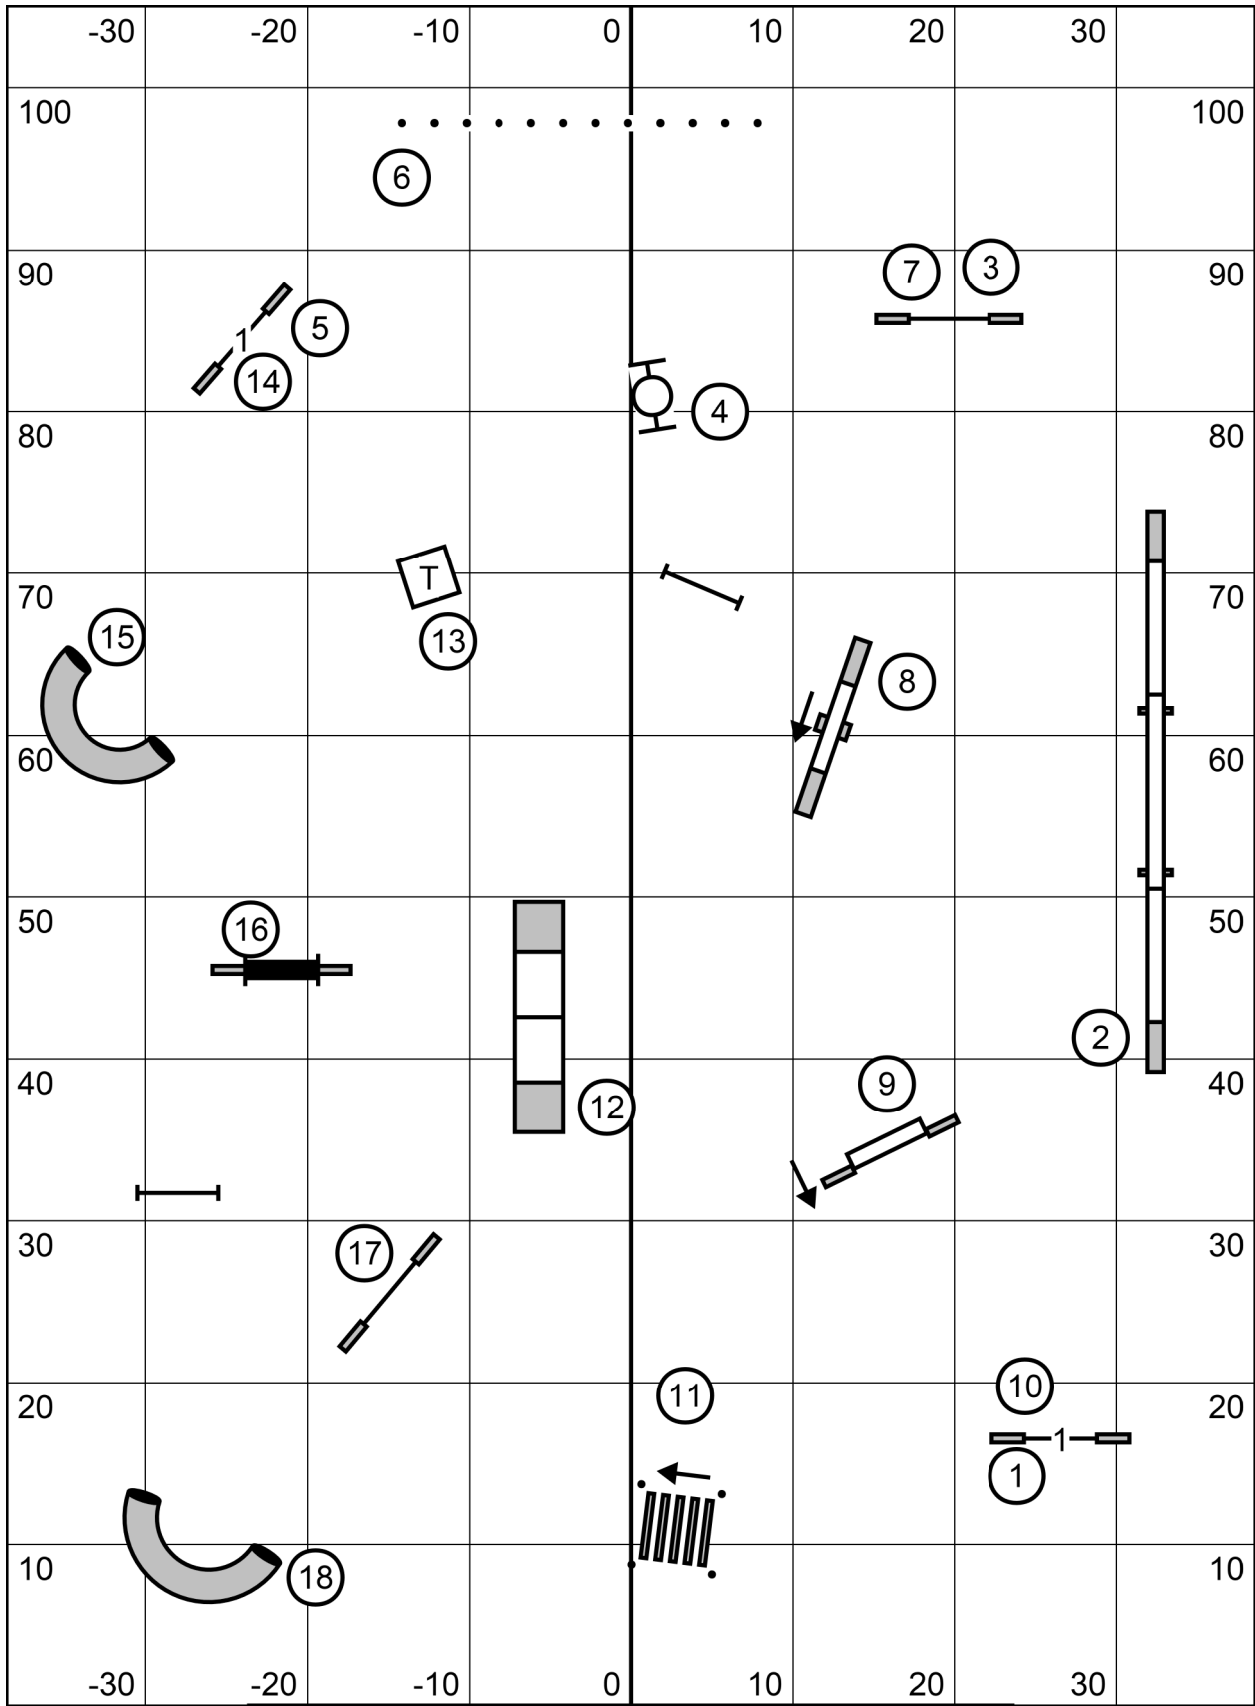

little to big
one walk for all

WACHUSETT KENNEL CLUB
Indoors on Turf, 77x105, etiming
Sunday Sep 26, 2021
Designer and Judge: Paul Mount
1. PREMIER STANDARD /P

next: dog
headed to
A-Frame

walk little
4-16
run
walk big
run

WACHUSETT KENNEL CLUB
on turf at American K9 Country, Amherst NH
Sunday Sep 26, 2021
Designer and Judge: Paul Mount
2. EXCELLENT / MASTER STANDARD / P

next dog in:
taking the
first tunnel

little to big
one walk

WACHUSETT KC
Indoors on Turf, 77x105, e-timing
Sunday Sep 26, 2021
Designer and Judge: Paul Mount
OPEN STANDARD /P

next dog in:
first tunnel

little
to big

WACHUSETT KC
Indoors on Turf, 77x105, e-timing
Sunday Sep 26, 2021
Designer and Judge: Paul Mount
4. NOVICE STANDARD /P

next:
finishing
a-Frame

little to big
walk little 4-16
walk big
run littles
run bigs

WACHUSETT KC
Indoors on Turf, 77x105, e-timing
Sunday Sep 26, 2021
Designer and Judge: Paul Mount
5. TIME 2 BEAT /P

next dog in:
taking 16