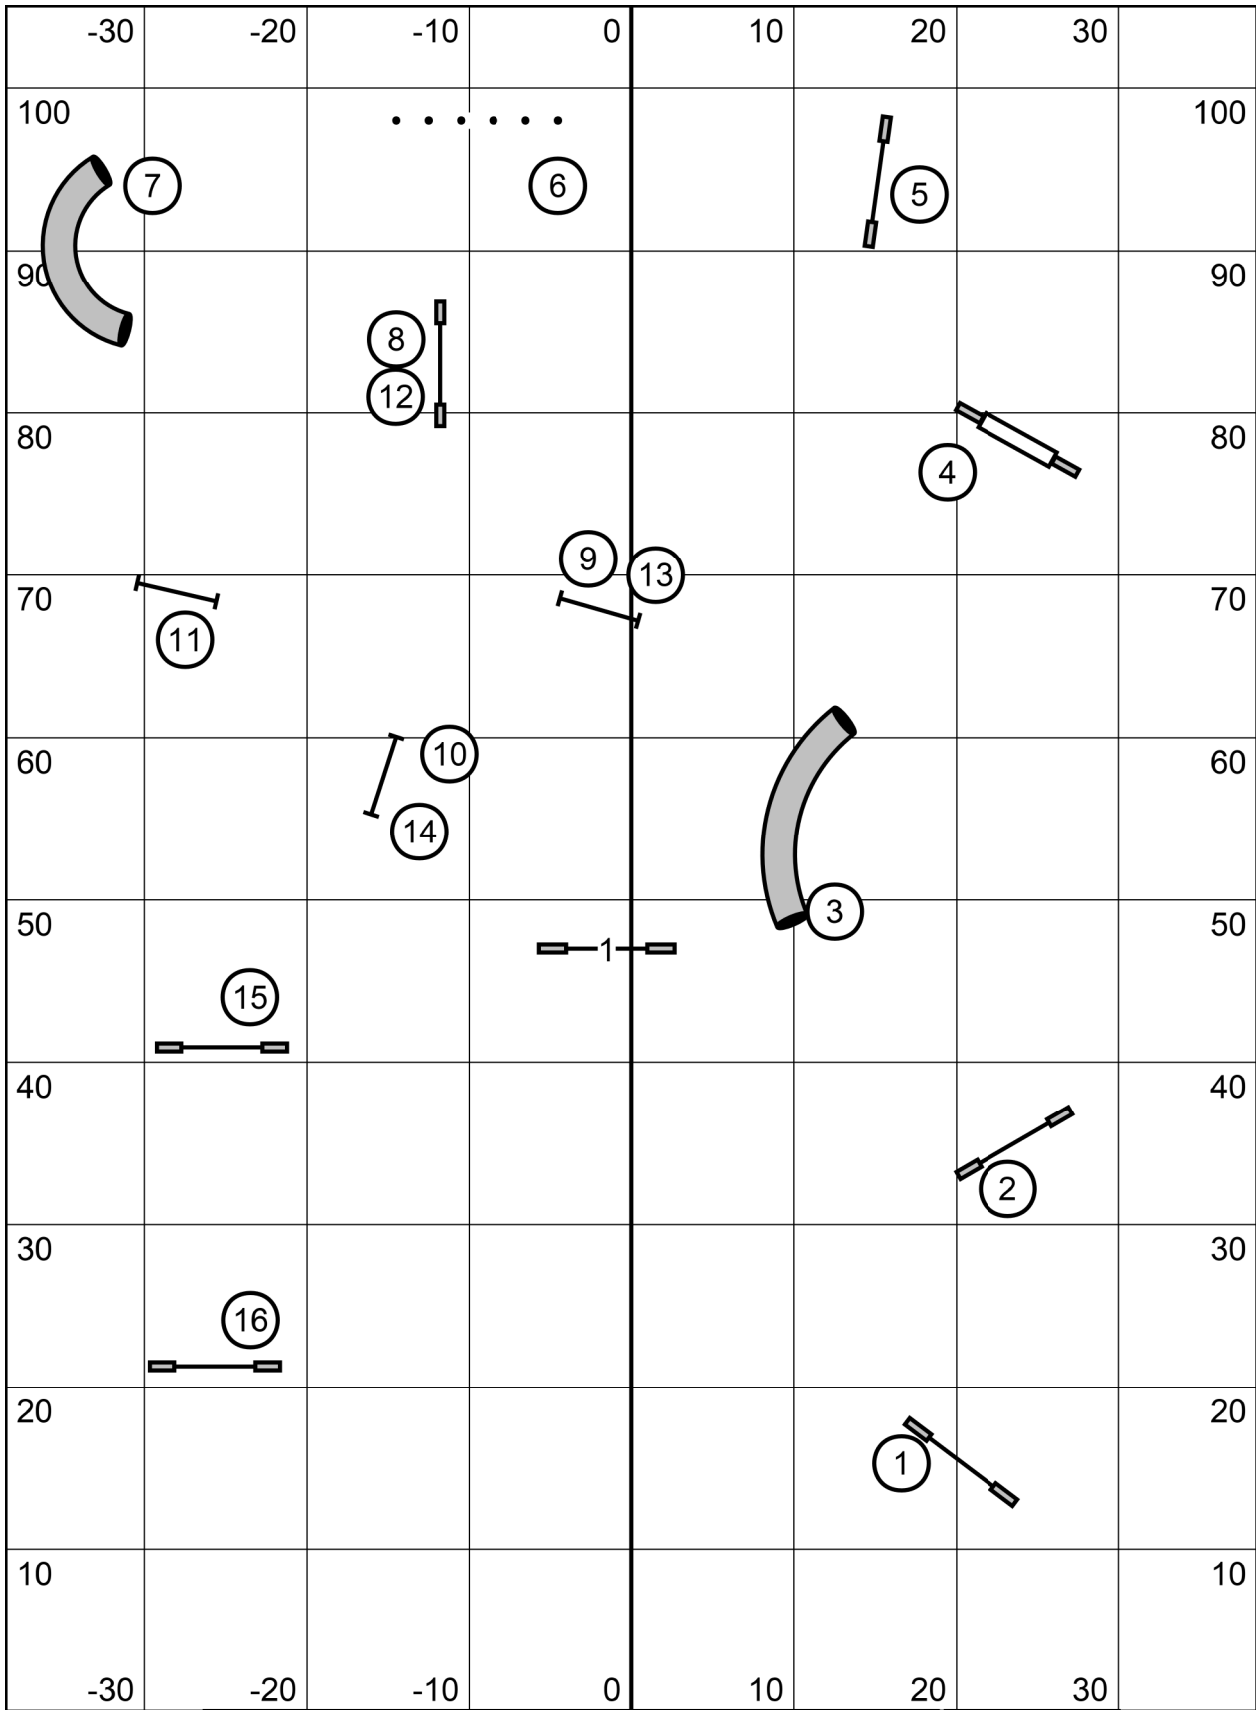

little
to
big

WACHUSETT KC
Indoors on Turf, 77x105, e-timing
Sunday Sep 26, 2021
Designer and Judge: Paul Mount
8 (last) NOVICE JUMPERS WITH WEAVES /P

next:
taking
the 10/14
jump the
2nd time