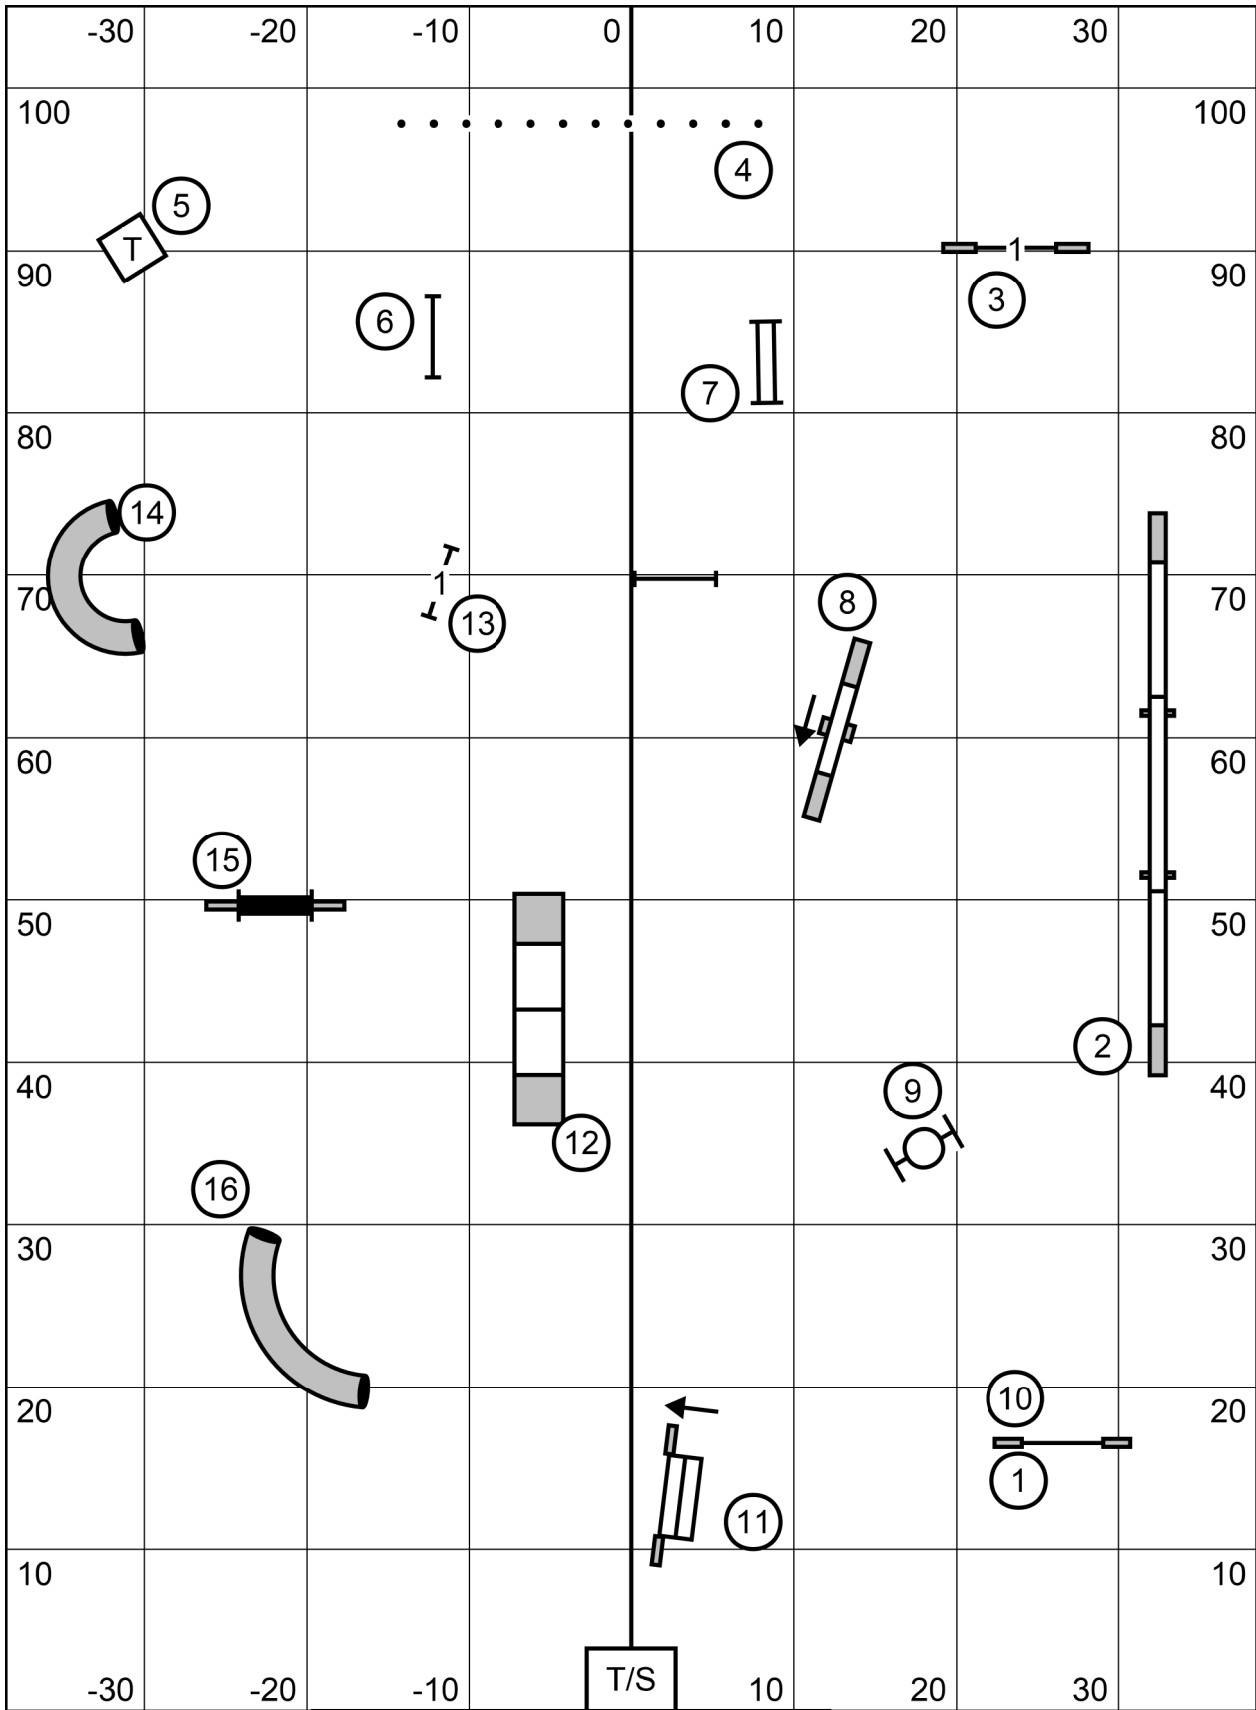

little to big
one walk for all

WACHUSETT KENNEL CLUB
Indoors on Turf, 77x105, etiming
Sunday Sep 26, 2021
Designer and Judge: Paul Mount
1. PREMIER STANDARD /P

next: dog
headed to
A-Frame

walk little
4-16
run
walk big
run

WACHUSETT KENNEL CLUB
on turf at American K9 Country, Amherst NH
Sunday Sep 26, 2021
Designer and Judge: Paul Mount
2. EXCELLENT / MASTER STANDARD / P

next dog in:
taking the
first tunnel

little to big
one walk

WACHUSETT KC
Indoors on Turf, 77x105, e-timing
Sunday Sep 26, 2021
Designer and Judge: Paul Mount
OPEN STANDARD /P

next dog in:
first tunnel

little
to big

WACHUSETT KC
Indoors on Turf, 77x105, e-timing
Sunday Sep 26, 2021
Designer and Judge: Paul Mount
4. NOVICE STANDARD /P

next:
finishing
a-Frame

little to big
walk little 4-16
walk big
run littles
run bigs

WACHUSETT KC
Indoors on Turf, 77x105, e-timing
Sunday Sep 26, 2021
Designer and Judge: Paul Mount
5. TIME 2 BEAT /P

next dog in:
taking 16