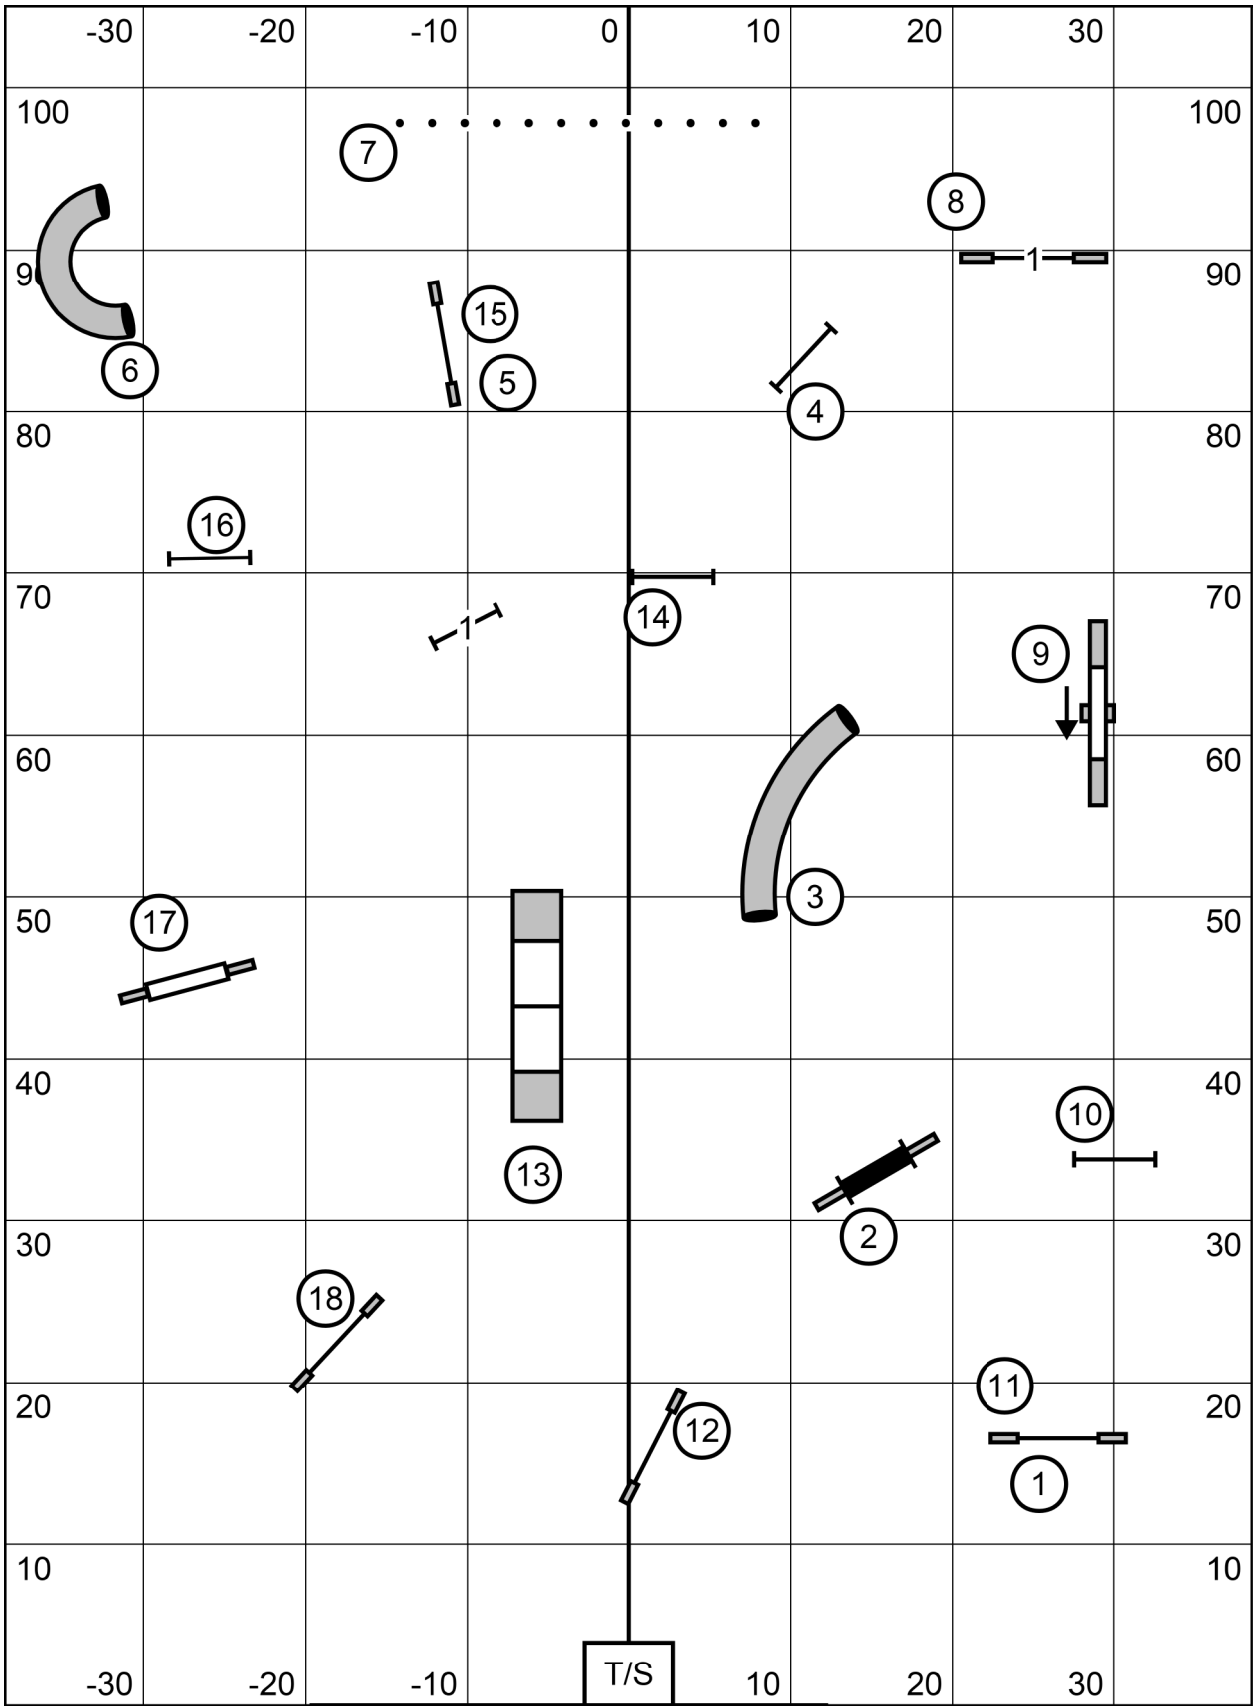

WACHUSETT KC
Indoors on Turf, 77x105, e-timing
Sunday Sep 26, 2021
Designer and Judge: Paul Mount
OPEN STANDARD /P

next dog in:
first tunnel

little
to big

WACHUSETT KC
Indoors on Turf, 77x105, e-timing
Sunday Sep 26, 2021
Designer and Judge: Paul Mount
4. NOVICE STANDARD /P

next:
finishing
a-Frame

little to big
walk little 4-16
walk big
run littles
run bigs

WACHUSETT KC
Indoors on Turf, 77x105, e-timing
Sunday Sep 26, 2021
Designer and Judge: Paul Mount
5. TIME 2 BEAT /P

next dog in:
taking 16