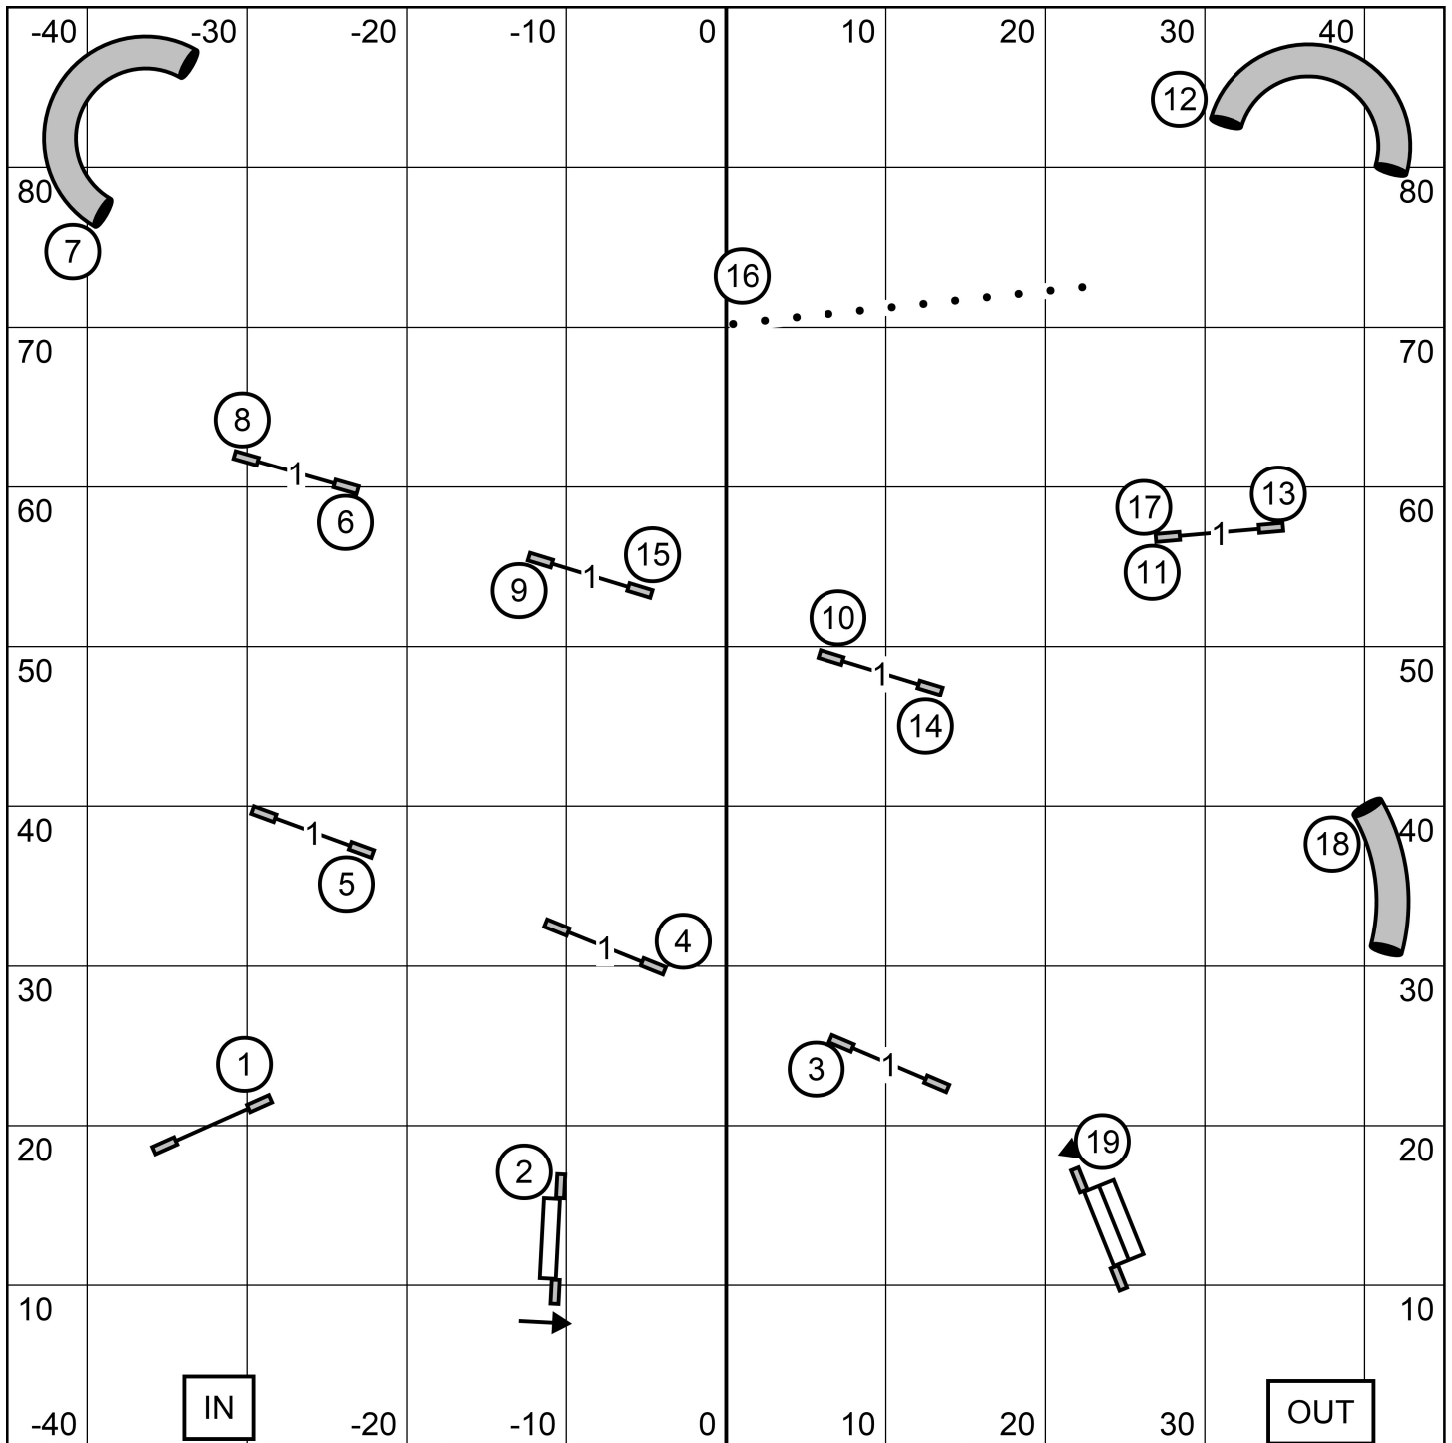

Premier Hgt	JWW Regular	Course Preferred	Times
4	NA	55 sec	
8	50 sec	53 sec	
12	48 sec	50 sec	
16	45 sec	47 sec	
20	42 sec	51 sec	
24	46 sec	NA	
24C	42 sec	NA	

Talcott Mountain Agility Club
October 1, 2021 Friday
Premier JWW
Gail Storm