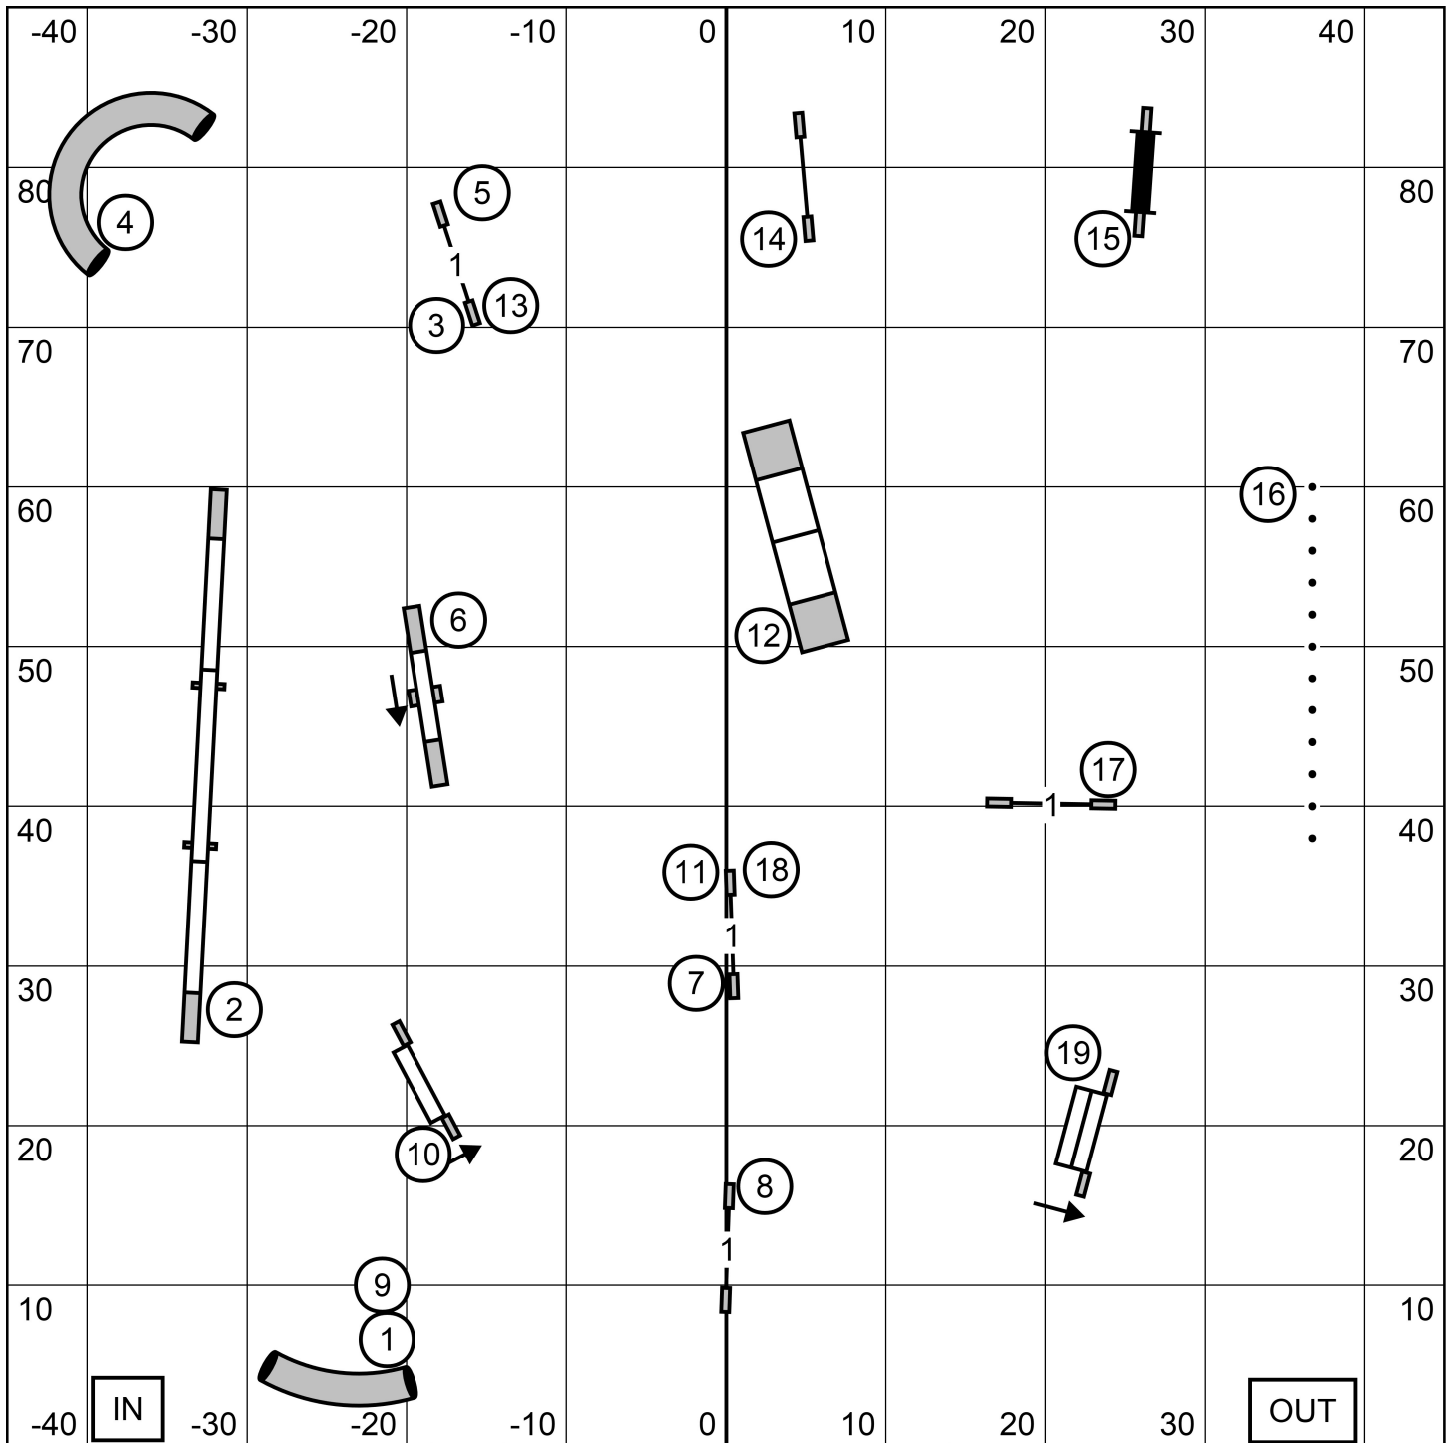

- Master/Exc (8) (2) (5)
- Open (8) (2) (5)
- Novice (2) (5) or (8) (2)

Talcott Mountain Agility Club  
 October 1, 2021 Friday  
**FAST**  
 Gail Storm

Regular		Preferred	
8	38 sec	4	41 sec
12 / 16	35 sec	8 / 12	38 sec
20 / 24 / 24C	32 sec	16 / 20	35 sec