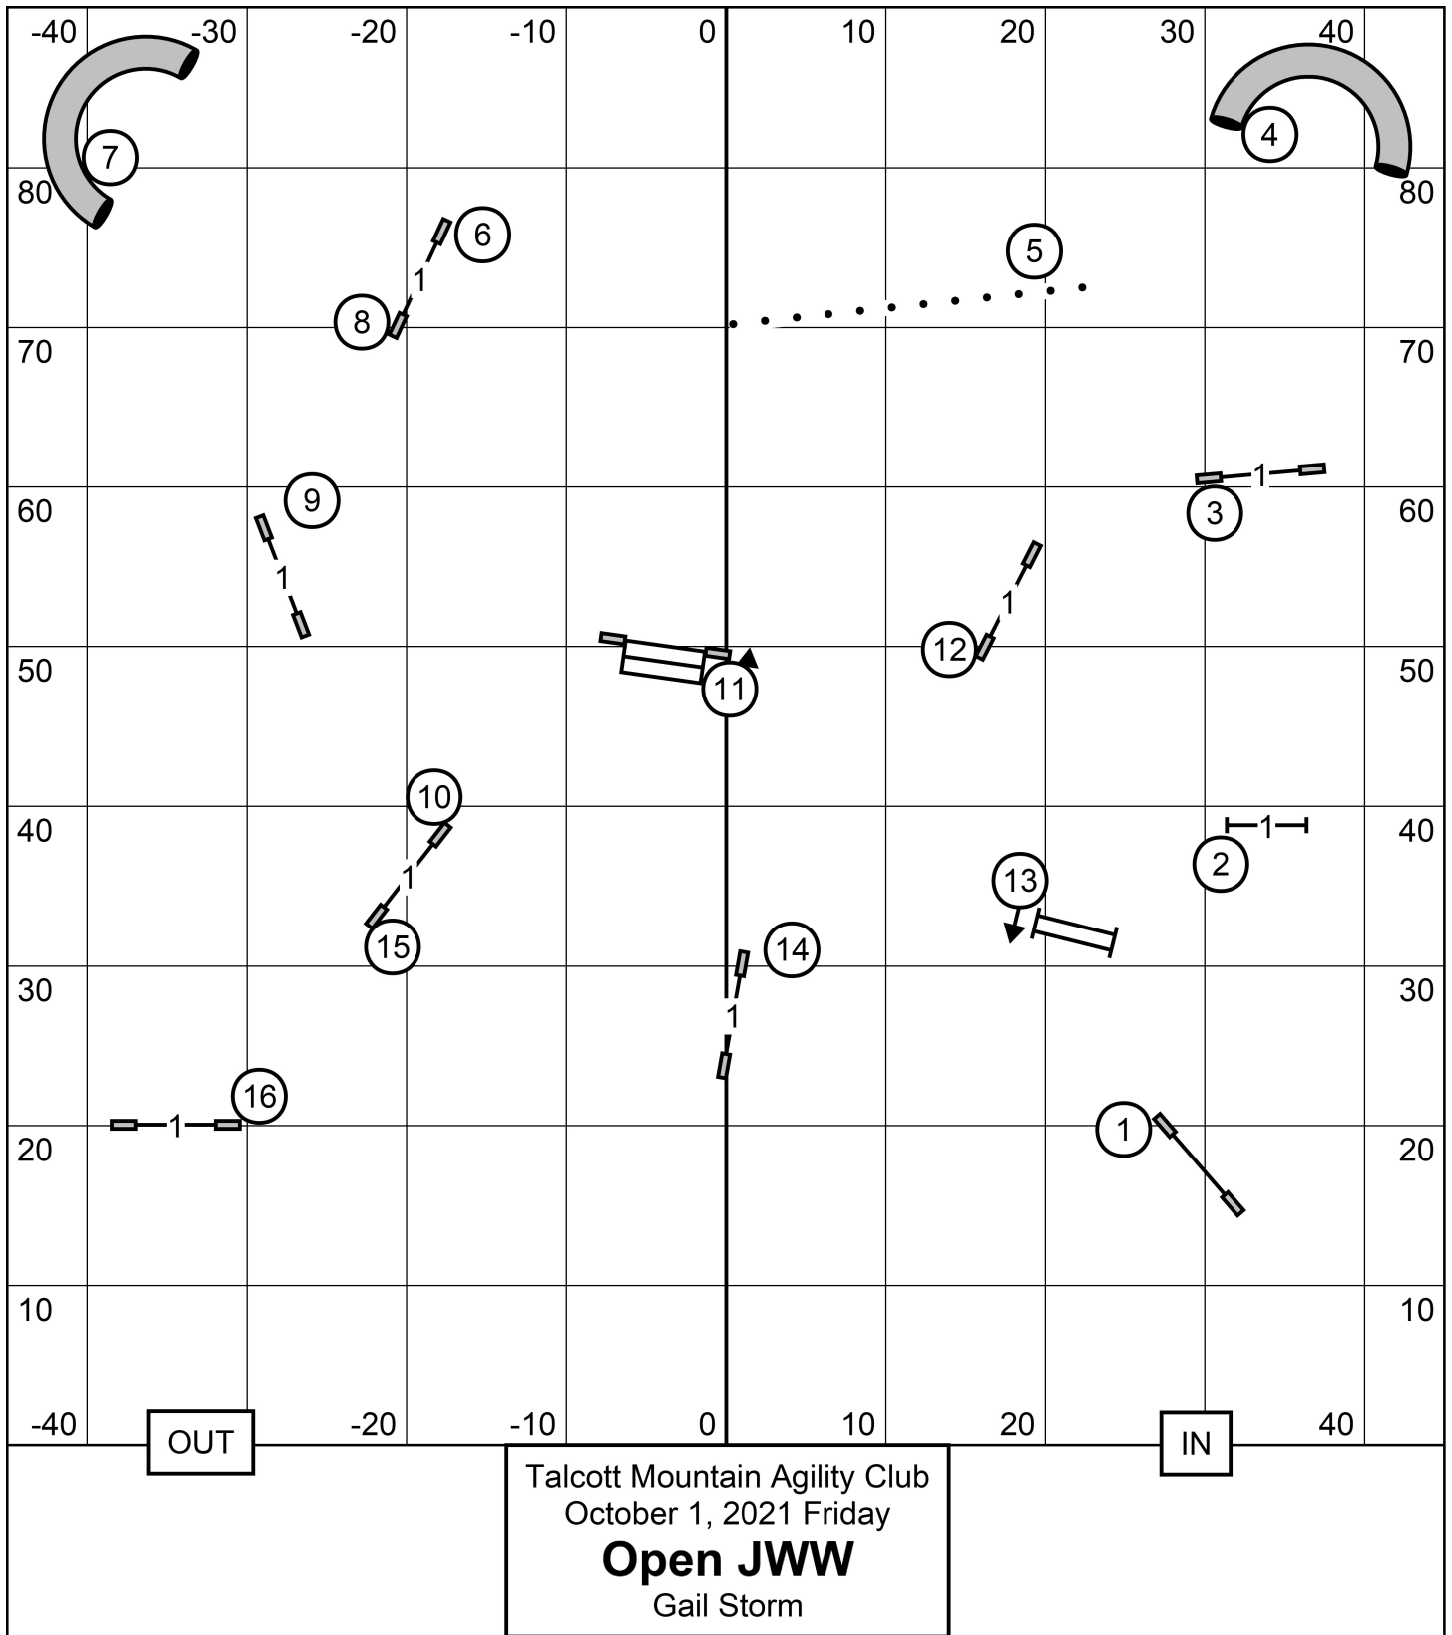

Premier Hgt	JWW Regular	Course Preferred	Times
4	NA	55 sec	
8	50 sec	53 sec	
12	48 sec	50 sec	
16	45 sec	47 sec	
20	42 sec	51 sec	
24	46 sec	NA	
24C	42 sec	NA	

Talcott Mountain Agility Club  
 October 1, 2021 Friday  
**Premier JWW**  
 Gail Storm

Talcott Mountain Agility Club  
 October 1, 2021 Friday  
**Open JWW**  
 Gail Storm

OUT

IN