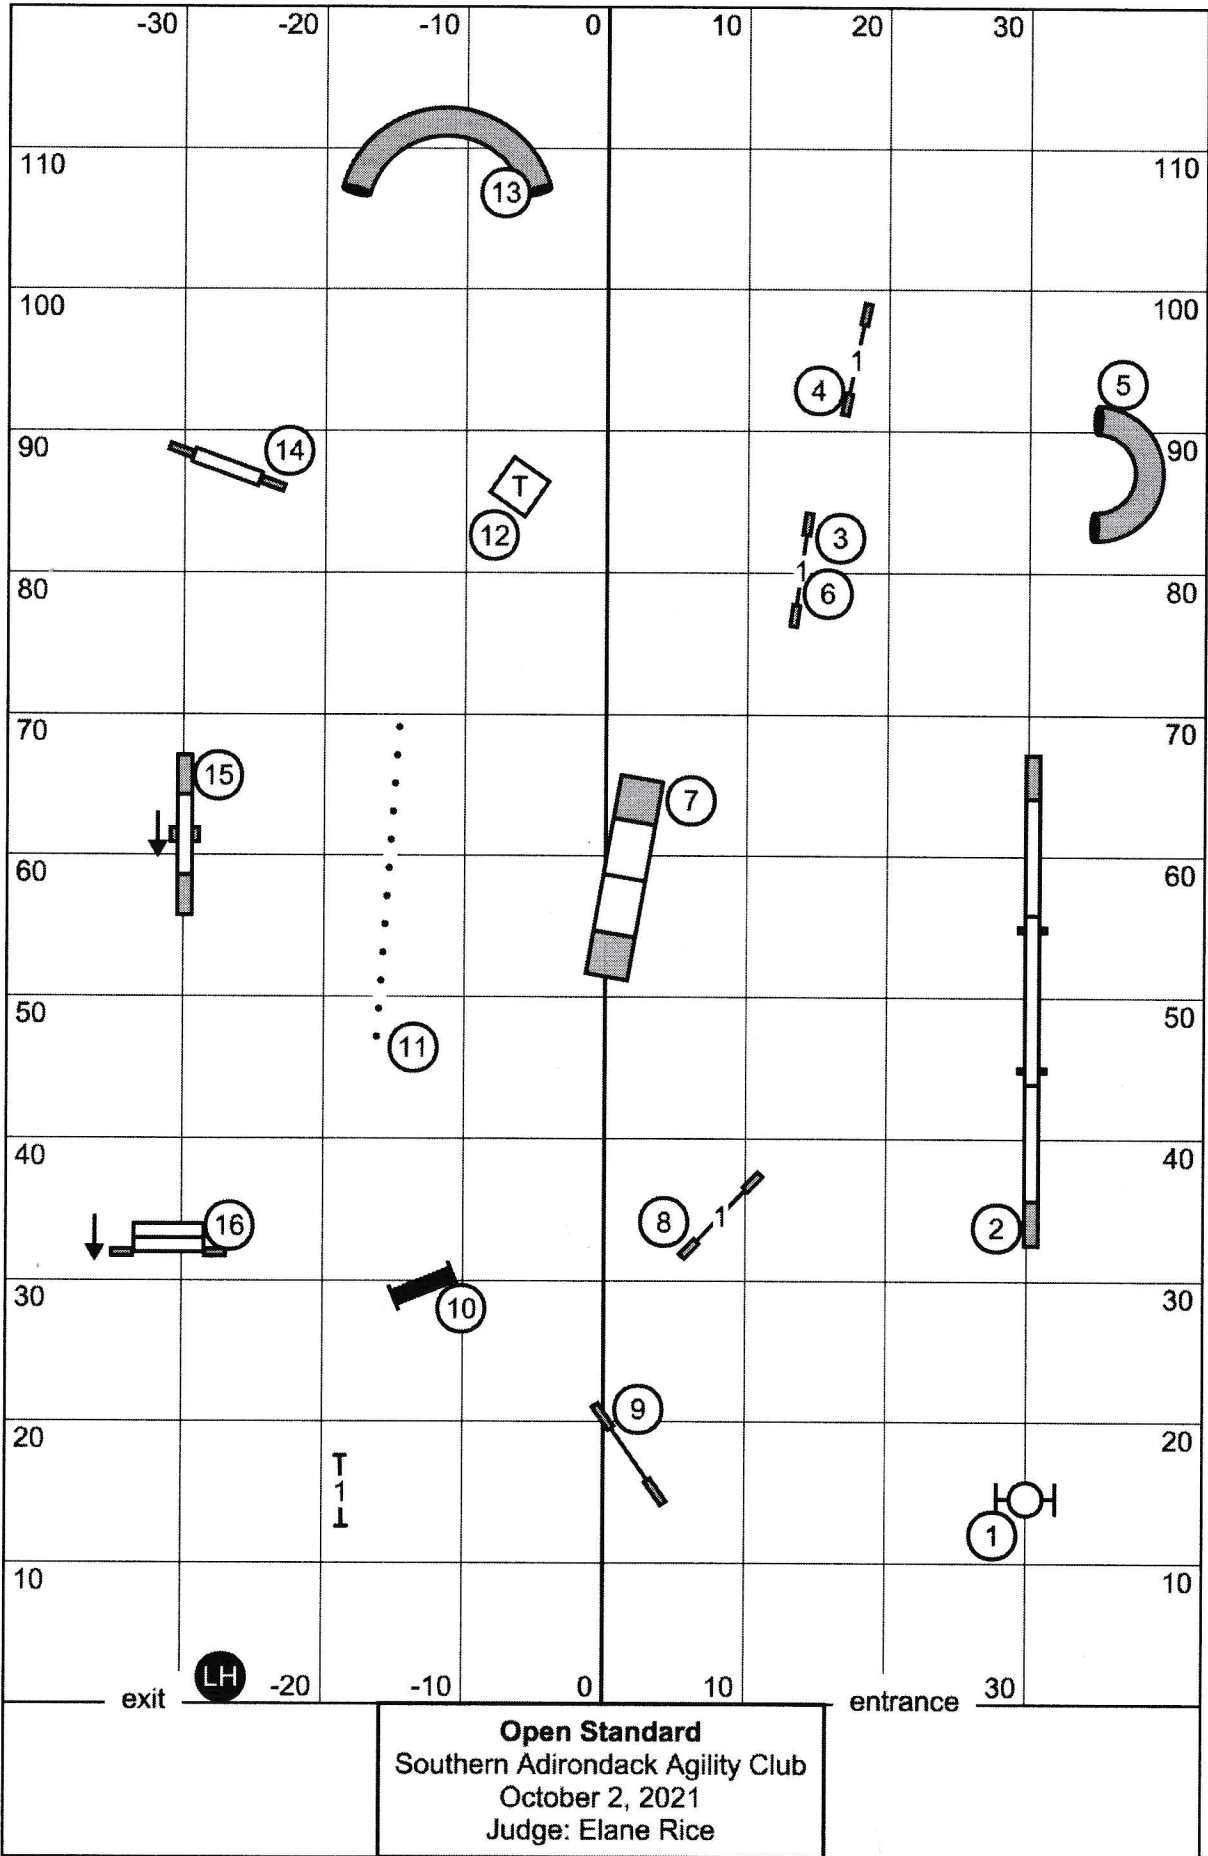

8" (38 sec), 12"/16" (35 sec)  
 20"/24"/26" (32 sec)  
 Preferred add 3 sec

60 points to Q Ex/master  
 55 points to Q Open  
 50 points to Q Novice

**SEND**  
 ex/master (4) (5) (6)  
 open (8) (5) or (5) (8)  
 Novice (8) (5) or (5) (8)  
 plus 20 points if bonus complete

**FAST (EX/Master, Open, Novice)**  
 Southern Adirondack Agility Club  
 October 2, 2021  
 Judge: Elane Rice

**Excellent/Master Standard**  
 Southern Adirondack Agility Club  
 October 2, 2021  
 Judge: Elane Rice

**Open Standard**  
 Southern Adirondack Agility Club  
 October 2, 2021  
 Judge: Elane Rice

**Novice Standard**  
 Southern Adirondack Agility Club  
 October 2, 2021  
 Judge: Elaine Rice