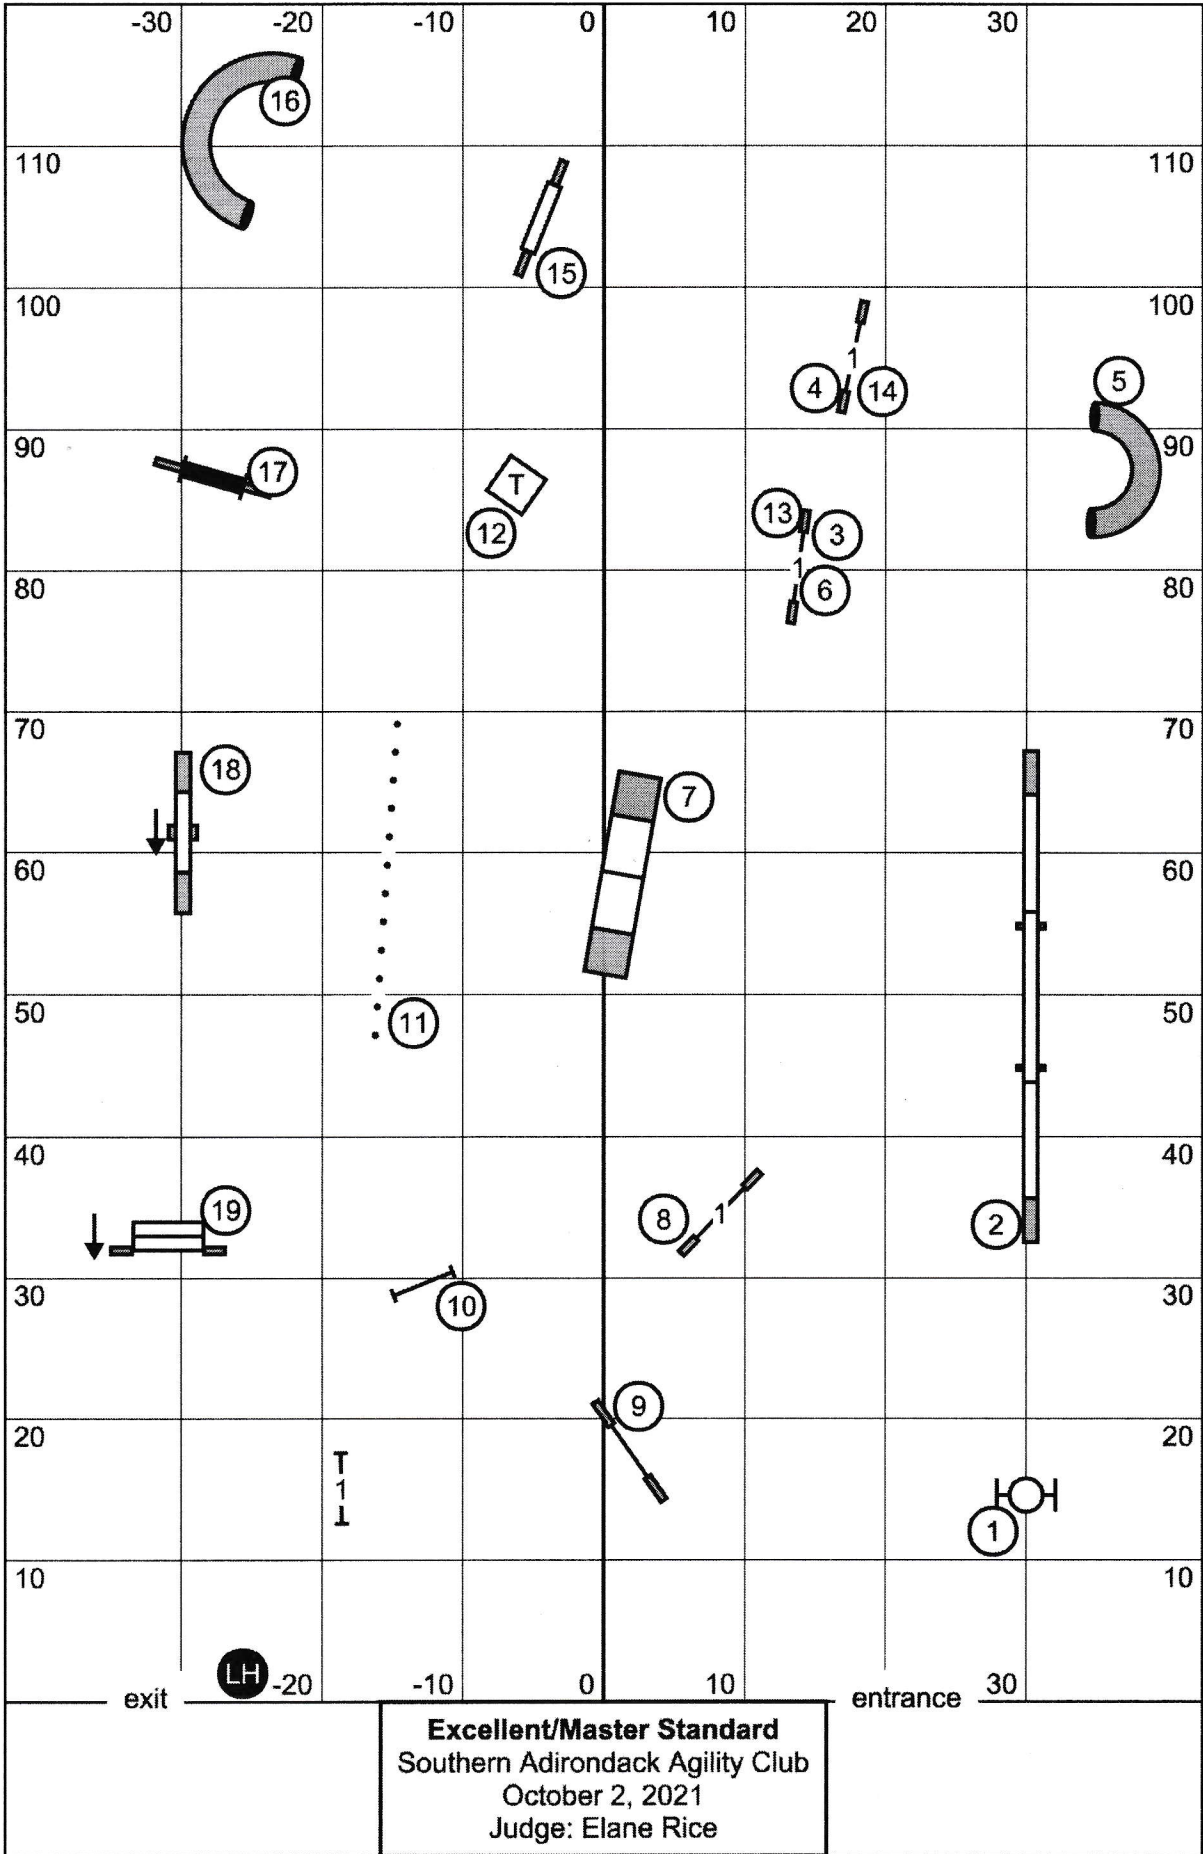

8" (38 sec), 12"/16" (35 sec)  
 20"/24"/26" (32 sec)  
 Preferred add 3 sec

60 points to Q Ex/master  
 55 points to Q Open  
 50 points to Q Novice

**SEND**  
 ex/master (4) (5) (6)  
 open (8) (5) or (5) (8)  
 Novice (8) (5) or (5) (8)  
 plus 20 points if bonus complete

**FAST (EX/Master, Open, Novice)**  
 Southern Adirondack Agility Club  
 October 2, 2021  
 Judge: Elane Rice

**Excellent/Master Standard**  
 Southern Adirondack Agility Club  
 October 2, 2021  
 Judge: Elane Rice

**Open Standard**  
 Southern Adirondack Agility Club  
 October 2, 2021  
 Judge: Elane Rice

**Novice Standard**  
 Southern Adirondack Agility Club  
 October 2, 2021  
 Judge: Elaine Rice