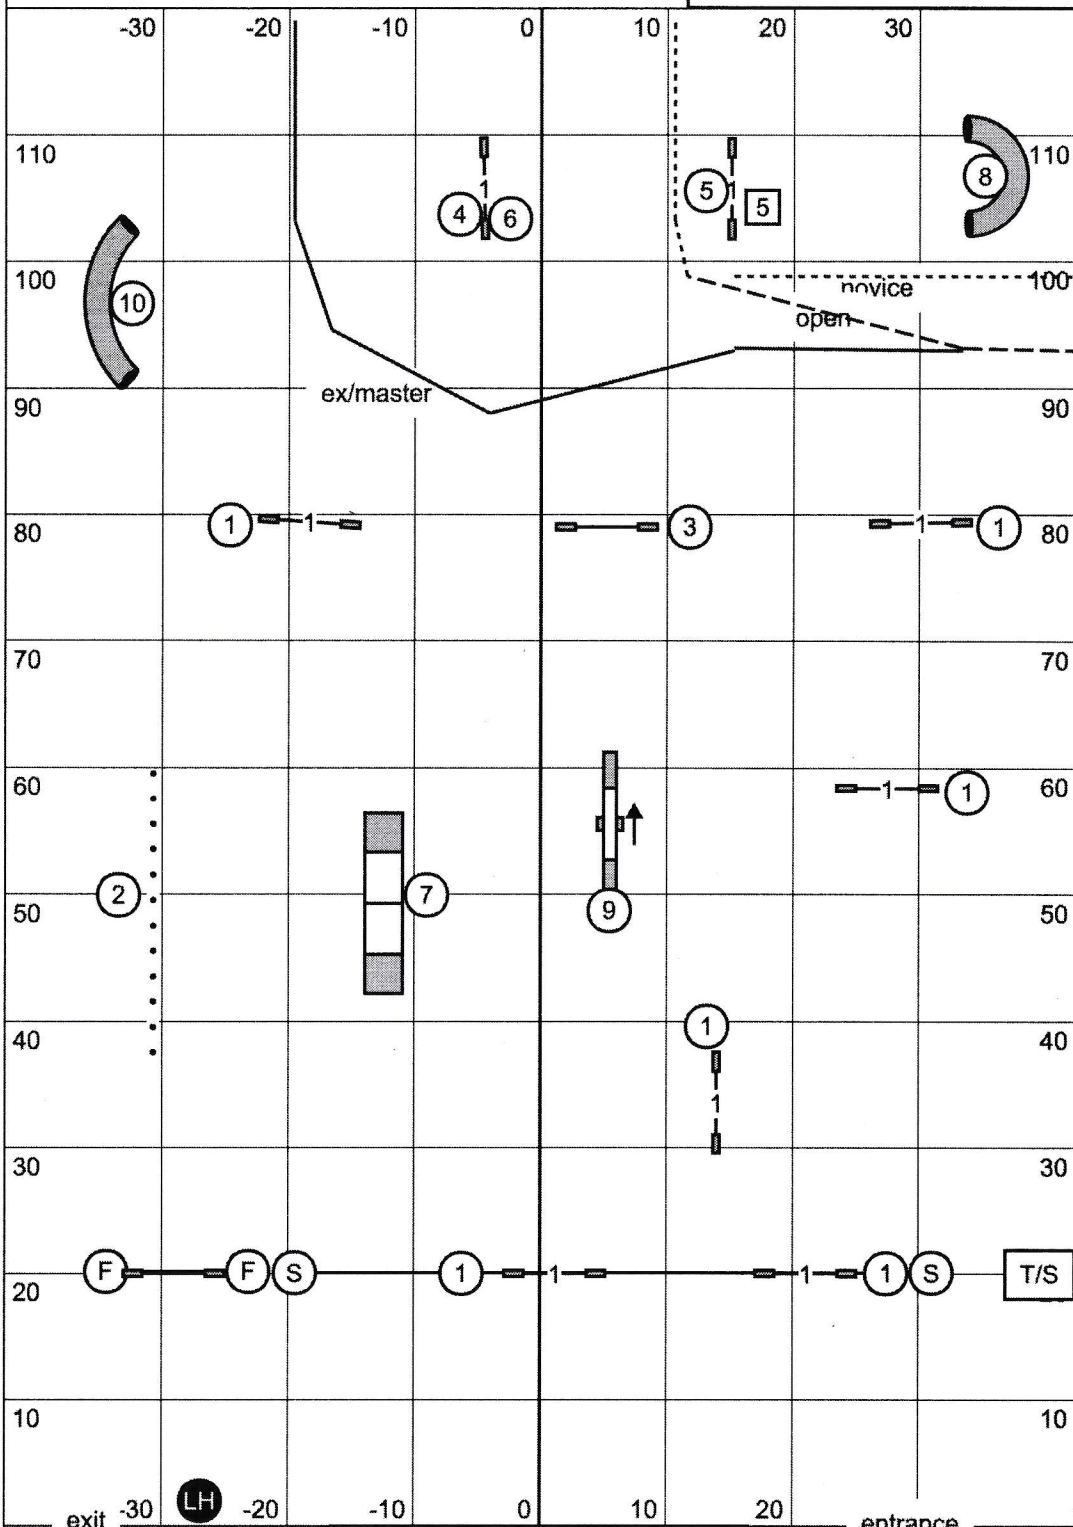

8" (38 sec), 12"/16" (35 sec)  
 20"/24"/26" (32 sec)  
 Preferred add 3 sec

60 points to Q Ex/master  
 55 points to Q Open  
 50 points to Q Novice

**SEND**  
 ex/master (4) (5) (6)  
 open (8) (5) or (5) (8)  
 Novice (8) (5) or (5) (8)  
 plus 20 points if bonus complete