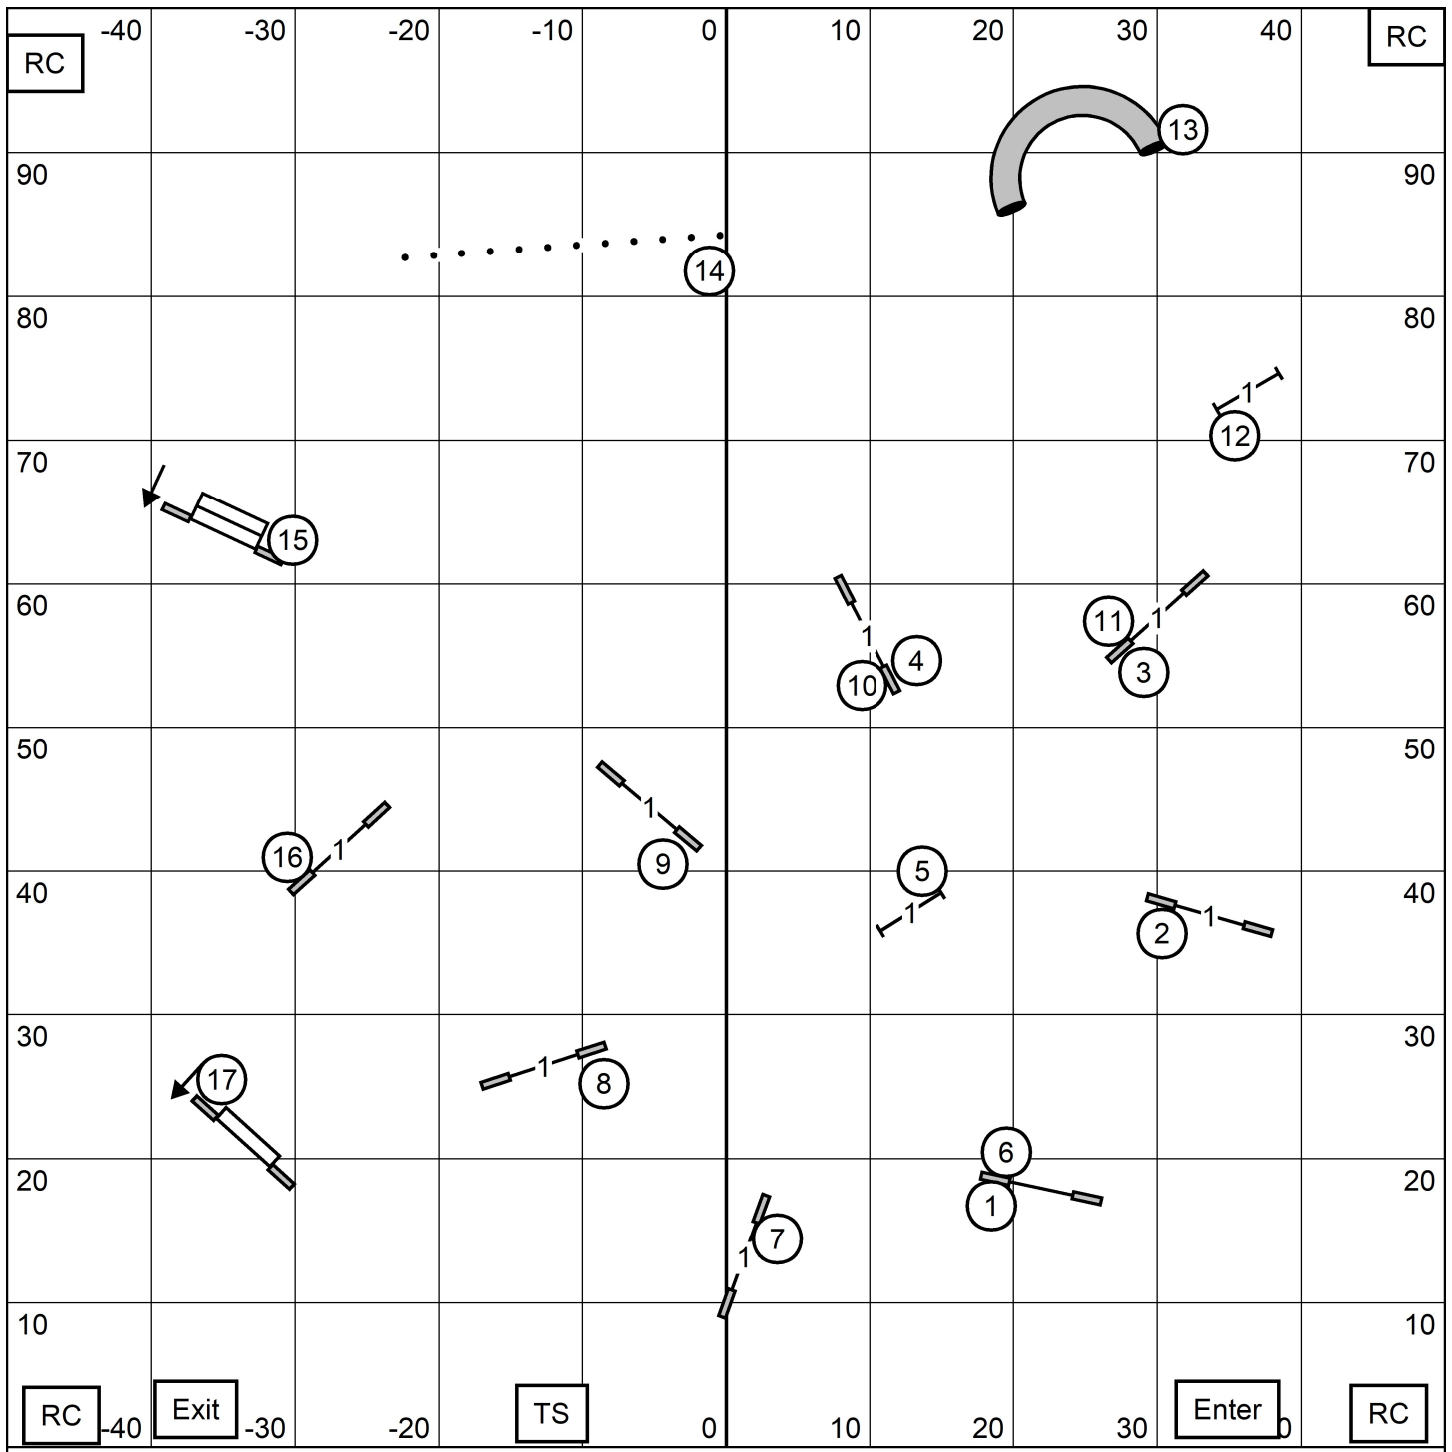

WESTERN MASSACHUSETTES SHETLAND SHEEPDOG CLUB

OPEN STANDARD

SUNDAY, OCTOBER 10, 2021

DIANE DUNN FYFE

WESTERN MASSACHUSETTES SHETLAND SHEEPDOG CLUB
EXCELLENT MASTER STANDARD
 SUNDAY, OCTOBER 10, 2021
 DIANE DUNN FYFE