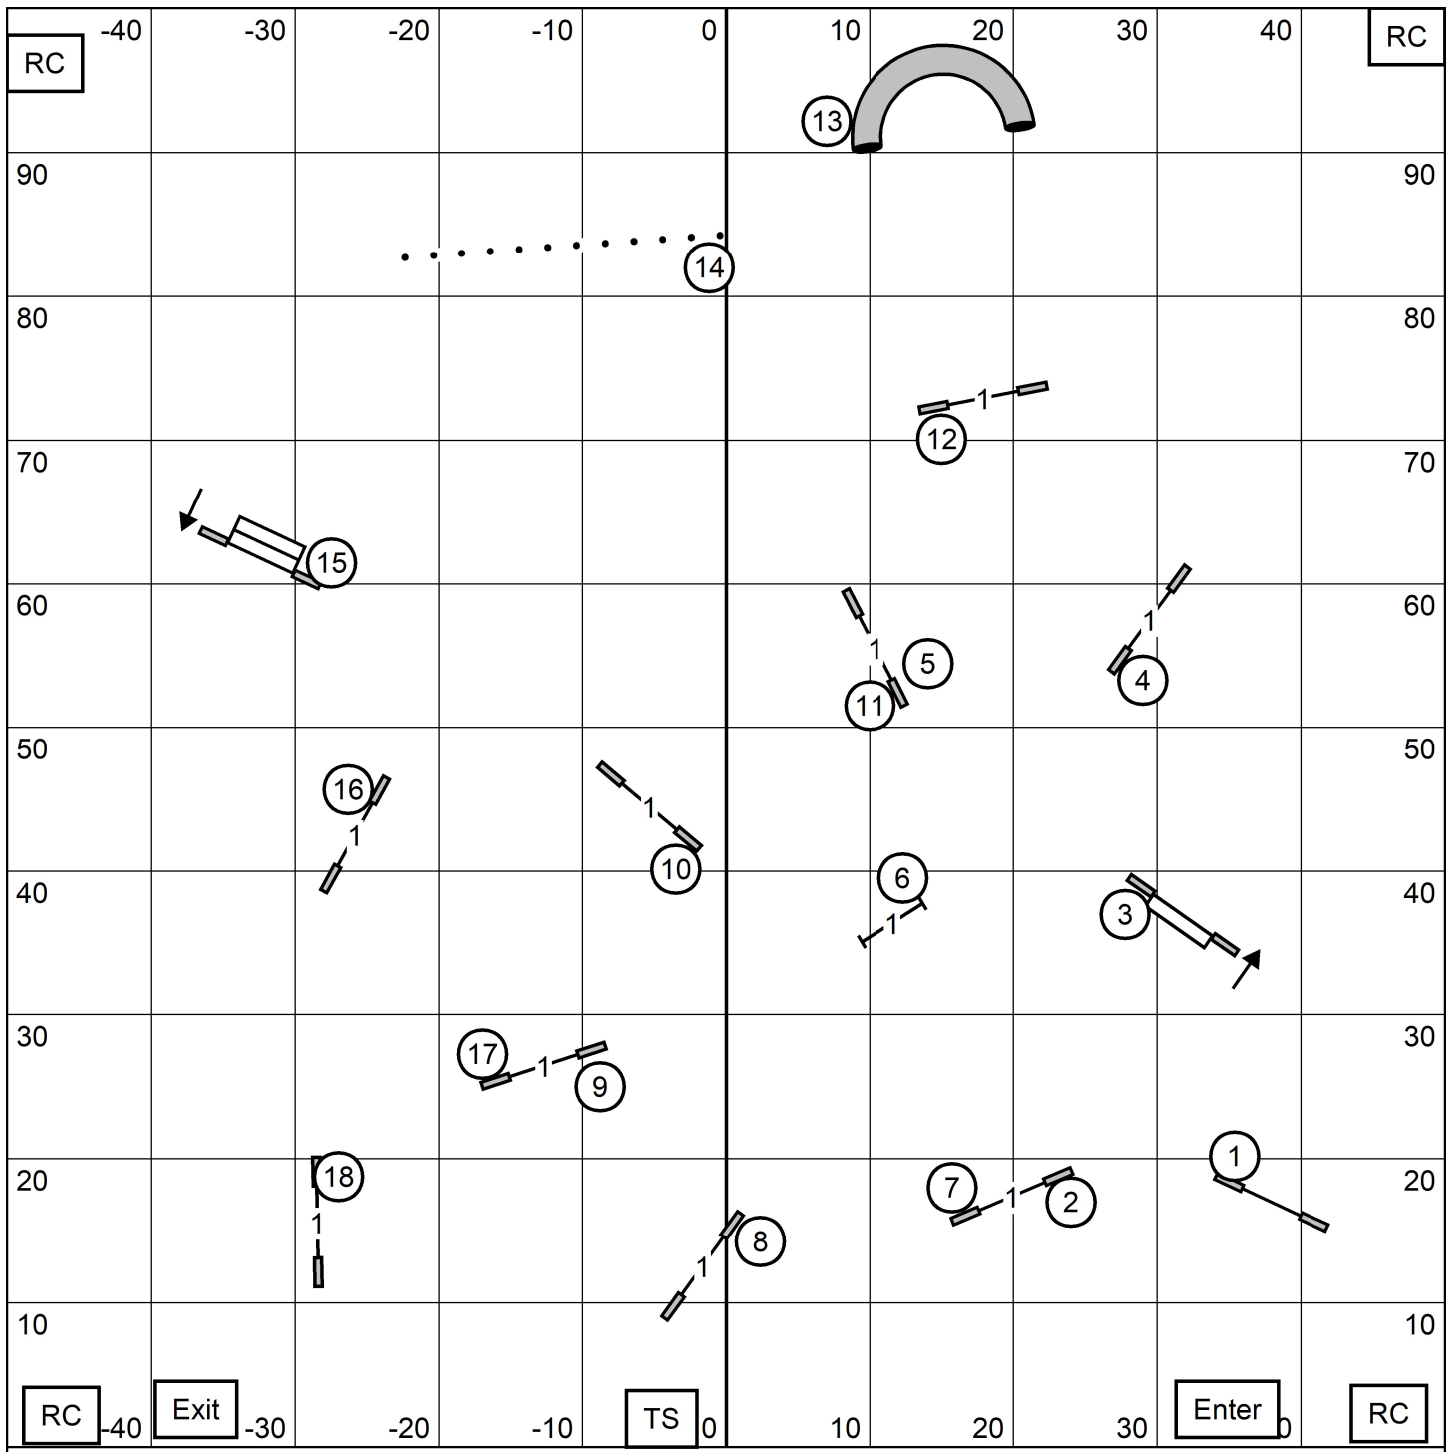

WESTERN MASSACHUSETTES SHETLAND SHEEPDOG CLUB

T2B

SUNDAY, OCTOBER 10, 2021

DIANE DUNN FYFE

WESTERN MASSACHUSETTES SHETLAND SHEEPDOG CLUB

PREMIER JWW

SUNDAY, OCTOBER 10, 2021

DIANE DUNN FYFE