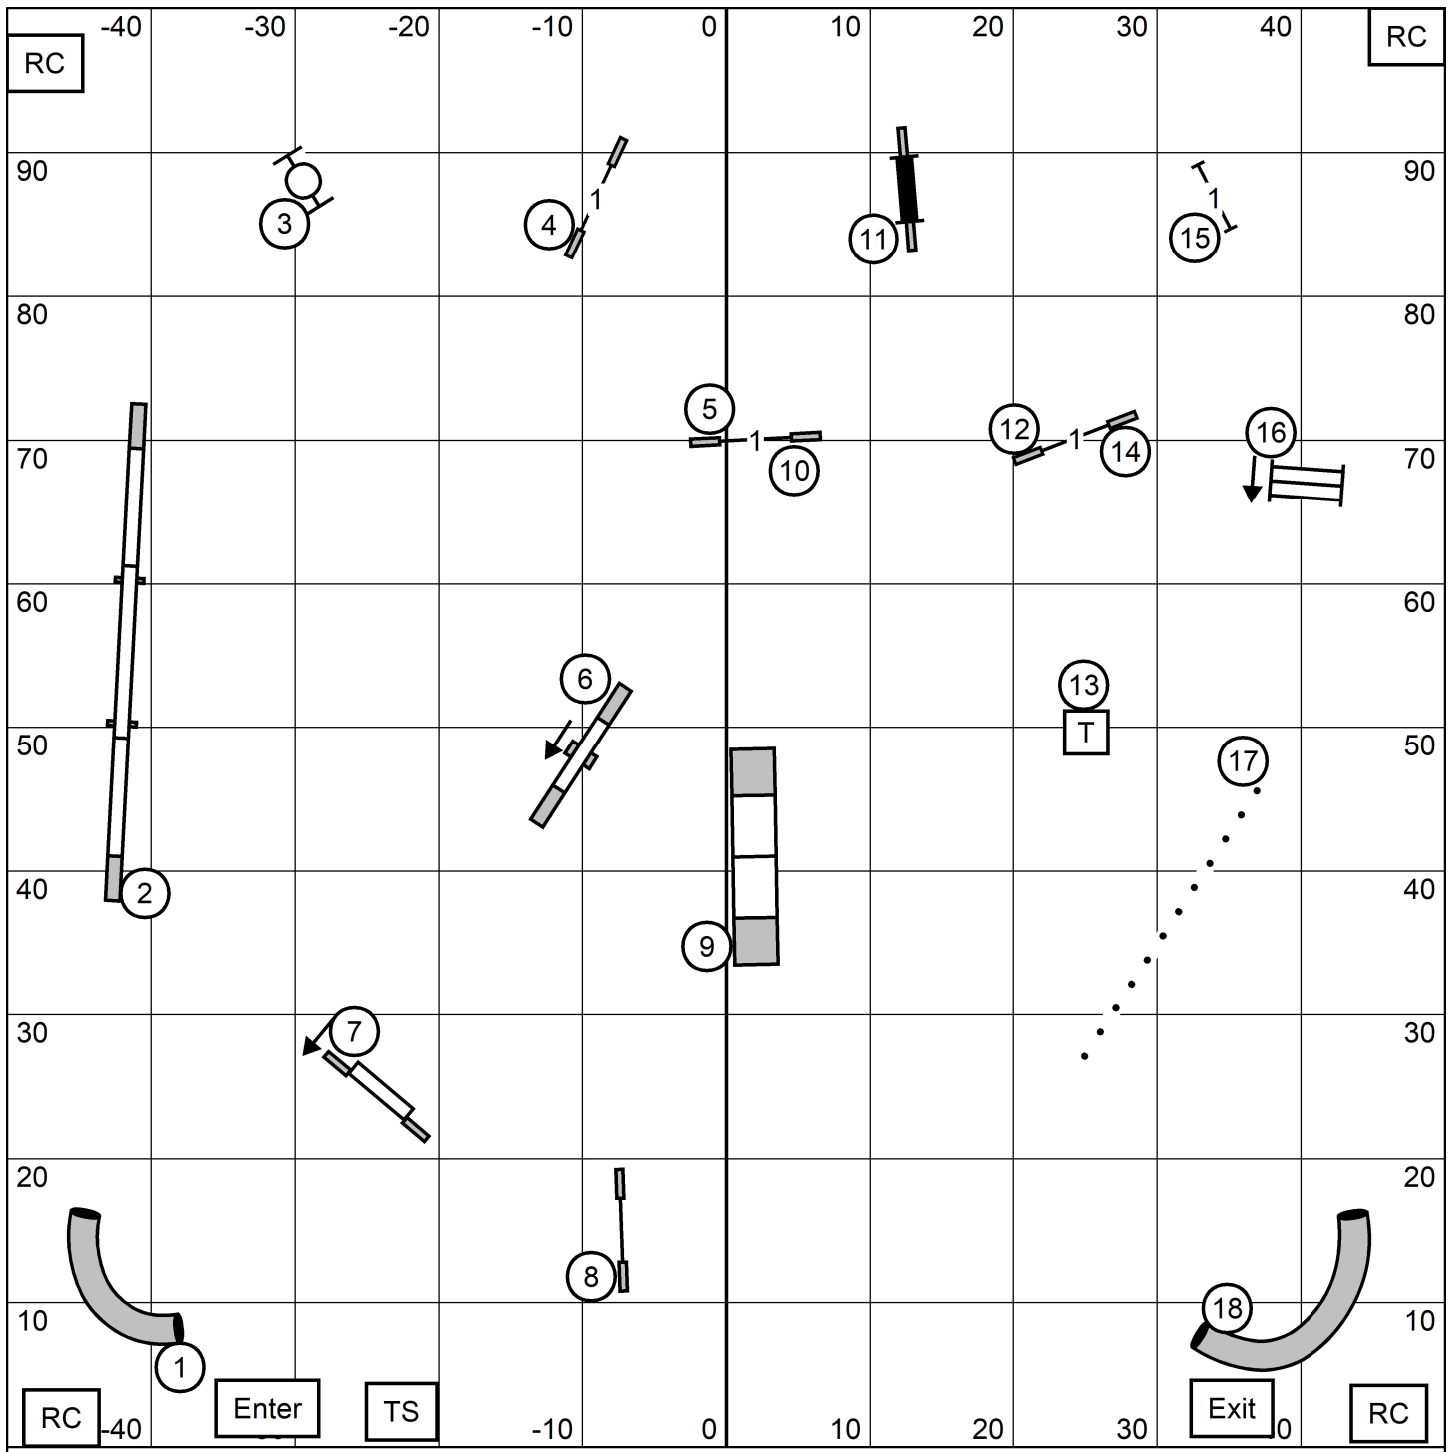

WESTERN MASSACHUSETTES SHETLAND SHEEPDOG CLUB

OPEN STANDARD

SUNDAY, OCTOBER 10, 2021

DIANE DUNN FYFE