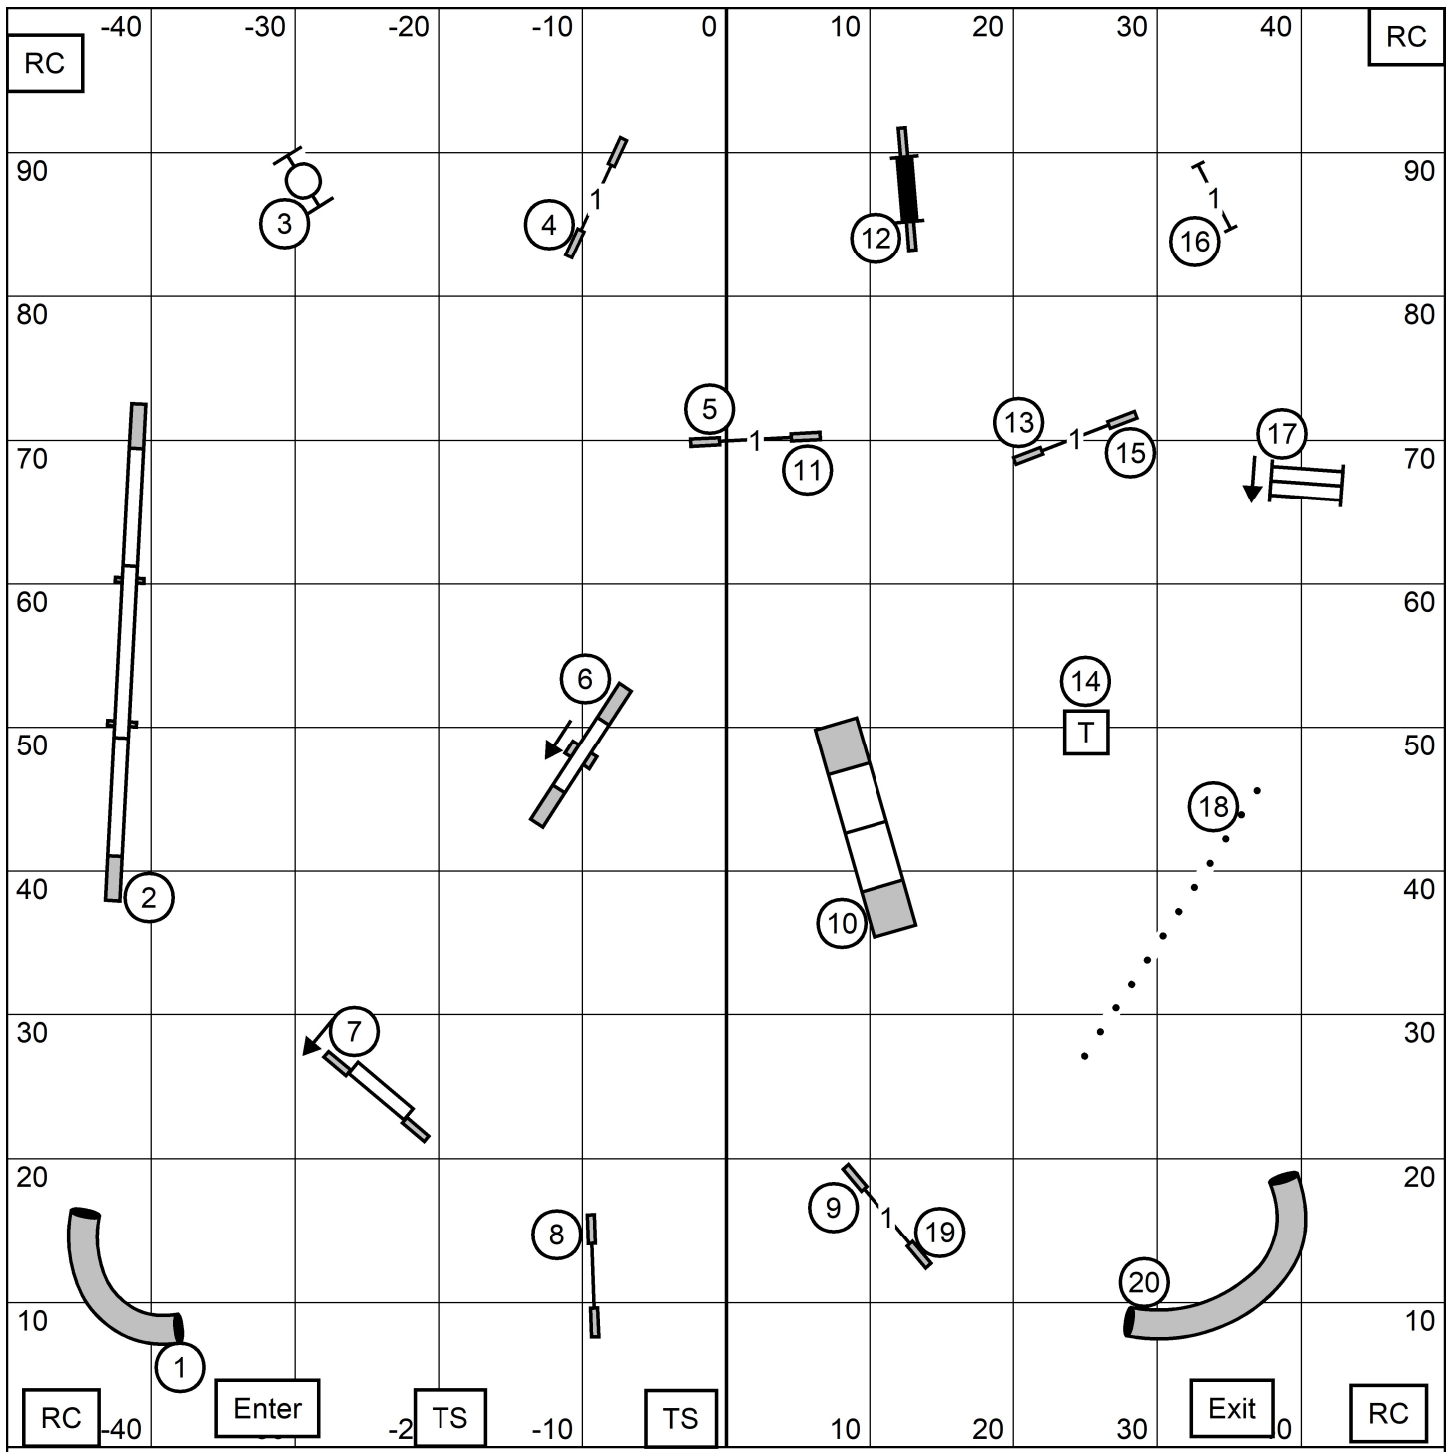

WESTERN MASSACHUSETTES SHETLAND SHEEPDOG CLUB
EXCELLENT MASTER STANDARD
SUNDAY, OCTOBER 10, 2021
DIANE DUNN FYFE