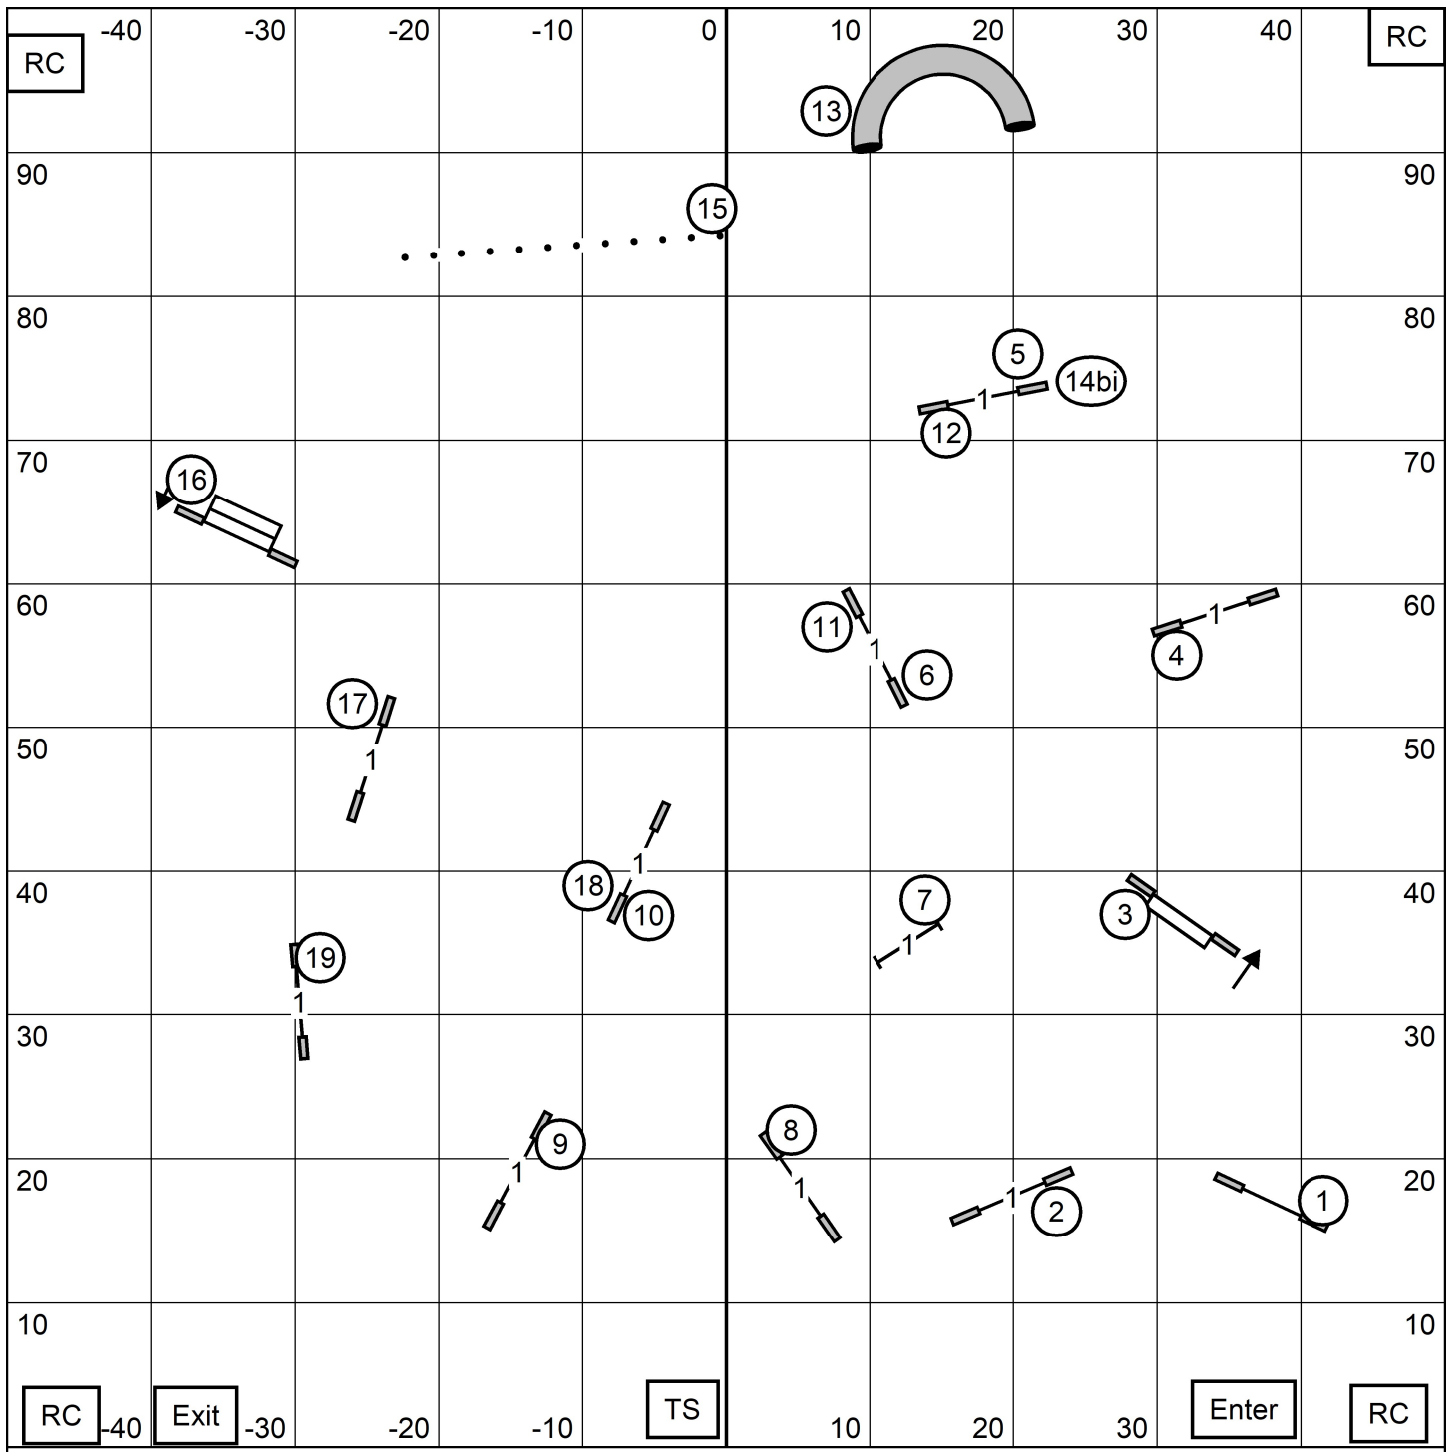

WESTERN MASSACHUSETTES SHETLAND SHEEPDOG CLUB

T2B

SUNDAY, OCTOBER 10, 2021

DIANE DUNN FYFE

WESTERN MASSACHUSETTES SHETLAND SHEEPDOG CLUB

PREMIER JWW

SUNDAY, OCTOBER 10, 2021

DIANE DUNN FYFE