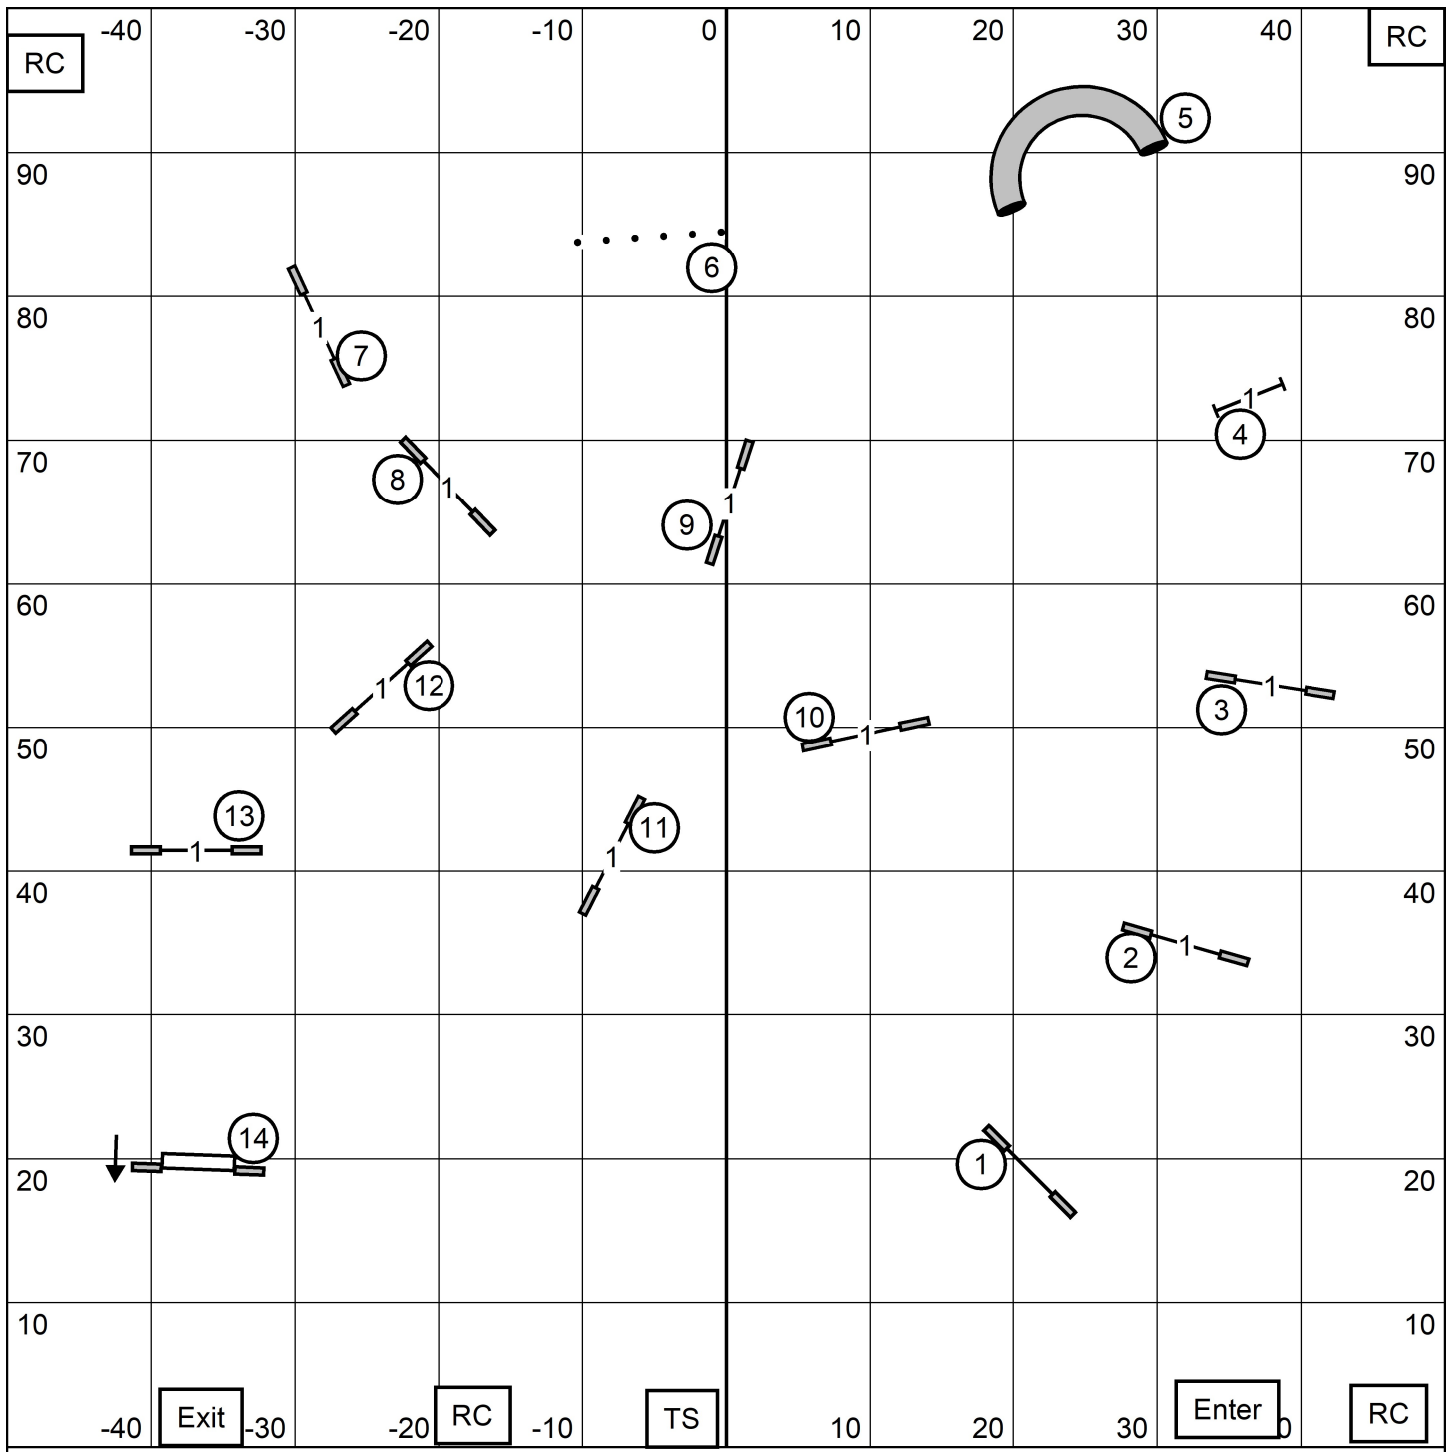

WESTERN MASSACHUSETTES SHETLAND SHEEPDOG CLUB
NOVICE JWW
SUNDAY, OCTOBER 10, 2021
DIANE DUNN FYFE