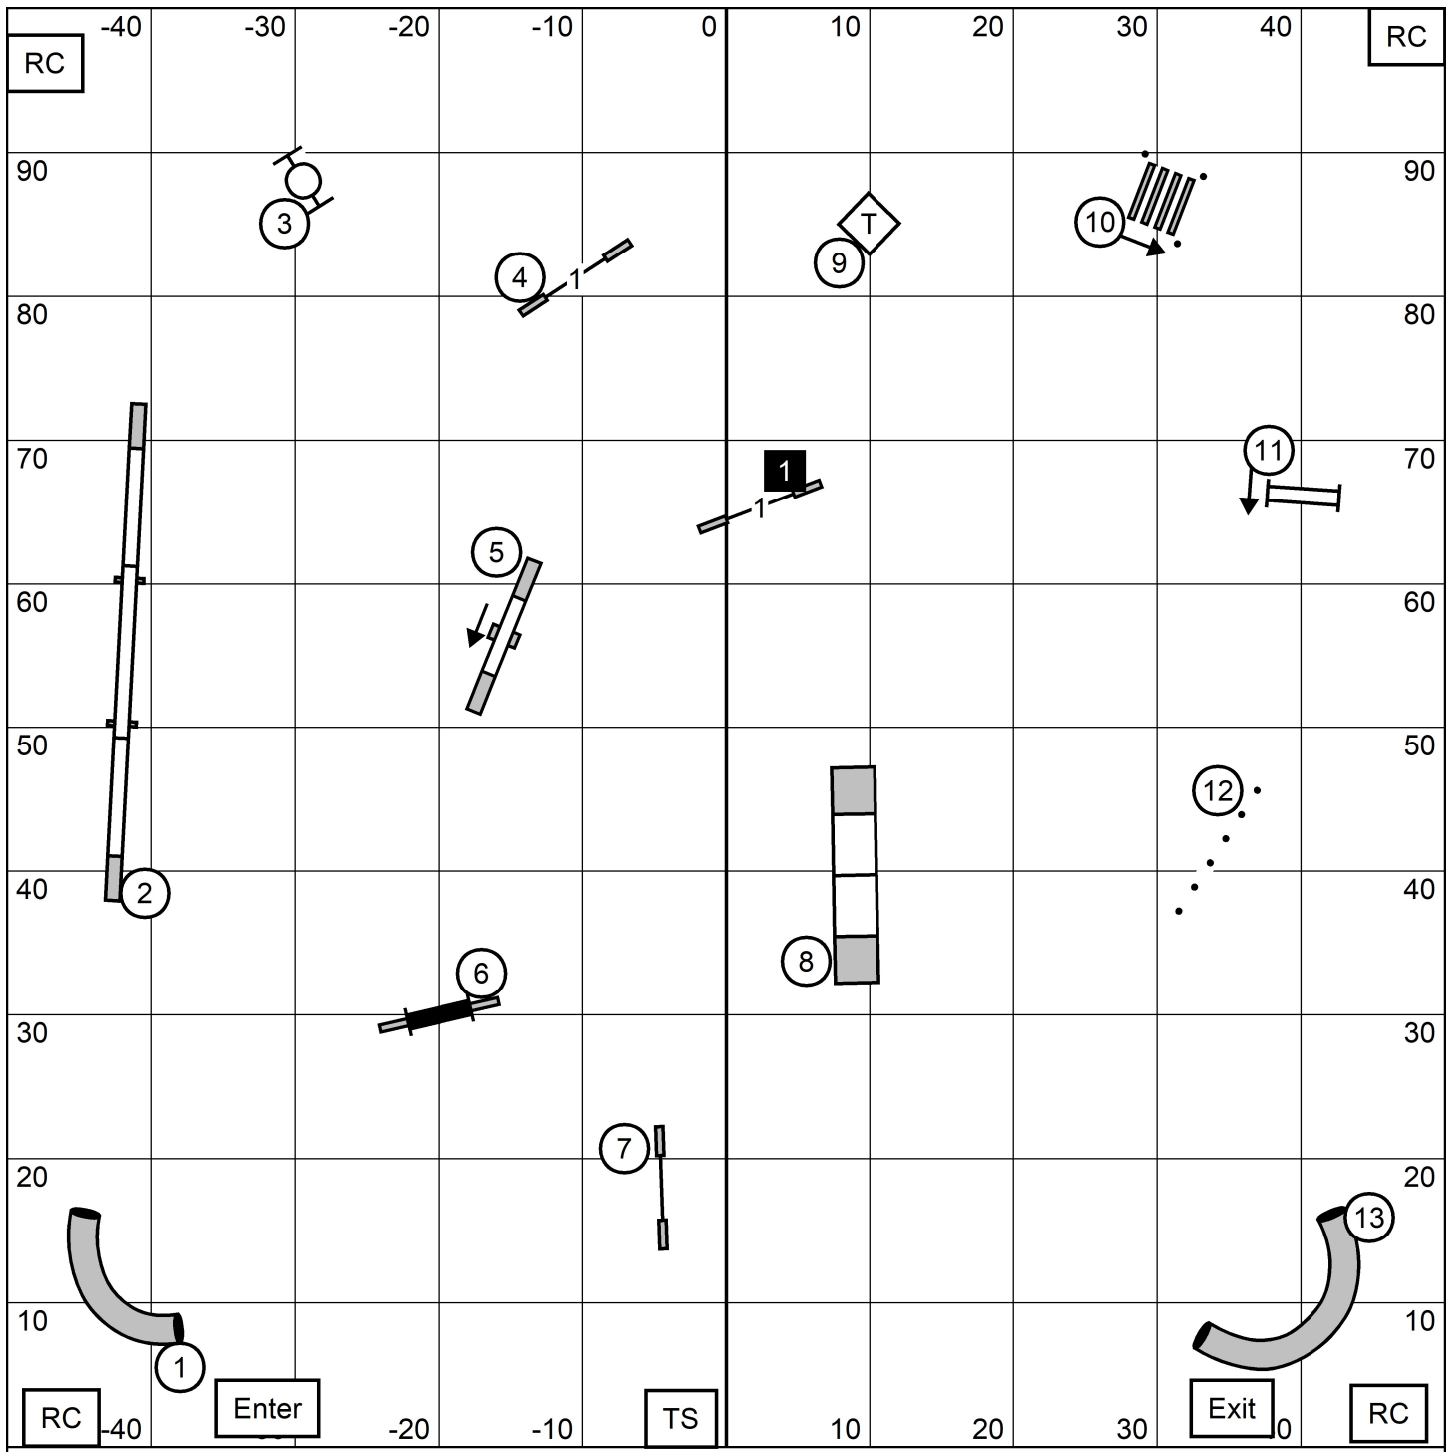

WESTERN MASSACHUSETTES SHETLAND SHEEPDOG CLUB
NOVICE STANDARD
SUNDAY, OCTOBER 10, 2021
DIANE DUNN FYFE