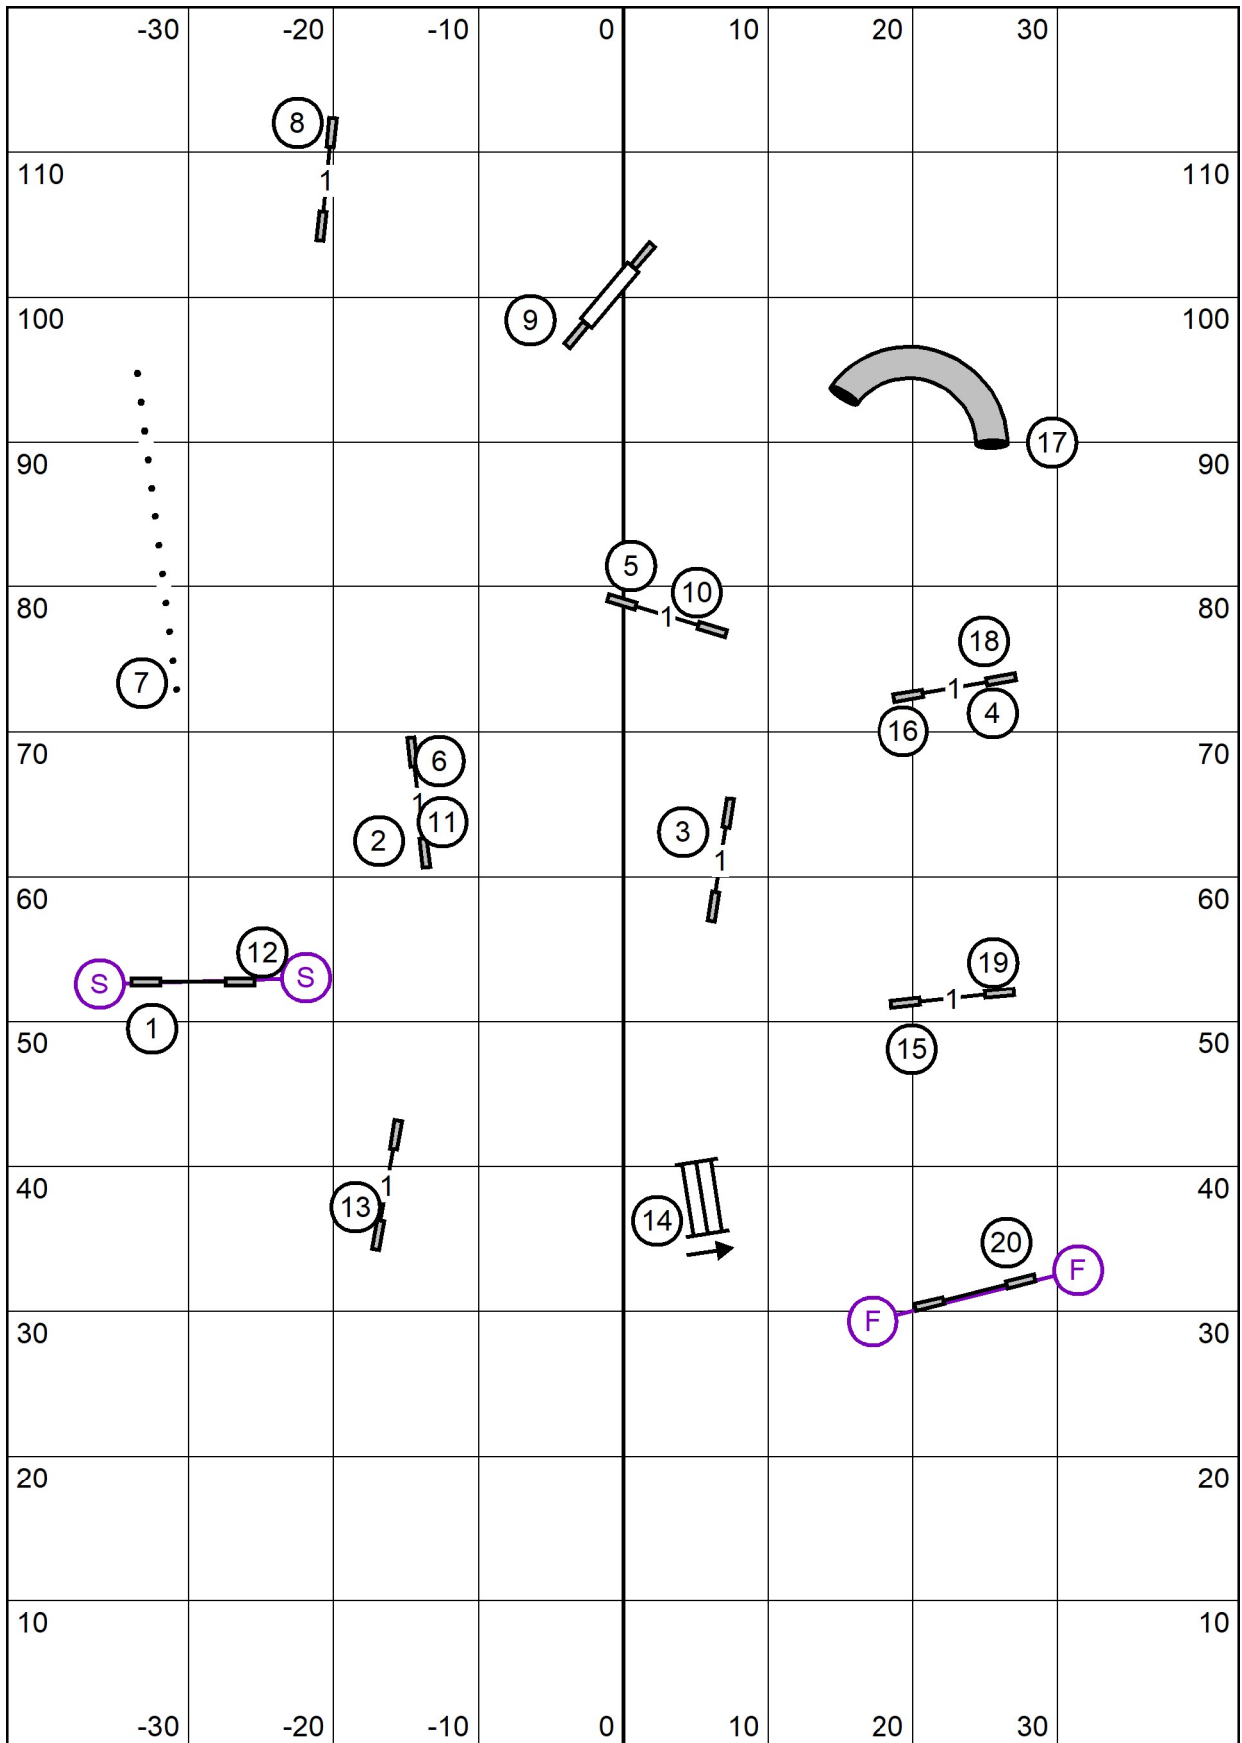

Mid-Hudson Kennel Association, Inc.
 Saturday, October 16, 2021 - Judge: Kimberly Ingraham
 High Goal Farm - Greenwich, NY
Premier Standard

Mid-Hudson Kennel Association, Inc.
 Saturday, October 16, 2021 - Judge: Kimberly Ingraham
 High Goal Farm - Greenwich, NY
Open Standard

Mid-Hudson Kennel Association, Inc.
 Saturday, October 16, 2021 - Judge: Kimberly Ingraham
 High Goal Farm - Greenwich, NY
Novice Standard

Mid-Hudson Kennel Association, Inc.
 Saturday, October 16, 2021 - Judge: Kimberly Ingraham
 High Goal Farm - Greenwich, NY
Excellent/Masters JWW