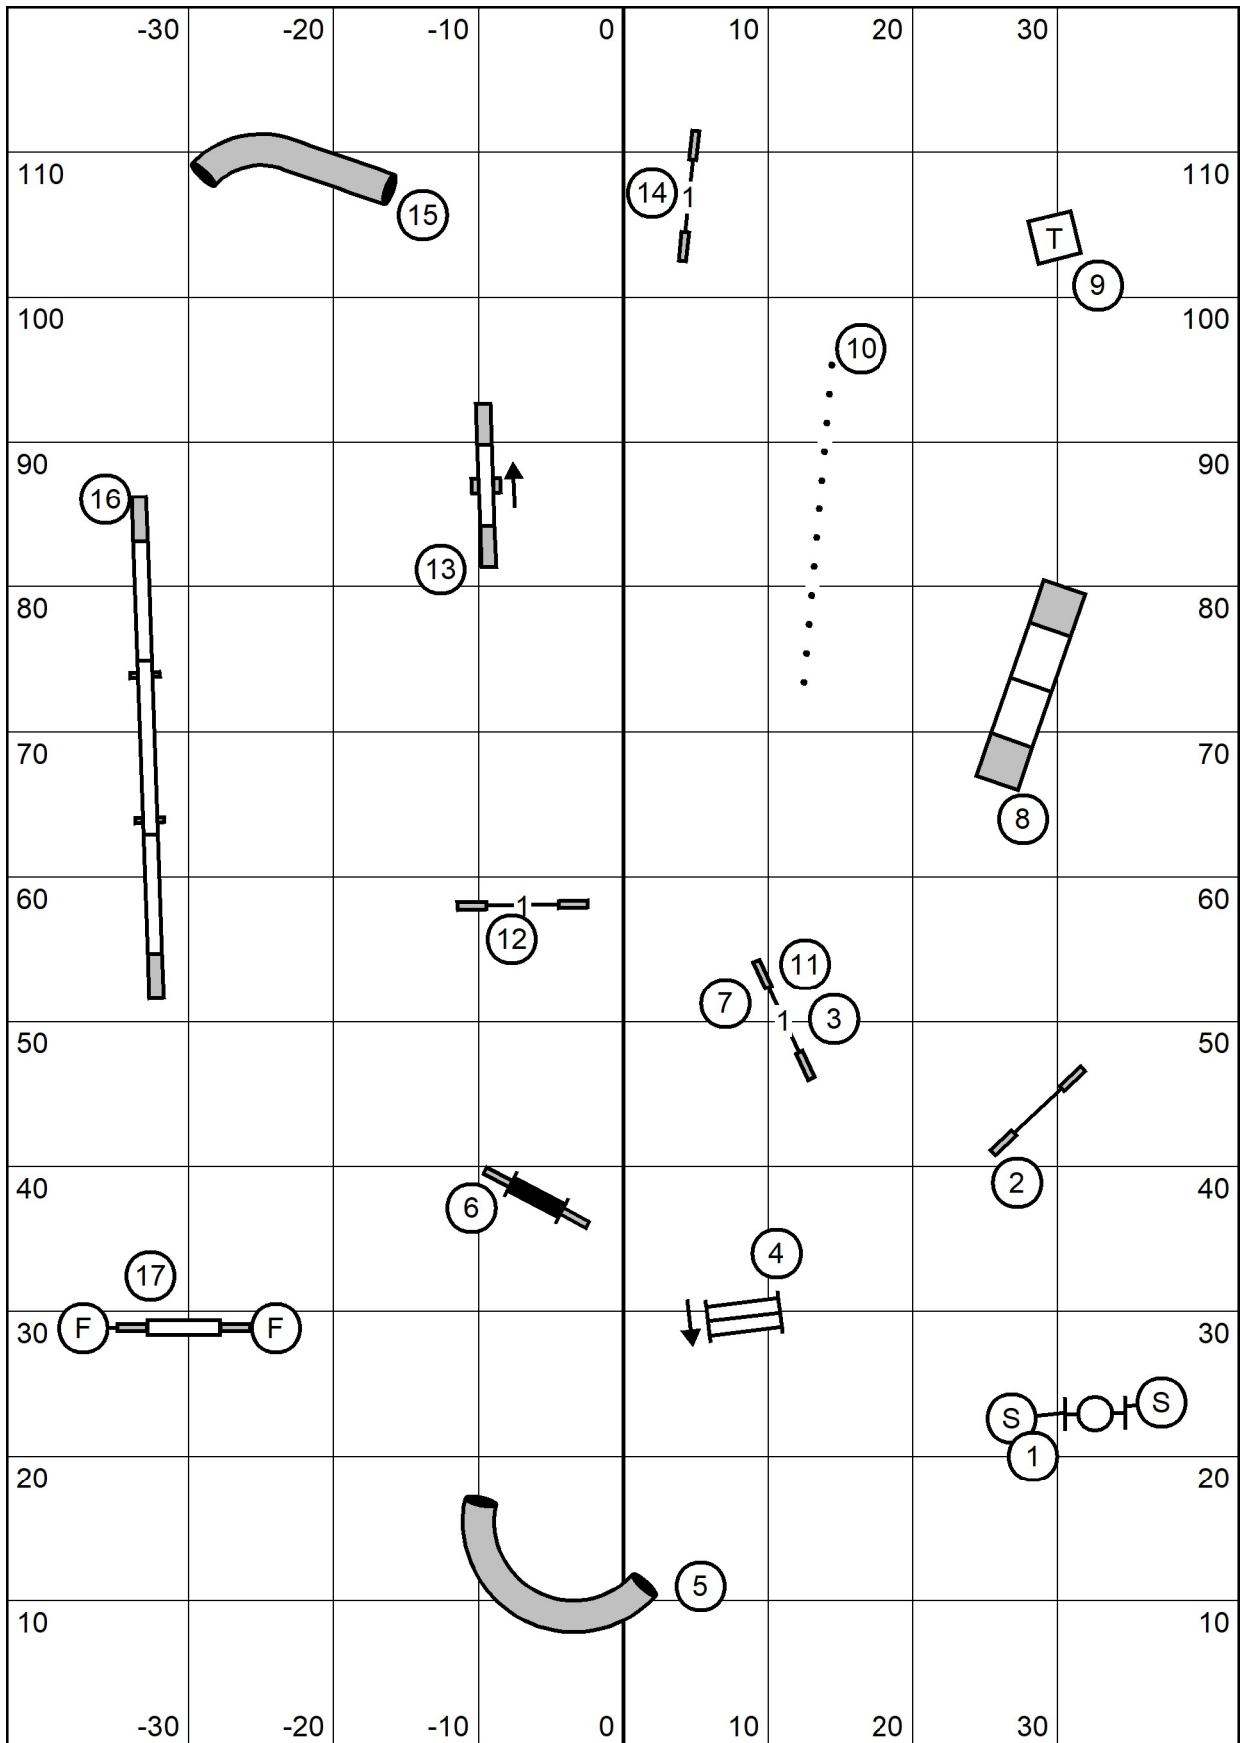

Mid-Hudson Kennel Association, Inc.
 Saturday, October 16, 2021 - Judge: Kimberly Ingraham
 High Goal Farm - Greenwich, NY
Premier Standard

Mid-Hudson Kennel Association, Inc.
 Saturday, October 16, 2021 - Judge: Kimberly Ingraham
 High Goal Farm - Greenwich, NY
Open Standard

Mid-Hudson Kennel Association, Inc.
 Saturday, October 16, 2021 - Judge: Kimberly Ingraham
 High Goal Farm - Greenwich, NY
Novice Standard

Mid-Hudson Kennel Association, Inc.
 Saturday, October 16, 2021 - Judge: Kimberly Ingraham
 High Goal Farm - Greenwich, NY
Excellent/Masters JWW