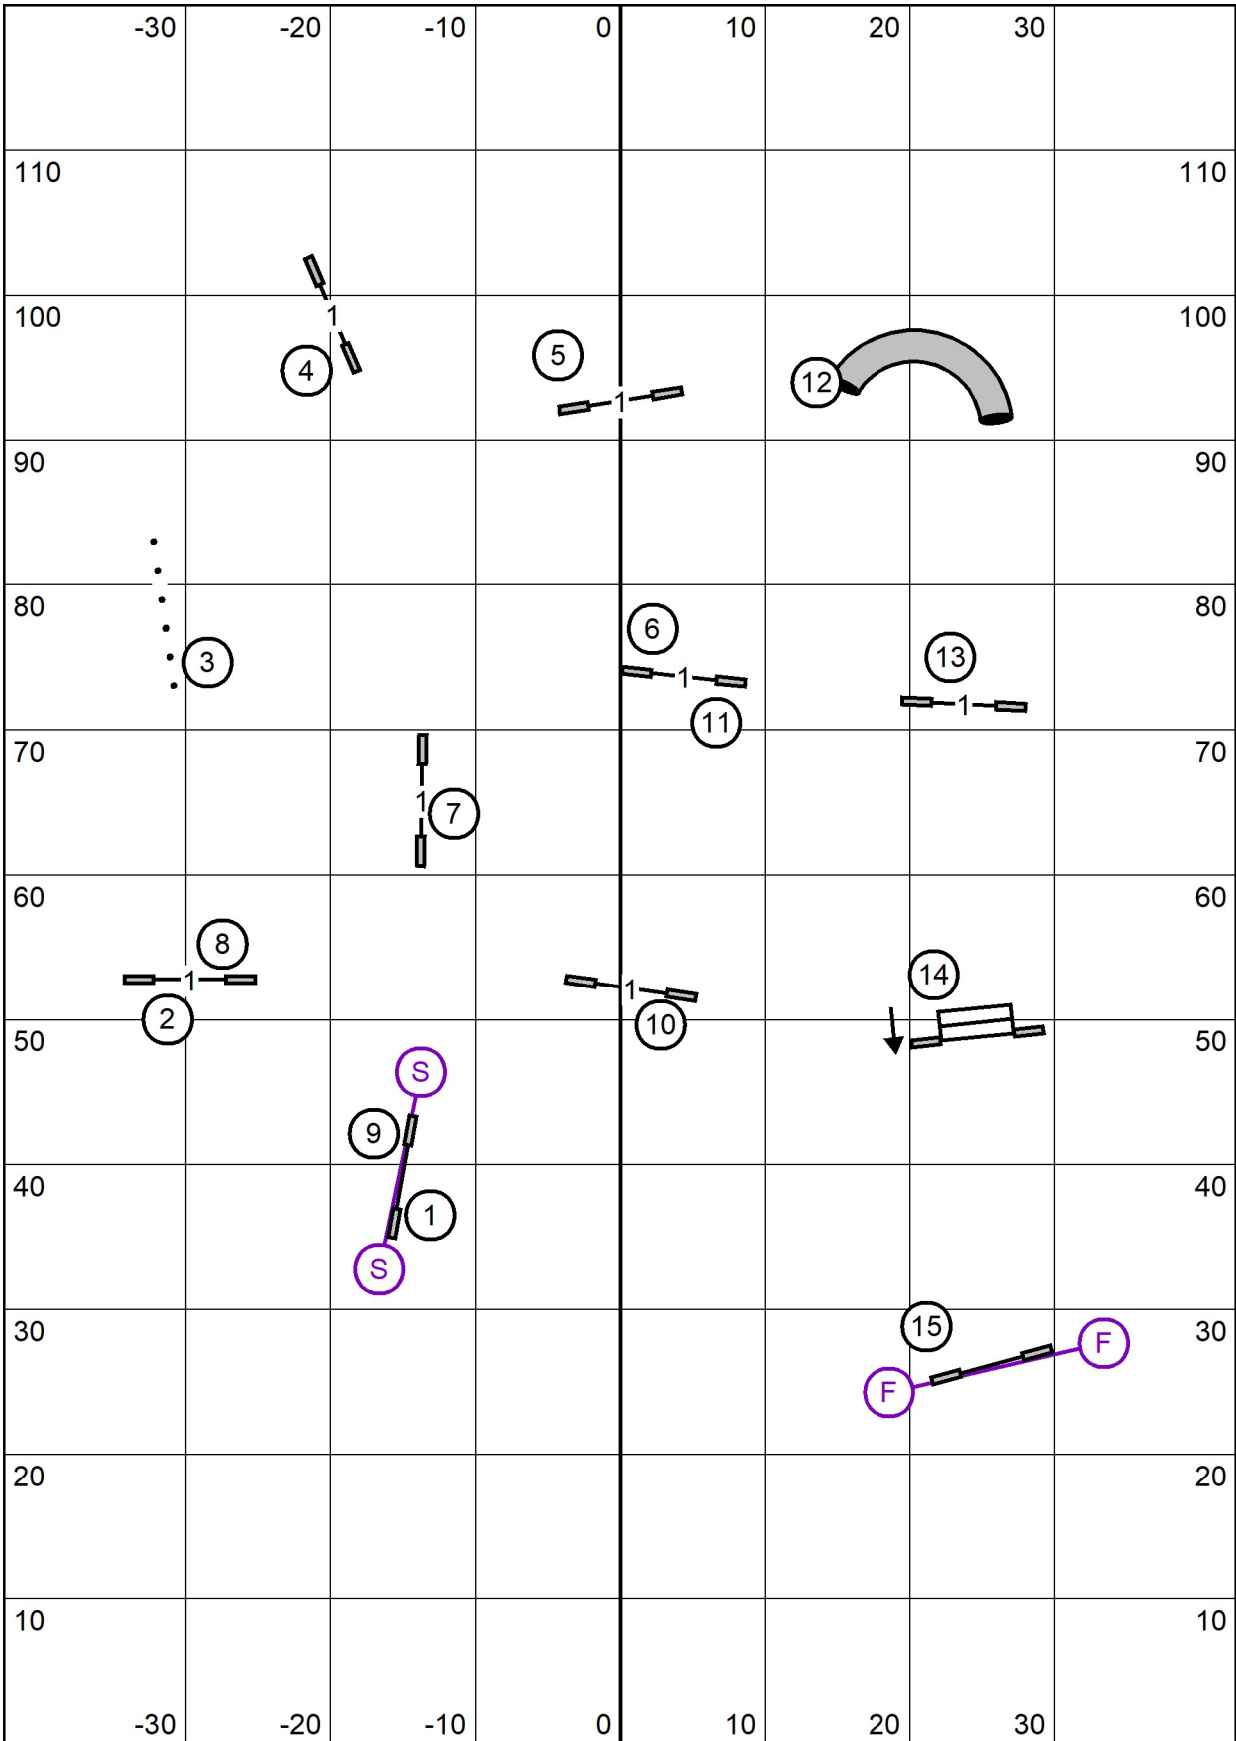

Mid-Hudson Kennel Association, Inc.
 Saturday, October 16, 2021 - Judge: Kimberly Ingraham
 High Goal Farm - Greenwich, NY
Premier Standard

Mid-Hudson Kennel Association, Inc.
 Saturday, October 16, 2021 - Judge: Kimberly Ingraham
 High Goal Farm - Greenwich, NY
Open Standard

Mid-Hudson Kennel Association, Inc.
 Saturday, October 16, 2021 - Judge: Kimberly Ingraham
 High Goal Farm - Greenwich, NY
Novice Standard

Mid-Hudson Kennel Association, Inc.
 Saturday, October 16, 2021 - Judge: Kimberly Ingraham
 High Goal Farm - Greenwich, NY
Excellent/Masters JWW

Mid-Hudson Kennel Association, Inc.
 Saturday, October 16, 2021 - Judge: Kimberly Ingraham
 High Goal Farm - Greenwich, NY
Open JWW

Mid-Hudson Kennel Association, Inc.
 Saturday, October 16, 2021 - Judge: Kimberly Ingraham
 High Goal Farm - Greenwich, NY
Novice JWW