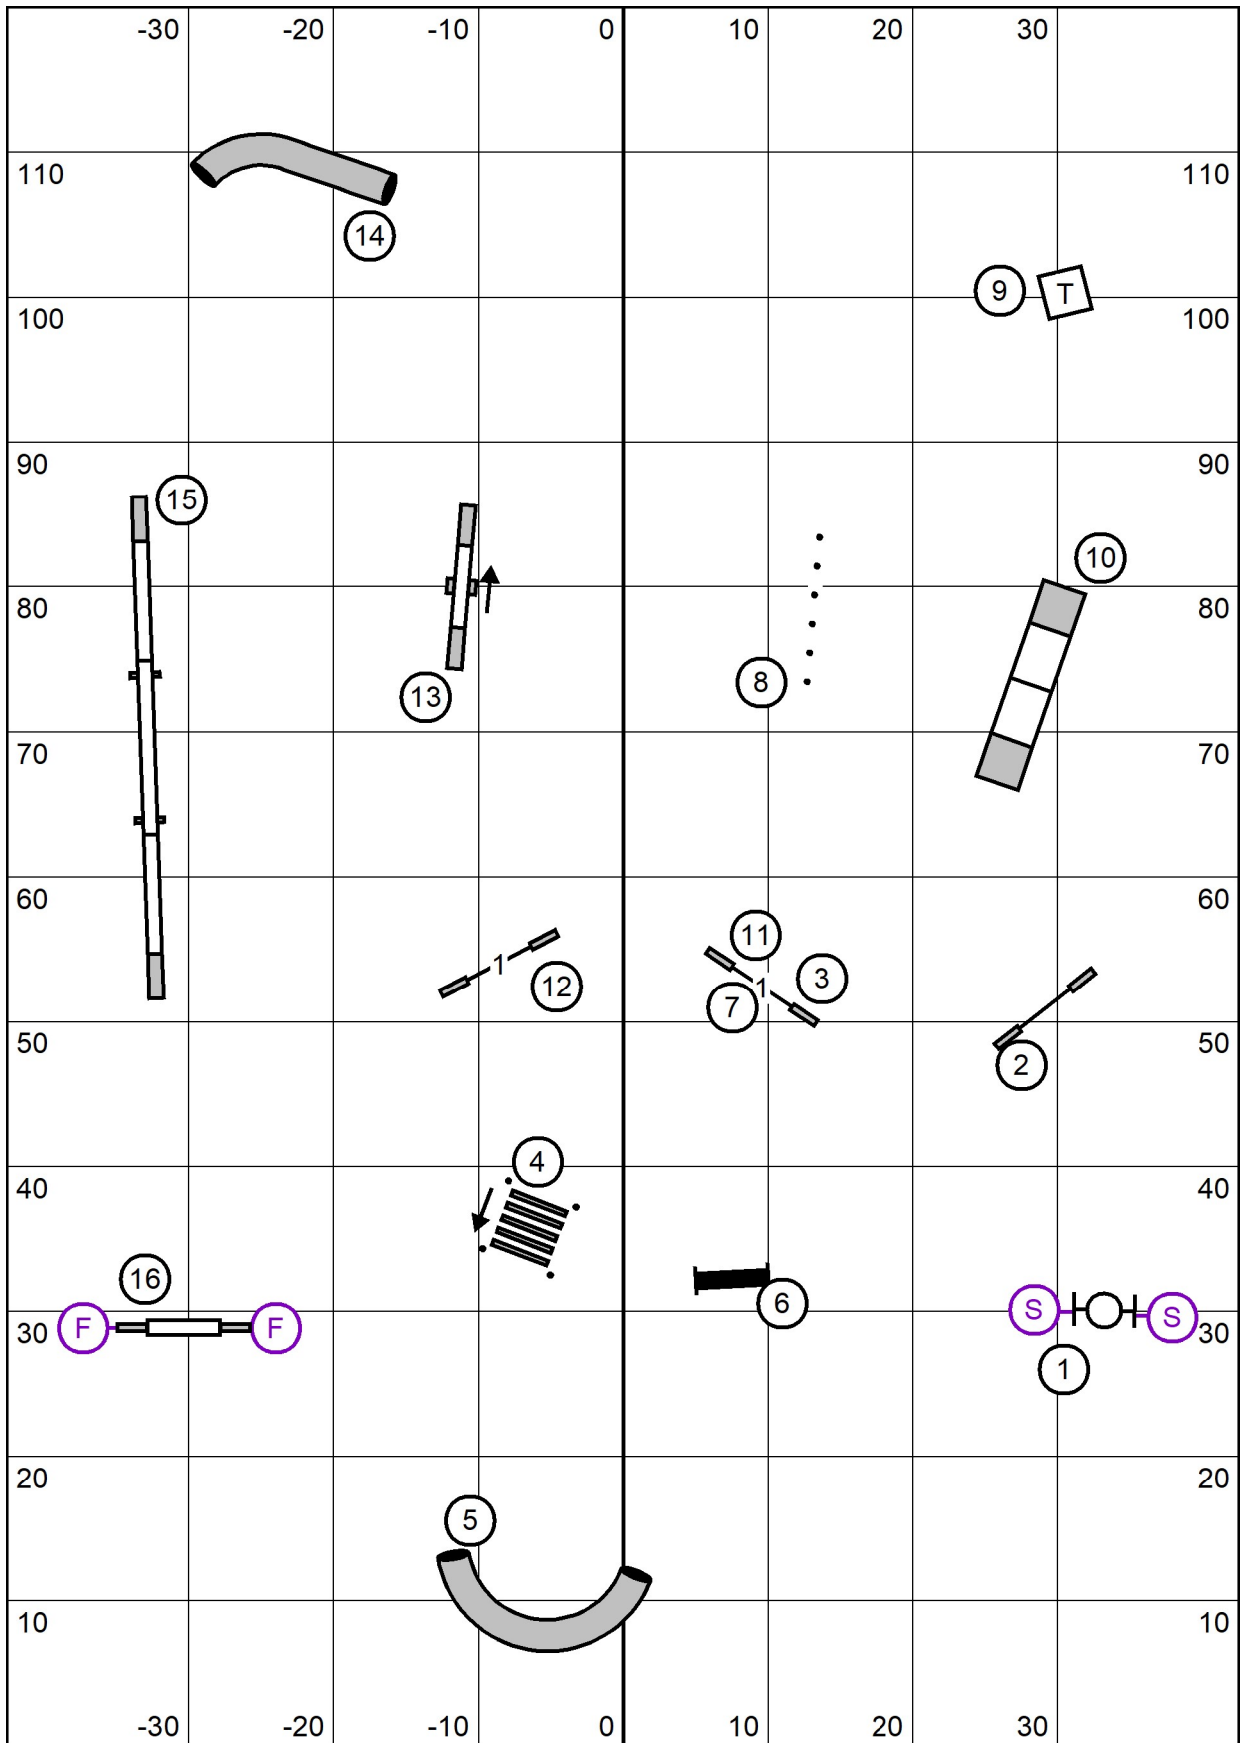

Mid-Hudson Kennel Association, Inc.
 Saturday, October 16, 2021 - Judge: Kimberly Ingraham
 High Goal Farm - Greenwich, NY
Premier Standard

Mid-Hudson Kennel Association, Inc.
 Saturday, October 16, 2021 - Judge: Kimberly Ingraham
 High Goal Farm - Greenwich, NY
Open Standard