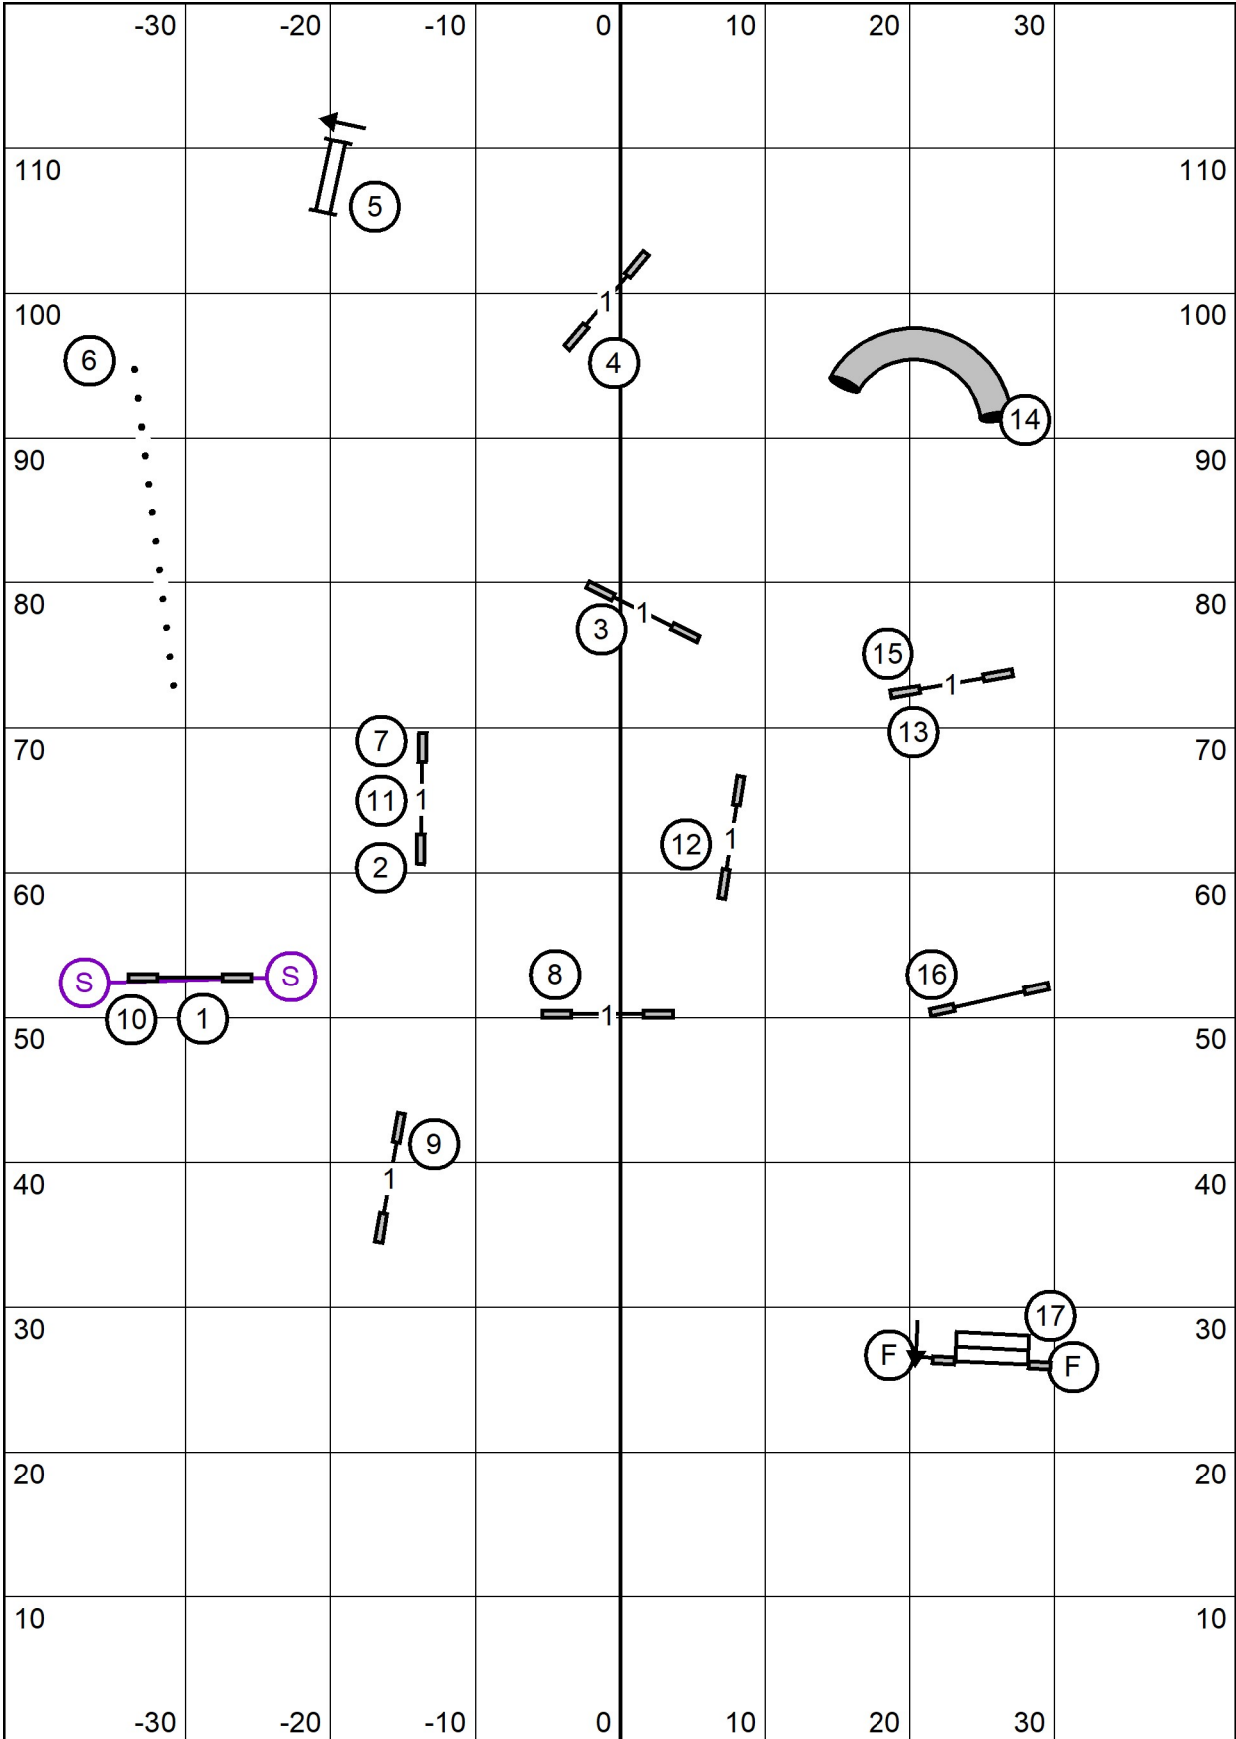

Mid-Hudson Kennel Association, Inc.
 Saturday, October 16, 2021 - Judge: Kimberly Ingraham
 High Goal Farm - Greenwich, NY
Premier Standard

Mid-Hudson Kennel Association, Inc.
 Saturday, October 16, 2021 - Judge: Kimberly Ingraham
 High Goal Farm - Greenwich, NY
Open Standard

Mid-Hudson Kennel Association, Inc.
 Saturday, October 16, 2021 - Judge: Kimberly Ingraham
 High Goal Farm - Greenwich, NY
Novice Standard

Mid-Hudson Kennel Association, Inc.
 Saturday, October 16, 2021 - Judge: Kimberly Ingraham
 High Goal Farm - Greenwich, NY
Excellent/Masters JWW