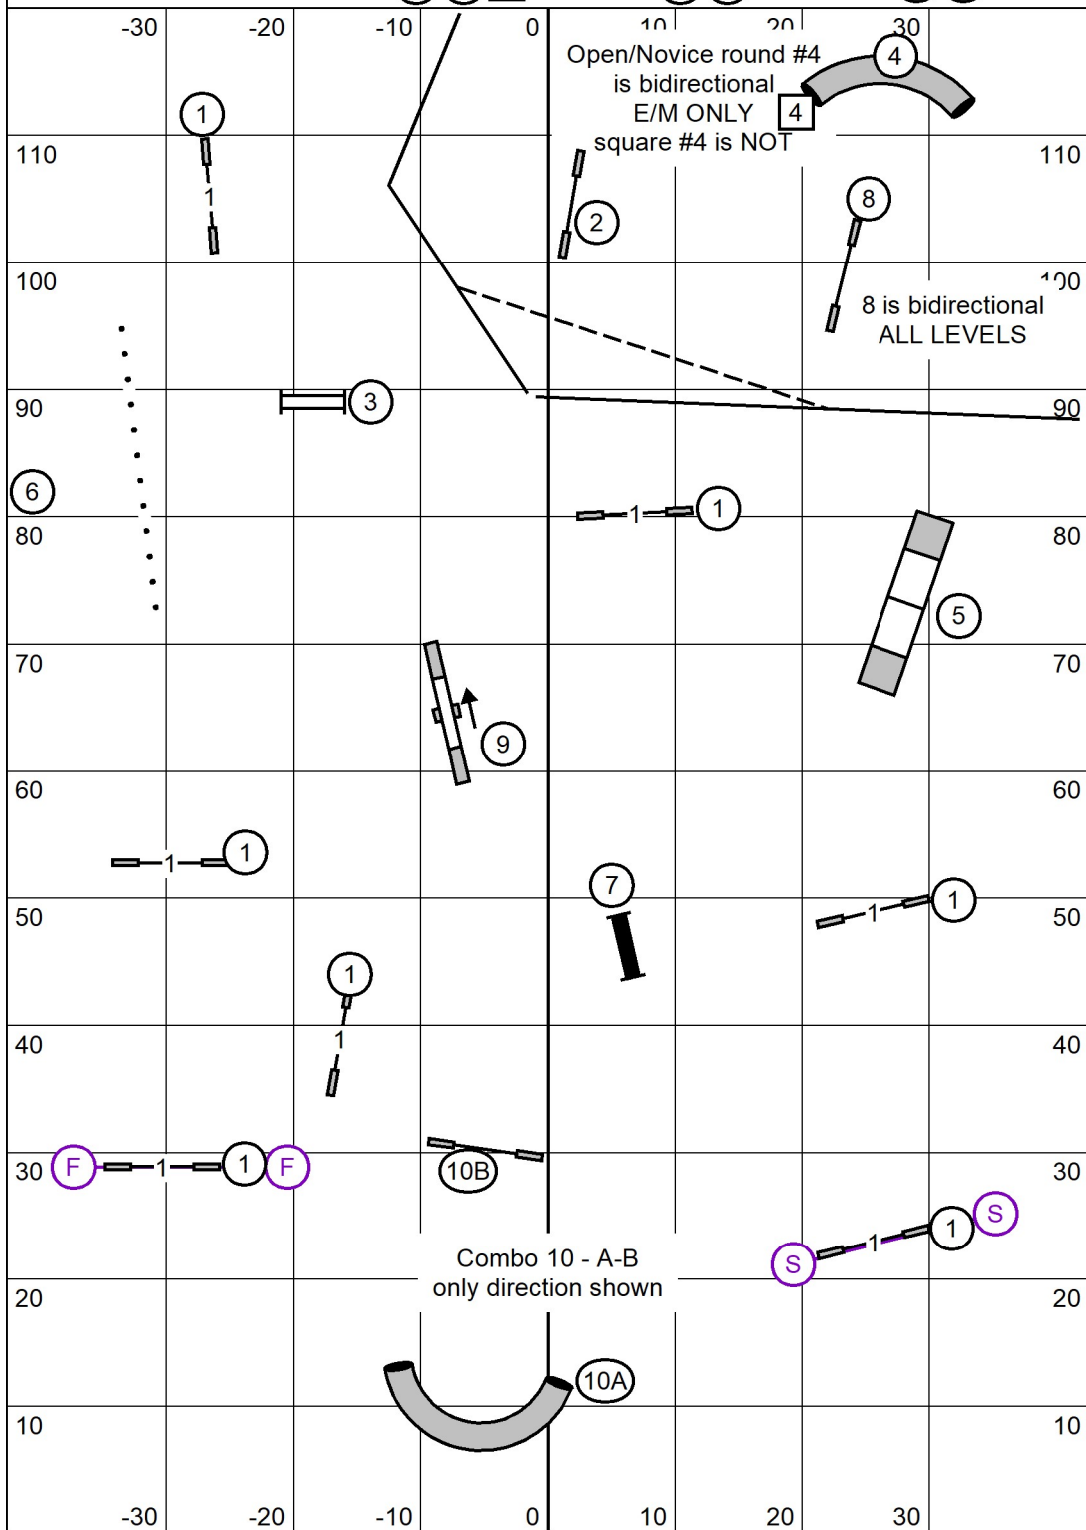

Start and Finish jumps are bidirectional - Finish jump is always live!

SCT = 41 (4 Pref); 38 (8 Reg & 8/12 Pref); 35 (12/16 Reg & 16/20 Pref); 32 (20/24/24C Reg)

FAST BONUS (20 pts.): Excellent/Masters
Min. score (incl. bonus) - 60 pts.

Open
55 pts.

Novice
50 pts.

FAST BONUS: Excellent/Masters (8) (2) (4) — Open (8) (2) — Novice (8) (2) — —

Mid-Hudson Kennel Association, Inc.
 Saturday, October 16, 2021 - Judge: Kimberly Ingraham
 High Goal Farm - Greenwich, NY
Excellent/Masters - Open - Novice FAST