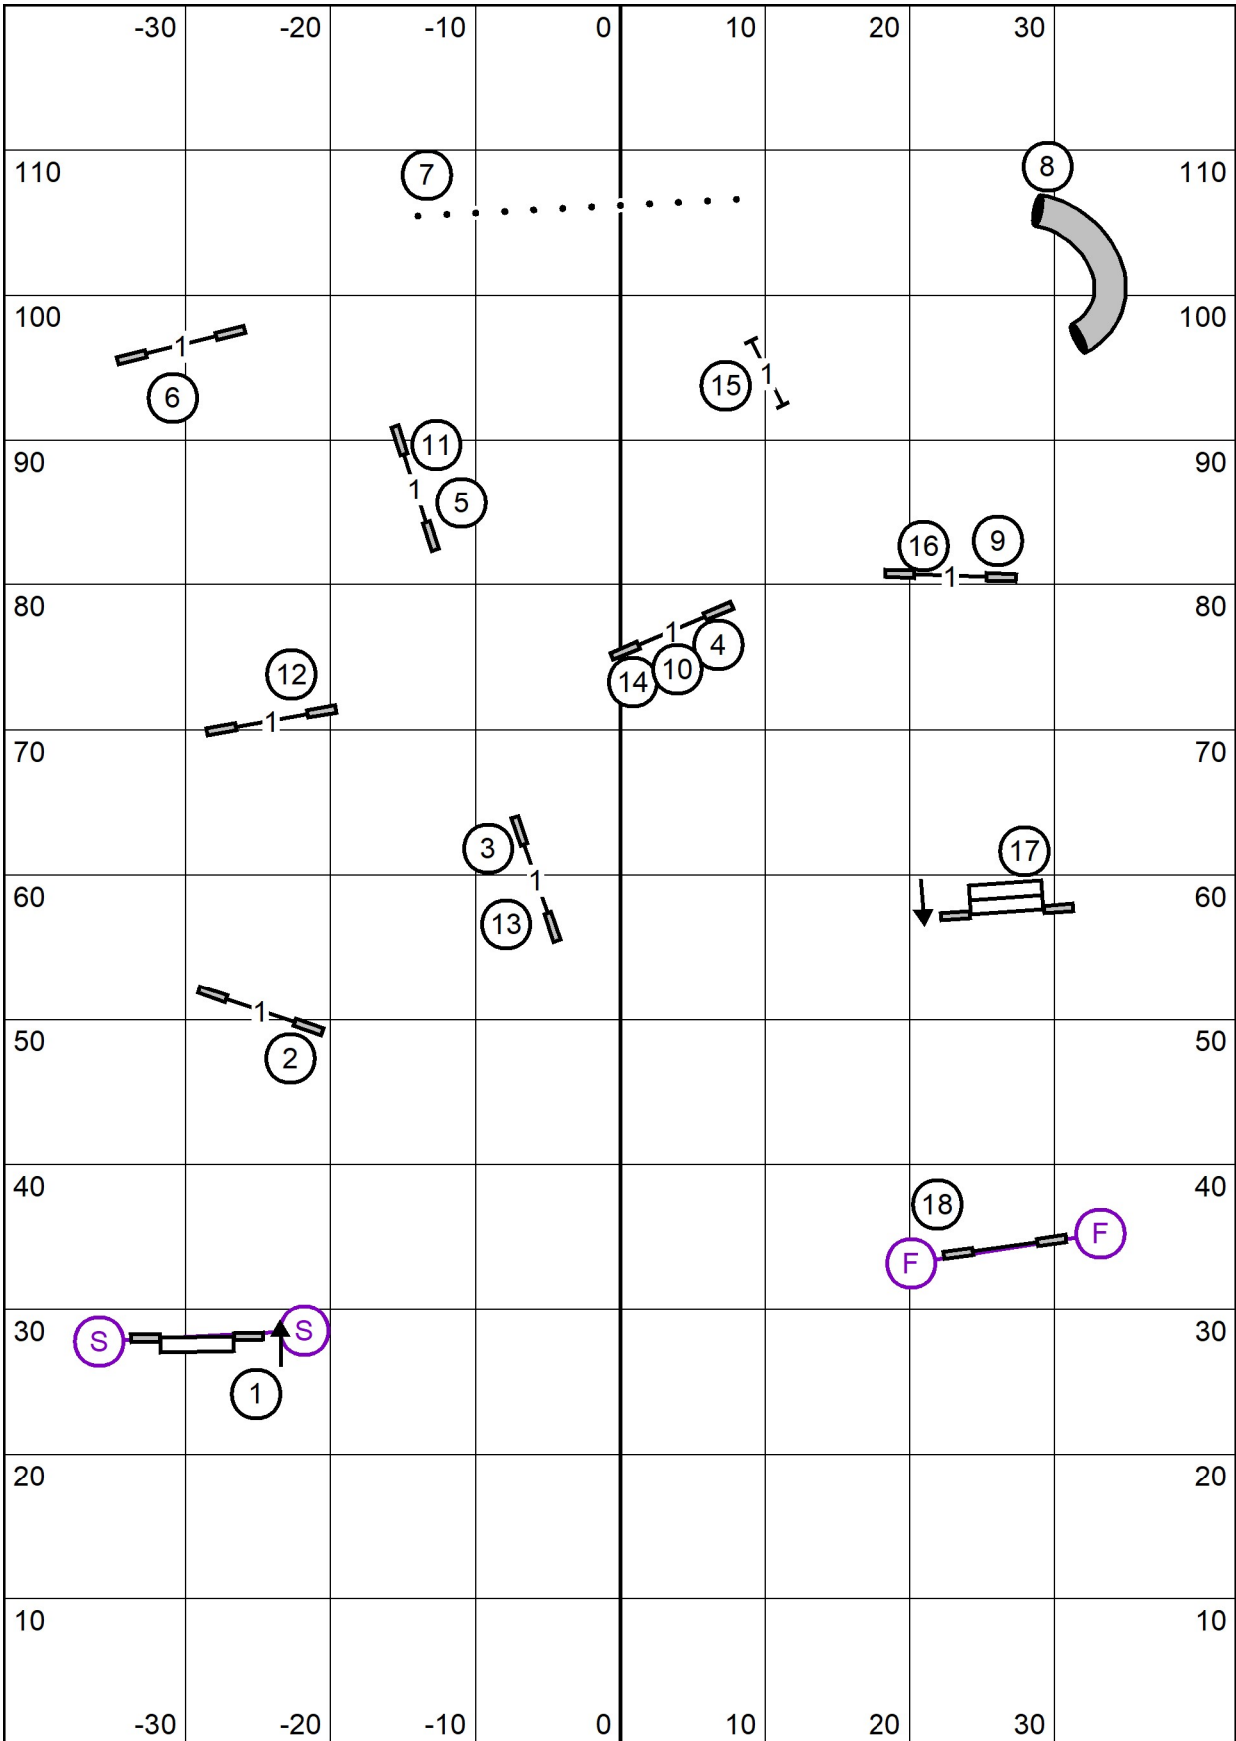

Premier JWW

Mid-Hudson Kennel Association, Inc.

Sunday, October 17, 2021 - Judge: Kimberly Ingraham

High Goal Farm - Greenwich, NY

Masters/Excellent JWW

Mid-Hudson Kennel Association, Inc.

Sunday, October 17, 2021 - Judge: Kimberly Ingraham