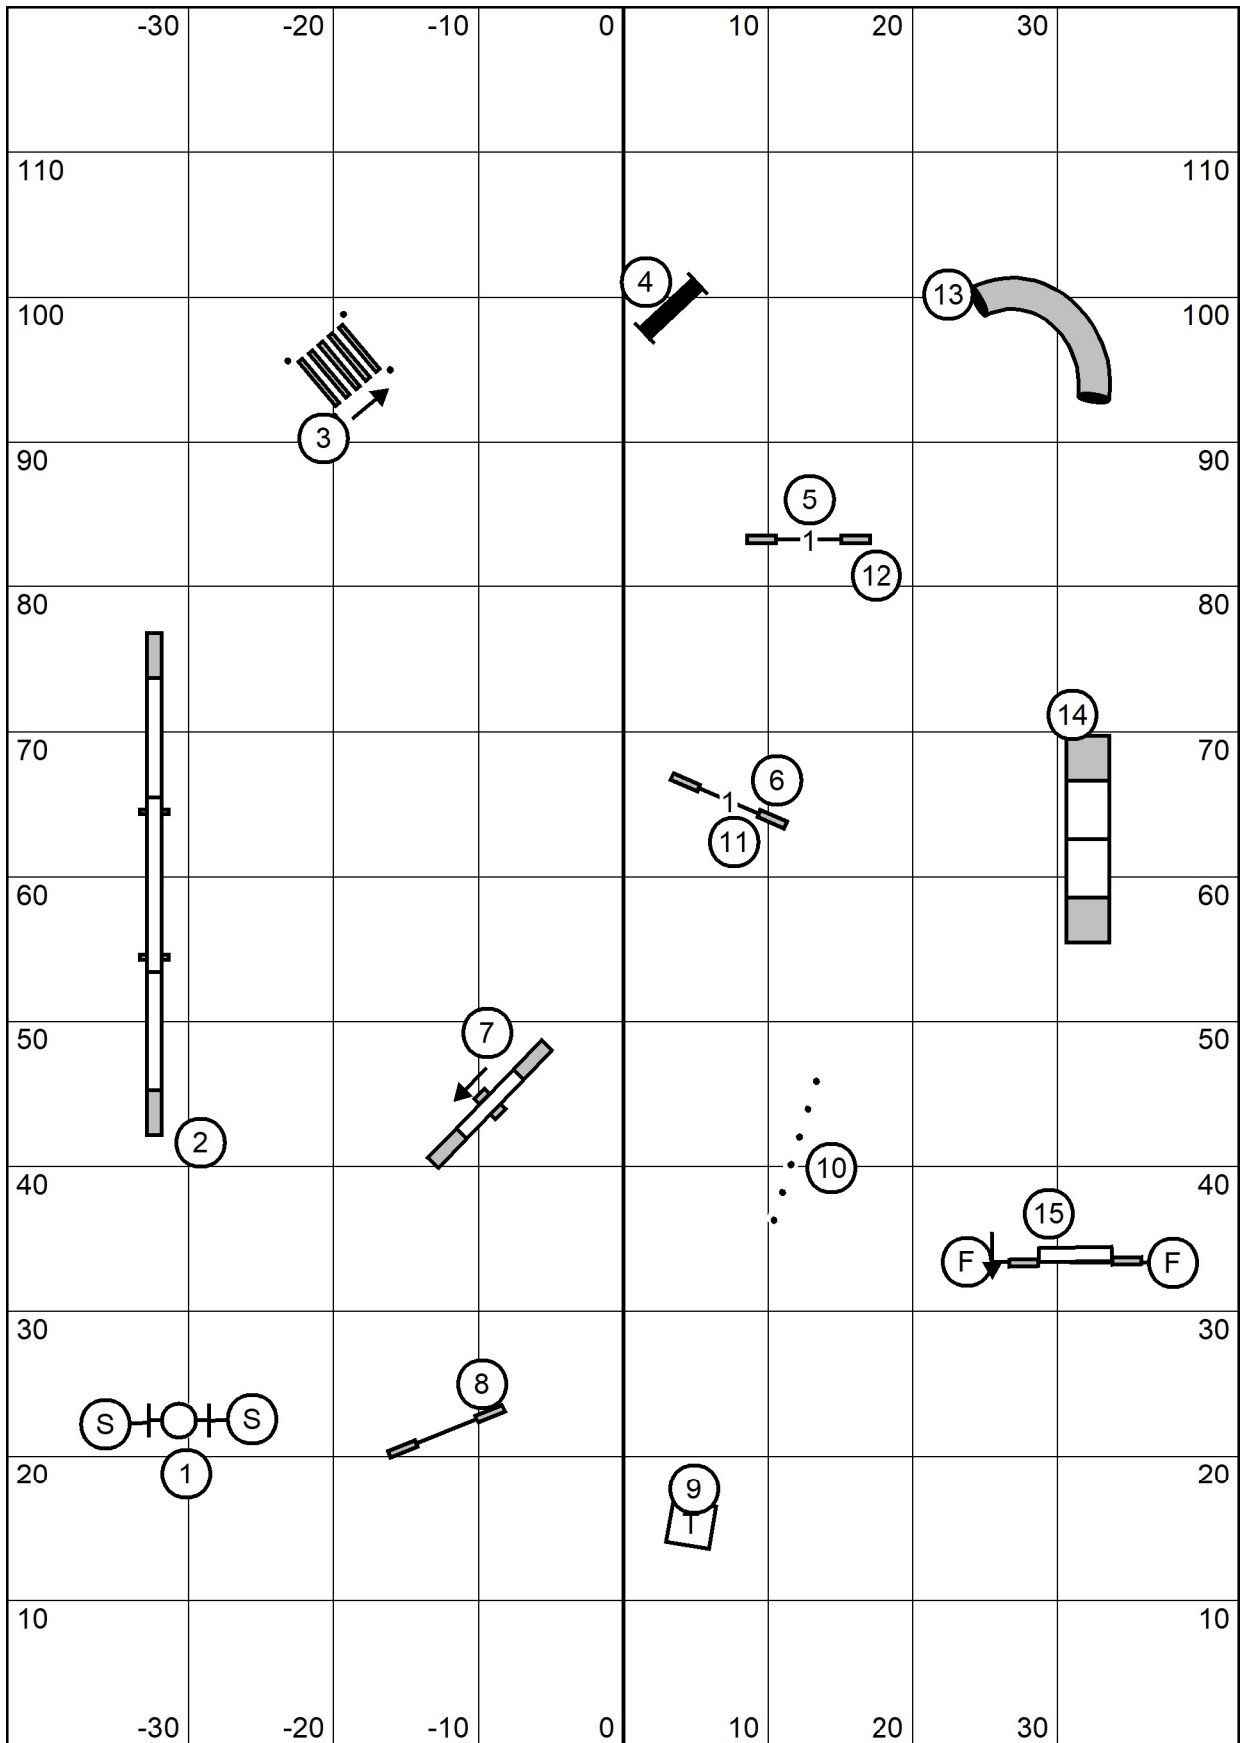

Mid-Hudson Kennel Association, Inc.
Sunday, October 17, 2021 - Judge Kimberly Ingraham
High Goal Farm - Greenwich, NY
Novice Standard