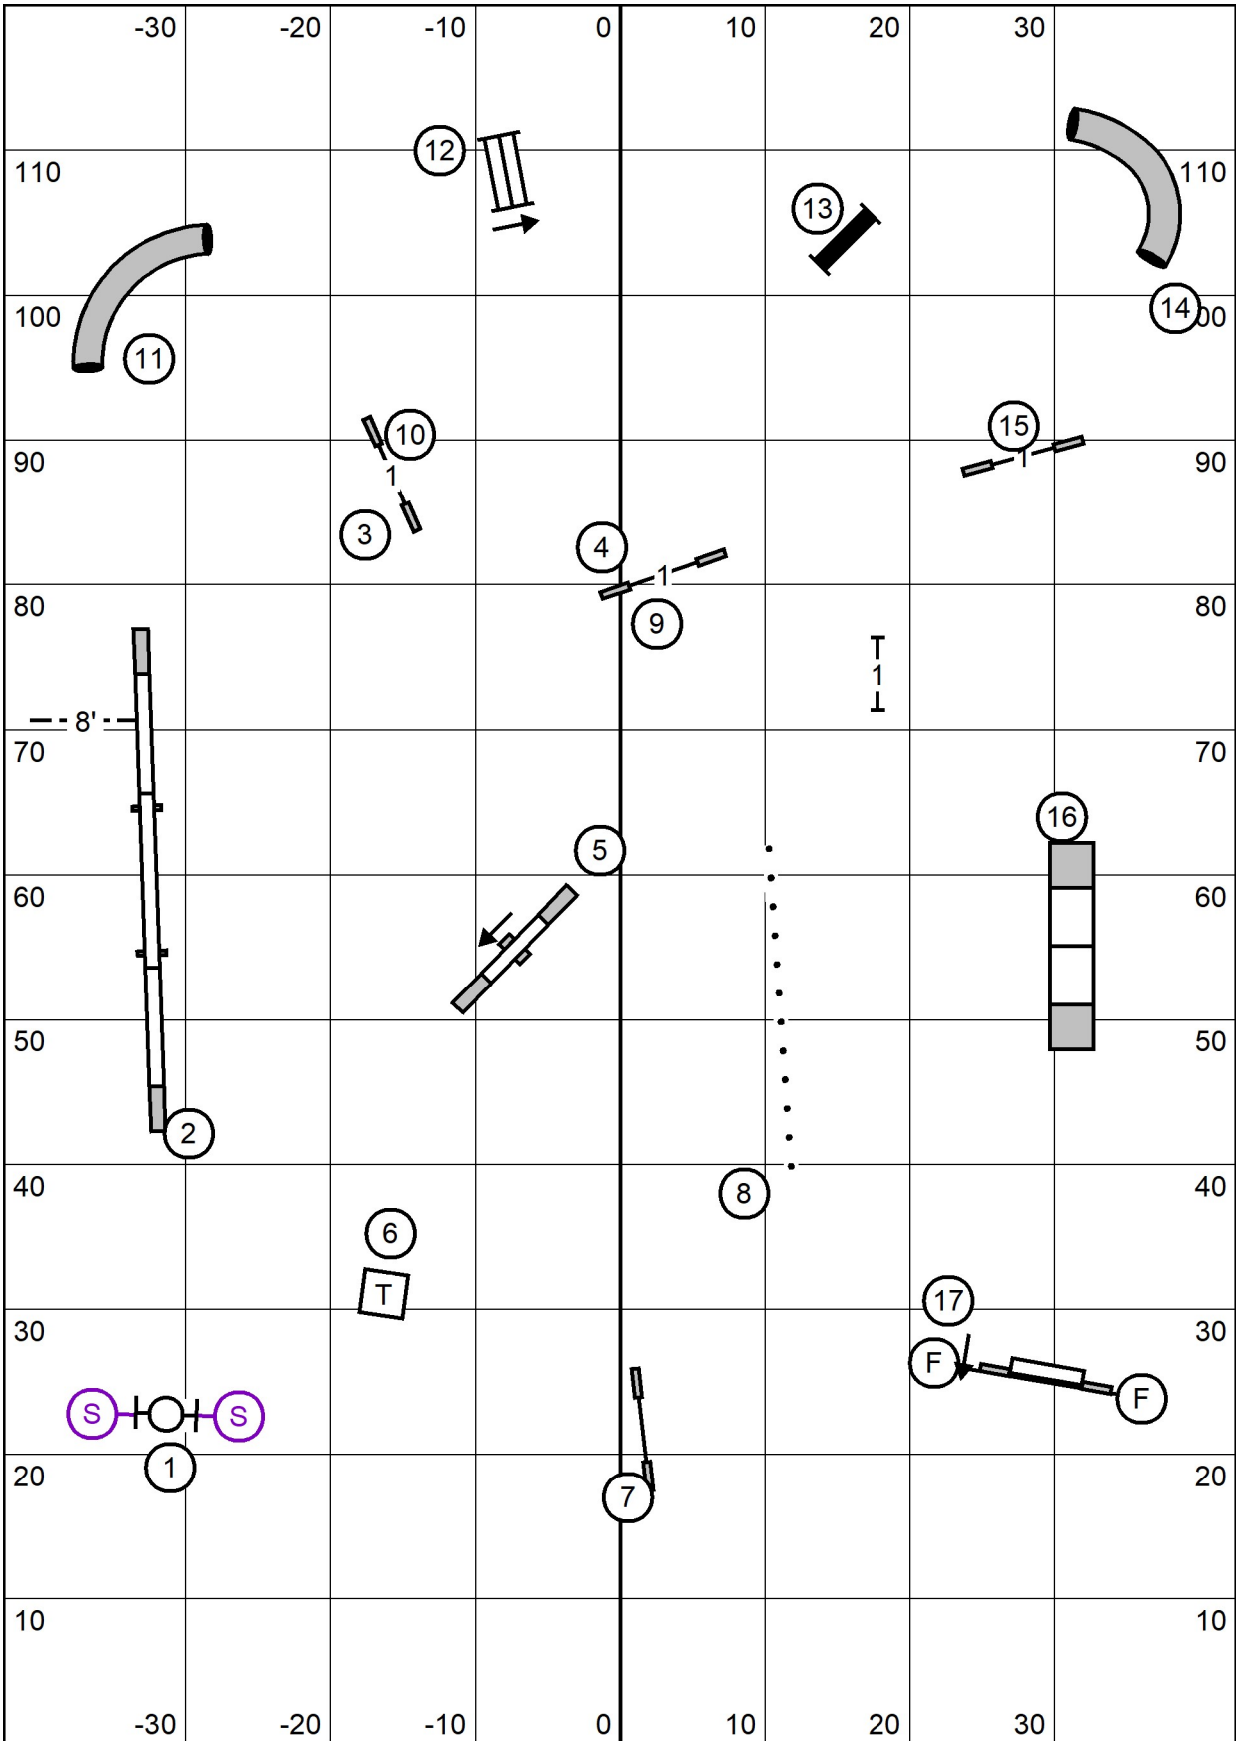

High Goal Farm - Greenwich, NY

Open JWW

Mid-Hudson Kennel Association, Inc.

Sunday, October 17, 2021 - Judge: Kimberly Ingraham

High Goal Farm - Greenwich, NY

Novice JWW

Mid-Hudson Kennel Association, Inc.
 Sunday, October 17, 2021 - Judge Kimberly Ingraham
 High Goal Farm - Greenwich, NY
Excellent/Masters Standard