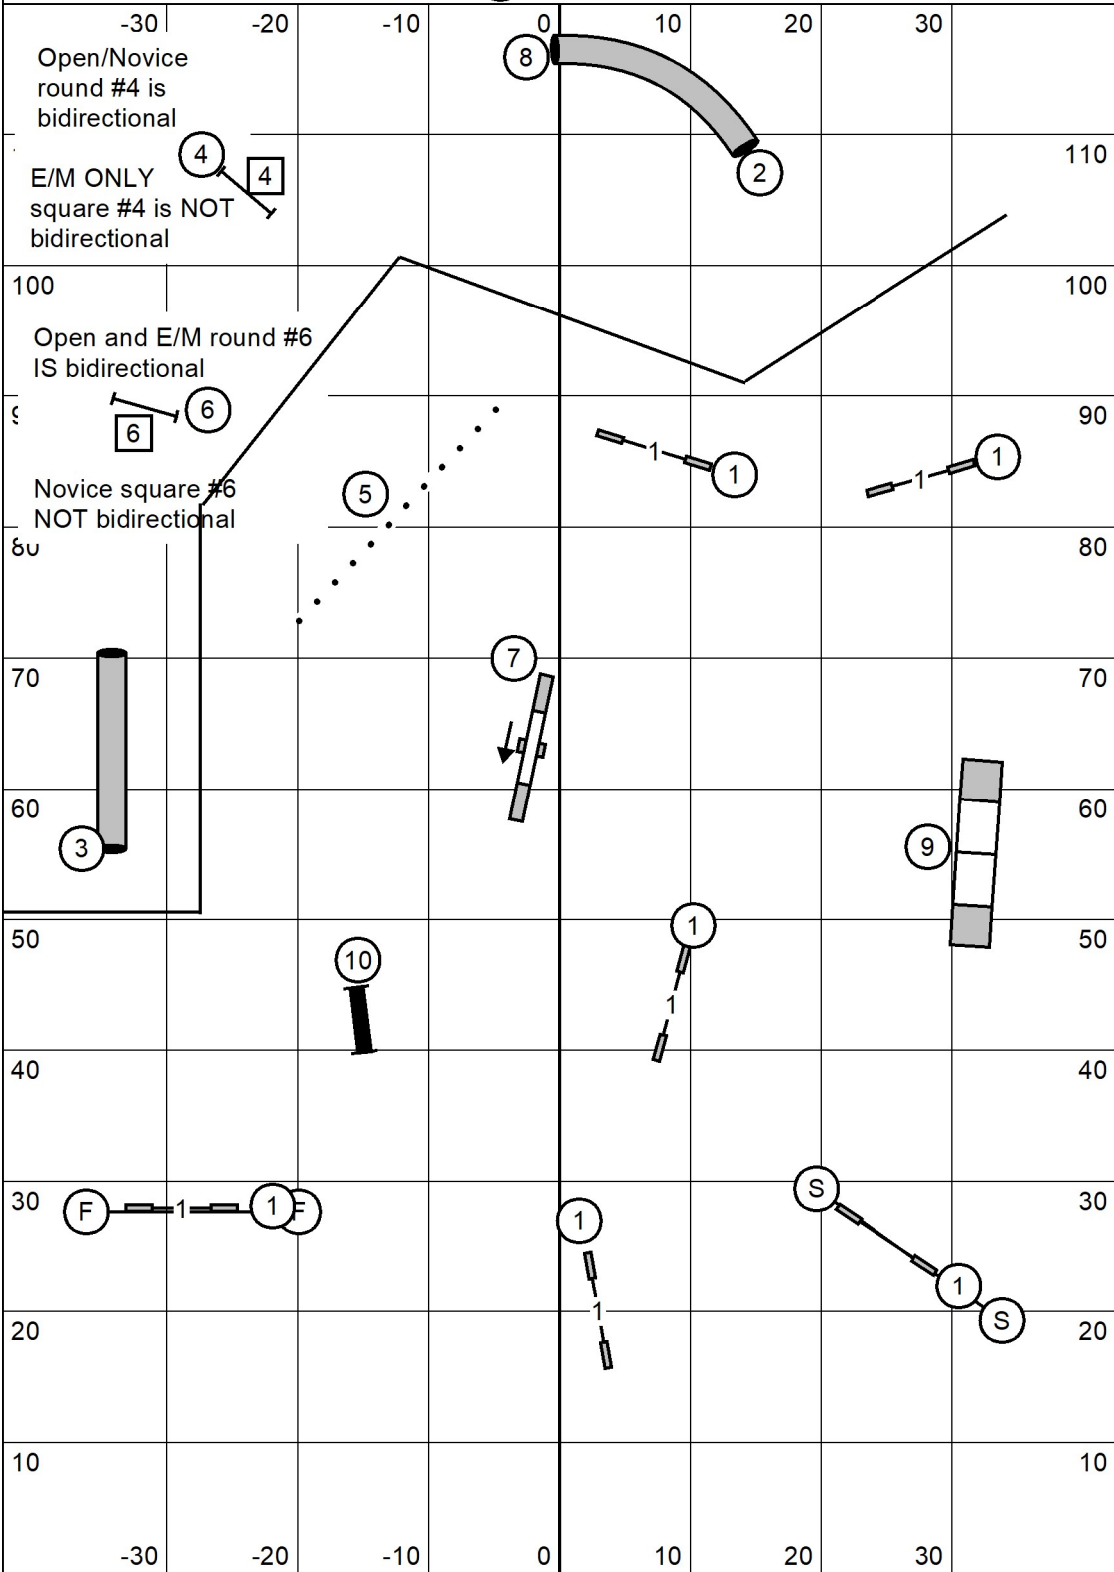

Start and Finish jumps are bidirectional - Finish jump is always live!

SCT = 41 (4 Pref); 38 (8 Reg & 8/12 Pref); 35 (12/16 Reg & 16/20 Pref); 32 (20/24/24C Reg)

FAST BONUS (20 pts.): Excellent/Masters 60 pts. (2) (4) (8) Open 55 pts. (4) (8) Novice 50 pts. (3) (6)

Mid-Hudson Kennel Association, Inc.

Sunday, October 17, 2021 - Judge: Kimberly Ingraham
High Goal Farm - Greenwich, NY

Excellent/Masters - Open - Novice FAST

Mid-Hudson Kennel Association, Inc.

Sunday, October 17, 2021 - Judge: Kimberly Ingraham
 High Goal Farm - Greenwich, NY