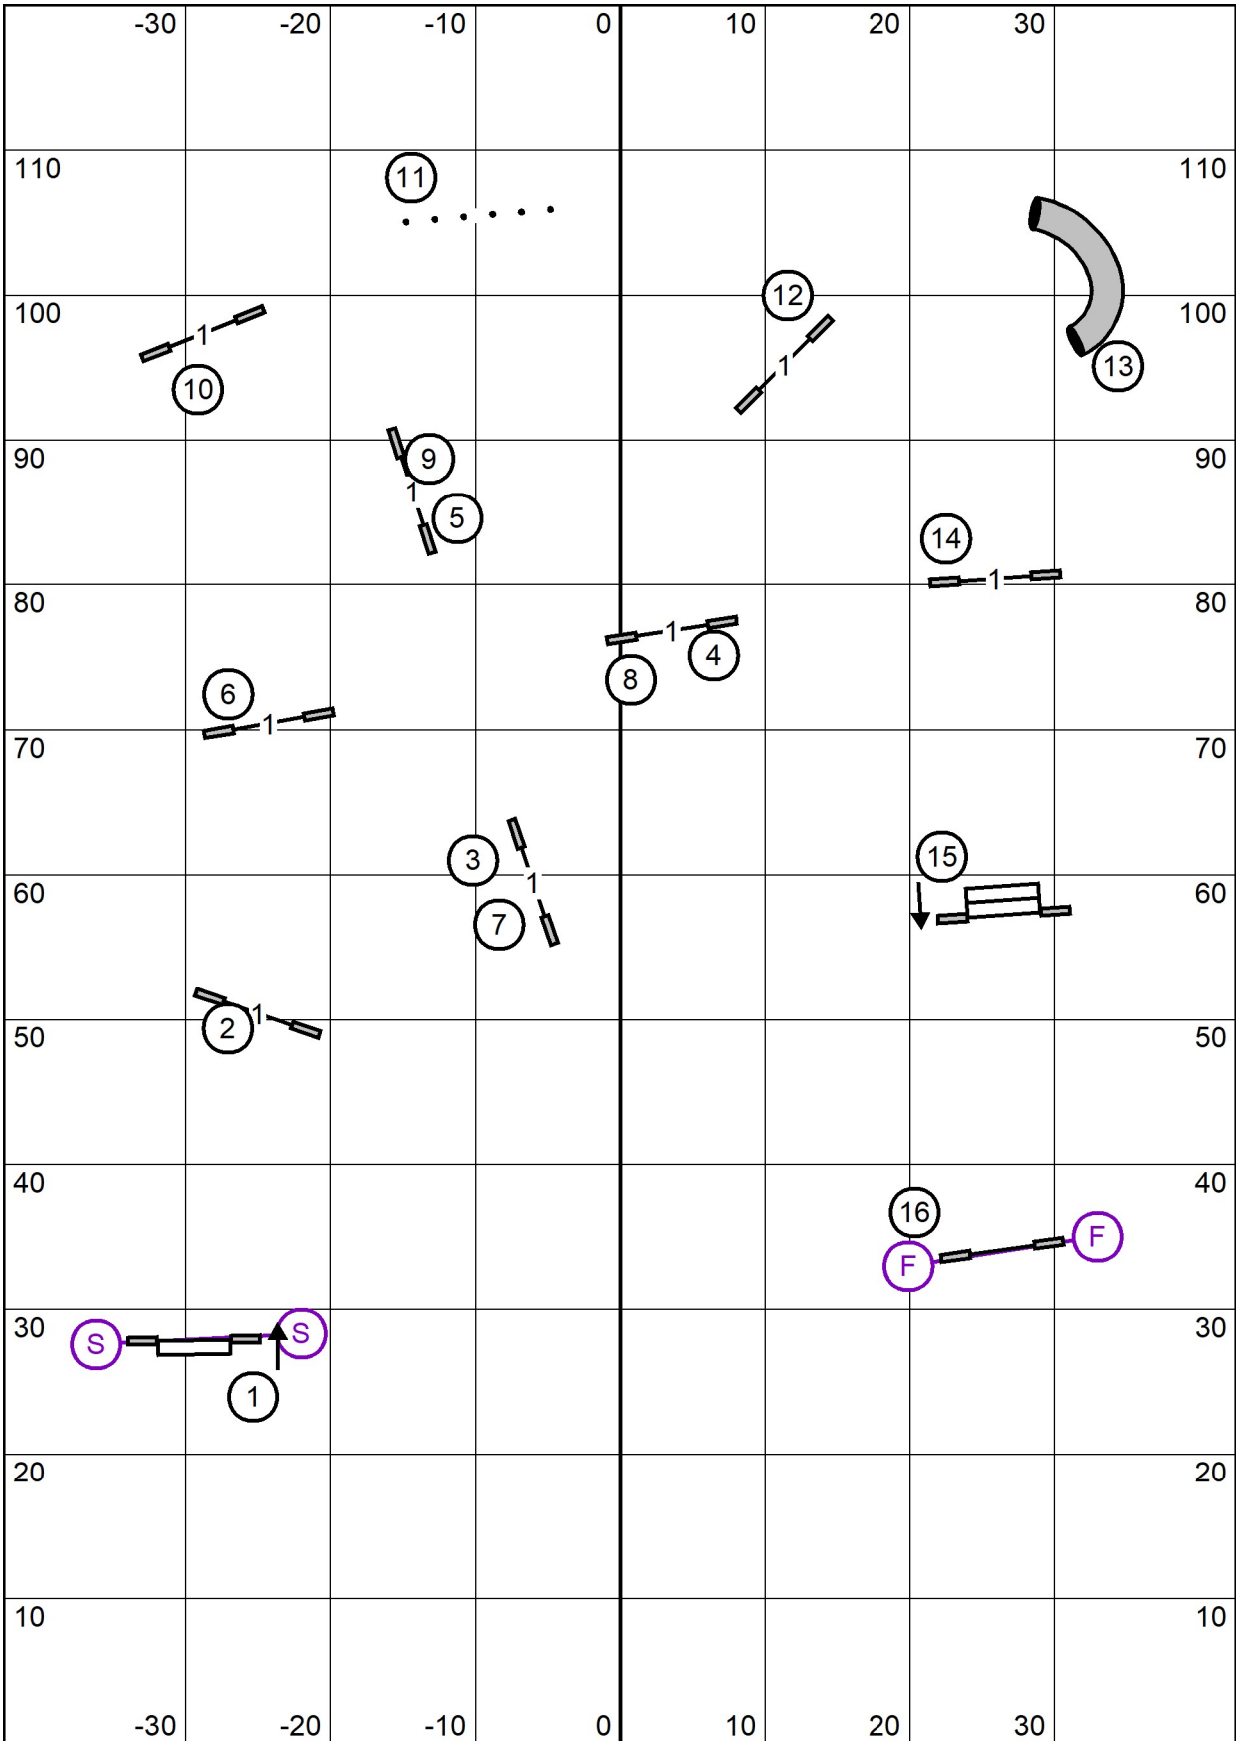

Mid-Hudson Kennel Association, Inc.

Sunday, October 17, 2021 - Judge: Kimberly Ingraham

High Goal Farm - Greenwich, NY

Novice JWW