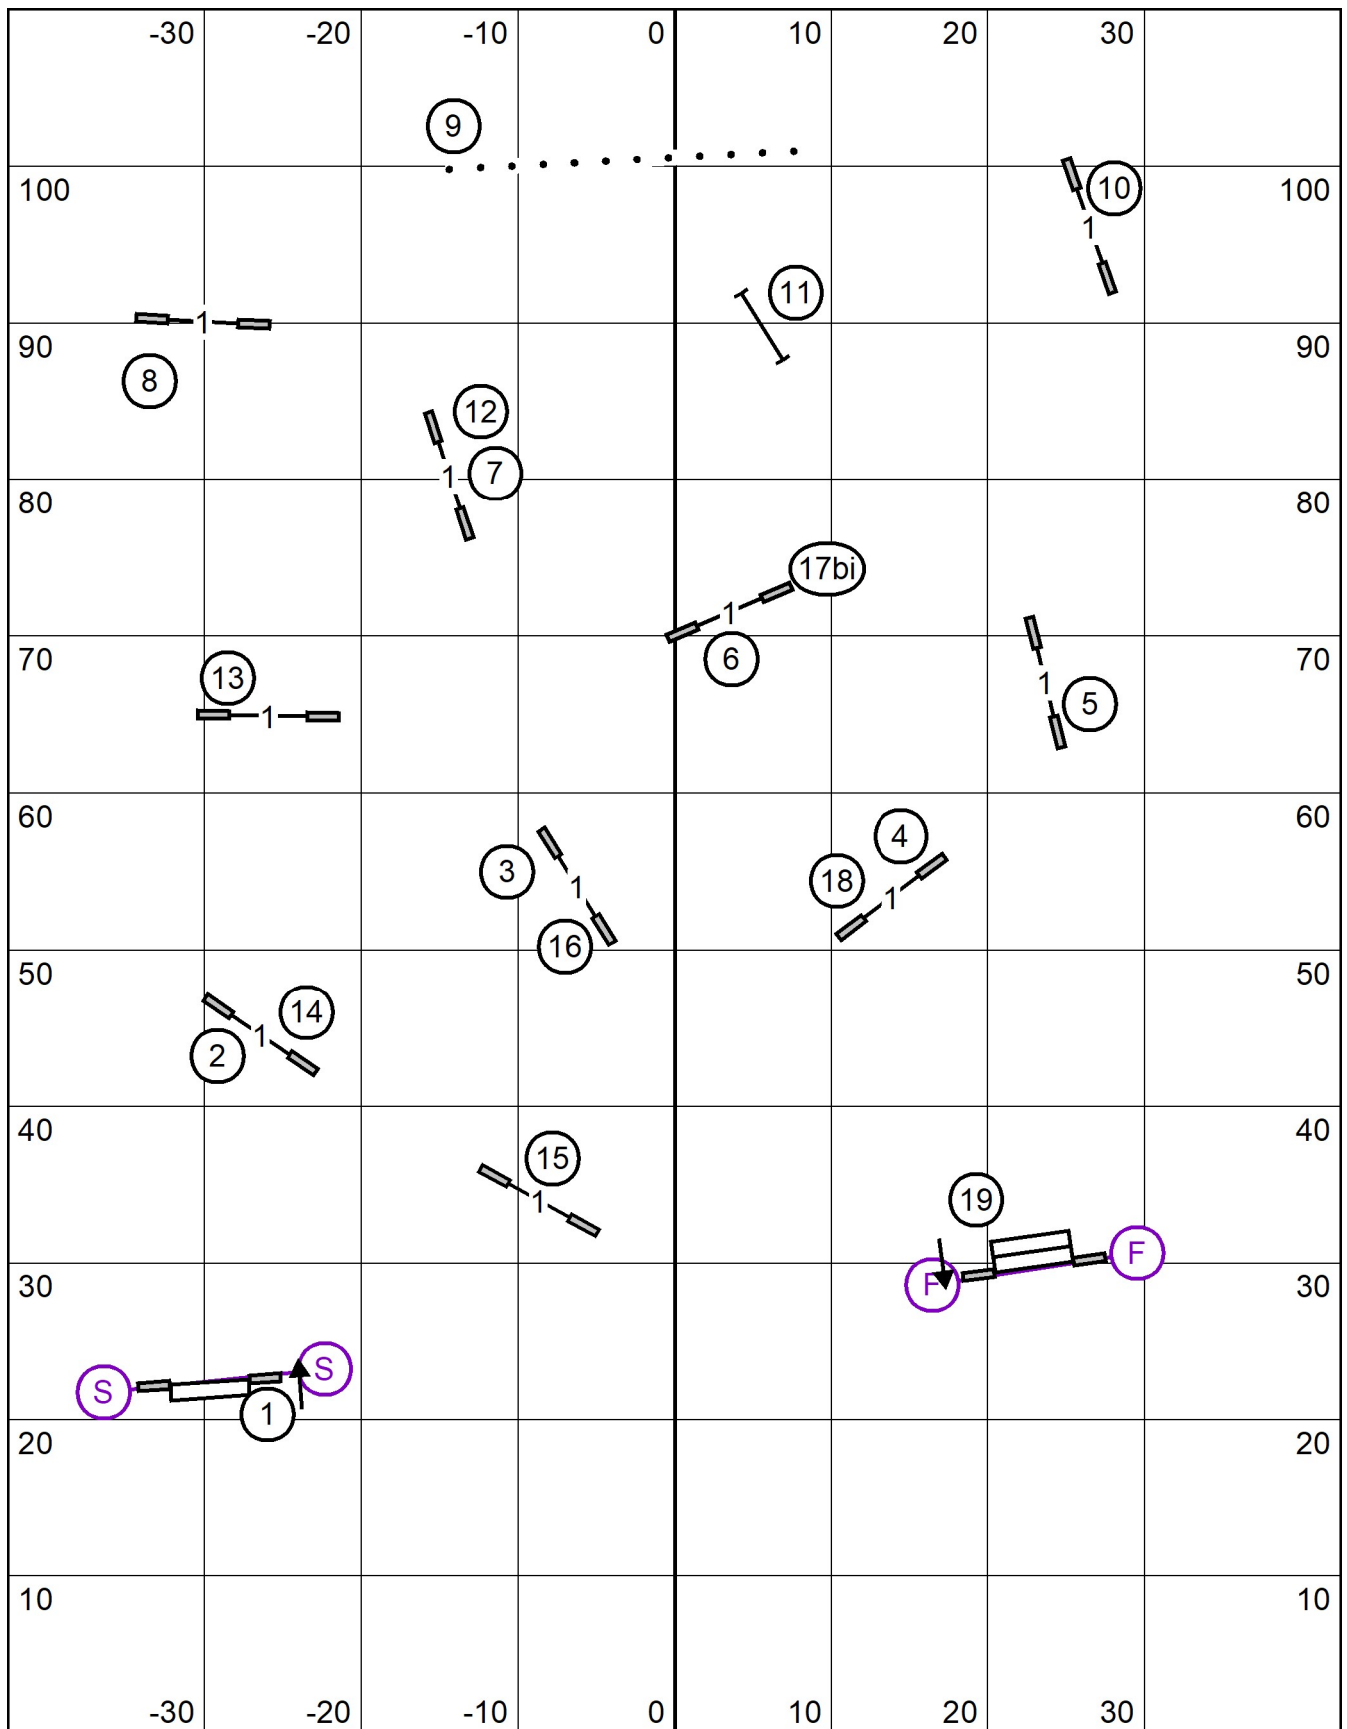

Start and Finish jumps are bidirectional - Finish jump is always live!

SCT = 41 (4 Pref); 38 (8 Reg & 8/12 Pref); 35 (12/16 Reg & 16/20 Pref); 32 (20/24/24C Reg)

FAST BONUS (20 pts.): Excellent/Masters 60 pts. (2) (4) (8) Open 55 pts. (4) (8) Novice 50 pts. (3) (6)

Mid-Hudson Kennel Association, Inc.

Sunday, October 17, 2021 - Judge: Kimberly Ingraham
High Goal Farm - Greenwich, NY

Excellent/Masters - Open - Novice FAST

Mid-Hudson Kennel Association, Inc.

Sunday, October 17, 2021 - Judge: Kimberly Ingraham
 High Goal Farm - Greenwich, NY