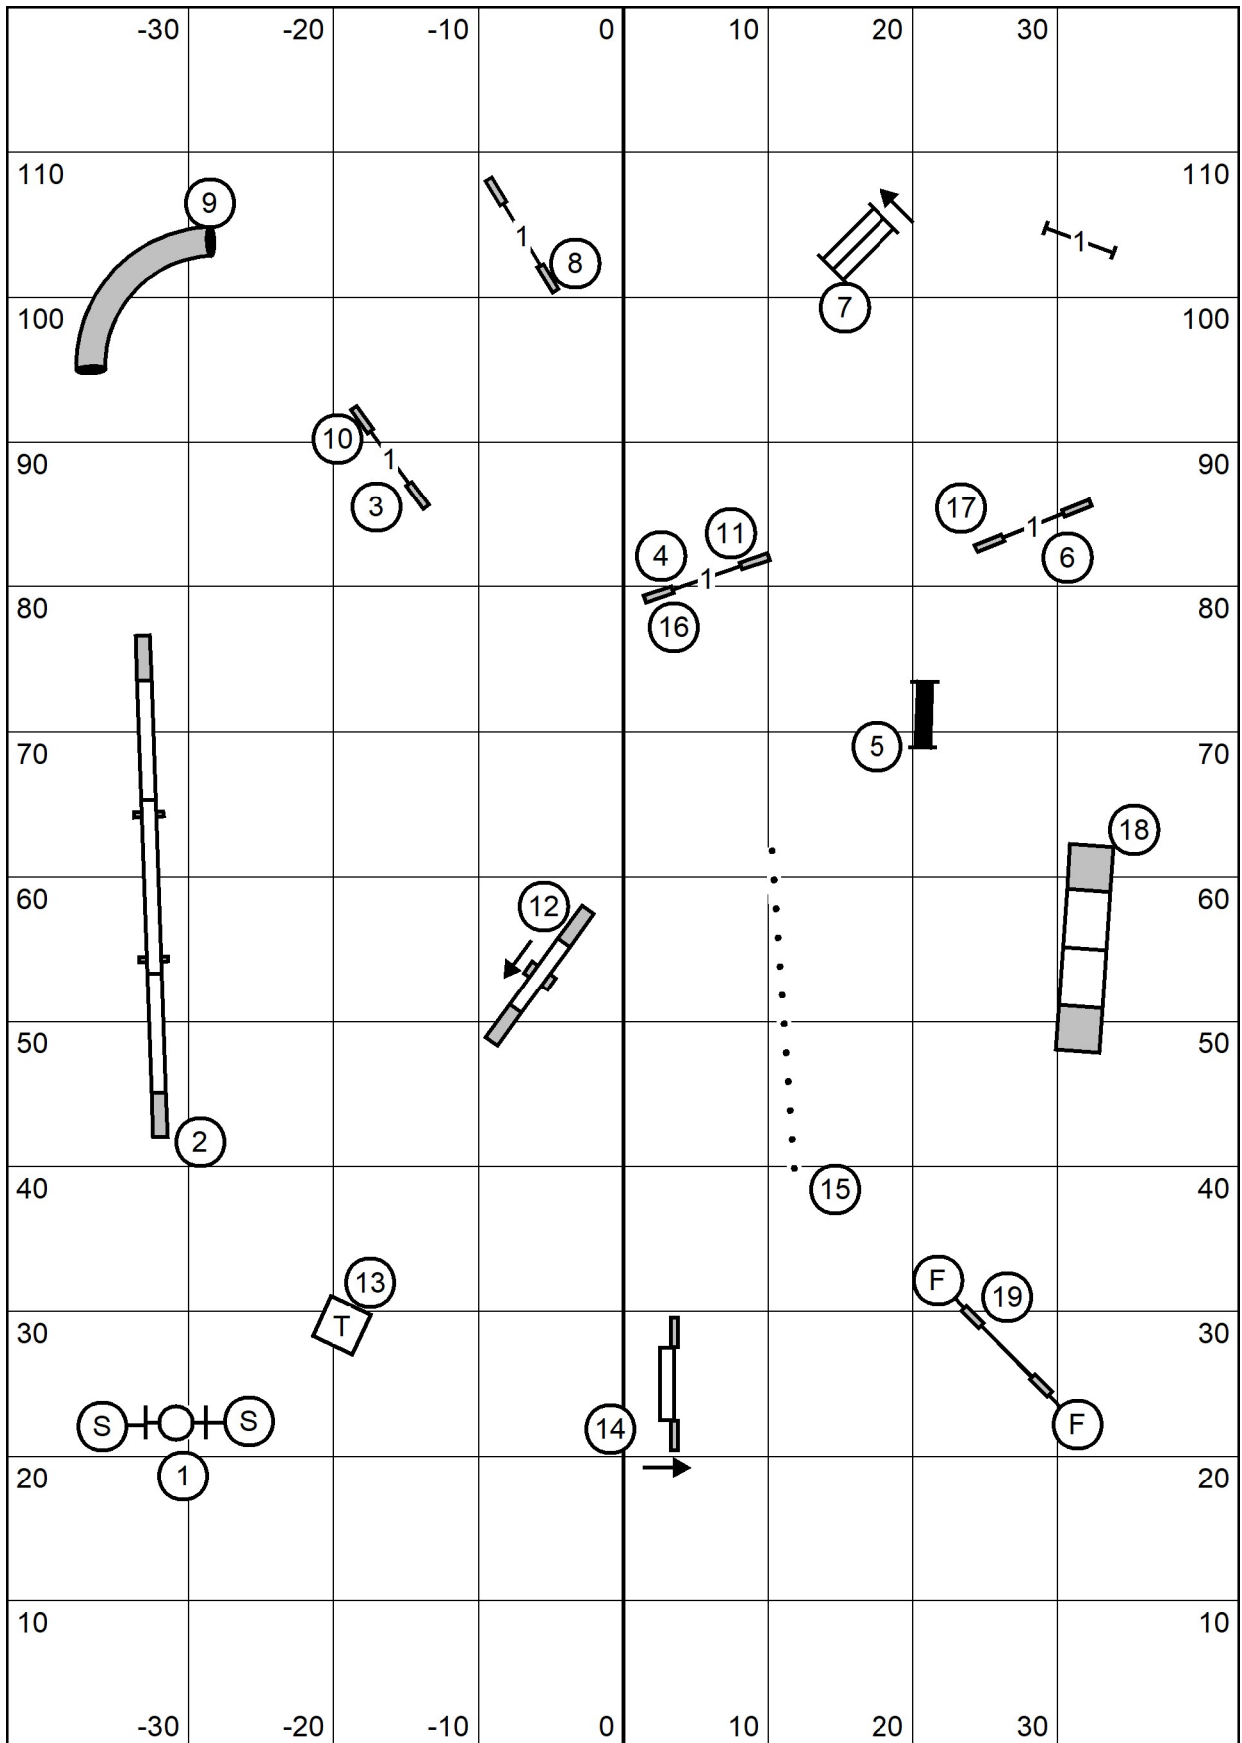

High Goal Farm - Greenwich, NY

Open JWW

Mid-Hudson Kennel Association, Inc.

Sunday, October 17, 2021 - Judge: Kimberly Ingraham

High Goal Farm - Greenwich, NY

Novice JWW

Mid-Hudson Kennel Association, Inc.
 Sunday, October 17, 2021 - Judge Kimberly Ingraham
 High Goal Farm - Greenwich, NY
Excellent/Masters Standard