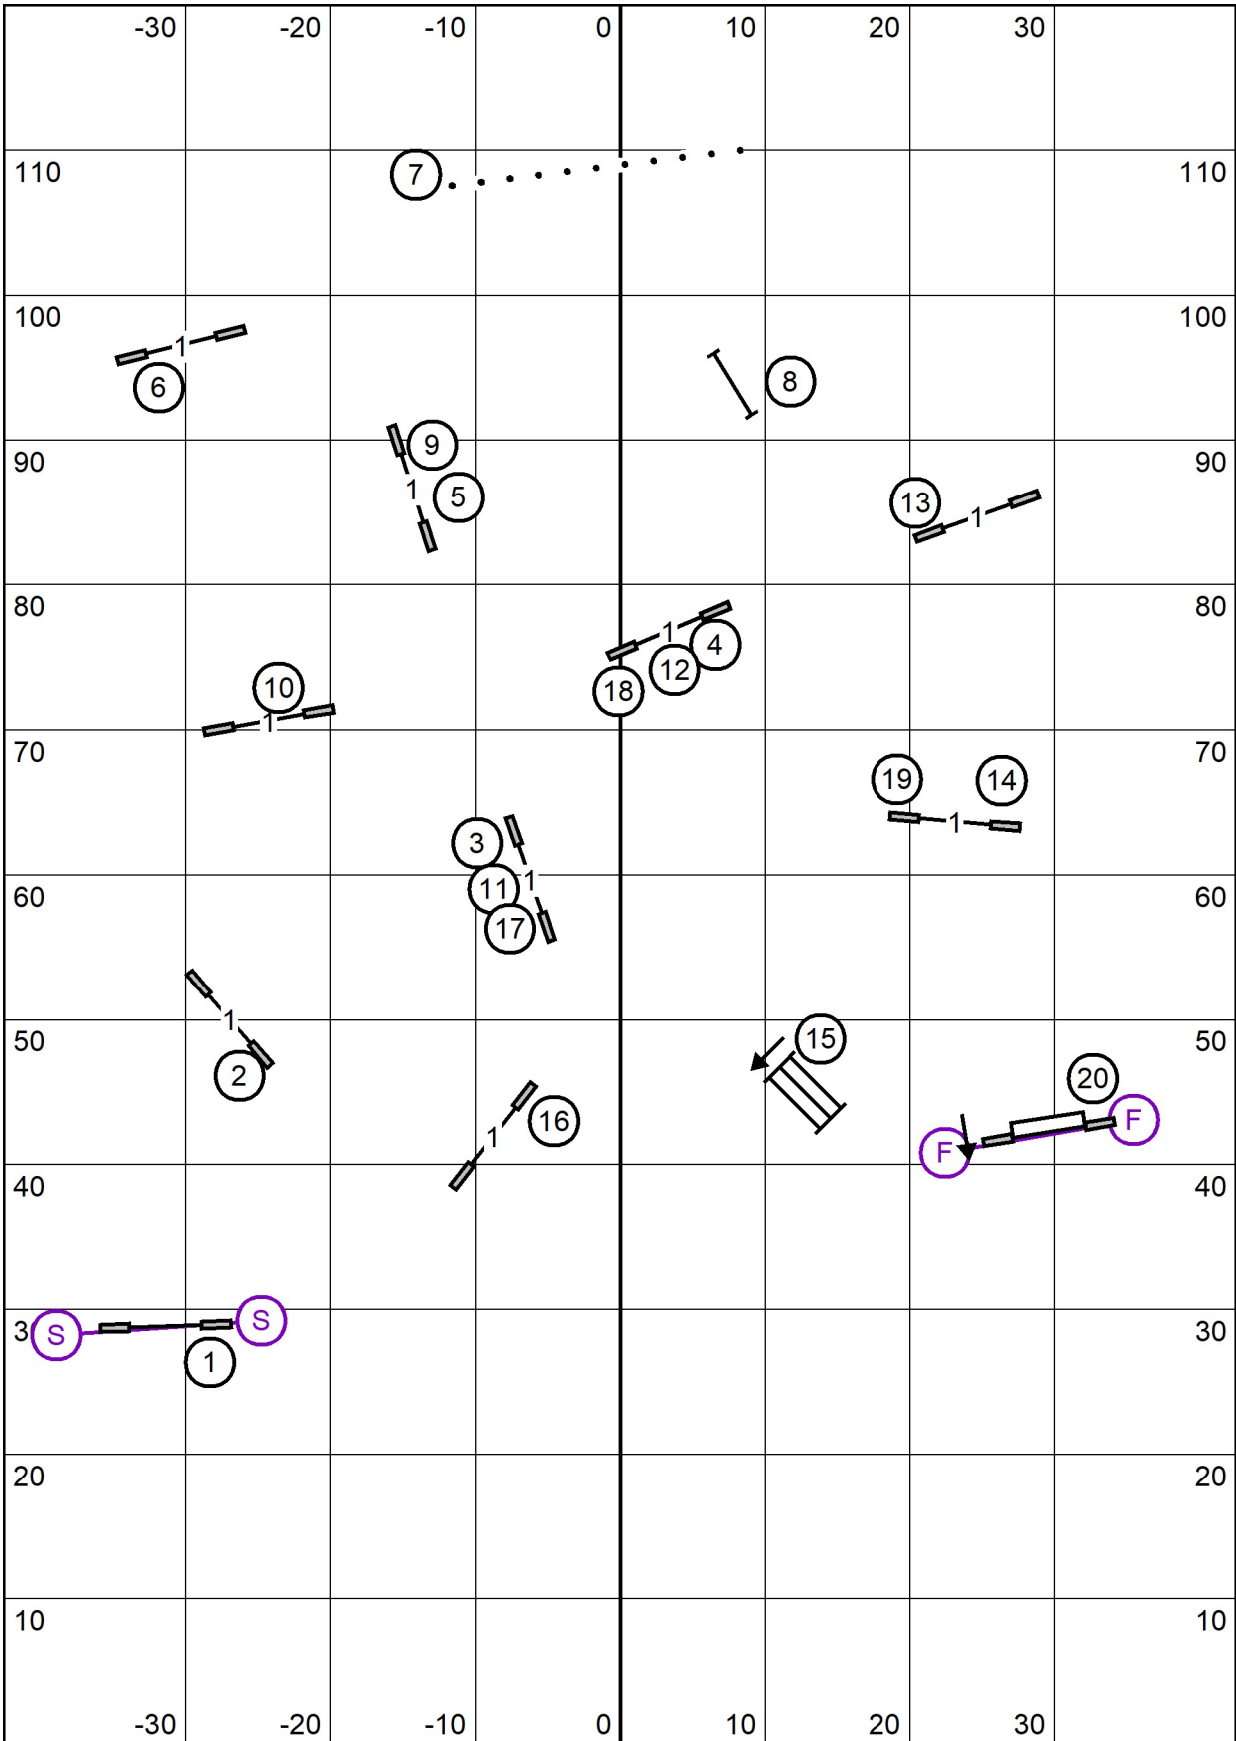

Mid-Hudson Kennel Association, Inc.

Sunday, October 17, 2021 - Judge: Kimberly Ingraham

High Goal Farm - Greenwich, NY

Masters/Excellent JWW