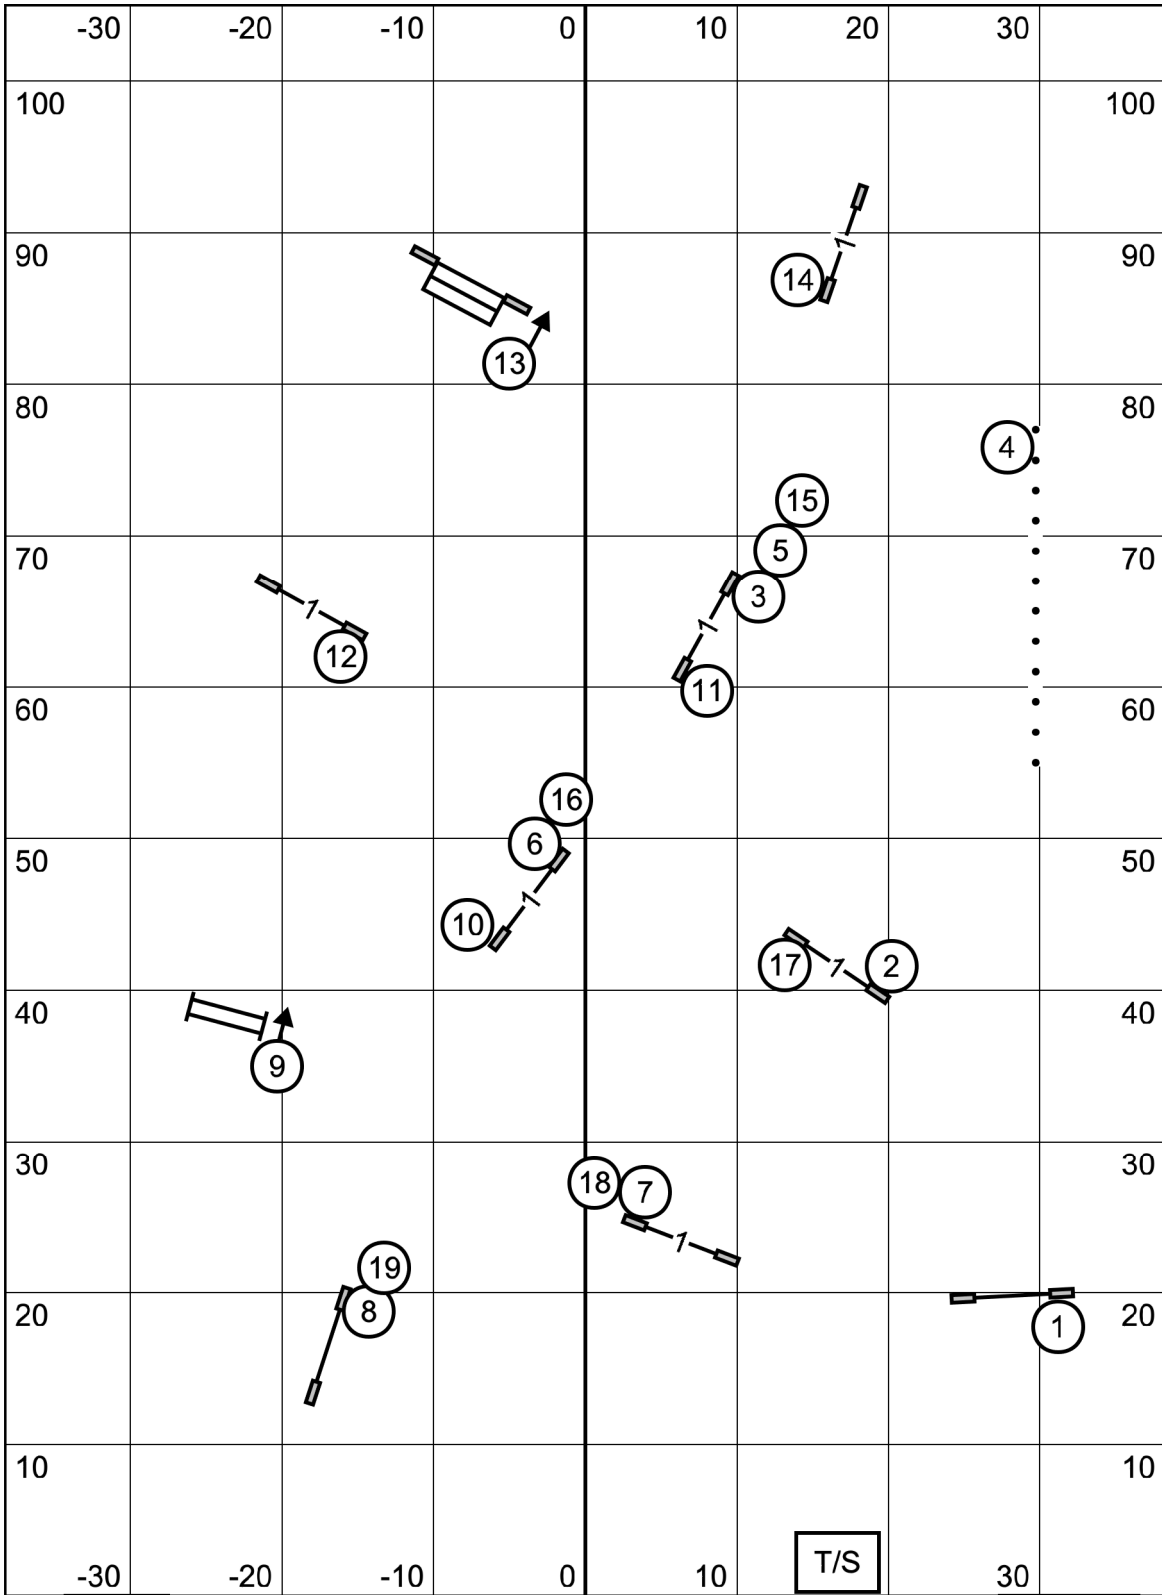

EXIT

ENTER

PREMIER JWW
Icelandic Sheepdog Association of America
October 22, 2021
Amherst, NH
Zach Gulaboff Davis, designer and judge