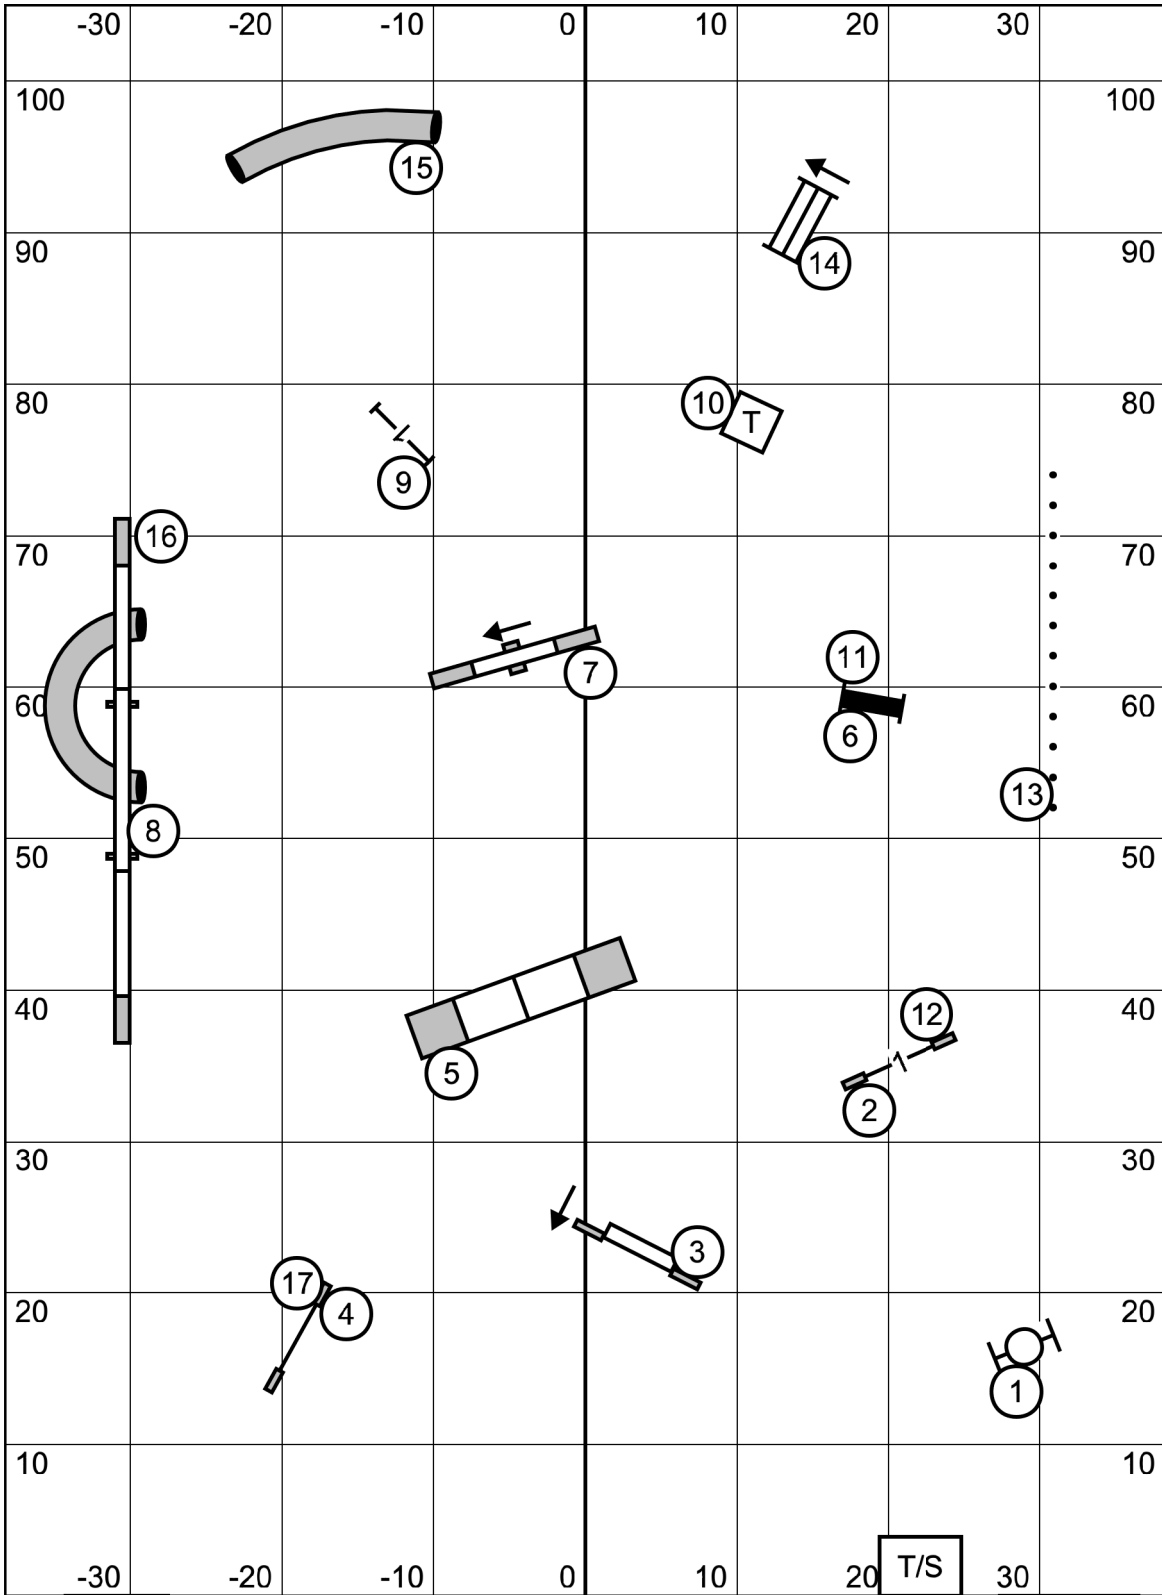

EXIT

ENTER

OPEN STANDARD
Icelandic Sheepdog Association of America
October 22, 2021
Amherst, NH
Zach Gulaboff Davis, designer and judge