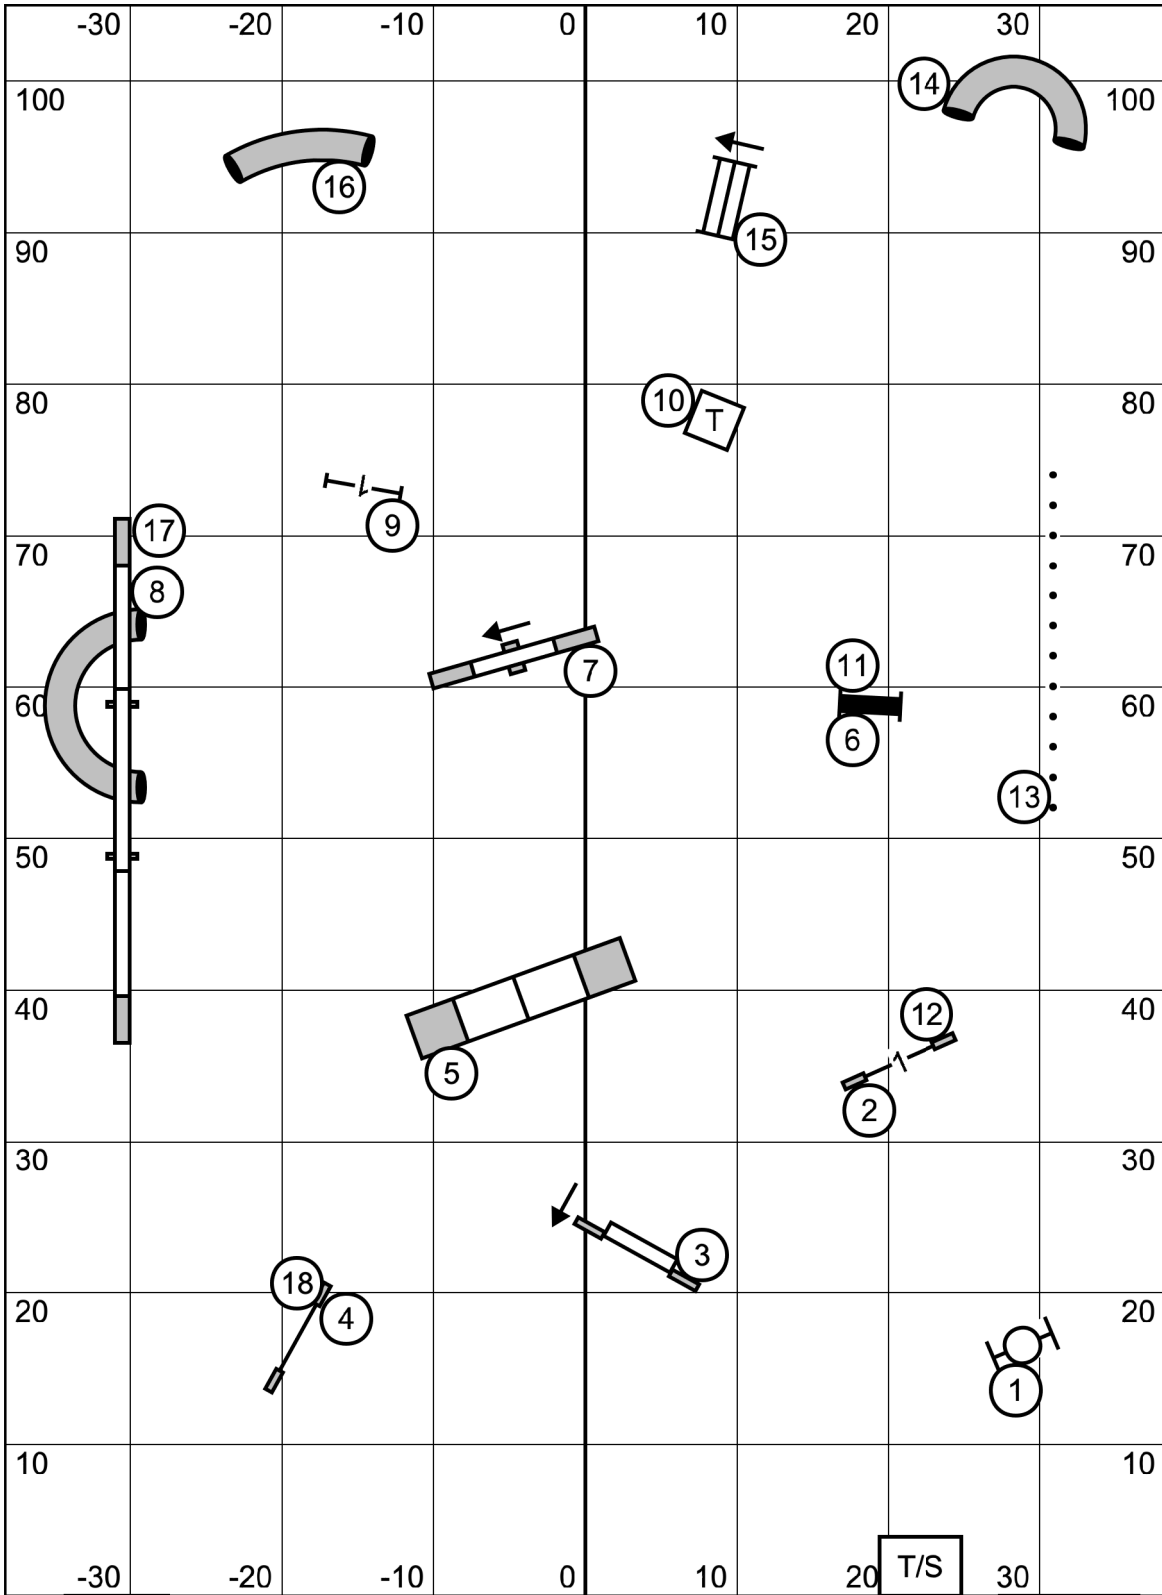

SEND:
E/M: 2 - 4 - 5 (in flow)
Open/Nov: 5 - 7 or 7 - 5 (in flow)

FAST
 Icelandic Sheepdog Association of America
 October 22, 2021
 Amherst, NH
 Zach Gulaboff Davis, designer and judge

EXIT

EXCELLENT / MASTER STANDARD