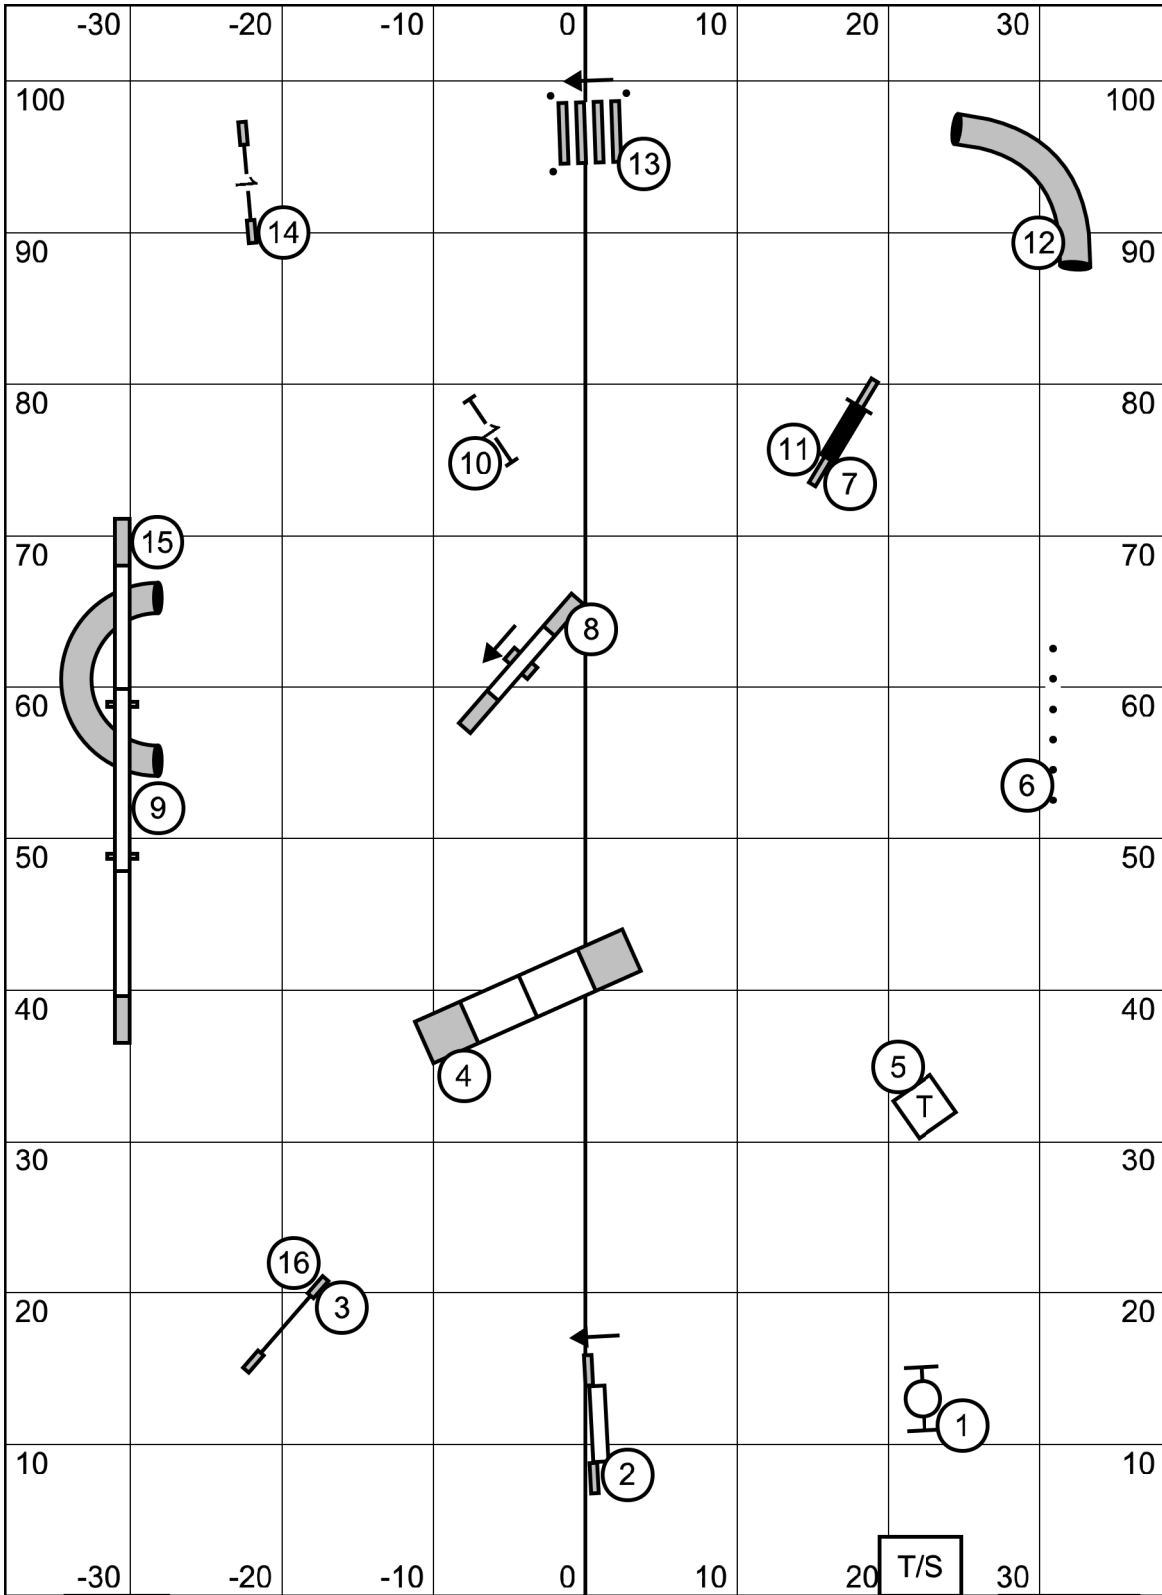

EXIT

ENTER

NOVICE STANDARD
Icelandic Sheepdog Association of America
October 22, 2021
Amherst, NH
Zach Gulaboff Davis, designer and judge