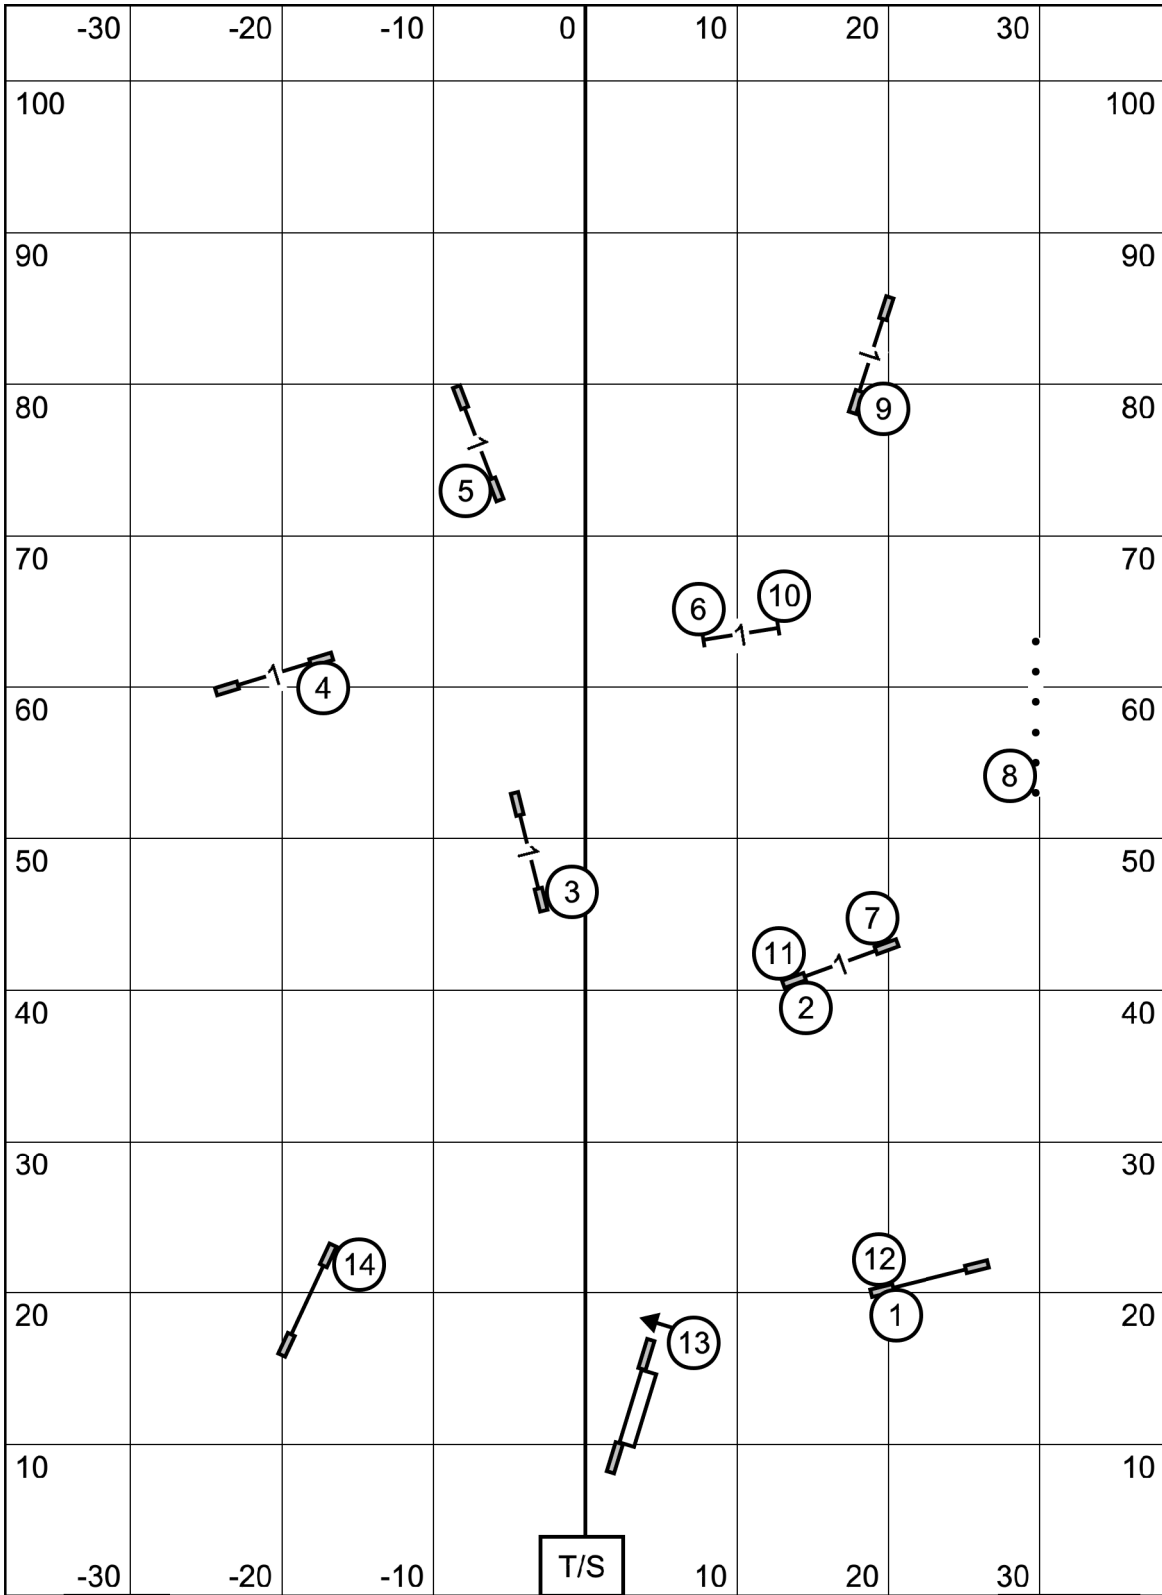

EXIT

ENTER

NOVICE JWW
Icelandic Sheepdog Association of America
October 22, 2021
Amherst, NH
Zach Gulaboff Davis, designer and judge