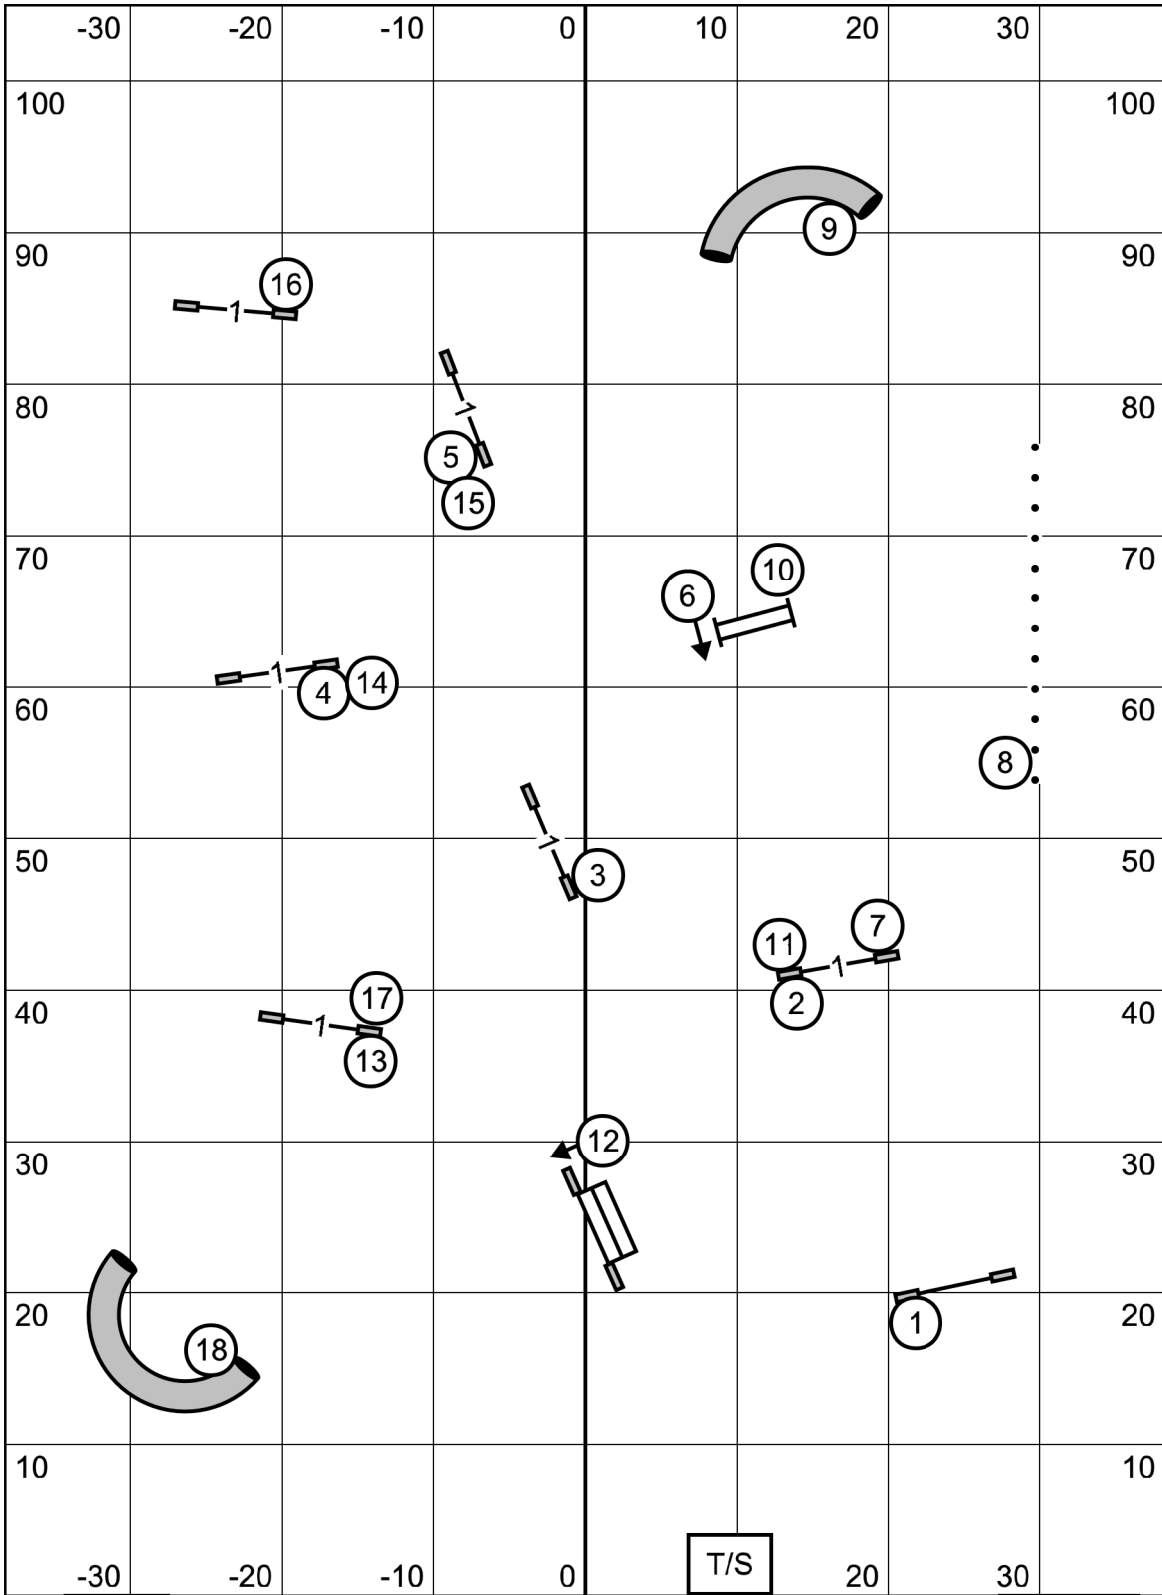

EXIT

ENTER

NOVICE STANDARD
 Icelandic Sheepdog Association of America
 October 22, 2021
 Amherst, NH
 Zach Gulaboff Davis, designer and judge

EXIT

ENTER

PREMIER JWW
 Icelandic Sheepdog Association of America
 October 22, 2021
 Amherst, NH
 Zach Gulaboff Davis, designer and judge