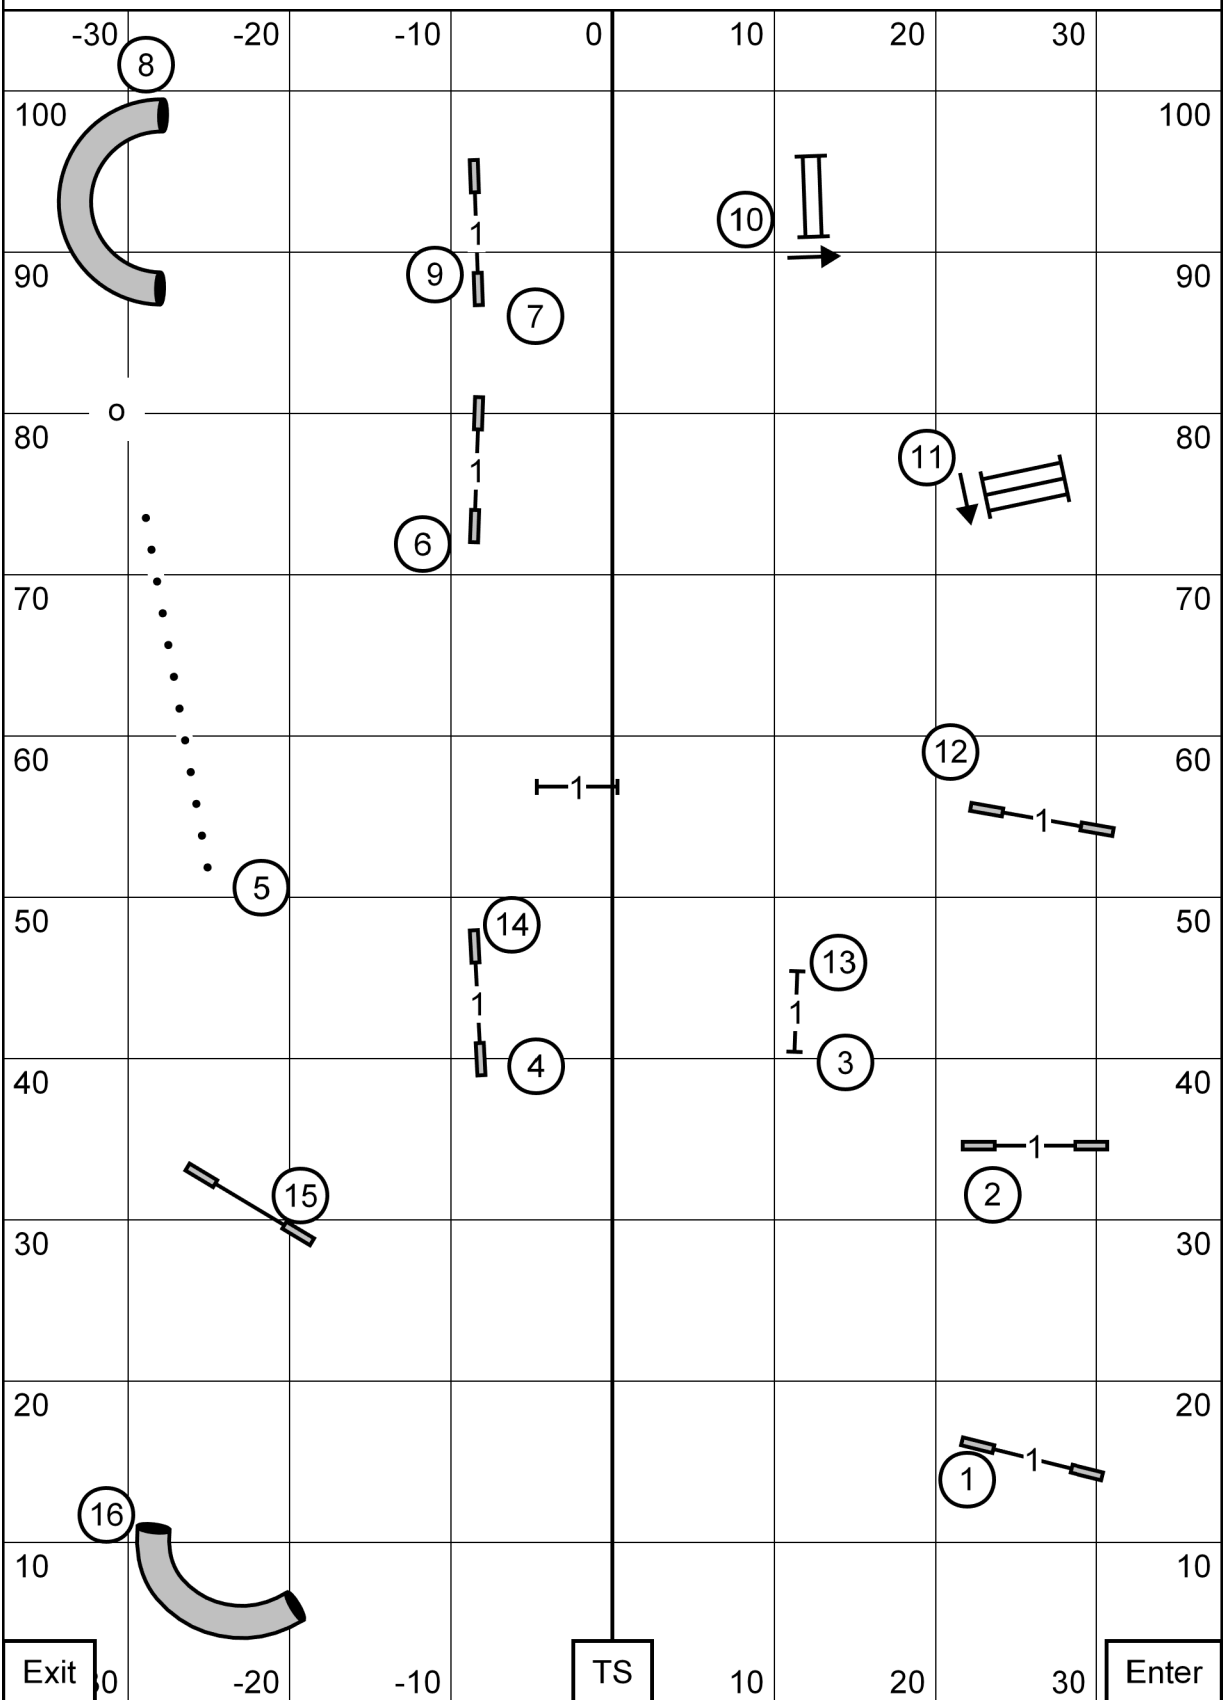

Open Jumpers with Weaves

Friday, October 29, 2021

Icelandic Sheepdog Association of America

Judge: Frank Gilmer

Indoors on Sports Agility Turf @ American K9 Country