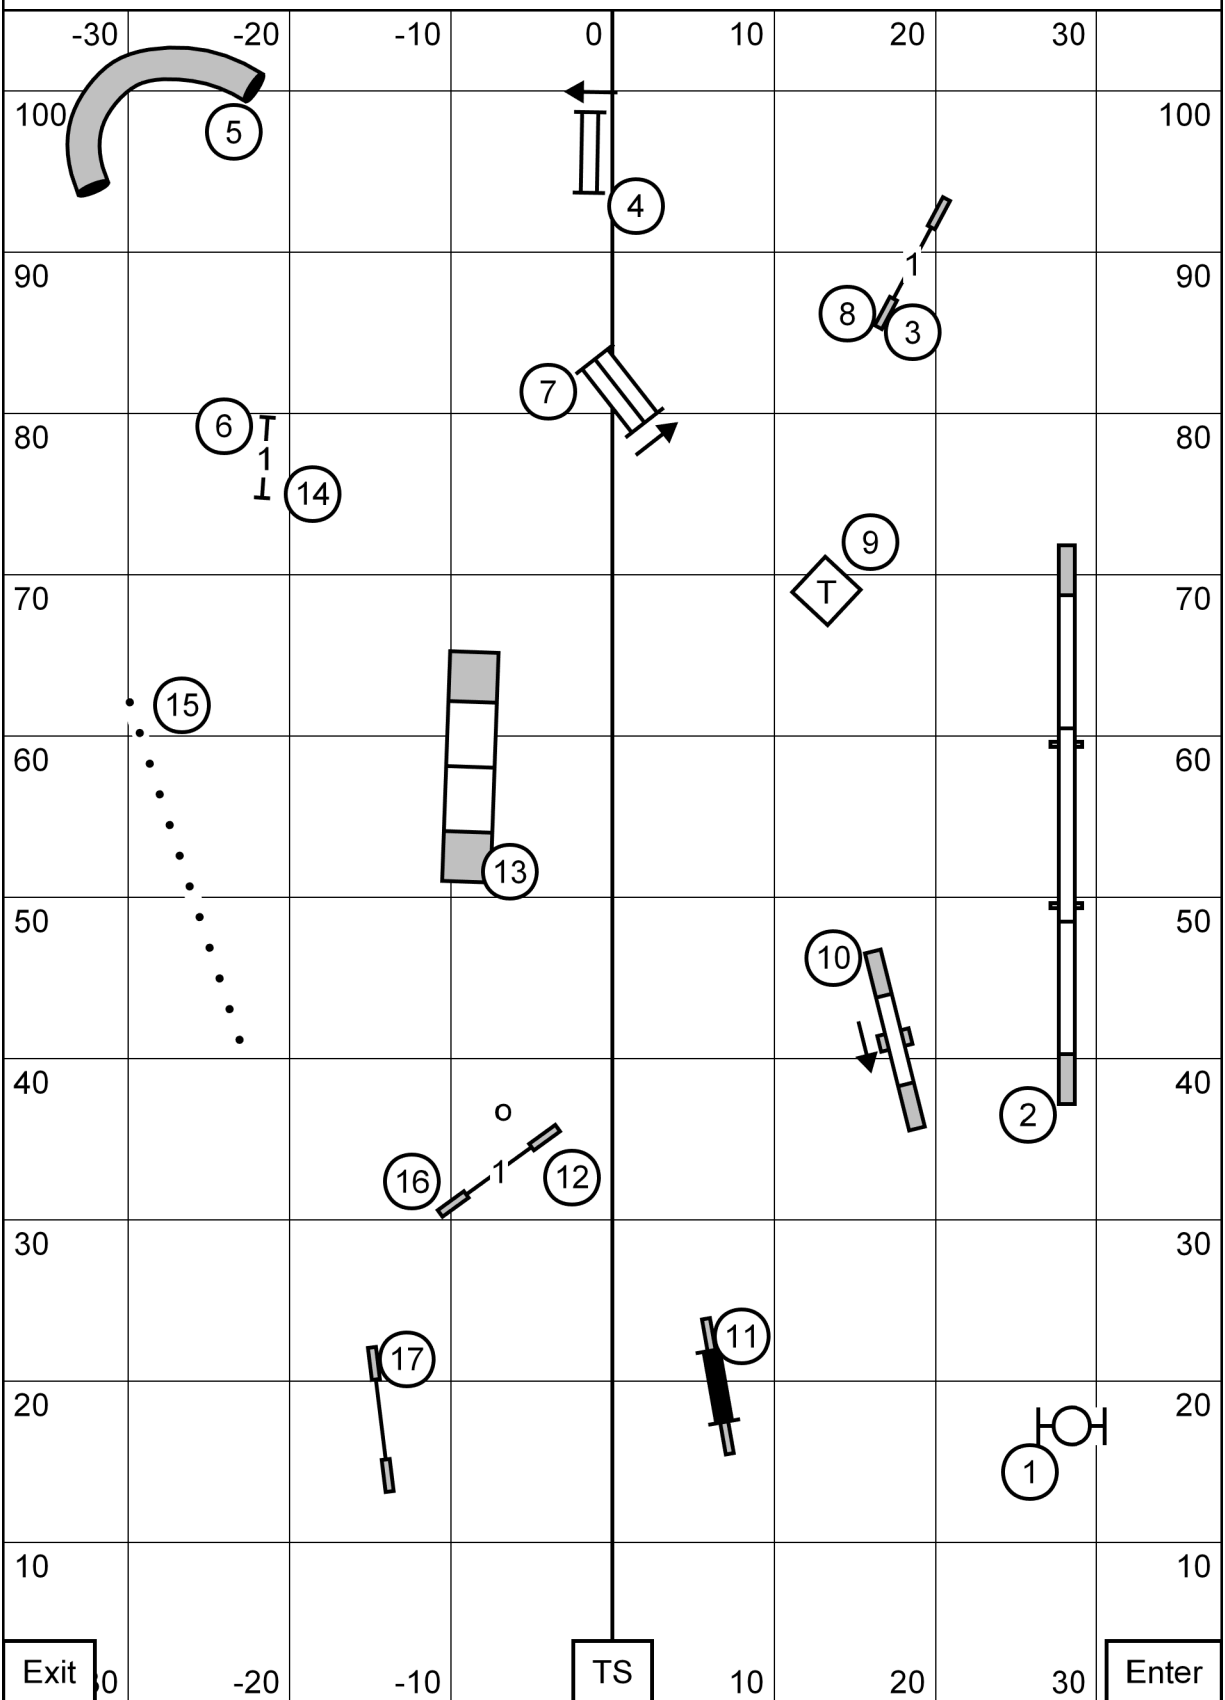

Open Standard

Friday, October 29, 2021

Icelandic Sheepdog Association of America

Judge: Frank Gilmer

Indoors on Sports Agility Turf @ American K9 Country