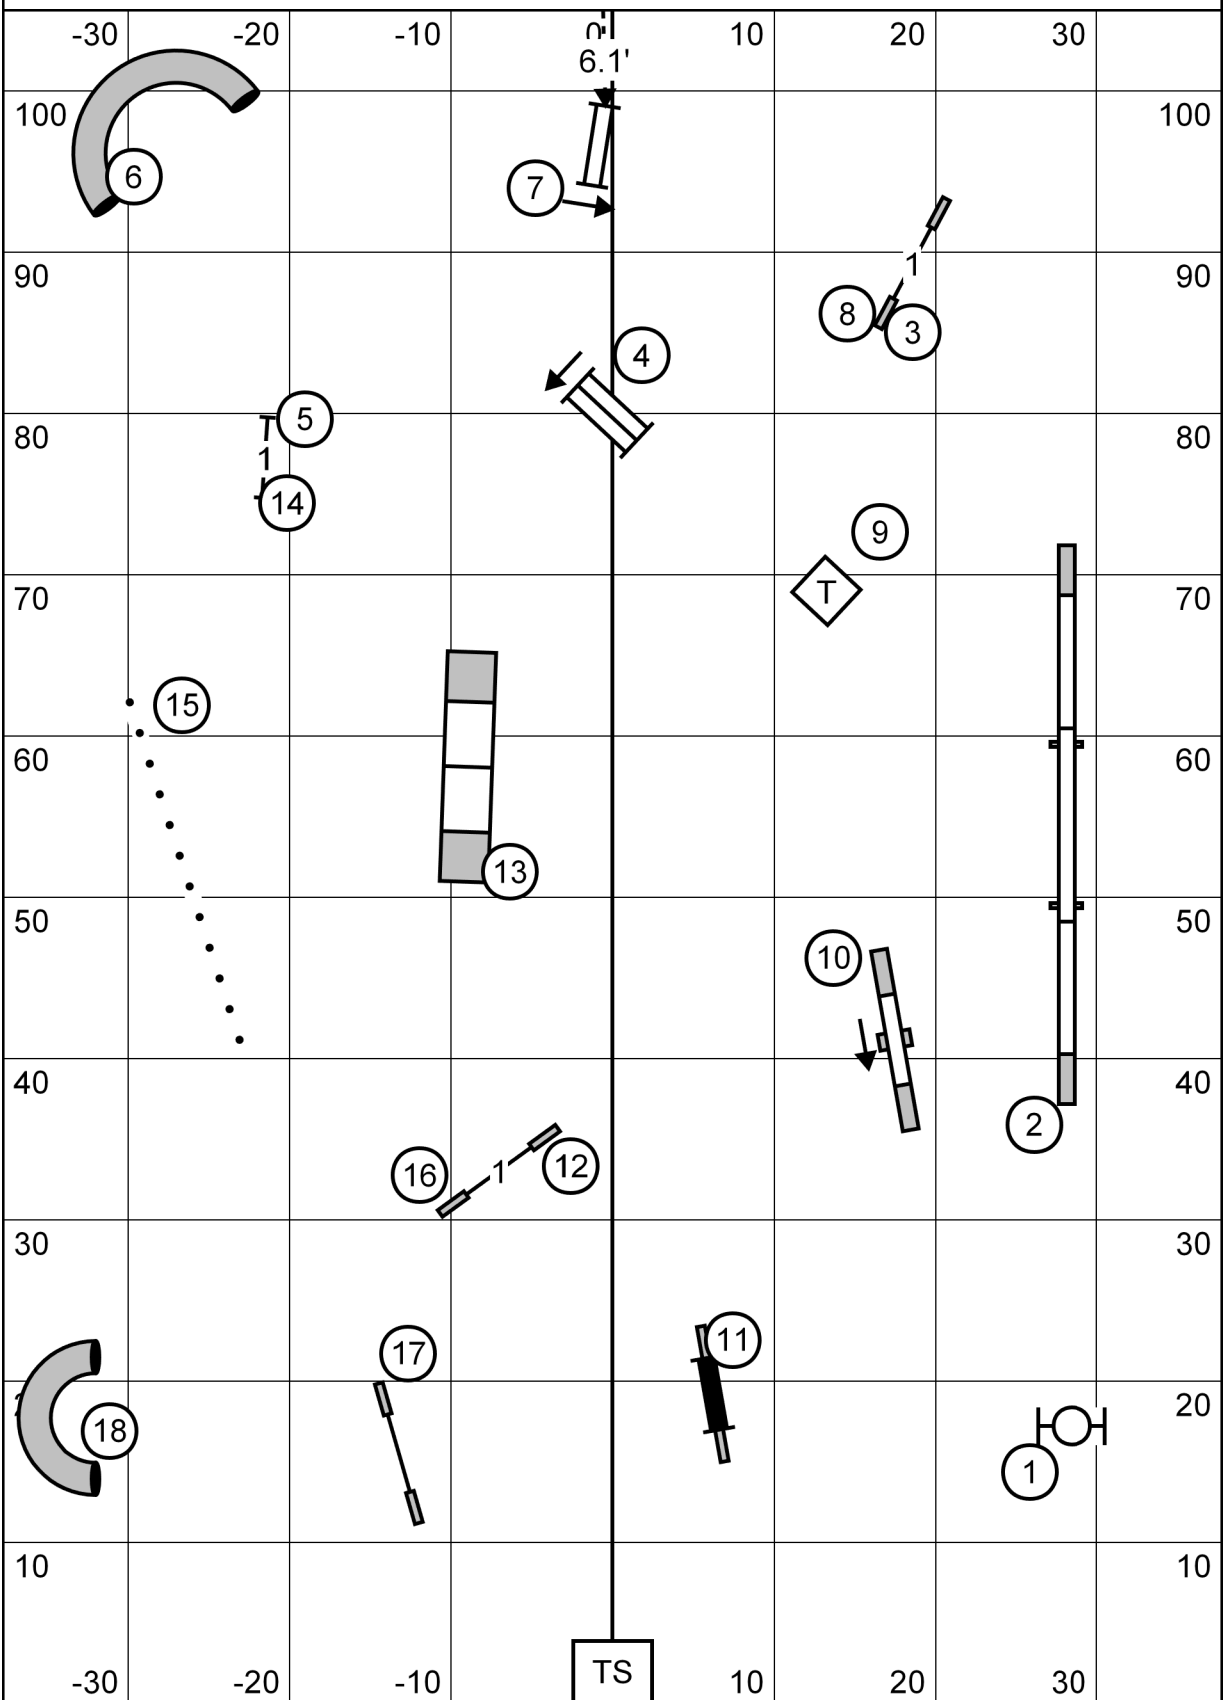

Excellent/Master Standard

Friday, October 29, 2021

Icelandic Sheepdog Association of America

Judge: Frank Gilmer

Indoors on Sports Agility Turf @ American K9 Country