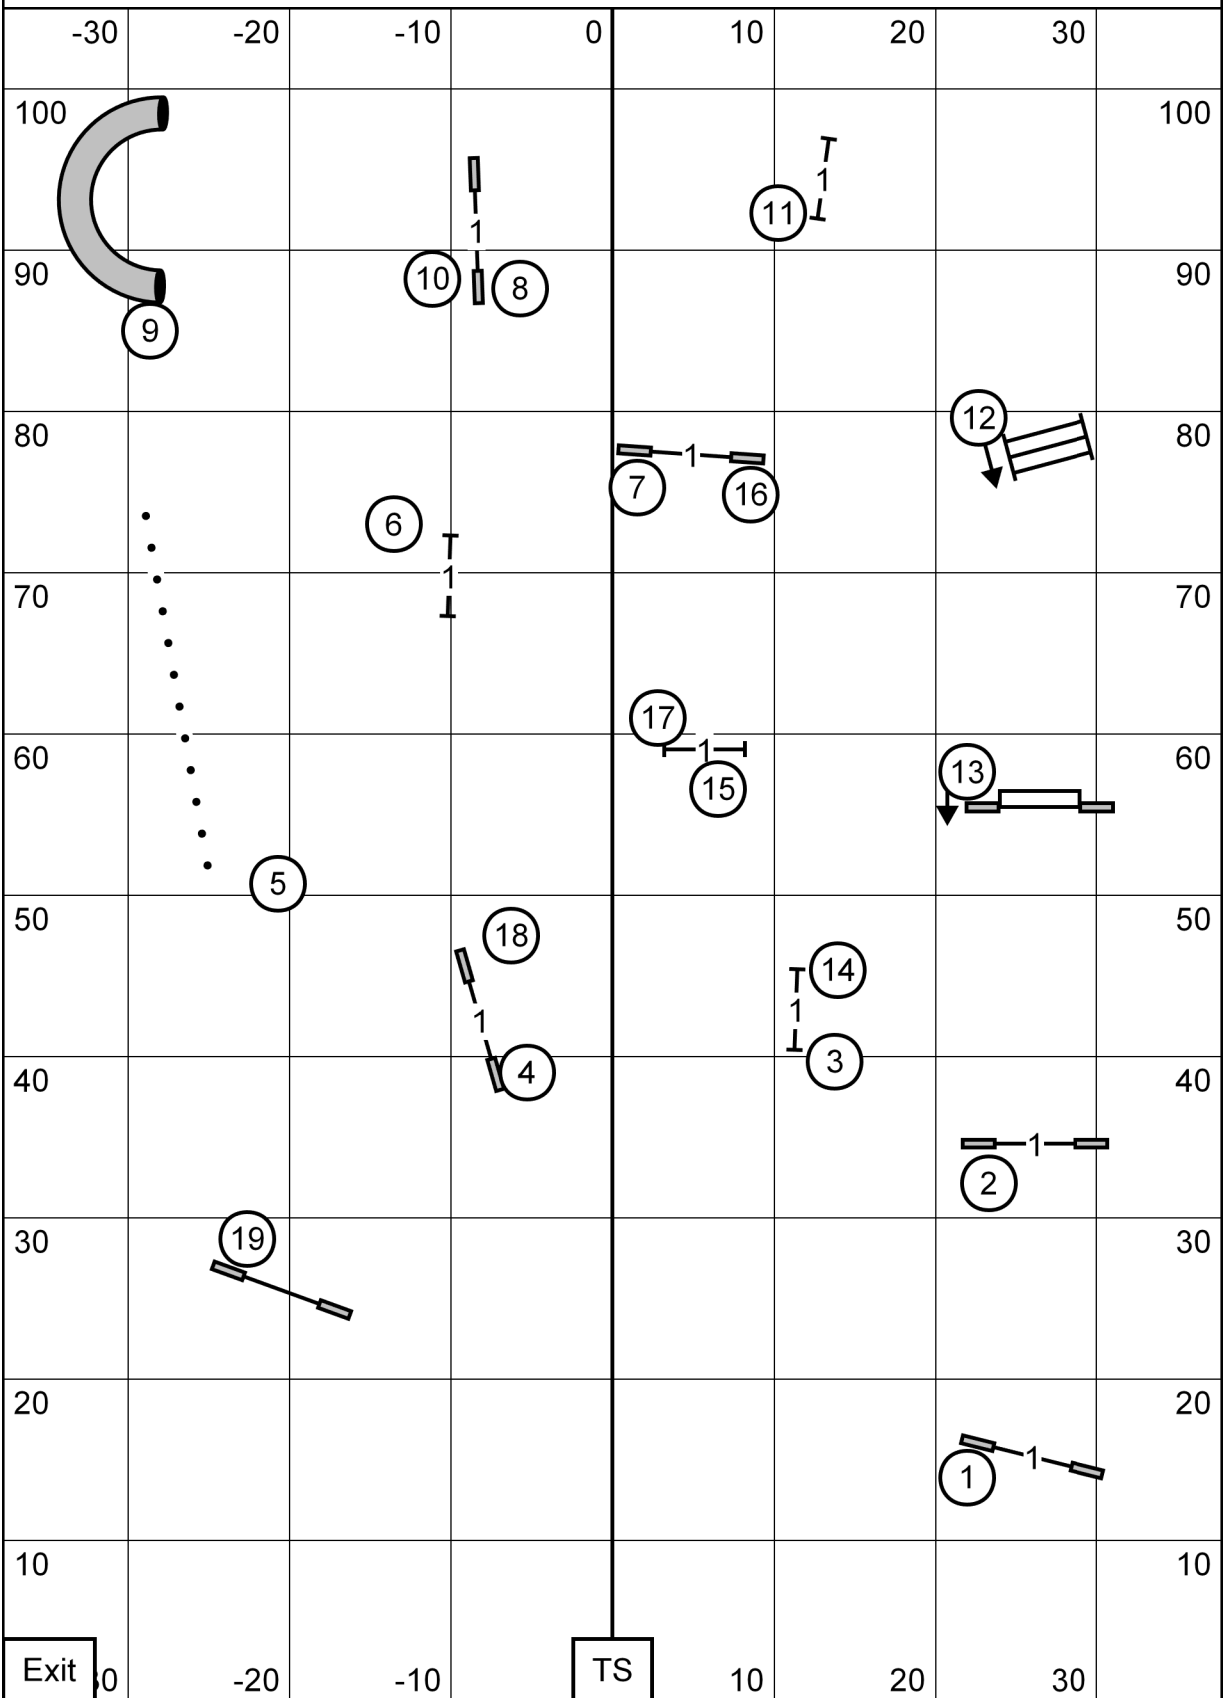

Excellent/Masters Jumpers with Weaves

Friday, October 29, 2021

Icelandic Sheepdog Association of America

Judge: Frank Gilmer

Indoors on Sports Agility Turf @ American K9 Country