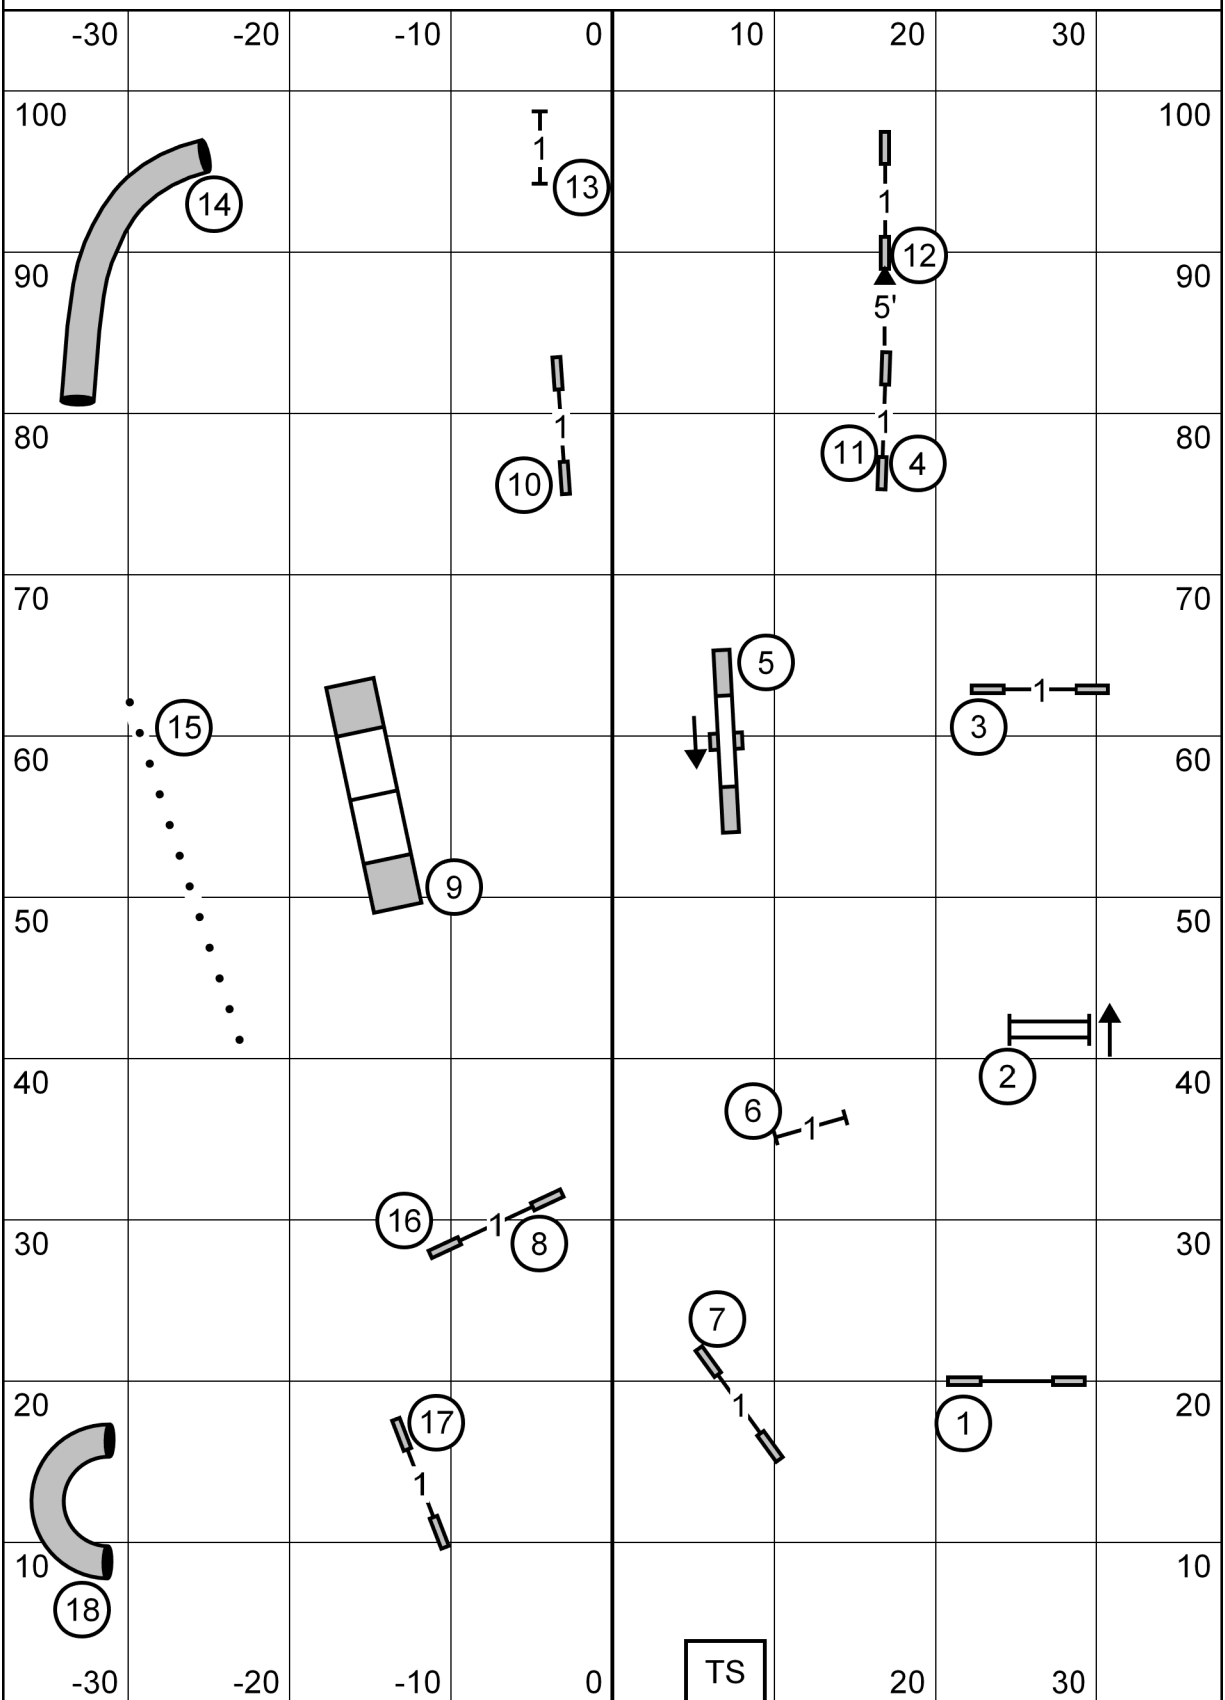

Time2Beat

Friday, October 29, 2021

Icelandic Sheepdog Association of America

Judge: Frank Gilmer

Indoors on Sports Agility Turf @ American K9 Country

Premier Standard

Friday, October 29, 2021

Icelandic Sheepdog Association of America

Judge: Frank Gilmer

Indoors on Sports Agility Turf @ American K9 Country

Premier Standard Course Times

Hgt	Regular	Preferred
4	NA	70 sec
8	65 sec	70 sec
12	65 sec	65 sec
16	60 sec	60 sec
20	55 sec	65 sec
24	60 sec	NA
26	55 sec	NA