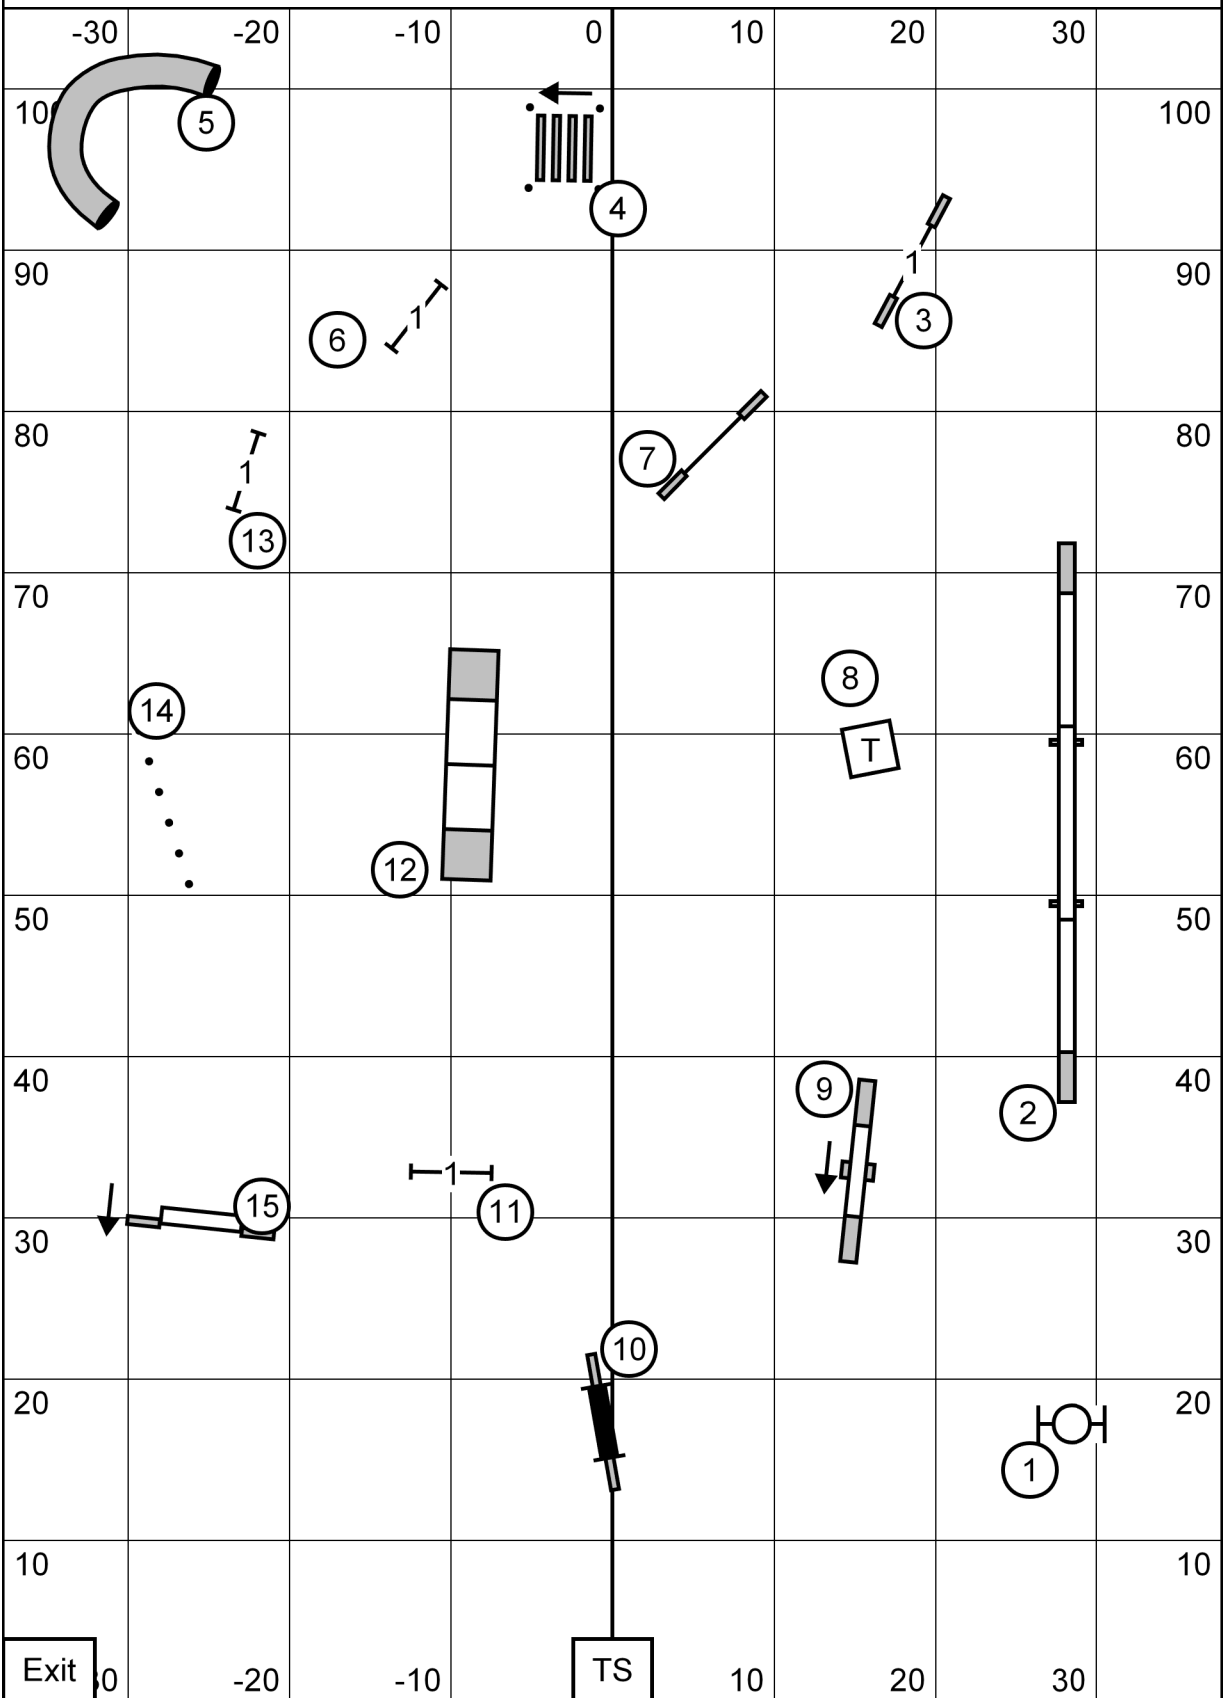

Judge: Frank Gilmer

Indoors on Sports Agility Turf @ American K9 Country

Novice Standard

Friday, October 29, 2021

Icelandic Sheepdog Association of America

Judge: Frank Gilmer

Indoors on Sports Agility Turf @ American K9 Country