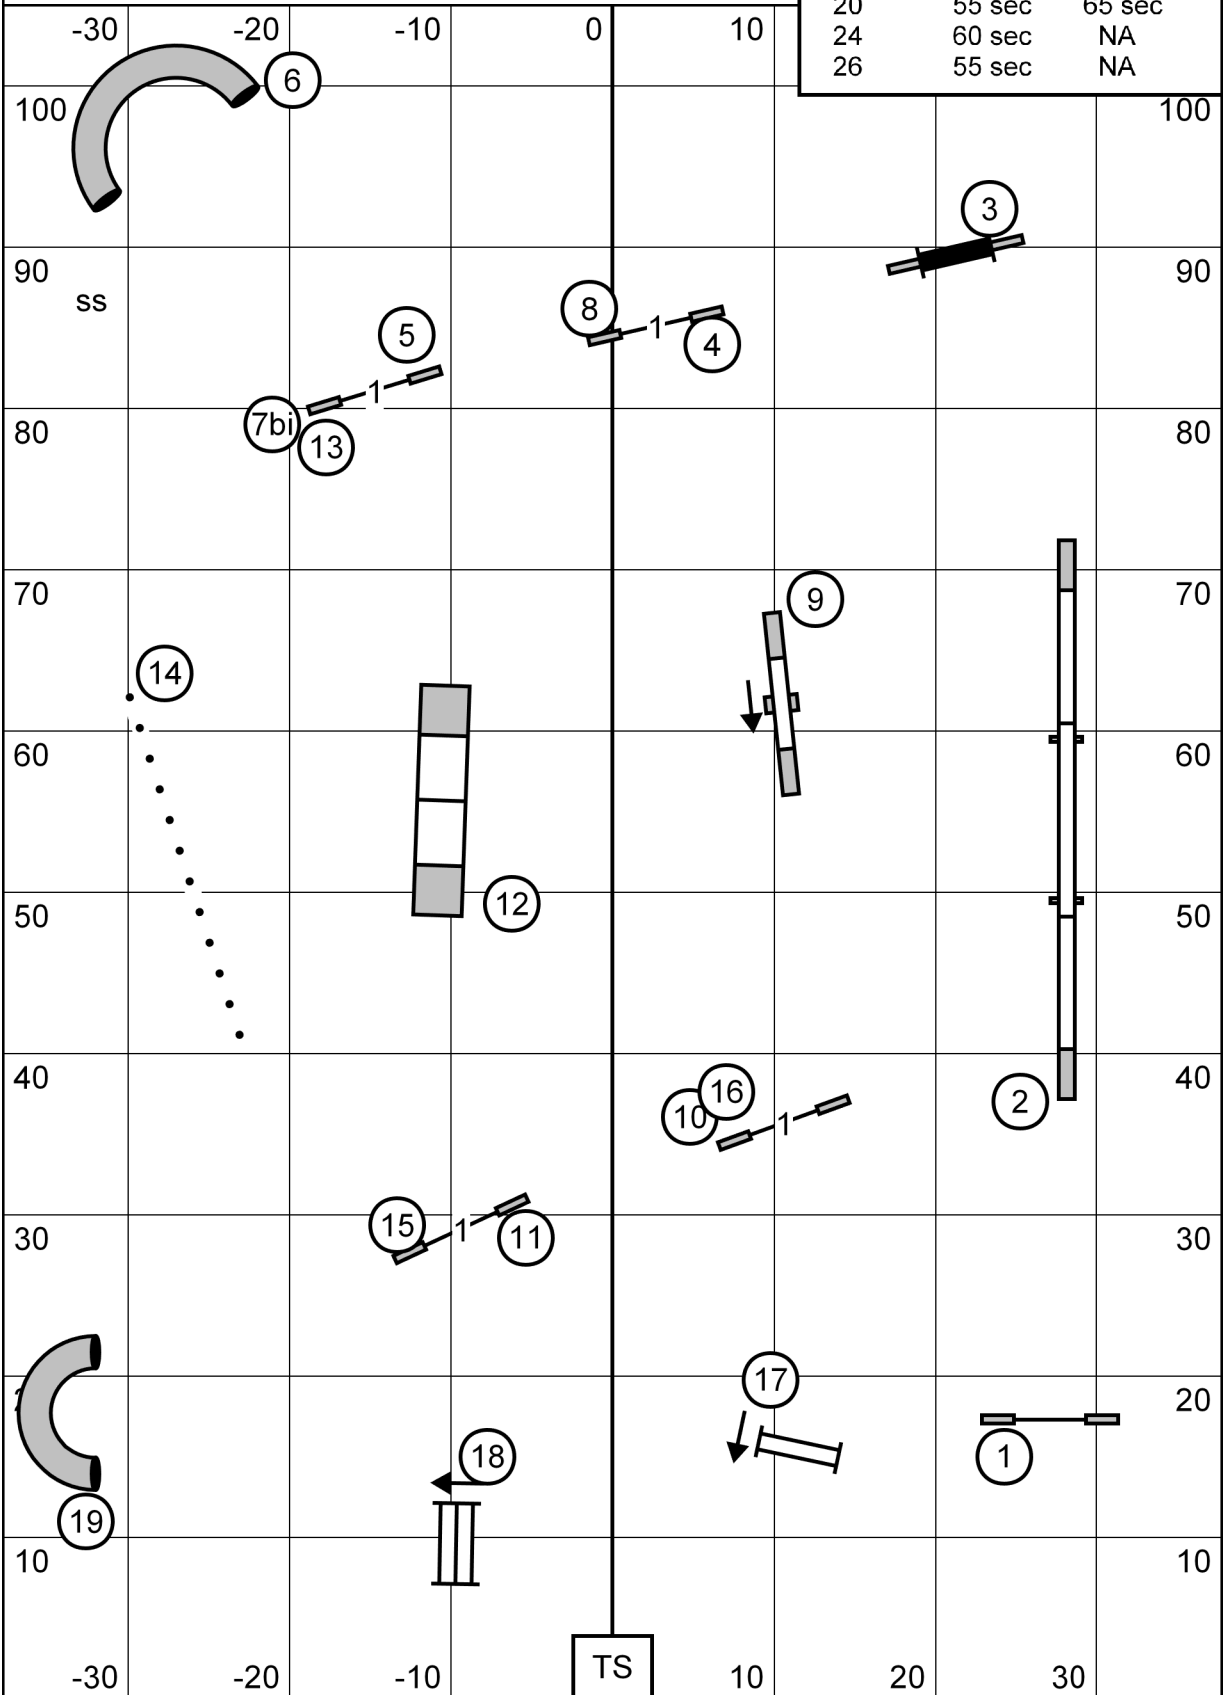

Judge: Frank Gilmer

Indoors on Sports Agility Turf @ American K9 Country

Premier Standard Course Times

Hgt	Regular	Preferred
4	NA	70 sec
8	65 sec	70 sec
12	65 sec	65 sec
16	60 sec	60 sec
20	55 sec	65 sec
24	60 sec	NA
26	55 sec	NA