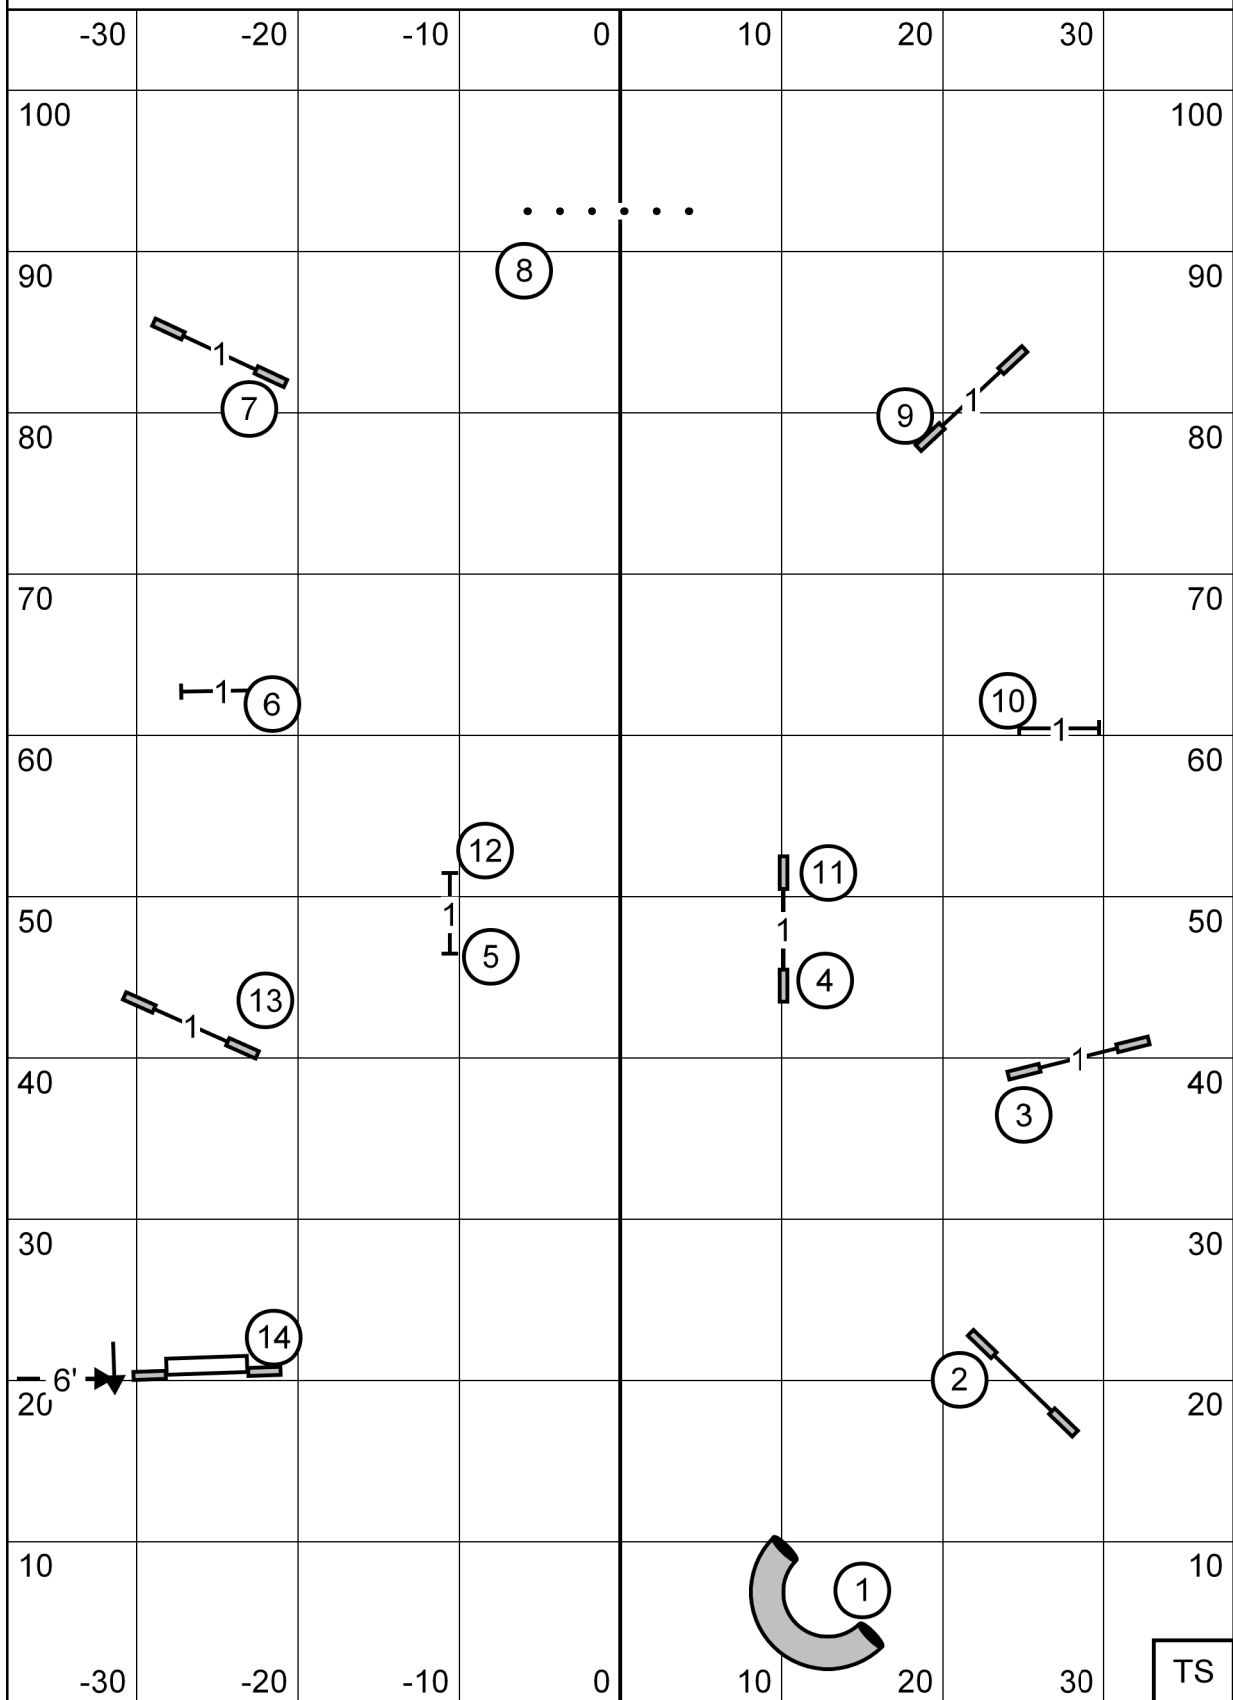

Judge: Frank Gilmer

Indoors on Sports Agility Turf @ American K9 Country

Premier Standard Course Times		
Hgt	Regular	Preferred
4	NA	70 sec
8	65 sec	70 sec
12	65 sec	65 sec
16	60 sec	60 sec
20	55 sec	65 sec
24	60 sec	NA
26	55 sec	NA