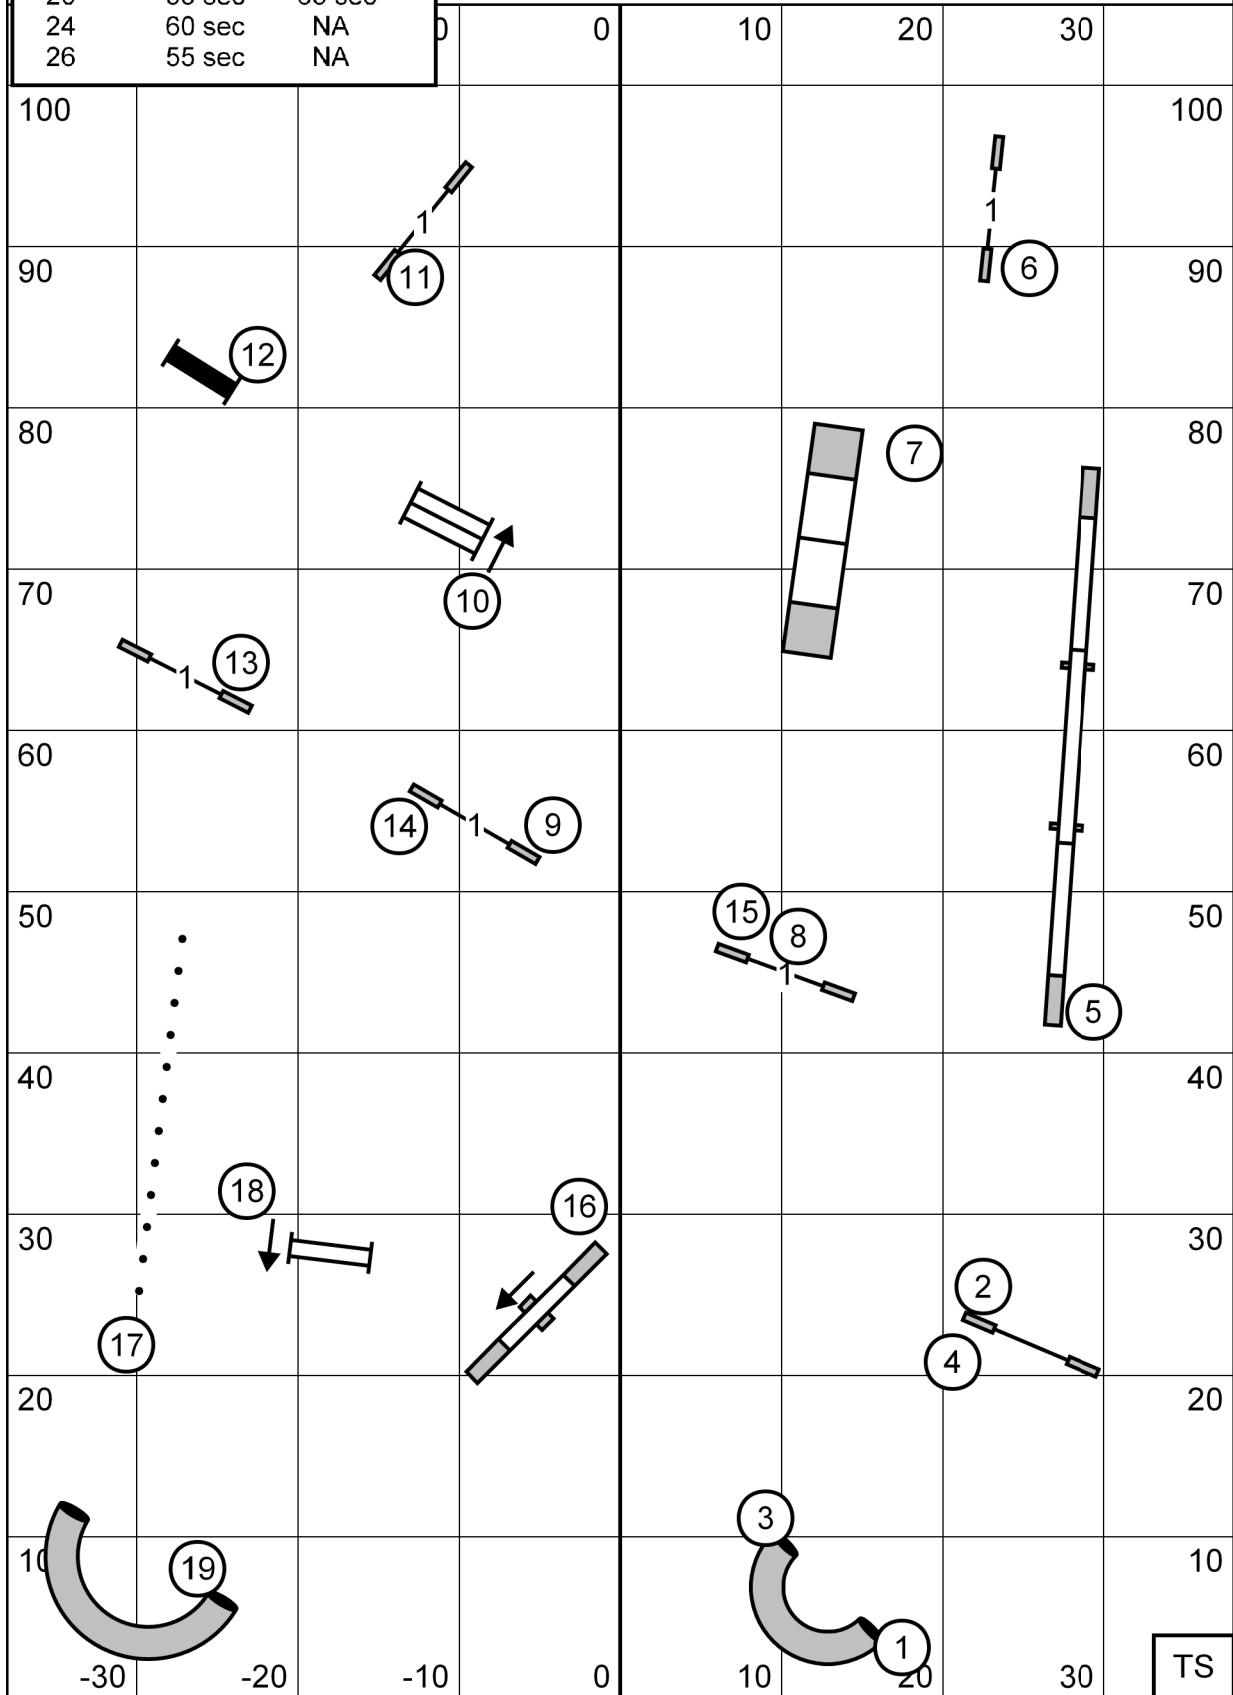

Premier Standard Course Times		
Hgt	Regular	Preferred
4	NA	70 sec
8	65 sec	70 sec
12	65 sec	65 sec
16	60 sec	60 sec
20	55 sec	65 sec
24	60 sec	NA
26	55 sec	NA

Premier Standard
Saturday, October 30, 2021
Granite State Shetland Sheepdog Club of SE NH
Judge: Frank Gilmer
Indoors on Sports Agility Turf @ American K9 Country