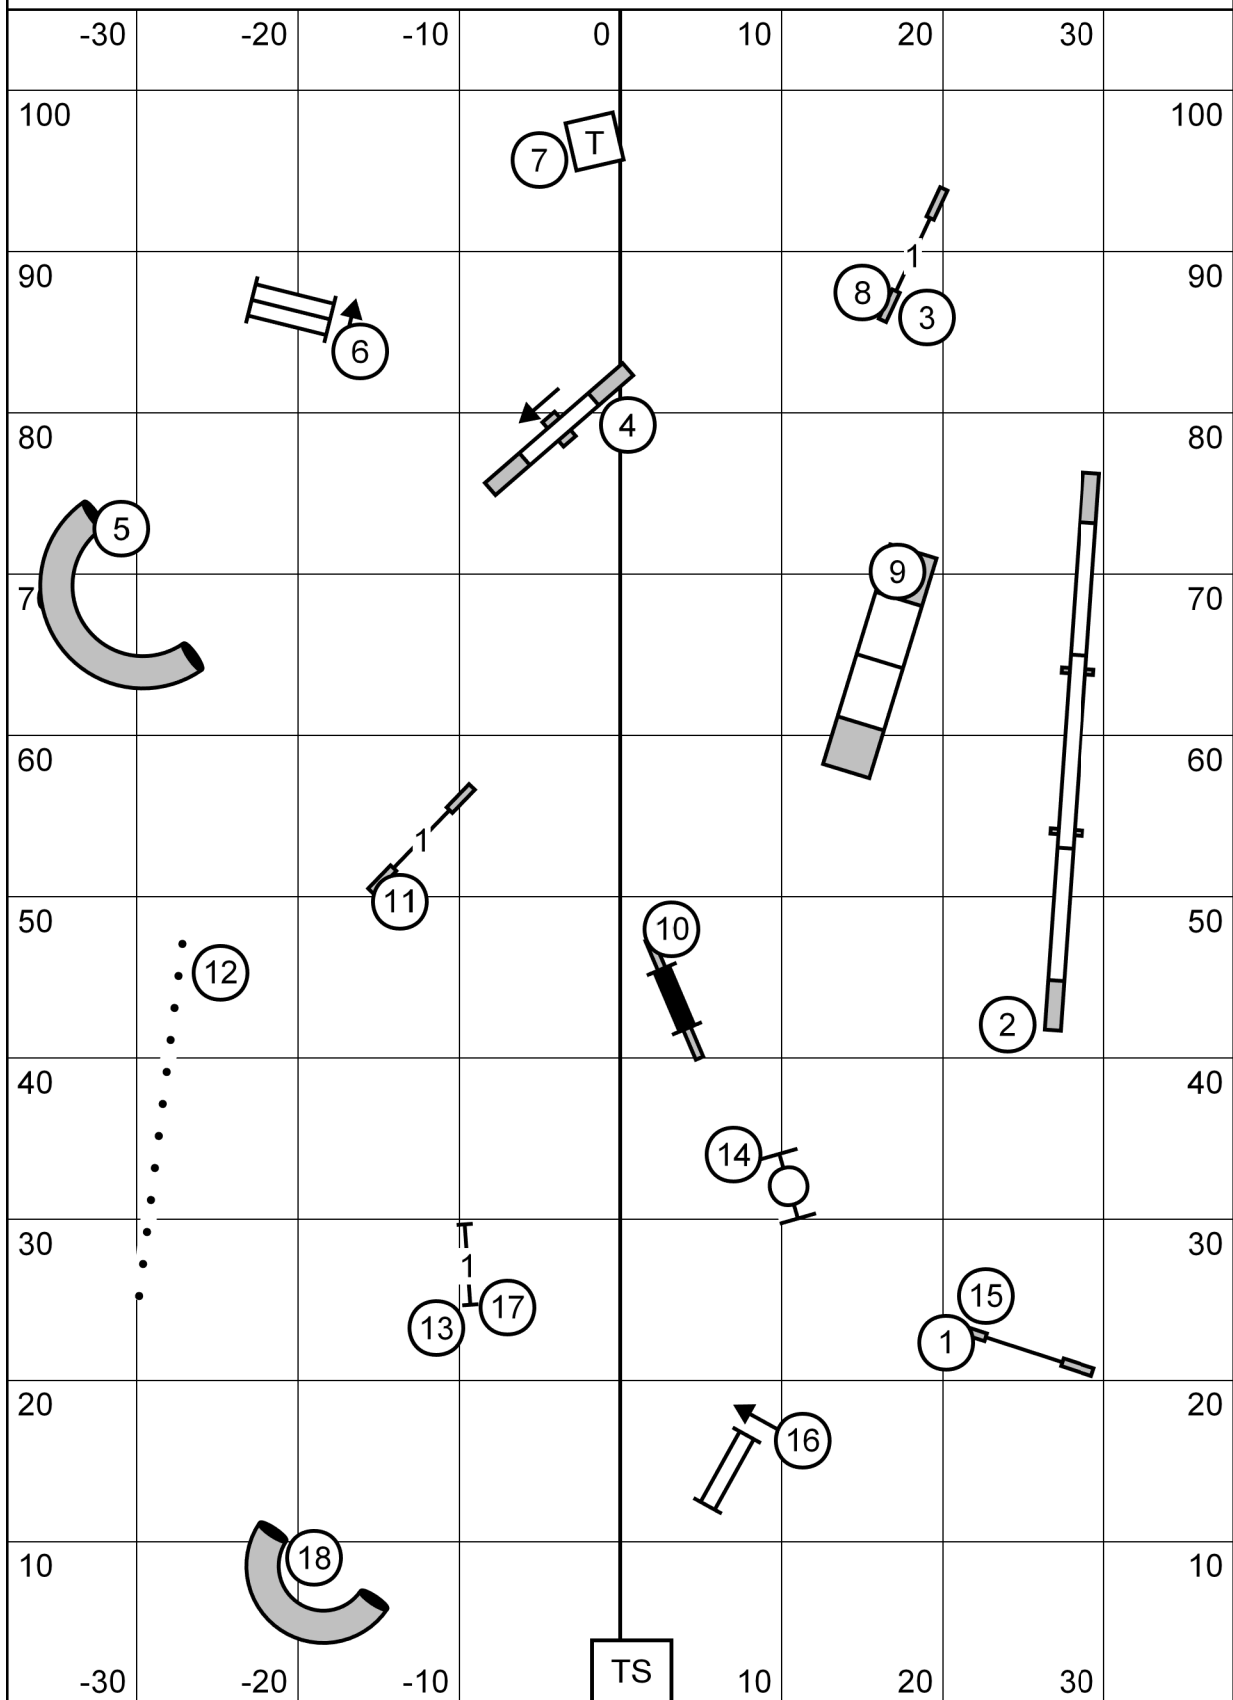

Excellent/Master Standard

Saturday, October 30, 2021

Granite State Shetland Sheepdog Club of SE NH

Judge: Frank Gilmer

Indoors on Sports Agility Turf @ American K9 Country