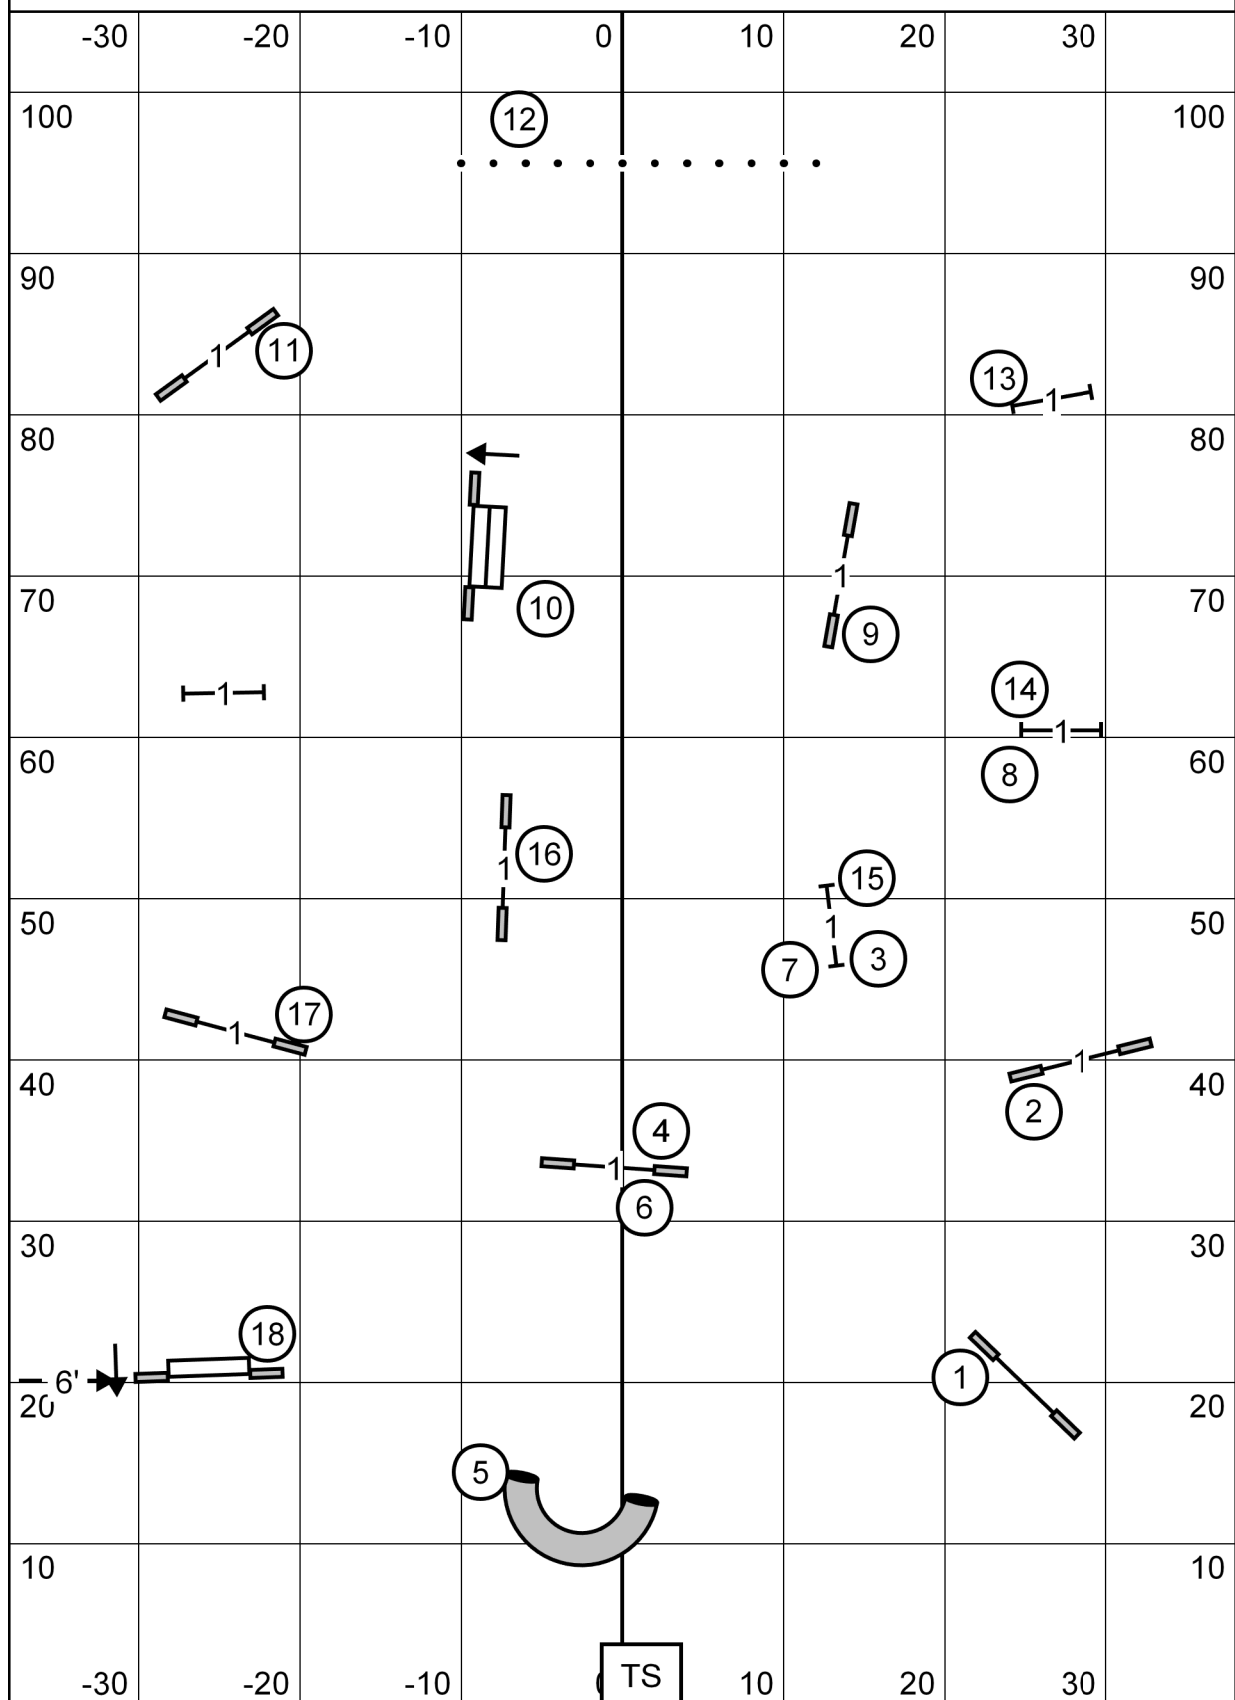

Excellent/Masters Jumpers with Weaves

Saturday, October 30, 2021

Granite State Shetland Sheepdog Club of SE NH

Judge: Frank Gilmer

Indoors on Sports Agility Turf @ American K9 Country