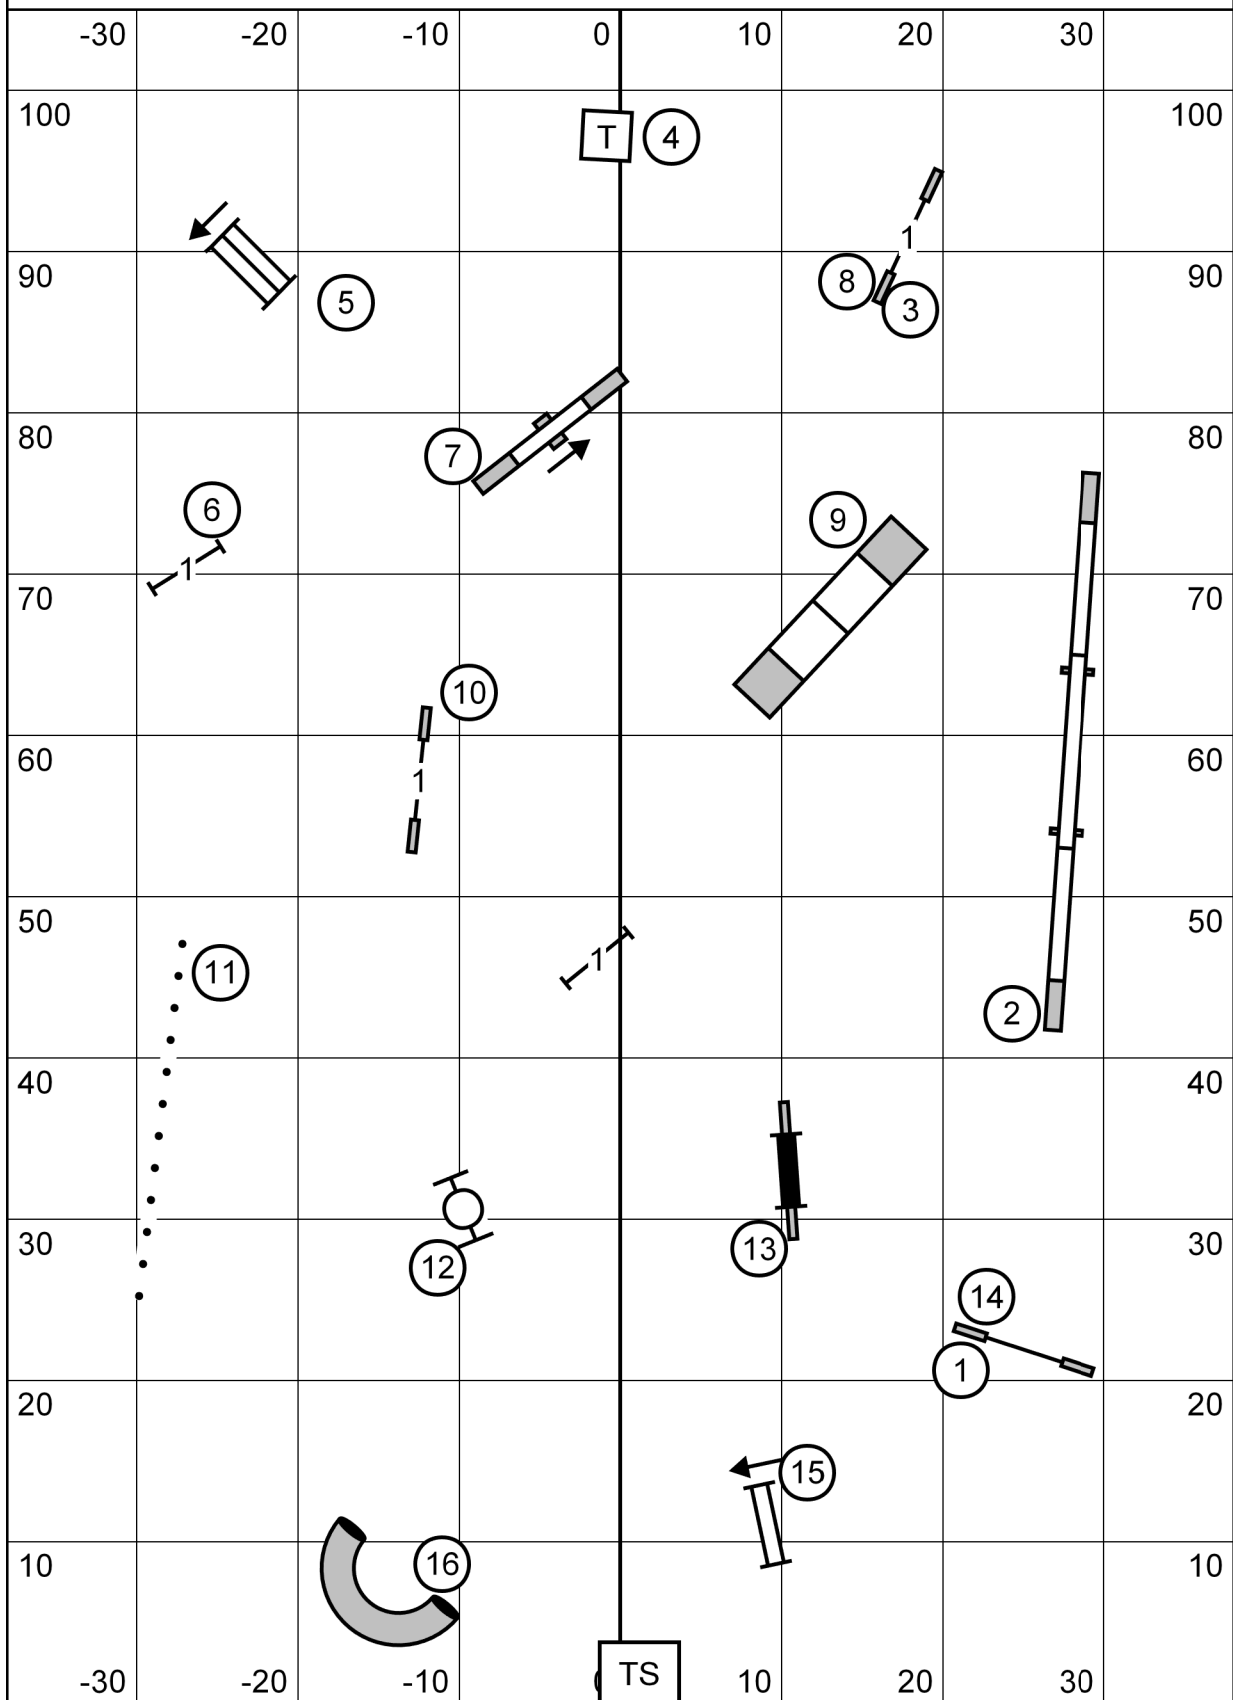

Open Standard

Saturday, October 30, 2021

Granite State Shetland Sheepdog Club of SE NH

Judge: Frank Gilmer

Indoors on Sports Agility Turf @ American K9 Country