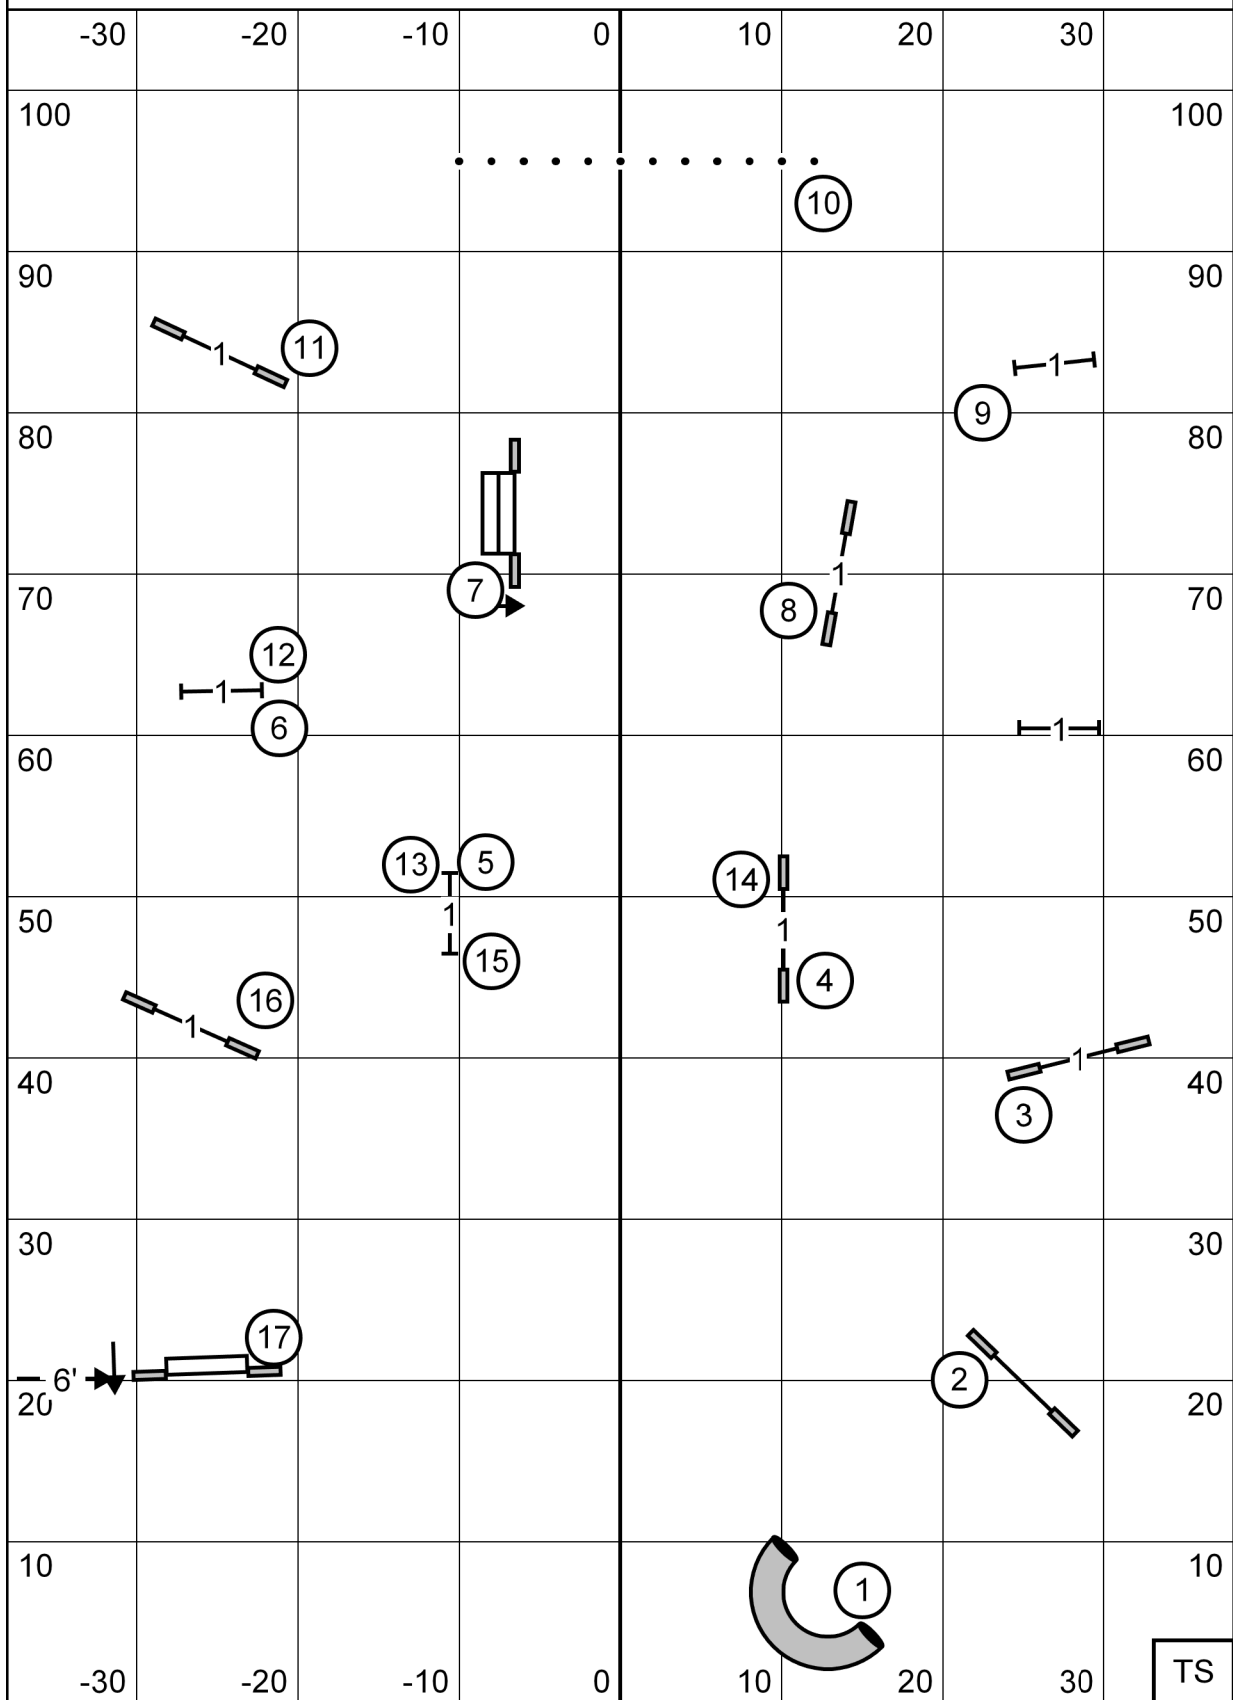

Open Jumpers with Weaves

Saturday, October 30, 2021

Granite State Shetland Sheepdog Club of SE NH

Judge: Frank Gilmer

Indoors on Sports Agility Turf @ American K9 Country