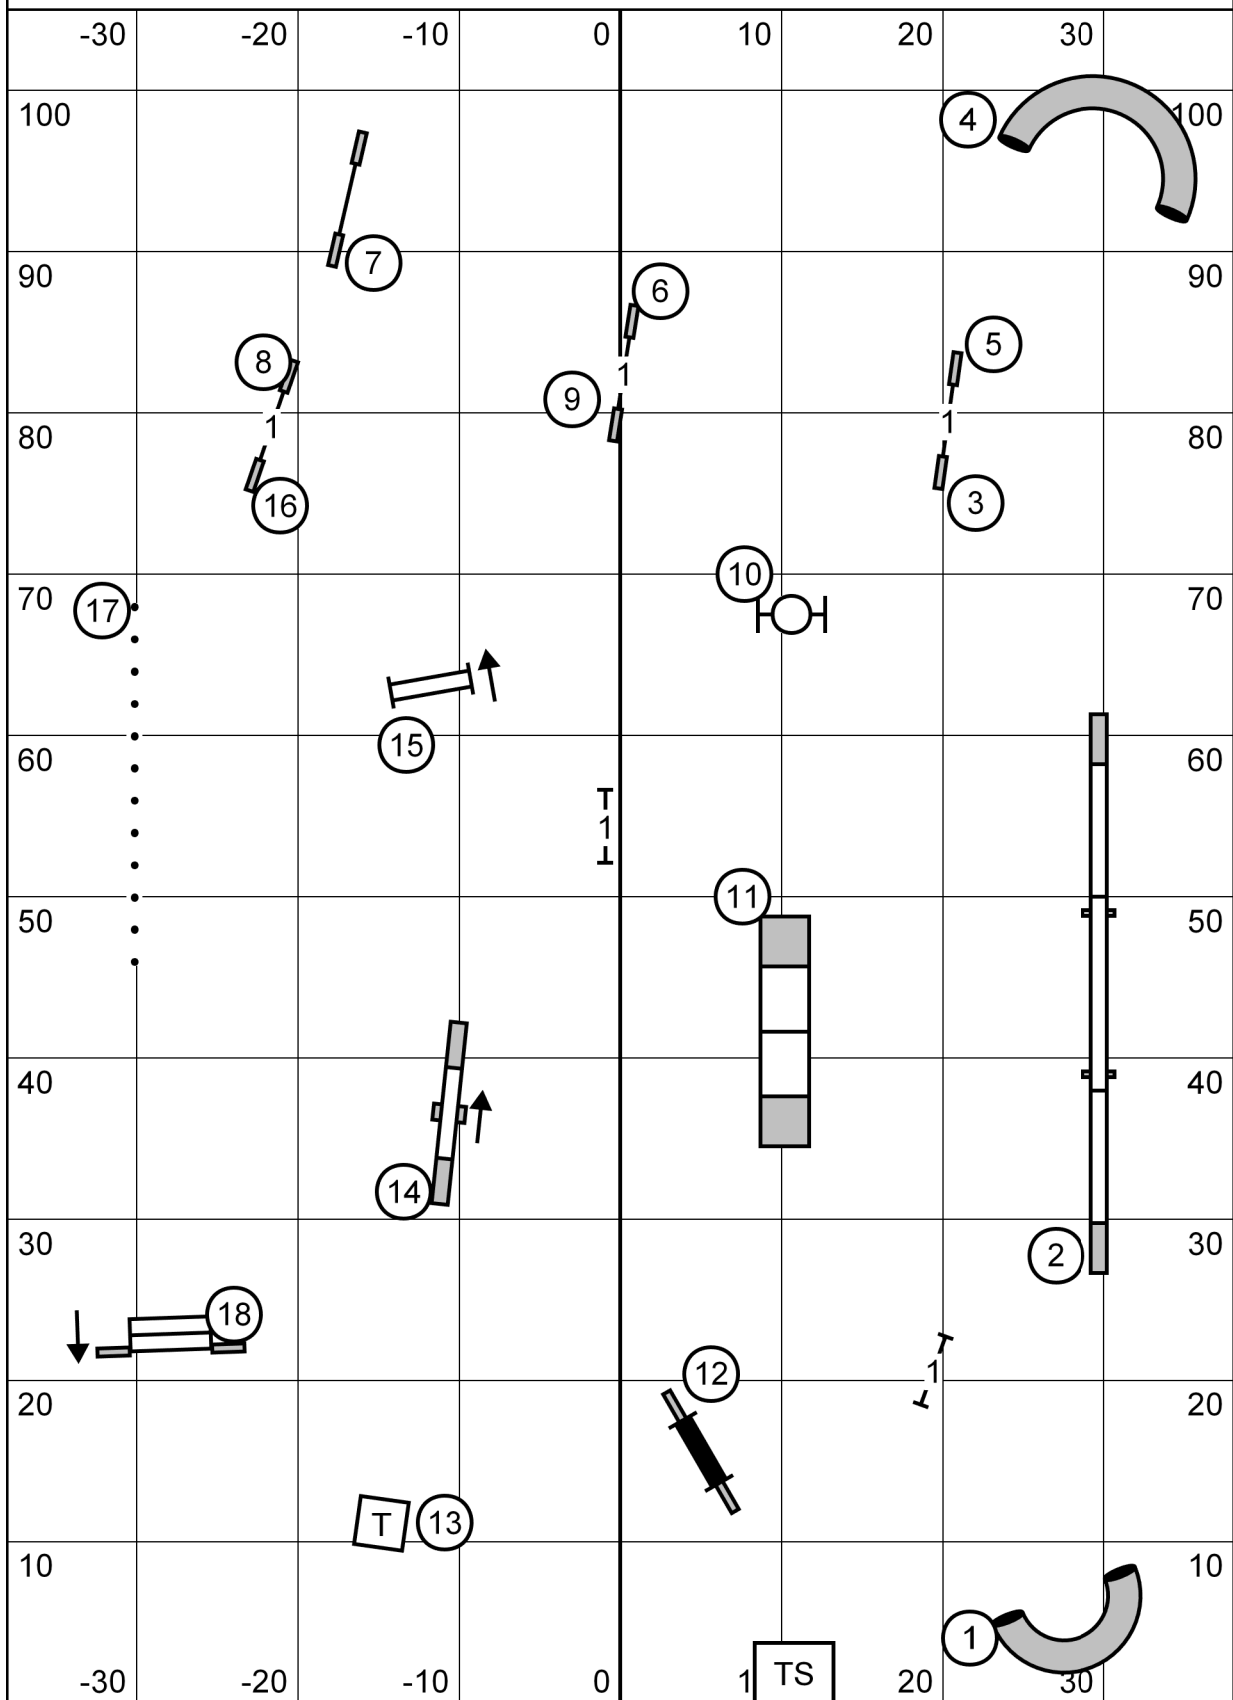

Excellent/Master Standard

Sunday, October 30, 2021

Granite State Shetland Sheepdog Club of SE NH

Judge: Frank Gilmer

Indoors on Sports Agility Turf @ American K9 Country

Open Standard

Sunday, October 30, 2021