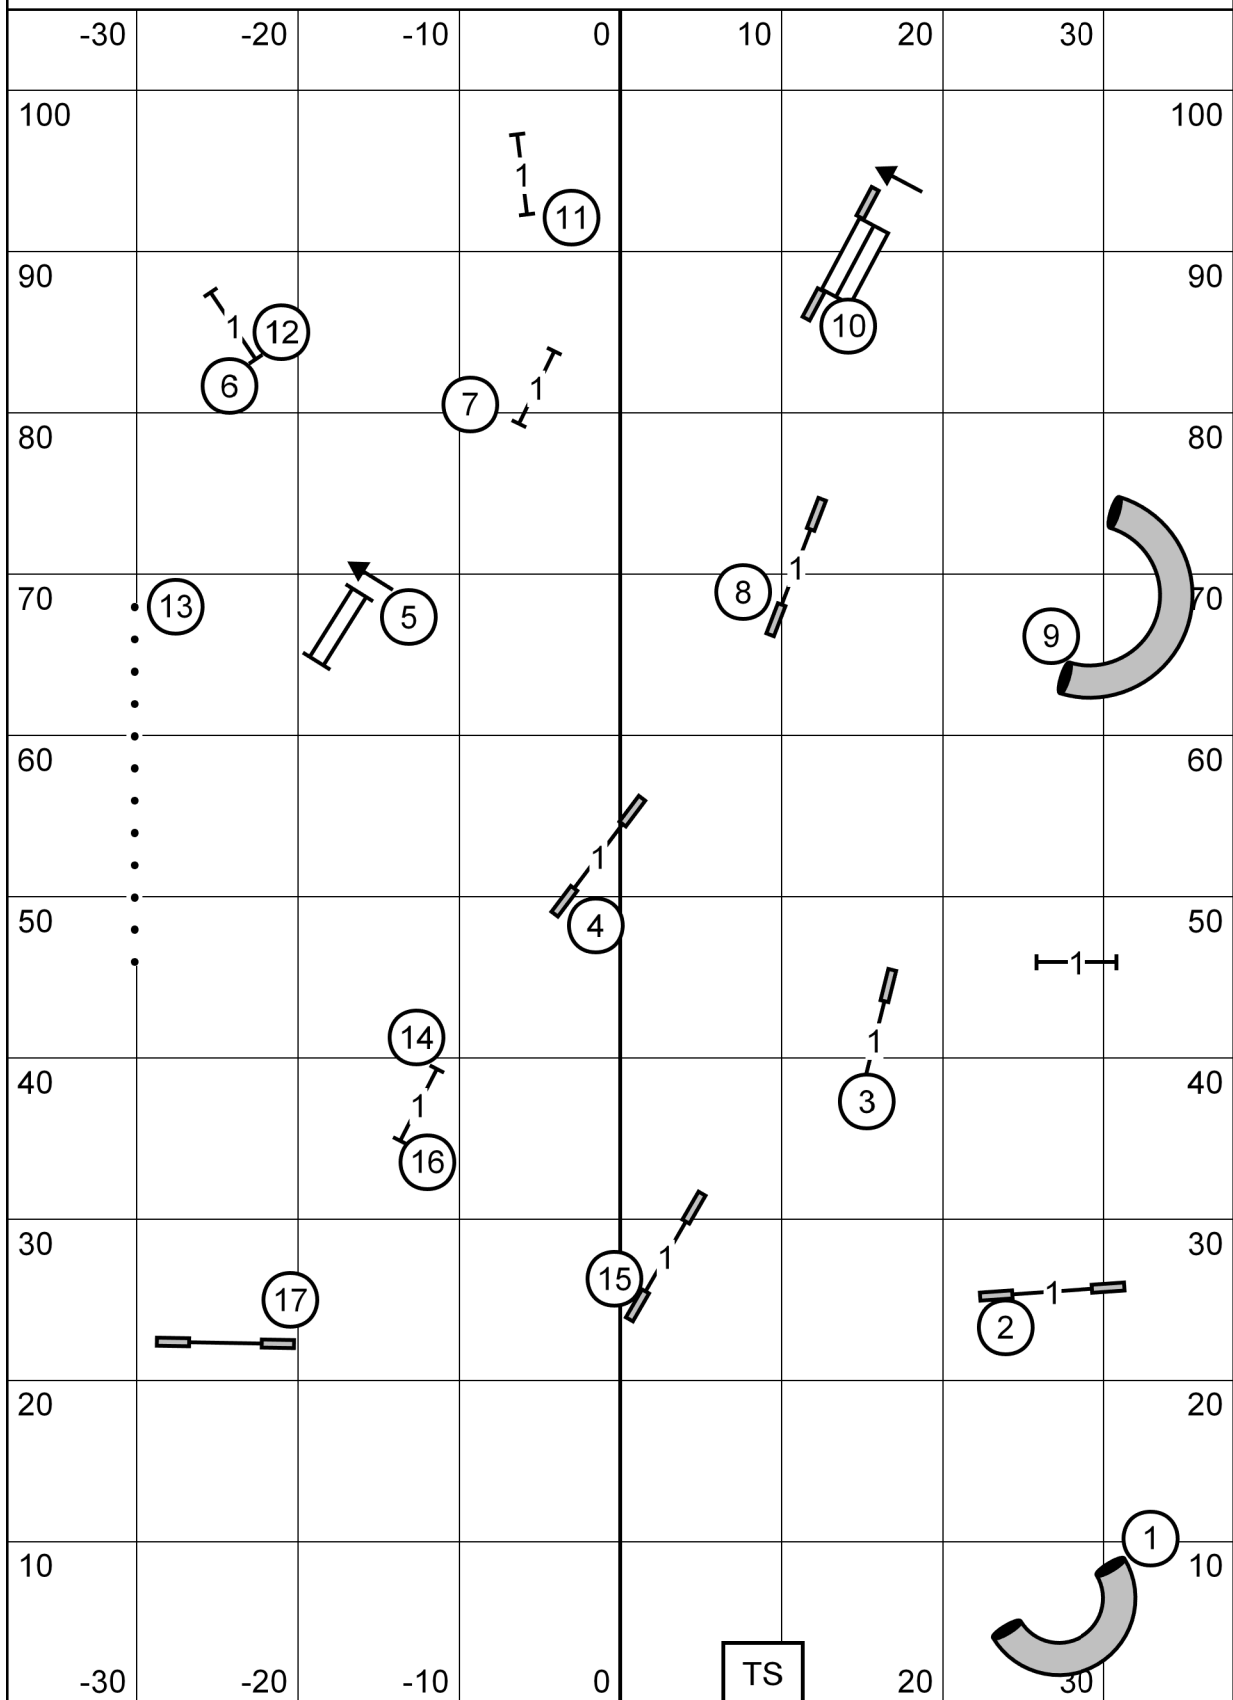

Open Jumpers with Weaves

Sunday, October 30, 2021

Granite State Shetland Sheepdog Club of SE NH

Judge: Frank Gilmer

Indoors on Sports Agility Turf @ American K9 Country