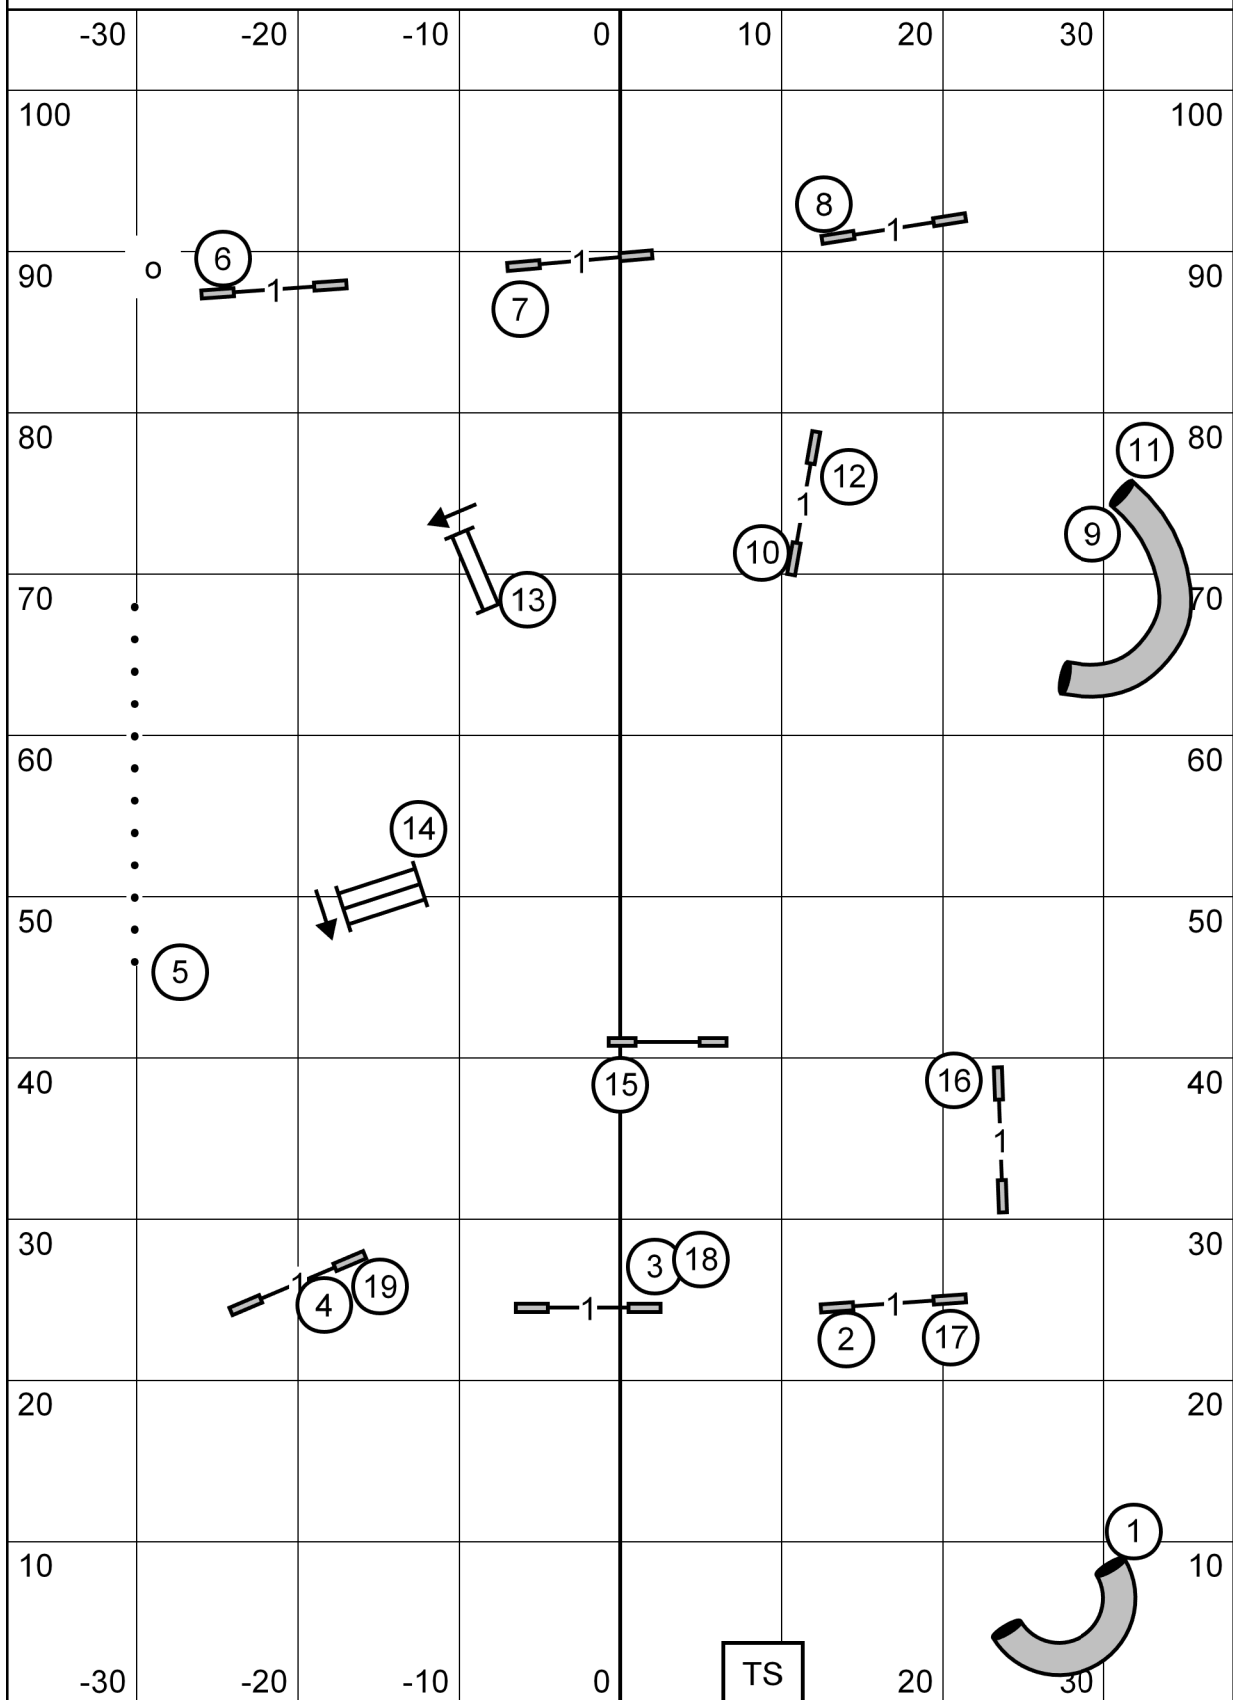

Judge: Frank Gilmer

Indoors on Sports Agility Turf @ American K9 Country

Premier Jumpers with Weaves

Sunday, October 30, 2021

Granite State Shetland Sheepdog Club of SE NH

Judge: Frank Gilmer

Indoors on Sports Agility Turf @ American K9 Country