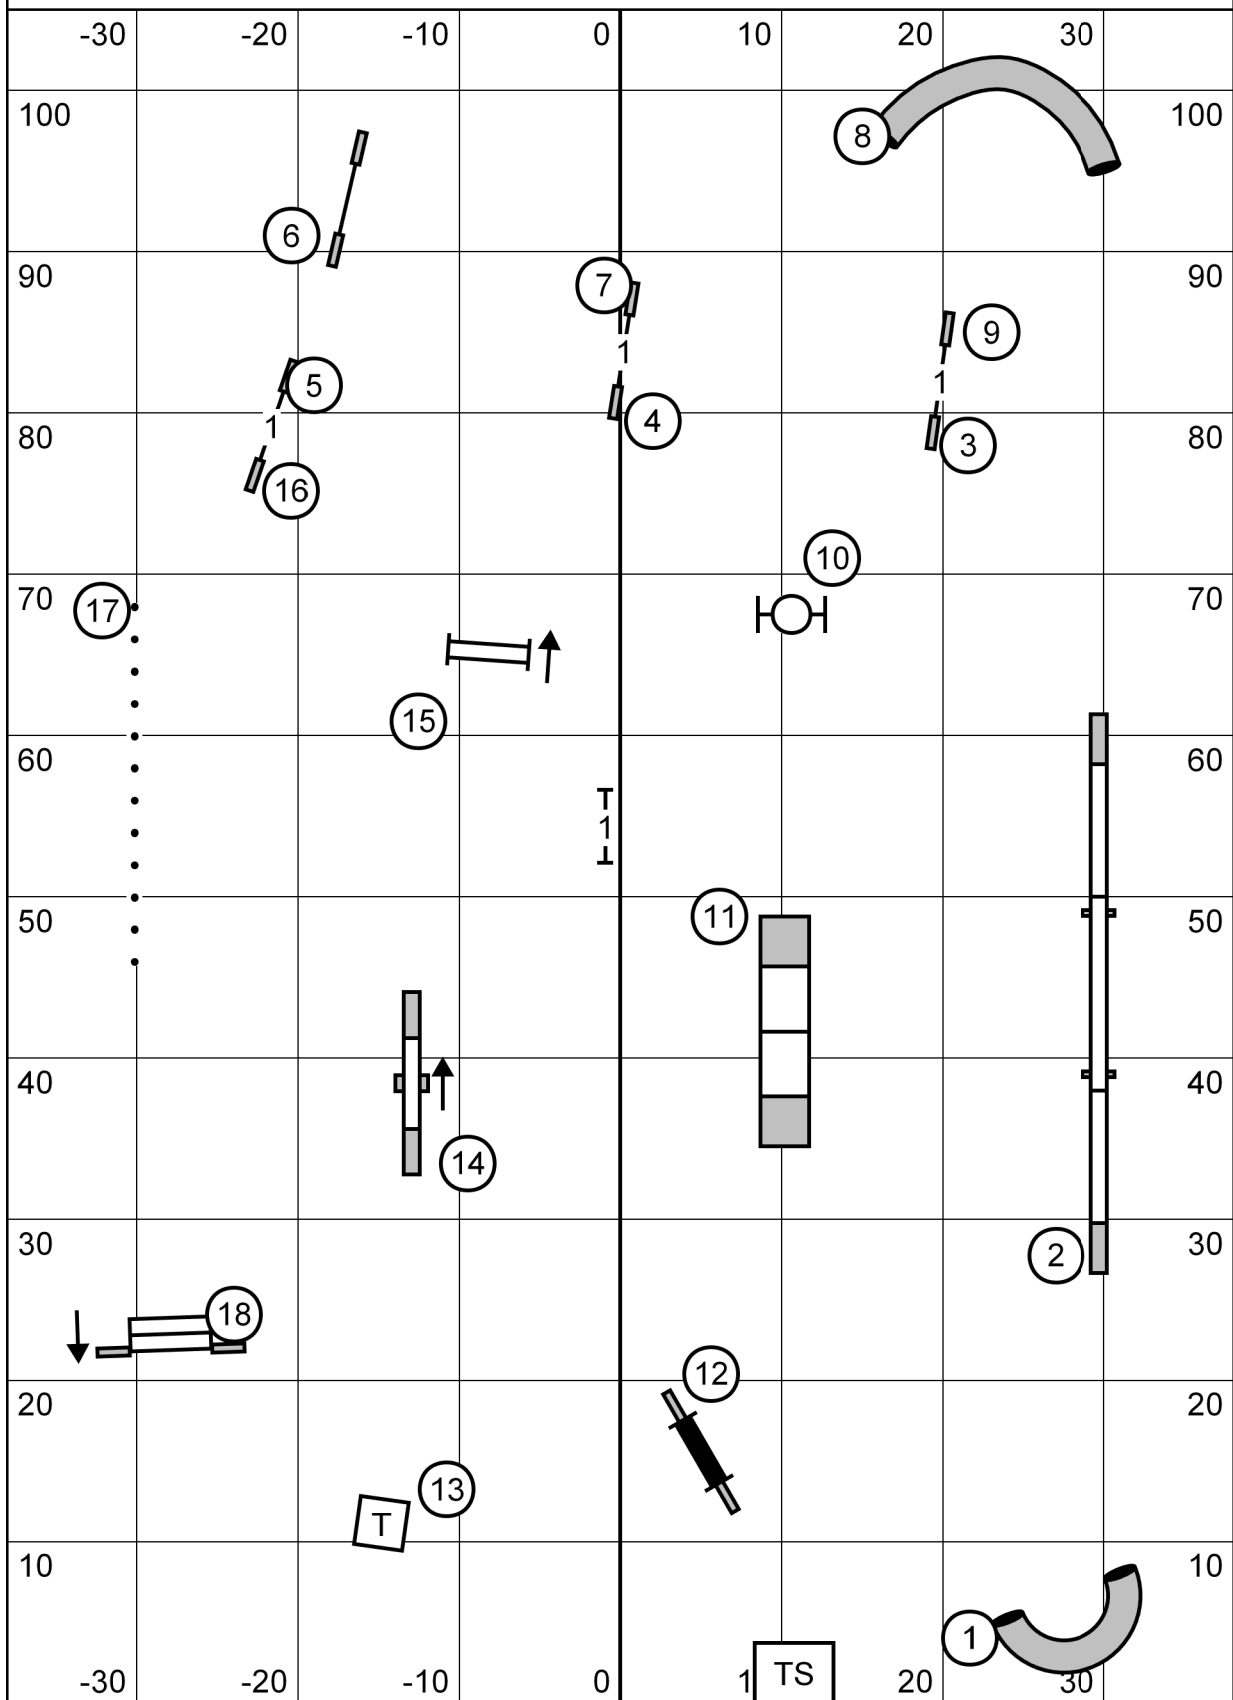

Open Standard

Sunday, October 30, 2021

Granite State Shetland Sheepdog Club of SE NH

Judge: Frank Gilmer

Indoors on Sports Agility Turf @ American K9 Country