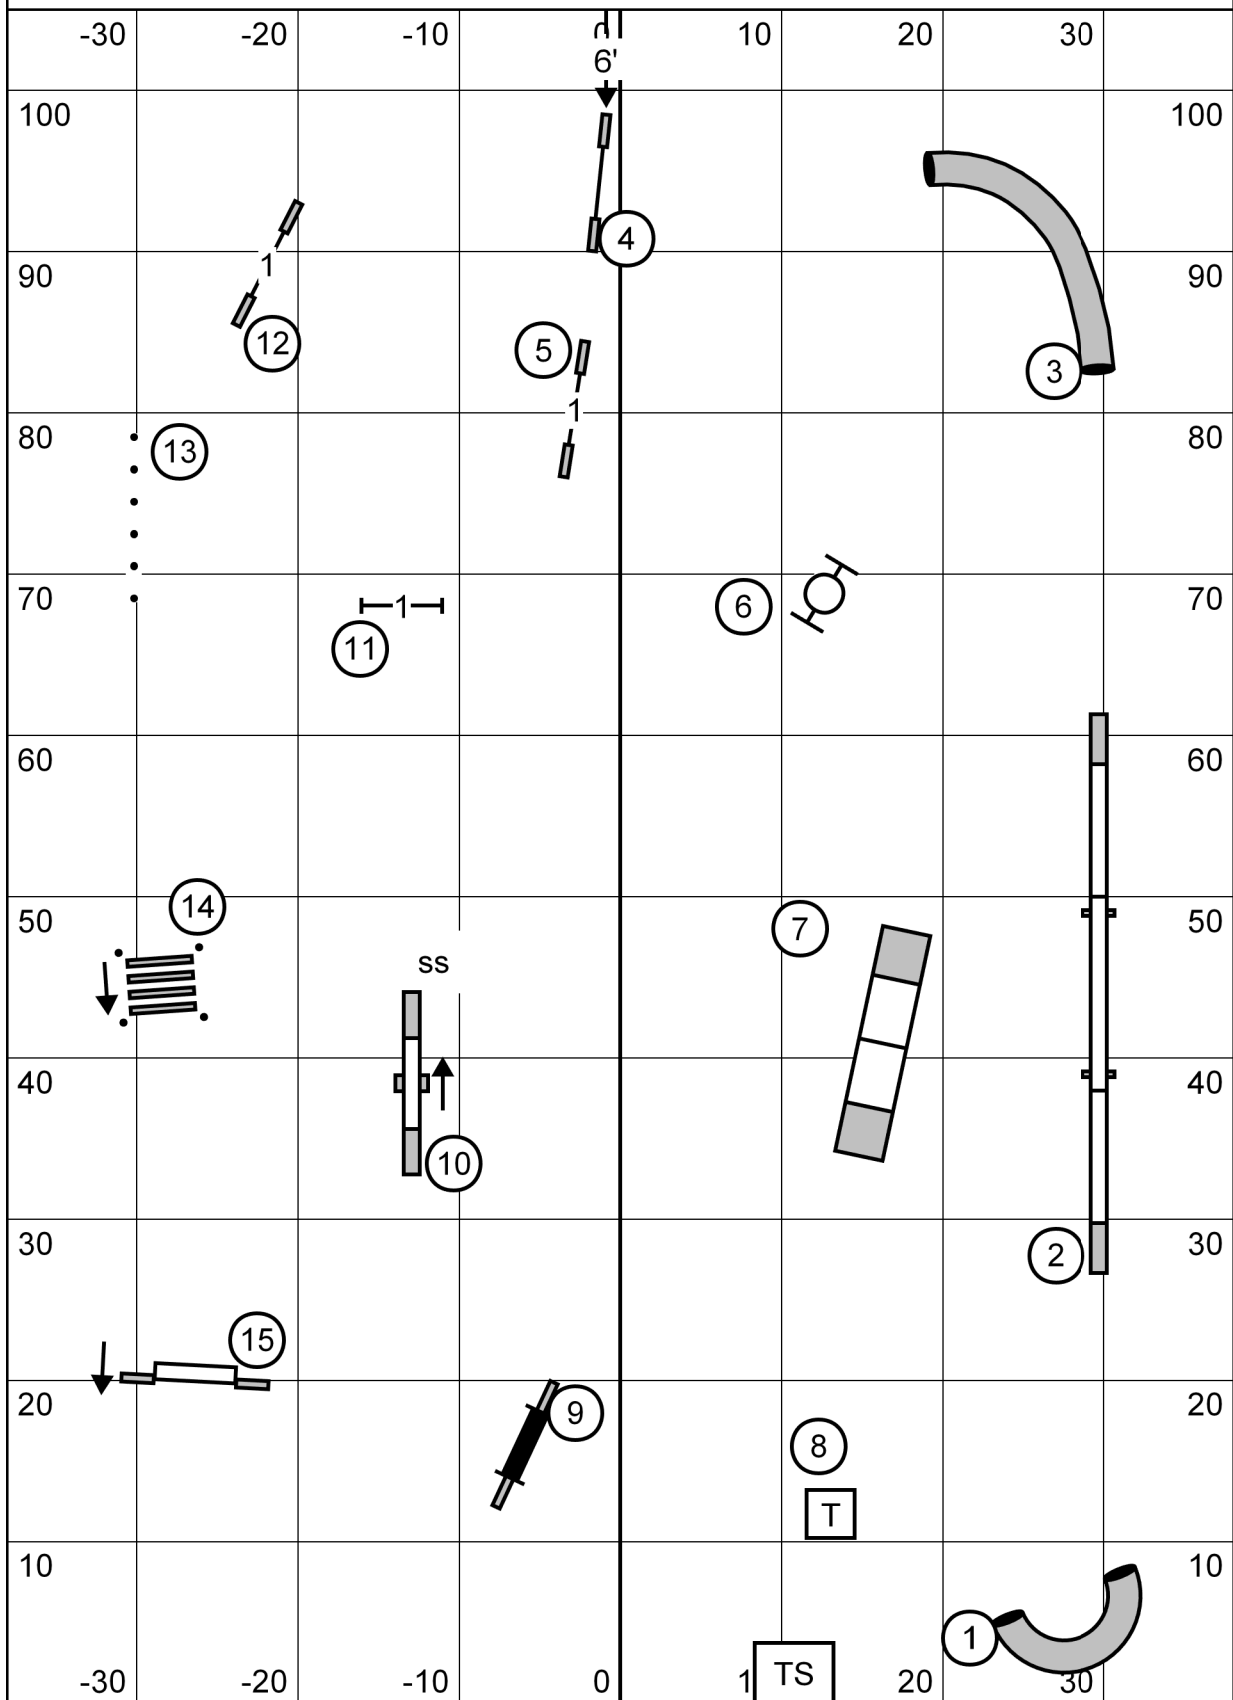

Novice Standard

Sunday, October 30, 2021

Granite State Shetland Sheepdog Club of SE NH

Judge: Frank Gilmer

Indoors on Sports Agility Turf @ American K9 Country