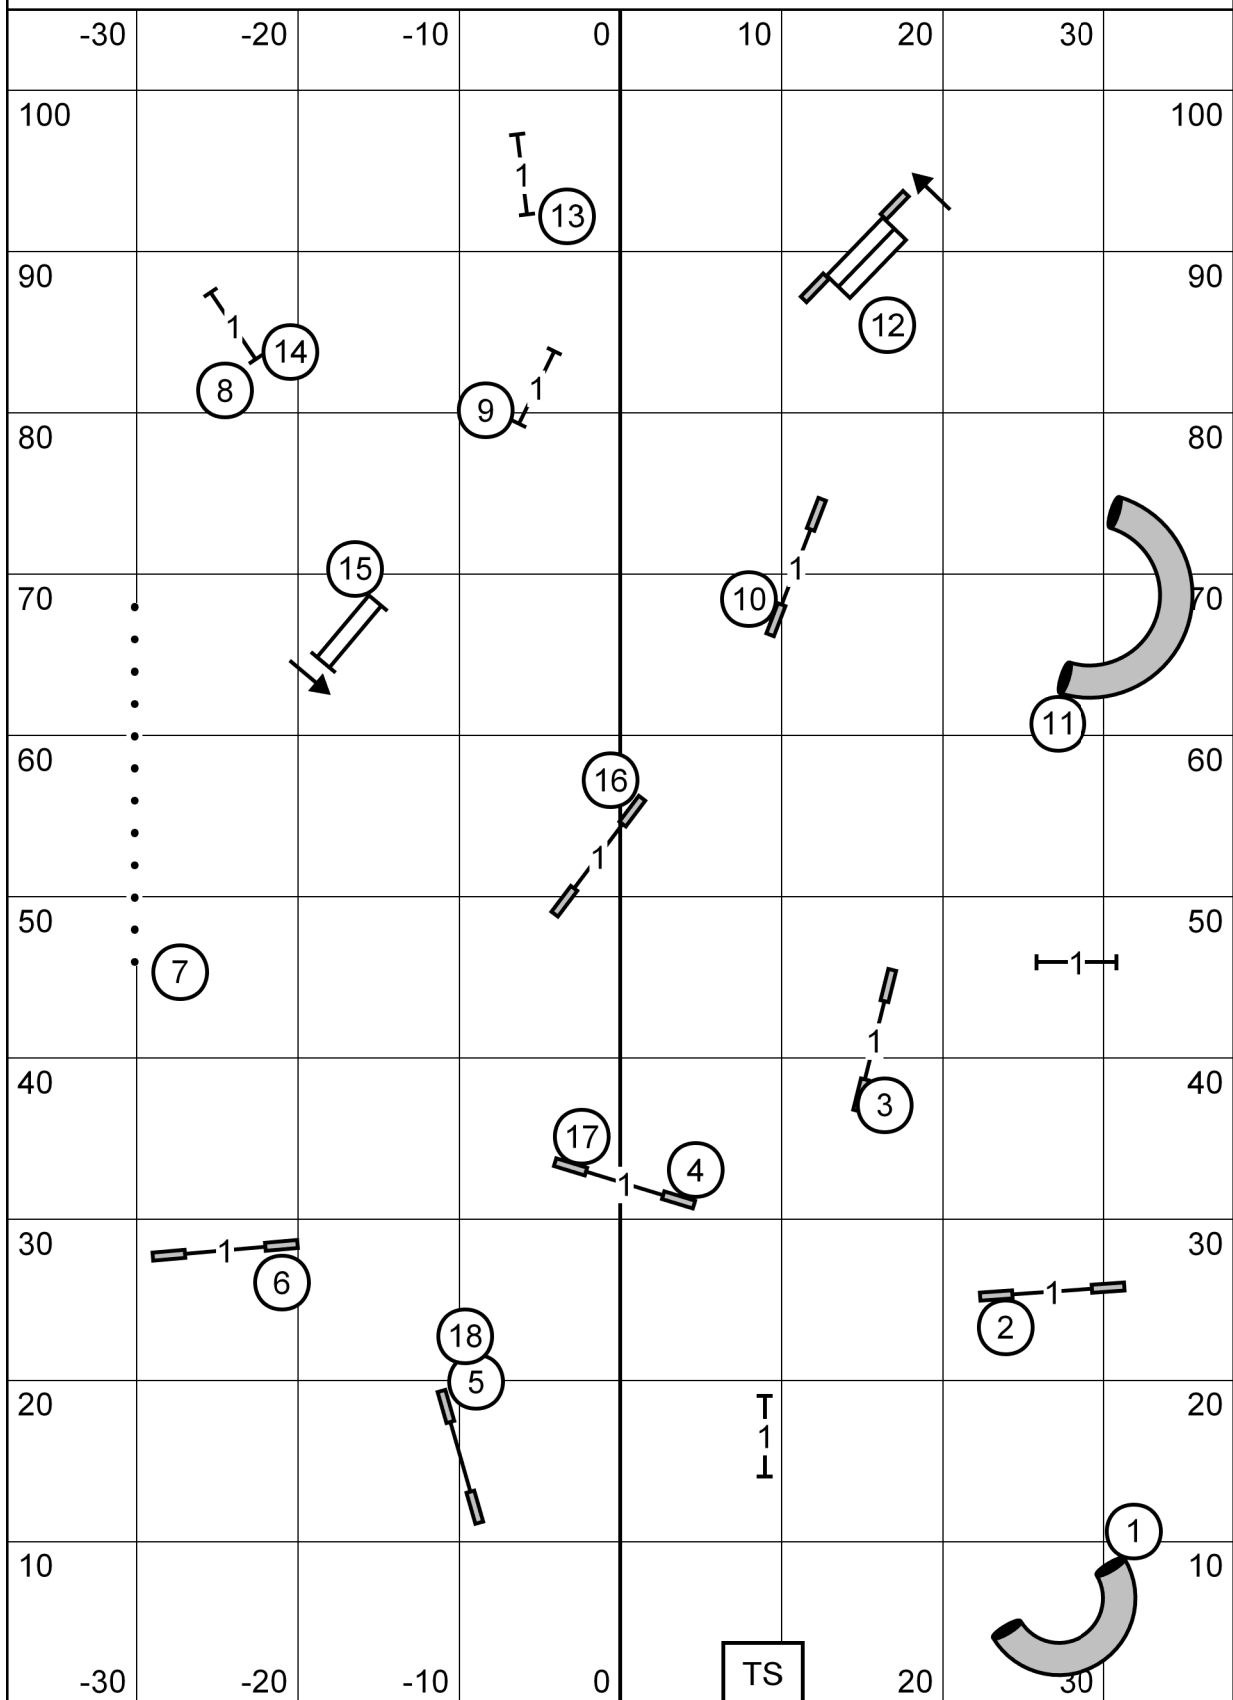

Excellent/Masters Jumpers with Weaves

Sunday, October 30, 2021

Granite State Shetland Sheepdog Club of SE NH

Judge: Frank Gilmer

Indoors on Sports Agility Turf @ American K9 Country