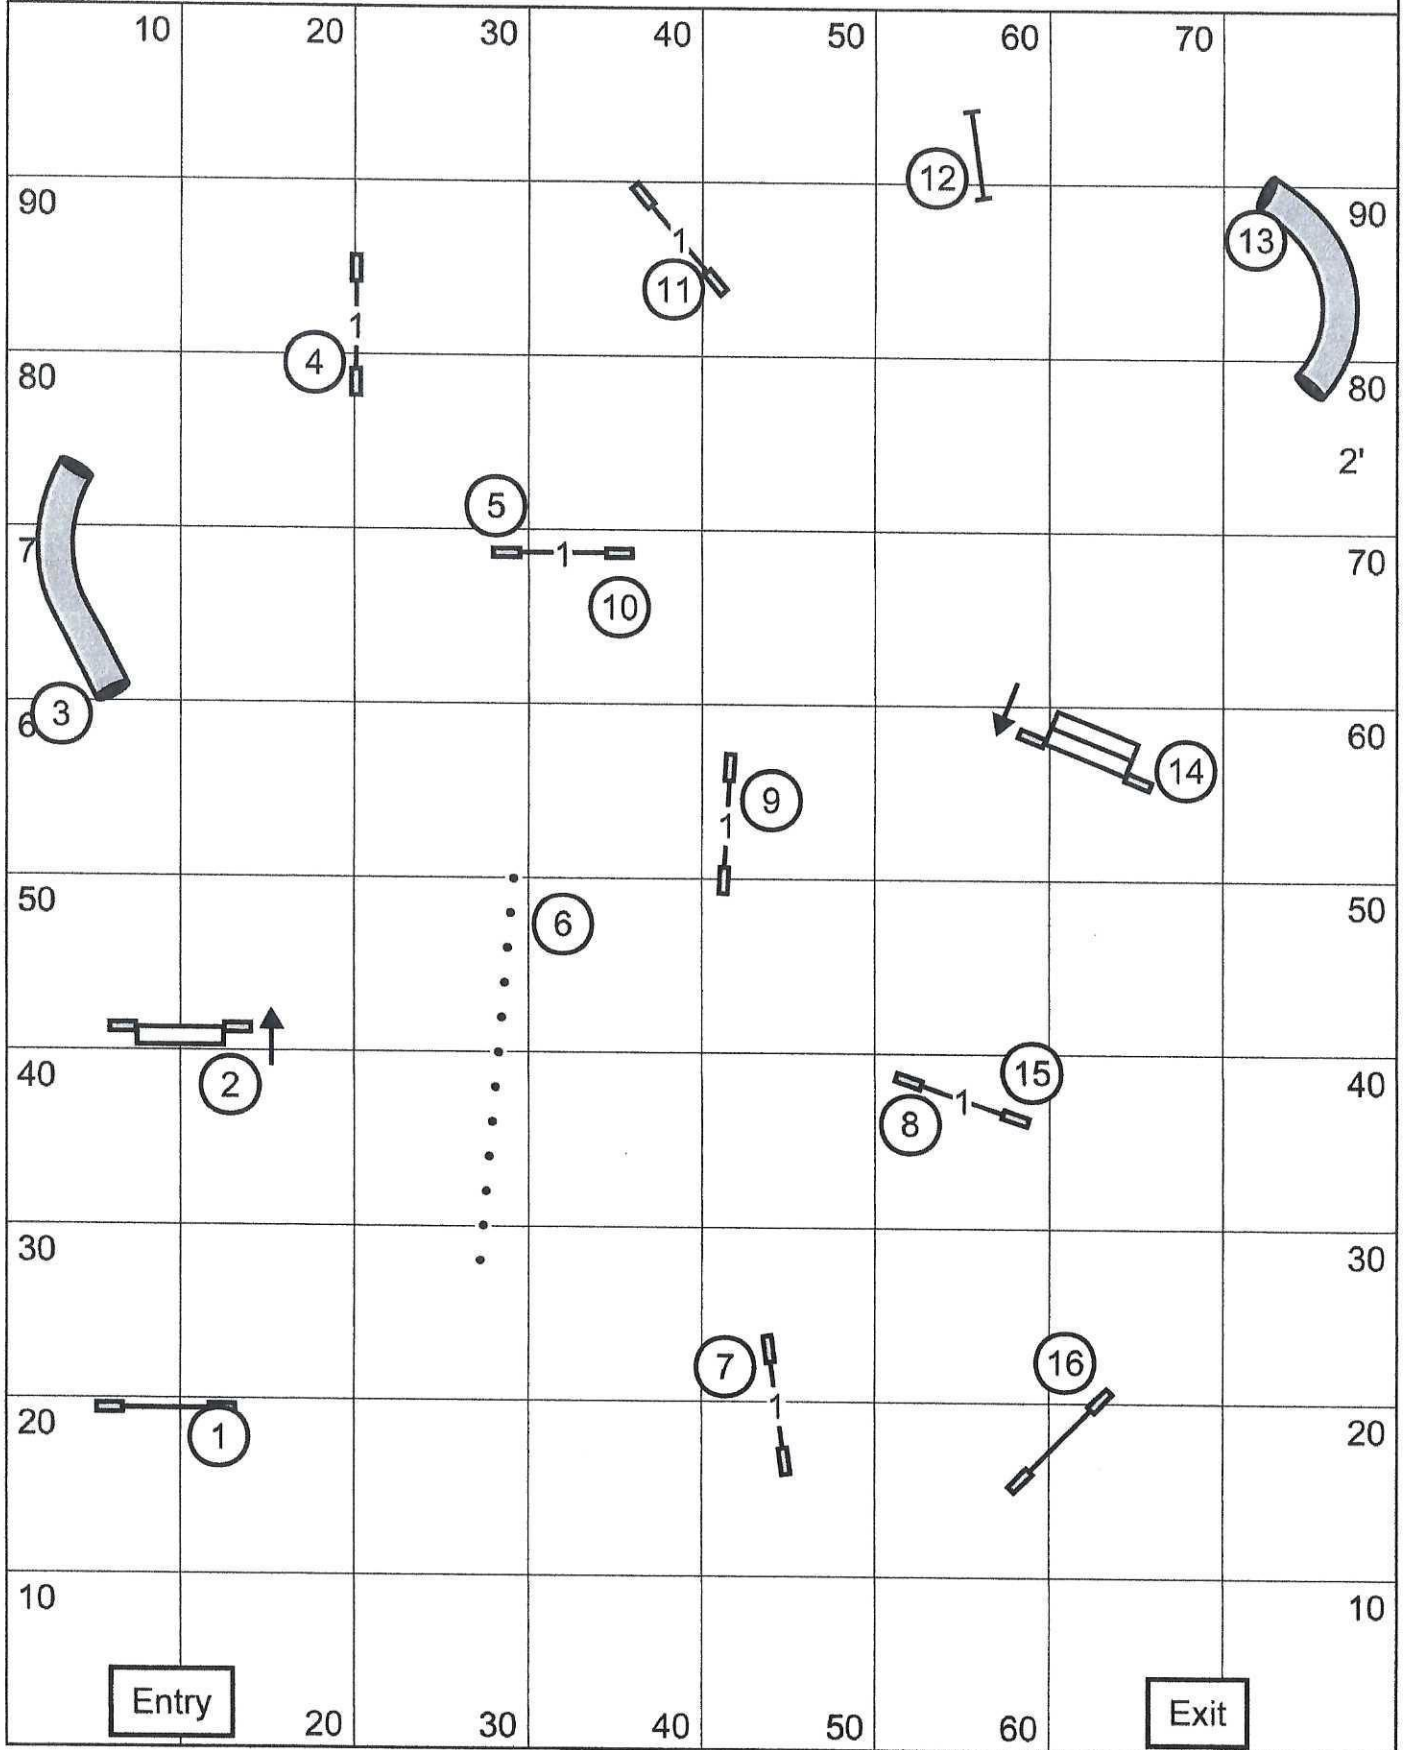

Schenectady Dog Training Club
 Saturday, November 6, 2021
Open Jumpers With Weaves
 Tom Slattery

Schnectady Dog Training Club
 Saturday, November 6, 2021
Novice Jumpers With Weaves
 Tom Slattery

BLACK LINE=EXC/MAS
 ORANGE LINE=OPEN
 GREEN LINE=NOVICE

Schenctady Dog Training Club
 Saturday November 6, 2021

FAST (all levels)

Tom Slattery

SENDS:
 EXC/MAS 6-5-4 (in flow)
 OPEN 3-2-7 or 7-2-3 (in flow)
 NOVICE 2-7 or 7-2(in flow)

Schenectady Dog Training Club
 Saturday November 6, 2021
 Excellent/Master Standard
 Tom Slattery