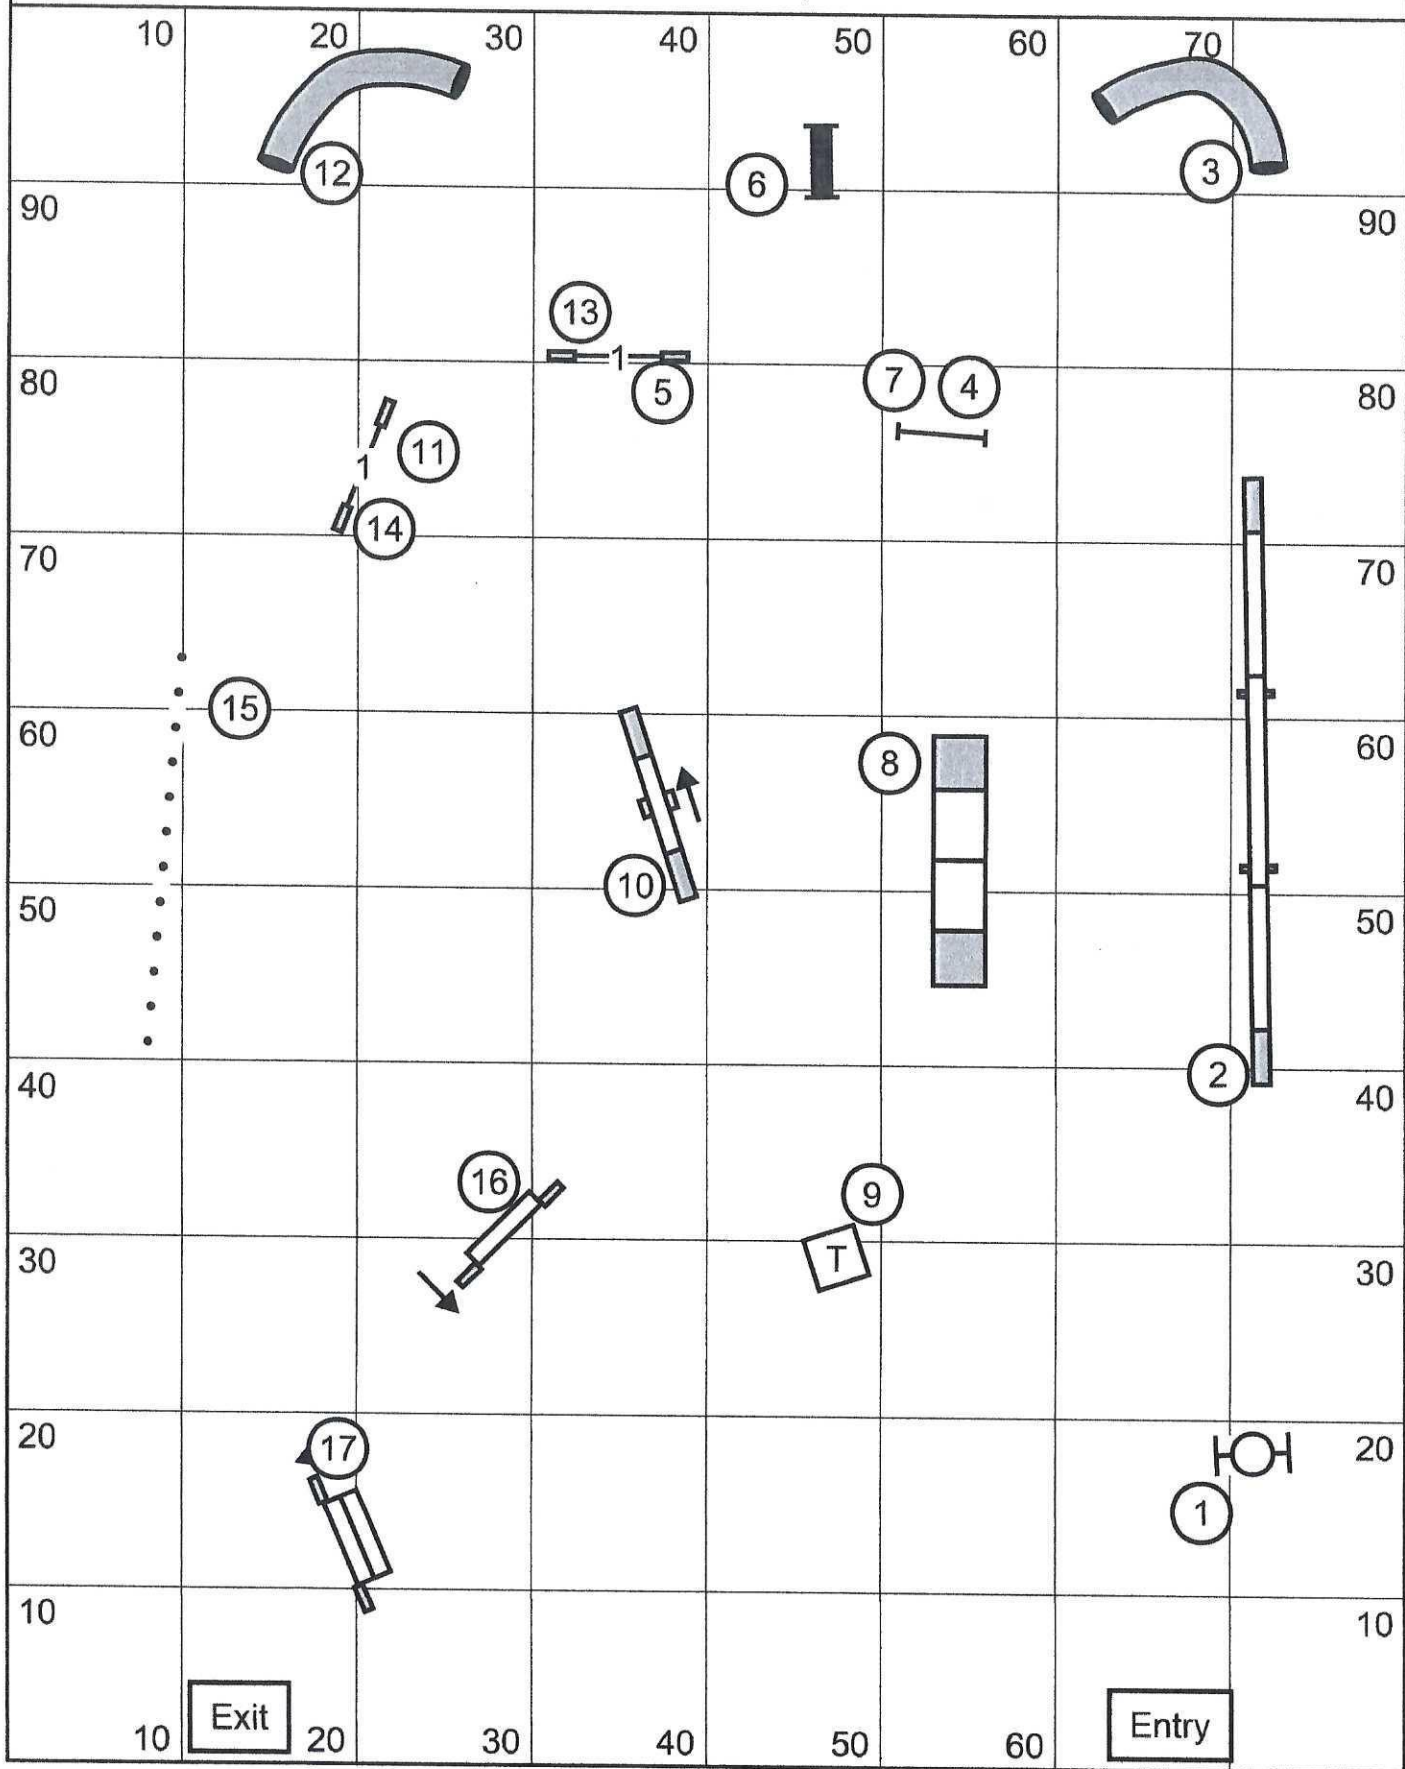

Schenectady Dog Training Club
Saturday November 6, 2021
Open Standard
Tom Slattery