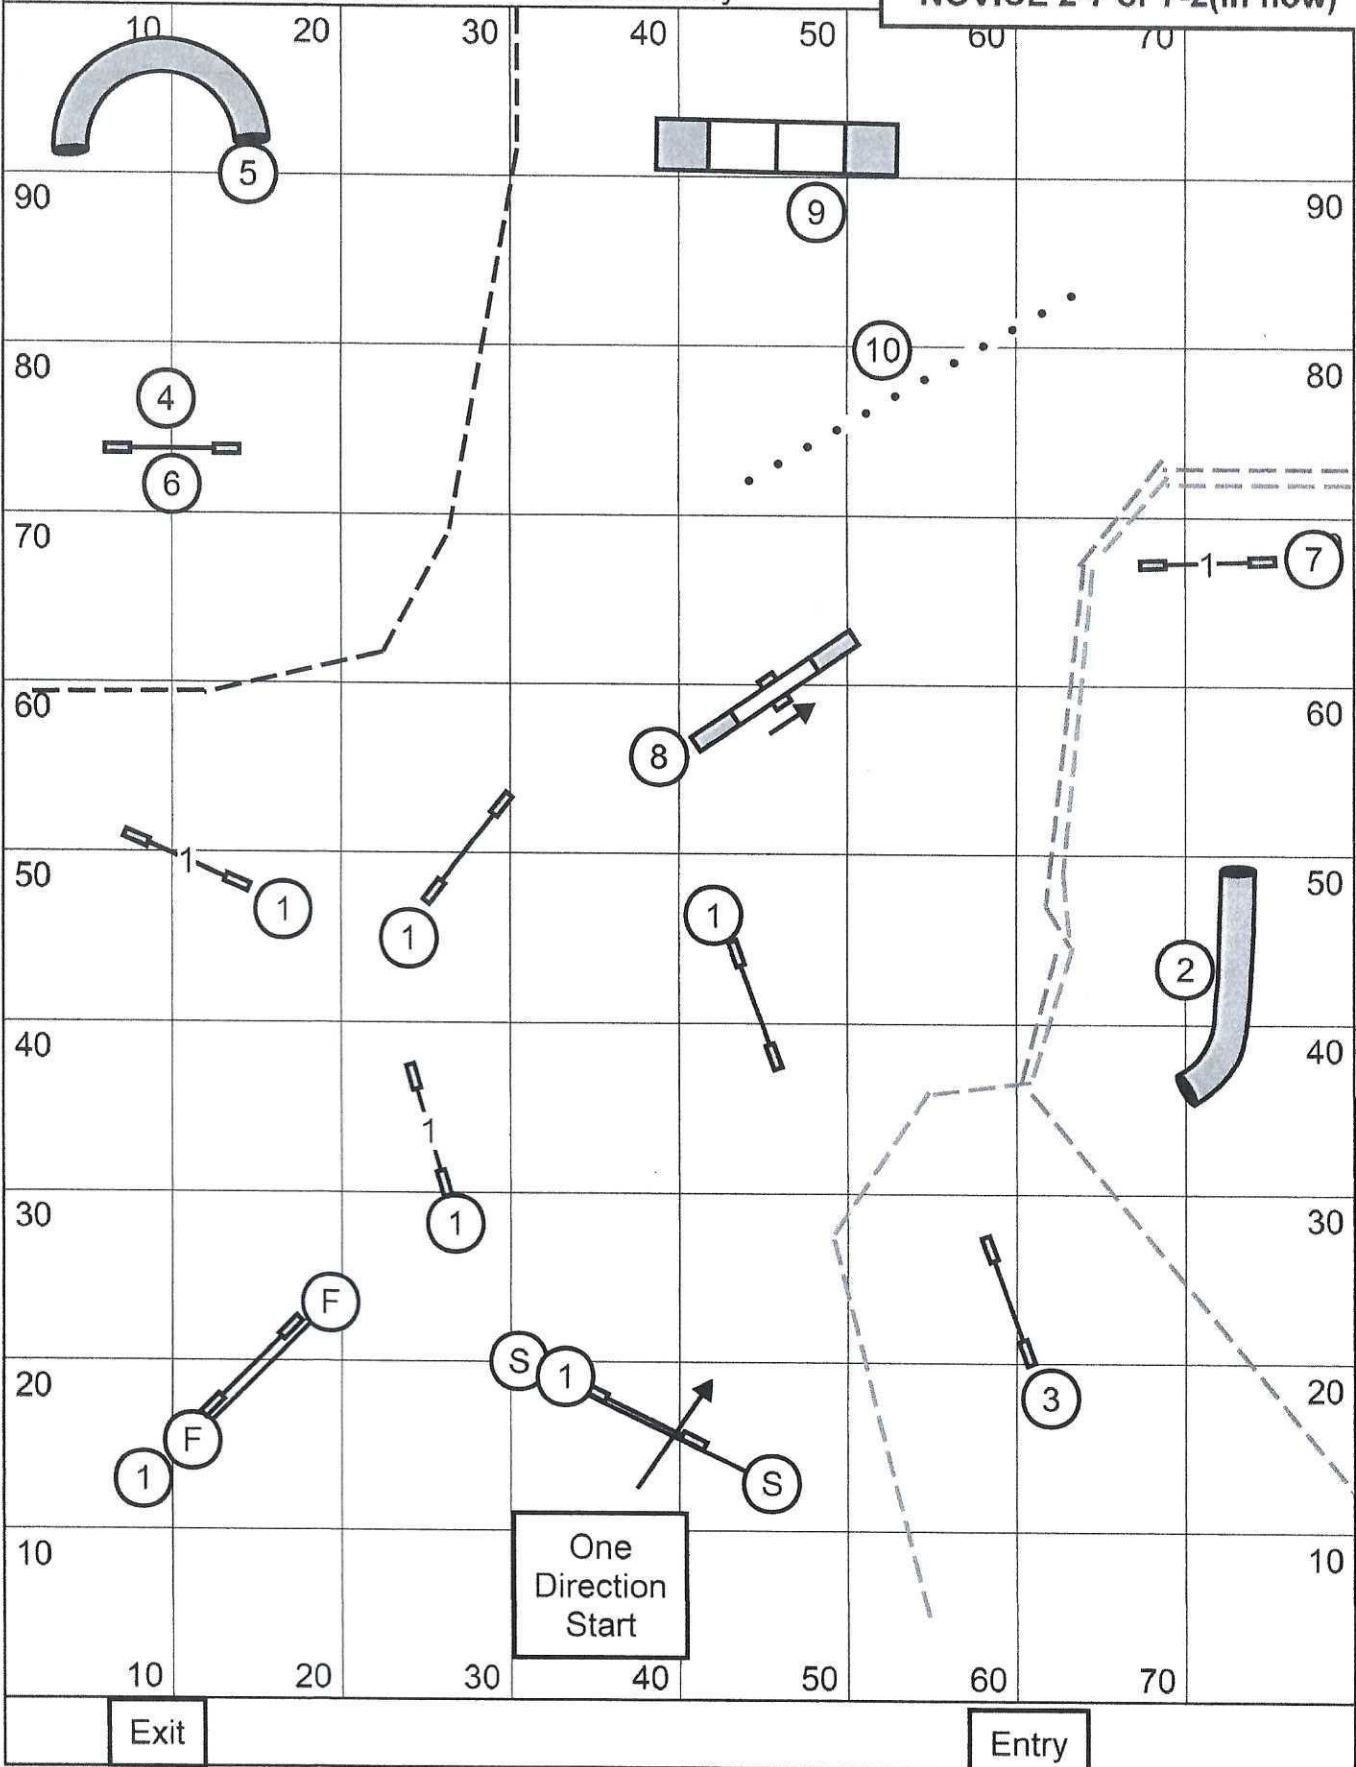

Schenectady Dog Training Club
 Saturday, November 6, 2021
Open Jumpers With Weaves
 Tom Slattery

Schnectady Dog Training Club
 Saturday, November 6, 2021
Novice Jumpers With Weaves
 Tom Slattery

BLACK LINE=EXC/MAS
 ORANGE LINE=OPEN
 GREEN LINE=NOVICE

Schenctady Dog Training Club
 Saturday November 6, 2021

FAST (all levels)

Tom Slattery

SENDS:
 EXC/MAS 6-5-4 (in flow)
 OPEN 3-2-7 or 7-2-3 (in flow)
 NOVICE 2-7 or 7-2(in flow)

Schenectady Dog Training Club
 Saturday November 6, 2021
 Excellent/Master Standard
 Tom Slattery