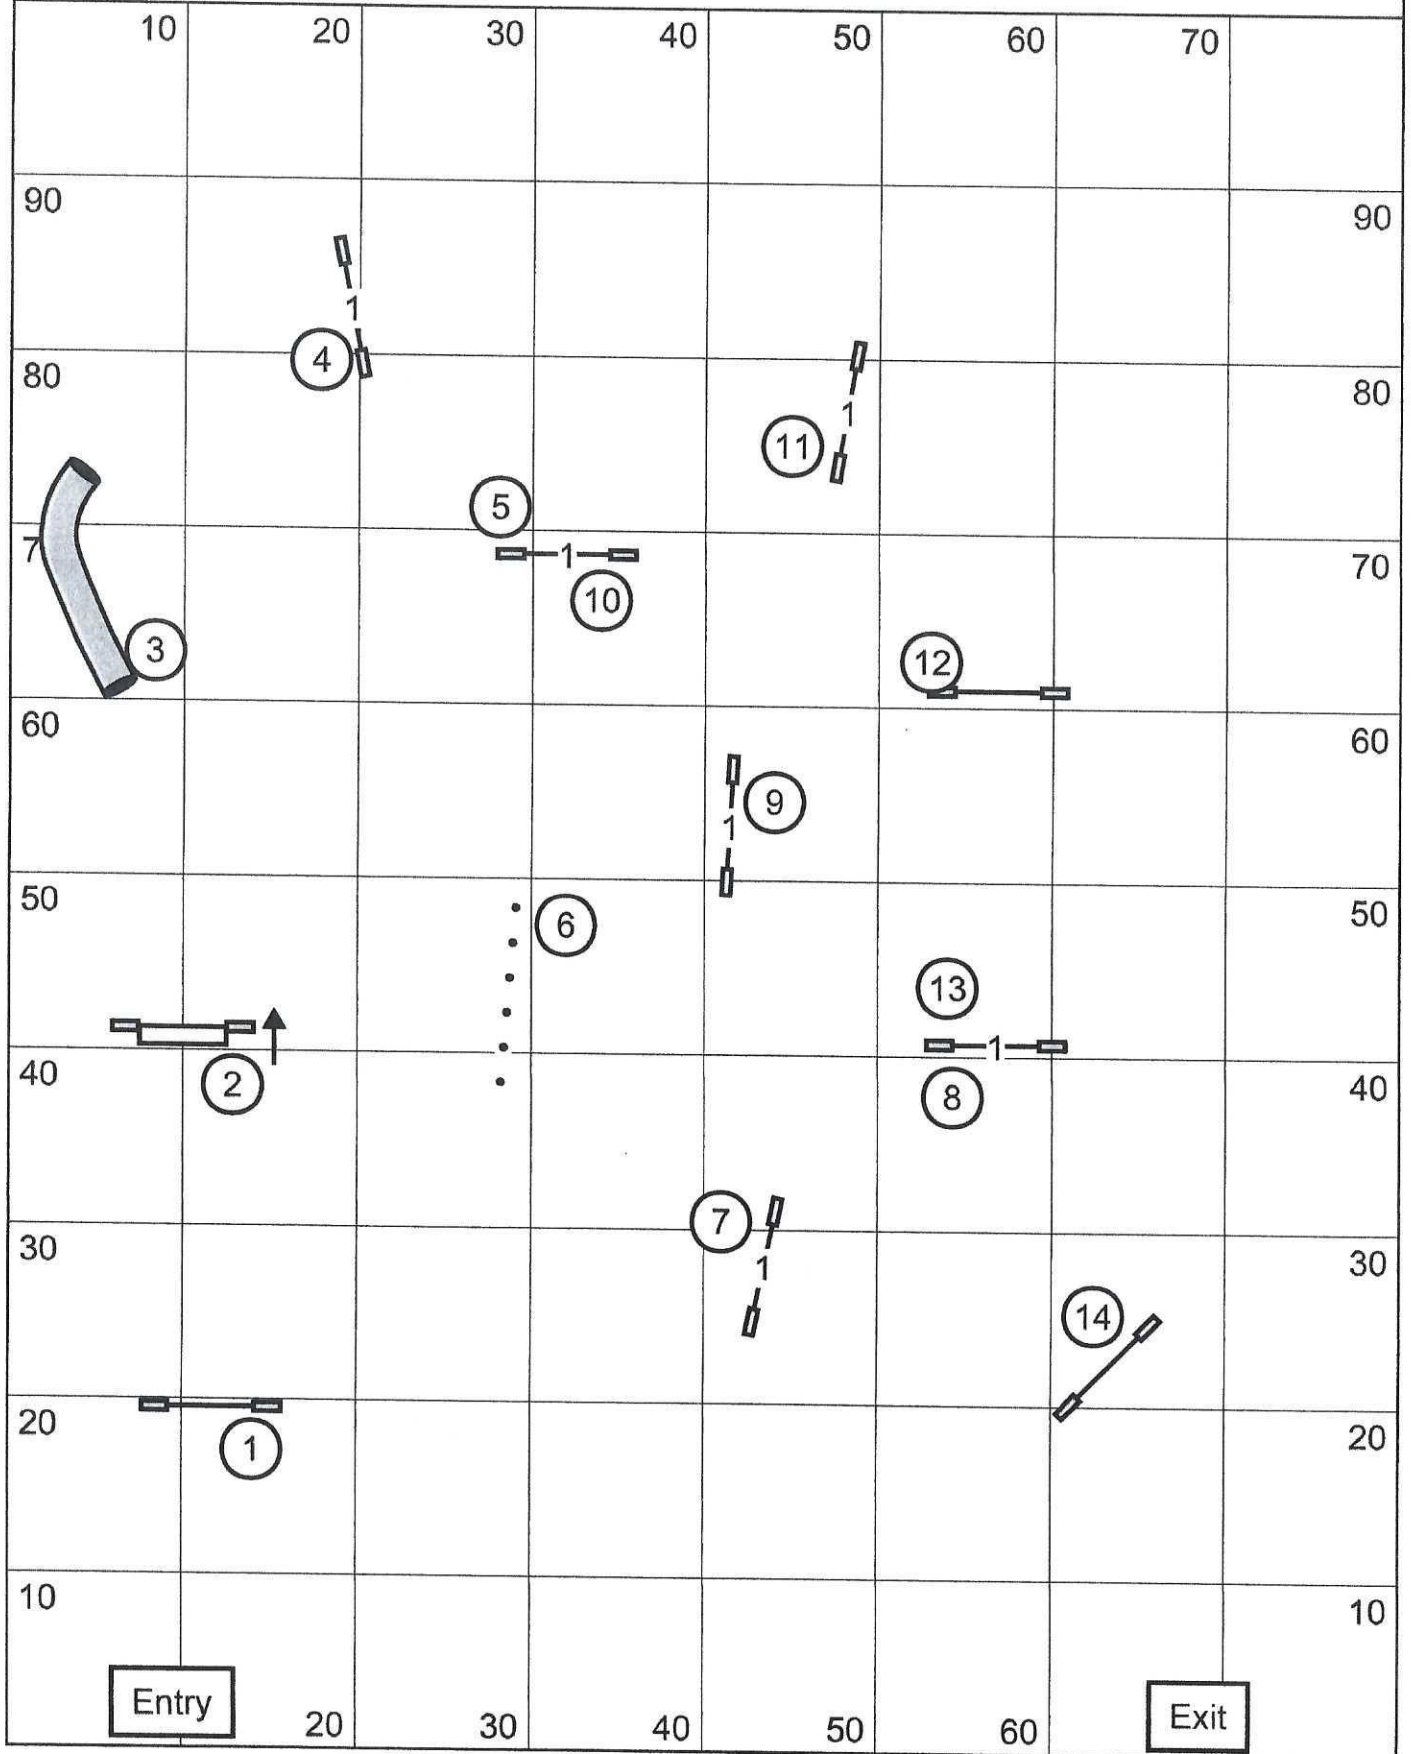

Schenectady Dog Training Club
 Saturday, November 6, 2021
Open Jumpers With Weaves
 Tom Slattery

Schnectady Dog Training Club
 Saturday, November 6, 2021
Novice Jumpers With Weaves
 Tom Slattery

BLACK LINE=EXC/MAS
 ORANGE LINE=OPEN
 GREEN LINE=NOVICE

Schenctady Dog Training Club
 Saturday November 6, 2021

FAST (all levels)

Tom Slattery

SENDS:
 EXC/MAS 6-5-4 (in flow)
 OPEN 3-2-7 or 7-2-3 (in flow)
 NOVICE 2-7 or 7-2(in flow)

Schenectady Dog Training Club
 Saturday November 6, 2021
 Excellent/Master Standard
 Tom Slattery