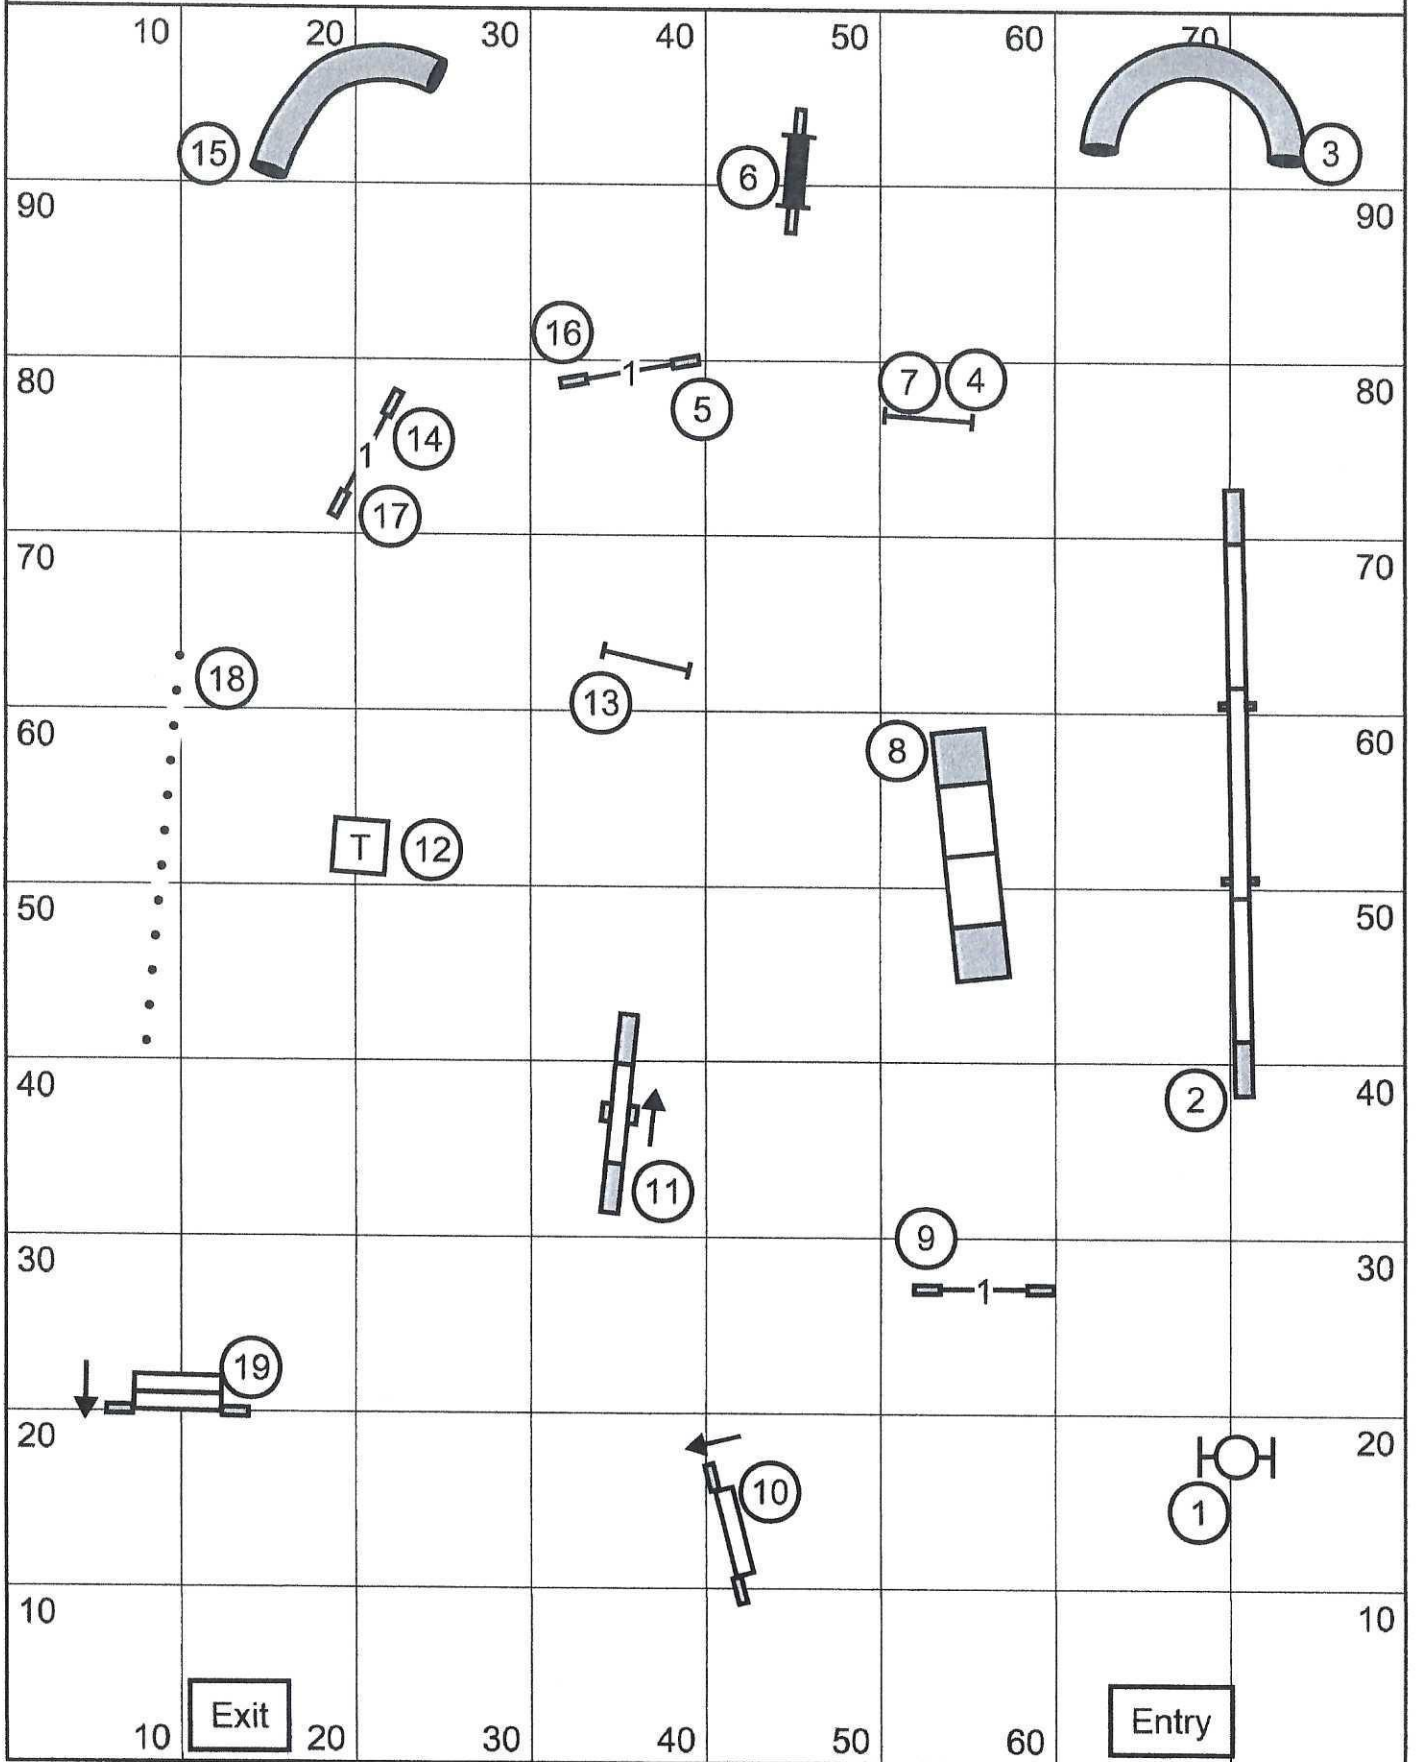

Schenctady Dog Training Club
 Saturday November 6, 2021

FAST (all levels)

Tom Slattery

SENDS:
 EXC/MAS 6-5-4 (in flow)
 OPEN 3-2-7 or 7-2-3 (in flow)
 NOVICE 2-7 or 7-2(in flow)

Schenectady Dog Training Club
 Saturday November 6, 2021
 Excellent/Master Standard
 Tom Slattery