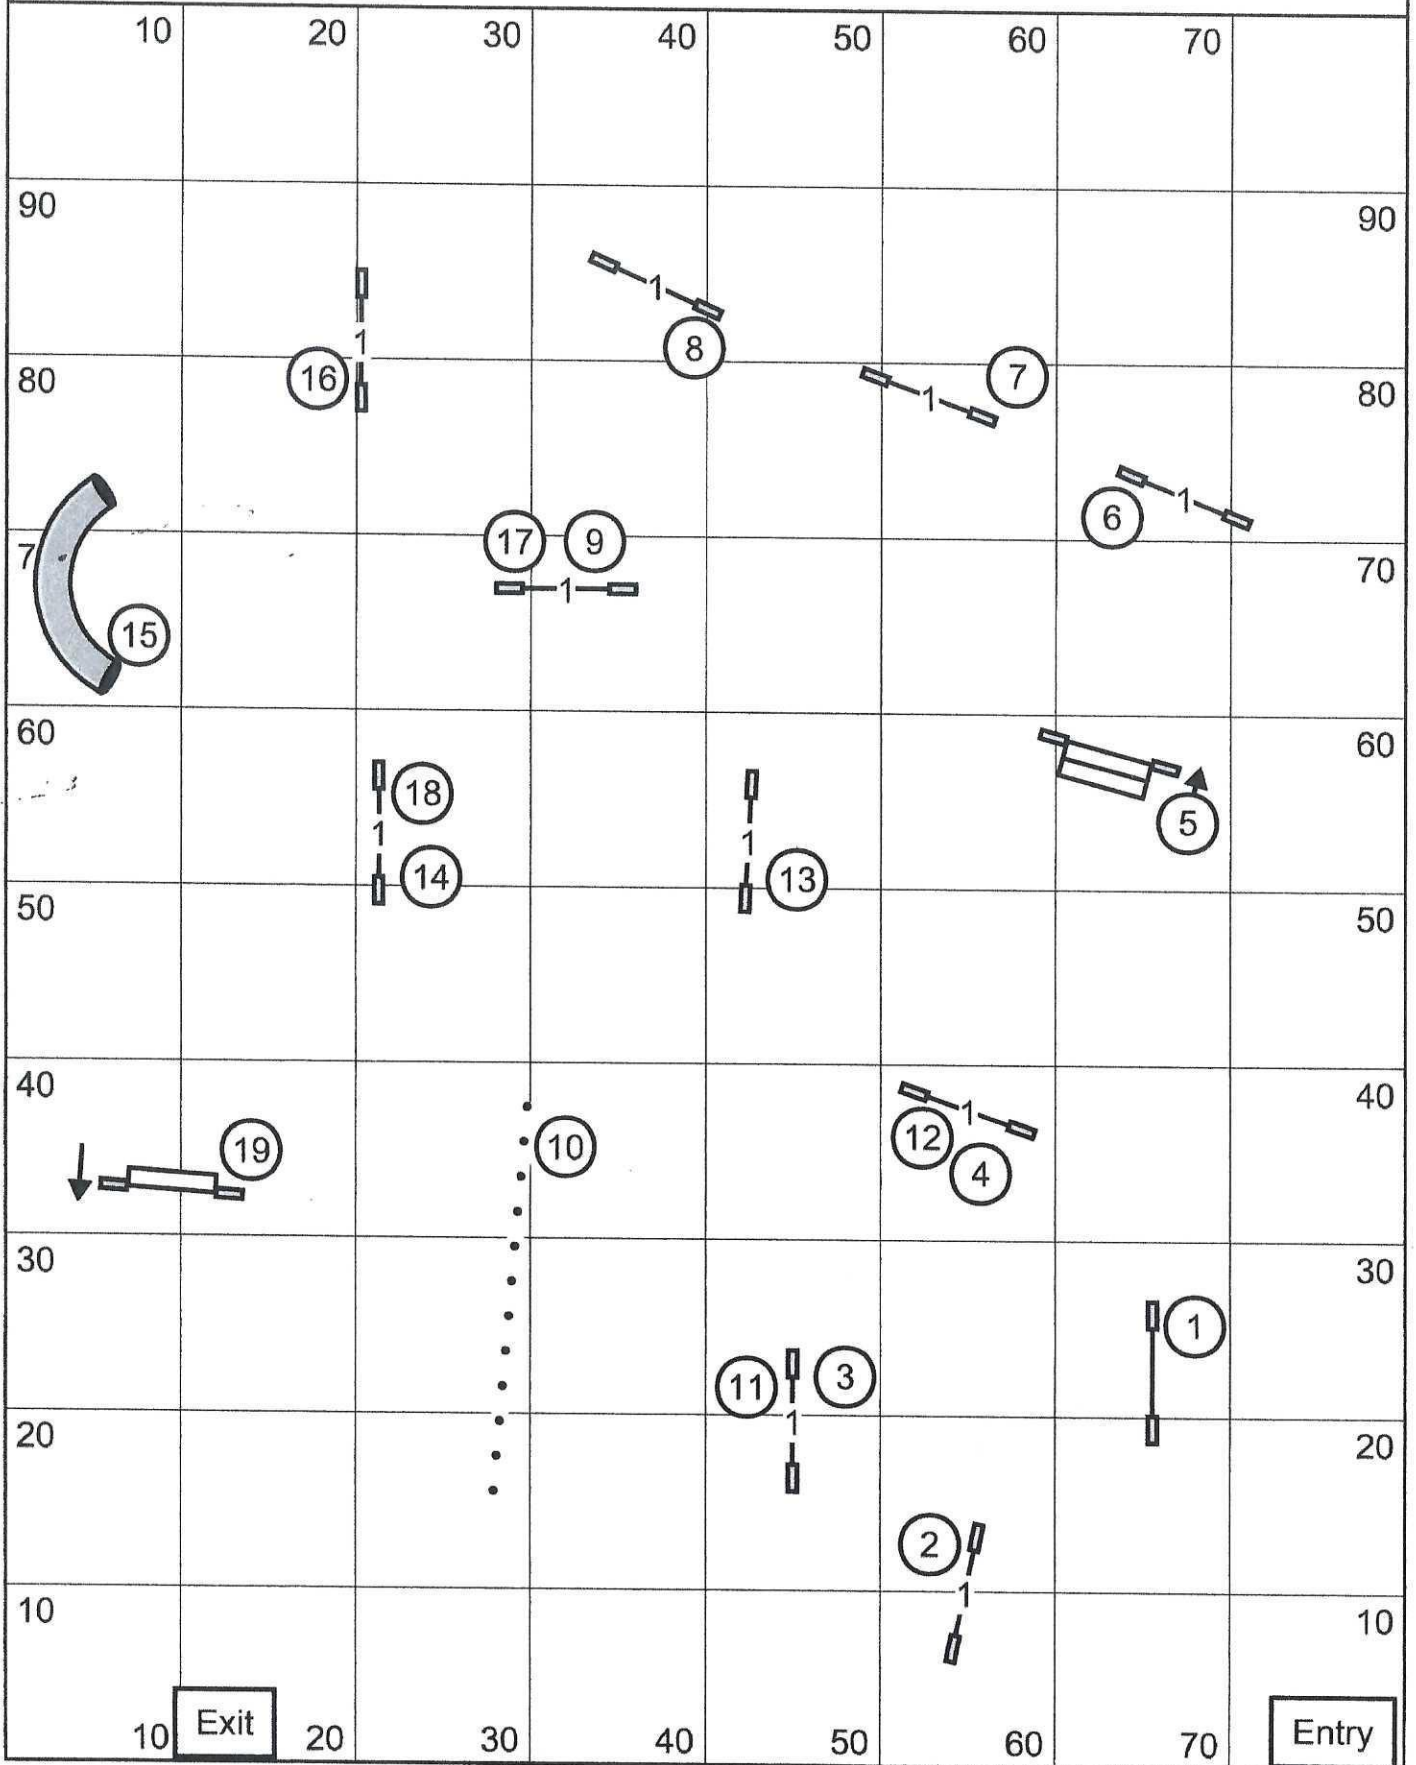

Schenectady Dog Training Club
Saturday, November 6, 2021
Premier Jumpers With Weaves
Tom Slattery