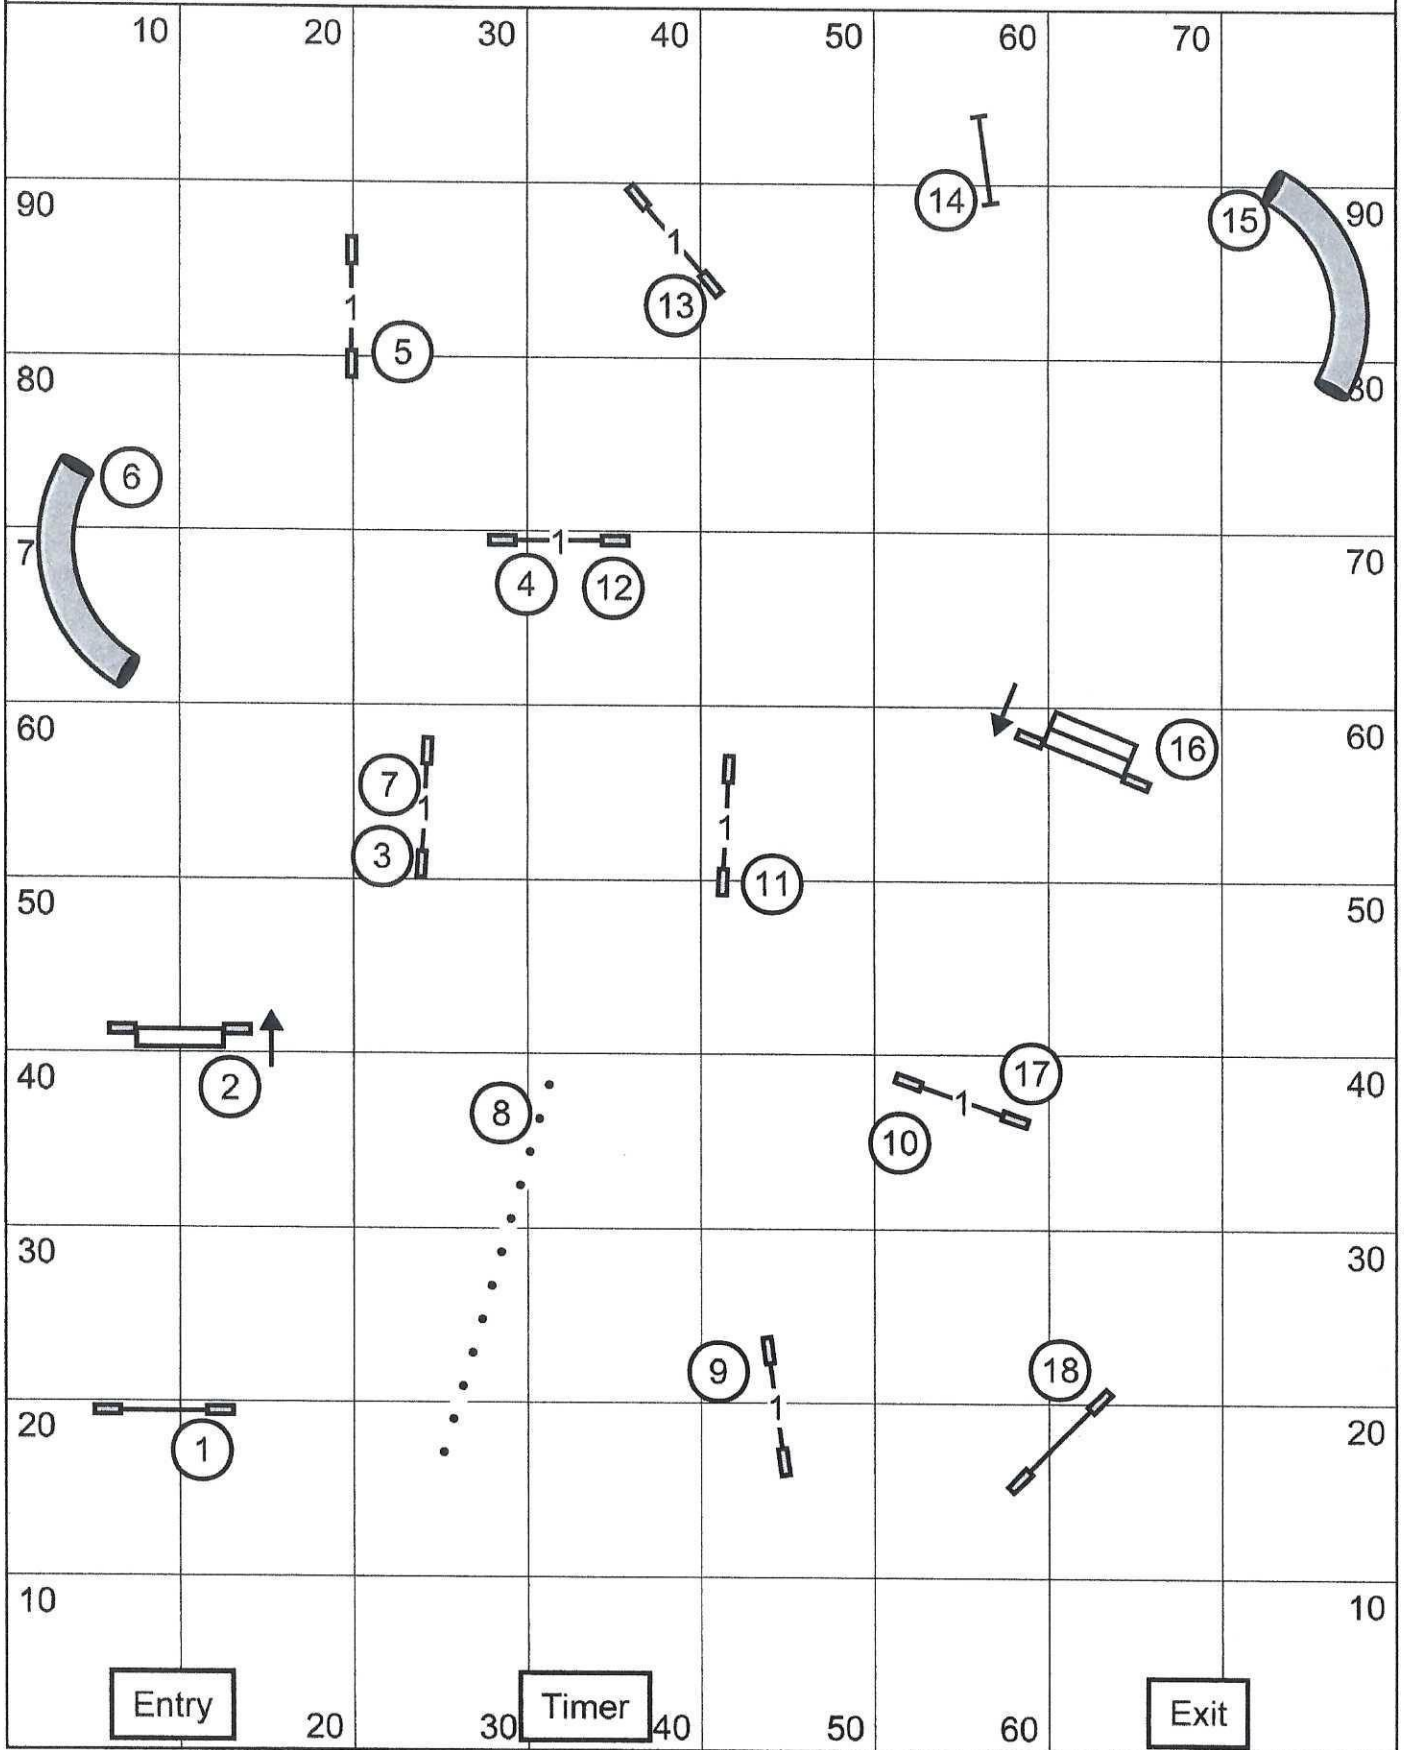

Schenectady Dog Training Club
 Saturday, November 6, 2021
 Premier Jumpers With Weaves
 Tom Slattery

Schenectady Dog Training Club
 Saturday, November 6, 2021

Excellent/Master Jumpers With Weaves

Tom Slattery

Schenectady Dog Training Club
 Saturday, November 6, 2021
Open Jumpers With Weaves
 Tom Slattery

Schnectady Dog Training Club
 Saturday, November 6, 2021
Novice Jumpers With Weaves
 Tom Slattery

BLACK LINE=EXC/MAS
 ORANGE LINE=OPEN
 GREEN LINE=NOVICE

Schenctady Dog Training Club
 Saturday November 6, 2021

FAST (all levels)

Tom Slattery

SENDS:
 EXC/MAS 6-5-4 (in flow)
 OPEN 3-2-7 or 7-2-3 (in flow)
 NOVICE 2-7 or 7-2(in flow)

Schenectady Dog Training Club
 Saturday November 6, 2021
 Excellent/Master Standard
 Tom Slattery