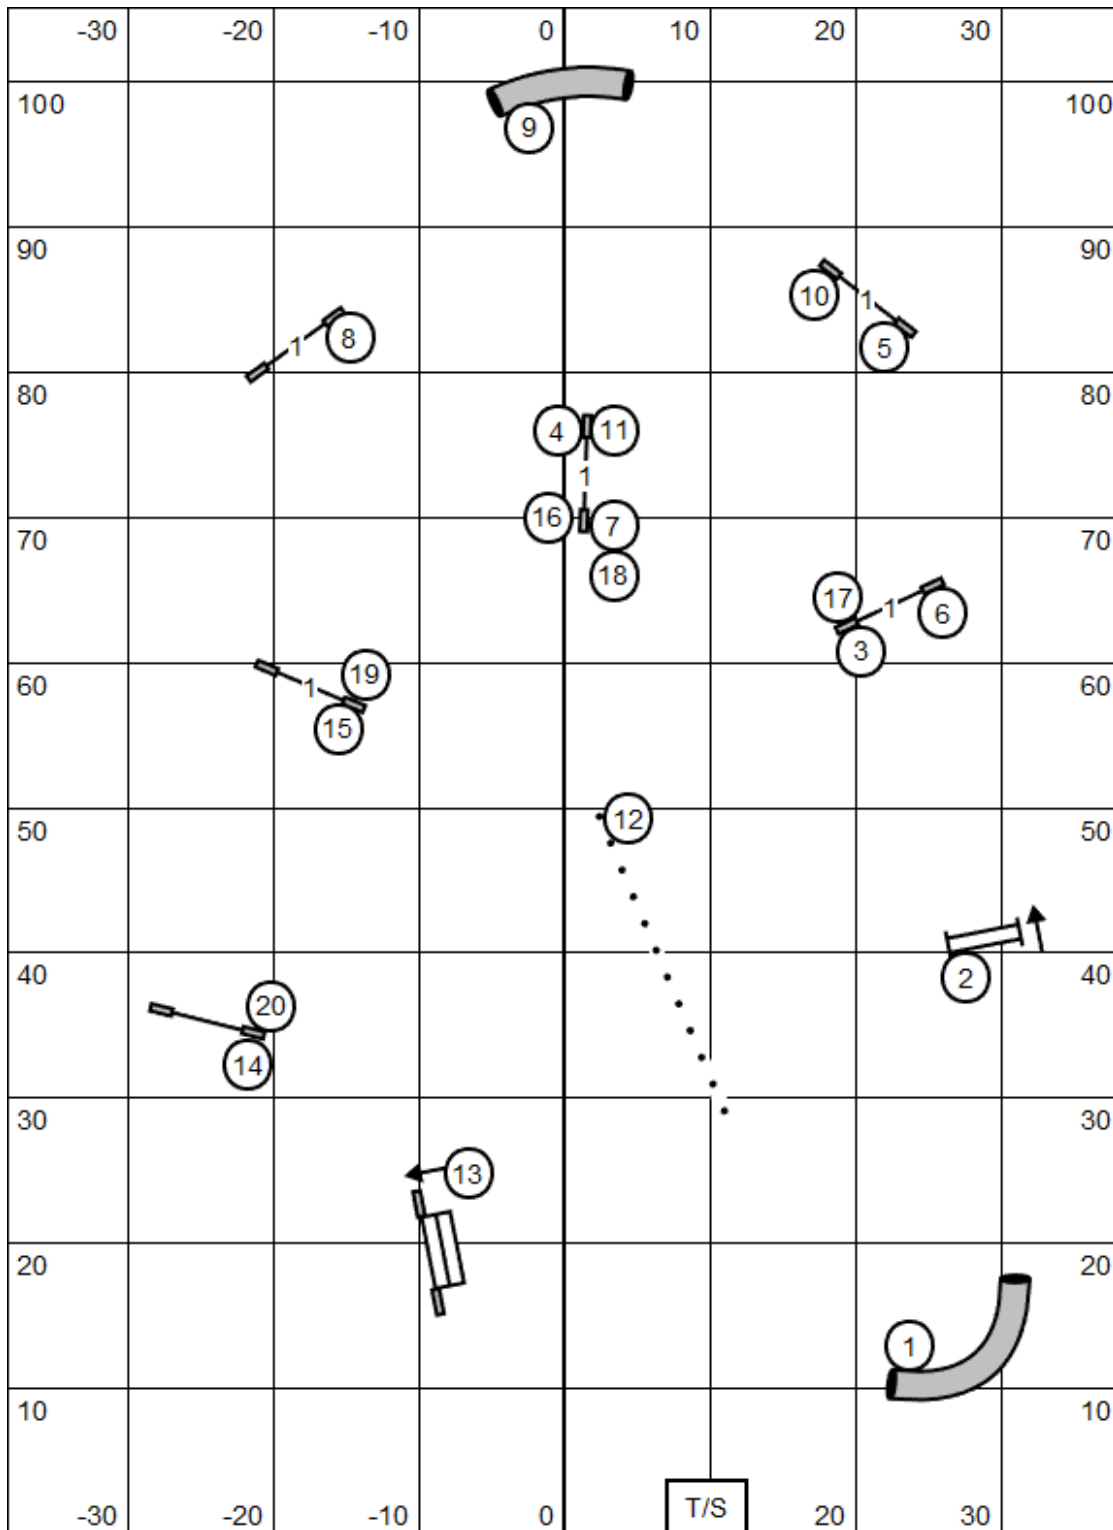

EXIT

**EXCELLENT / MASTER JWW**

Icelandic Sheepdog Association of America

November 19, 2021

Amherst, NH

Designed by Zach Gulaboff Davis

Judged by Deb Hunt

ENTER