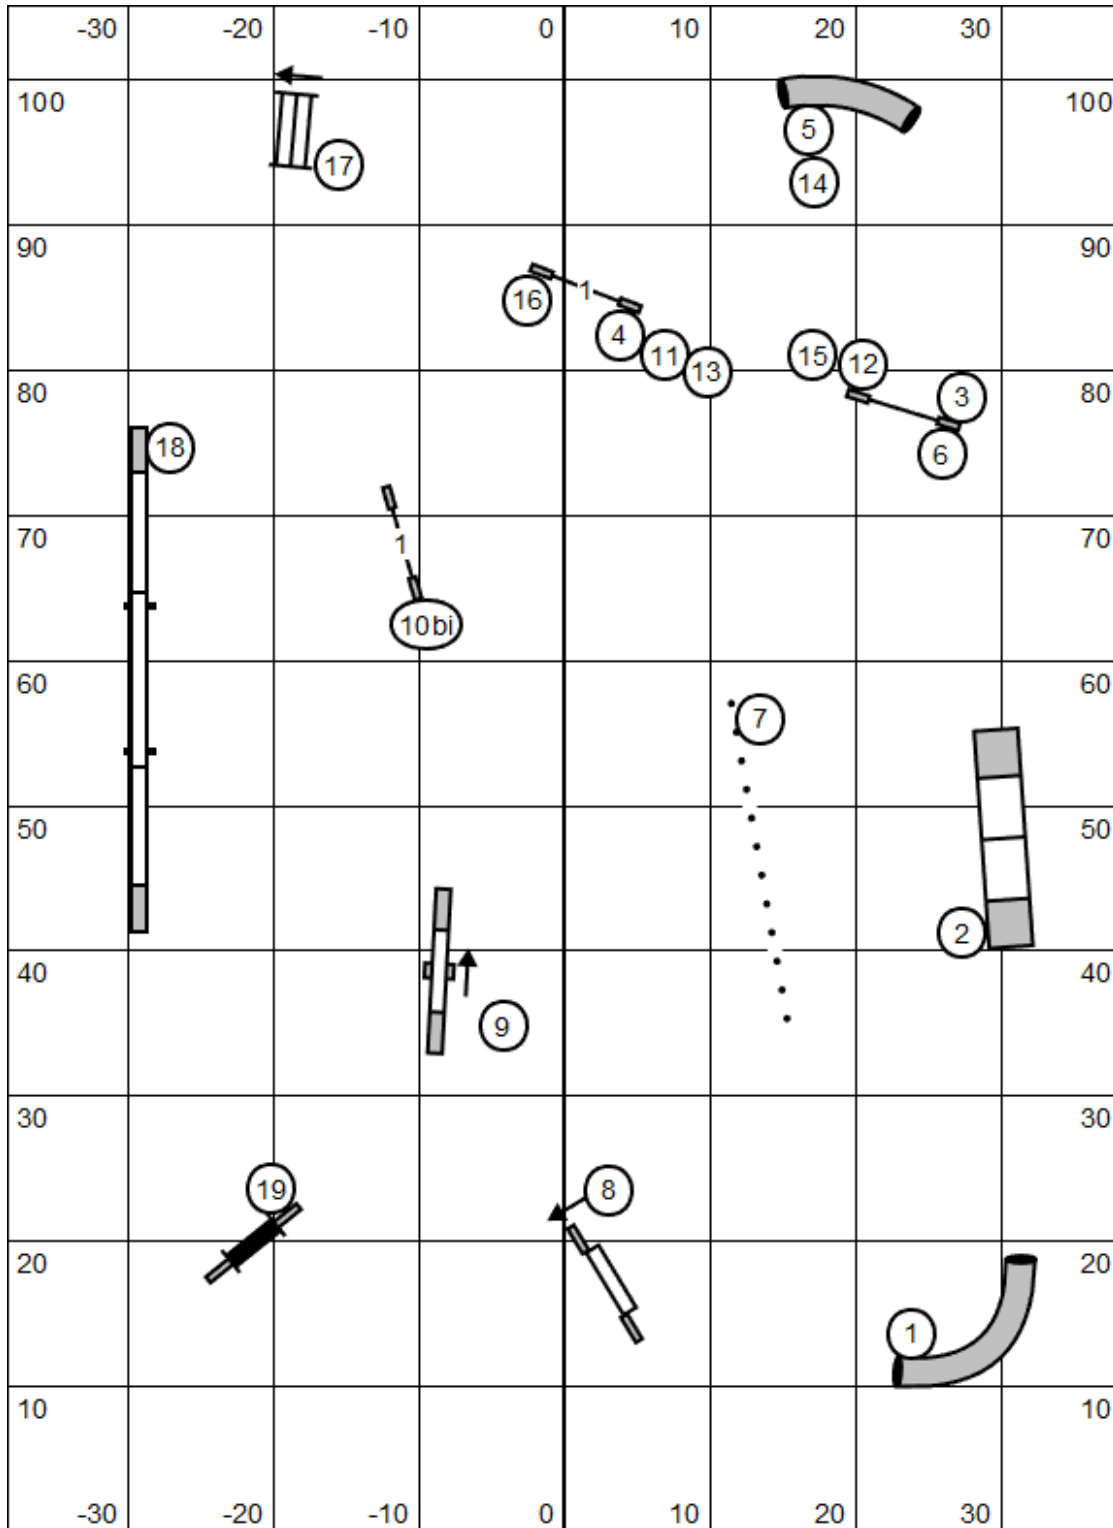

**SEND:**  
**E/M: 7 - 1 - 3 (in flow)**  
**Nov/Open: 1 - 3 or 7 - 1 (in flow)**

**FAST**  
 Icelandic Sheepdog Association of America  
 November 19, 2021  
 Amherst, NH  
 Designed by Zach Gulaboff Davis  
 Judged by Deb Hunt