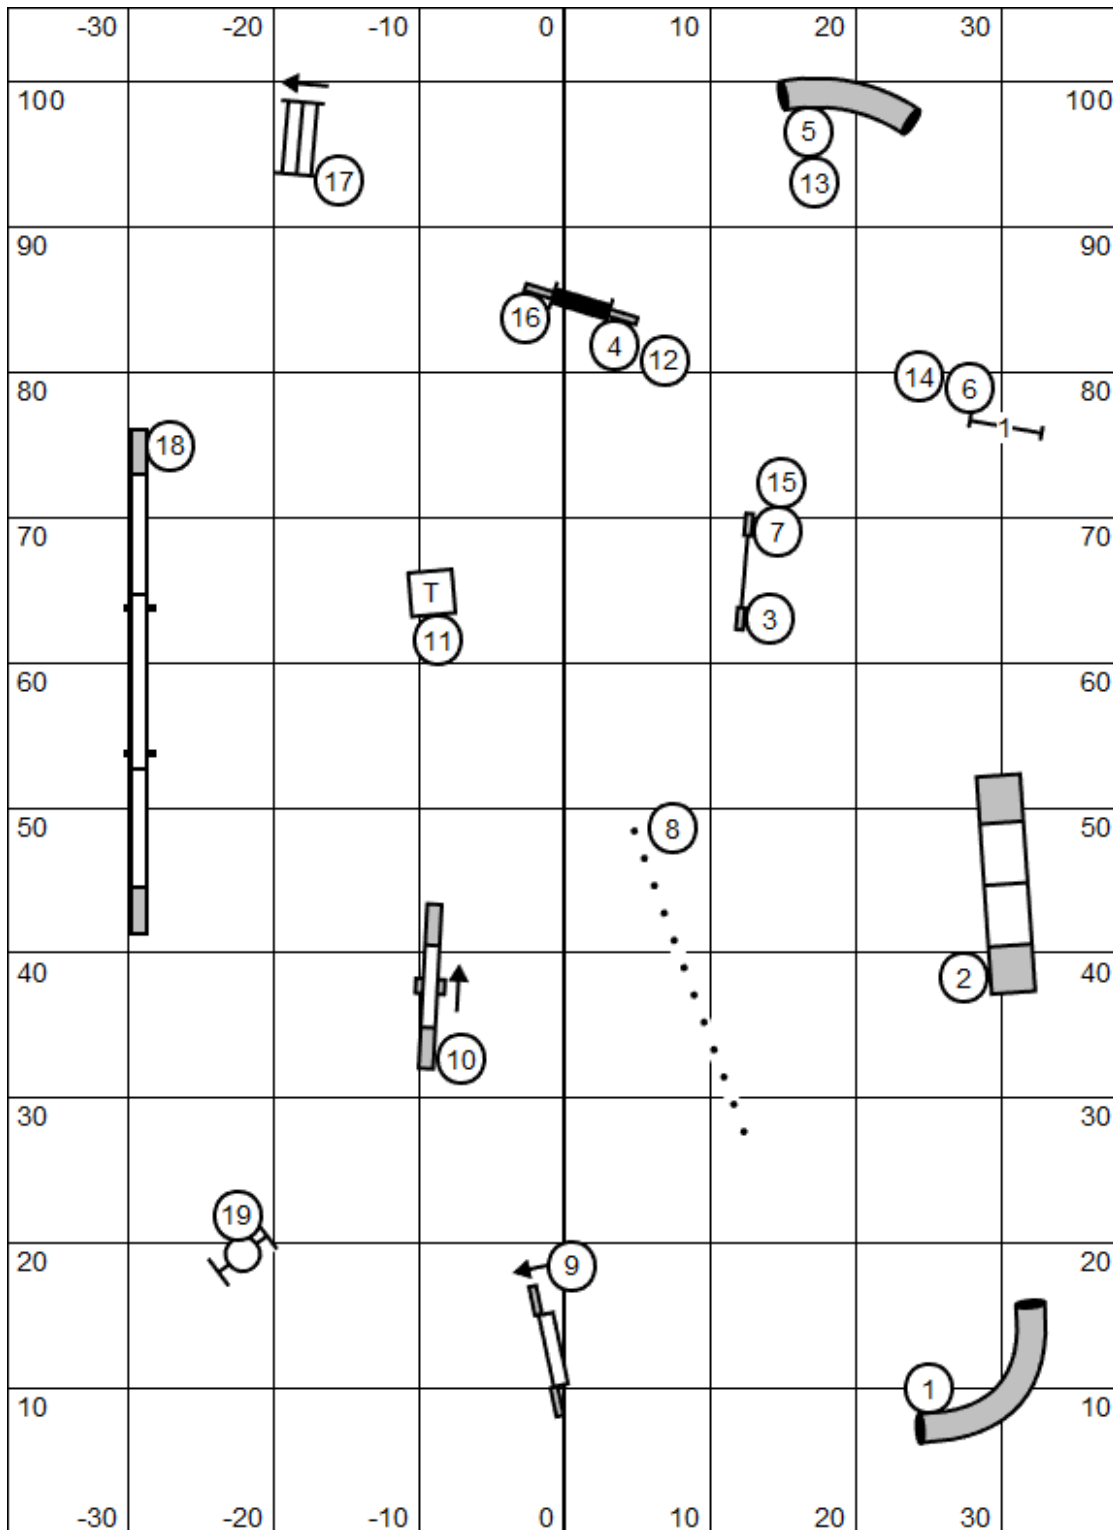

EXIT

**PREMIER STANDARD**

Icelandic Sheepdog Association of America

November 19, 2021

Amherst, NH

Designed by Zach Gulaboff Davis

Judged by Deb Hunt

ENTER