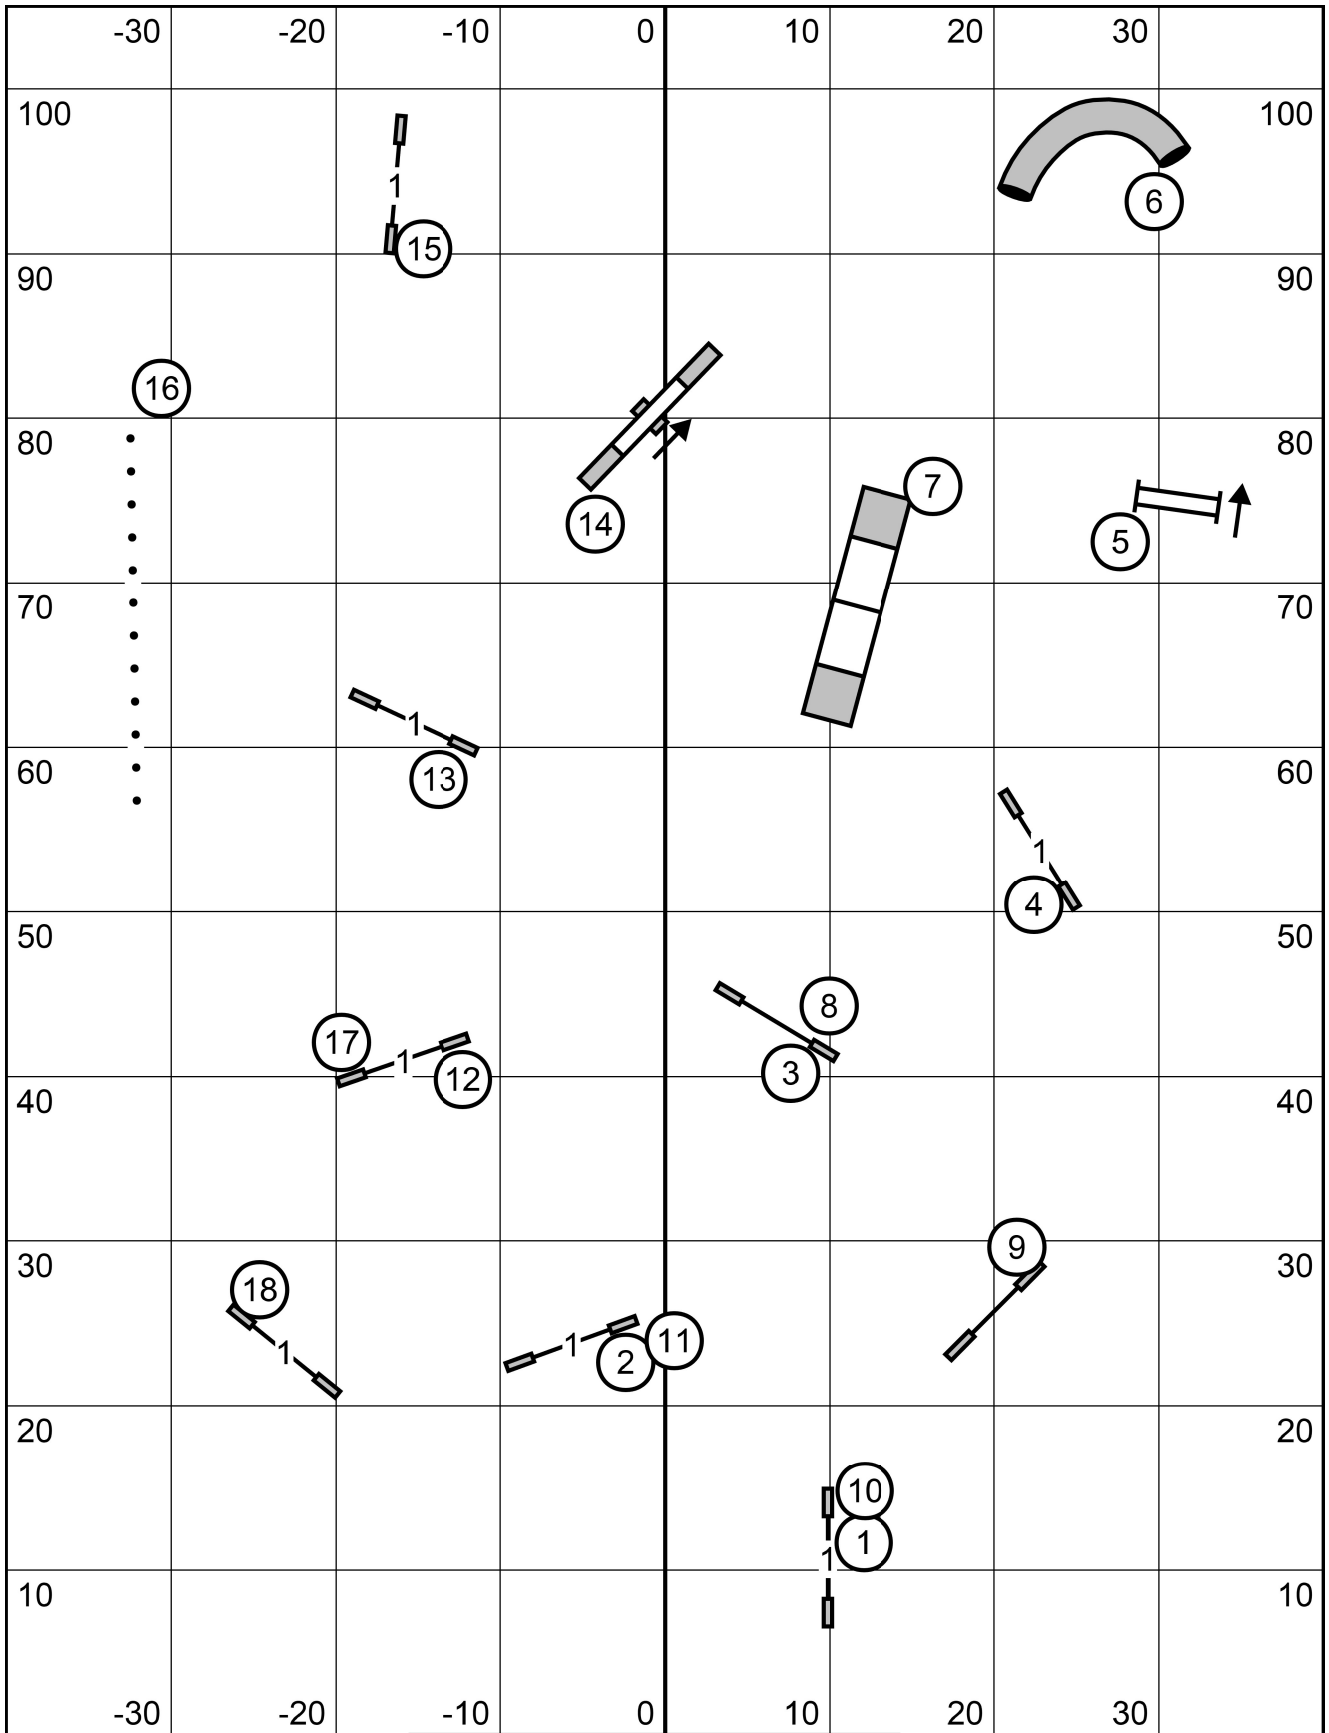

Middlesex County Kennel Club
Time 2 Beat
Sunday November 21, 2021
Designed by LaVar Griffin