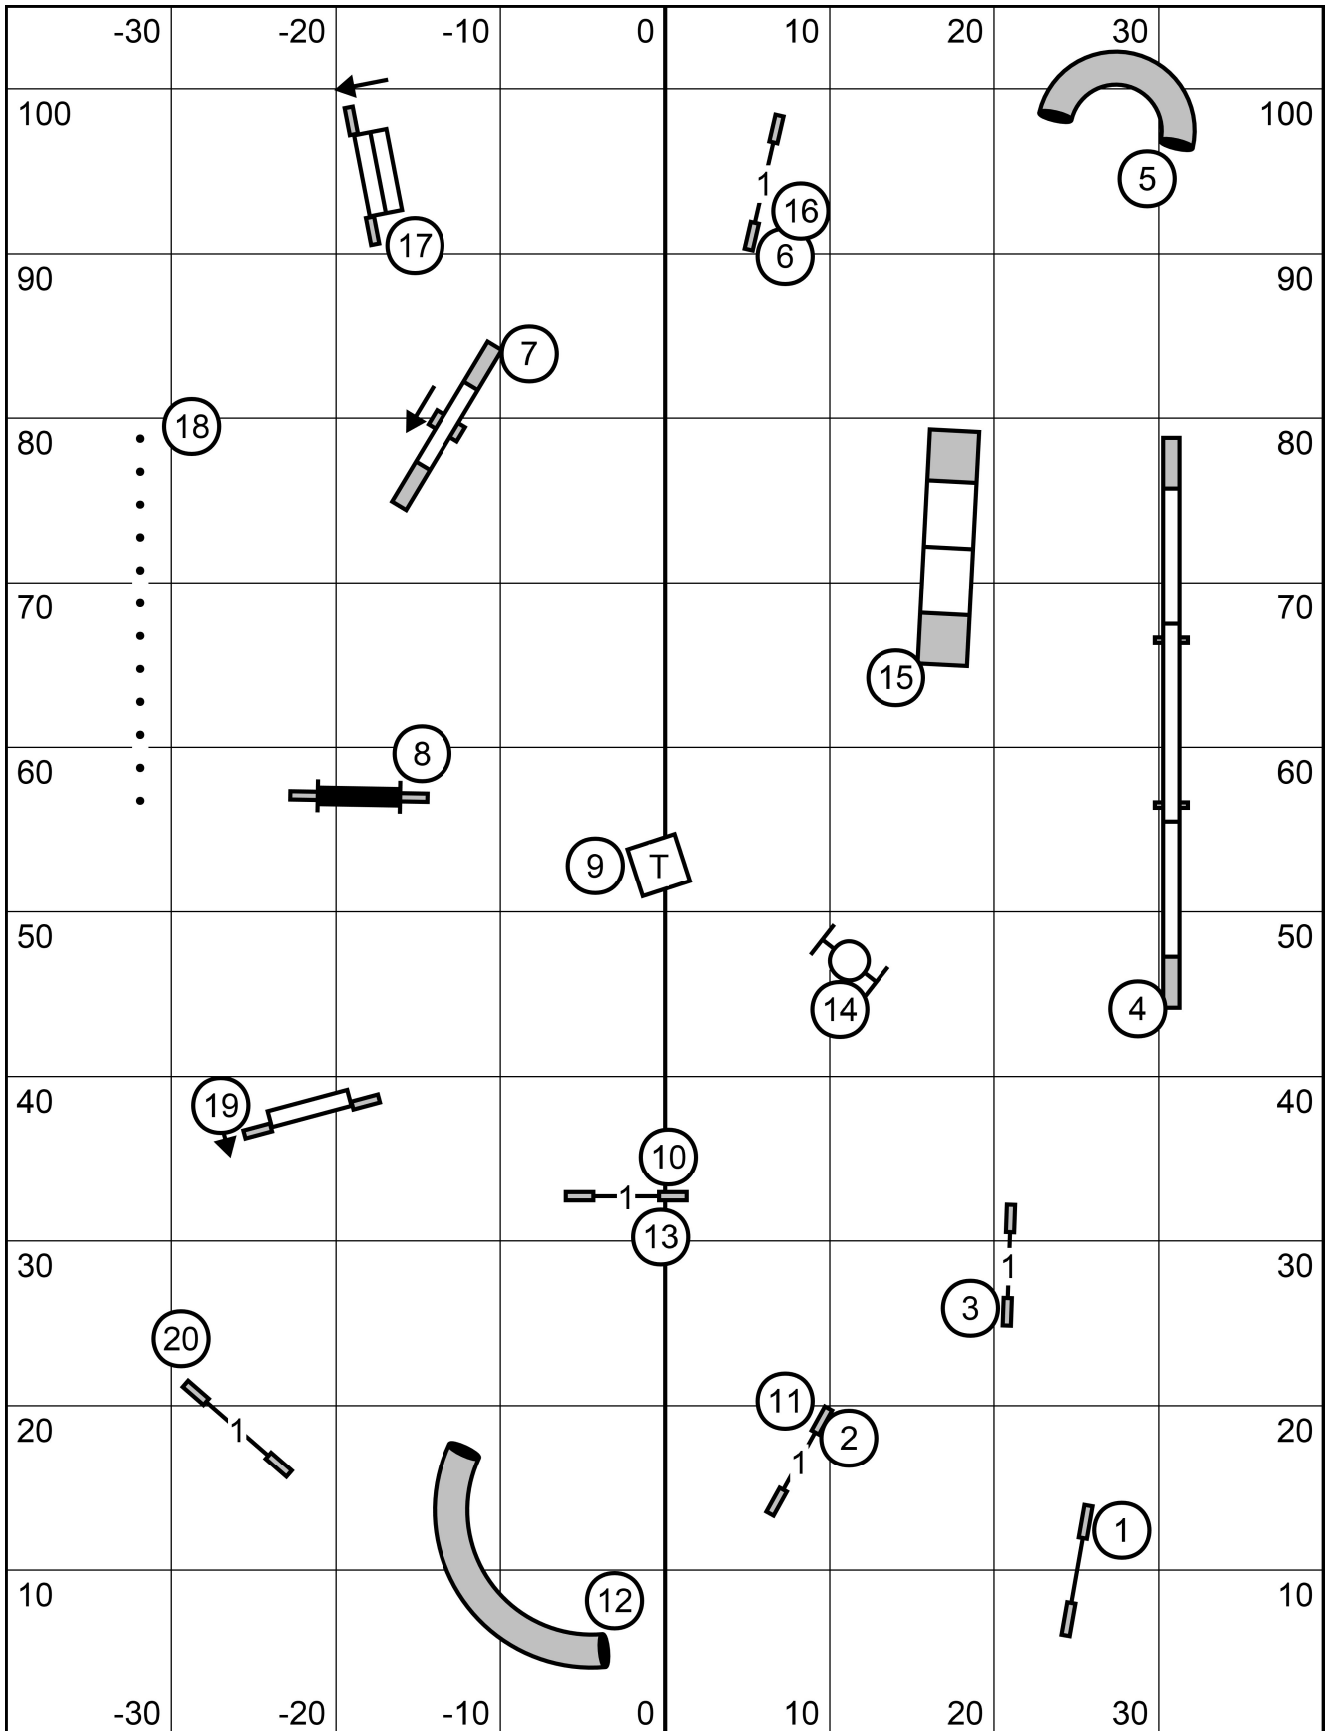

Middlesex County Kennel Club  
**Master/Excellent Jumpers With Weaves**  
 Sunday November 21, 2021  
 LaVar Griffin

Middlesex County Kennel Club  
**FAST (All Levels)**  
 Sunday November 21, 2021  
 LaVar Griffin

**Send Bonus**  
 Excellent **4-5-6 or 6-5-4**  
 Open **4-5 or 6-5 (Dashed Line)**  
 Novice **6-5 (Dotted Line)**

Middlesex County Kennel Club  
**Master/Excellent Standard**  
 Sunday November 21, 2021  
 LaVar Griffin

Middlesex County Kennel Club  
**Open Standard**  
Sunday November 21, 2021  
Designed by LaVar Griffin

Middlesex County Kennel Club  
**Novice Standard**  
 Sunday November 21, 2021  
 Designed by LaVar Griffin