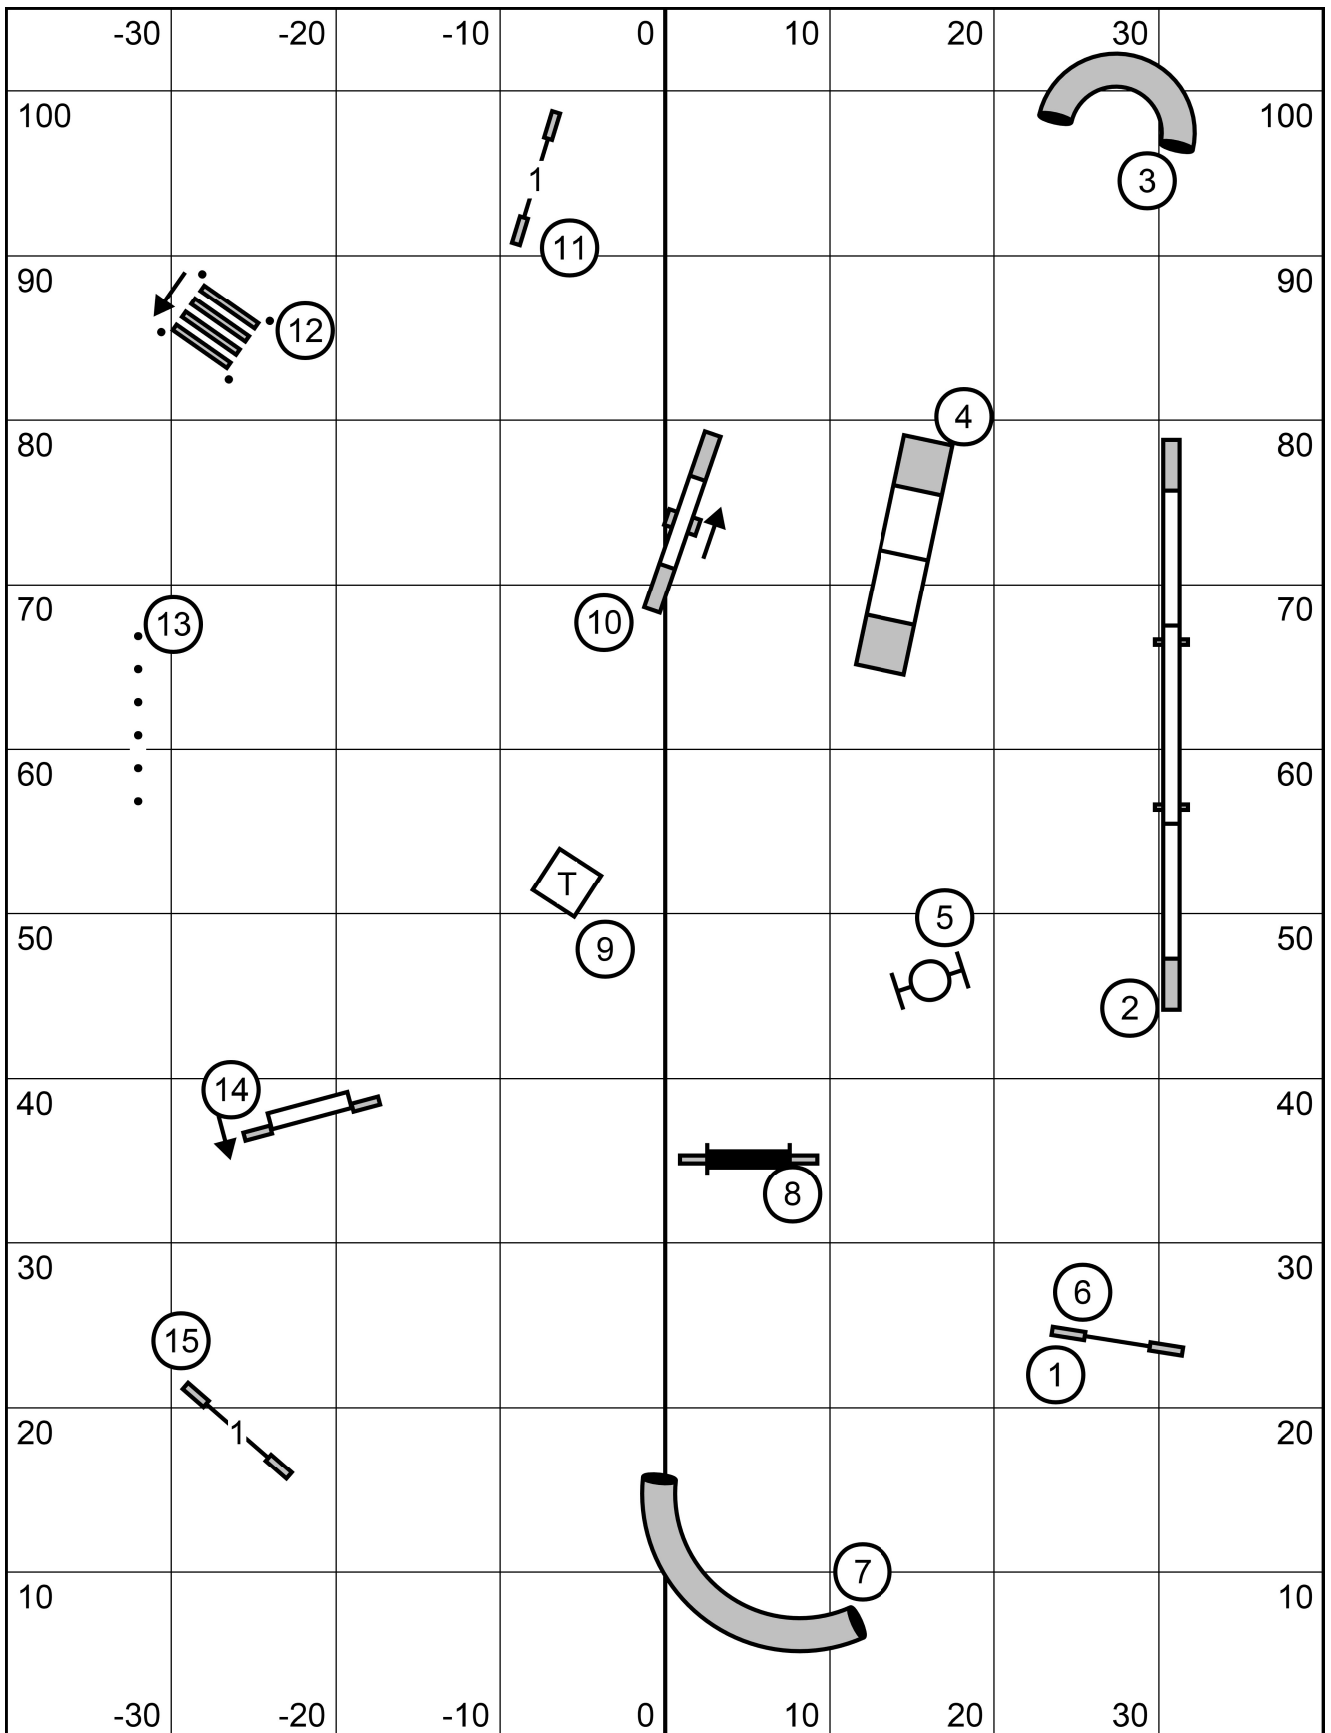

Middlesex County Kennel Club  
**Master/Excellent Jumpers With Weaves**  
 Sunday November 21, 2021  
 LaVar Griffin

Middlesex County Kennel Club  
**FAST (All Levels)**  
 Sunday November 21, 2021  
 LaVar Griffin

**Send Bonus**  
 Excellent **4-5-6 or 6-5-4**  
 Open **4-5 or 6-5 (Dashed Line)**  
 Novice **6-5 (Dotted Line)**

Middlesex County Kennel Club  
**Master/Excellent Standard**  
 Sunday November 21, 2021  
 LaVar Griffin

Middlesex County Kennel Club  
**Open Standard**  
Sunday November 21, 2021  
Designed by LaVar Griffin

Middlesex County Kennel Club  
**Novice Standard**  
 Sunday November 21, 2021  
 Designed by LaVar Griffin