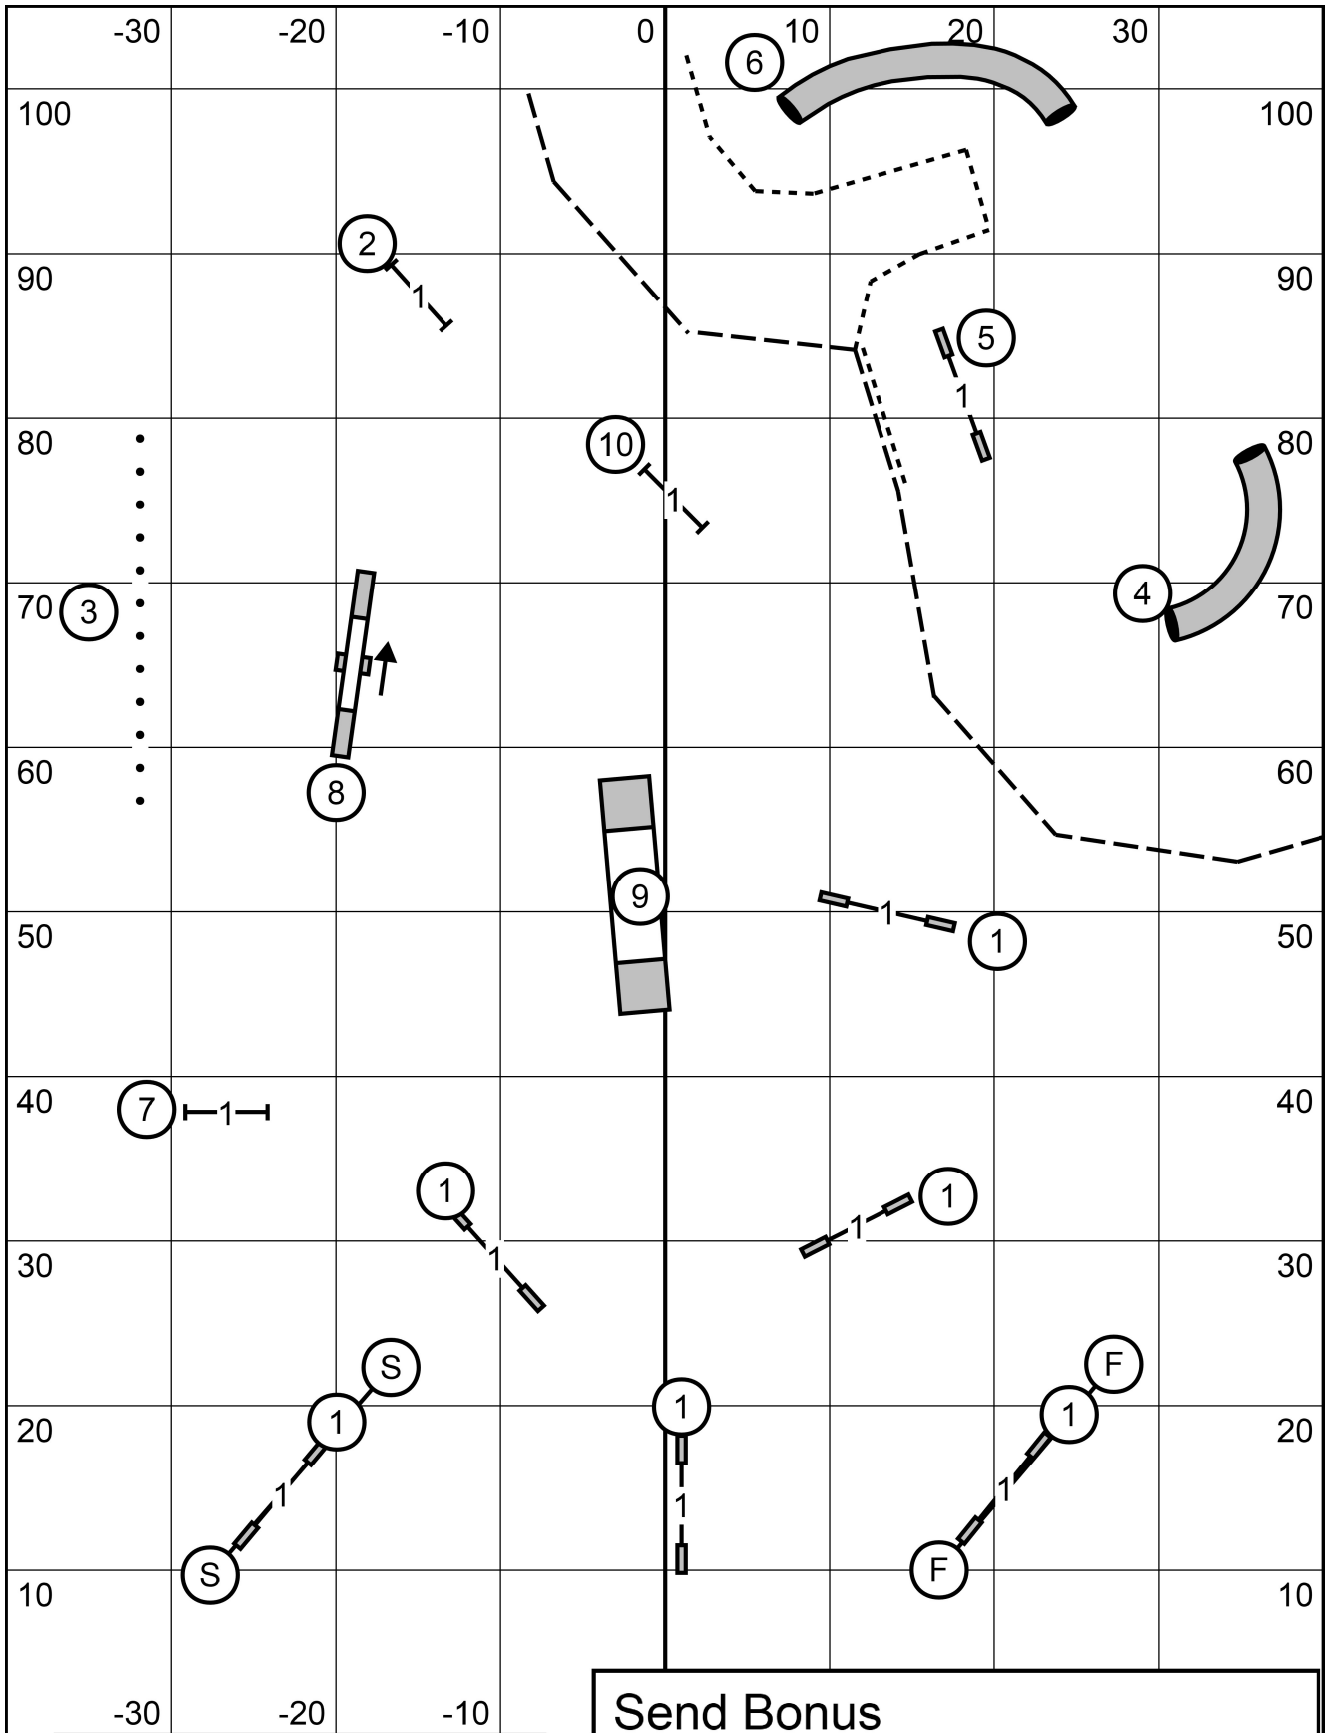

Middlesex County Kennel Club  
**Master/Excellent Jumpers With Weaves**  
 Sunday November 21, 2021  
 LaVar Griffin

Middlesex County Kennel Club  
**FAST (All Levels)**  
 Sunday November 21, 2021  
 LaVar Griffin

**Send Bonus**  
 Excellent **4-5-6 or 6-5-4**  
 Open **4-5 or 6-5 (Dashed Line)**  
 Novice **6-5 (Dotted Line)**

Middlesex County Kennel Club  
**Master/Excellent Standard**  
 Sunday November 21, 2021  
 LaVar Griffin

Middlesex County Kennel Club  
**Open Standard**  
Sunday November 21, 2021  
Designed by LaVar Griffin

Middlesex County Kennel Club  
**Novice Standard**  
 Sunday November 21, 2021  
 Designed by LaVar Griffin