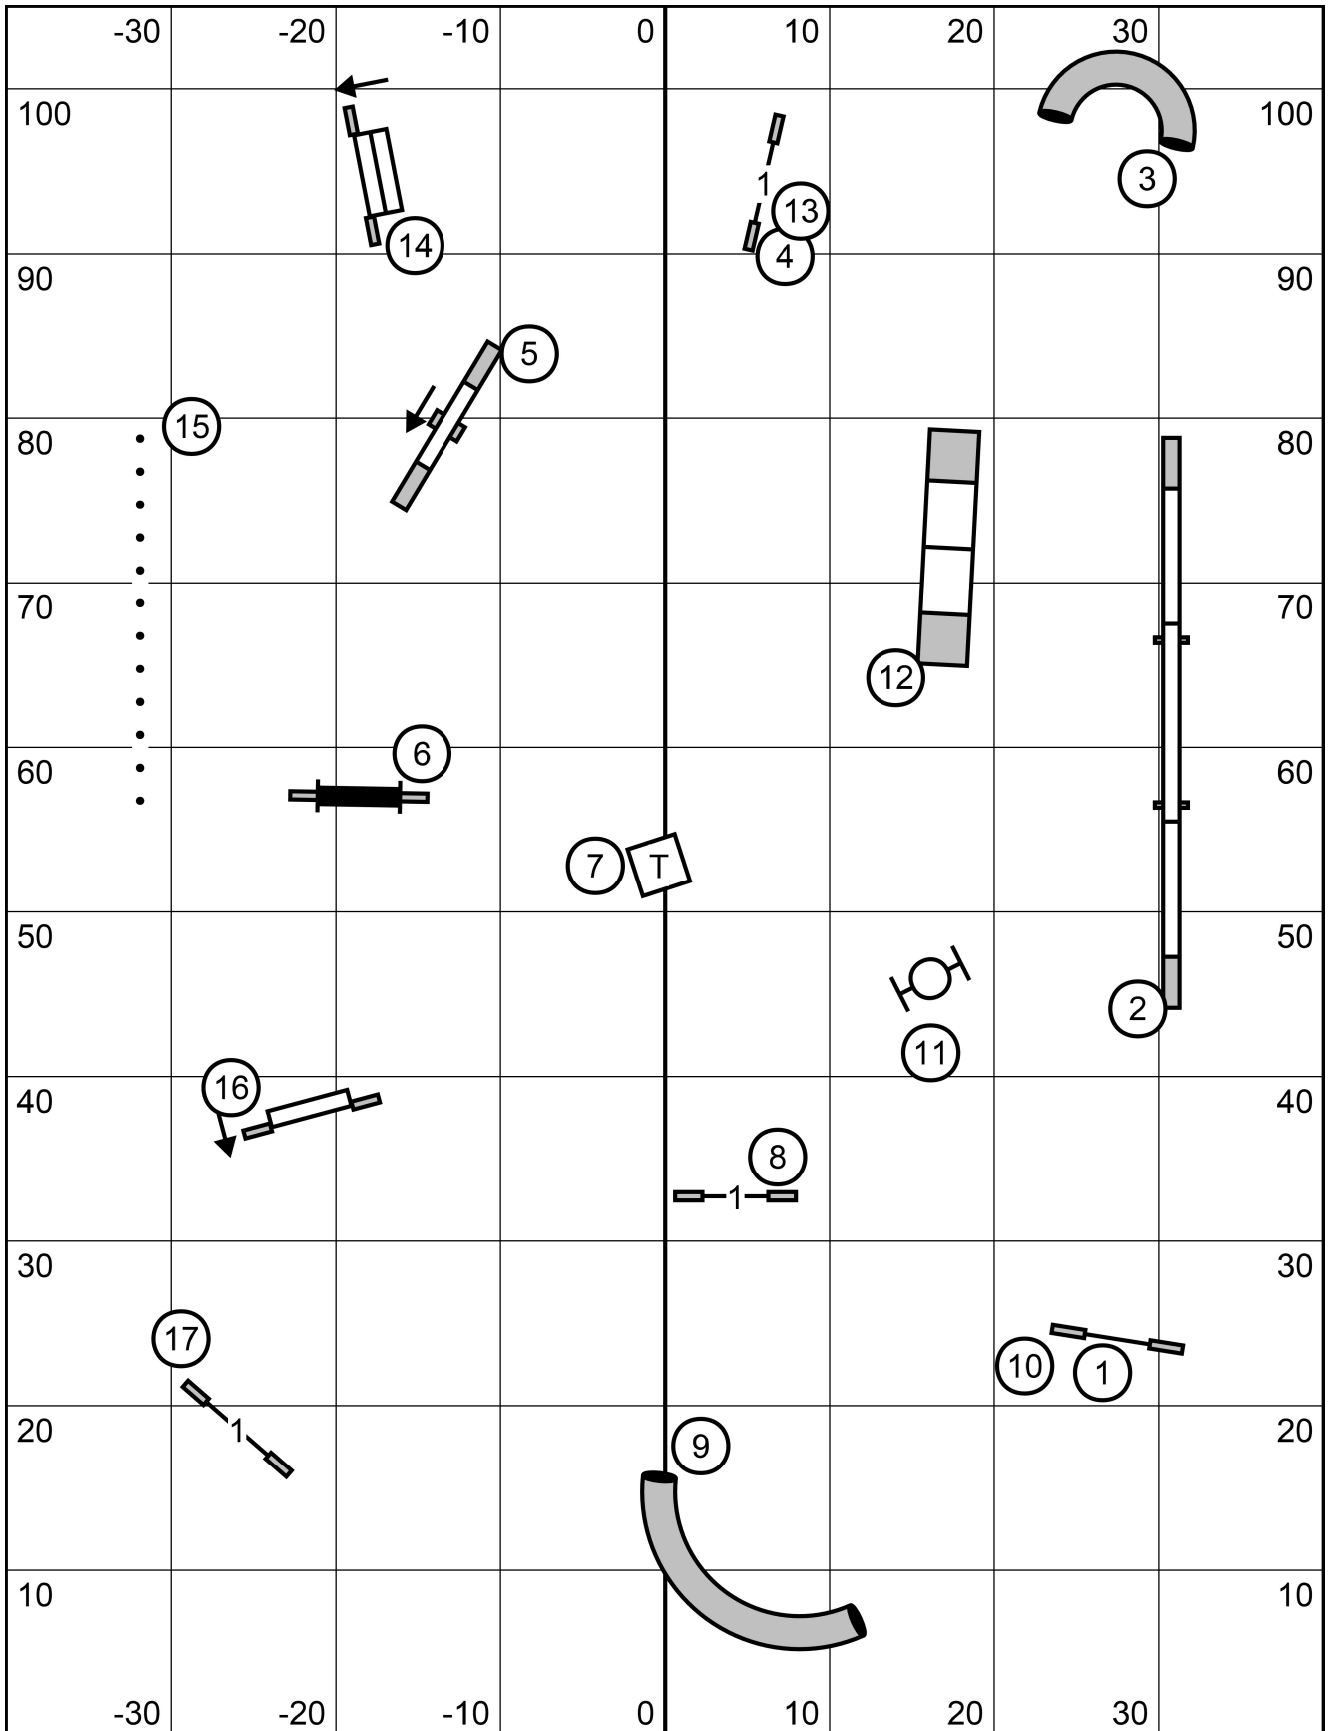

Middlesex County Kennel Club  
**Master/Excellent Jumpers With Weaves**  
 Sunday November 21, 2021  
 LaVar Griffin

Middlesex County Kennel Club  
**FAST (All Levels)**  
 Sunday November 21, 2021  
 LaVar Griffin

**Send Bonus**  
 Excellent **4-5-6 or 6-5-4**  
 Open **4-5 or 6-5 (Dashed Line)**  
 Novice **6-5 (Dotted Line)**

Middlesex County Kennel Club  
**Master/Excellent Standard**  
 Sunday November 21, 2021  
 LaVar Griffin

Middlesex County Kennel Club  
**Open Standard**  
Sunday November 21, 2021  
Designed by LaVar Griffin

Middlesex County Kennel Club  
**Novice Standard**  
 Sunday November 21, 2021  
 Designed by LaVar Griffin