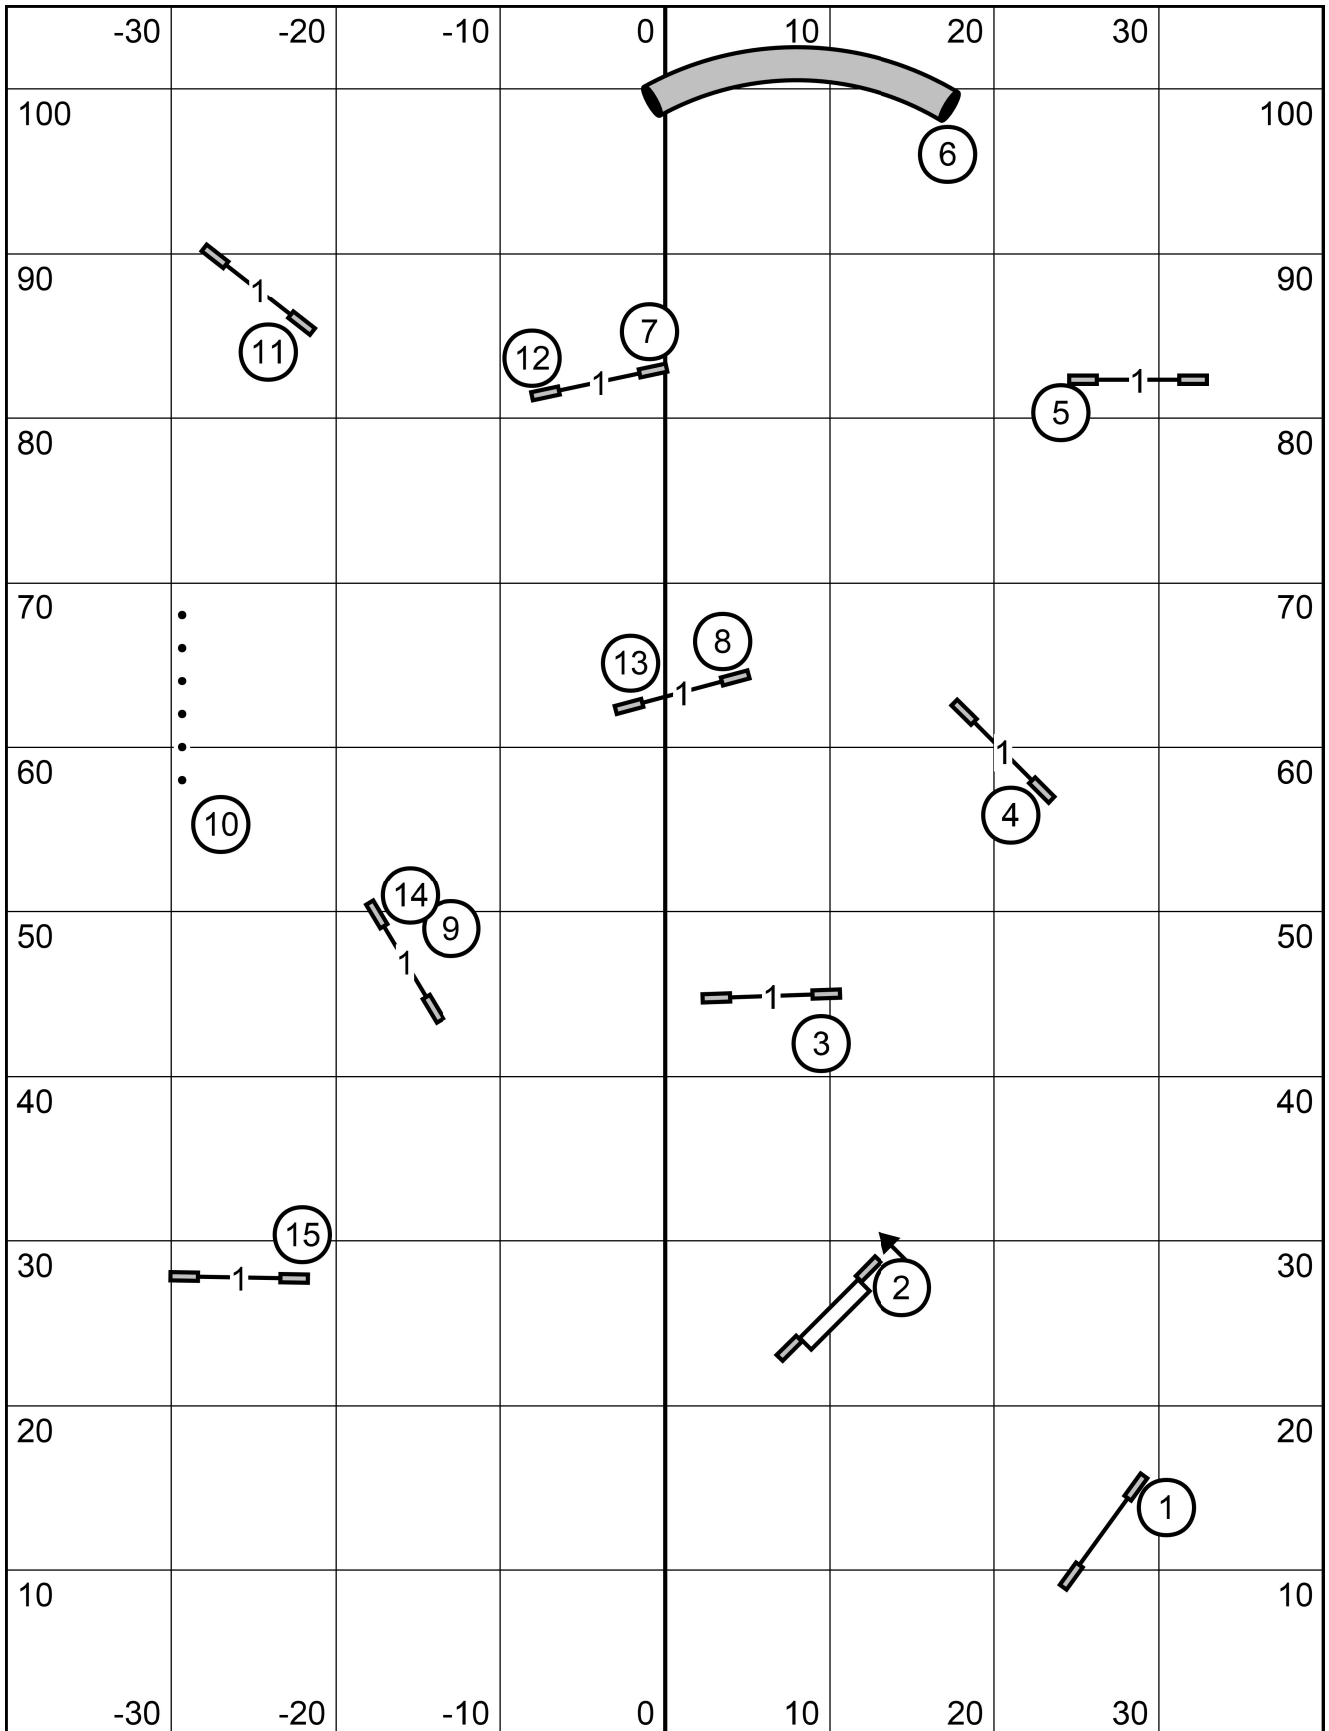

Middlesex County Kennel Club
Novice Jumpers With Weaves
Sunday November 21, 2021
Designed by LaVar Griffin