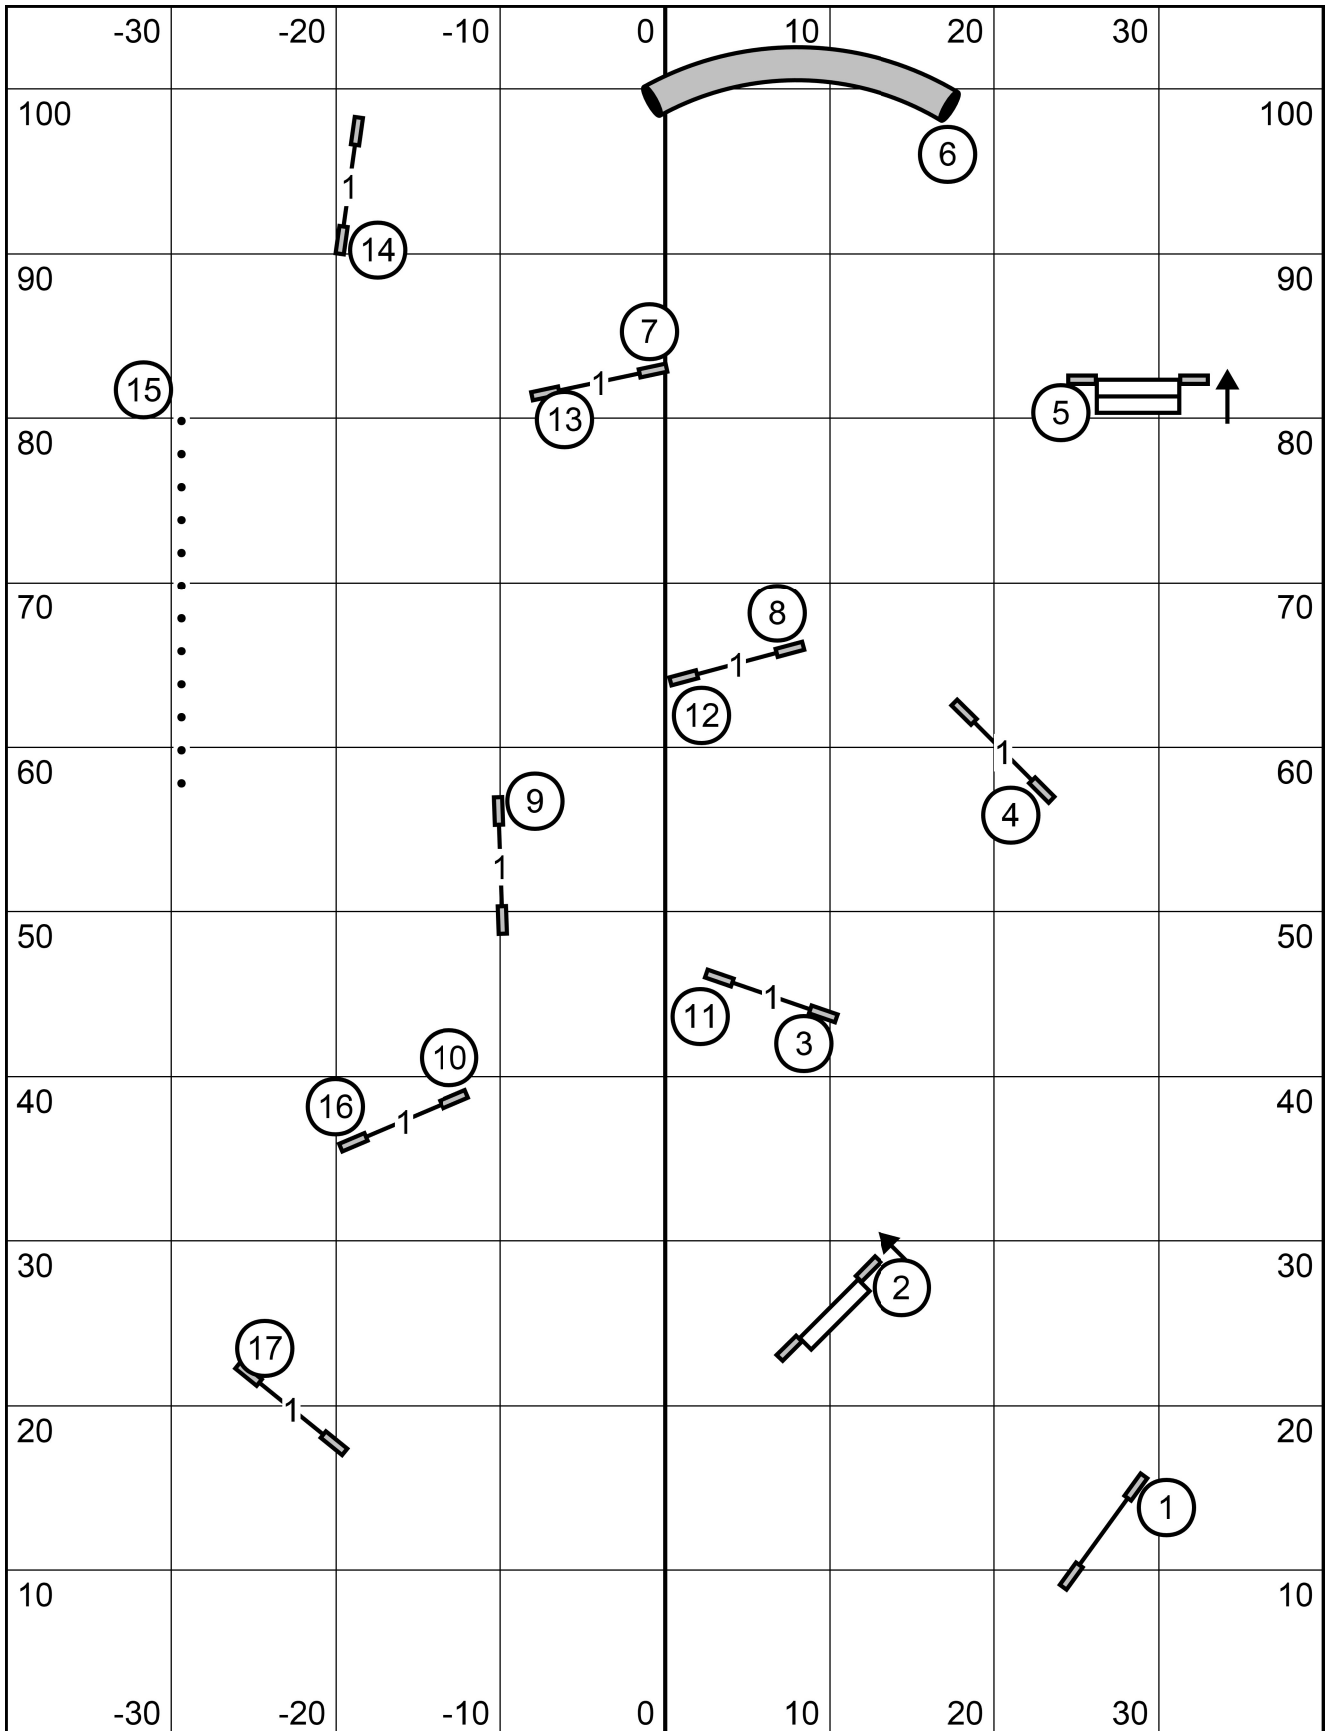

Middlesex County Kennel Club
Open Jumpers With Weaves
Sunday November 21, 2021
Designed by LaVar Griffin