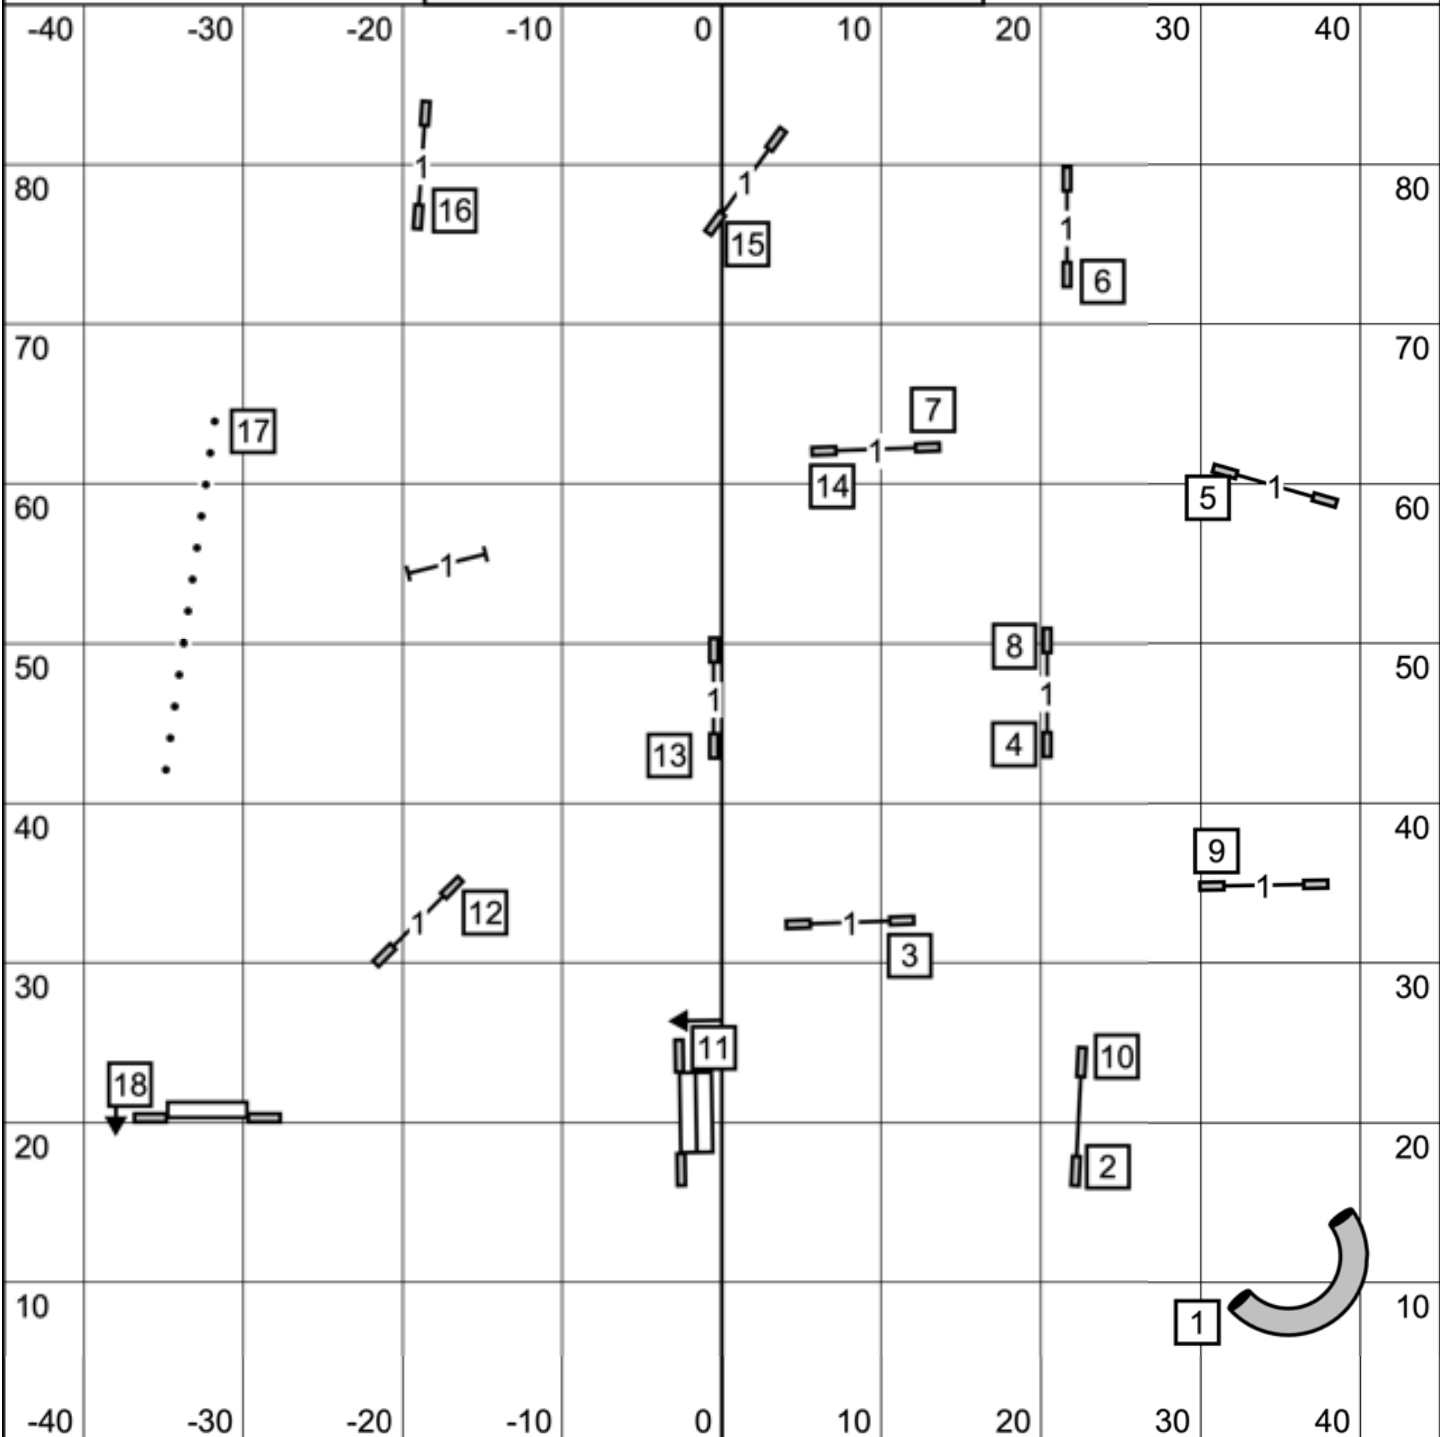

# Premier JWW

Exit

Colonial Shetland Sheepdog Club, Walpole, Ma  
 12/4/21 90 x 90 Indoors on turf  
 Judge Cheri Tyre-Roberts

T/S

Enter

# Excellent/ Master JWW

Exit

Colonial Shetland Sheepdog Club, Walpole, Ma  
 12/4/21 90 x 90 Indoors on turf  
 Judge Cheri Tyre-Roberts

T/S Enter

# Novice JWW

Exit

Colonial Shetland Sheepdog Club, Walpole, Ma  
12/4/21 90 x 90 Indoors on turf  
Judge Cheri Tyre-Roberts

T/S

Enter