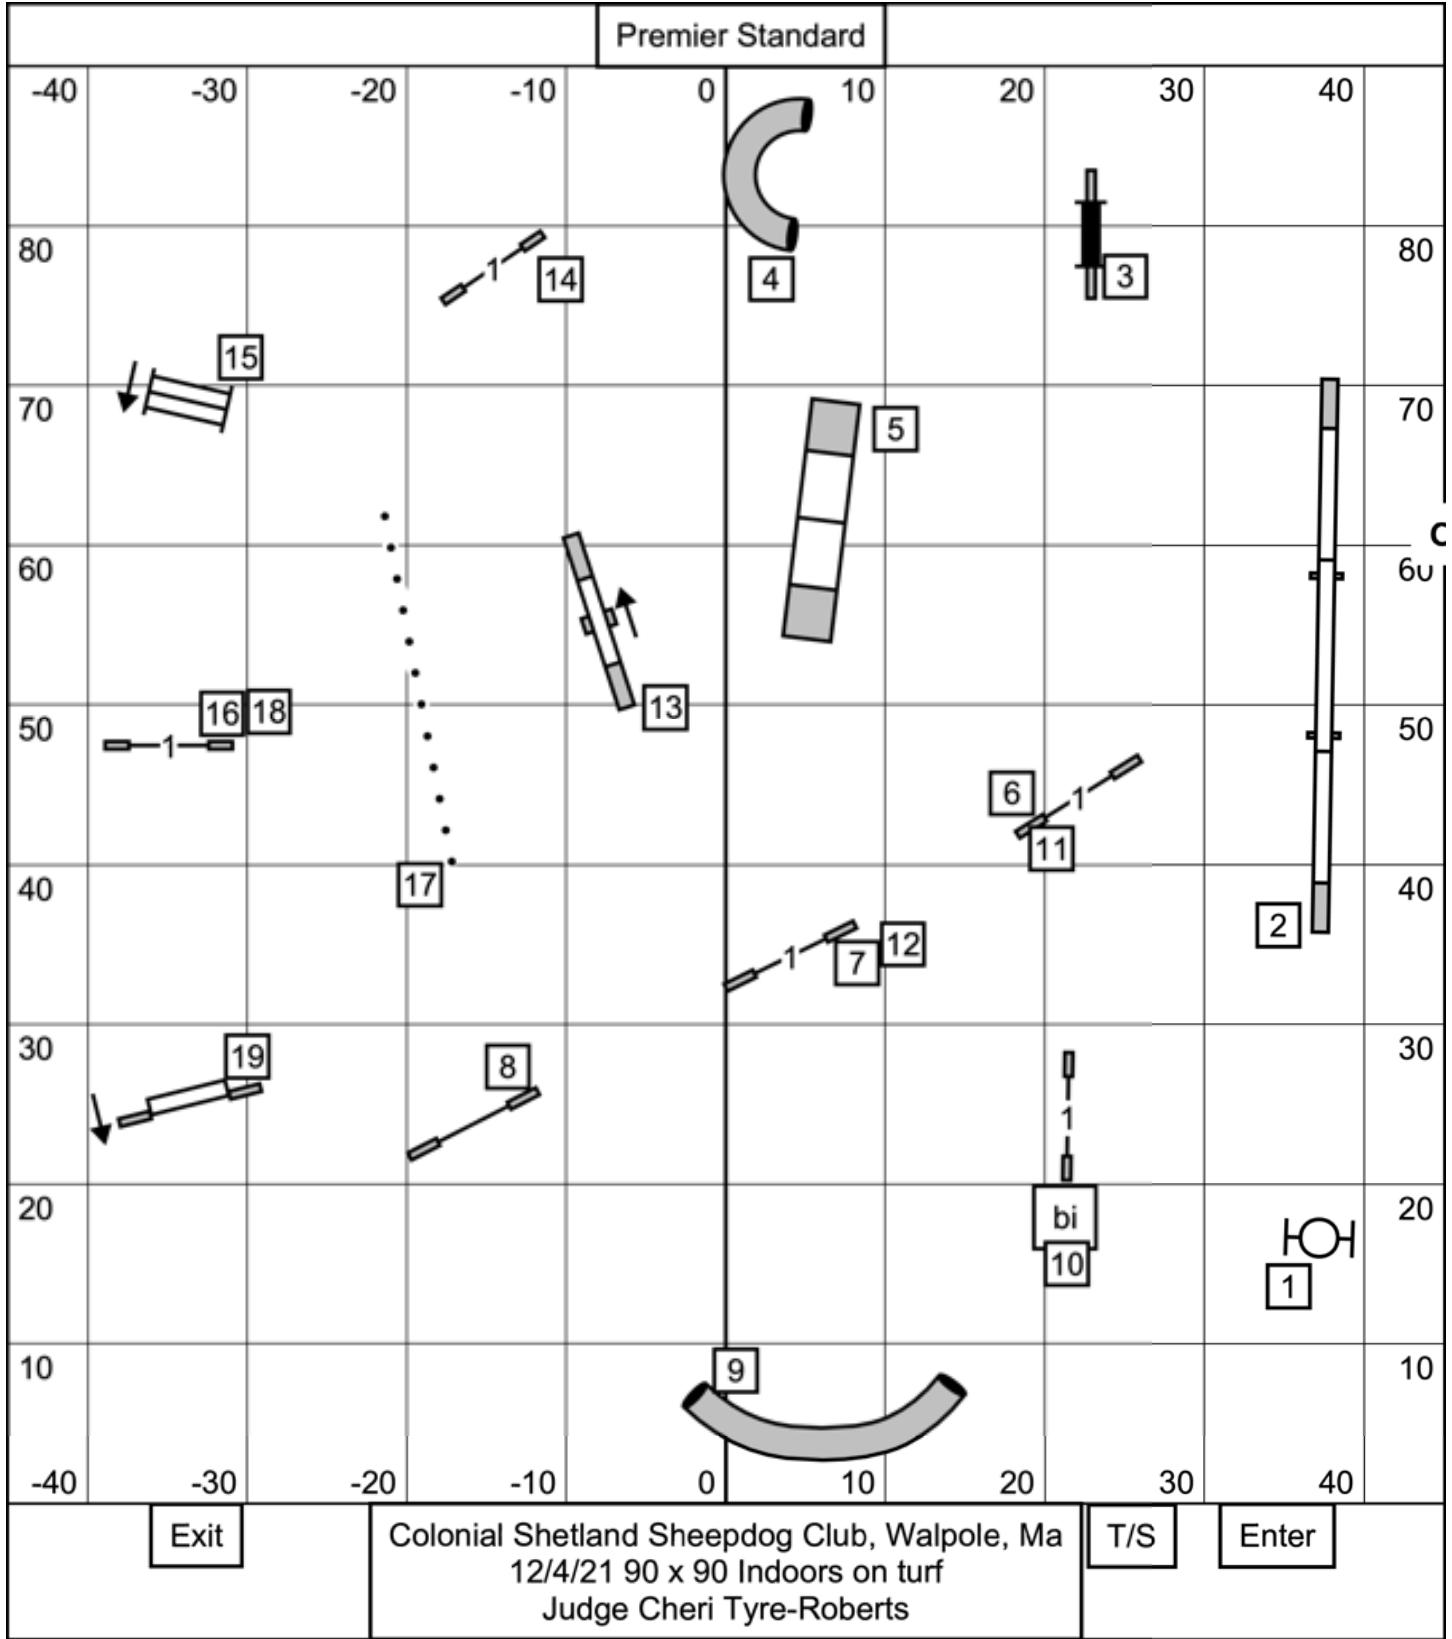

# Premier JWW

Exit

Colonial Shetland Sheepdog Club, Walpole, Ma  
 12/4/21 90 x 90 Indoors on turf  
 Judge Cheri Tyre-Roberts

T/S

Enter

# Excellent/ Master JWW

Exit

Colonial Shetland Sheepdog Club, Walpole, Ma  
 12/4/21 90 x 90 Indoors on turf  
 Judge Cheri Tyre-Roberts

T/S Enter

# Novice JWW

Exit

Colonial Shetland Sheepdog Club, Walpole, Ma  
12/4/21 90 x 90 Indoors on turf  
Judge Cheri Tyre-Roberts

T/S

Enter