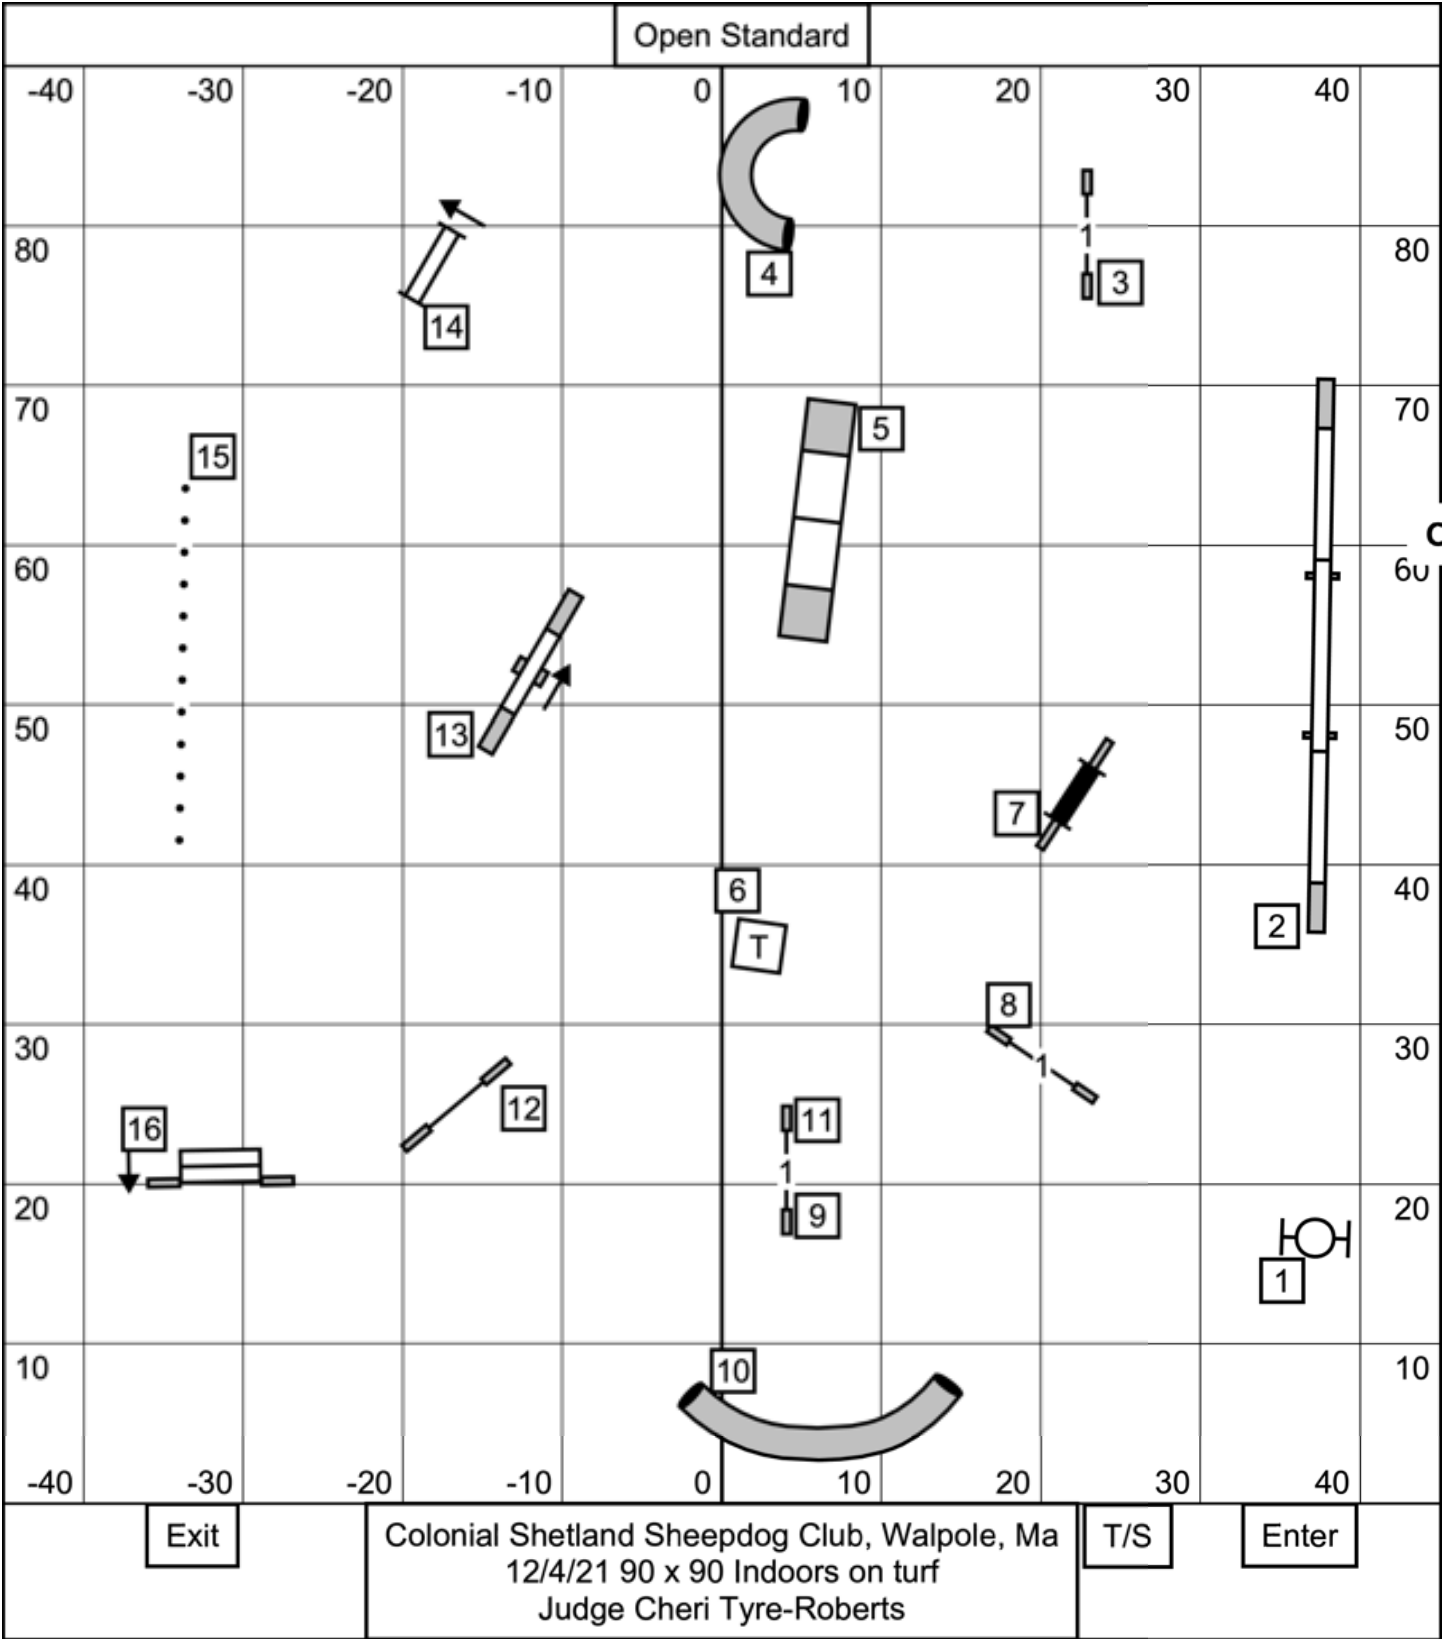

# Excellent/ Master JWW

Exit

Colonial Shetland Sheepdog Club, Walpole, Ma  
 12/4/21 90 x 90 Indoors on turf  
 Judge Cheri Tyre-Roberts

T/S Enter

# Novice JWW

Exit

Colonial Shetland Sheepdog Club, Walpole, Ma  
12/4/21 90 x 90 Indoors on turf  
Judge Cheri Tyre-Roberts

T/S

Enter