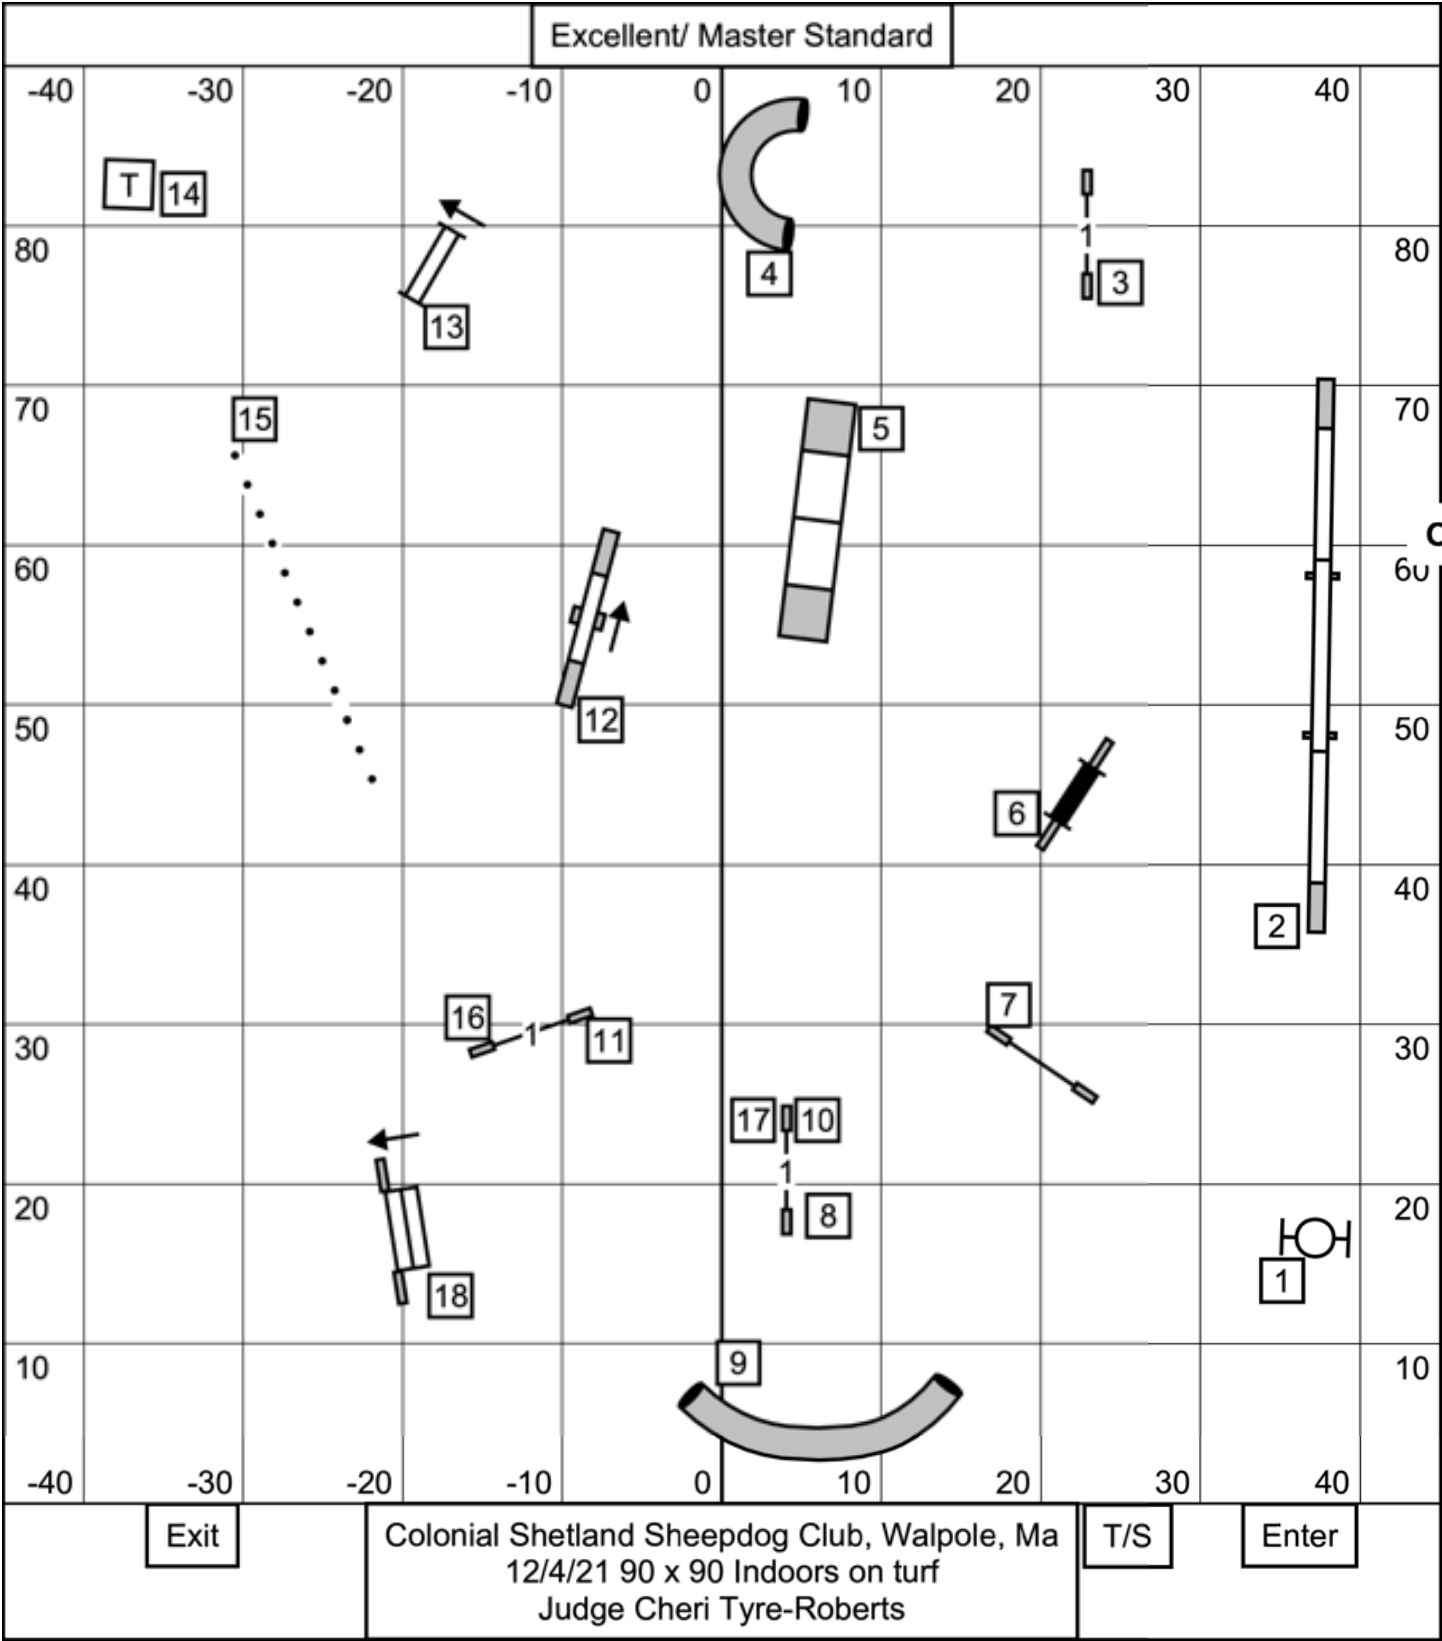

# Excellent/ Master JWW

Exit

Colonial Shetland Sheepdog Club, Walpole, Ma  
 12/4/21 90 x 90 Indoors on turf  
 Judge Cheri Tyre-Roberts

T/S Enter

# Novice JWW

Exit

Colonial Shetland Sheepdog Club, Walpole, Ma  
12/4/21 90 x 90 Indoors on turf  
Judge Cheri Tyre-Roberts

T/S

Enter