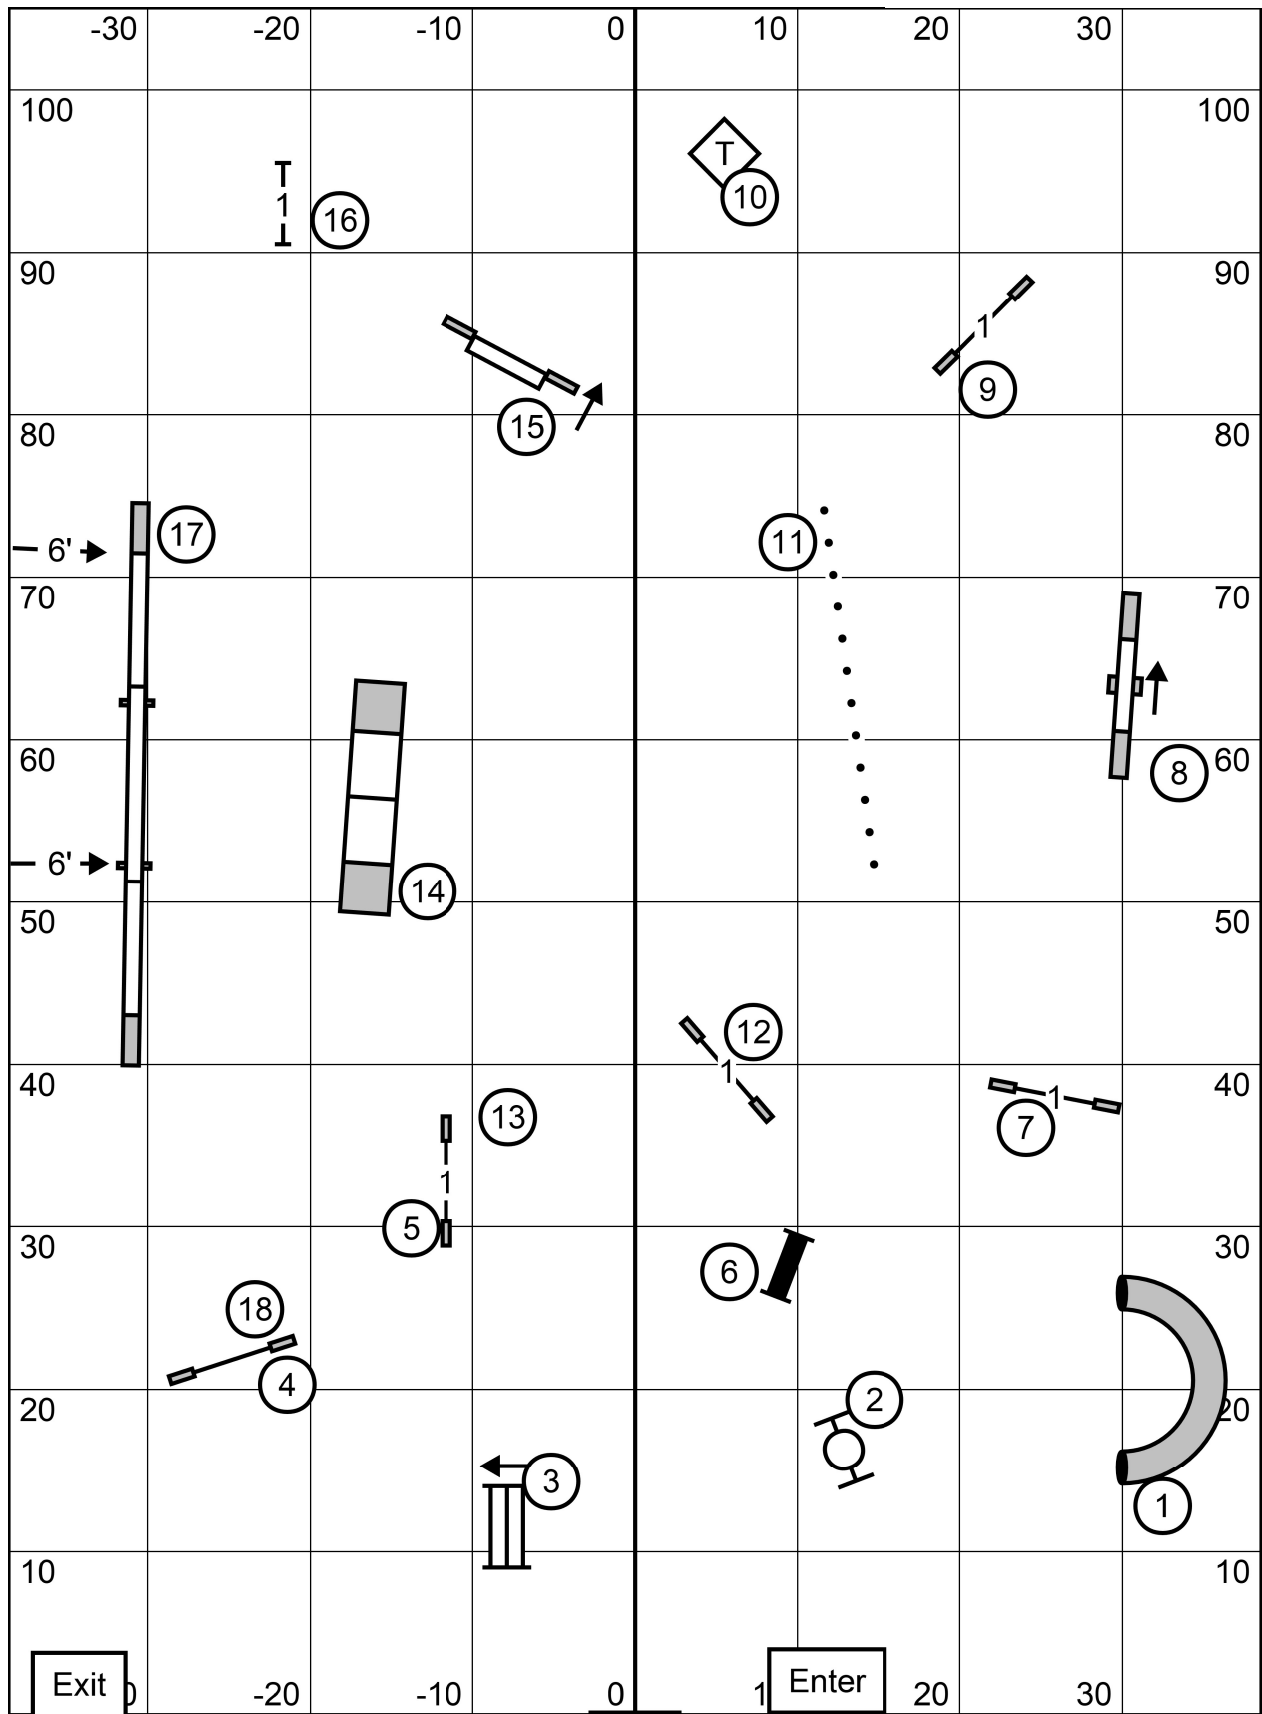

EX/Mas- 8-4 Square -3
 (4 Square is a Backside)
 Solid Line

Open 8-4 Circle in Flow
 Dotted Line

Novice
 8-4 Circles in Flow
 Dashed

Yankee Golden Retriever Club
 American K9
 Amherst, NH
 December 11, 2021 Saturday

T/S

ALL FAST

Indoors on Turf
 77 X 105
 Judge: Linda Syner

Yankee Golden Retriever Club
 American K9
 Amherst, NH
 December 11, 2021 Saturday

Master/Excellent Standard

Indoors on Turf
 77 X 105
 Judge: Linda Syner