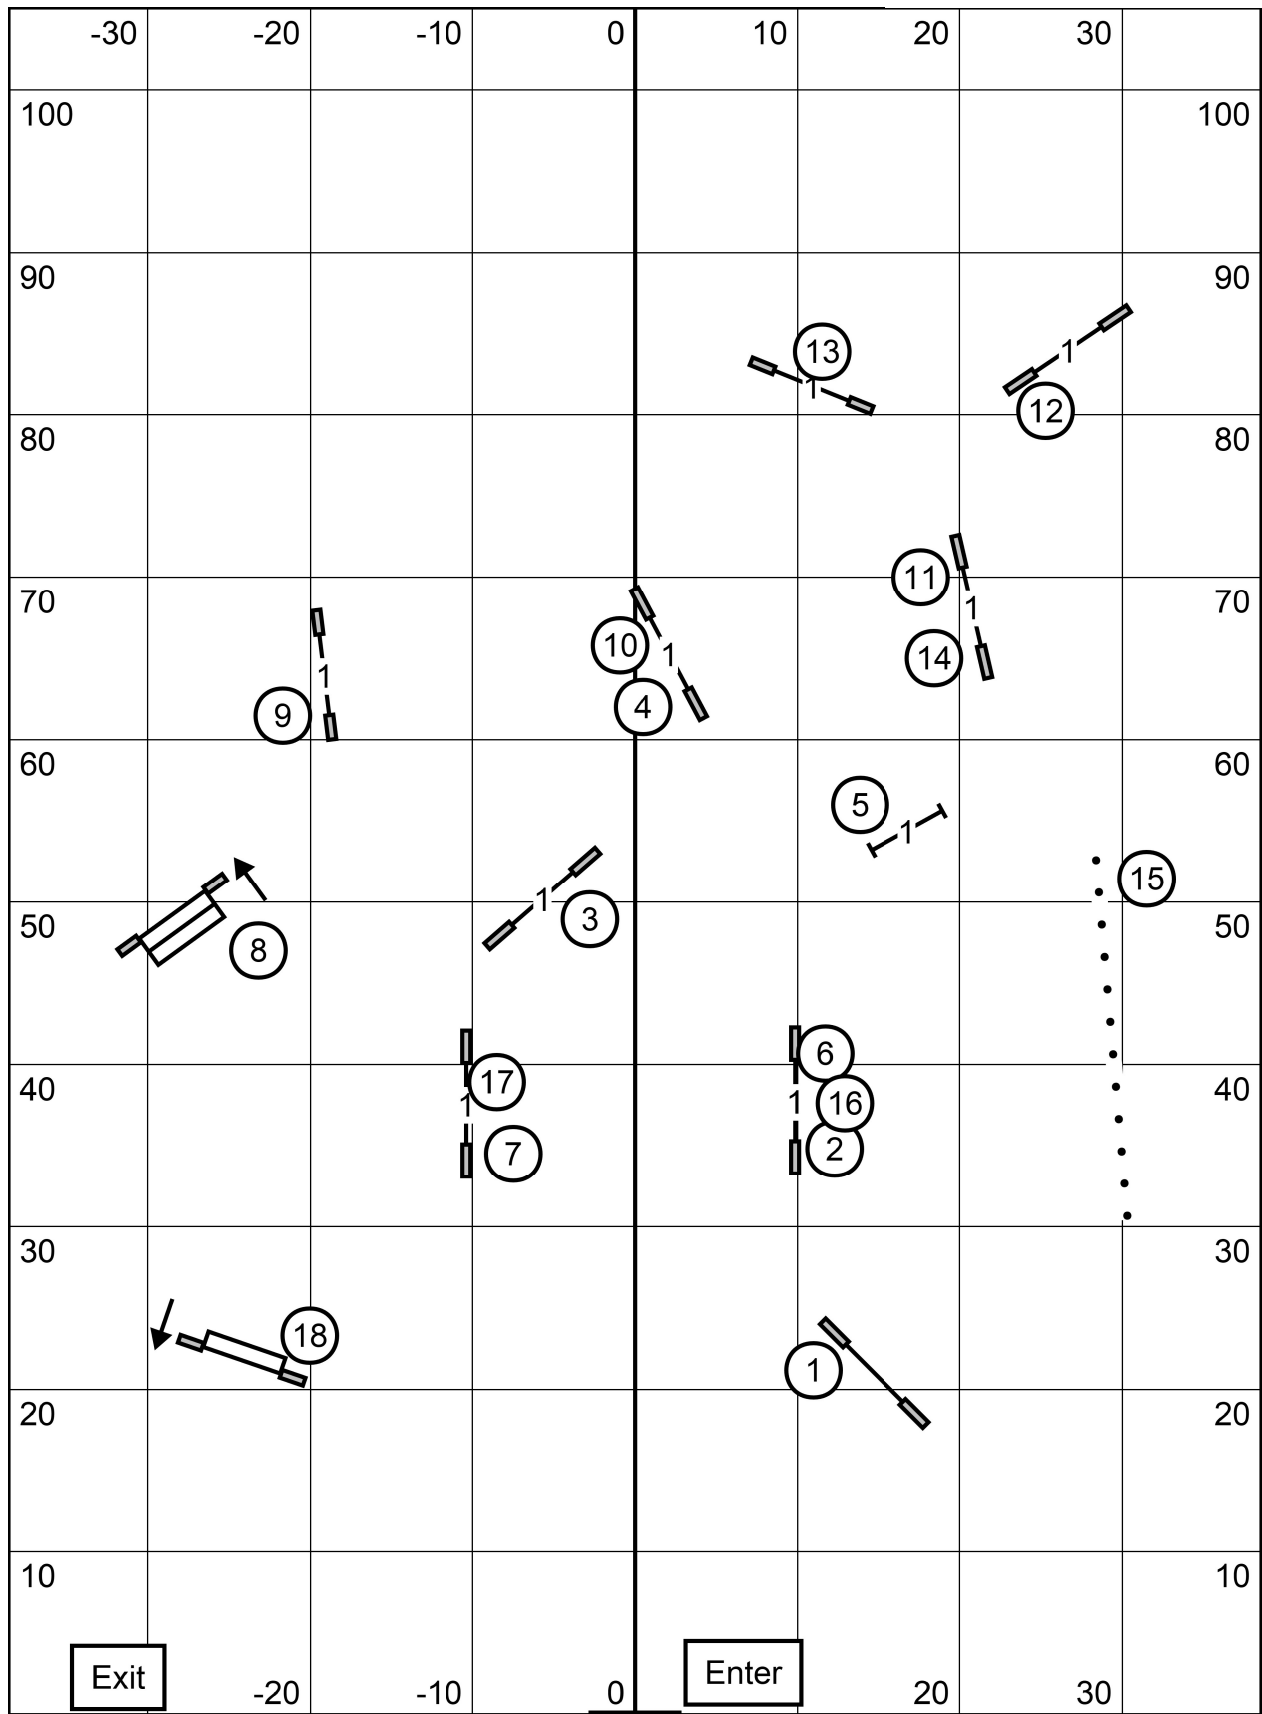

EX/Mas- 8-4 Square -3
 (4 Square is a Backside)
 Solid Line

Open 8-4 Circle in Flow
 Dotted Line

Novice
 8-4 Circles in Flow
 Dashed

Yankee Golden Retriever Club
 American K9
 Amherst, NH
 December 11, 2021 Saturday

T/S

Novice Standard

Indoors on Turf
 77 X 105
 Judge: Linda Syner

Yankee Golden Retriever Club
 American K9
 Amherst, NH
 December 11, 2021 Saturday

T/S **Master/Excellent Jumpers**

Indoors on Turf
 77 X 105
 Judge: Linda Syner