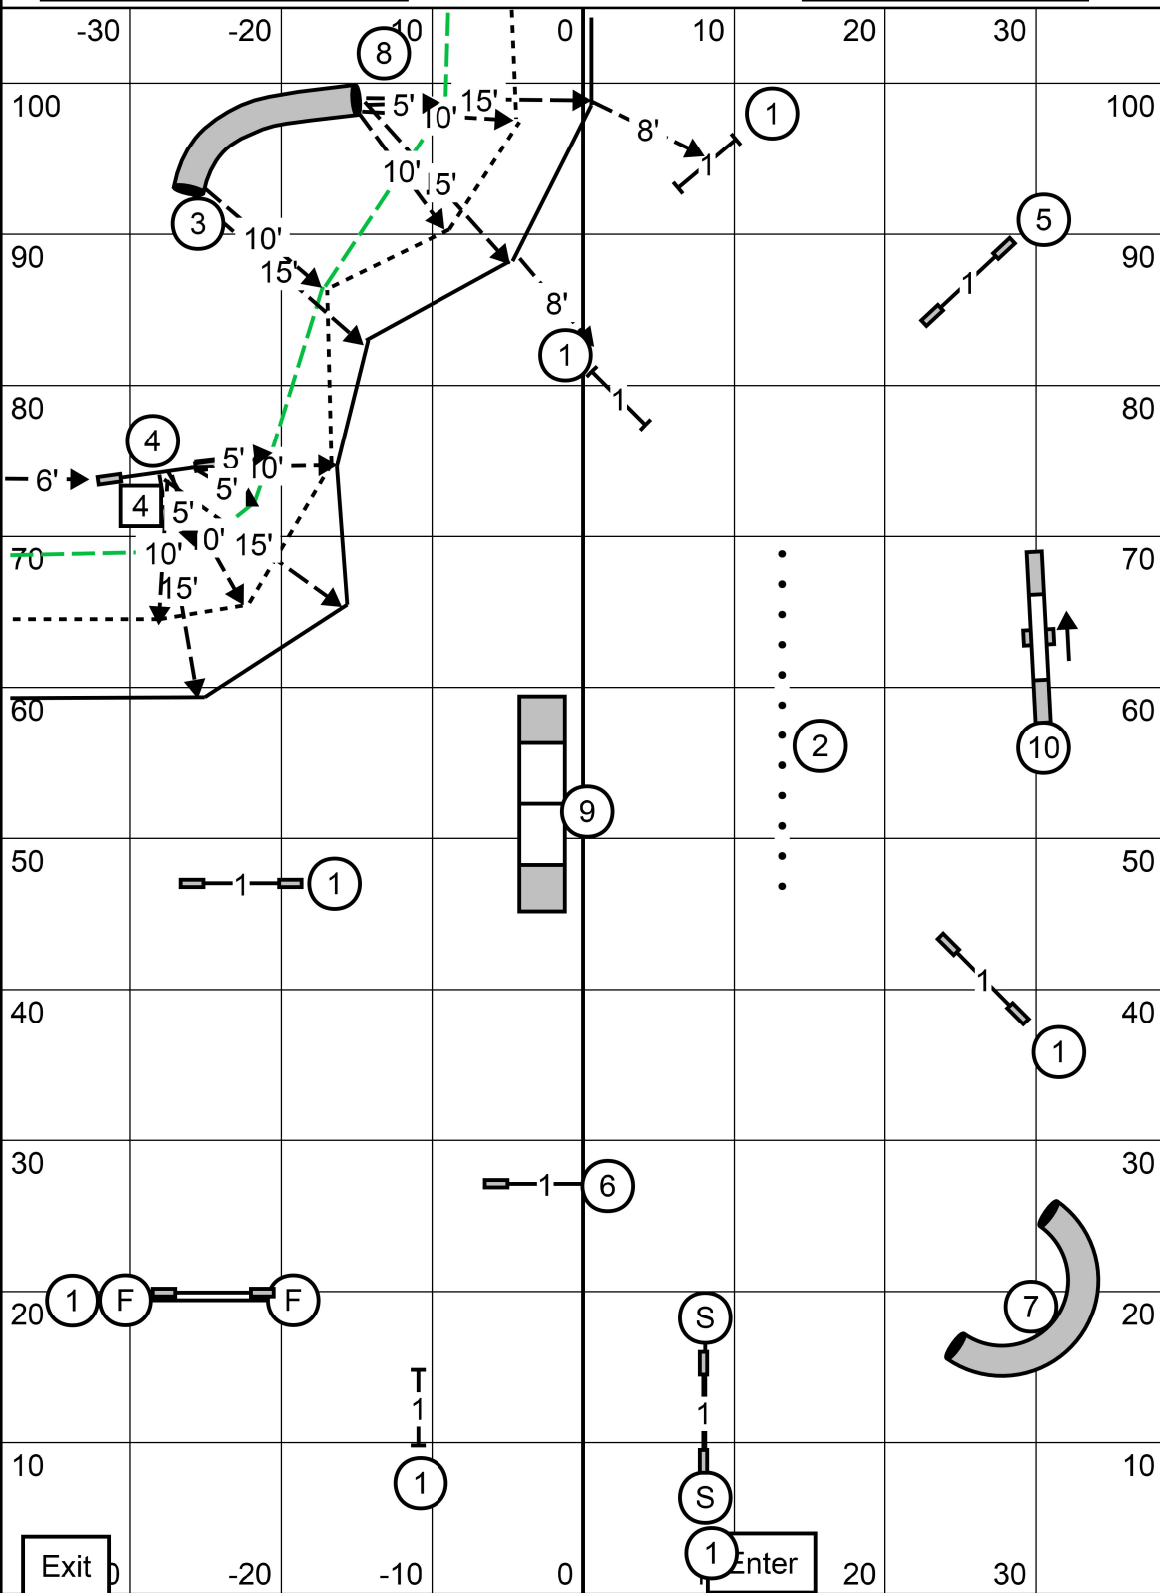

EX/Mas- 8-4 Square -3
 (4 Square is a Backside)
 Solid Line

Open 8-4 Circle in Flow
 Dotted Line

Novice
 8-4 Circles in Flow
 Dashed

Yankee Golden Retriever Club
 American K9
 Amherst, NH
 December 11, 2021 Saturday

T/S

ALL FAST

Indoors on Turf
 77 X 105
 Judge: Linda Syner

Yankee Golden Retriever Club
 American K9
 Amherst, NH
 December 11, 2021 Saturday

Master/Excellent Standard

Indoors on Turf
 77 X 105
 Judge: Linda Syner