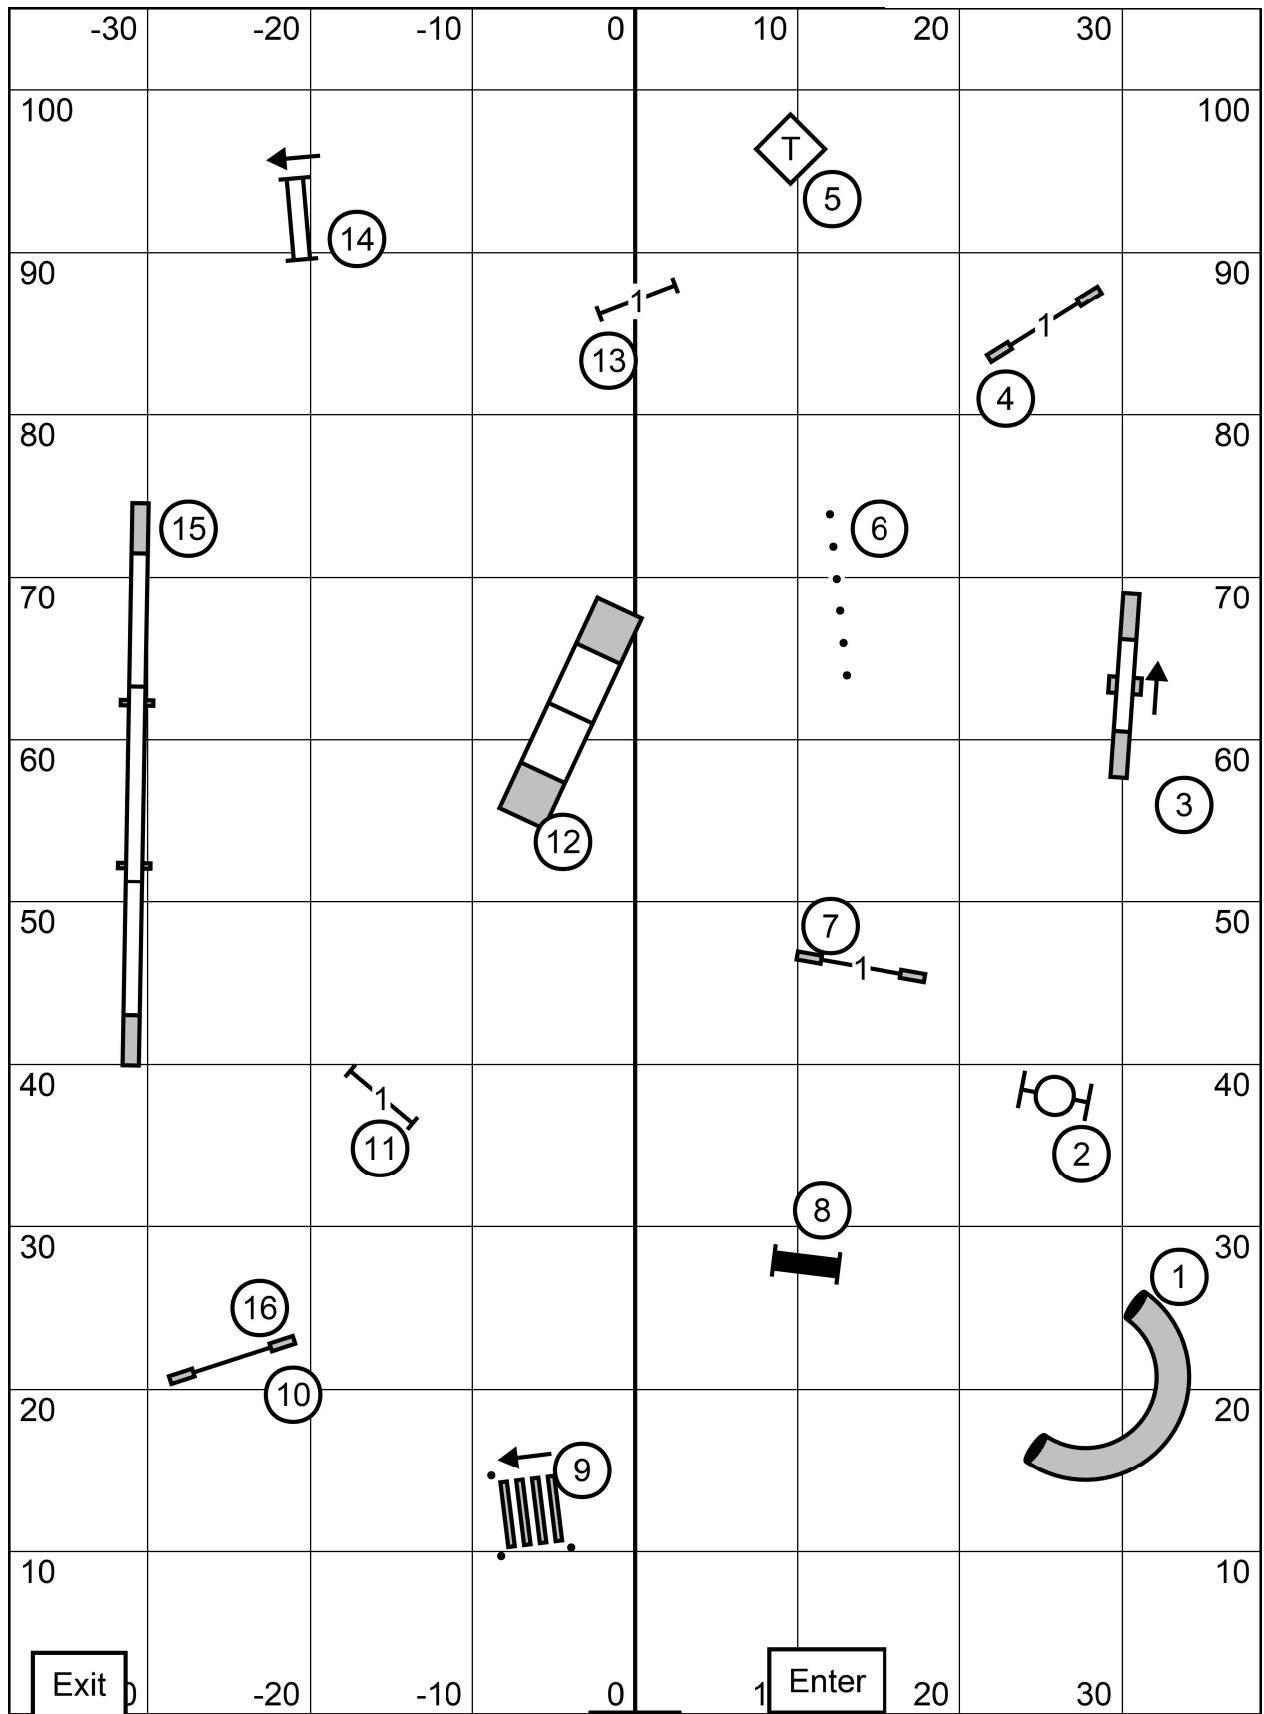

Yankee Golden Retriever Club
American K9
Amherst, NH
December 11, 2021 Saturday

T/S

Novice Standard

Indoors on Turf
77 X 105
Judge: Linda Syner