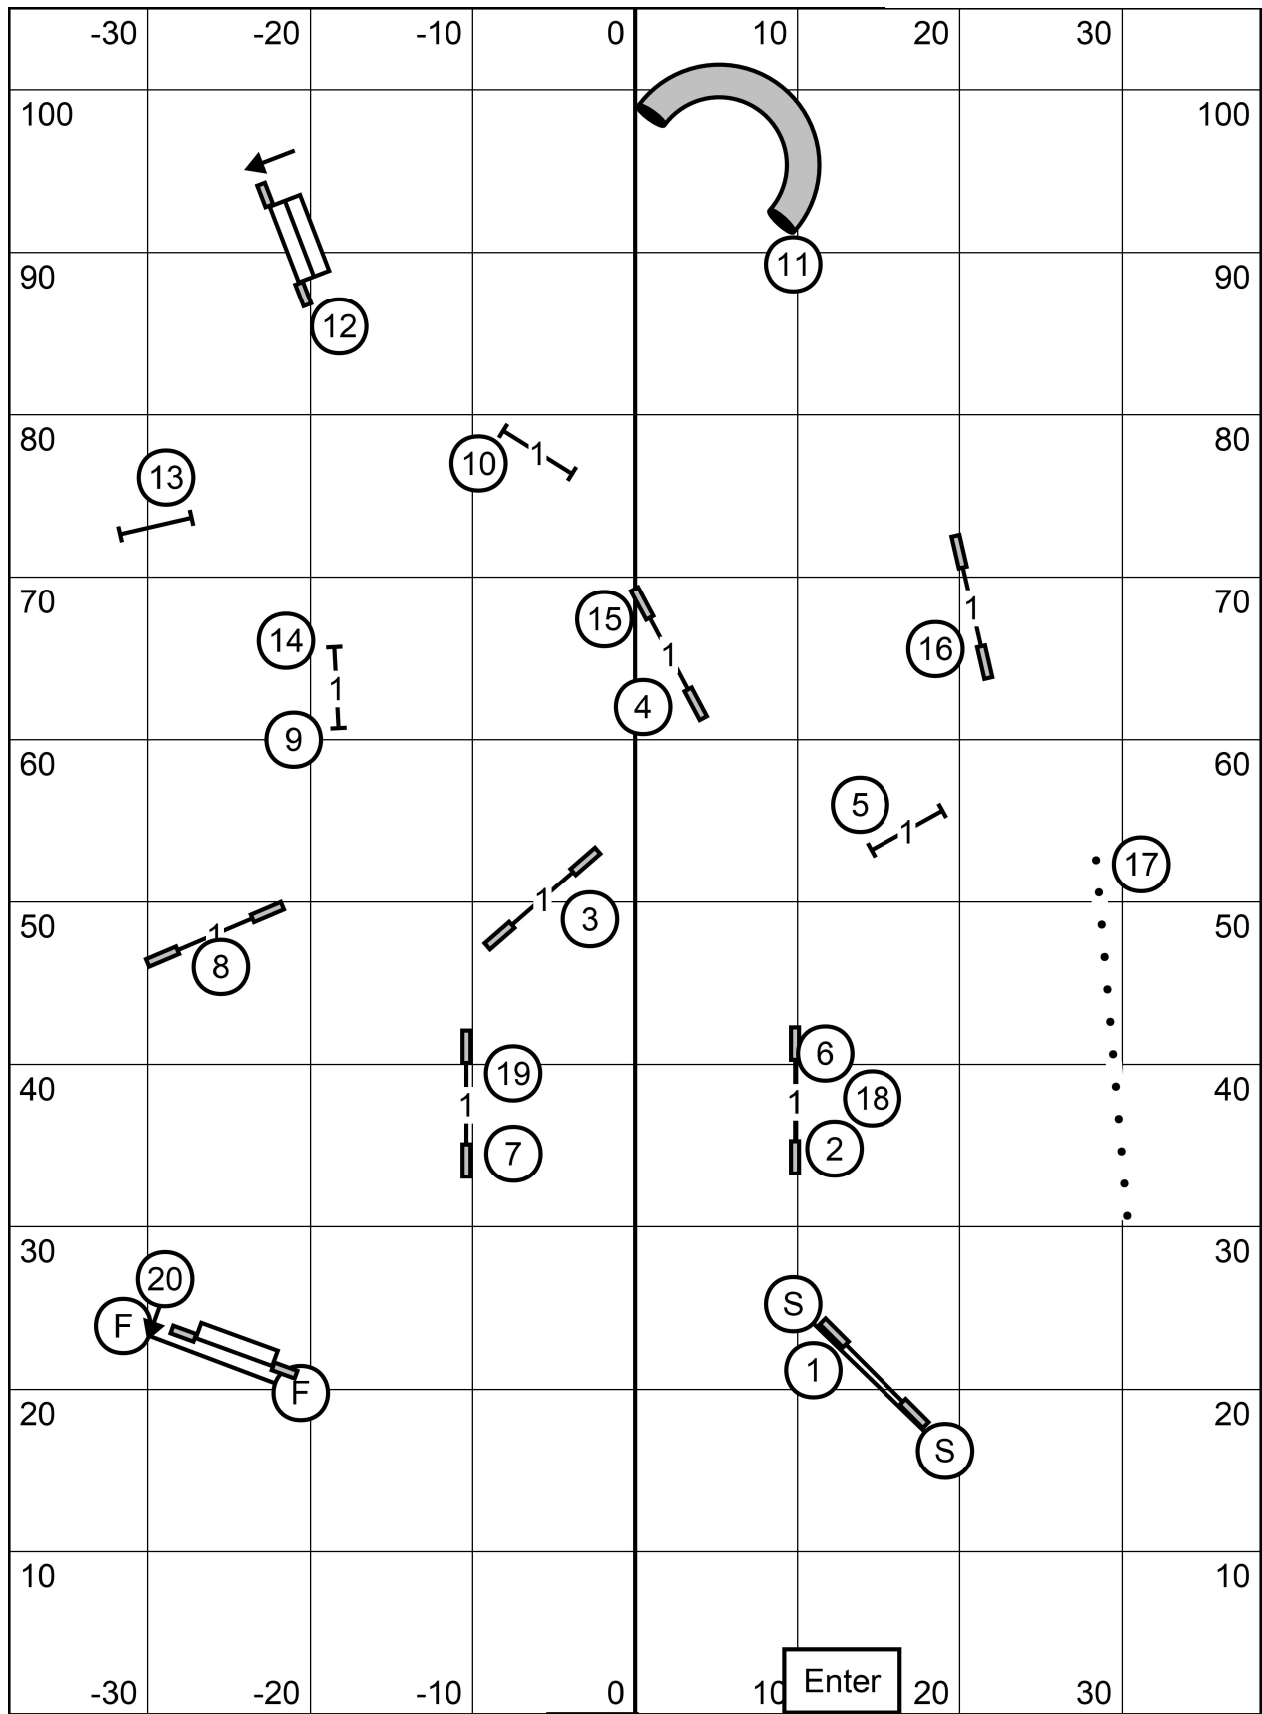

Yankee Golden Retriever Club
American K9
Amherst, NH
December 11, 2021 Saturday

T/S **Master/Excellent Jumpers**

Indoors on Turf
77 X 105
Judge: Linda Syner