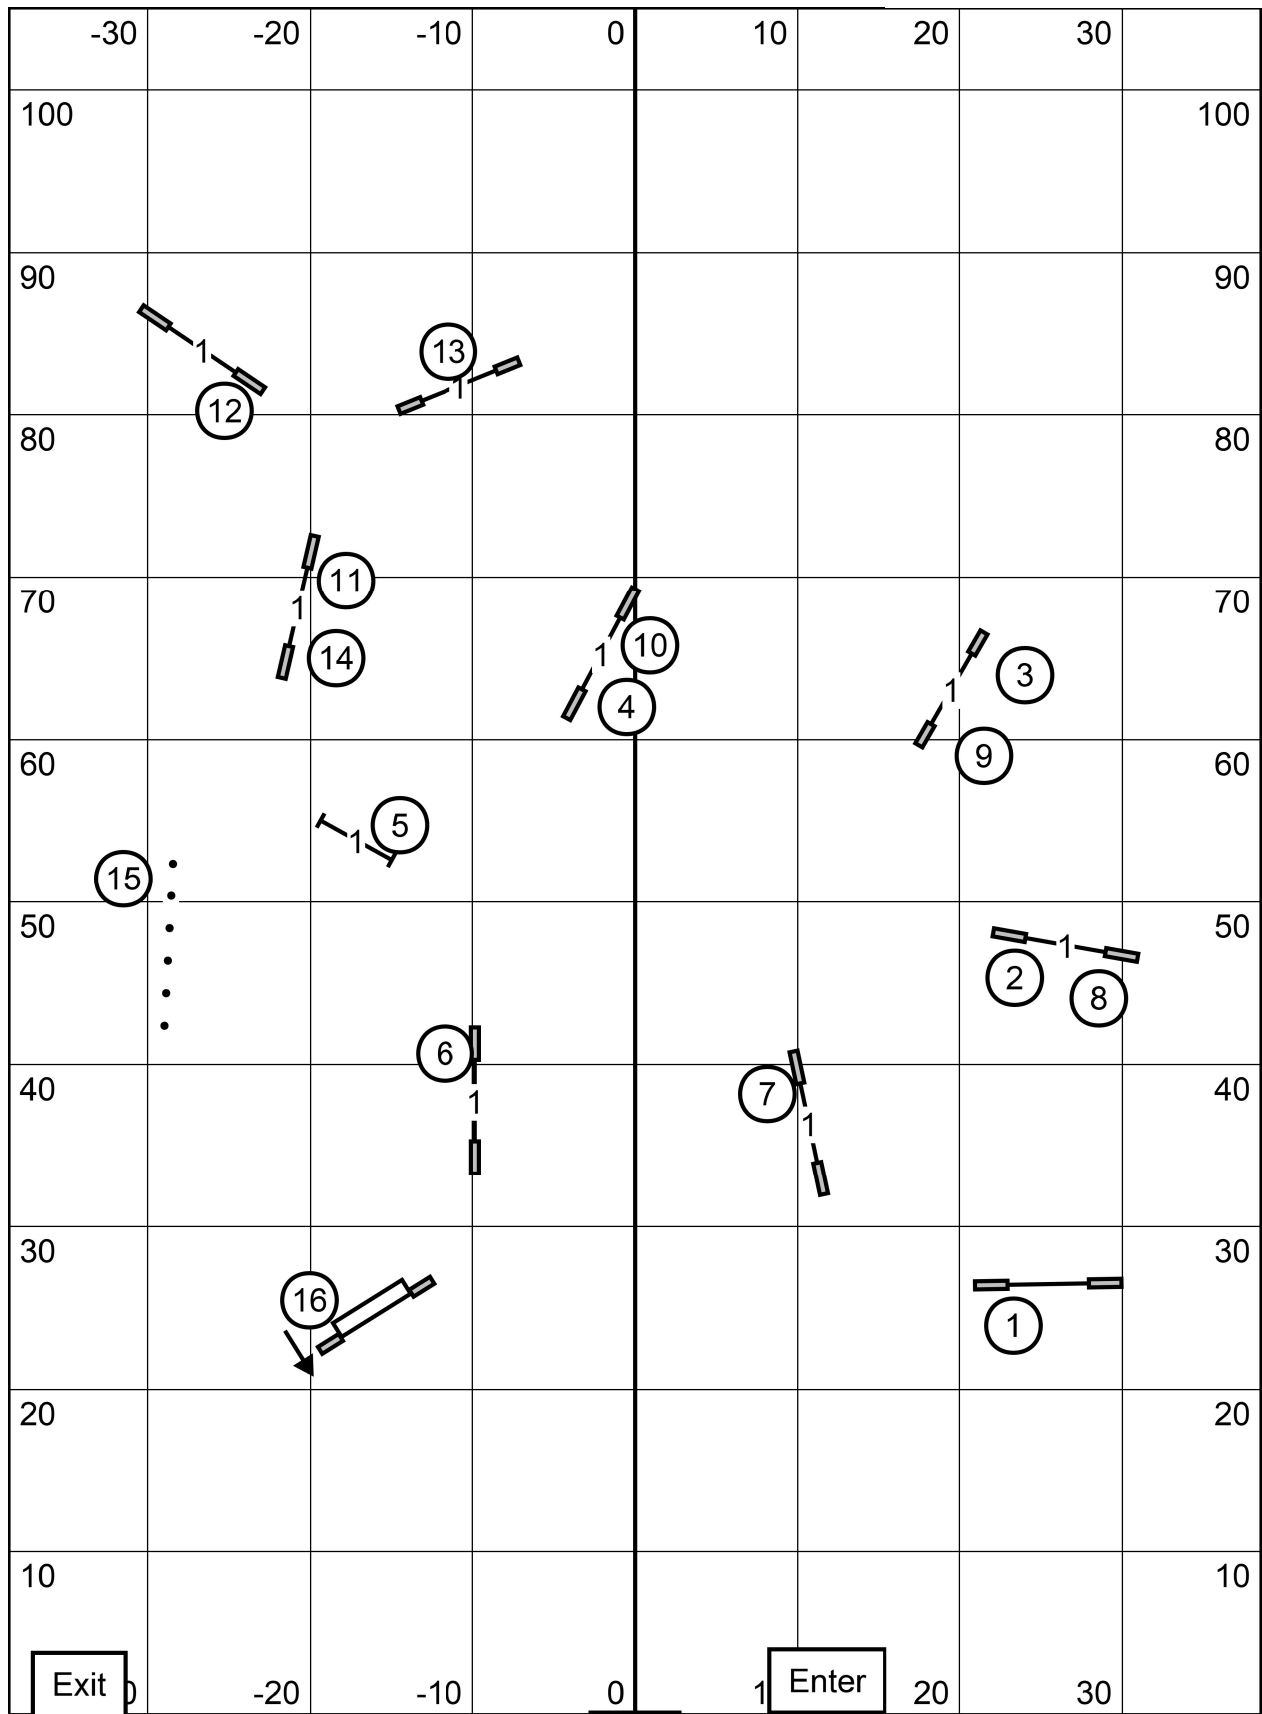

Exit

Enter

T/S

Yankee Golden Retriever Club
American K9
Amherst, NH
December 11, 2021 Saturday

Novice Jumpers
Indoors on Turf
77 X 105
Judge: Linda Syner