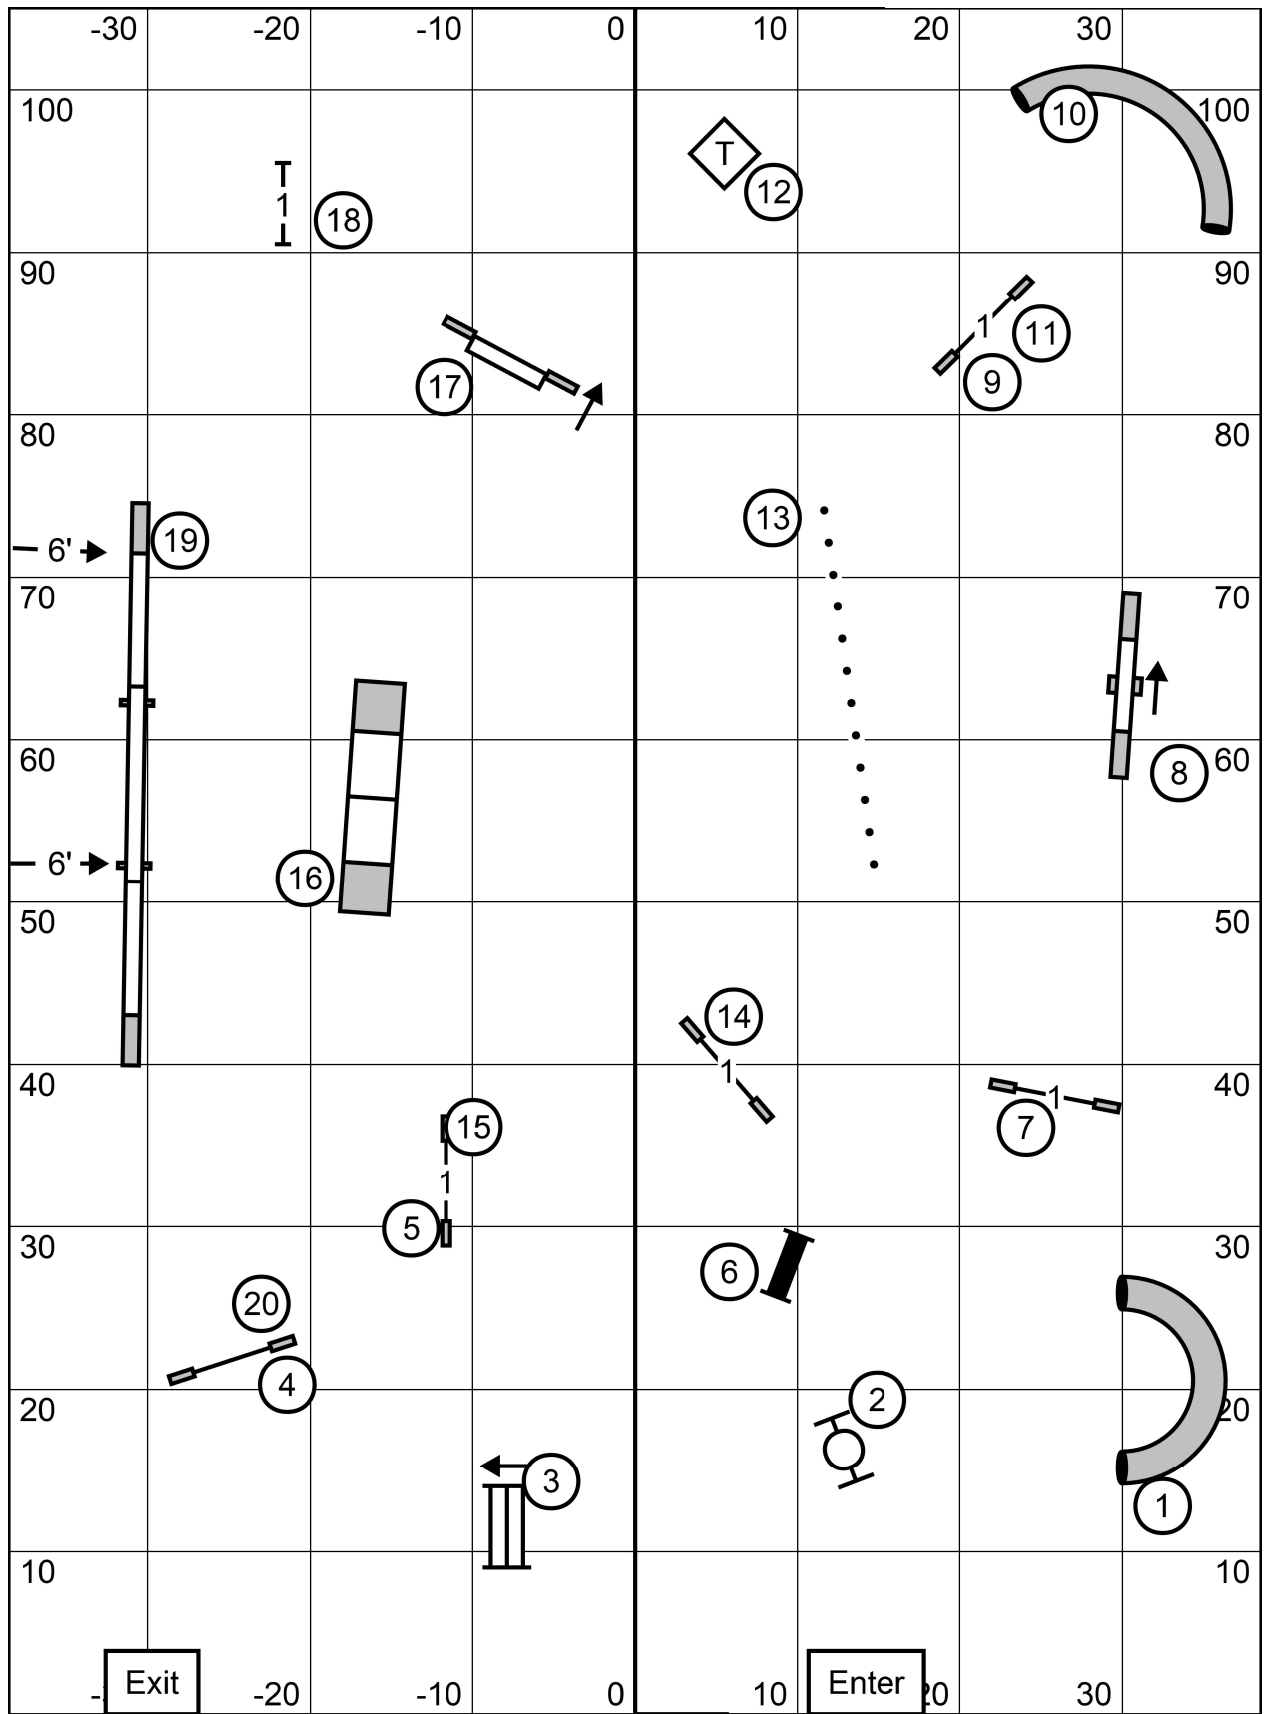

EX/Mas- 8-4 Square -3
 (4 Square is a Backside)
 Solid Line

Open 8-4 Circle in Flow
 Dotted Line

Novice
 8-4 Circles in Flow
 Dashed

Yankee Golden Retriever Club
 American K9
 Amherst, NH
 December 11, 2021 Saturday

T/S

ALL FAST

Indoors on Turf
 77 X 105
 Judge: Linda Syner

Yankee Golden Retriever Club
 American K9
 Amherst, NH
 December 11, 2021 Saturday

Master/Excellent Standard

Indoors on Turf
 77 X 105
 Judge: Linda Syner

Yankee Golden Retriever Club
 American K9
 Amherst, NH
 December 11, 2021 Saturday

T/S

Open Standard

Indoors on Turf
 77 X 105
 Judge: Linda Syner

Yankee Golden Retriever Club
 American K9
 Amherst, NH
 December 11, 2021 Saturday

T/S

Novice Standard

Indoors on Turf
 77 X 105
 Judge: Linda Syner

Yankee Golden Retriever Club
 American K9
 Amherst, NH
 December 11, 2021 Saturday

T/S **Master/Excellent Jumpers**

Indoors on Turf
 77 X 105
 Judge: Linda Syner