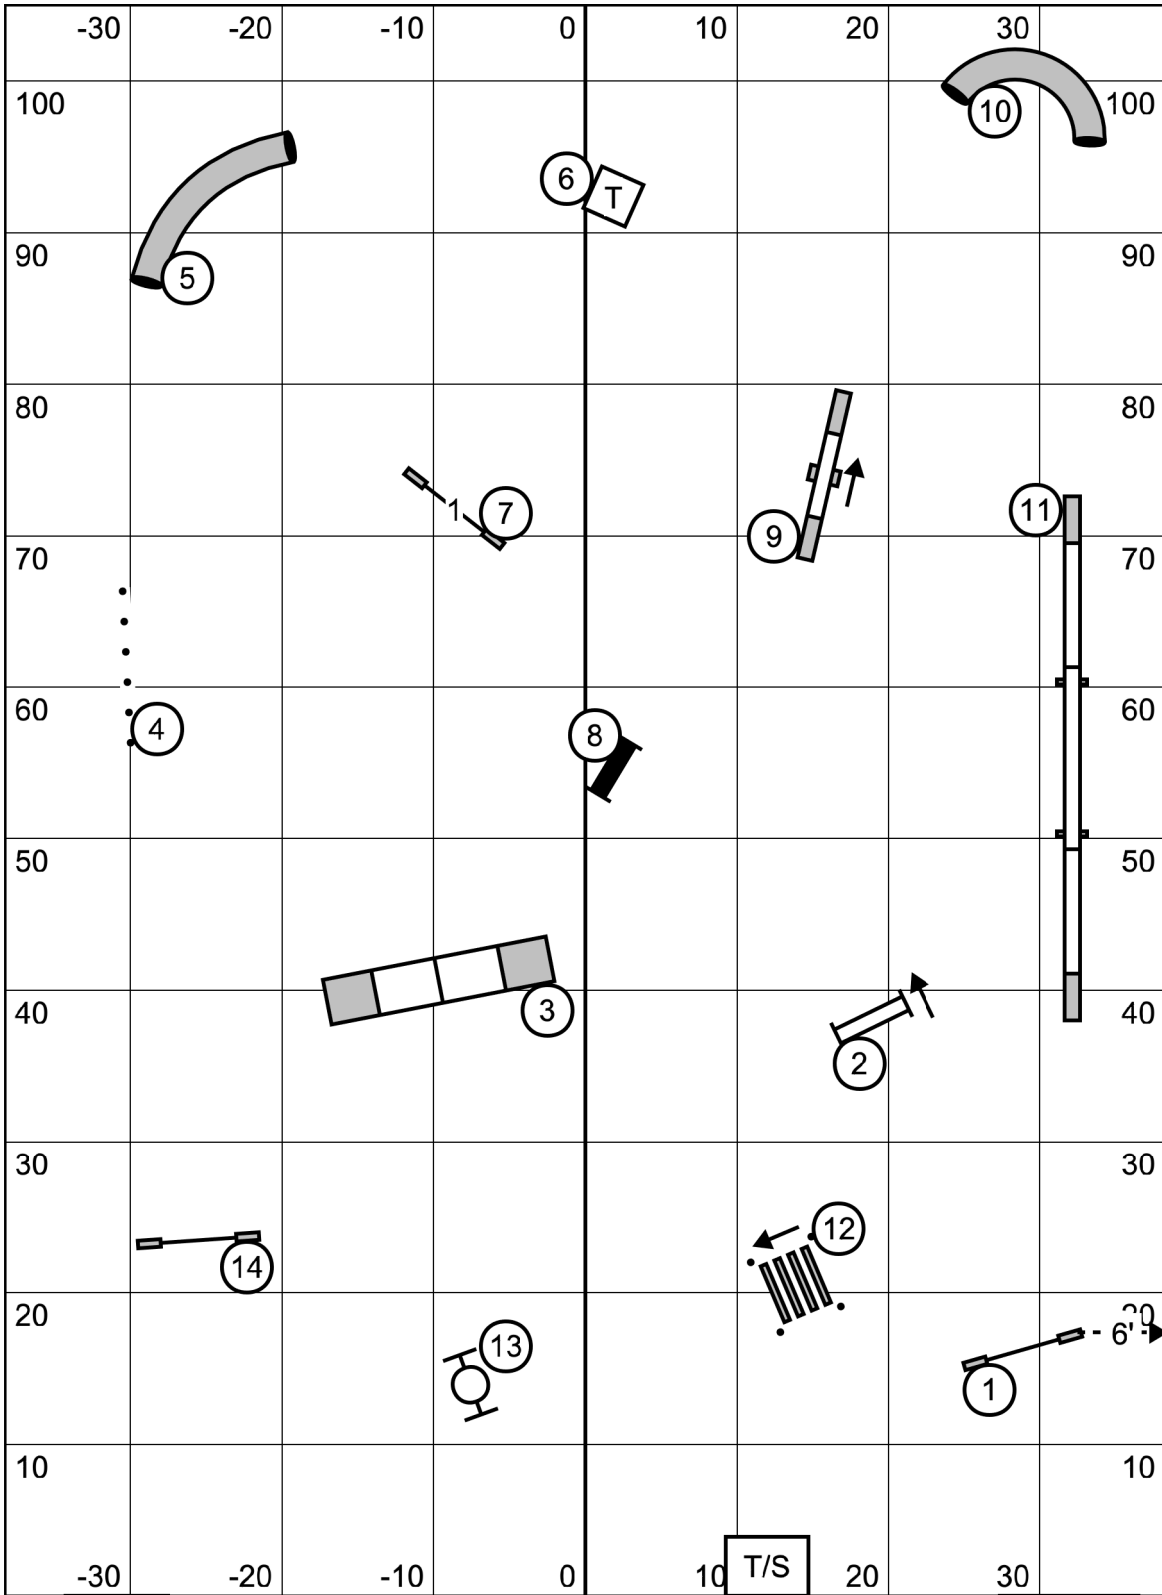

EXIT

ENTER

NOVICE STANDARD
Colonial Shetland Sheepdog Club of America
Feb 5, 2022
Amherst, NH
Designed by Zach Gulaboff Davis