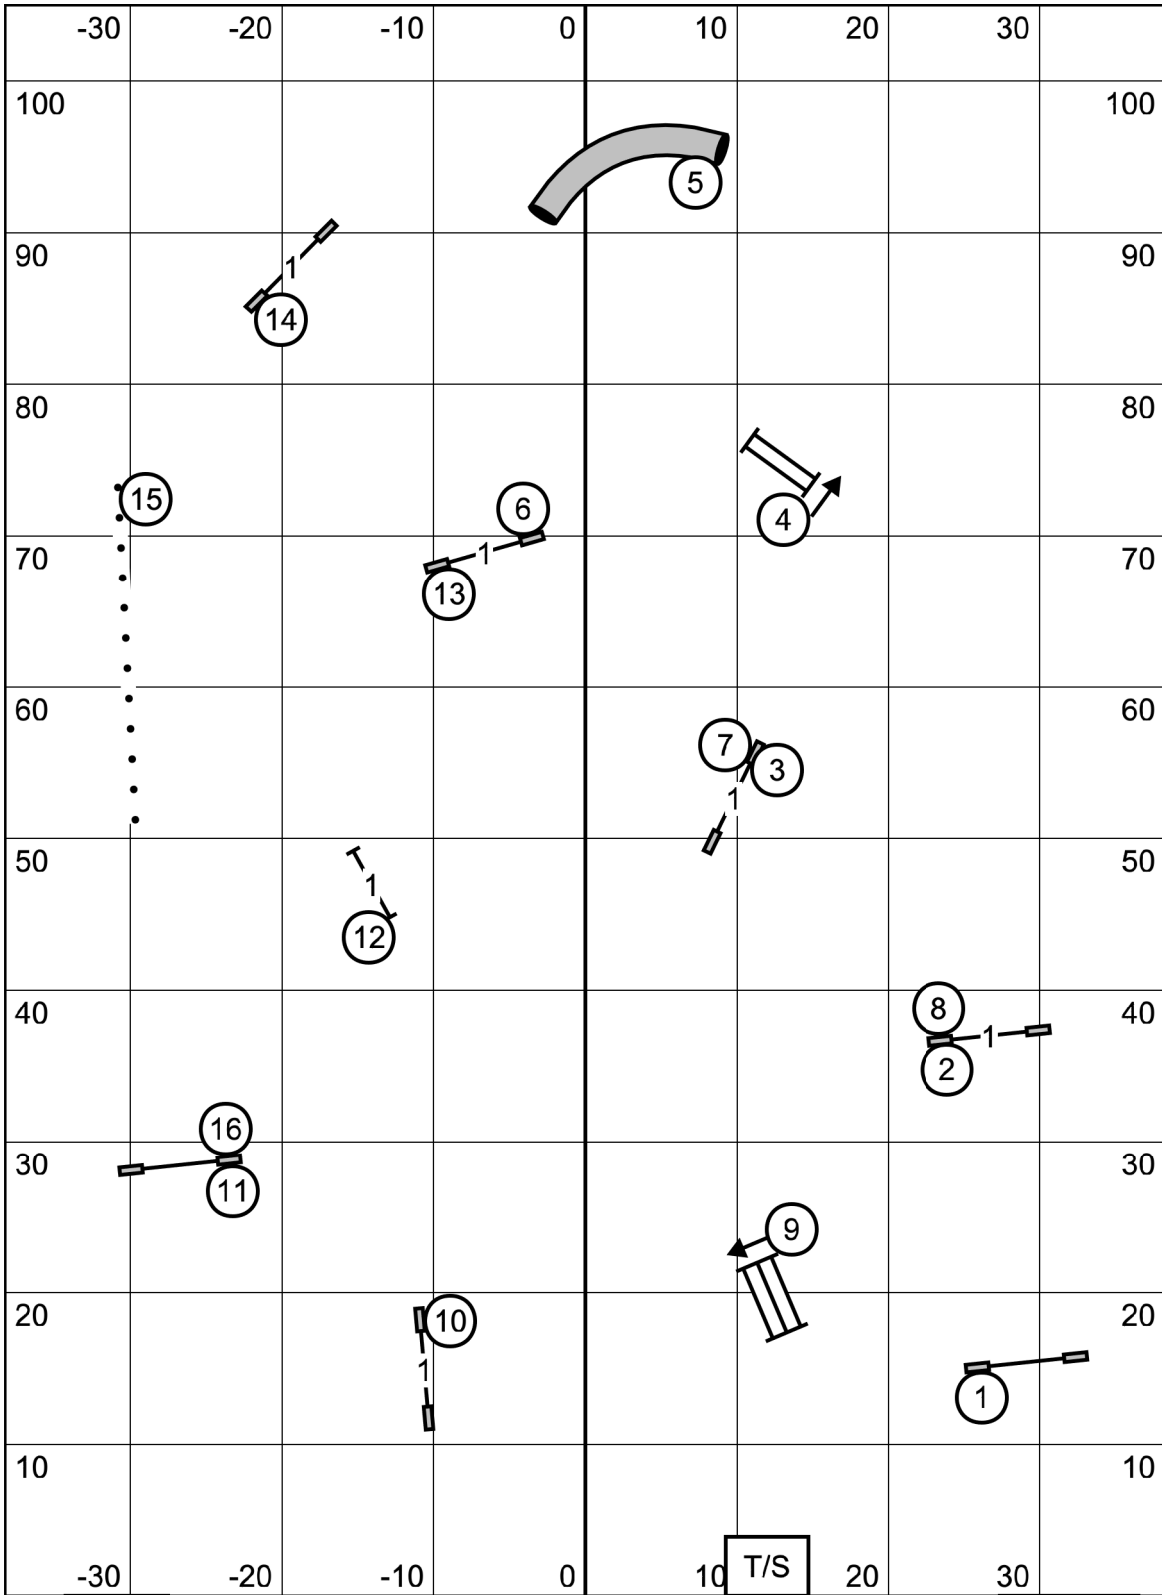

EXIT

OPEN JWW
Colonial Shetland Sheepdog Club of America
Feb 5, 2022
Amherst, NH
Designed by Zach Gulaboff Davis

ENTER