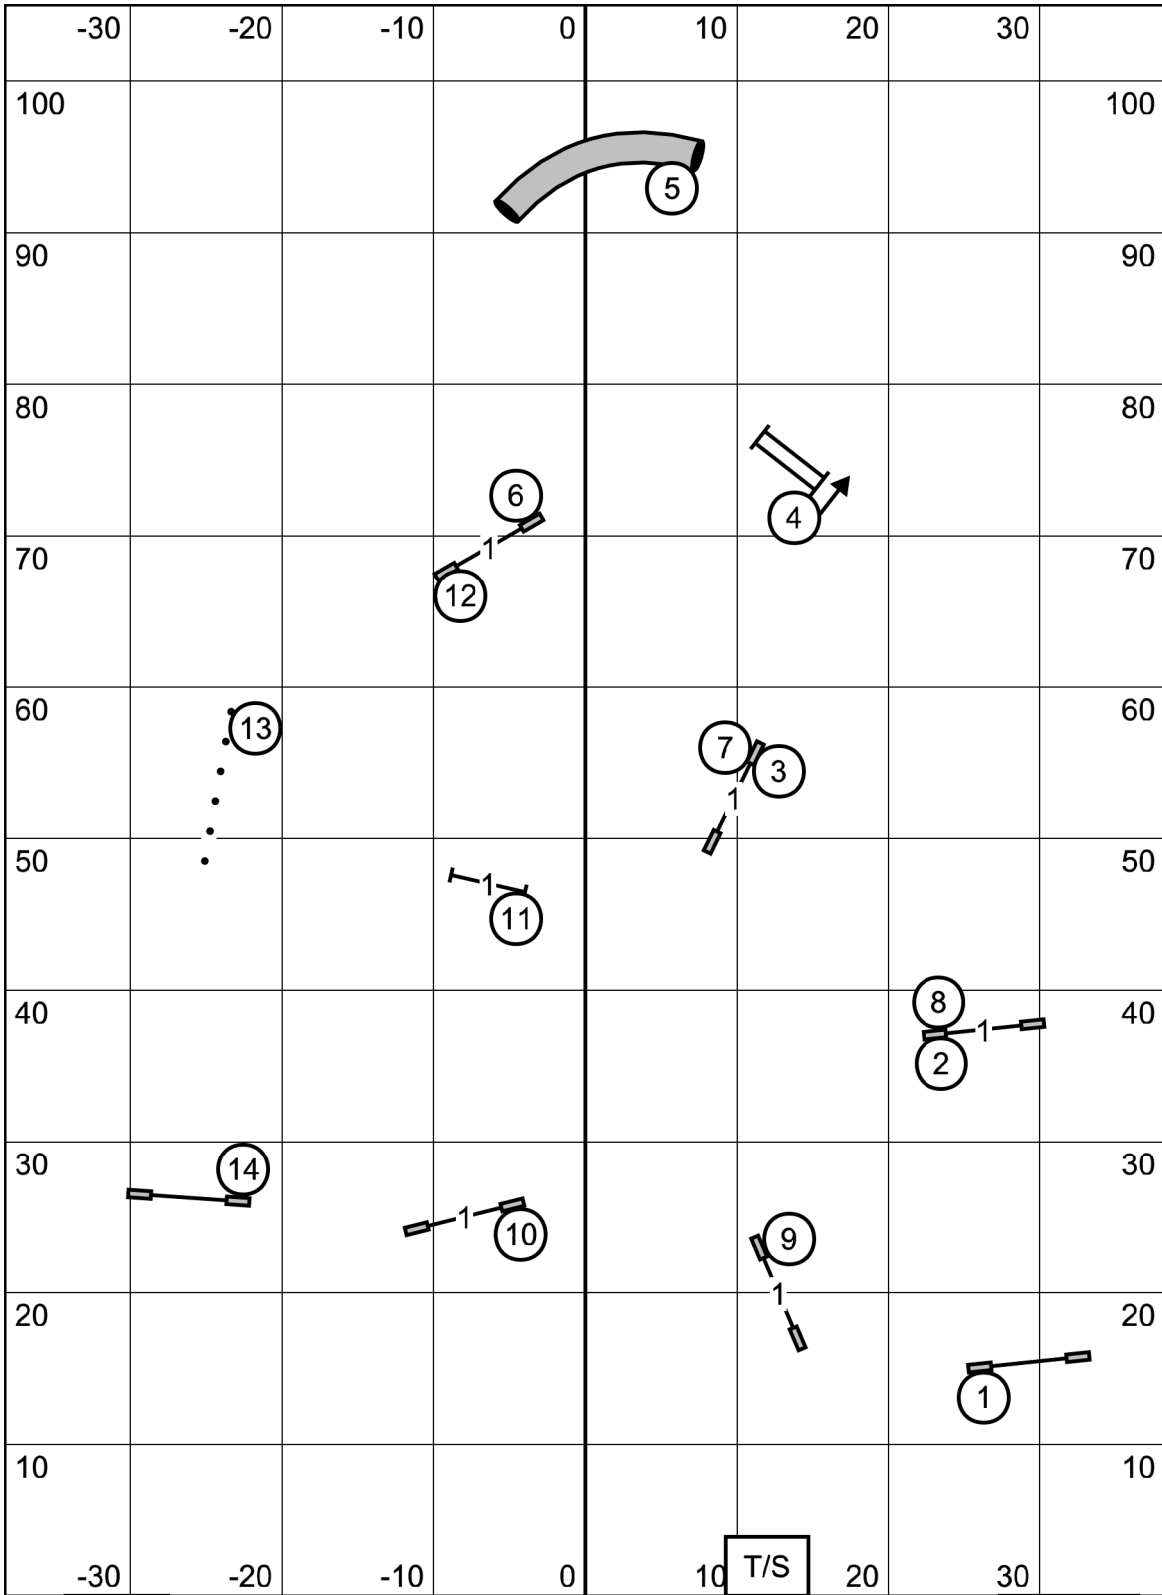

EXIT

ENTER

NOVICE JWW
Colonial Shetland Sheepdog Club of America
Feb 5, 2022
Amherst, NH
Designed by Zach Gulaboff Davis