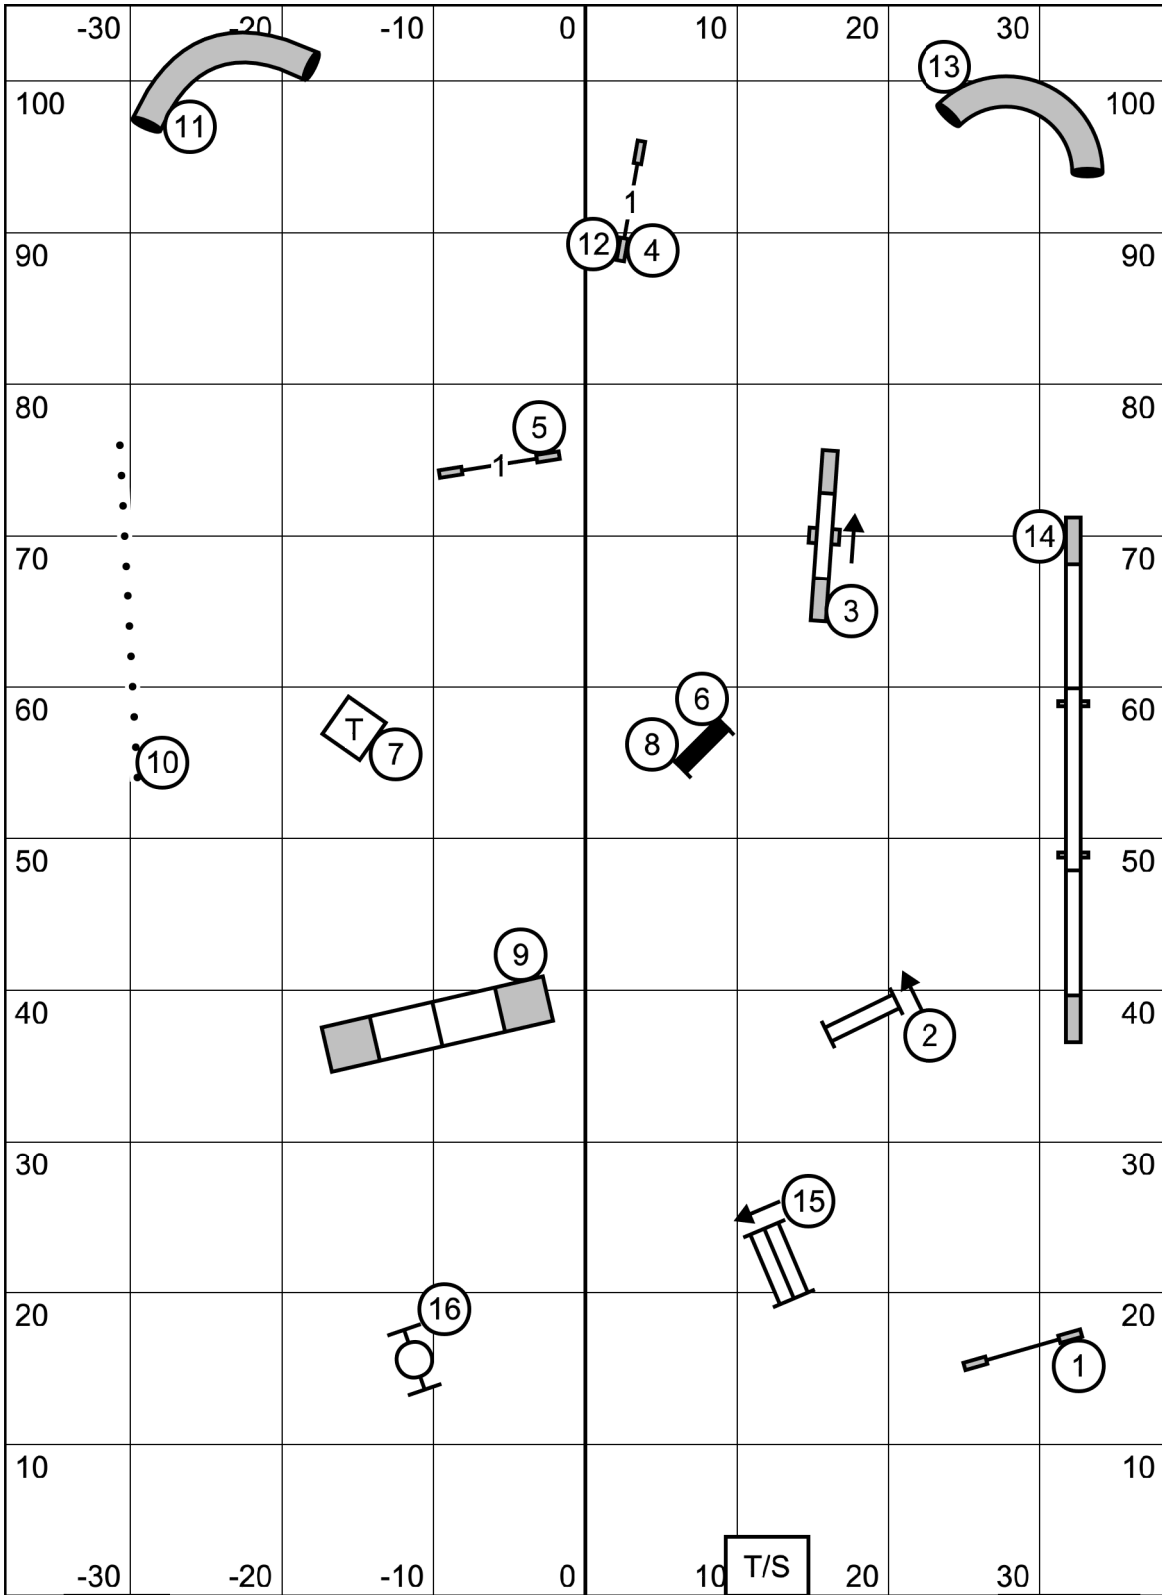

EXIT

ENTER

OPEN STANDARD
Colonial Shetland Sheepdog Club of America
Feb 5, 2022
Amherst, NH
Designed by Zach Gulaboff Davis