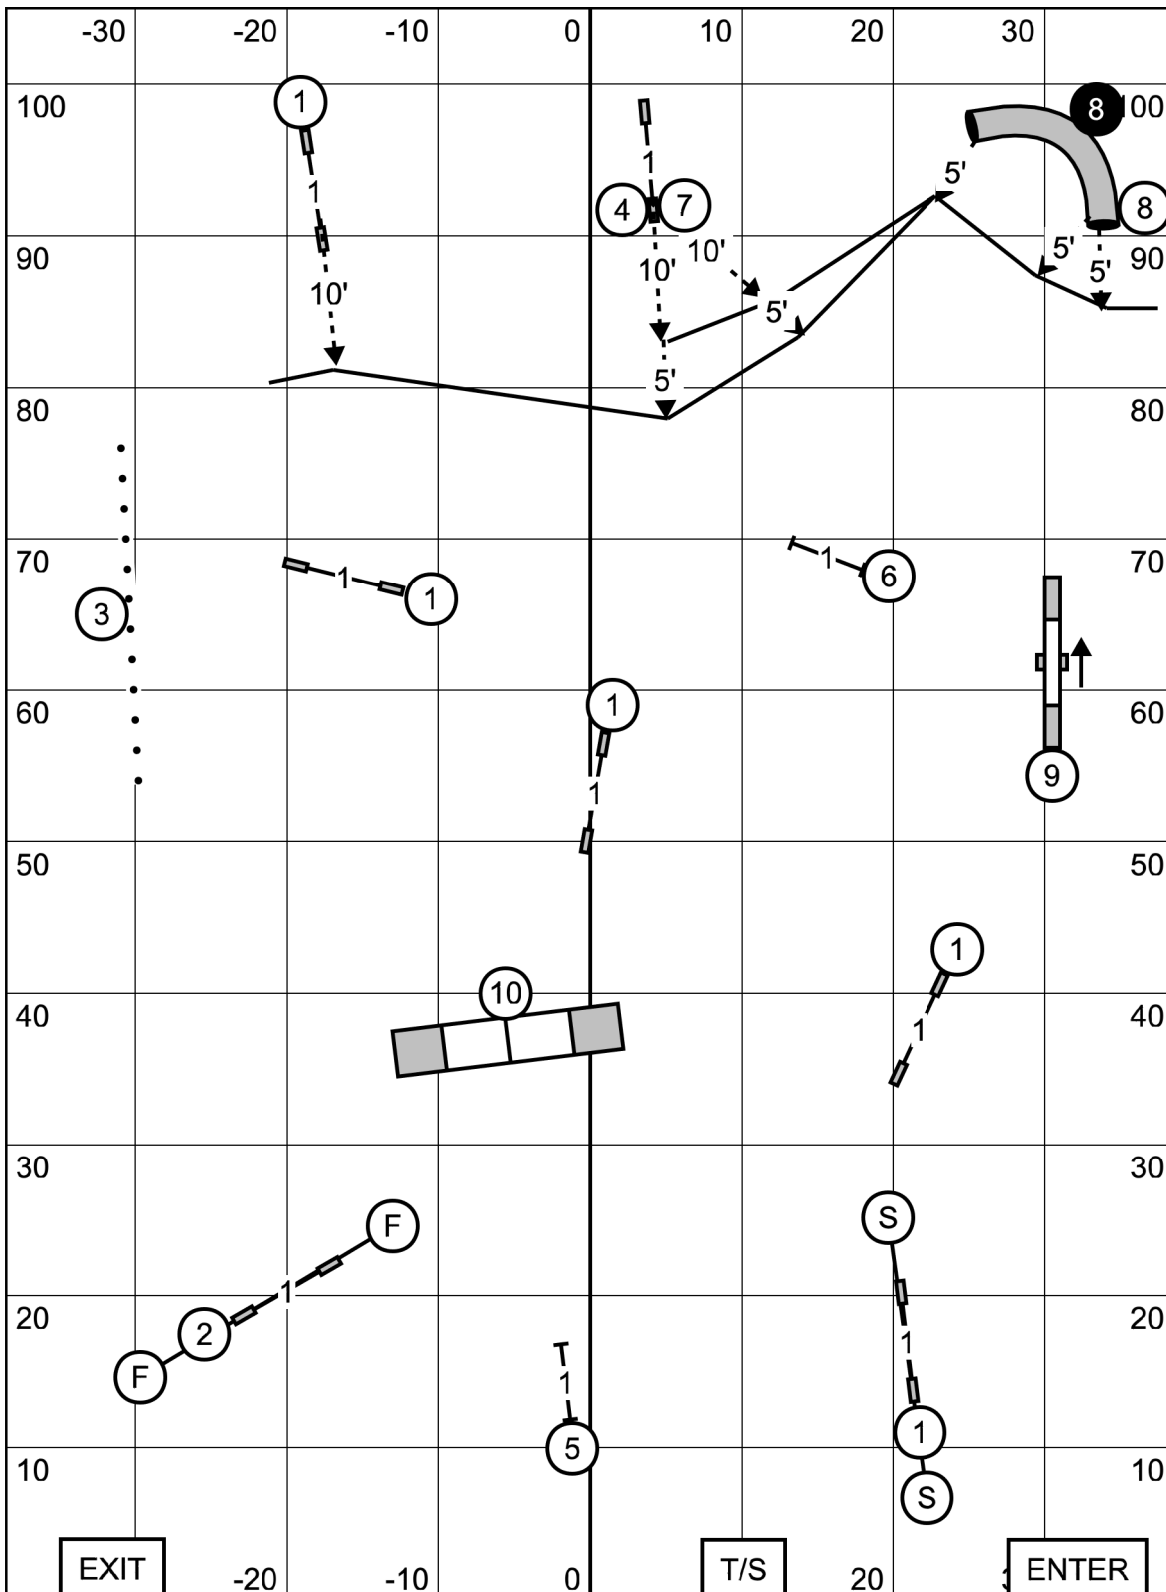

ENTER

EXIT

ENTER

OPEN STANDARD
 Colonial Shetland Sheepdog Club of America
 Feb 5, 2022
 Amherst, NH
 Designed by Zach Gulaboff Davis

EXIT

ENTER

NOVICE STANDARD
 Colonial Shetland Sheepdog Club of America
 Feb 5, 2022
 Amherst, NH
 Designed by Zach Gulaboff Davis

SEND:
E/M: 7 - 1 - 4 (in flow)
NOV/OPEN: 8 - 7 (white circles)
Note: Black circle indicates #8 is bi-directional in E/M

FAST
 Colonial Shetland Sheepdog Club of America
 Feb 5, 2022
 Amherst, NH
 Designed by Zach Gulaboff Davis