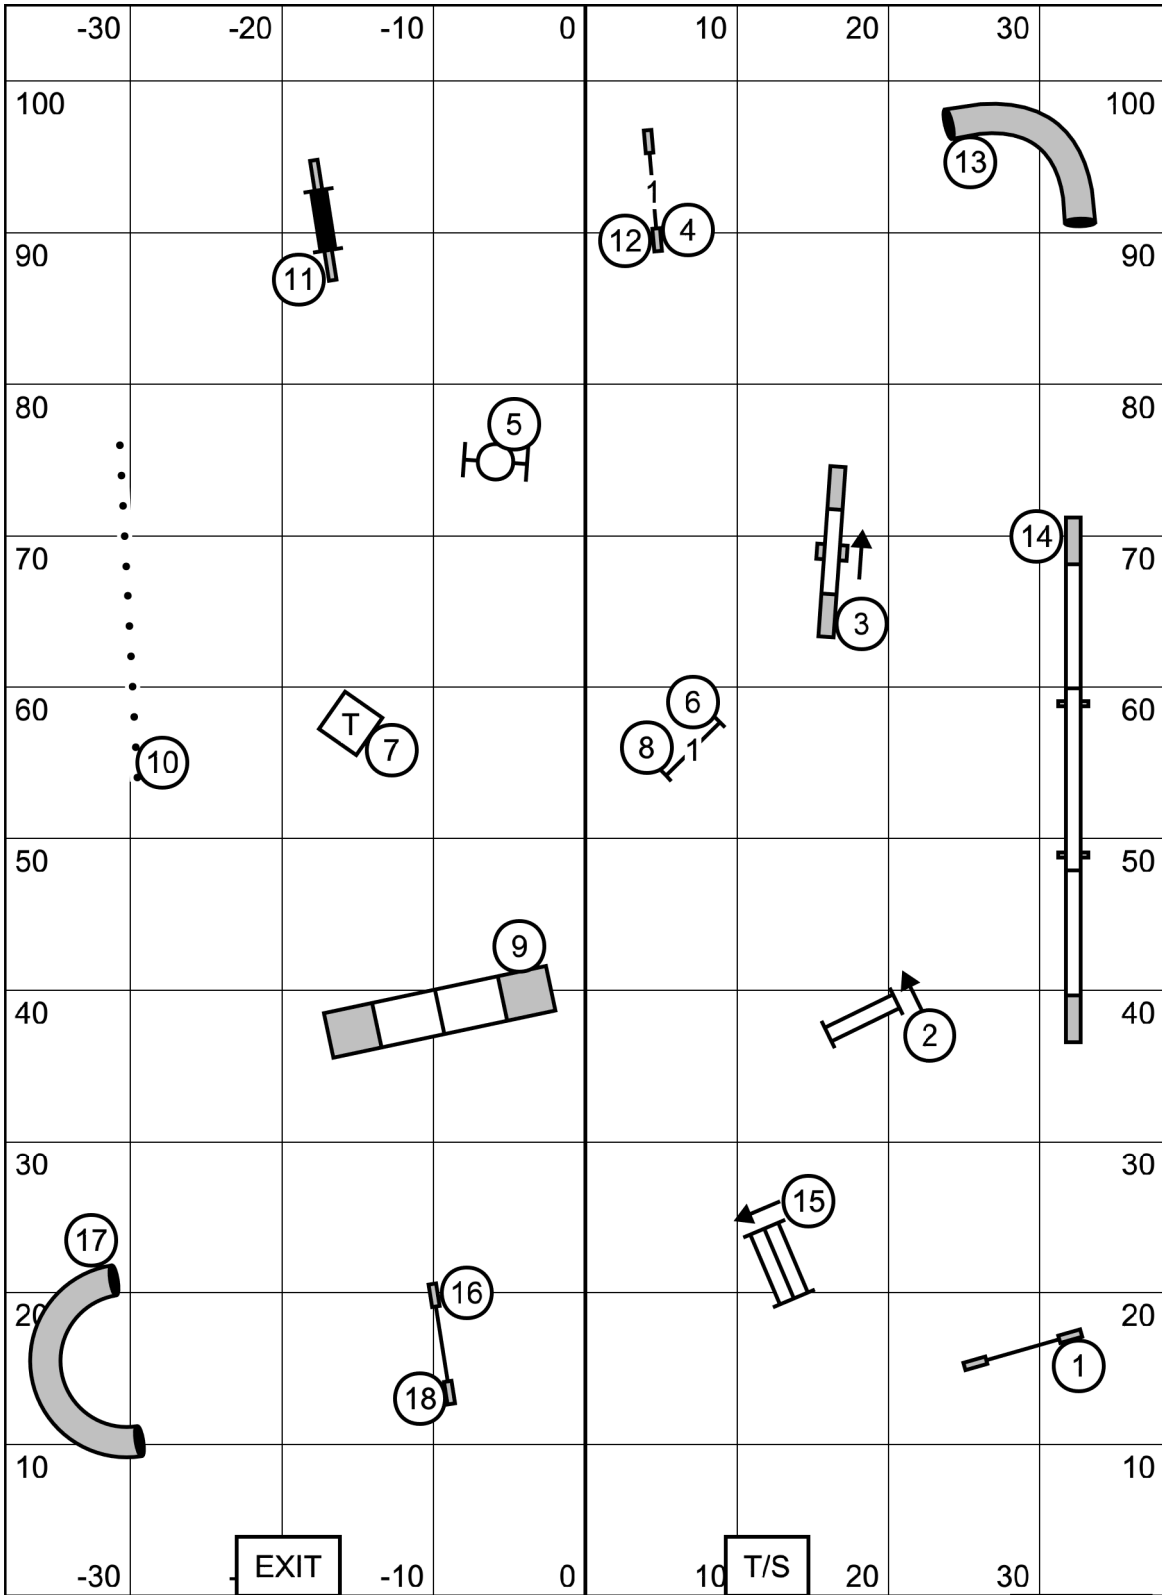

EXCELLENT / MASTER STANDARD
Colonial Shetland Sheepdog Club of America
Feb 5, 2022
Amherst, NH
Designed by Zach Gulaboff Davis

ENTER