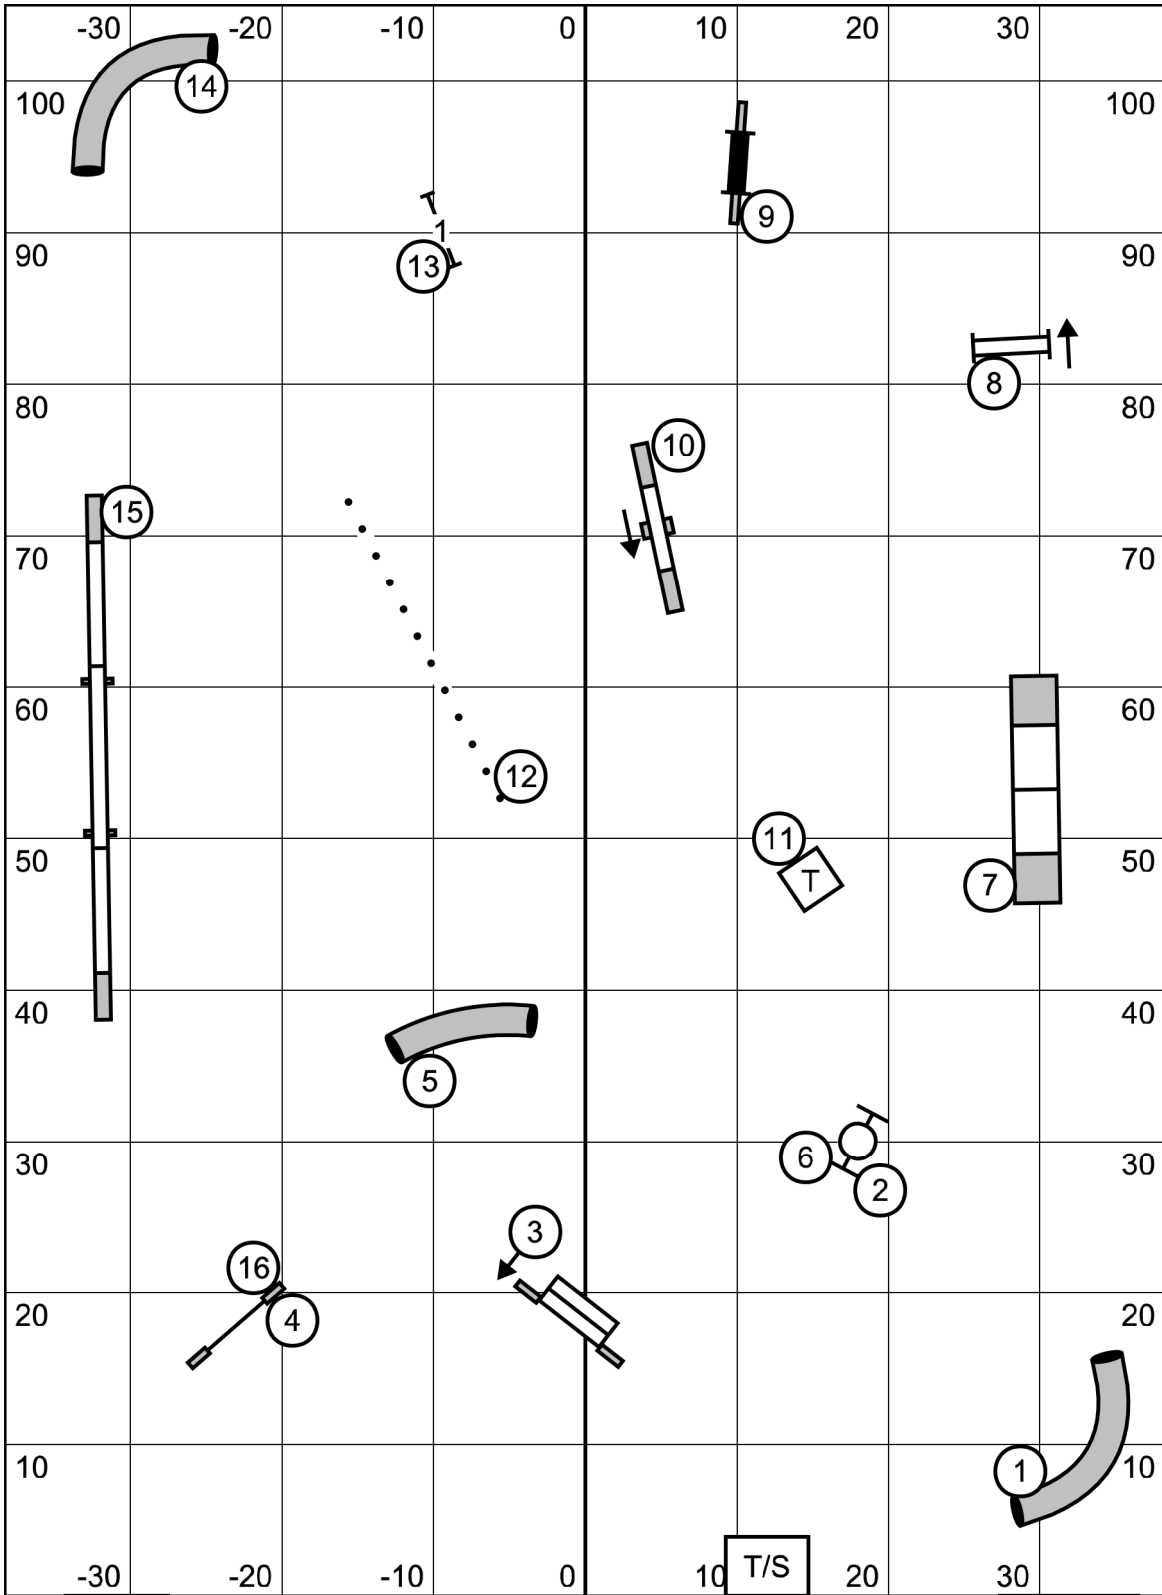

ENTER

EXIT

ENTER

OPEN STANDARD
 Colonial Shetland Sheepdog Club of America
 Feb 6, 2022
 Amherst, NH
 Designed by Zach Gulaboff Davis

EXIT

ENTER

NOVICE STANDARD
 Colonial Shetland Sheepdog Club of America
 Feb 6, 2022
 Amherst, NH
 Designed by Zach Gulaboff Davis