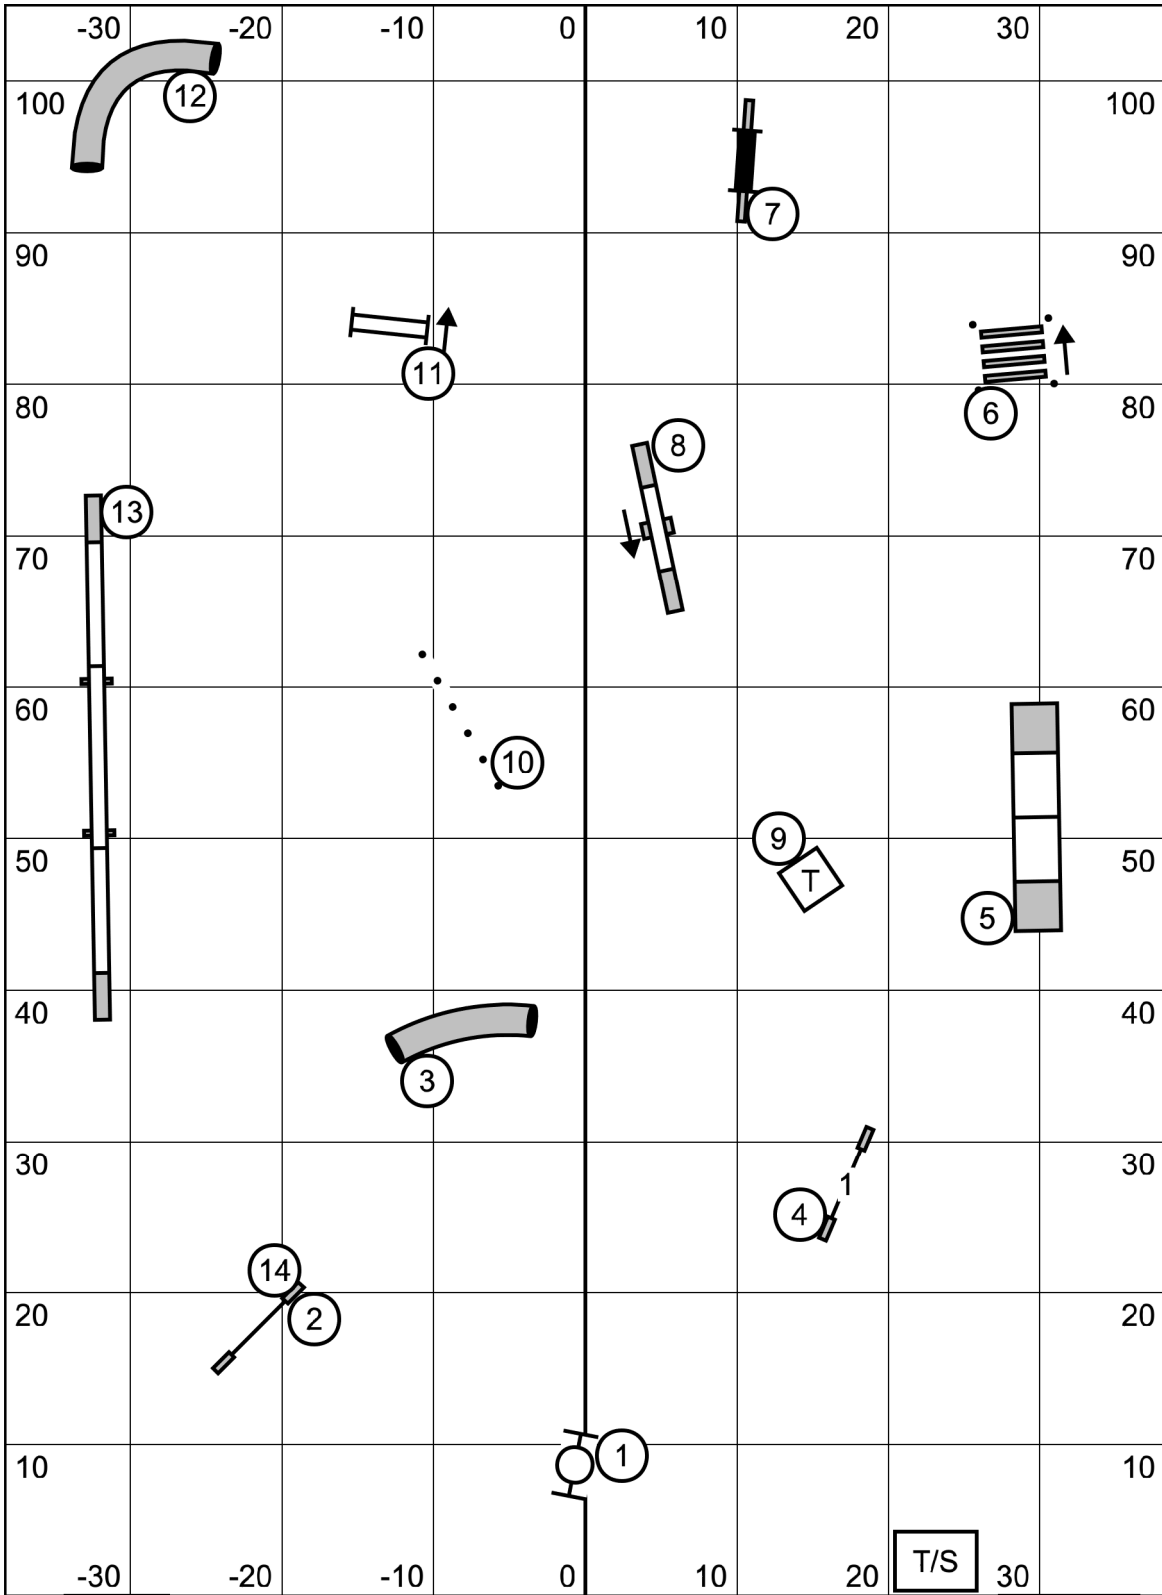

ENTER

EXIT

ENTER

OPEN STANDARD
 Colonial Shetland Sheepdog Club of America
 Feb 6, 2022
 Amherst, NH
 Designed by Zach Gulaboff Davis

EXIT

ENTER

NOVICE STANDARD
 Colonial Shetland Sheepdog Club of America
 Feb 6, 2022
 Amherst, NH
 Designed by Zach Gulaboff Davis