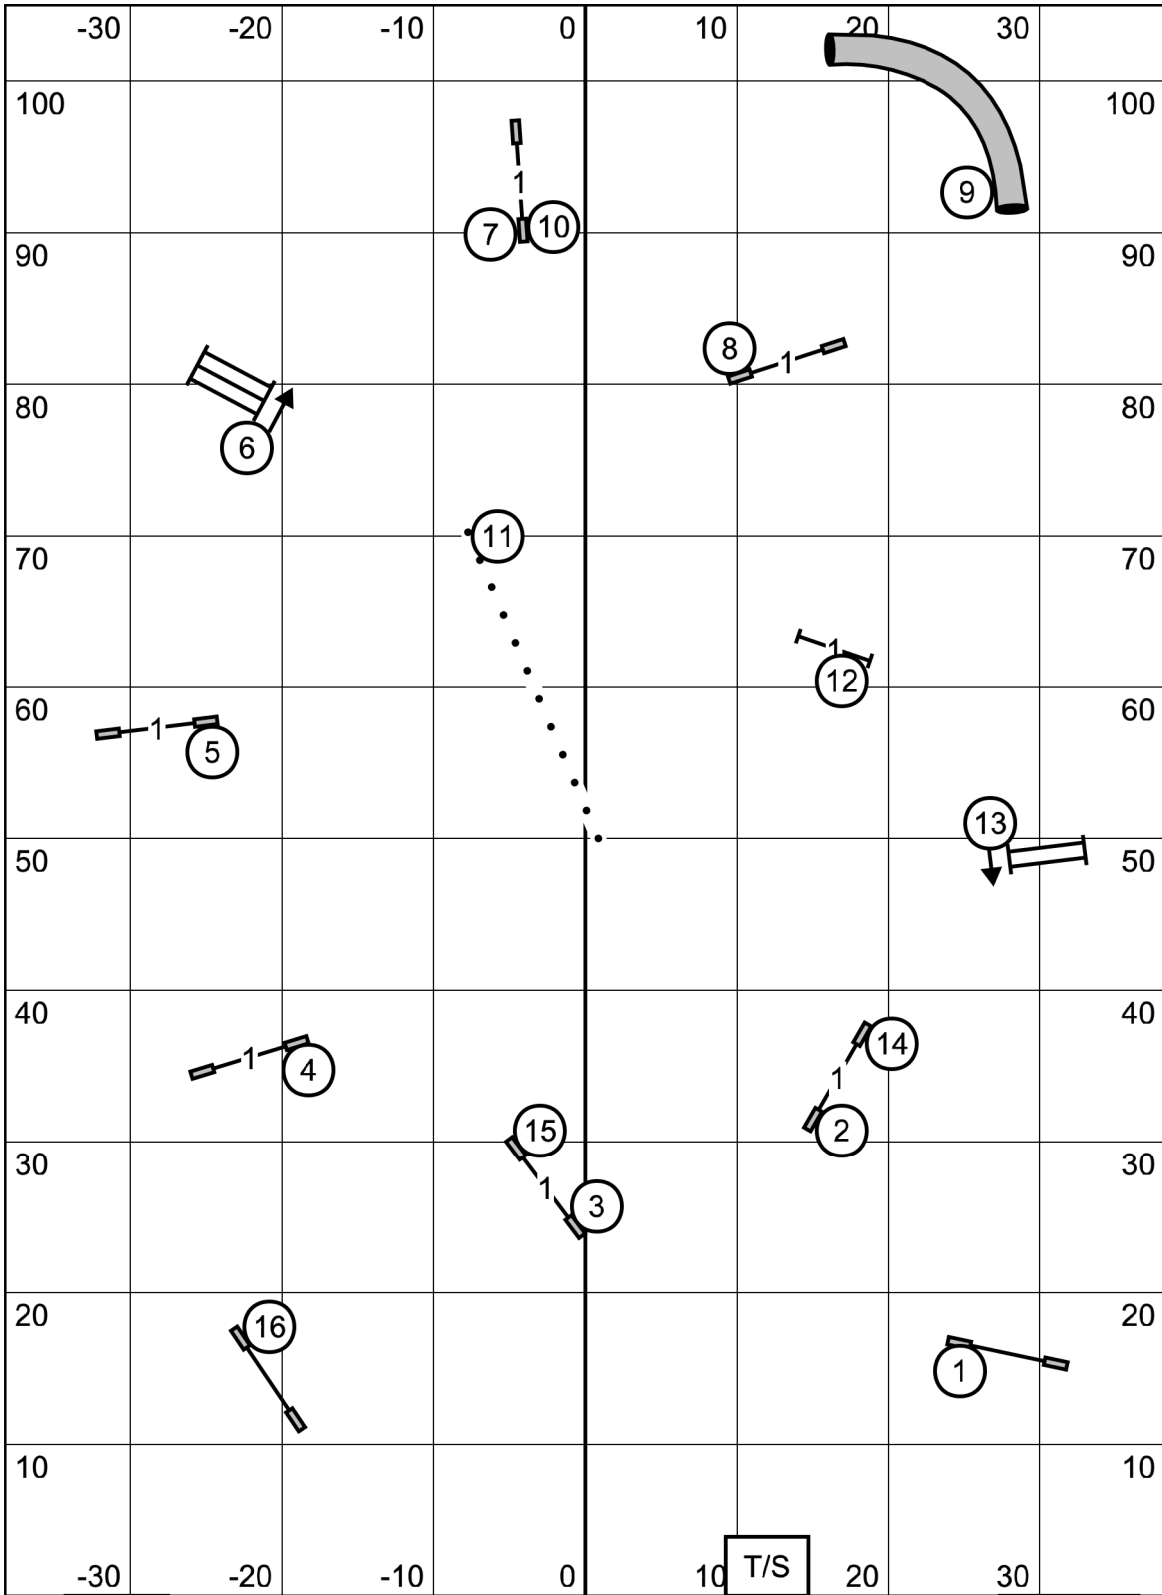

EXIT

ENTER

OPEN JWW
Colonial Shetland Sheepdog Club of America
Feb 6, 2022
Amherst, NH
Designed by Zach Gulaboff Davis