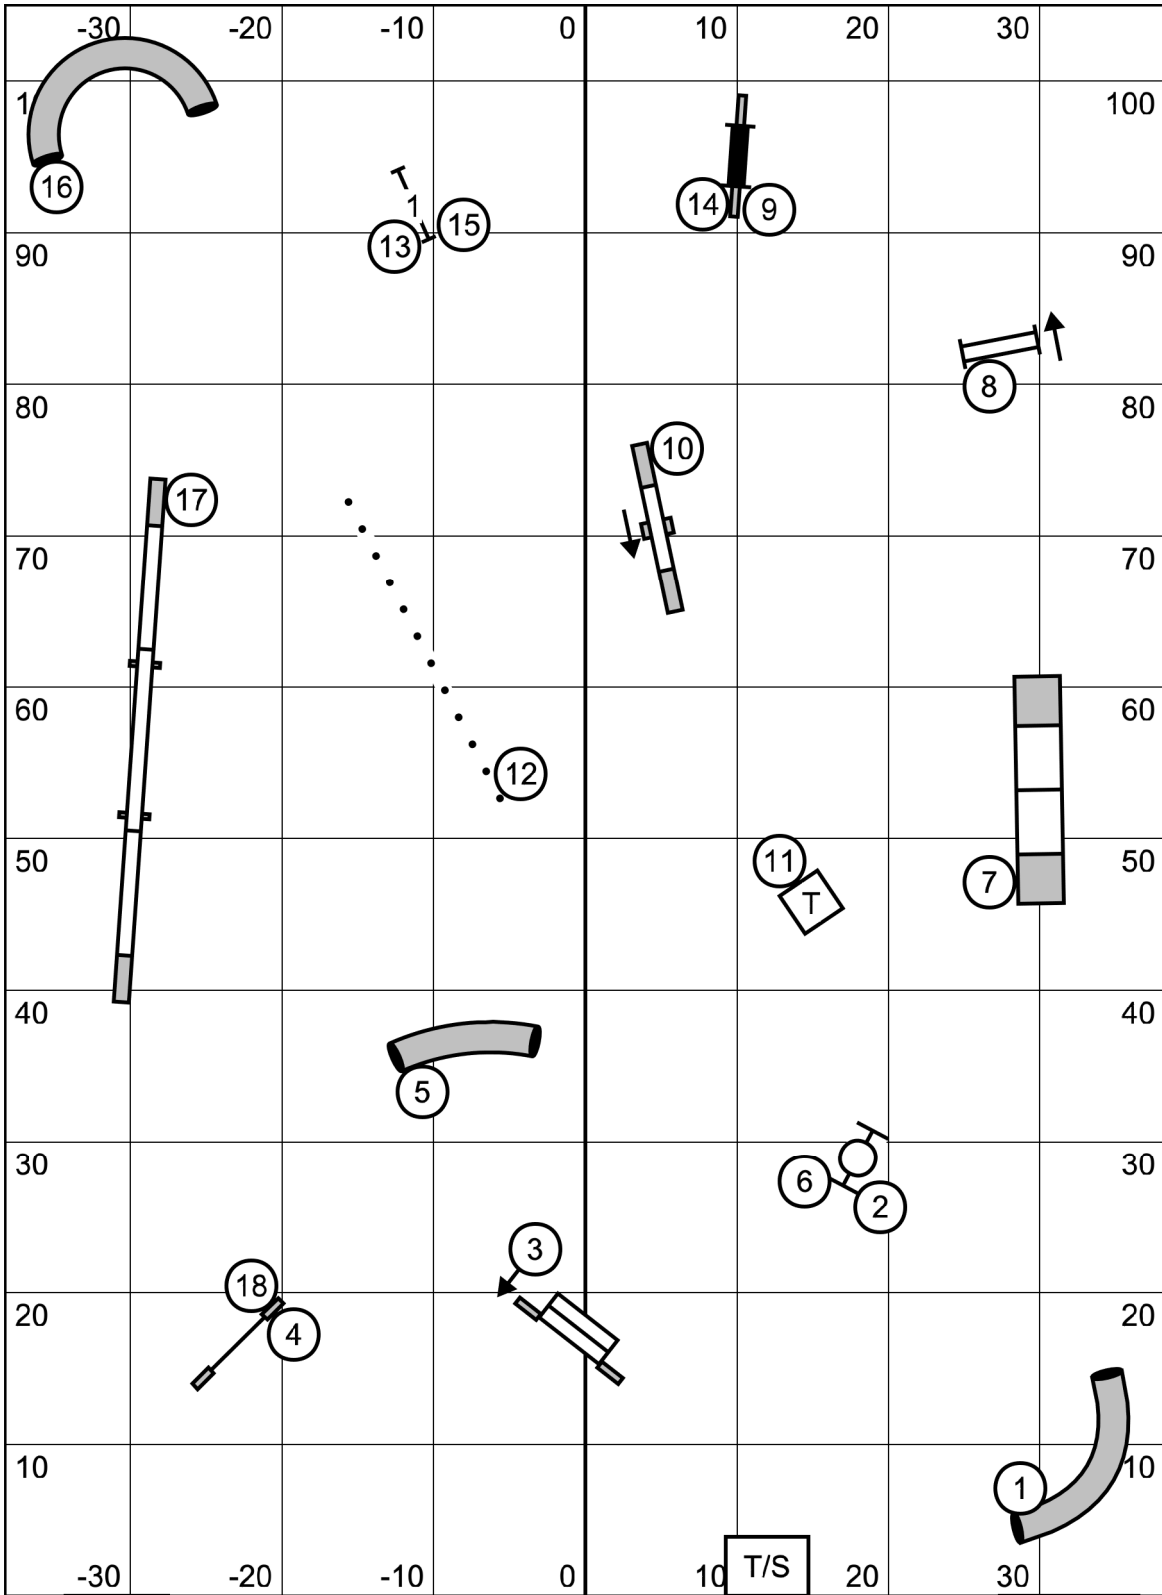

EXIT

EXCELLENT / MASTER STANDARD
Colonial Shetland Sheepdog Club of America
Feb 6, 2022
Amherst, NH
Designed by Zach Gulaboff Davis

ENTER