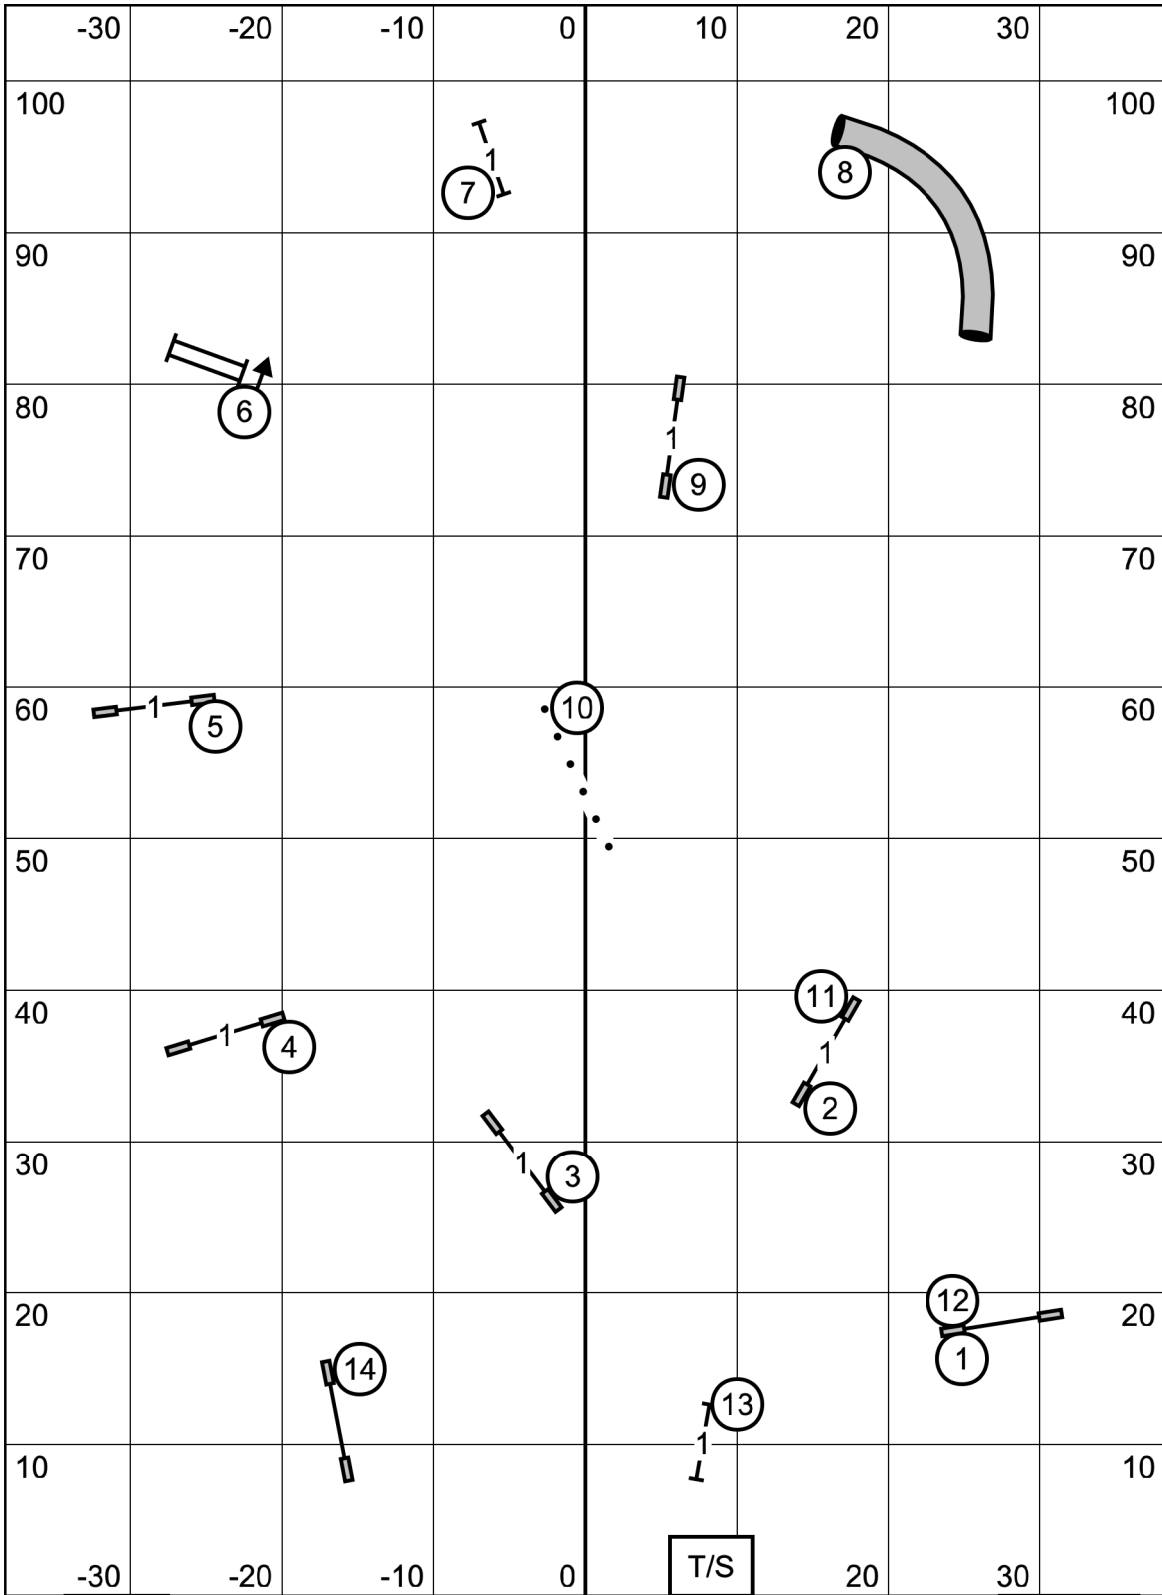

EXIT

ENTER

NOVICE JWW
Colonial Shetland Sheepdog Club of America
Feb 6, 2022
Amherst, NH
Designed by Zach Gulaboff Davis