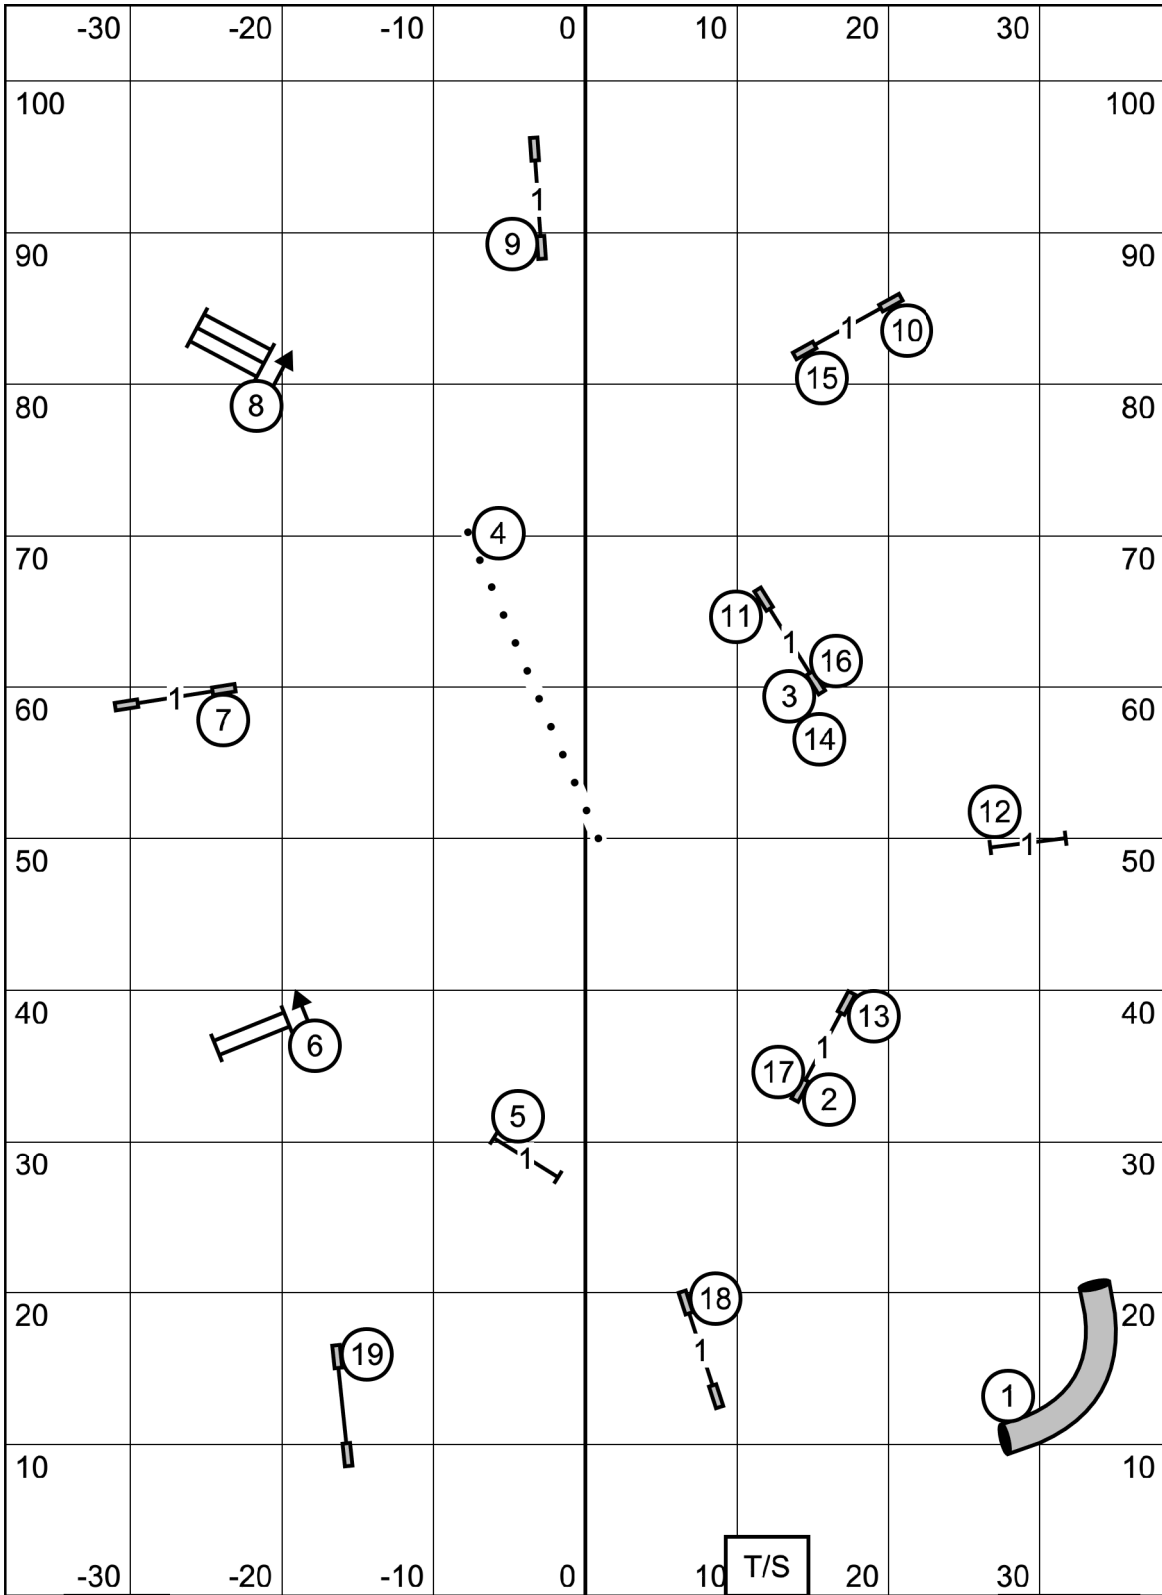

ENTER

EXIT

ENTER

OPEN STANDARD
 Colonial Shetland Sheepdog Club of America
 Feb 6, 2022
 Amherst, NH
 Designed by Zach Gulaboff Davis

EXIT

ENTER

NOVICE STANDARD
 Colonial Shetland Sheepdog Club of America
 Feb 6, 2022
 Amherst, NH
 Designed by Zach Gulaboff Davis