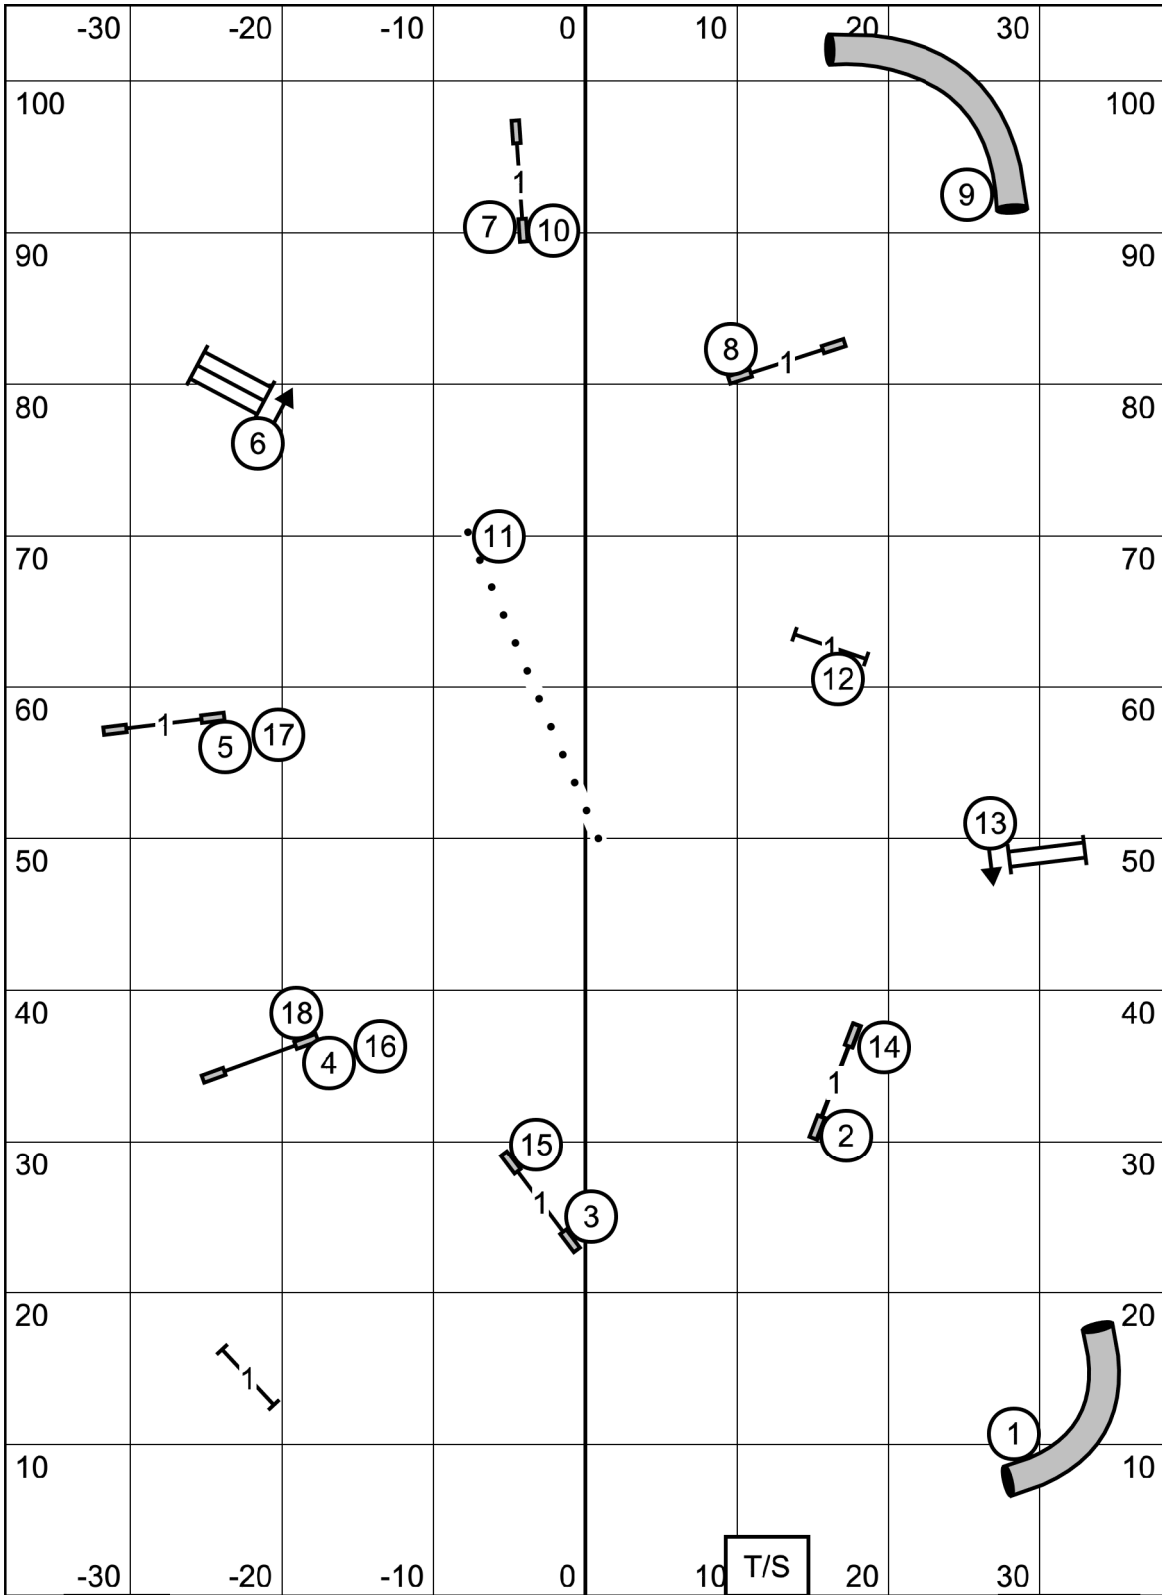

EXIT

EXCELLENT / MASTER JWW
Colonial Shetland Sheepdog Club of America
Feb 6, 2022
Amherst, NH
Designed by Zach Gulaboff Davis

ENTER