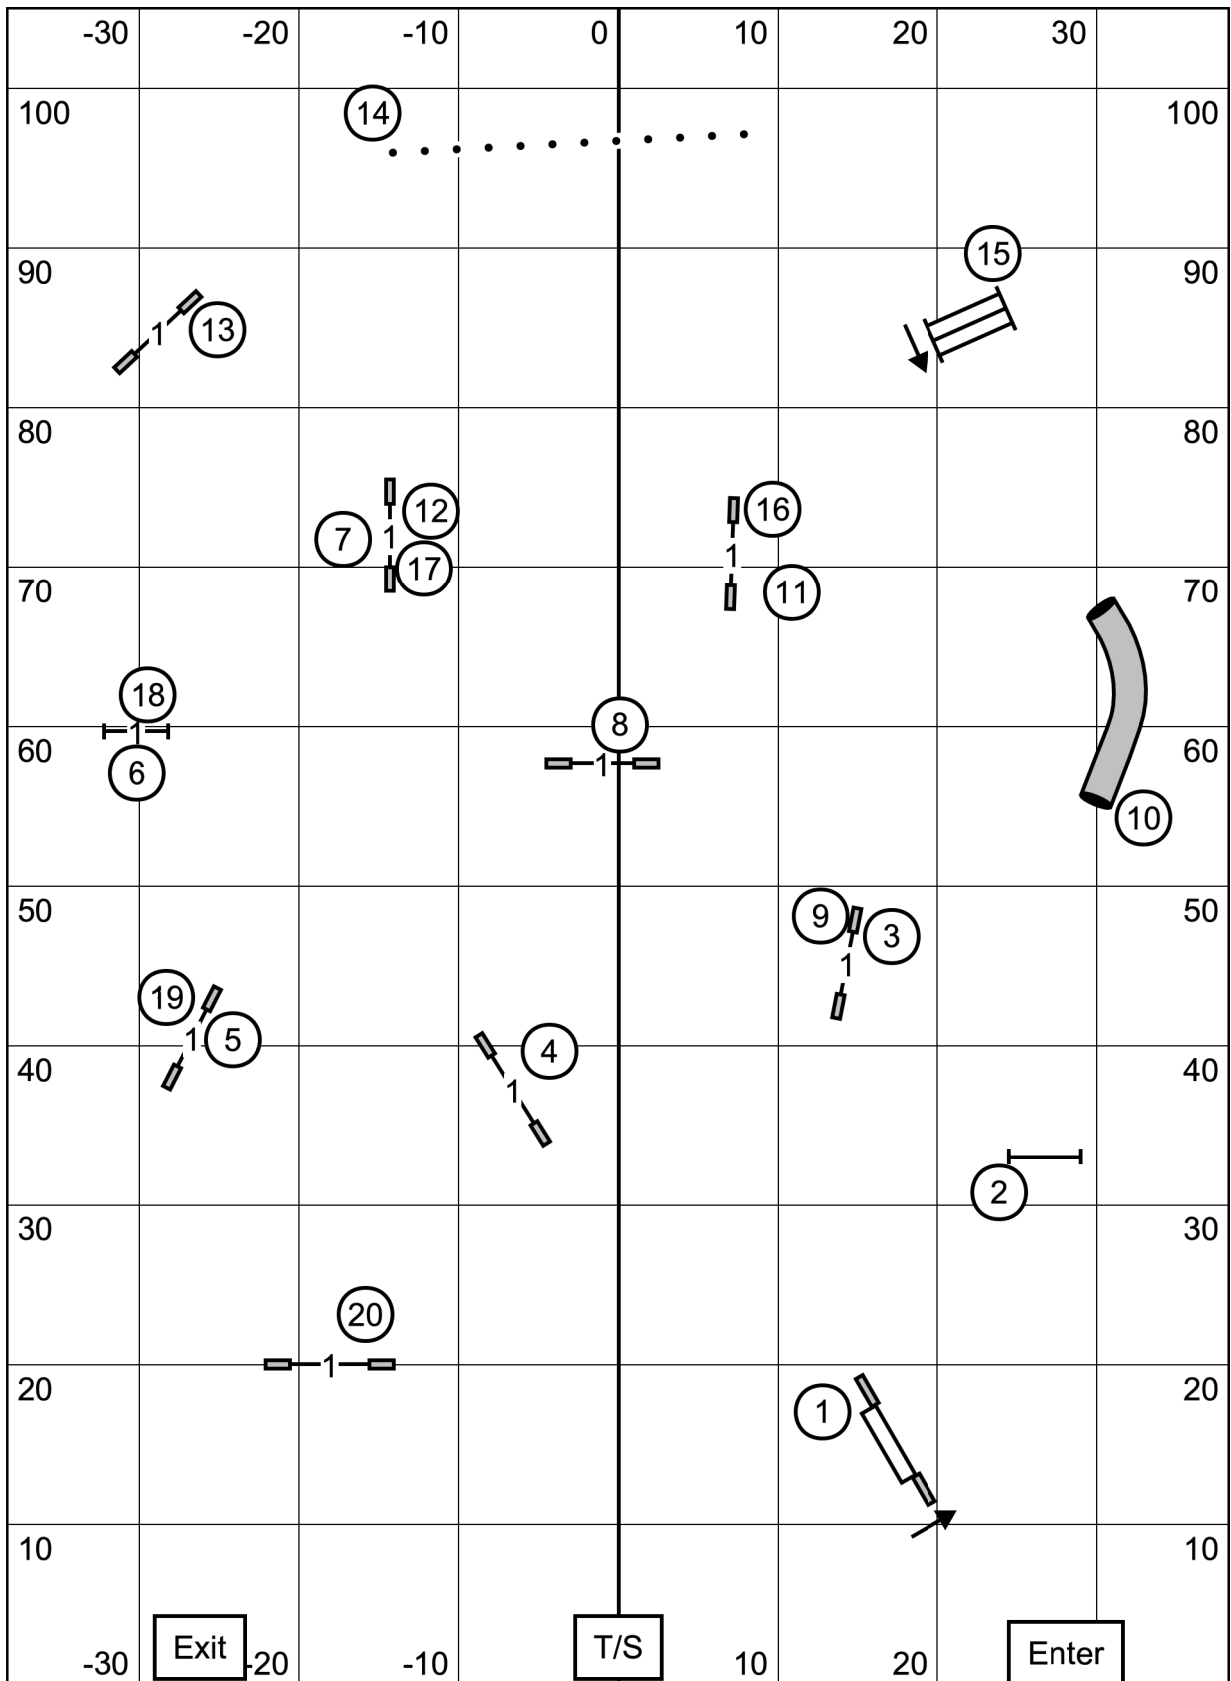

Eastern English Springer Spaniel Club
Saturday February 19, 2022
Master/Excellent JWW
Judge: Jan Skurzynski