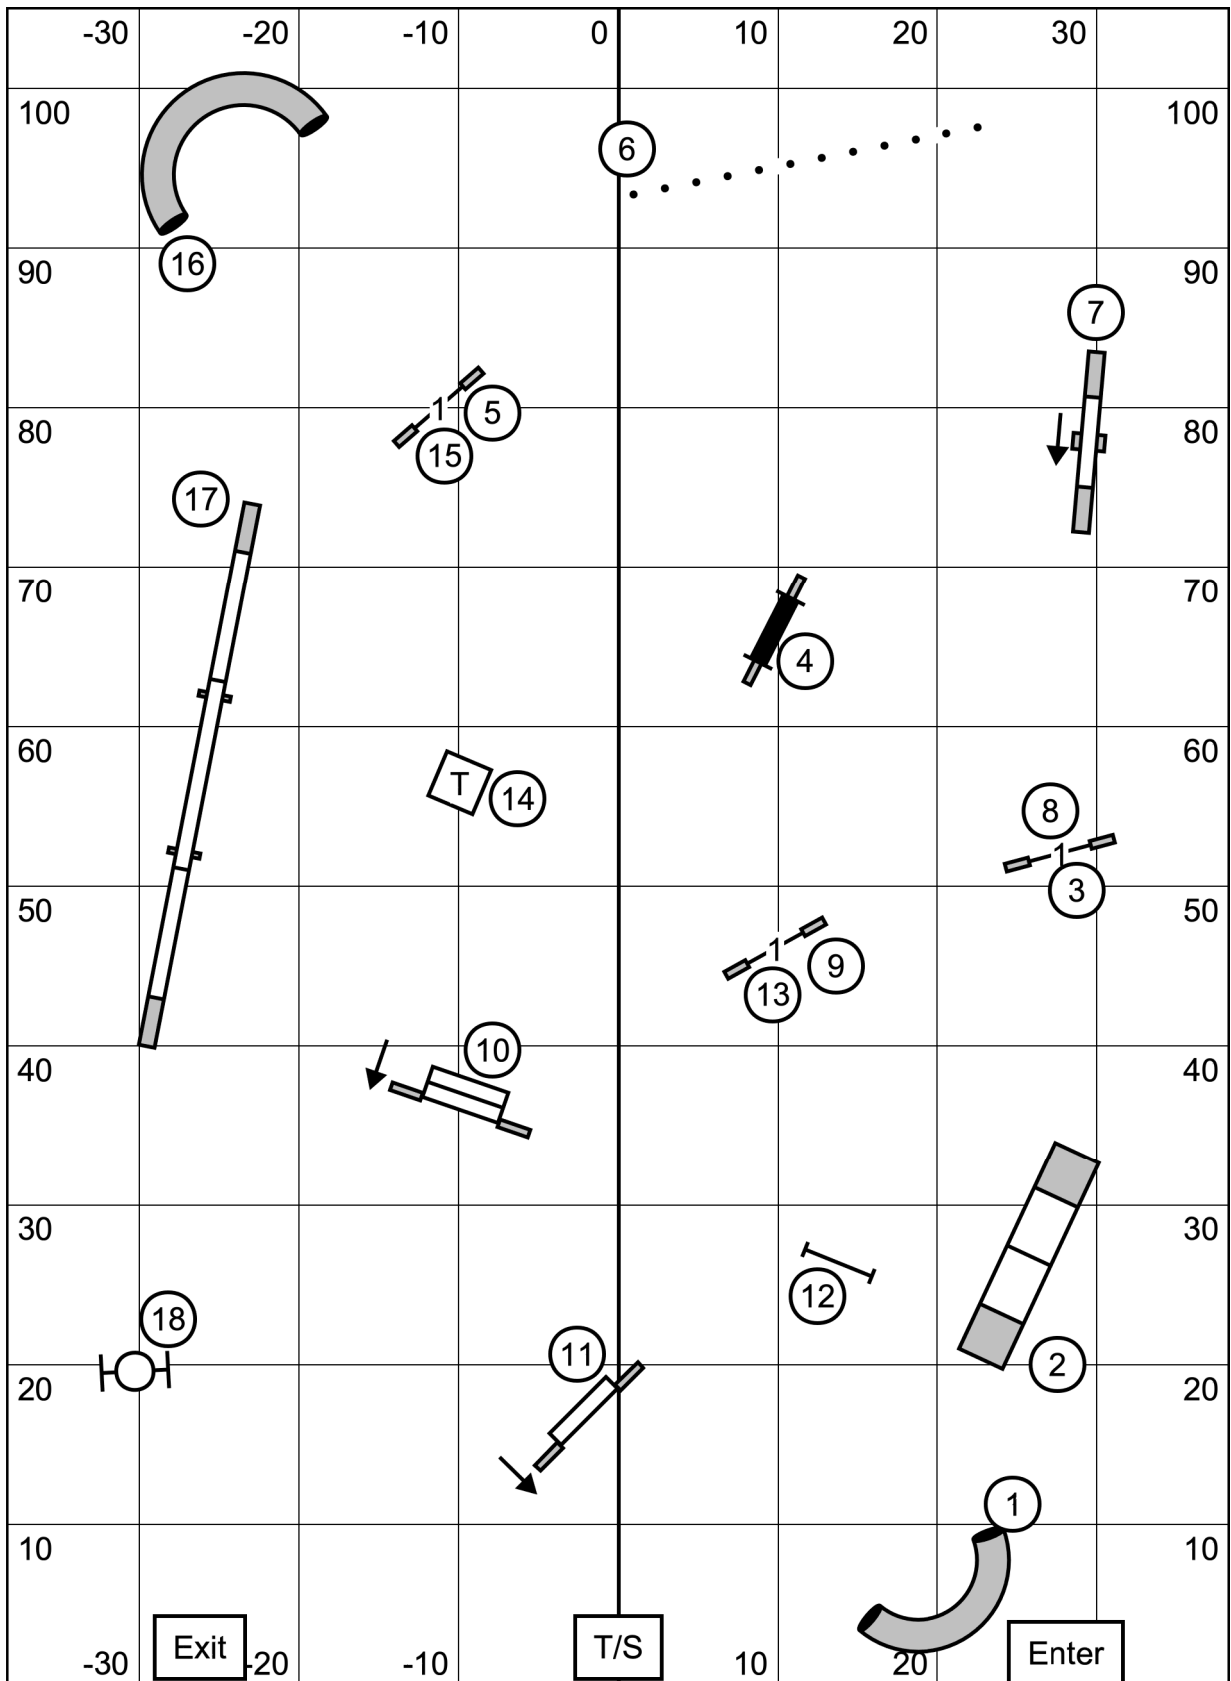

Eastern English Springer Spaniel Club
Saturday February 19, 2022
Open Standard
Judge: Jan Skurzynski