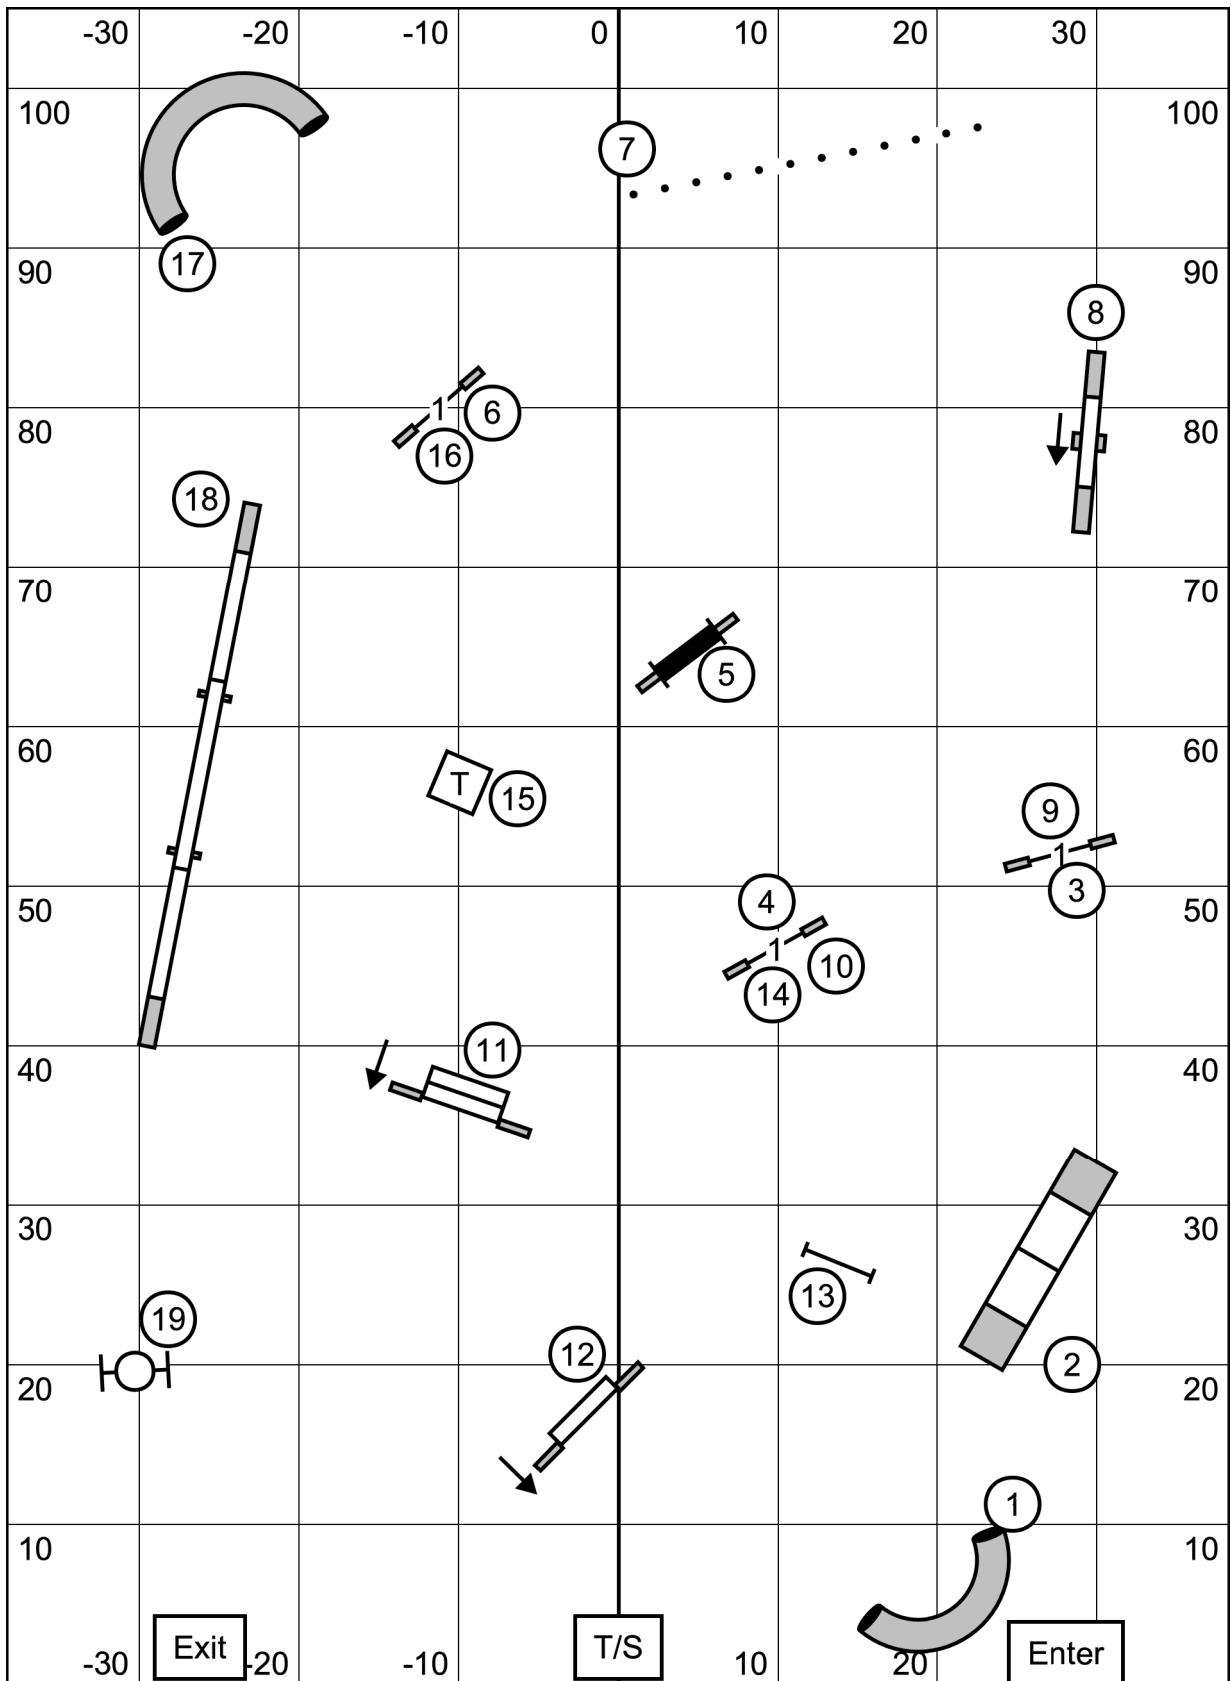

Eastern English Springer Spaniel Club
Saturday February 19, 2022
Excellent/Master Standard
Judge: Jan Skurzynski