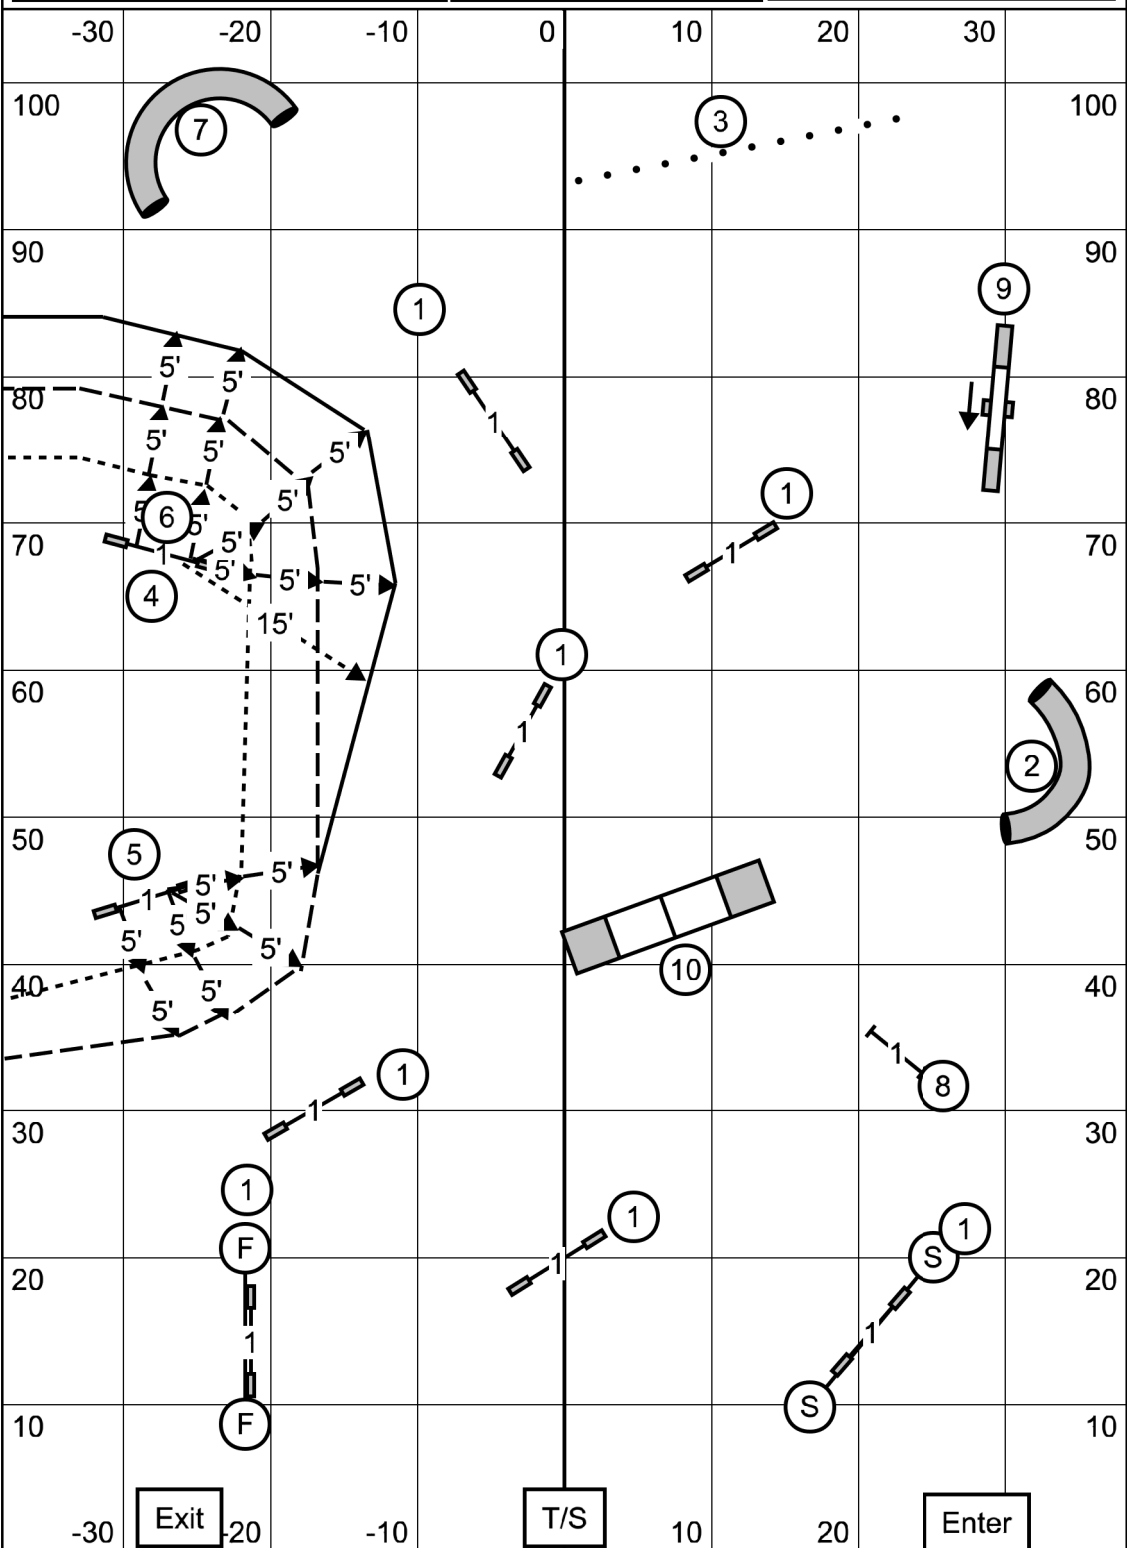

M/E Send 6-5-4 + 20 = 35 pts
 Open Send 6-5 + 20 = 31 pts
 Novice Send 6-5 + 20 = 31 pts

M/E Dotted/Solid line
 Open Solid line
 Novice Dashed line

M/E 60 pts to Qualify
 Open 55 pts to Qualify
 Novice 50 pts to Qualify