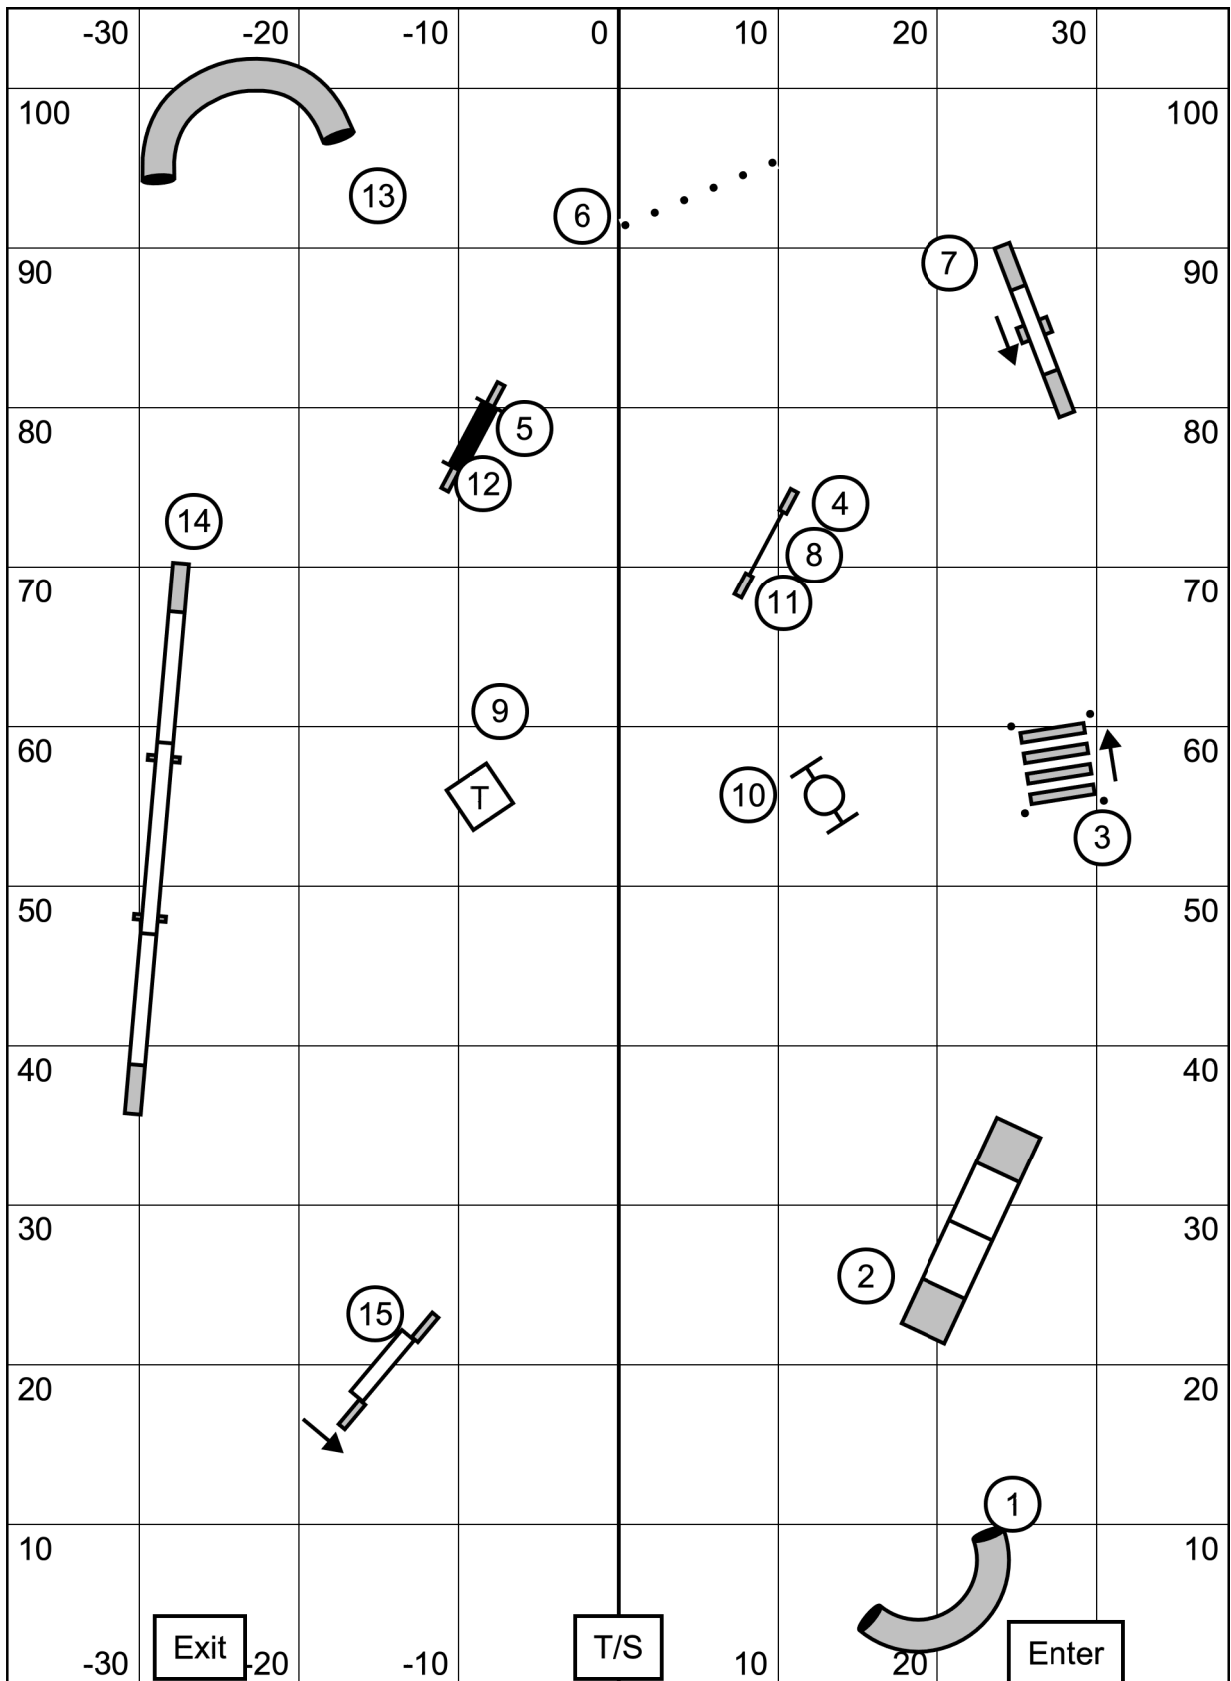

Eastern English Springer Spaniel Club
Saturday February 19, 2022
Novice Standard
Judge: Jan Skurzynski