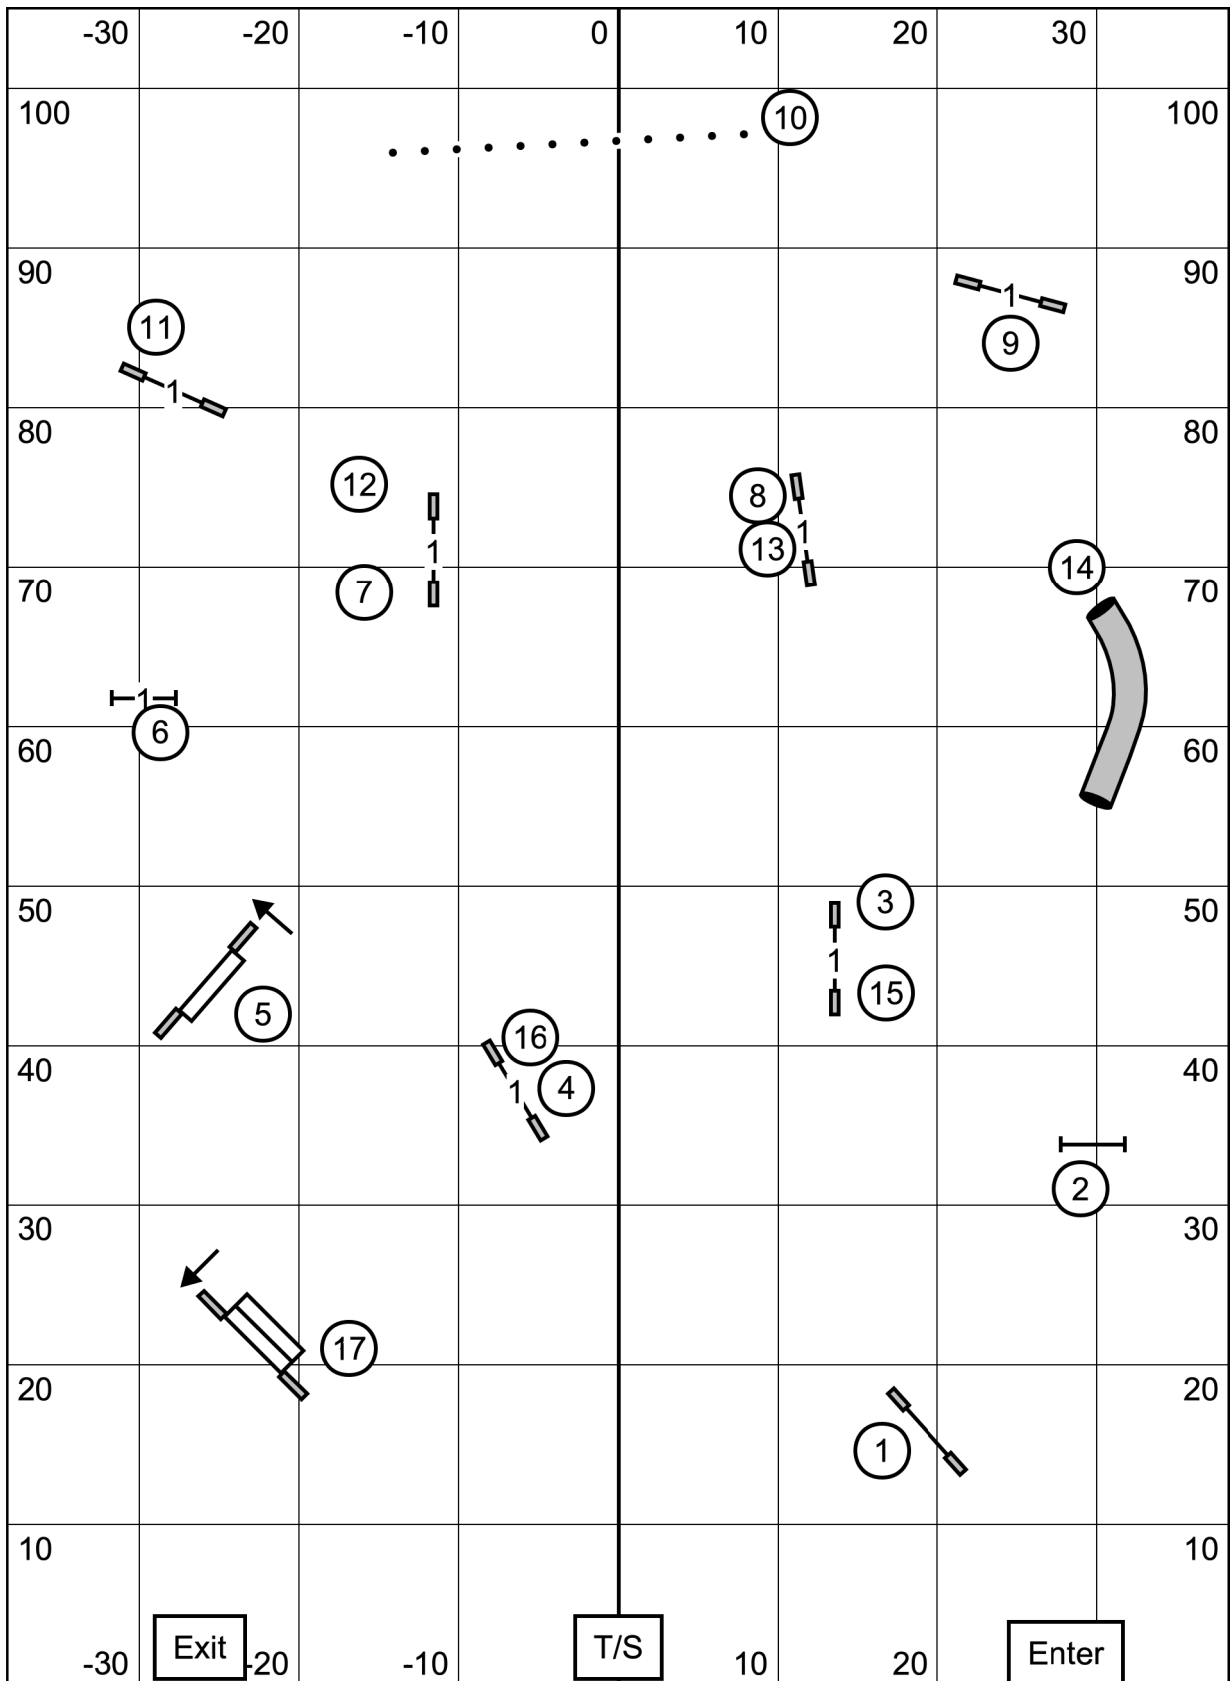

Eastern English Springer Spaniel Club
Saturday February 19, 2022
Open JWW
Judge: Jan Skurzynski