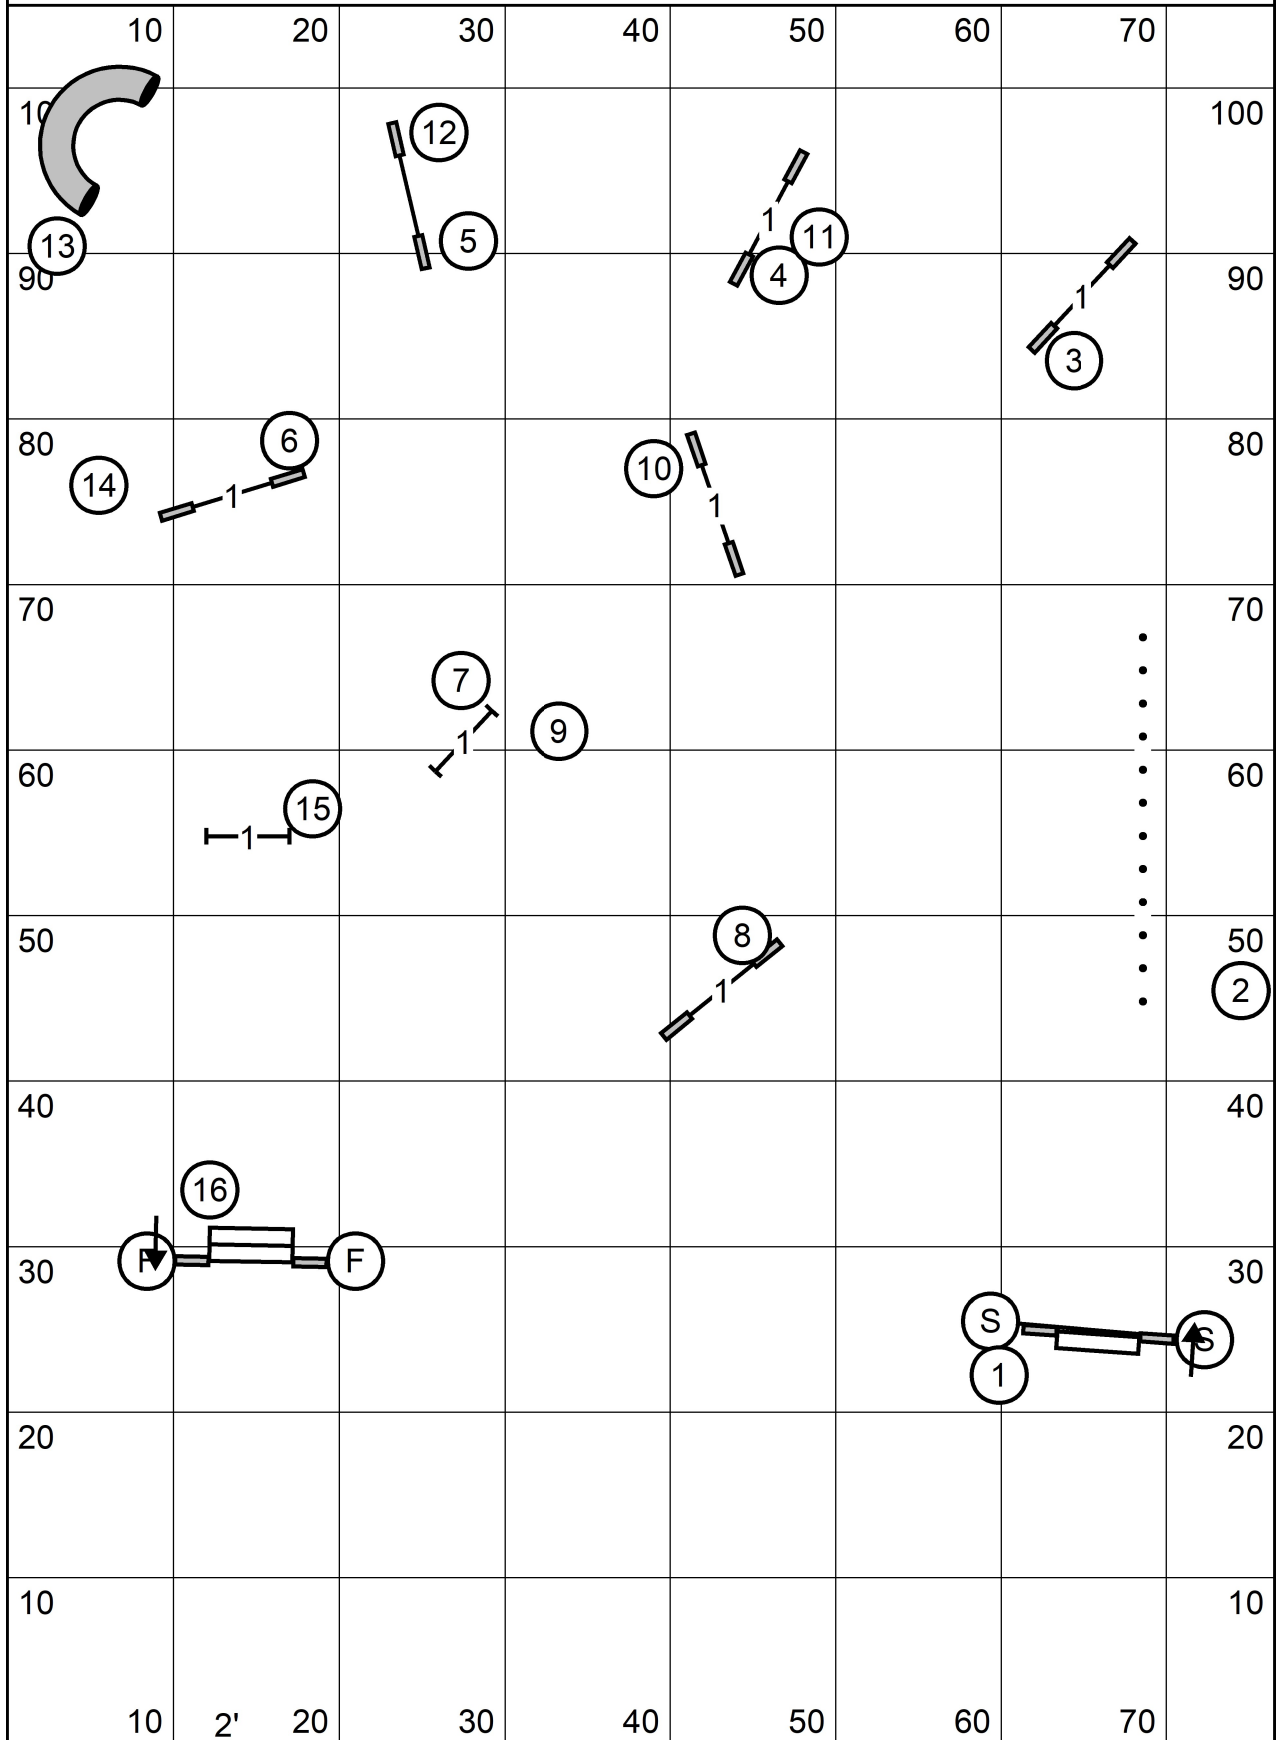

North Shore Kennel Club
Open JWW
Saturday, February 26, 2022
Sally Gichner