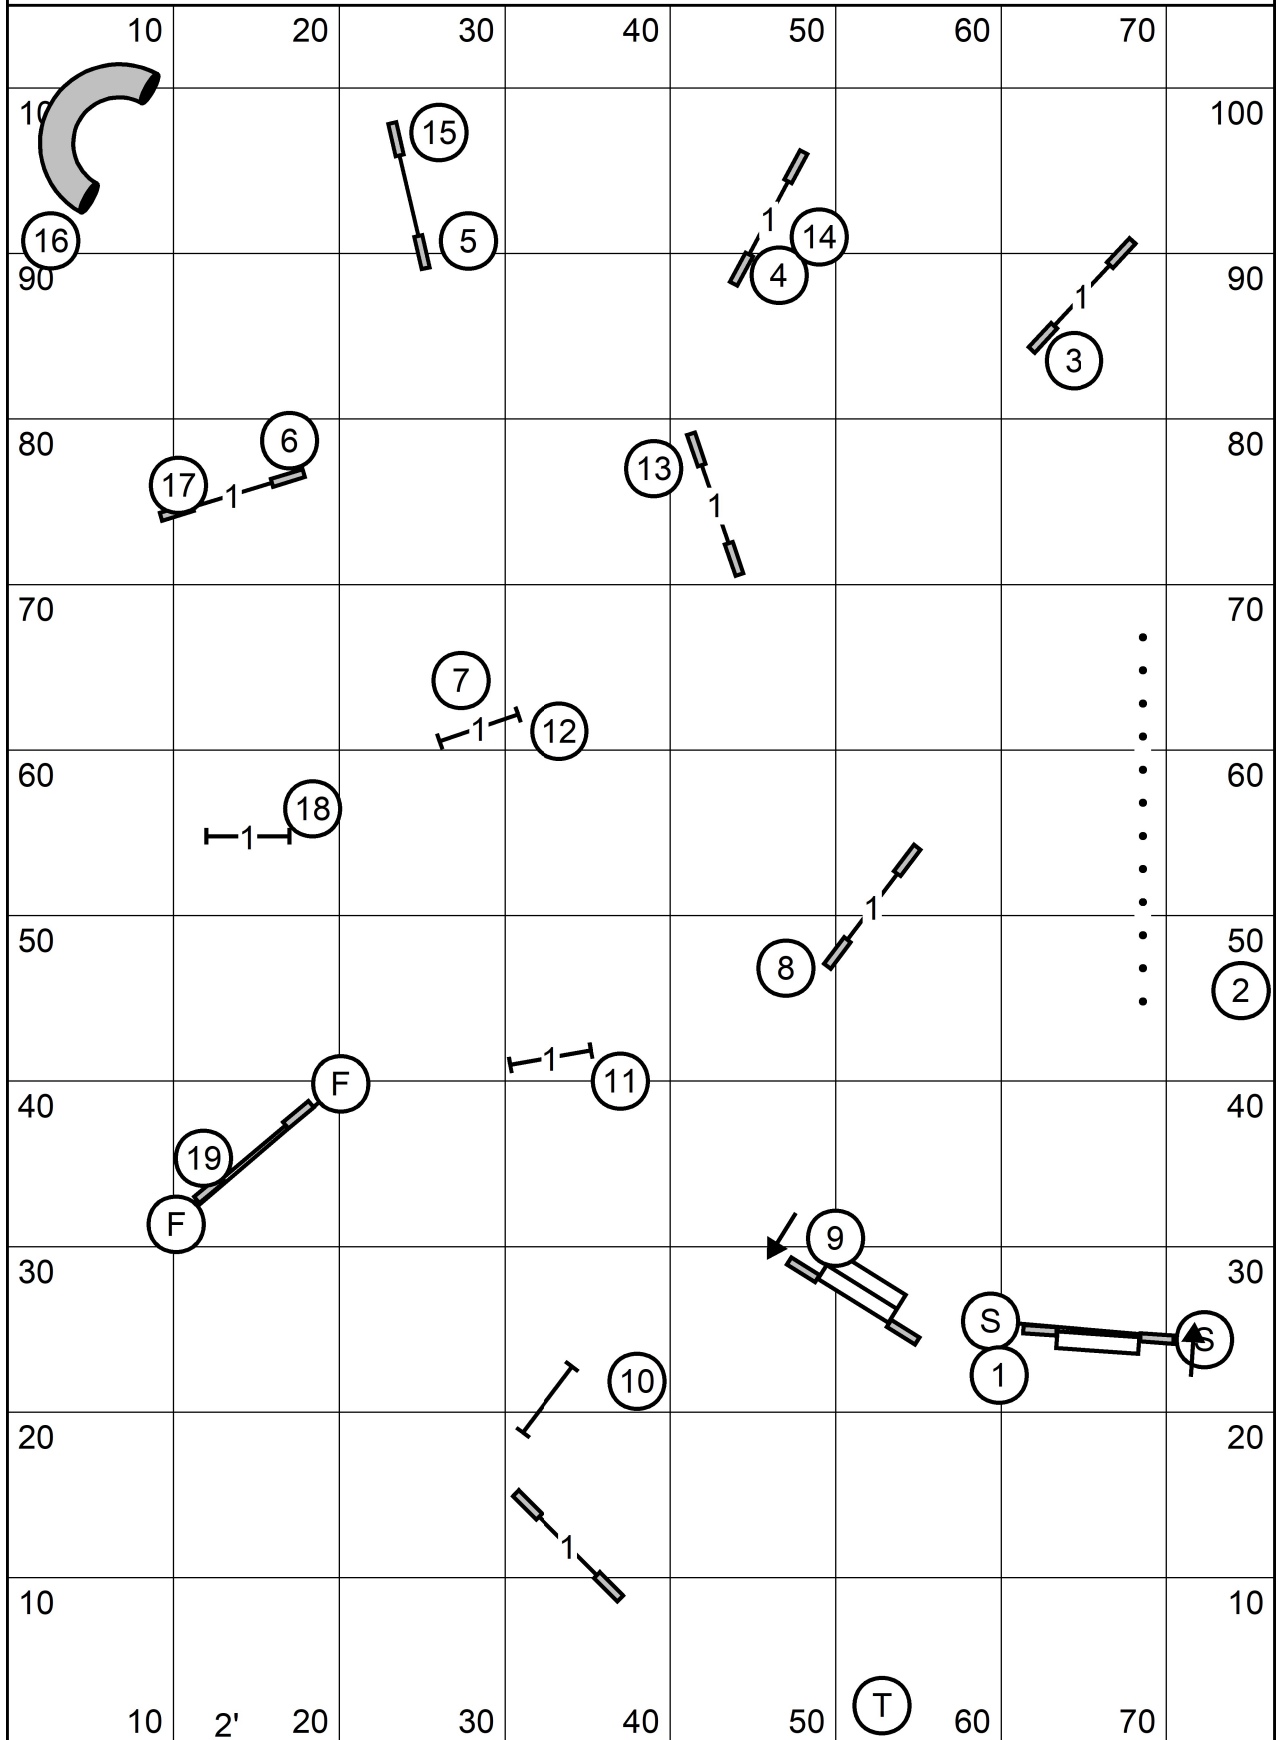

North Shore Kennel Club
Master/Excellent JWW
Saturday, February 26, 2022
Sally Gichner