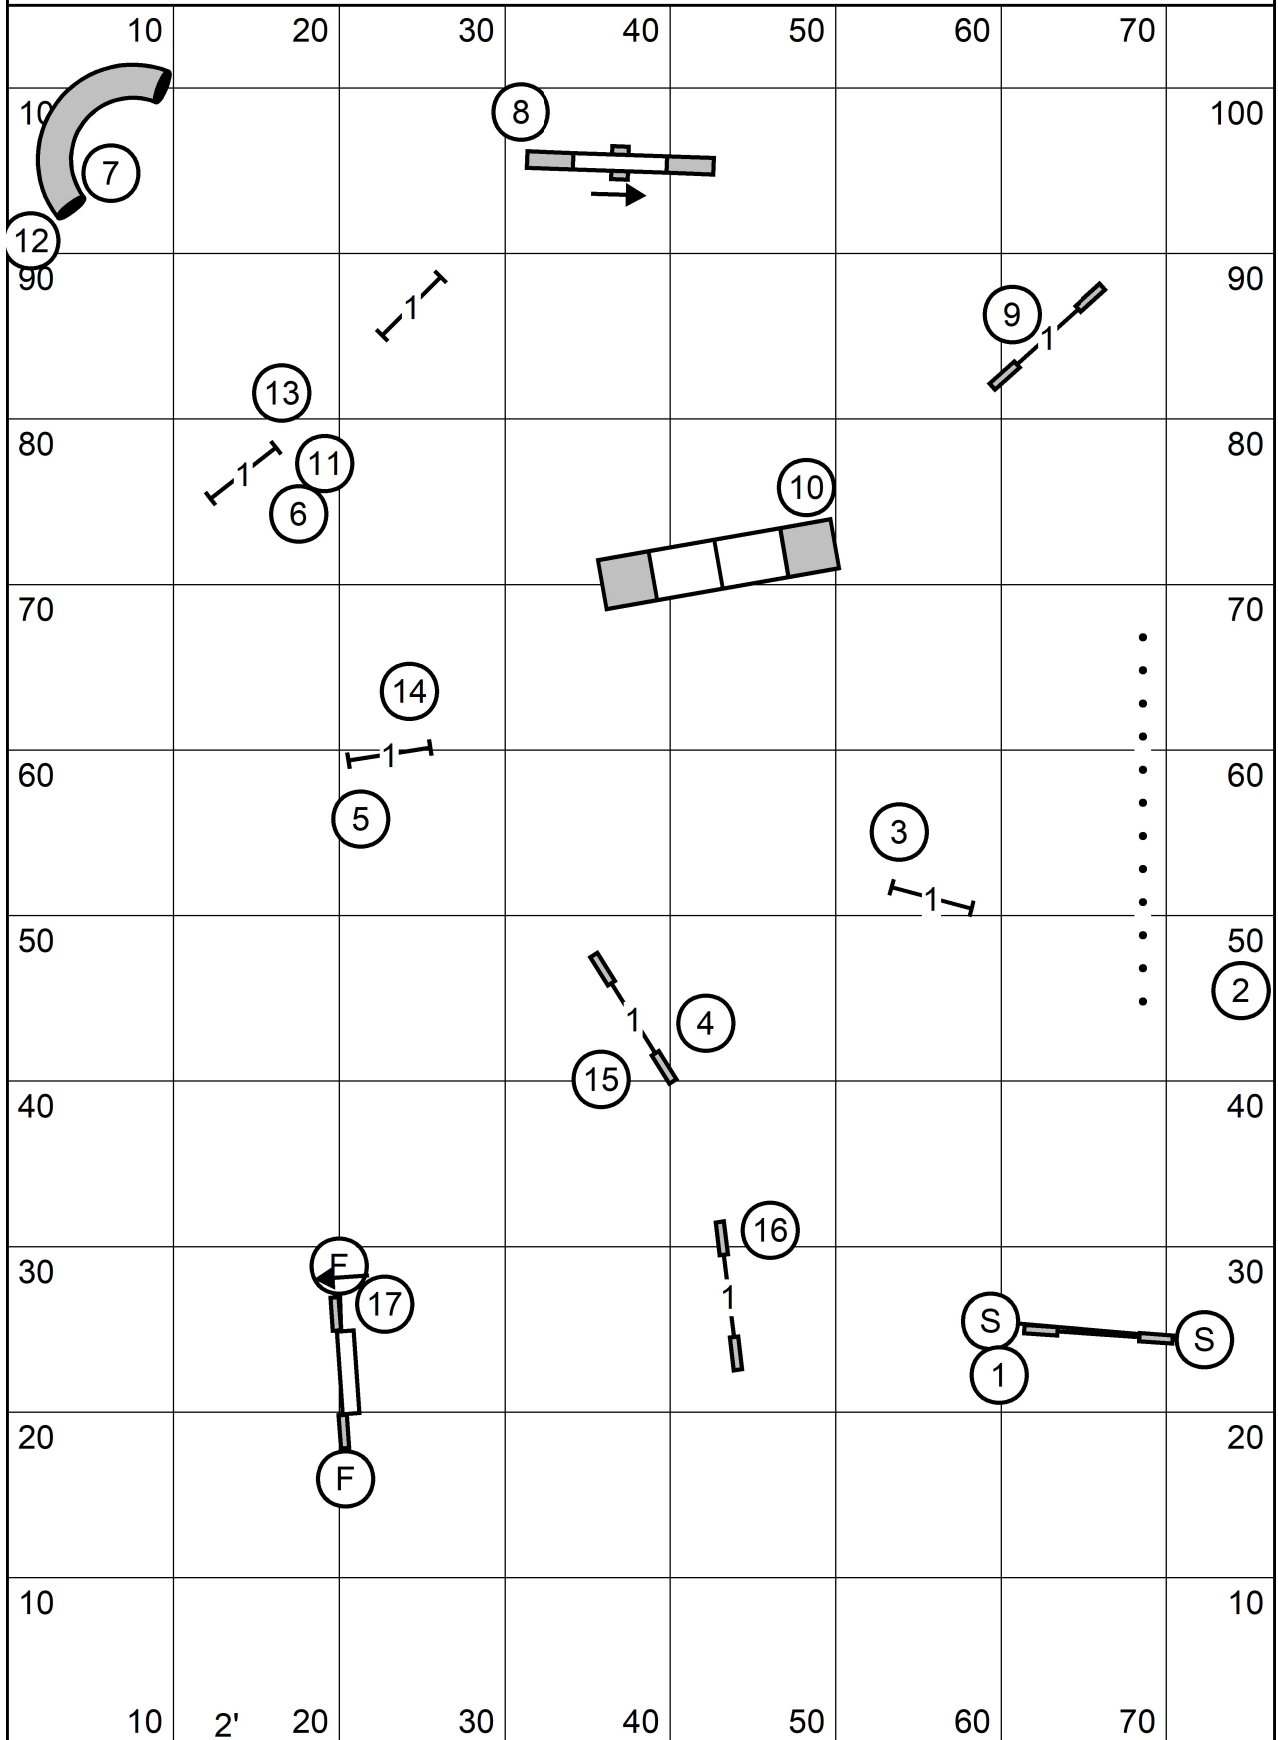

North Shore Kennel Club
Time 2 Beat
Saturday, February 26, 2022
Sally Gichner