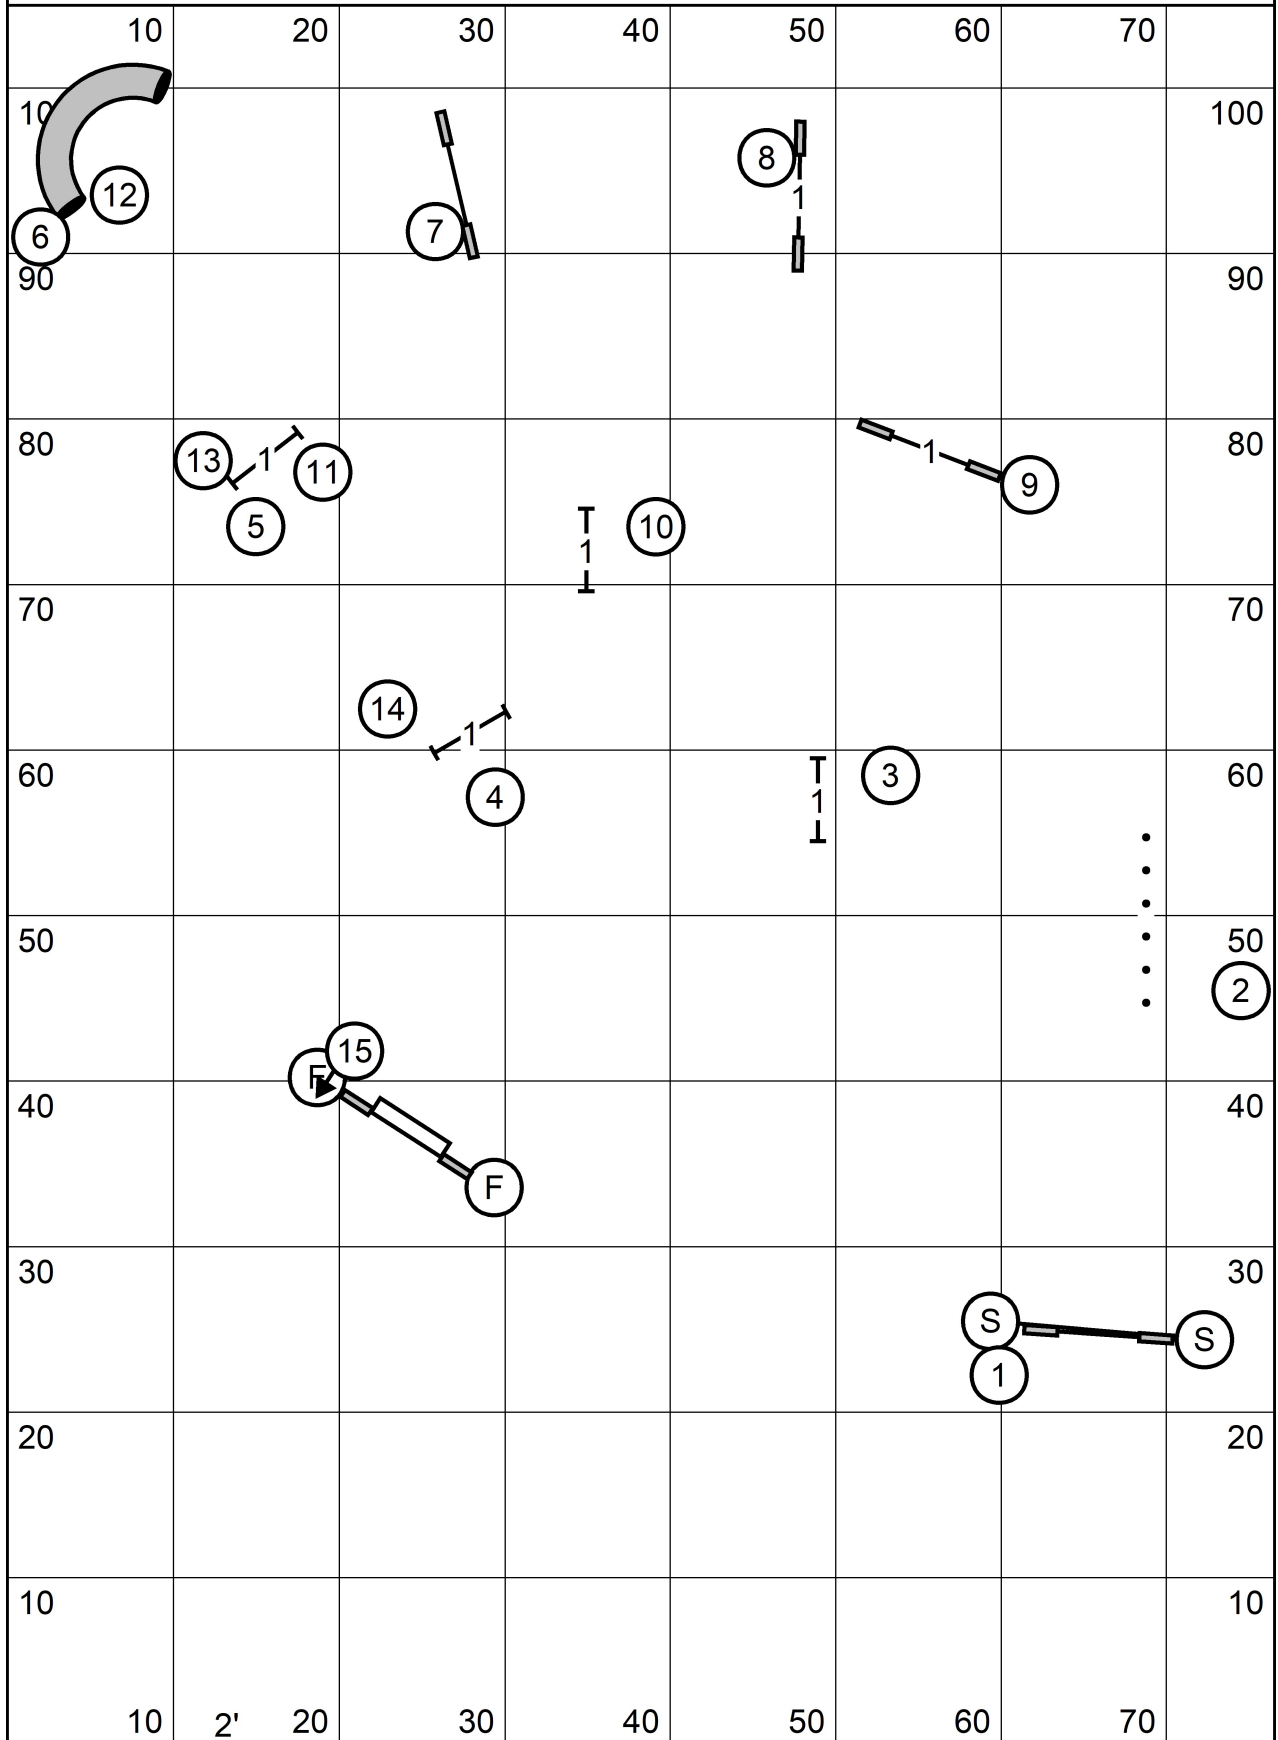

North Shore Kennel Club
Novice JWW
Saturday, February 26, 2022
Sally Gichner