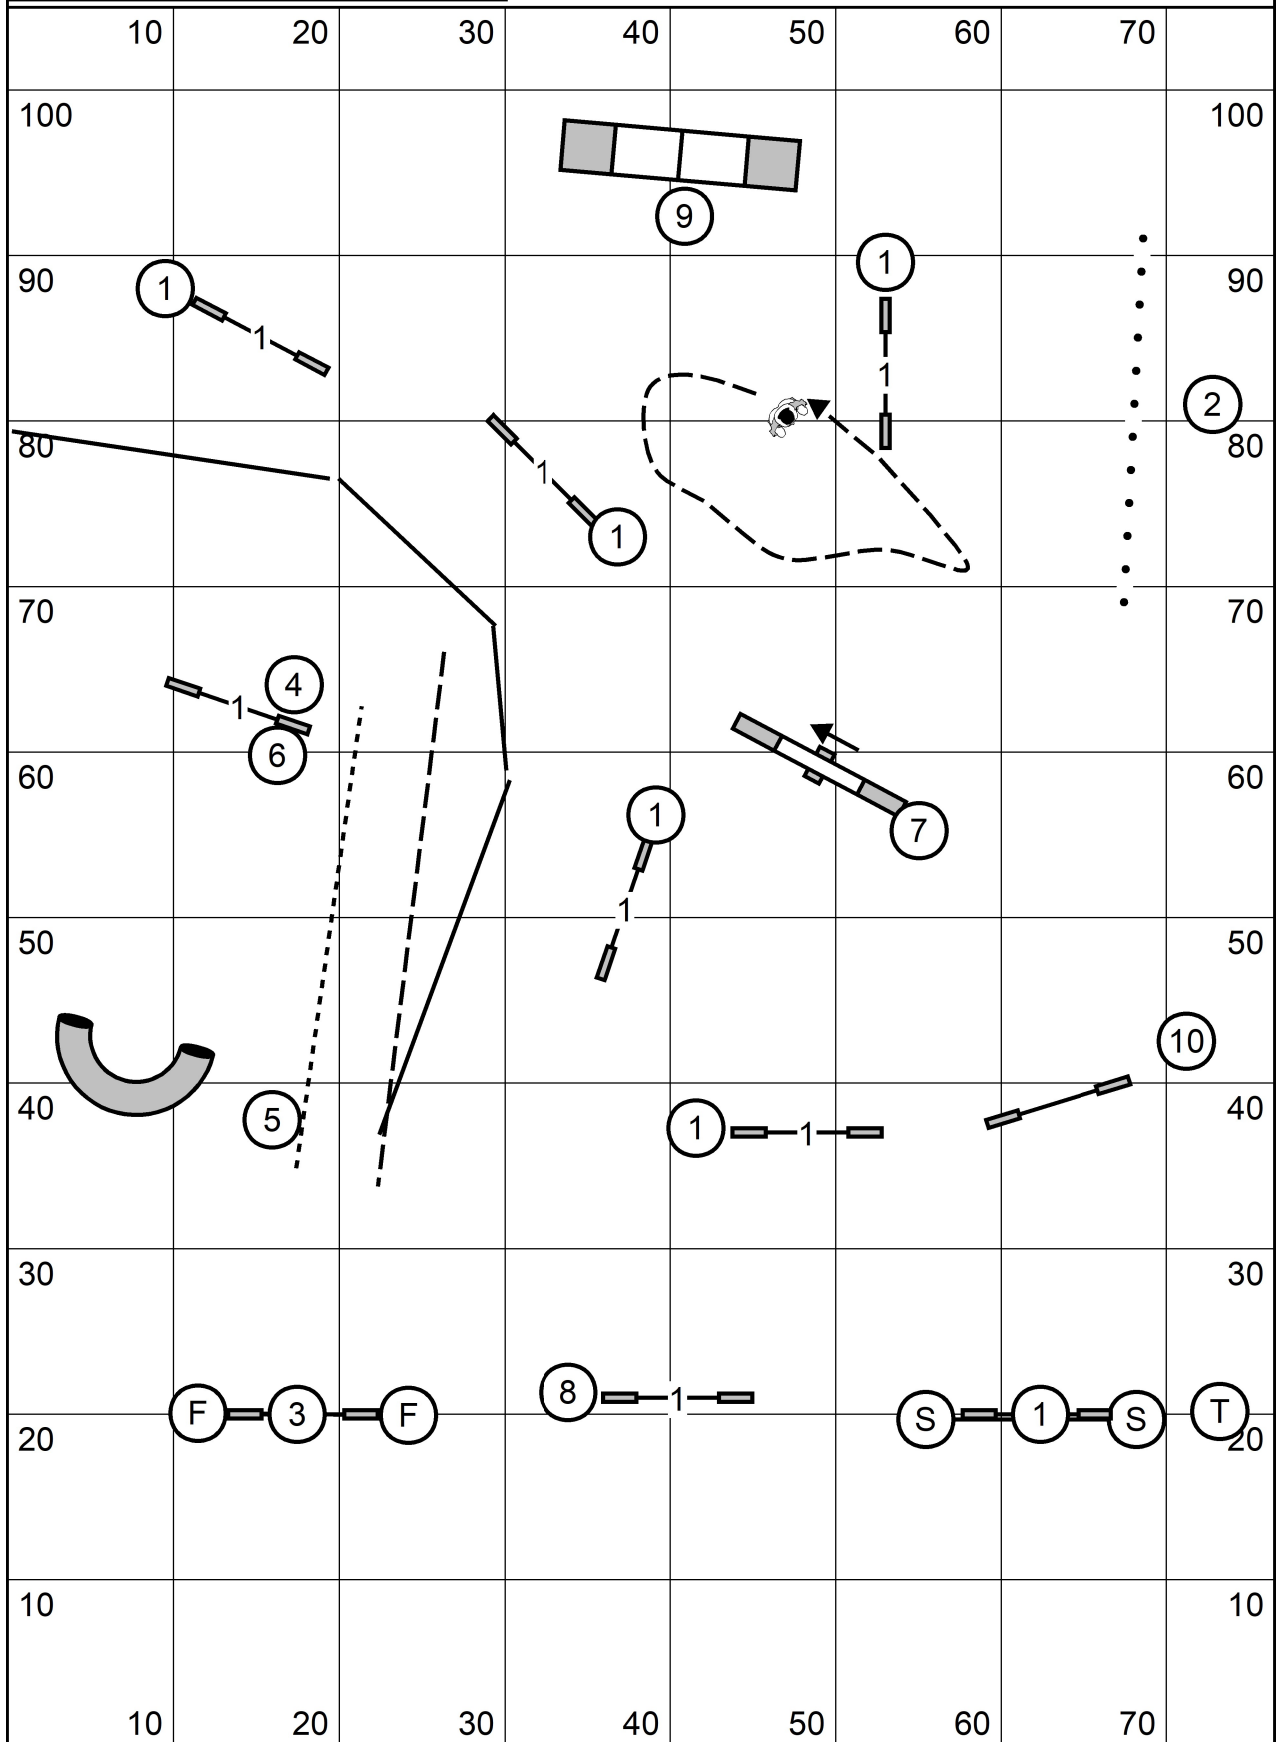

X/M Bonus: 4-5-6, Solid Line  
 Open Bonus: 5-6, Dashed Line  
 Novice Bonus: 5-6, Dotted Line

North Shore Kennel Club  
 All FAST  
 Sunday, February 27, 2022  
 Sally Gichner

North Shore Kennel Club  
Premier JWW  
Sunday, February 27, 2022  
Sally Gichner