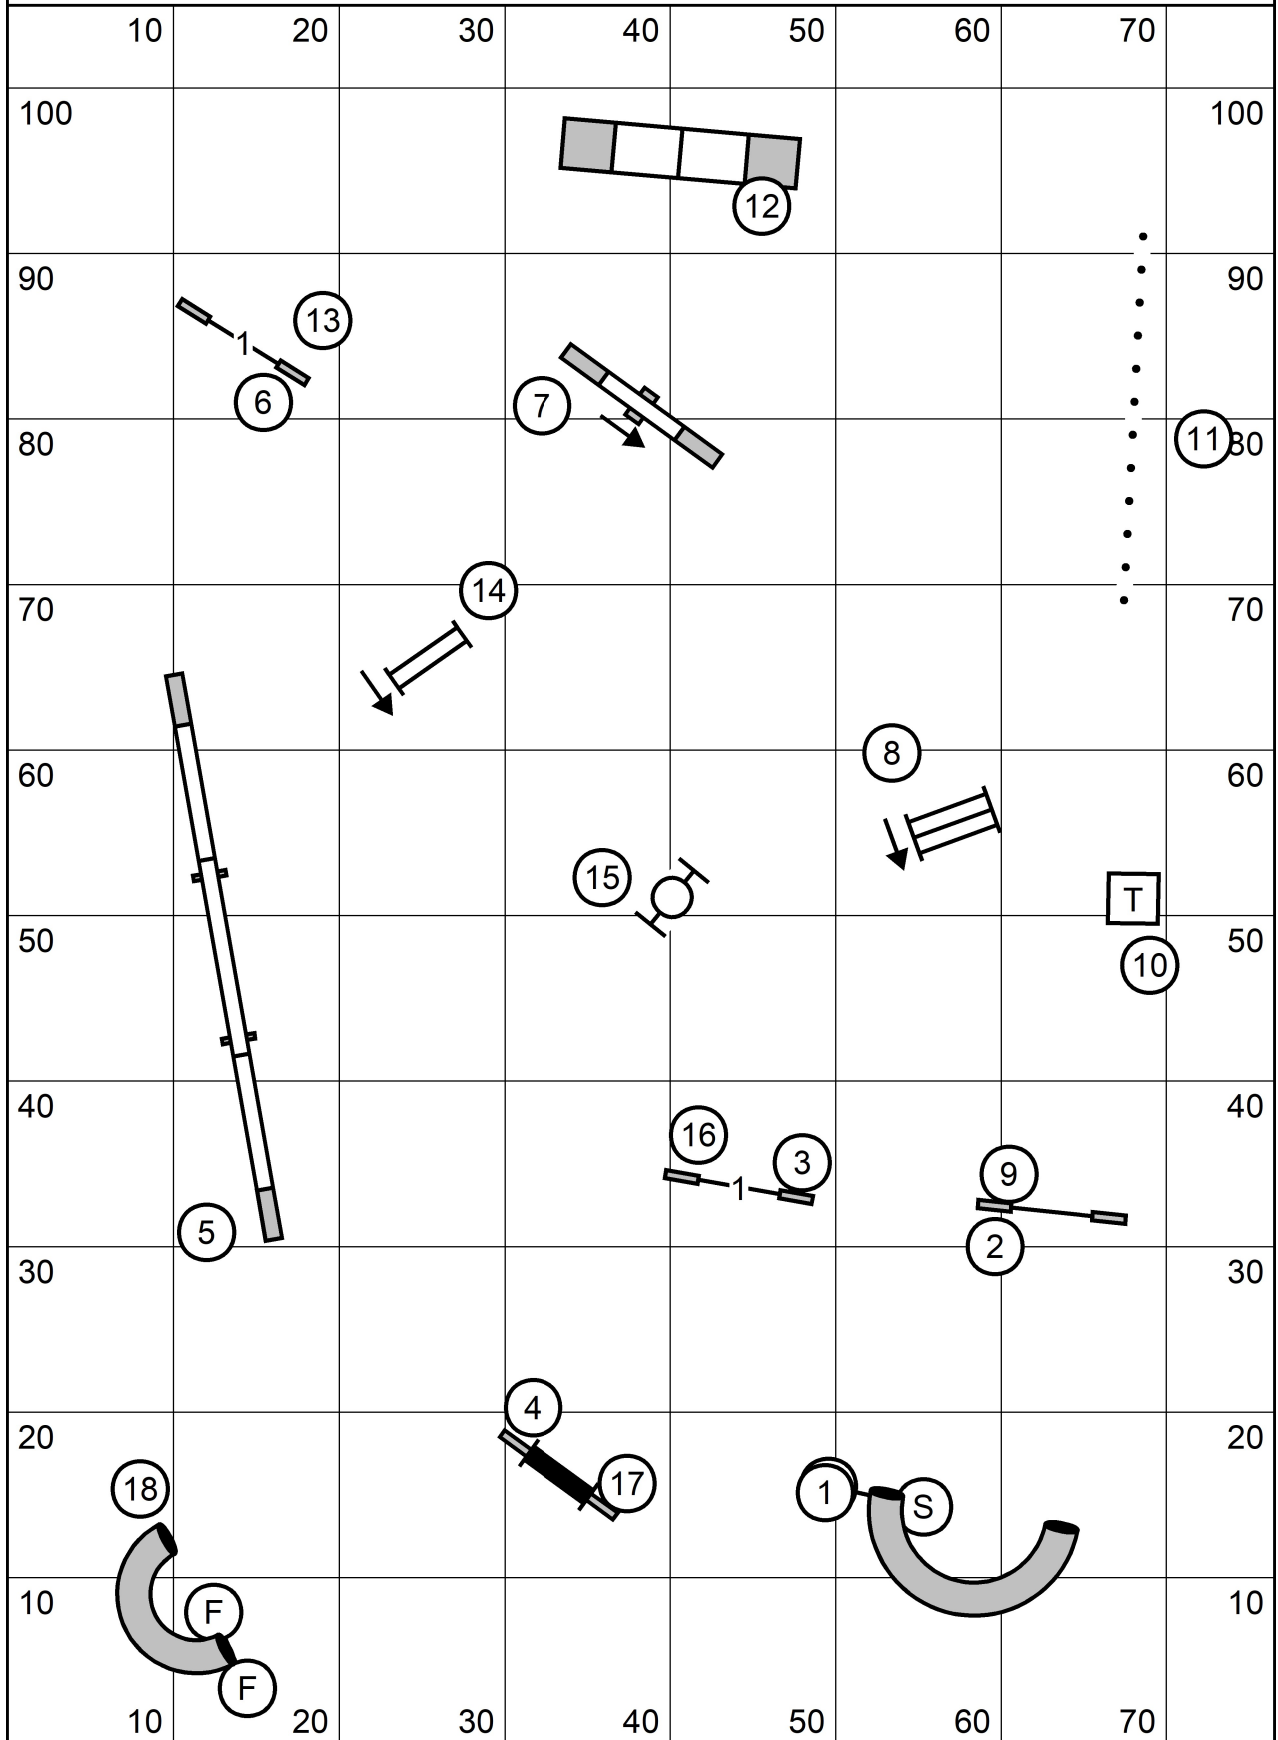

North Shore Kennel Club
Open Standard
Sunday, February 27, 2022
Sally Gichner