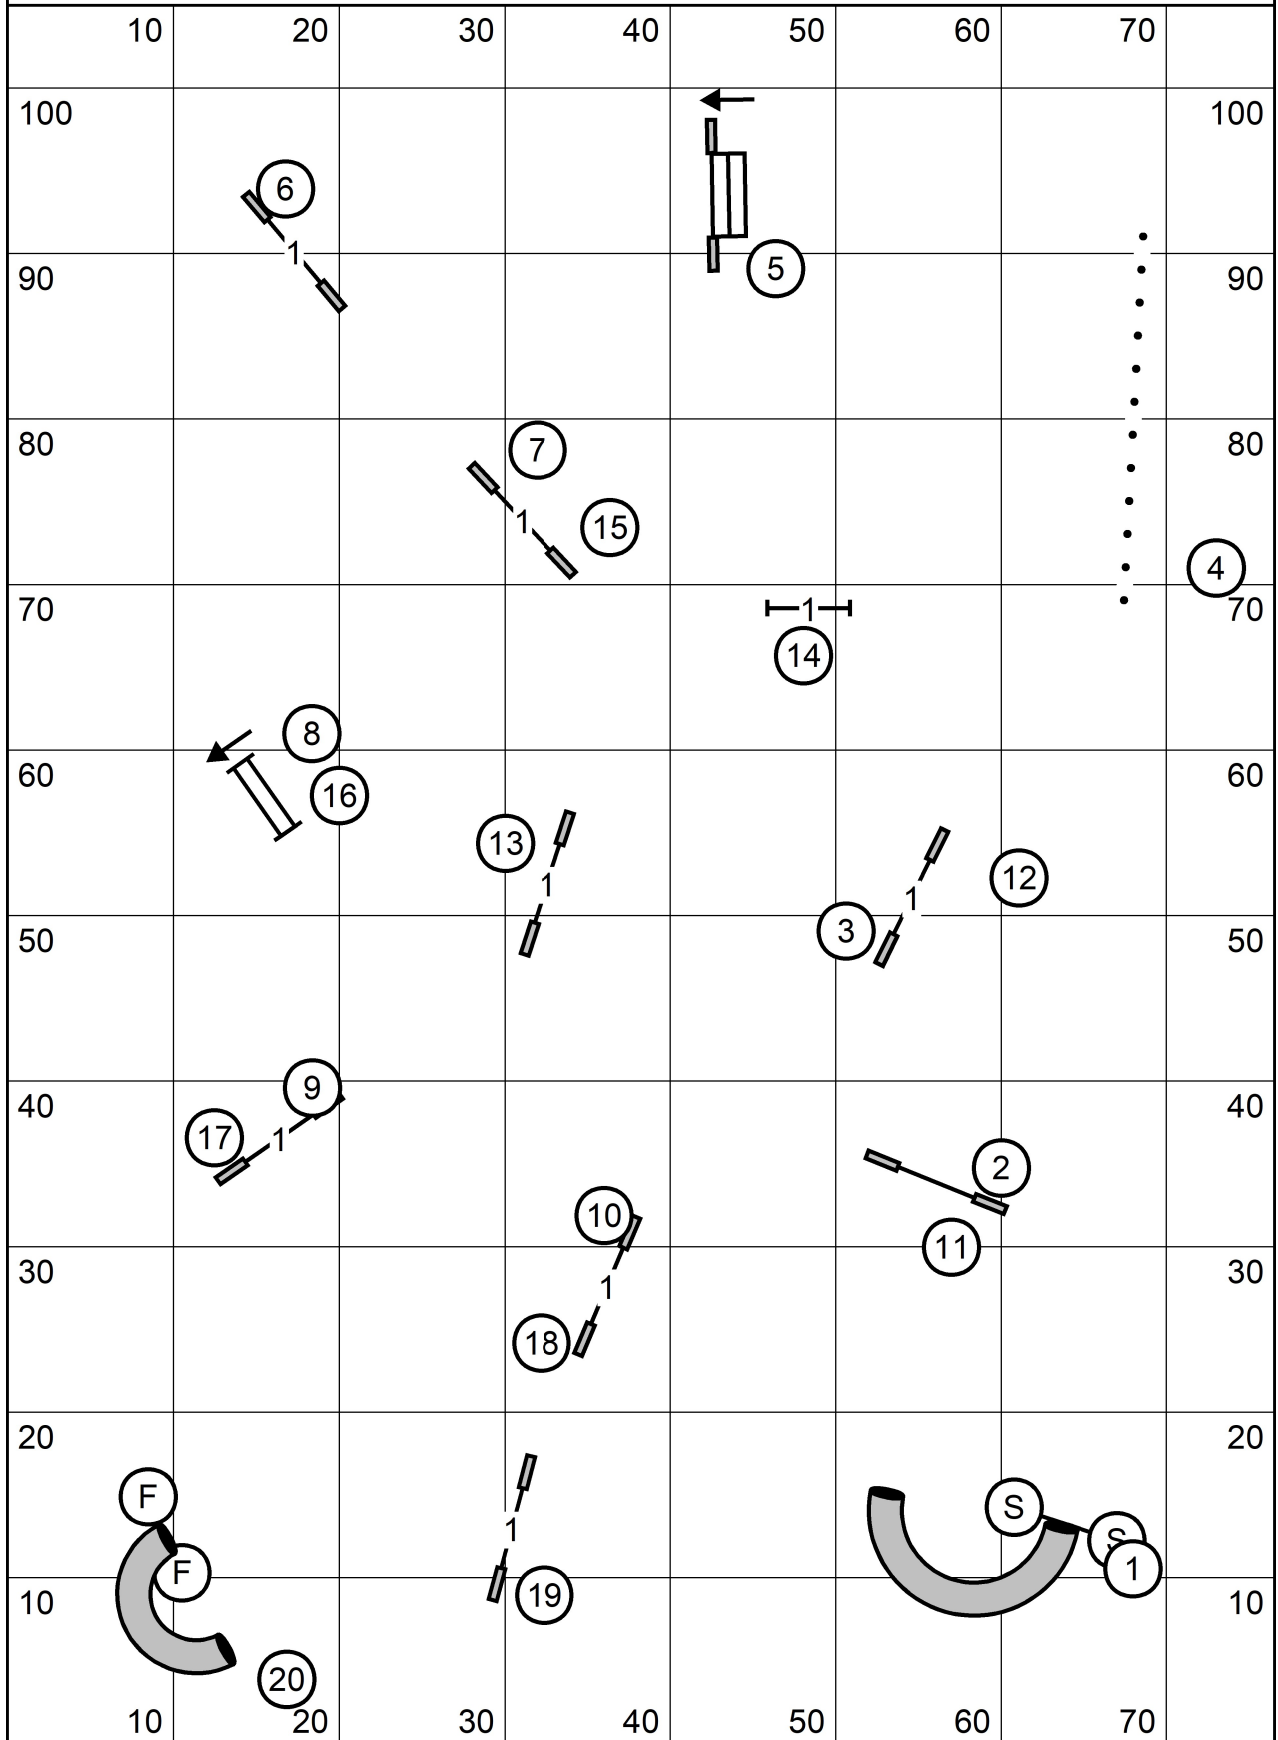

X/M Bonus: 4-5-6, Solid Line  
 Open Bonus: 5-6, Dashed Line  
 Novice Bonus: 5-6, Dotted Line

North Shore Kennel Club  
 All FAST  
 Sunday, February 27, 2022  
 Sally Gichner

North Shore Kennel Club  
Premier JWW  
Sunday, February 27, 2022  
Sally Gichner