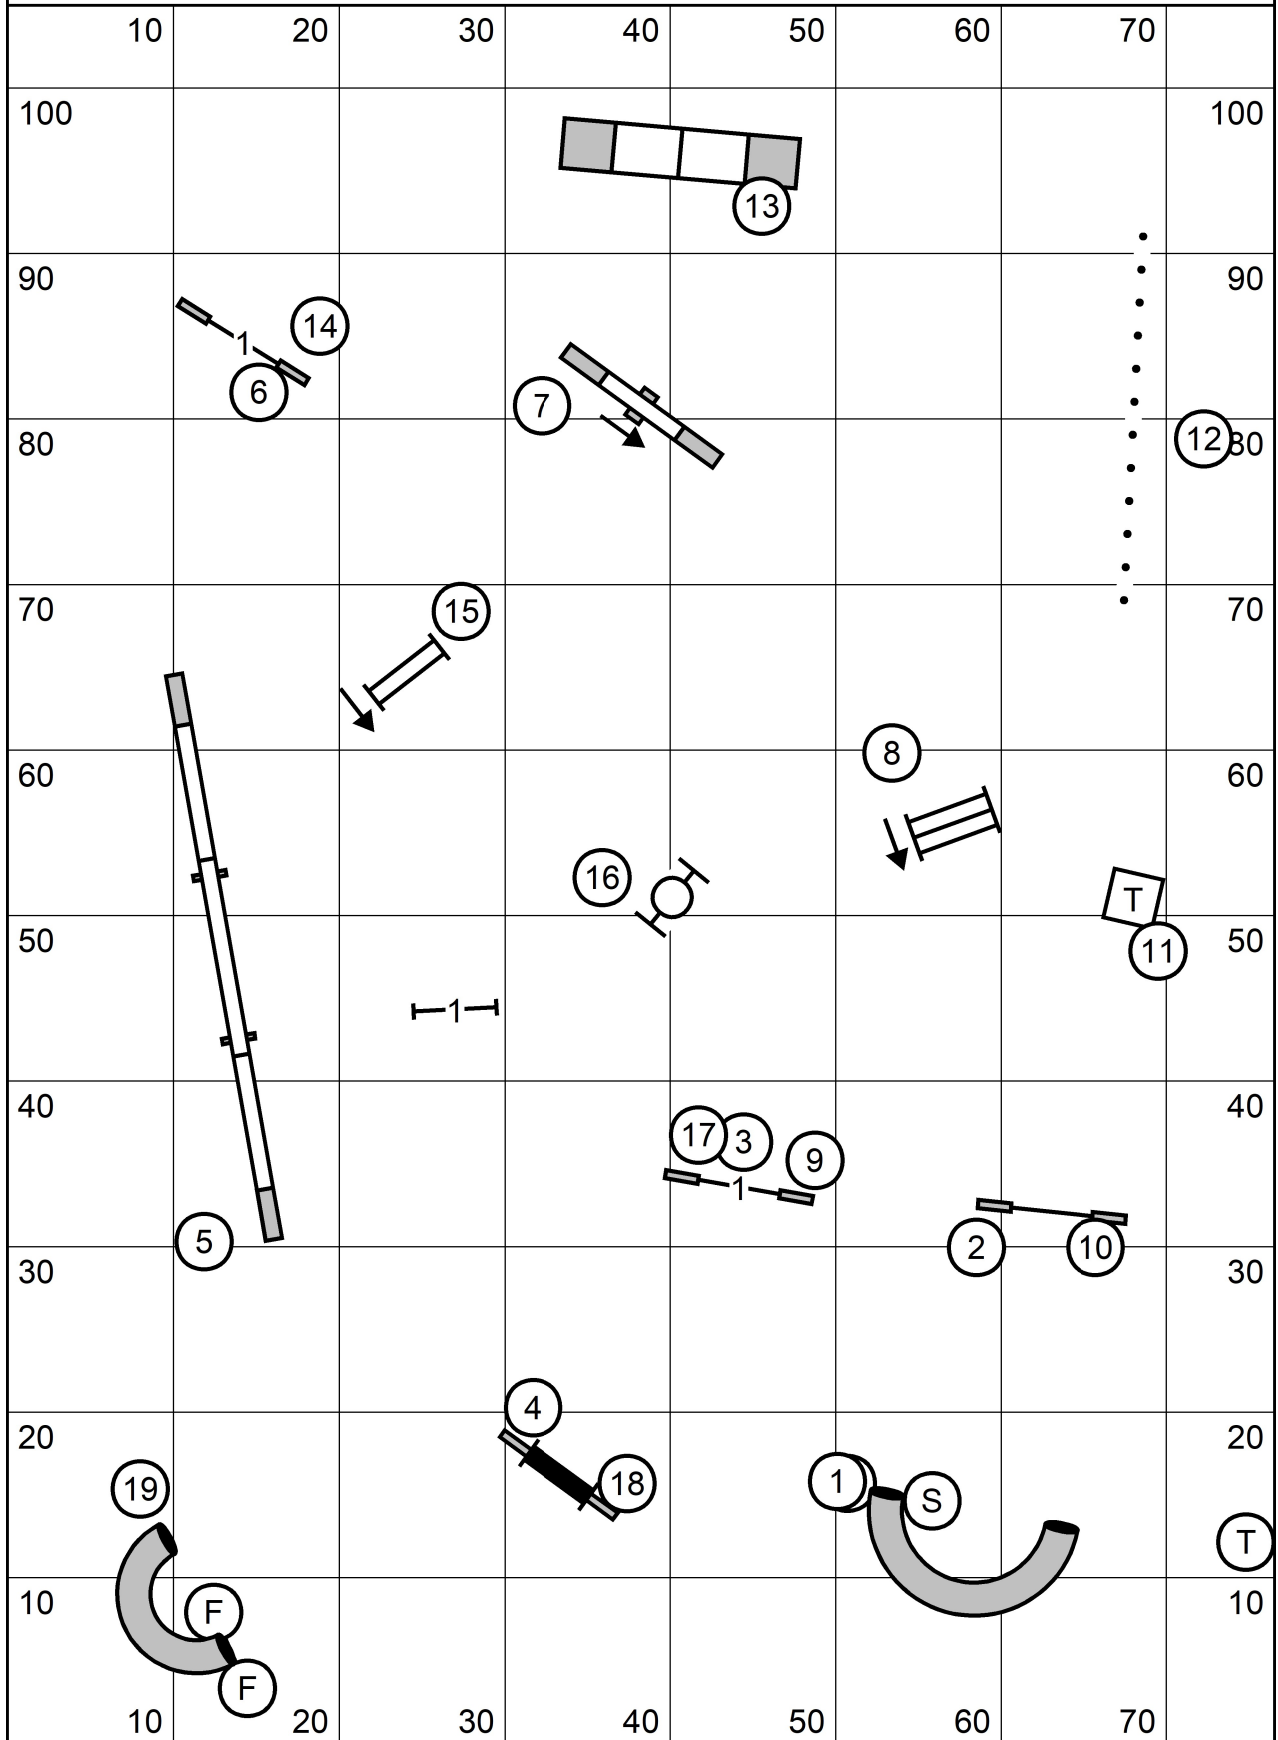

North Shore Kennel Club
Master/Excellent & P Standard
Sunday, February 27, 2022
Sally Gichner