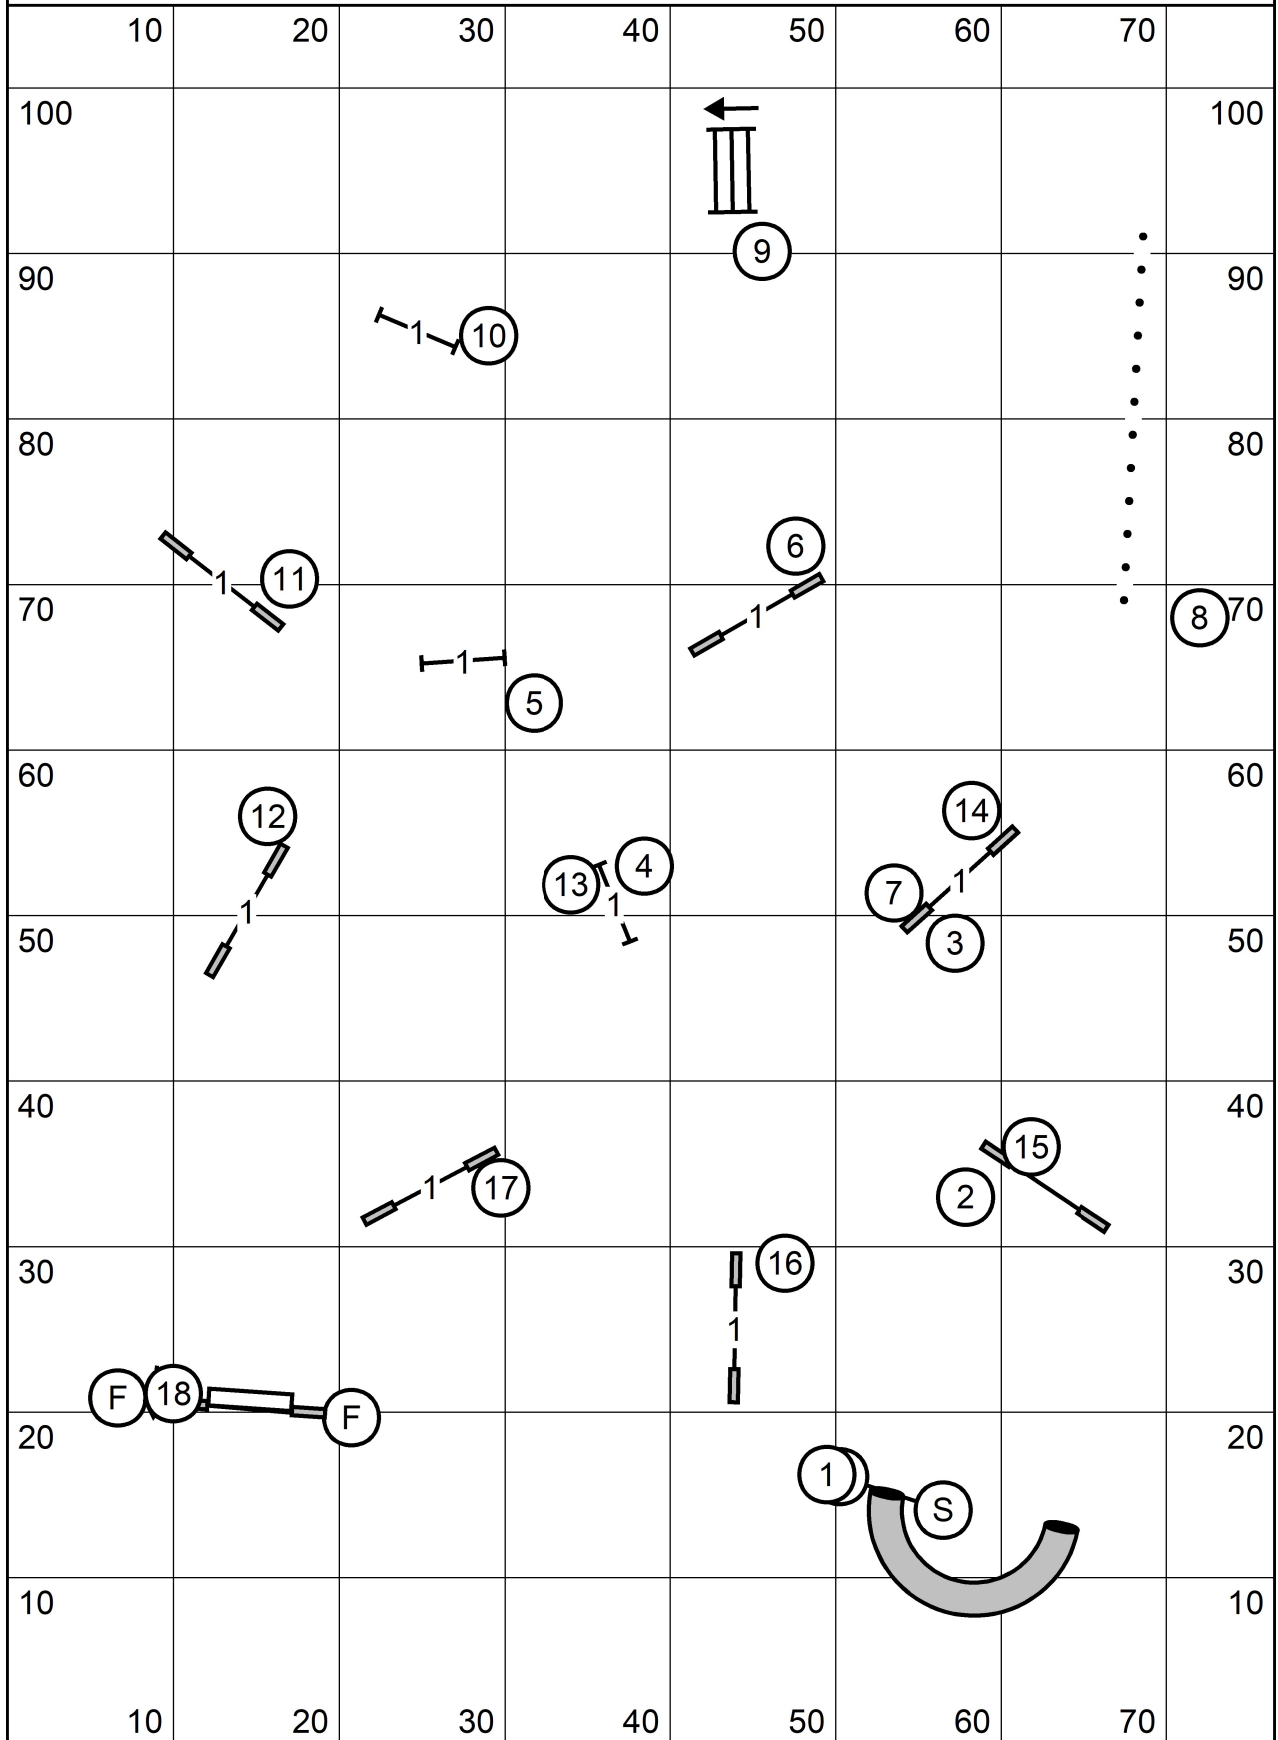

North Shore Kennel Club
Master/Excellent JWW
Sunday, February 27, 2022
Sally Gichner