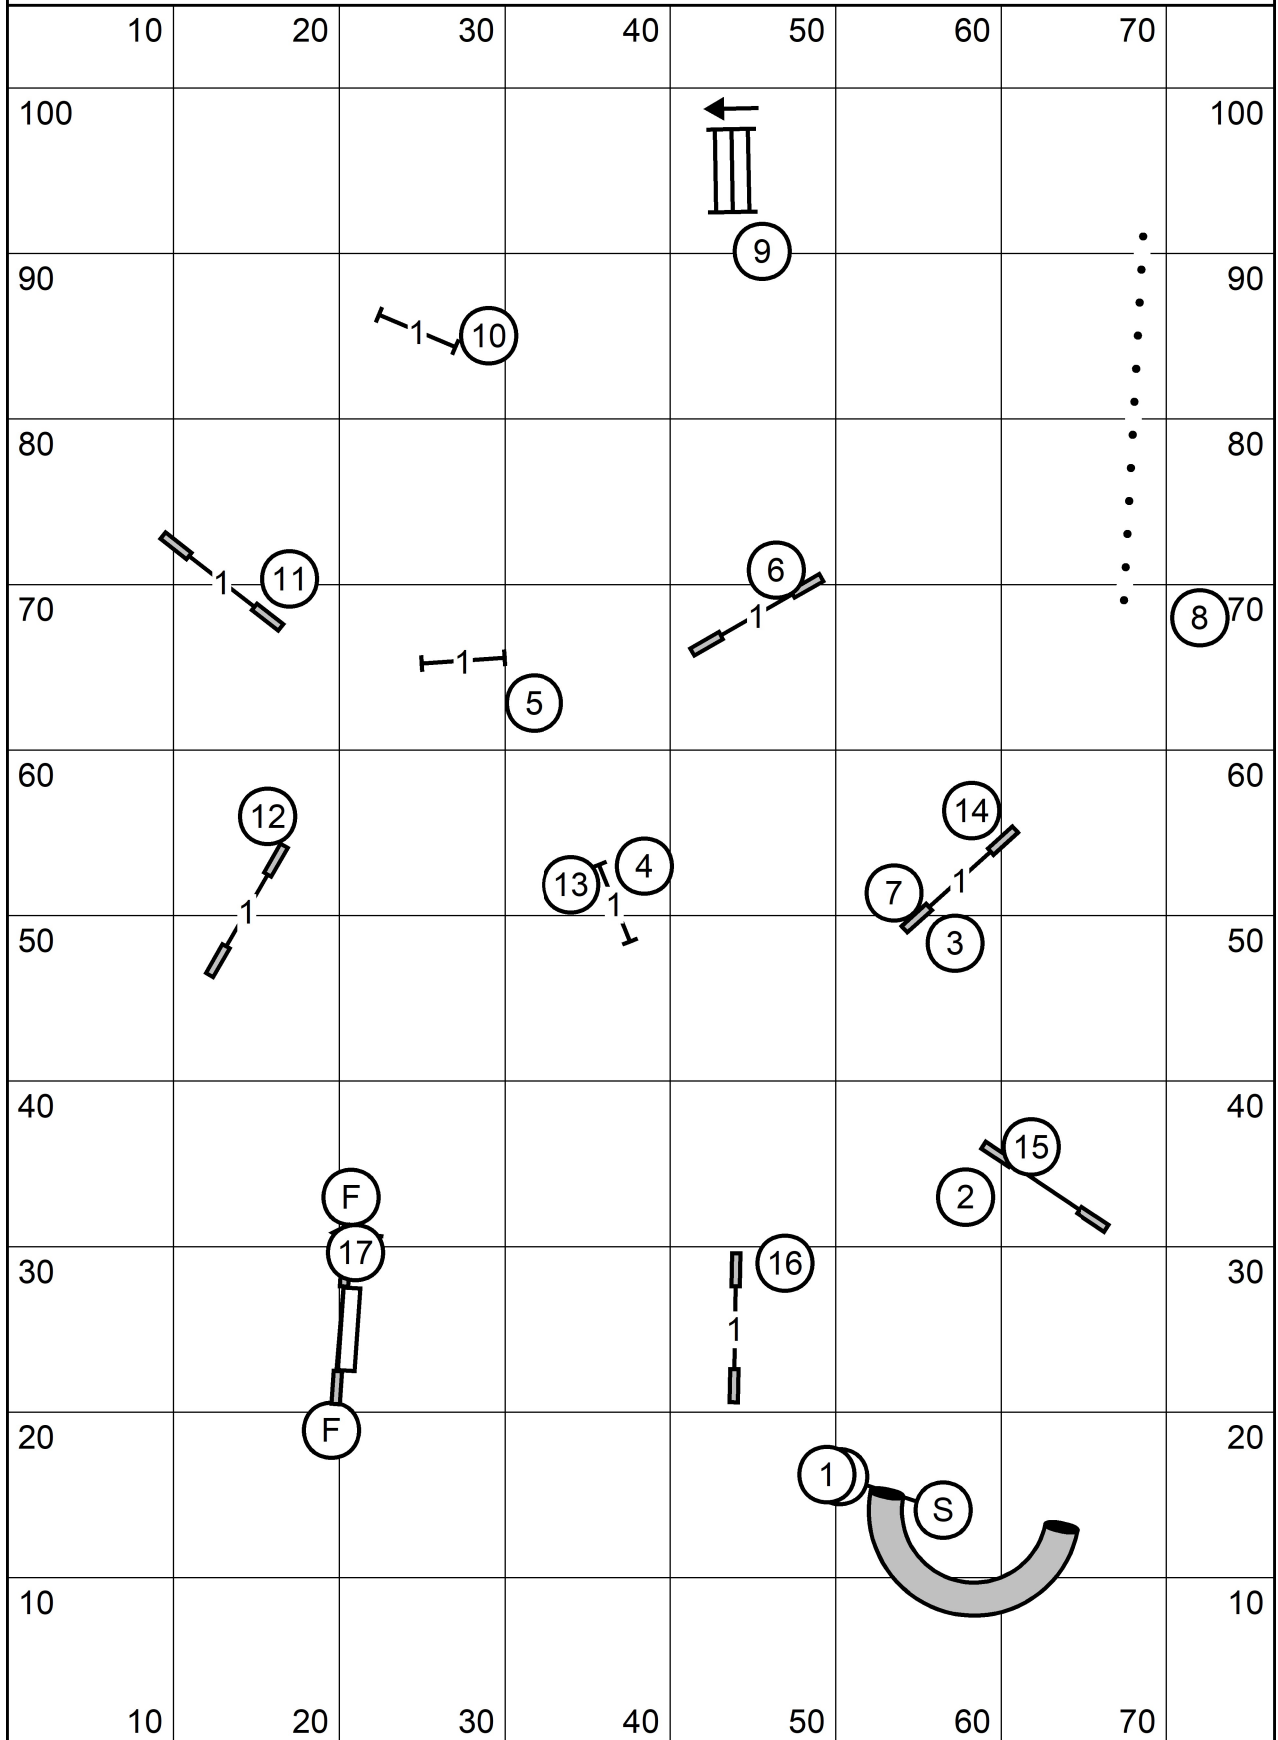

North Shore Kennel Club
Open JWW
Sunday, February 27, 2022
Sally Gichner