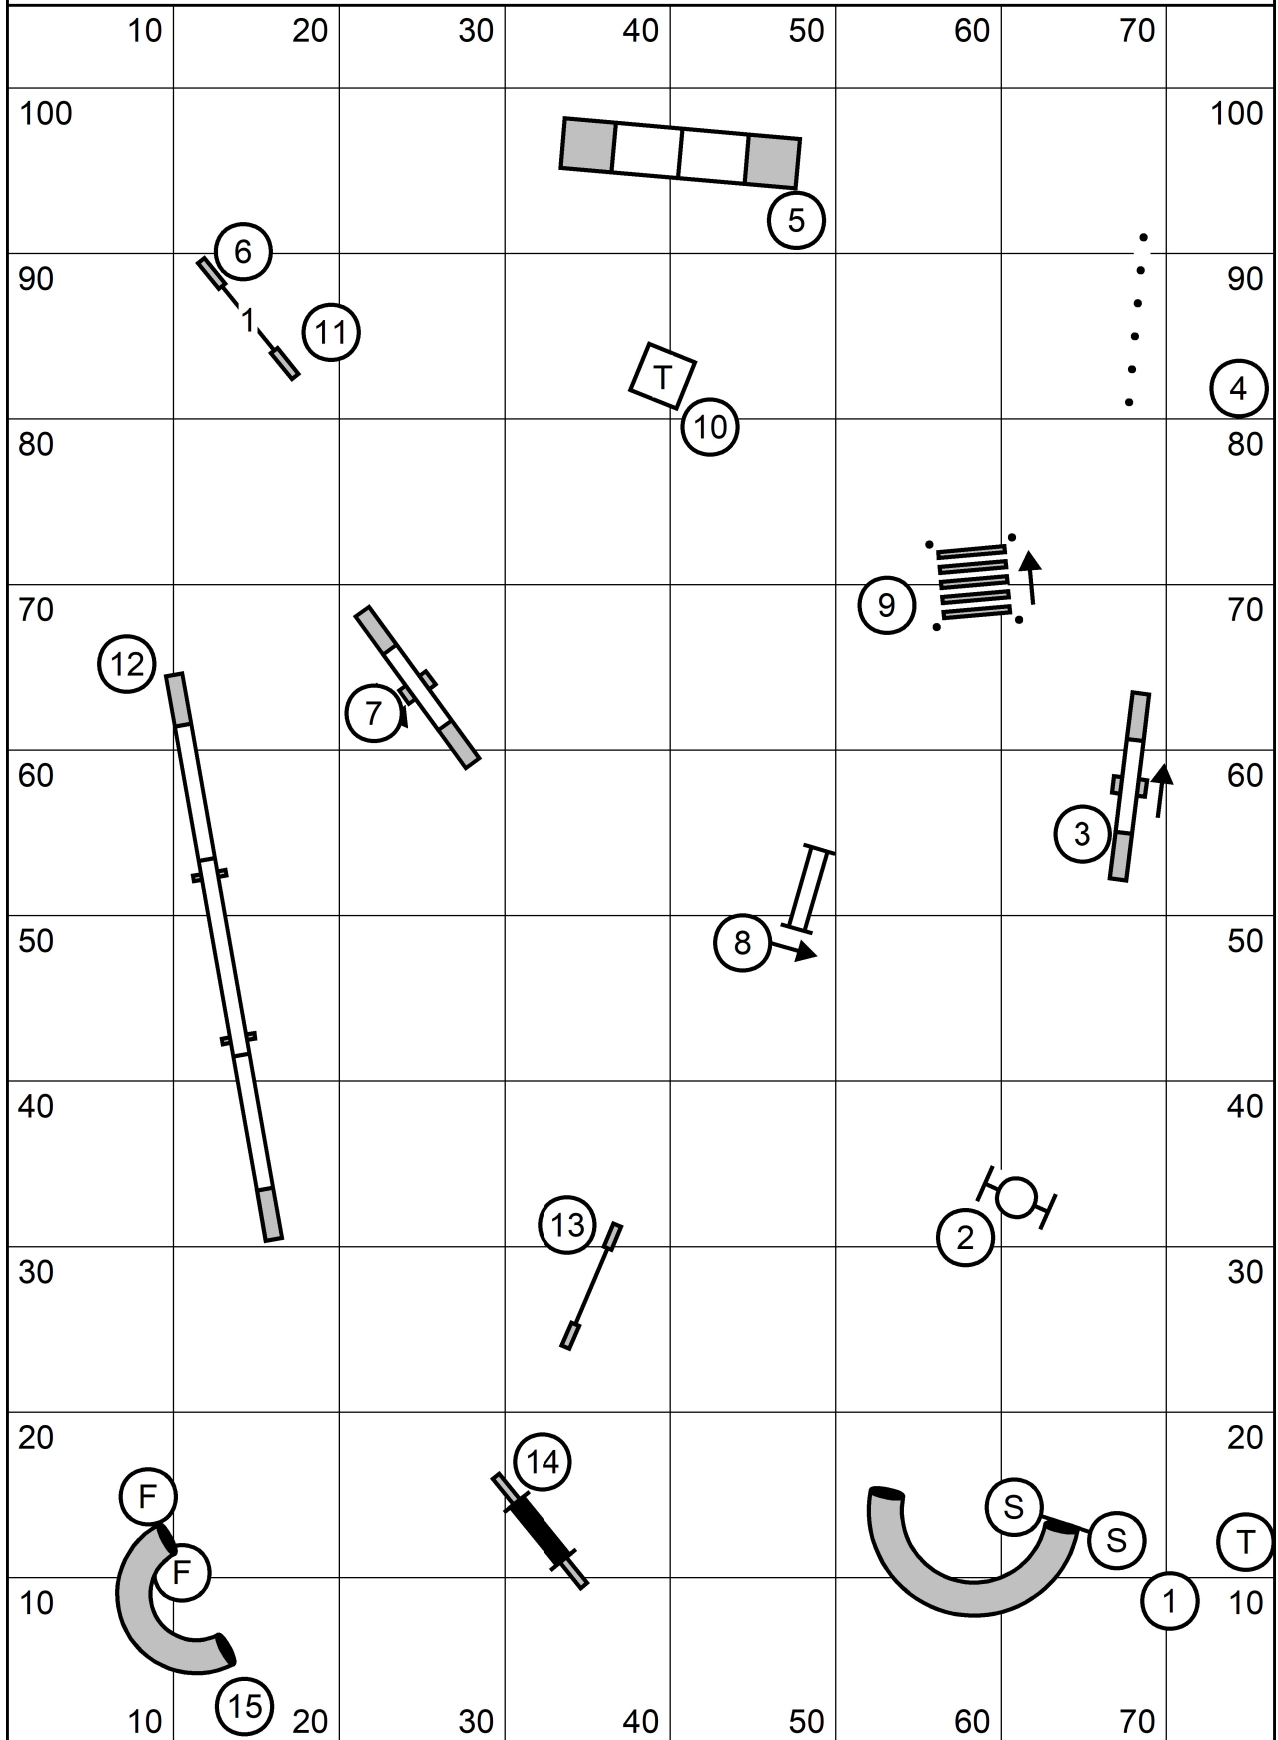

X/M Bonus: 4-5-6, Solid Line  
 Open Bonus: 5-6, Dashed Line  
 Novice Bonus: 5-6, Dotted Line

North Shore Kennel Club  
 All FAST  
 Sunday, February 27, 2022  
 Sally Gichner

North Shore Kennel Club  
Premier JWW  
Sunday, February 27, 2022  
Sally Gichner