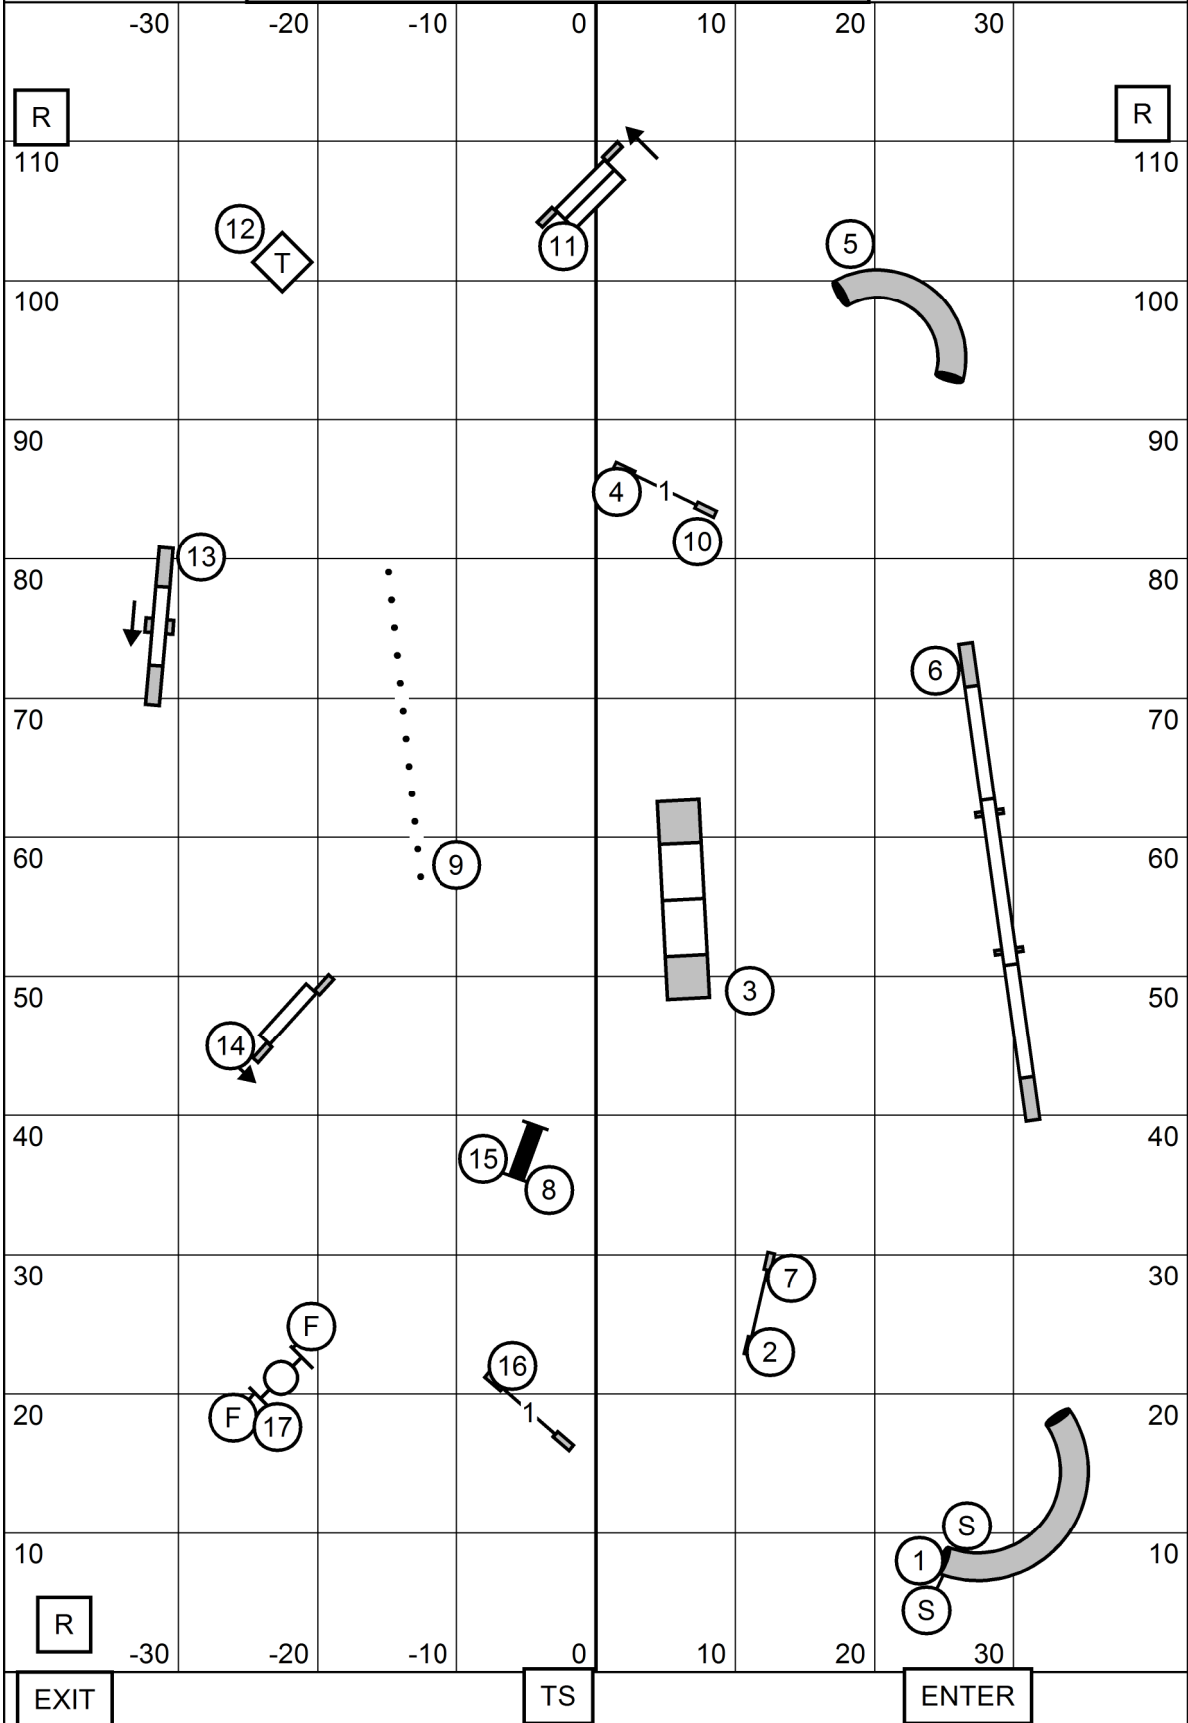

SOUTHERN ADIRONDACK AGILITY CLUB
 HIGHGOAL FARM, GREENWICH NEW YORK
 SATURDAY MARCH 5, 2022
FAST(ALL LEVELS)
 JUDGE: SHERRY JEFFERSON

ENTER	x/m send: ----- (5) (6) (4)	60 pts(bonus+25)	EXIT
	open send: ---- (5) ---- (6) ---- (4)	55 pts(bonus+20)	
	nov. send: —— (5) ----- (6)	50 pts(bonus+19)	

SOUTHERN ADIRONDACK AGILITY CLUB
 HIGH GOAL FARM, GREENWICH NEW YORK
 SATURDAY MARCH 5, 2022
MASTER/EXCELLENT STANDARD
 JUDGE: SHERRY JEFFERSON

SOUTHERN ADIRONDACK AGILITY CLUB
 HIGH GOAL FARM, GREENWICH NEW YORK
 SATURDAY MARCH 5, 2022
OPEN STANDARD
 JUDGE: SHERRY JEFFERSON

SOUTHERN ADIRONDACK AGILITY CLUB
 HIGHGOAL FARM, GREENWICH NEW YORK
 SATURDAY MARCH 5, 2022
NOVICE STANDARD
 JUDGE: SHERRY JEFFERSON

SOUTHERN ADIRONDACK AGILITY CLUB
 HIGHGOAL FARM, GREENWICH NEW YORK
 SATURDAY MARCH 5, 2022
MASTER/EXCELLENT JWW
 JUDGE: SHERRY JEFFERSON