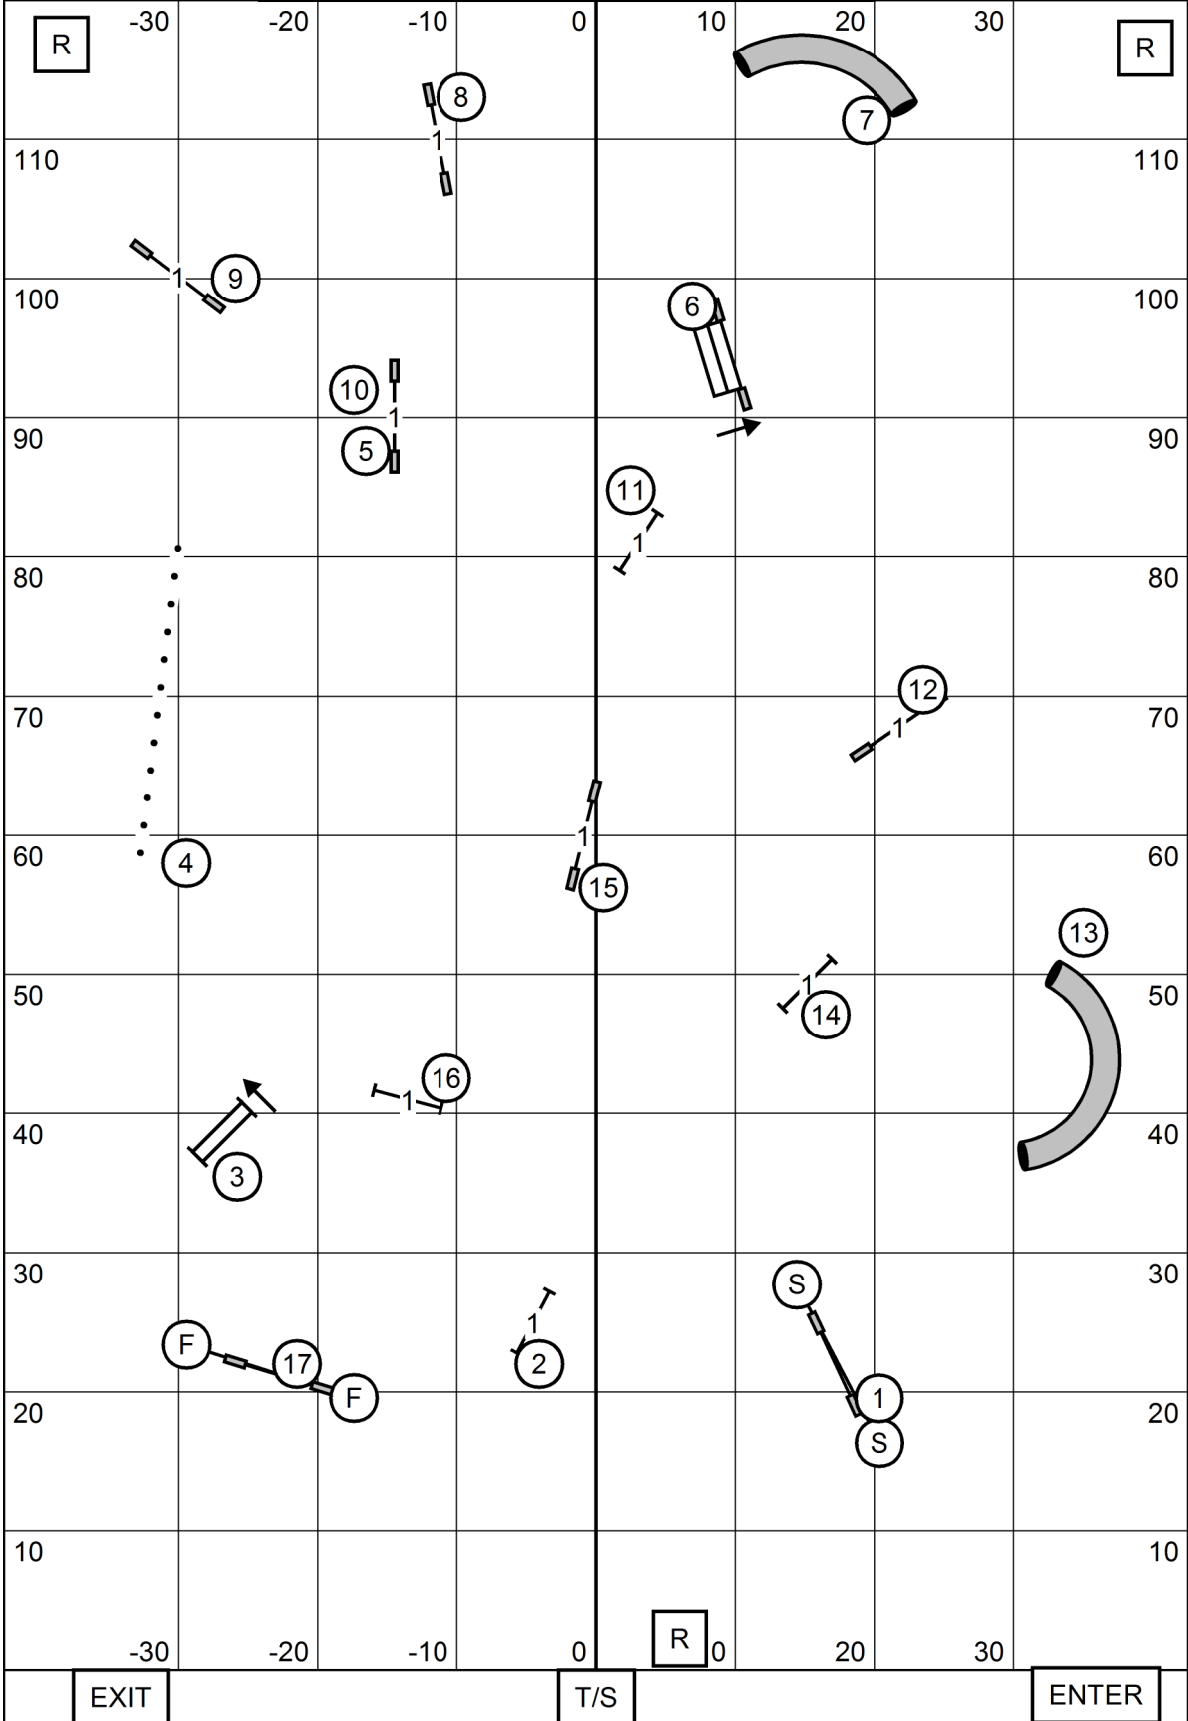

SOUTHERN ADIRONDACK AGILITY CLUB
HIGHGOAL FARM, GREENWICH NEW YORK
SATURDAY MARCH 5, 2022
OPEN JWW
JUDGE: SHERRY JEFFERSON