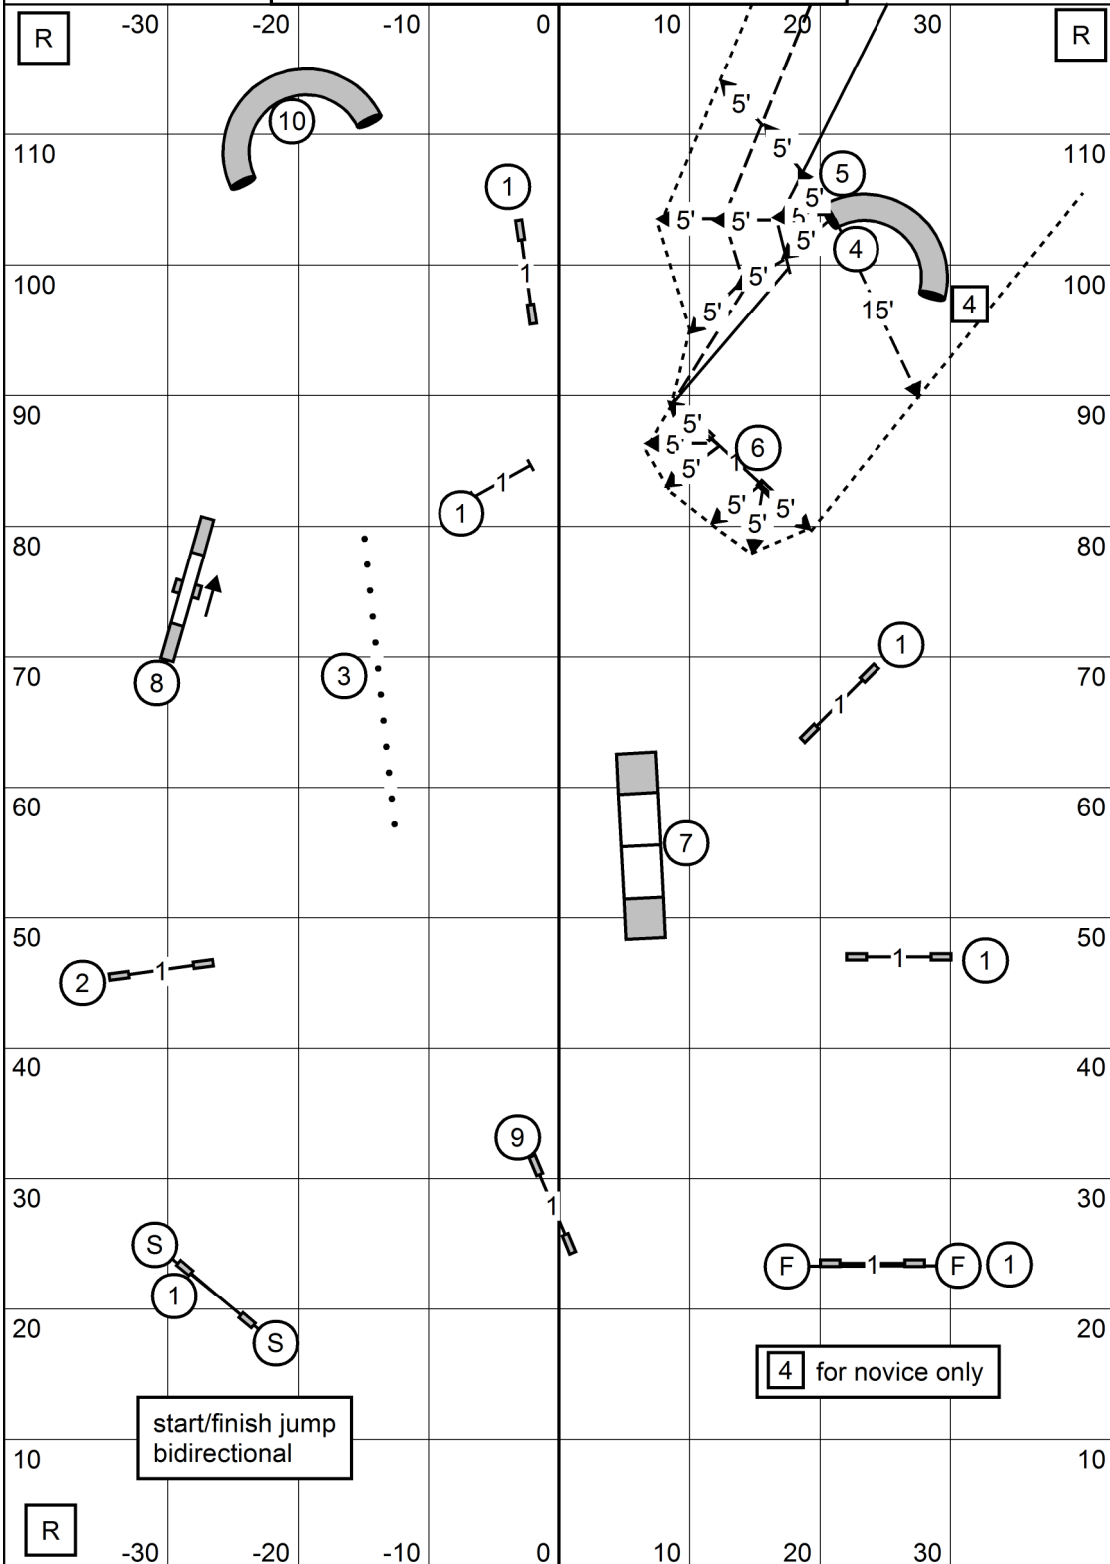

SOUTHERN ADIRONDACK AGILITY CLUB
 HIGHGOAL FARM, GREENWICH NEW YORK
 SATURDAY MARCH 5, 2022
FAST(ALL LEVELS)
 JUDGE: SHERRY JEFFERSON

ENTER	x/m send: ----- (5) (6) (4)	60 pts(bonus+25)	EXIT
	open send: ---- (5) ---- (6) ---- (4)	55 pts(bonus+20)	
	nov. send: —— (5) ----- (6)	50 pts(bonus+19)	

SOUTHERN ADIRONDACK AGILITY CLUB
 HIGH GOAL FARM, GREENWICH NEW YORK
 SATURDAY MARCH 5, 2022
MASTER/EXCELLENT STANDARD
 JUDGE: SHERRY JEFFERSON

SOUTHERN ADIRONDACK AGILITY CLUB
 HIGH GOAL FARM, GREENWICH NEW YORK
 SATURDAY MARCH 5, 2022
OPEN STANDARD
 JUDGE: SHERRY JEFFERSON

SOUTHERN ADIRONDACK AGILITY CLUB
 HIGHGOAL FARM, GREENWICH NEW YORK
 SATURDAY MARCH 5, 2022
NOVICE STANDARD
 JUDGE: SHERRY JEFFERSON

SOUTHERN ADIRONDACK AGILITY CLUB
 HIGHGOAL FARM, GREENWICH NEW YORK
 SATURDAY MARCH 5, 2022
MASTER/EXCELLENT JWW
 JUDGE: SHERRY JEFFERSON

SOUTHERN ADIRONDACK AGILITY CLUB
HIGHGOAL FARM, GREENWICH NEW YORK
SATURDAY MARCH 5, 2022
OPEN JWW
JUDGE: SHERRY JEFFERSON

SOUTHERN ADIRONDACK AGILITY CLUB
HIGHGOAL FARM, GREENWICH NEW YORK
SATURDAY MARCH 5, 2022
NOVICE JWW
JUDGE: SHERRY JEFFERSON