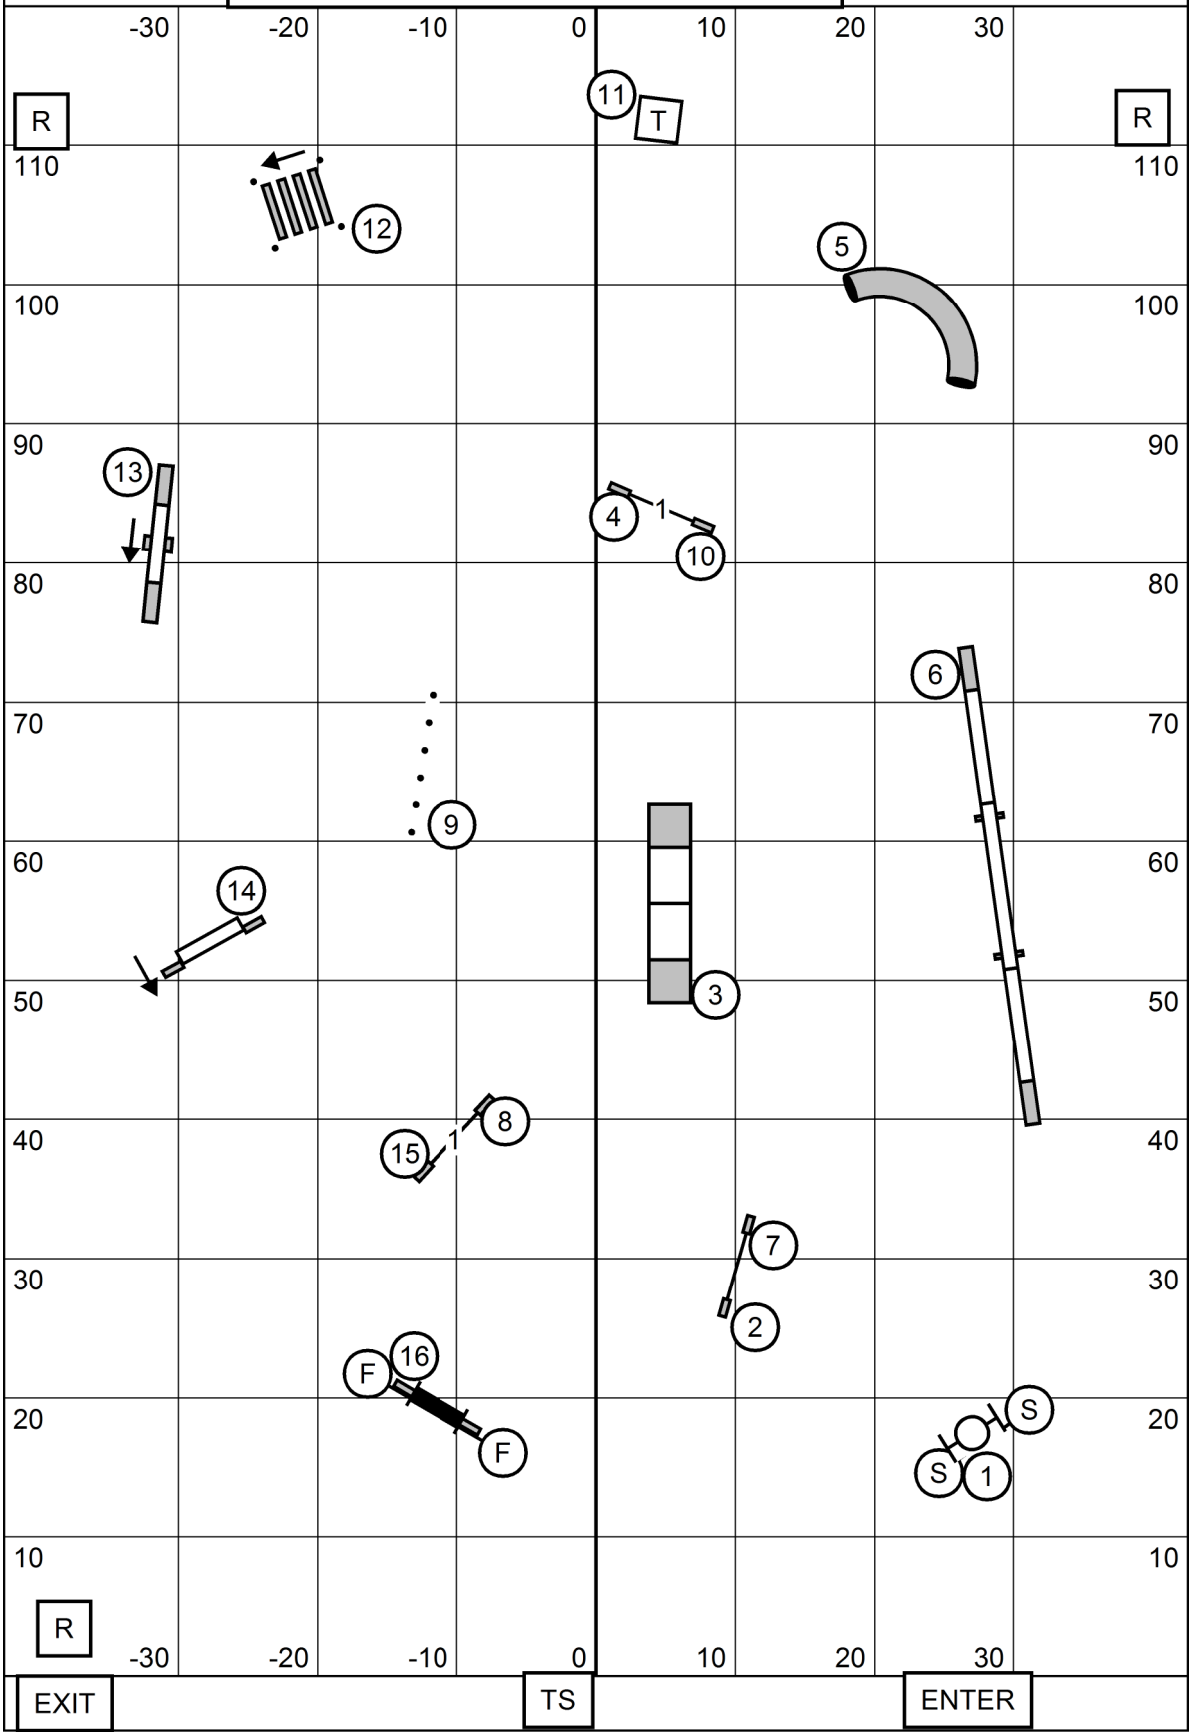

SOUTHERN ADIRONDACK AGILITY CLUB
 HIGHGOAL FARM, GREENWICH NEW YORK
 SATURDAY MARCH 5, 2022
FAST(ALL LEVELS)
 JUDGE: SHERRY JEFFERSON

ENTER	x/m send: ----- (5) (6) (4)	60 pts(bonus+25)	EXIT
	open send: ---- (5) ---- (6) ---- (4)	55 pts(bonus+20)	
	nov. send: —— (5) ----- (6)	50 pts(bonus+19)	

SOUTHERN ADIRONDACK AGILITY CLUB
 HIGH GOAL FARM, GREENWICH NEW YORK
 SATURDAY MARCH 5, 2022
MASTER/EXCELLENT STANDARD
 JUDGE: SHERRY JEFFERSON

SOUTHERN ADIRONDACK AGILITY CLUB
 HIGH GOAL FARM, GREENWICH NEW YORK
 SATURDAY MARCH 5, 2022
OPEN STANDARD
 JUDGE: SHERRY JEFFERSON

SOUTHERN ADIRONDACK AGILITY CLUB
 HIGHGOAL FARM, GREENWICH NEW YORK
 SATURDAY MARCH 5, 2022
NOVICE STANDARD
 JUDGE: SHERRY JEFFERSON

SOUTHERN ADIRONDACK AGILITY CLUB
 HIGHGOAL FARM, GREENWICH NEW YORK
 SATURDAY MARCH 5, 2022
MASTER/EXCELLENT JWW
 JUDGE: SHERRY JEFFERSON