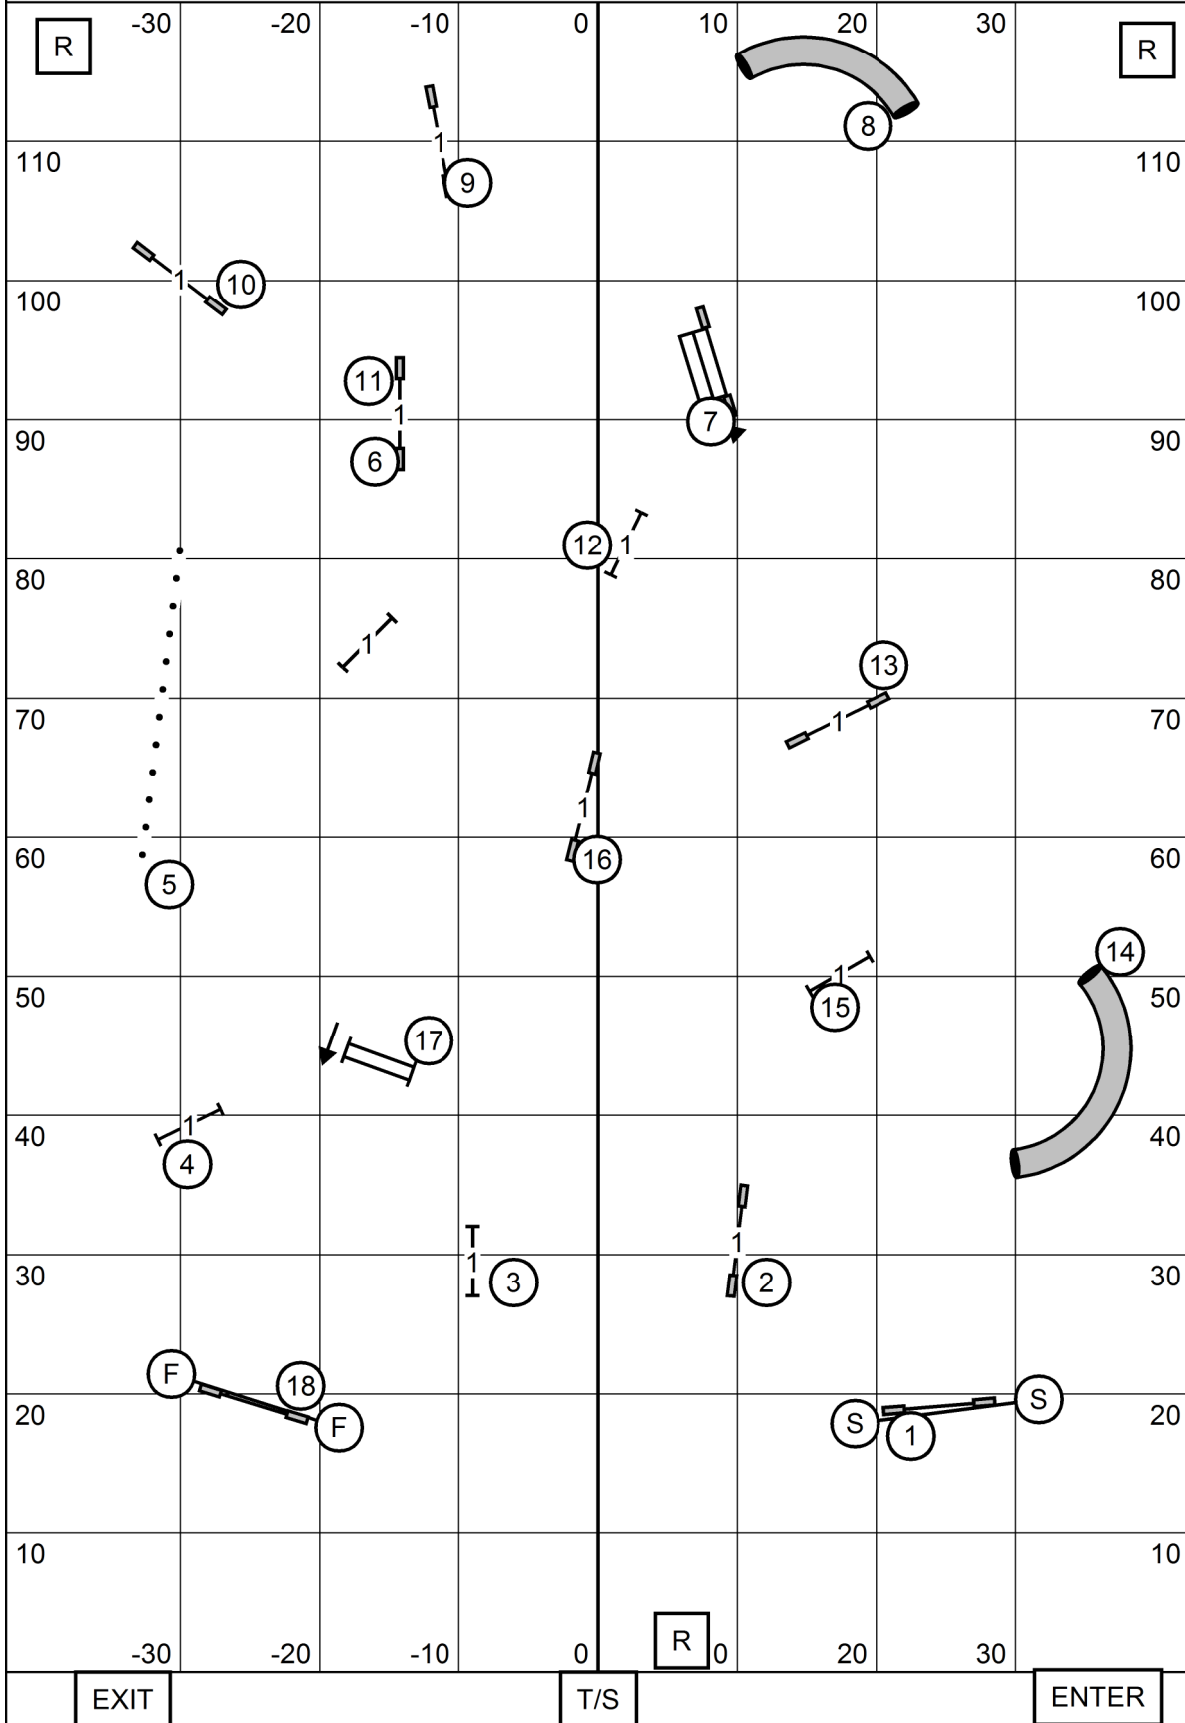

SOUTHERN ADIRONDACK AGILITY CLUB
 HIGHGOAL FARM, GREENWICH NEW YORK
 SATURDAY MARCH 5, 2022
FAST(ALL LEVELS)
 JUDGE: SHERRY JEFFERSON

ENTER	x/m send: ----- (5) (6) (4)	60 pts(bonus+25)	EXIT
	open send: ---- (5) ---- (6) ---- (4)	55 pts(bonus+20)	
	nov. send: —— (5) ----- (6)	50 pts(bonus+19)	

SOUTHERN ADIRONDACK AGILITY CLUB
 HIGH GOAL FARM, GREENWICH NEW YORK
 SATURDAY MARCH 5, 2022
MASTER/EXCELLENT STANDARD
 JUDGE: SHERRY JEFFERSON

SOUTHERN ADIRONDACK AGILITY CLUB
 HIGH GOAL FARM, GREENWICH NEW YORK
 SATURDAY MARCH 5, 2022
OPEN STANDARD
 JUDGE: SHERRY JEFFERSON

SOUTHERN ADIRONDACK AGILITY CLUB
 HIGHGOAL FARM, GREENWICH NEW YORK
 SATURDAY MARCH 5, 2022
NOVICE STANDARD
 JUDGE: SHERRY JEFFERSON

SOUTHERN ADIRONDACK AGILITY CLUB
 HIGHGOAL FARM, GREENWICH NEW YORK
 SATURDAY MARCH 5, 2022
MASTER/EXCELLENT JWW
 JUDGE: SHERRY JEFFERSON