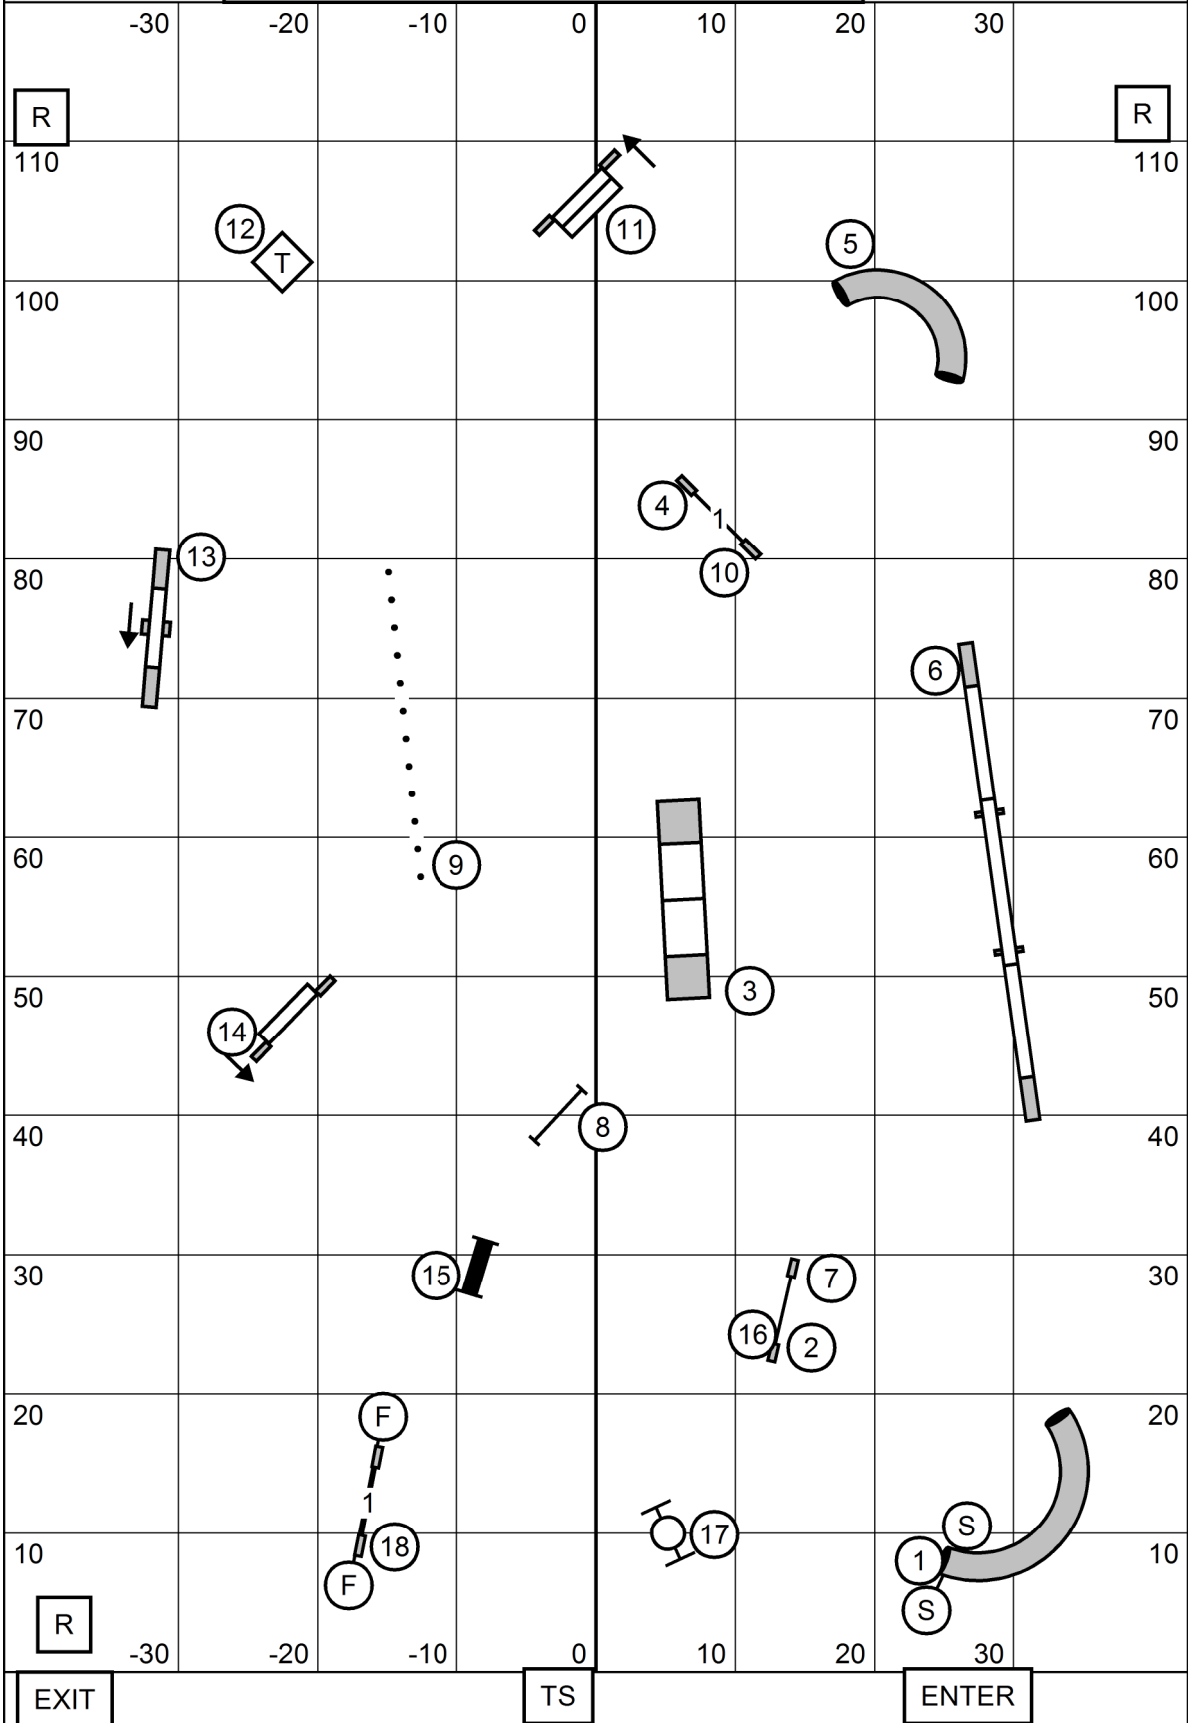

SOUTHERN ADIRONDACK AGILITY CLUB
 HIGHGOAL FARM, GREENWICH NEW YORK
 SATURDAY MARCH 5, 2022
FAST(ALL LEVELS)
 JUDGE: SHERRY JEFFERSON

ENTER	x/m send: ----- (5) (6) (4)	60 pts(bonus+25)	EXIT
	open send: ---- (5) ---- (6) ---- (4)	55 pts(bonus+20)	
	nov. send: —— (5) ----- (6)	50 pts(bonus+19)	

SOUTHERN ADIRONDACK AGILITY CLUB
 HIGH GOAL FARM, GREENWICH NEW YORK
 SATURDAY MARCH 5, 2022
MASTER/EXCELLENT STANDARD
 JUDGE: SHERRY JEFFERSON

SOUTHERN ADIRONDACK AGILITY CLUB
 HIGH GOAL FARM, GREENWICH NEW YORK
 SATURDAY MARCH 5, 2022
OPEN STANDARD
 JUDGE: SHERRY JEFFERSON

SOUTHERN ADIRONDACK AGILITY CLUB
 HIGHGOAL FARM, GREENWICH NEW YORK
 SATURDAY MARCH 5, 2022
NOVICE STANDARD
 JUDGE: SHERRY JEFFERSON

SOUTHERN ADIRONDACK AGILITY CLUB
 HIGHGOAL FARM, GREENWICH NEW YORK
 SATURDAY MARCH 5, 2022
MASTER/EXCELLENT JWW
 JUDGE: SHERRY JEFFERSON