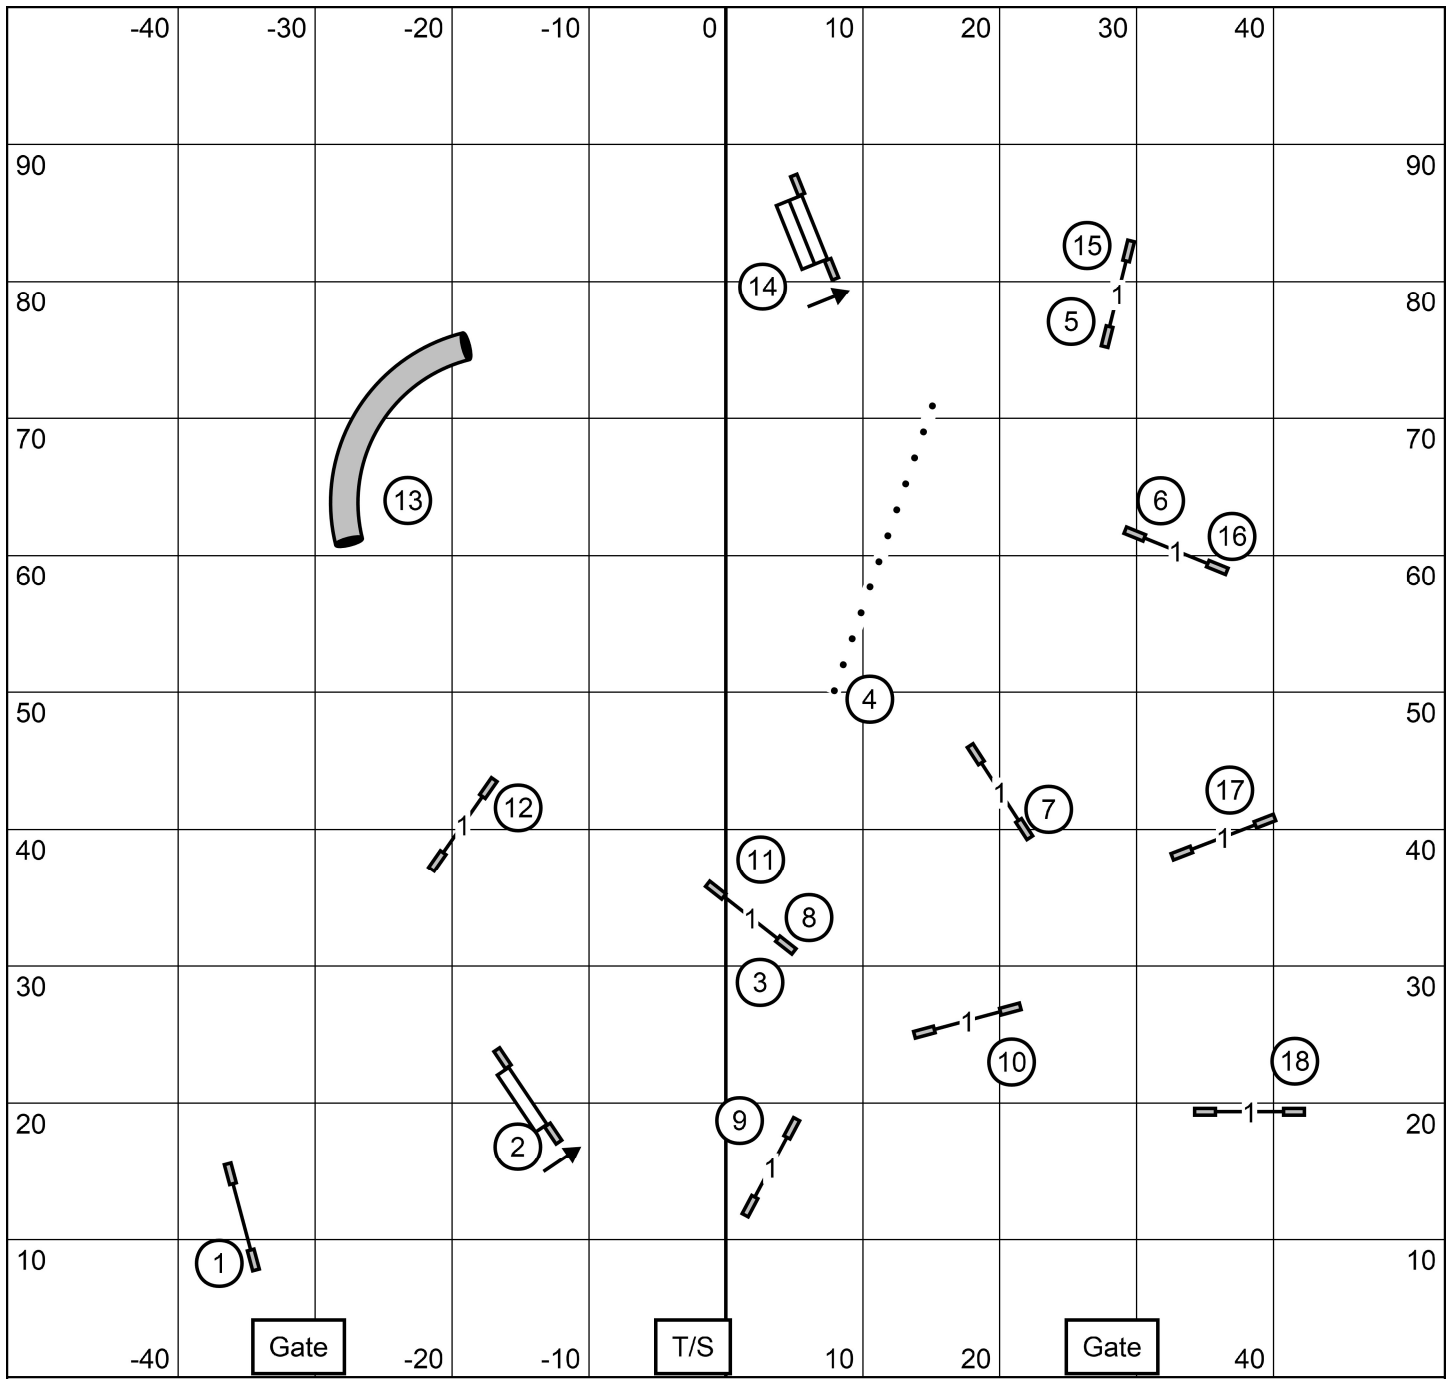

Indoors on turf

Ring Size 105'x100'

Master/Excellent JWW

Icelandic Sheepdog Association of America
 Judge: Shannon Jones
 March 19, 2022

Northford, CT
 Indoors on turf
 Ring Size 105'x100'

Open JWW

Icelandic Sheepdog Association of America
 Judge: Shannon Jones
 March 19, 2022

Northford, CT
 Indoors on turf
 Ring Size 105'x100'

Novice JWW

Icelandic Sheepdog Association of America
 Judge: Shannon Jones
 March 19, 2022

Northford, CT
 Indoors on turf
 Ring Size 105'x100'