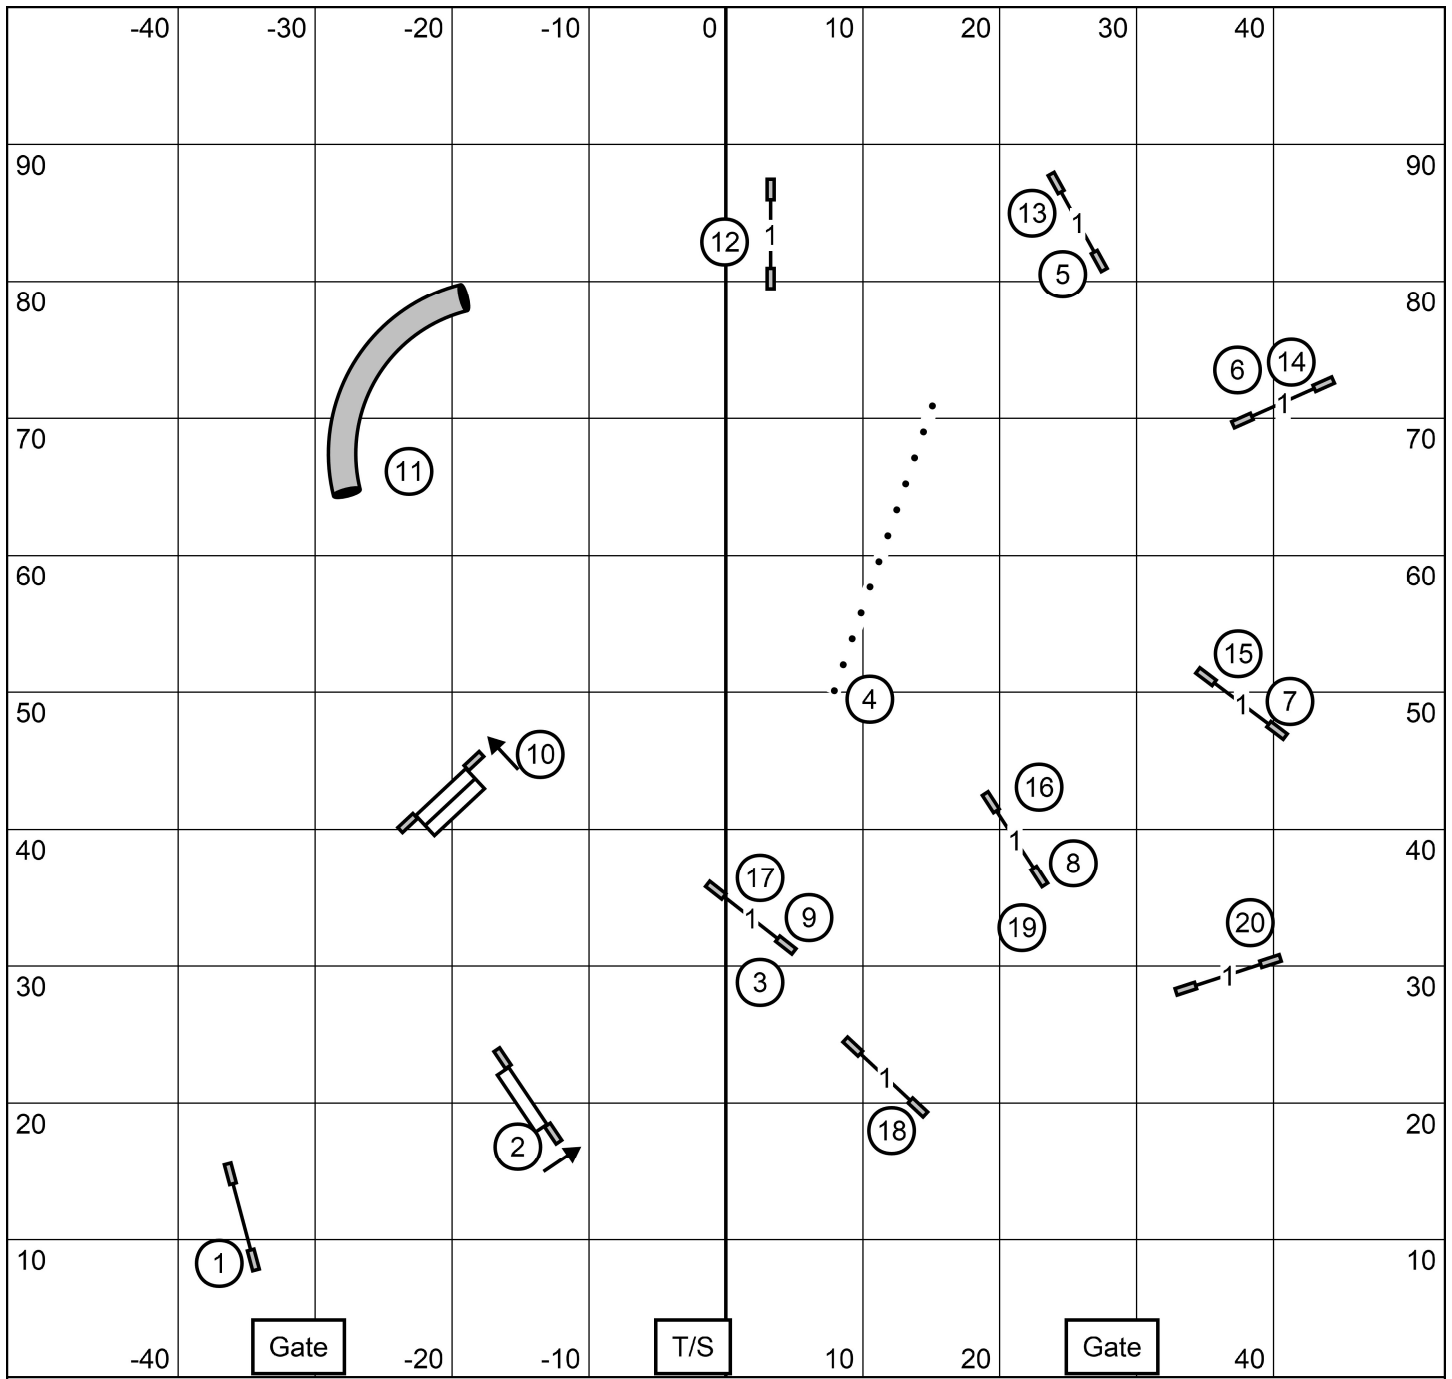

Indoors on turf

Ring Size 105'x100'

Master/Excellent JWW

Icelandic Sheepdog Association of America
 Judge: Shannon Jones
 March 19, 2022

Northford, CT
 Indoors on turf
 Ring Size 105'x100'

Open JWW

Icelandic Sheepdog Association of America
 Judge: Shannon Jones
 March 19, 2022