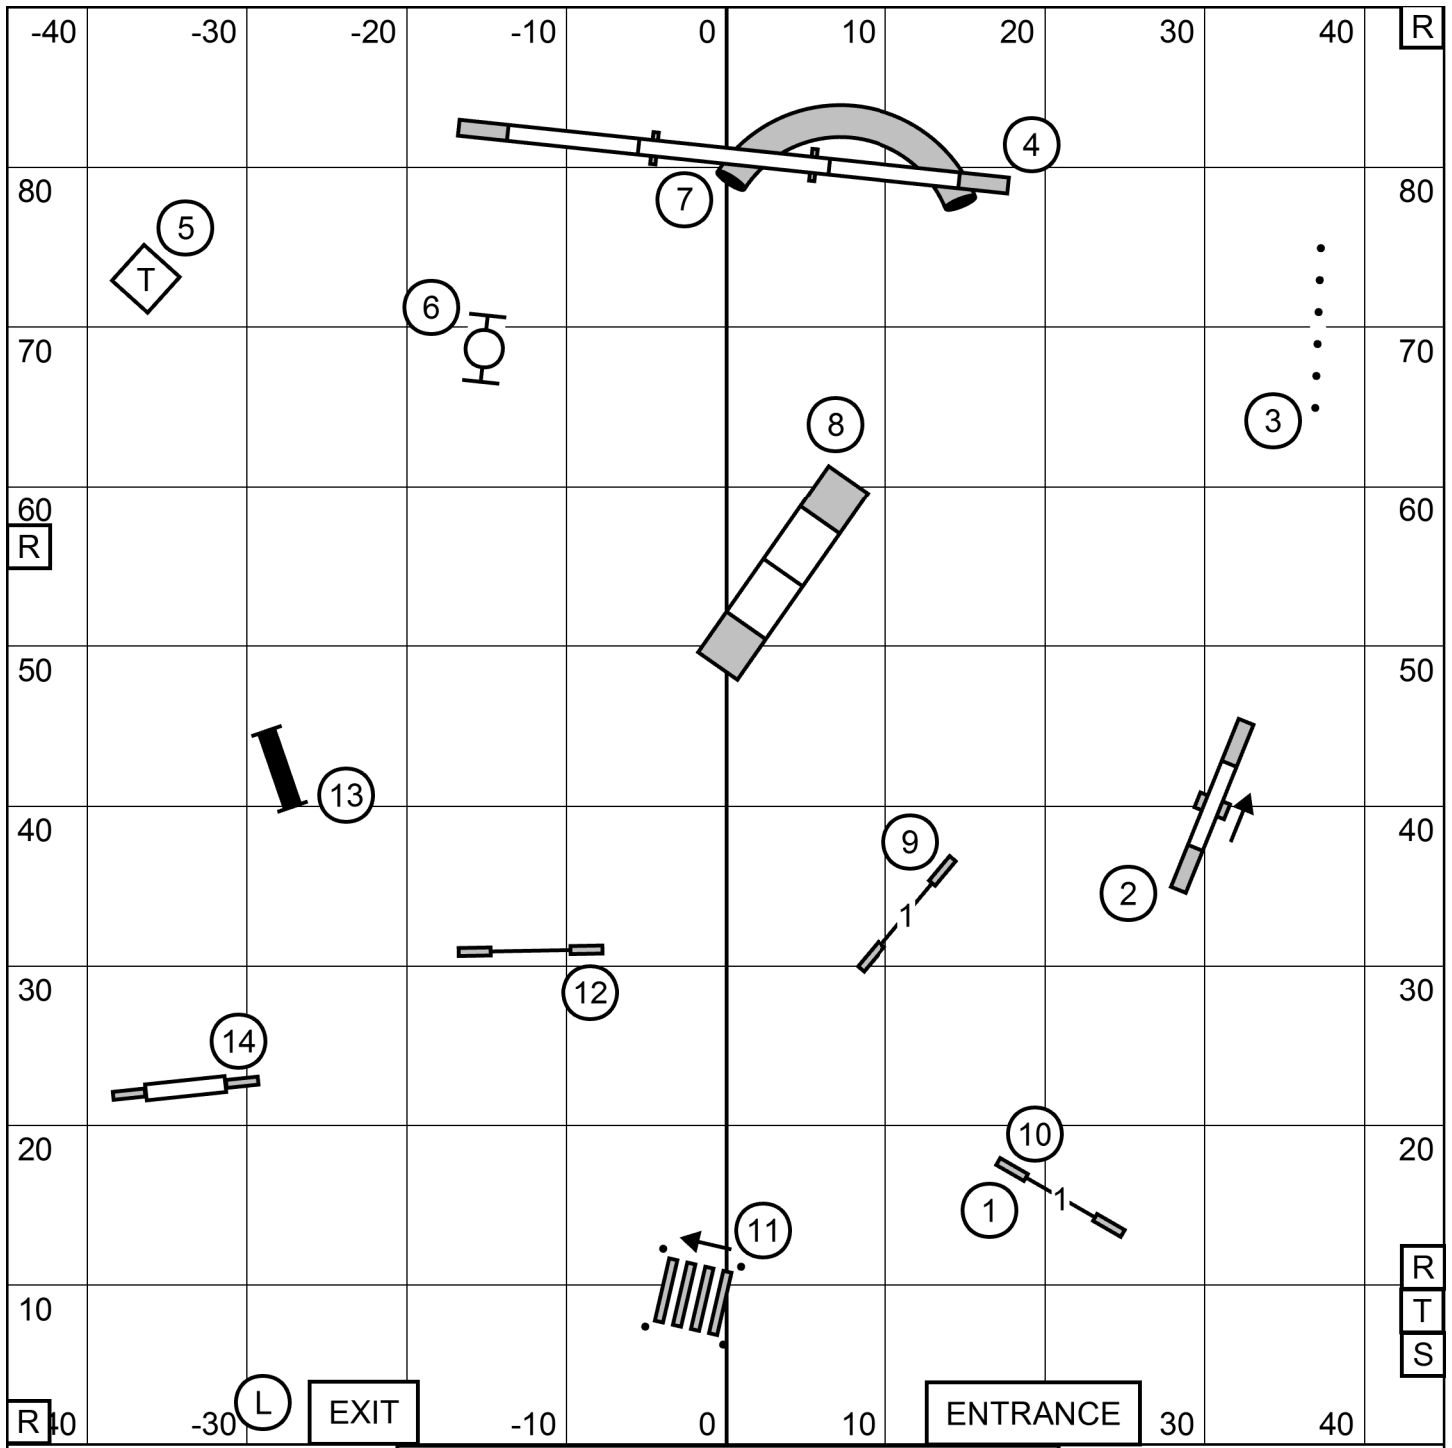

COLONIAL SHETLAND SHEEPDOG CLUB  
 OPEN STANDARD  
 APRIL 2, 2022  
 Judge: Karen Wlodarski

COLONIAL SHETLAND SHEEPDOG CLUB  
 NOVICE STANDARD  
 APRIL 2, 2022  
 Judge: Karen Wlodarski