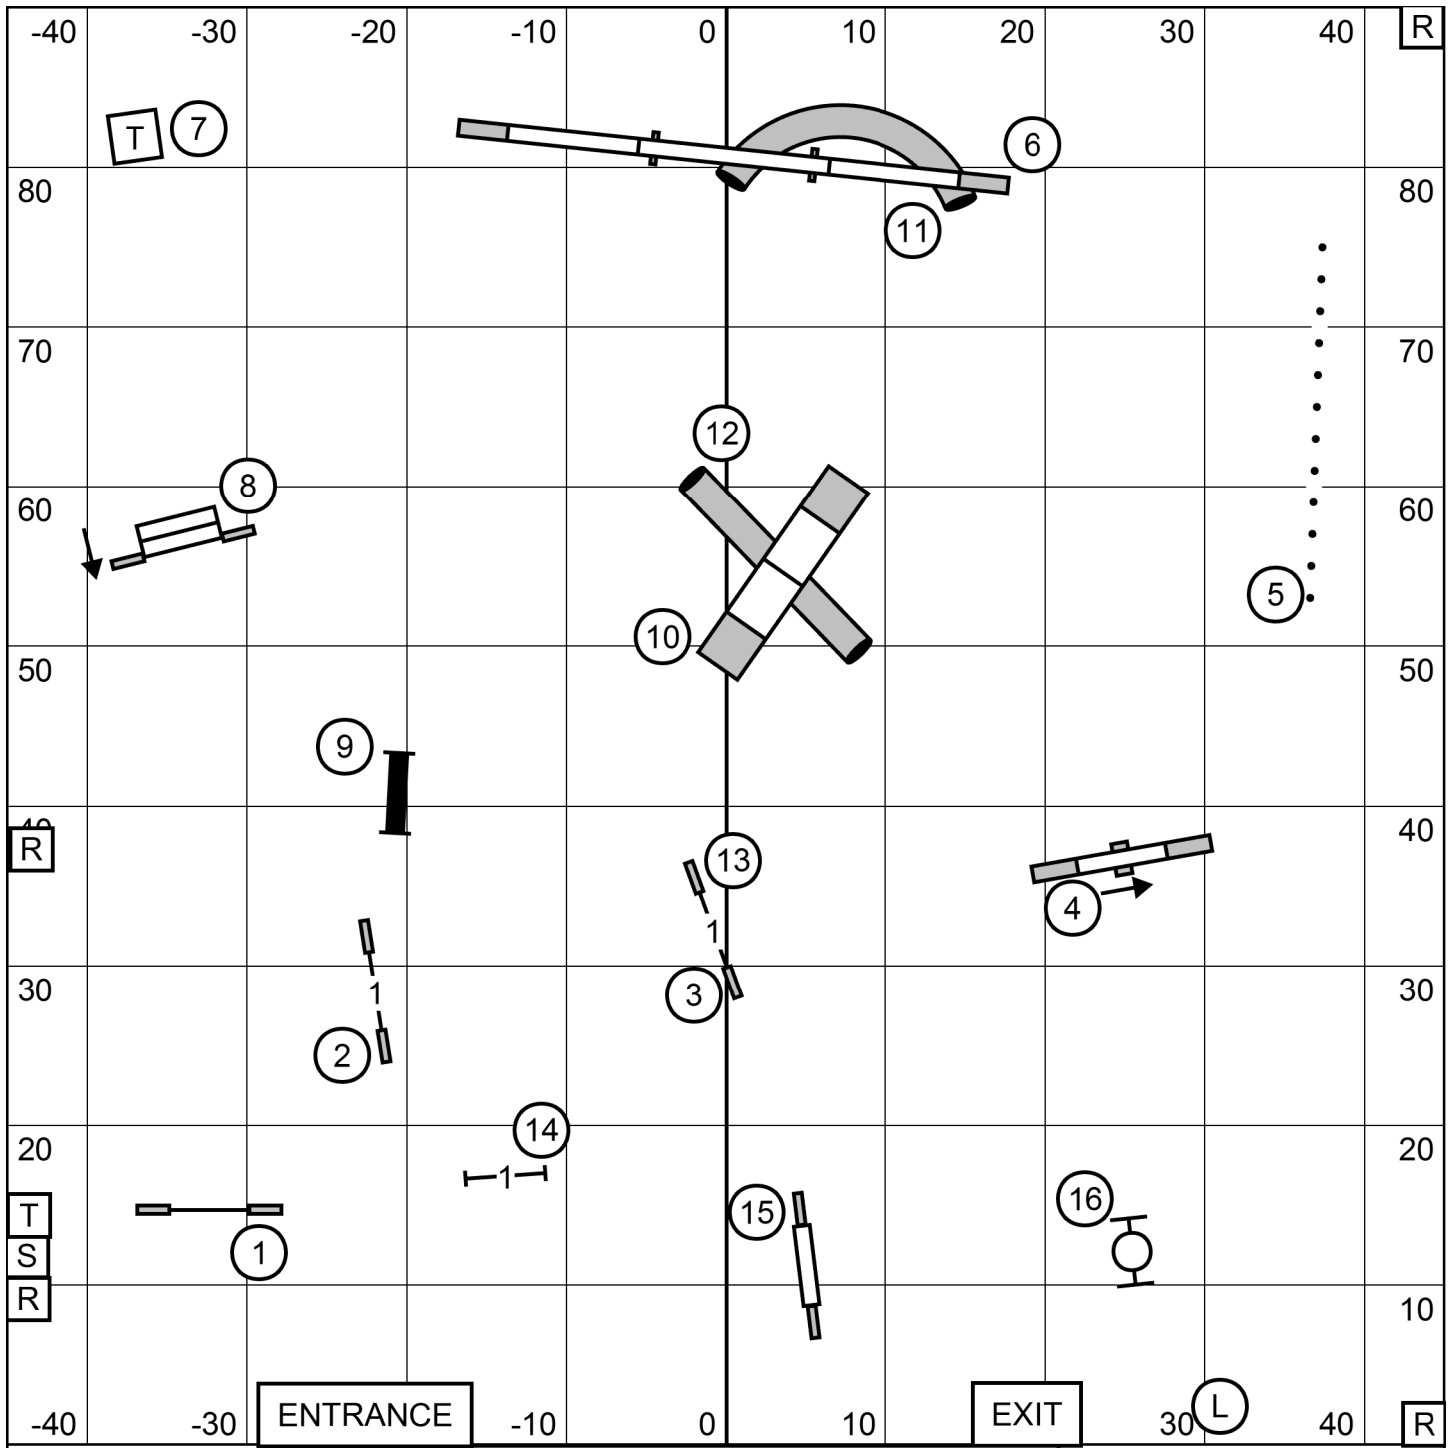

COLONIAL SHETLAND SHEEPDOG CLUB  
 OPEN STANDARD  
 APRIL 2, 2022  
 Judge: Karen Wlodarski

COLONIAL SHETLAND SHEEPDOG CLUB  
 NOVICE STANDARD  
 APRIL 2, 2022  
 Judge: Karen Wlodarski