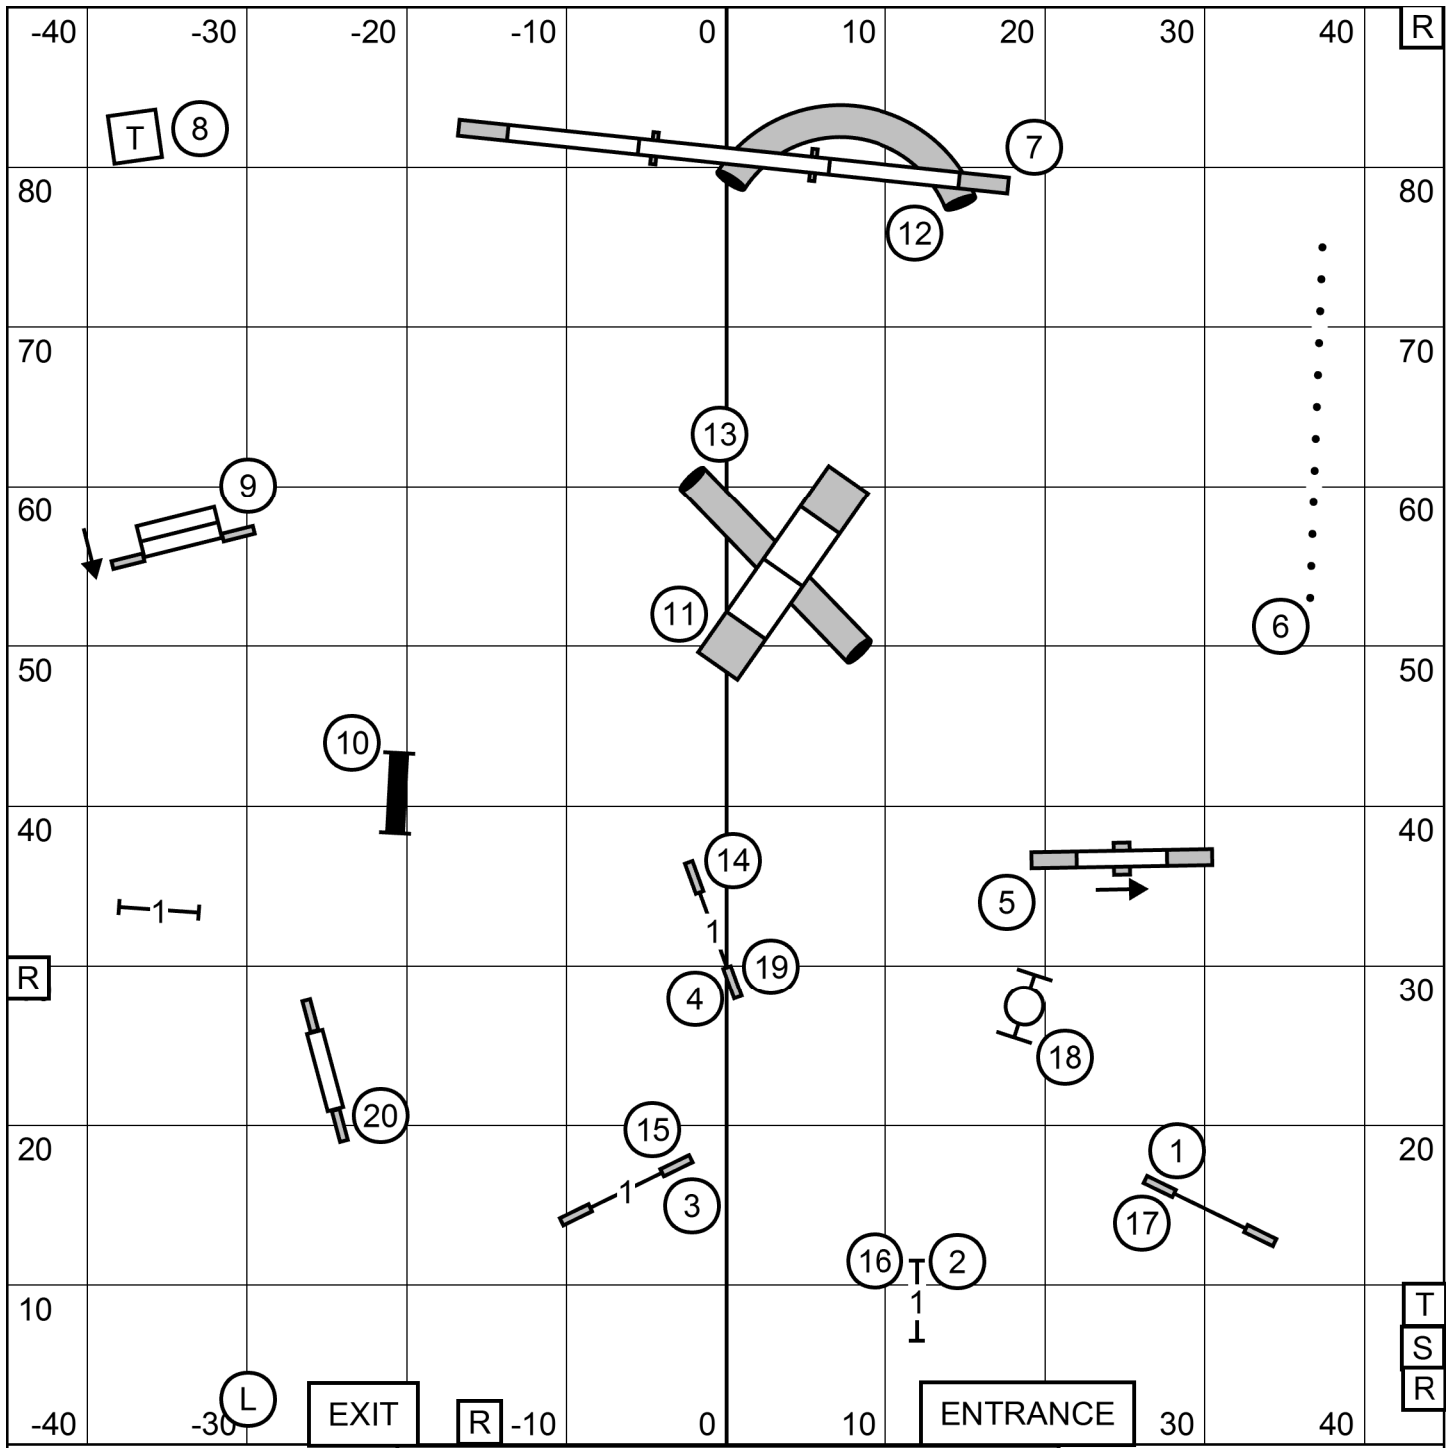

COLONIAL SHETLAND SHEEPDOG CLUB
EXCELLENT / MASTER STANDARD
APRIL 2, 2022
Judge: Karen Wlodarski