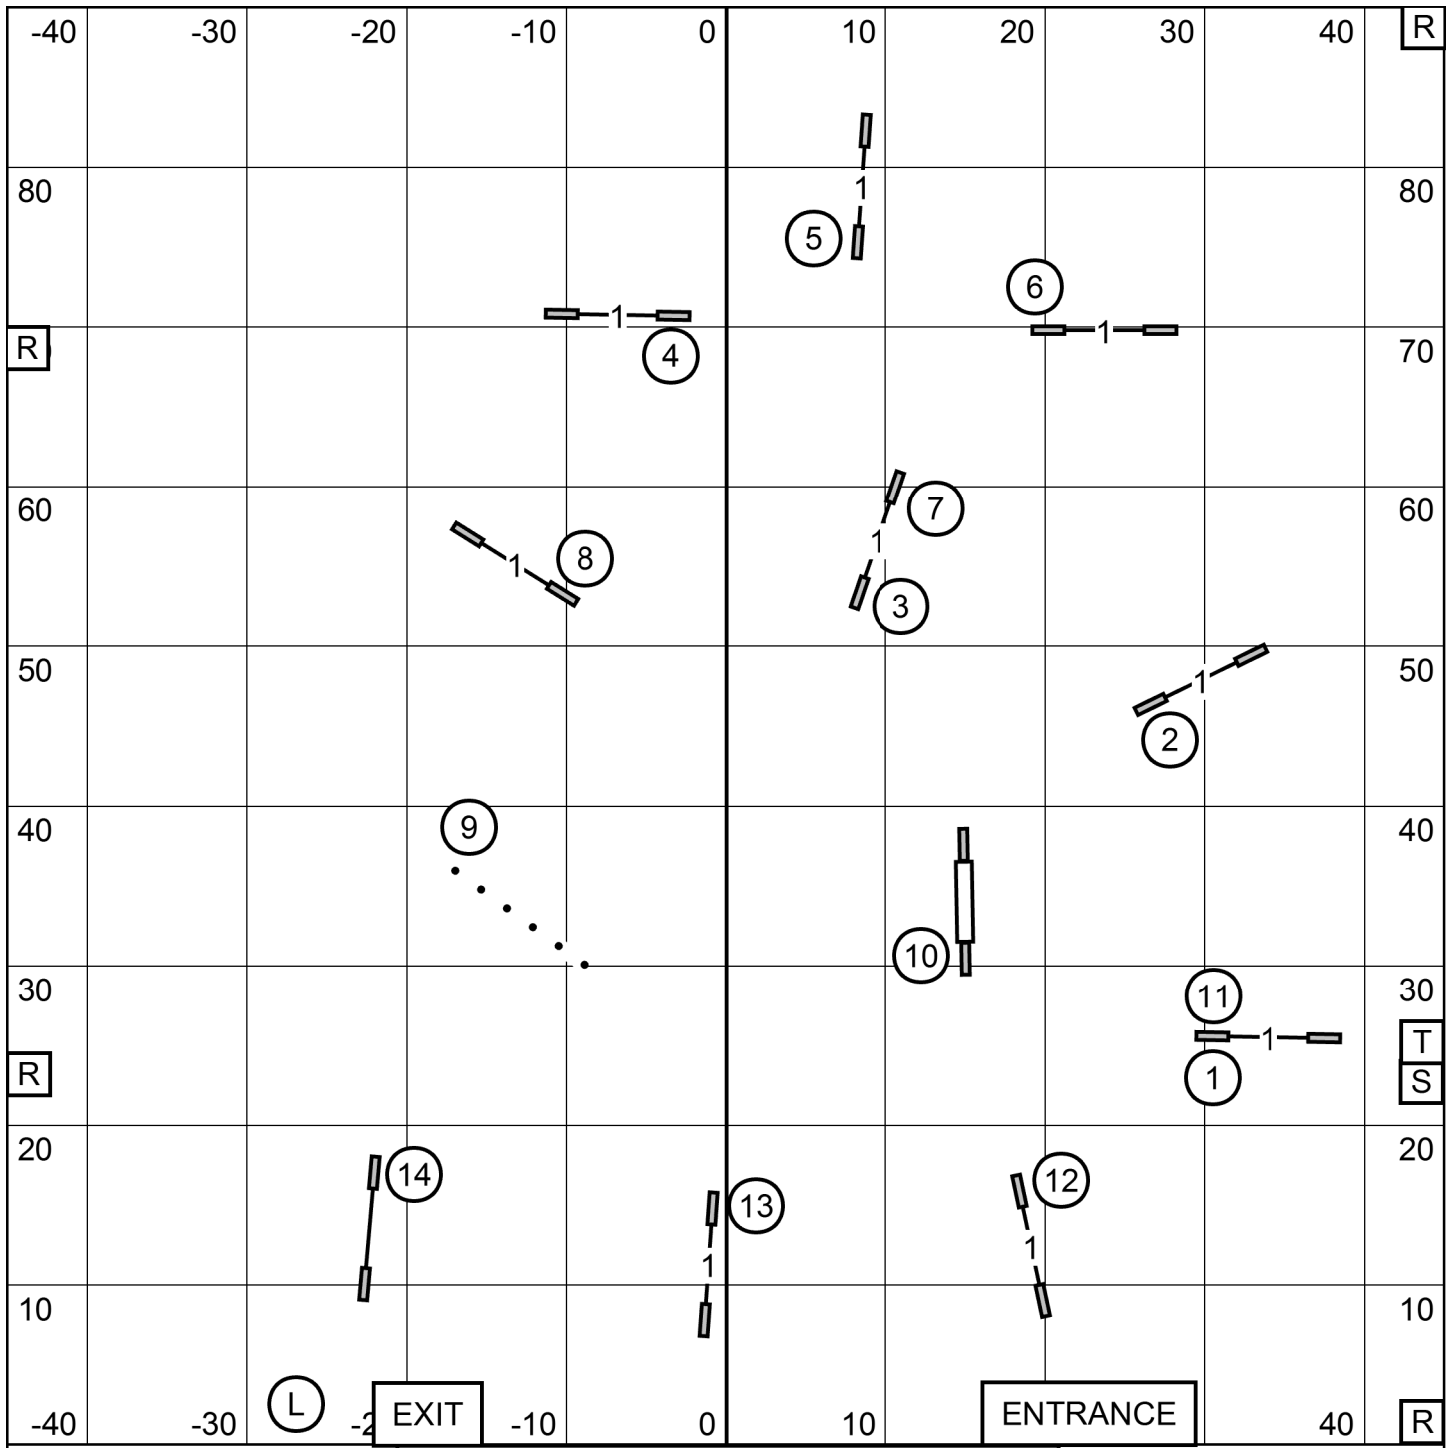

COLONIAL SHETLAND SHEEPDOG CLUB
NOVICE JWW
APRIL 3, 2022
Judge: Karen Wlodarski