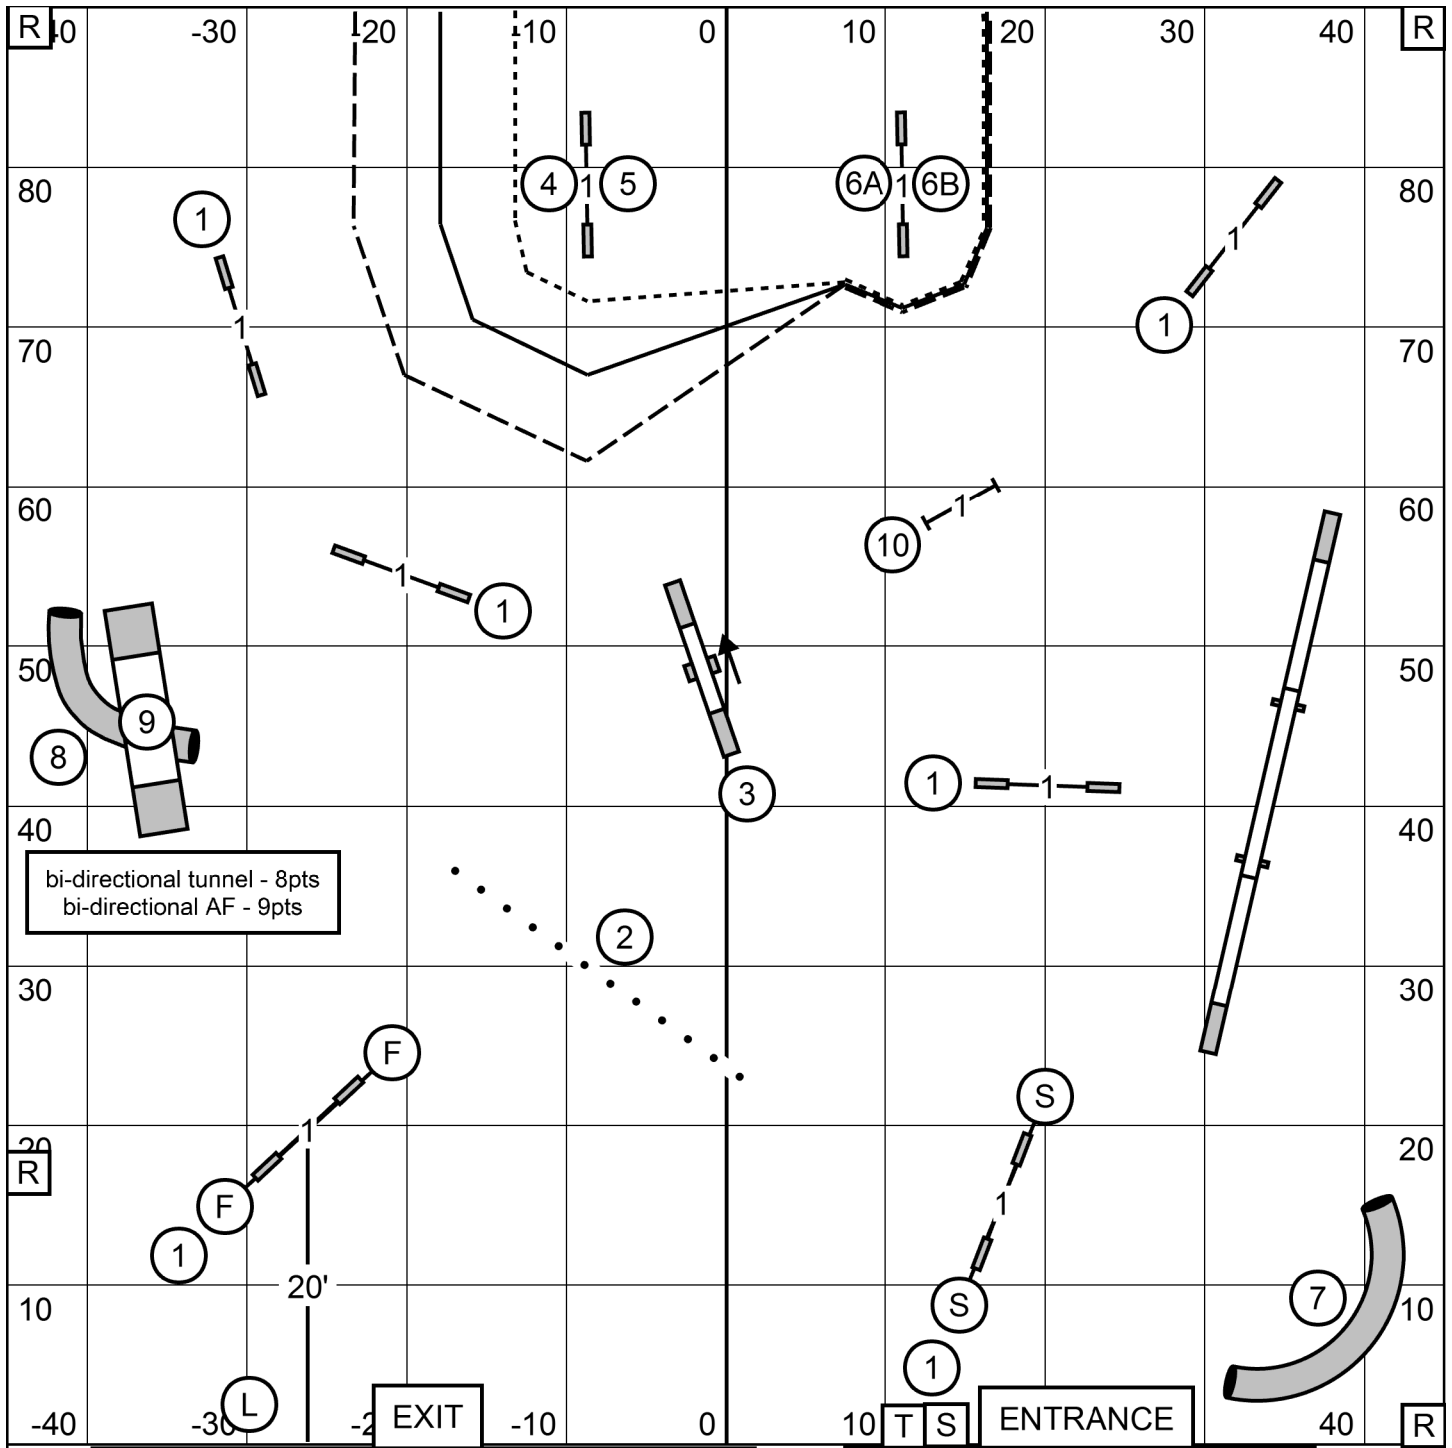

COLONIAL SHETLAND SHEEPDOG CLUB
 EXCELLENT / MASTER JWW
 APRIL 3, 2022
 Judge: Karen Wlodarski

COLONIAL SHETLAND SHEEPDOG CLUB
 EXCELLENT / MASTER STANDARD
 APRIL 3, 2022
 Judge: Karen Wlodarski

bi-directional tunnel - 8pts
 bi-directional AF - 9pts

COLONIAL SHETLAND SHEEPDOG CLUB
 F - A - S - T
 APRIL 3, 2022
 Judge: Karen Wlodarski

Send Bonus:
 EXC / MAS (---) - 4-6A-5
 OPEN (—) - 4-6A or 6B-5
 NOVICE (-----) - 4-6A or 6B-5

COLONIAL SHETLAND SHEEPDOG CLUB
 OPEN STANDARD
 APRIL 3, 2022
 Judge: Karen Wlodarski