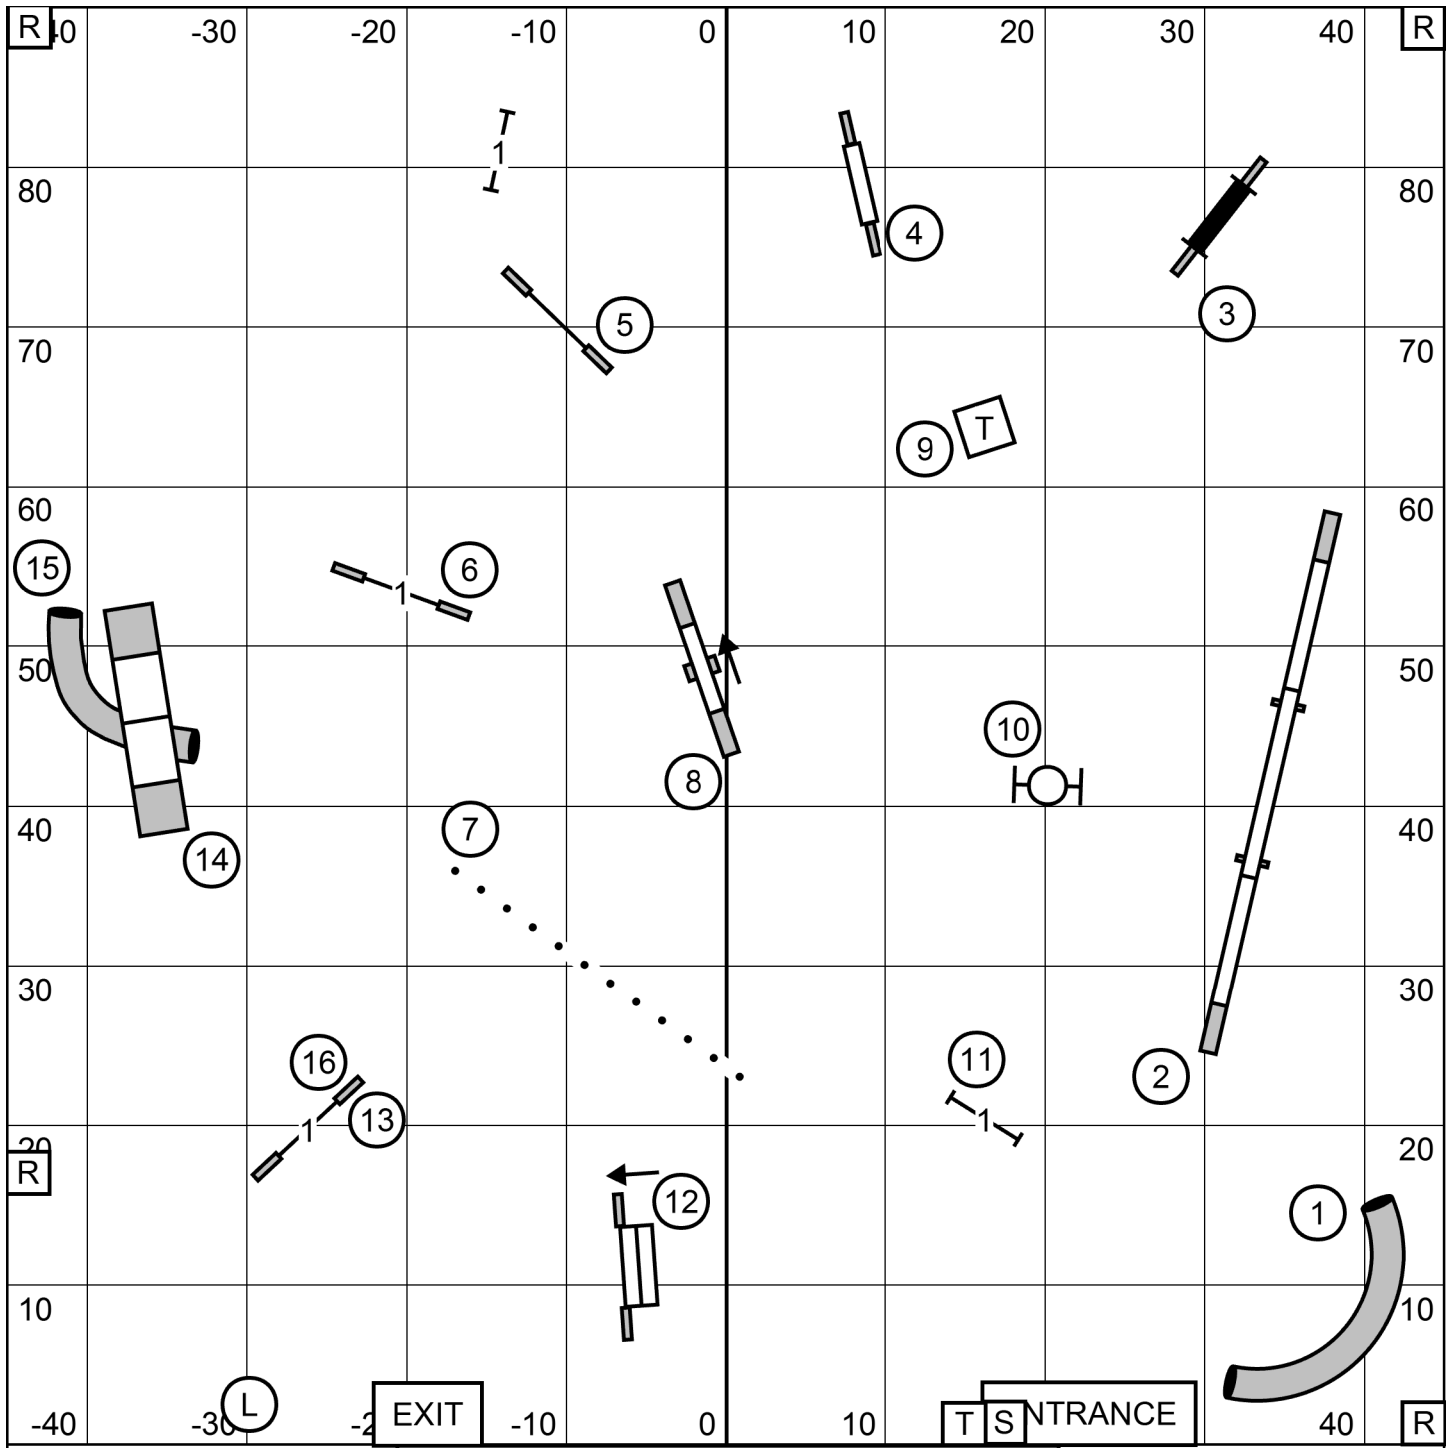

COLONIAL SHETLAND SHEEPDOG CLUB
 EXCELLENT / MASTER JWW
 APRIL 3, 2022
 Judge: Karen Wlodarski

COLONIAL SHETLAND SHEEPDOG CLUB
 EXCELLENT / MASTER STANDARD
 APRIL 3, 2022
 Judge: Karen Wlodarski

bi-directional tunnel - 8pts
 bi-directional AF - 9pts

COLONIAL SHETLAND SHEEPDOG CLUB
 F - A - S - T
 APRIL 3, 2022
 Judge: Karen Wlodarski

Send Bonus:
 EXC / MAS (---) - 4-6A-5
 OPEN (—) - 4-6A or 6B-5
 NOVICE (-----) - 4-6A or 6B-5

COLONIAL SHETLAND SHEEPDOG CLUB
 OPEN STANDARD
 APRIL 3, 2022
 Judge: Karen Wlodarski