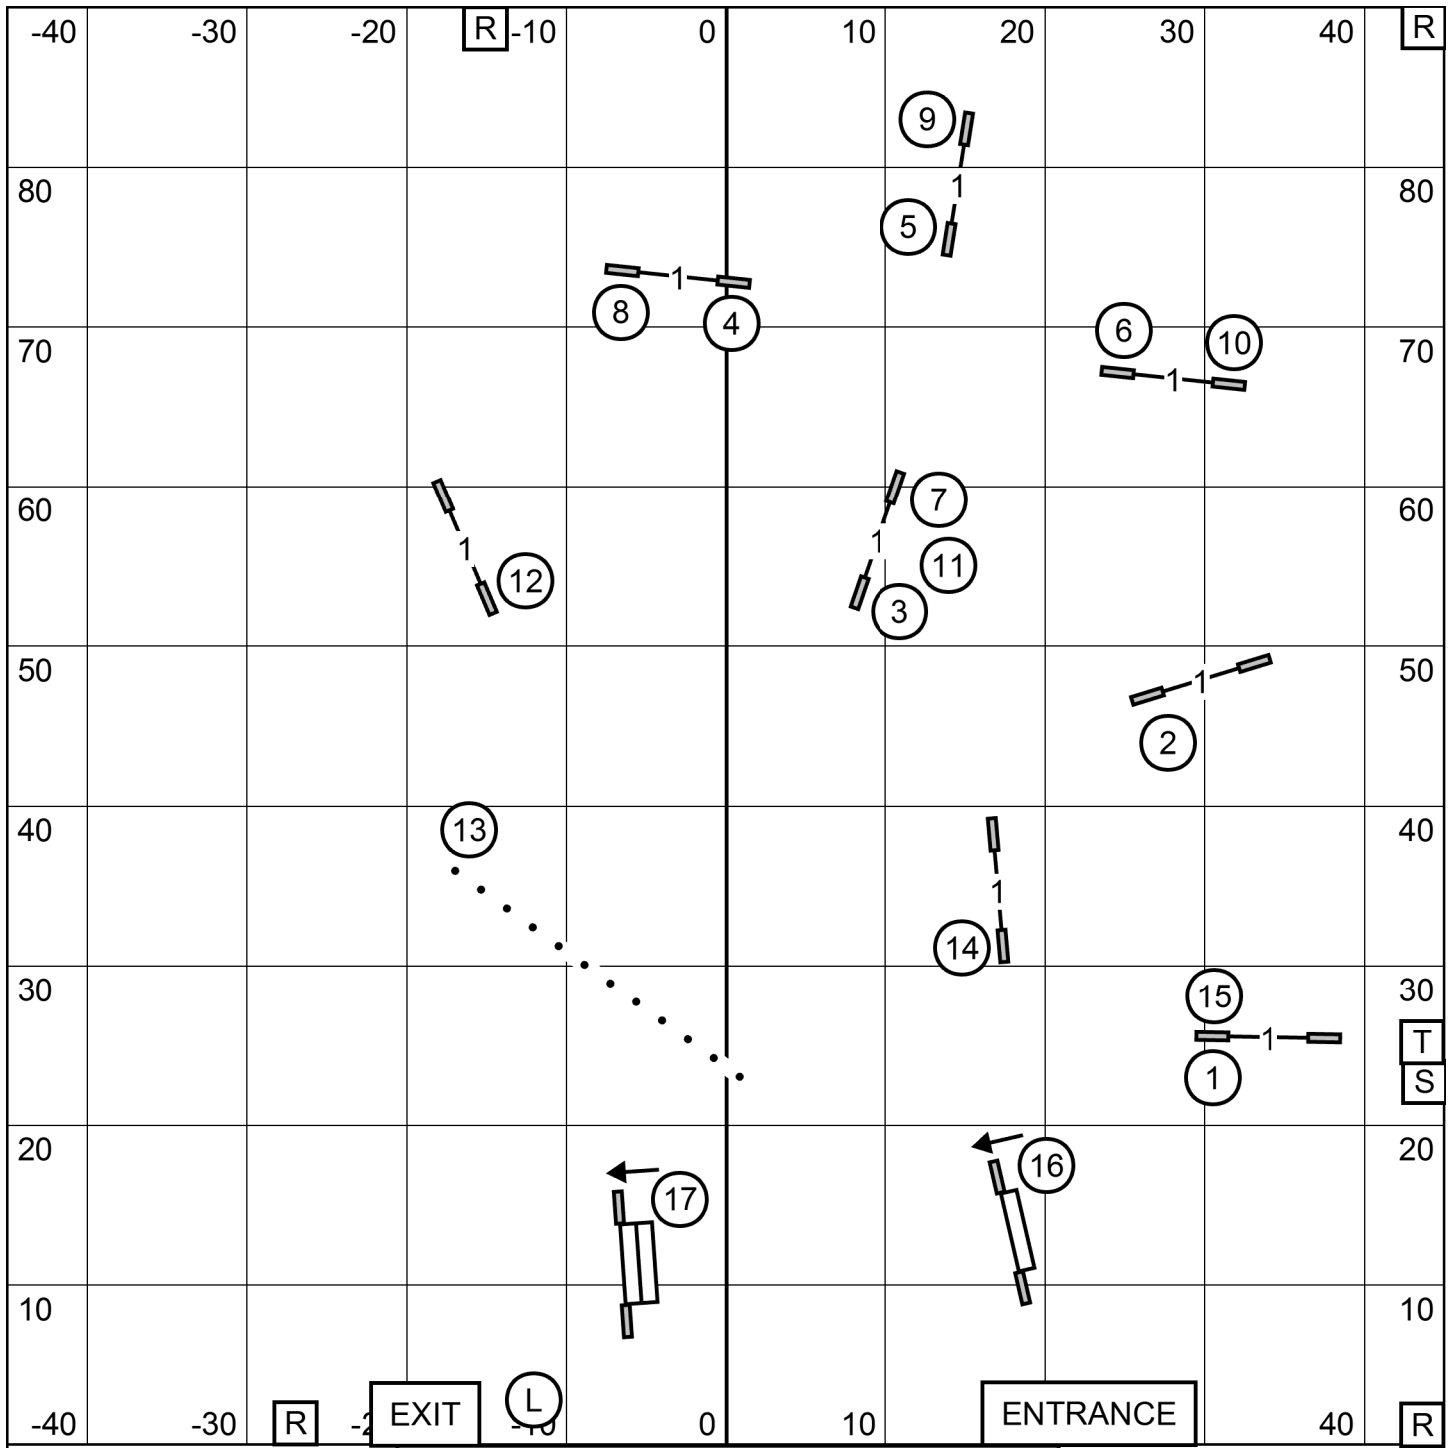

COLONIAL SHETLAND SHEEPDOG CLUB
OPEN JWW
APRIL 3, 2022
Judge: Karen Wlodarski