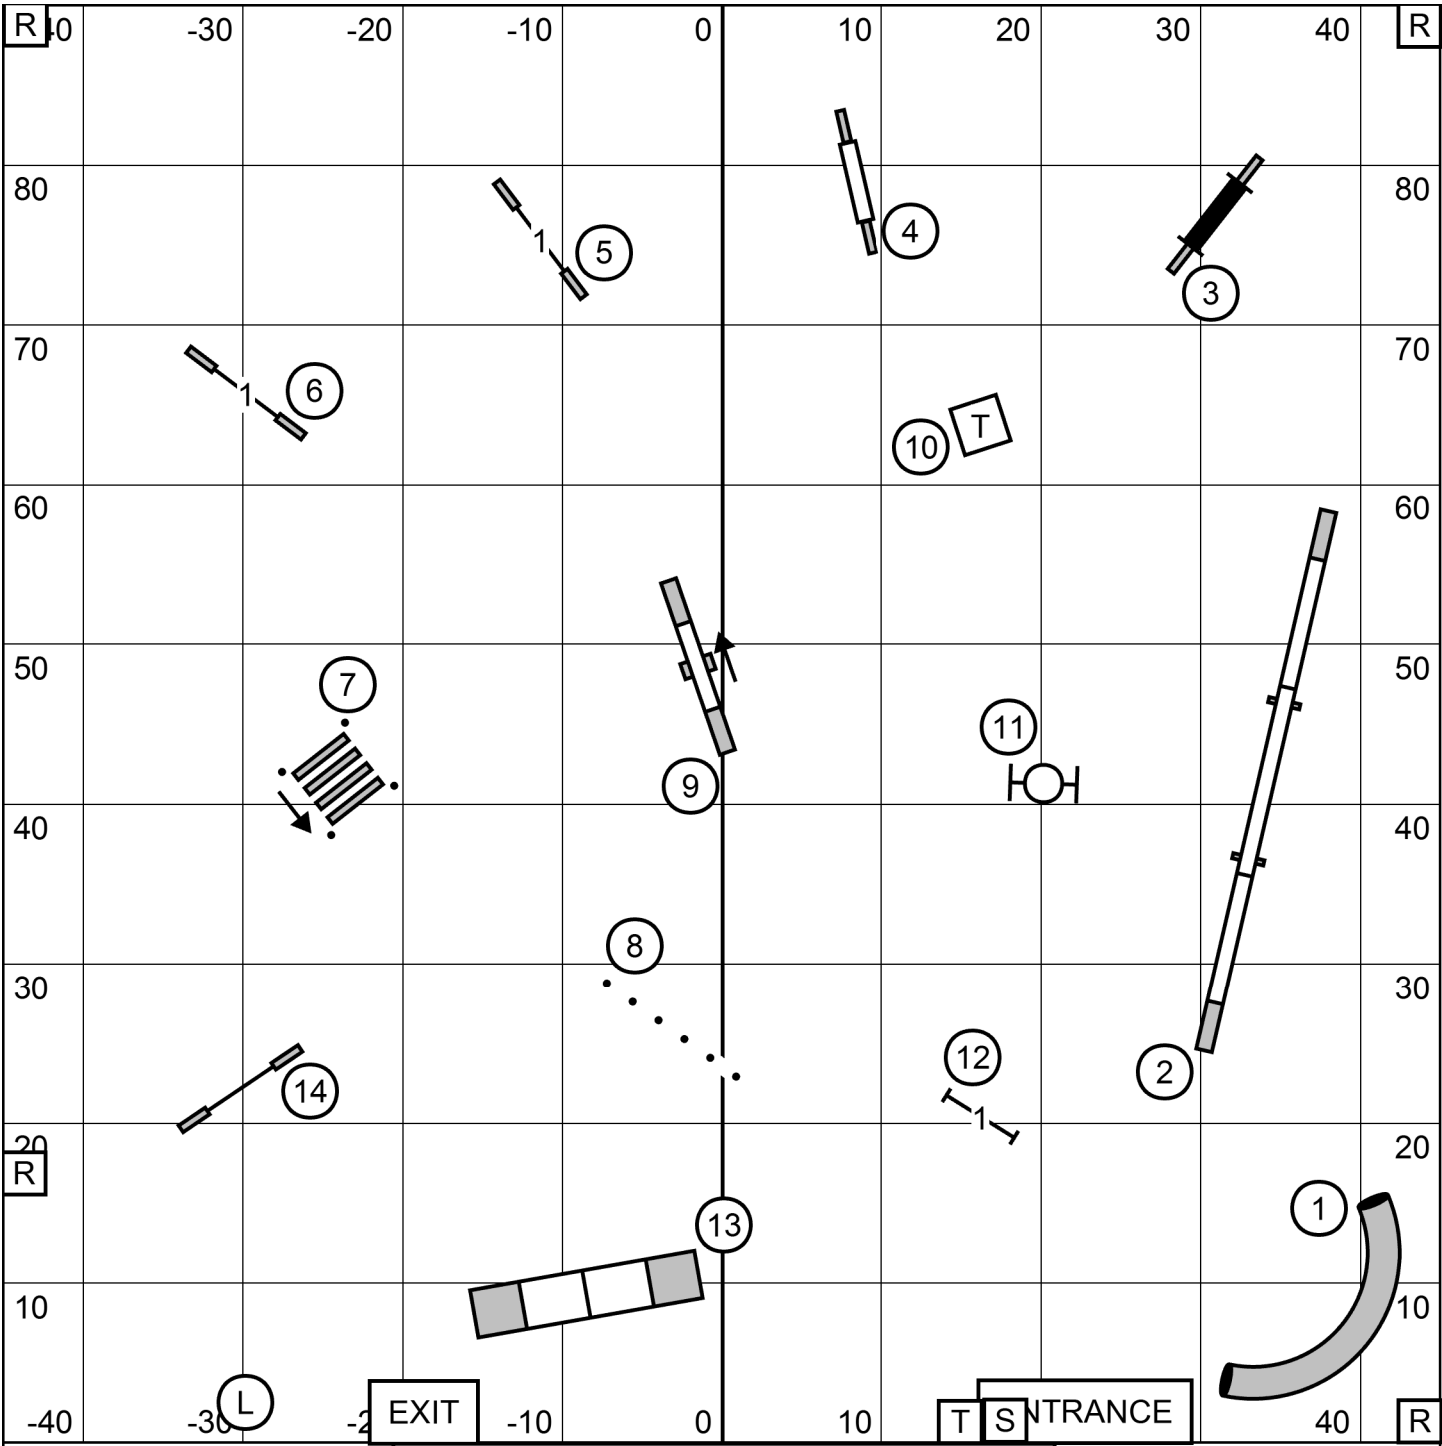

COLONIAL SHETLAND SHEEPDOG CLUB
 EXCELLENT / MASTER JWW
 APRIL 3, 2022
 Judge: Karen Wlodarski

COLONIAL SHETLAND SHEEPDOG CLUB
 EXCELLENT / MASTER STANDARD
 APRIL 3, 2022
 Judge: Karen Wlodarski

bi-directional tunnel - 8pts
 bi-directional AF - 9pts

COLONIAL SHETLAND SHEEPDOG CLUB
 F - A - S - T
 APRIL 3, 2022
 Judge: Karen Wlodarski

Send Bonus:
 EXC / MAS (---) - 4-6A-5
 OPEN (—) - 4-6A or 6B-5
 NOVICE (-----) - 4-6A or 6B-5

COLONIAL SHETLAND SHEEPDOG CLUB
 OPEN STANDARD
 APRIL 3, 2022
 Judge: Karen Wlodarski