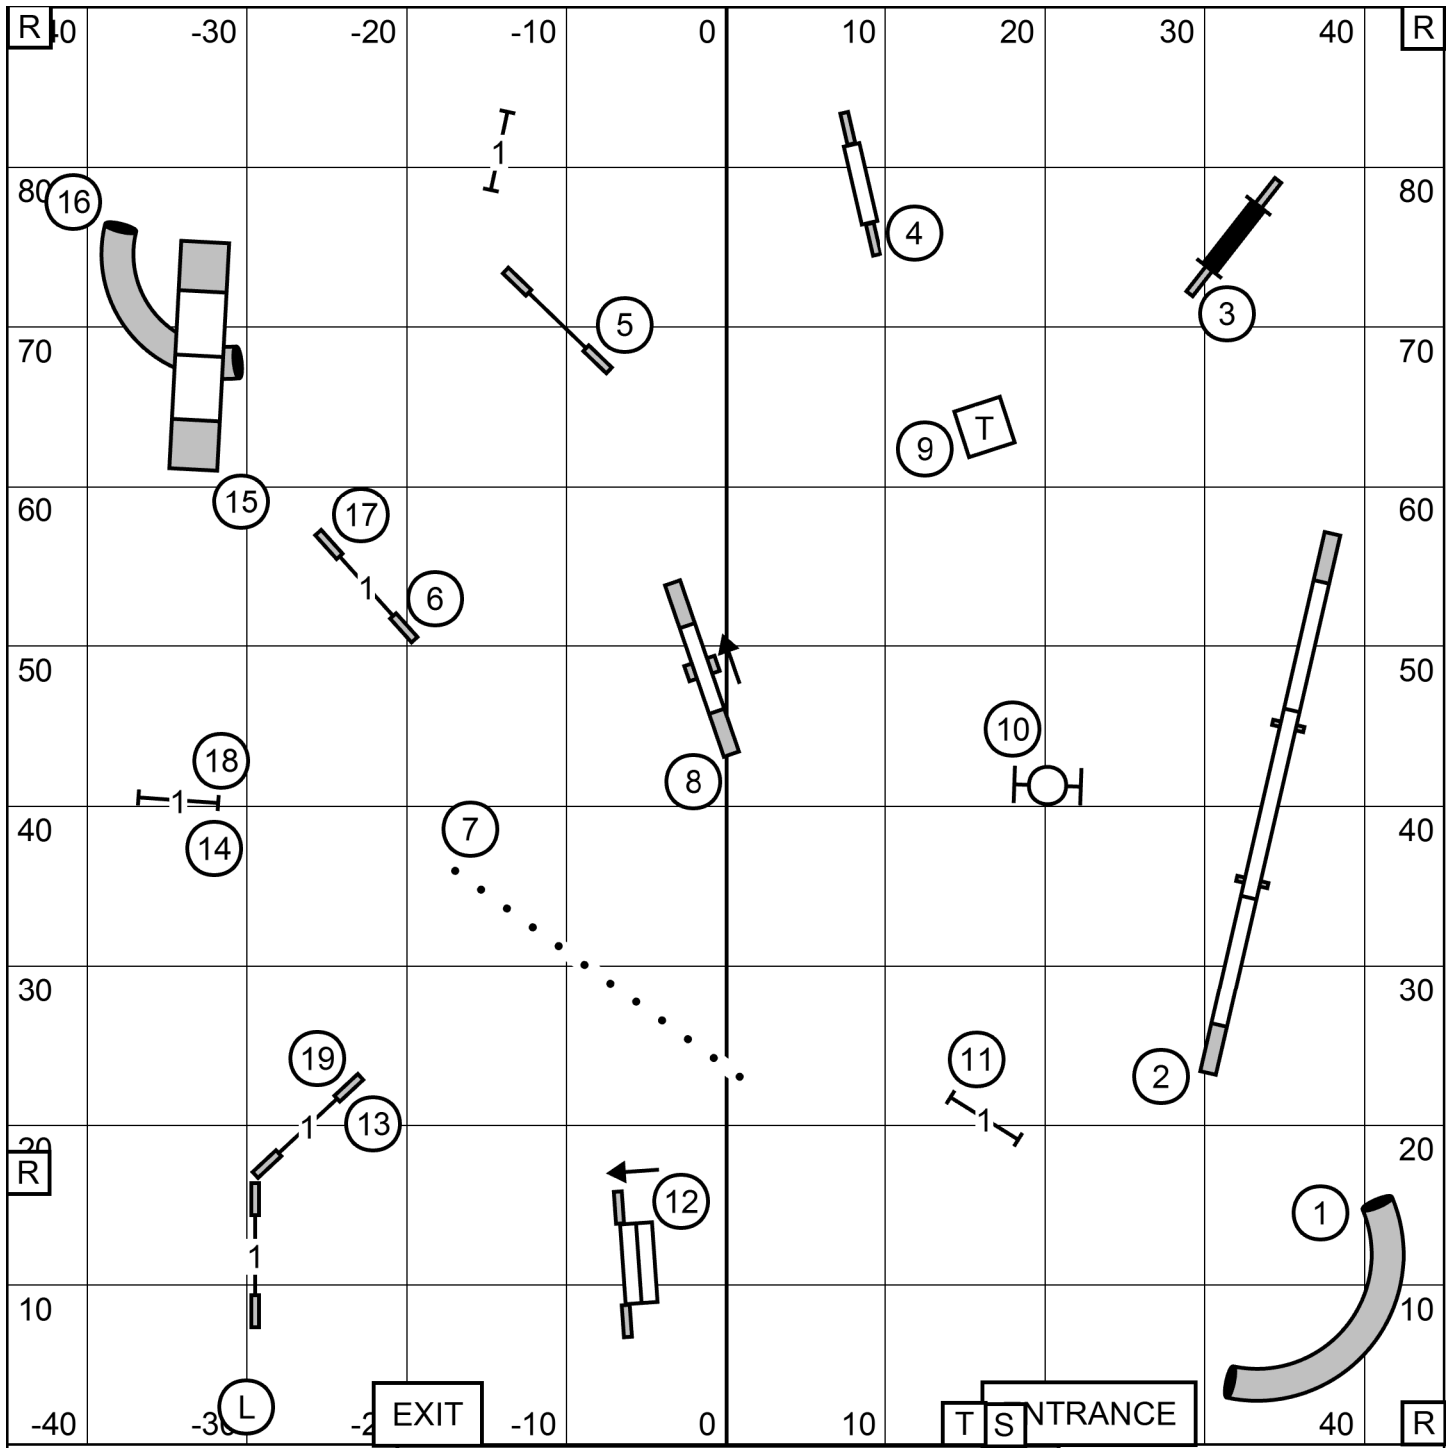

COLONIAL SHETLAND SHEEPDOG CLUB
 EXCELLENT / MASTER JWW
 APRIL 3, 2022
 Judge: Karen Wlodarski

COLONIAL SHETLAND SHEEPDOG CLUB
 EXCELLENT / MASTER STANDARD
 APRIL 3, 2022
 Judge: Karen Wlodarski

bi-directional tunnel - 8pts
 bi-directional AF - 9pts

COLONIAL SHETLAND SHEEPDOG CLUB
 F - A - S - T
 APRIL 3, 2022
 Judge: Karen Wlodarski

Send Bonus:
 EXC / MAS (---) - 4-6A-5
 OPEN (—) - 4-6A or 6B-5
 NOVICE (-----) - 4-6A or 6B-5

COLONIAL SHETLAND SHEEPDOG CLUB
 OPEN STANDARD
 APRIL 3, 2022
 Judge: Karen Wlodarski