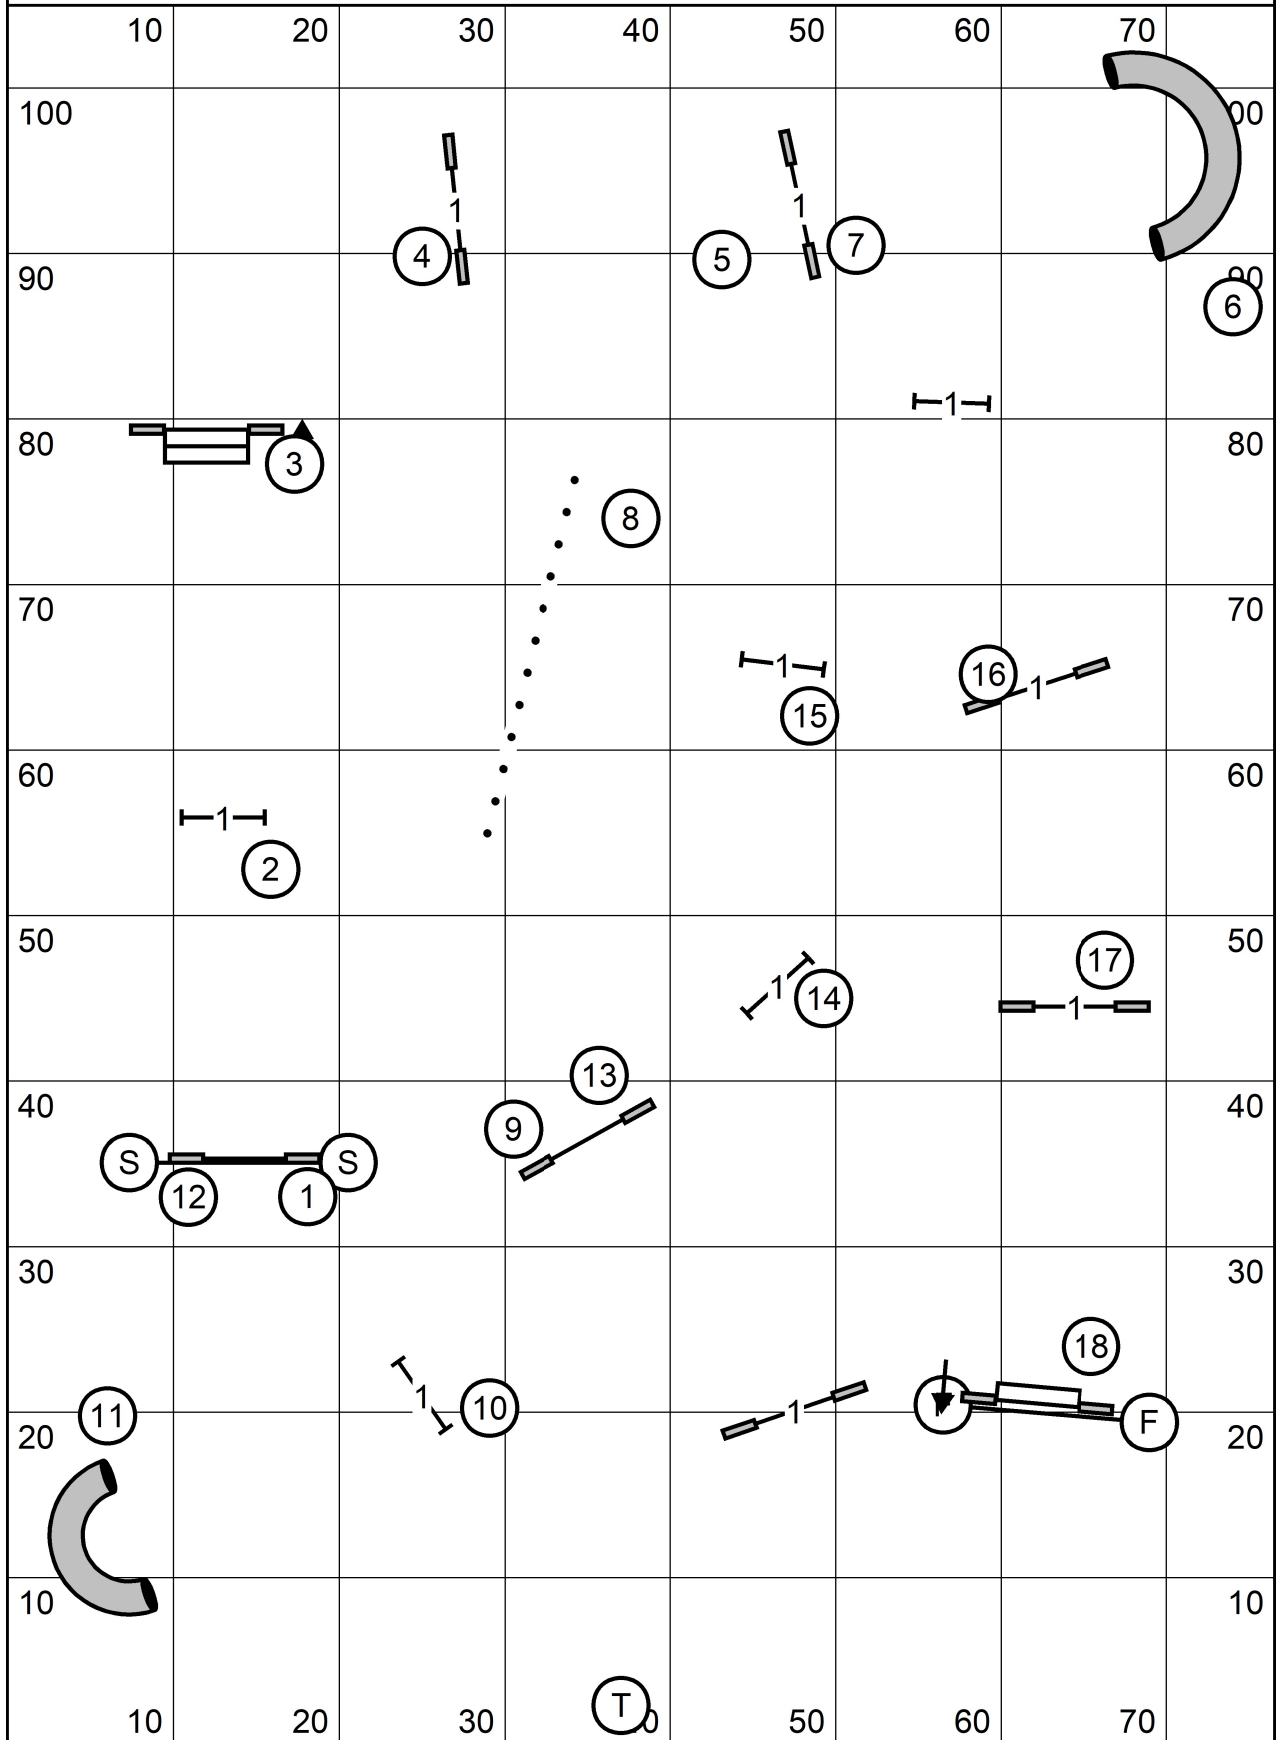

Irish Setter Club of New England
 Open & P JWW
 Friday, April 8, 2022
 Sally Gichner

Irish Setter Club of New England
 Novice A & B & P JWW
 Friday, April 8, 2022
 Sally Gichner