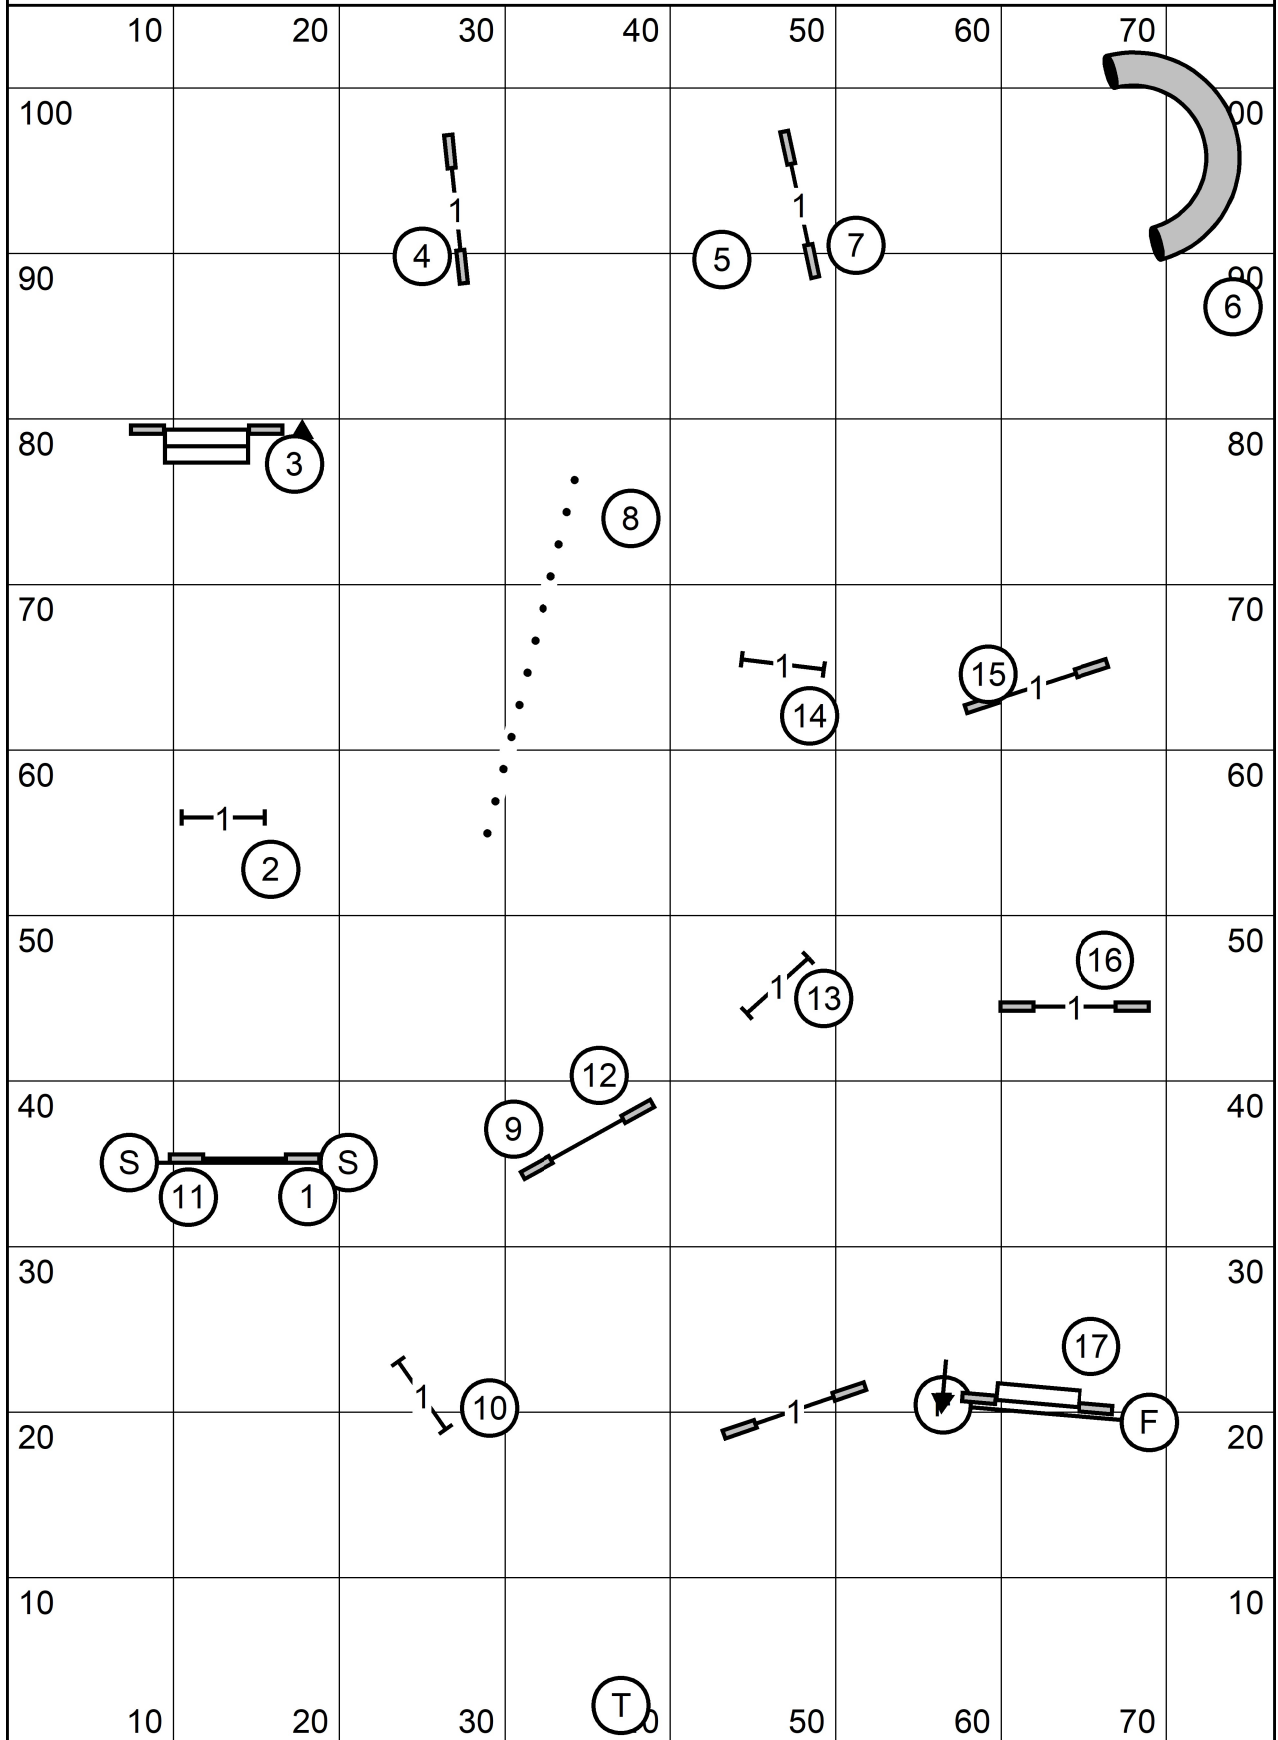

Irish Setter Club of New England
 Open & P JWW
 Friday, April 8, 2022
 Sally Gichner

Irish Setter Club of New England
 Novice A & B & P JWW
 Friday, April 8, 2022
 Sally Gichner