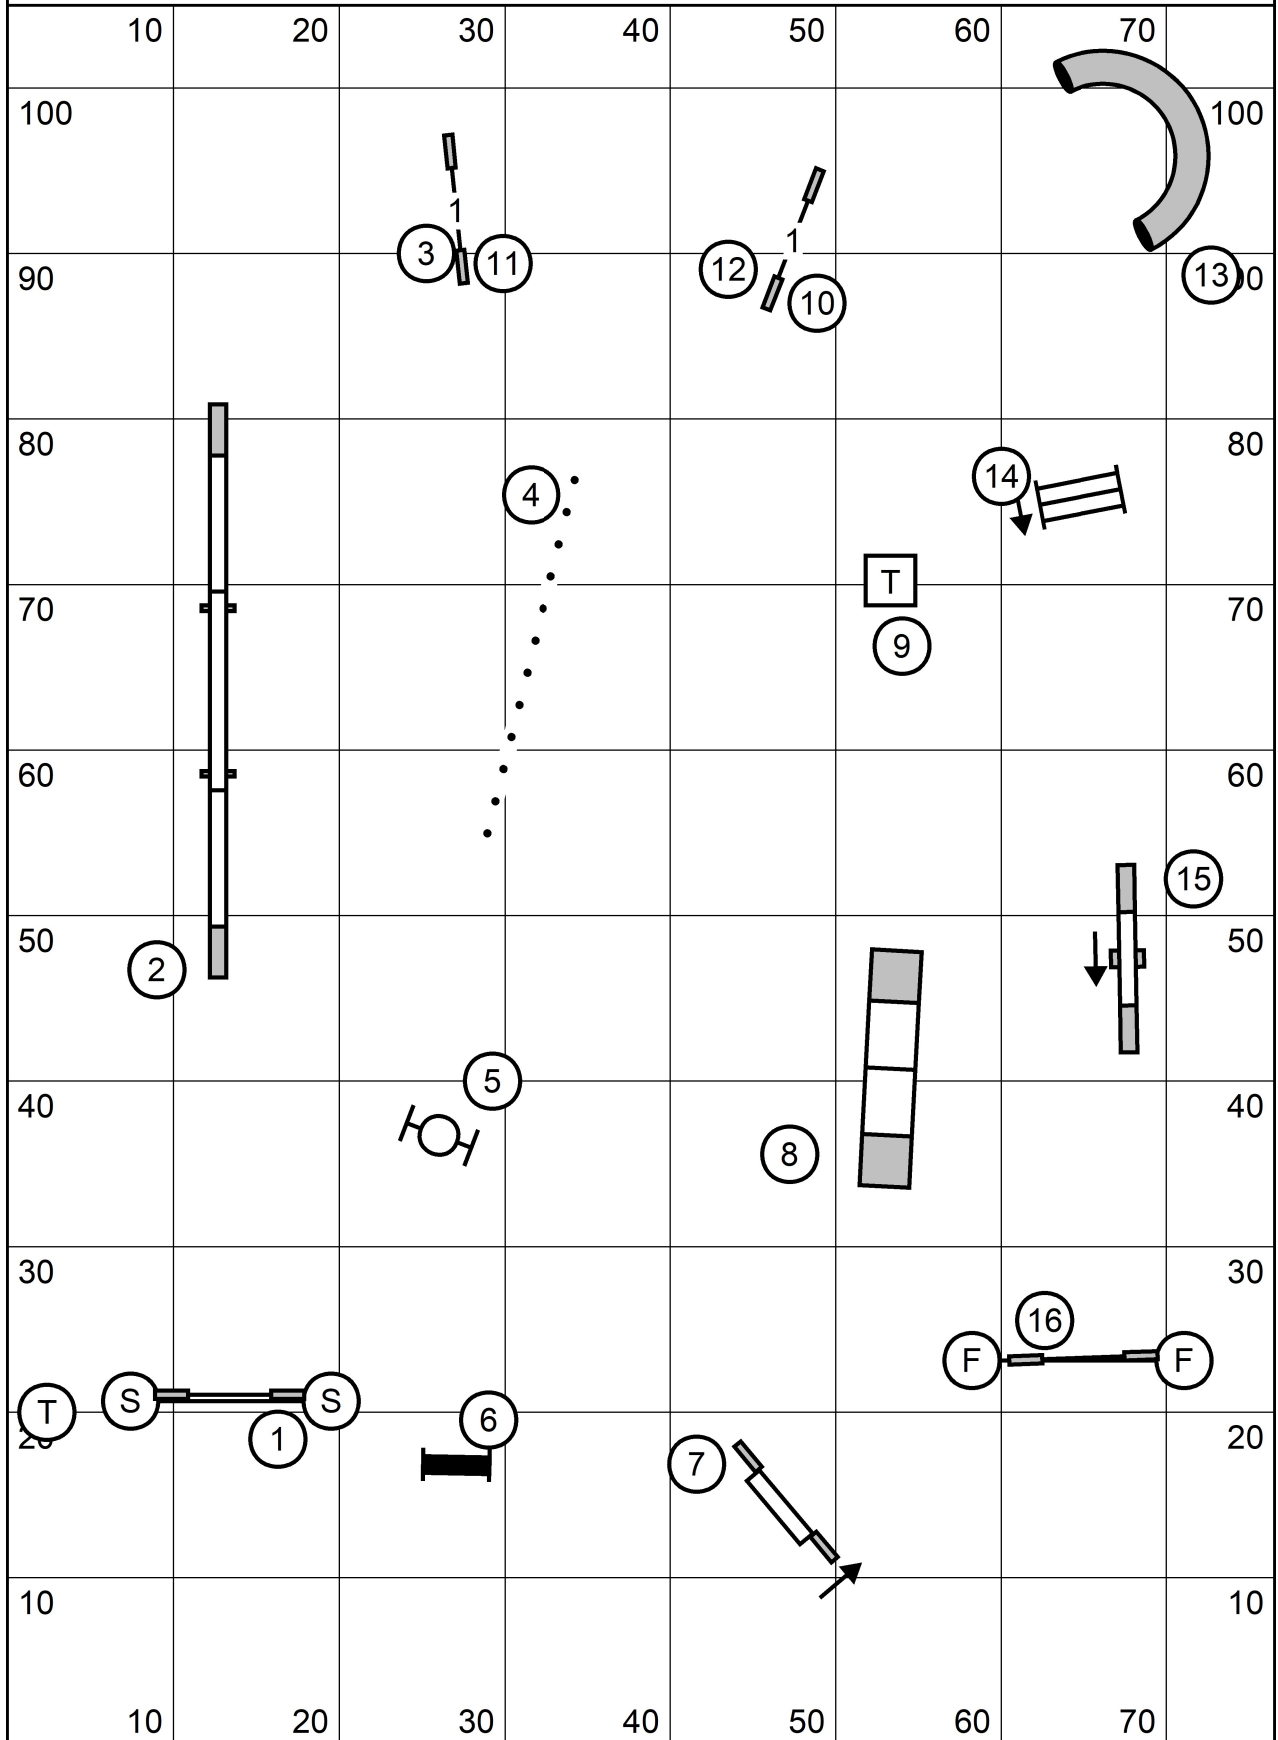

Irish Setter Club of New England
Open & P Standard
Friday, April 8, 2022
Sally Gichner