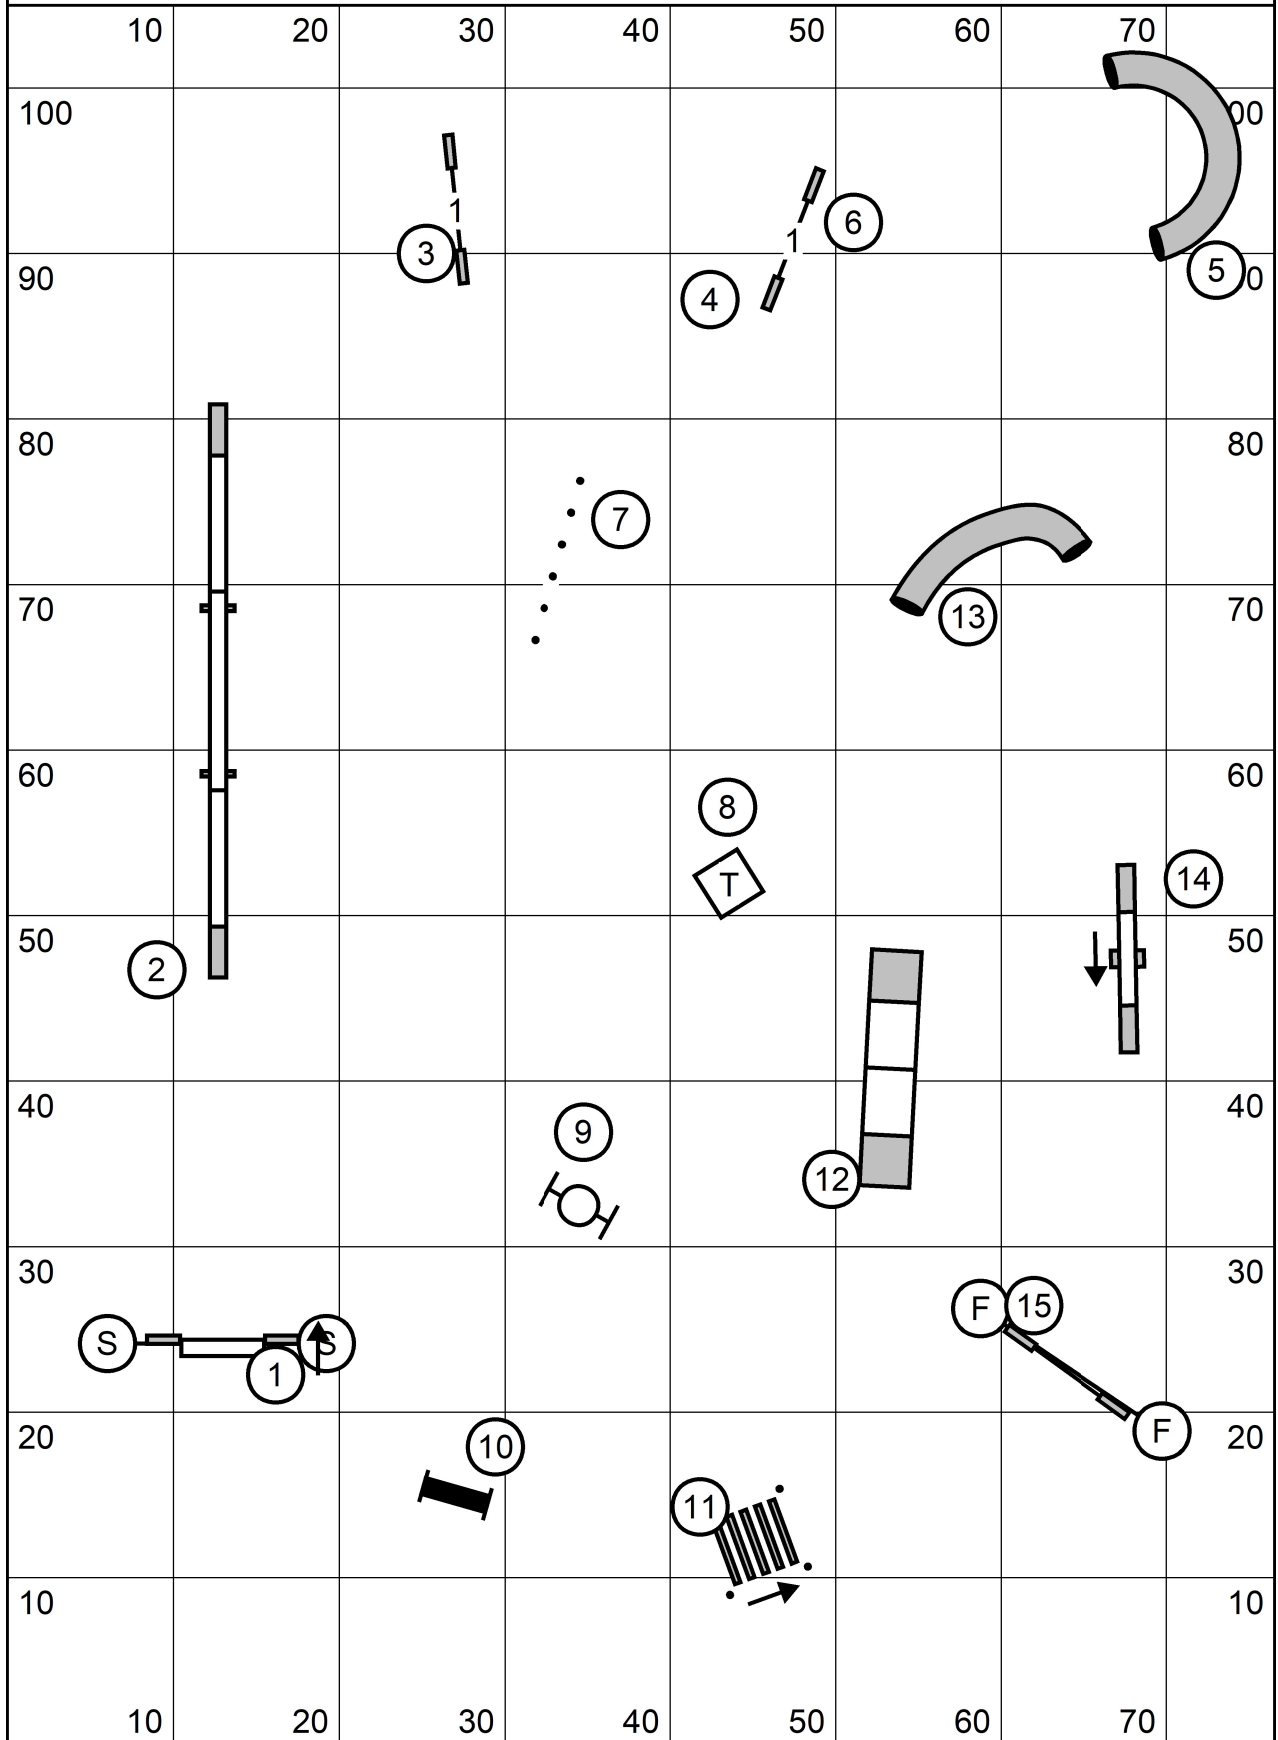

Irish Setter Club of New England
Novice A & B & P Standard
Friday, April 8, 2022
Sally Gichner