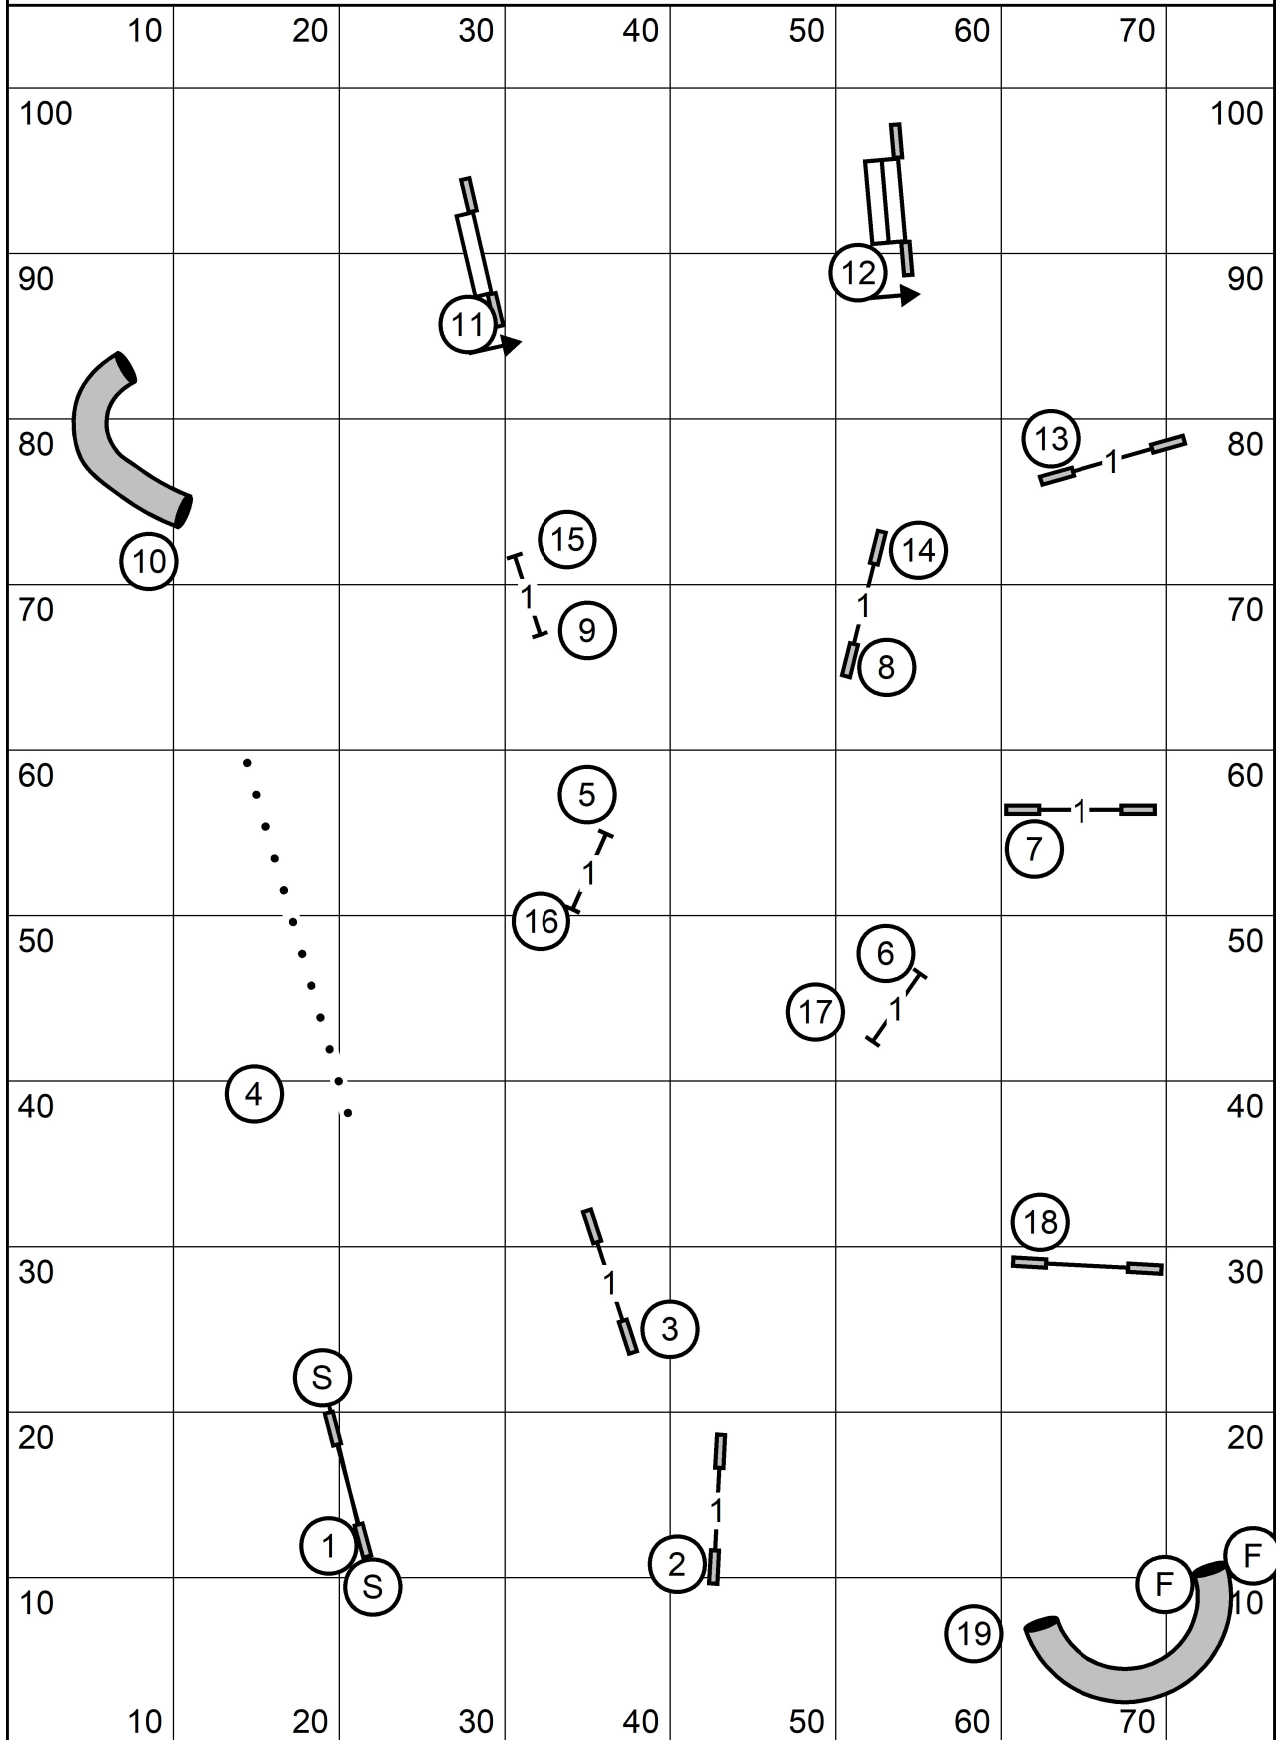

Central New England Brittany Club
Master/Excellent & P JWW
Saturday, April 9, 2022
Sally Gichner