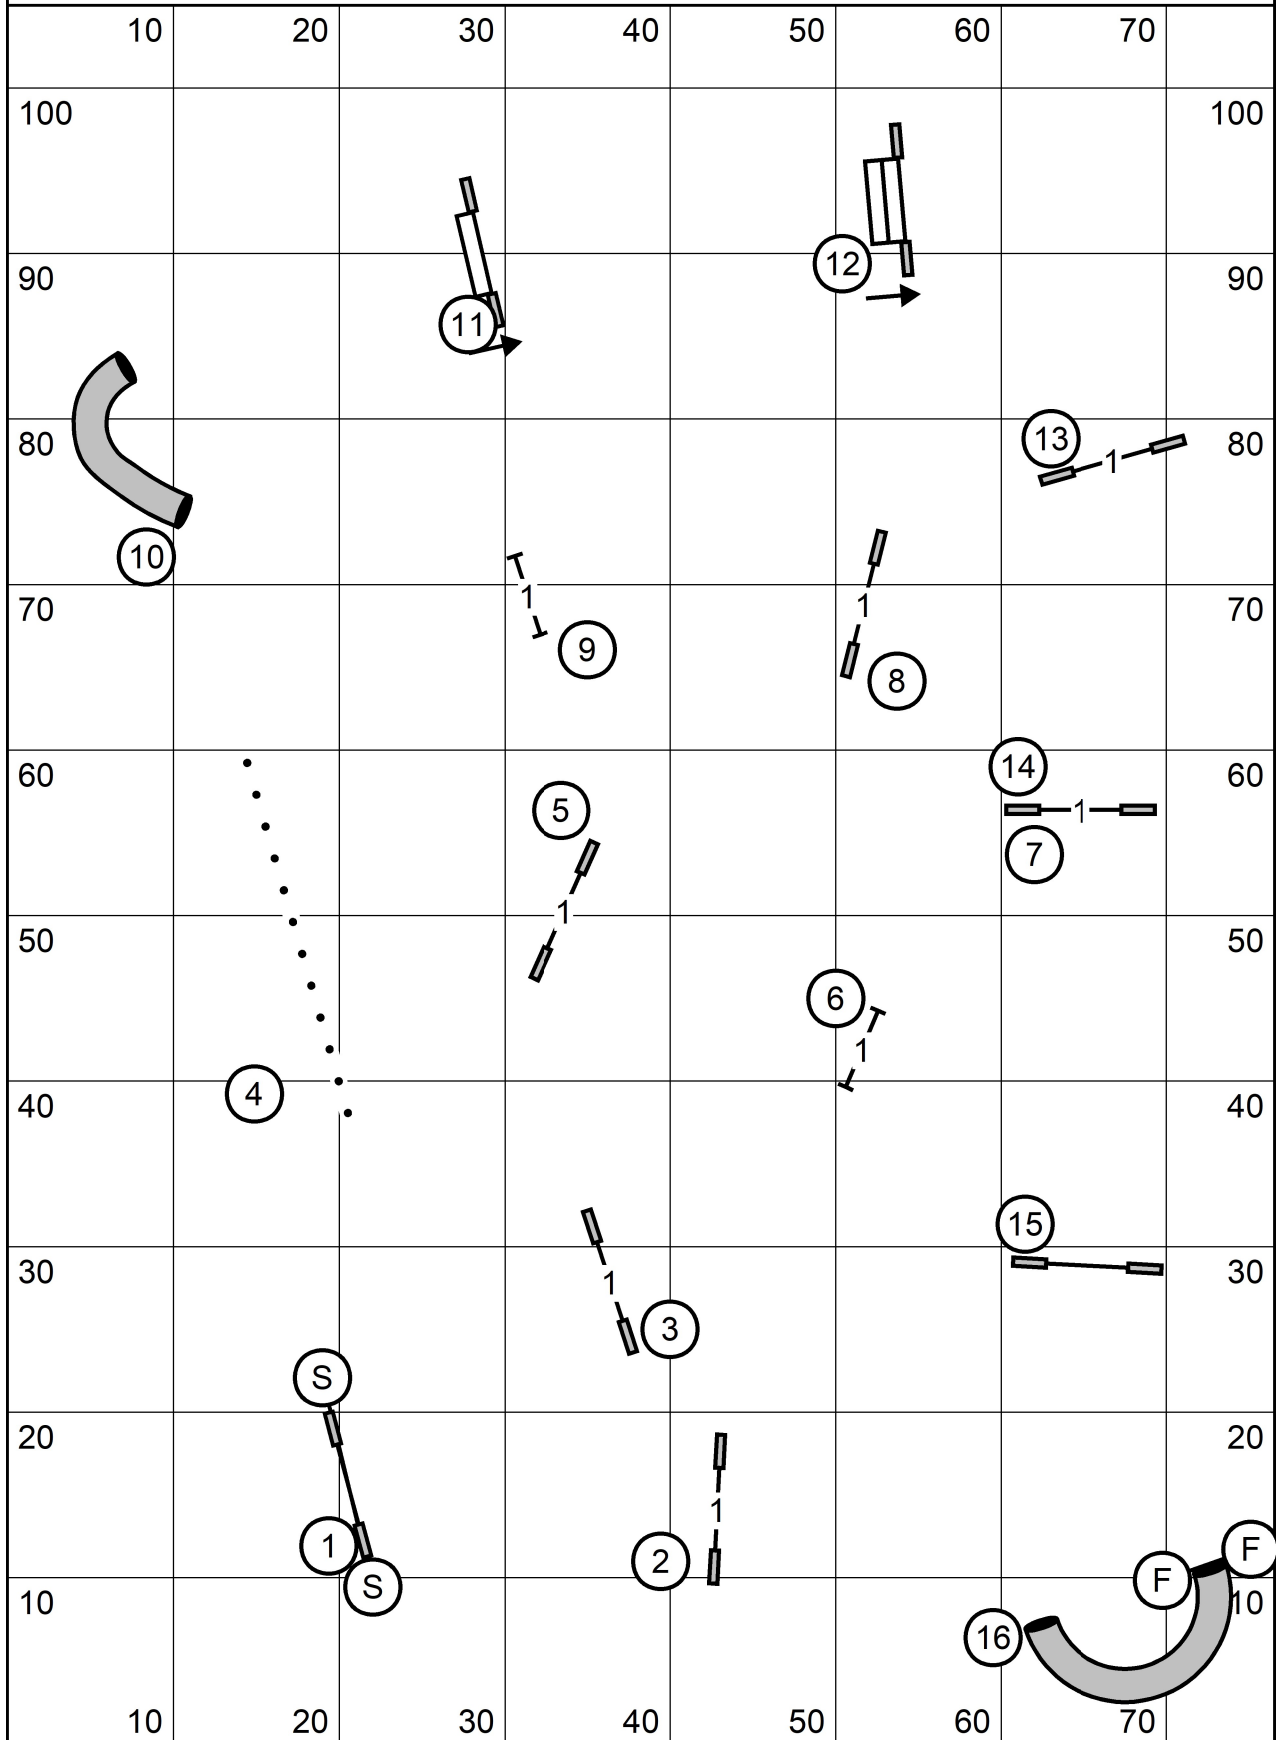

Central New England Brittany Club
Open & P JWW
Saturday, April 9, 2022
Sally Gichner