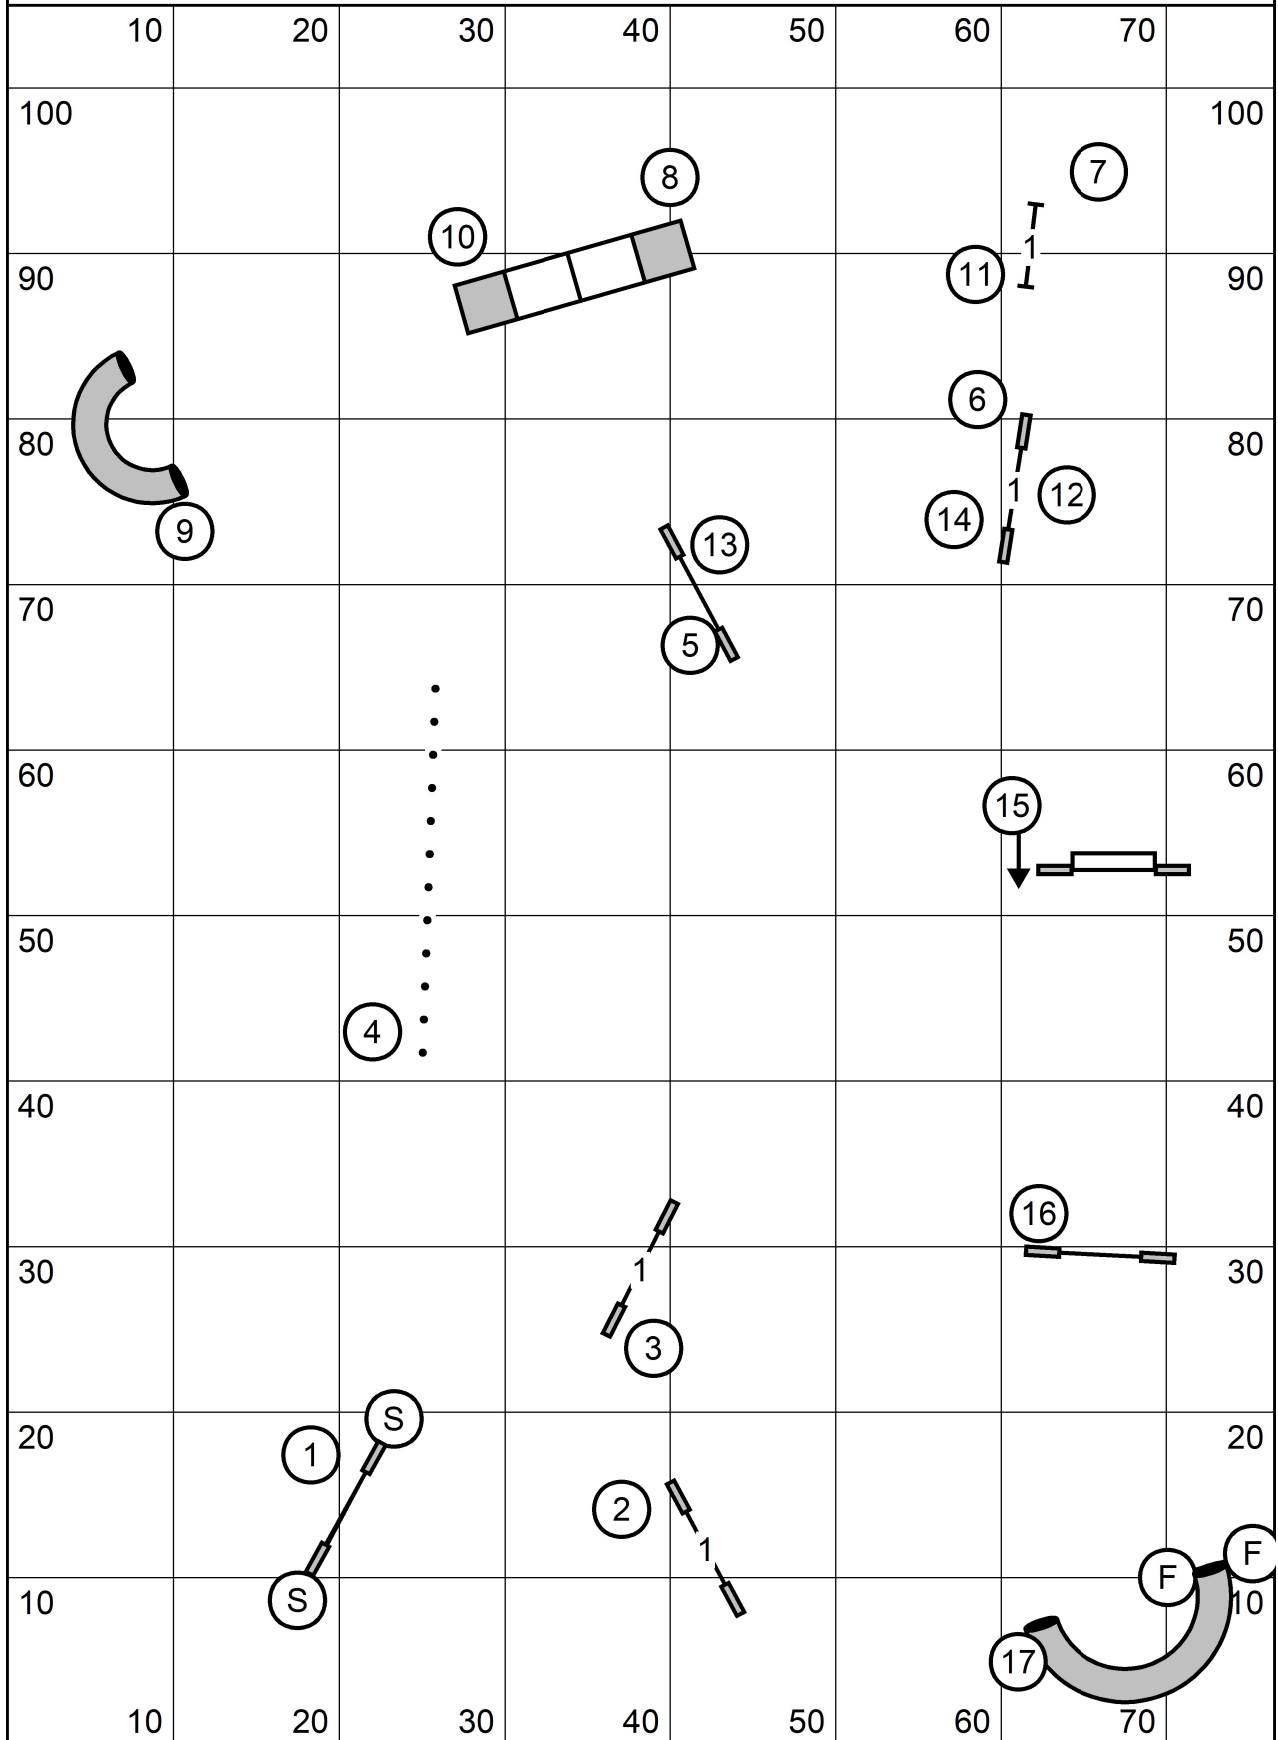

Central New England Brittany Club
Time 2 Beat
Saturday, April 9, 2022
Sally Gichner