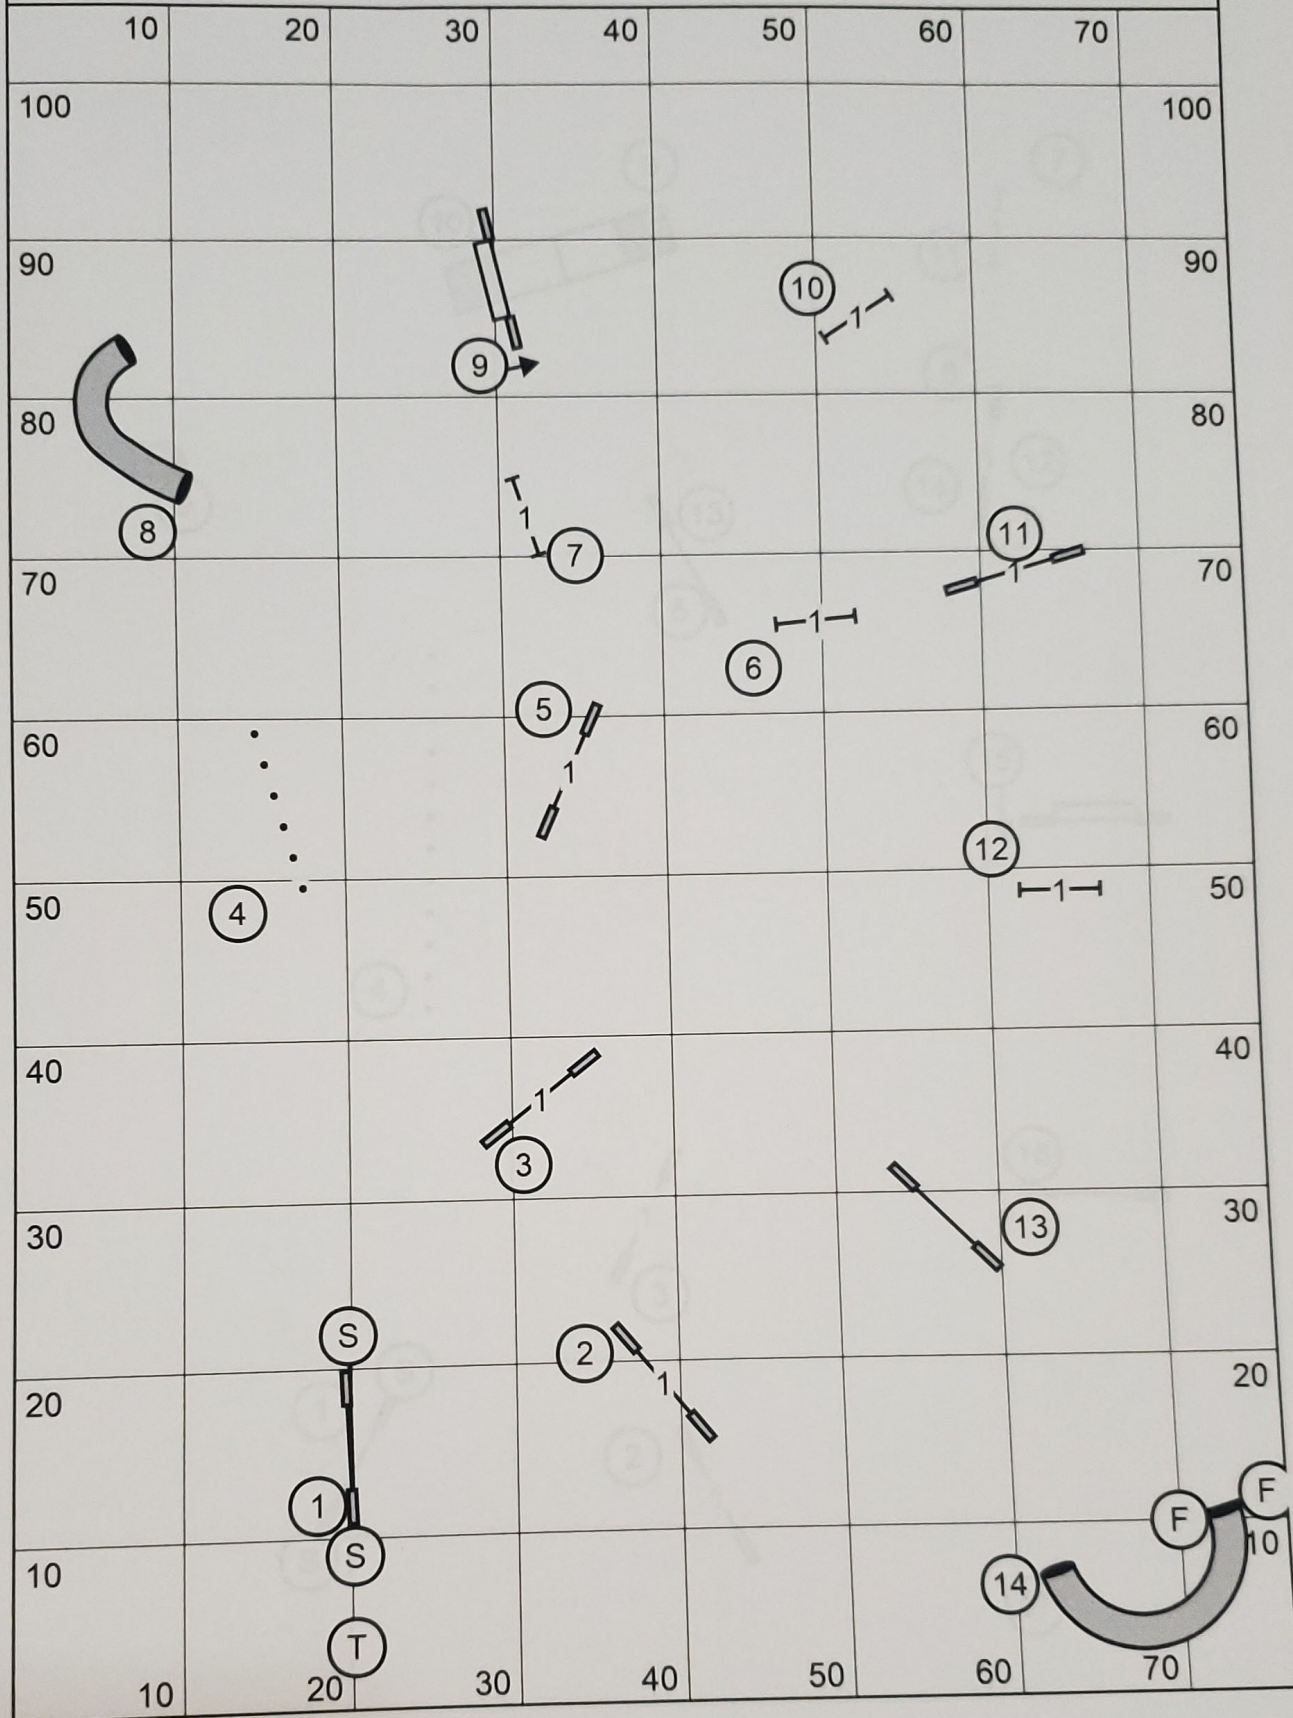

Central New England Brittany Club
Novice A & B & P JWW
Saturday, April 9, 2022
Sally Gichner