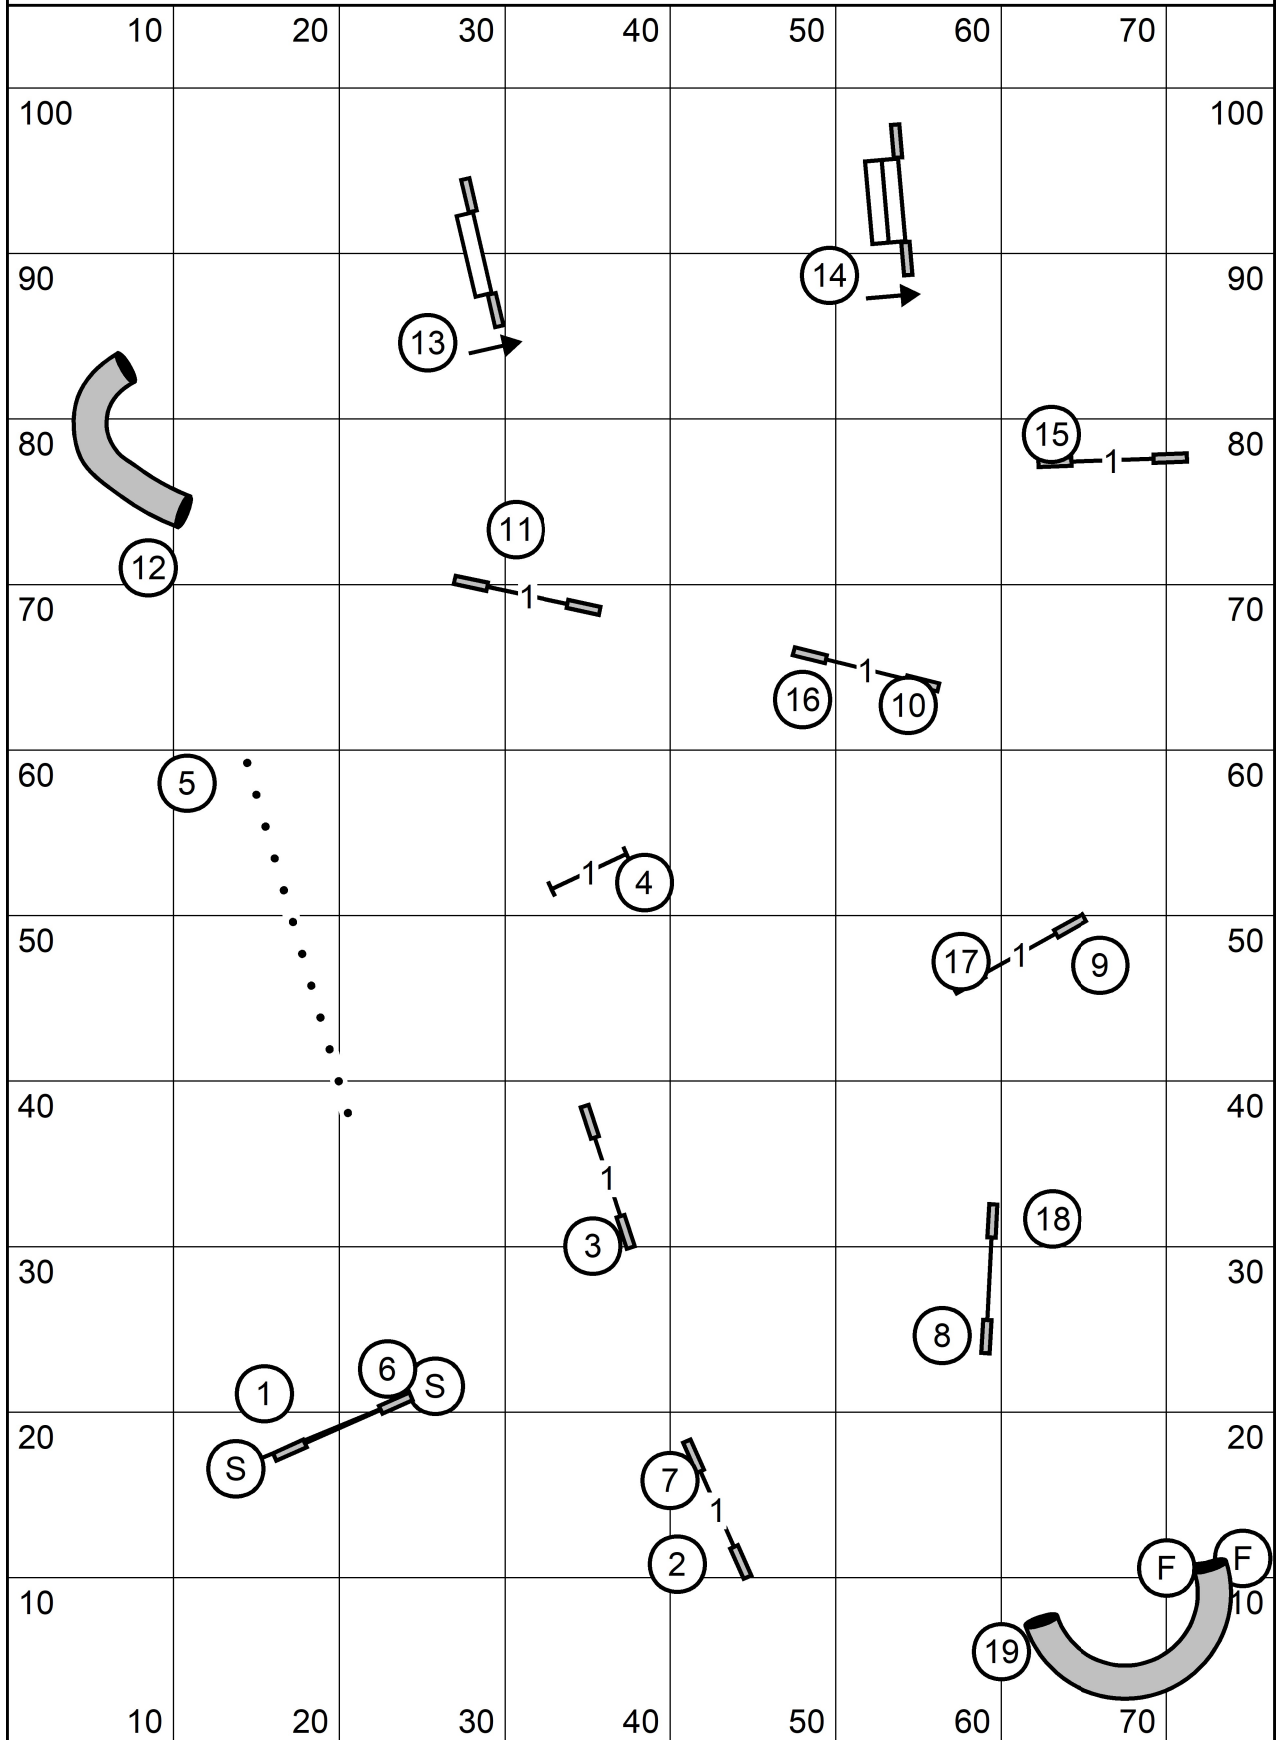

Central New England Brittany Club
Premier & P JWW
Saturday, April 9, 2022
Sally Gichner