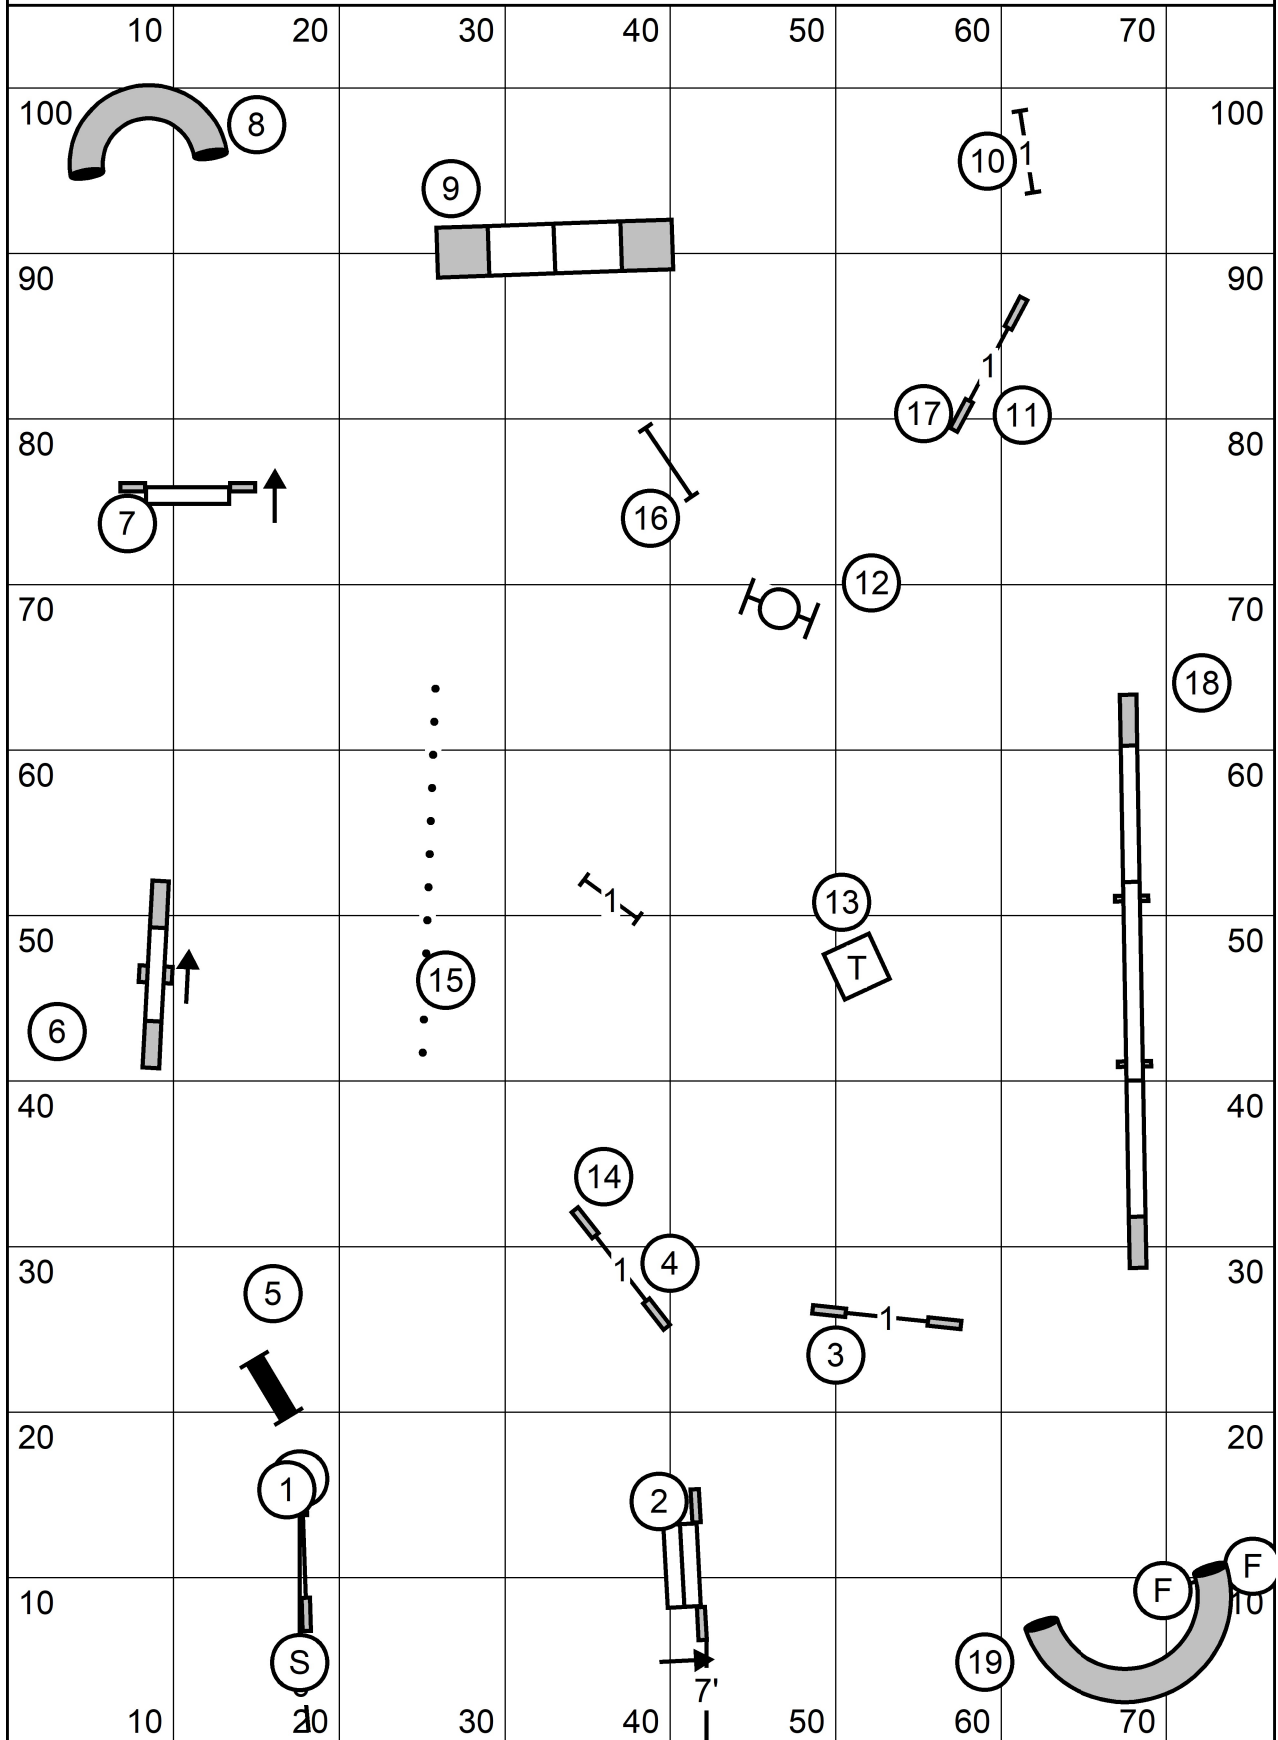

Central New England Brittany Club
 Novice A & B & P Standard
 Saturday, April 9, 2022
 Sally Gichner