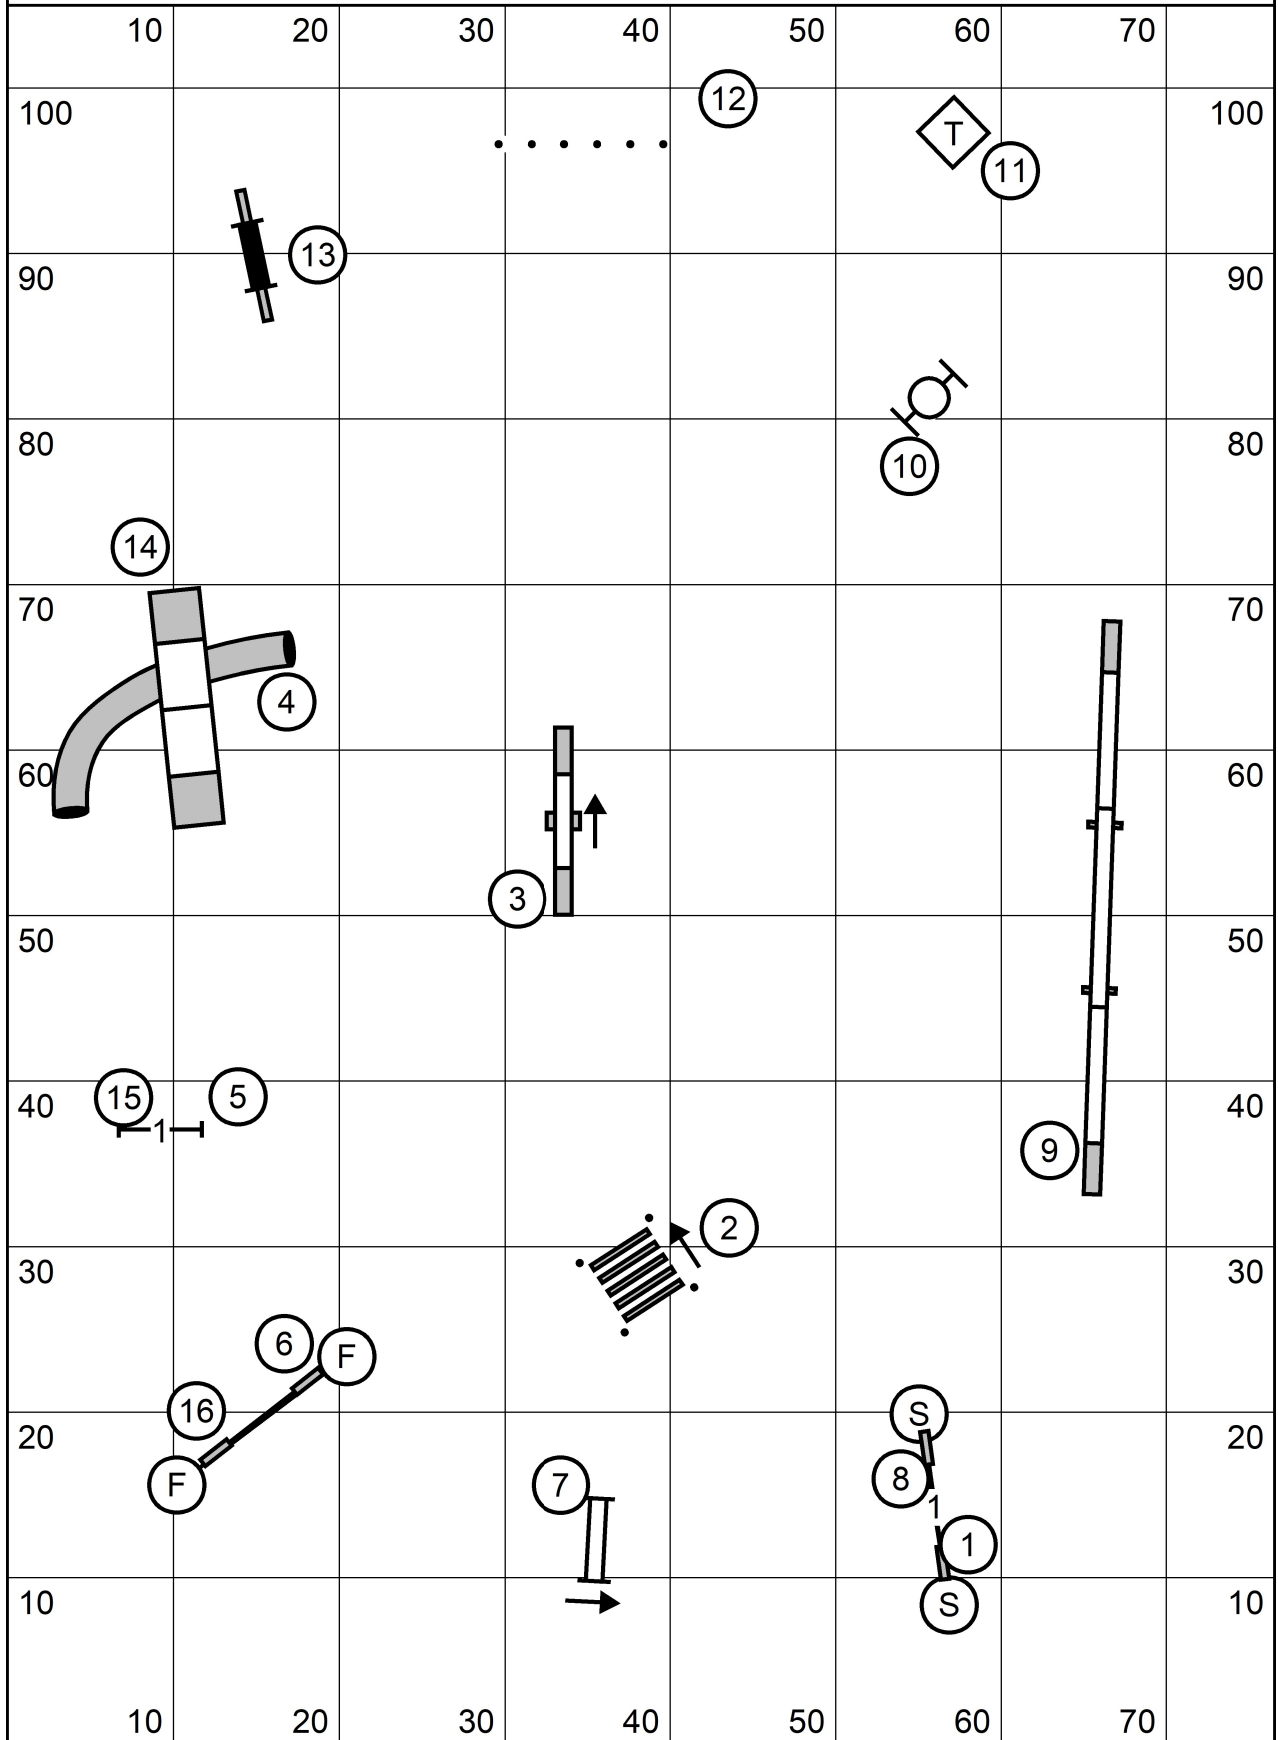

Eastern English Springer Spaniel Club
Novice A & B & P Standard
Sunday, April 10, 2022
Sally Gichner