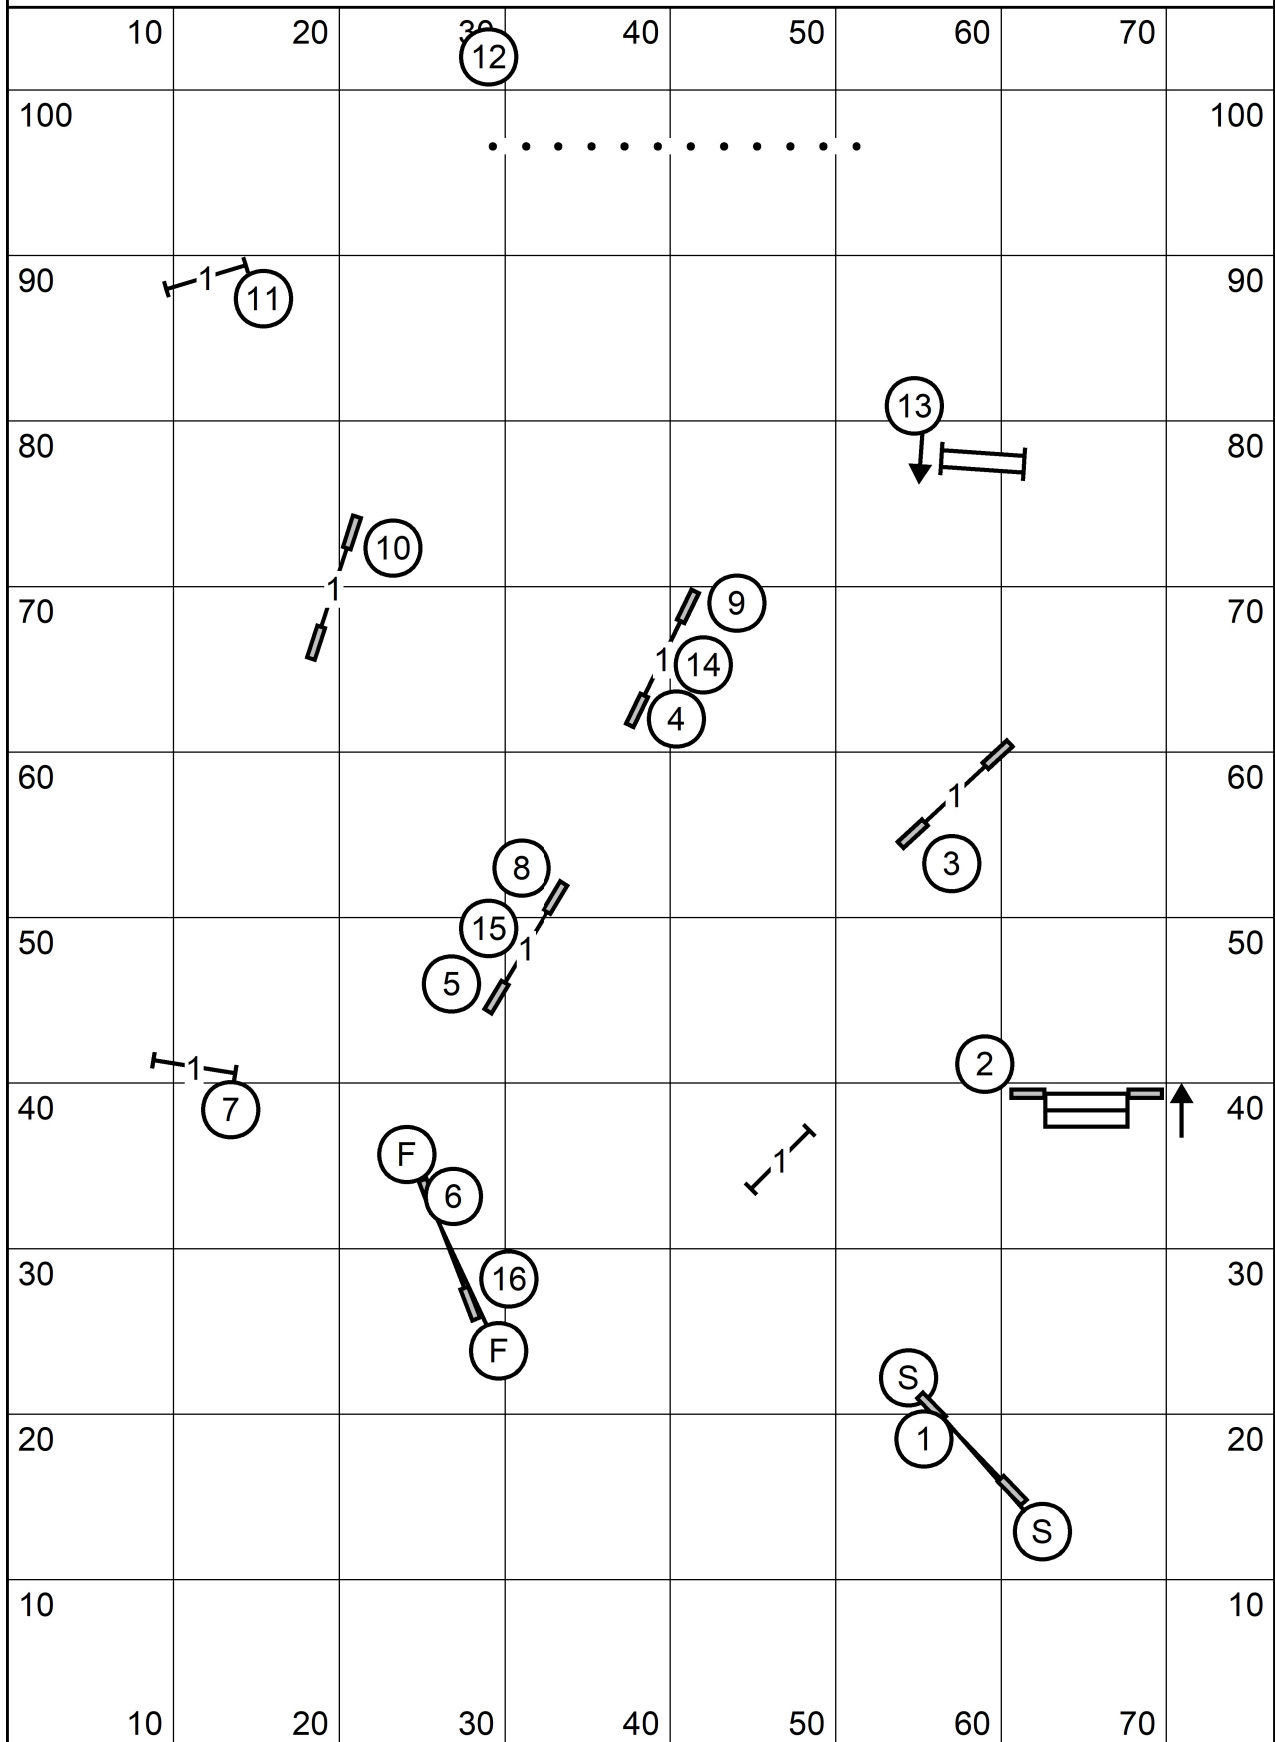

Eastern English Springer Spaniel Club
 Master/Excellent & P JWW
 Sunday, April 10, 2022
 Sally Gichner

Eastern English Springer Spaniel Club
 Open & P JWW
 Sunday, April 10, 2022
 Sally Gichner

Eastern English Springer Spaniel Club
 Novice & P JWW
 Sunday, April 10, 2022
 Sally Gichner