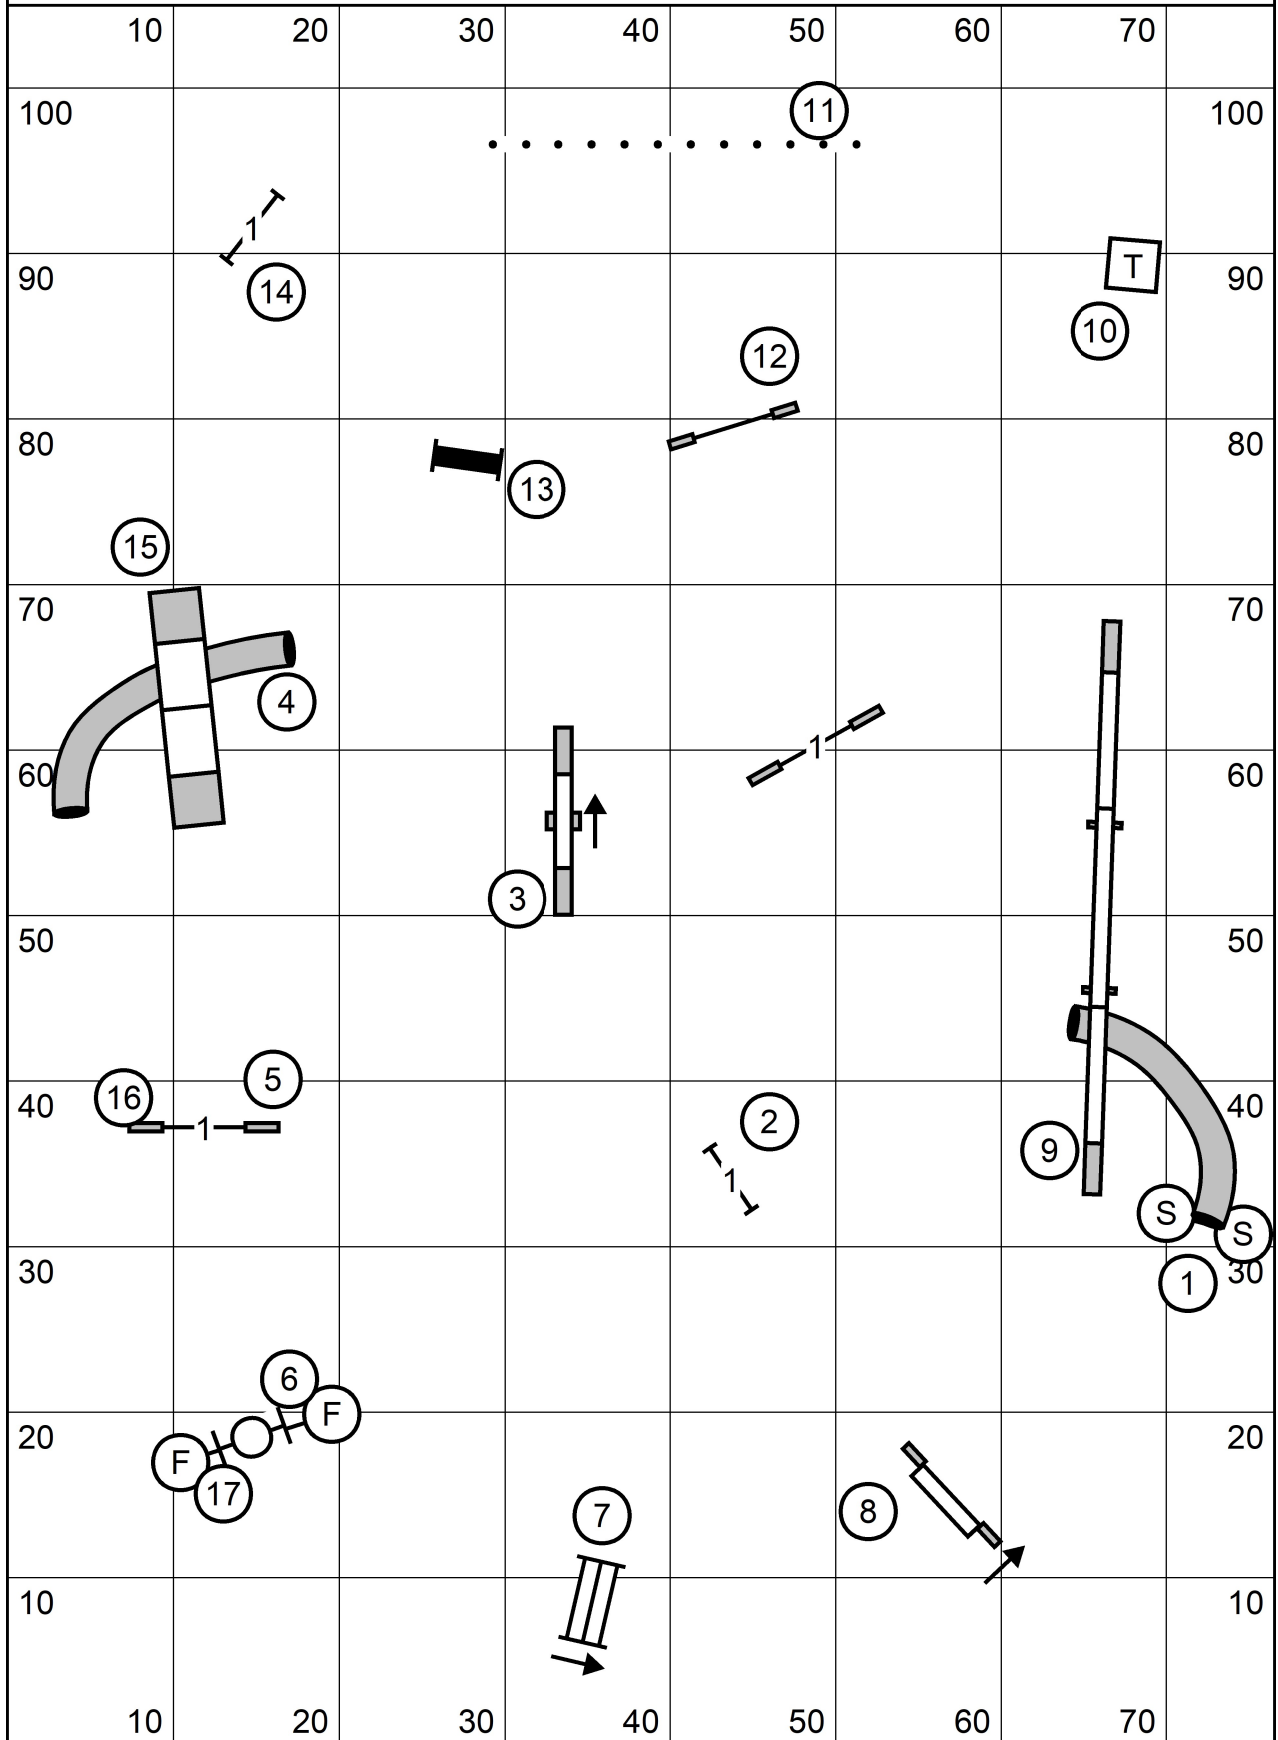

Eastern English Springer Spaniel Club
Open & P Standard
Sunday, April 10, 2022
Sally Gichner