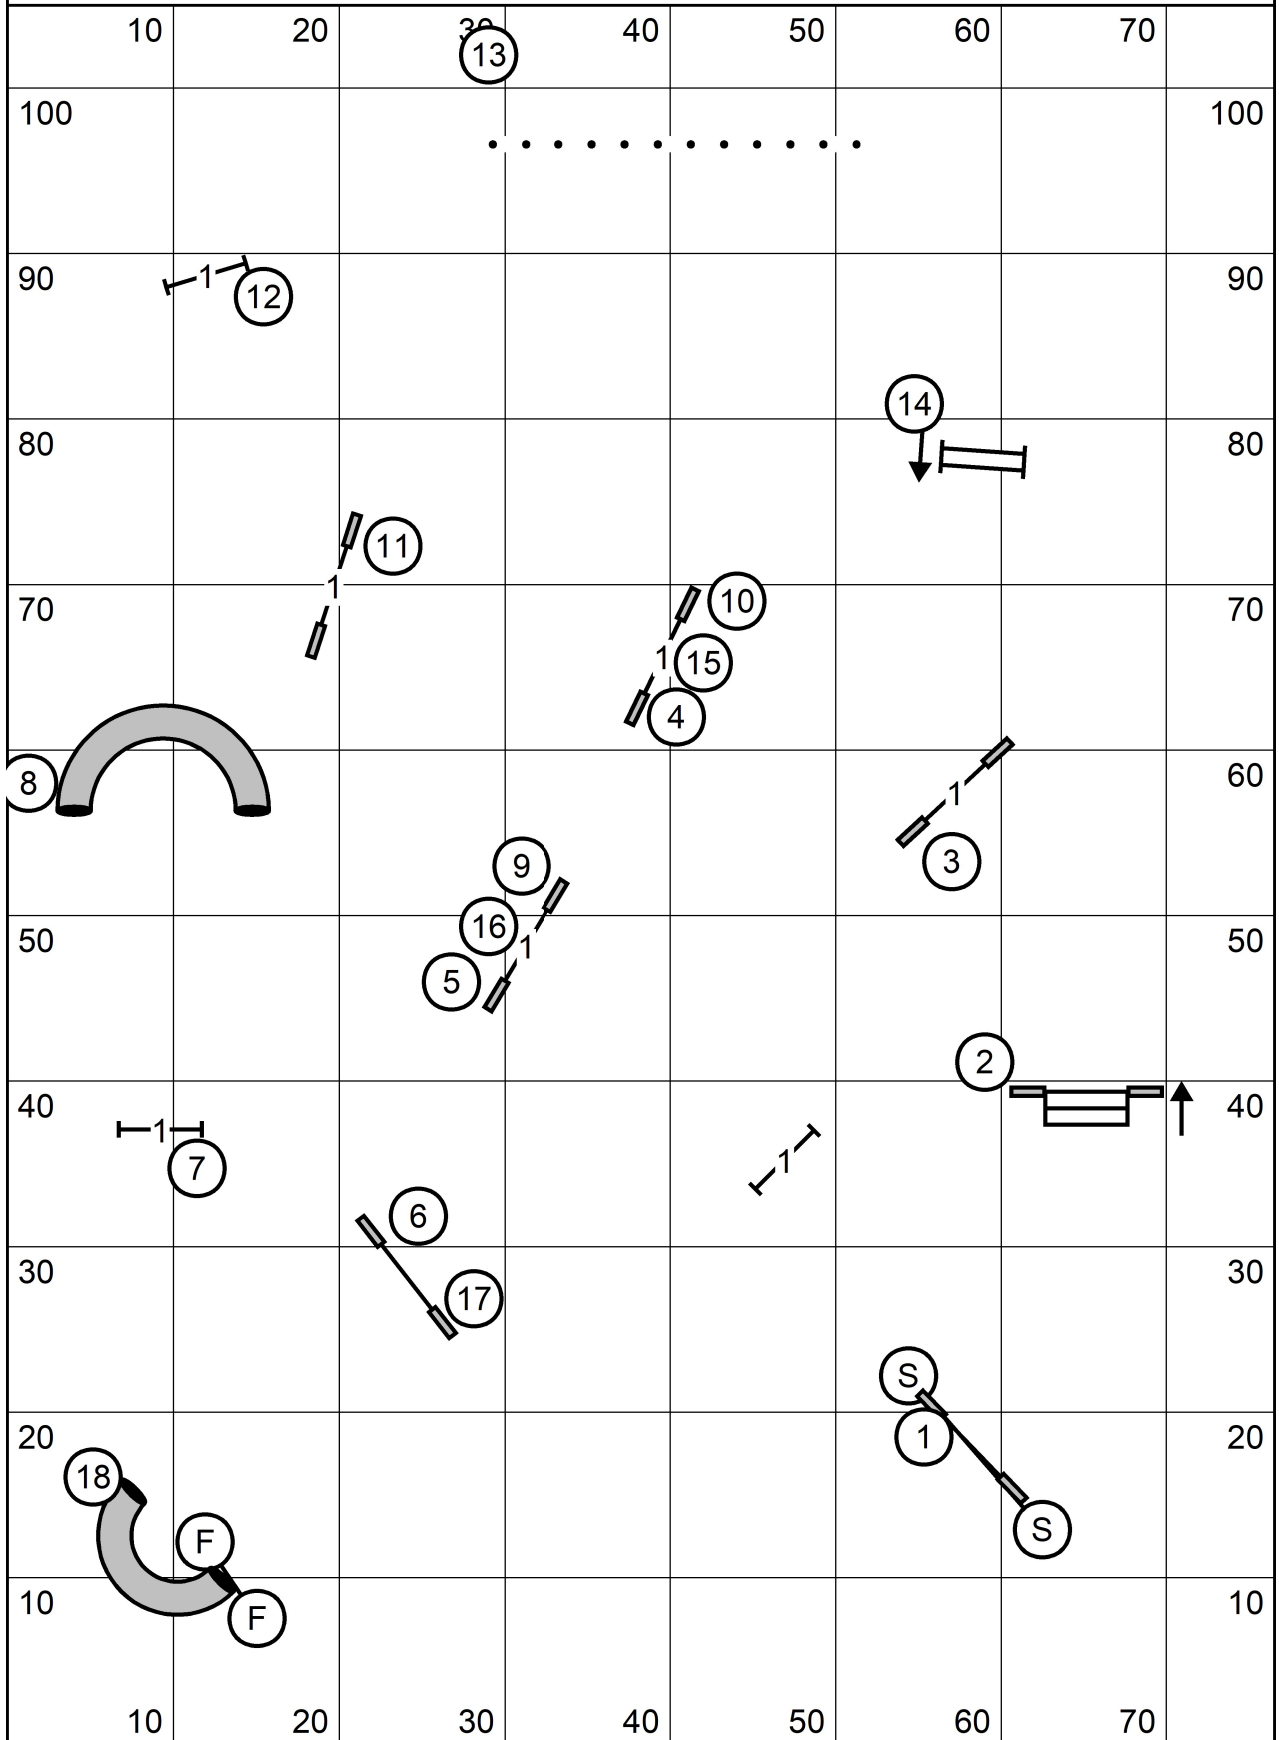

Eastern English Springer Spaniel Club
 Master/Excellent & P JWW
 Sunday, April 10, 2022
 Sally Gichner

Eastern English Springer Spaniel Club
 Open & P JWW
 Sunday, April 10, 2022
 Sally Gichner

Eastern English Springer Spaniel Club
 Novice & P JWW
 Sunday, April 10, 2022
 Sally Gichner