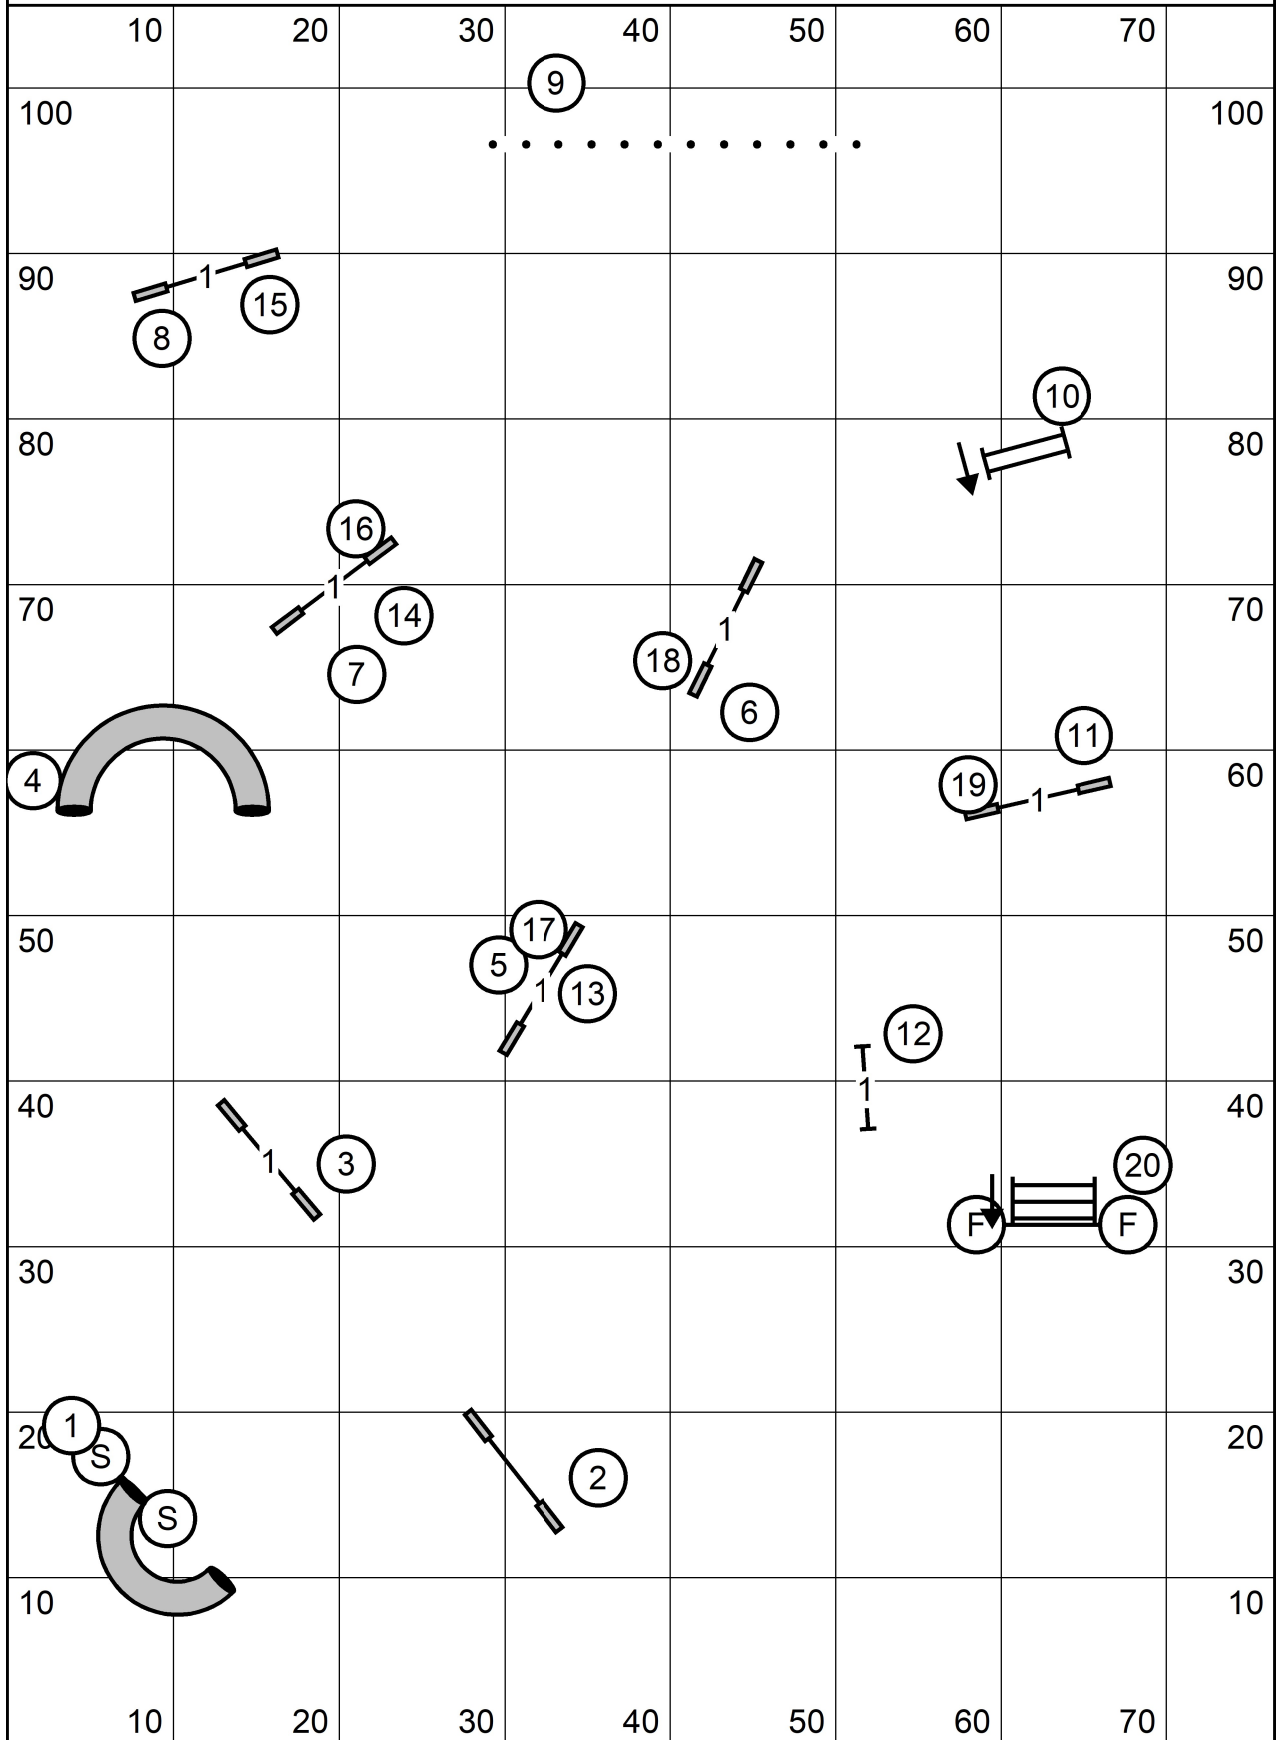

Eastern English Springer Spaniel Club
 Master/Excellent & P JWW
 Sunday, April 10, 2022
 Sally Gichner

Eastern English Springer Spaniel Club
 Open & P JWW
 Sunday, April 10, 2022
 Sally Gichner

Eastern English Springer Spaniel Club
 Novice & P JWW
 Sunday, April 10, 2022
 Sally Gichner