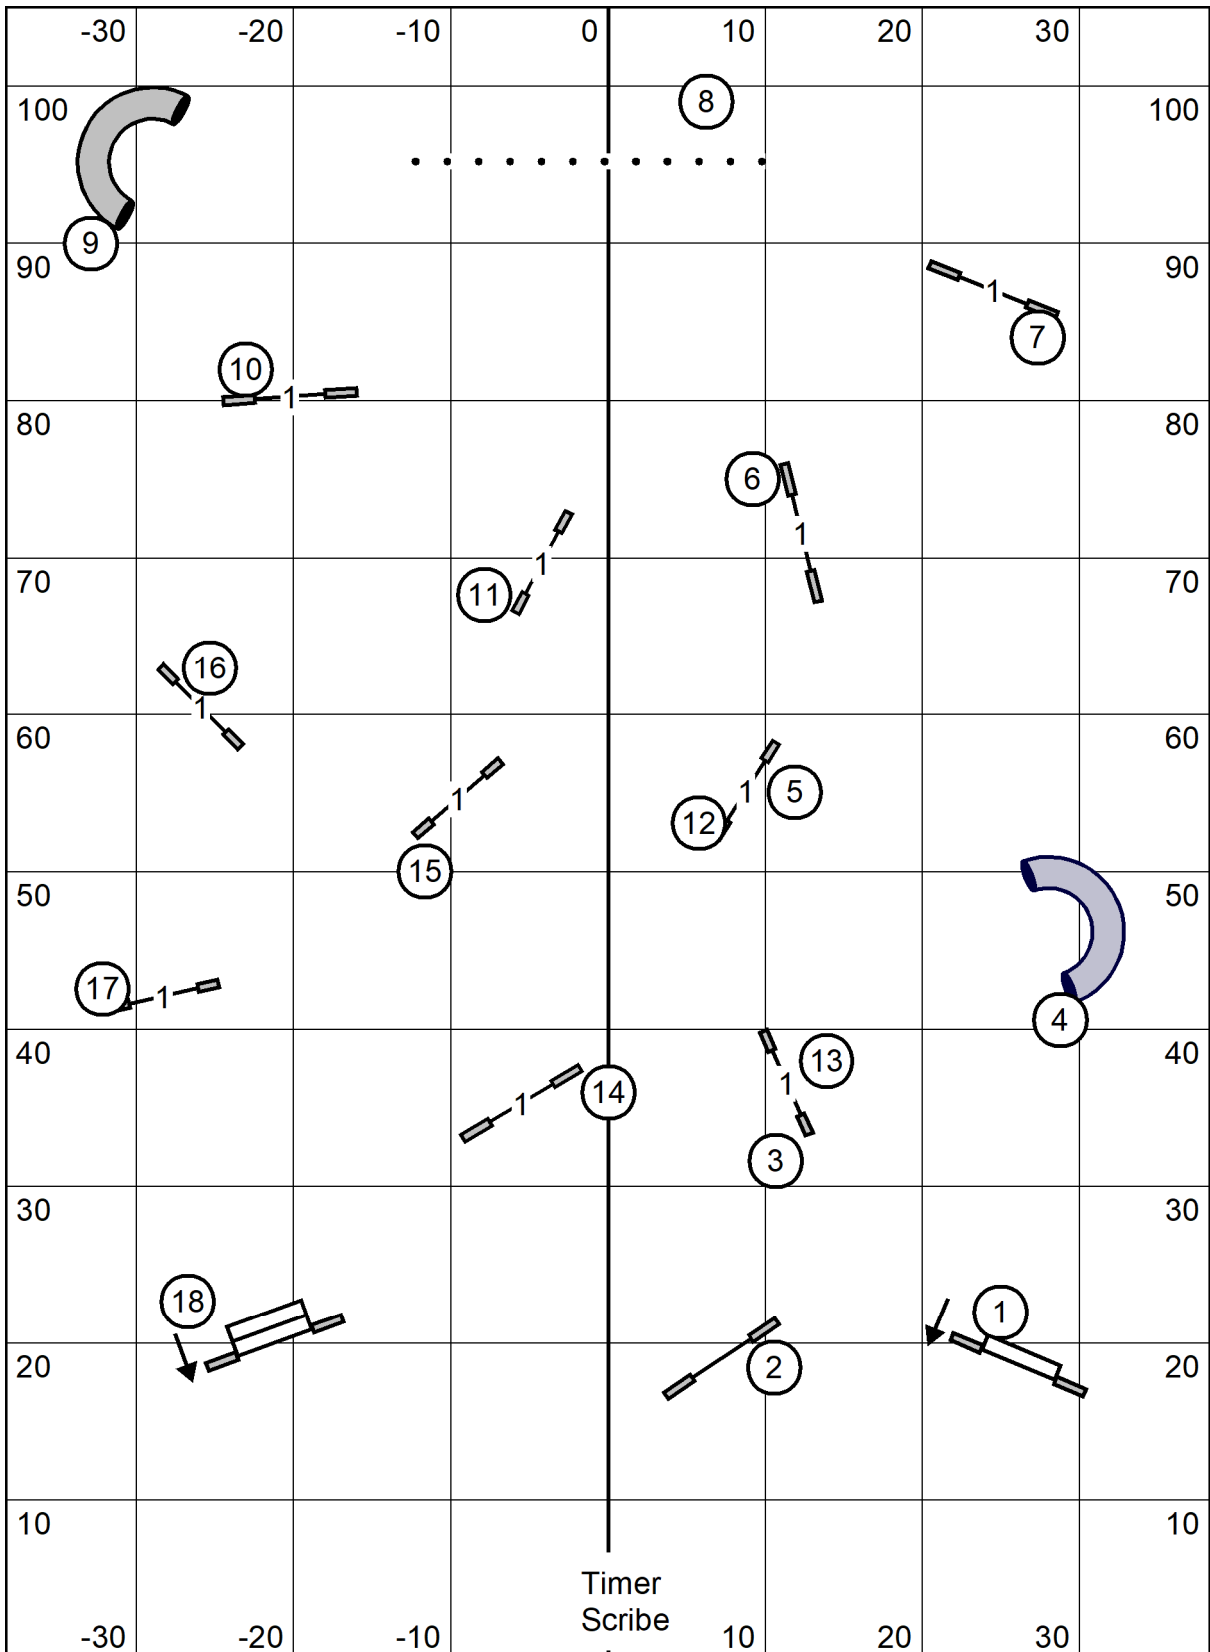

Icelandic Sheepdog Assoc of America

American K9 Country, Amherst, MA

Indoors Black Matted 76.5 x 105

Friday April 29, 2022

Lavonda L. Herring

Exc/Masters Jww