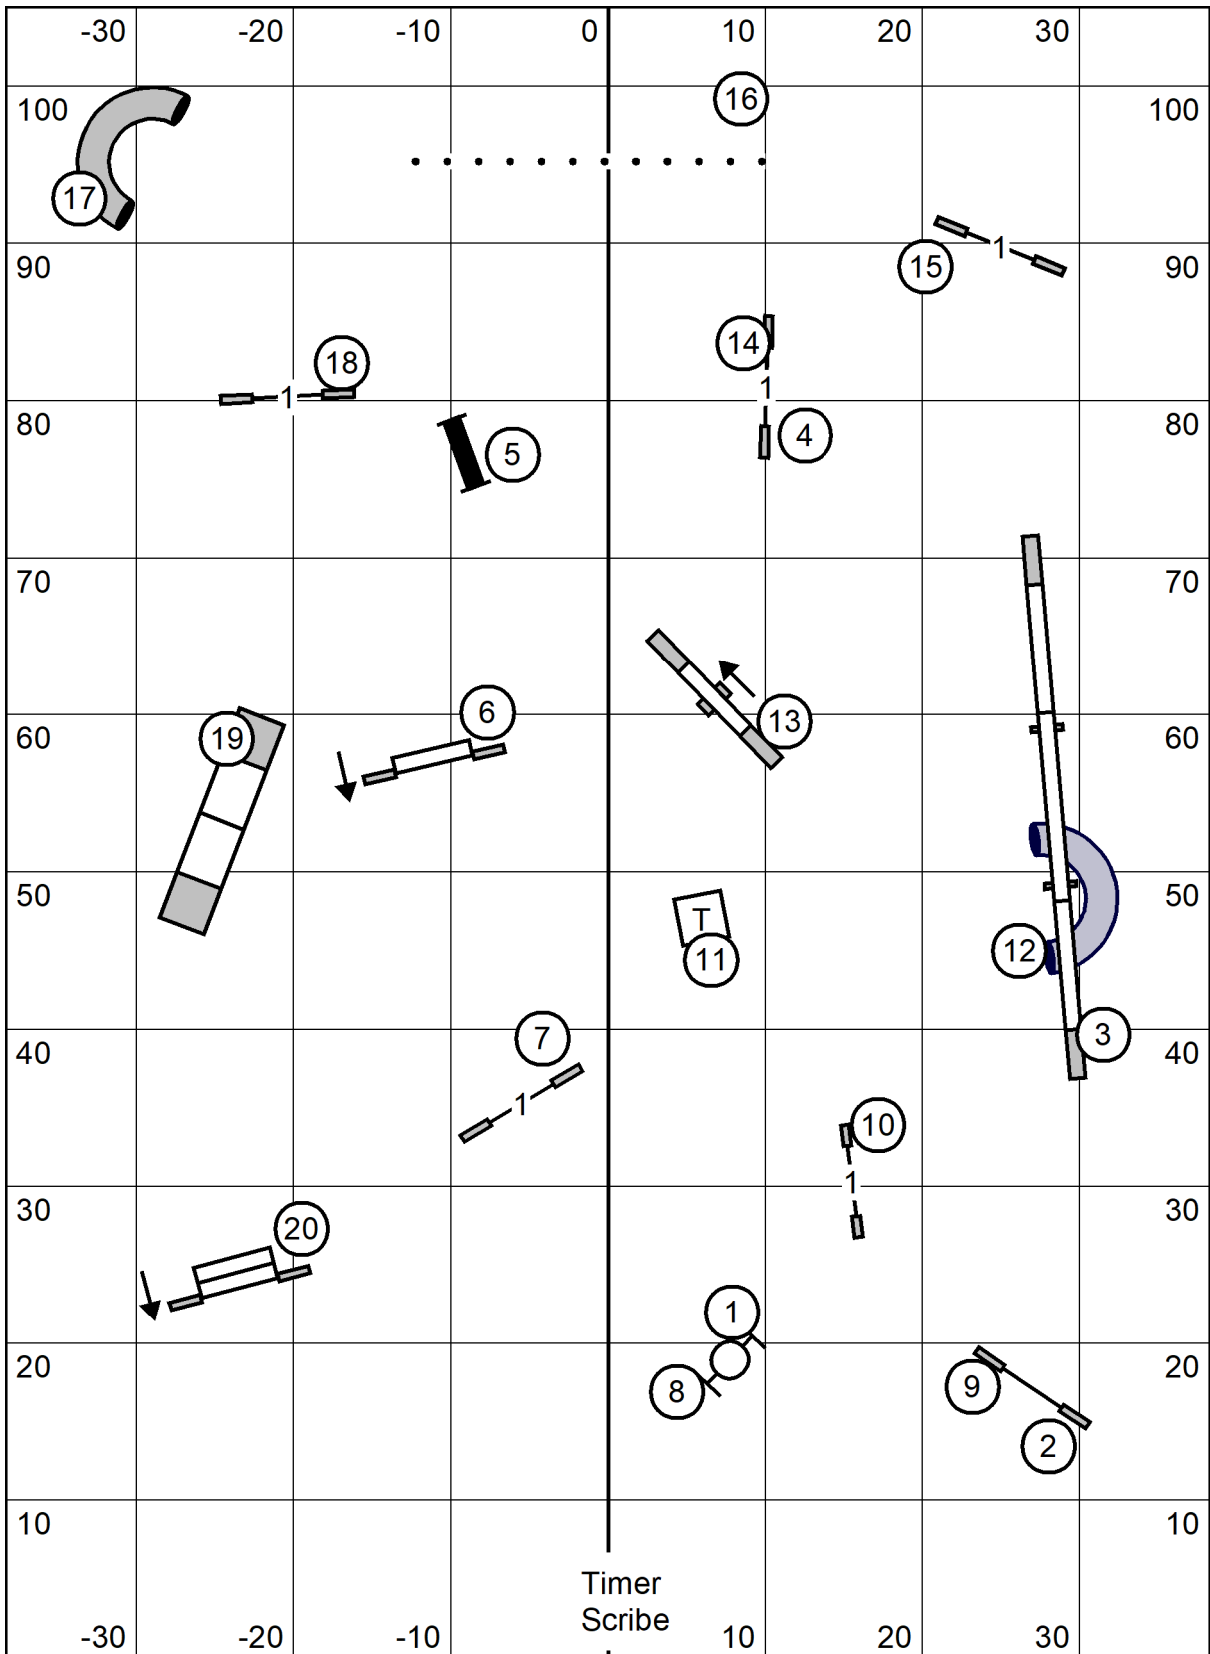

Icelandic Sheepdog Assoc of America

American K9 Country, Amherst, MA

Indoors Black Matted 76.5 x 105

Friday April 29, 2022

Lavonda L. Herring

Exc/Masters Standard