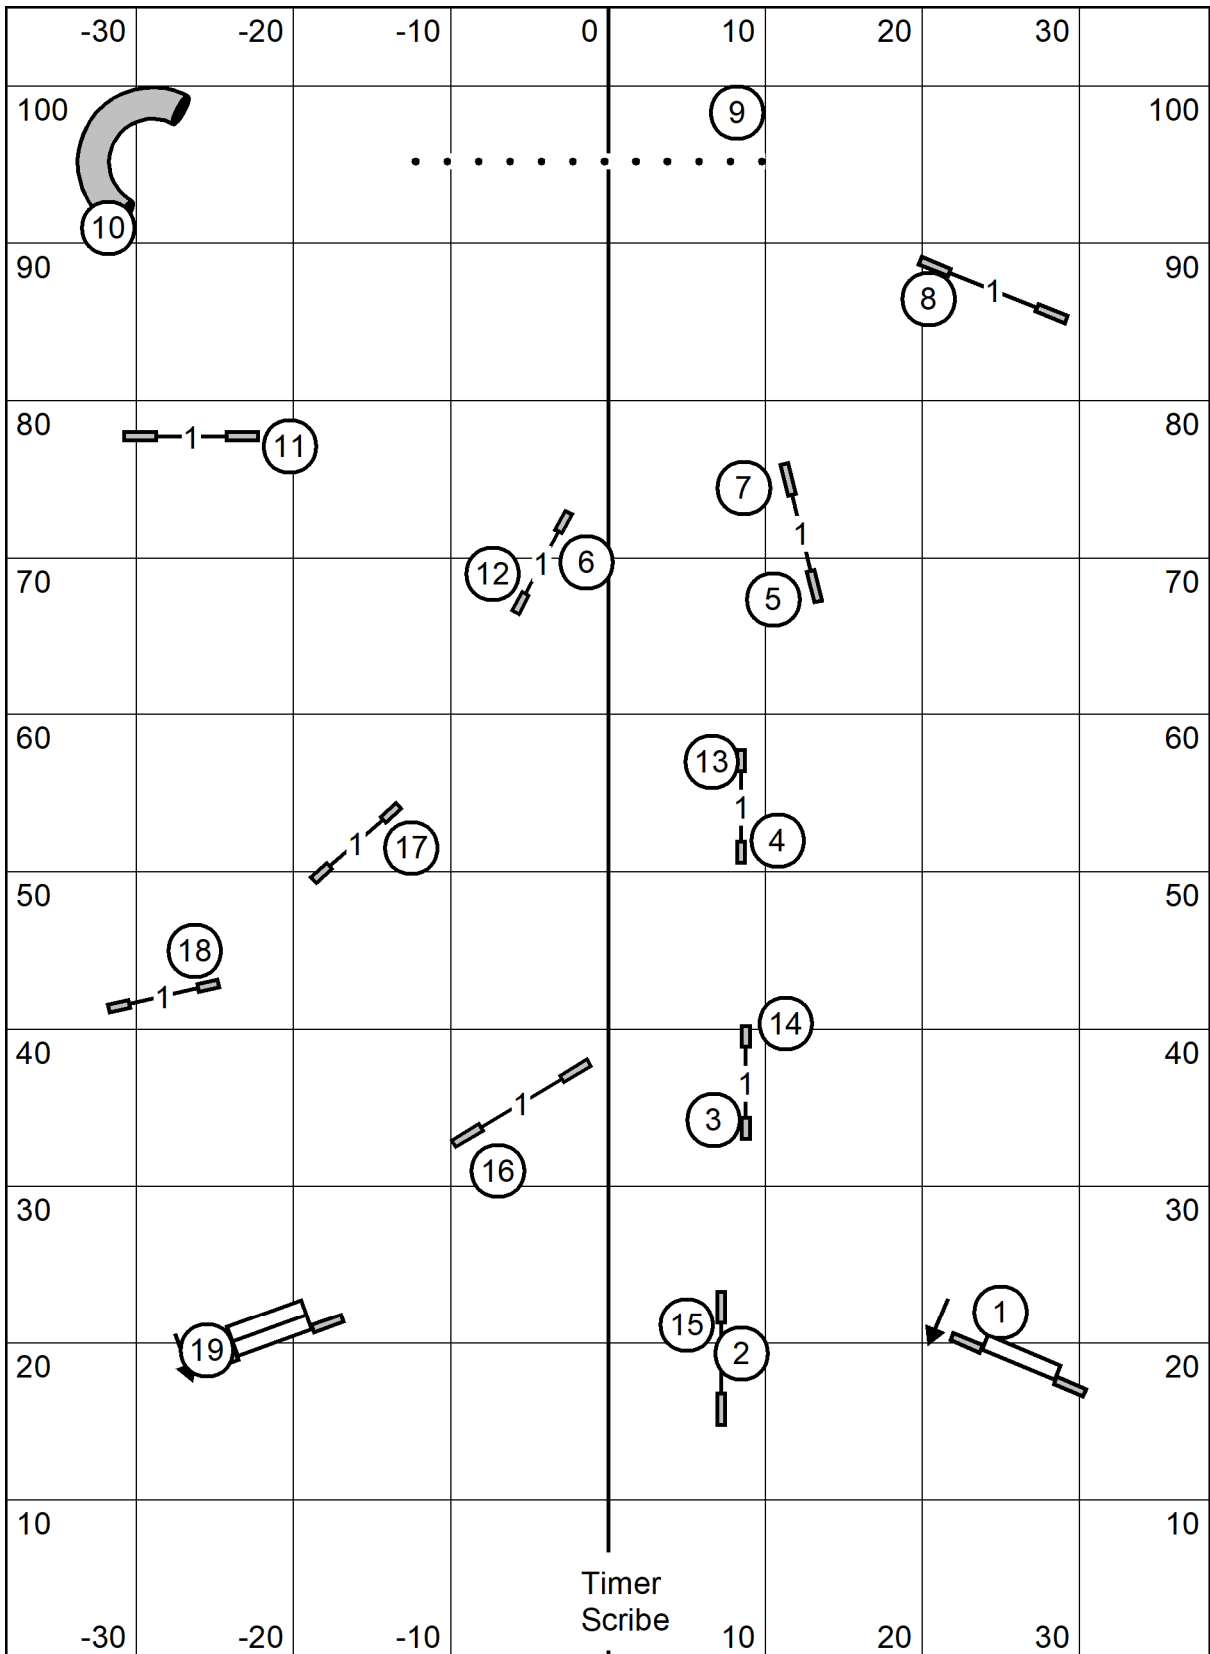

Icelandic Sheepdog Assoc of America

American K9 Country, Amherst, MA

Indoors Black Matted 76.5 x 105

Friday April 29, 2022

Lavonda L. Herring

Premier Jww