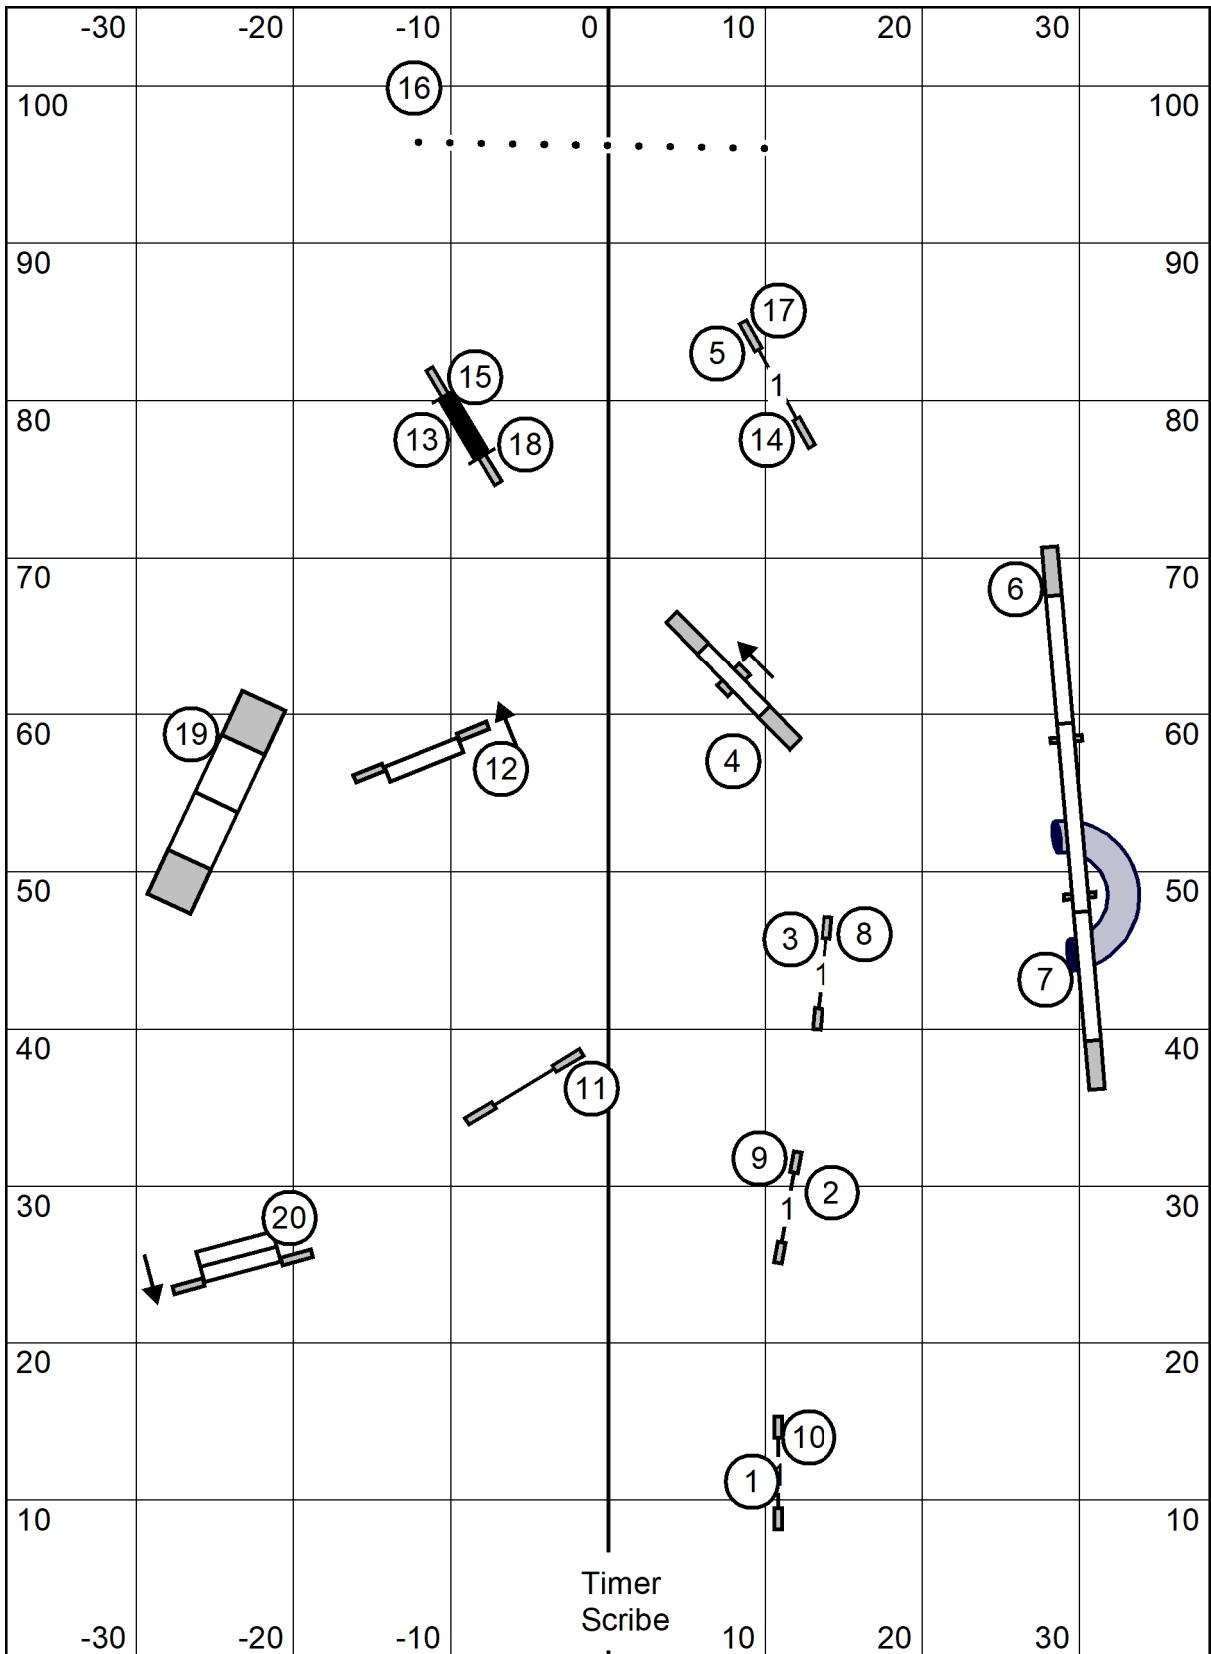

Icelandic Sheepdog Assoc of America
 American K9 Country, Amherst, MA
 Indoors Black Matted 76.5 x 105
 Friday April 29, 2022
 Lavonda L. Herring
FAST

60 Pts - Exc 4, 5, 6
55 Pts - Open 4,5 or 5,6
50 Pts - Novice 5,9 or 9,5

Icelandic Sheepdog Assoc of America

American K9 Country, Amherst, MA

Indoors Black Matted 76.5 x 105

Friday April 29, 2022

Lavonda L. Herring

Premier Standard

Icelandic Sheepdog Assoc of America

American K9 Country, Amherst, MA