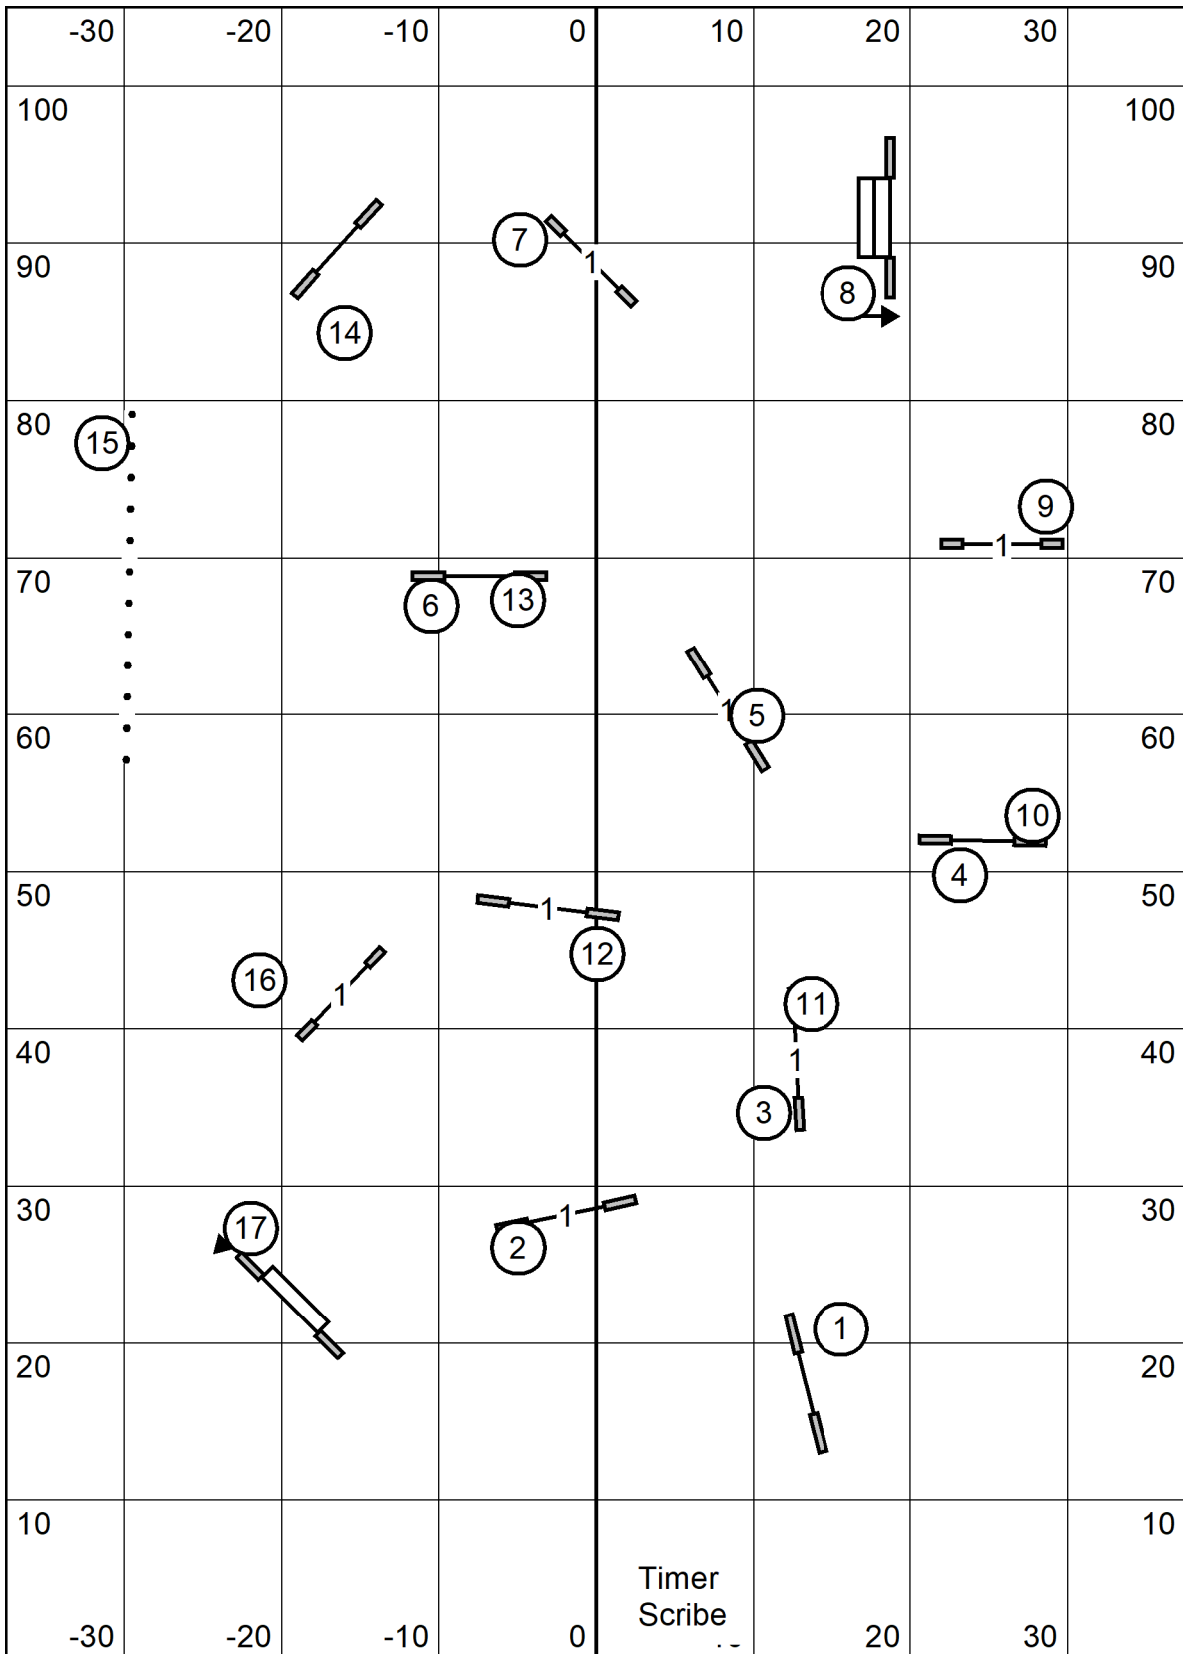

Icelandic Sheepdog Assoc of America

American K9 Country, Amherst, MA

Indoors Black Matted 76.5 x 105

Saturday April 30, 2022

Lavonda L. Herring

Open Jww

Icelandic Sheepdog Assoc of America

American K9 Country, Amherst, MA