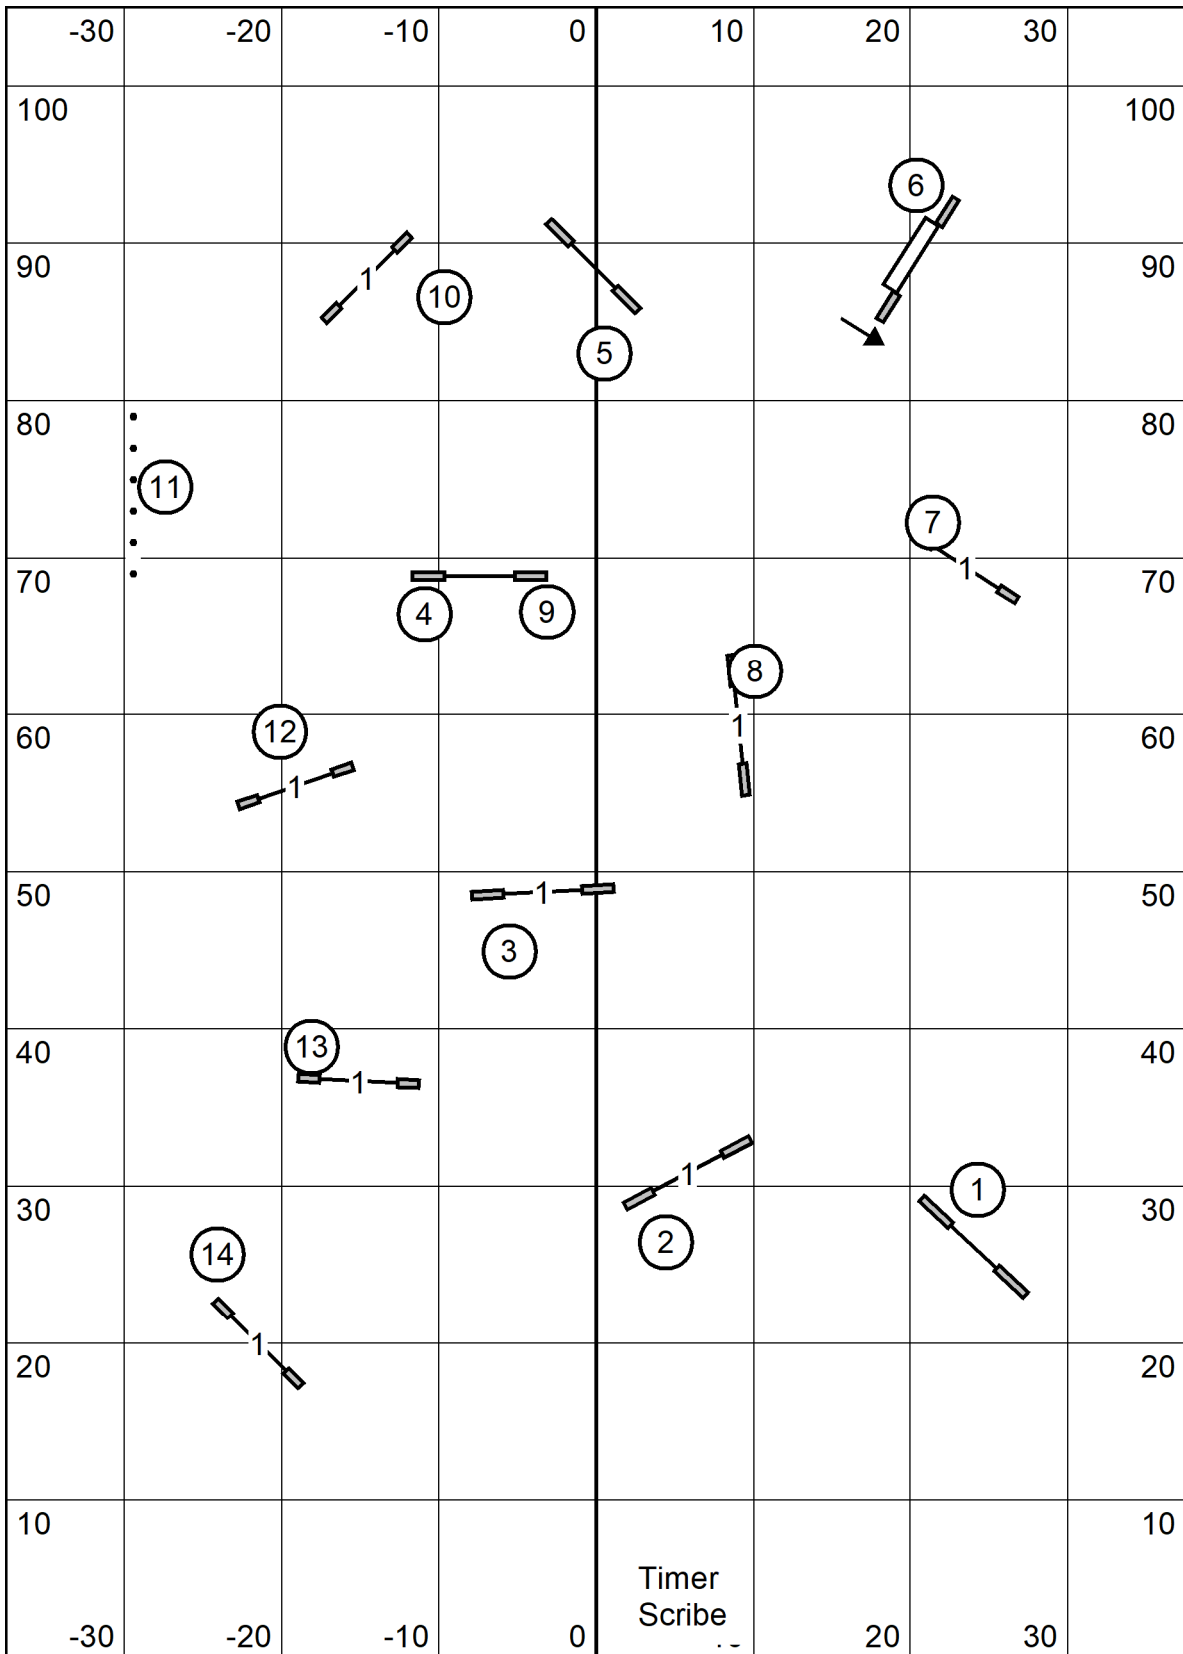

Icelandic Sheepdog Assoc of America

American K9 Country, Amherst, MA

Indoors Black Matted 76.5 x 105

Saturday April 30, 2022

Lavonda L. Herring

Open Jww

Icelandic Sheepdog Assoc of America

American K9 Country, Amherst, MA