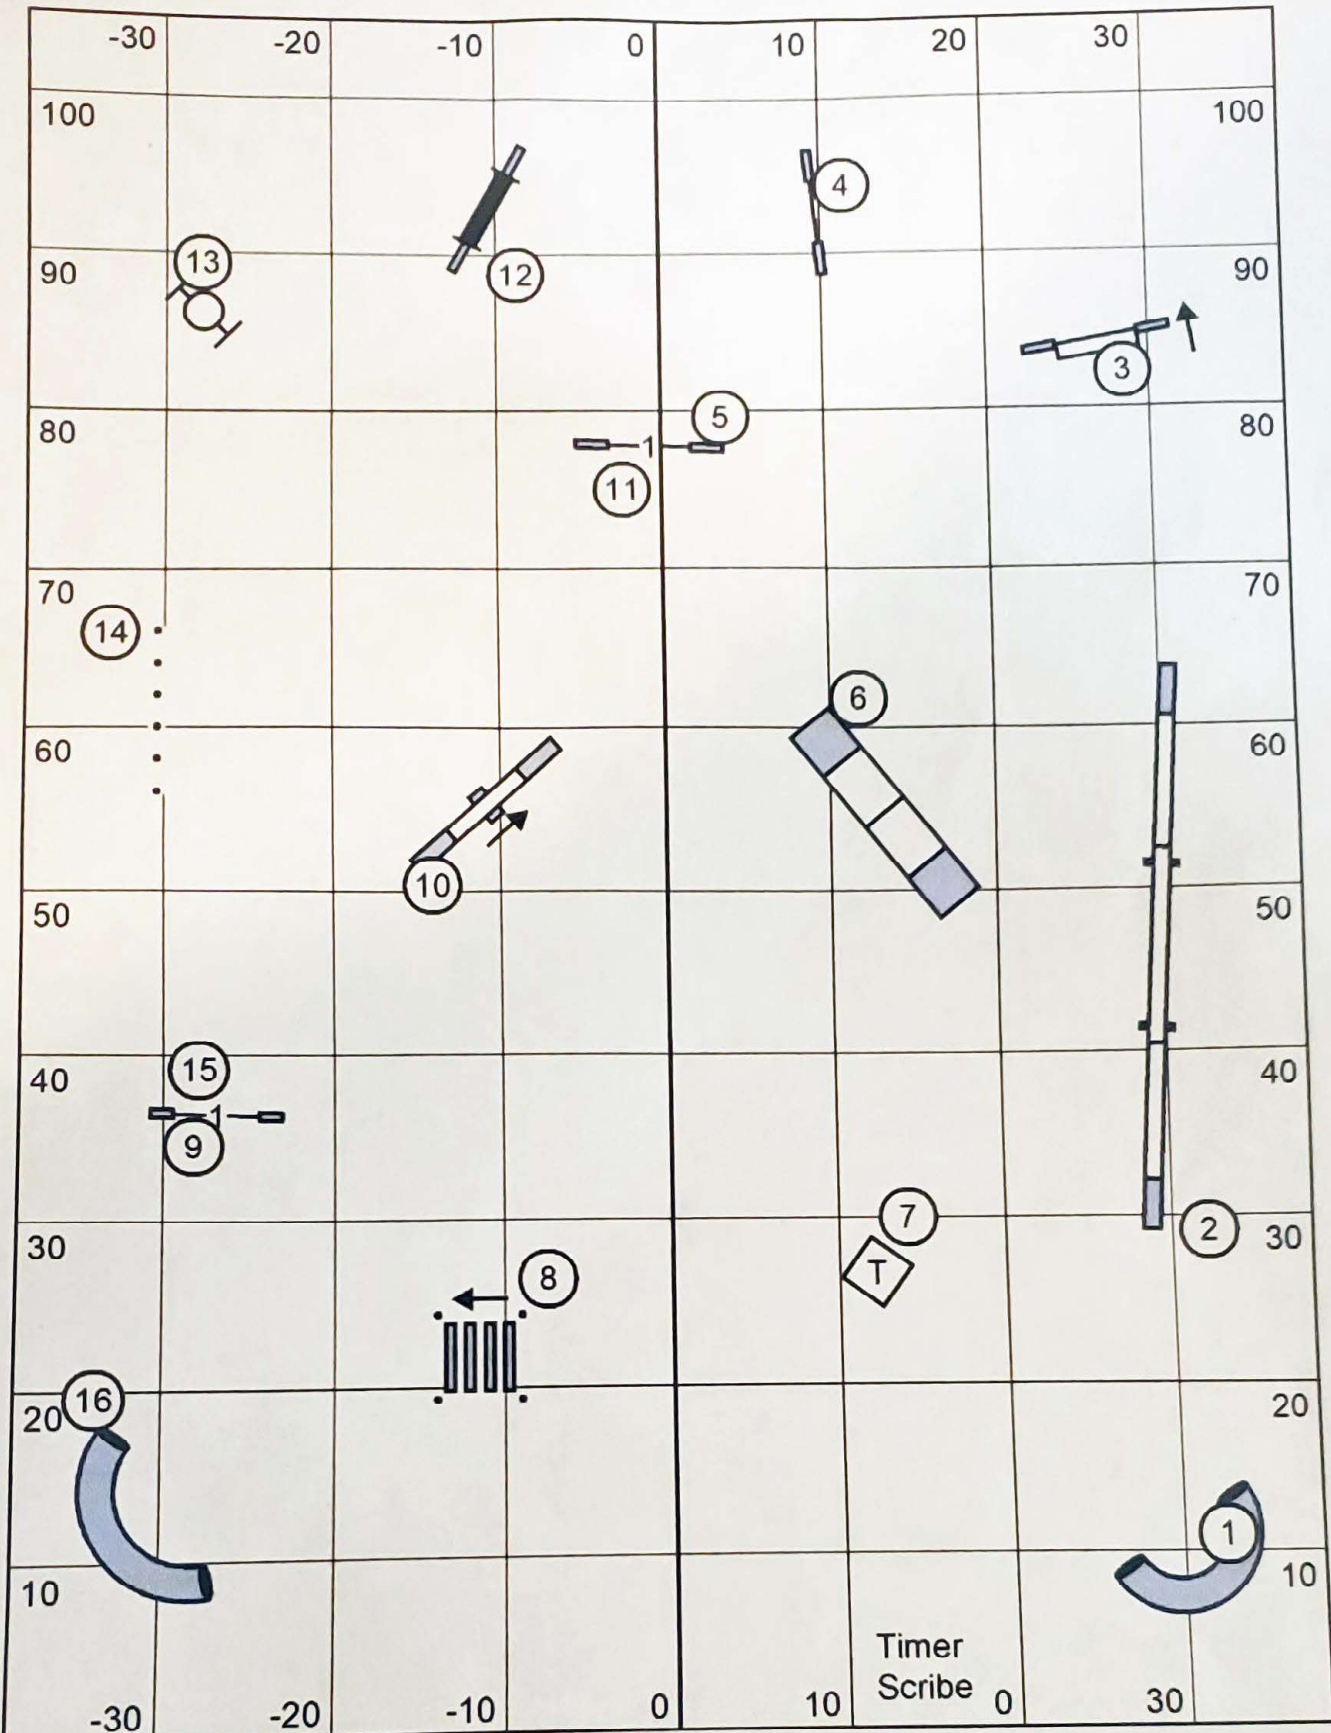

Icelandic Sheepdog Assoc of America

American K9 Country, Amherst, MA

Indoors Black Matted 76.5 x 105

Saturday April 30, 2022

Lavonda L. Herring

Novice Standard