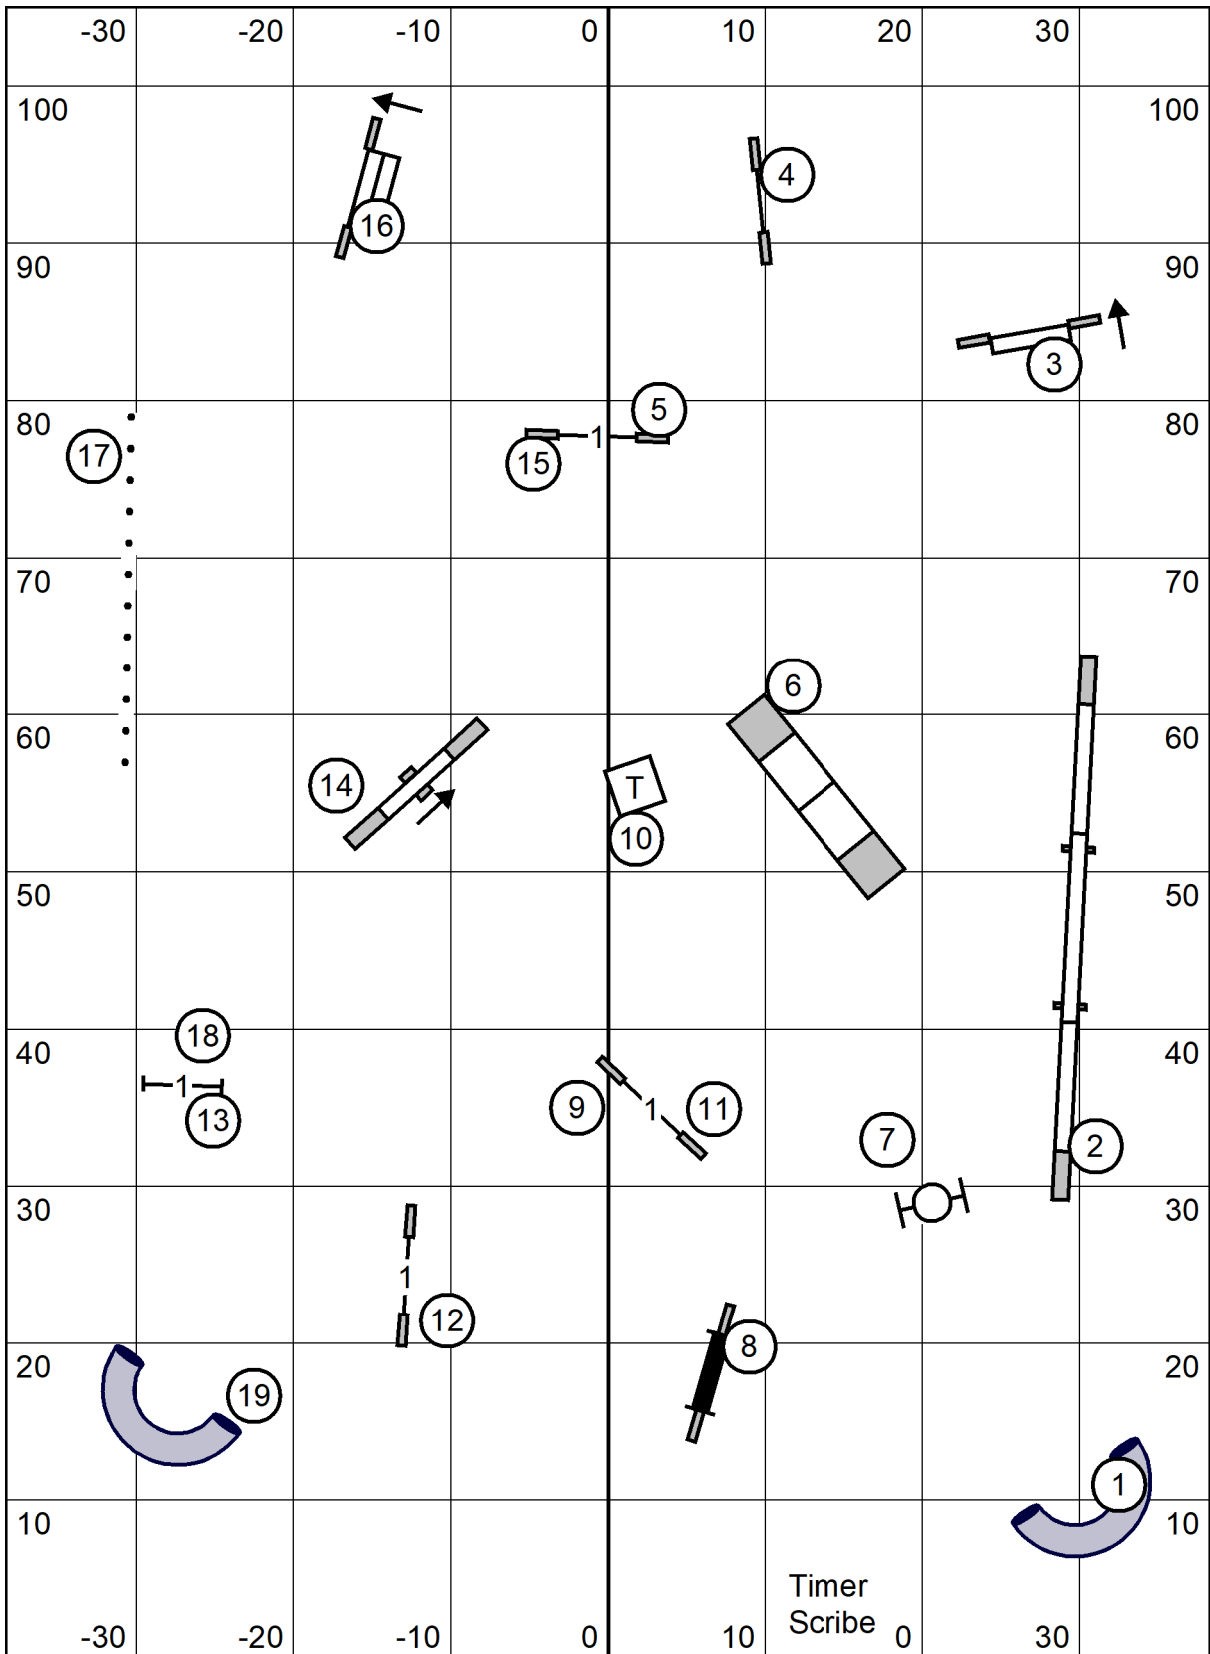

Icelandic Sheepdog Assoc of America

American K9 Country, Amherst, MA

Indoors Black Matted 76.5 x 105

Saturday April 30, 2022

Lavonda L. Herring

FAST

60 Pts - Exc 4, 5, 6

55 Pts - Open 4,5 or 5,6

50 Pts - Novice 8, 7 or 7, 8

Icelandic Sheepdog Assoc of America

American K9 Country, Amherst, MA

Indoors Black Matted 76.5 x 105

Saturday April 30, 2022

Lavonda L. Herring

Exc/Masters Standard

Icelandic Sheepdog Assoc of America