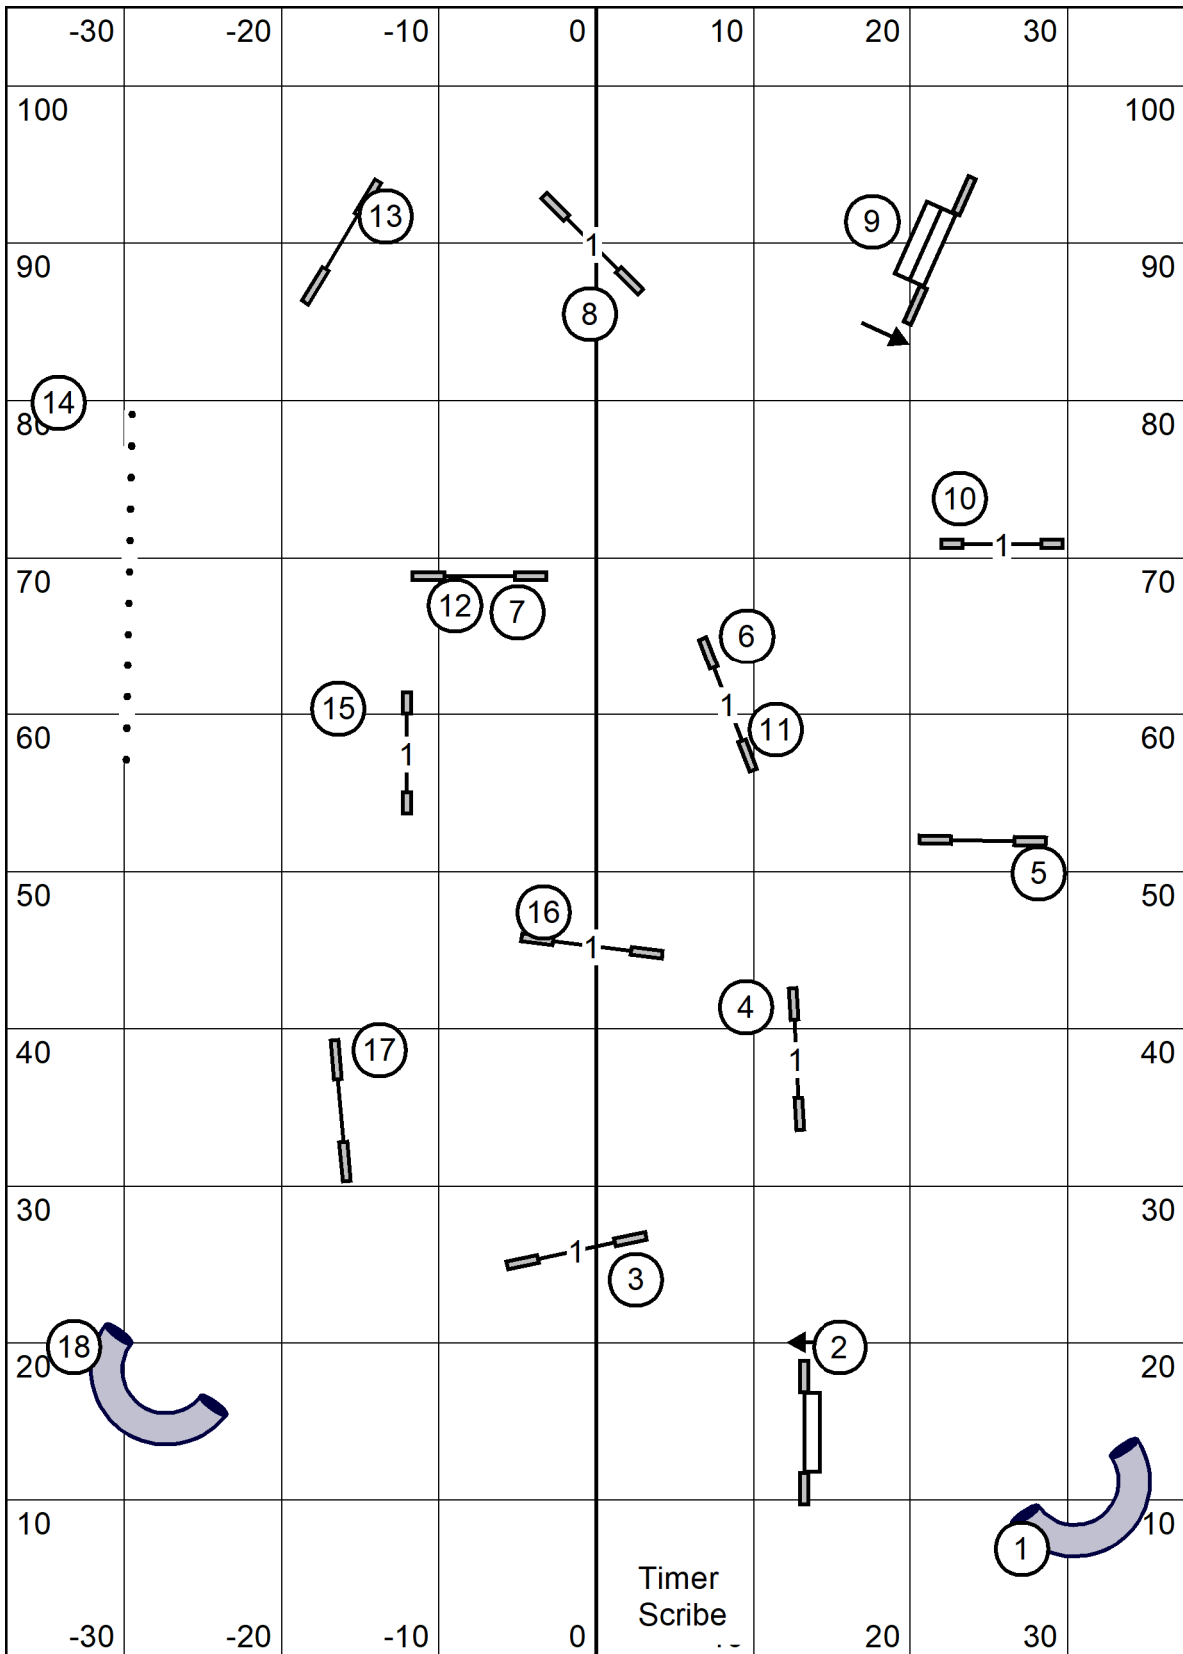

Icelandic Sheepdog Assoc of America

American K9 Country, Amherst, MA

Indoors Black Matted 76.5 x 105

Saturday April 30, 2022

Lavonda L. Herring

Exc/Masters Jww