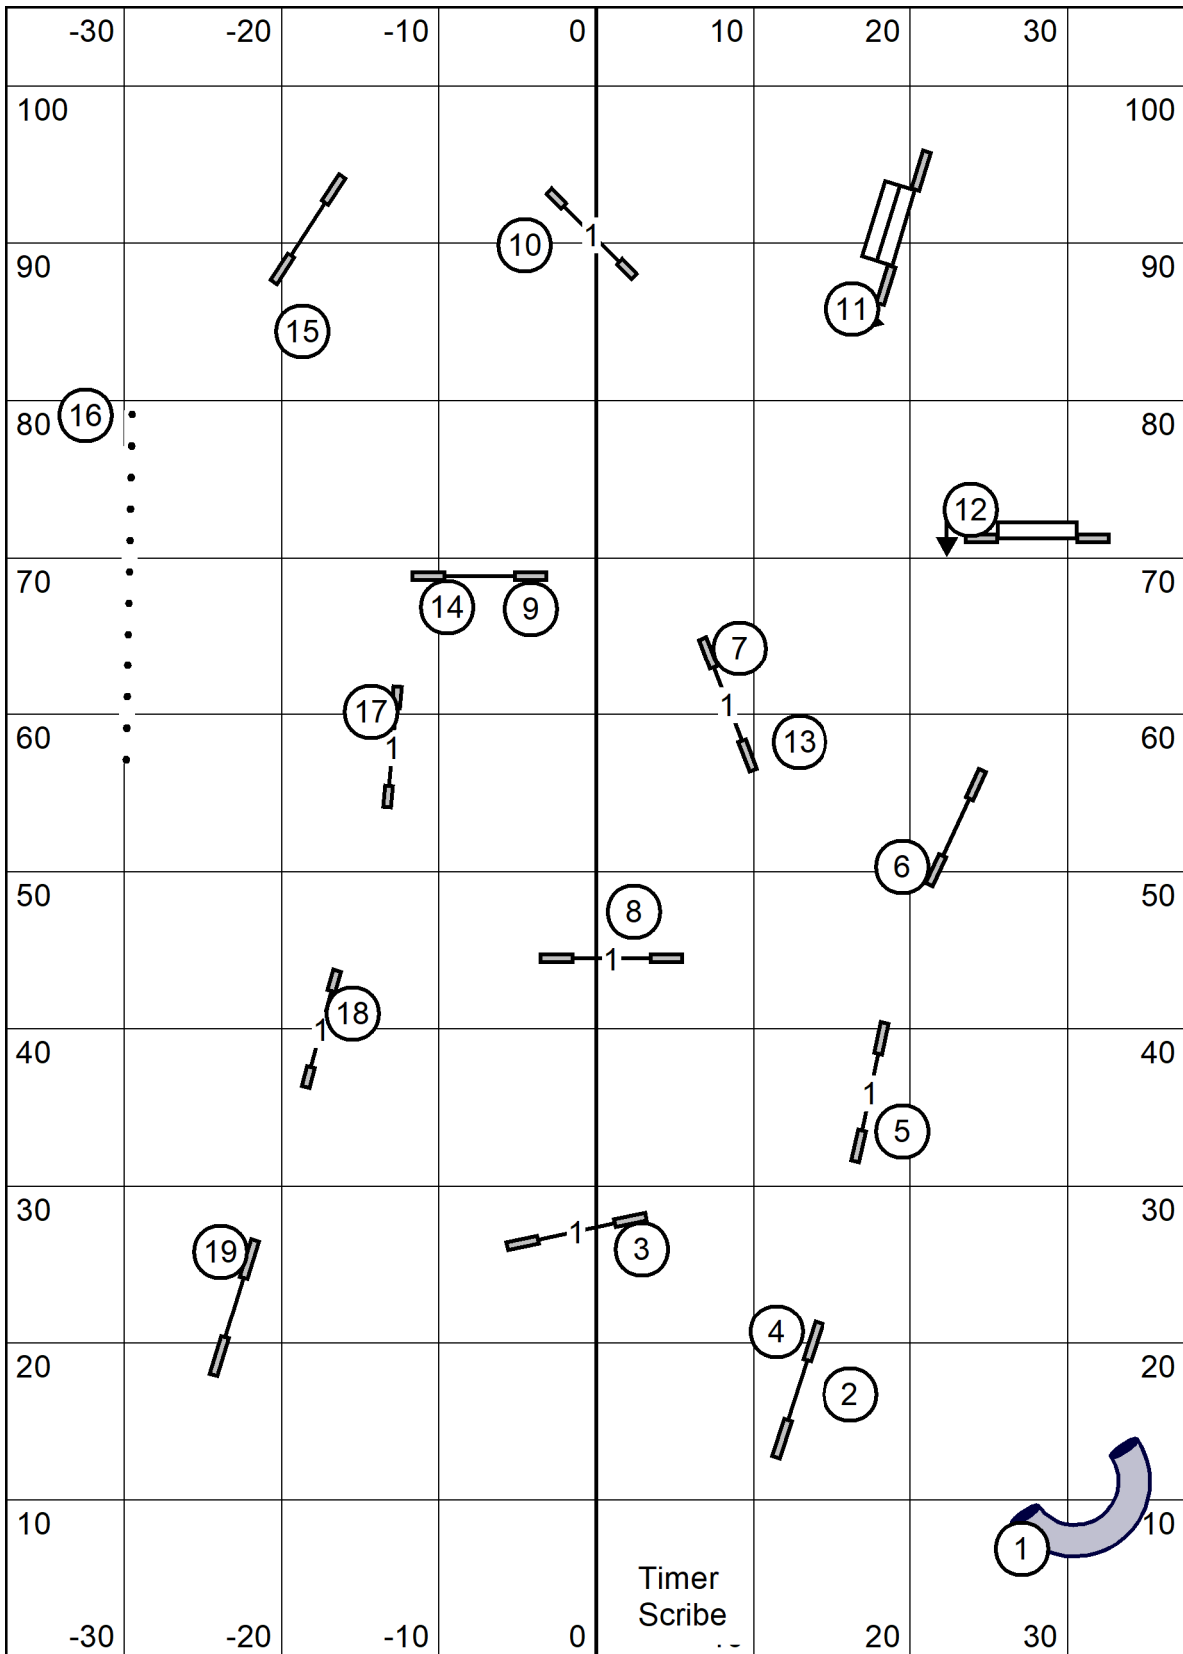

Timer
Scribe

Icelandic Sheepdog Assoc of America

American K9 Country, Amherst, MA

Indoors Black Matted 76.5 x 105

Saturday April 30, 2022

Lavonda L. Herring

Premier Jww