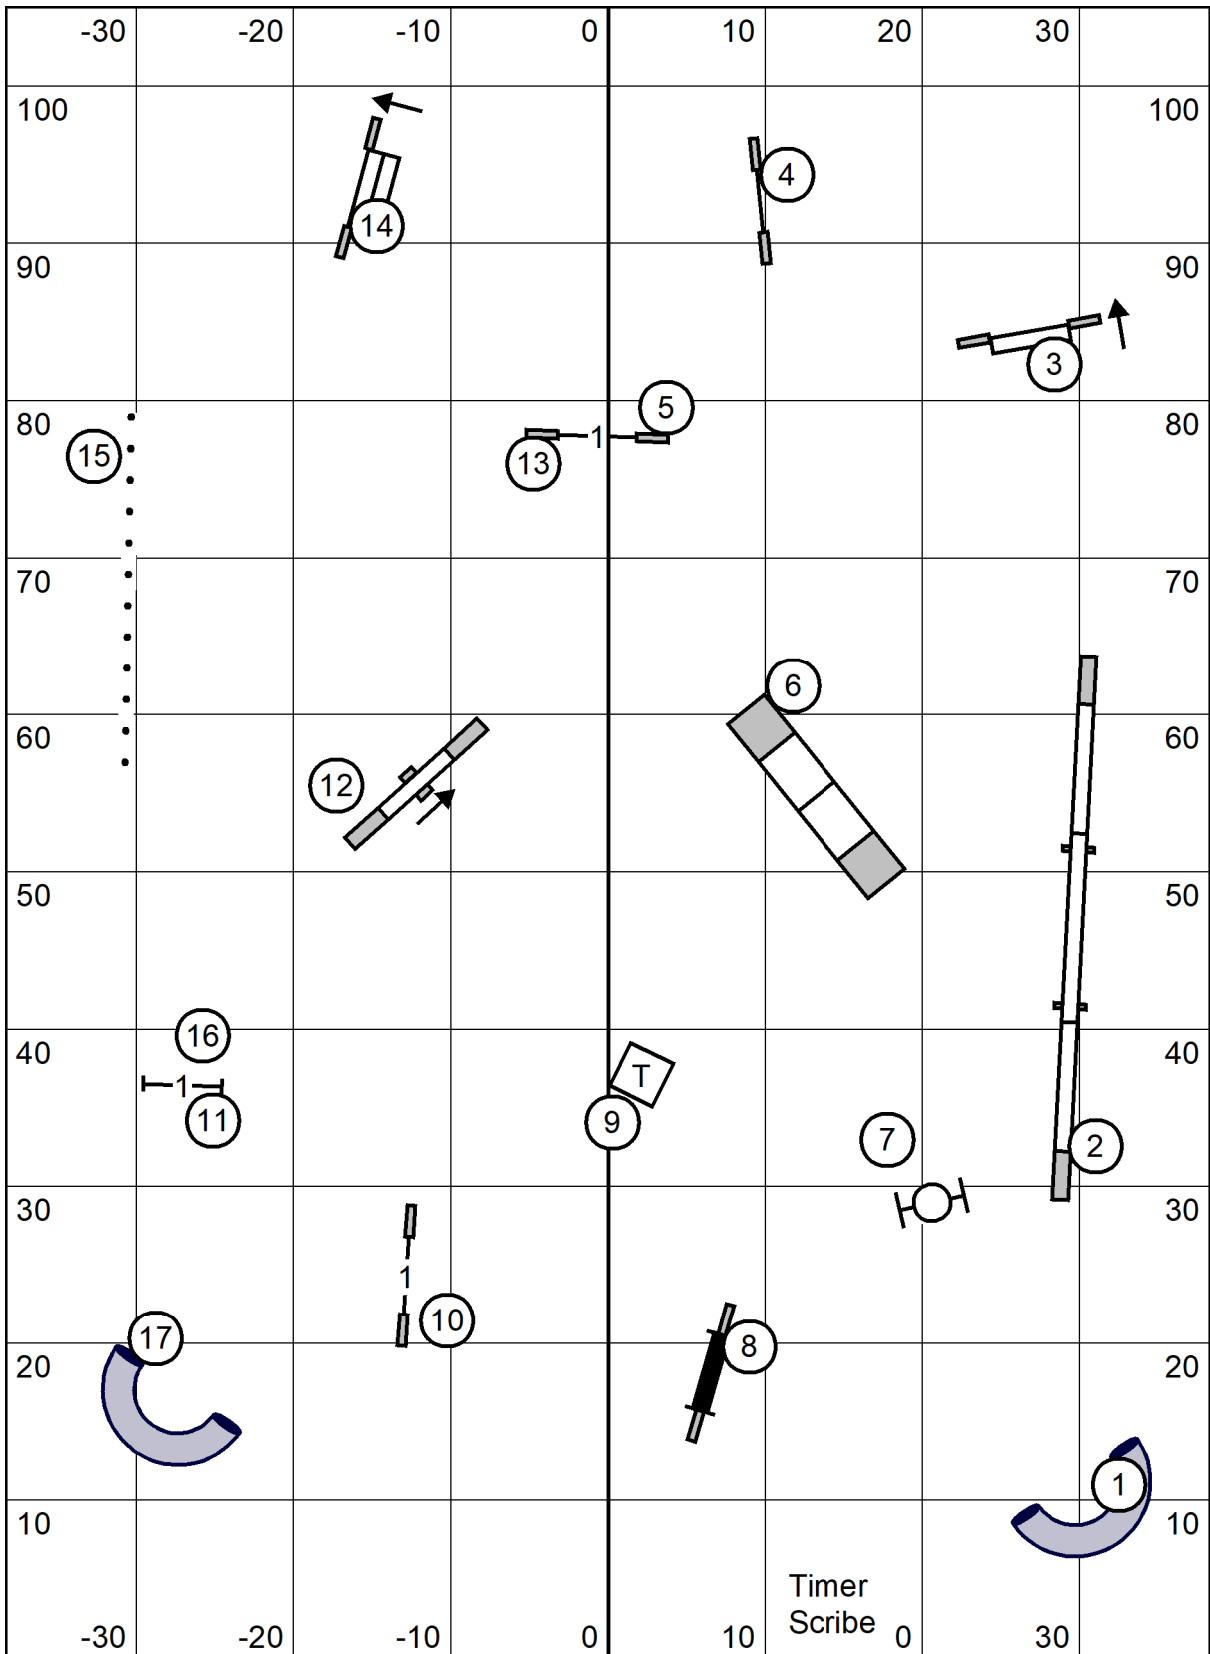

50 Pts - Novice 8, 7 or 7, 8

Icelandic Sheepdog Assoc of America

American K9 Country, Amherst, MA

Indoors Black Matted 76.5 x 105

Saturday April 30, 2022

Lavonda L. Herring

Exc/Masters Standard

Icelandic Sheepdog Assoc of America