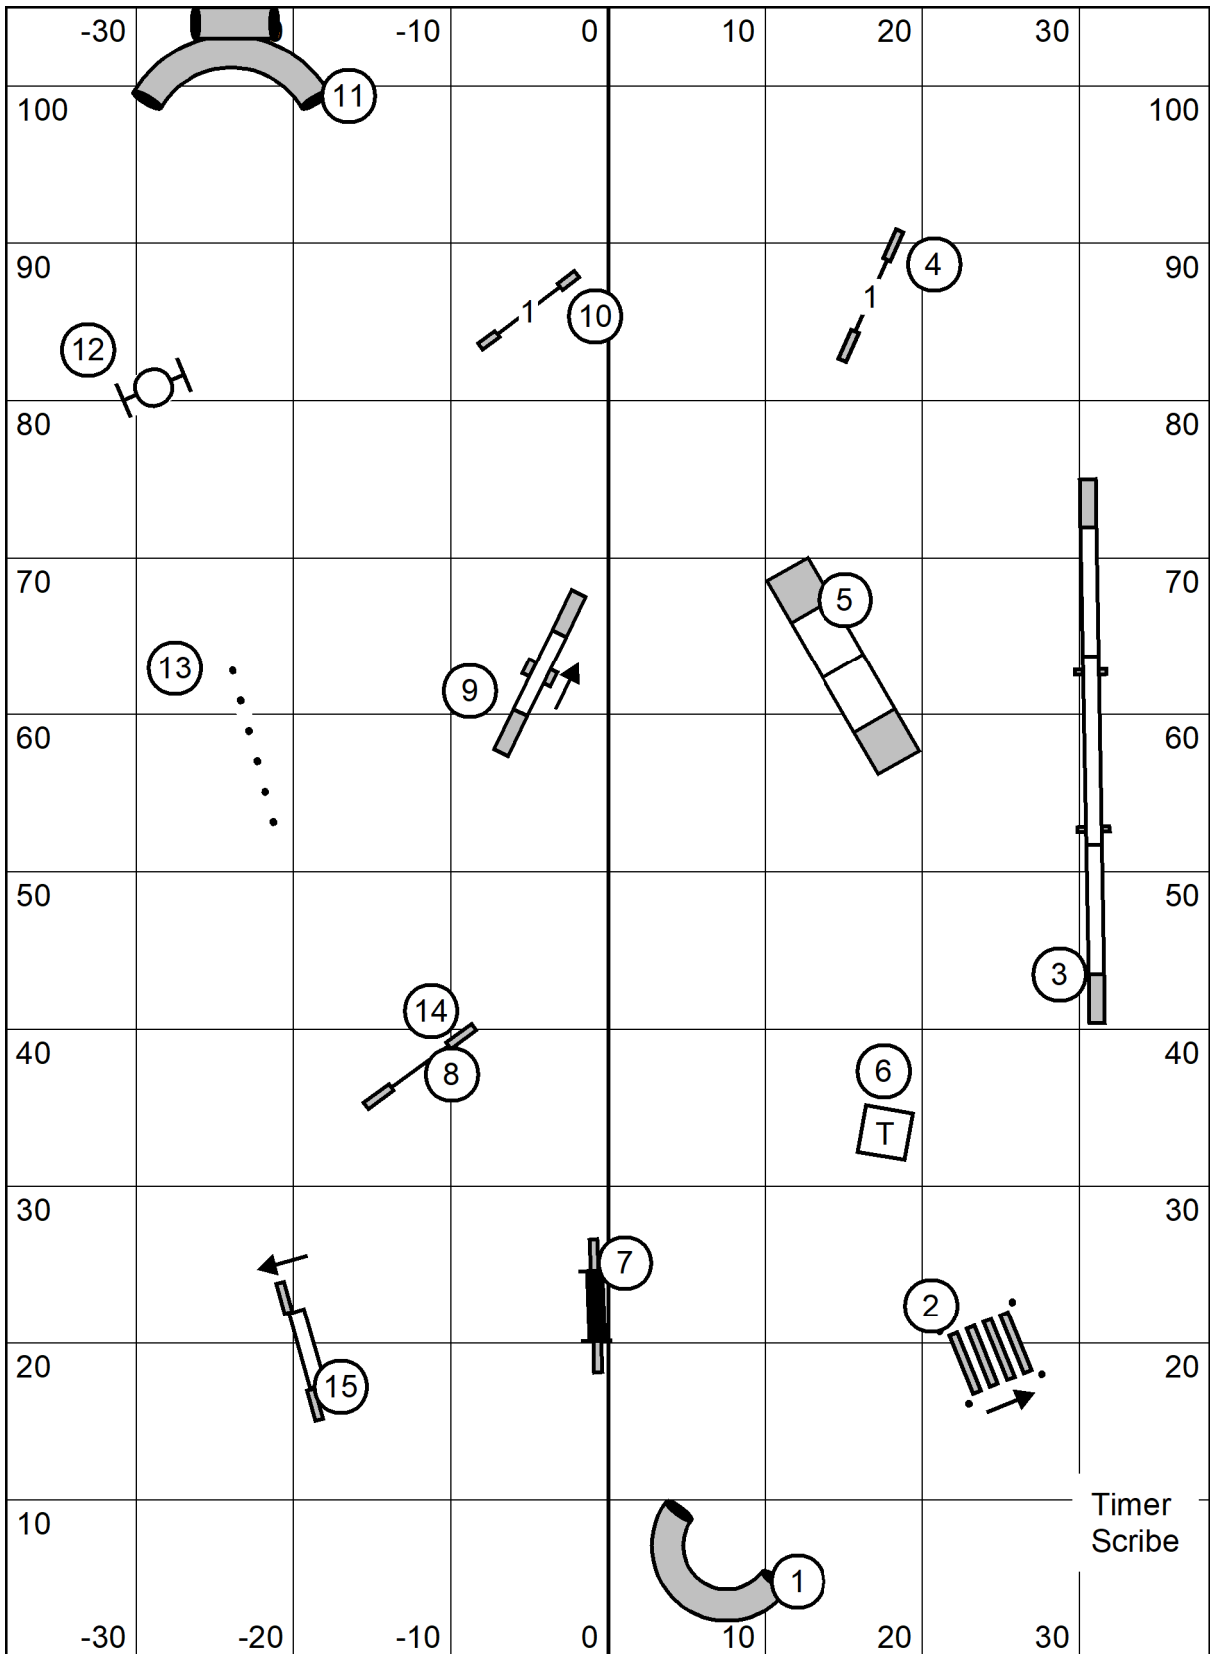

Lavonda L. Herring

Exc/Masters Standard

Icelandic Sheepdog Assoc of America

American K9 Country, Amherst, MA

Indoors Black Matted 76.5 x 105

Sunday May 1, 2022

Lavonda L. Herring

Open Standard