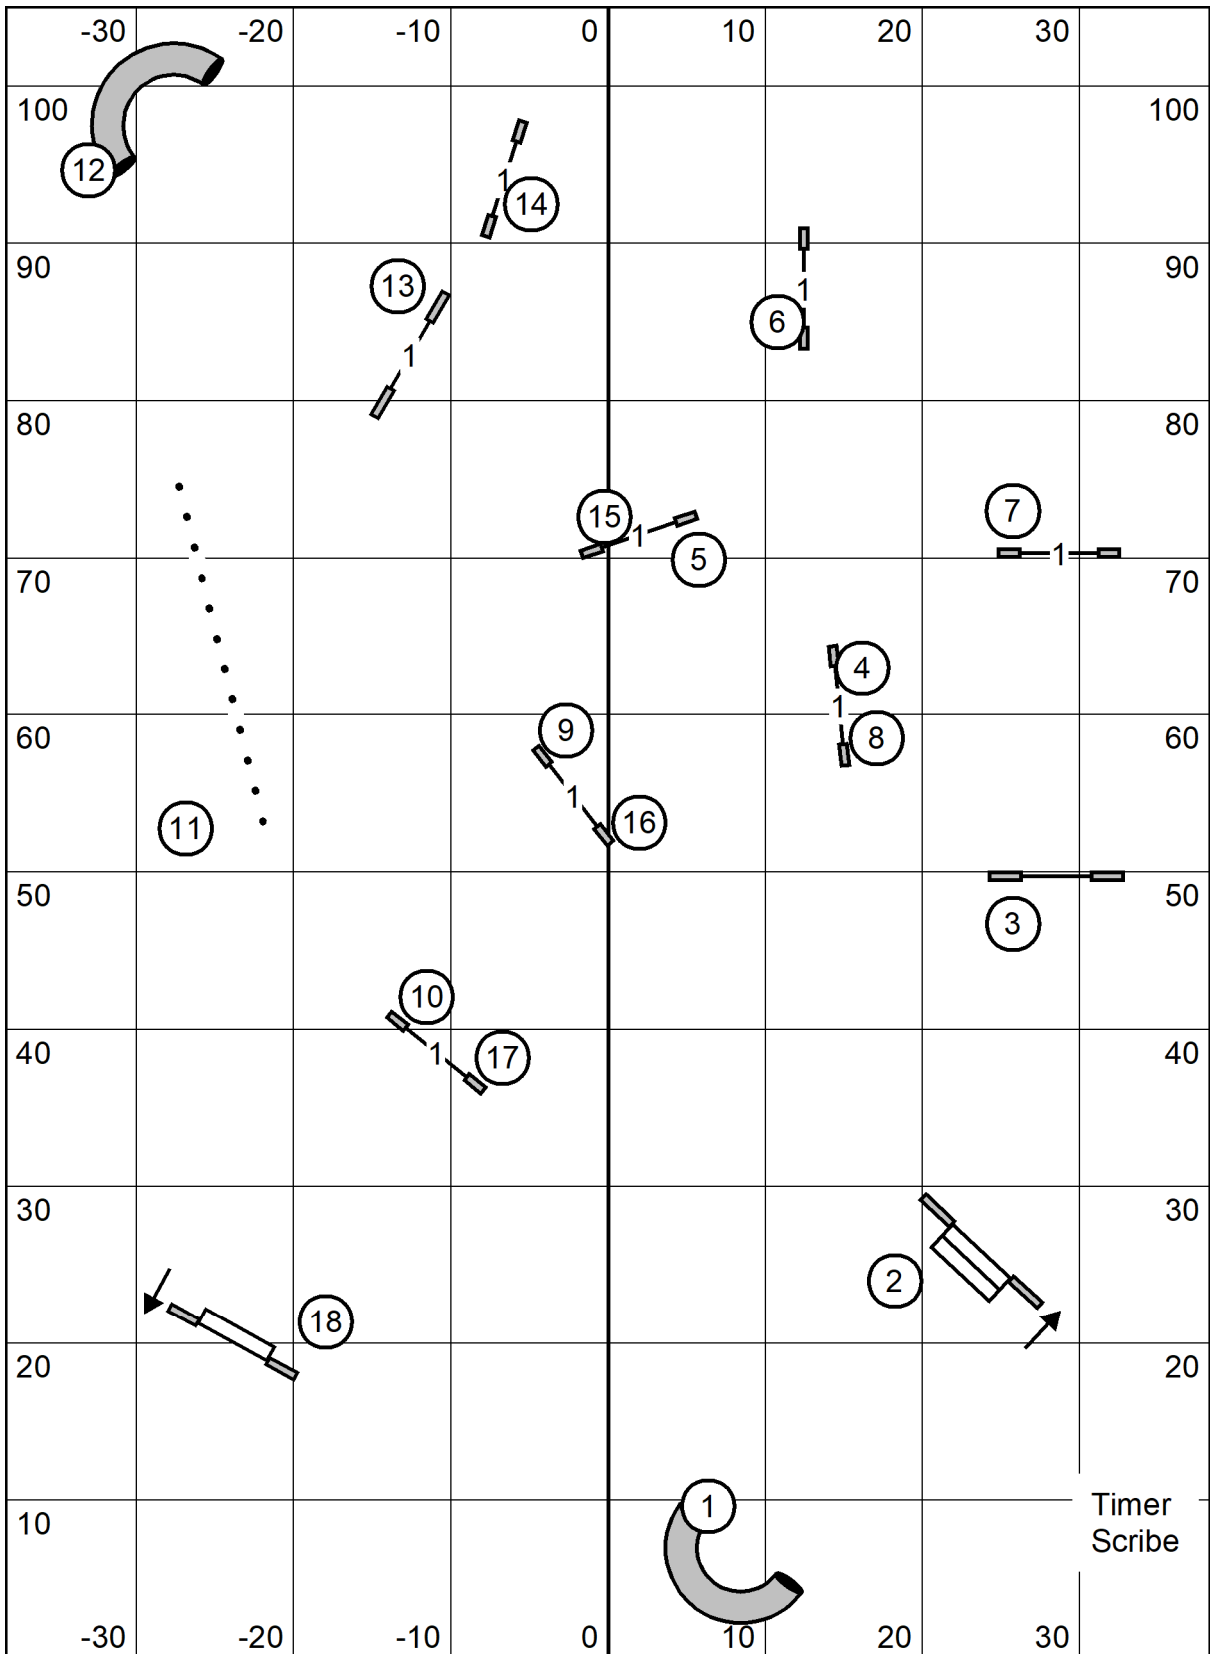

Icelandic Sheepdog Assoc of America

American K9 Country, Amherst, MA

Indoors Black Matted 76.5 x 105

Sunday May 1, 2022

Lavonda L. Herring

Novice Standard

Icelandic Sheepdog Assoc of America

American K9 Country, Amherst, MA