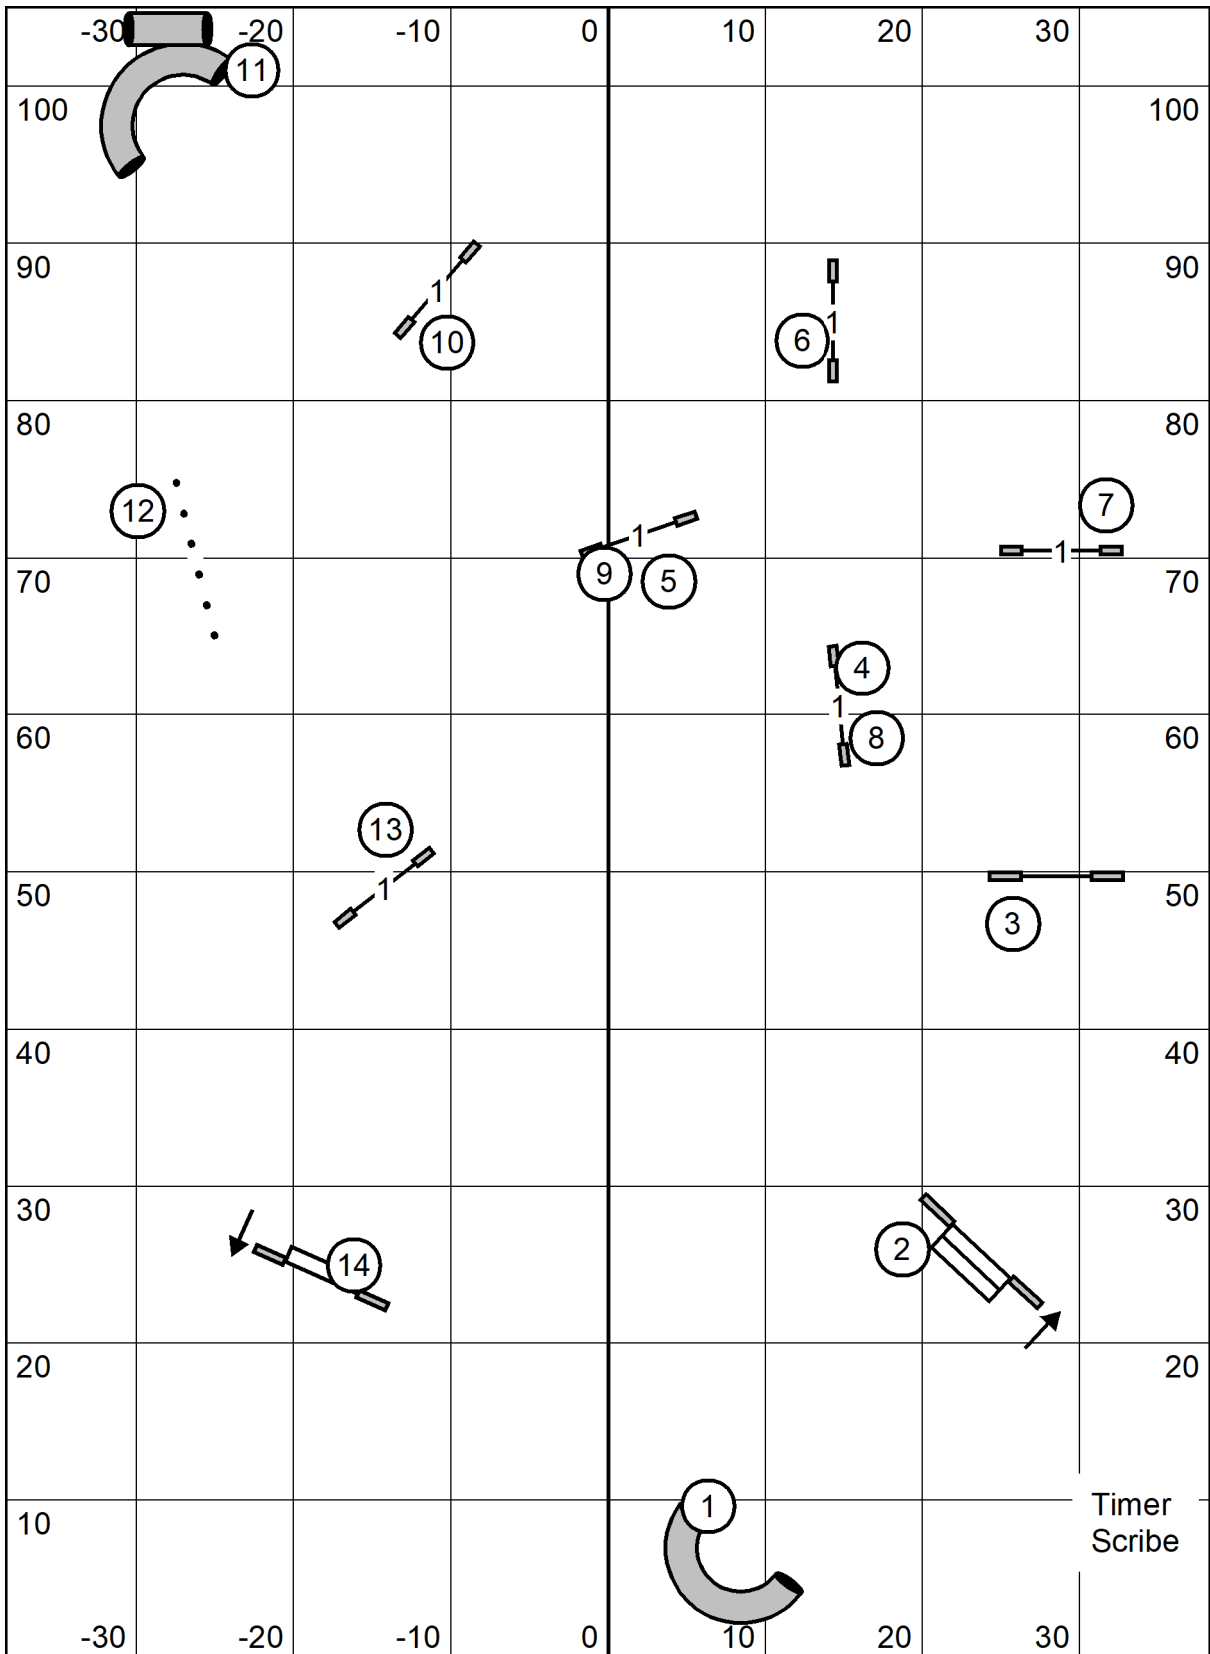

Icelandic Sheepdog Assoc of America

American K9 Country, Amherst, MA

Indoors Black Matted 76.5 x 105

Sunday May 1, 2022

Lavonda L. Herring

Novice Jww