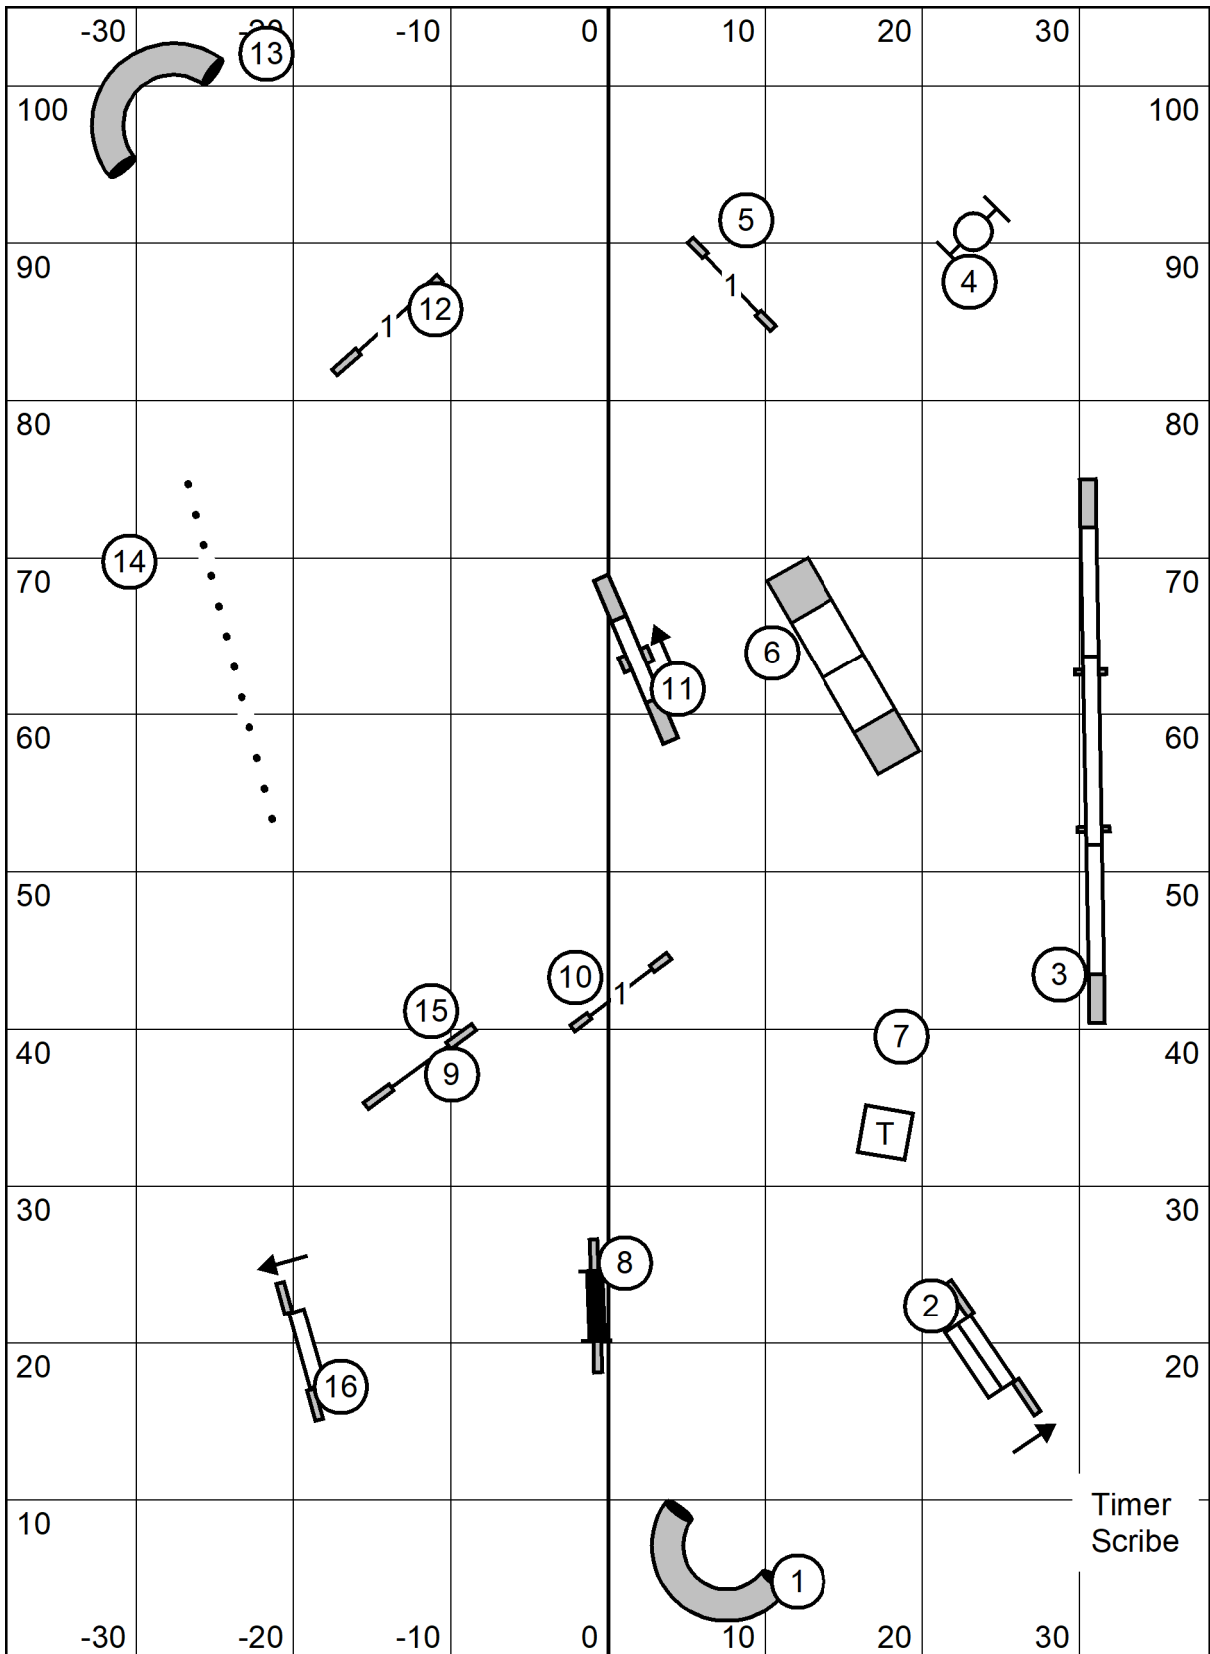

Icelandic Sheepdog Assoc of America

American K9 Country, Amherst, MA

Indoors Black Matted 76.5 x 105

Sunday May 1, 2022

Lavonda L. Herring

Open Standard