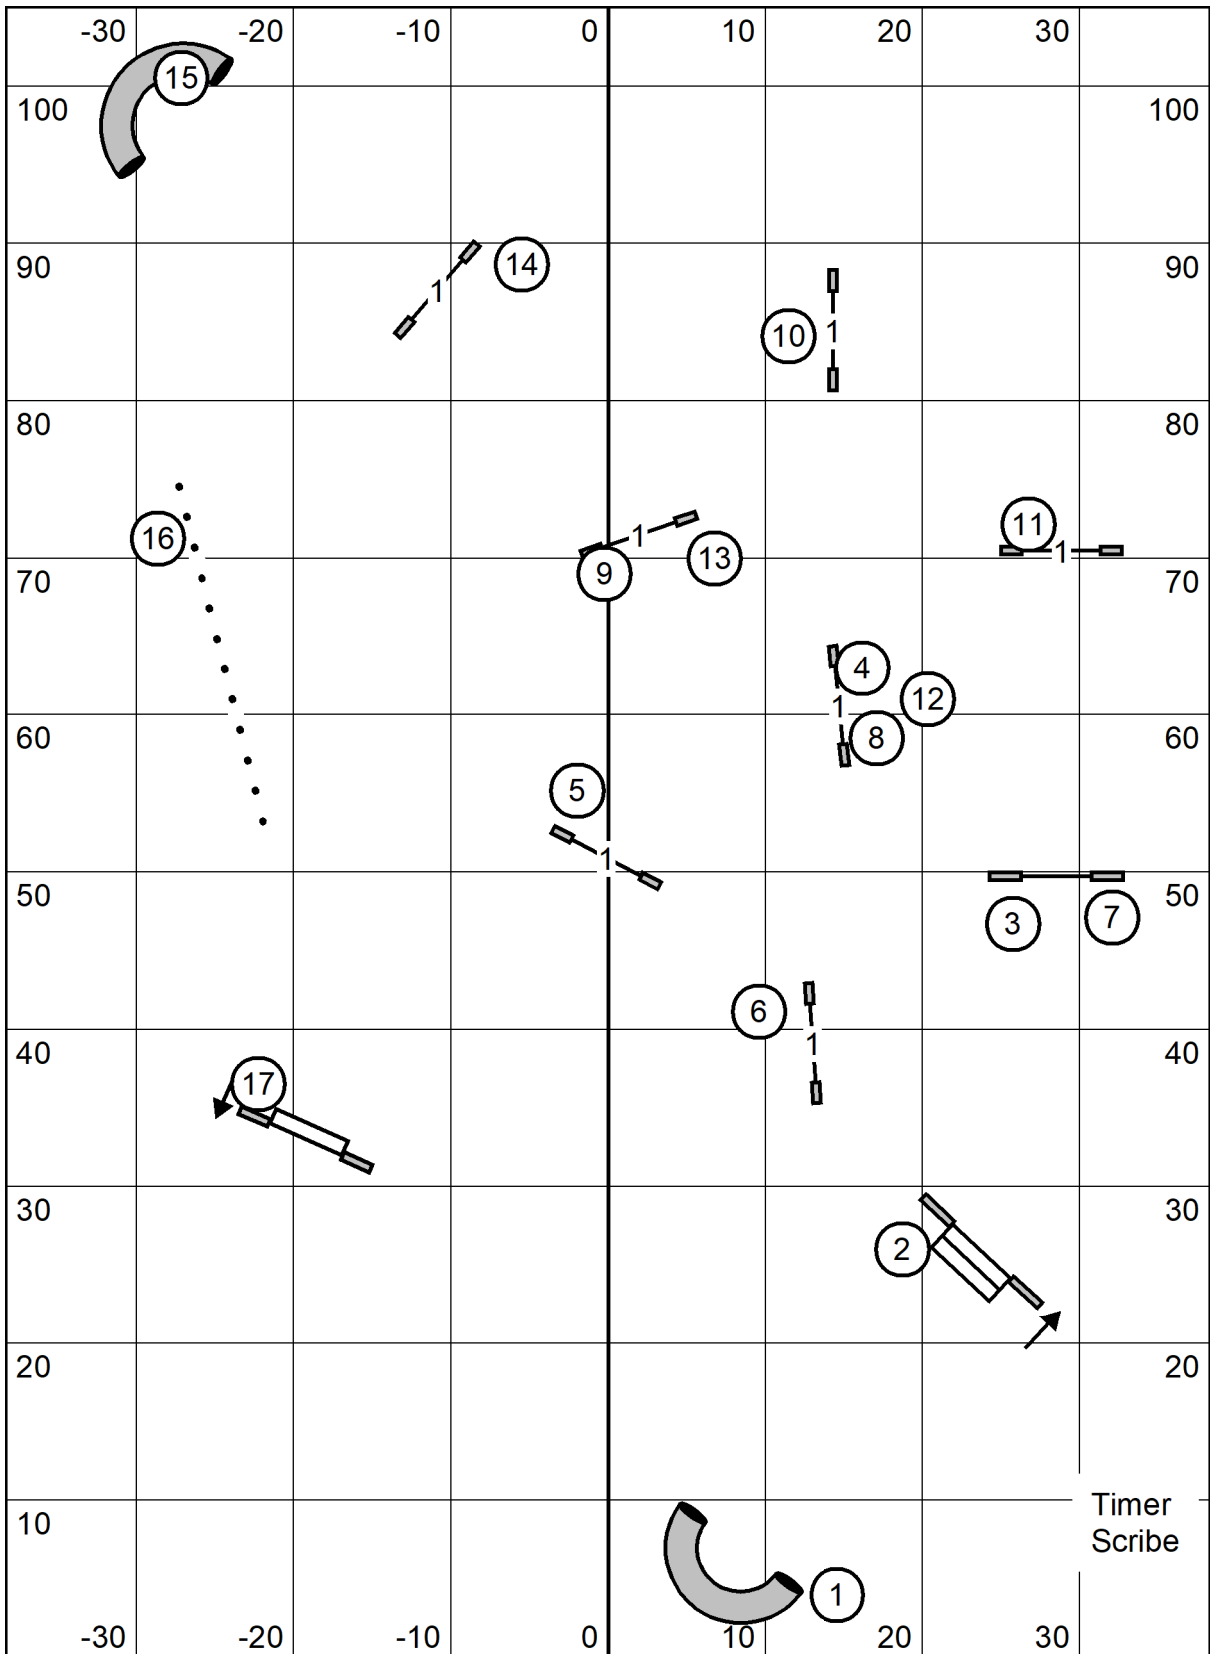

Icelandic Sheepdog Assoc of America

American K9 Country, Amherst, MA

Indoors Black Matted 76.5 x 105

Sunday May 1, 2022

Lavonda L. Herring

Open Jww