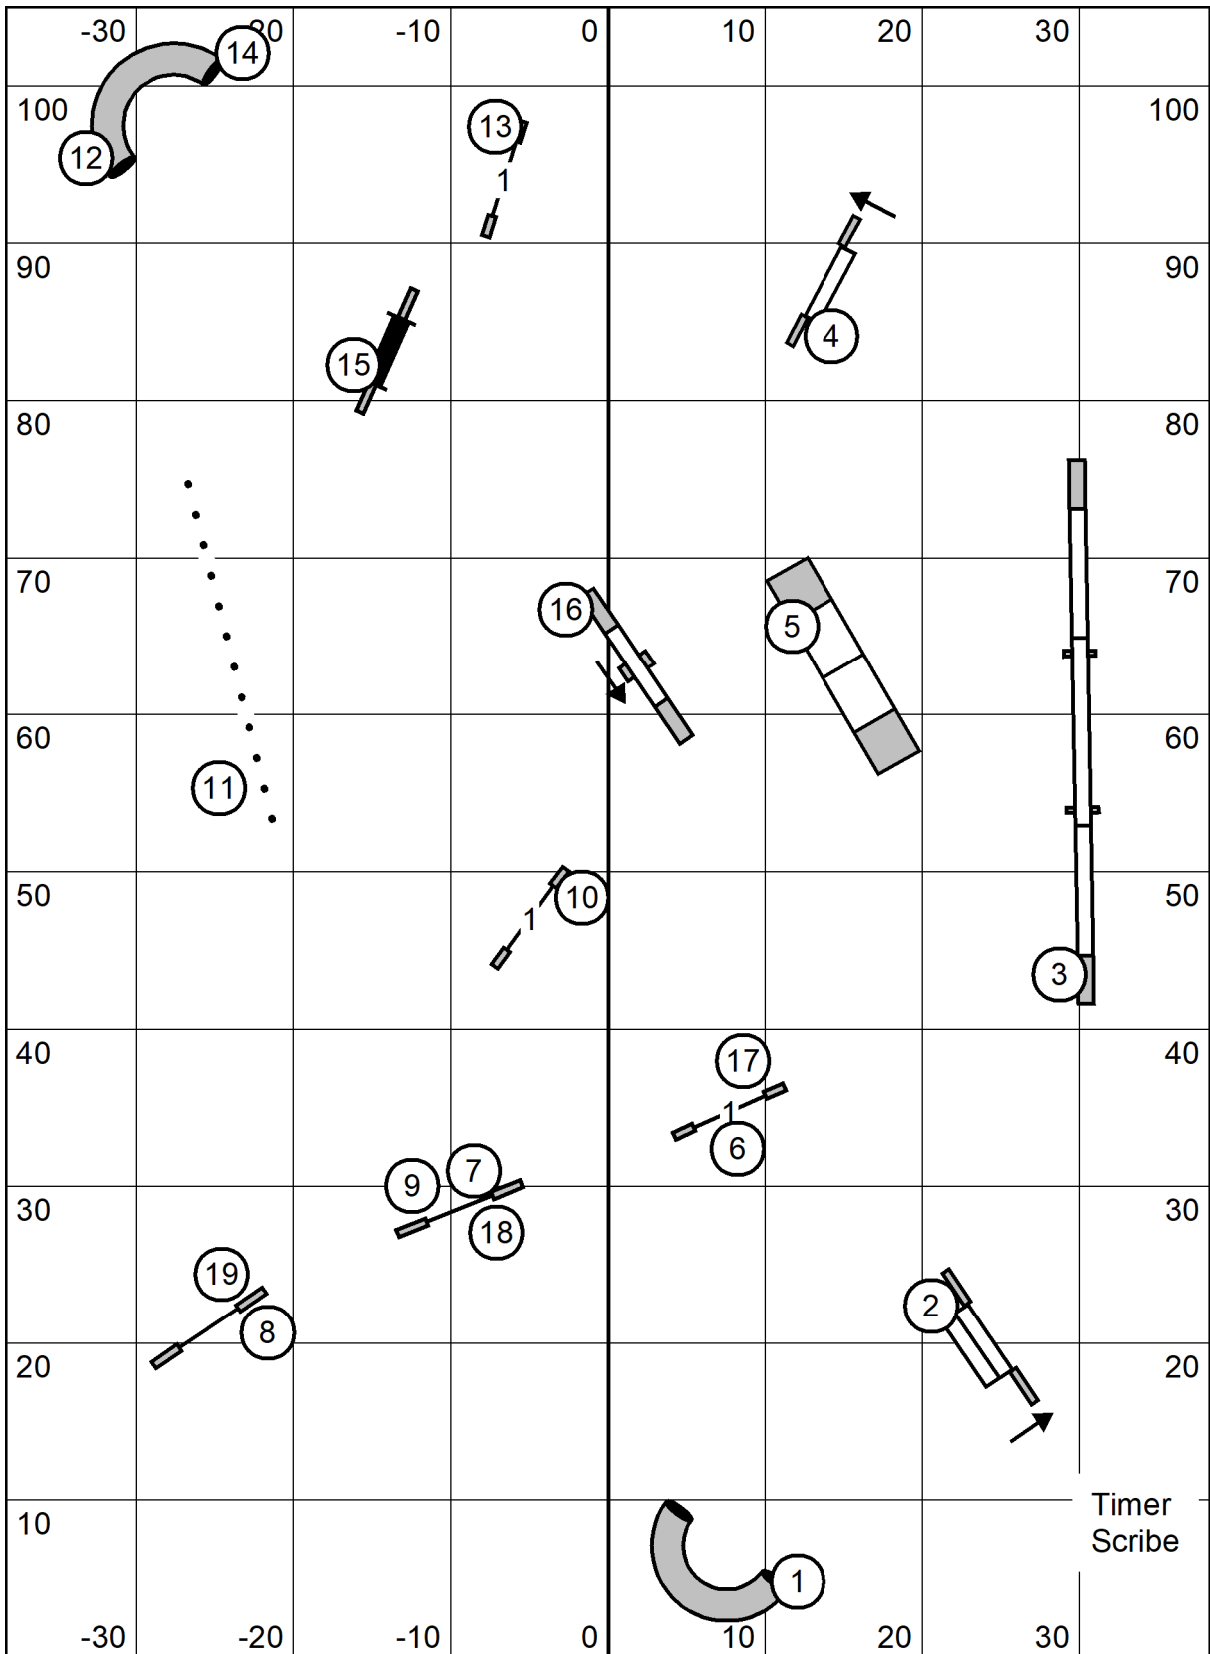

Icelandic Sheepdog Assoc of America

American K9 Country, Amherst, MA

Indoors Black Matted 76.5 x 105

Sunday May 1, 2022

Lavonda L. Herring

Time 2 Beat

Icelandic Sheepdog Assoc of America

American K9 Country, Amherst, MA