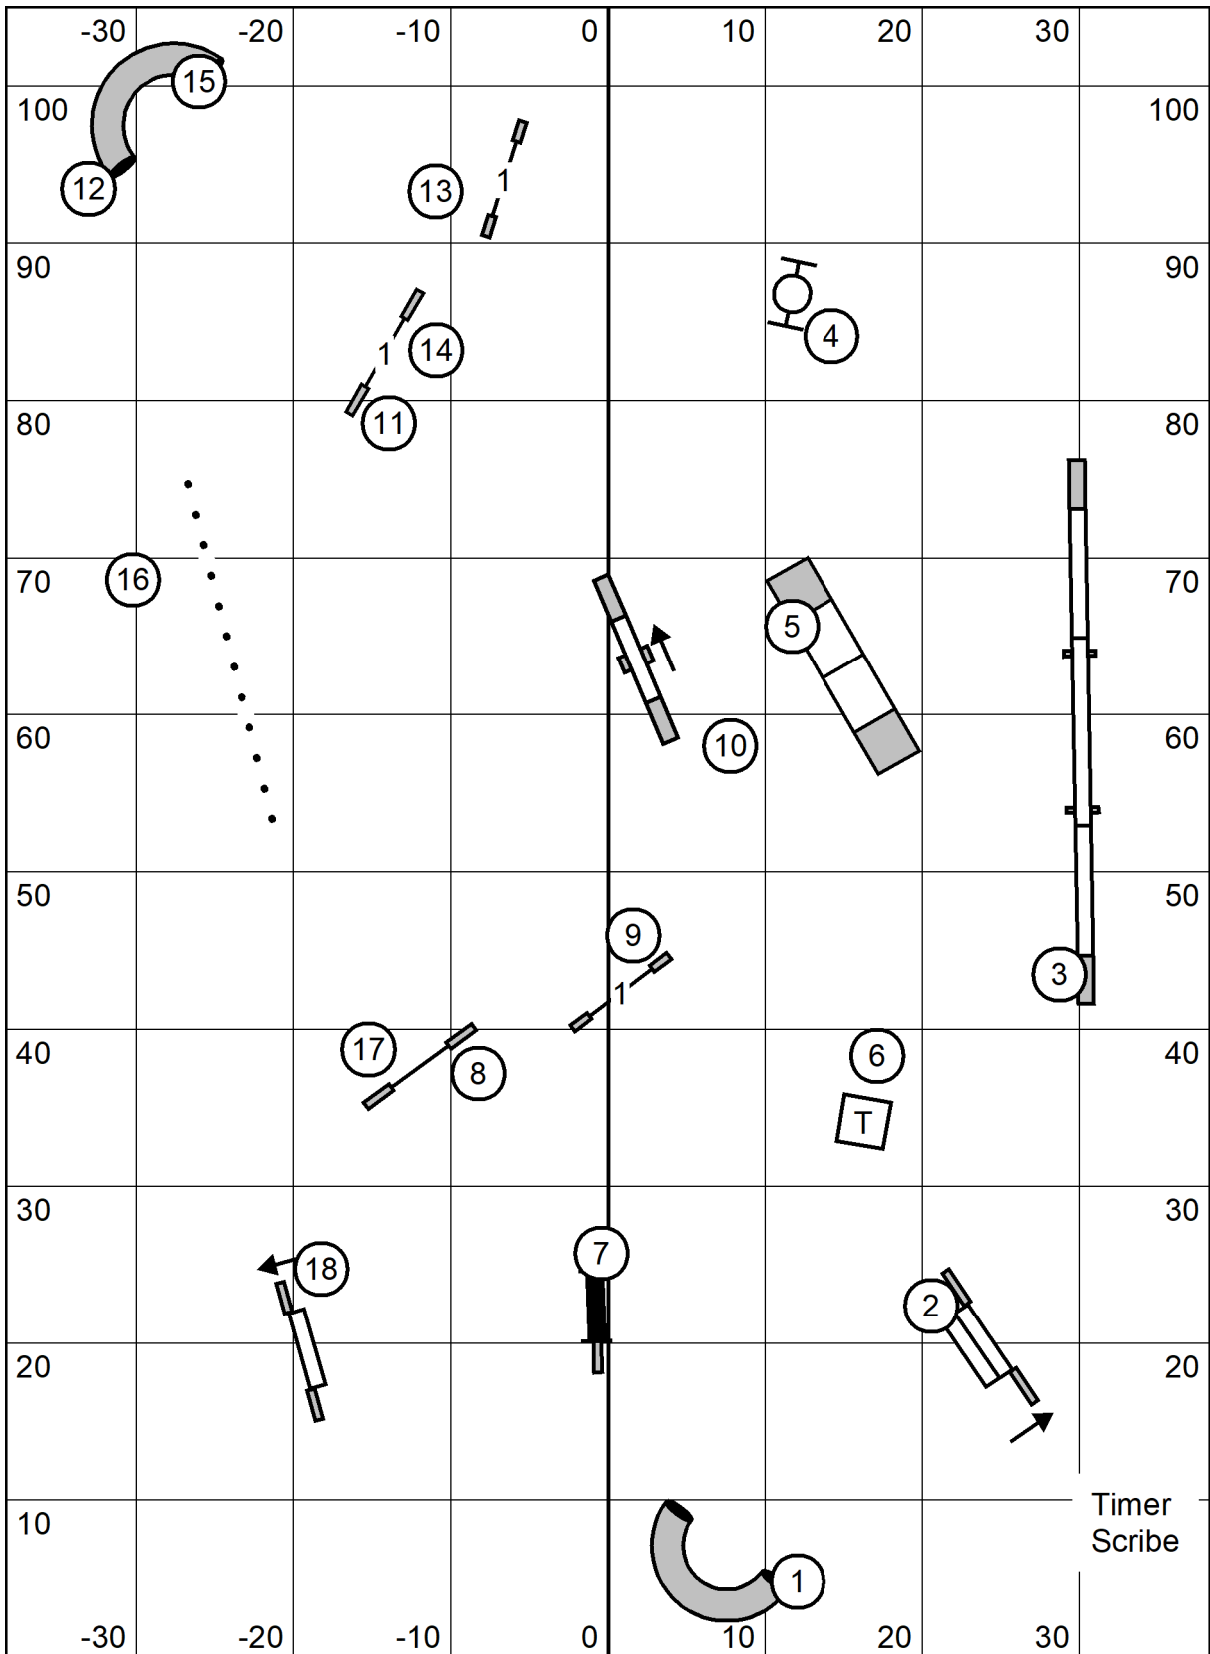

Icelandic Sheepdog Assoc of America

American K9 Country, Amherst, MA

Indoors Black Matted 76.5 x 105

Sunday May 1, 2022

Lavonda L. Herring

Exc/Masters Standard