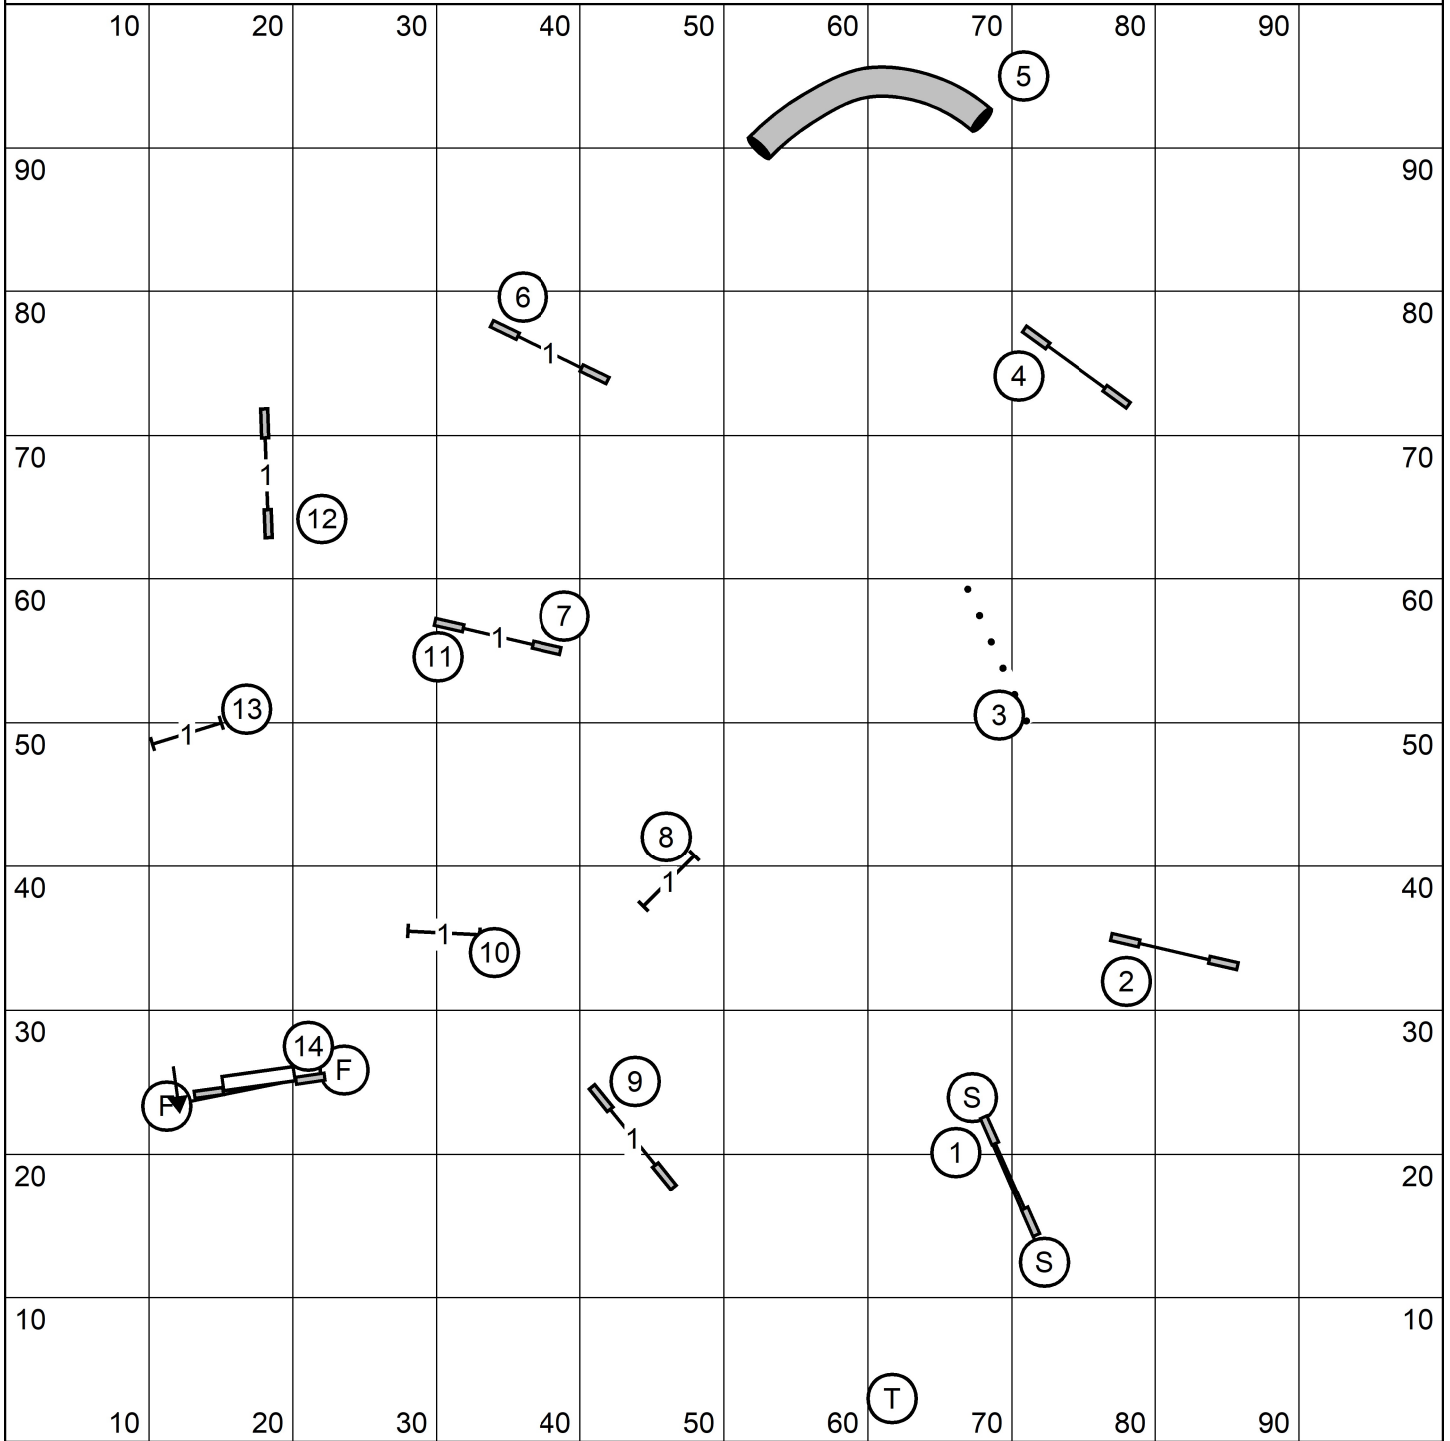

X/M Bonus: 4-5-6, Dashed Line
 Open Bonus: 4-5, Dotted Line
 Novice Bonus: 10-2, Solid Line

Mid-Hudson Kennel Association, Inc.
 All FAST
 Saturday April 30, 2022
 Sally Gichner

Mid-Hudson Kennel Association, Inc.
 Premier Standard
 Saturday April 30, 2022
 Sally Gichner