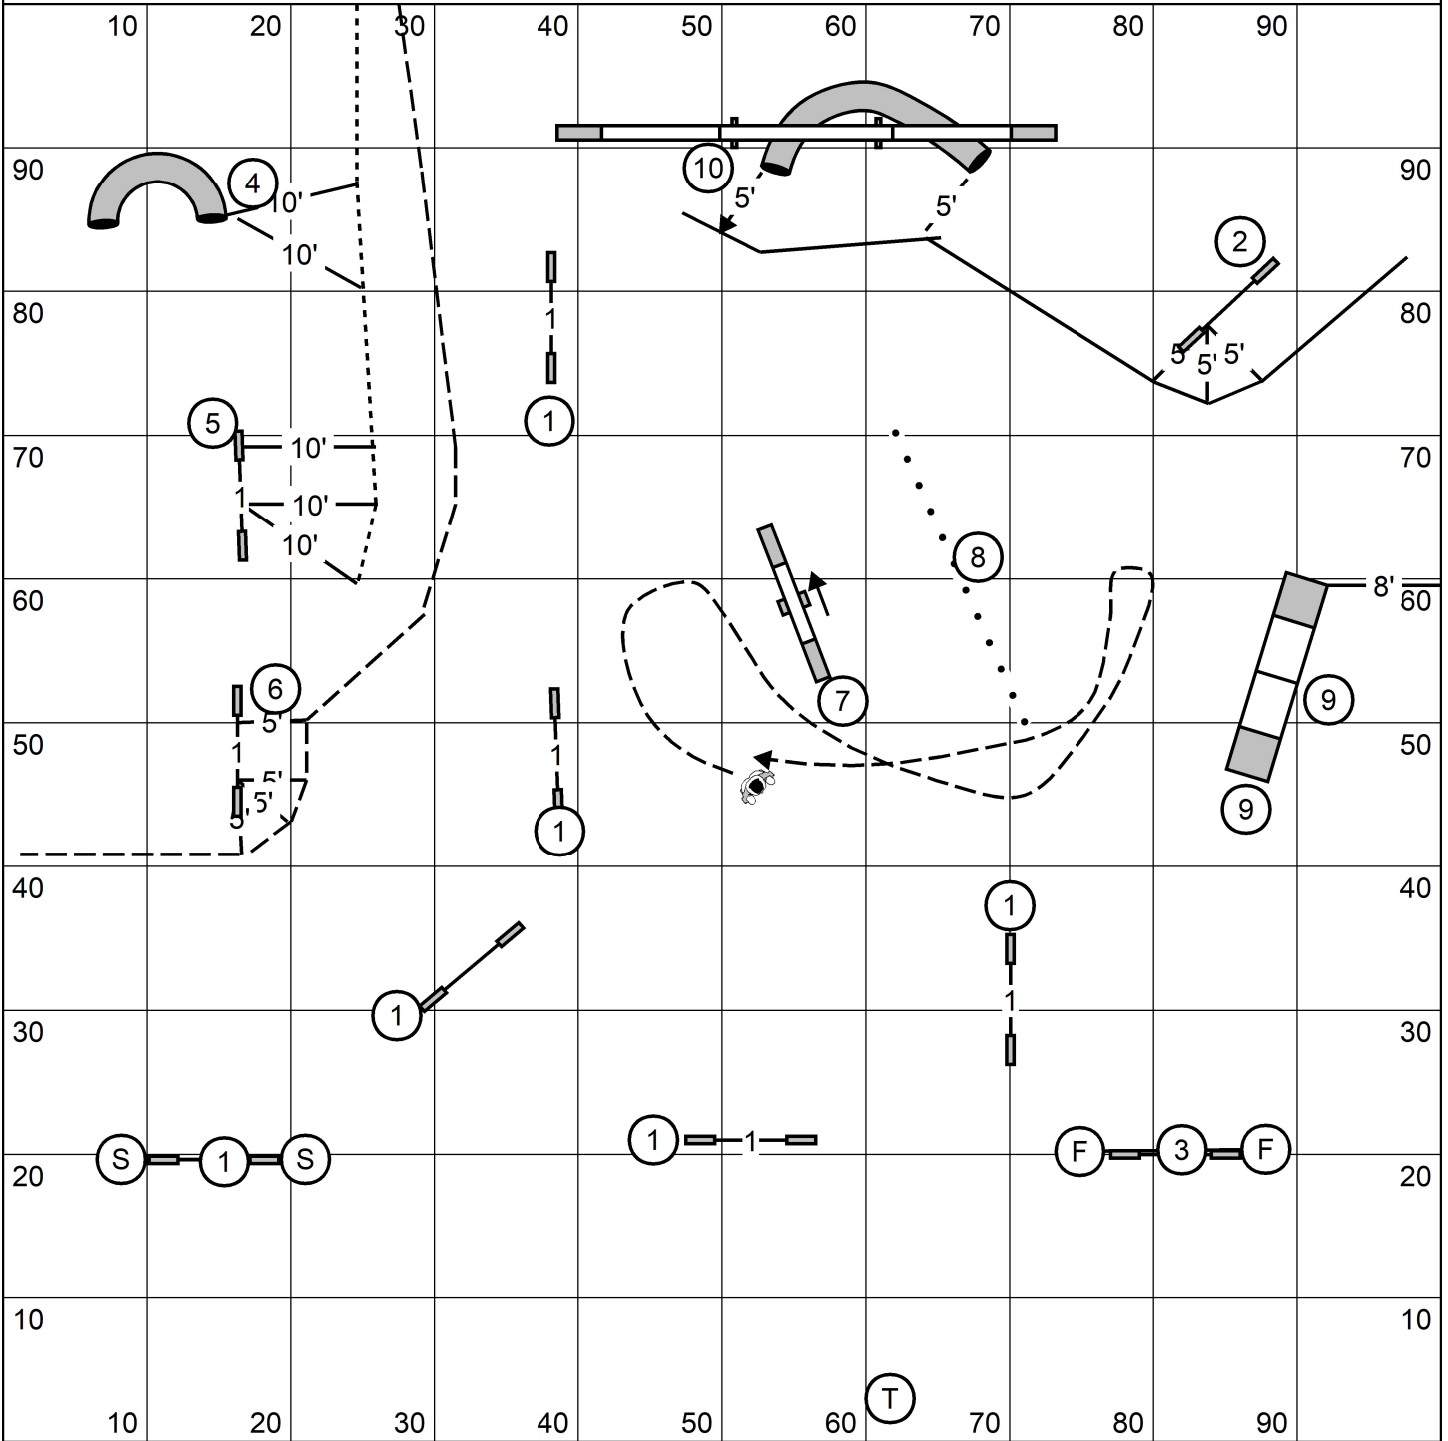

X/M Bonus: 4-5-6, Dashed Line
 Open Bonus: 4-5, Dotted Line
 Novice Bonus: 10-2, Solid Line

Mid-Hudson Kennel Association, Inc.
 All FAST
 Saturday April 30, 2022
 Sally Gichner

Mid-Hudson Kennel Association, Inc.
 Premier Standard
 Saturday April 30, 2022
 Sally Gichner