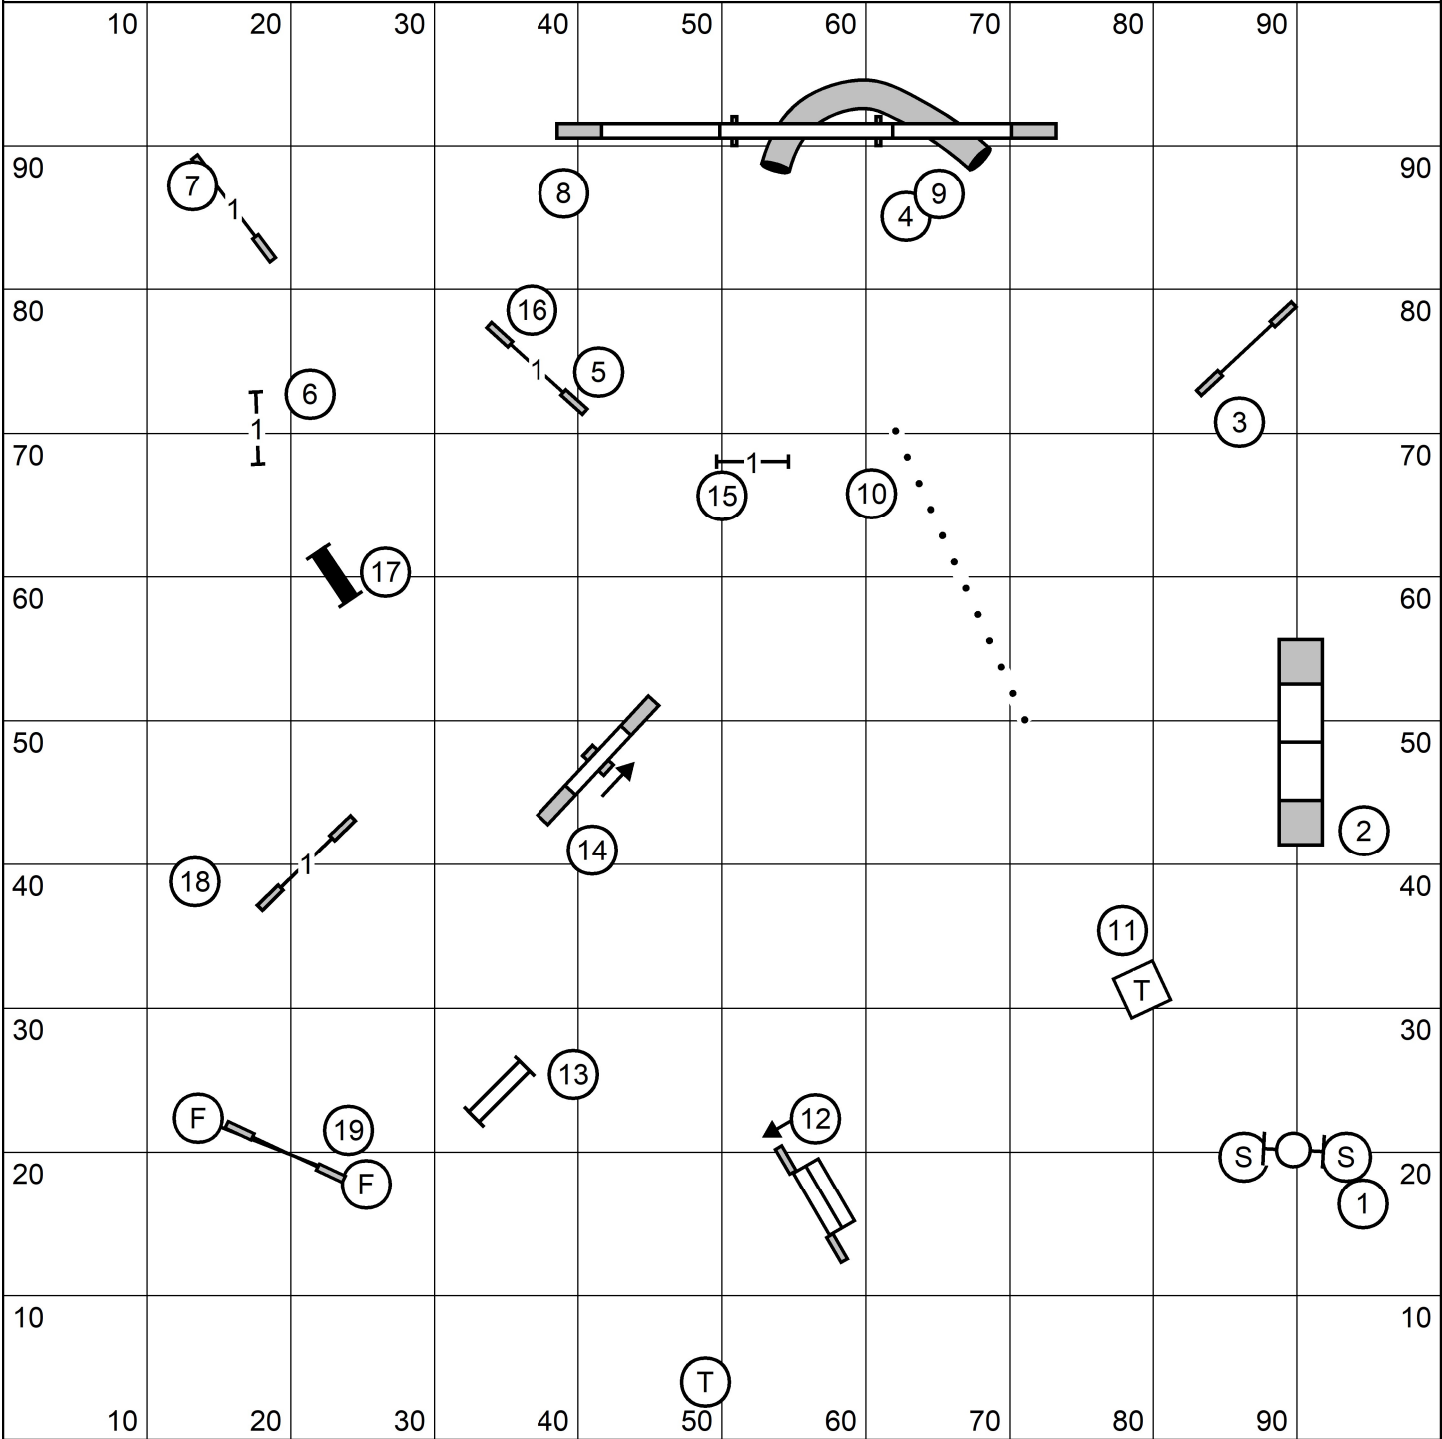

Mid-Hudson Kennel Association, Inc.
Master/Excellent & P Standard
Saturday April 30, 2022
Sally Gichner