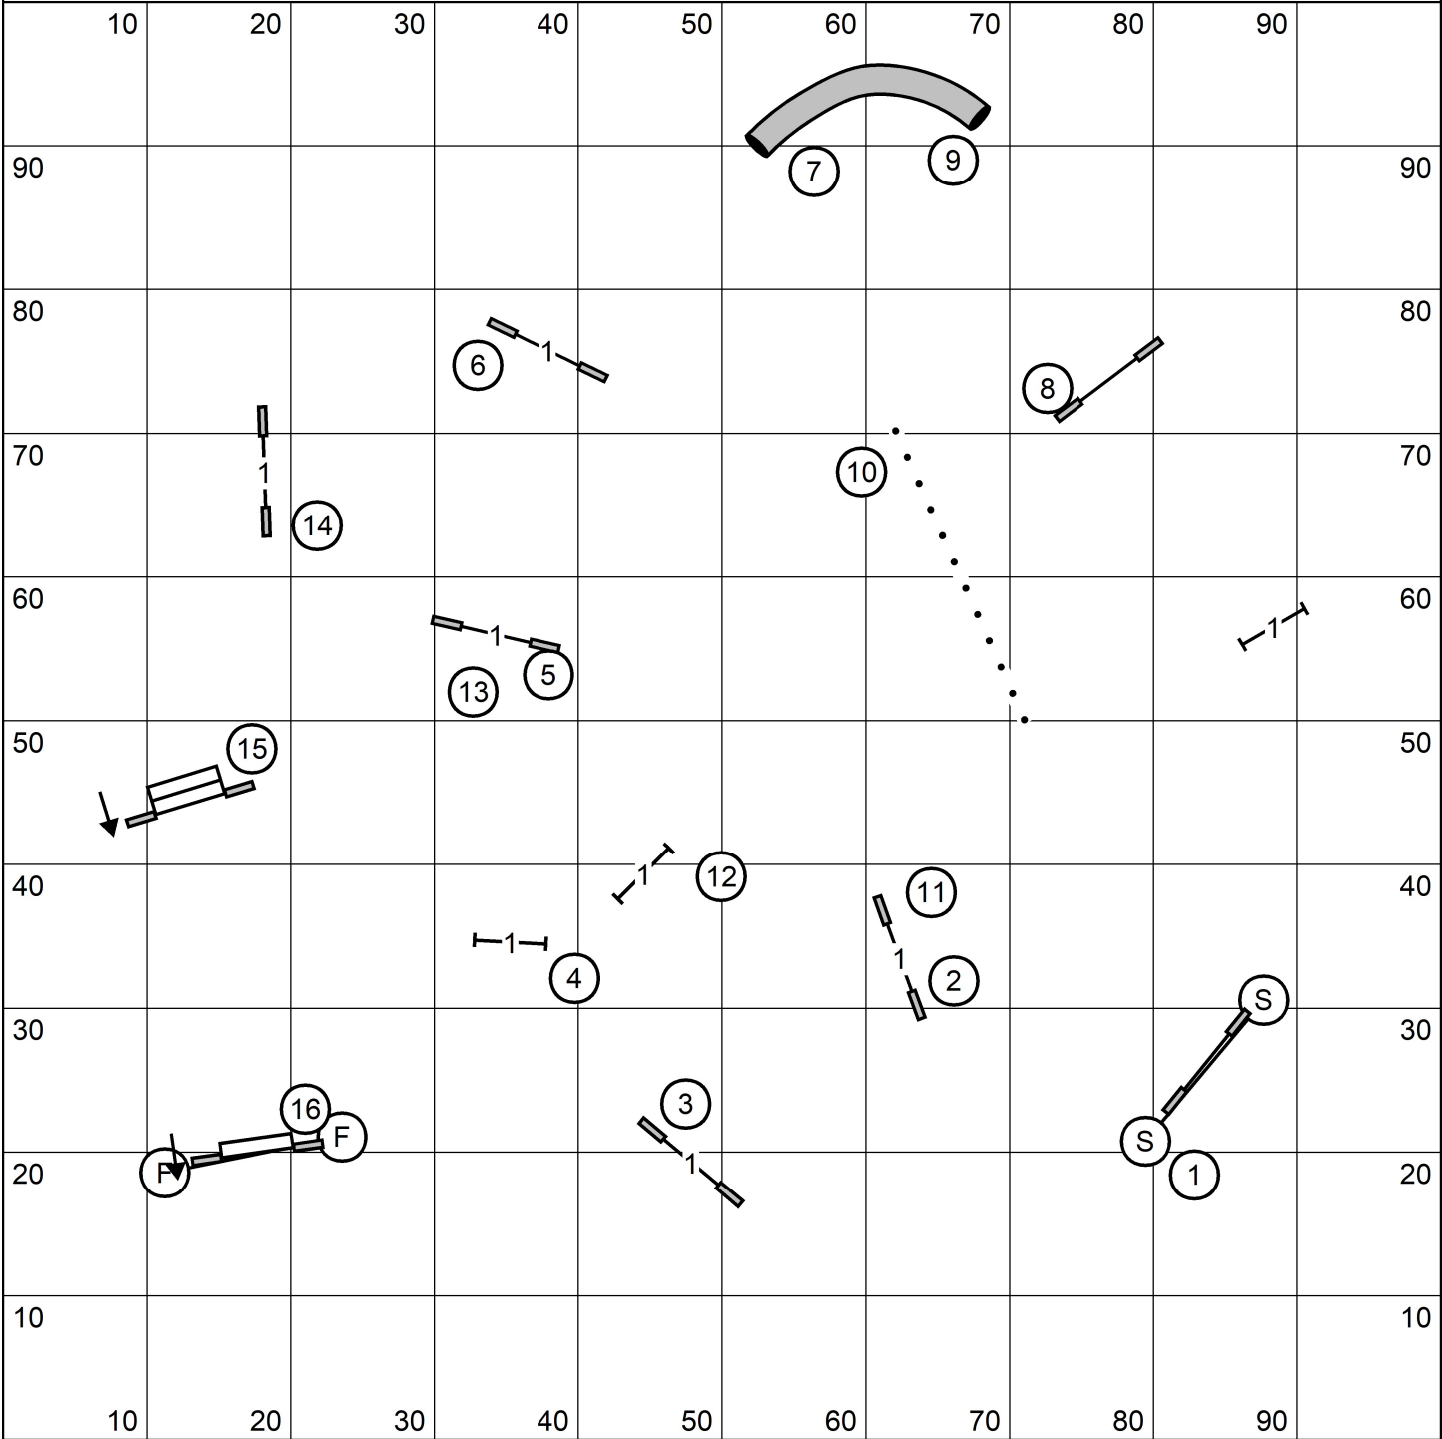

Mid-Hudson Kennel Association, Inc.
Open & P JWW
Saturday April 30, 2022
Sally Gichner