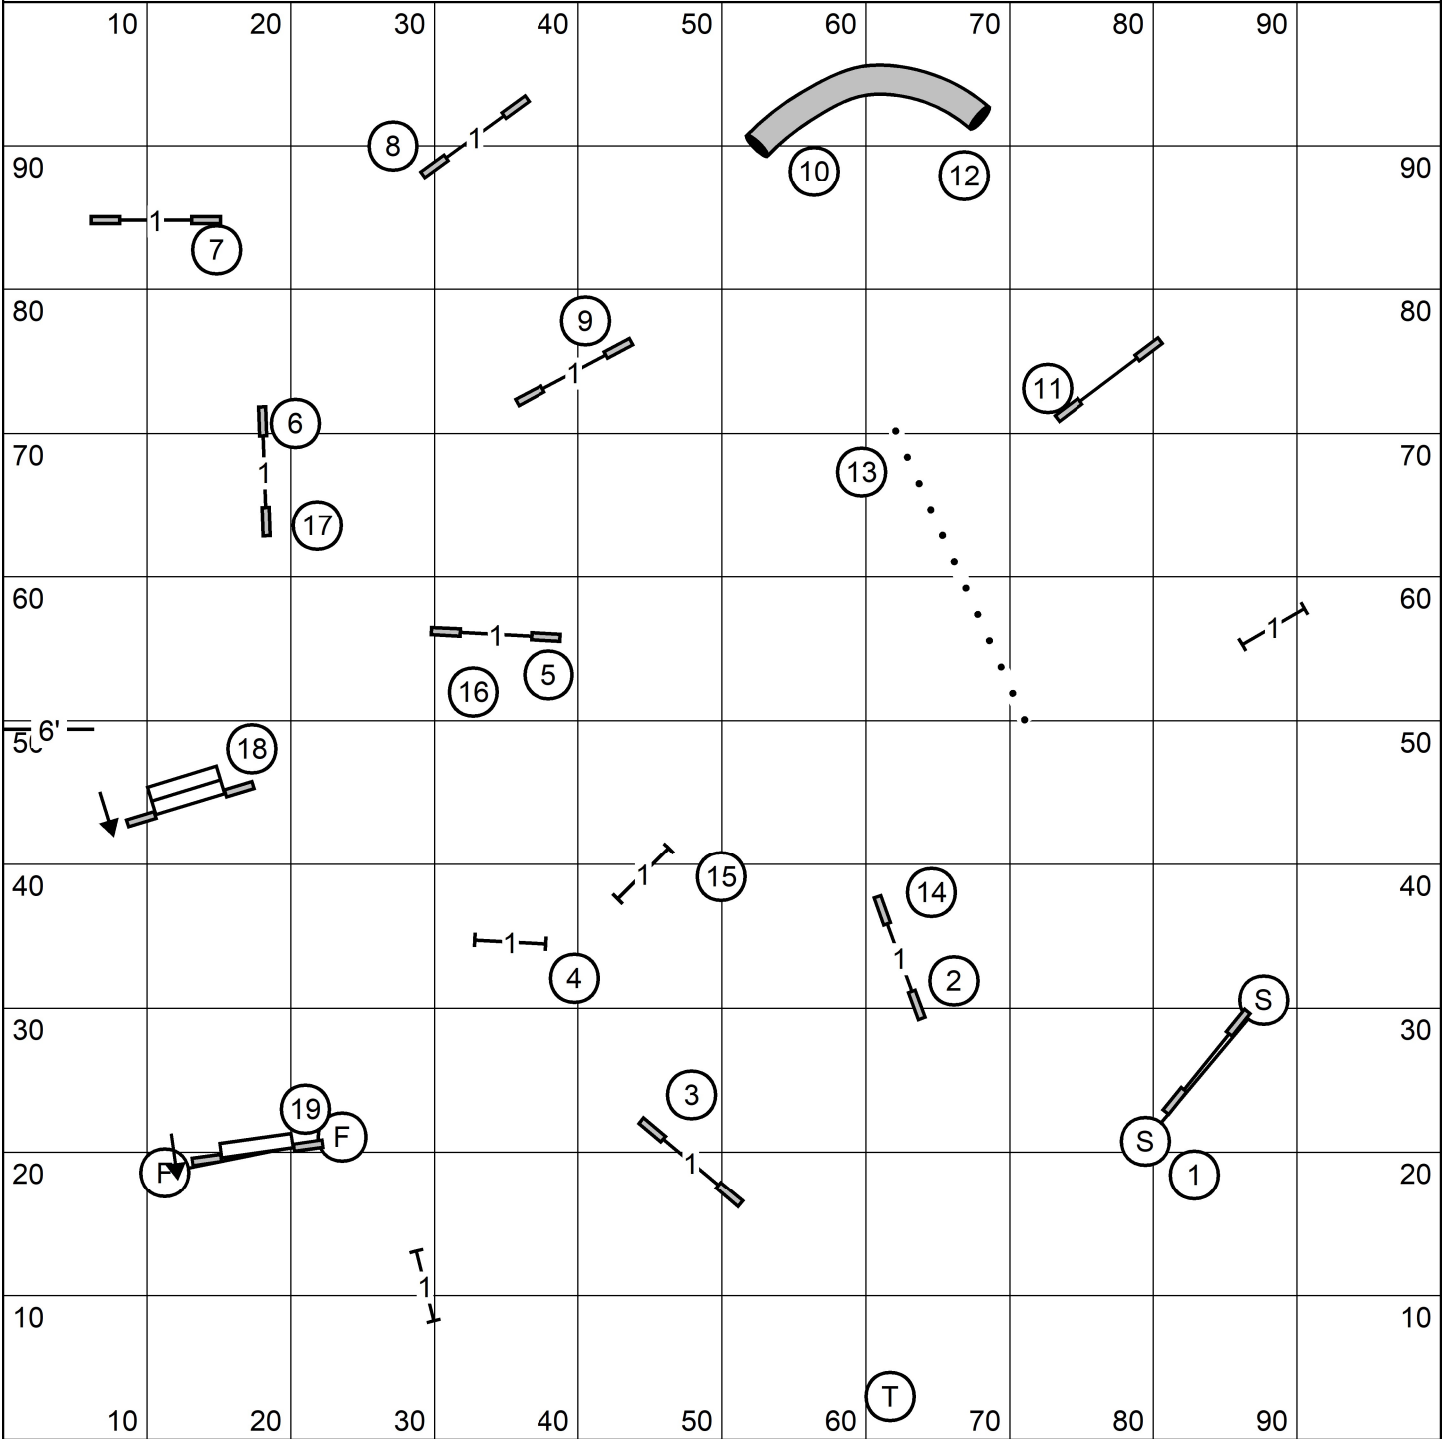

Mid-Hudson Kennel Association, Inc.
Master/Excellent & P JWW
Saturday April 30, 2022
Sally Gichner