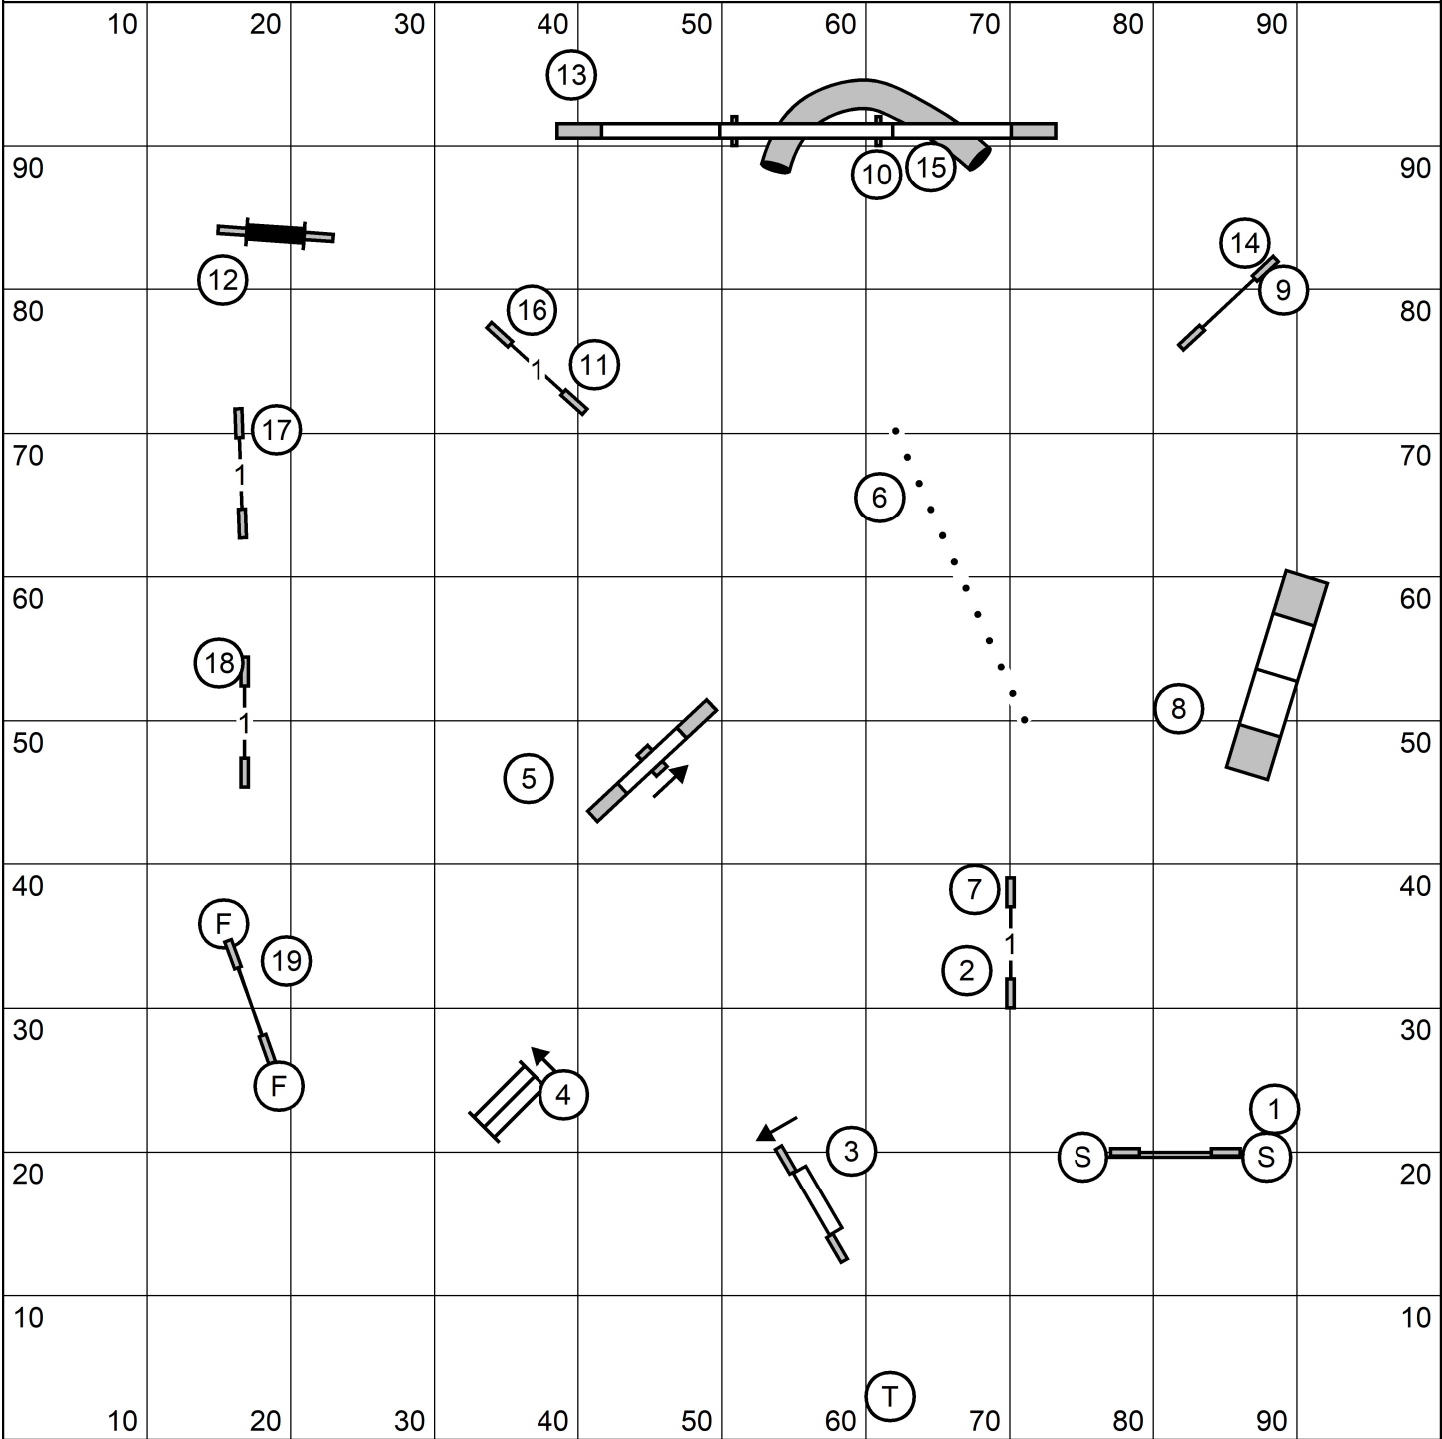

X/M Bonus: 4-5-6, Dashed Line
 Open Bonus: 4-5, Dotted Line
 Novice Bonus: 10-2, Solid Line

Mid-Hudson Kennel Association, Inc.
 All FAST
 Saturday April 30, 2022
 Sally Gichner

Mid-Hudson Kennel Association, Inc.
 Premier Standard
 Saturday April 30, 2022
 Sally Gichner