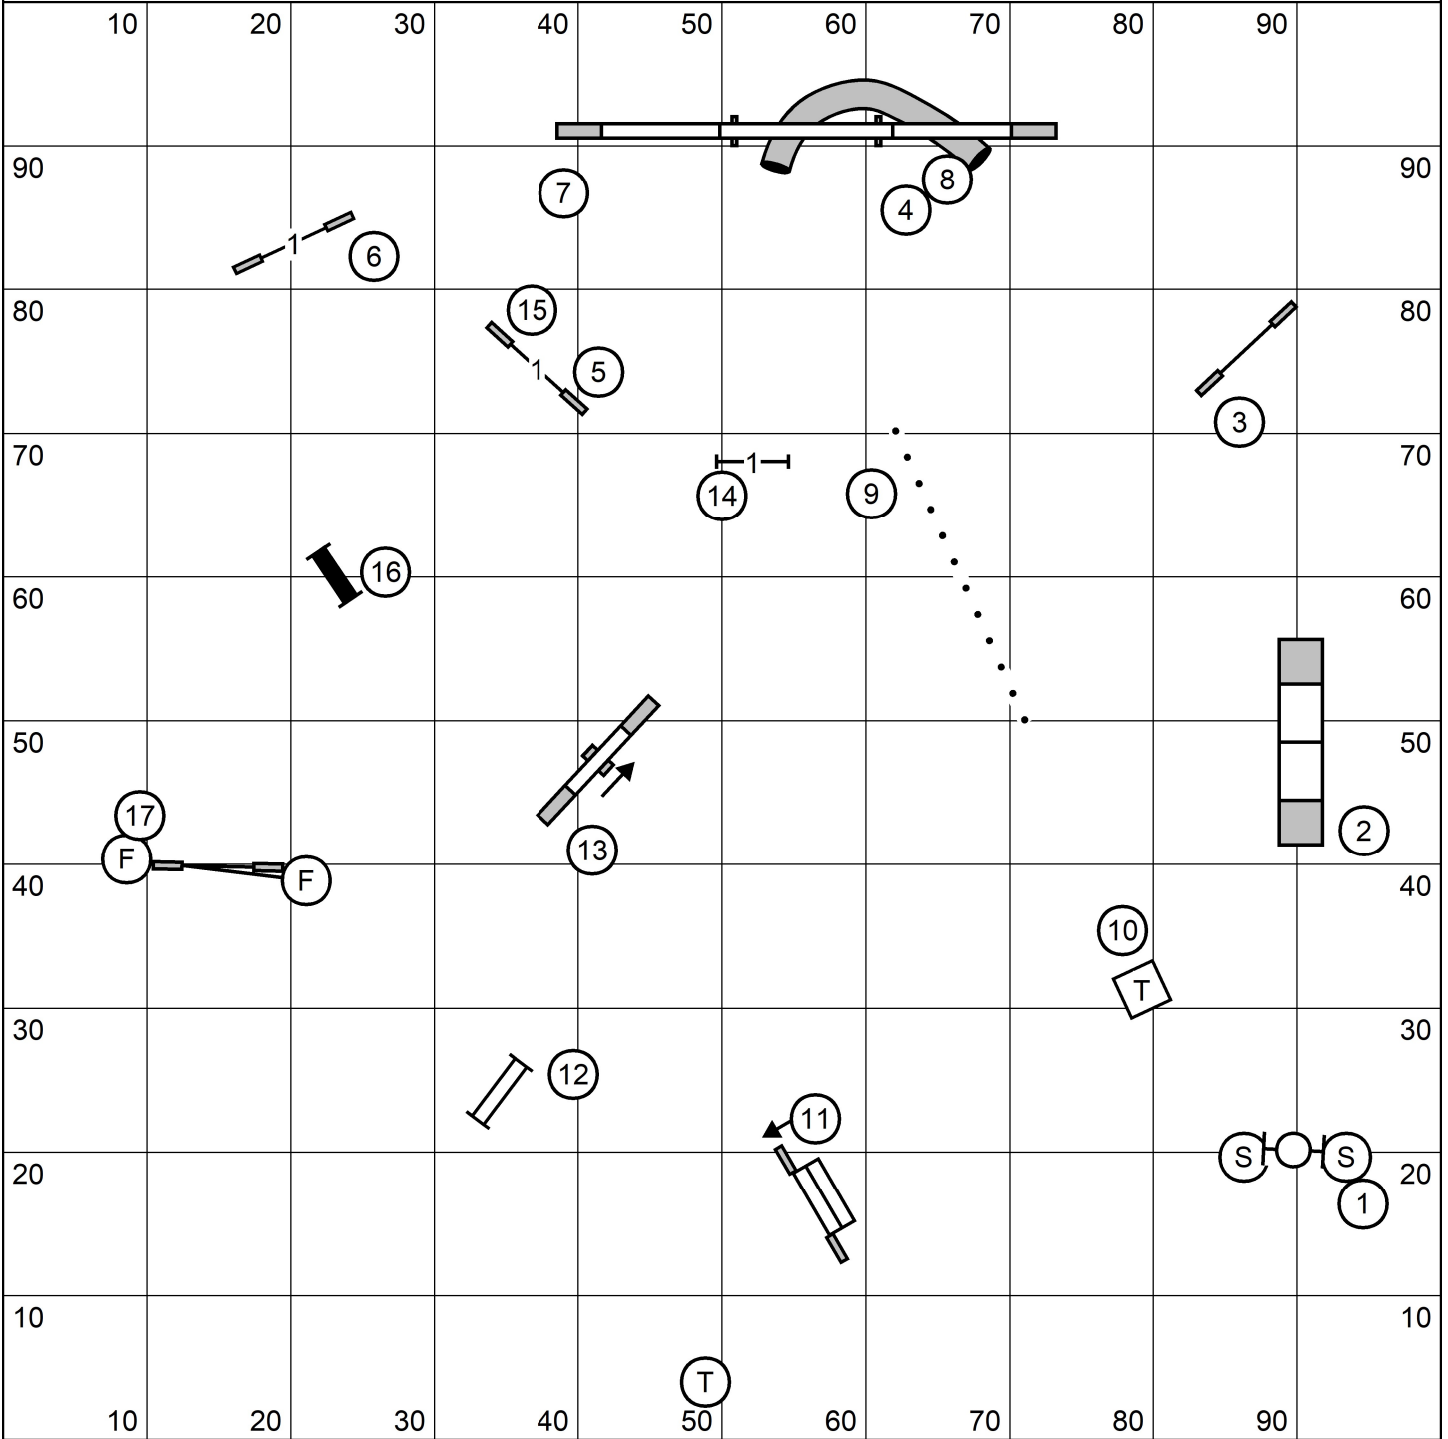

Mid-Hudson Kennel Association, Inc.
Open & P Standard
Saturday April 30, 2022
Sally Gichner