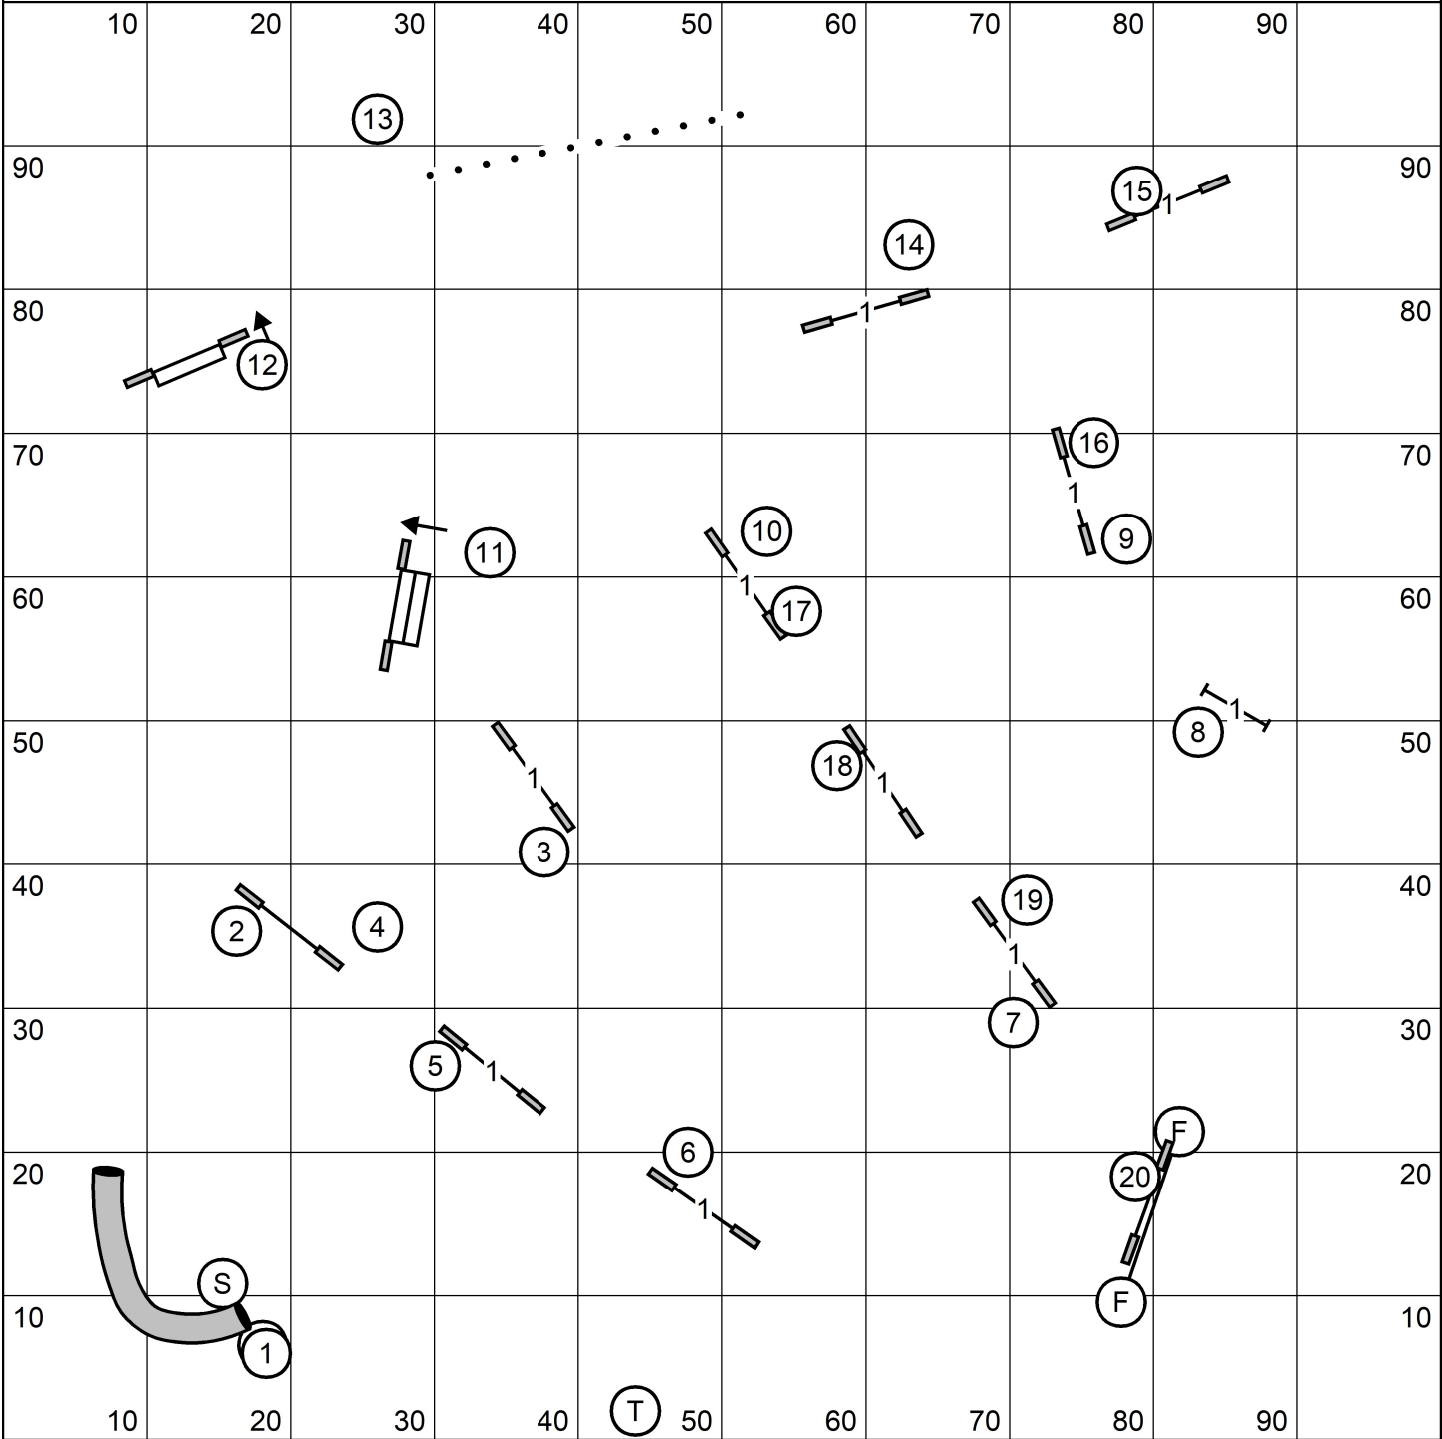

Mid-Hudson Kennel Association, Inc.
Premier JWW
Sunday, May 1, 2022
Sally Gichner