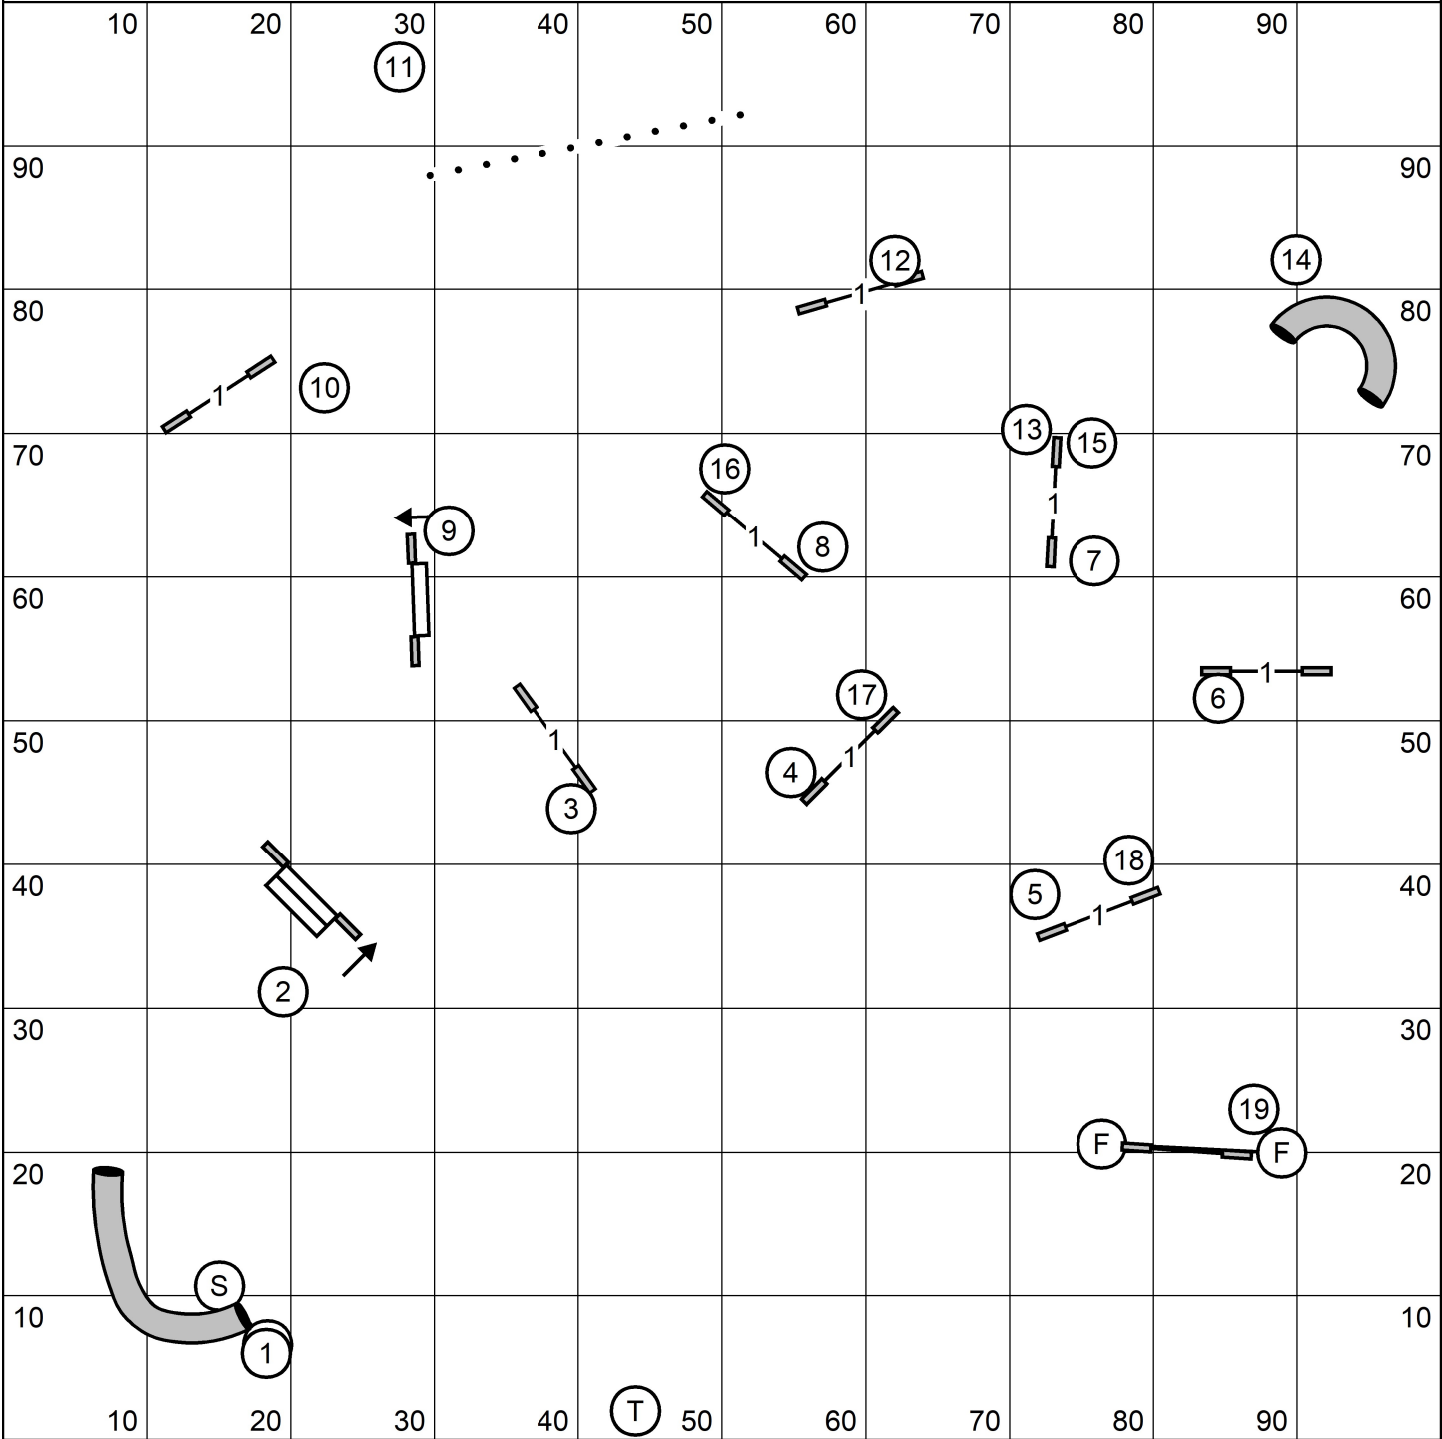

Mid-Hudson Kennel Association, Inc.
Master/Excellent JWW
Sunday, May 1, 2022
Sally Gichner