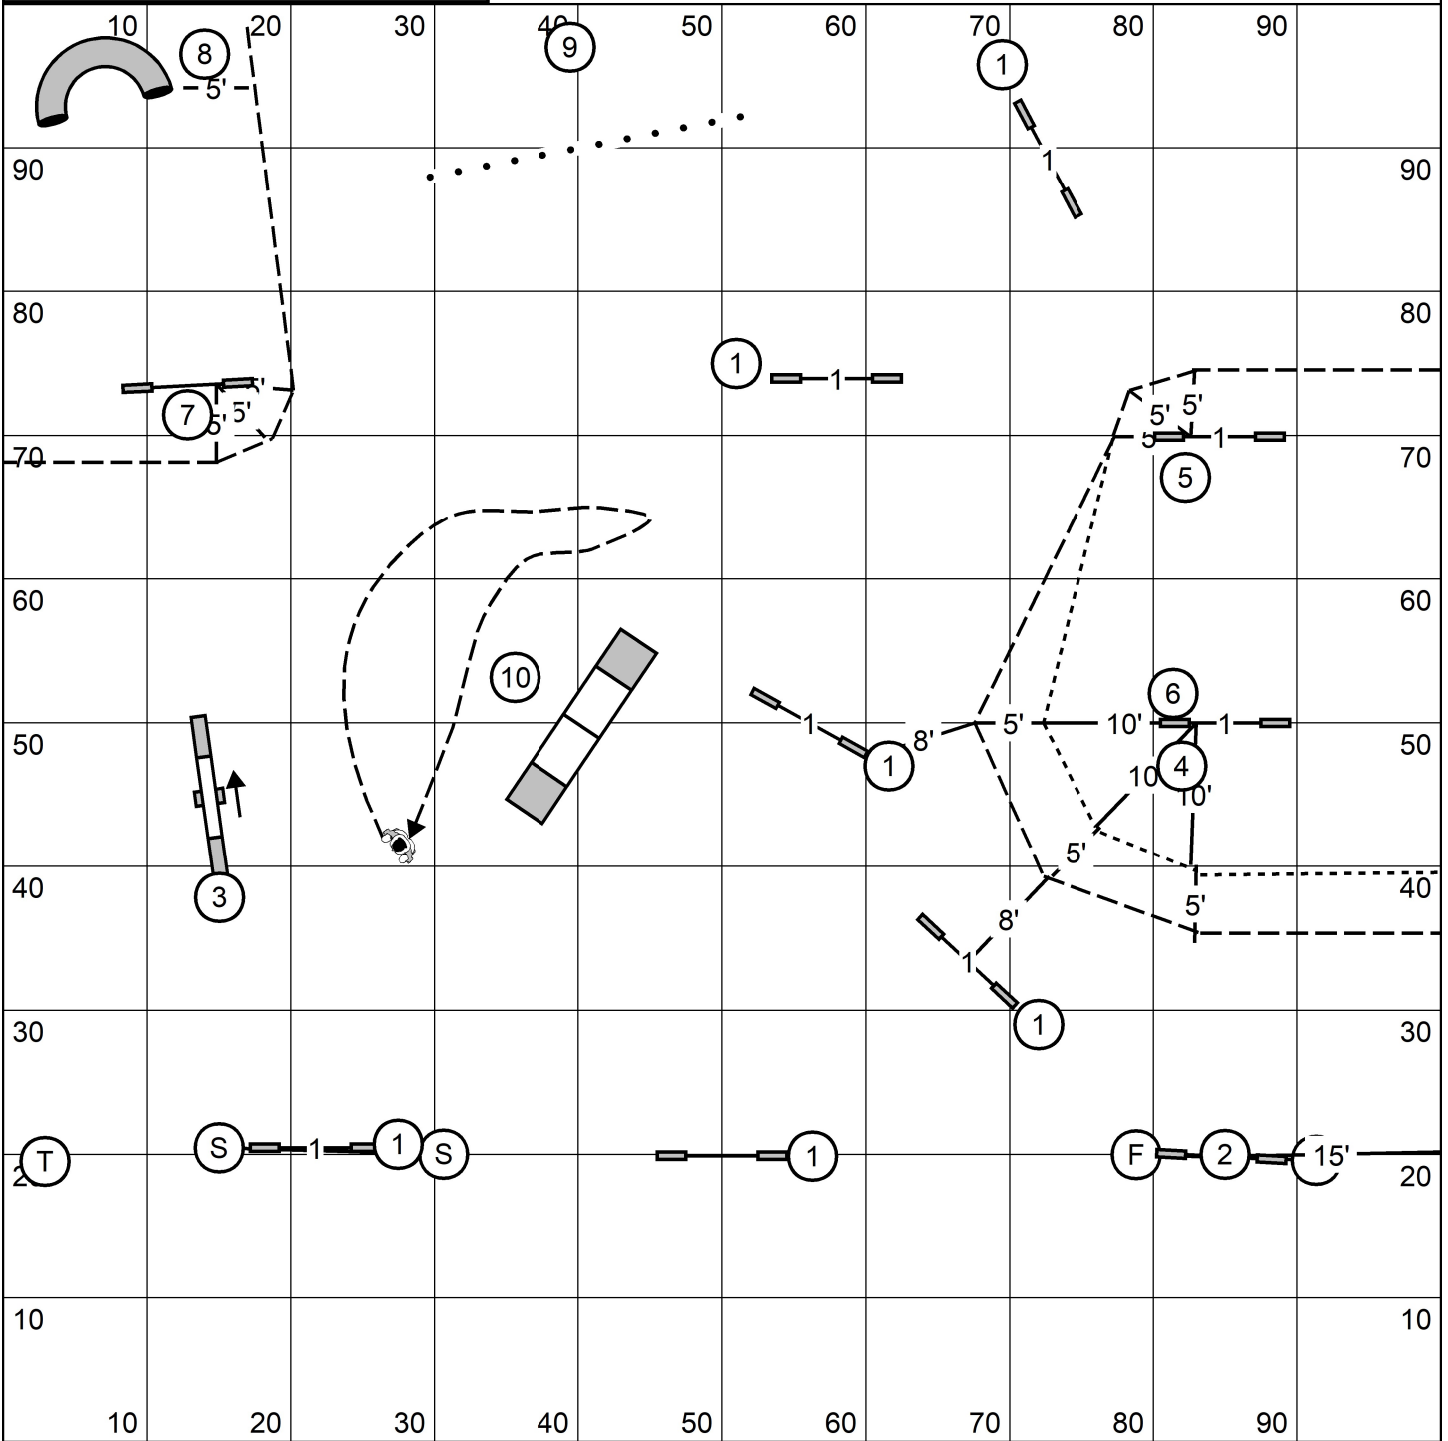

X/M Bonus: 4-5-6, Dashed Line
Open Bonus: 4-5-6, Dashed/Dotted
Novice Bonus: 7-8

Mid-Hudson Kennel Association, Inc.
All FAST
Sunday, May 1, 2022
Sally Gichner

Mid-Hudson Kennel Association, Inc.
Master/Excellent & P Standard
Sunday, May 1, 2022
Sally Gichner