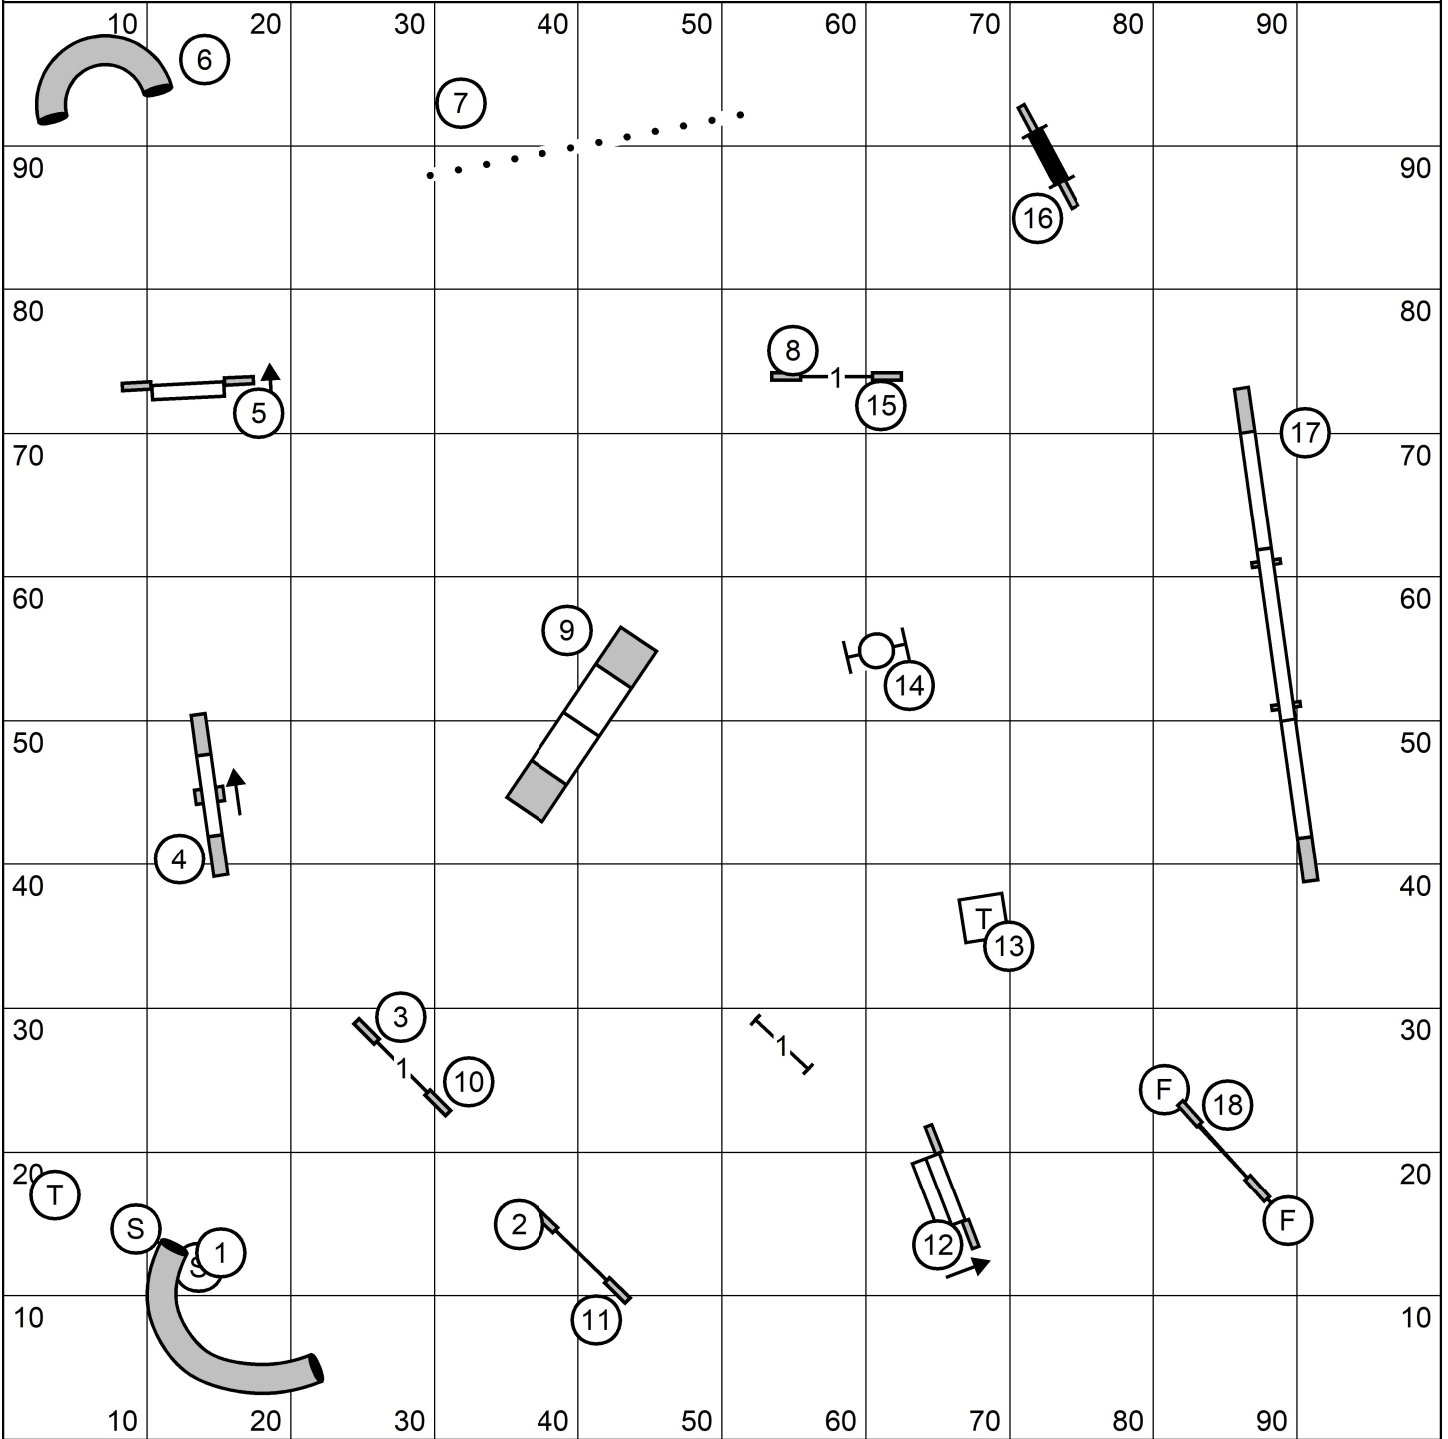

X/M Bonus: 4-5-6, Dashed Line
Open Bonus: 4-5-6, Dashed/Dotted
Novice Bonus: 7-8

Mid-Hudson Kennel Association, Inc.
All FAST
Sunday, May 1, 2022
Sally Gichner

Mid-Hudson Kennel Association, Inc.
Master/Excellent & P Standard
Sunday, May 1, 2022
Sally Gichner