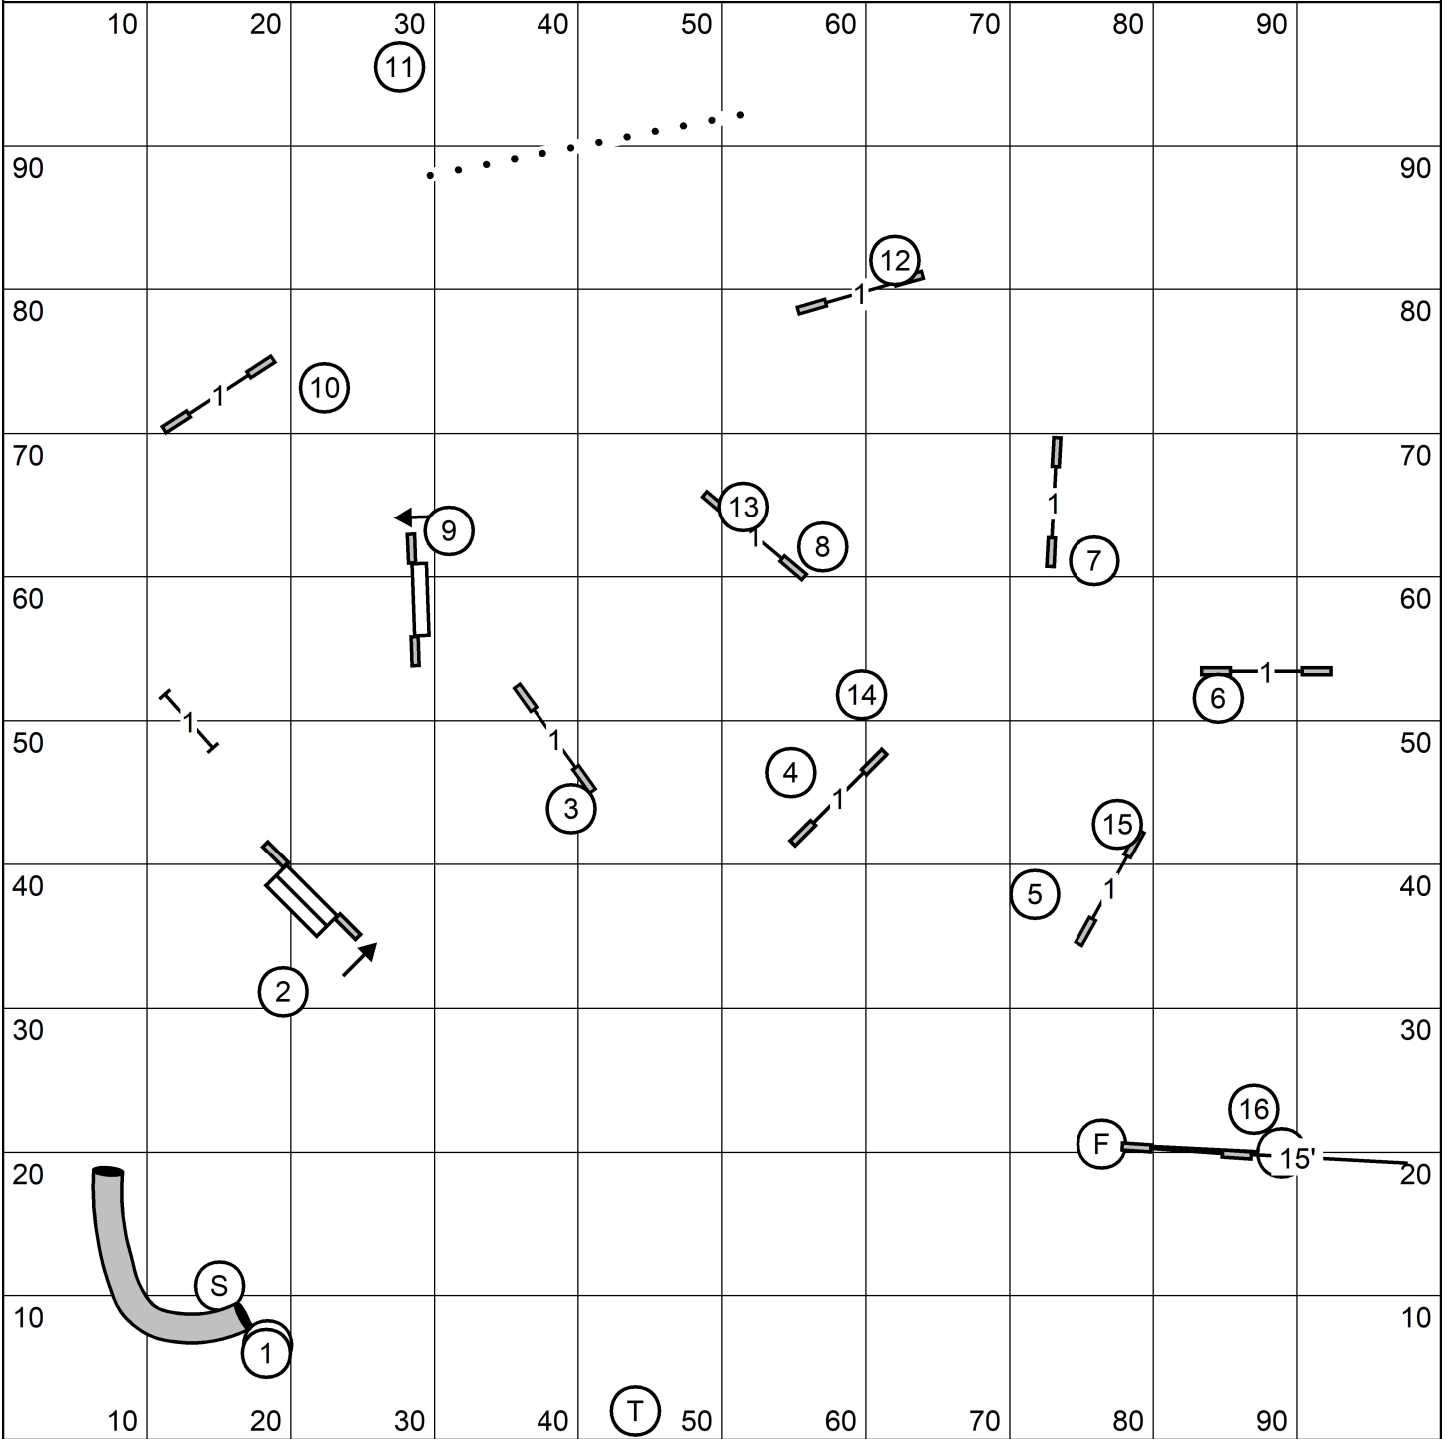

Mid-Hudson Kennel Association, Inc.
Open JWW
Sunday, May 1, 2022
Sally Gichner