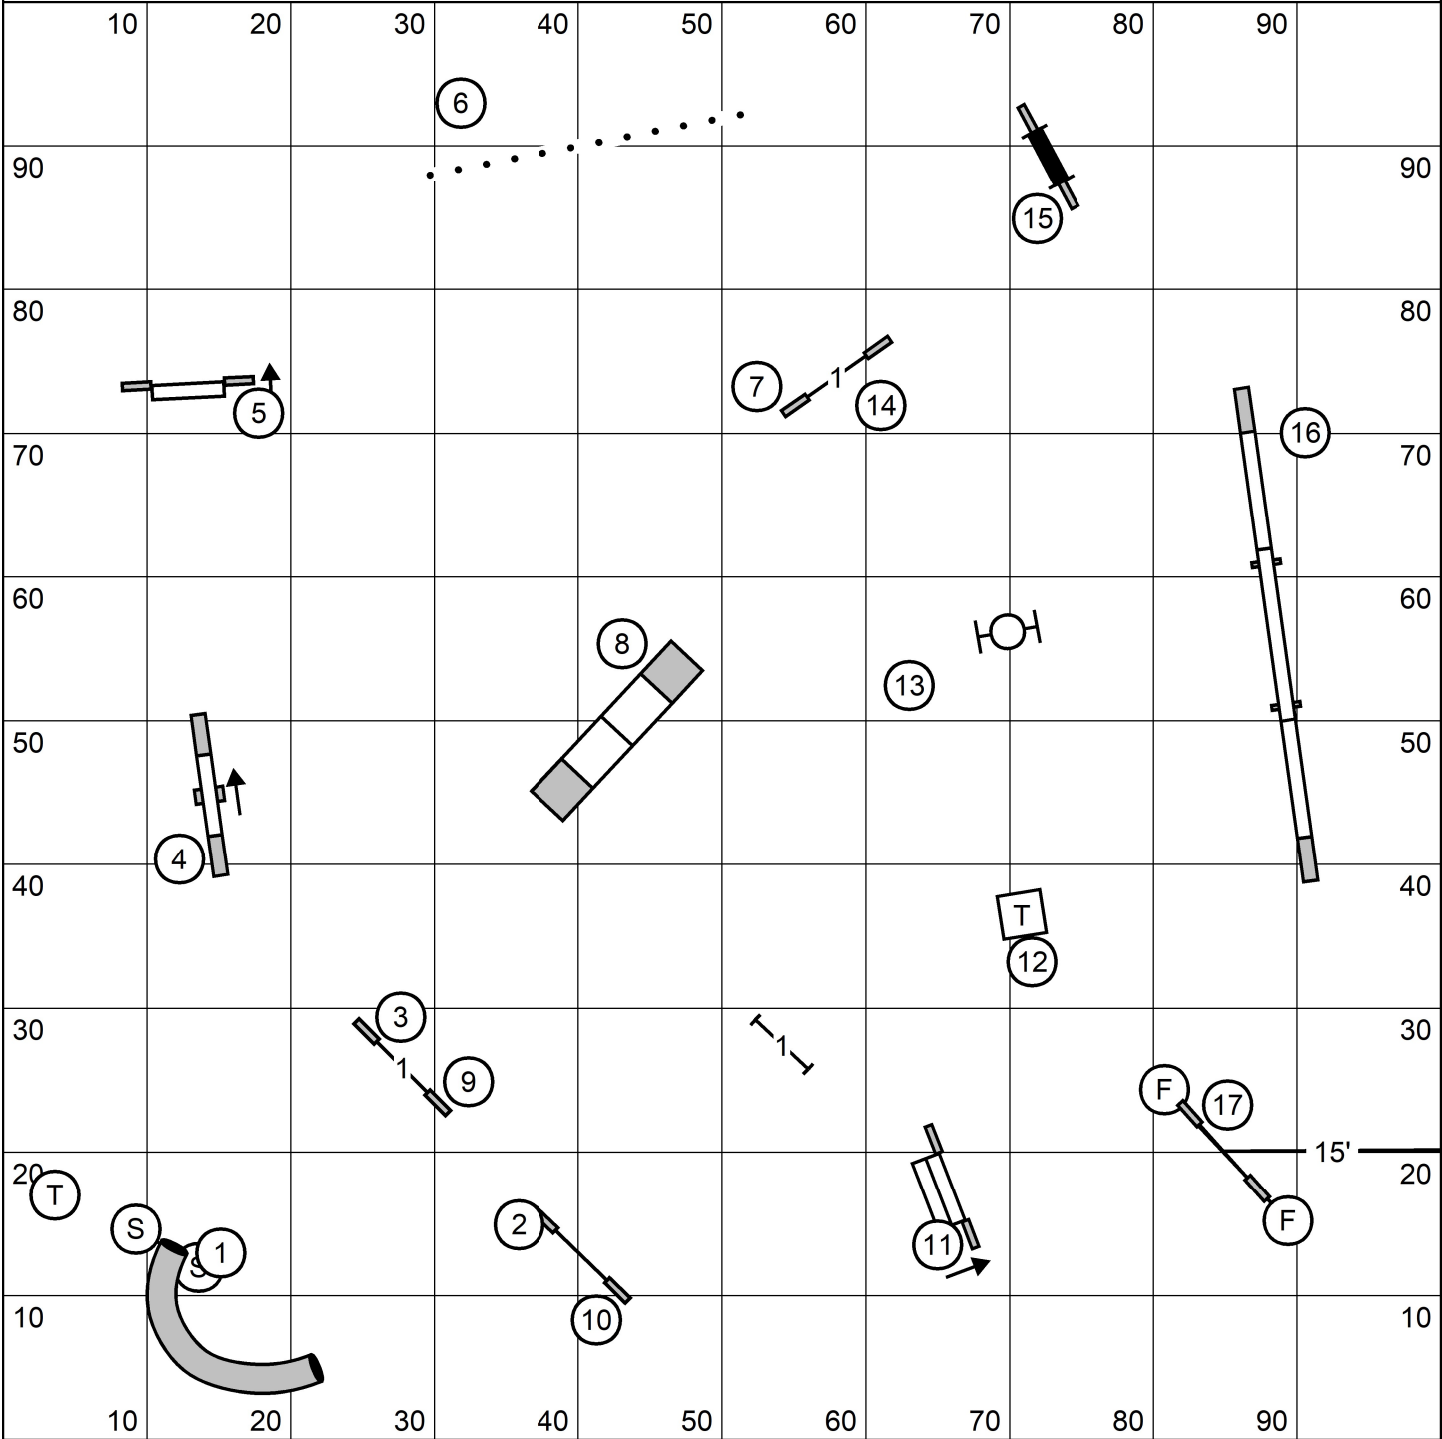

Mid-Hudson Kennel Association, Inc.
Open & P Standard
Sunday, May 1, 2022
Sally Gichner