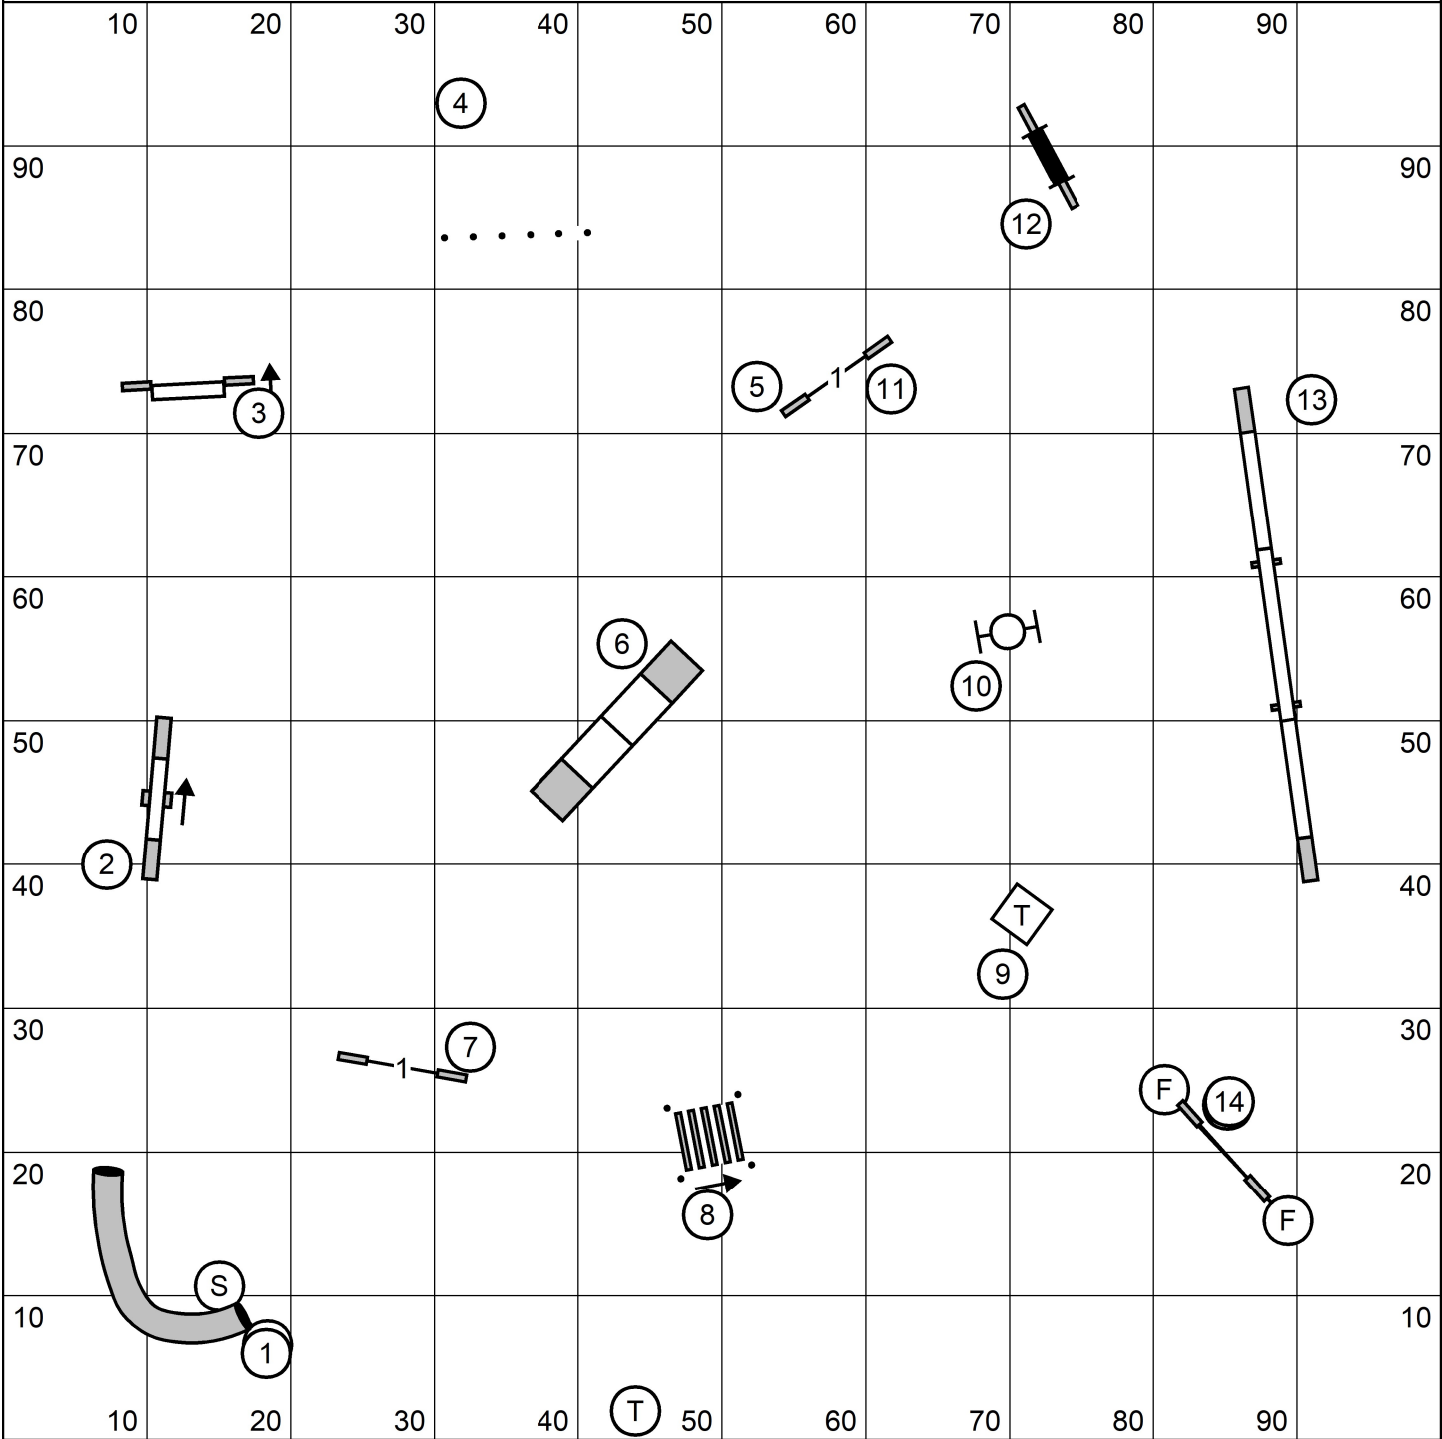

Mid-Hudson Kennel Association, Inc.
Novice & P Standard
Sunday, May 1, 2022
Sally Gichner