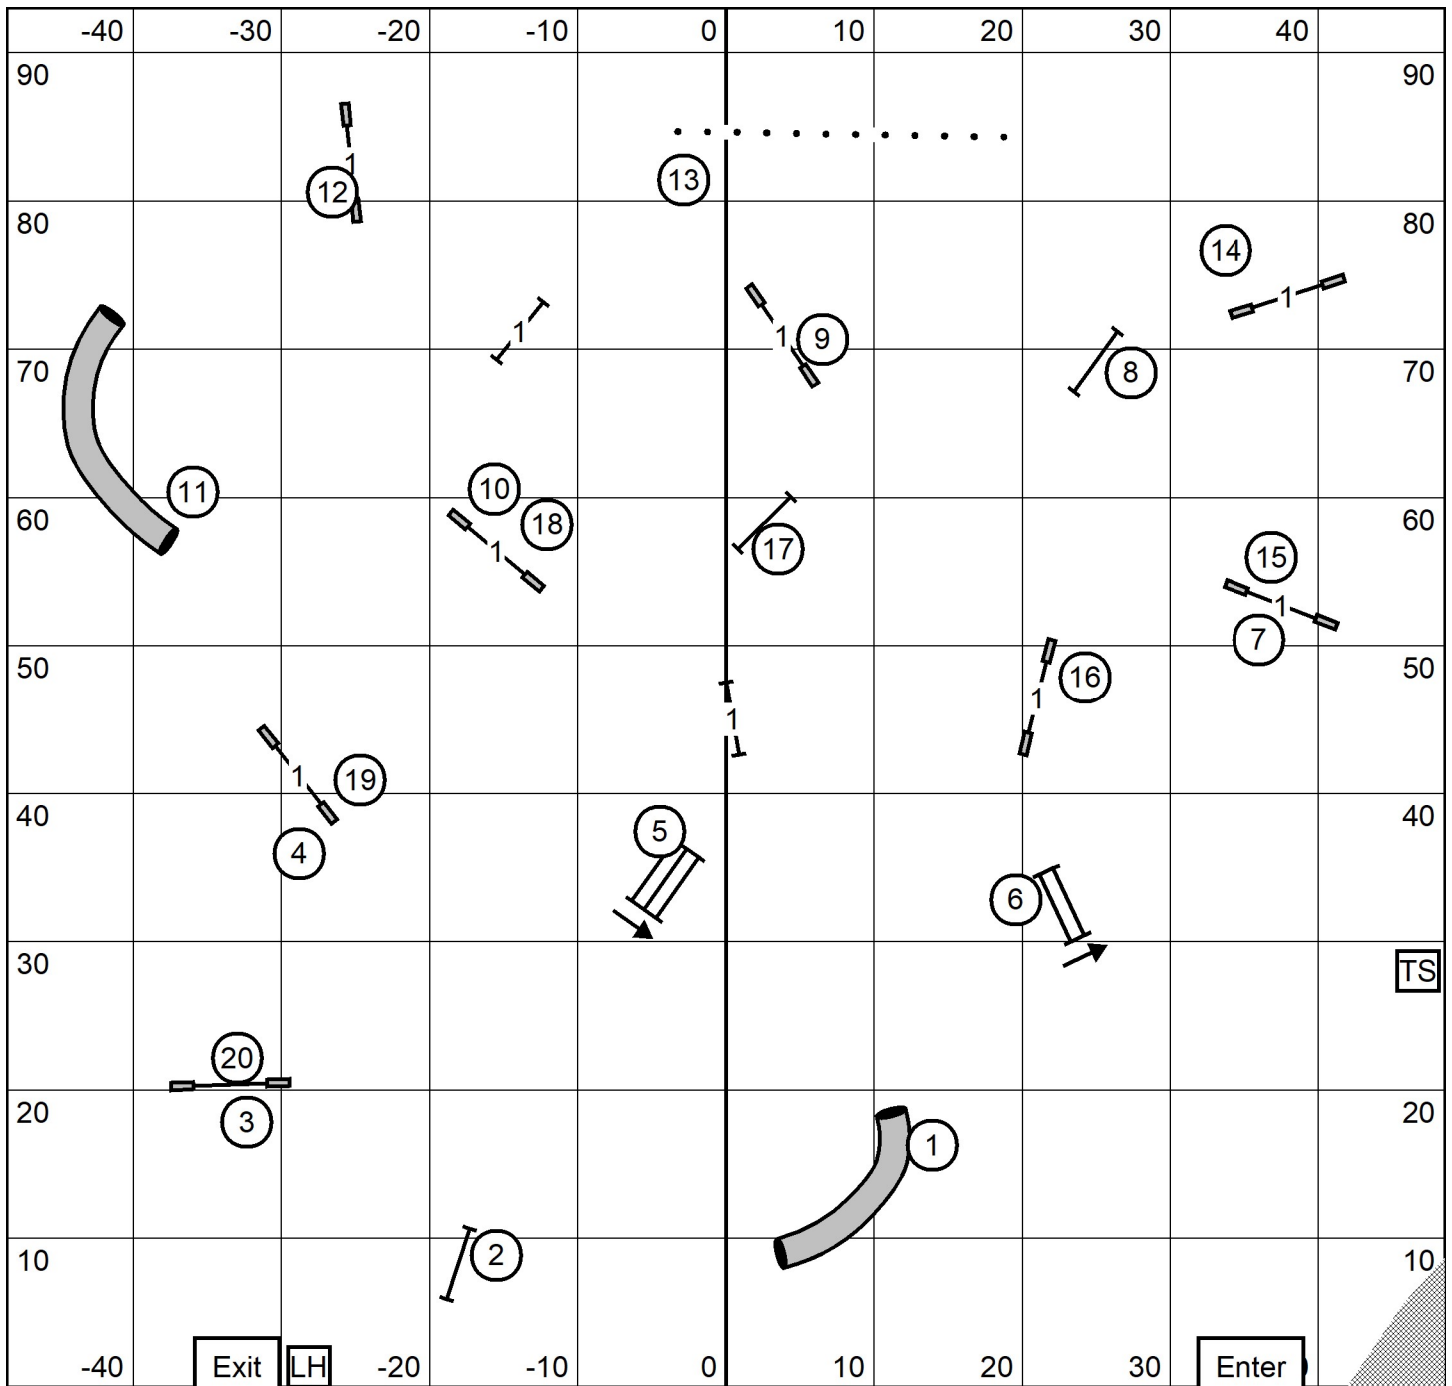

OPEN JWW

PROVIDENCE COUNTY KENNEL CLUB, INC
 SATURDAY: May 14th, 2022 97 x 93
 Sandy Moody Indoors, Turf

PROVIDENCE COUNTY KENNEL CLUB, INC
 SATURDAY: May 14th, 2022 97 x 93
 Sandy Moody Indoors, Turf

NOVICE JWW

PROVIDENCE COUNTY KENNEL CLUB, INC
 SATURDAY: May 14th, 2022 97 x 93
 Sandy Moody Indoors, Turf

EX/MAS JWW

PROVIDENCE COUNTY KENNEL CLUB, INC
 SATURDAY: May 14th, 2022 97 x 93
 Sandy Moody Indoors, Turf