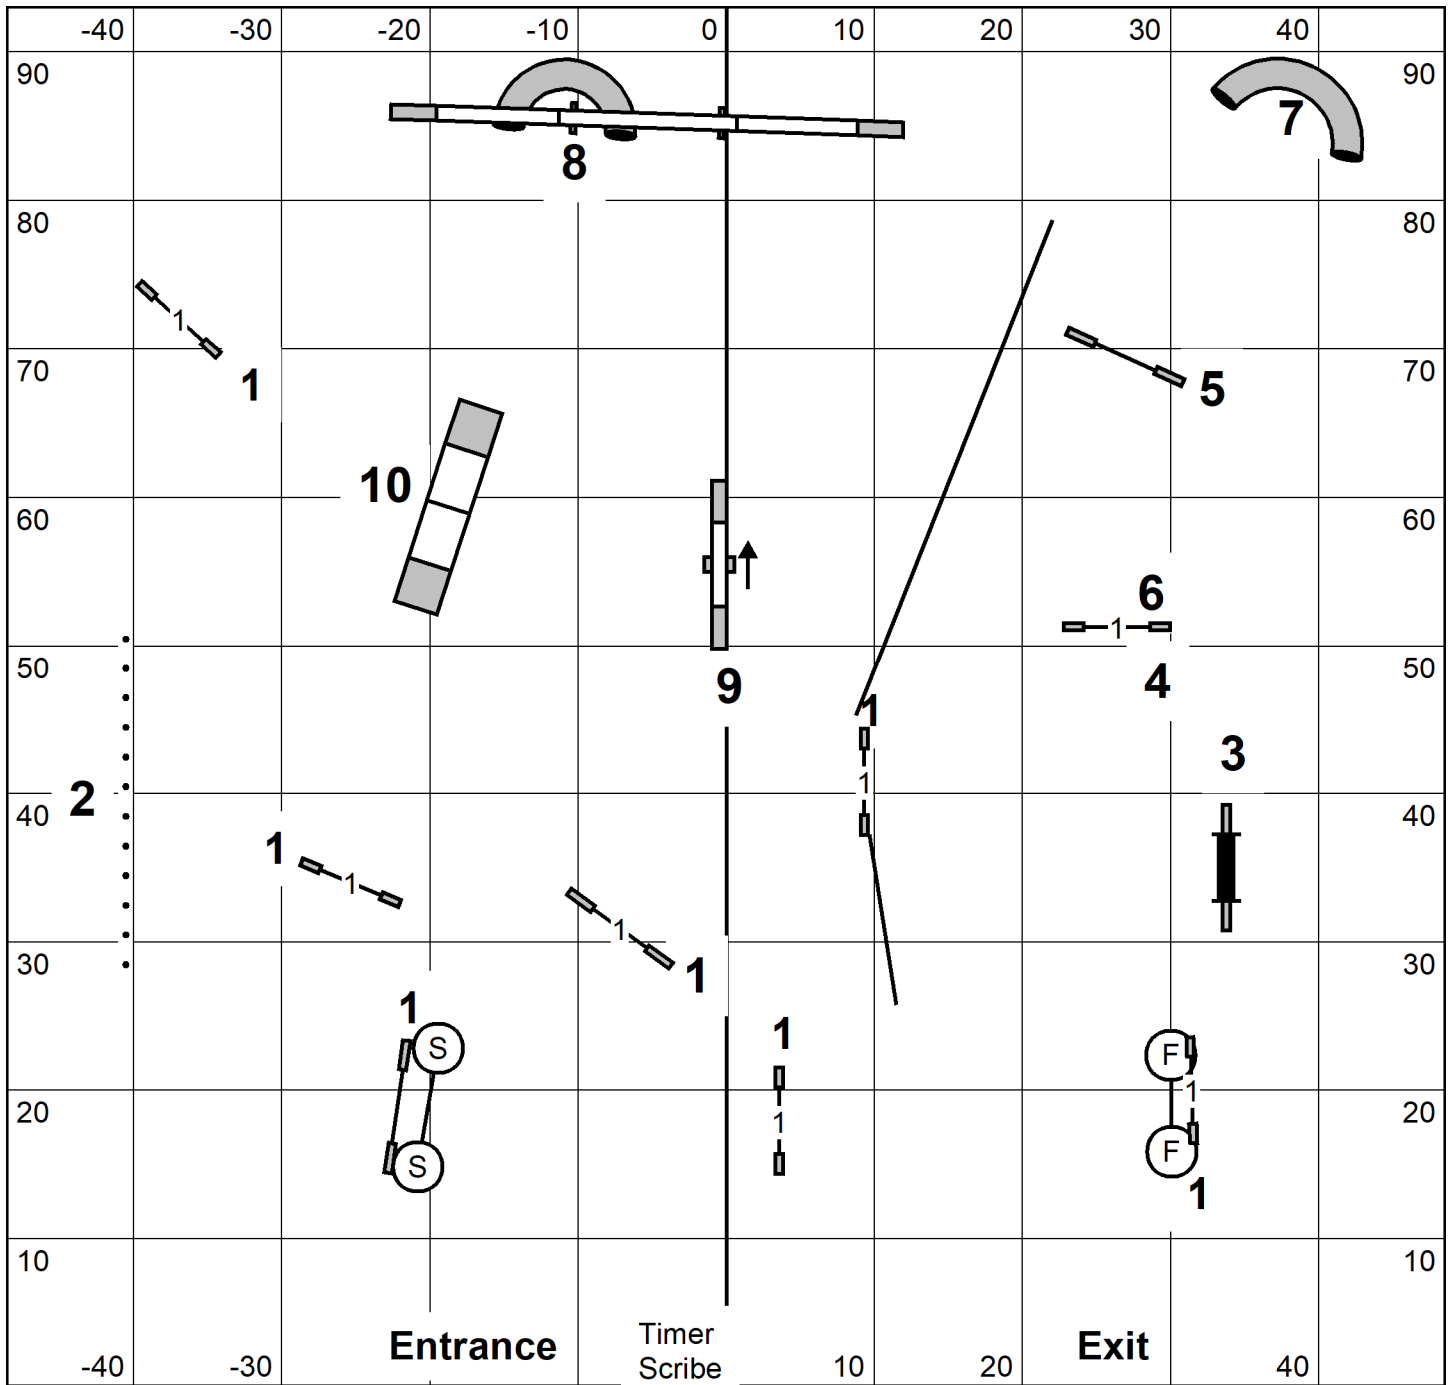

Providence County Kennel Club
Wide World of indoor sports, N.Smithfield, RI
Indoors, Turf 97 x 93
Saturday May 14, 2022
Lavonda L. Herring
FAST

Exc: 4, 5 6