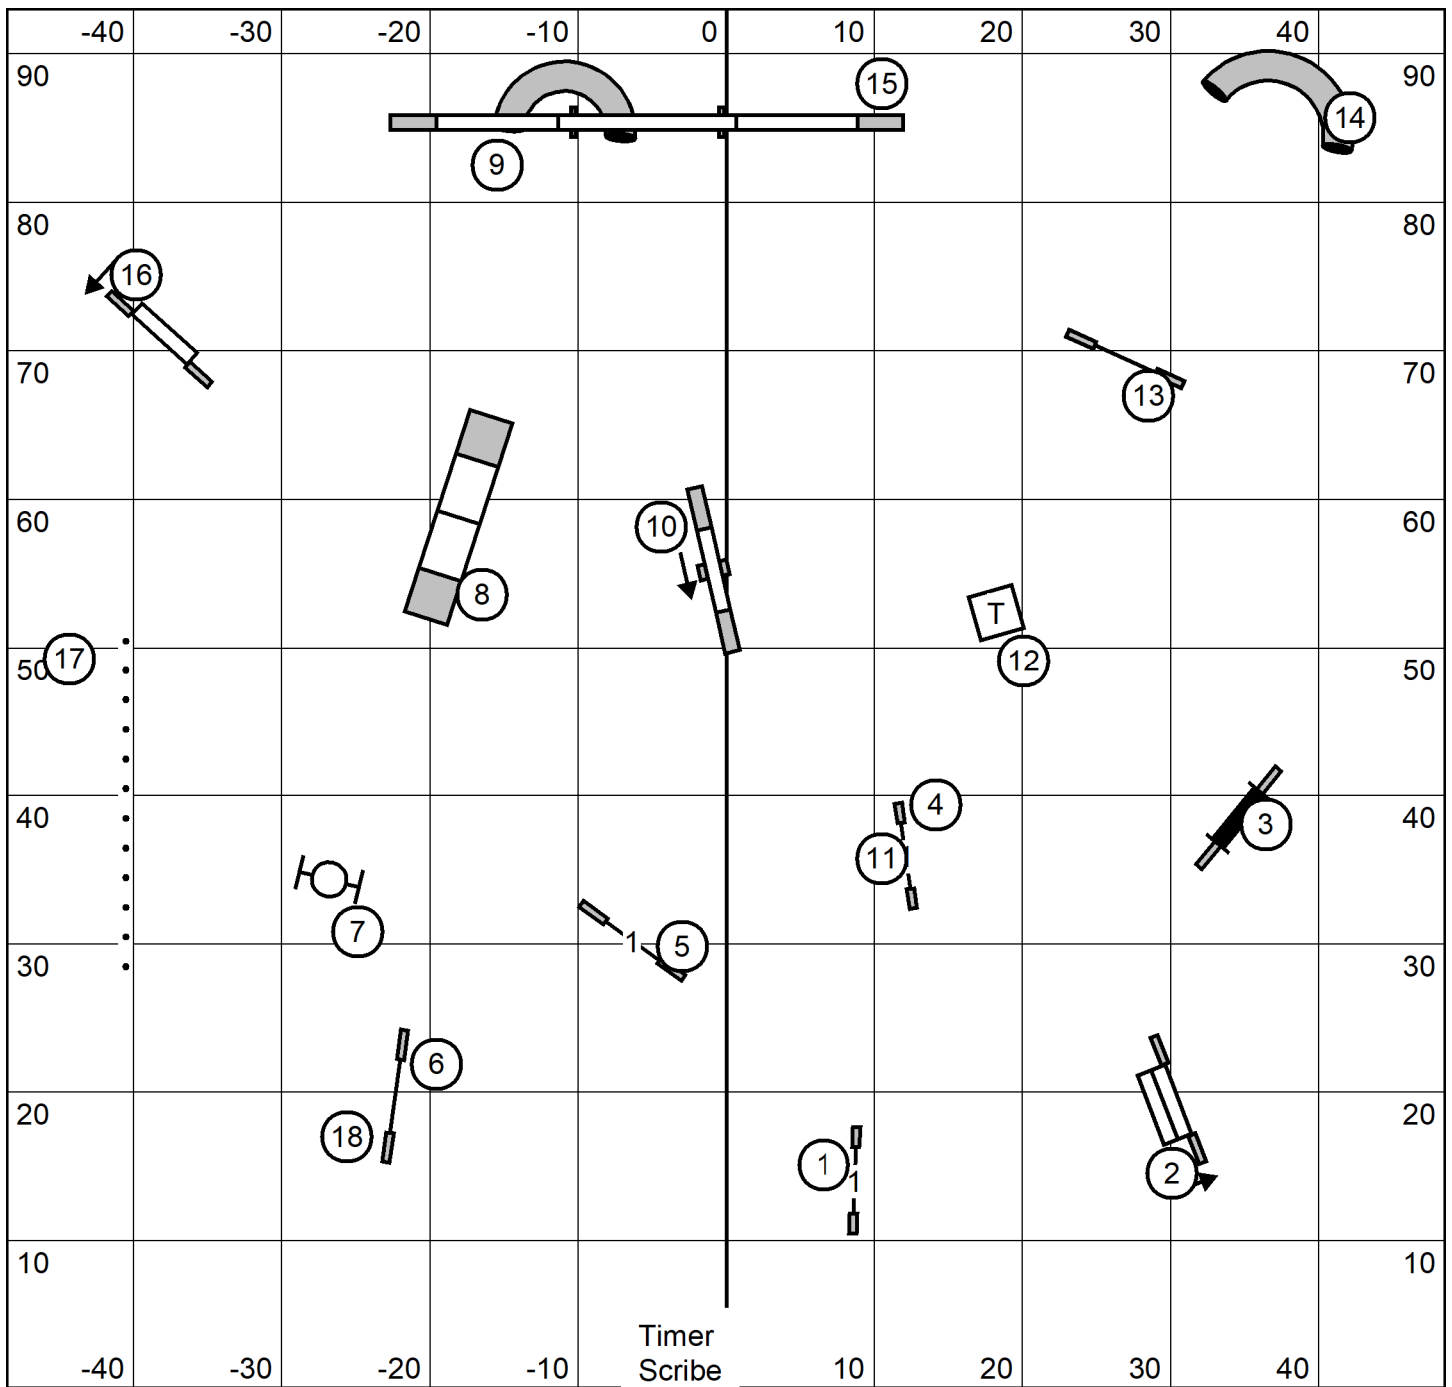

PREMIER JWW

Providence County Kennel Club
 Wide World of indoor sports, N.Smithfield, RI
 Indoors, Turf 97 x 93
 Saturday May 14, 2022
 Lavonda L. Herring
FAST

Exc: 4, 5 6

Providence County Kennel Club
 Wide World of indoor sports, N.Smithfield, RI
 Indoors, Turf 97 x 93
 Saturday May 14, 2022
 Lavonda L. Herring
Exc/Masters Standard