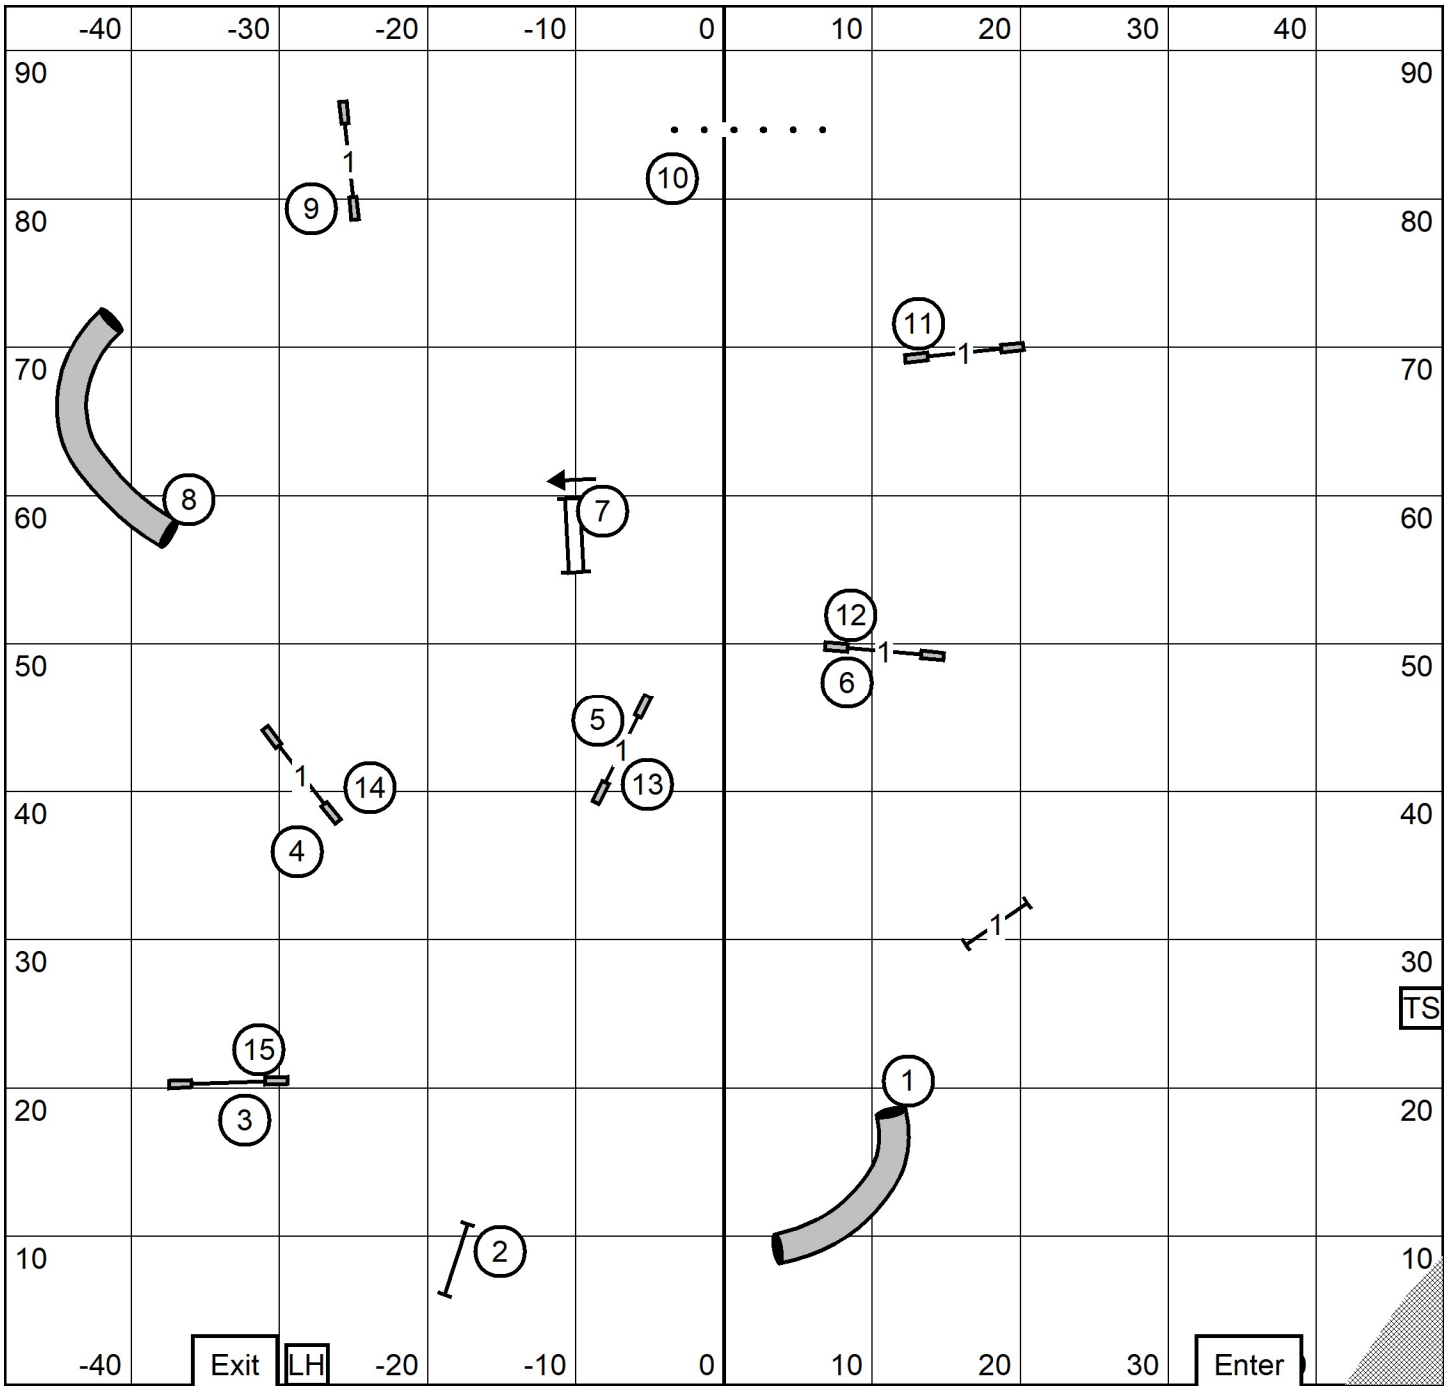

OPEN JWW

PROVIDENCE COUNTY KENNEL CLUB, INC
 SATURDAY: May 14th, 2022 97 x 93
 Sandy Moody Indoors, Turf

PROVIDENCE COUNTY KENNEL CLUB, INC
 SATURDAY: May 14th, 2022 97 x 93
 Sandy Moody Indoors, Turf

NOVICE JWW

PROVIDENCE COUNTY KENNEL CLUB, INC
 SATURDAY: May 14th, 2022 97 x 93
 Sandy Moody Indoors, Turf

EX/MAS JWW

PROVIDENCE COUNTY KENNEL CLUB, INC
 SATURDAY: May 14th, 2022 97 x 93
 Sandy Moody Indoors, Turf