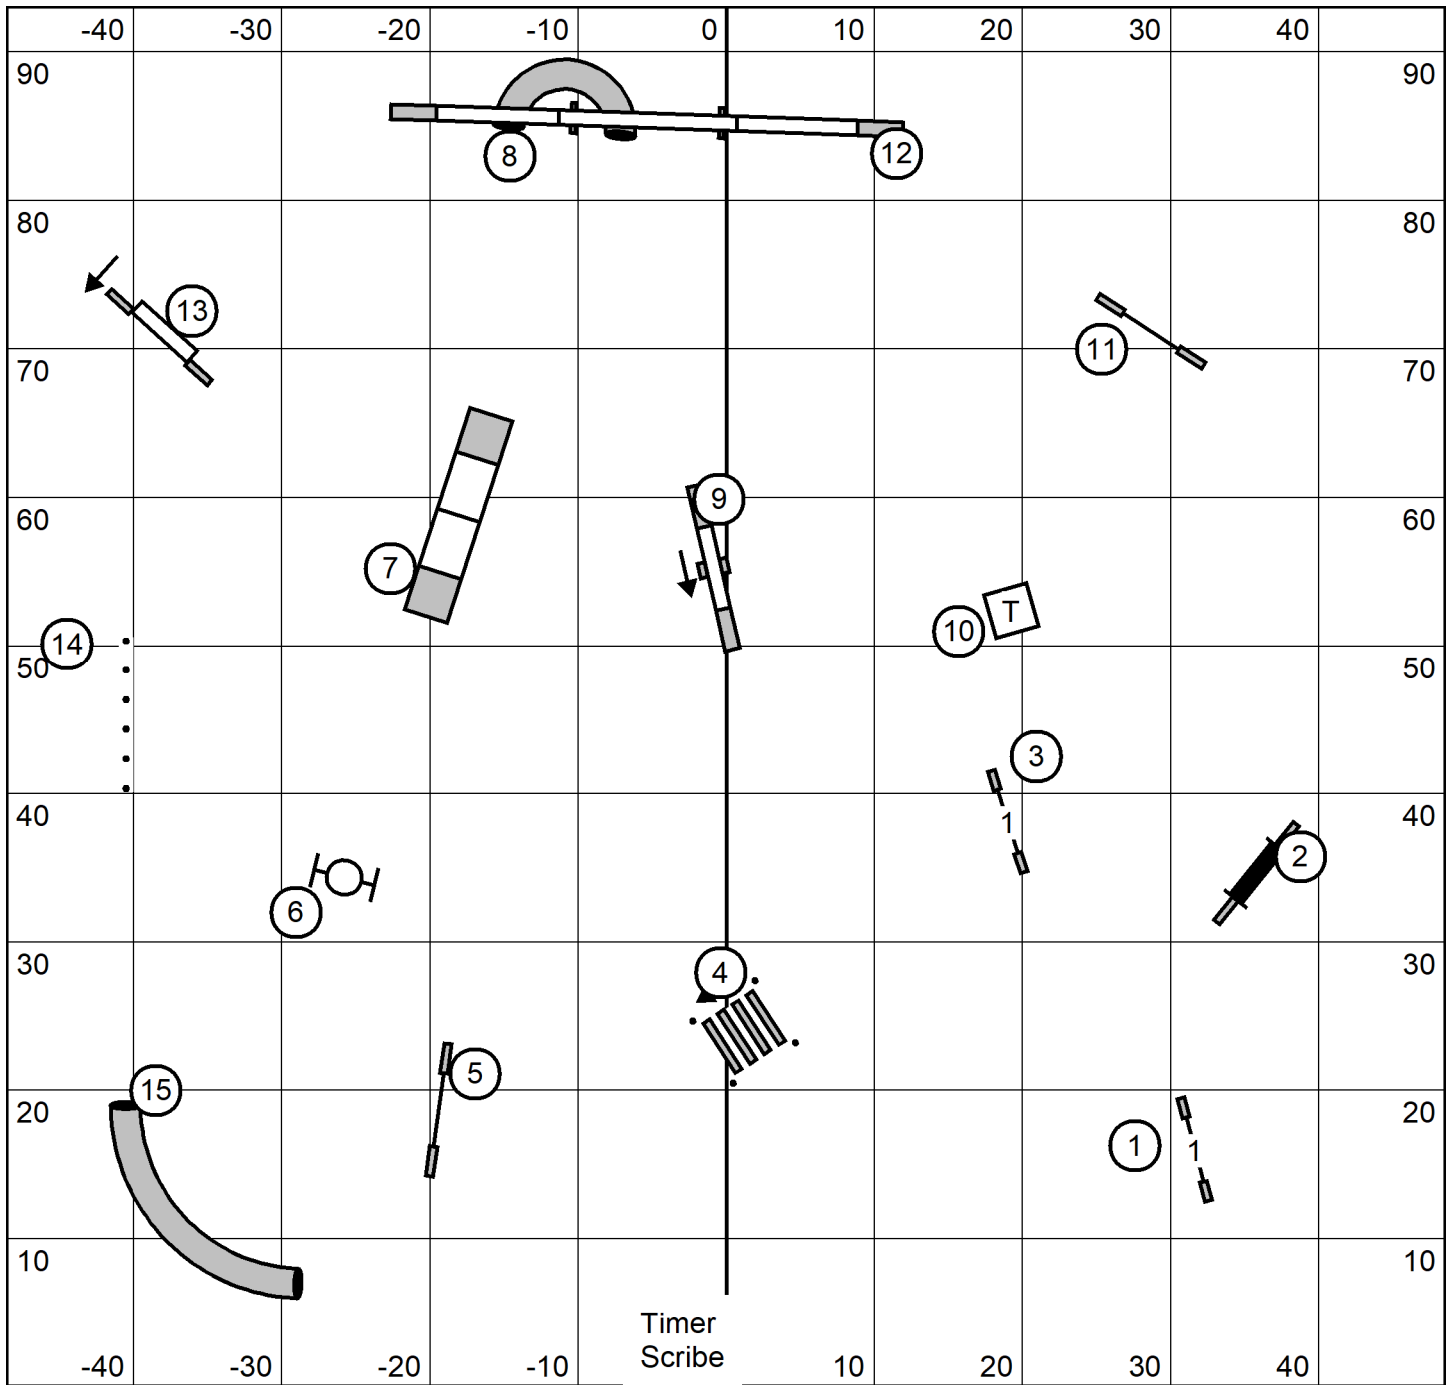

Providence County Kennel Club
Wide World of indoor sports, N. Smithfield, RI
Indoors, Turf 97 x 93
Saturday May 14, 2022
Lavonda L. Herring
Novice Standard