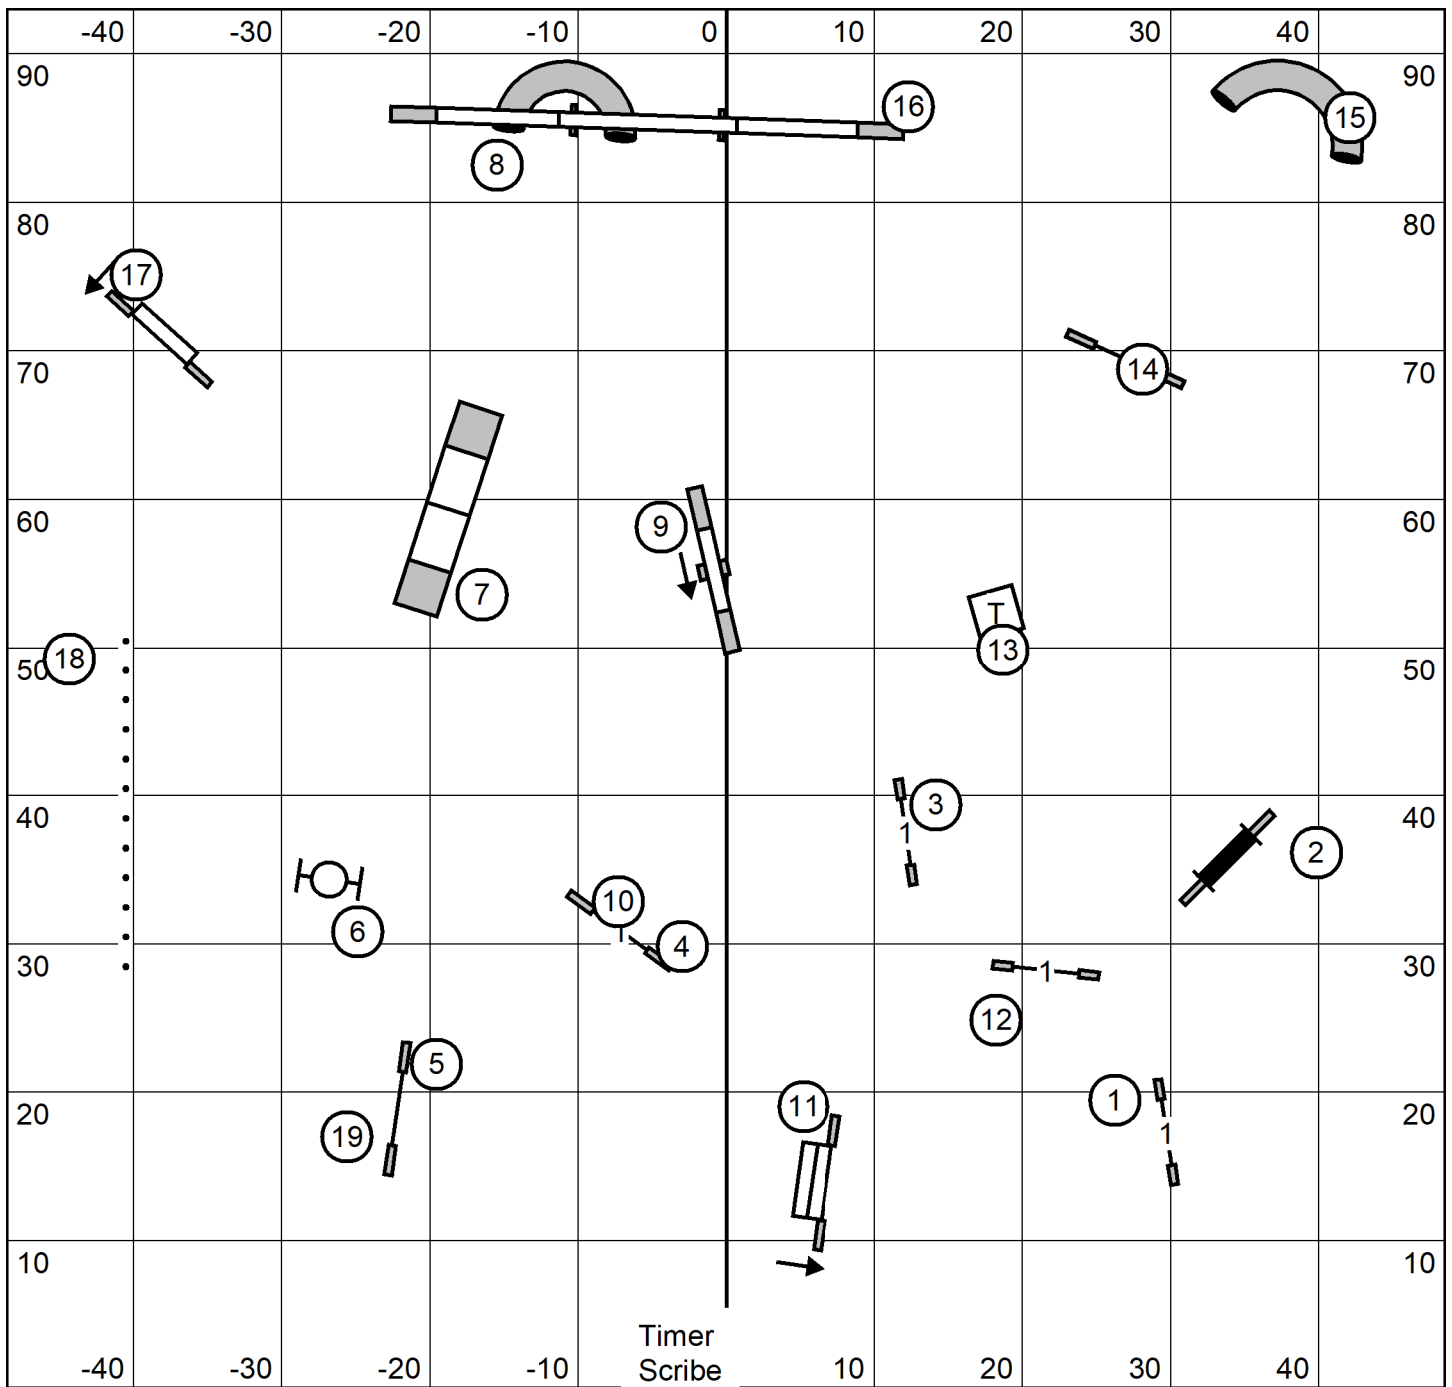

Providence County Kennel Club
Wide World of indoor sports, N.Smithfield, RI
Indoors, Turf 97 x 93
Saturday May 14, 2022
Lavonda L. Herring
Exc/Masters Standard