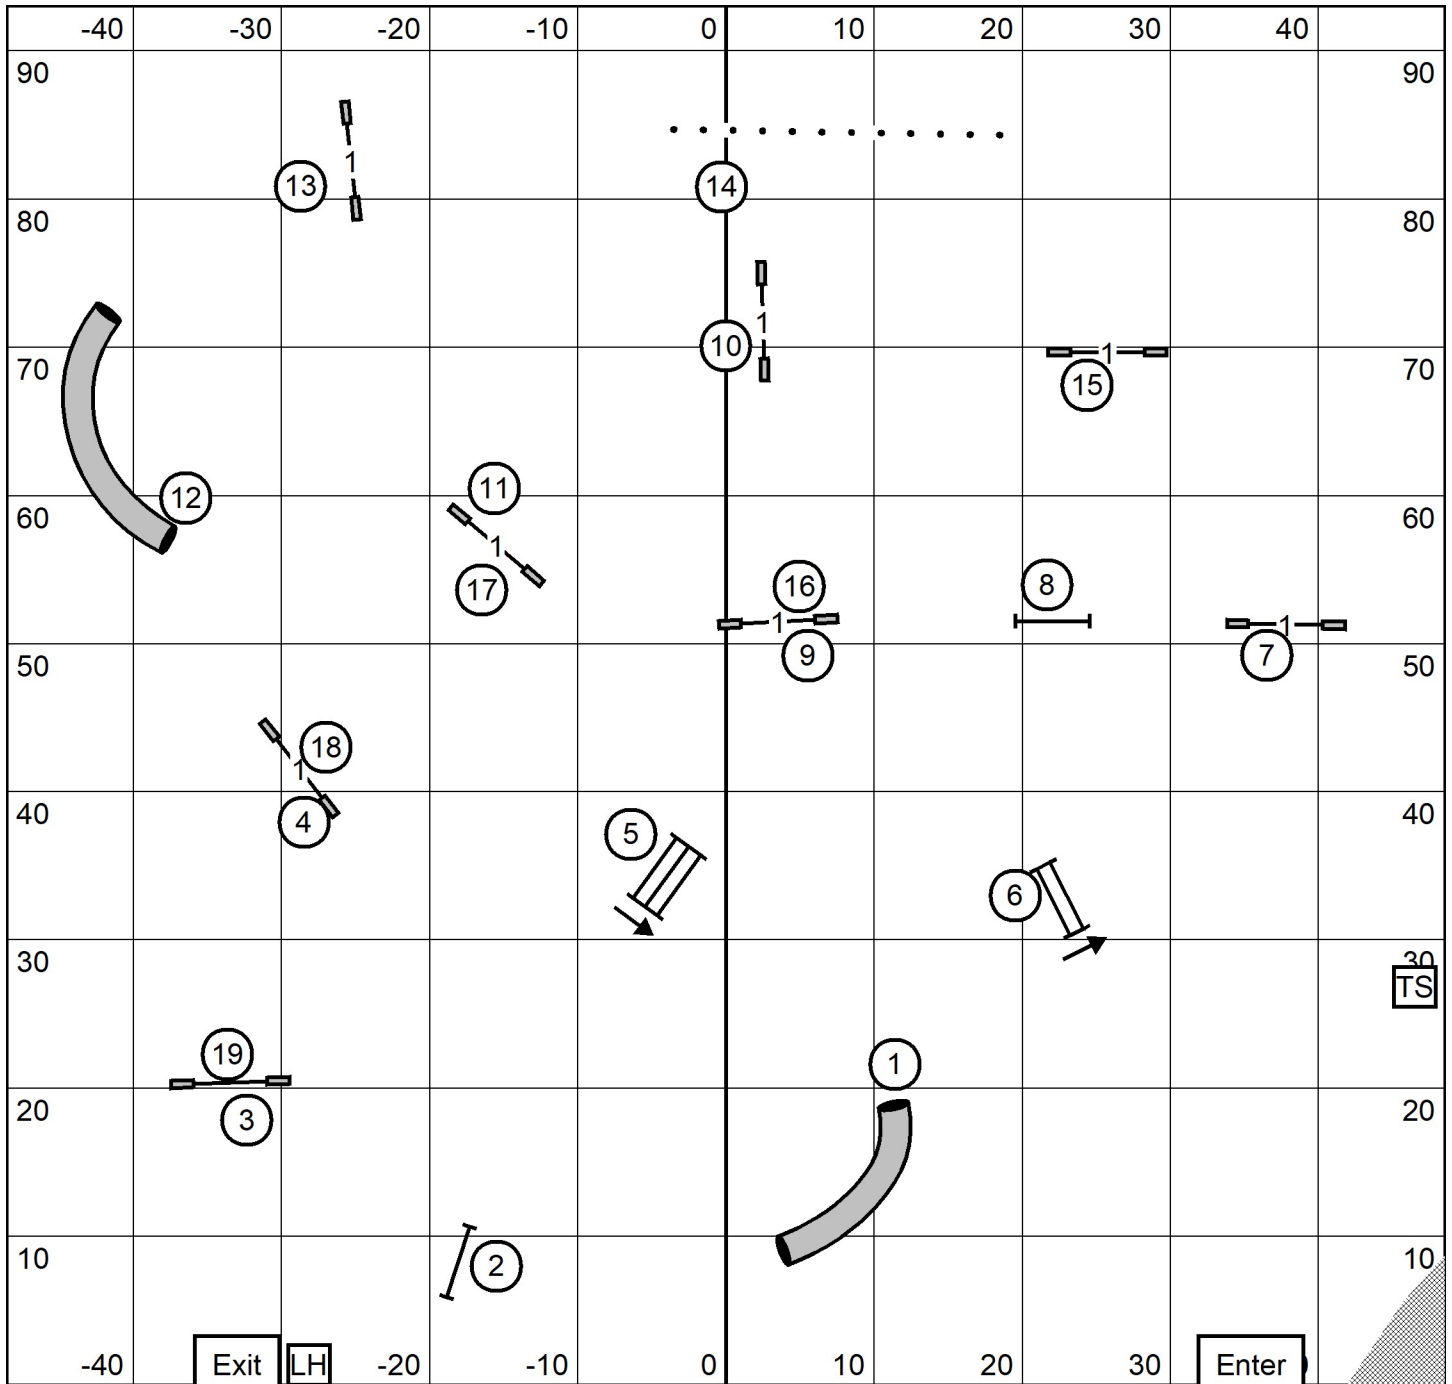

OPEN JWW

PROVIDENCE COUNTY KENNEL CLUB, INC
 SATURDAY: May 14th, 2022 97 x 93
 Sandy Moody Indoors, Turf

PROVIDENCE COUNTY KENNEL CLUB, INC
 SATURDAY: May 14th, 2022 97 x 93
 Sandy Moody Indoors, Turf

NOVICE JWW

PROVIDENCE COUNTY KENNEL CLUB, INC
 SATURDAY: May 14th, 2022 97 x 93
 Sandy Moody Indoors, Turf

EX/MAS JWW

PROVIDENCE COUNTY KENNEL CLUB, INC
 SATURDAY: May 14th, 2022 97 x 93
 Sandy Moody Indoors, Turf