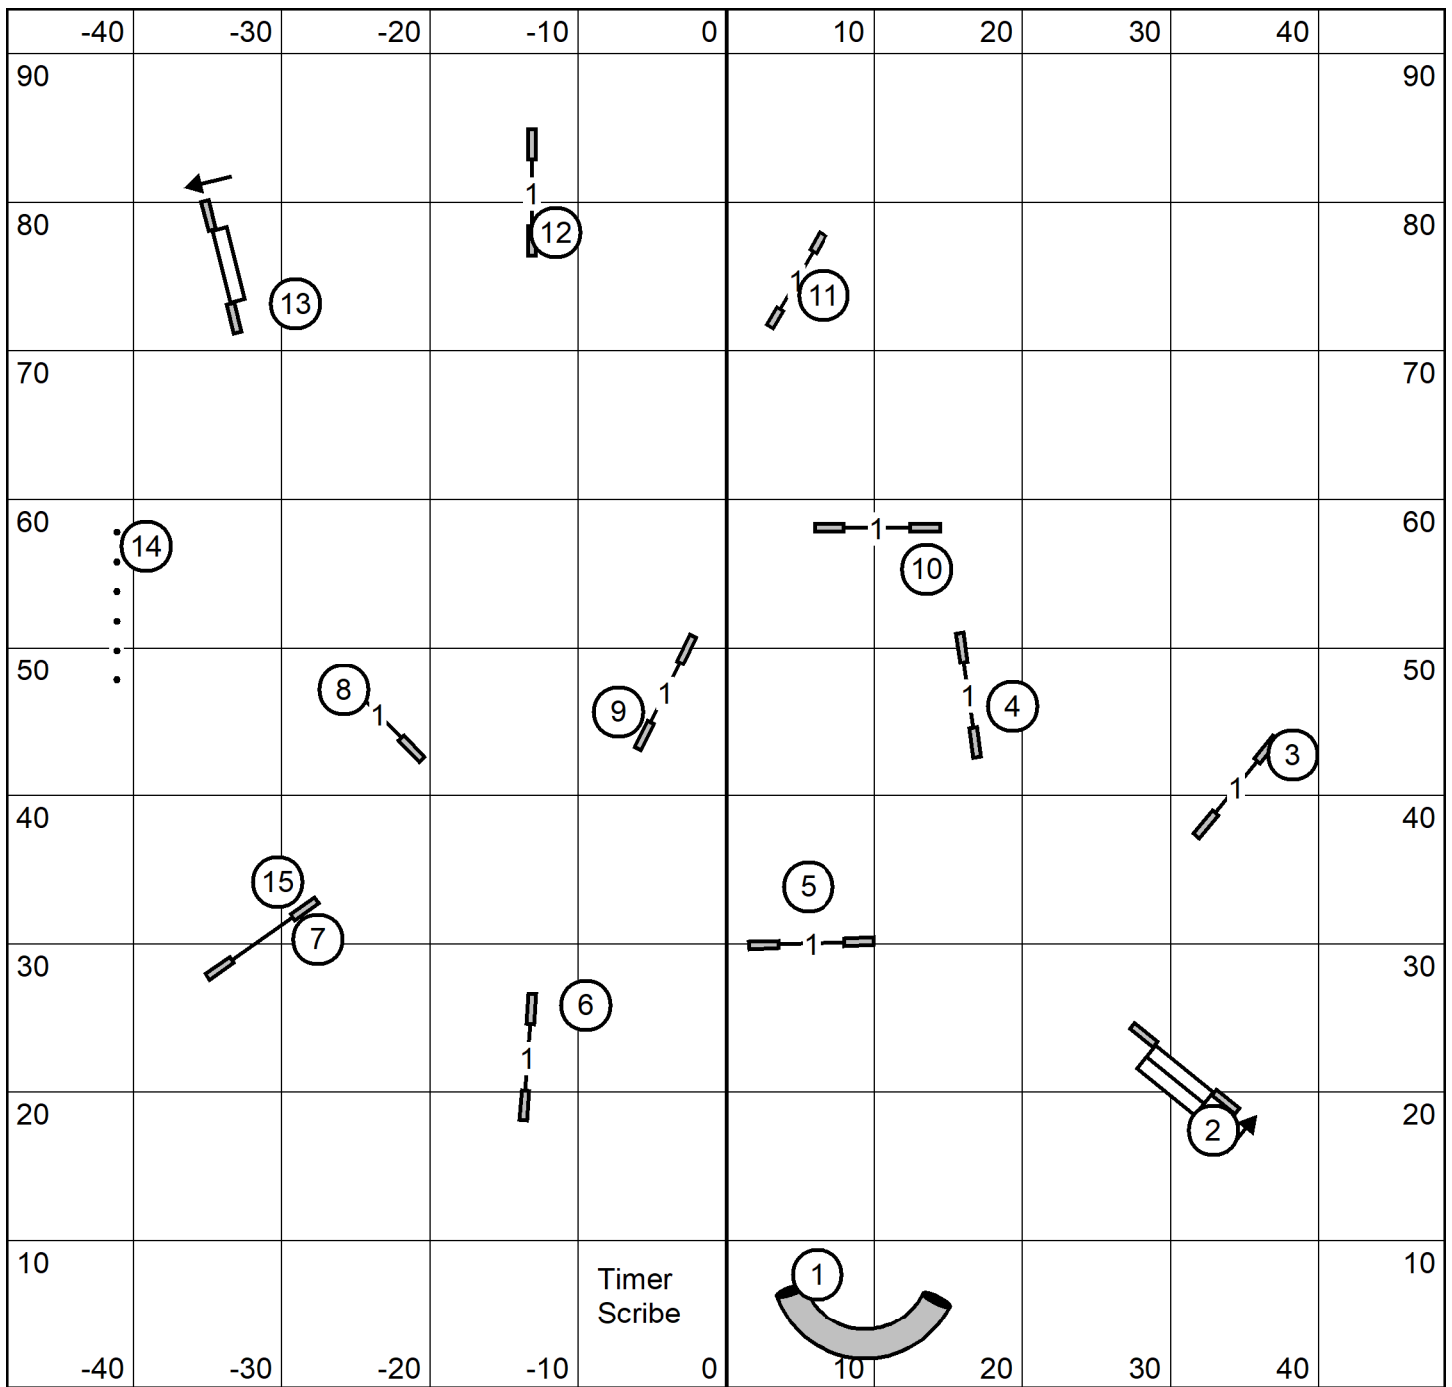

Providence County Kennel Club
Wide World of indoor sports, N.Smithfield, RI
Indoors, Turf 97 x 93
Sunday May 15, 2022
Lavonda L. Herring
Novice Jww