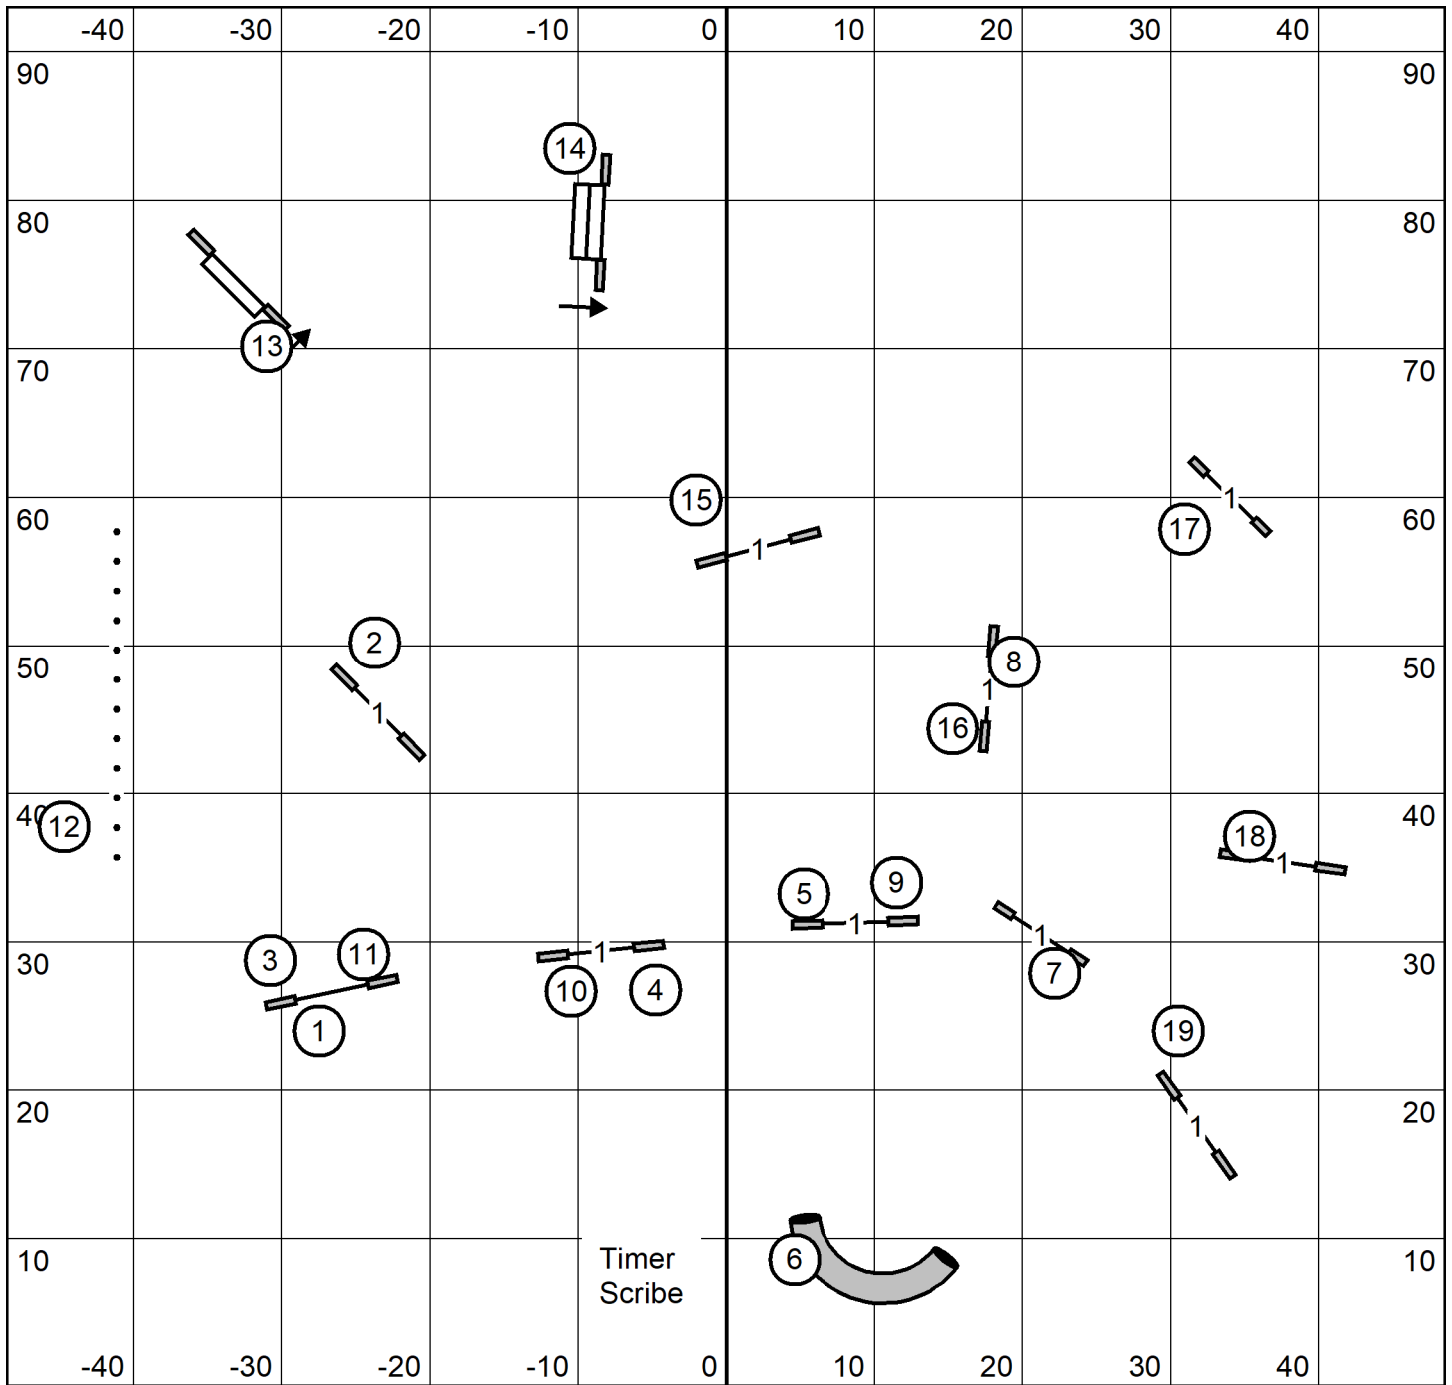

Providence County Kennel Club
Wide World of indoor sports, N.Smithfield, RI
Indoors, Turf 97 x 93
Sunday May 15, 2022
Lavonda L. Herring
Premier Jww