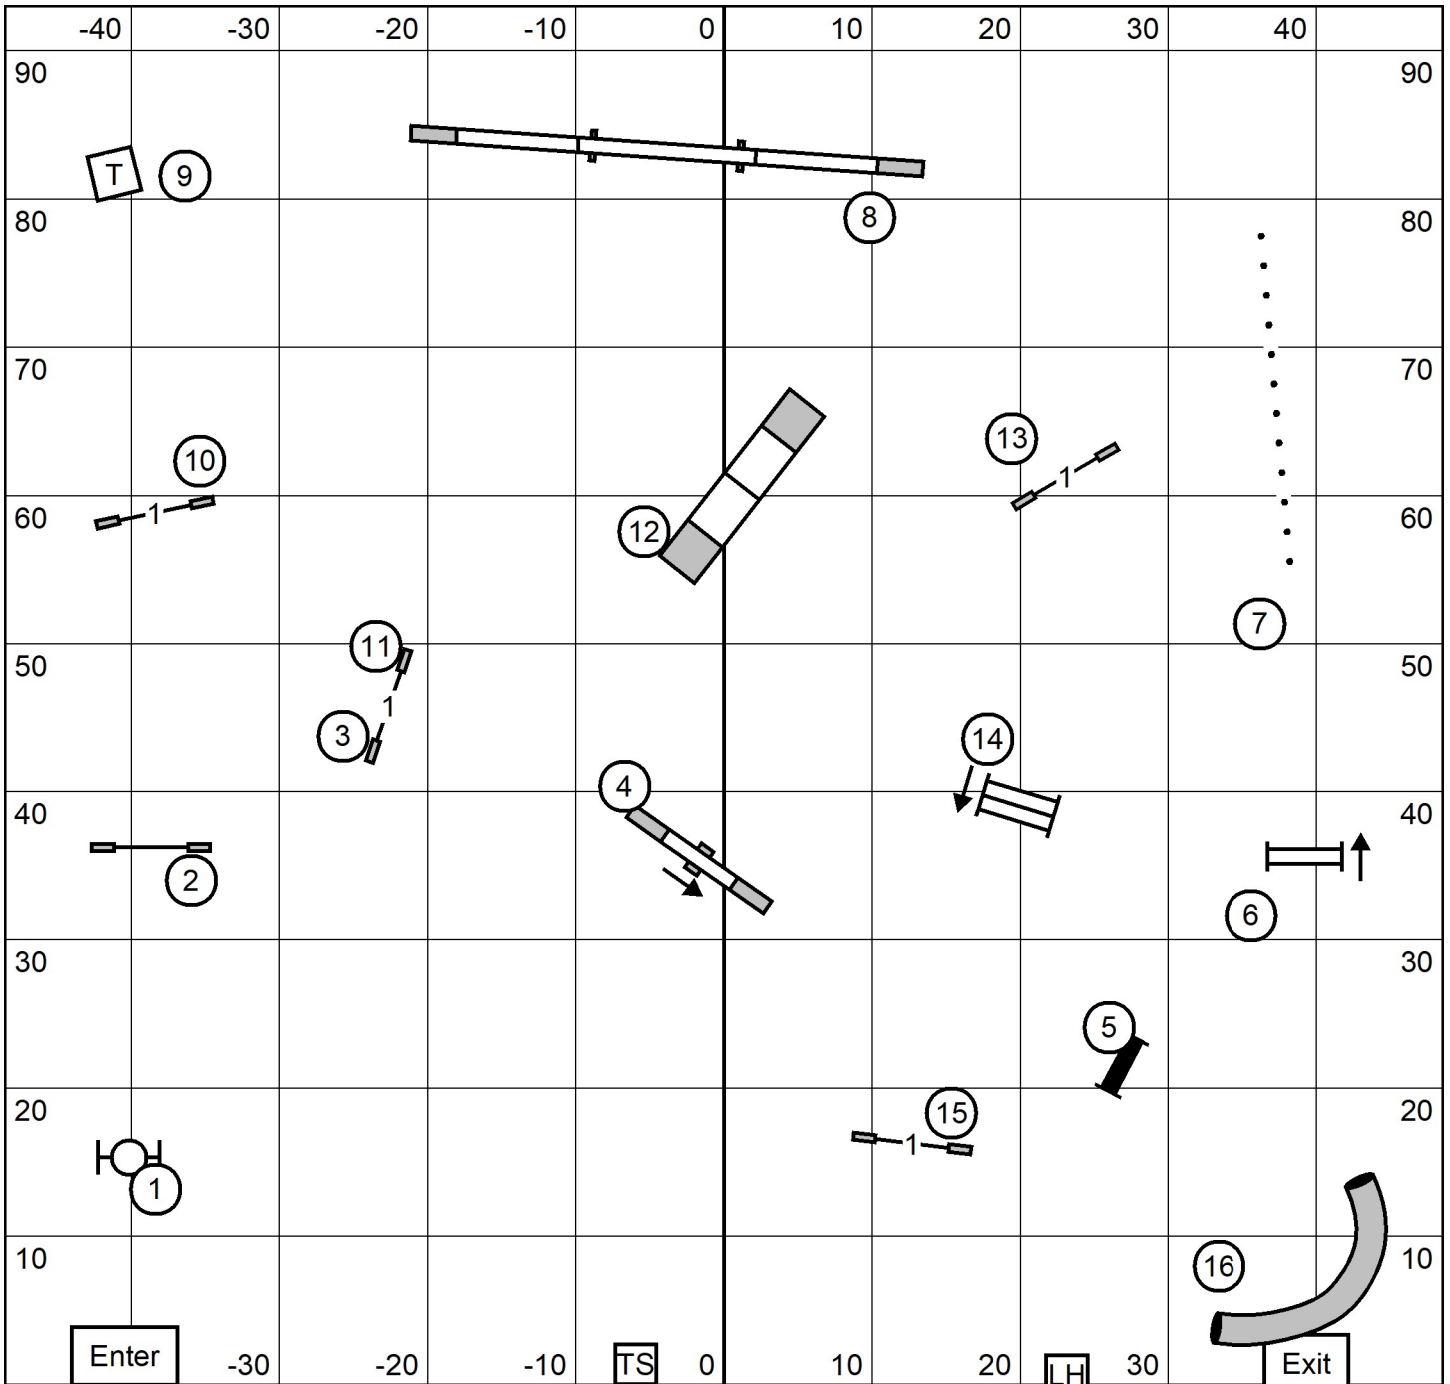

PROVIDENCE COUNTY KENNEL CLUB, INC  
 SUNDAY: May 15th, 2022      97 x 93  
 Sandy Moody                      Indoors, Turf

# PREMIER STANDARD

PROVIDENCE COUNTY KENNEL CLUB, INC  
 SUNDAY: May 15th, 2022      97 x 93  
 Sandy Moody                      Indoors, Turf

# EX/MAS STANDARD

PROVIDENCE COUNTY KENNEL CLUB, INC  
 SUNDAY: May 15th, 2022      97 x 93  
 Sandy Moody                      Indoors, Turf

# OPEN STANDARD

PROVIDENCE COUNTY KENNEL CLUB, INC  
 SUNDAY: May 15th, 2022      97 x 93  
 Sandy Moody                      Indoors, Turf