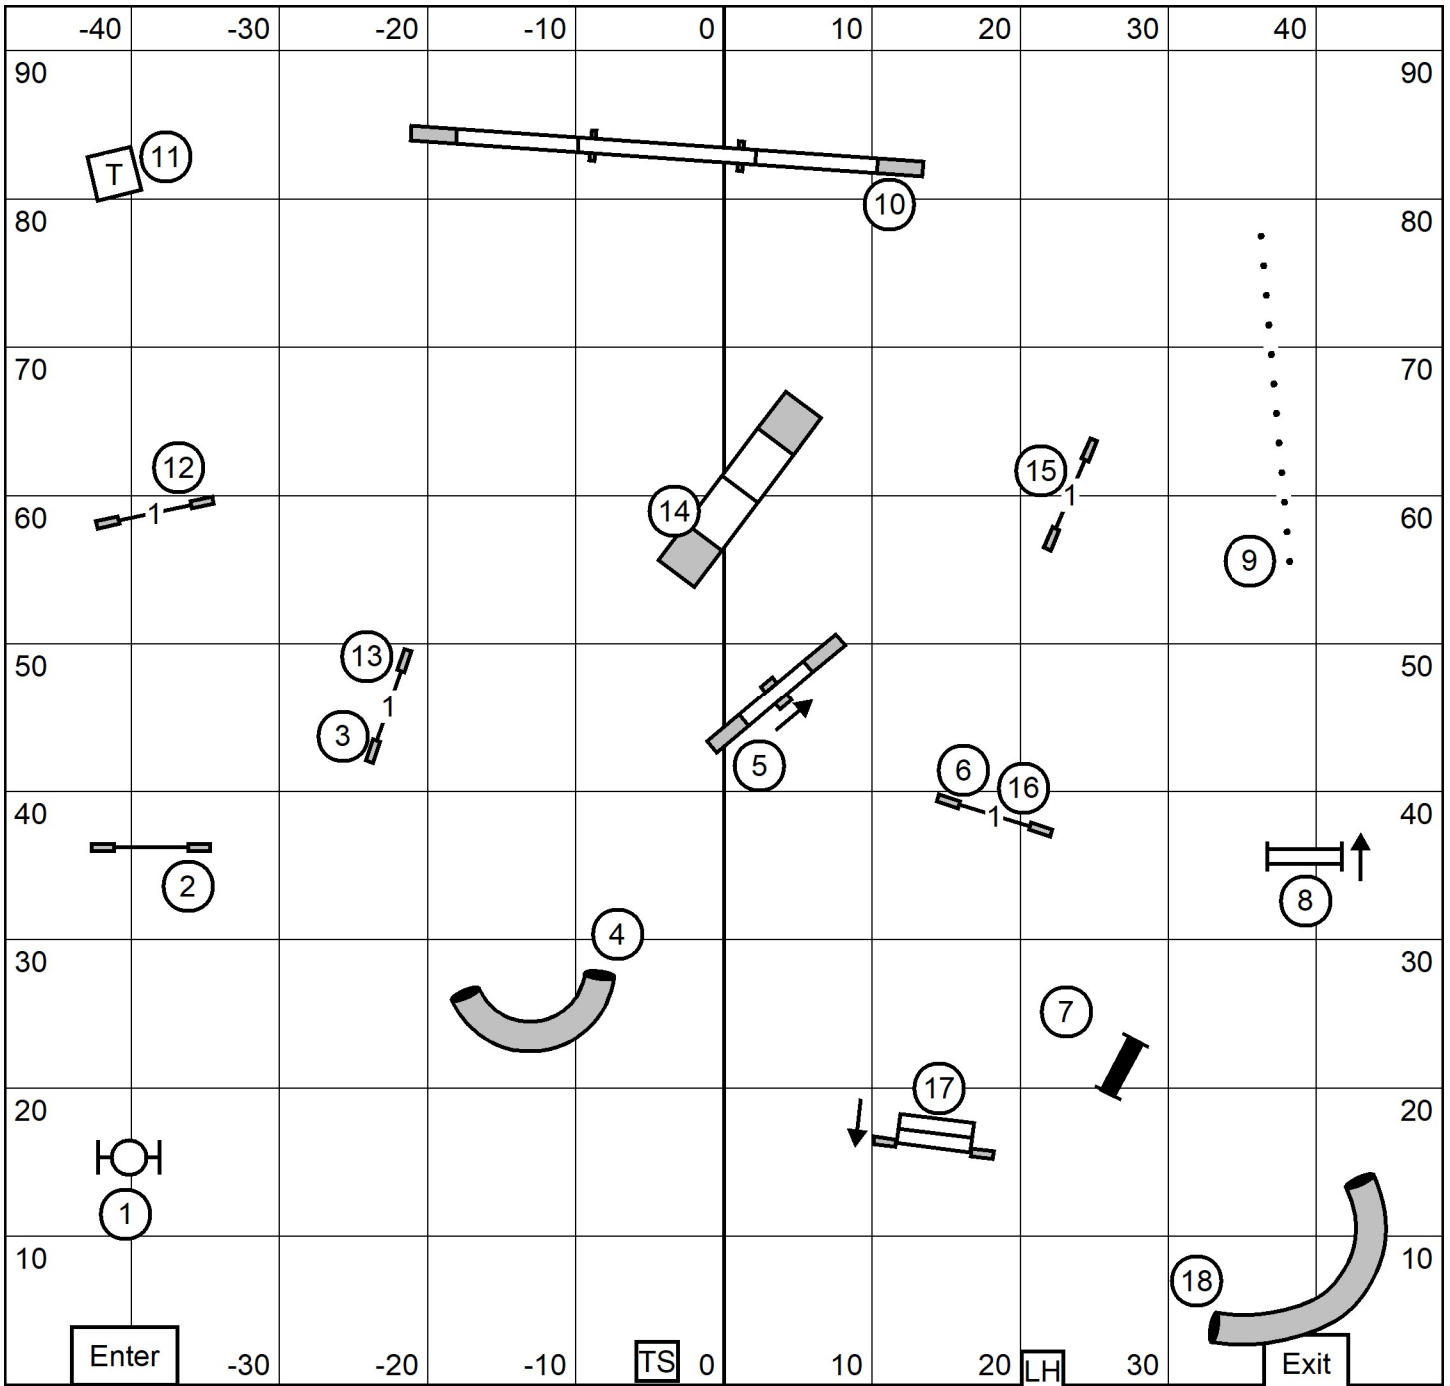

PROVIDENCE COUNTY KENNEL CLUB, INC  
 SUNDAY: May 15th, 2022      97 x 93  
 Sandy Moody                      Indoors, Turf

# PREMIER STANDARD

PROVIDENCE COUNTY KENNEL CLUB, INC  
 SUNDAY: May 15th, 2022      97 x 93  
 Sandy Moody                      Indoors, Turf

# EX/MAS STANDARD

PROVIDENCE COUNTY KENNEL CLUB, INC  
 SUNDAY: May 15th, 2022      97 x 93  
 Sandy Moody                      Indoors, Turf

# OPEN STANDARD

PROVIDENCE COUNTY KENNEL CLUB, INC  
 SUNDAY: May 15th, 2022      97 x 93  
 Sandy Moody                      Indoors, Turf