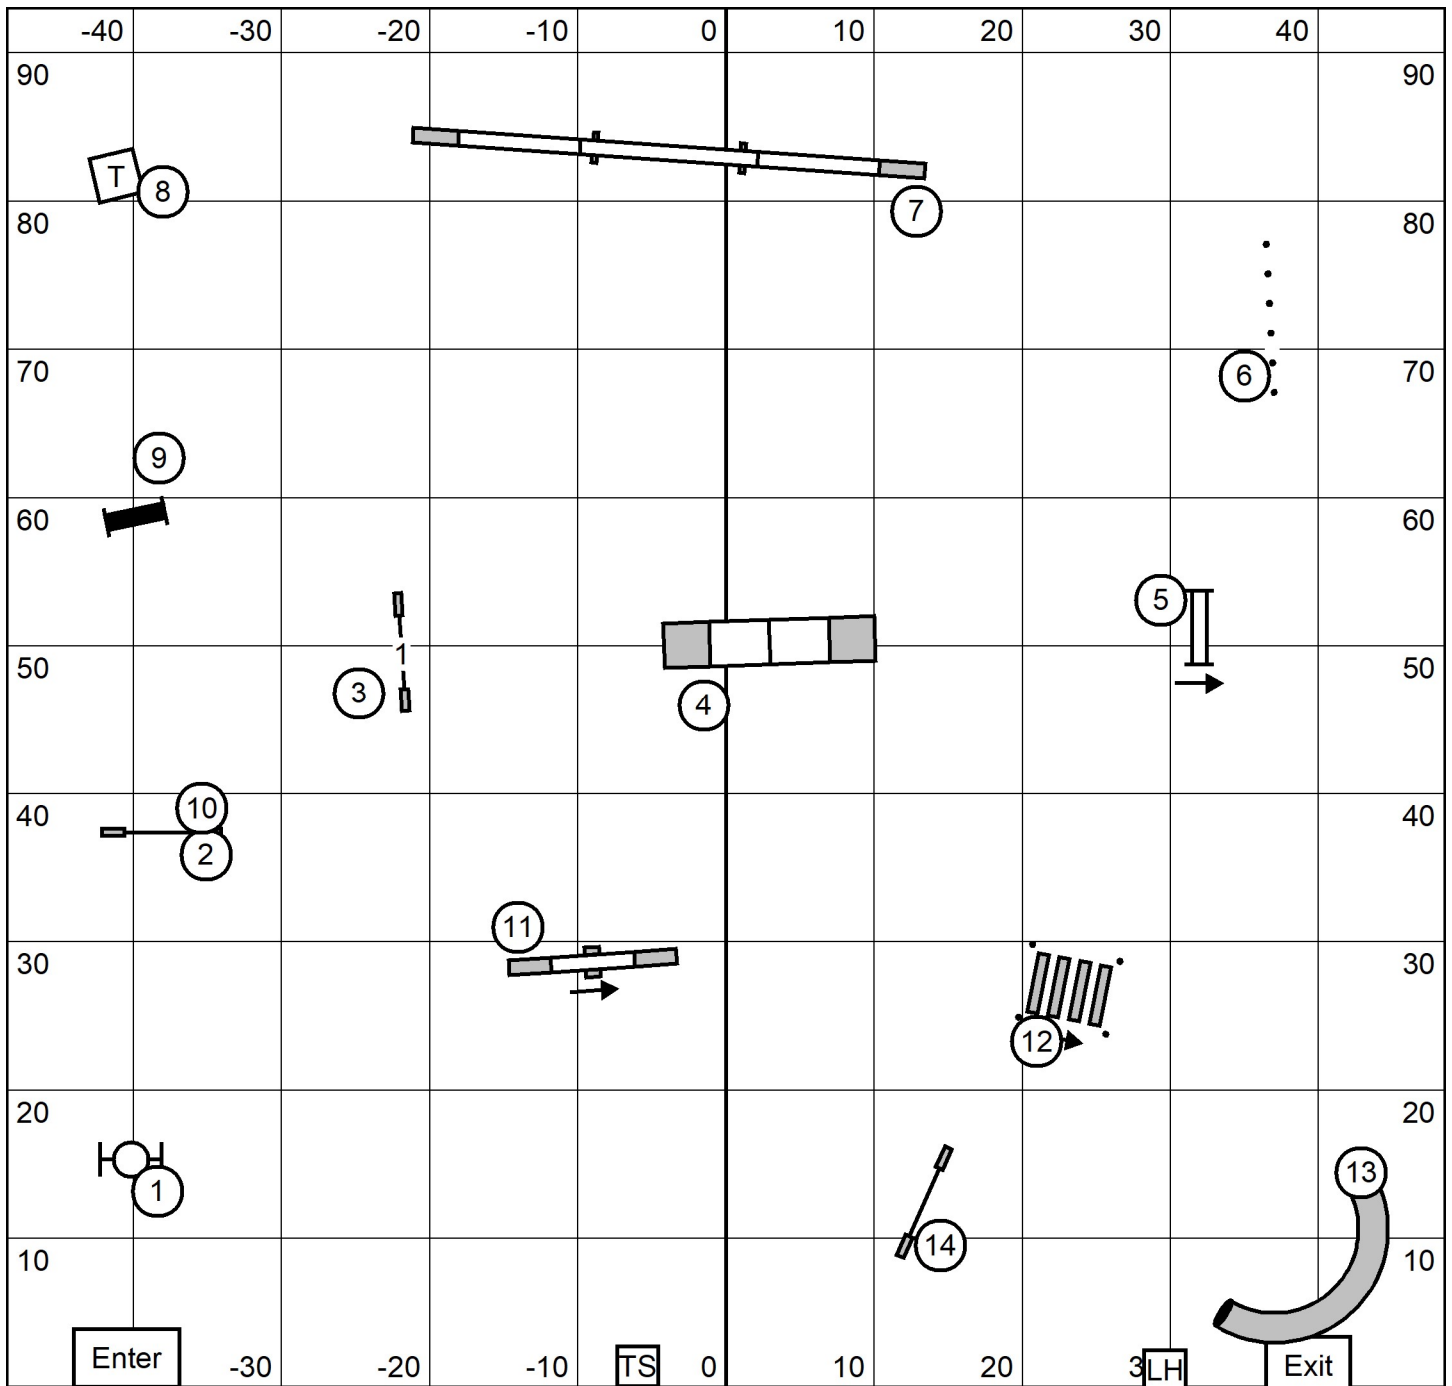

# PREMIER STANDARD

PROVIDENCE COUNTY KENNEL CLUB, INC  
 SUNDAY: May 15th, 2022      97 x 93  
 Sandy Moody                      Indoors, Turf

# EX/MAS STANDARD

PROVIDENCE COUNTY KENNEL CLUB, INC  
 SUNDAY: May 15th, 2022      97 x 93  
 Sandy Moody                      Indoors, Turf

# OPEN STANDARD

PROVIDENCE COUNTY KENNEL CLUB, INC  
 SUNDAY: May 15th, 2022      97 x 93  
 Sandy Moody                      Indoors, Turf