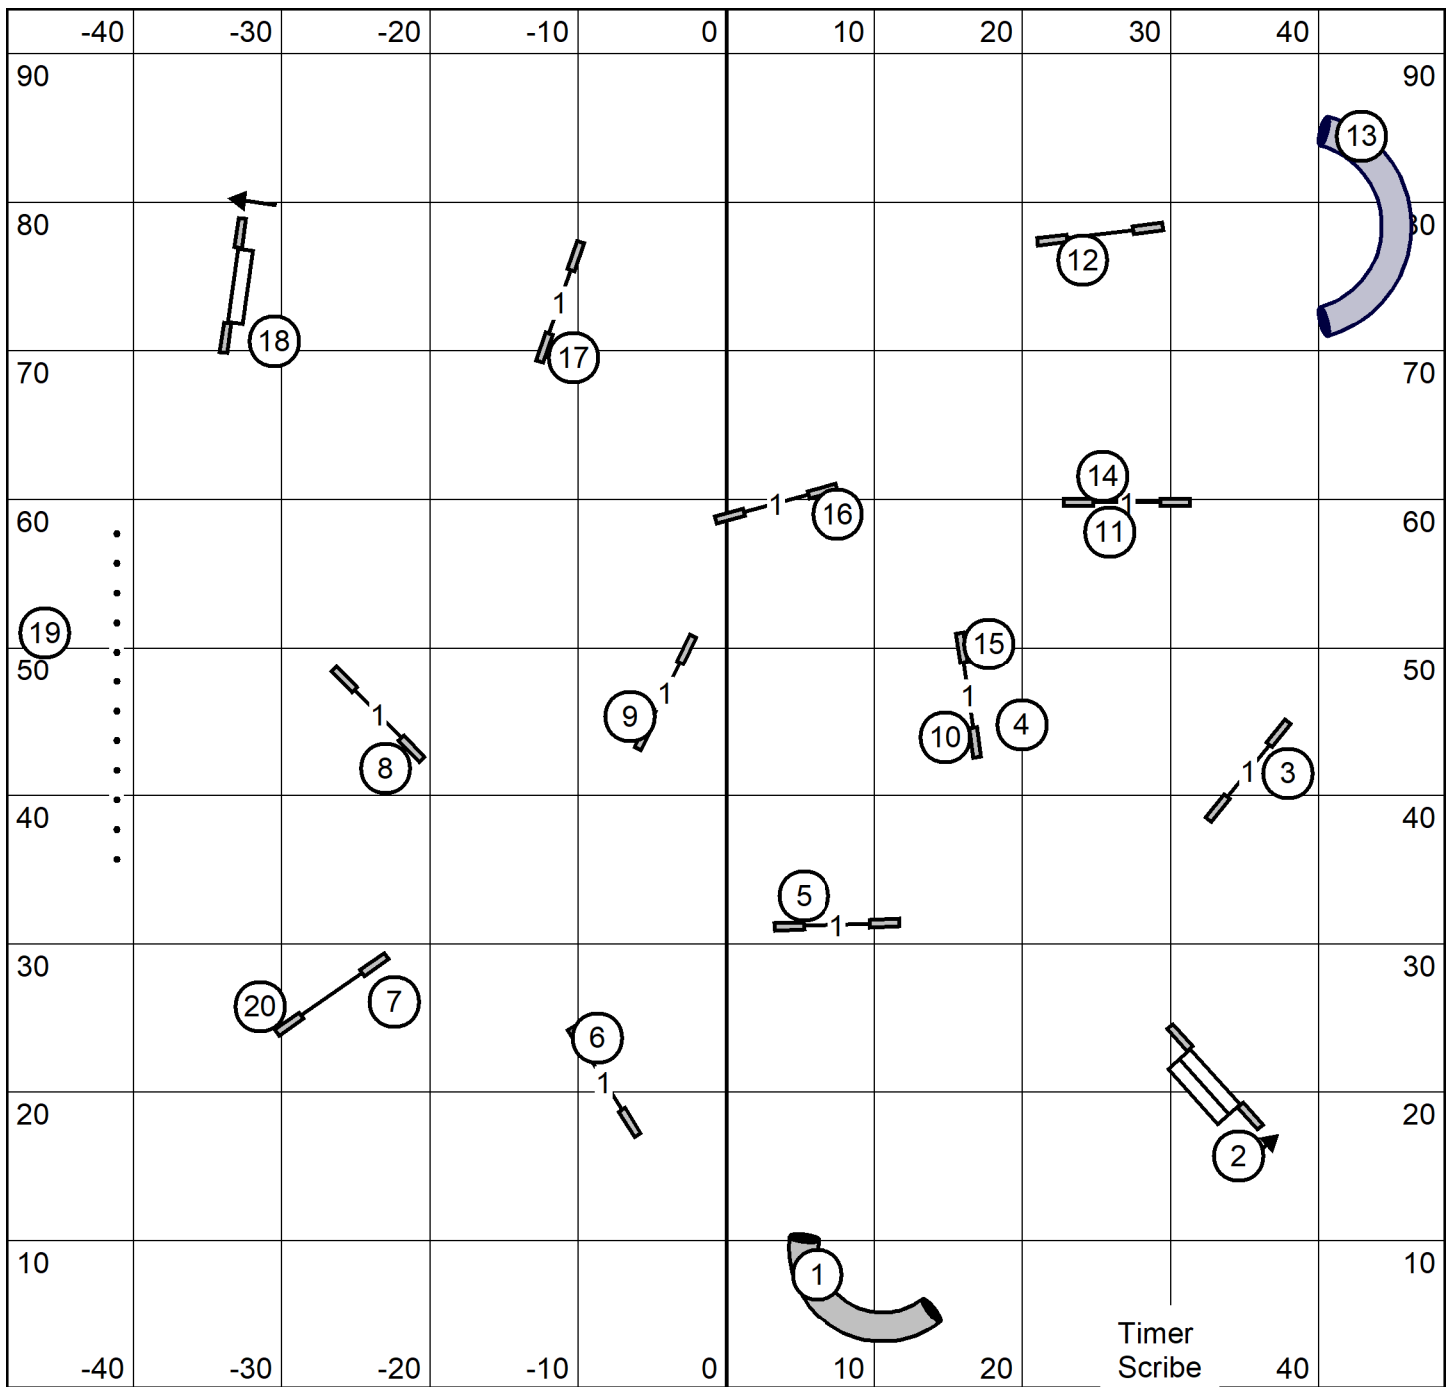

# NOVICE STANDARD

**Providence County Kennel Club**  
 Wide World of indoor sports, N.Smithfield, RI  
 Indoors, Turf 97 x 93  
 Sunday May 15, 2022  
 Lavonda L. Herring  
**Novice Jww**

**Providence County Kennel Club**  
 Wide World of indoor sports, N.Smithfield, RI  
 Indoors, Turf 97 x 93  
 Sunday May 15, 2022  
 Lavonda L. Herring  
**Open Jww**