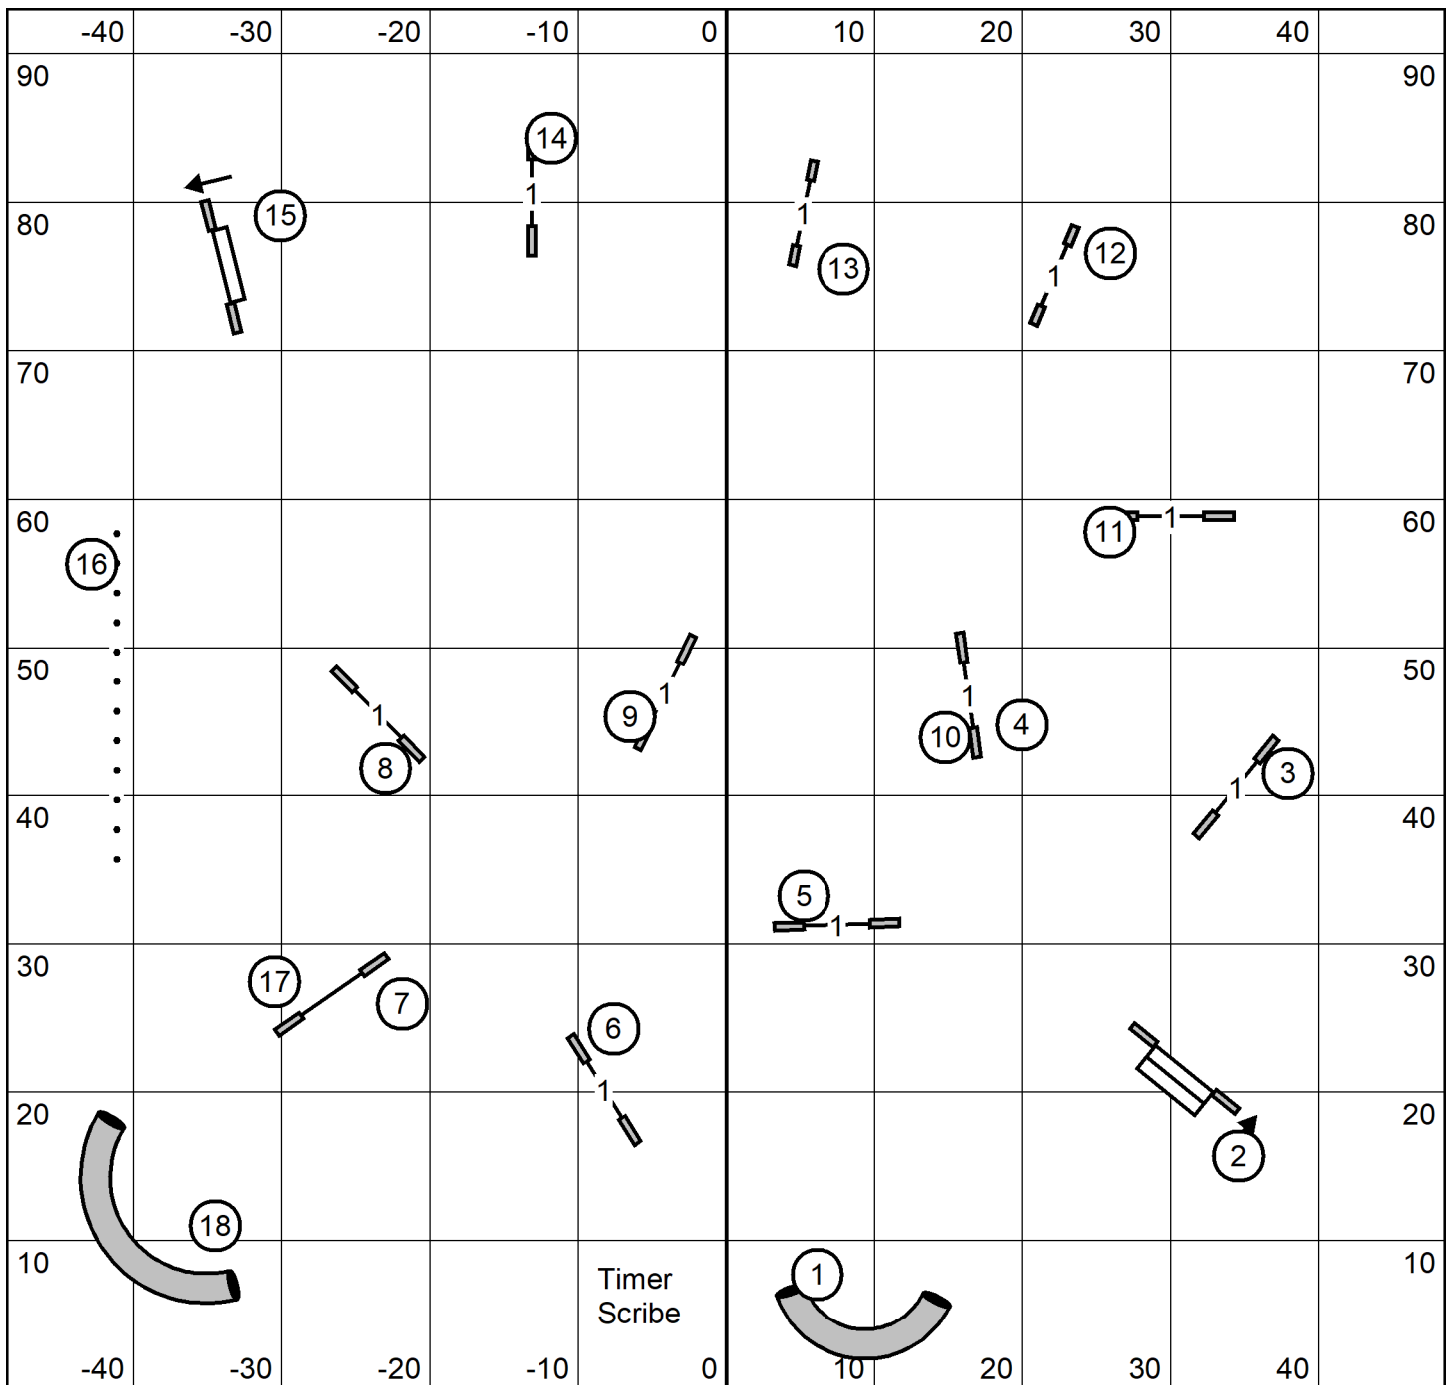

Providence County Kennel Club
Wide World of indoor sports, N.Smithfield, RI
Indoors, Turf 97 x 93
Sunday May 15, 2022
Lavonda L. Herring
Open Jww