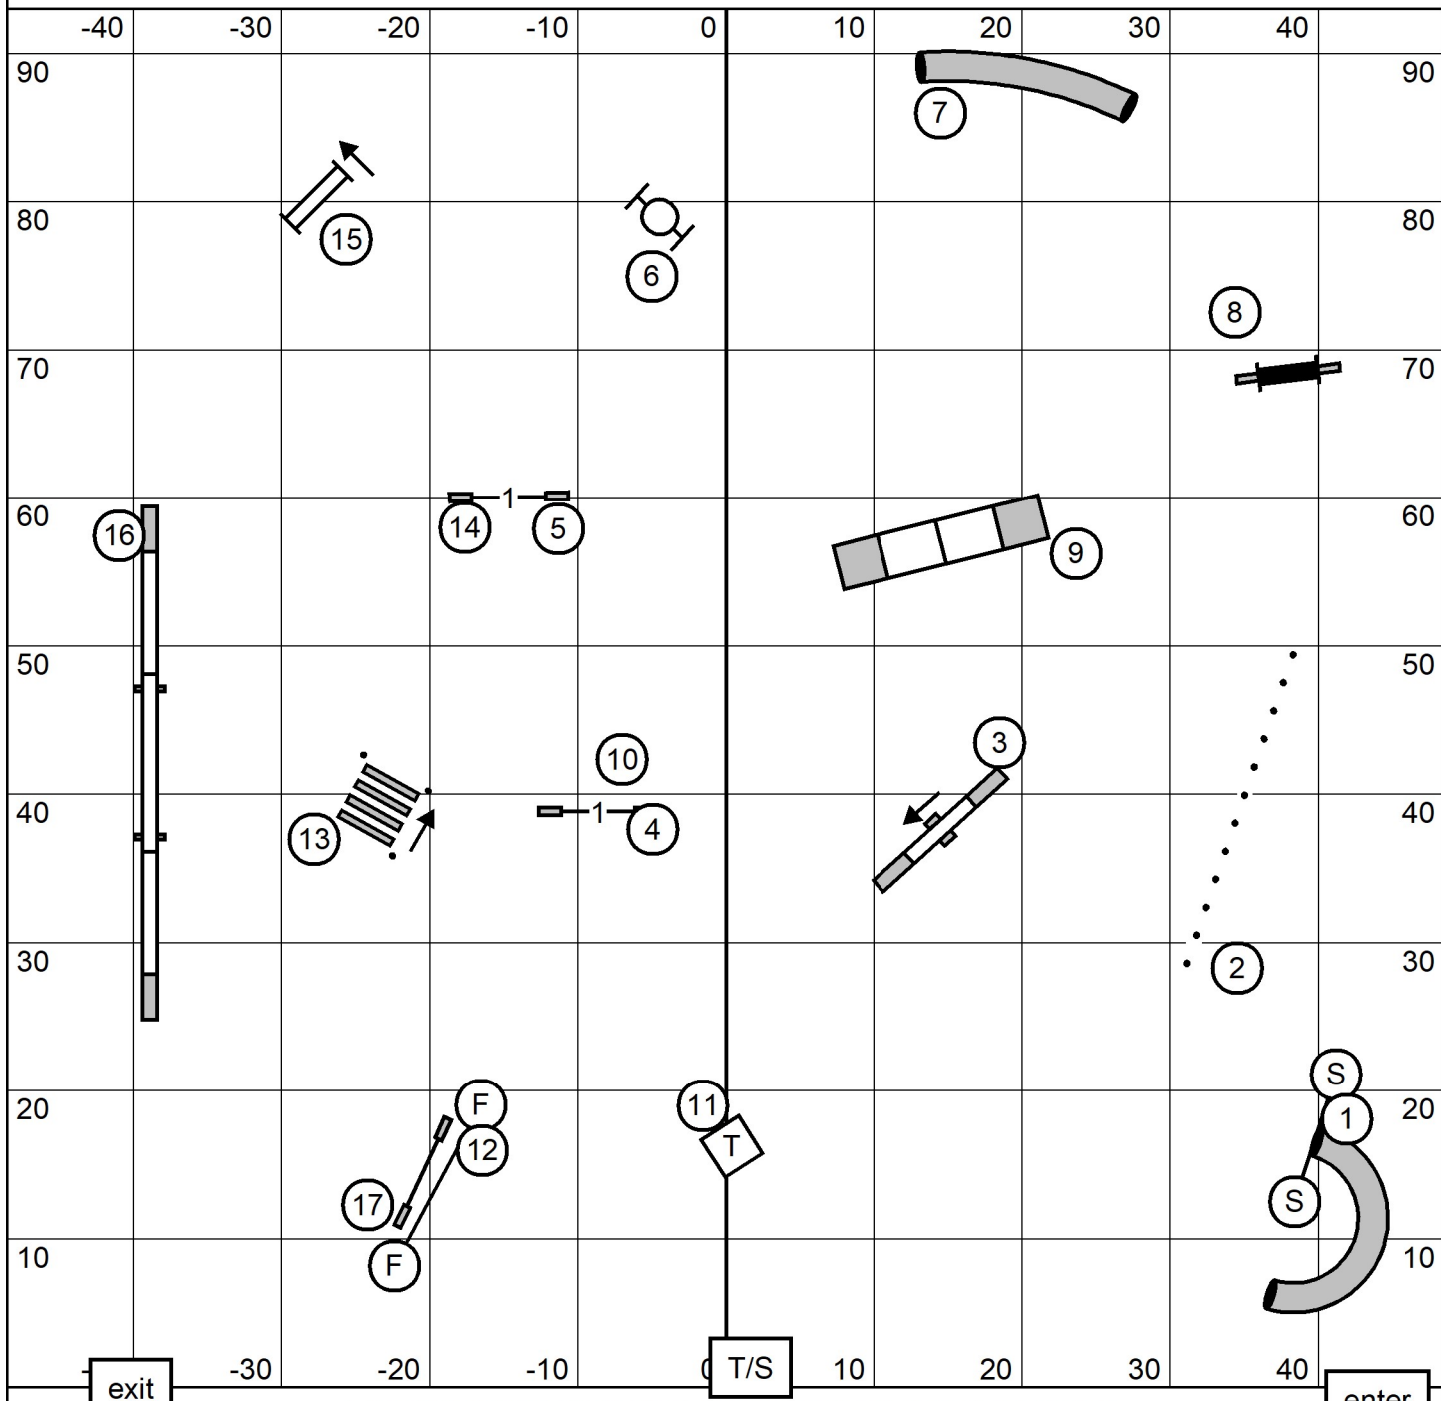

OPEN STANDARD

LABRADOR RETRIEVER CLUB OF GREATER BOSTON

Saturday, May 21, 2022 * Wide World of Indoor Sports * North Smithfield, Rhode Island
Open Standard * Mary Mullen