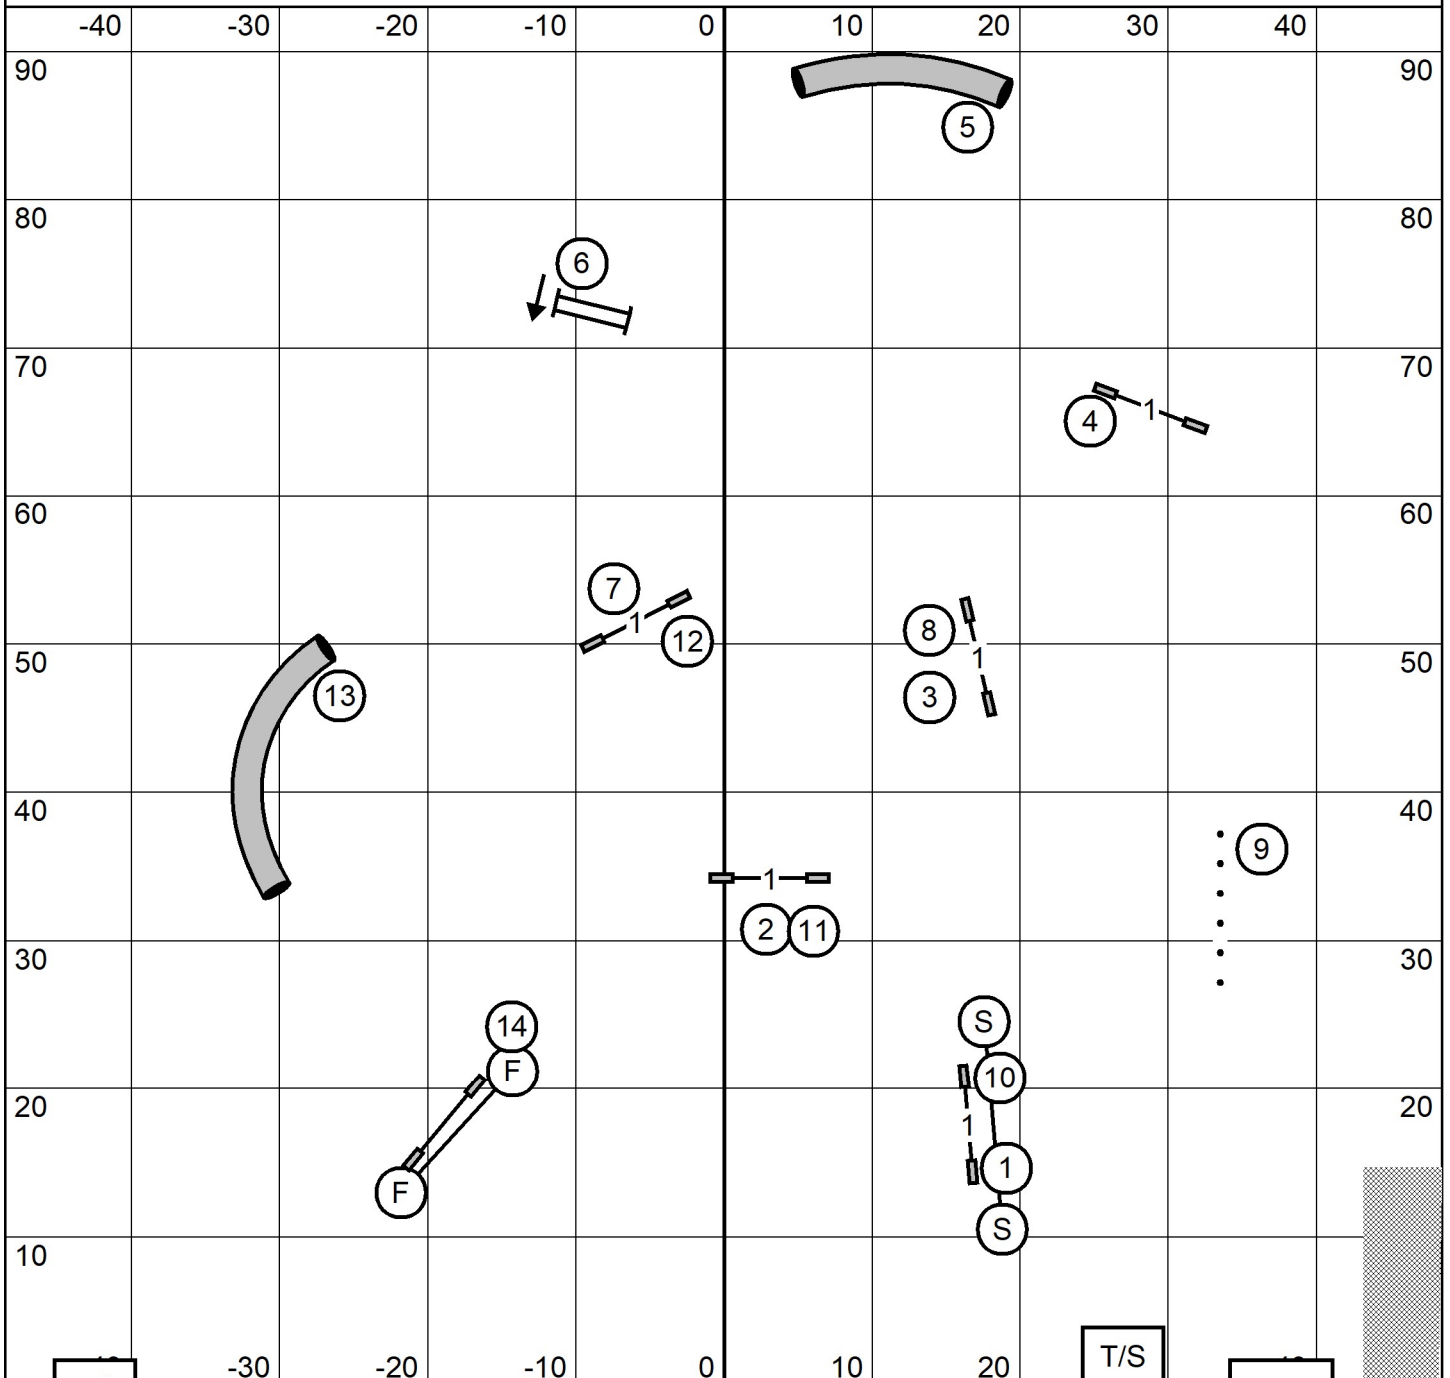

NOVICE JWW

LABRADOR RETRIEVER CLUB OF GREATER BOSTON

Saturday, May 21, 2022 * Wide World of Indoor Sports * North Smithfield, Rhode Island

Novice JWW * Mary Mullen