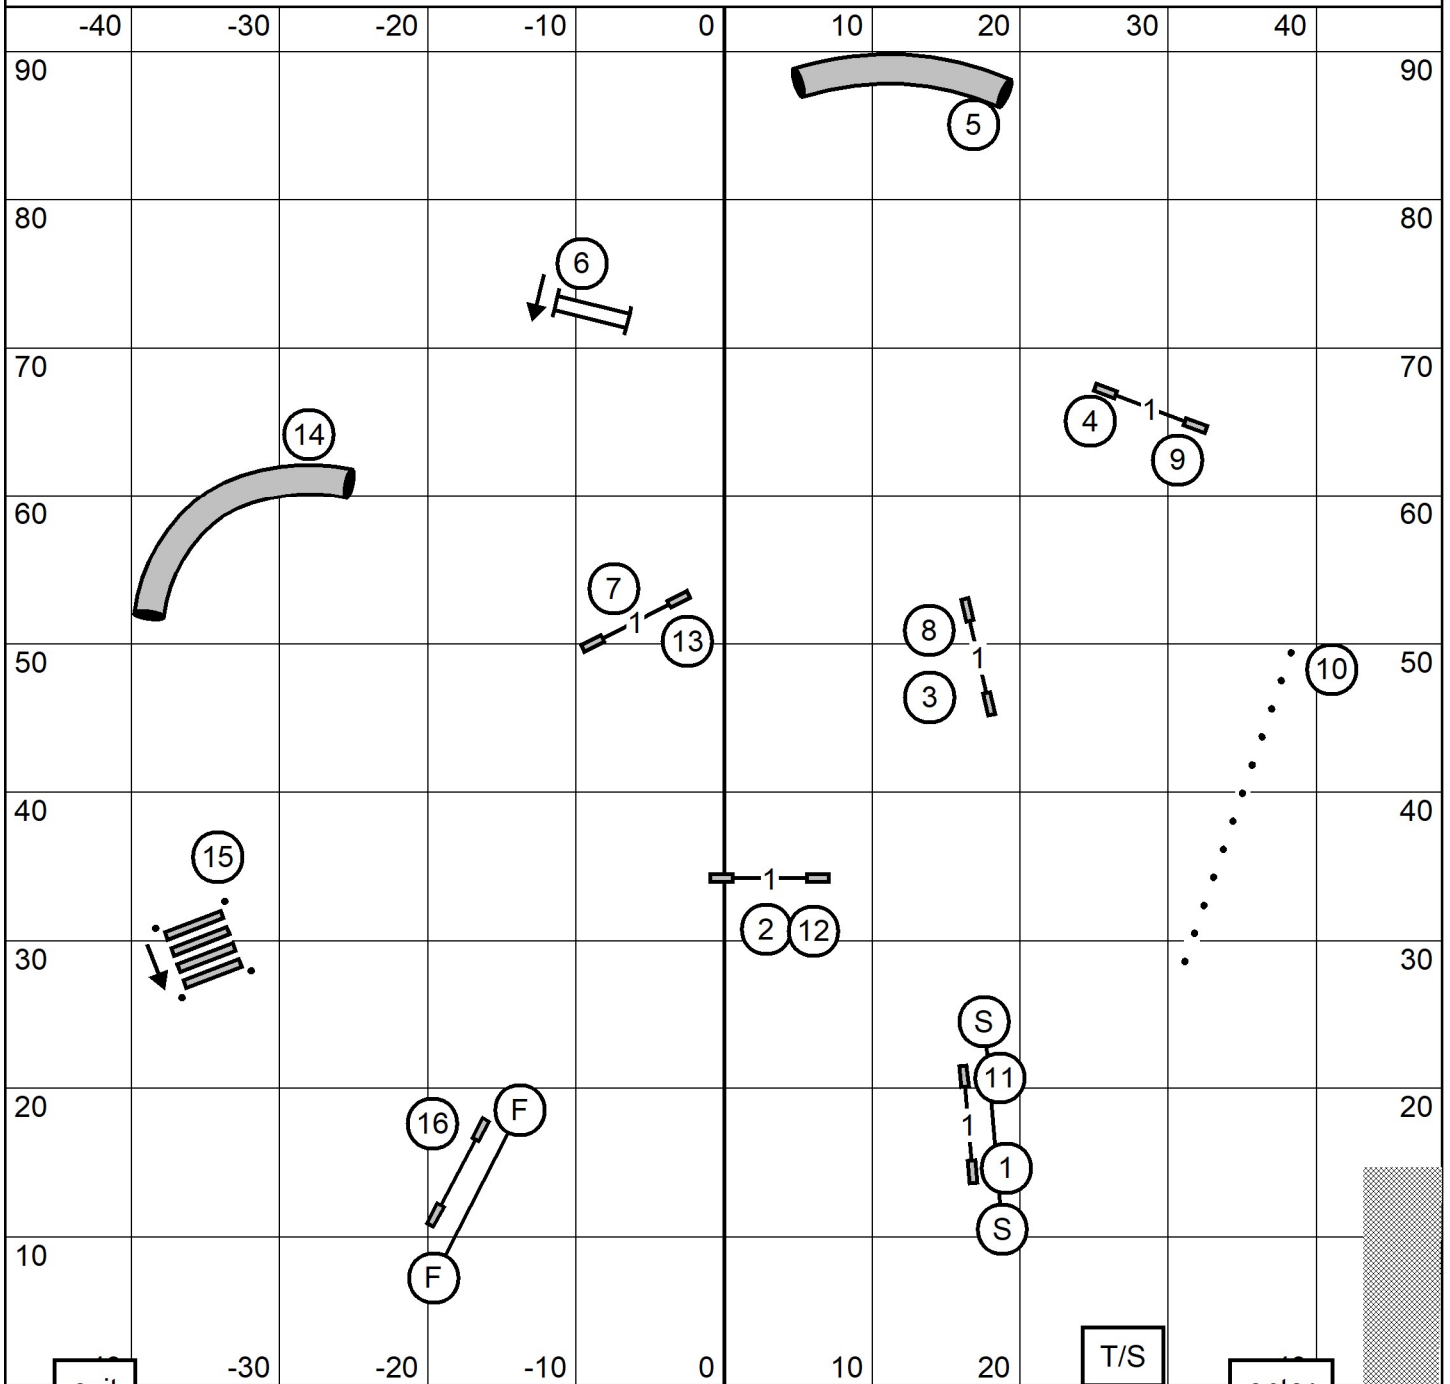

OPEN JWW

LABRADOR RETRIEVER CLUB OF GREATER BOSTON

Saturday, May 21, 2022 * Wide World of Indoor Sports * North Smithfield, Rhode Island
Open JWW * Mary Mullen