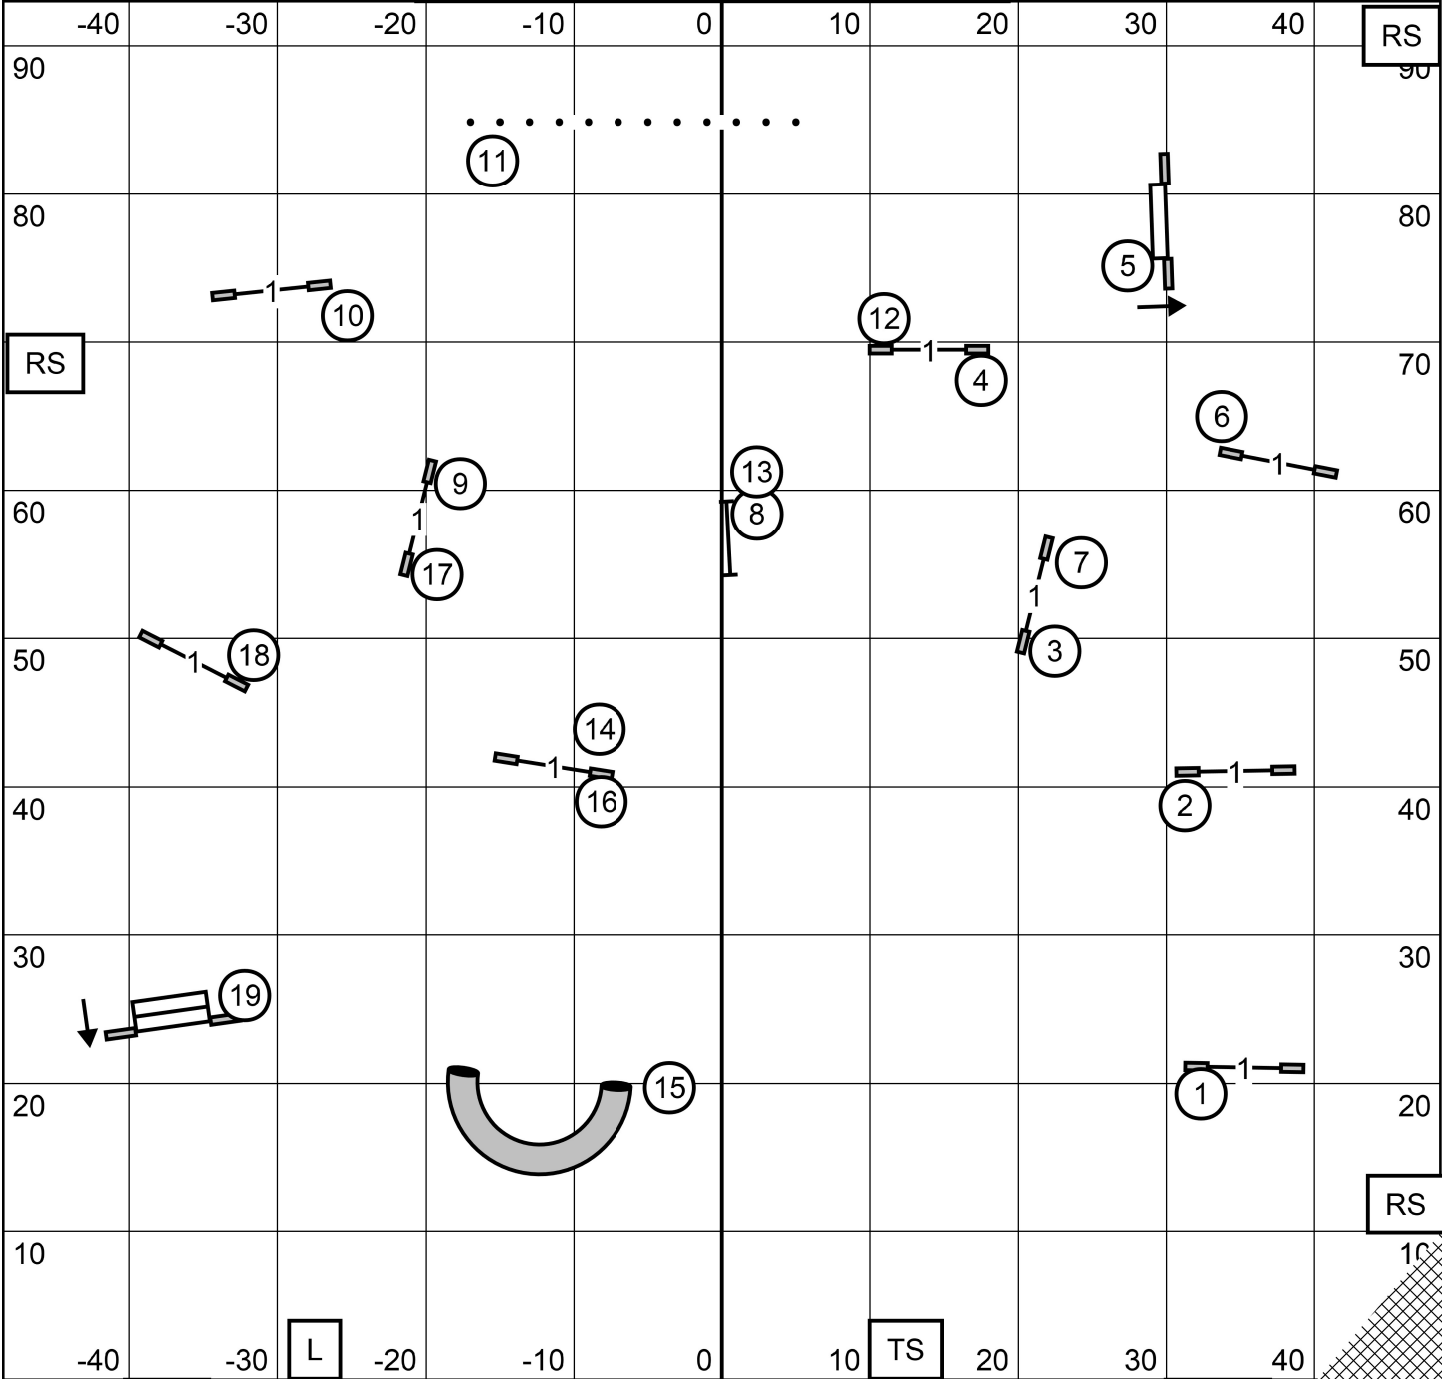

Sat--5/21/22  
 Indoors on Turf  
 Ring Size 97' x 93'

**Sends**

- Master/Excellent** (2) (4) (9) OR (9) (4) (2) from
- Open** (4) (9) OR (9) (4) from
- Novice** (4) (9) OR (9) (4) from

Labrador Retriever Club of Greater Boston  
**Ex/Mas JWW** Sat--5/21/22  
 Susan Stephon Indoors on Turf  
 E-timing Ring Size 97' x 93'