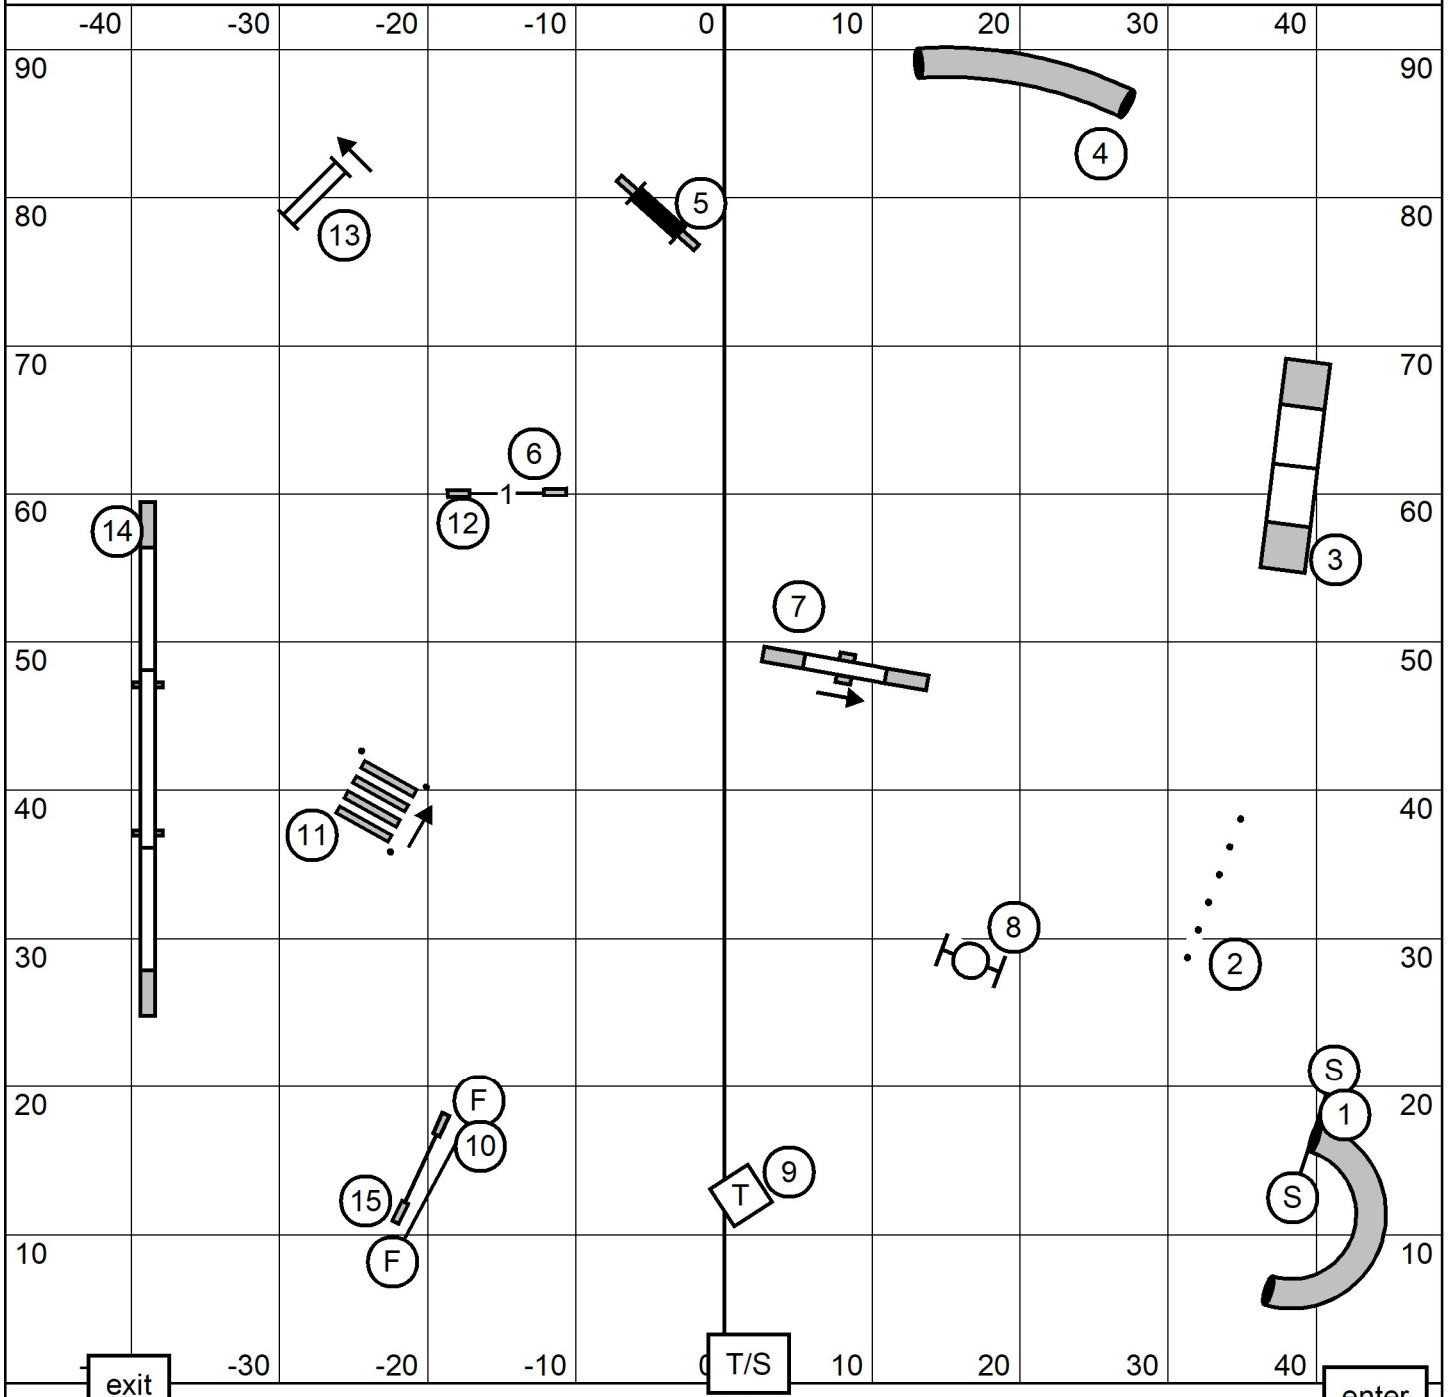

NOVICE STANDARD

LABRADOR RETRIEVER CLUB OF GREATER BOSTON

Saturday, May 21, 2022 * Wide World of Indoor Sports * North Smithfield, Rhode Island

Novice Standard * Mary Mullen