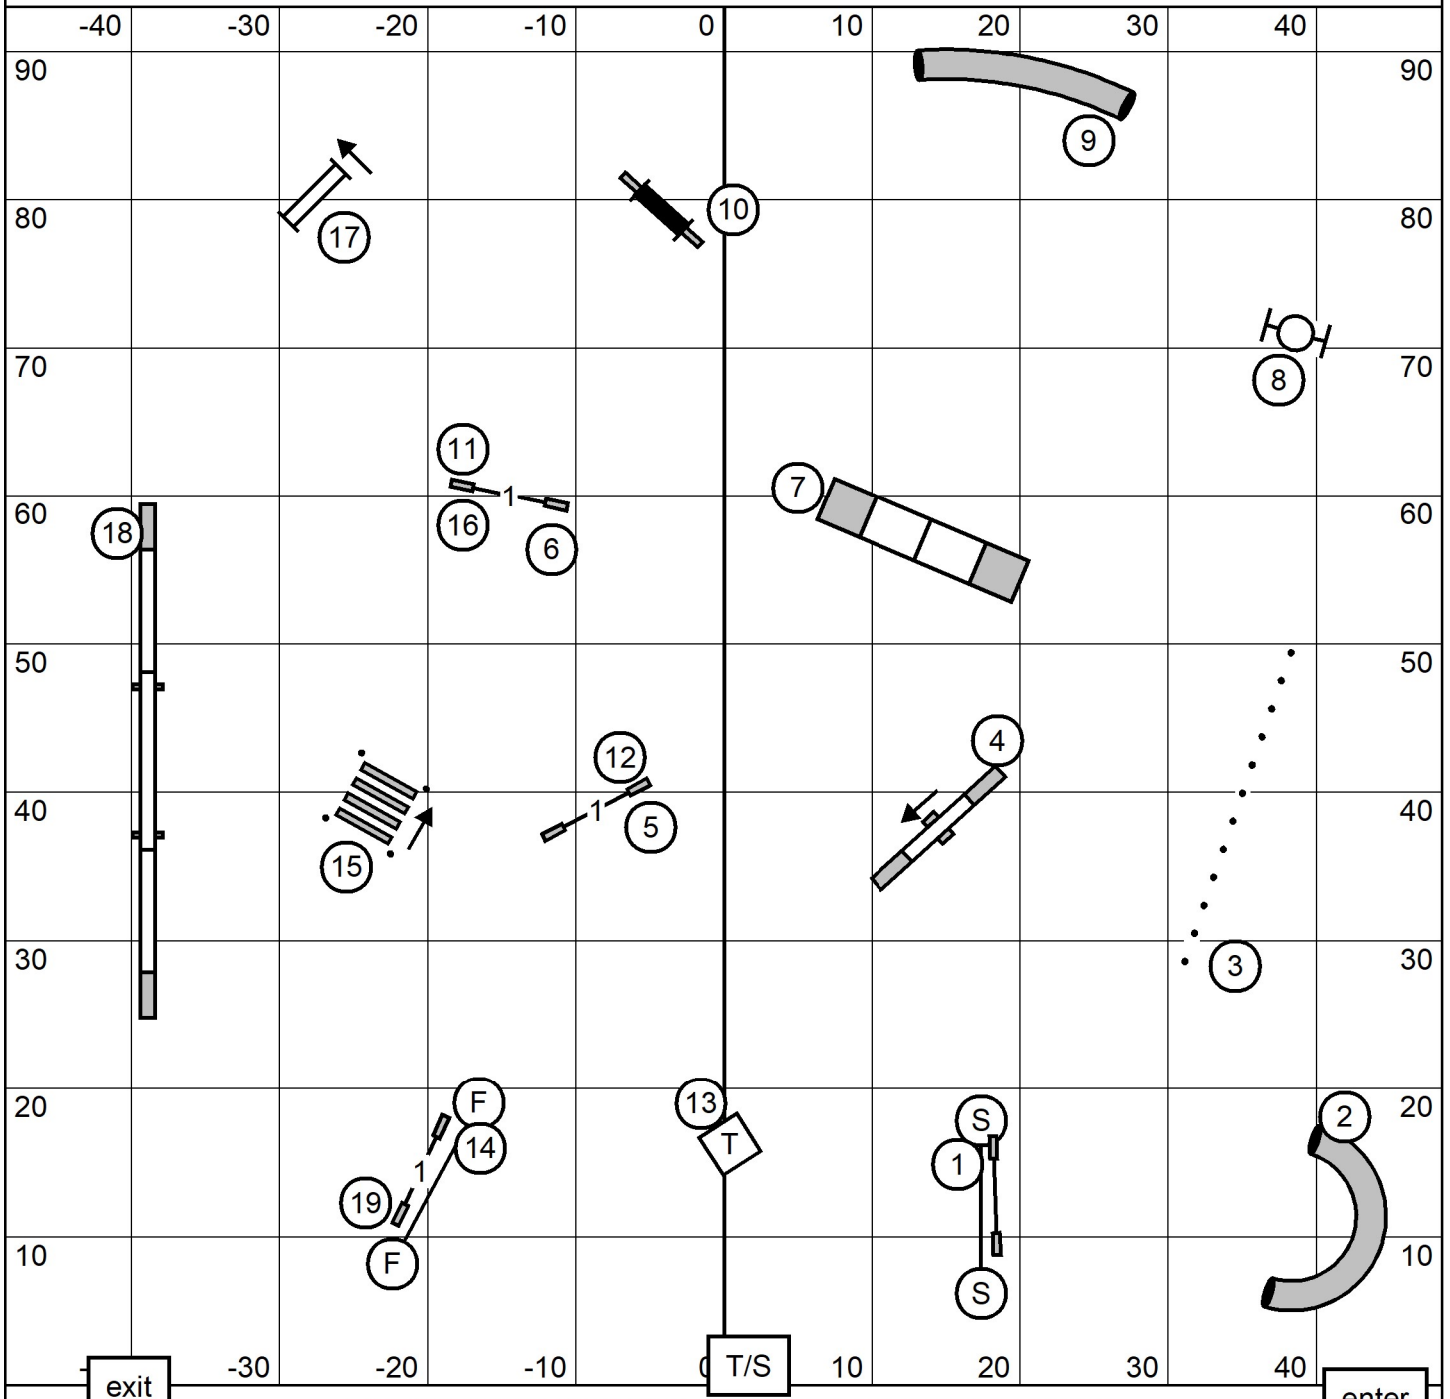

## LABRADOR RETRIEVER CLUB OF GREATER BOSTON

Saturday, May 21, 2022 \* Wide World of Indoor Sports \* North Smithfield, Rhode Island  
 Excellent/Master Standard \* Mary Mullen