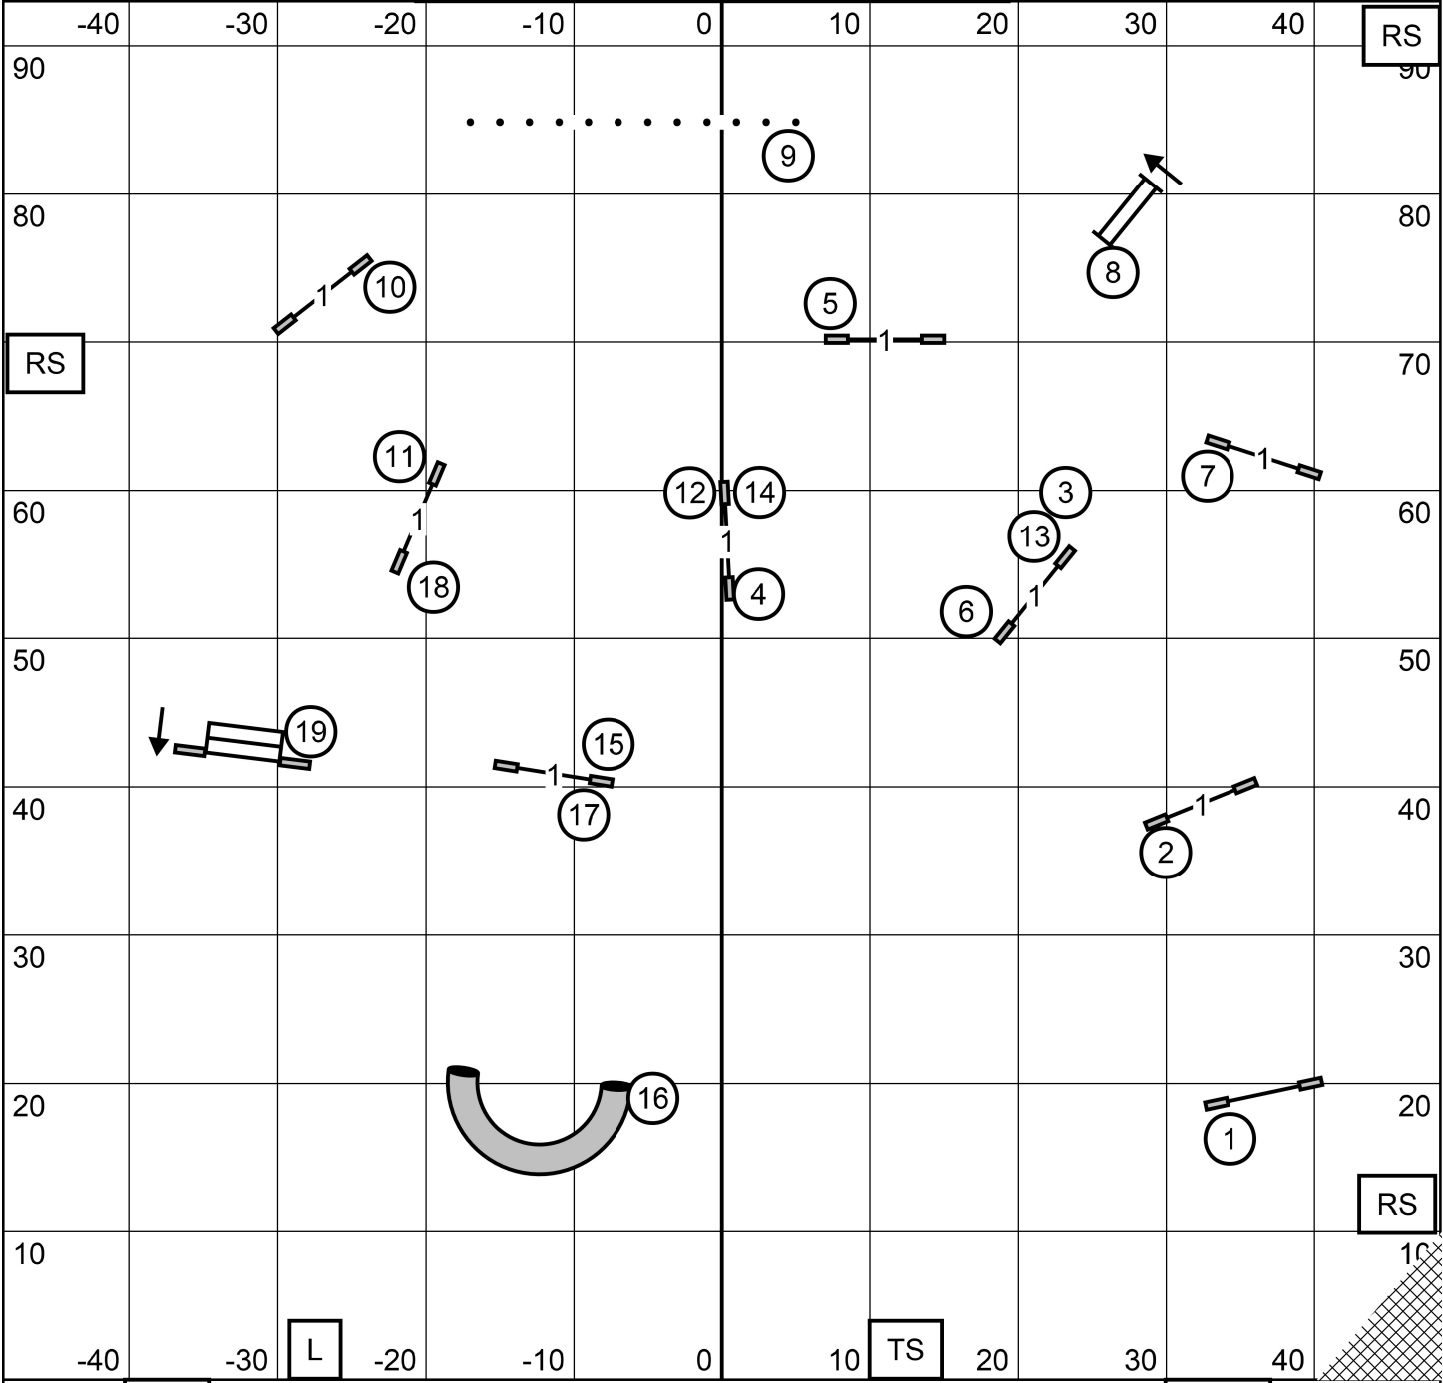

Sat--5/21/22  
 Indoors on Turf  
 Ring Size 97' x 93'

**Sends**

- Master/Excellent** (2) (4) (9) OR (9) (4) (2) from
- Open** (4) (9) OR (9) (4) from
- Novice** (4) (9) OR (9) (4) from

Labrador Retriever Club of Greater Boston  
**Ex/Mas JWW** Sat--5/21/22  
 Susan Stephon Indoors on Turf  
 E-timing Ring Size 97' x 93'

Exit

Enter

Labrador Retriever Club of Greater Boston  
**Premier JWW** Sat--5/21/22  
 Susan Stephon Indoors on Turf  
 E-timing Ring Size 97' x 93'

Exit

Enter