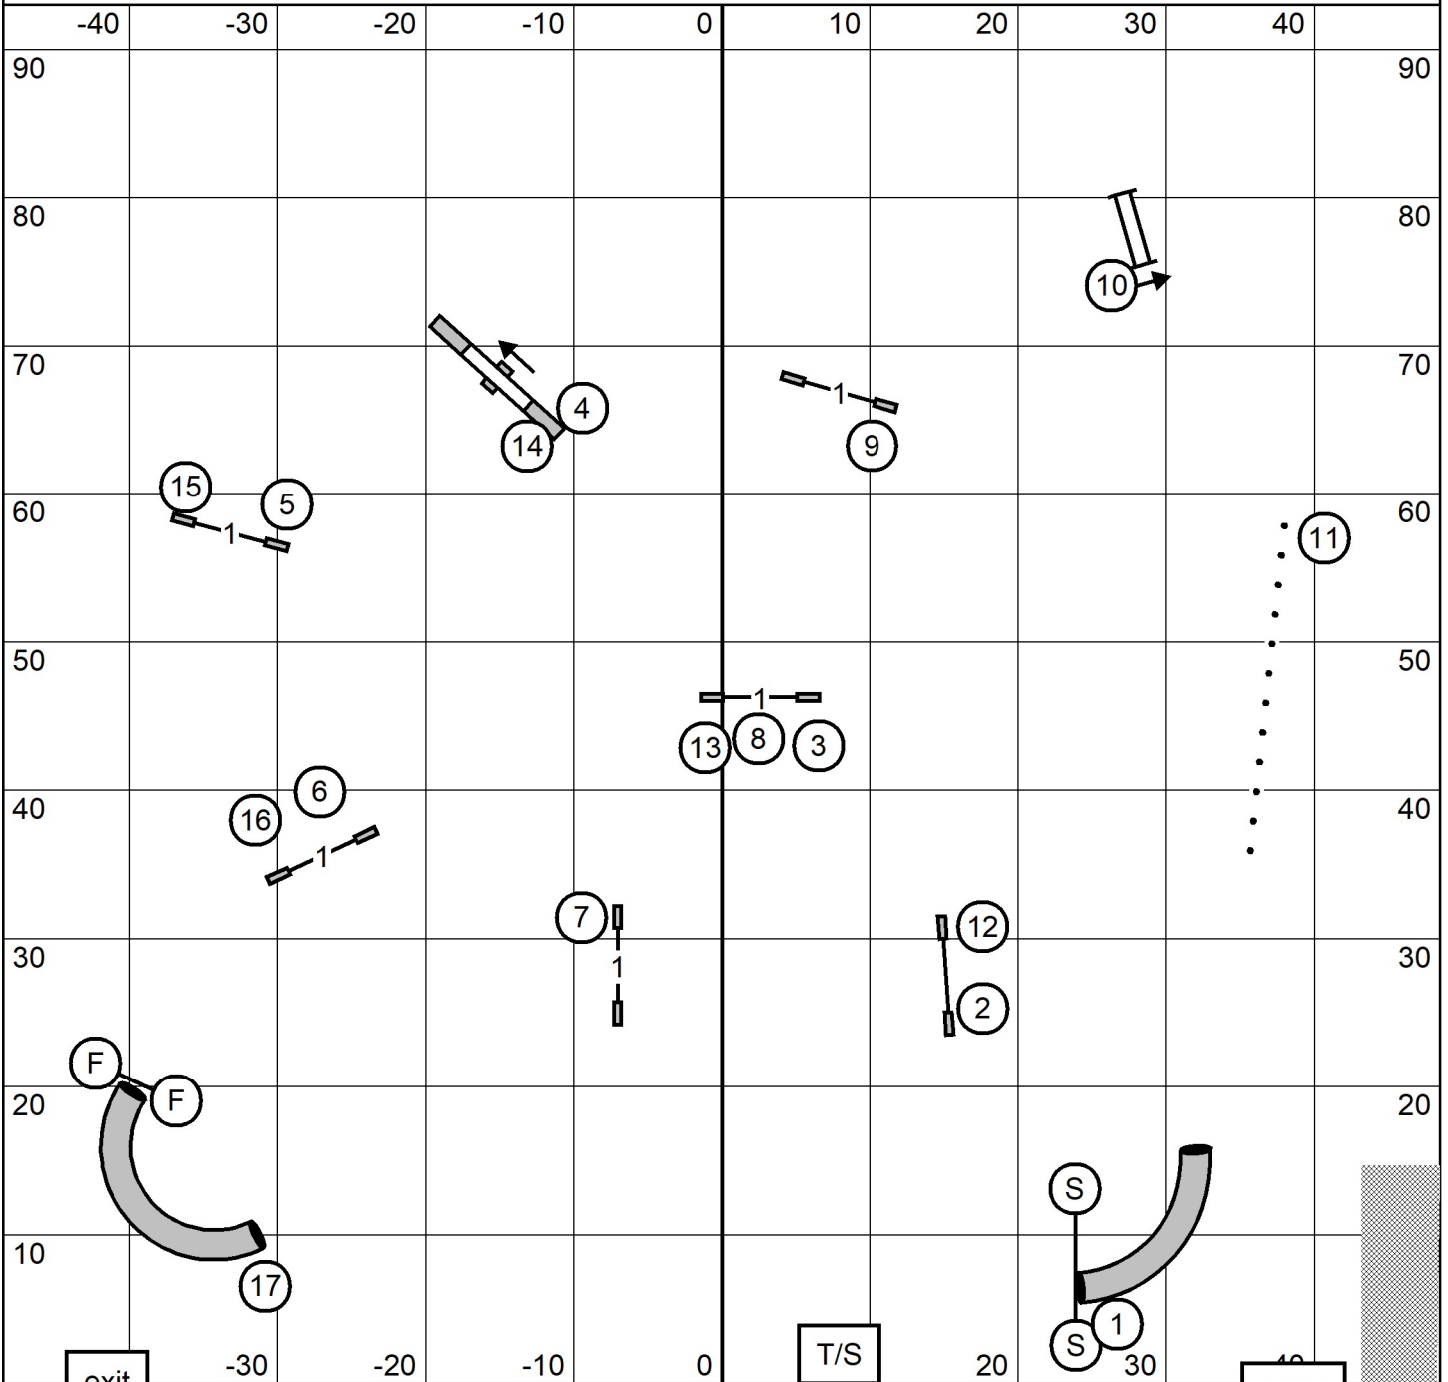

TIME 2 BEAT

COLONIAL SHETLAND SHEEPDOG CLUB

Sunday, May 22, 2022 * Wide World of Indoor Sports * North Smithfield, Rhode Island

T2B * Mary Mullen