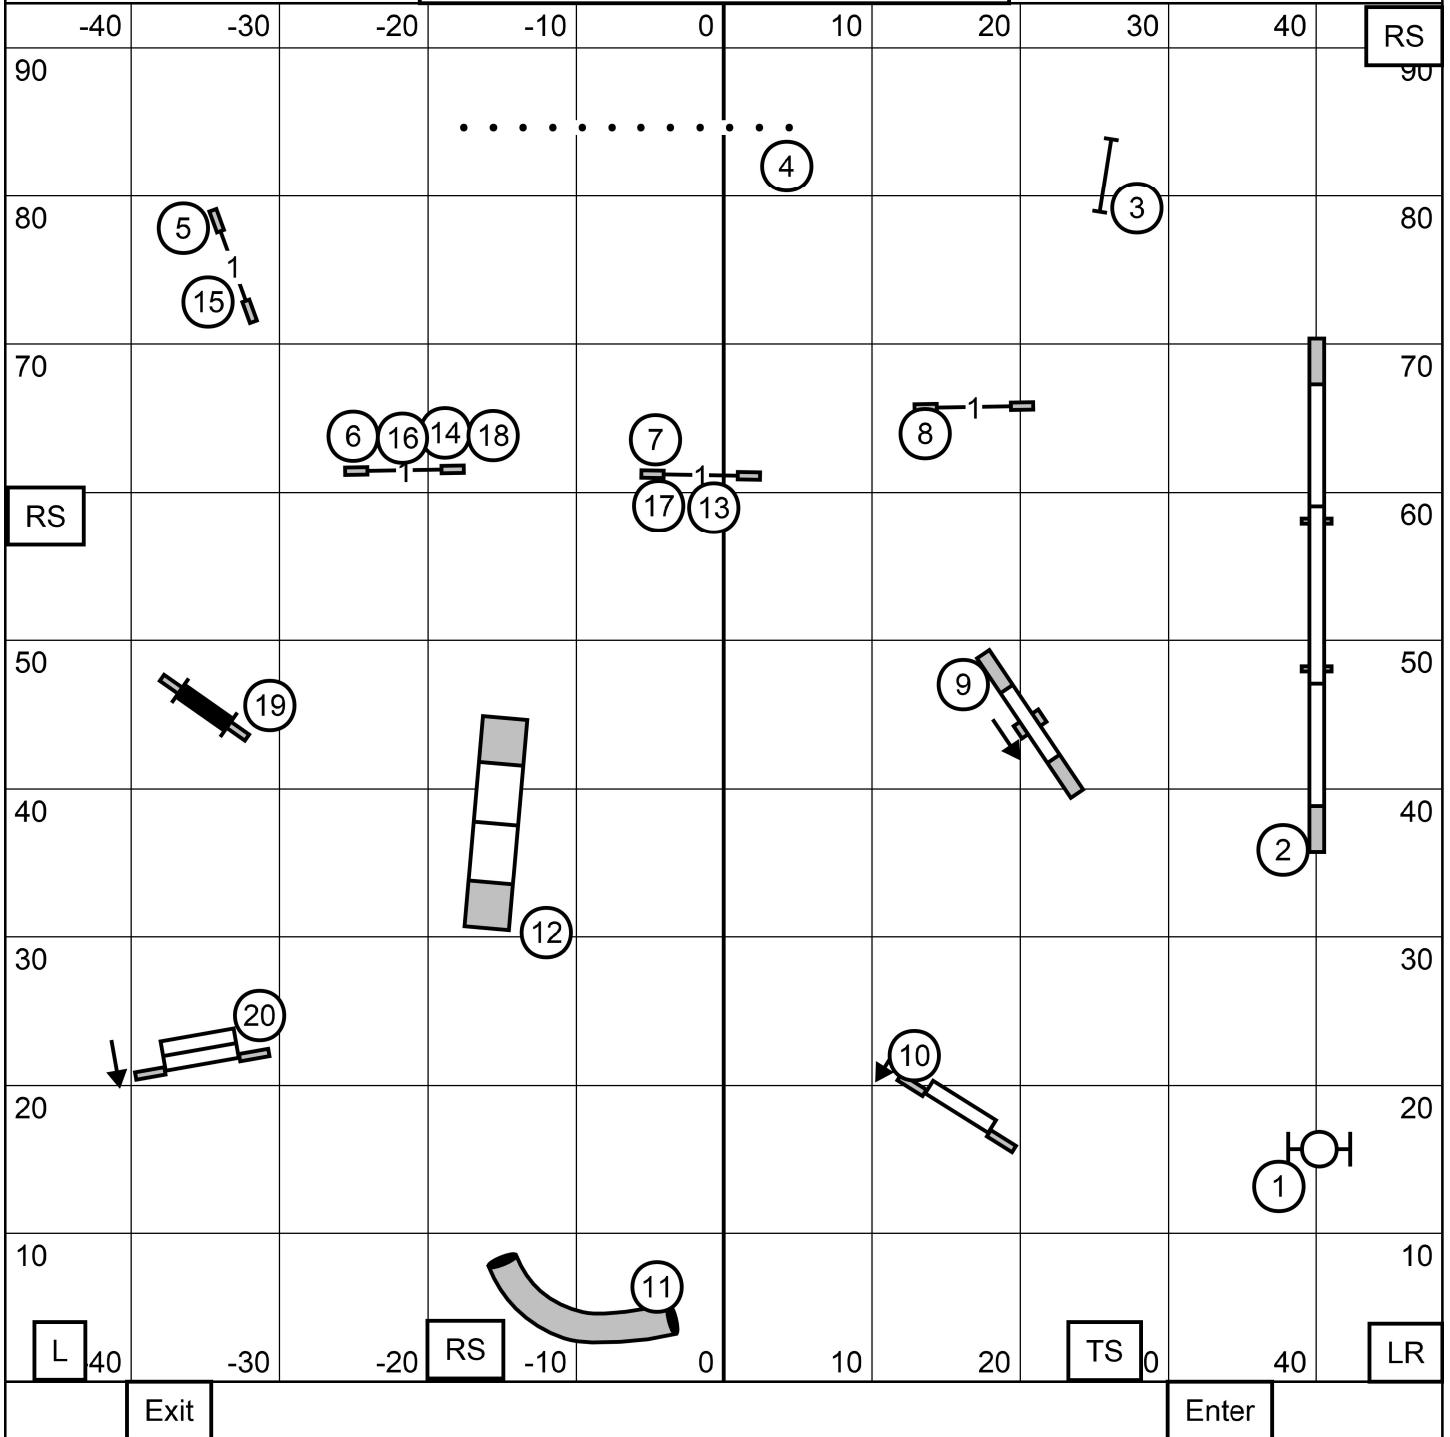

Colonial Shetland Sheepdog Club
Premier Standard Sun--5/22/22
 Susan Stephon Indoors on Turf
 E-timing Ring Size 97' x 93'

Colonial Shetland Sheepdog Club
Ex/Mas Standard Sun--5/22/22
 Susan Stephon Indoors on Turf
 E-timing Ring Size 97' x 93'

Colonial Shetland Sheepdog Club
Open Standard Sun--5/22/22
 Susan Stephon Indoors on Turf
 E-timing Ring Size 97' x 93'

Colonial Shetland Sheepdog Club
Novice Standard Sun--5/22/22
 Susan Stephon Indoors on Turf
 E-timing Ring Size 97' x 93'