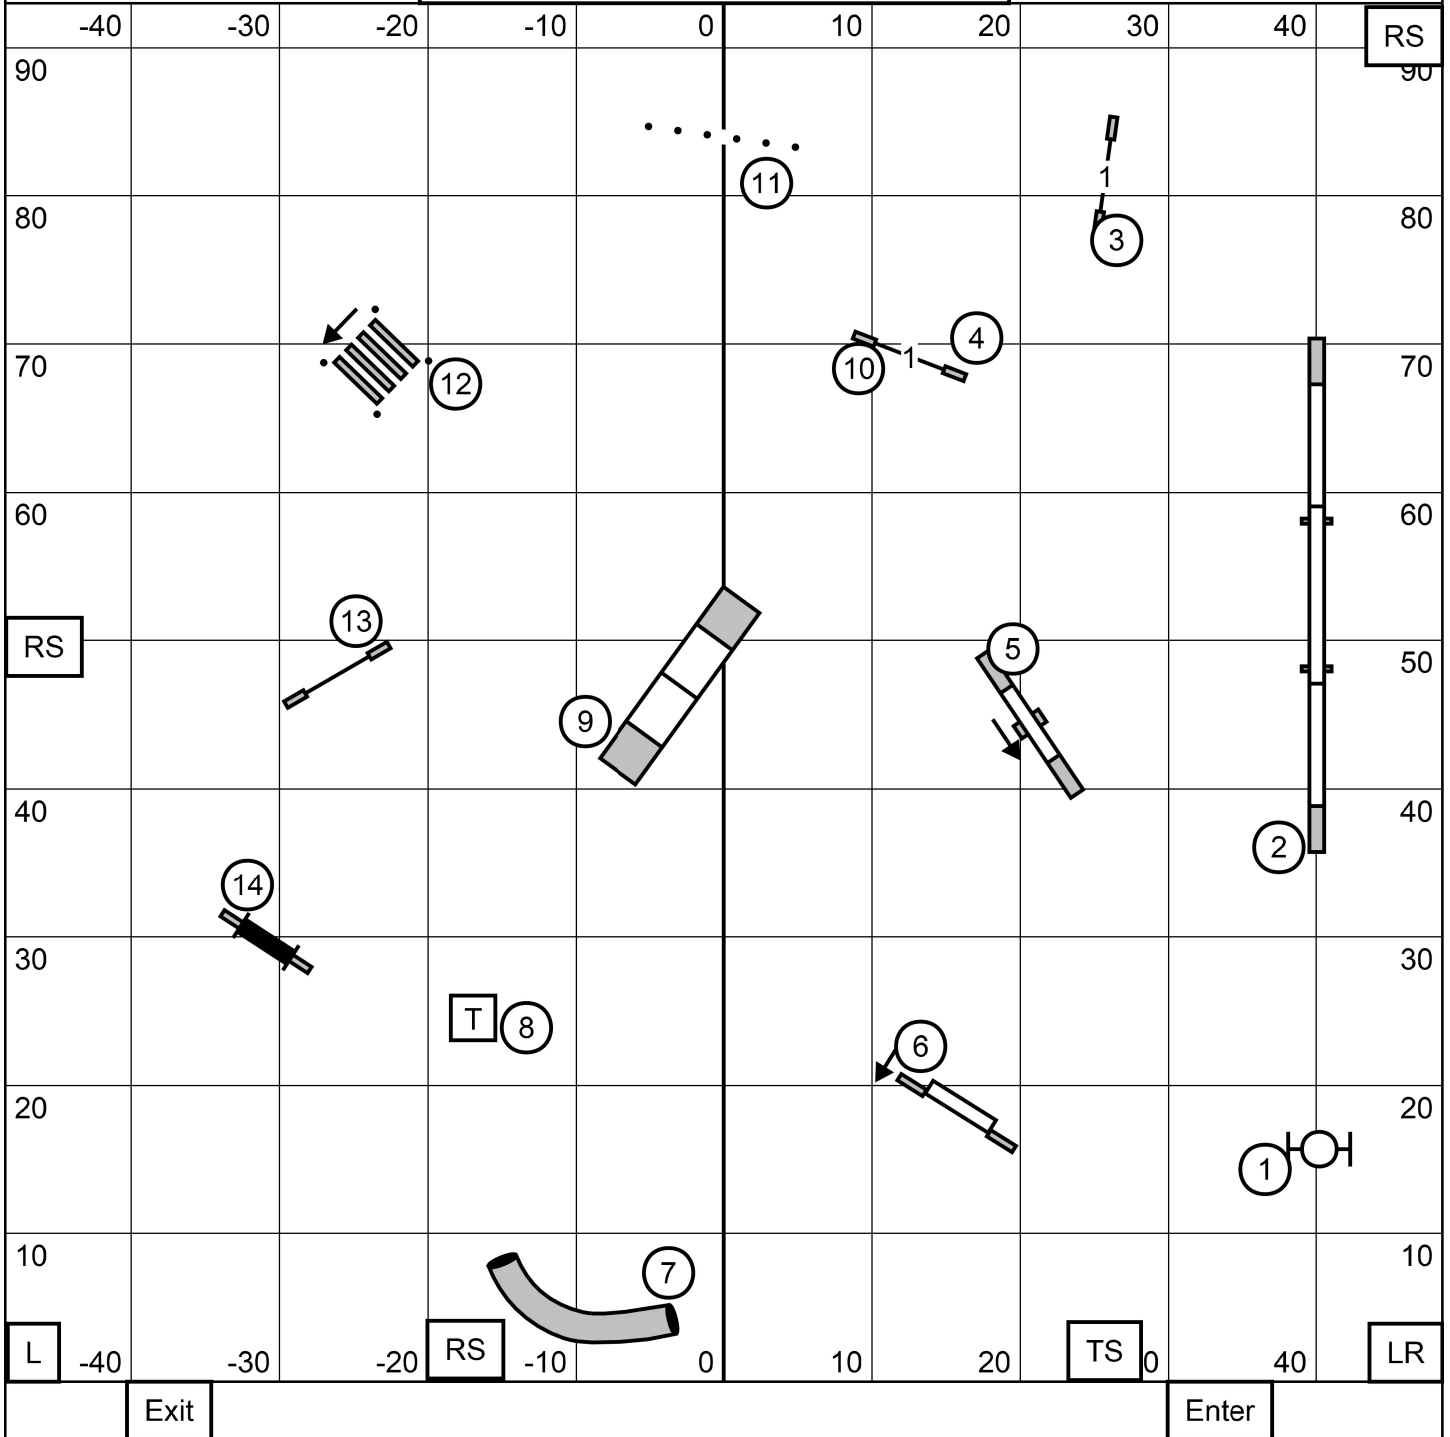

Colonial Shetland Sheepdog Club
Premier Standard Sun--5/22/22
 Susan Stephon Indoors on Turf
 E-timing Ring Size 97' x 93'

Colonial Shetland Sheepdog Club
Ex/Mas Standard Sun--5/22/22
 Susan Stephon Indoors on Turf
 E-timing Ring Size 97' x 93'

Colonial Shetland Sheepdog Club
Open Standard Sun--5/22/22
 Susan Stephon Indoors on Turf
 E-timing Ring Size 97' x 93'

Colonial Shetland Sheepdog Club
Novice Standard Sun--5/22/22
 Susan Stephon Indoors on Turf
 E-timing Ring Size 97' x 93'