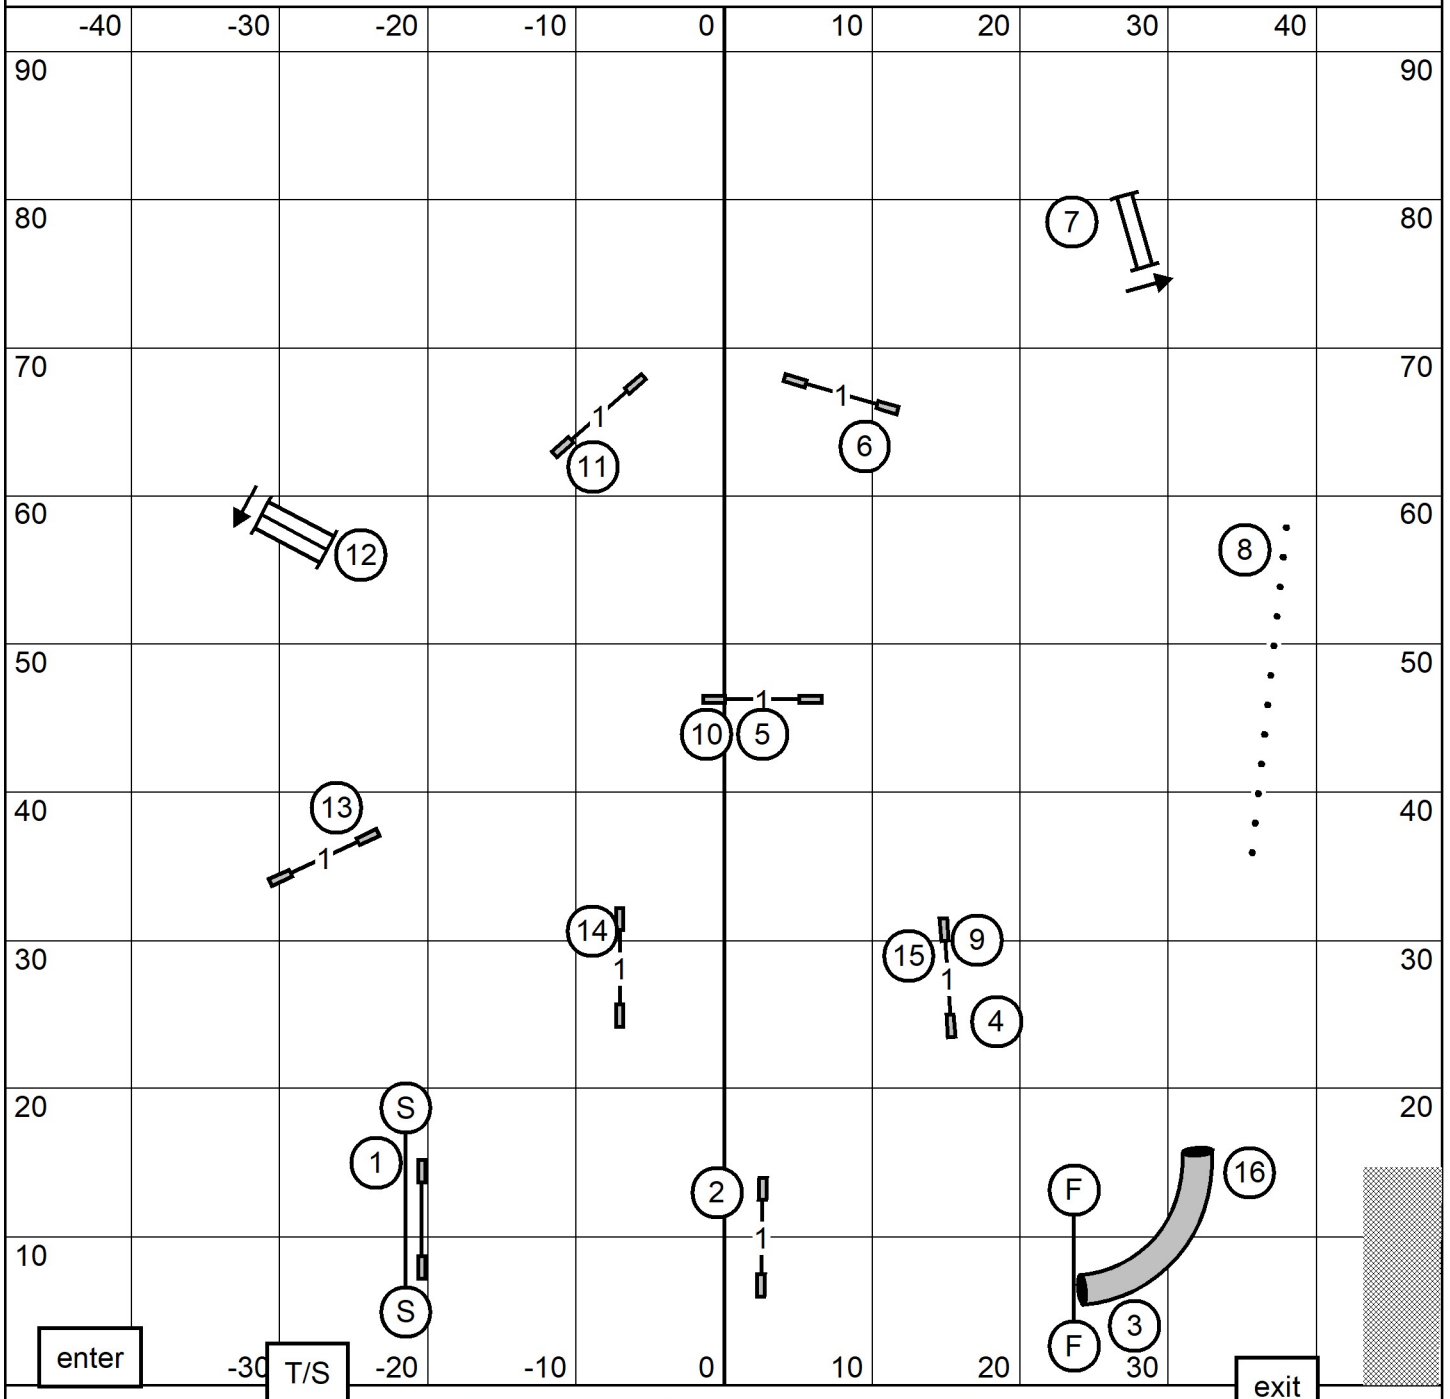

OPEN JWW

COLONIAL SHETLAND SHEEPDOG CLUB

Sunday, May 22, 2022 * Wide World of Indoor Sports * North Smithfield, Rhode Island
Open JWW * Mary Mullen