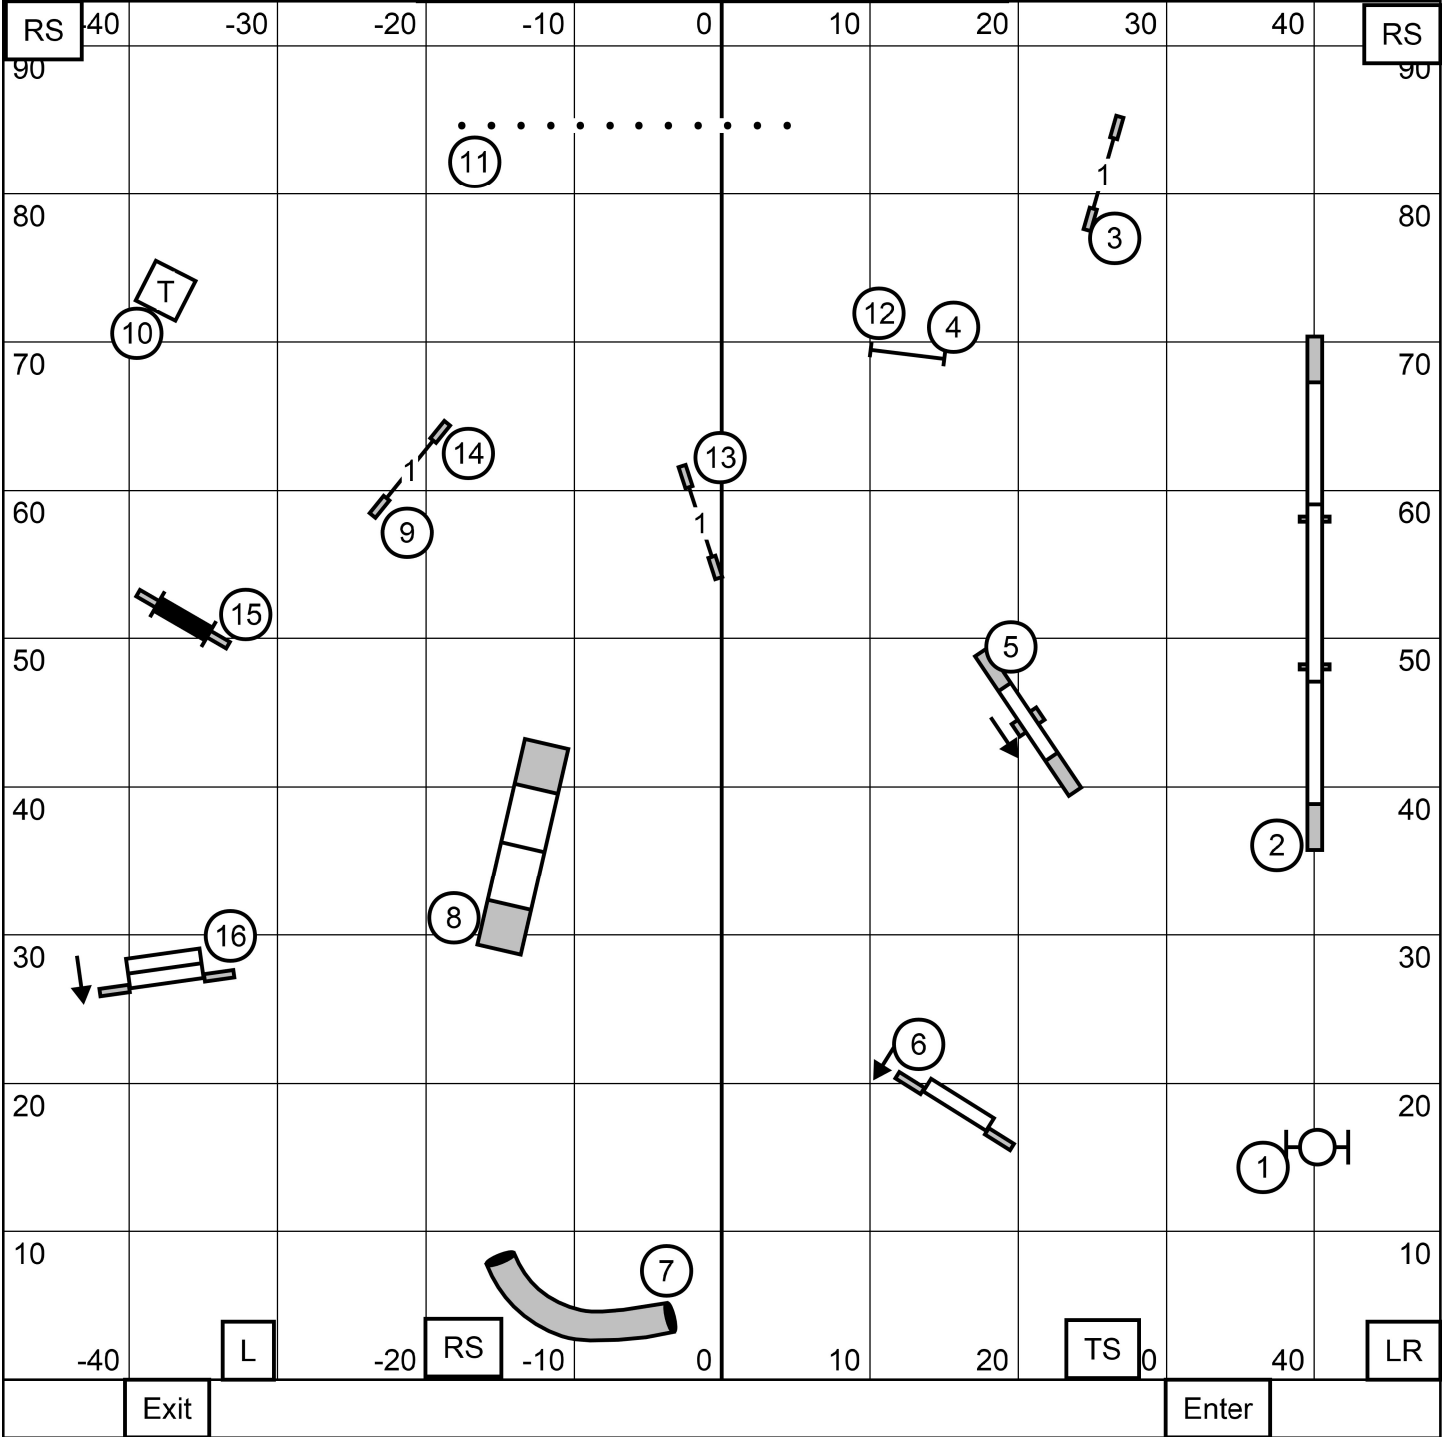

Colonial Shetland Sheepdog Club
Premier Standard Sun--5/22/22
 Susan Stephon Indoors on Turf
 E-timing Ring Size 97' x 93'

Colonial Shetland Sheepdog Club
Ex/Mas Standard Sun--5/22/22
 Susan Stephon Indoors on Turf
 E-timing Ring Size 97' x 93'

Colonial Shetland Sheepdog Club
Open Standard Sun--5/22/22
 Susan Stephon Indoors on Turf
 E-timing Ring Size 97' x 93'

Colonial Shetland Sheepdog Club
Novice Standard Sun--5/22/22
 Susan Stephon Indoors on Turf
 E-timing Ring Size 97' x 93'