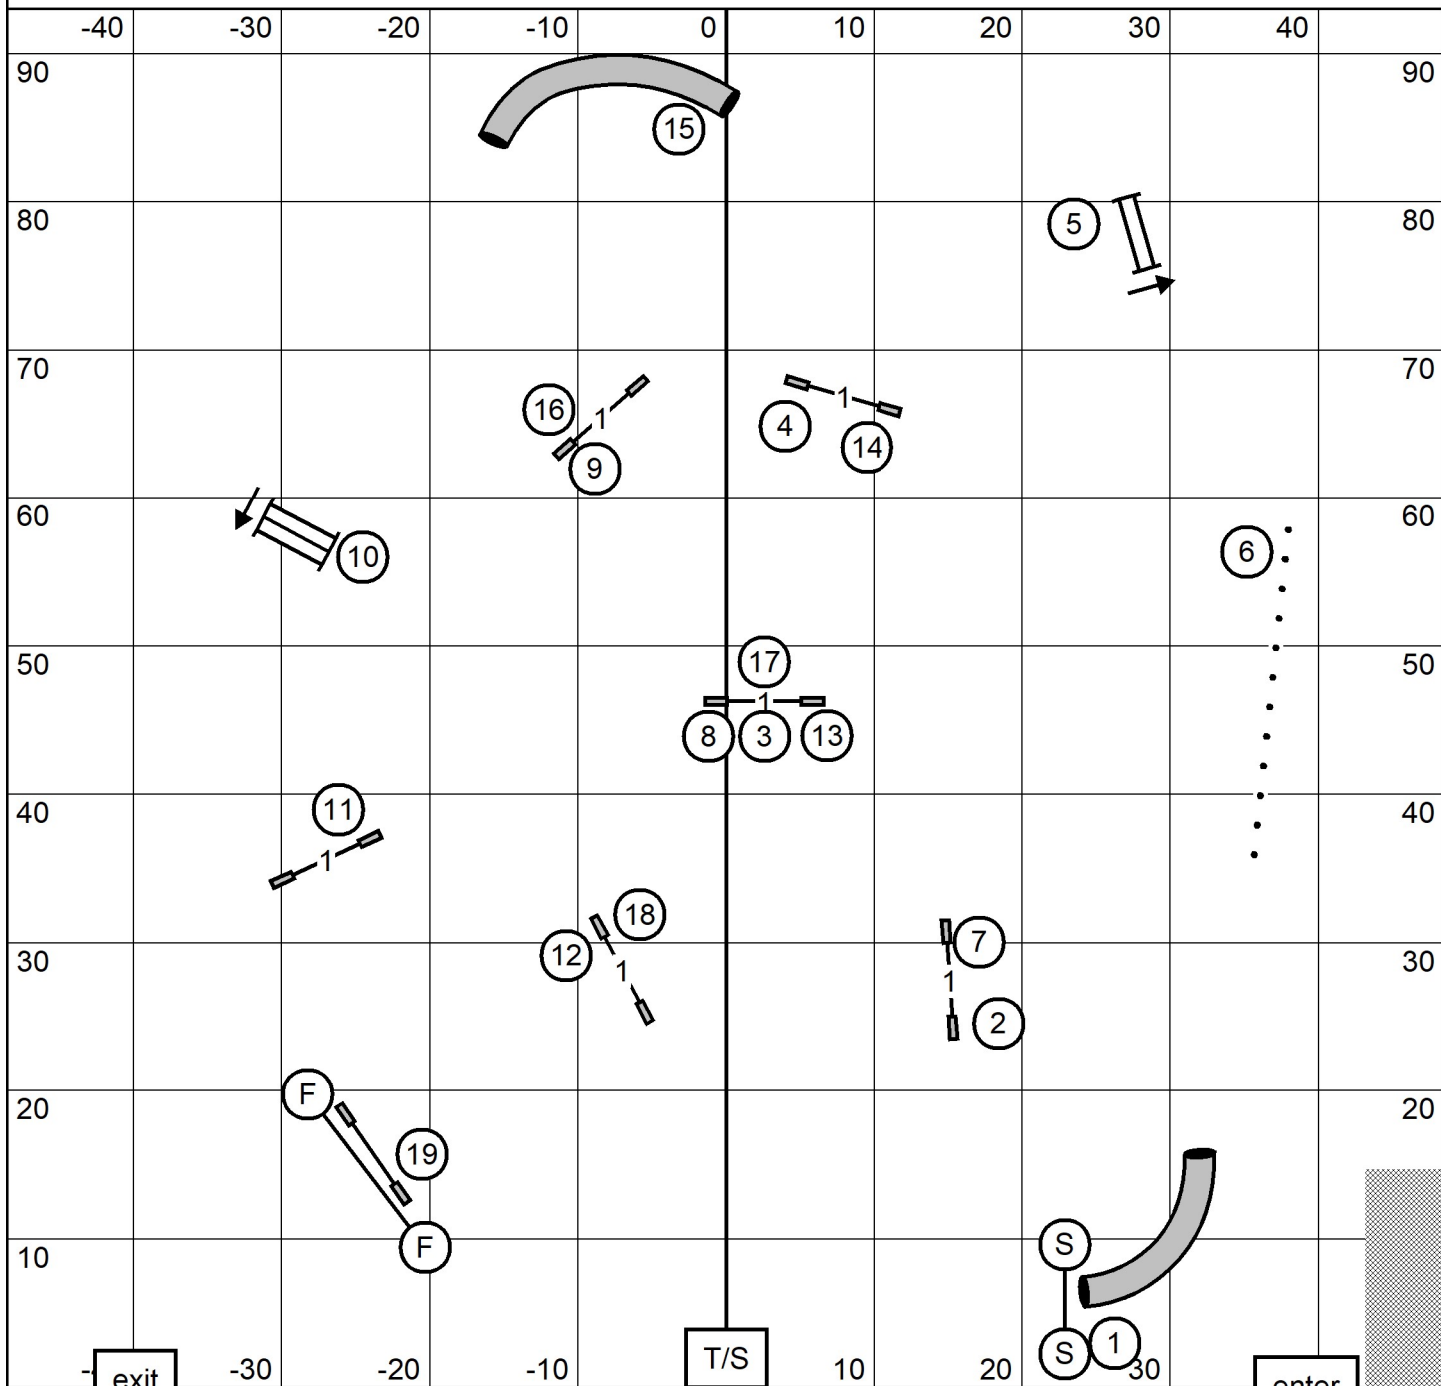

EXCELLENT/MASTER JWW

COLONIAL SHETLAND SHEPDOG CLUB

Sunday, May 22, 2022 * Wide World of Indoor Sports * North Smithfield, Rhode Island
Excellent/Master JWW * Mary Mullen