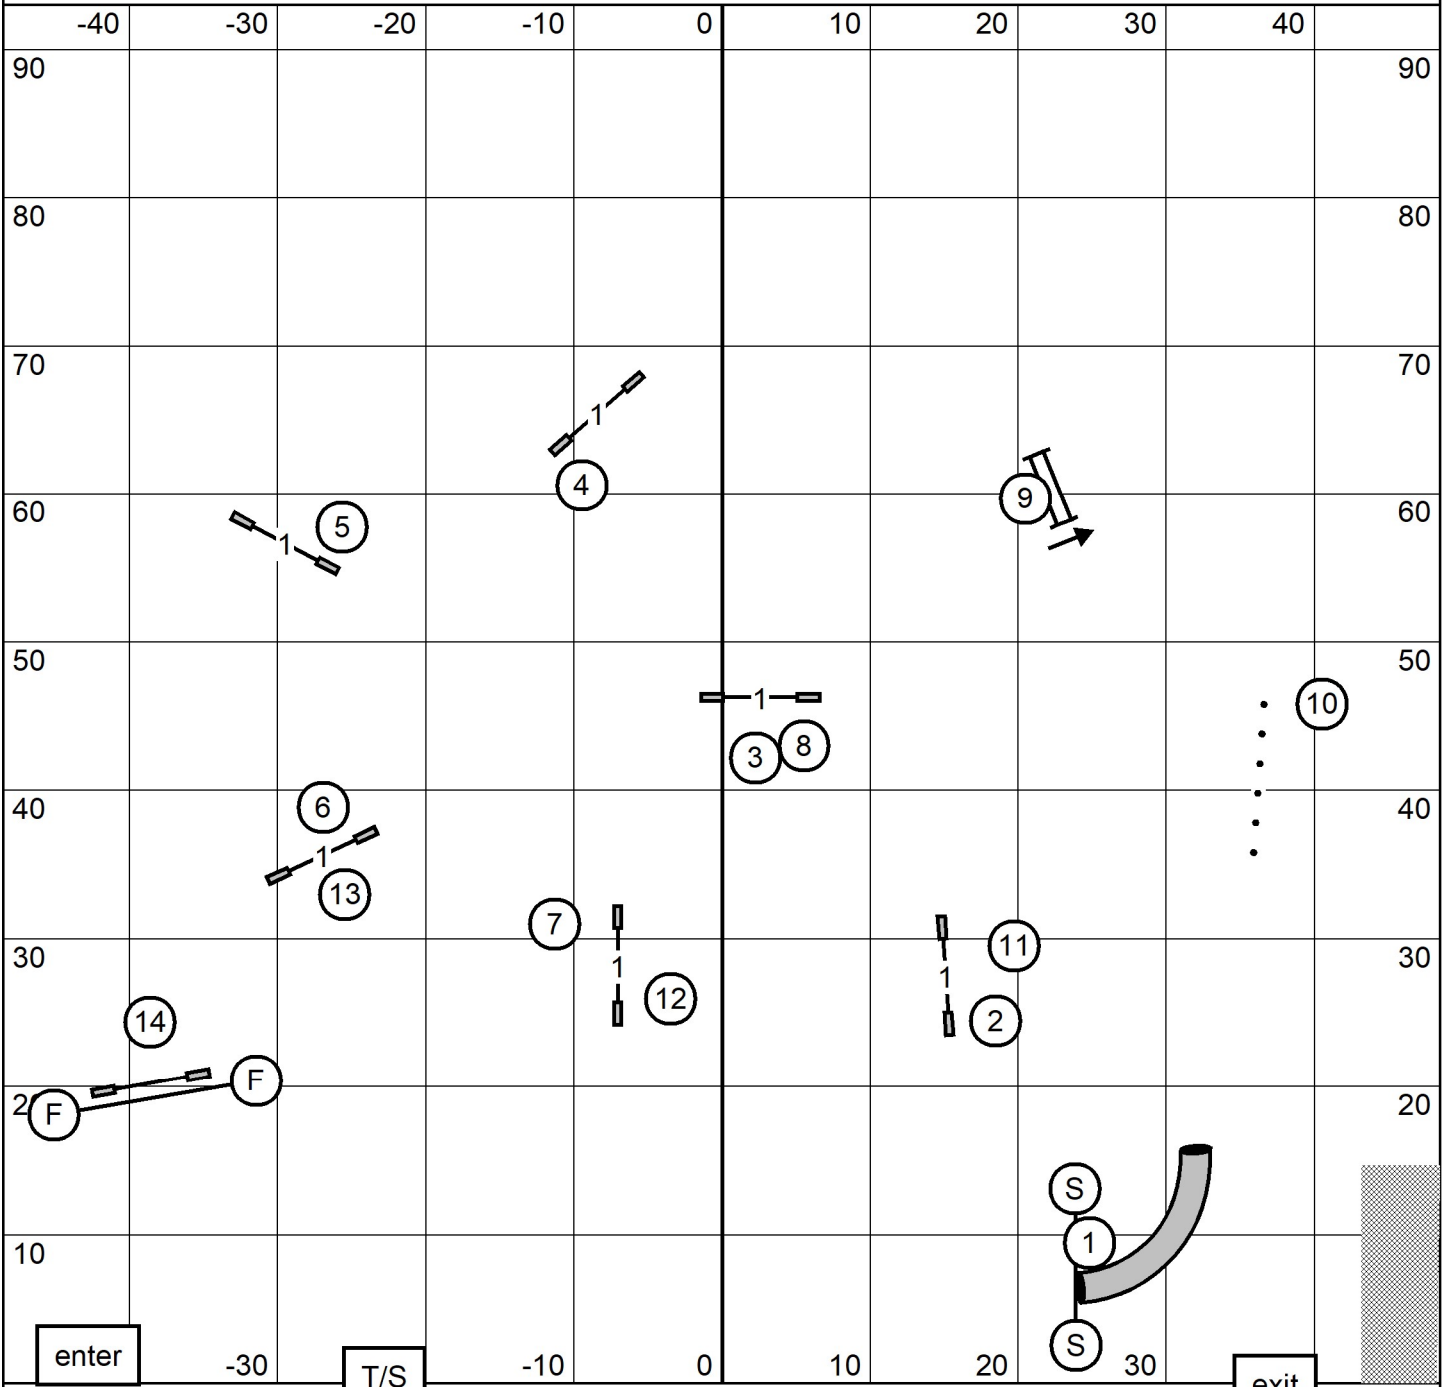

NOVICE JWW

COLONIAL SHETLAND SHEEPDOG CLUB

Sunday, May 22, 2022 * Wide World of Indoor Sports * North Smithfield, Rhode Island
Novice JWW * Mary Mullen