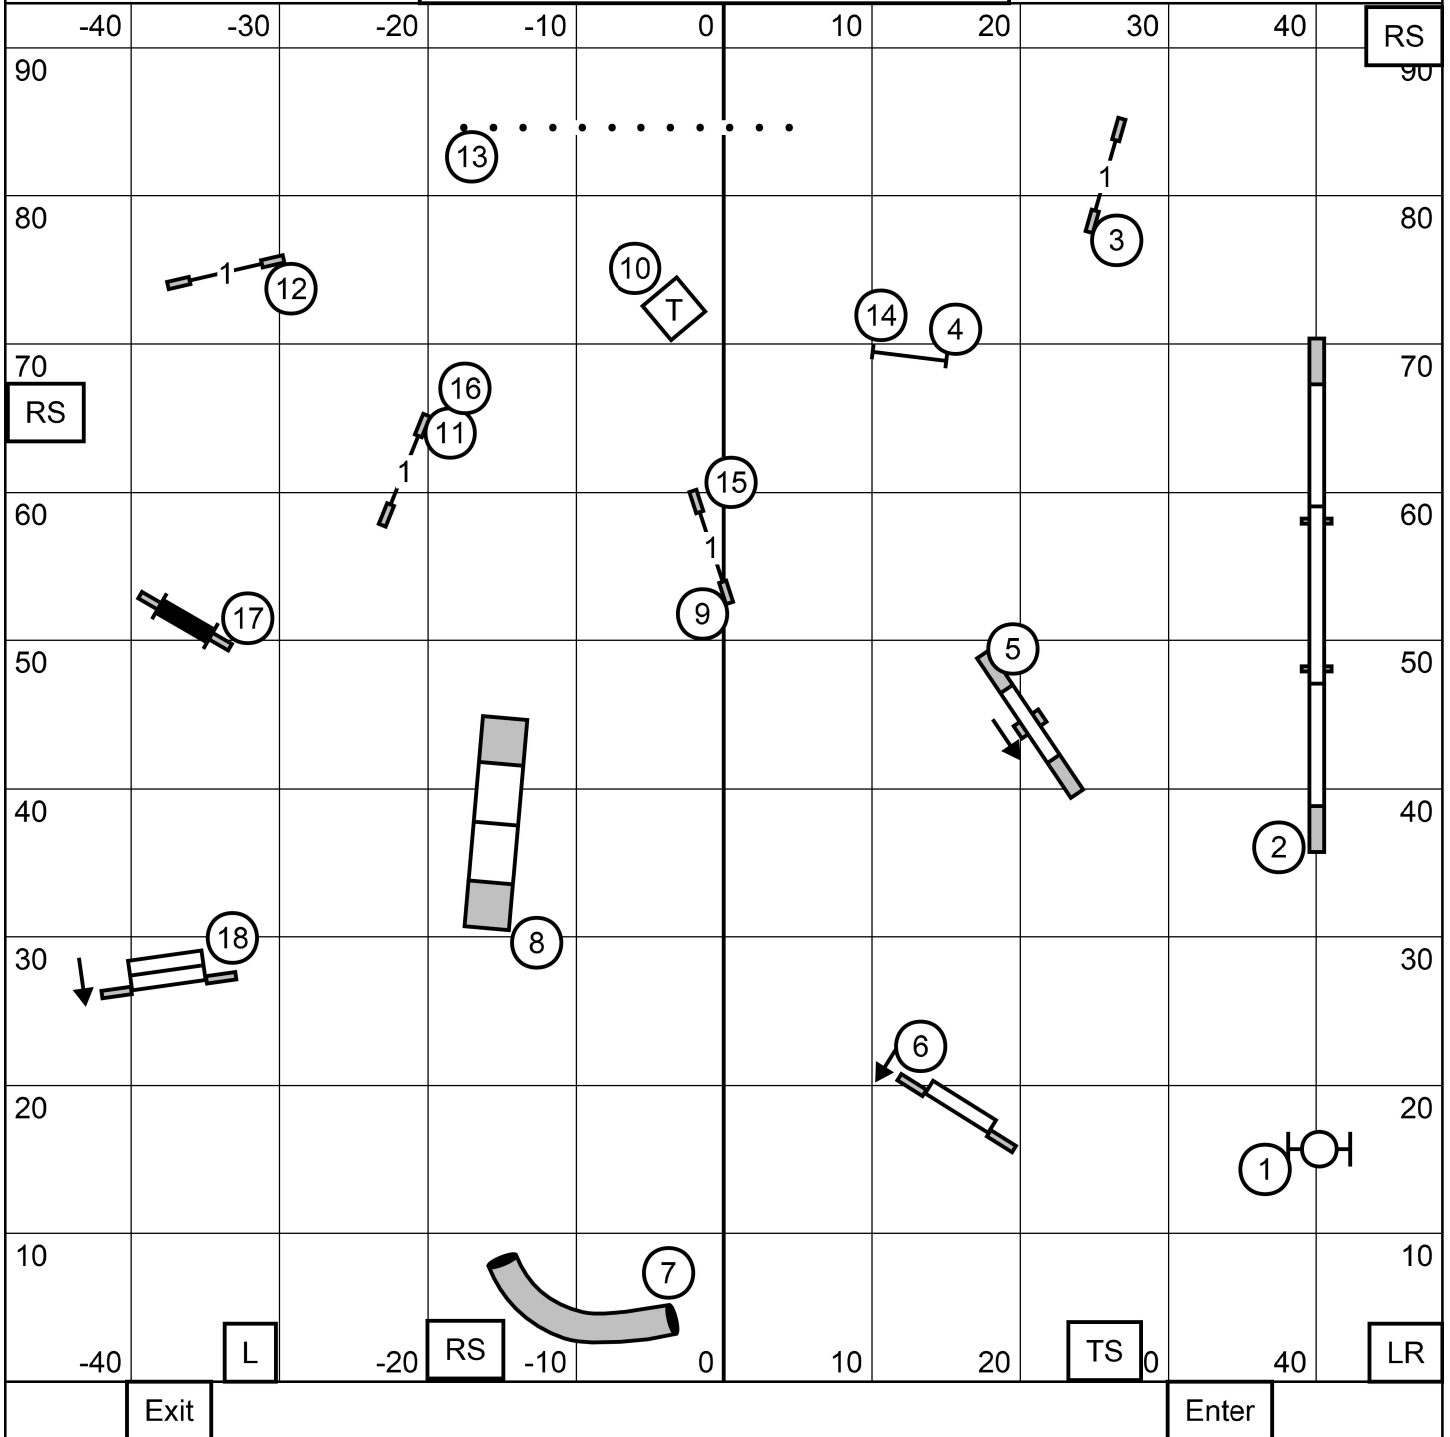

Colonial Shetland Sheepdog Club
Premier Standard Sun--5/22/22
 Susan Stephon Indoors on Turf
 E-timing Ring Size 97' x 93'

Colonial Shetland Sheepdog Club
Ex/Mas Standard Sun--5/22/22
 Susan Stephon Indoors on Turf
 E-timing Ring Size 97' x 93'

Colonial Shetland Sheepdog Club
Open Standard Sun--5/22/22
 Susan Stephon Indoors on Turf
 E-timing Ring Size 97' x 93'

Colonial Shetland Sheepdog Club
Novice Standard Sun--5/22/22
 Susan Stephon Indoors on Turf
 E-timing Ring Size 97' x 93'