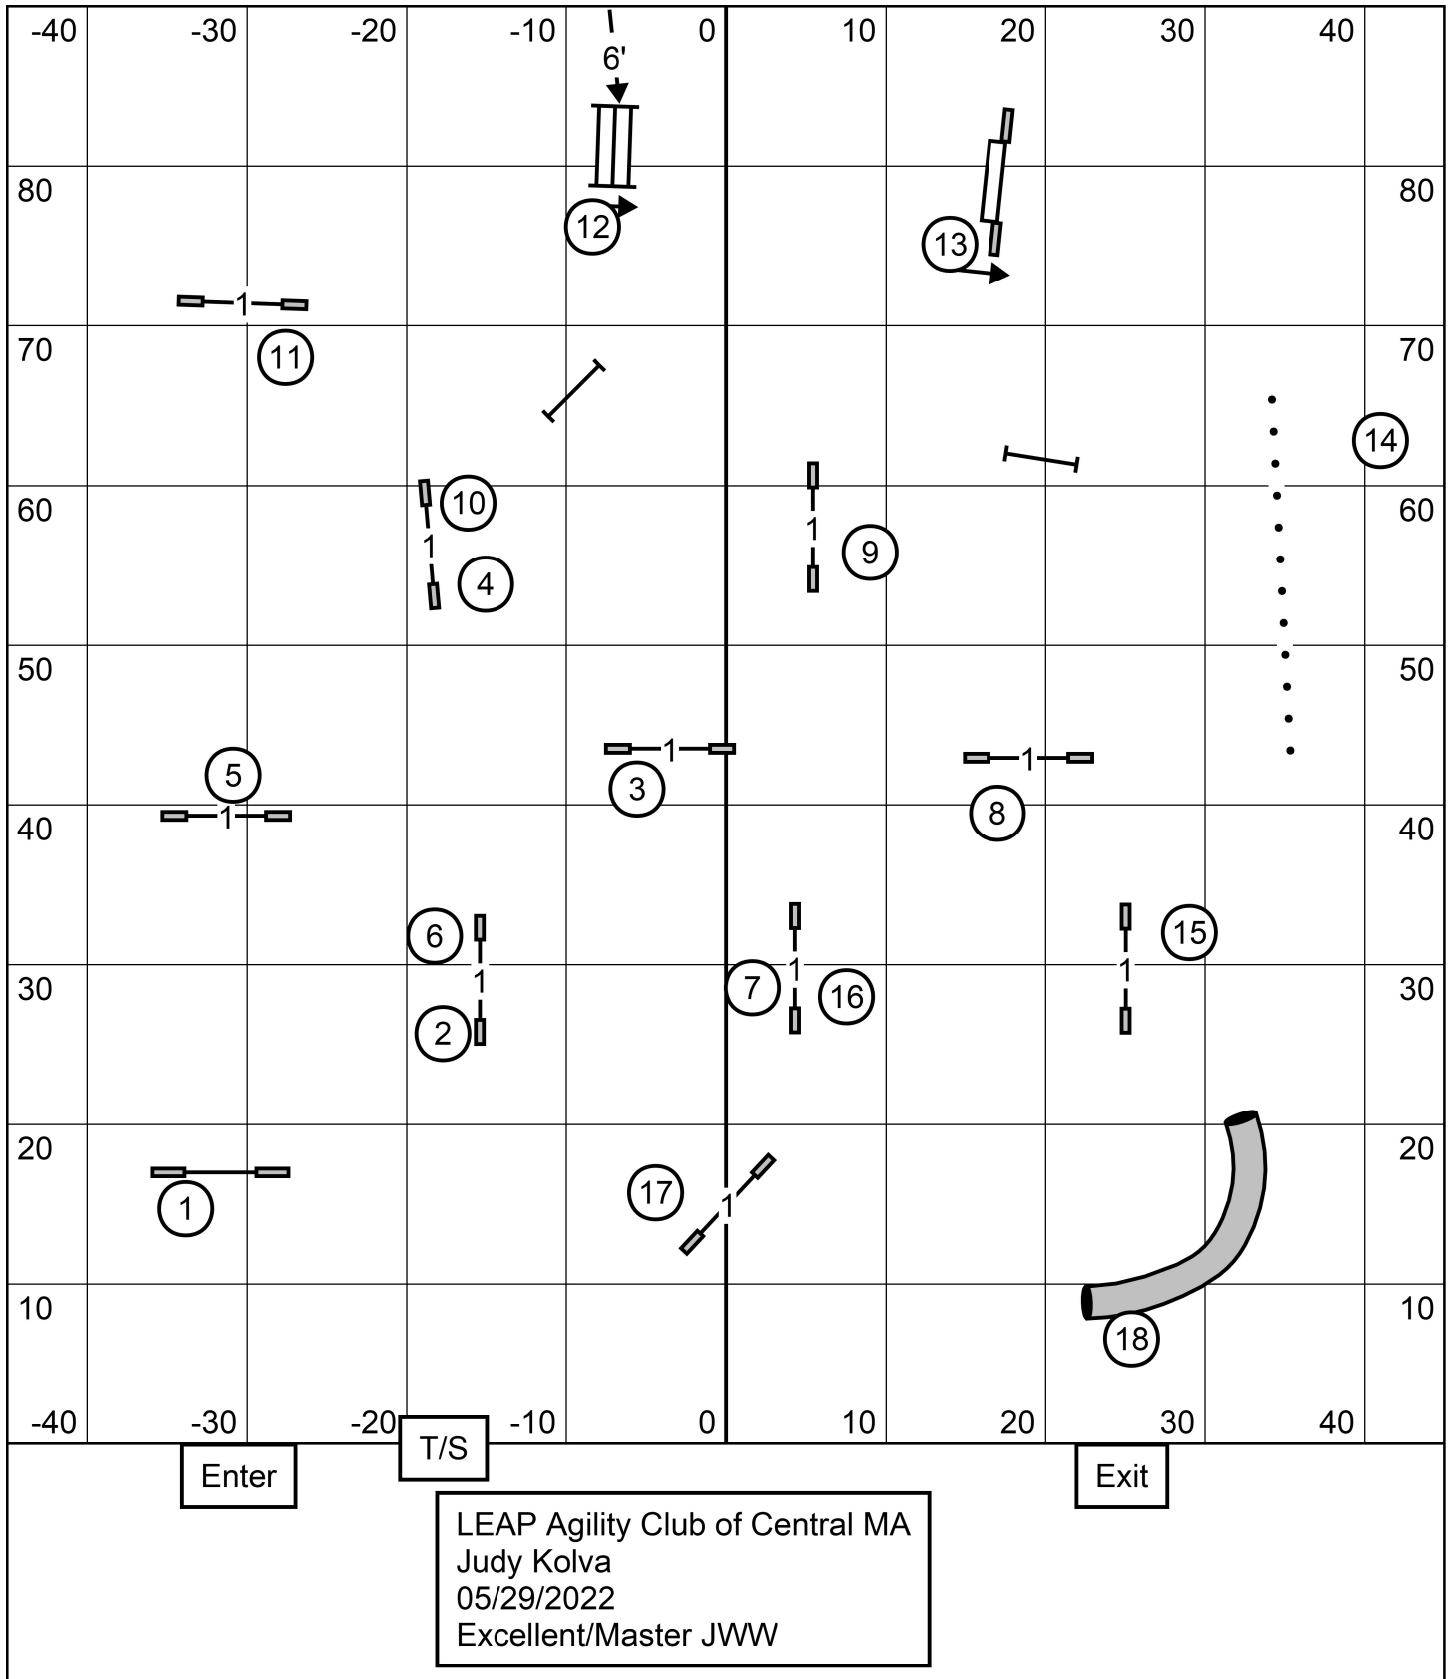

# Sunday Novice JWW

Novice JWW  
May 29, 2022

Next dog in after  
Weaves #12

LEAP Agility Club of Central  
Massachusetts Judge: Brian Brane

Open Send white circle 7-3-2  
 Novice send either white circle 5-6 or dark circle 6-5  
 Novice tunnel 3 bi-directional  
 Open 5 or 6 bi-directional

LEAP Agility Club of Central MA  
 Judy Kolva  
 05/29/2022  
 Novice/Open FAST

Enter

T/S

Exit

LEAP Agility Club of Central MA  
 Judy Kolva  
 05/29/2022  
 Novice Standard

Enter

T/S

Exit