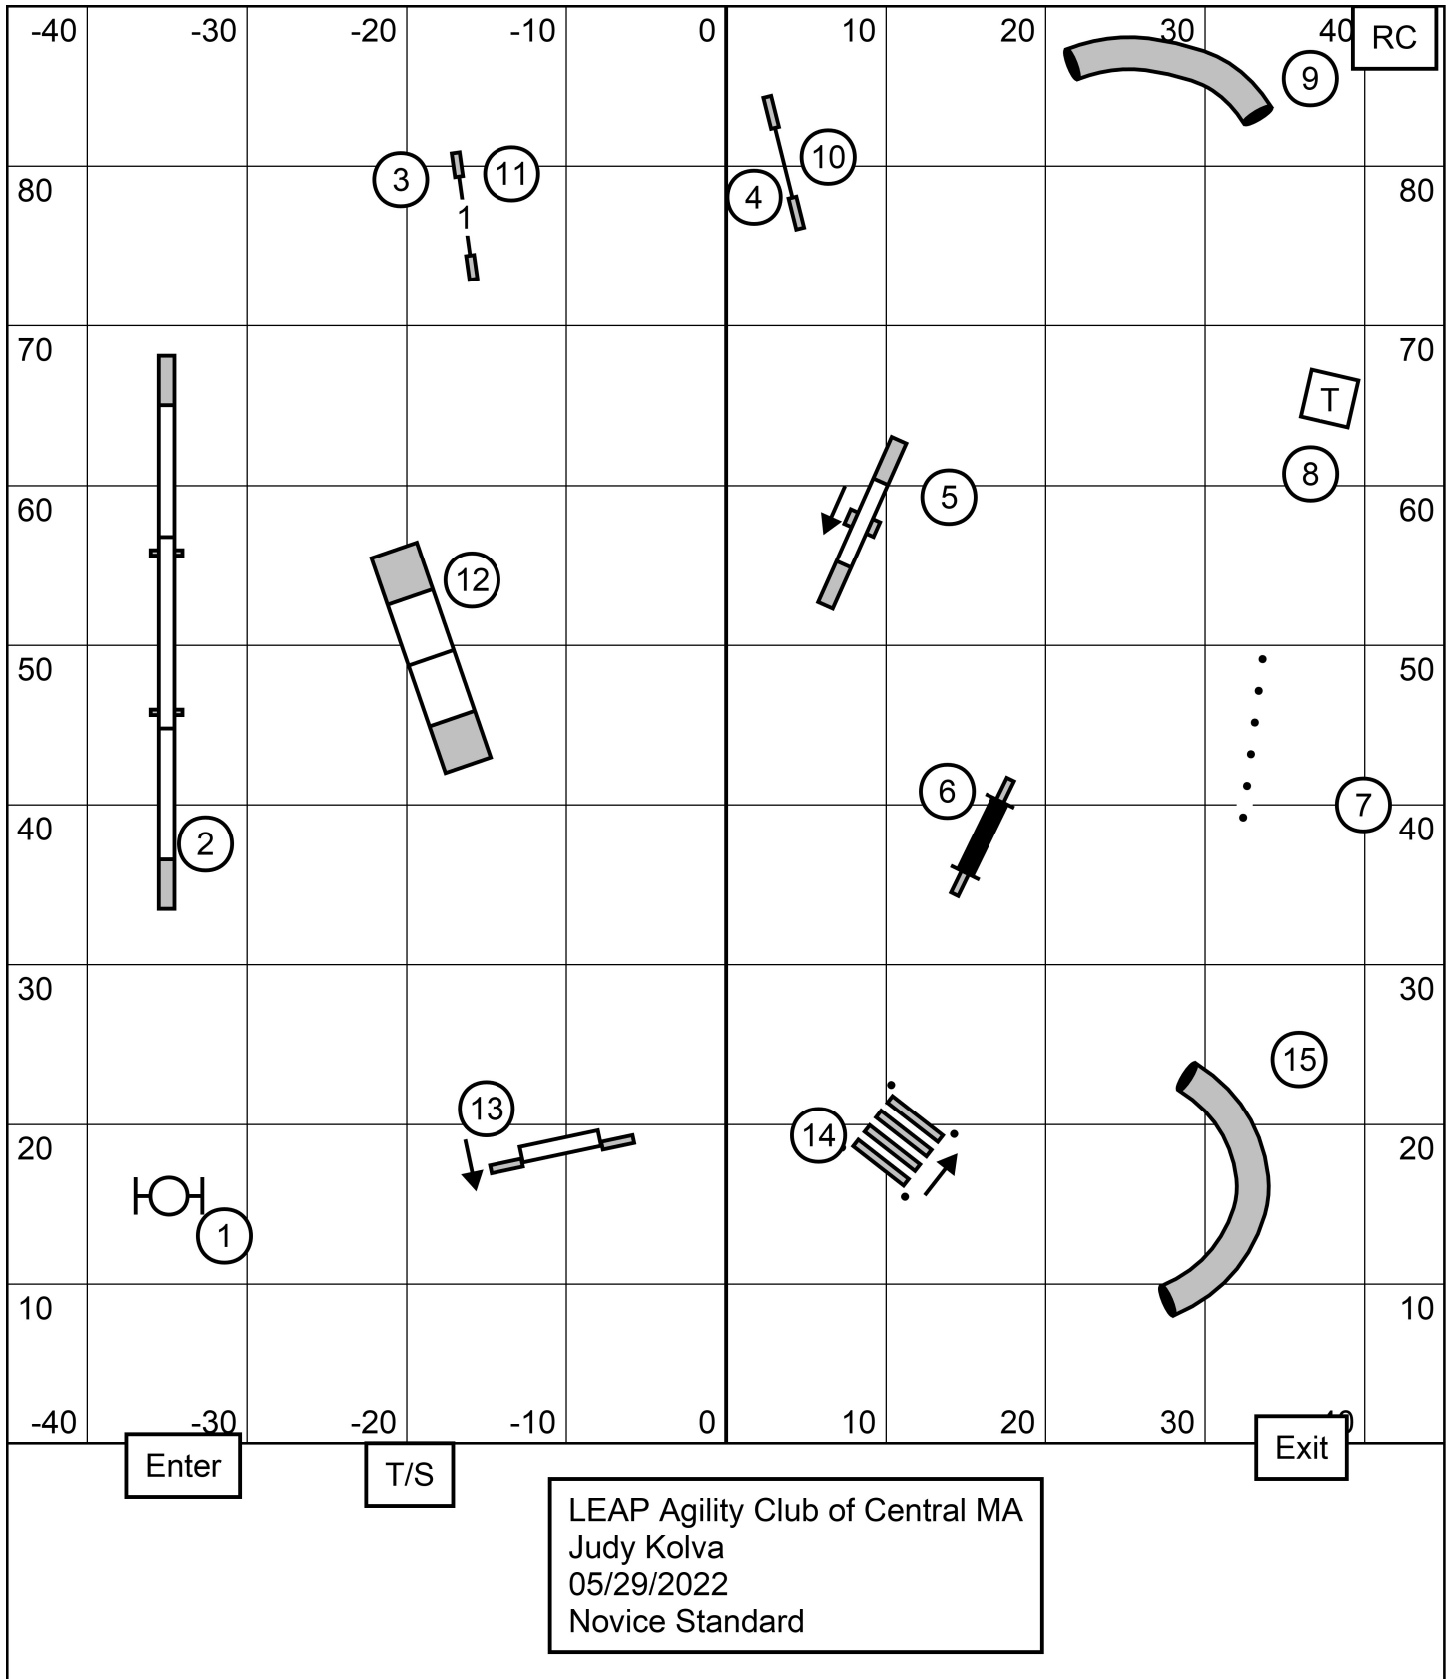

Enter

T/S

Exit

LEAP Agility Club of Central MA
Judy Kolva
05/29/2022
Novice Standard