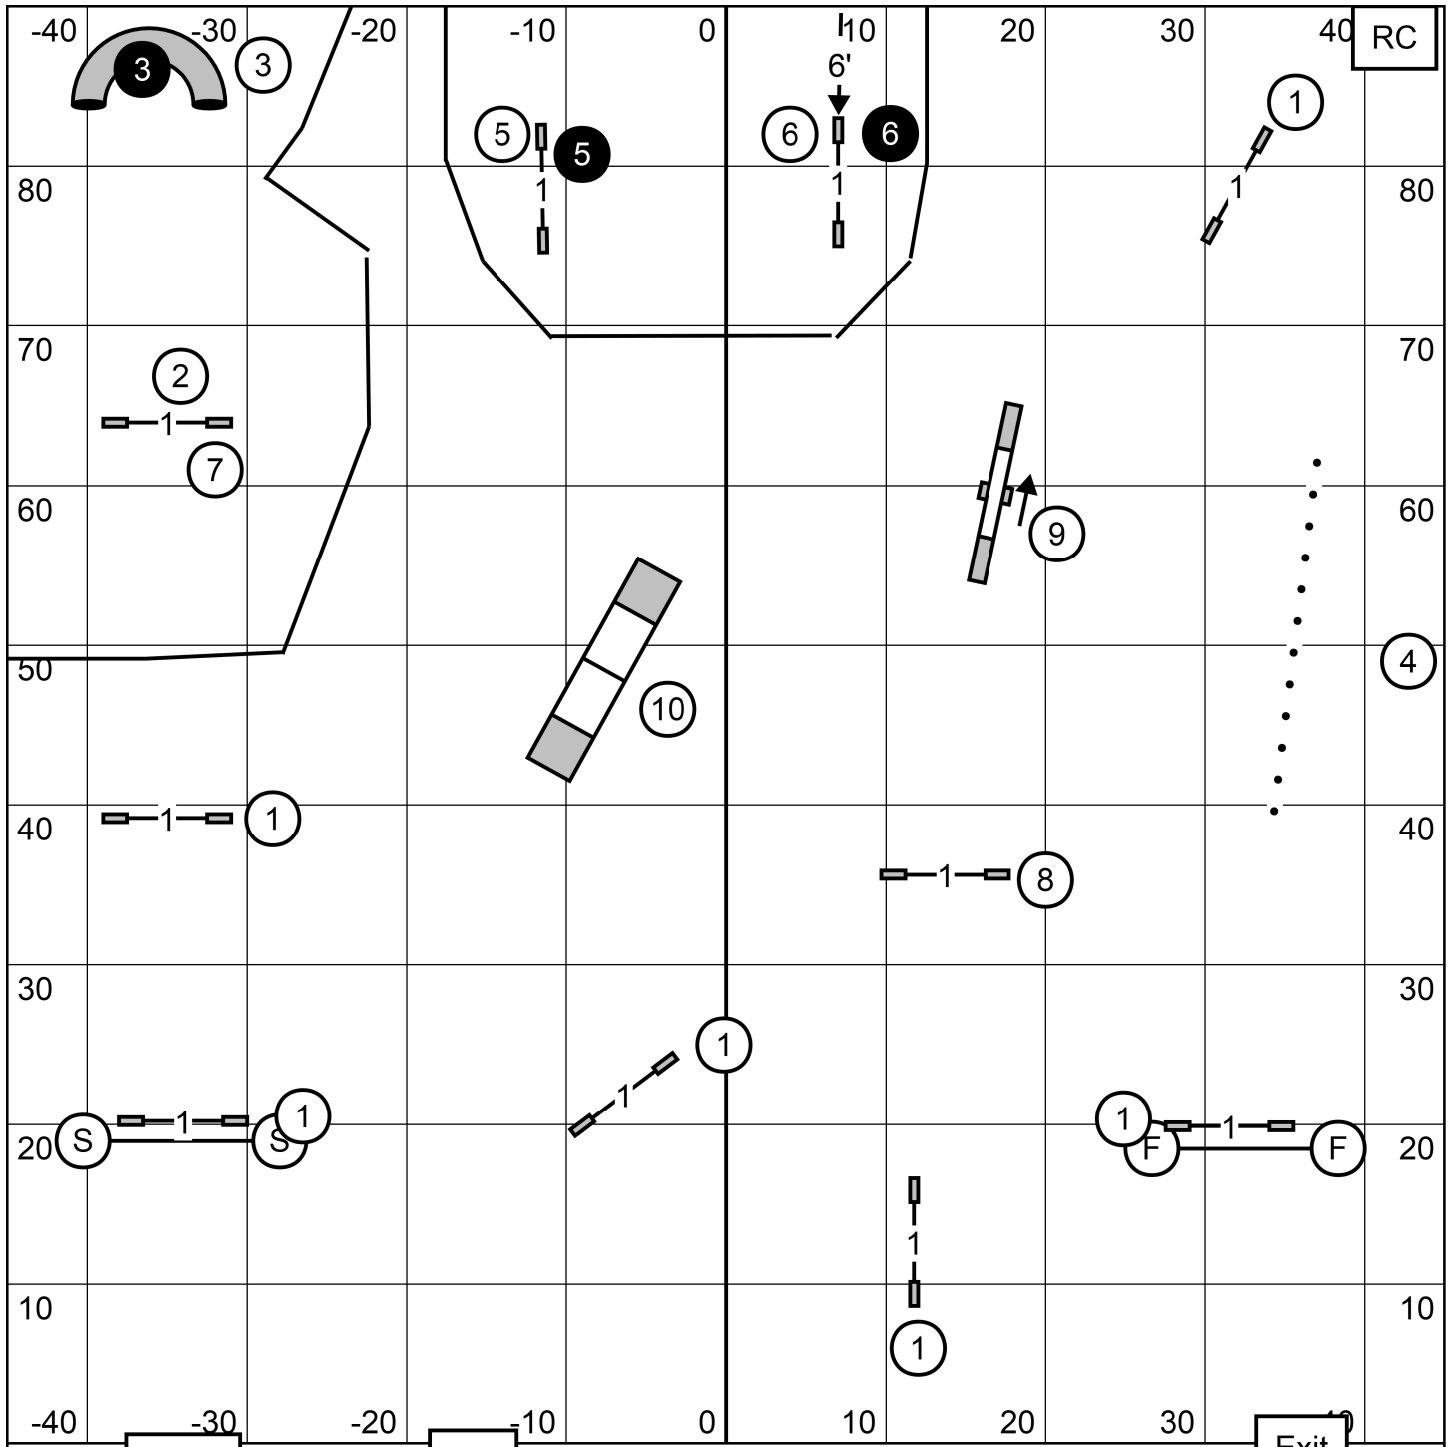

# Sunday Novice JWW

Novice JWW  
May 29, 2022

Next dog in after  
Weaves #12

LEAP Agility Club of Central  
Massachusetts Judge: Brian Brane

Open Send white circle 7-3-2  
 Novice send either white circle 5-6 or dark circle 6-5  
 Novice tunnel 3 bi-directional  
 Open 5 or 6 bi-directional