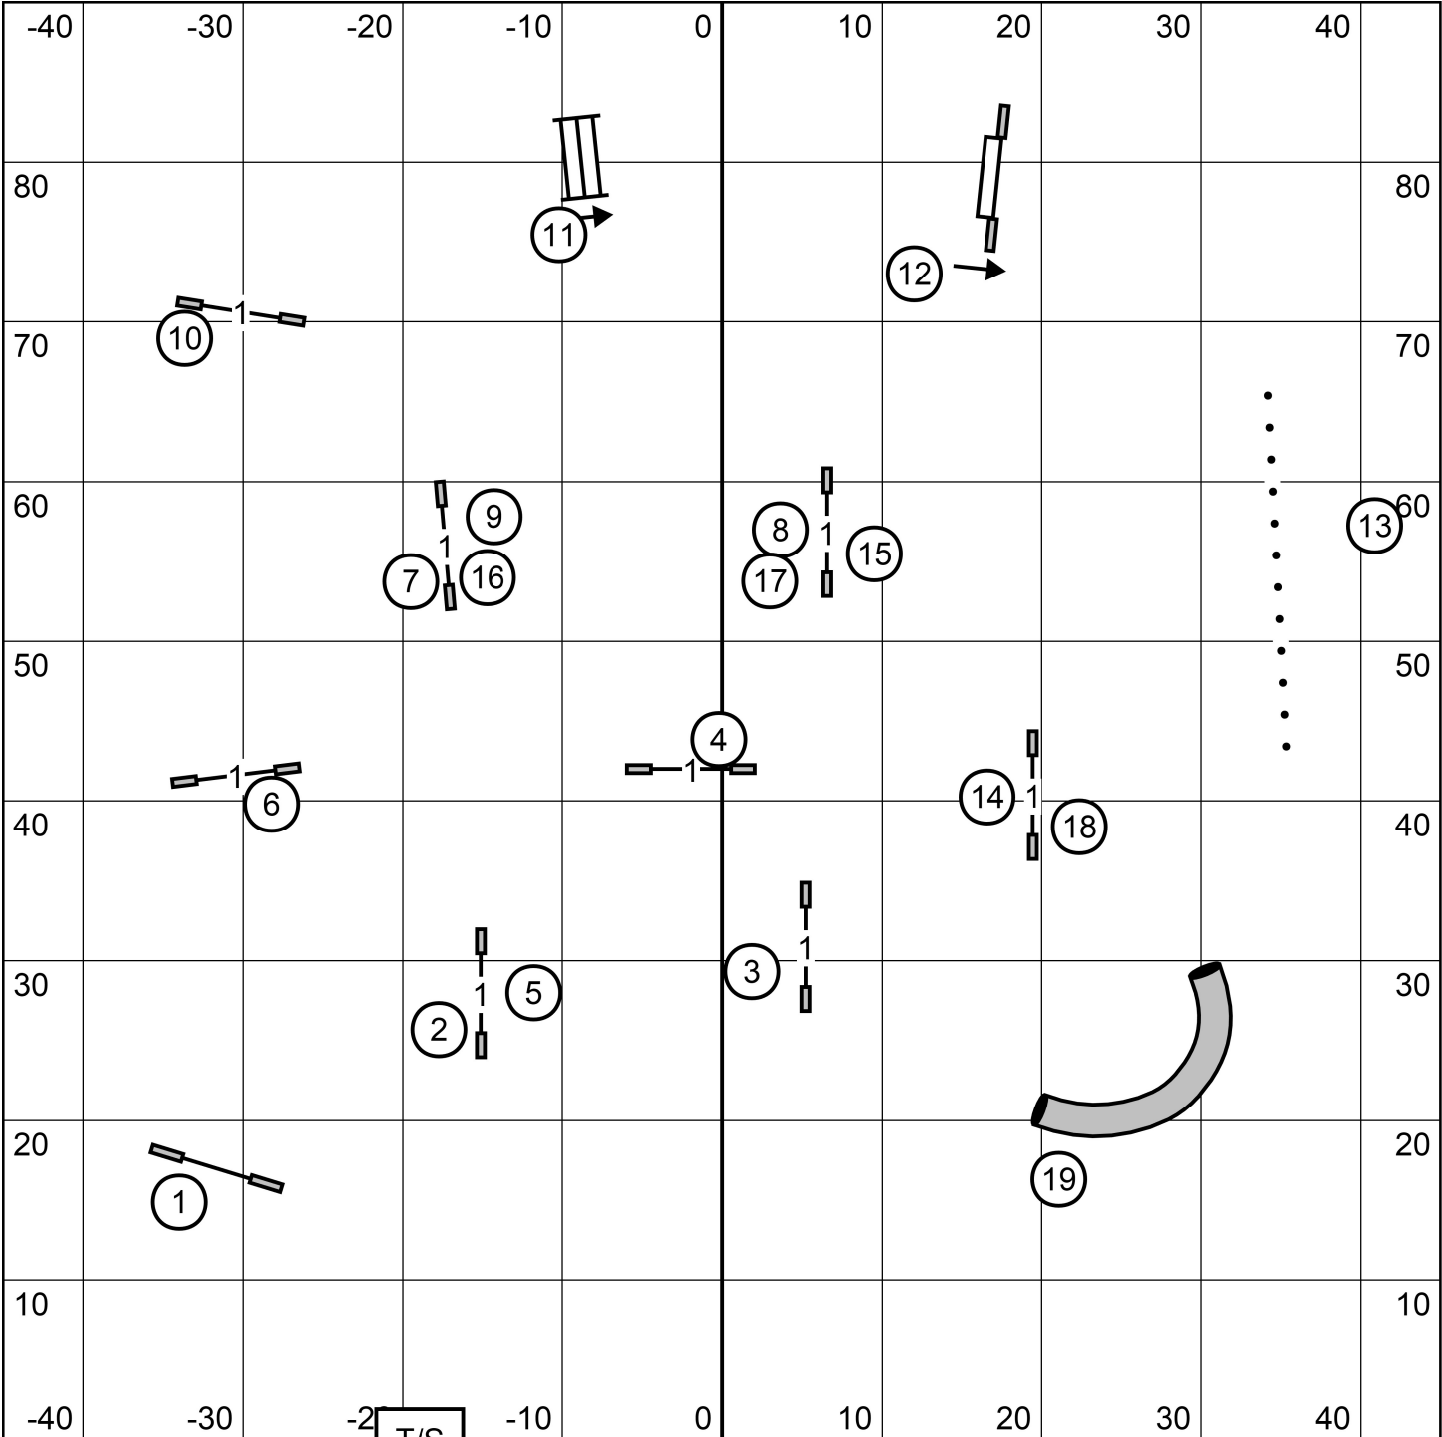

# Sunday Novice JWW

Novice JWW  
May 29, 2022

Next dog in after  
Weaves #12

LEAP Agility Club of Central  
Massachusetts Judge: Brian Brane

Open Send white circle 7-3-2  
 Novice send either white circle 5-6 or dark circle 6-5  
 Novice tunnel 3 bi-directional  
 Open 5 or 6 bi-directional

LEAP Agility Club of Central MA  
 Judy Kolva  
 05/29/2022  
 Novice/Open FAST

Enter

T/S

Exit

LEAP Agility Club of Central MA  
 Judy Kolva  
 05/29/2022  
 Novice Standard

Enter

T/S

Exit