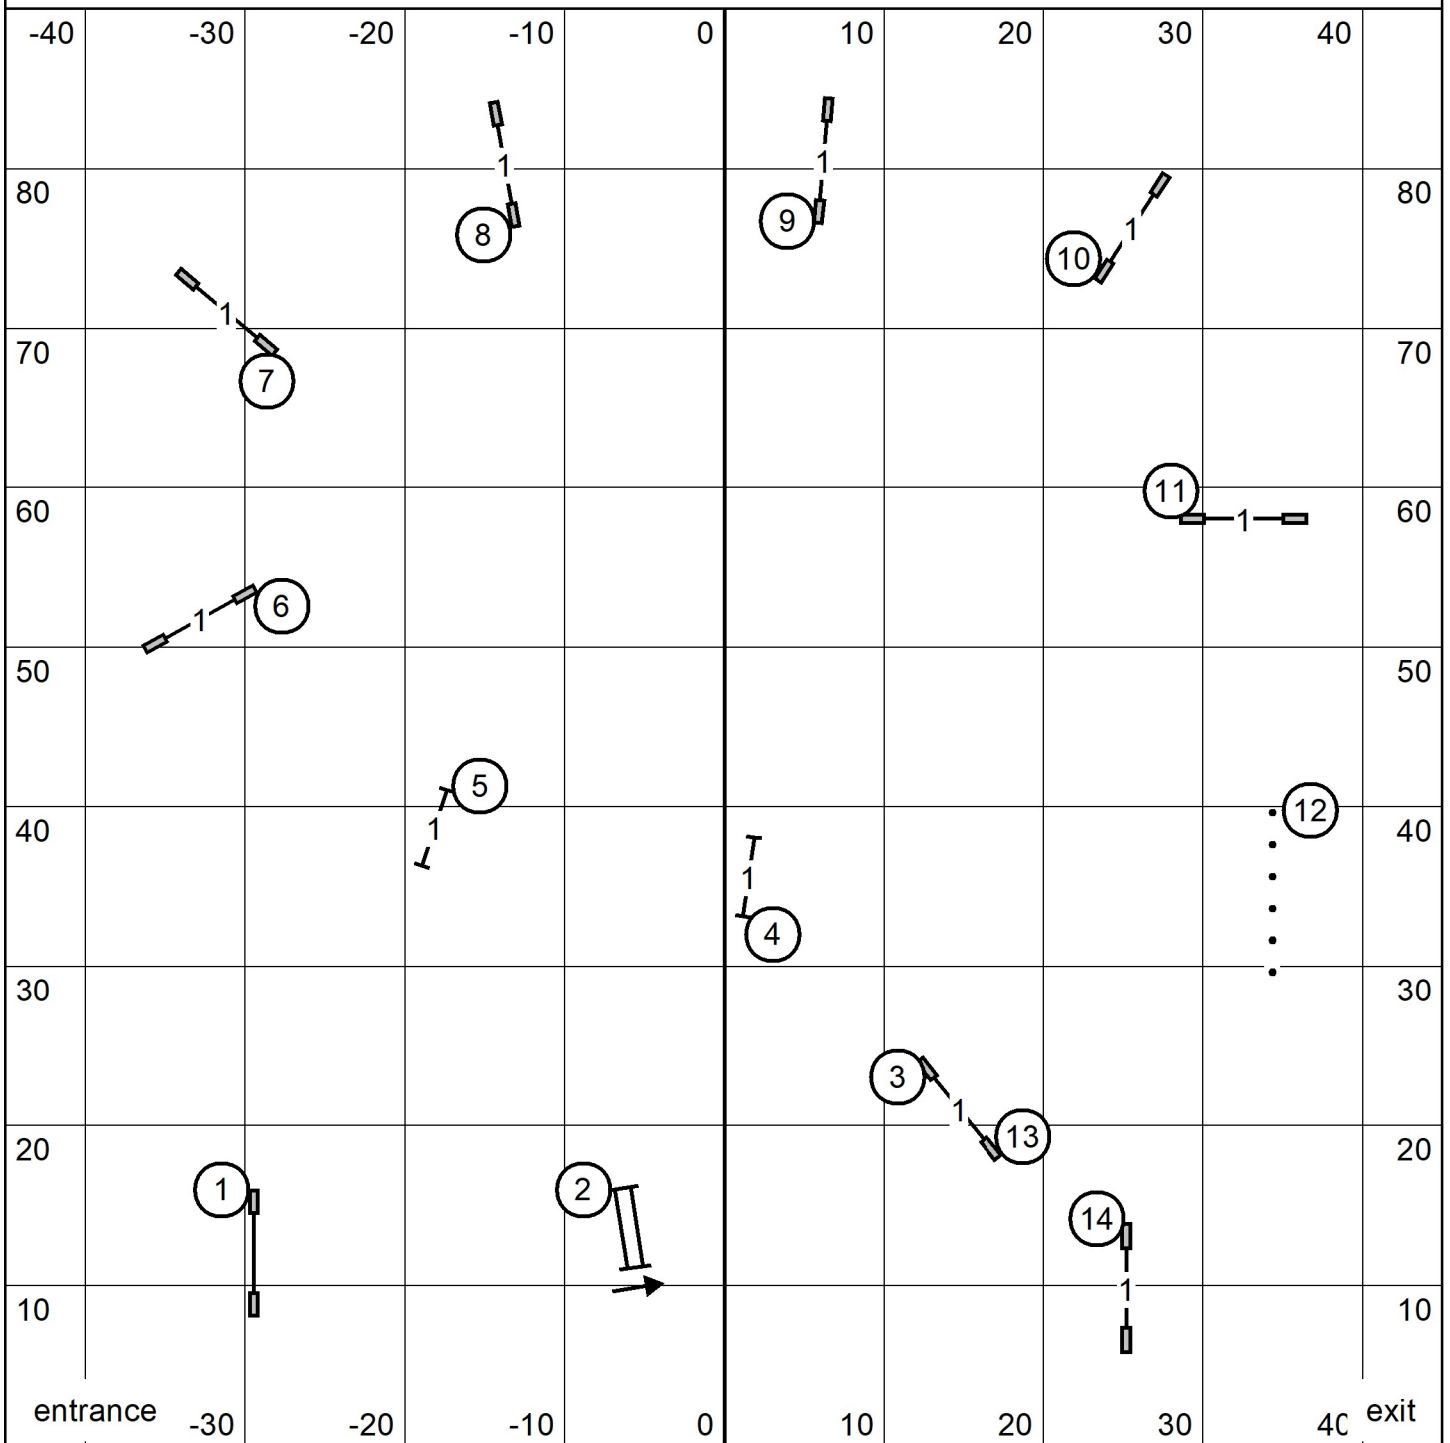

# Sunday Novice JWW

Novice JWW  
May 29, 2022

Next dog in after  
Weaves #12

LEAP Agility Club of Central  
Massachusetts Judge: Brian Brane

Open Send white circle 7-3-2  
 Novice send either white circle 5-6 or dark circle 6-5  
 Novice tunnel 3 bi-directional  
 Open 5 or 6 bi-directional