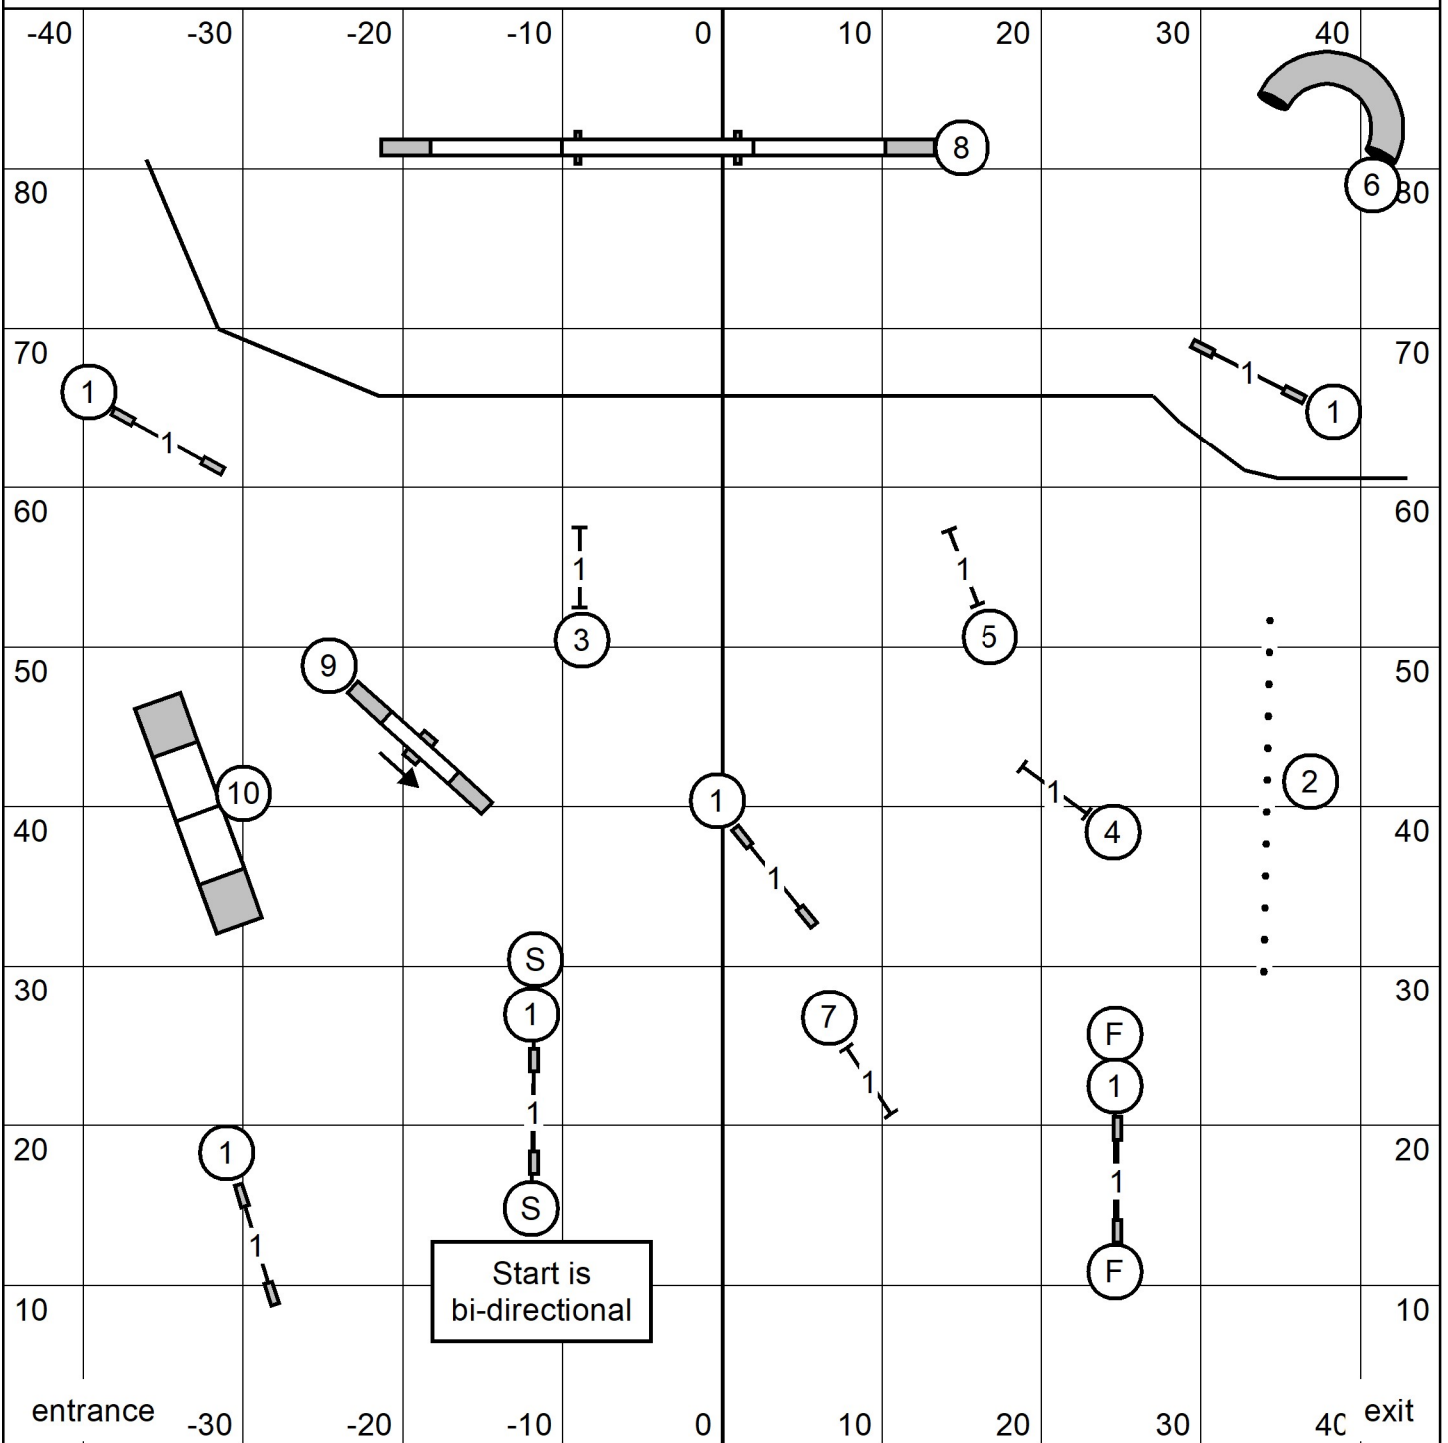

# Sunday Excellent/Master FAST

Ex/Master FAST  
May 29, 2022

Send: 1-6-8 in flow  
plus 25 points to qualify

LEAP Agility Club of Central  
Massachusetts Judge: Brian Brane

# Sunday Premier STD

Premier STD  
May 29, 2022

Next dog in after  
Triple #15

LEAP Agility Club of Central  
Massachusetts Judge: Brian Brane

# Sunday Excellent/Master STD

Ex/Master STD  
May 29, 2022

Next dog in after  
Teeter #14

LEAP Agility Club of Central  
Massachusetts Judge: Brian Brane