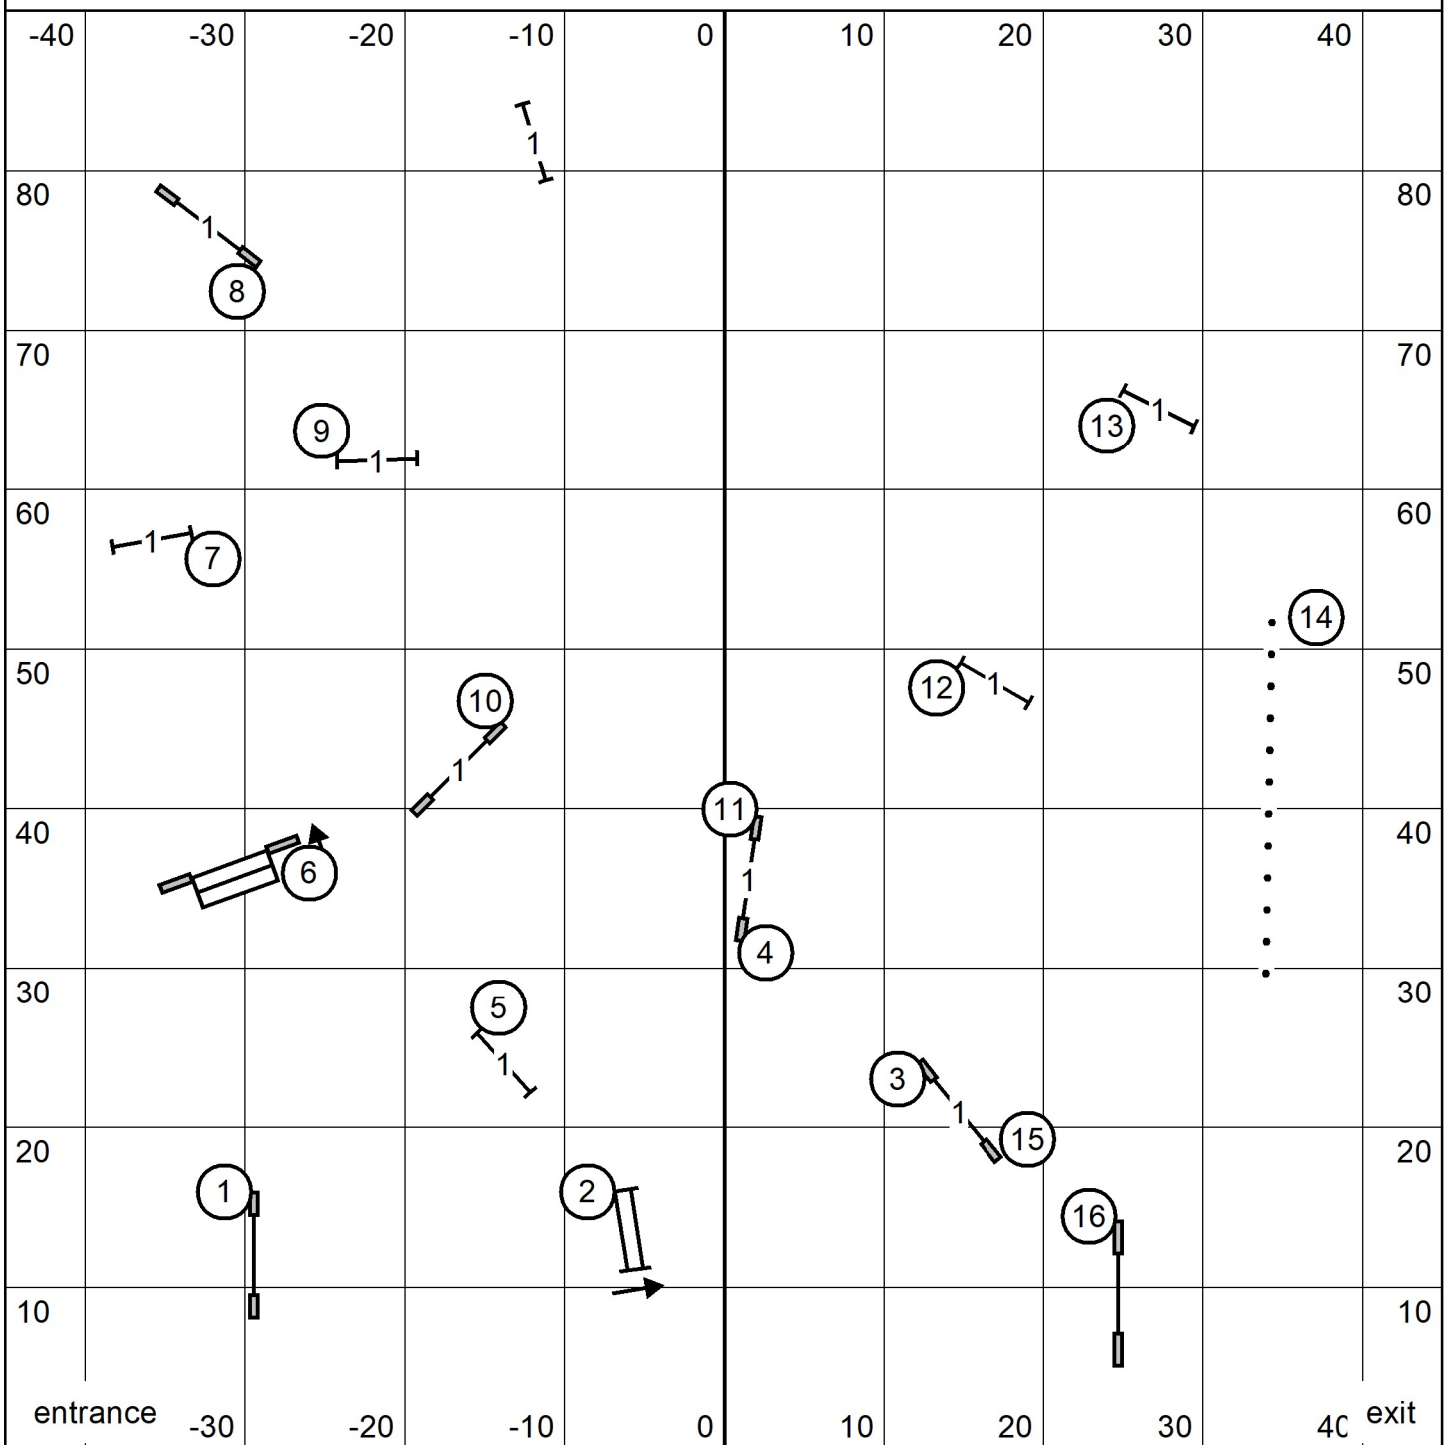

Sunday Open JWW

Open JWW
May 29, 2022

Next dog in after
Jump #11

LEAP Agility Club of Central
Massachusetts Judge: Brian Brane