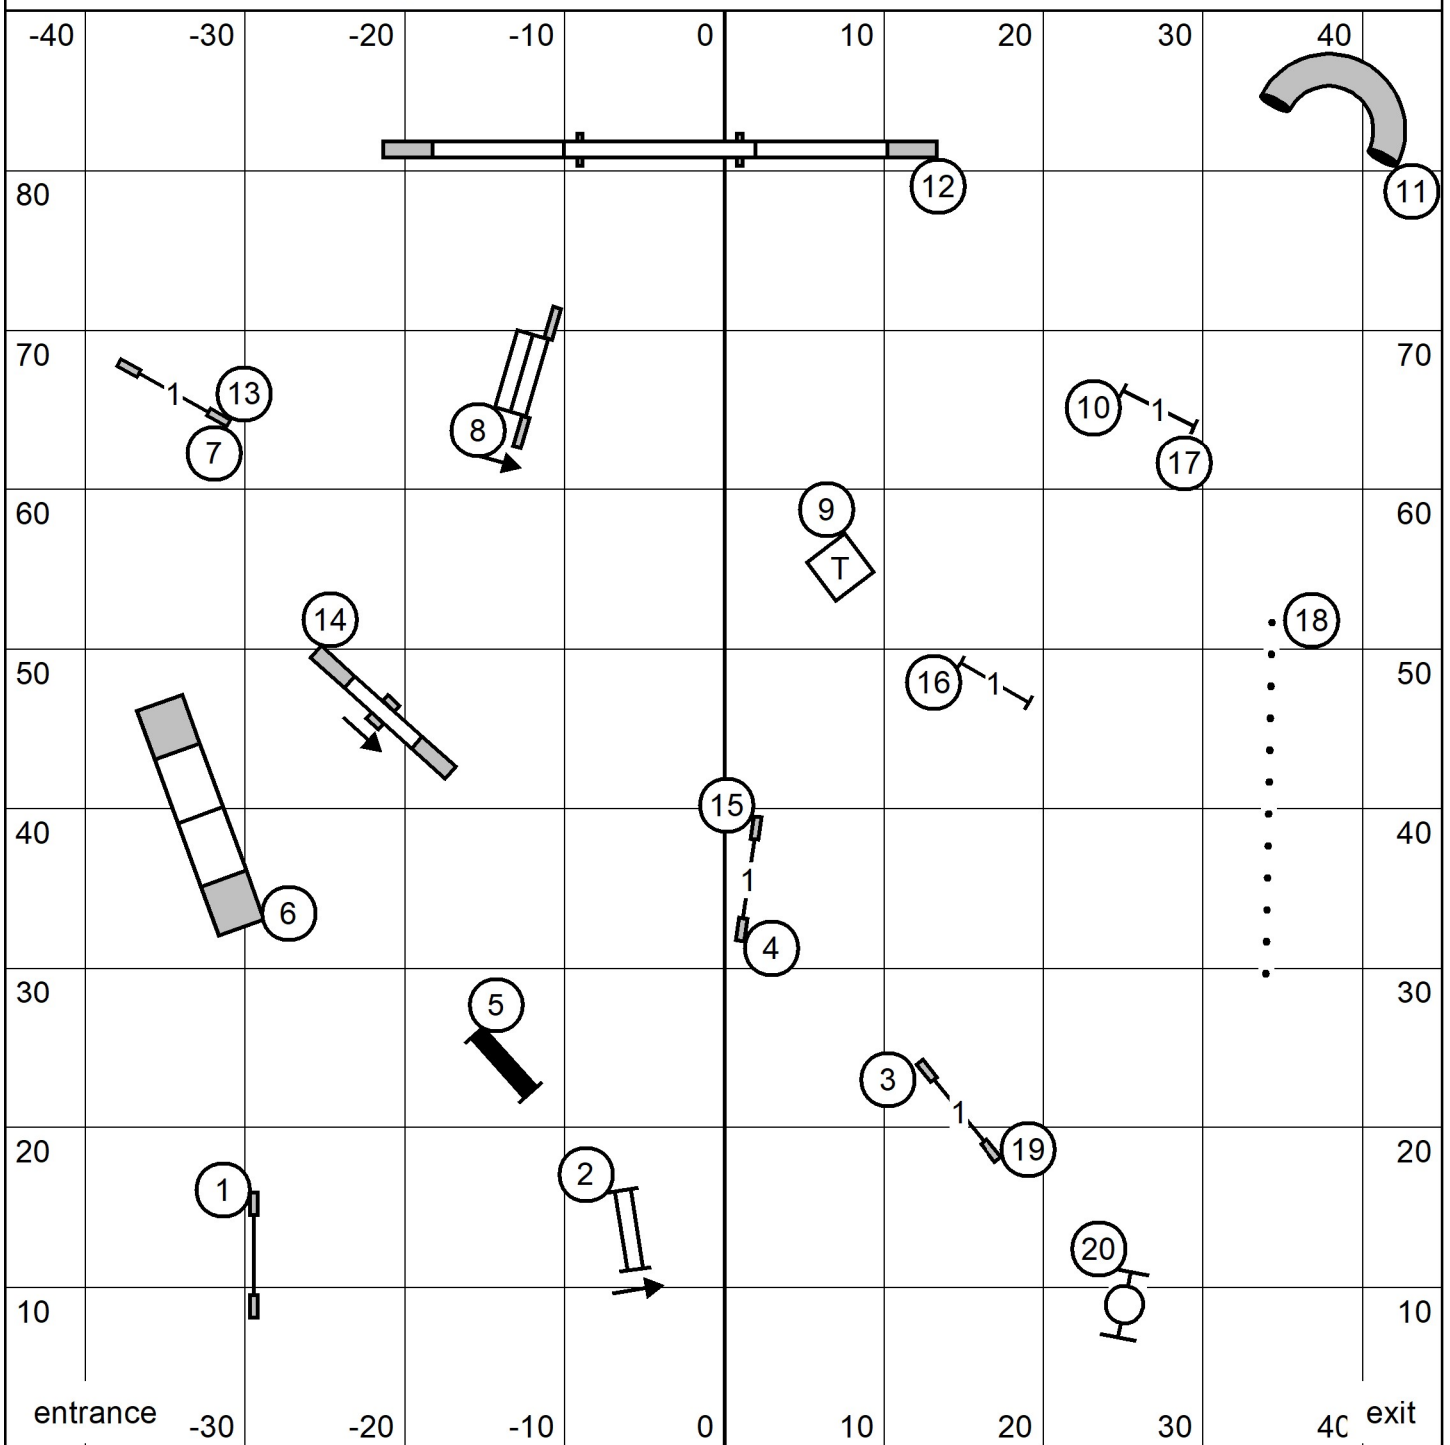

# Sunday Excellent/Master STD

Ex/Master STD  
May 29, 2022

Next dog in after  
Teeter #14

LEAP Agility Club of Central  
Massachusetts Judge: Brian Brane