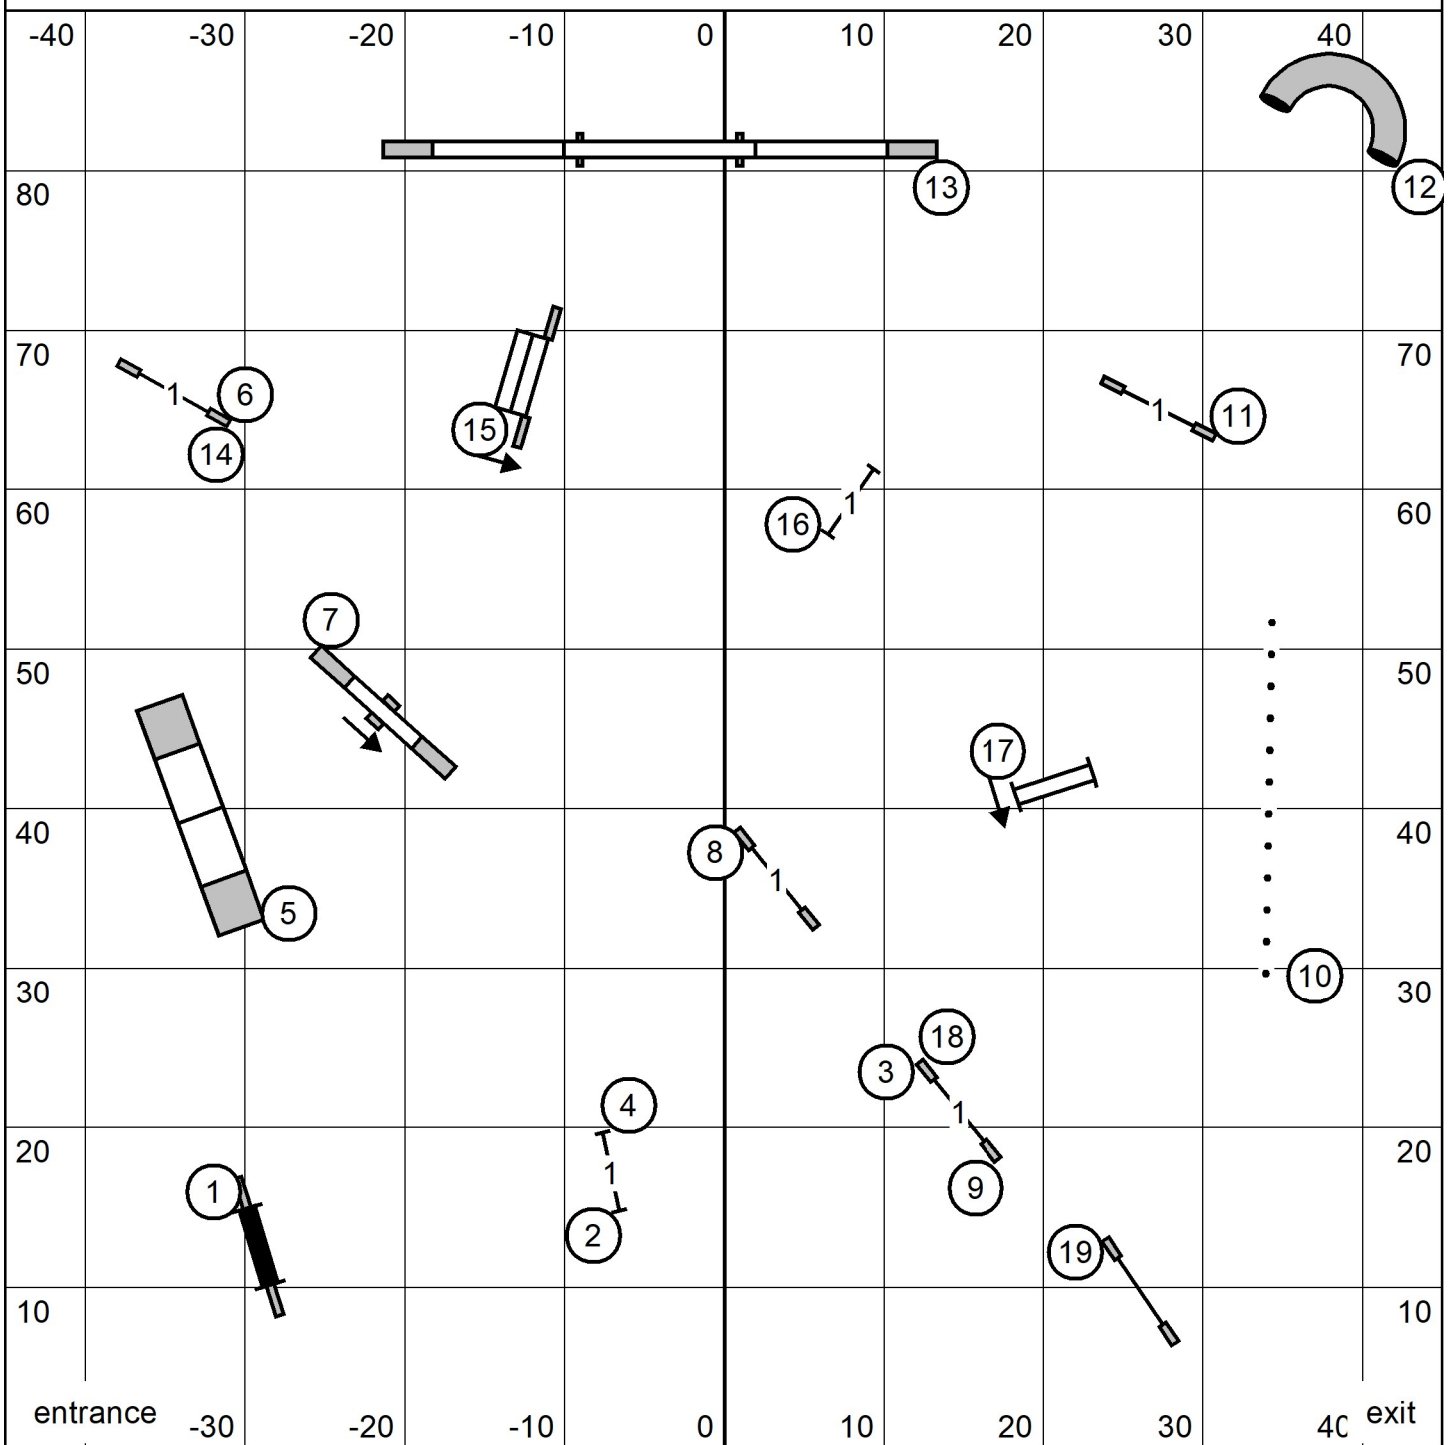

Sunday Premier STD

Premier STD
May 29, 2022

Next dog in after
Triple #15

LEAP Agility Club of Central
Massachusetts Judge: Brian Brane