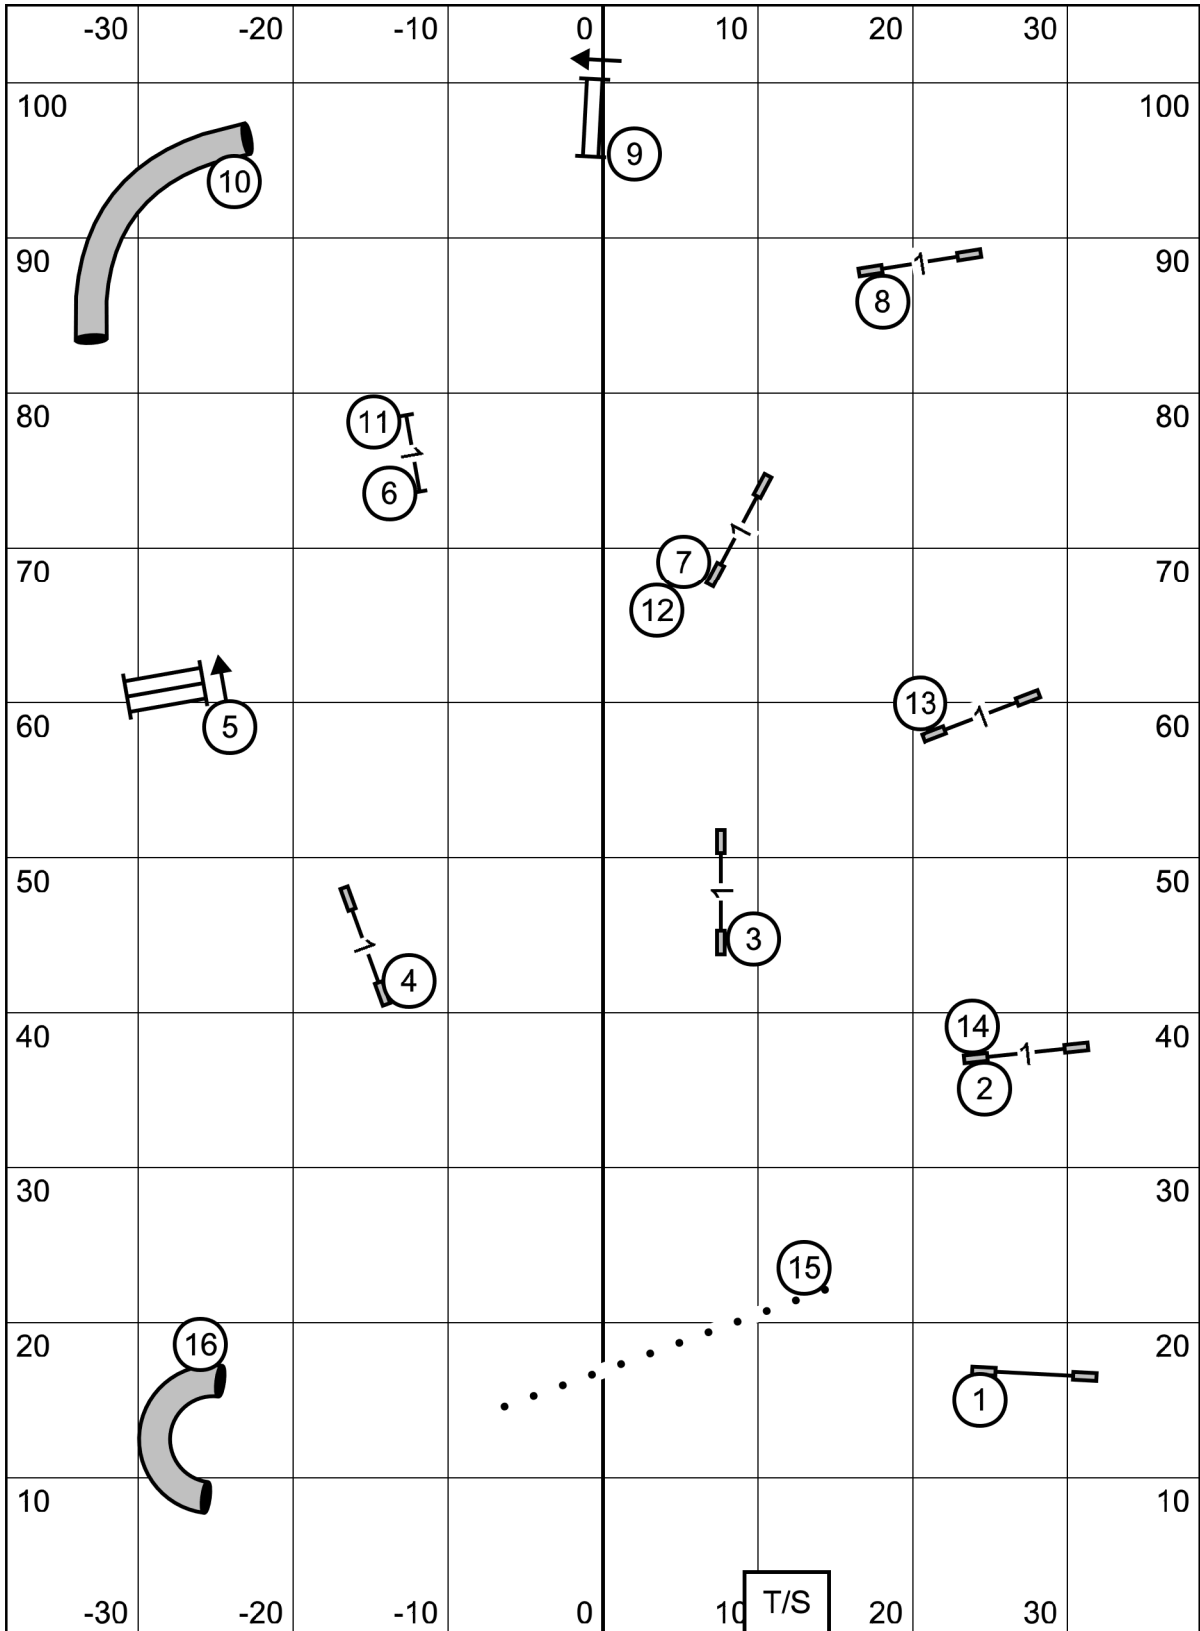

EXIT

OPEN JWW

American Spaniel Club, Inc.

Amherst, NH

June 04, 2022

Designed by Zach Gulaboff Davis

ENTER