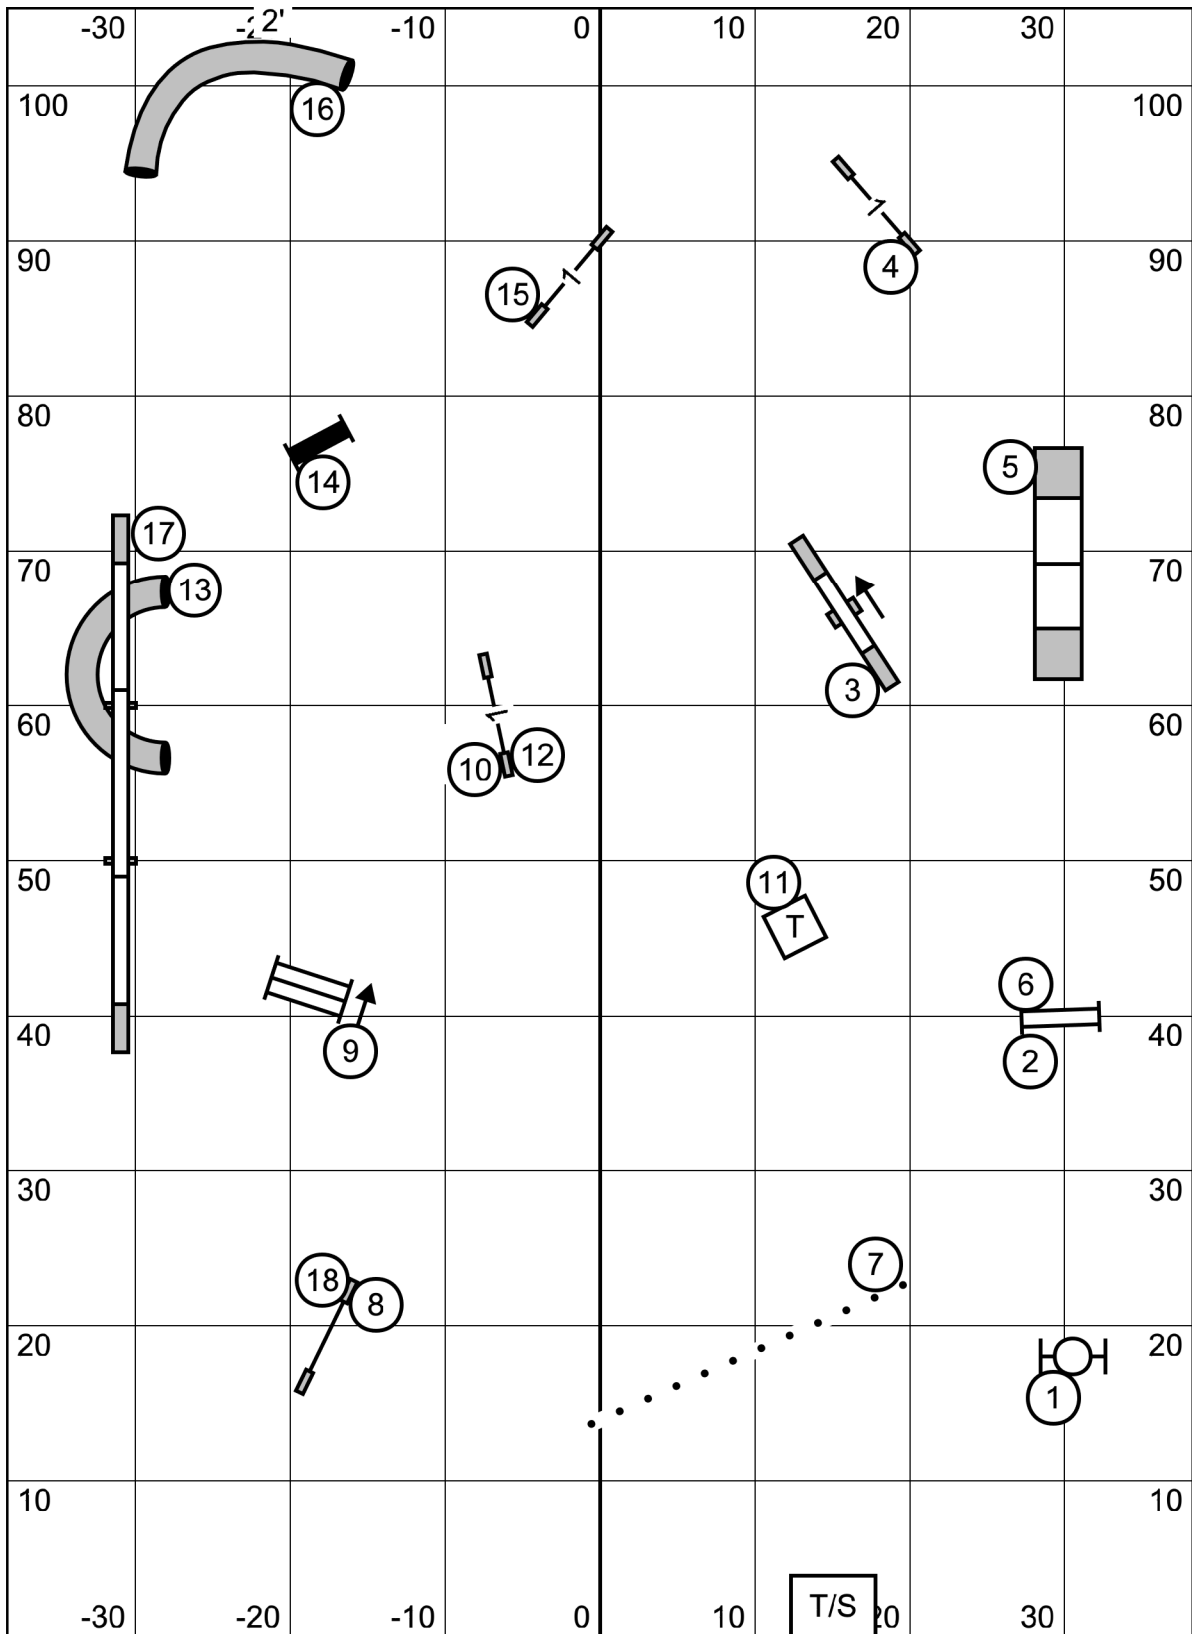

ENTER

<p style="text-align: center;">EXIT</p>	FAST American Spaniel Club, Inc. Amherst, NH June 04, 2022 Designed by Zach Gulaboff Davis	<p style="text-align: center;">ENTER</p>
<p>SEND: E/M 3 - 1 - 2 (in flow) Nov/Open: 1 - 6 or 6 - 1 (in flow)</p>		