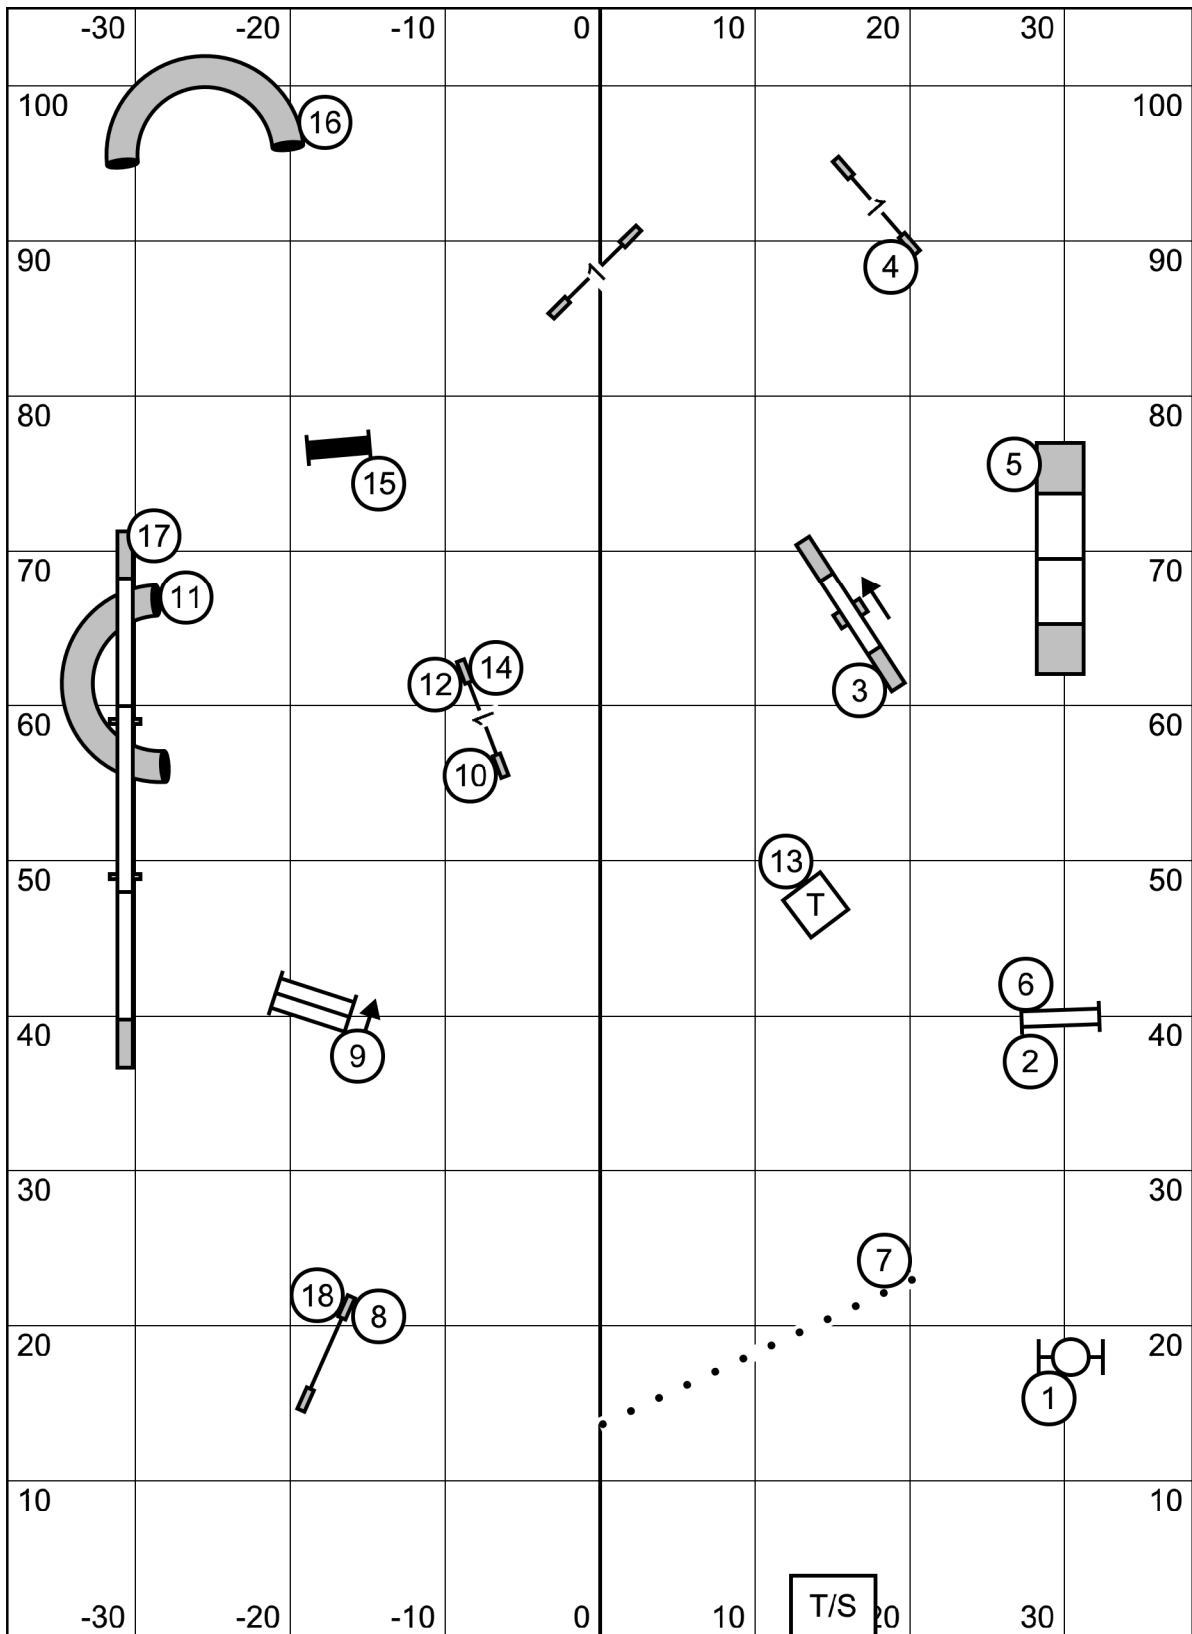

EXIT

OPEN STANDARD
American Spaniel Club, Inc.
Amherst, NH
June 04, 2022
Designed by Zach Gulaboff Davis

ENTER