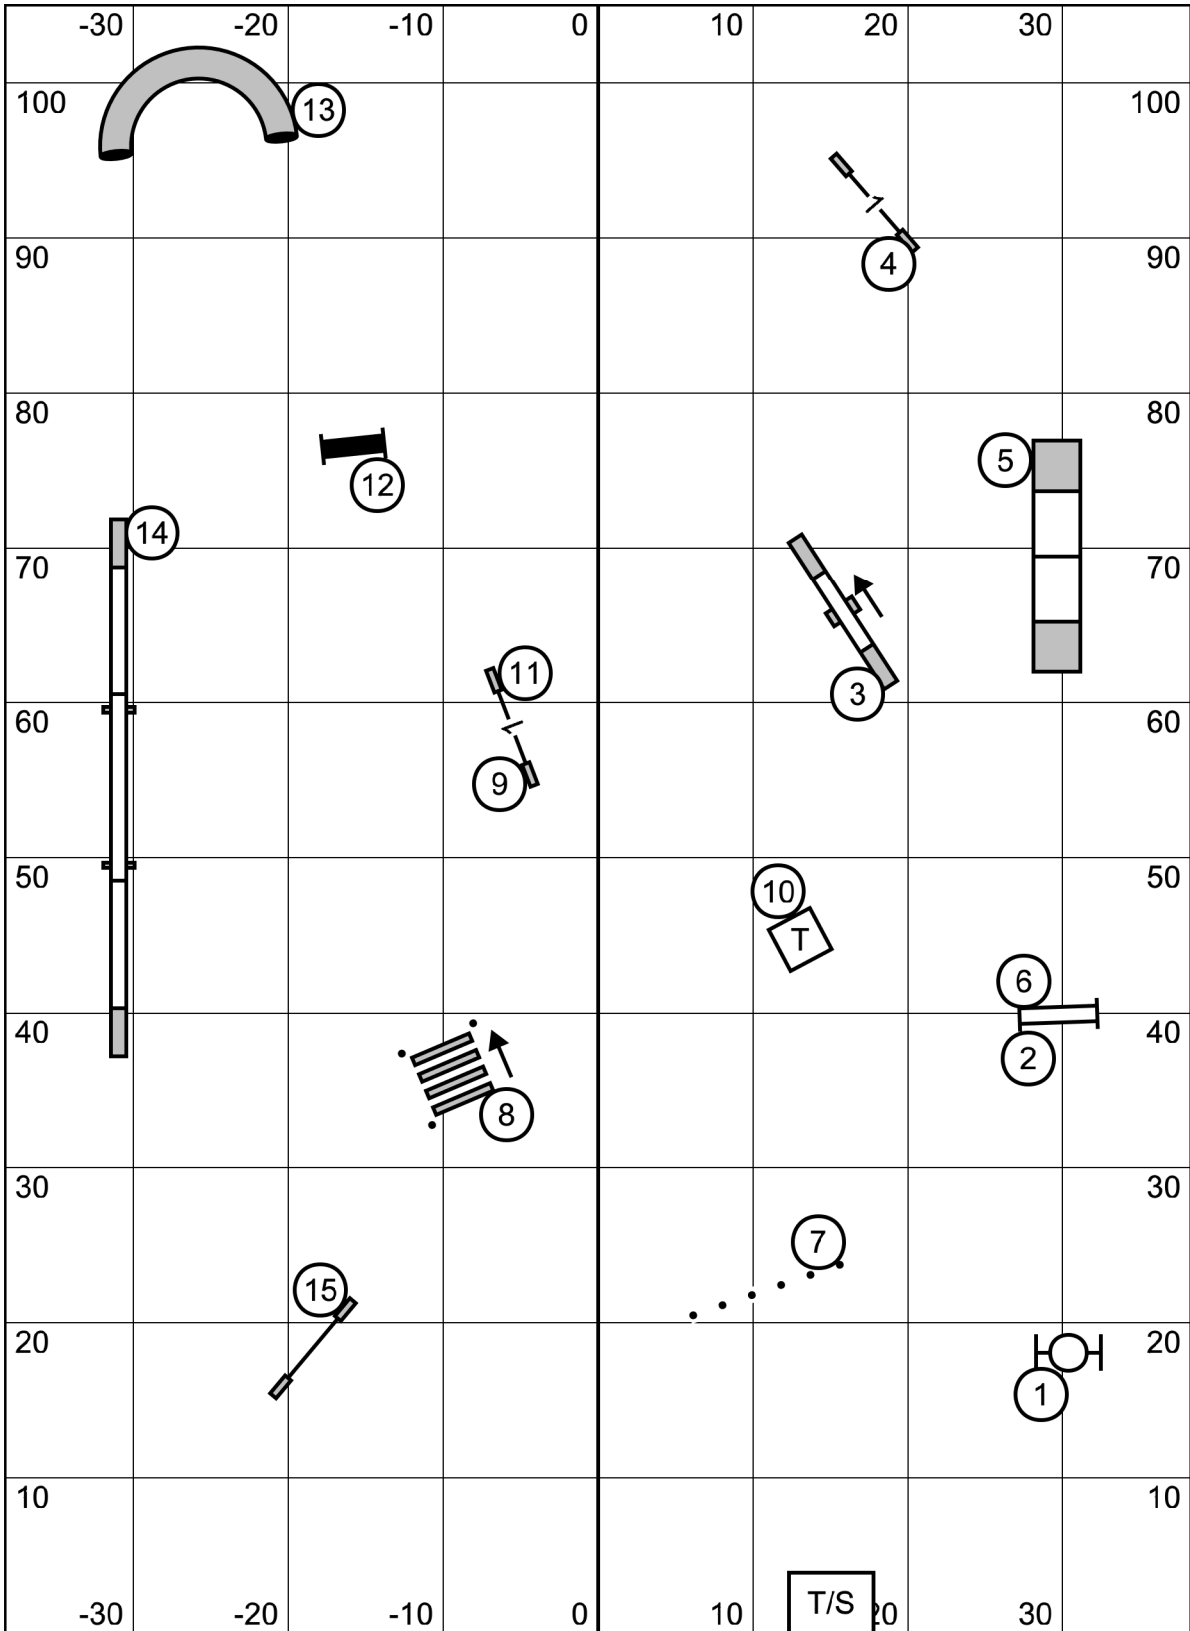

EXIT

NOVICE STANDARD

American Spaniel Club, Inc.
Amherst, NH
June 04, 2022
Designed by Zach Gulaboff Davis

ENTER

T/S