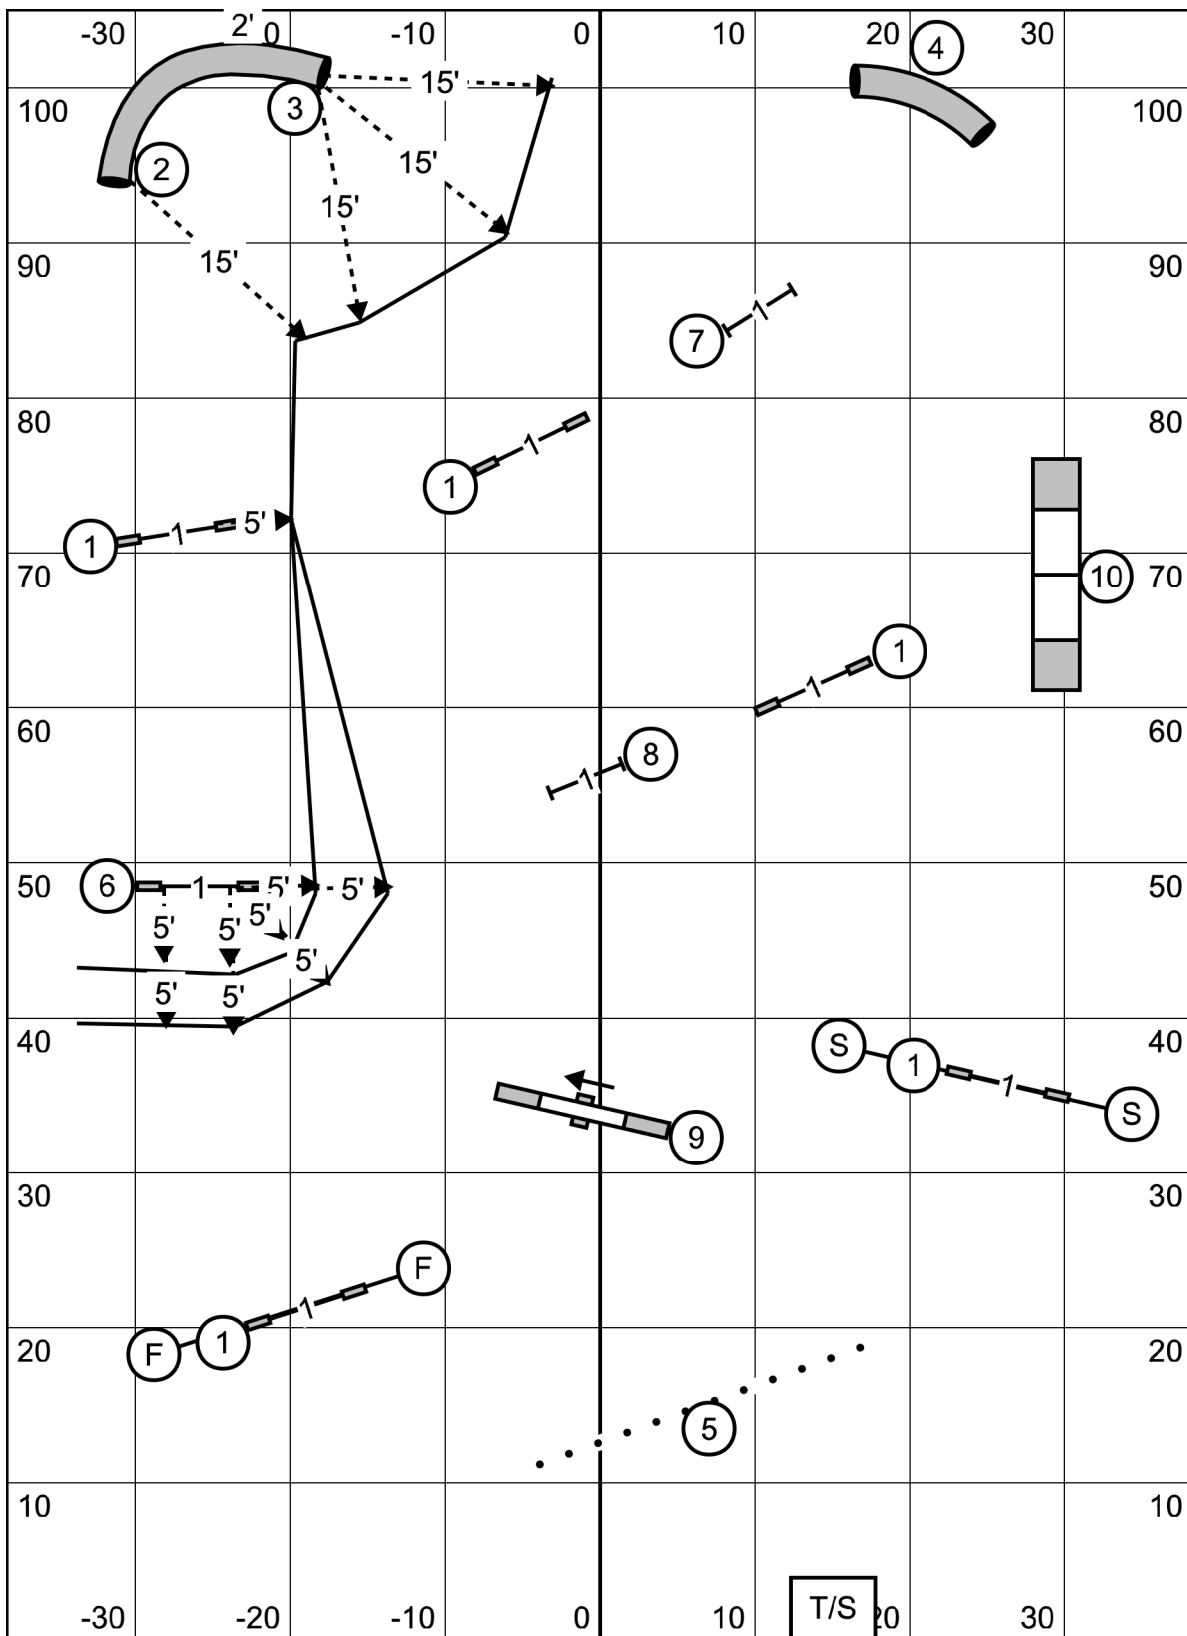

ENTER

<p style="text-align: center;">EXIT</p>	FAST American Spaniel Club, Inc. Amherst, NH June 04, 2022 Designed by Zach Gulaboff Davis	<p style="text-align: center;">ENTER</p>
<p>SEND: E/M 3 - 1 - 2 (in flow) Nov/Open: 1 - 6 or 6 - 1 (in flow)</p>		