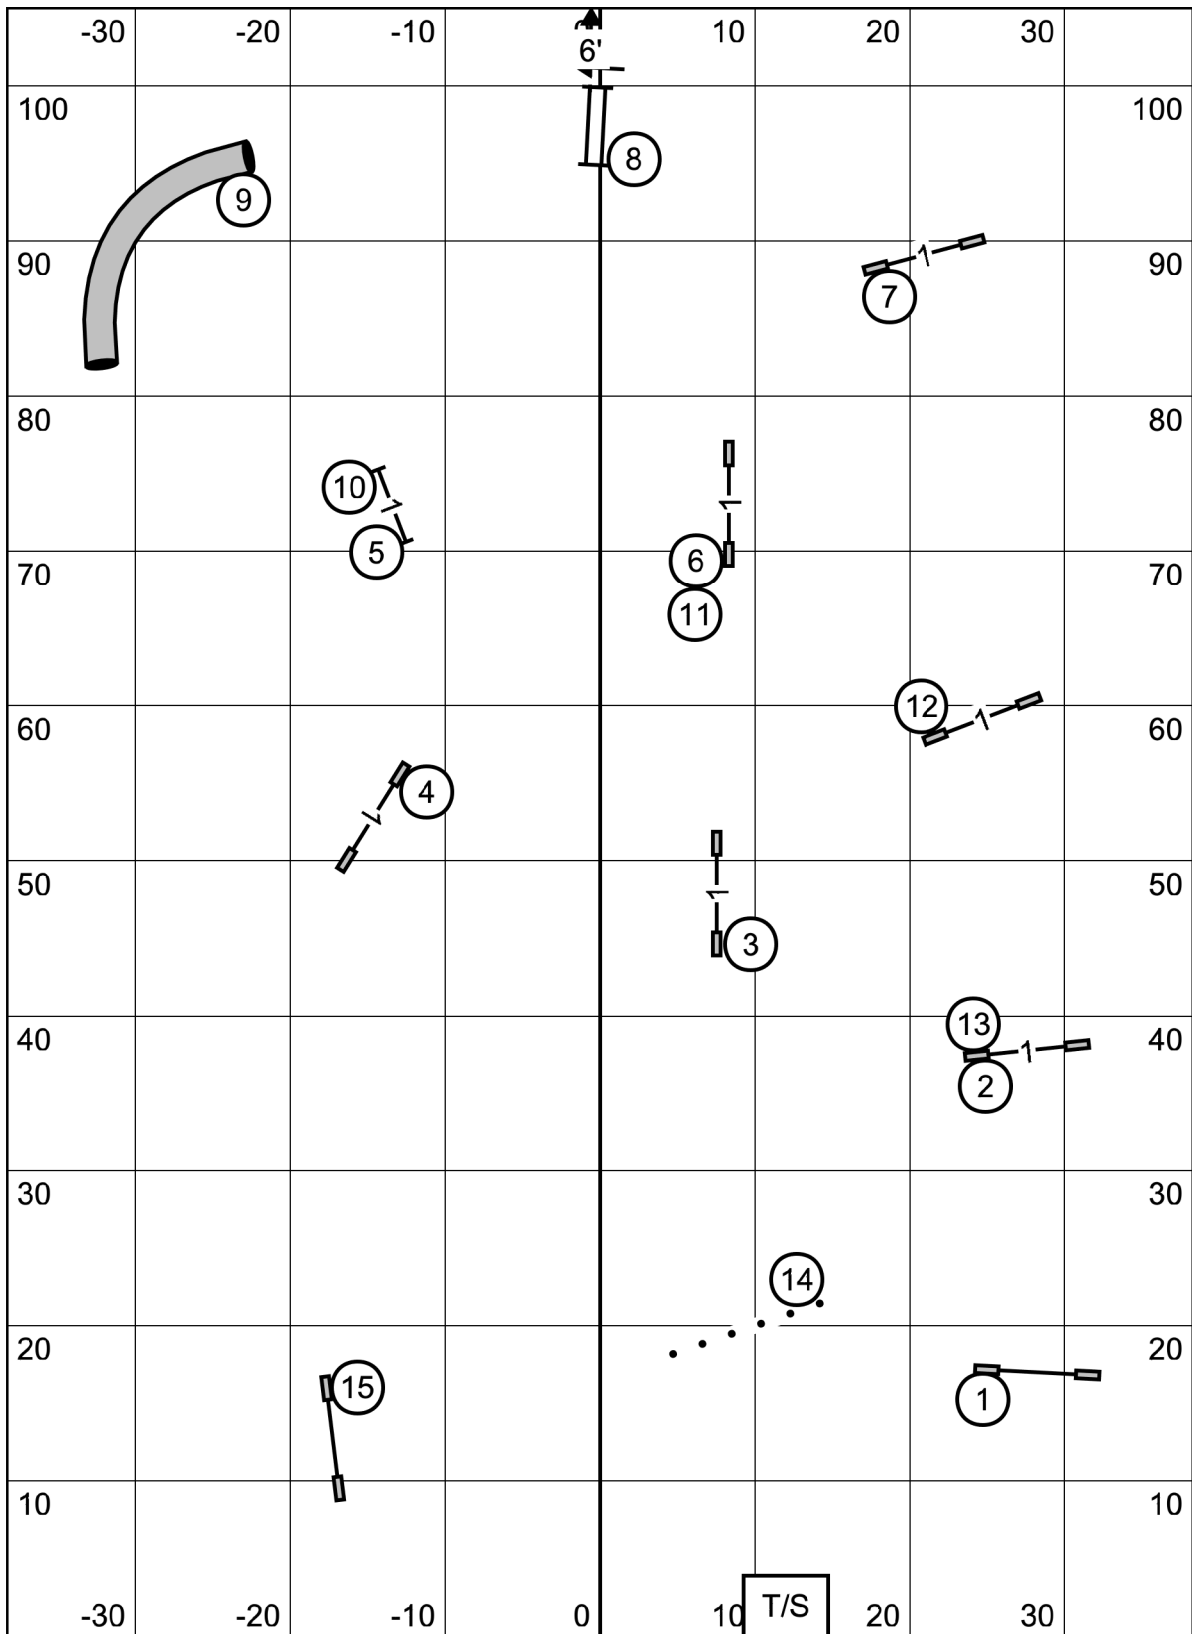

EXIT

NOVICE JWW
American Spaniel Club, Inc.
Amherst, NH
June 04, 2022
Designed by Zach Gulaboff Davis

ENTER