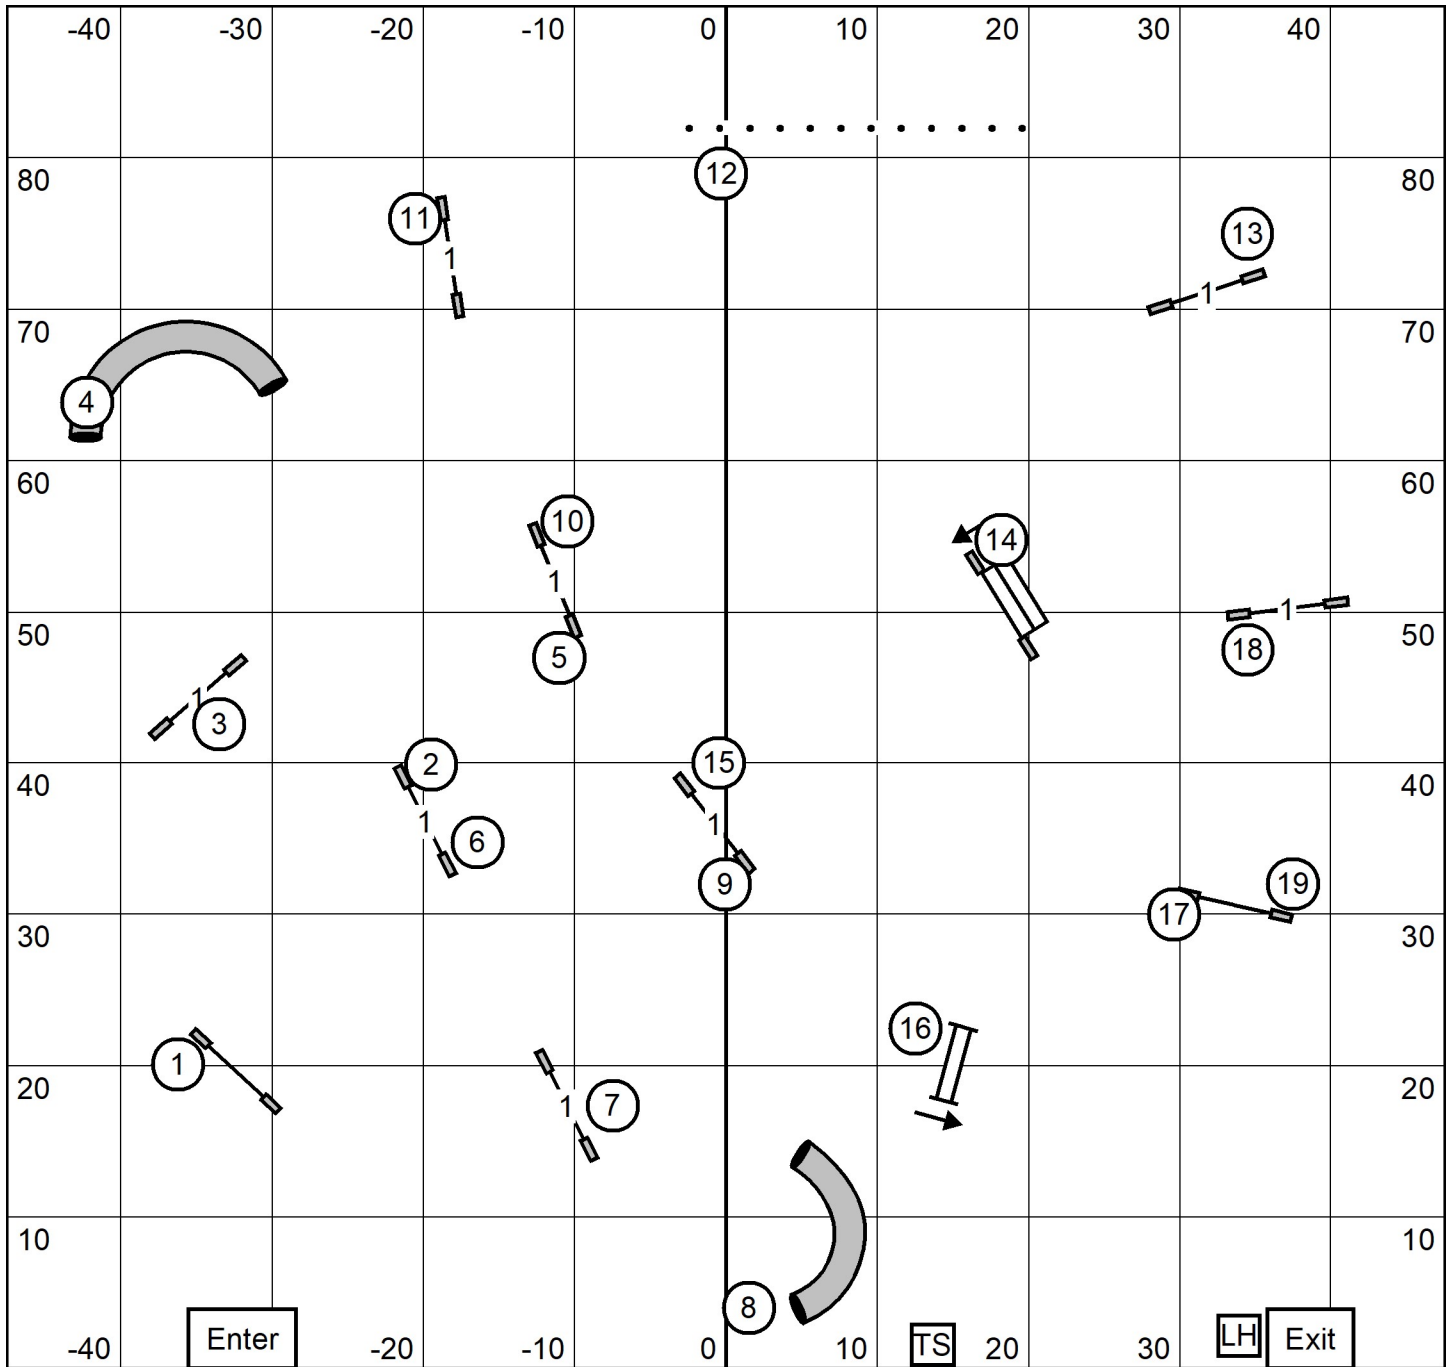

LEAP AGILITY CLUB OF CENTRAL MASSACHUSETTS
FRIDAY; June 10, 2022   Indoors: Sport Turf
Judge: Sandy Moody

PREMIER JWW