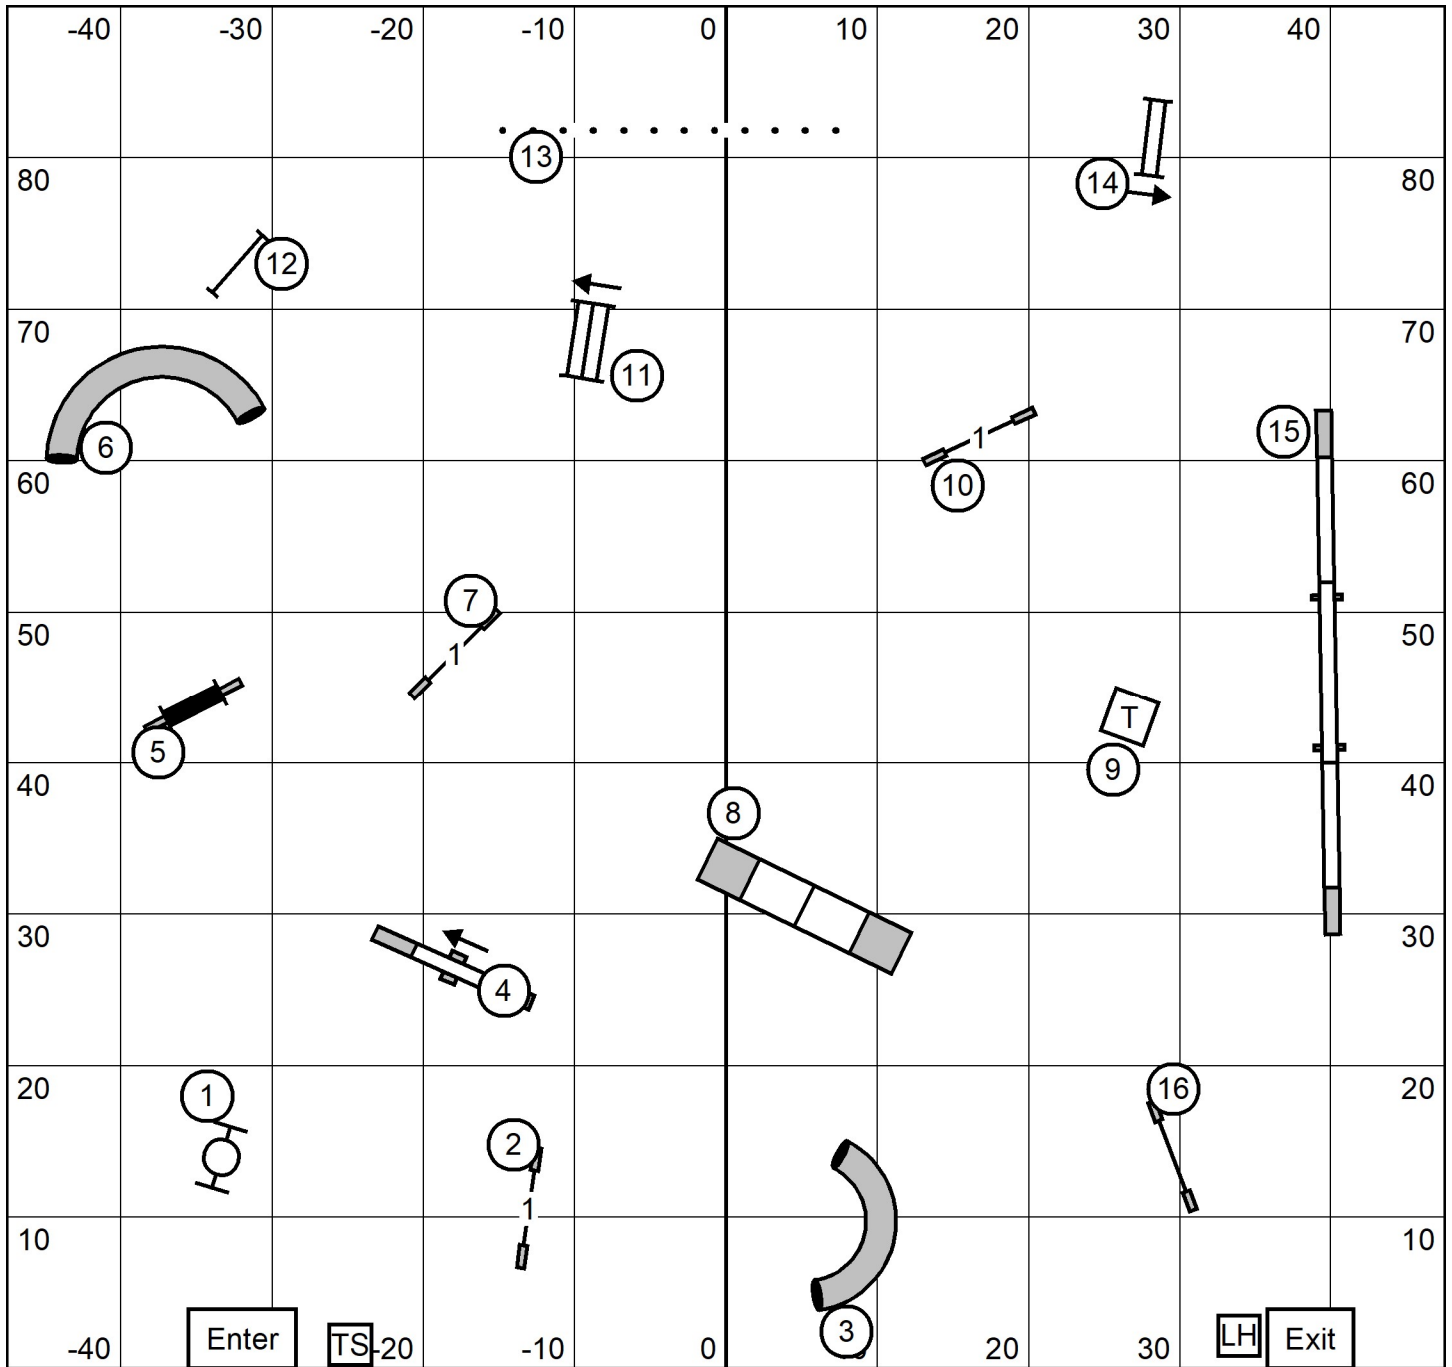

LEAP AGILITY CLUB OF CENTRAL MASSACHUSETTS

FRIDAY; June 10, 2022
Judge: Sandy Moody

Indoors: Sport Turf

**OPEN
STANDARD**