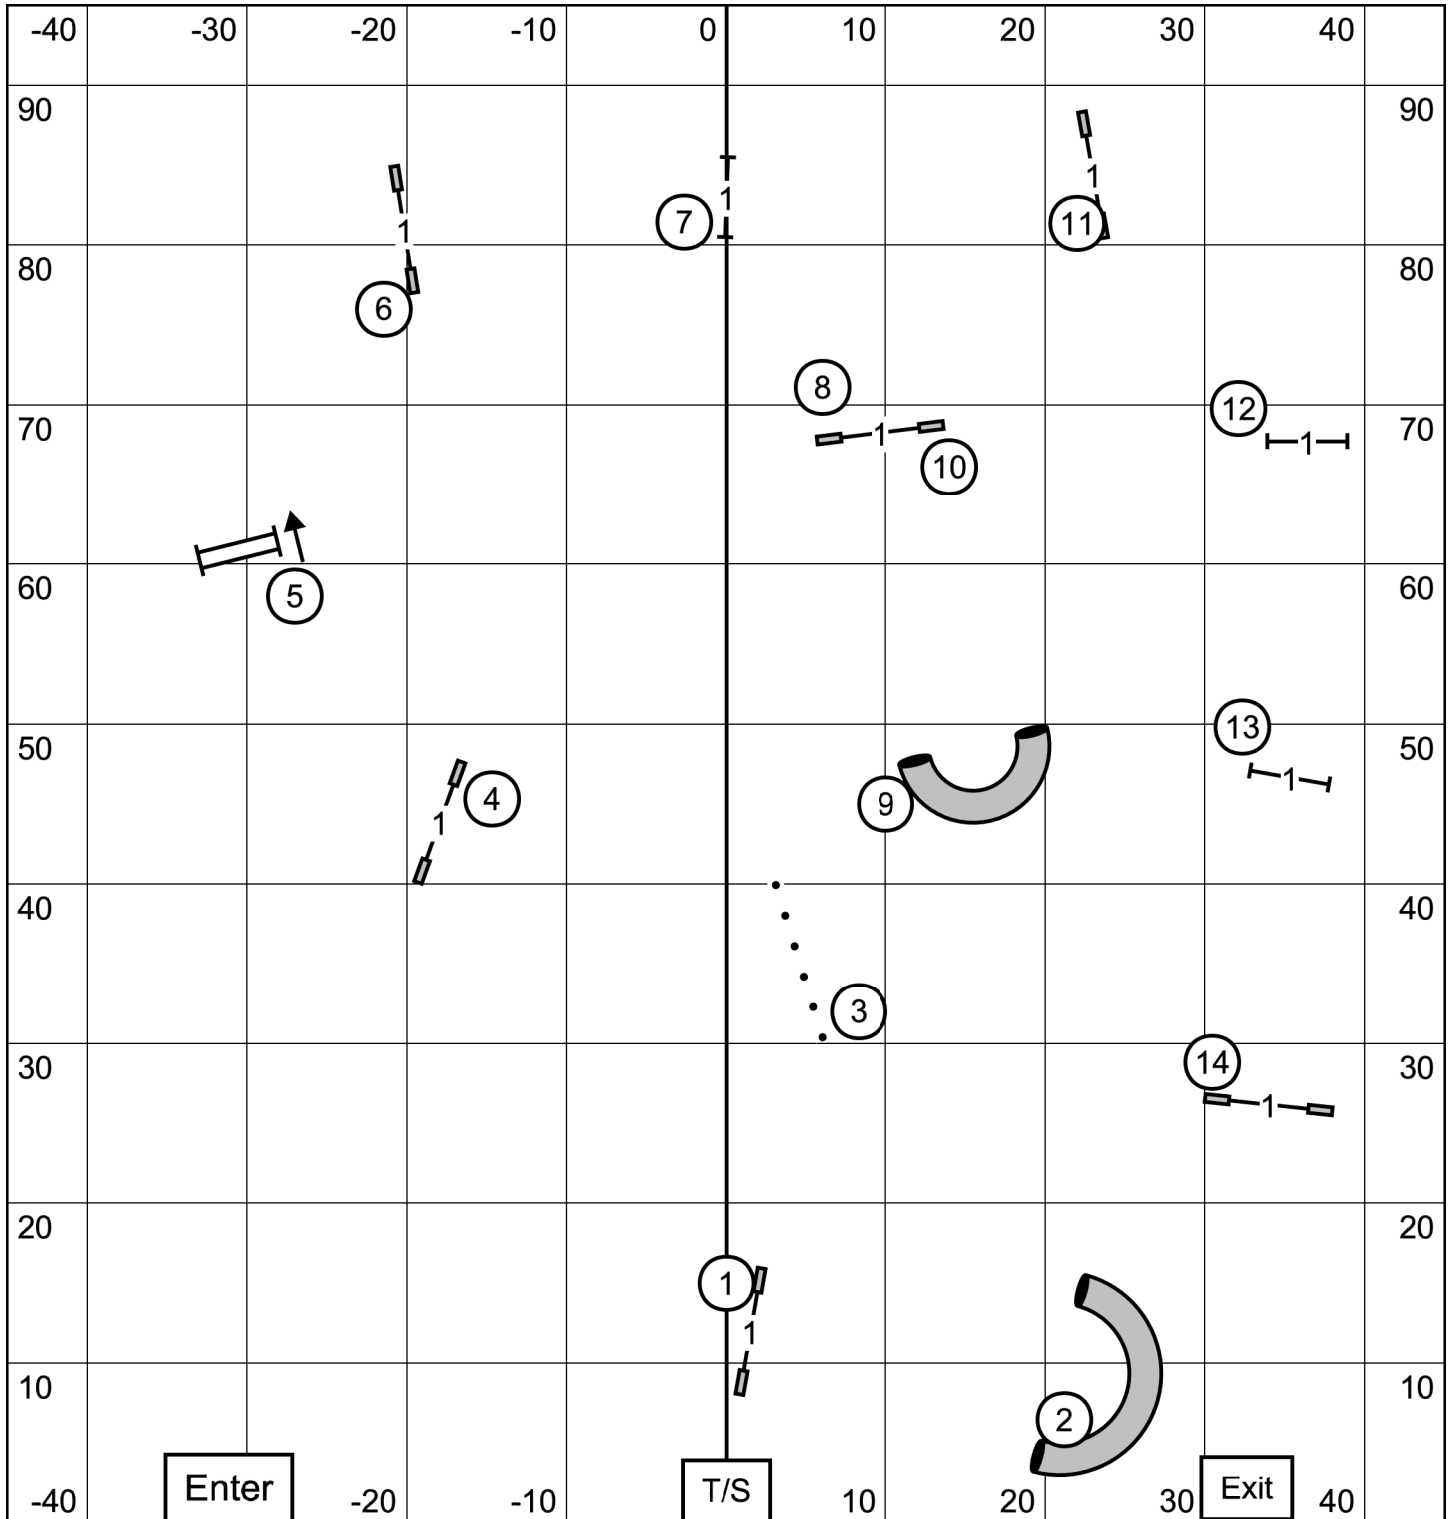

Leap Agility Club of Central Massachuetts
Open JWW
June 10, 2022
Judge: Tricia Dunsieith

Leap Agility Club of Central Massachusetts
Novice JWW
June 10, 2022
Judge: Tricia Dunsieith

#4 Square: bidirectional open/ novice
 2: circle: bidirectional for ex/mas