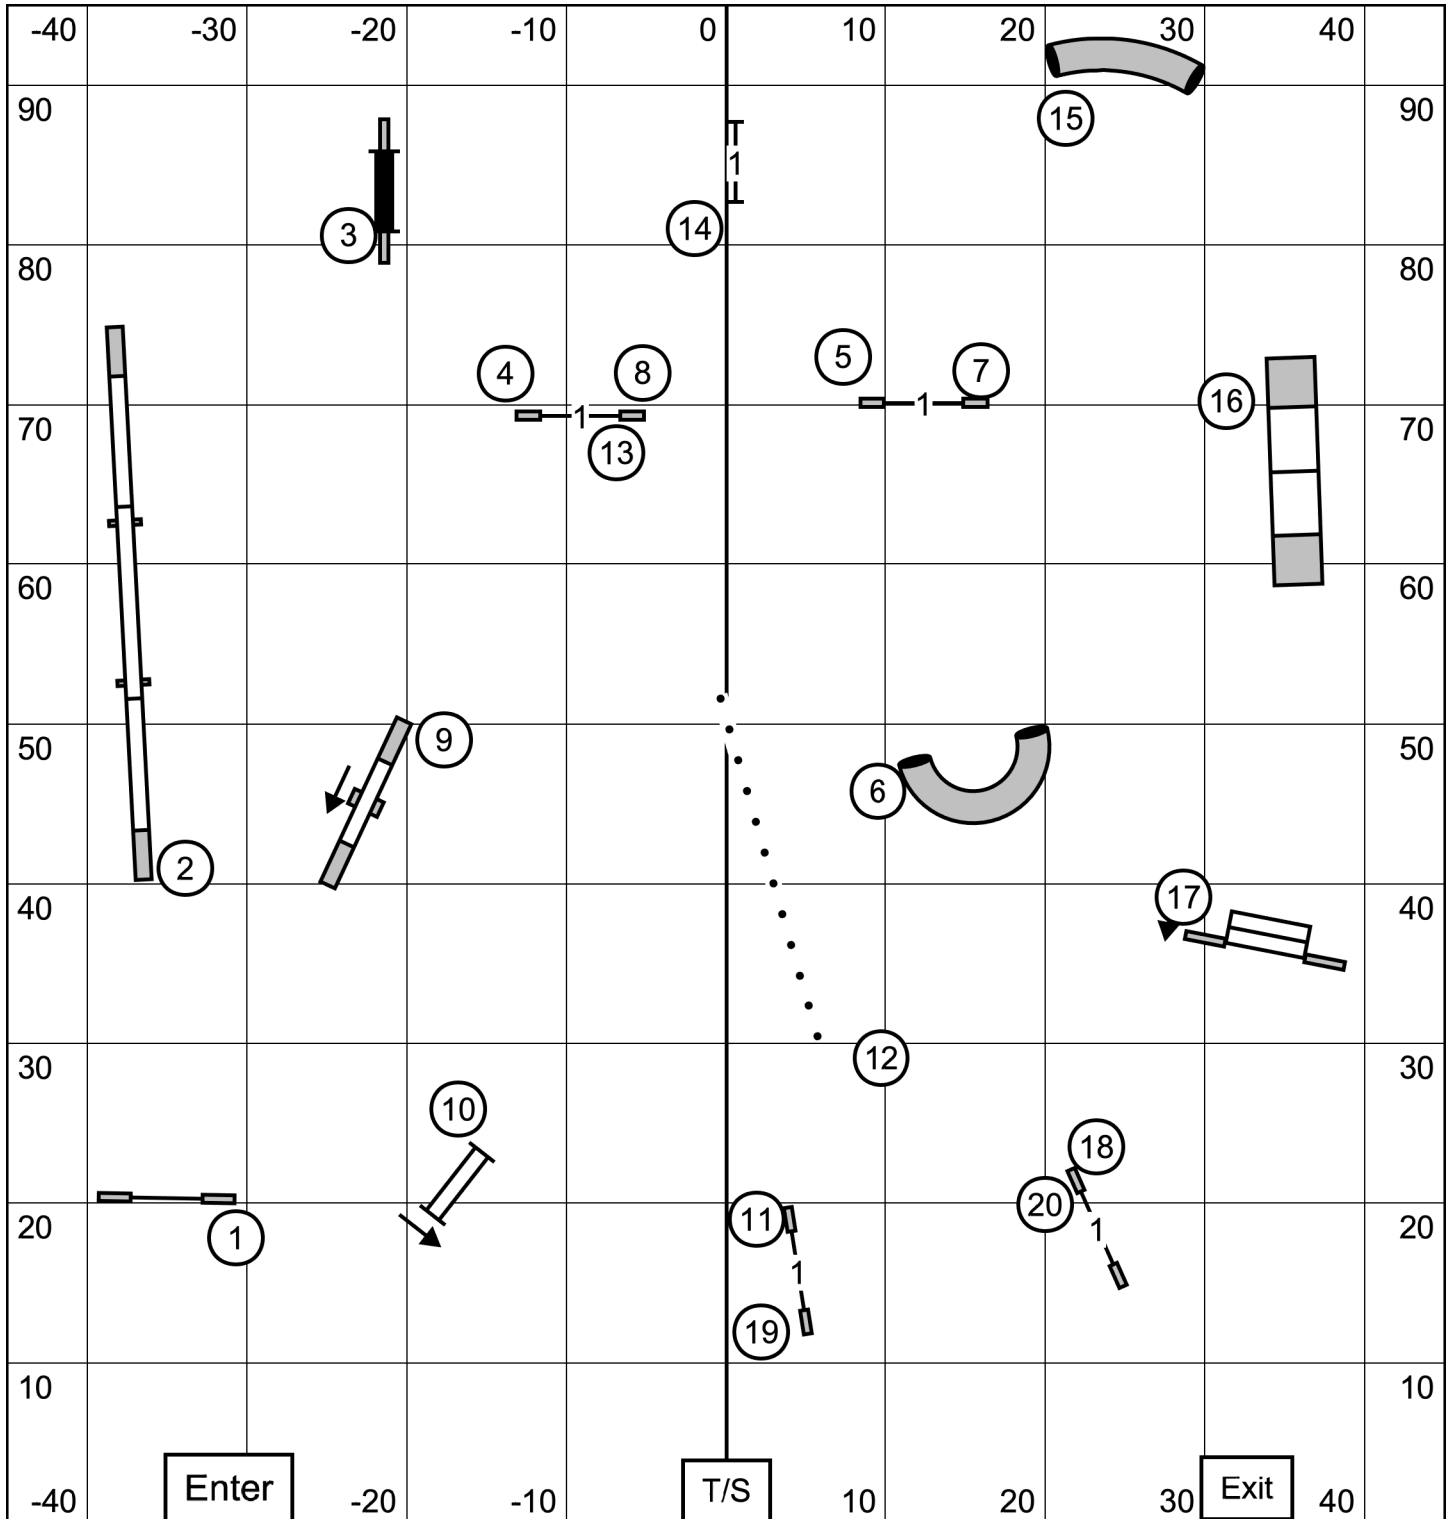

Leap Agility Club of Central Massachusetts
Premier Standard
June 10, 2022
Judge: Tricia Dunsieih