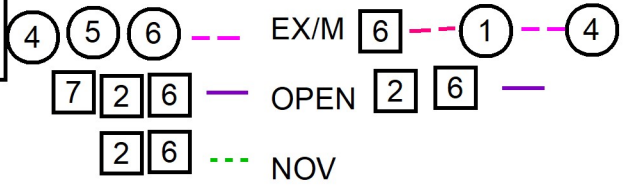

#4 Square: bidirectional open/ novice
2: circle: bidirectional for ex/mas

LEAP AGILITY CLUB OF CENTRAL MASSACHUSETTS
FRIDAY; June 10, 2022
Judge: Sandy Moody

Indoors: Sport Turf

FAST