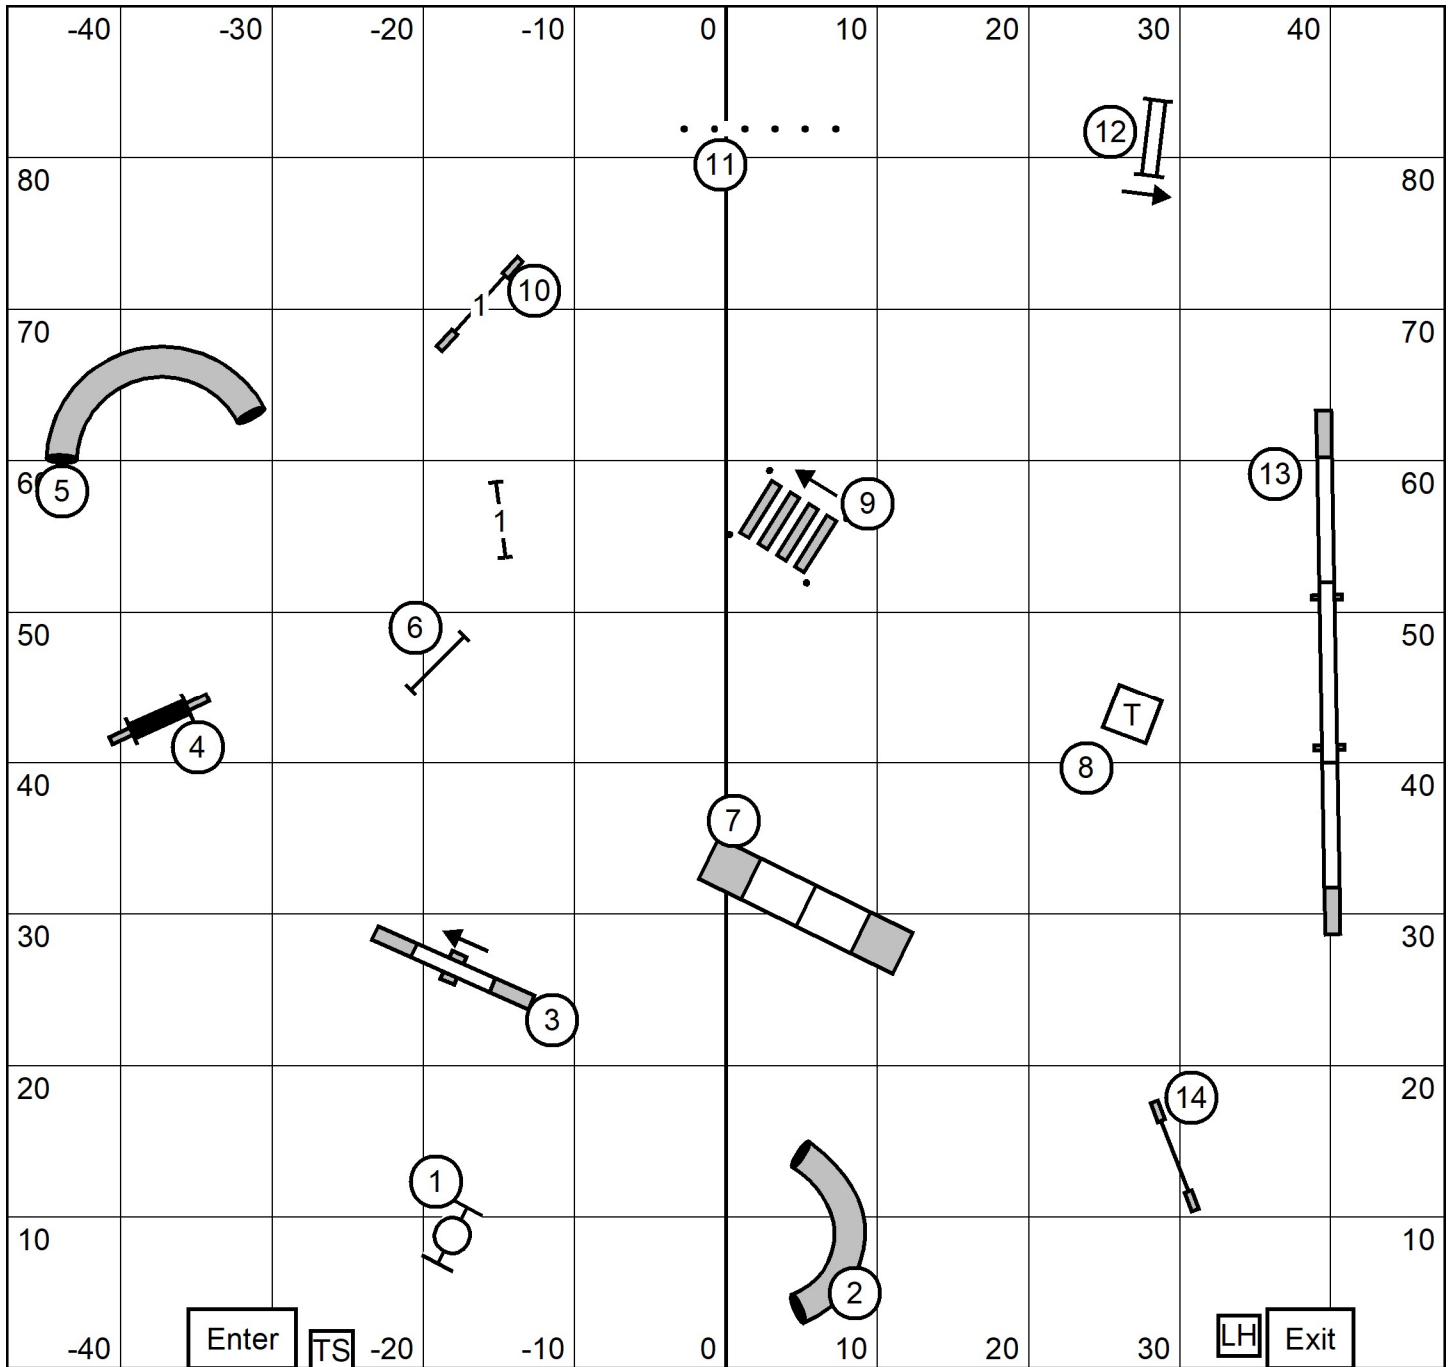

LEAP AGILITY CLUB OF CENTRAL MASSACHUSETTS
FRIDAY; June 10, 2022   Indoors: Sport Turf
Judge: Sandy Moody

NOVICE STANDARD