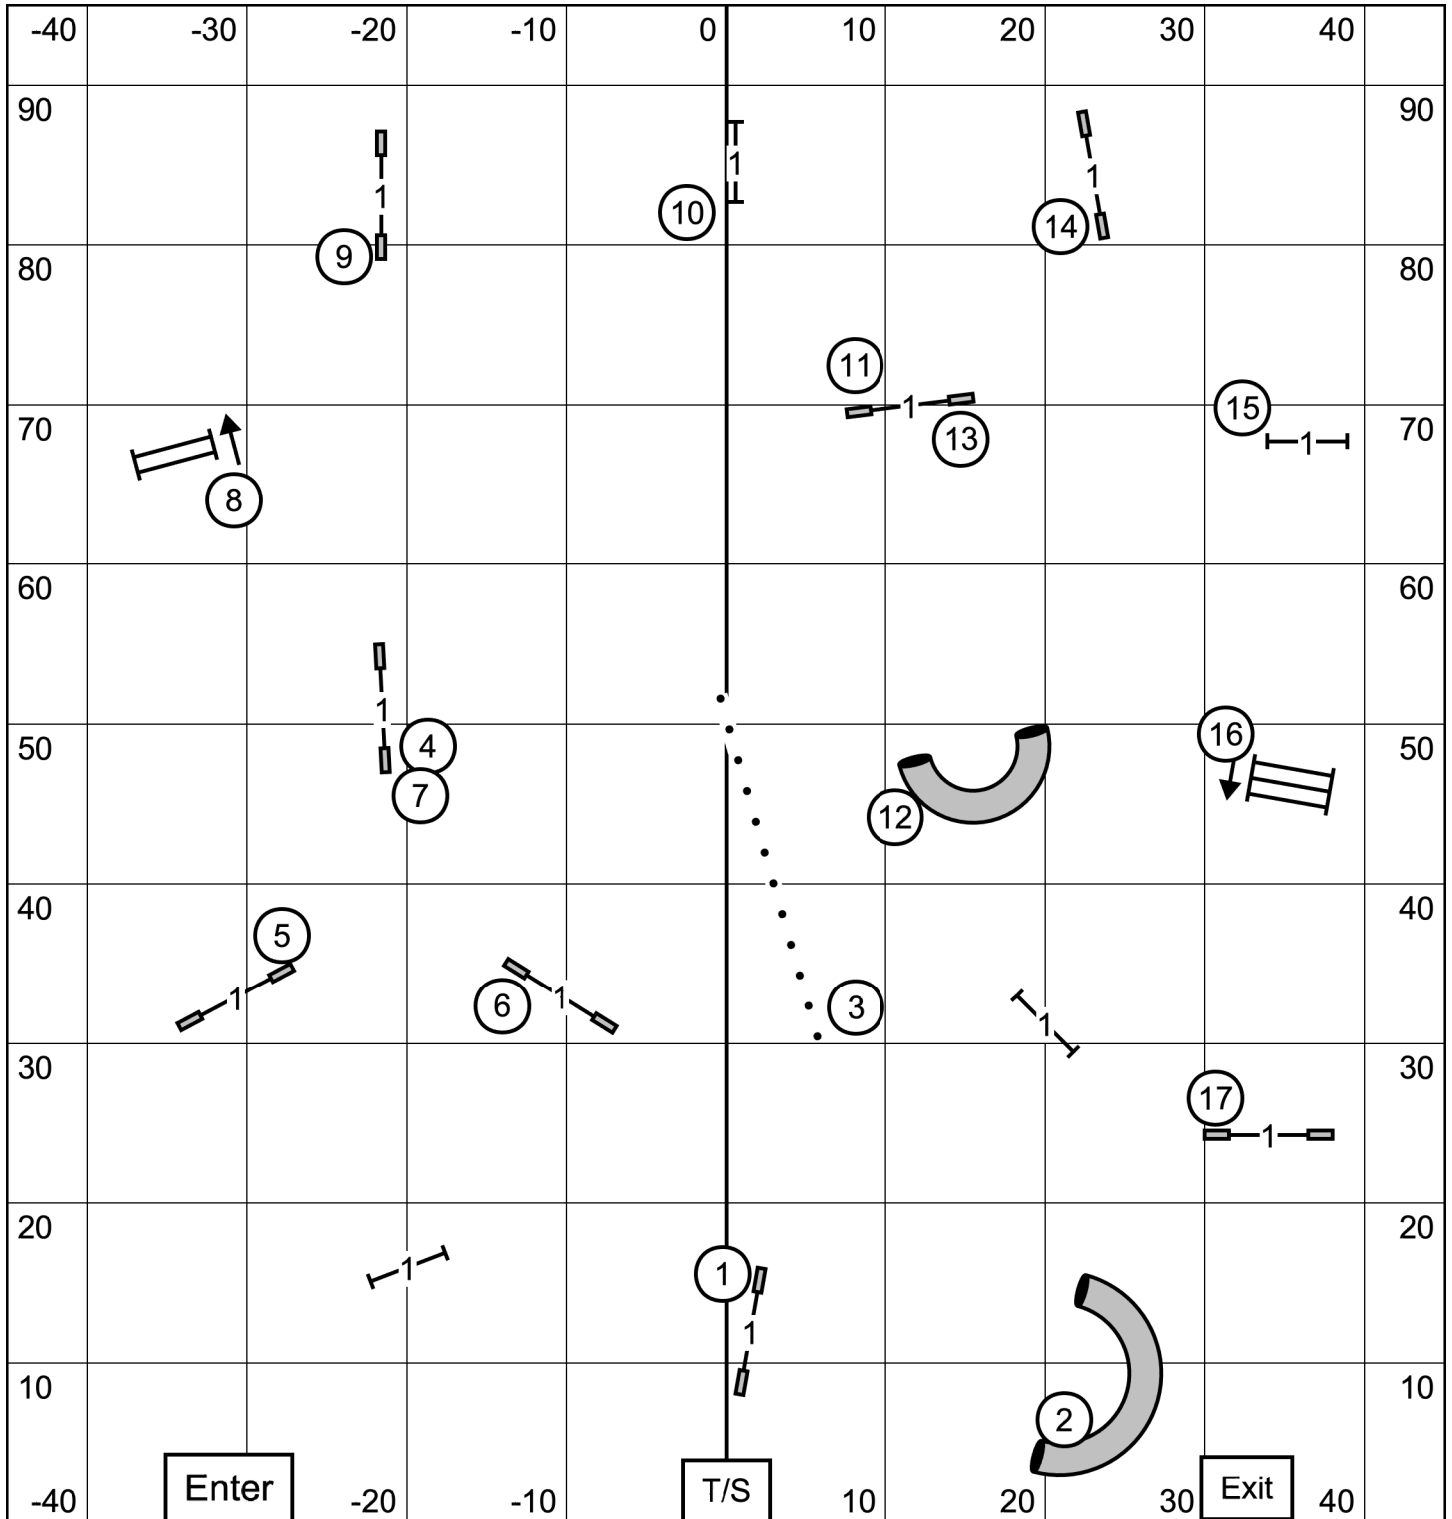

Leap Agility Club of Central Massachuetts
Open JWW
June 10, 2022
Judge: Tricia Dunsieith

Leap Agility Club of Central Massachusetts
Novice JWW
June 10, 2022
Judge: Tricia Dunsieith

#4 Square: bidirectional open/ novice
 2: circle: bidirectional for ex/mas