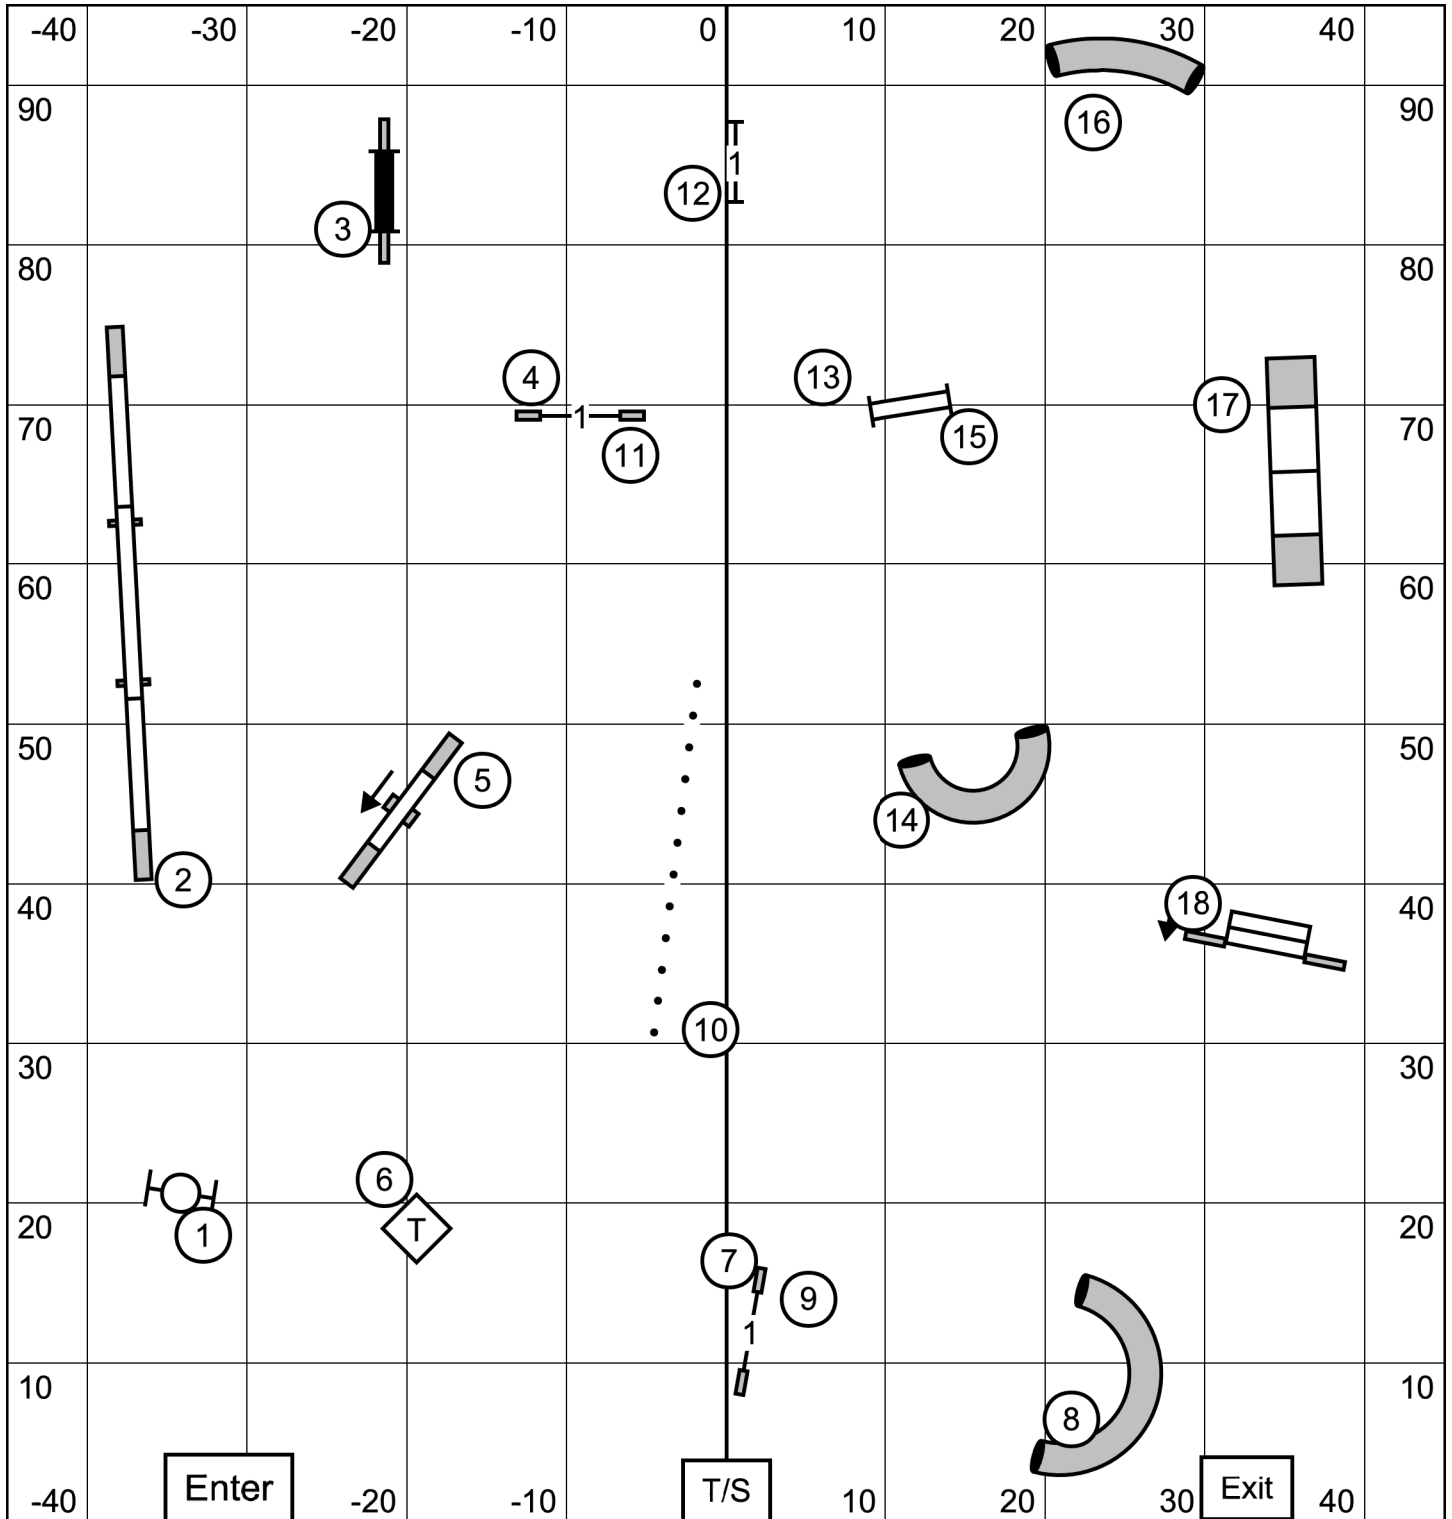

Leap Agility Club of Central Massachusetts
Excellent/Master Standard
June 10, 2022
Judge: Tricia Dunsieith