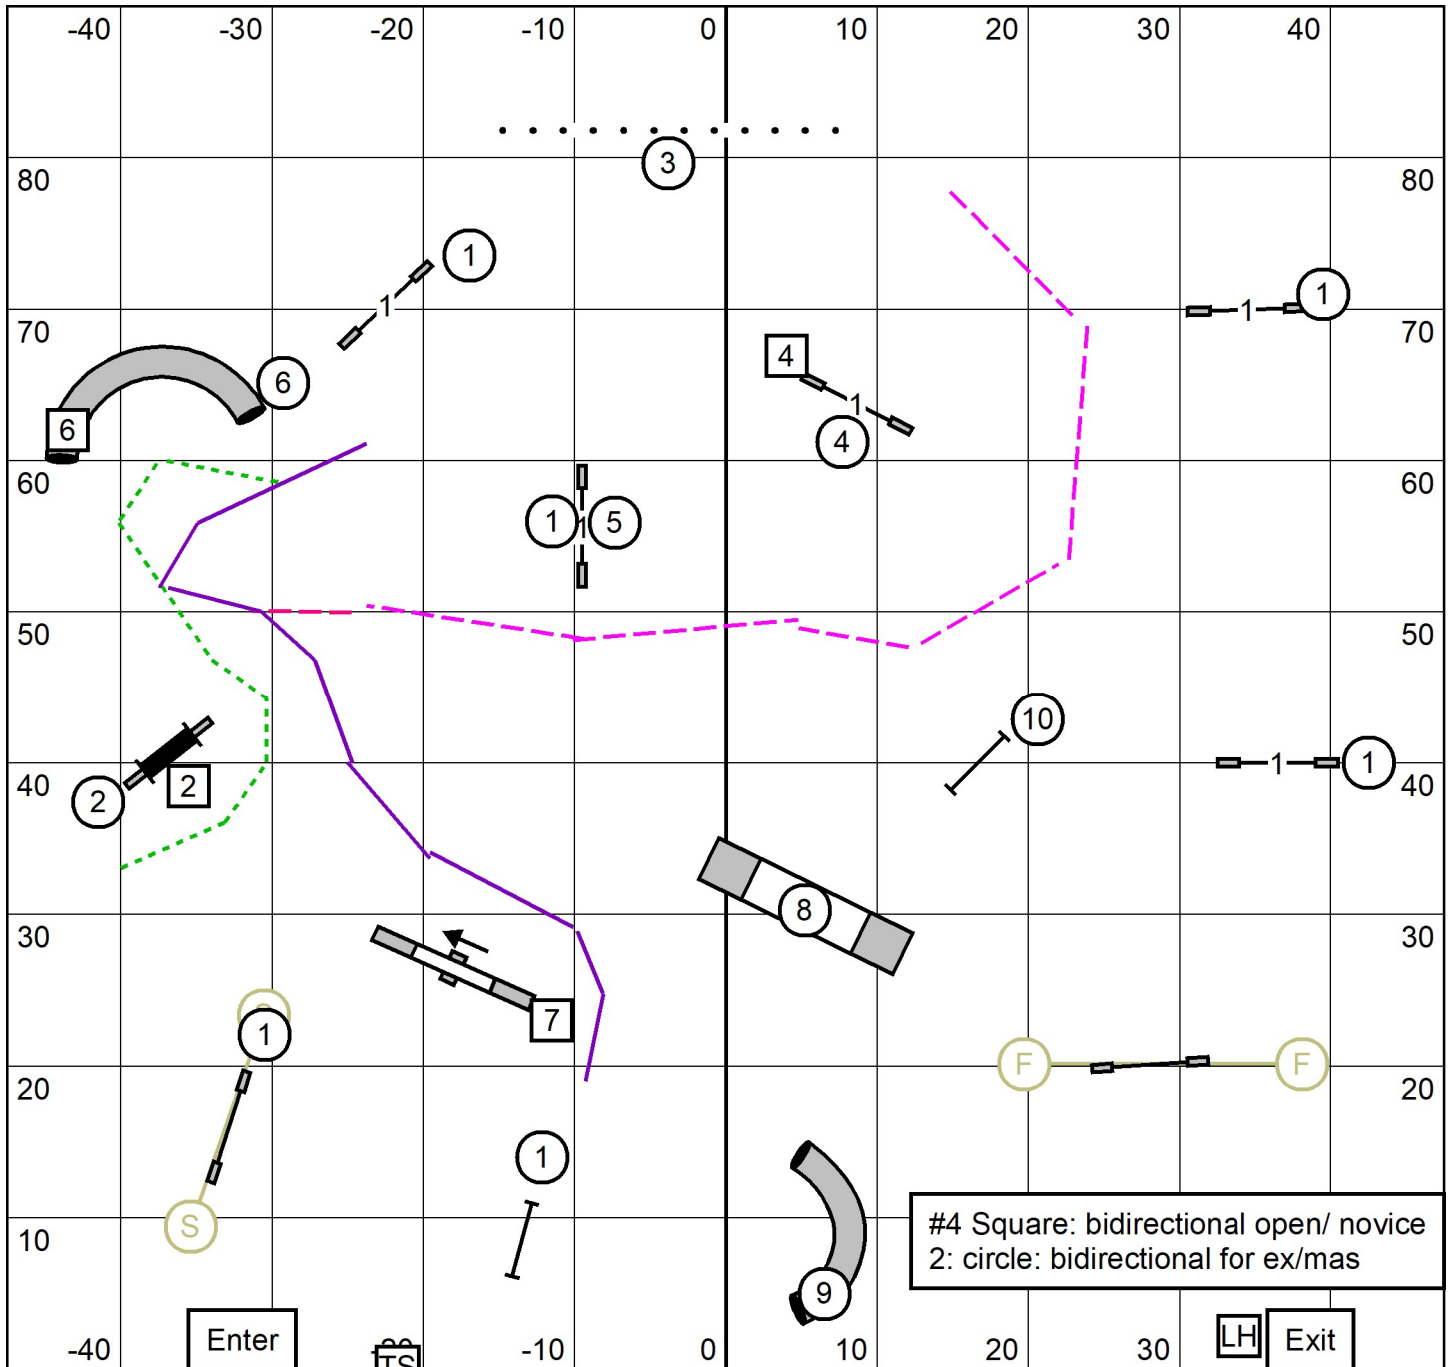

Leap Agility Club of Central Massachuetts
Open JWW
June 10, 2022
Judge: Tricia Dunsieith

Leap Agility Club of Central Massachusetts
Novice JWW
June 10, 2022
Judge: Tricia Dunsieith

#4 Square: bidirectional open/ novice
 2: circle: bidirectional for ex/mas