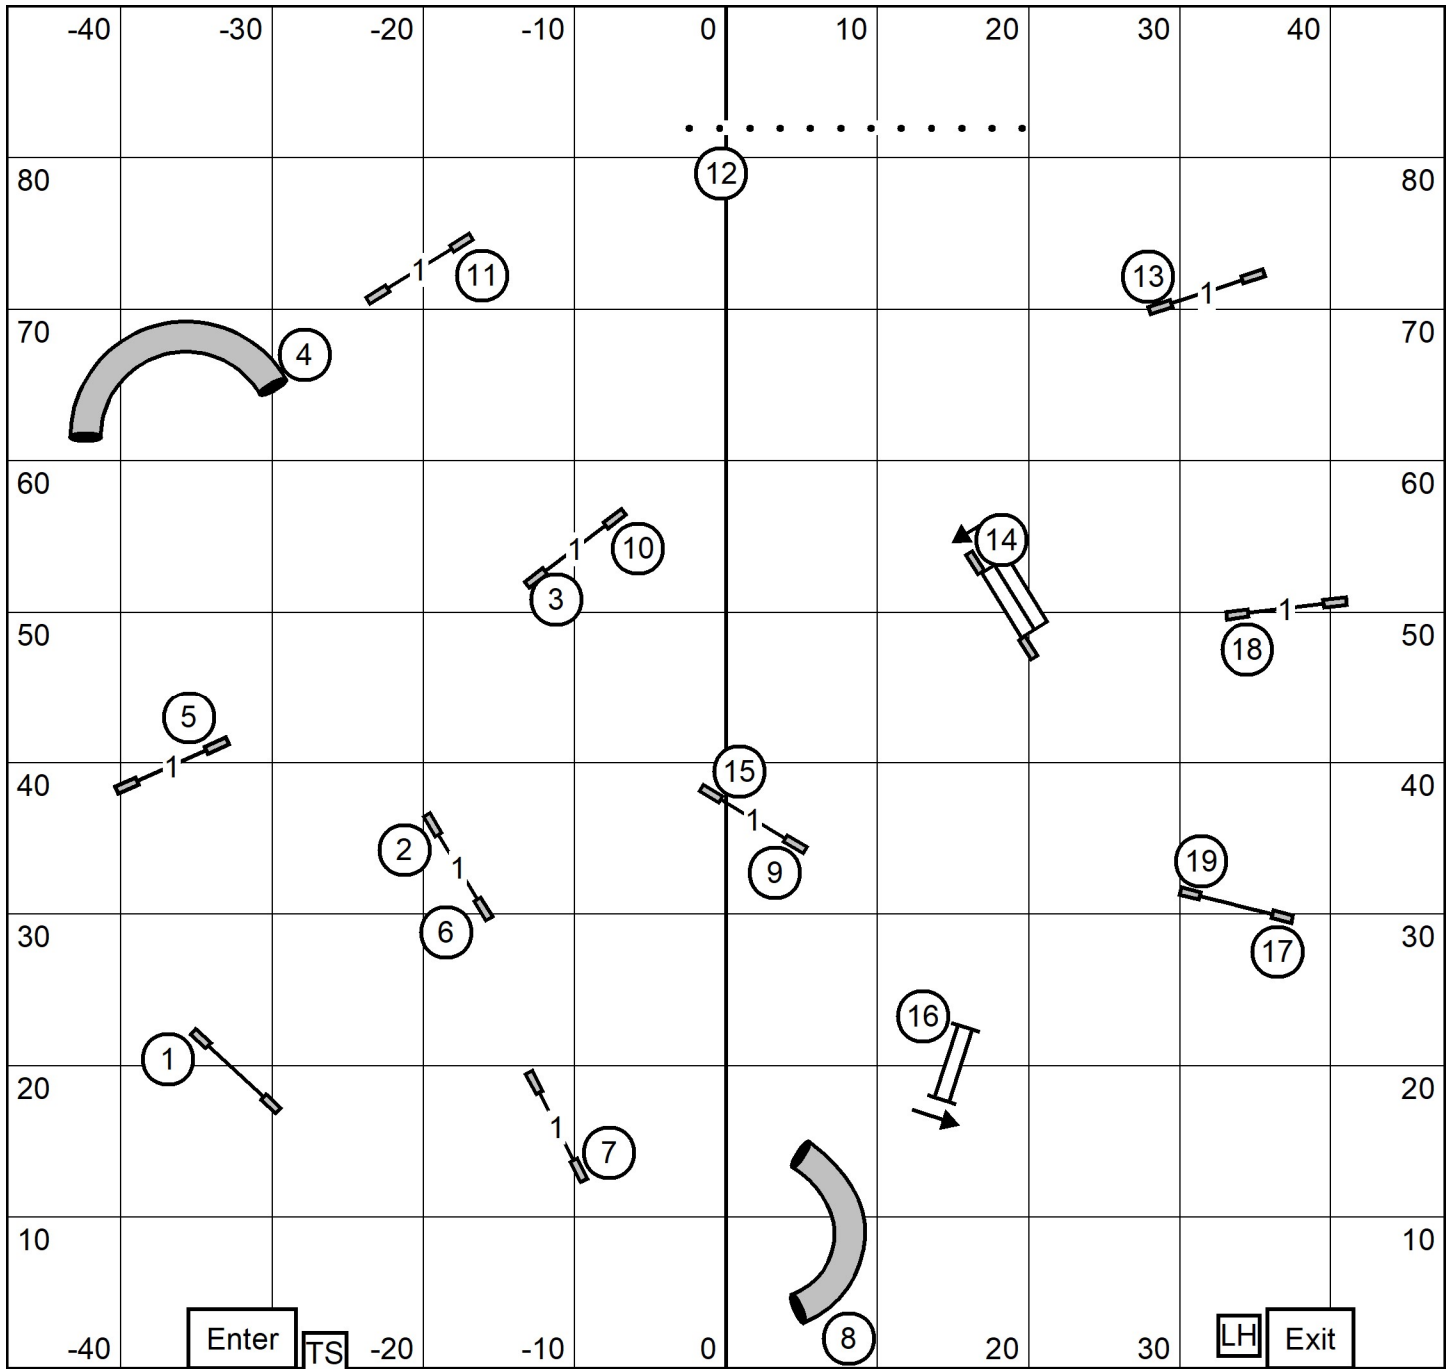

LEAP AGILITY CLUB OF CENTRAL MASSACHUSETTS

FRIDAY; June 10, 2022
Judge: Sandy Moody

Indoors: Sport Turf

EX/MAS
JWW