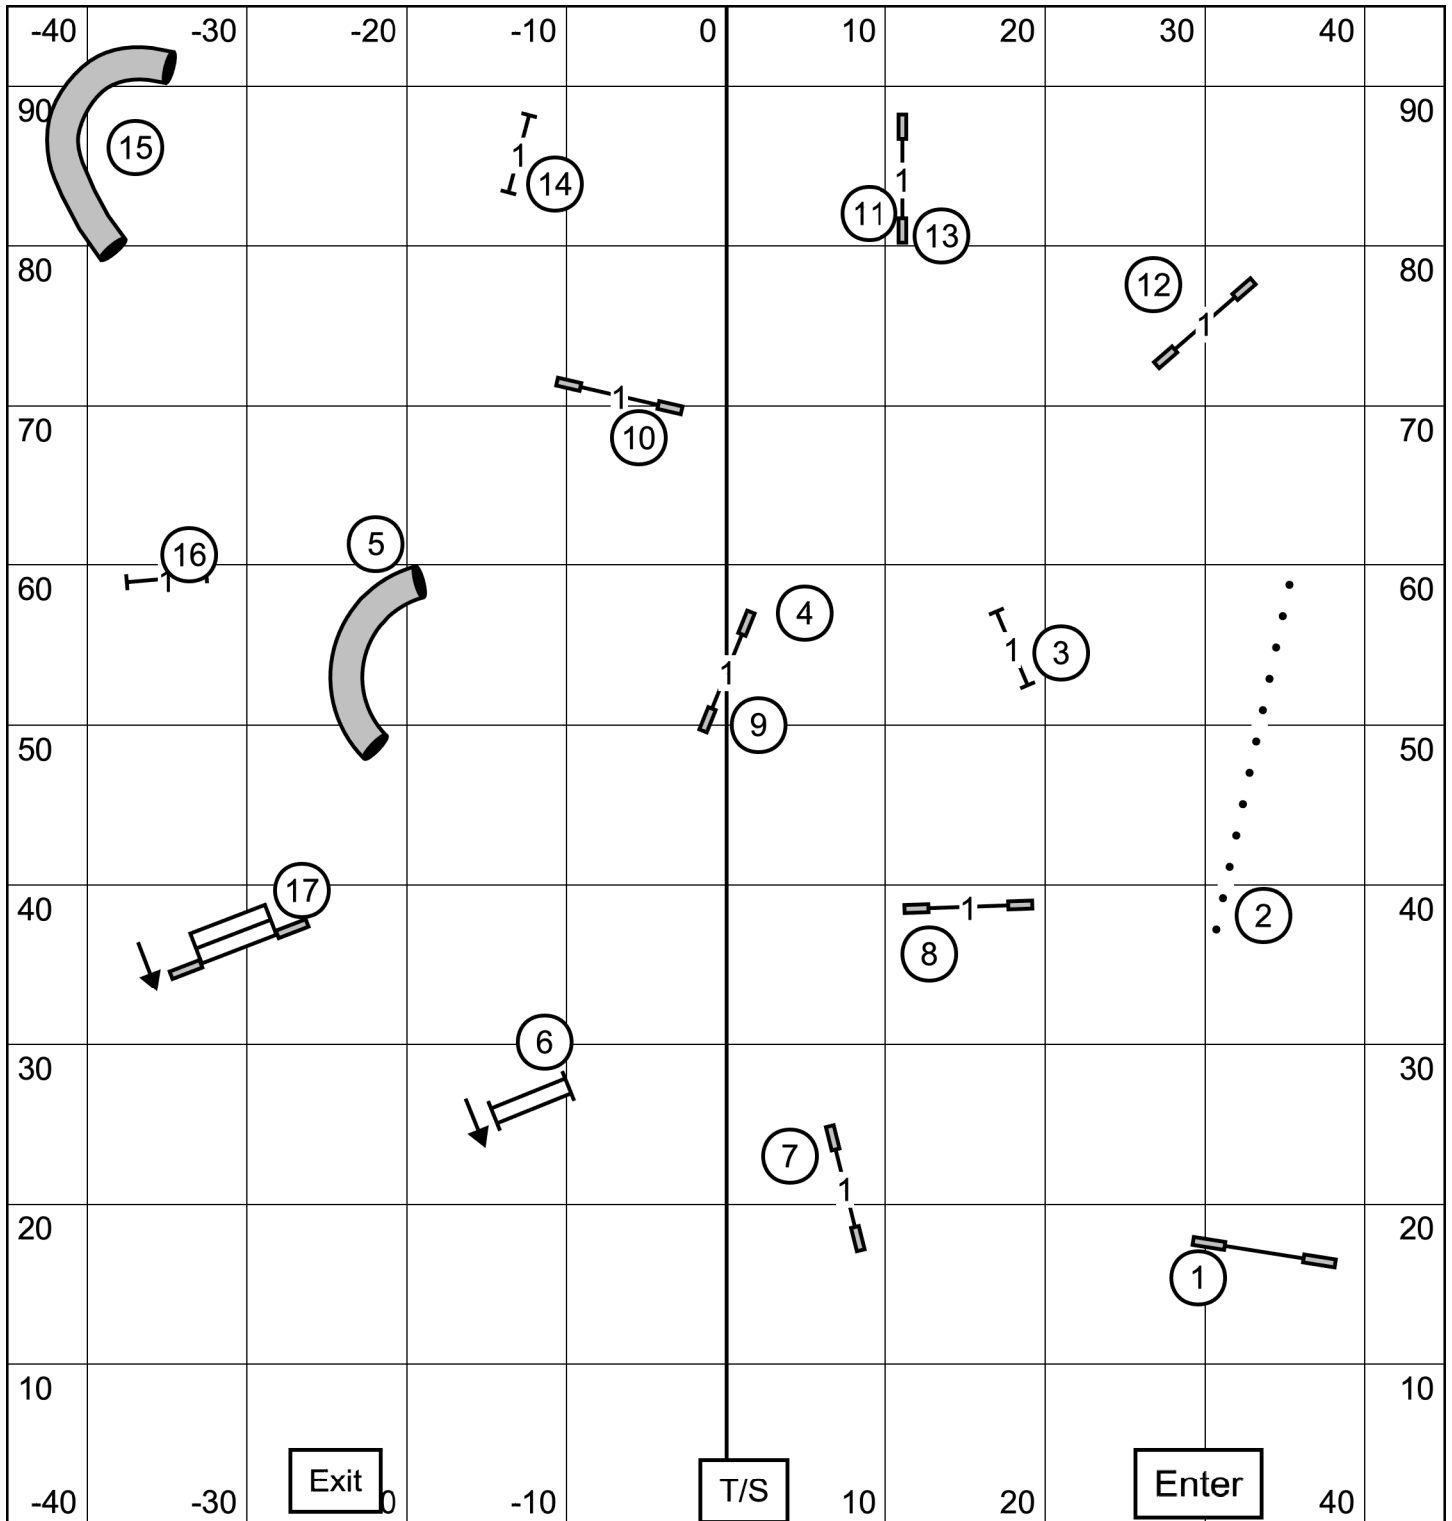

Southern Berkshire Golden Retriever Club
Open JWW
June 11, 2022
Judge: Tricia Dunsieith