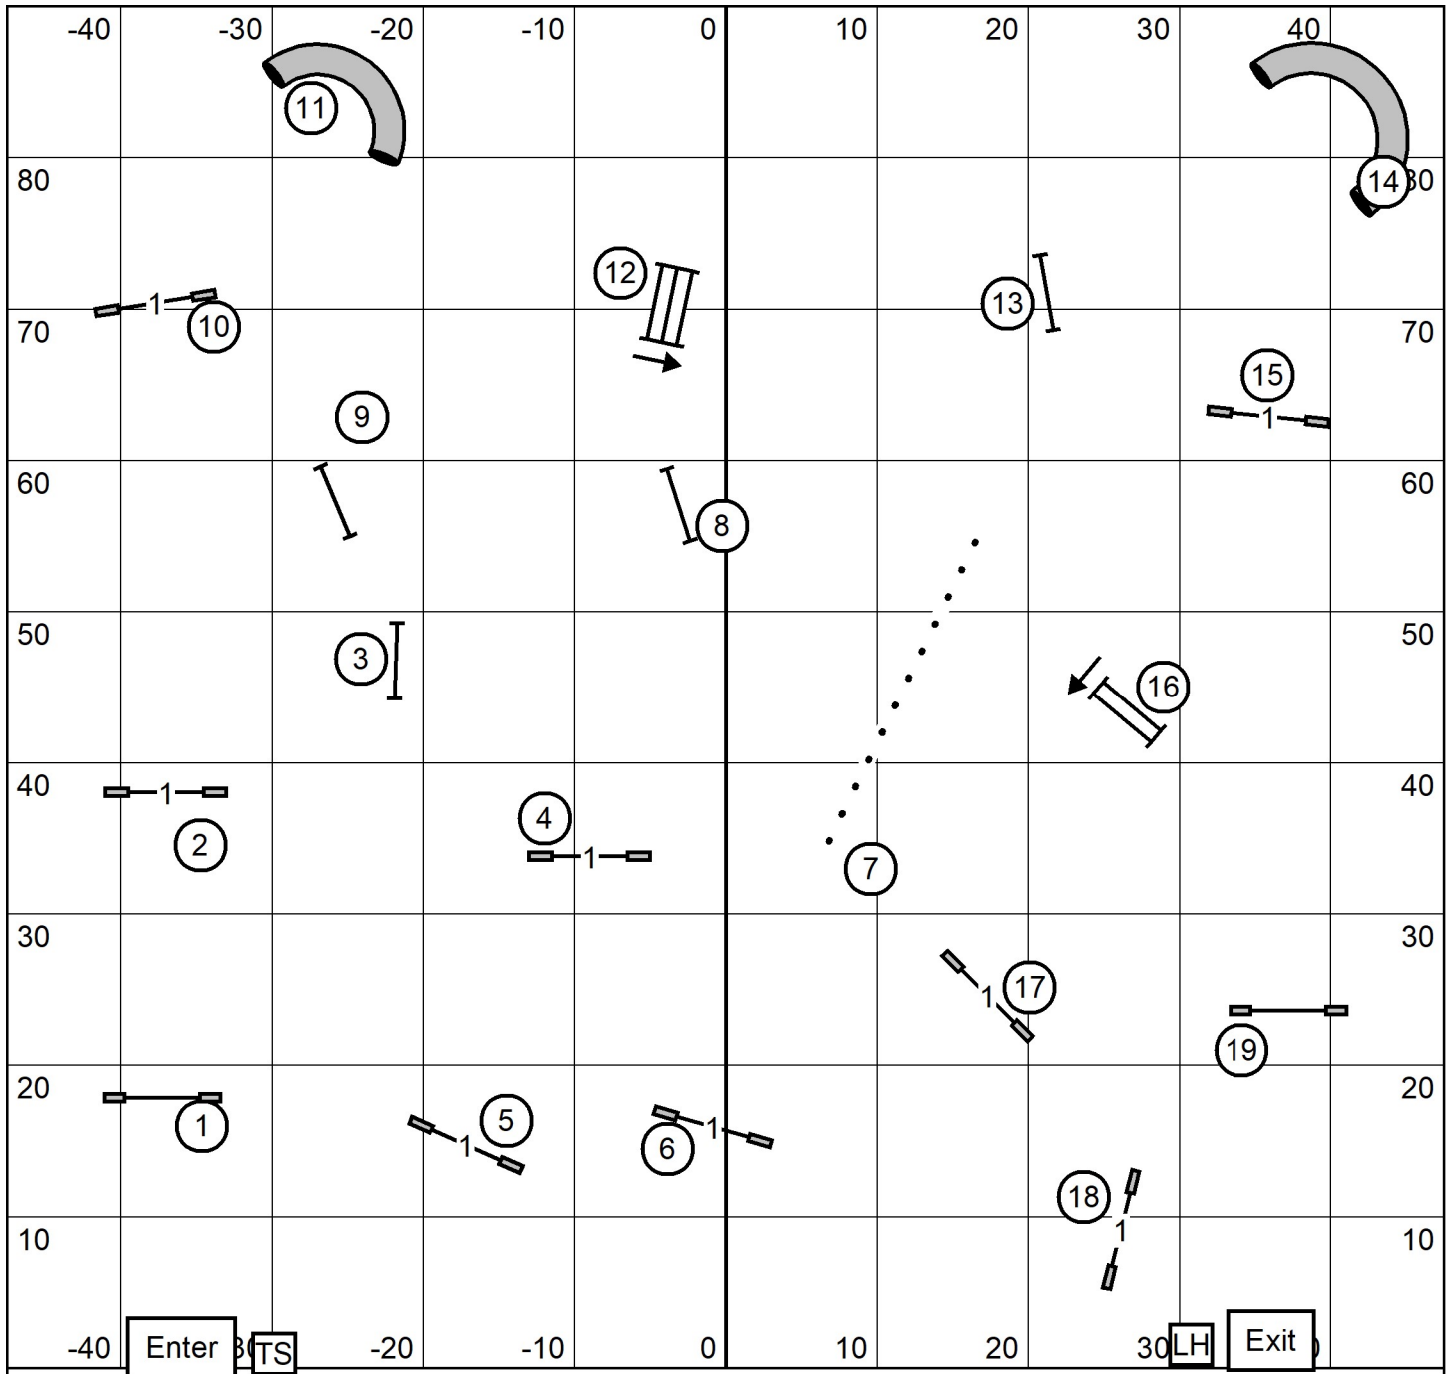

SOUTHERN BERKSHIRE GOLEN RETRIEVER CLUB
SATURDAY; June 11, 2022   Indoors: Sport Turf
Judge: Sandy Moody

EX/MAS
JWW

-40   Enter   30   TS   -20   -10   0   10   20   30   LH   Exit   40