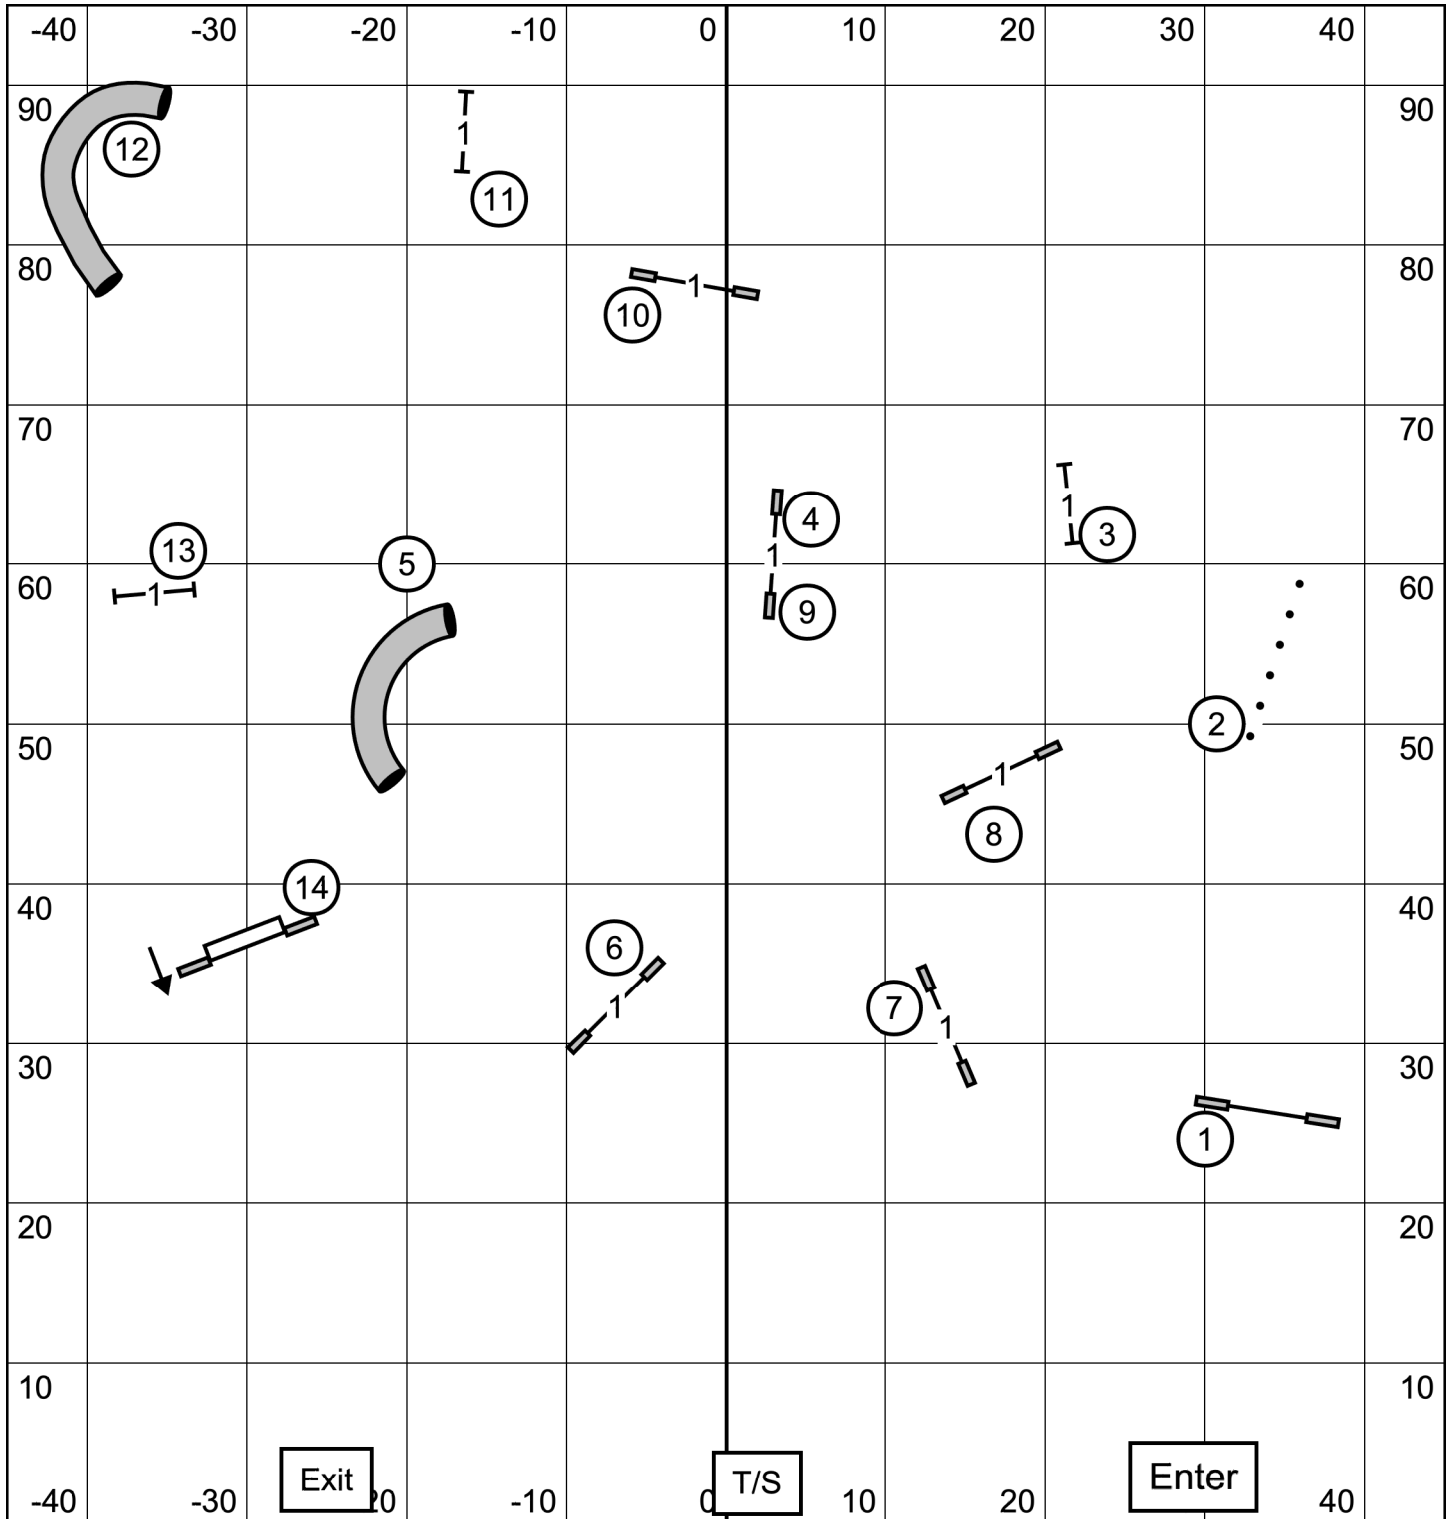

Southern Berkshire Golden Retriever Club
Novice JWW
June 11, 2022
Judge: Tricia Dunsieith