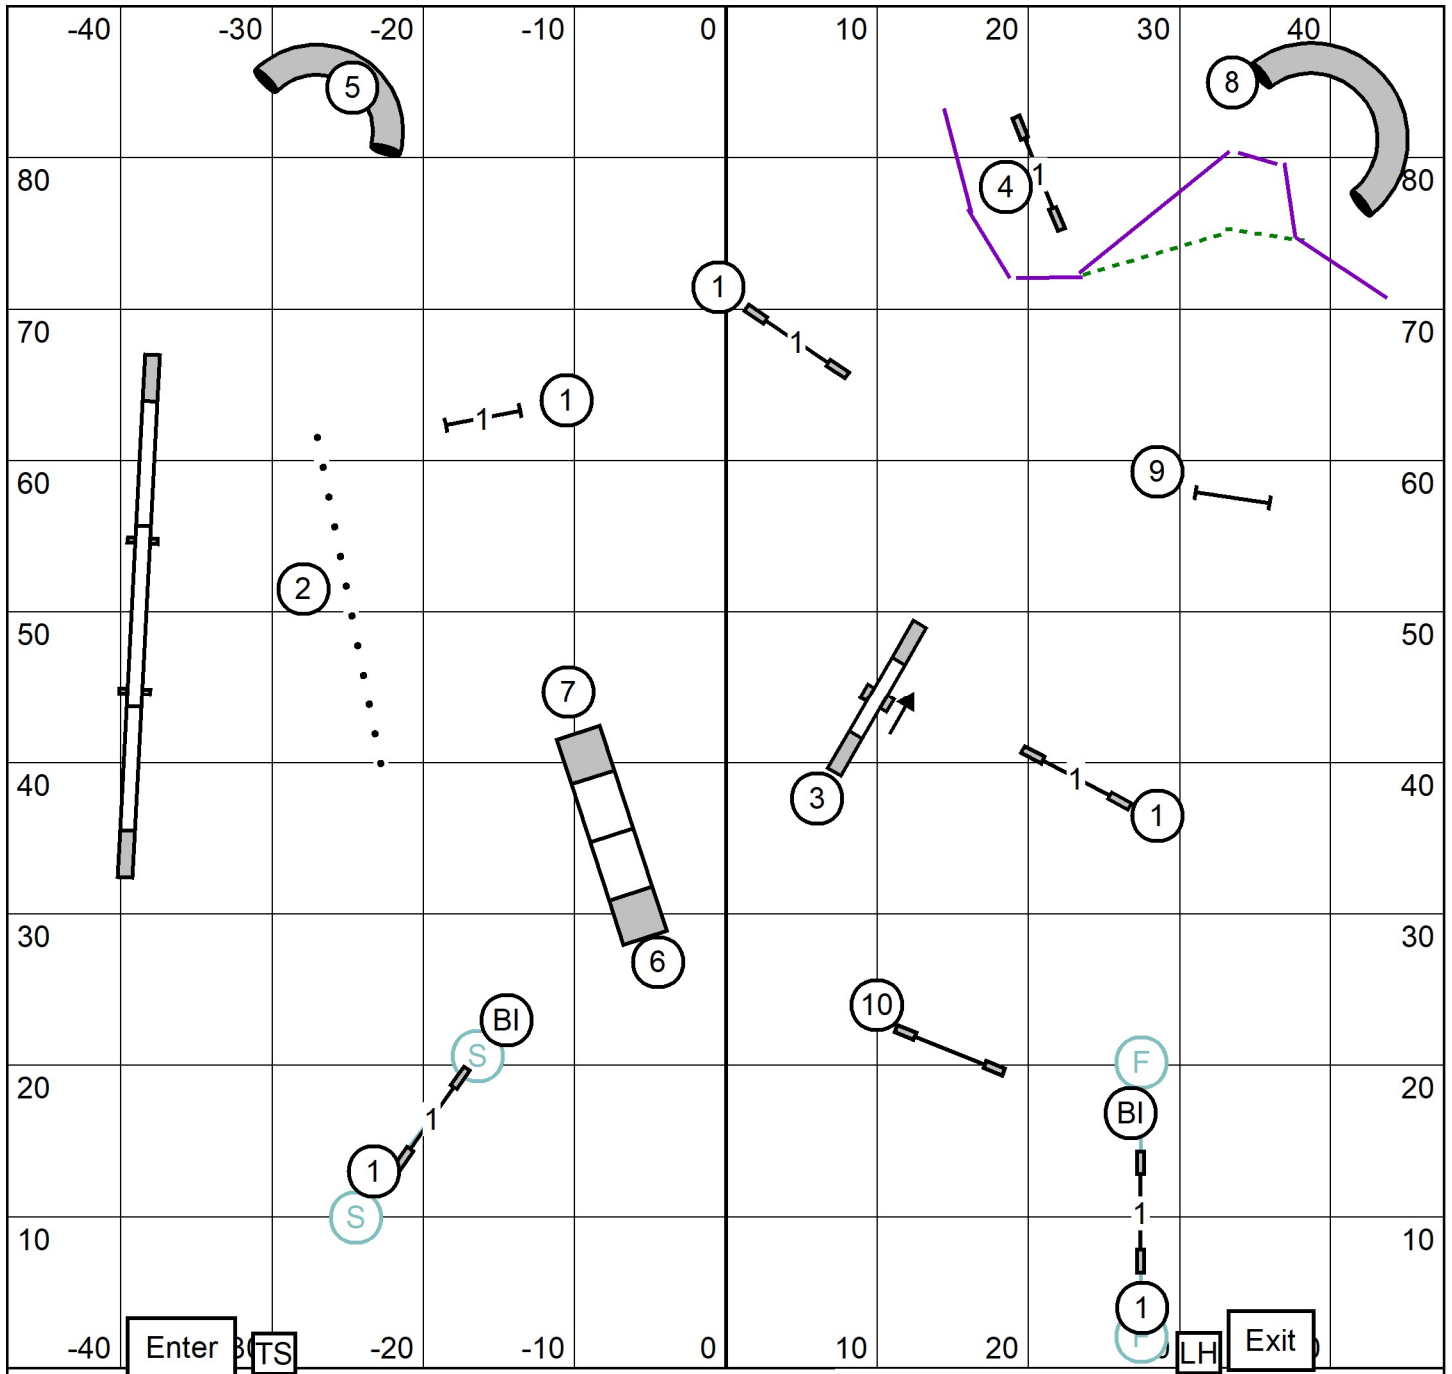

SOUTHERN BERKSHIRE GOLEN RETRIEVER CLUB
SATURDAY; June 11, 2022   Indoors: Sport Turf
Judge: Sandy Moody

NOV/OPEN
FAST   (4) (8) —
              (4) (8) - - -
NOV
OPN