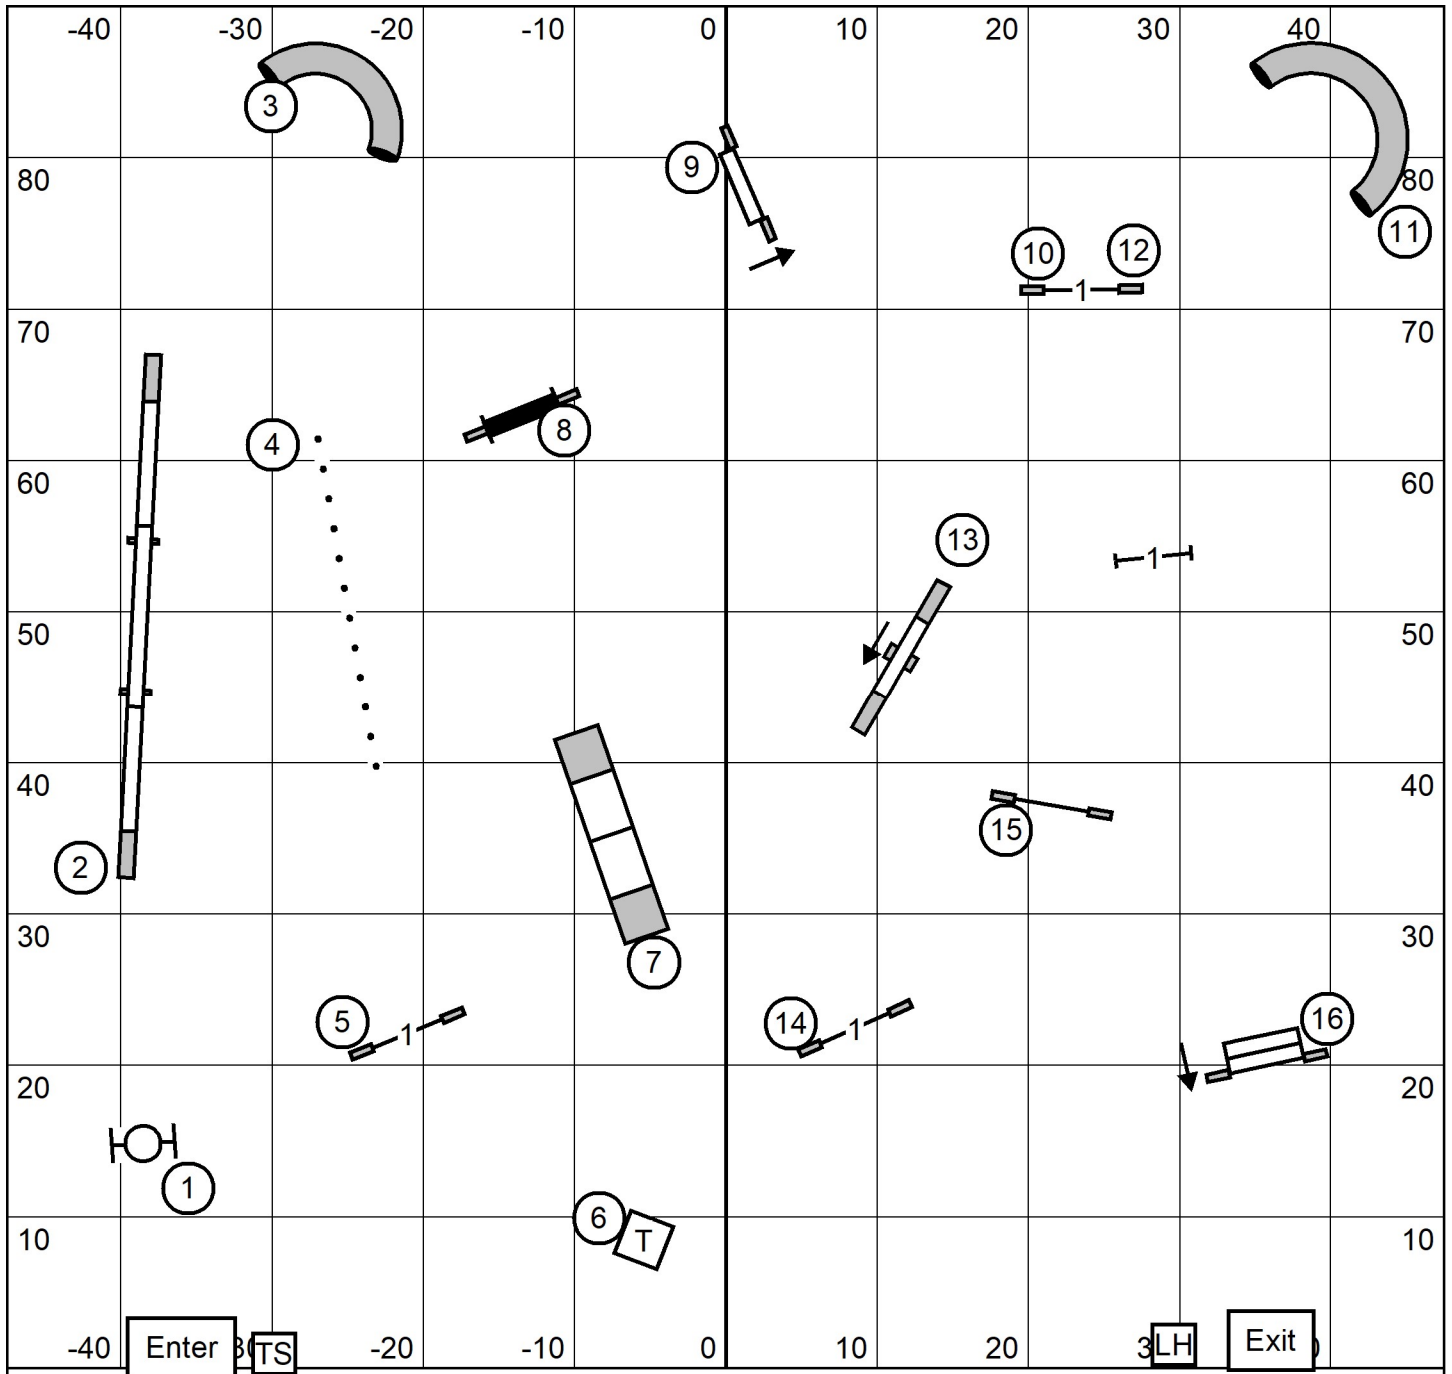

SOUTHERN BERKSHIRE GOLEN RETRIEVER CLUB
SATURDAY; June 11, 2022   Indoors: Sport Turf
Judge: Sandy Moody

OPEN STANDARD