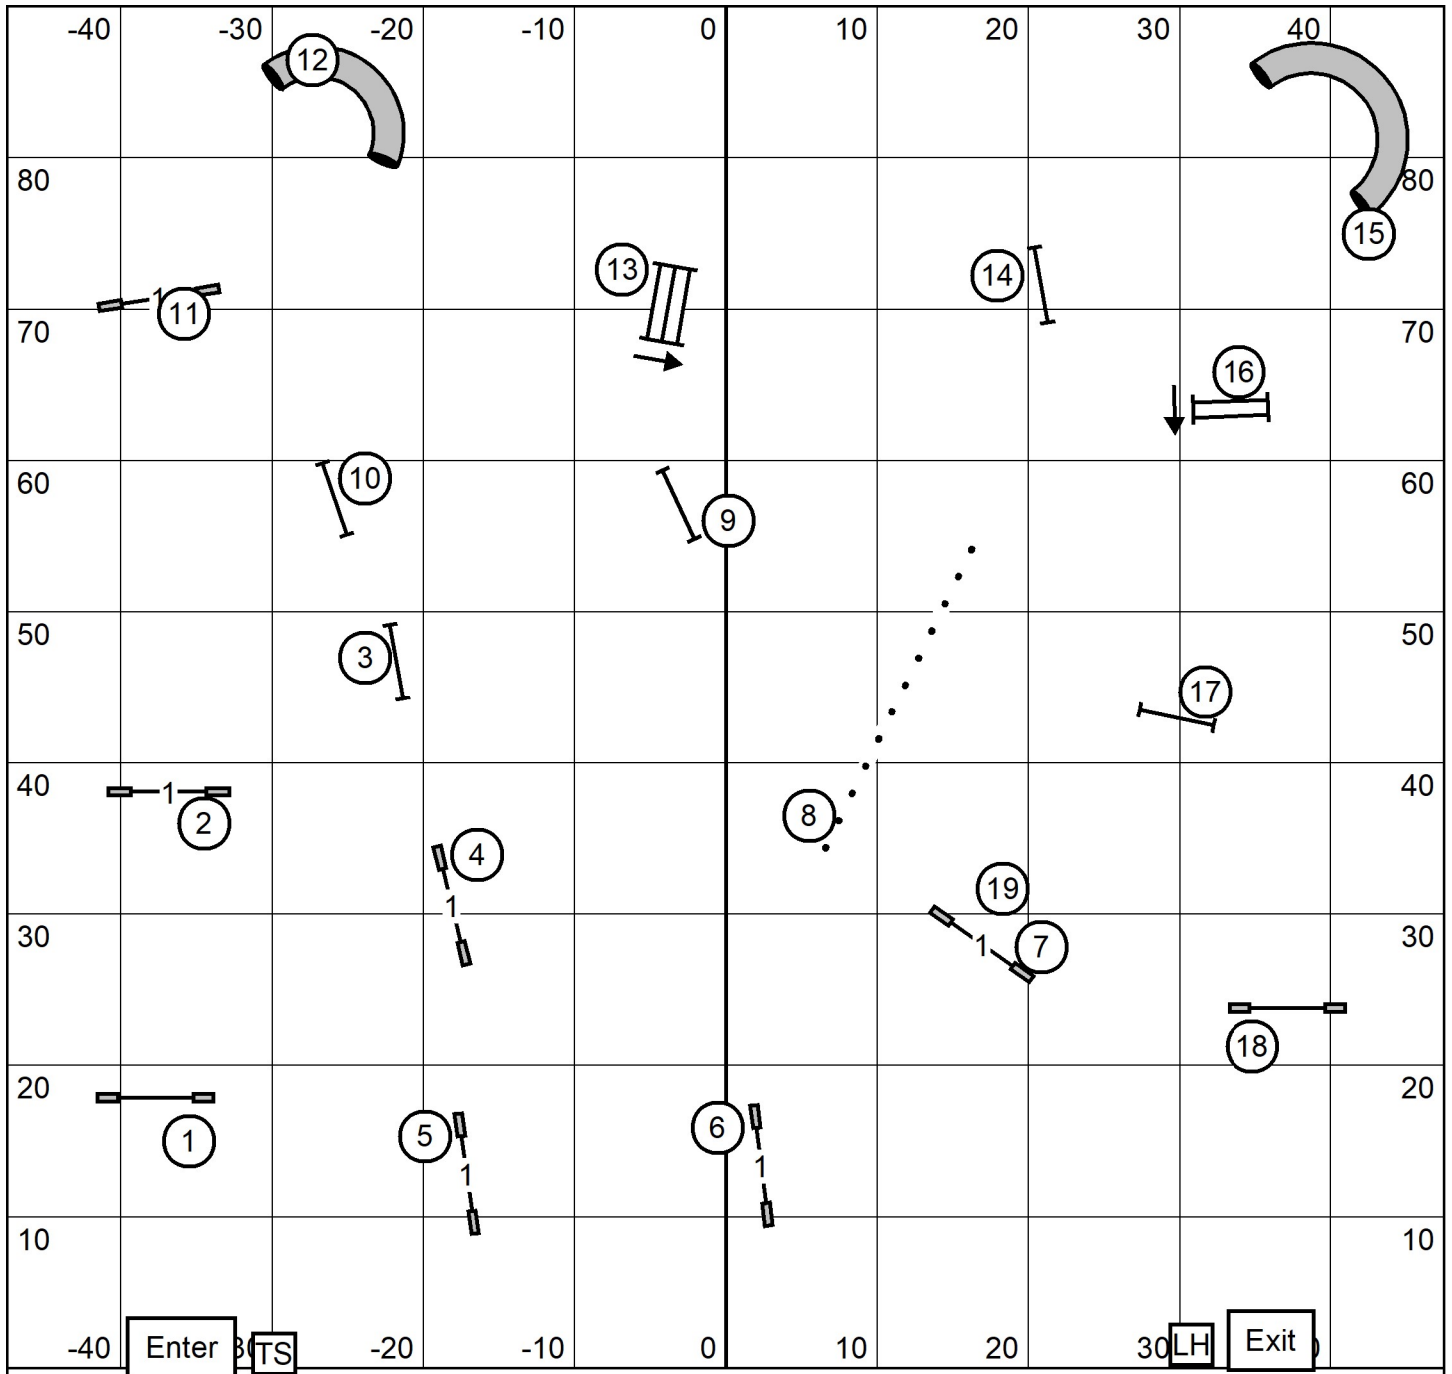

SOUTHERN BERKSHIRE GOLDEN RETRIEVER CLUB
SATURDAY; June 11, 2022   Indoors: Sport Turf
Judge: Sandy Moody

PREMIER JWW