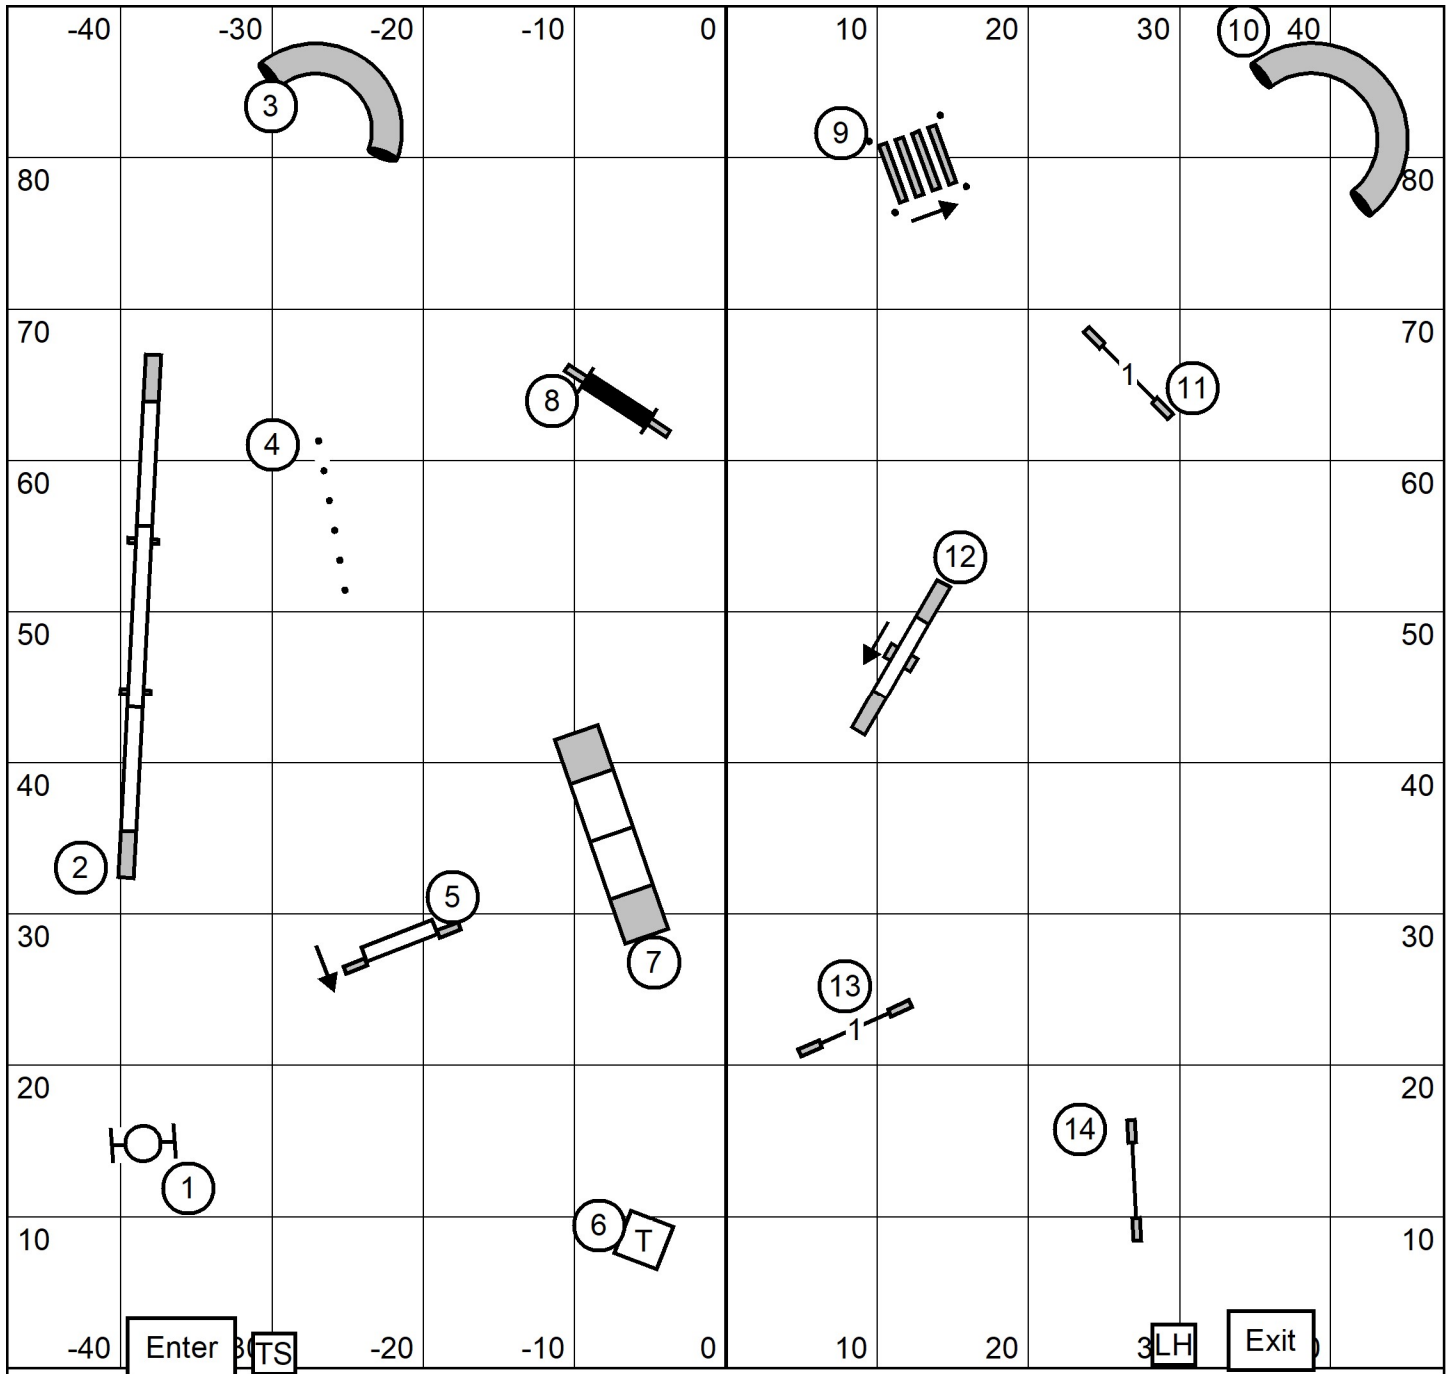

SOUTHERN BERKSHIRE GOLEN RETRIEVER CLUB
SATURDAY; June 11, 2022   Indoors: Sport Turf
Judge: Sandy Moody

NOVICE STANDARD