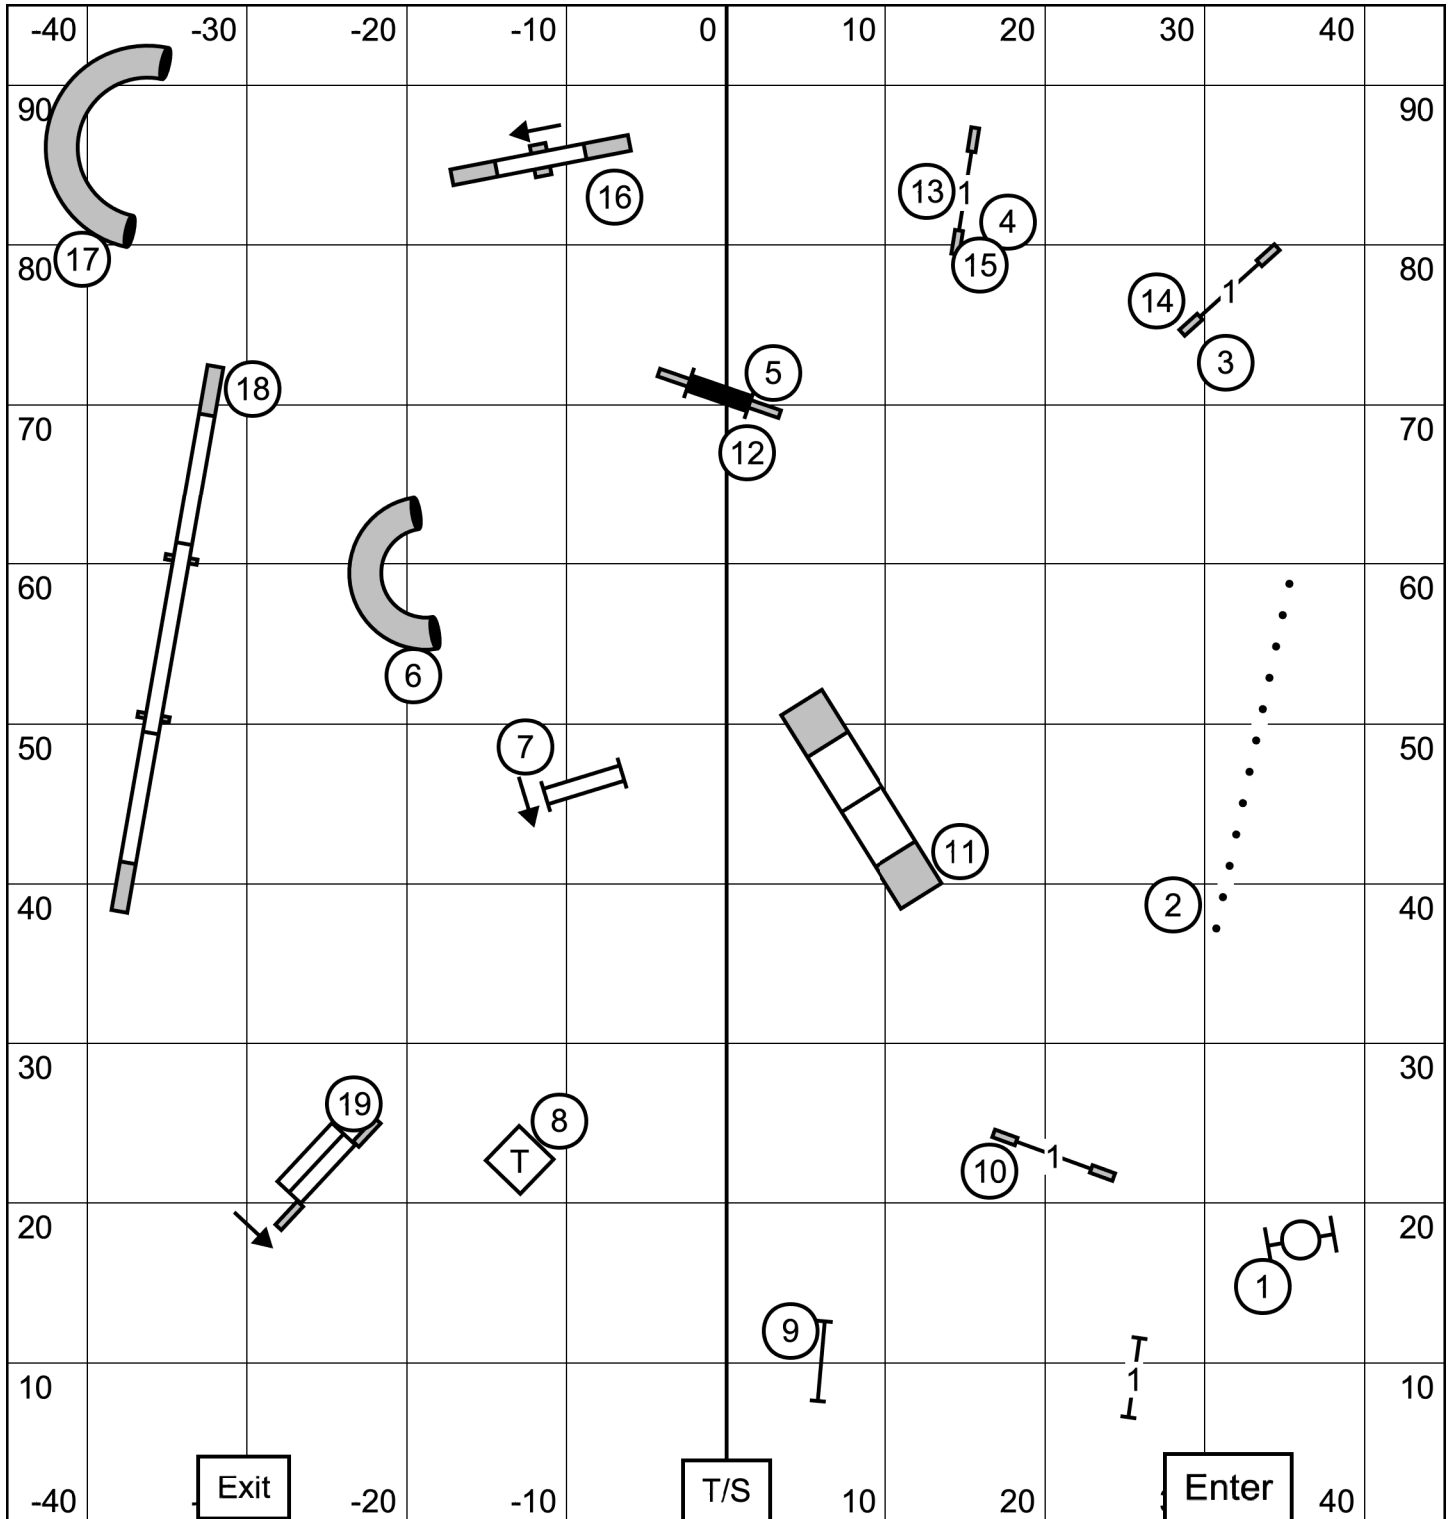

41 sec - P4"
38 sec - 8", P8", P12"
35 sec - 12", 16", P16", P20"
32 sec - 20", 24", 24C"

Leap Agility Club of Central Massachuetts
EXCELLENT MASTER FAST
June 11, 2022
Judge: Tricia Dunsieith

Southern Berkshire Golden Retriever Club
Premier Standard
June 11, 2022
Judge: Tricia Dunsieith

SOUTHERN BERKSHIRE GOLEN RETRIEVER CLUB
 SATURDAY; June 11, 2022 Indoors: Sport Turf
 Judge: Sandy Moody

NOV/OPEN
FAST (4) (8) —
 (4) (8) - - -
 NOV
 OPN

SOUTHERN BERKSHIRE GOLEN RETRIEVER CLUB
 SATURDAY; June 11, 2022 Indoors: Sport Turf
 Judge: Sandy Moody