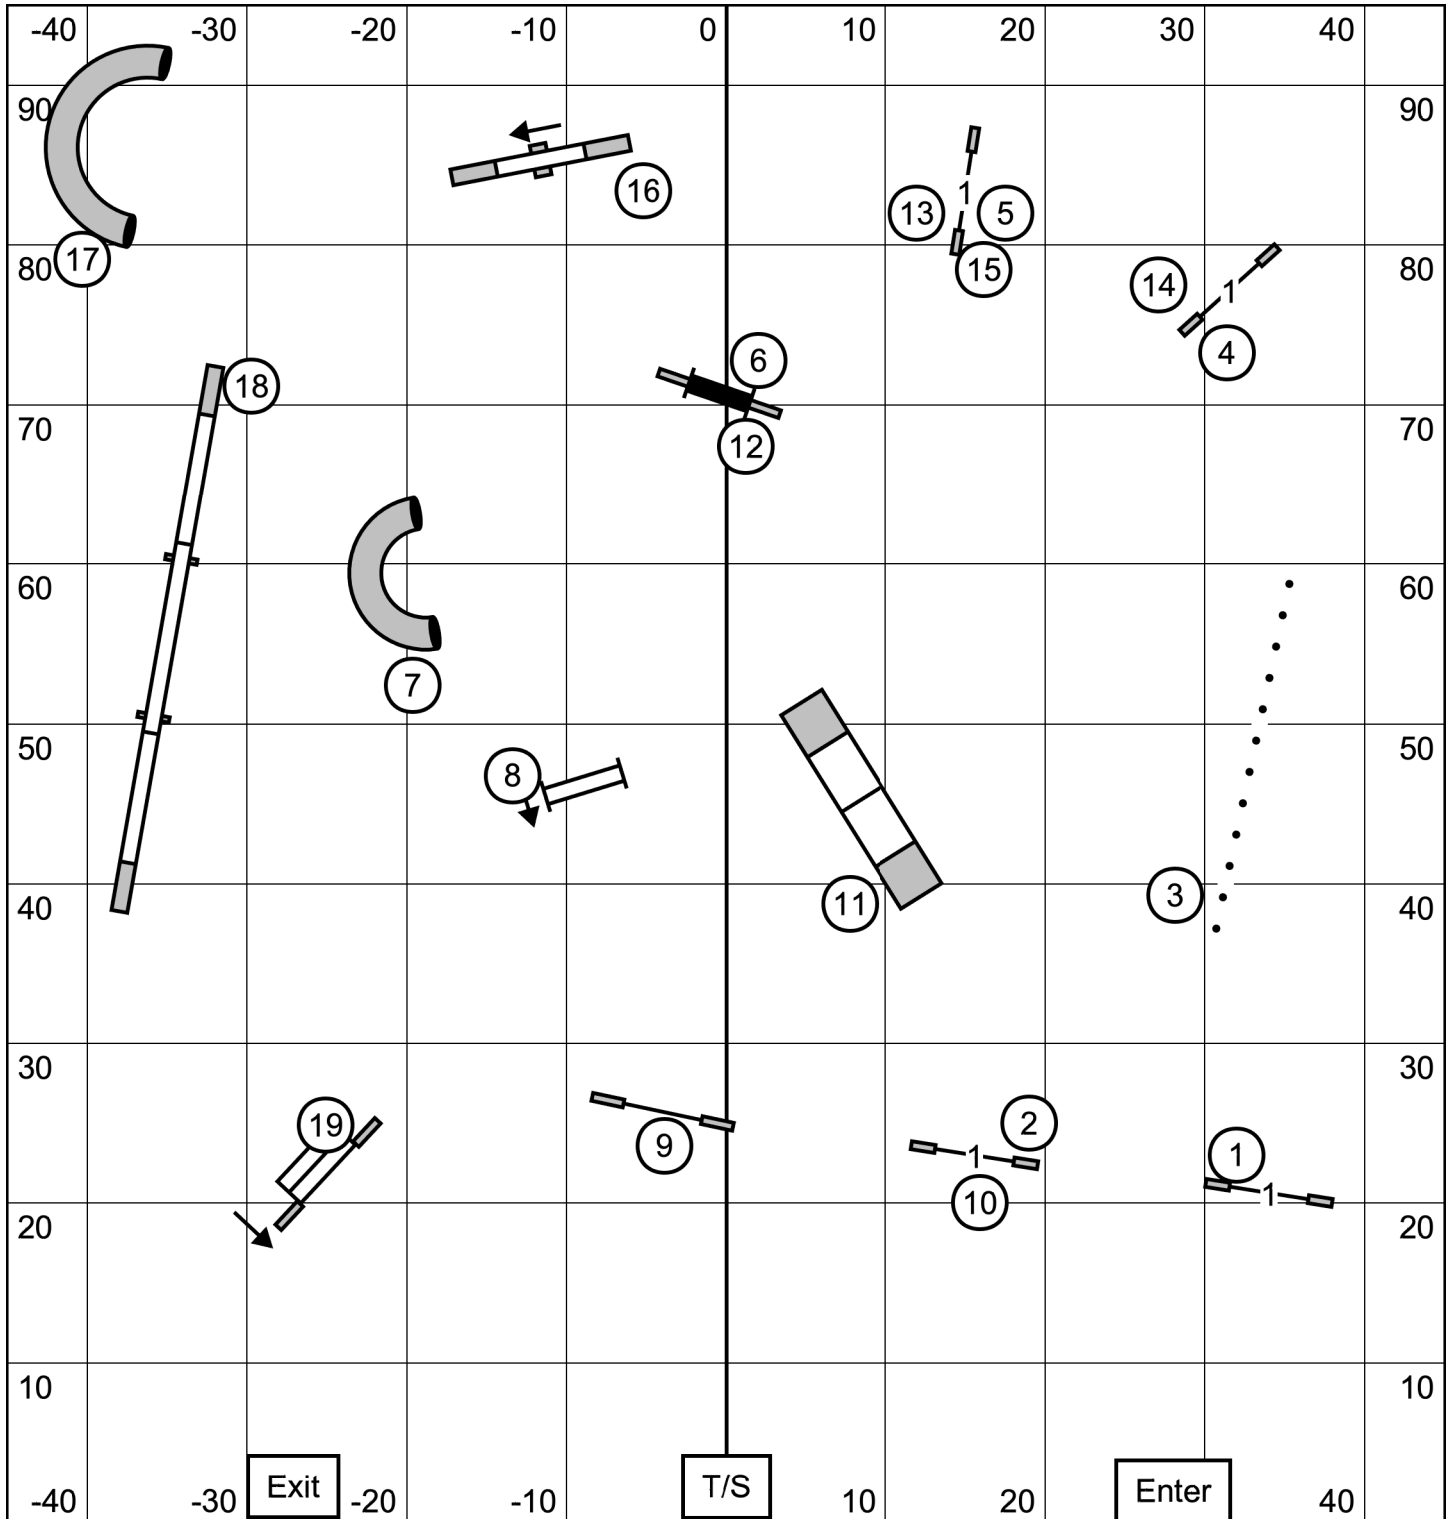

41 sec - P4"
38 sec - 8", P8", P12"
35 sec - 12", 16", P16", P20"
32 sec - 20", 24", 24C"

Leap Agility Club of Central Massachuetts
EXCELLENT MASTER FAST
June 11, 2022
Judge: Tricia Dunsieith

Southern Berkshire Golden Retriever Club
Premier Standard
June 11, 2022
Judge: Tricia Dunsieith

SOUTHERN BERKSHIRE GOLEN RETRIEVER CLUB
 SATURDAY; June 11, 2022 Indoors: Sport Turf
 Judge: Sandy Moody

NOV/OPEN
FAST (4) (8) —
 (4) (8) - - -
 NOV
 OPN

SOUTHERN BERKSHIRE GOLEN RETRIEVER CLUB
 SATURDAY; June 11, 2022 Indoors: Sport Turf
 Judge: Sandy Moody