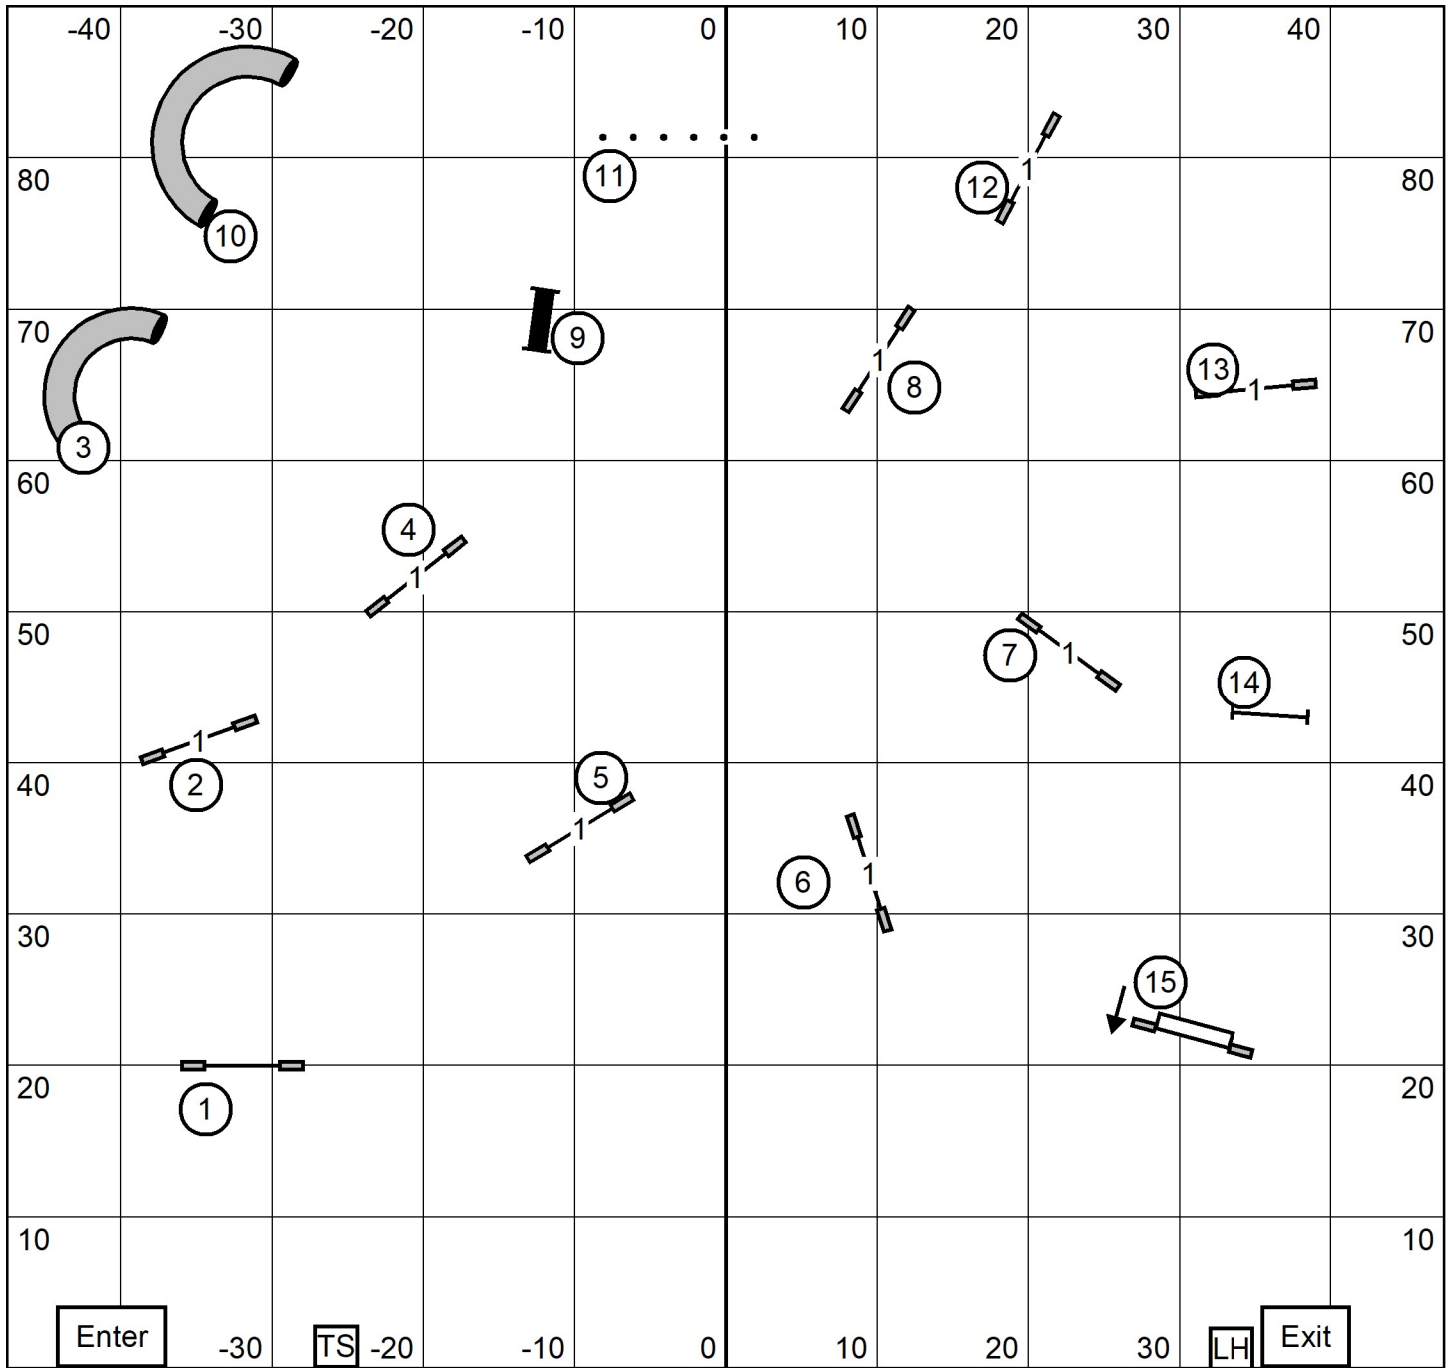

SOUTHERN BERKSHIRE GOLDEN RETRIEVER CLUB

SUNDAY; June 12, 2022

Indoors: Sport Turf

Judge: Sandy Moody

NOVICE
JWW