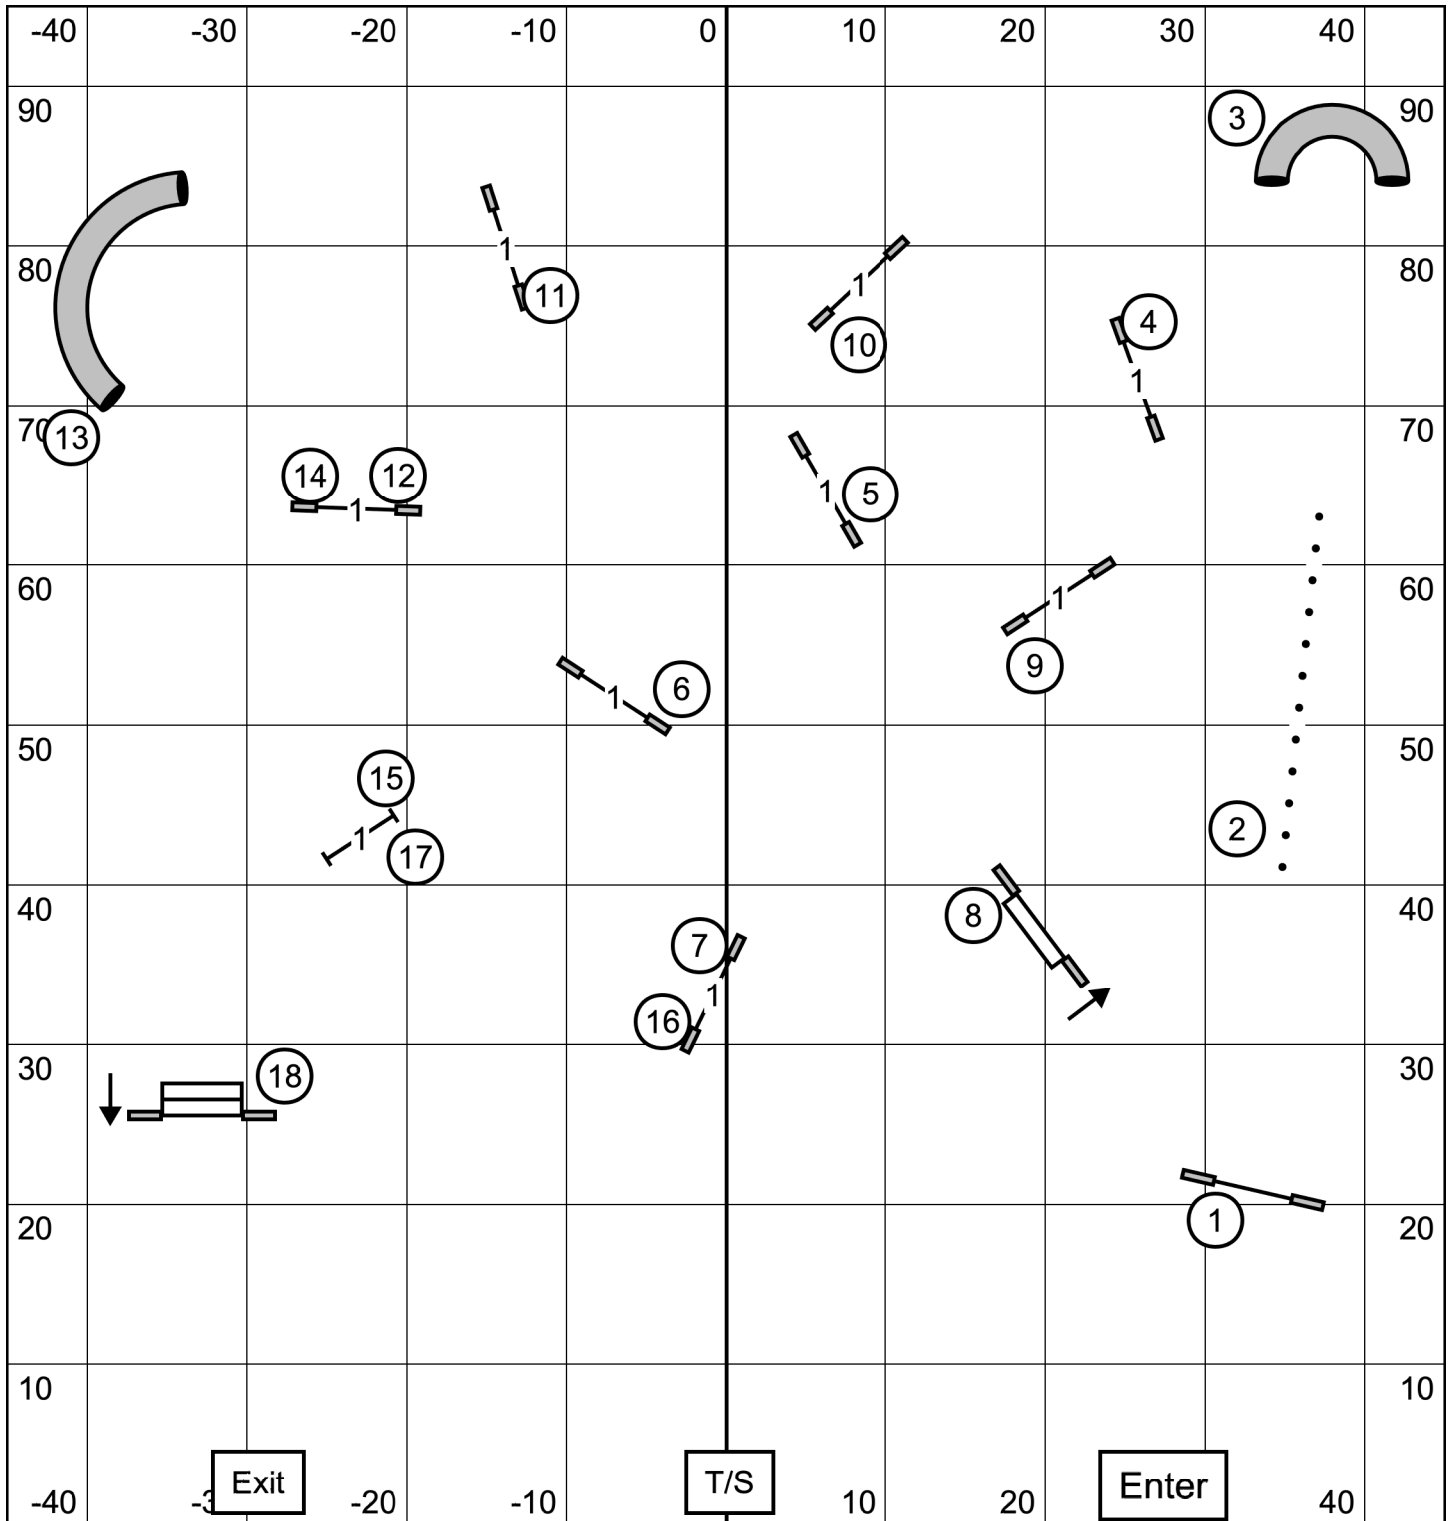

Southern Berkshire Golden Retriever Club
Excellent/Master JWW
June 12, 2022
Judge: Tricia Dunsieith