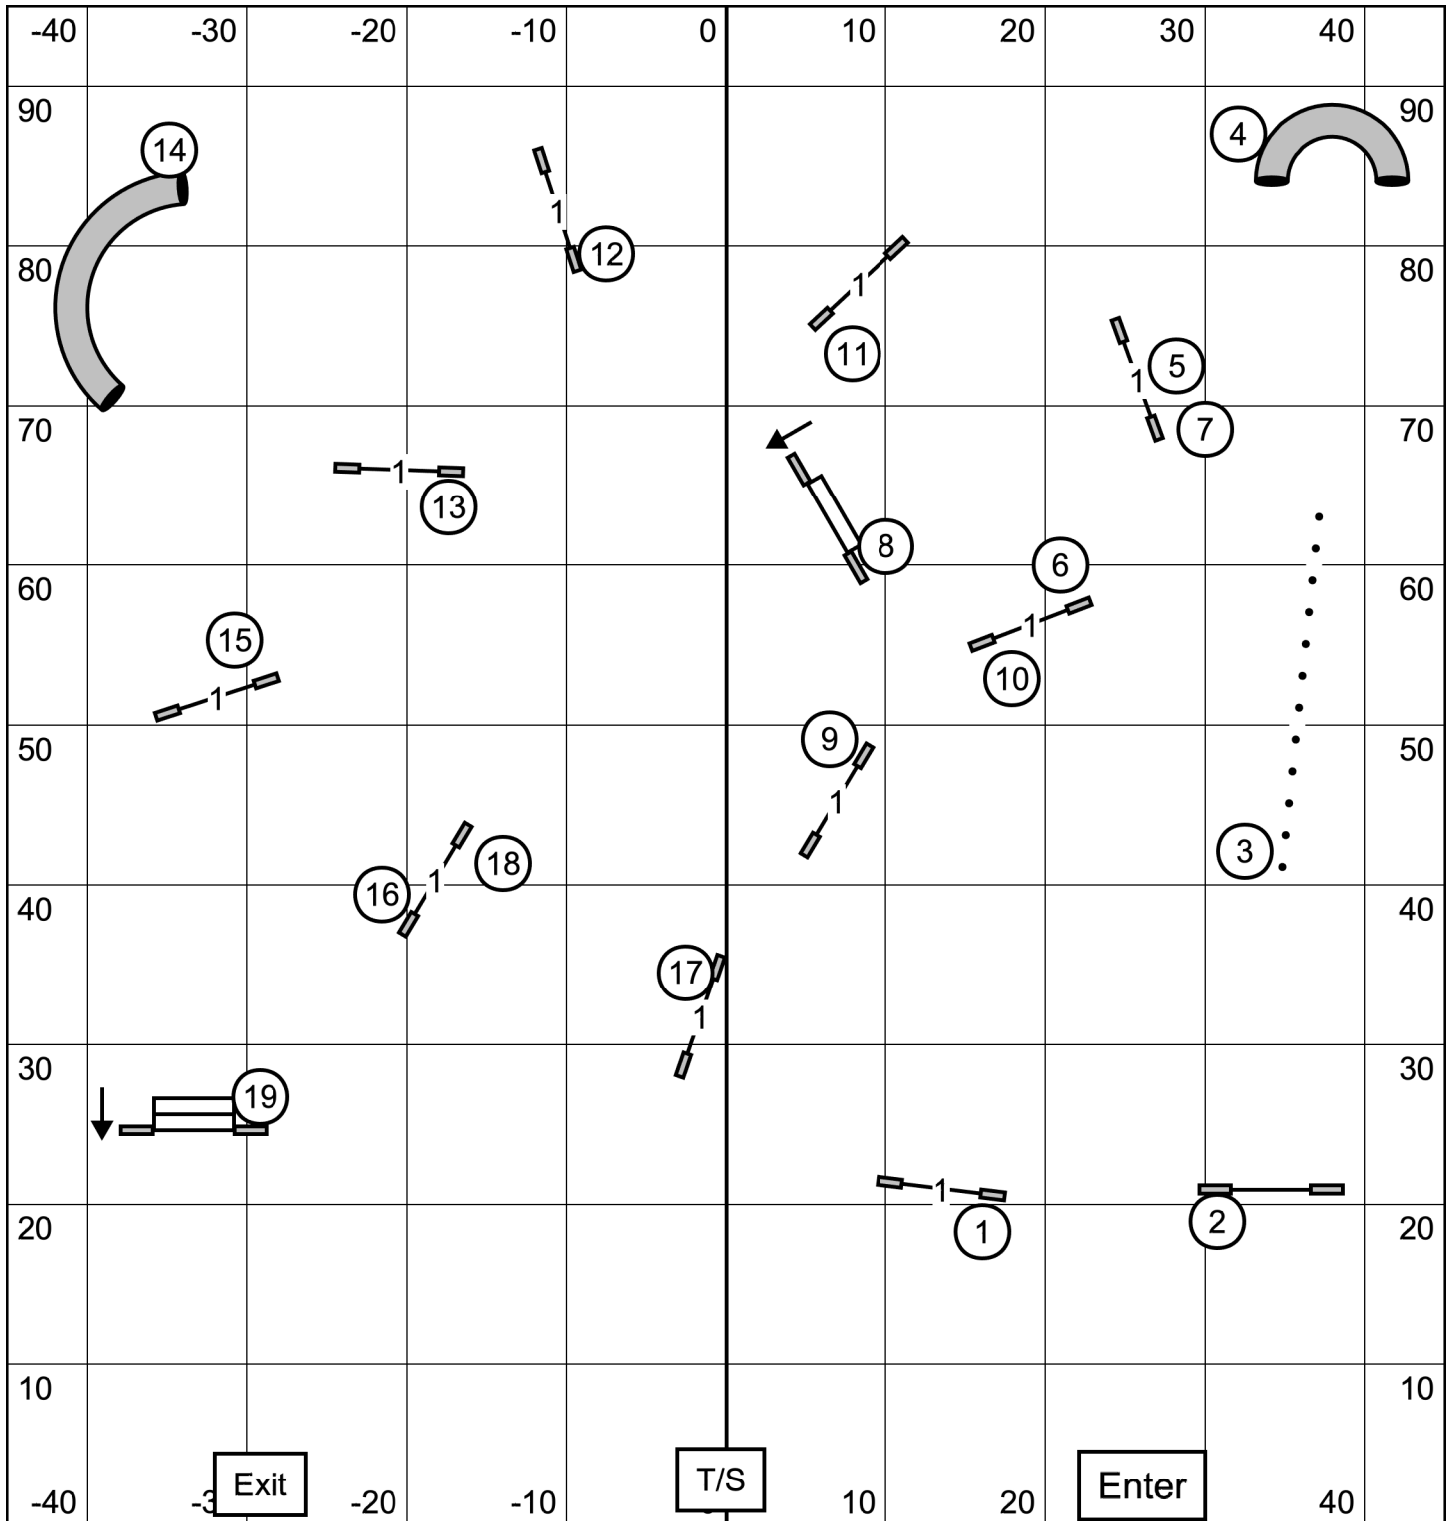

Southern Berkshire Golden Retriever Club
Premier JWW
June 12, 2022
Judge: Tricia Dunsieith