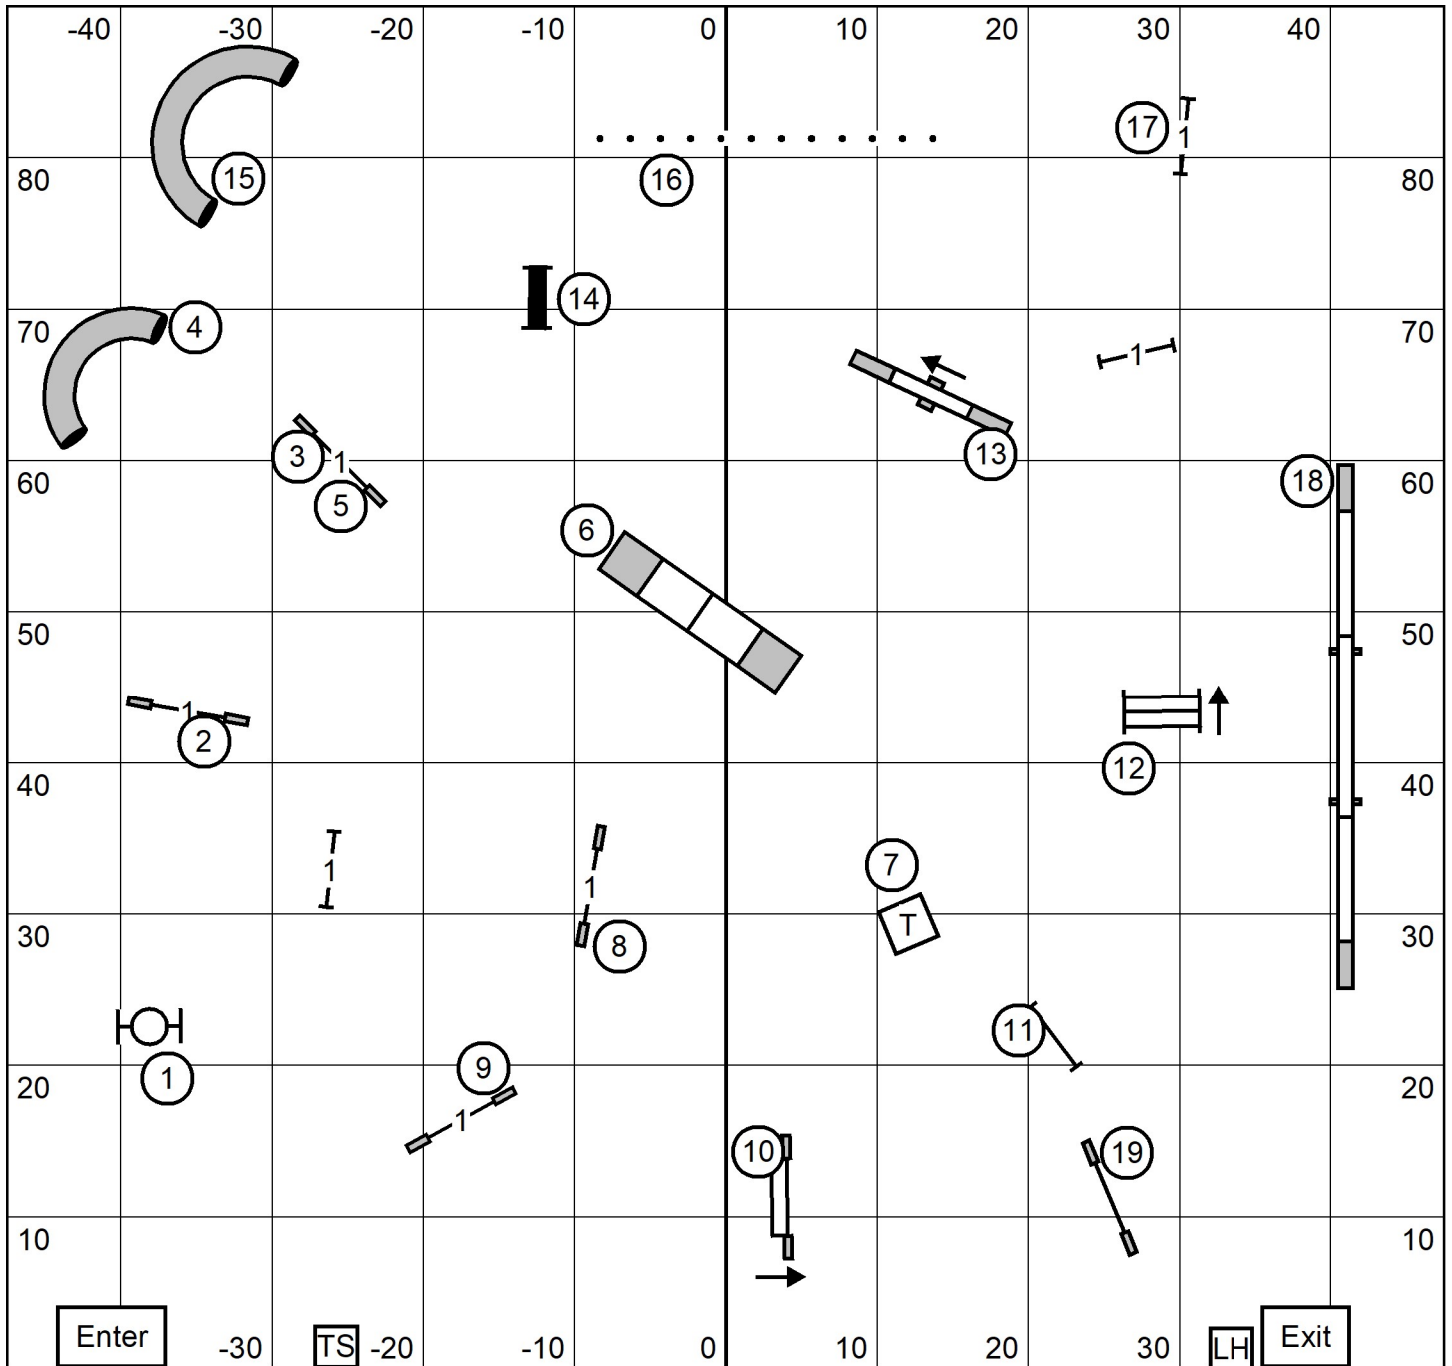

SOUTHERN BERKSHIRE GOLDEN RETRIEVER CLUB

SUNDAY; June 12, 2022

Indoors: Sport Turf

Judge: Sandy Moody

**EX/MAS
STANDARD**