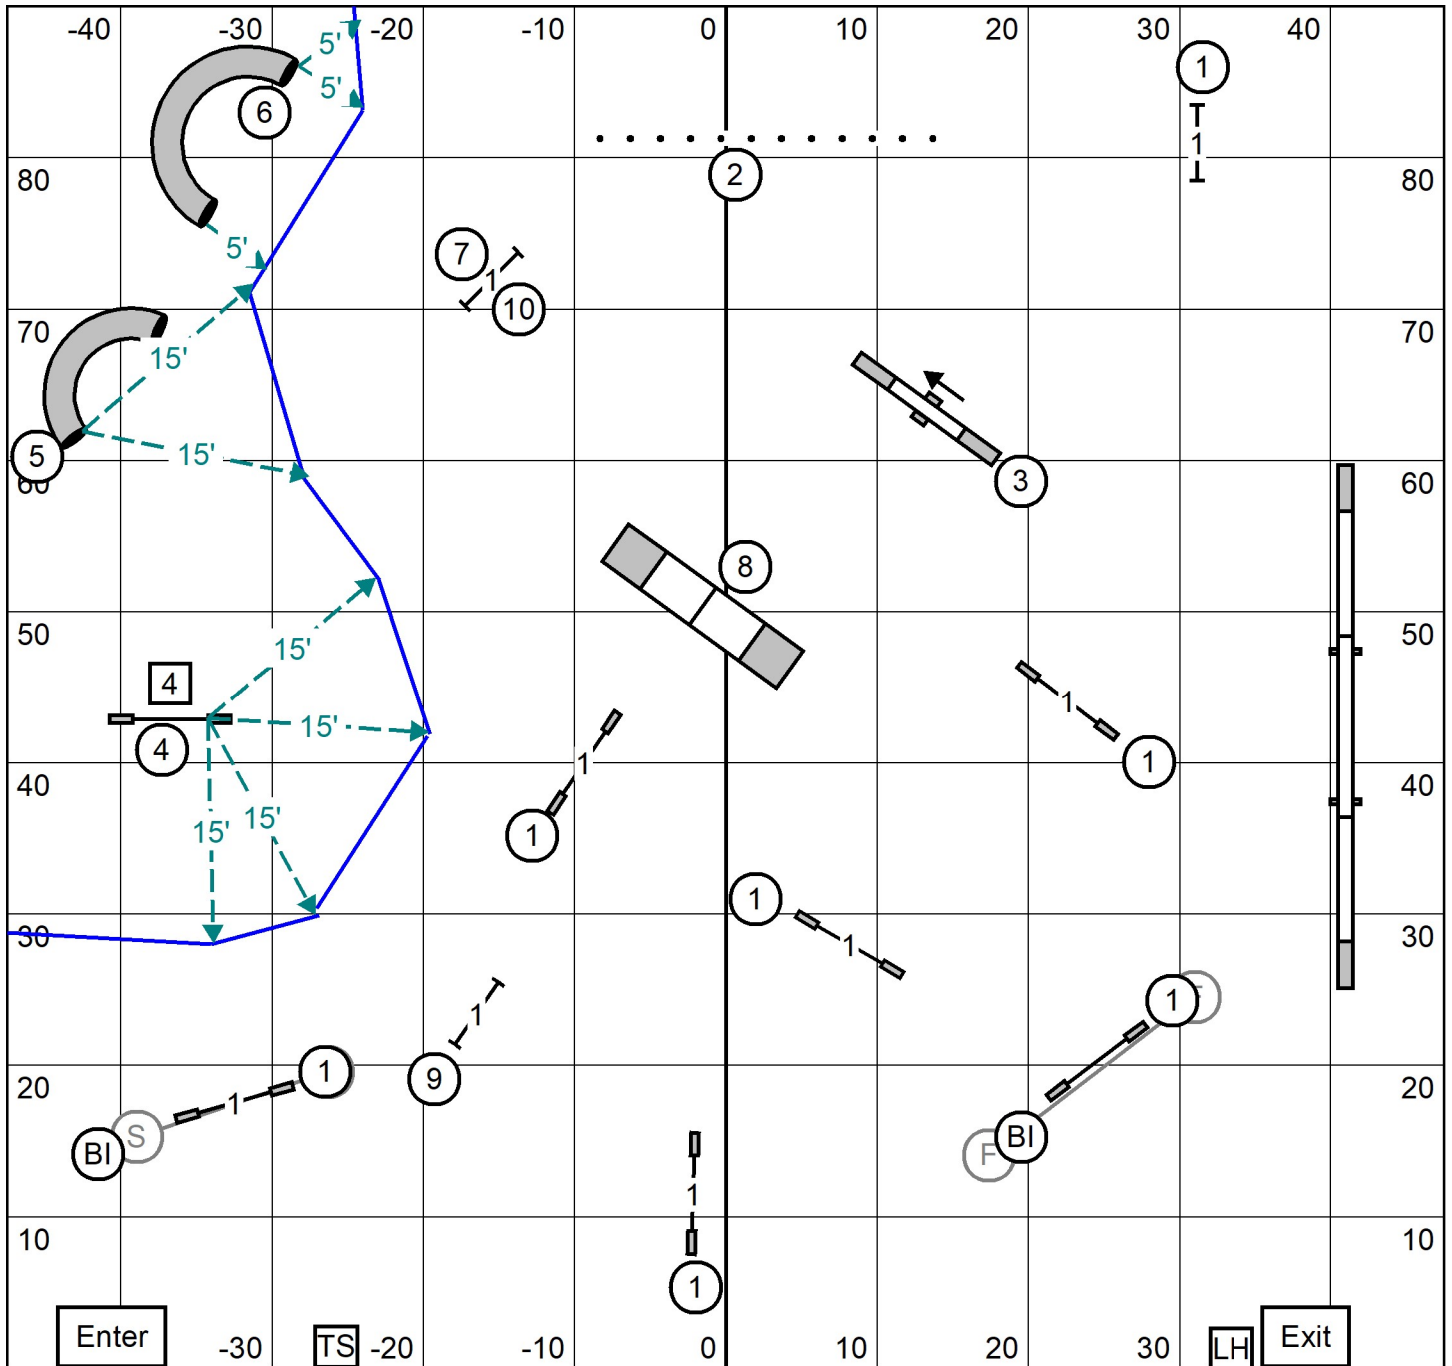

SOUTHERN BERKSHIRE GOLDEN RETRIEVER CLUB
SUNDAY; June 12, 2022   Indoors: Sport Turf
Judge: Sandy Moody

EX/MAS   (6) (5) (4)
FAST   (4) (5) (6)