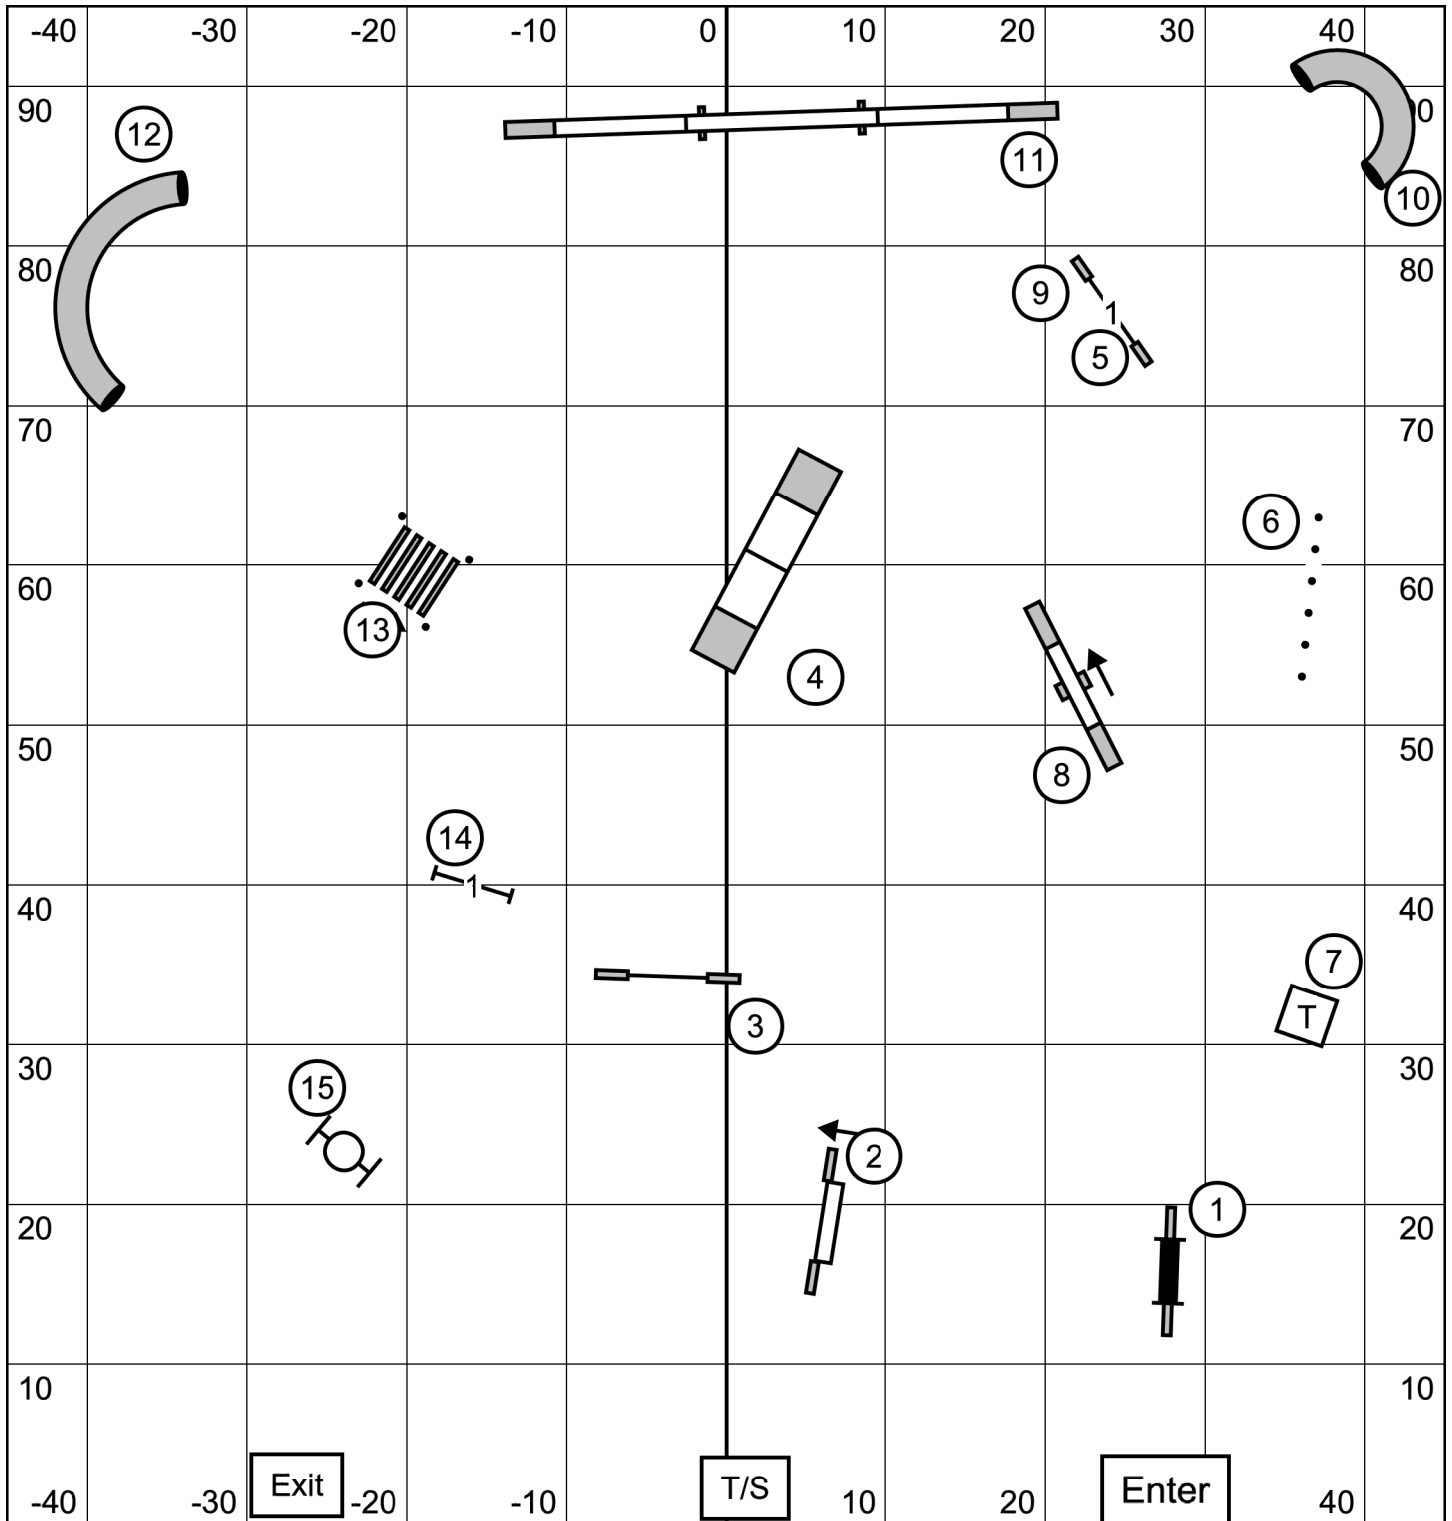

Southern Berkshire Golden Retriever Club
Novice Standard
June 12, 2022
Judge: Tricia Dunsieith