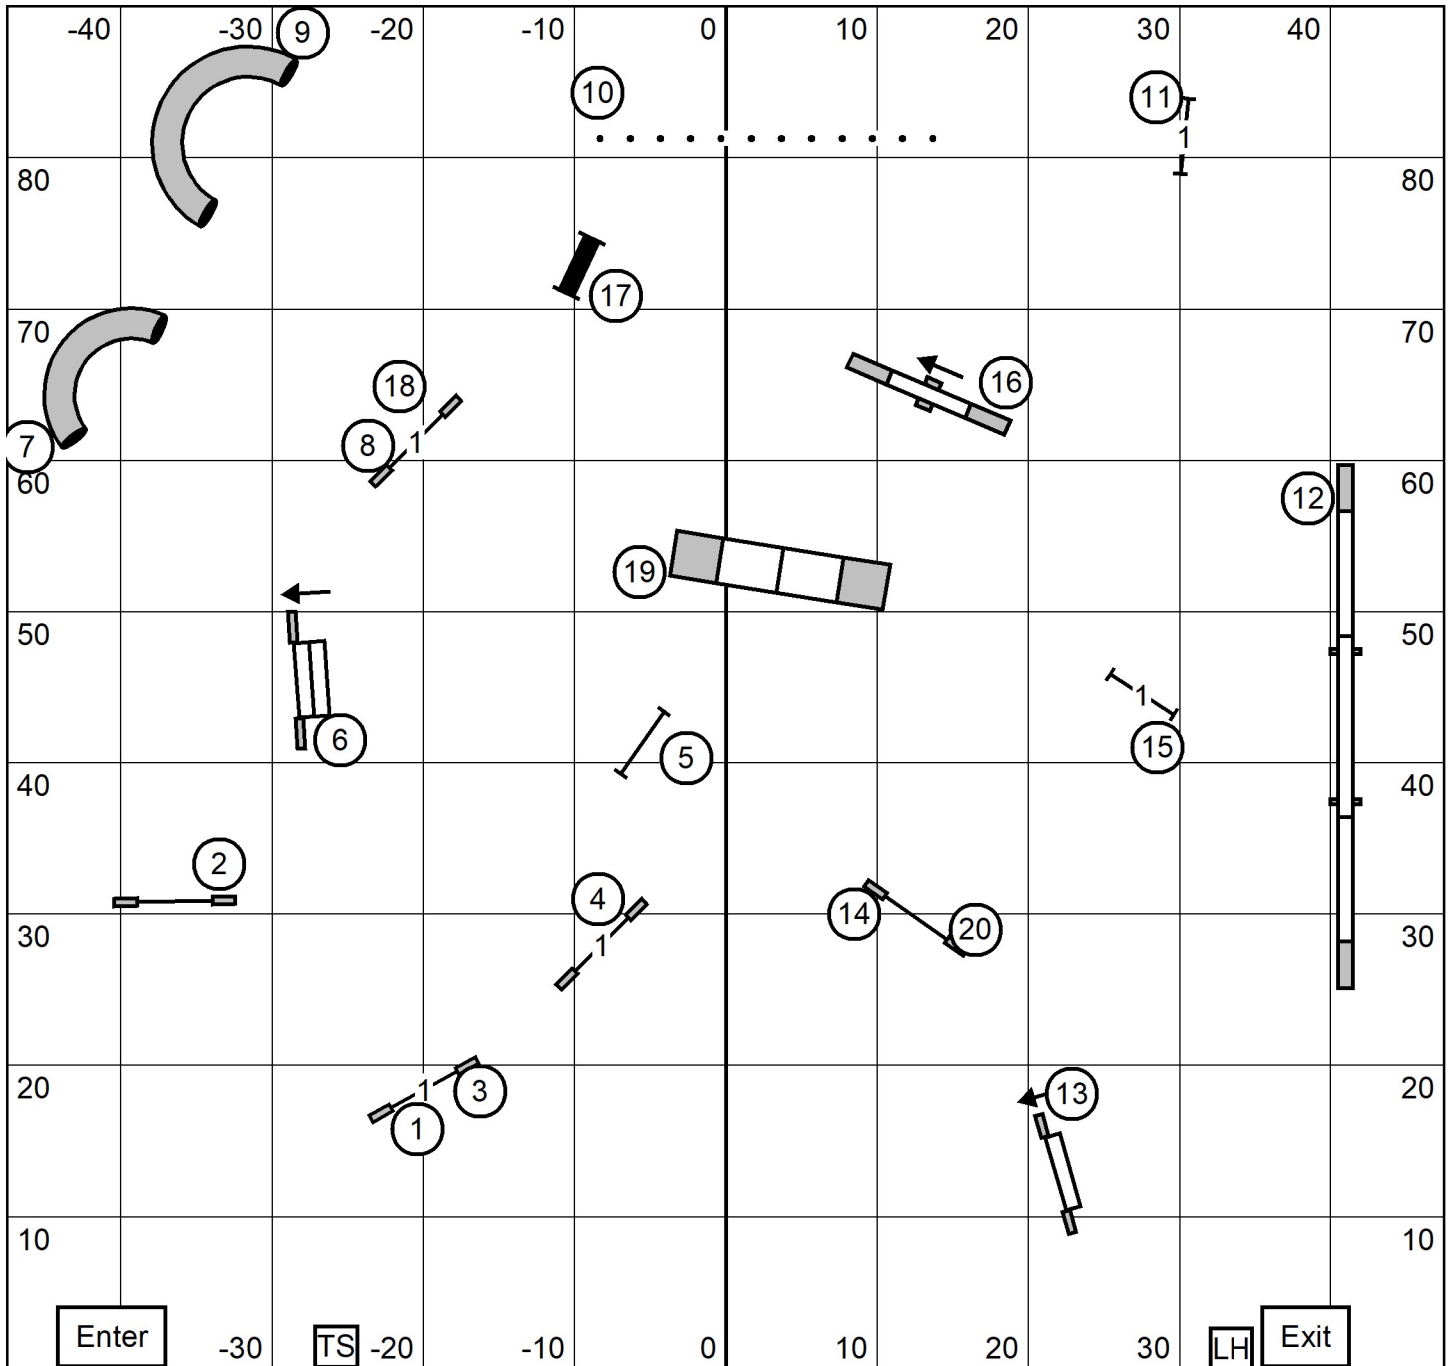

SOUTHERN BERKSHIRE GOLDEN RETRIEVER CLUB
SUNDAY; June 12, 2022   Indoors: Sport Turf
Judge: Sandy Moody

PREMIER STANDARD