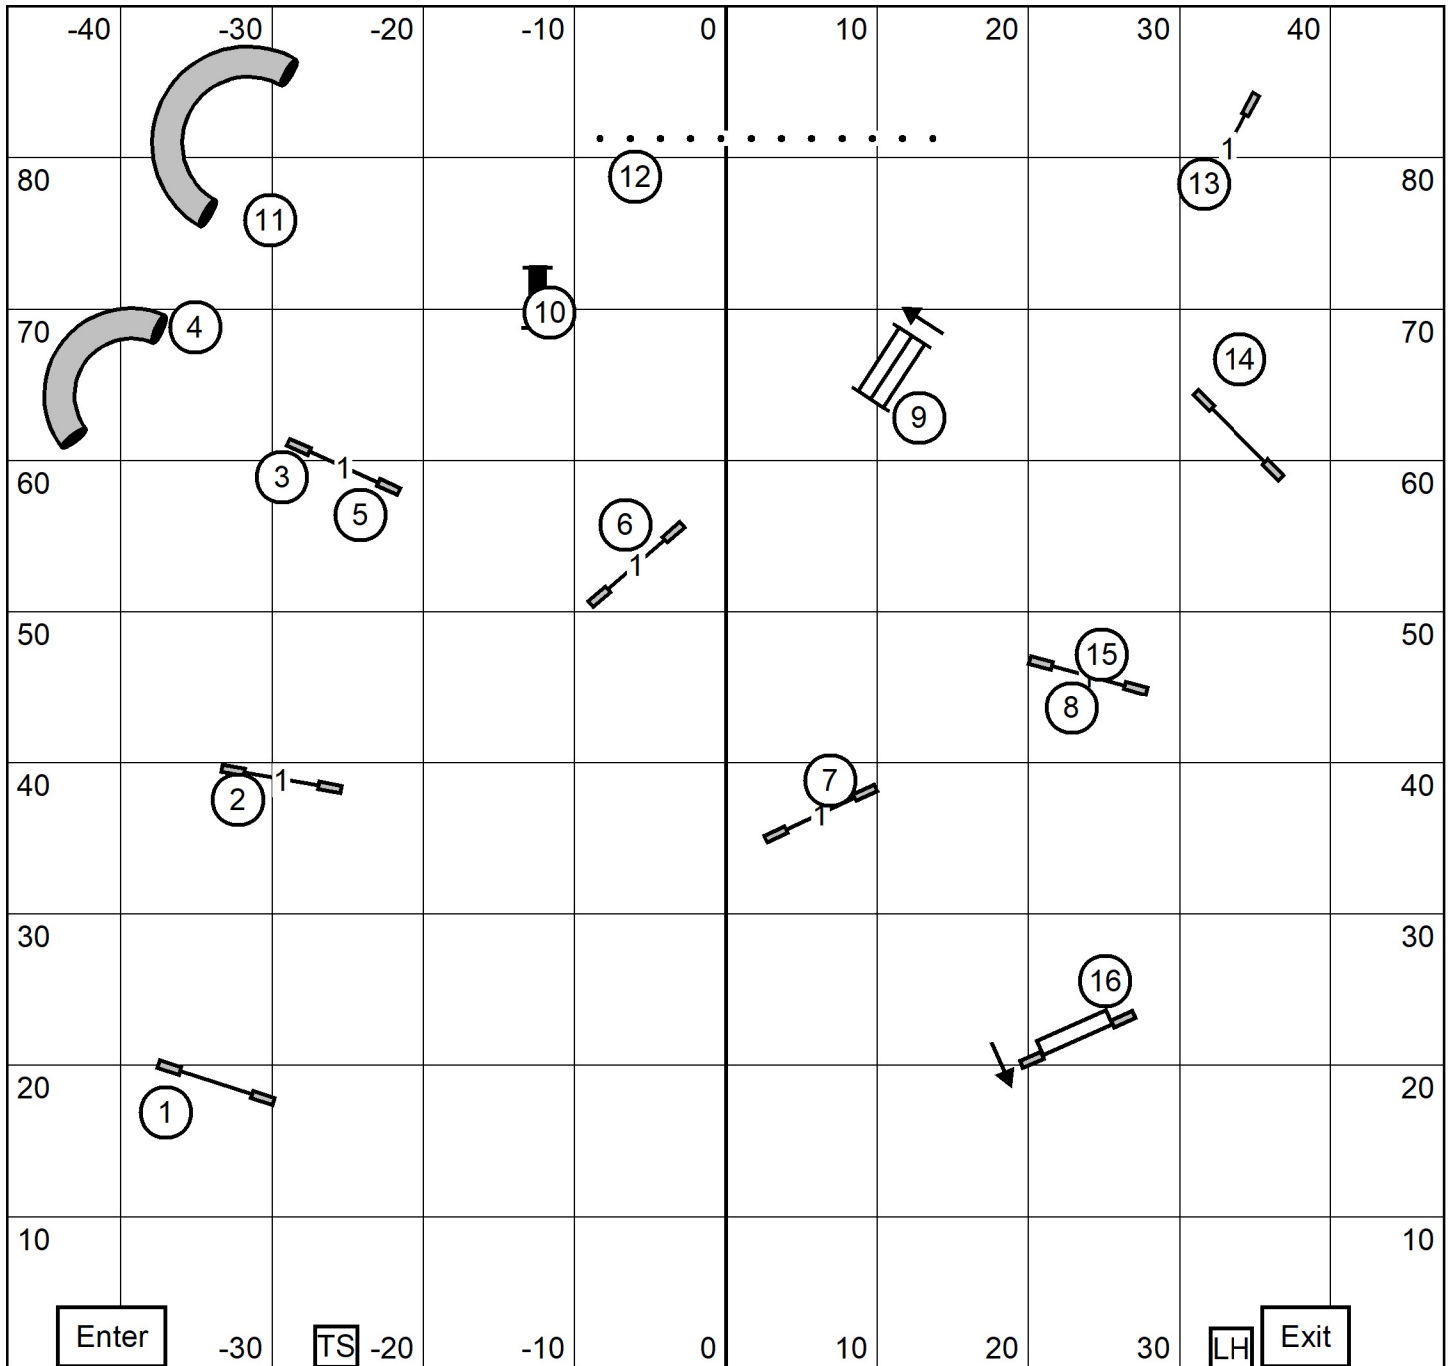

# PREMIER STANDARD

SOUTHERN BERKSHIRE GOLDEN RETRIEVER CLUB

SUNDAY; June 12, 2022

Indoors: Sport Turf

Judge: Sandy Moody

**EX/MAS  
STANDARD**

SOUTHERN BERKSHIRE GOLDEN RETRIEVER CLUB  
 SUNDAY; June 12, 2022      Indoors: Sport Turf  
 Judge: Sandy Moody